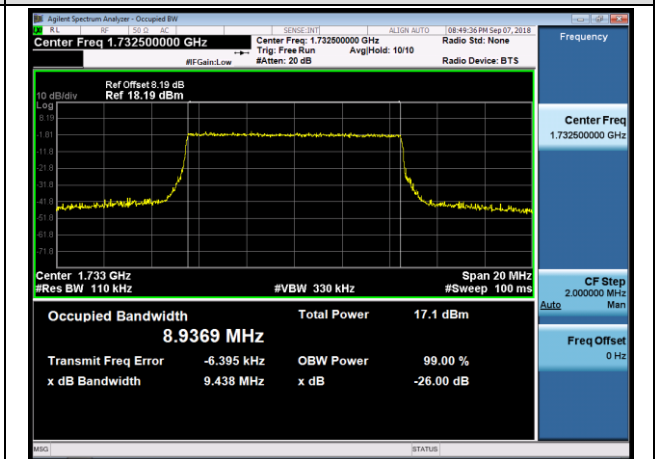

MCH_16QAM_25RB#0

HCH_QPSK_25RB#0

HCH_16QAM_25RB#0

Channel Bandwidth: 10 MHz

LCH_QPSK_50RB#0

LCH_16QAM_50RB#0

MCH_QPSK_50RB#0

MCH_16QAM_50RB#0