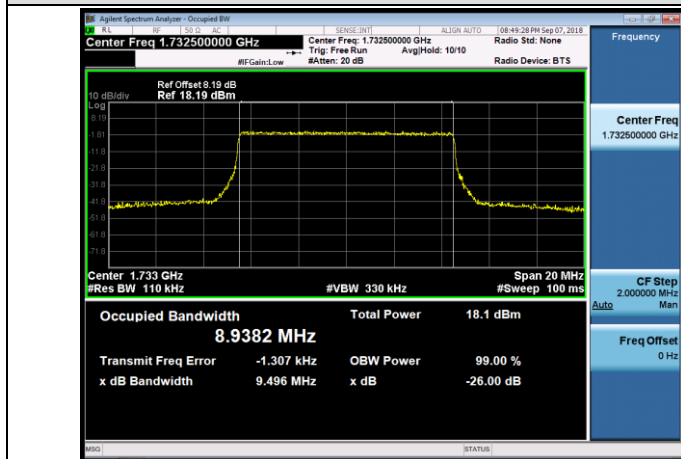

MCH_16QAM_25RB#0

HCH_QPSK_25RB#0

HCH_16QAM_25RB#0

Channel Bandwidth: 10 MHz

LCH_QPSK_50RB#0

LCH_16QAM_50RB#0

MCH_QPSK_50RB#0

MCH_16QAM_50RB#0