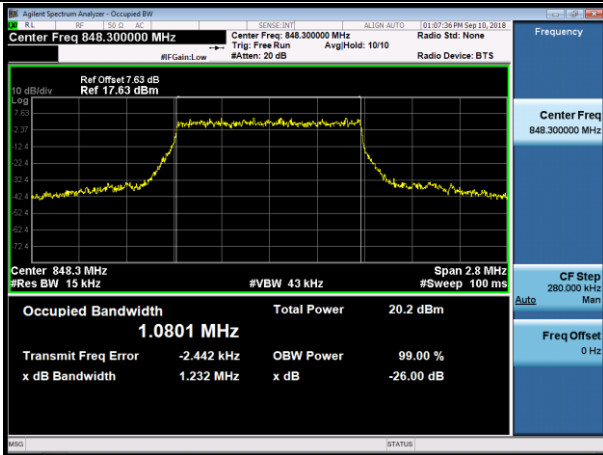

LTE Band 5

Channel Bandwidth: 1.4 MHz

LCH_QPSK_6RB#0

LCH_16QAM_6RB#0

MCH_QPSK_6RB#0

MCH_16QAM_6RB#0

HCH_QPSK_6RB#0

HCH_16QAM_6RB#0