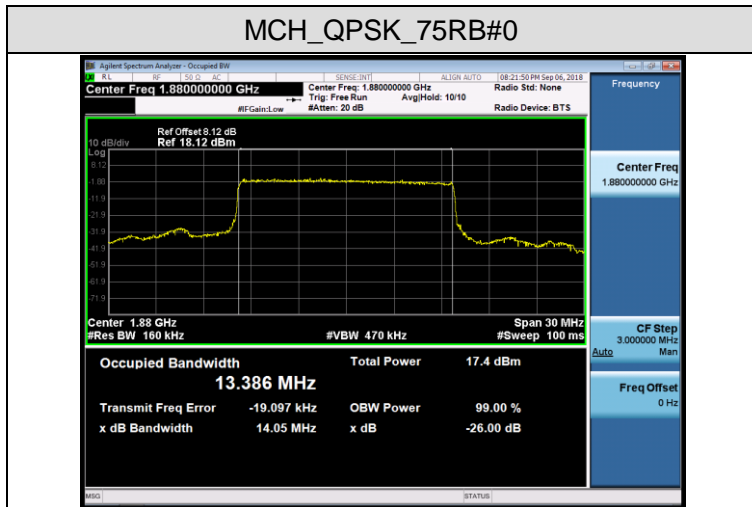

Channel Bandwidth: 10 MHz

LCH_QPSK_50RB#0

LCH_16QAM_50RB#0

MCH_QPSK_50RB#0

MCH_16QAM_50RB#0

HCH_QPSK_50RB#0

HCH_16QAM_50RB#0

Channel Bandwidth: 15 MHz

LCH_QPSK_75RB#0

LCH_16QAM_75RB#0

MCH_QPSK_75RB#0

MCH_16QAM_75RB#0

HCH_QPSK_75RB#0

HCH_16QAM_75RB#0

Channel Bandwidth: 20 MHz

LCH_QPSK_100RB#0

LCH_16QAM_100RB#0

MCH_QPSK_100RB#0

MCH_16QAM_100RB#0

HCH_QPSK_100RB#0

HCH_16QAM_100RB#0

LTE Band 4

Channel Bandwidth: 1.4 MHz

LCH_QPSK_6RB#0