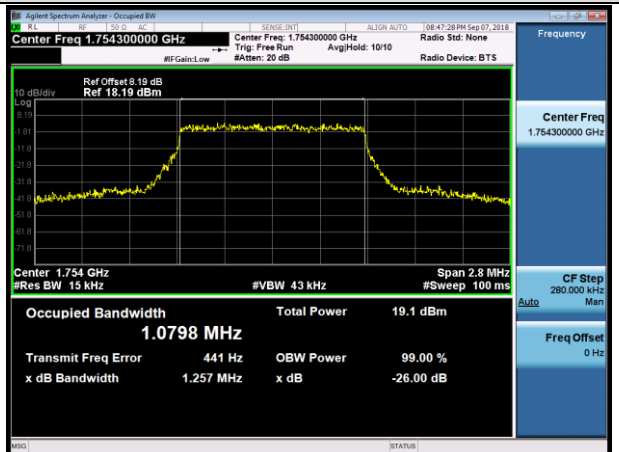

LCH_16QAM_6RB#0

MCH_QPSK_6RB#0

MCH_16QAM_6RB#0

HCH_QPSK_6RB#0

HCH_16QAM_6RB#0

Channel Bandwidth: 3 MHz

LCH_QPSK_15RB#0

LCH_16QAM_15RB#0