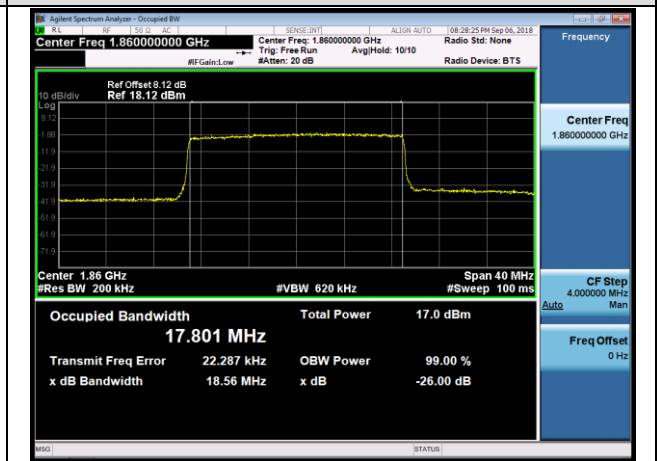

LCH_QPSK_75RB#0

LCH_16QAM_75RB#0

MCH_QPSK_75RB#0

MCH_16QAM_75RB#0

HCH_QPSK_75RB#0

HCH_16QAM_75RB#0

Channel Bandwidth: 20 MHz

LCH_QPSK_100RB#0

LCH_16QAM_100RB#0

MCH_QPSK_100RB#0

MCH_16QAM_100RB#0

HCH_QPSK_100RB#0

HCH_16QAM_100RB#0

LTE Band 4

Channel Bandwidth: 1.4 MHz

LCH_QPSK_6RB#0