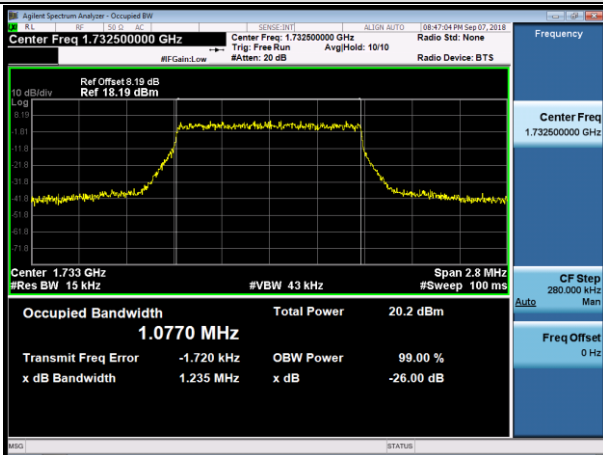

MCH_QPSK_6RB#0