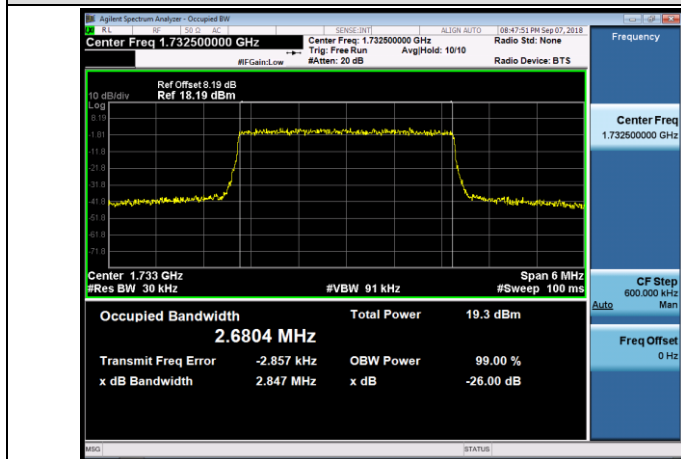

MCH_QPSK_15RB#0