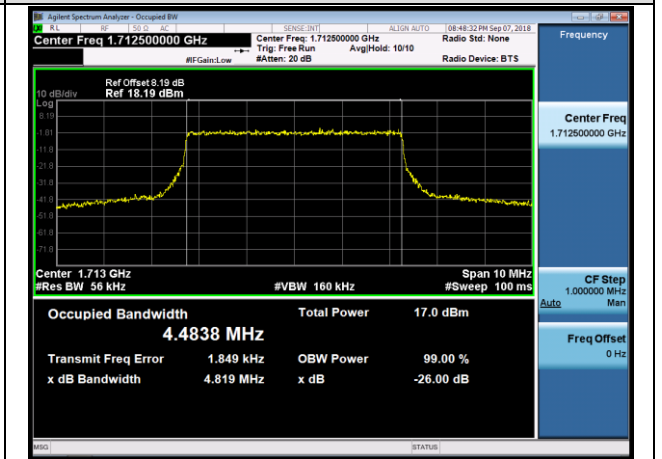

MCH_QPSK_15RB#0

MCH_16QAM_15RB#0

HCH_QPSK_15RB#0

HCH_16QAM_15RB#0

Channel Bandwidth: 5 MHz

LCH_QPSK_25RB#0

LCH_16QAM_25RB#0

MCH_QPSK_25RB#0