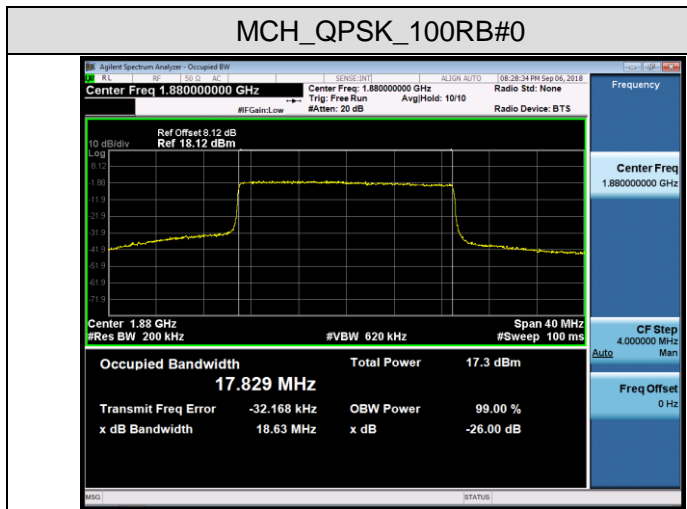

LCH_QPSK_75RB#0

LCH_16QAM_75RB#0

MCH_QPSK_75RB#0

MCH_16QAM_75RB#0

HCH_QPSK_75RB#0

HCH_16QAM_75RB#0

Channel Bandwidth: 20 MHz

LCH_QPSK_100RB#0

LCH_16QAM_100RB#0

MCH_QPSK_100RB#0

MCH_16QAM_100RB#0

HCH_QPSK_100RB#0

HCH_16QAM_100RB#0

LTE Band 4

Channel Bandwidth: 1.4 MHz

LCH_QPSK_6RB#0