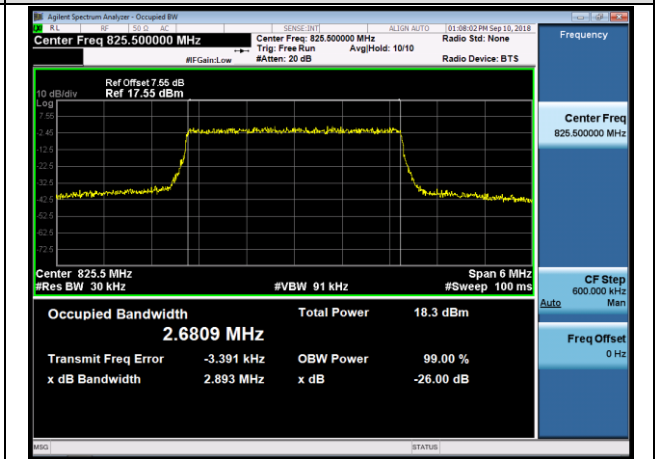

LCH_16QAM_15RB#0