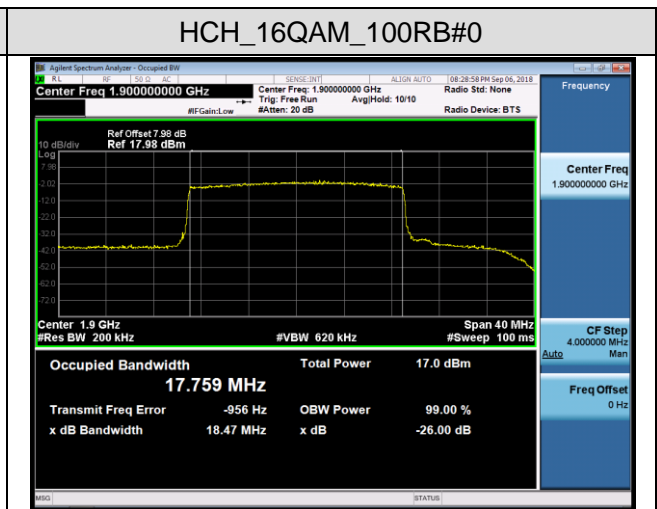

LCH_16QAM_100RB#0

MCH_QPSK_100RB#0

MCH_16QAM_100RB#0

HCH_QPSK_100RB#0

HCH_16QAM_100RB#0

LTE Band 4

Channel Bandwidth: 1.4 MHz

LCH_QPSK_6RB#0