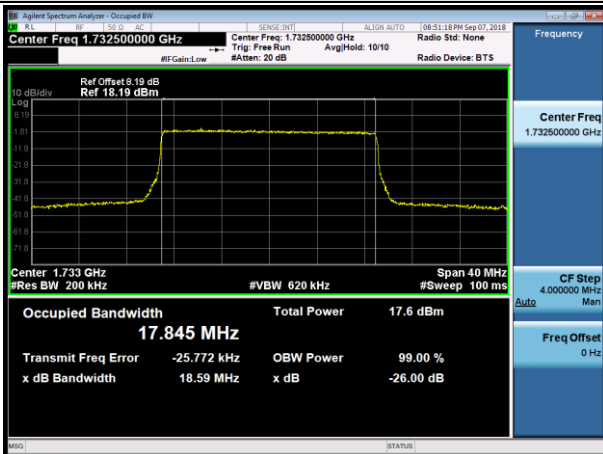

MCH_QPSK_100RB#0