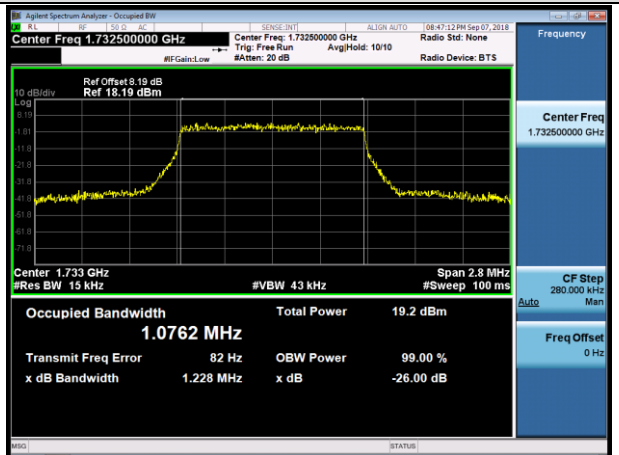

MCH_16QAM_6RB#0