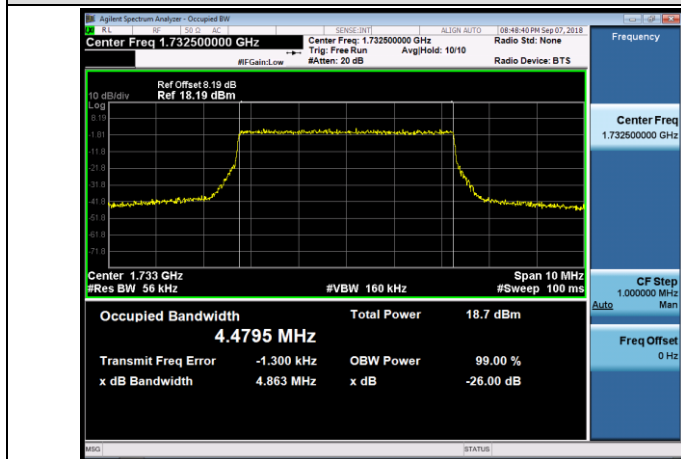

MCH_QPSK_15RB#0

MCH_16QAM_15RB#0

HCH_QPSK_15RB#0

HCH_16QAM_15RB#0

Channel Bandwidth: 5 MHz

LCH_QPSK_25RB#0

LCH_16QAM_25RB#0

MCH_QPSK_25RB#0