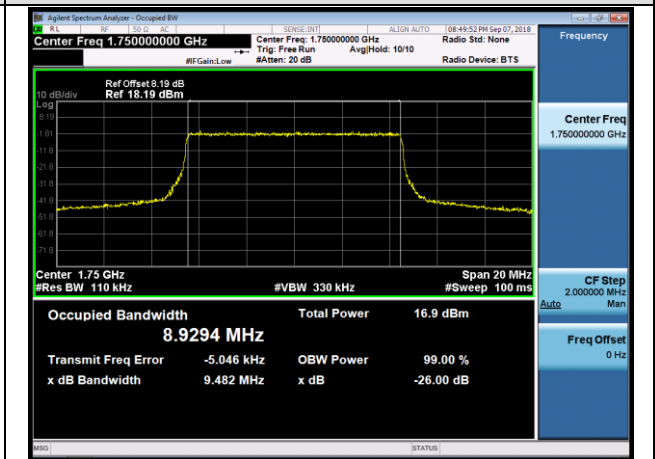

HCH_16QAM_50RB#0