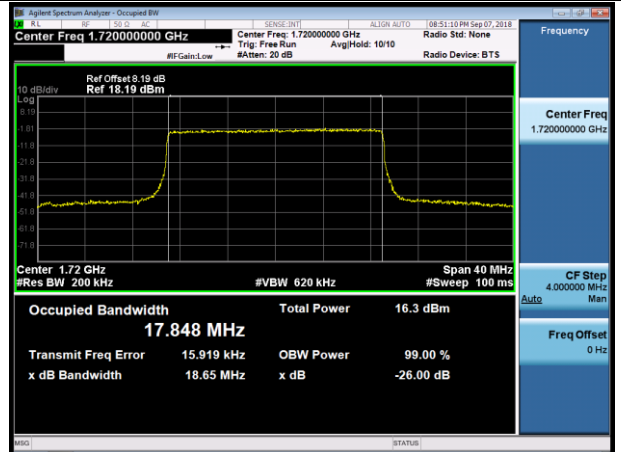

Channel Bandwidth: 20 MHz

LCH_16QAM_100RB#0