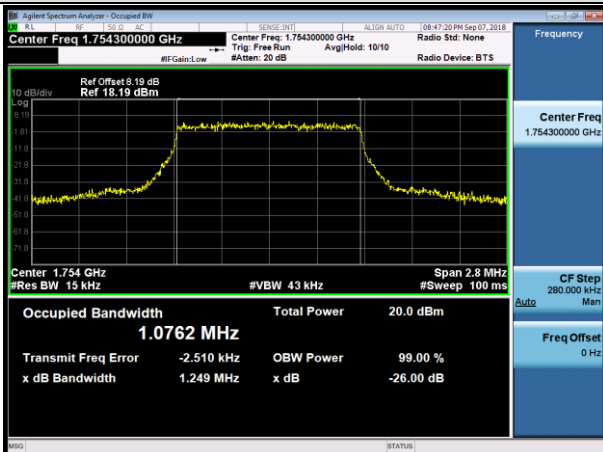

LCH_16QAM_6RB#0

MCH_QPSK_6RB#0

MCH_16QAM_6RB#0

HCH_QPSK_6RB#0

HCH_16QAM_6RB#0

Channel Bandwidth: 3 MHz

LCH_QPSK_15RB#0

LCH_16QAM_15RB#0