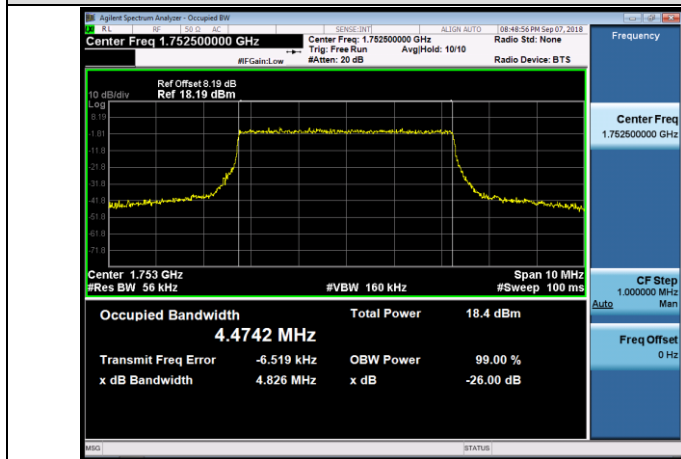

HCH_QPSK_25RB#0