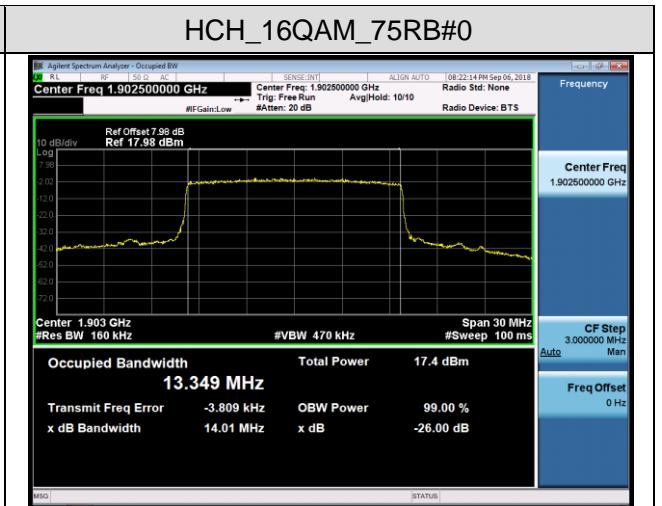

LCH_QPSK_75RB#0

LCH_16QAM_75RB#0

MCH_QPSK_75RB#0

MCH_16QAM_75RB#0

HCH_QPSK_75RB#0

HCH_16QAM_75RB#0

Channel Bandwidth: 20 MHz

LCH_QPSK_100RB#0

LCH_16QAM_100RB#0

MCH_QPSK_100RB#0

MCH_16QAM_100RB#0

HCH_QPSK_100RB#0

HCH_16QAM_100RB#0

LTE Band 4

Channel Bandwidth: 1.4 MHz

LCH_QPSK_6RB#0