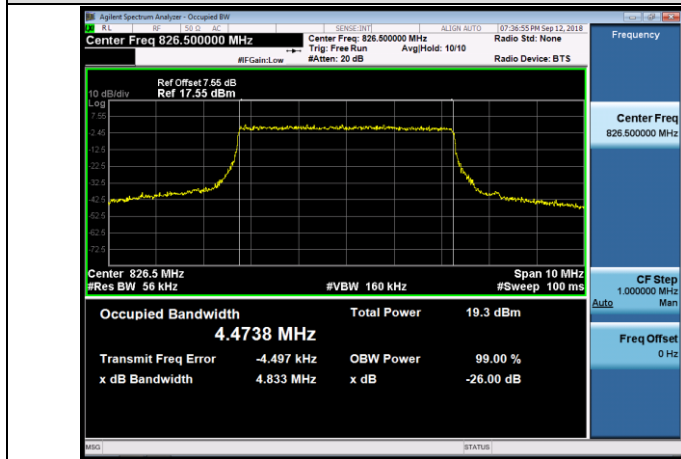

Channel Bandwidth: 5 MHz

LCH_QPSK_25RB#0