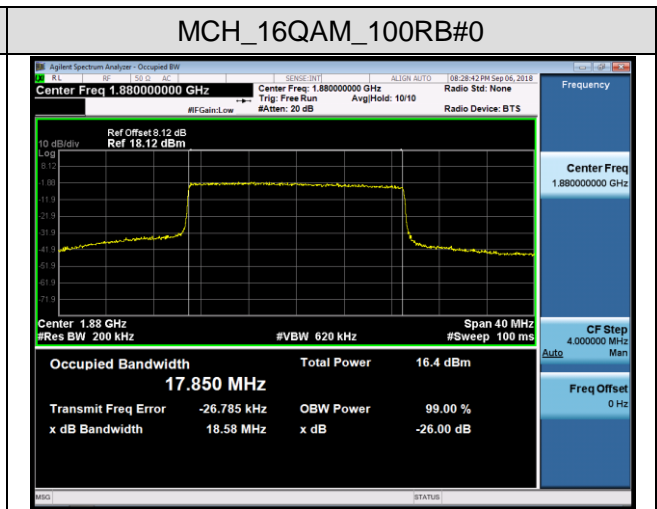

LCH_QPSK_75RB#0

LCH_16QAM_75RB#0

MCH_QPSK_75RB#0

MCH_16QAM_75RB#0

HCH_QPSK_75RB#0

HCH_16QAM_75RB#0

Channel Bandwidth: 20 MHz

LCH_QPSK_100RB#0

LCH_16QAM_100RB#0

MCH_QPSK_100RB#0

MCH_16QAM_100RB#0

HCH_QPSK_100RB#0

HCH_16QAM_100RB#0

LTE Band 4

Channel Bandwidth: 1.4 MHz

LCH_QPSK_6RB#0