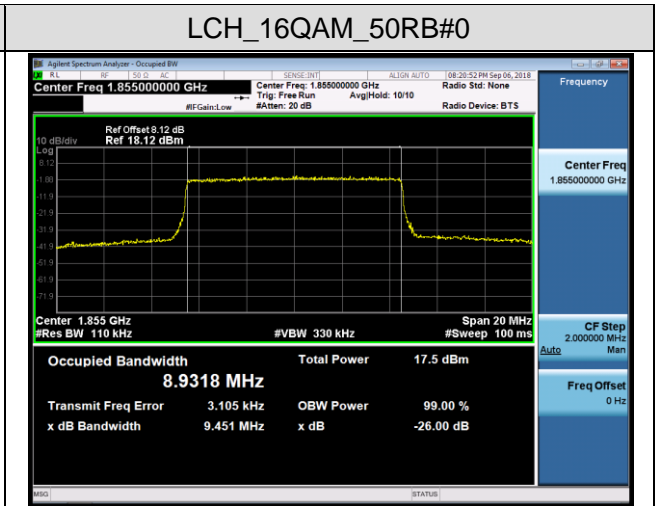

Channel Bandwidth: 10 MHz

LCH_QPSK_50RB#0

LCH_16QAM_50RB#0

MCH_QPSK_50RB#0

MCH_16QAM_50RB#0

HCH_QPSK_50RB#0

HCH_16QAM_50RB#0

Channel Bandwidth: 15 MHz

LCH_QPSK_75RB#0

LCH_16QAM_75RB#0

MCH_QPSK_75RB#0

MCH_16QAM_75RB#0

HCH_QPSK_75RB#0

HCH_16QAM_75RB#0

Channel Bandwidth: 20 MHz

LCH_QPSK_100RB#0

LCH_16QAM_100RB#0

MCH_QPSK_100RB#0

MCH_16QAM_100RB#0

HCH_QPSK_100RB#0

HCH_16QAM_100RB#0

LTE Band 4

Channel Bandwidth: 1.4 MHz

LCH_QPSK_6RB#0