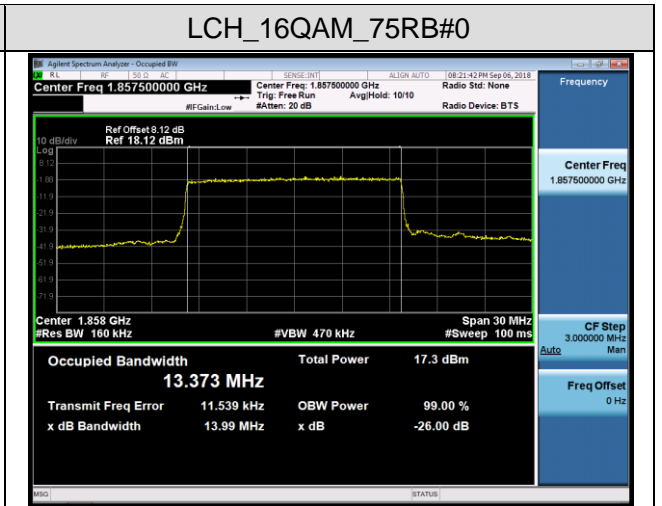

Channel Bandwidth: 10 MHz

LCH_QPSK_50RB#0

LCH_16QAM_50RB#0

MCH_QPSK_50RB#0

MCH_16QAM_50RB#0

HCH_QPSK_50RB#0

HCH_16QAM_50RB#0

Channel Bandwidth: 15 MHz

LCH_QPSK_75RB#0

LCH_16QAM_75RB#0

MCH_QPSK_75RB#0

MCH_16QAM_75RB#0

HCH_QPSK_75RB#0

HCH_16QAM_75RB#0

Channel Bandwidth: 20 MHz

LCH_QPSK_100RB#0

LCH_16QAM_100RB#0

MCH_QPSK_100RB#0

MCH_16QAM_100RB#0

HCH_QPSK_100RB#0

HCH_16QAM_100RB#0

LTE Band 4

Channel Bandwidth: 1.4 MHz

LCH_QPSK_6RB#0