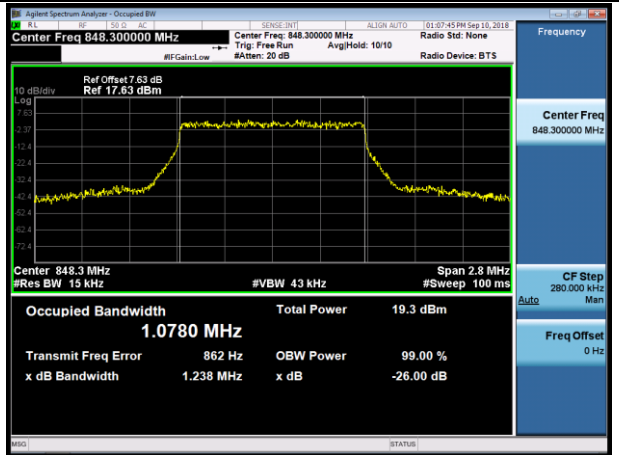

LTE Band 5

Channel Bandwidth: 1.4 MHz

LCH_QPSK_6RB#0

LCH_16QAM_6RB#0

MCH_QPSK_6RB#0

MCH_16QAM_6RB#0

HCH_QPSK_6RB#0

HCH_16QAM_6RB#0