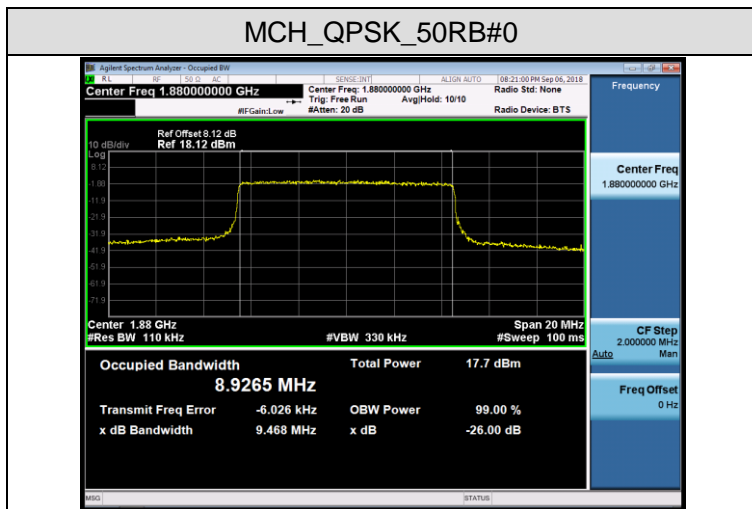

Channel Bandwidth: 10 MHz

LCH_QPSK_50RB#0

LCH_16QAM_50RB#0

MCH_QPSK_50RB#0

MCH_16QAM_50RB#0

HCH_QPSK_50RB#0

HCH_16QAM_50RB#0

Channel Bandwidth: 15 MHz

LCH_16QAM_100RB#0

MCH_QPSK_100RB#0

MCH_16QAM_100RB#0

HCH_QPSK_100RB#0

HCH_16QAM_100RB#0

LTE Band 4

Channel Bandwidth: 1.4 MHz

LCH_QPSK_6RB#0