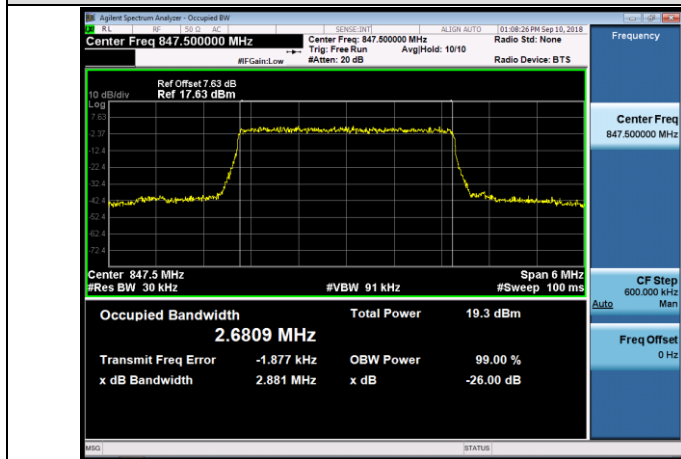

HCH_QPSK_15RB#0