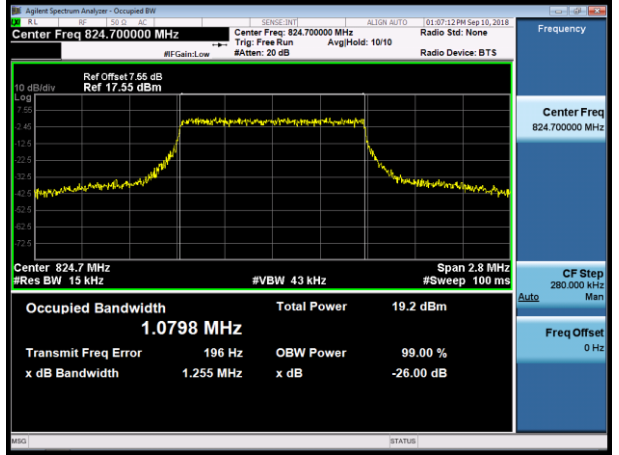

LTE Band 5

Channel Bandwidth: 1.4 MHz

LCH_QPSK_6RB#0

LCH_16QAM_6RB#0

MCH_QPSK_6RB#0

MCH_16QAM_6RB#0

HCH_QPSK_6RB#0

HCH_16QAM_6RB#0