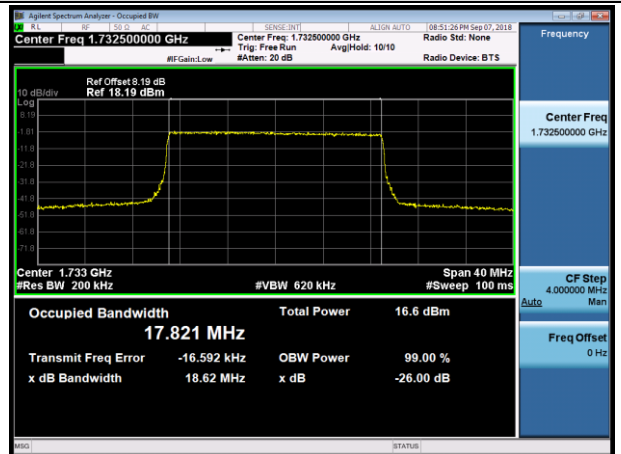

MCH_16QAM_100RB#0