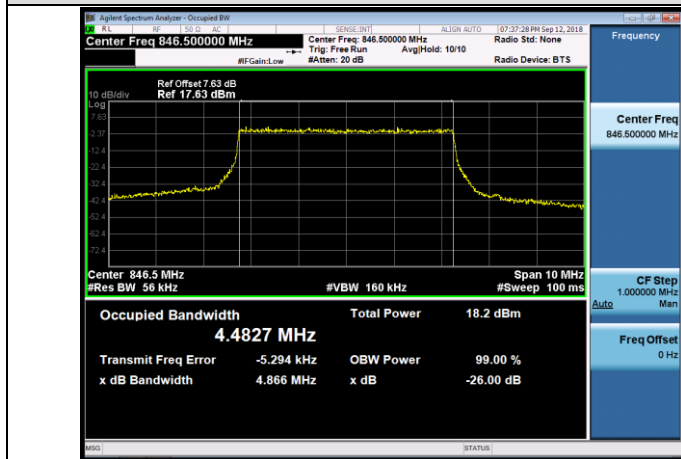

HCH_QPSK_25RB#0