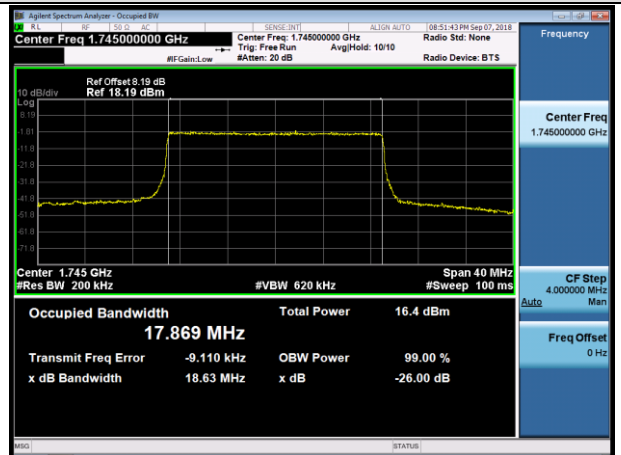

LTE Band 5

Channel Bandwidth: 1.4 MHz

LCH_QPSK_6RB#0

LCH_16QAM_6RB#0

MCH_QPSK_6RB#0

MCH_16QAM_6RB#0

HCH_QPSK_6RB#0

HCH_16QAM_6RB#0