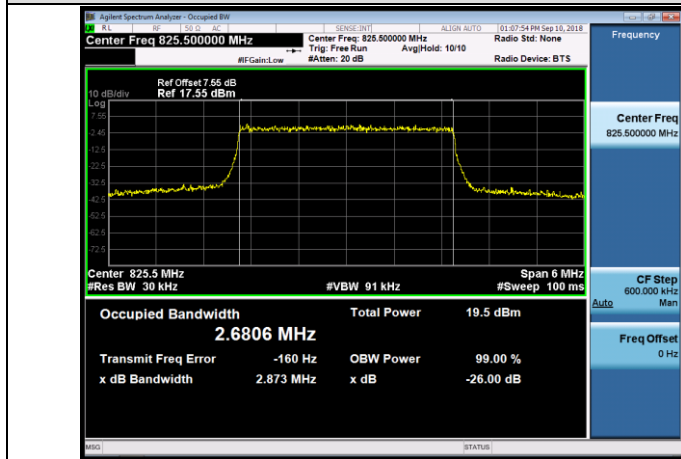

Channel Bandwidth: 3 MHz

LCH_QPSK_15RB#0