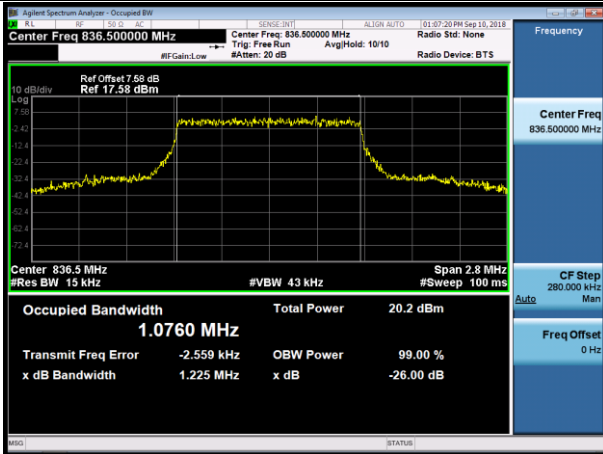

LTE Band 5

Channel Bandwidth: 1.4 MHz

LCH_QPSK_6RB#0

LCH_16QAM_6RB#0

MCH_QPSK_6RB#0

MCH_16QAM_6RB#0

HCH_QPSK_6RB#0

HCH_16QAM_6RB#0