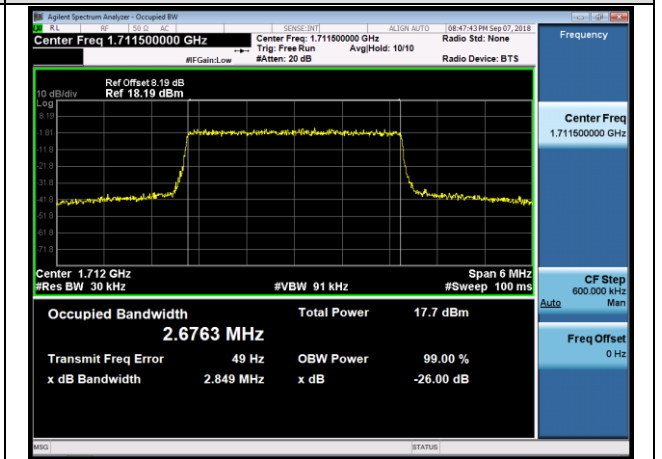

LCH_16QAM_6RB#0

MCH_QPSK_6RB#0

MCH_16QAM_6RB#0

HCH_QPSK_6RB#0

HCH_16QAM_6RB#0

Channel Bandwidth: 3 MHz

LCH_QPSK_15RB#0

LCH_16QAM_15RB#0