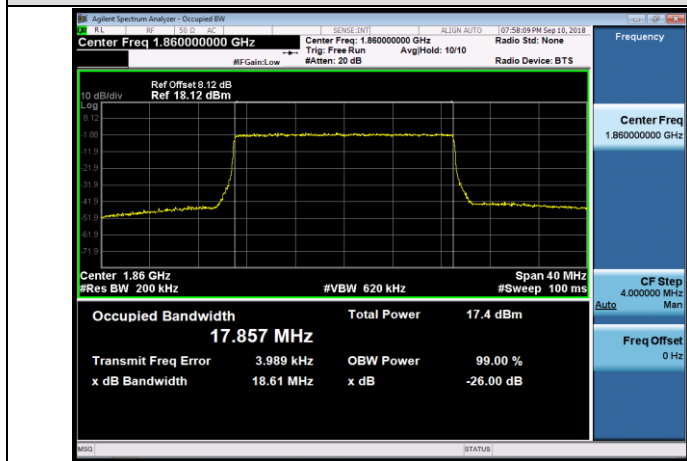

LCH_QPSK_75RB#0

LCH_16QAM_75RB#0

MCH_QPSK_75RB#0

MCH_16QAM_75RB#0

HCH_QPSK_75RB#0

HCH_16QAM_75RB#0

Channel Bandwidth: 20 MHz

LCH_QPSK_100RB#0

LCH_16QAM_100RB#0

MCH_QPSK_100RB#0

MCH_16QAM_100RB#0

HCH_QPSK_100RB#0

HCH_16QAM_100RB#0

LTE Band 4

Channel Bandwidth: 1.4 MHz

LCH_QPSK_6RB#0