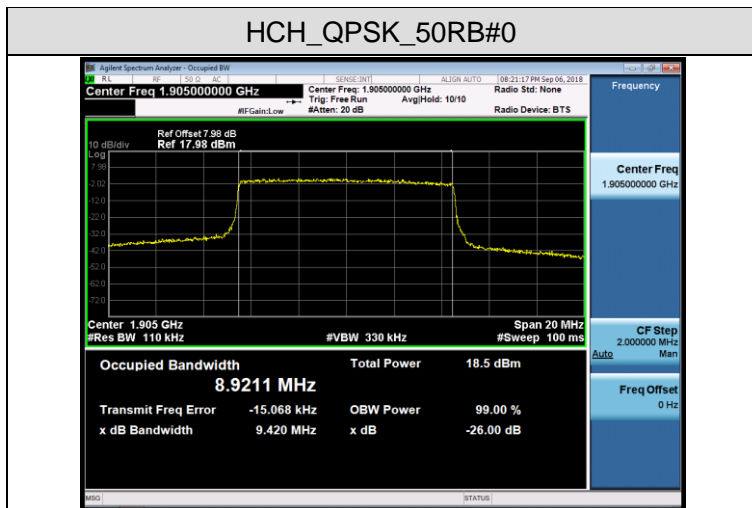

Channel Bandwidth: 10 MHz

LCH_QPSK_50RB#0

LCH_16QAM_50RB#0

MCH_QPSK_50RB#0

MCH_16QAM_50RB#0

HCH_QPSK_50RB#0

HCH_16QAM_50RB#0

Channel Bandwidth: 15 MHz