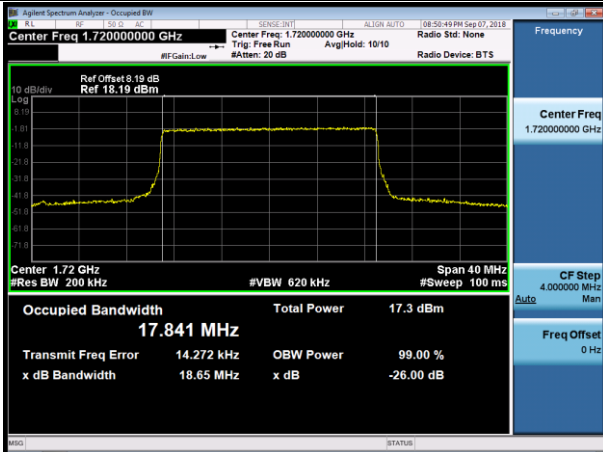

Channel Bandwidth: 20 MHz

LCH_QPSK_100RB#0