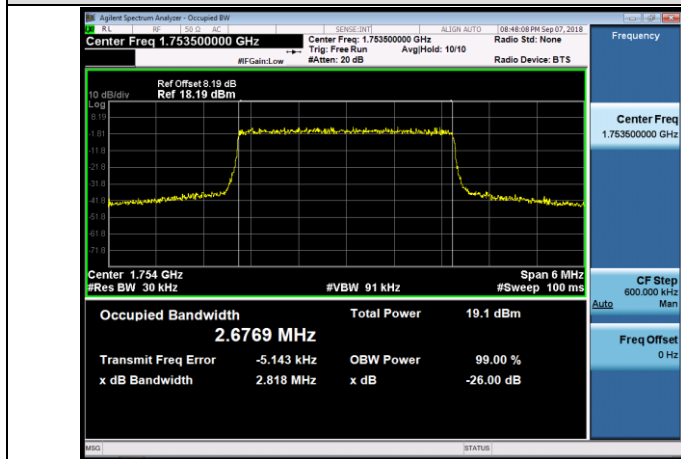

HCH_QPSK_15RB#0