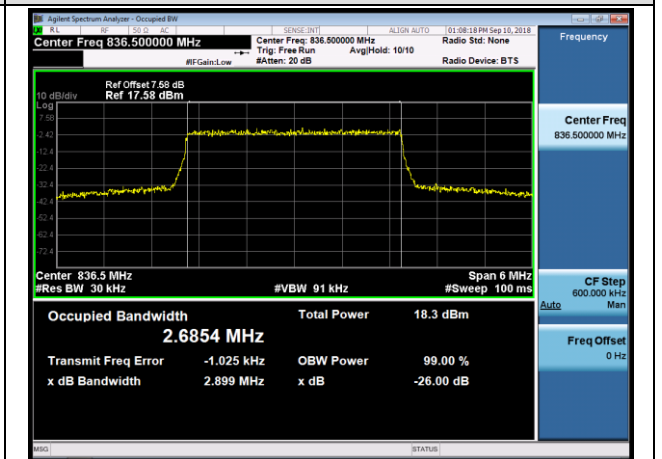

MCH_16QAM_15RB#0