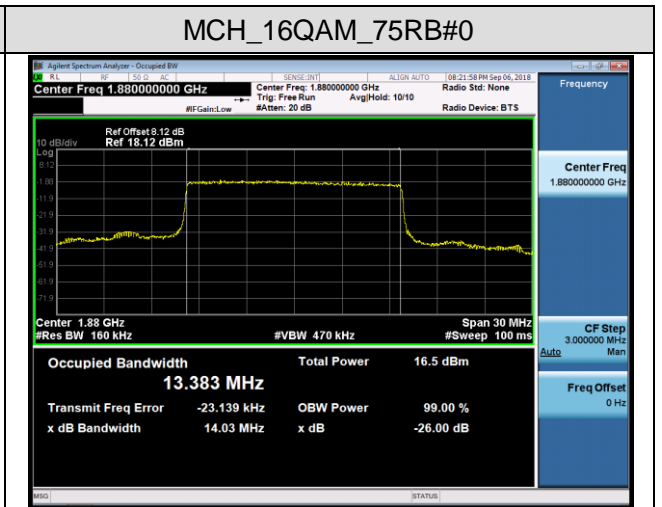

LCH_QPSK_75RB#0

LCH_16QAM_75RB#0

MCH_QPSK_75RB#0

MCH_16QAM_75RB#0

HCH_QPSK_75RB#0

HCH_16QAM_75RB#0

Channel Bandwidth: 20 MHz

LCH_QPSK_100RB#0

LCH_16QAM_100RB#0

MCH_QPSK_100RB#0

MCH_16QAM_100RB#0

HCH_QPSK_100RB#0

HCH_16QAM_100RB#0

LTE Band 4

Channel Bandwidth: 1.4 MHz

LCH_QPSK_6RB#0