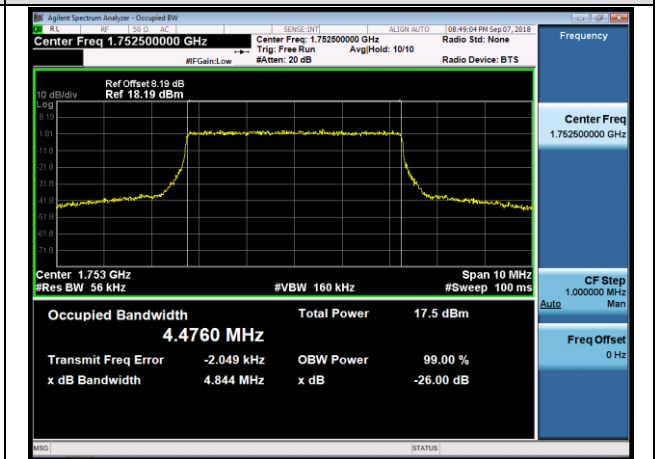

HCH_16QAM_25RB#0