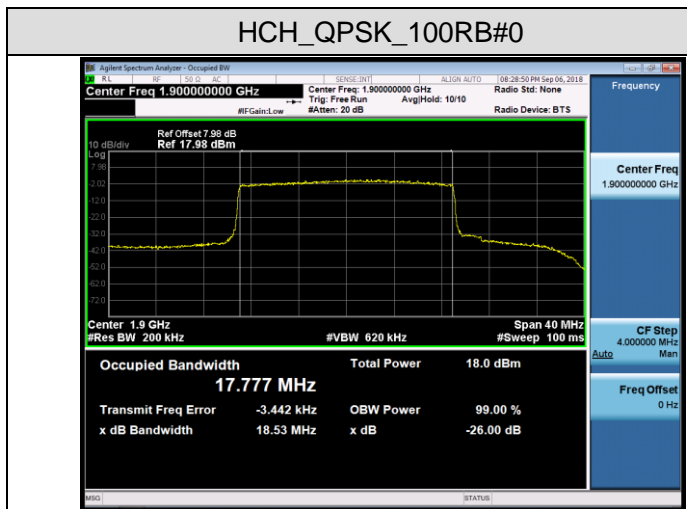

LCH_16QAM_100RB#0

MCH_QPSK_100RB#0

MCH_16QAM_100RB#0

HCH_QPSK_100RB#0

HCH_16QAM_100RB#0

LTE Band 4

Channel Bandwidth: 1.4 MHz

LCH_QPSK_6RB#0