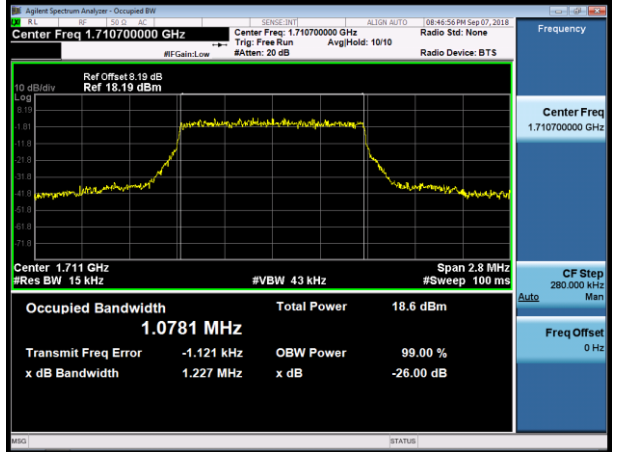

LCH_16QAM_6RB#0