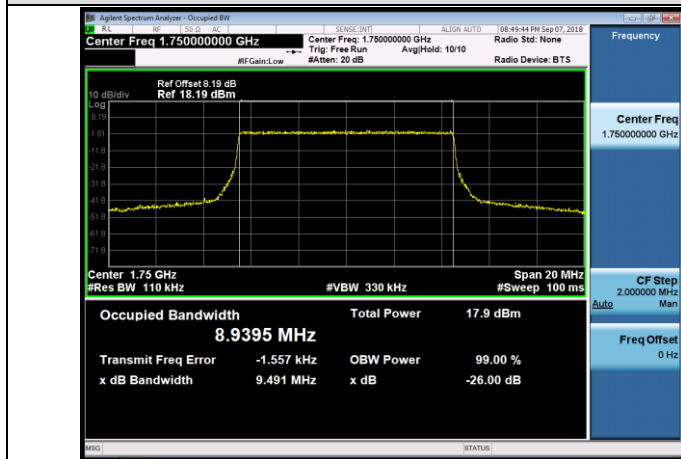

HCH_QPSK_50RB#0