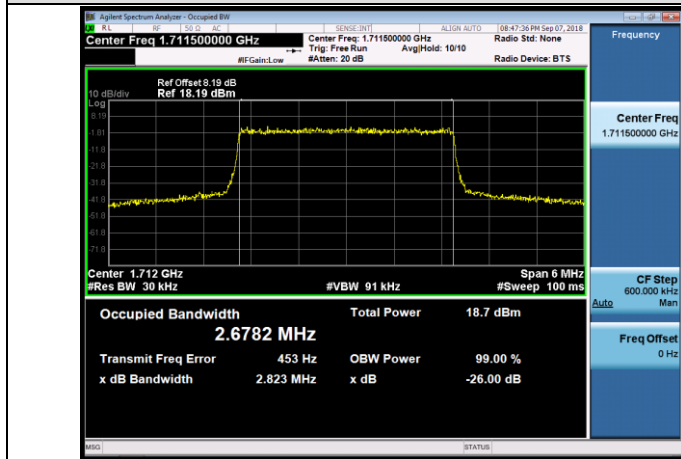

LCH_16QAM_6RB#0

MCH_QPSK_6RB#0

MCH_16QAM_6RB#0

HCH_QPSK_6RB#0

HCH_16QAM_6RB#0

Channel Bandwidth: 3 MHz

LCH_QPSK_15RB#0

LCH_16QAM_15RB#0