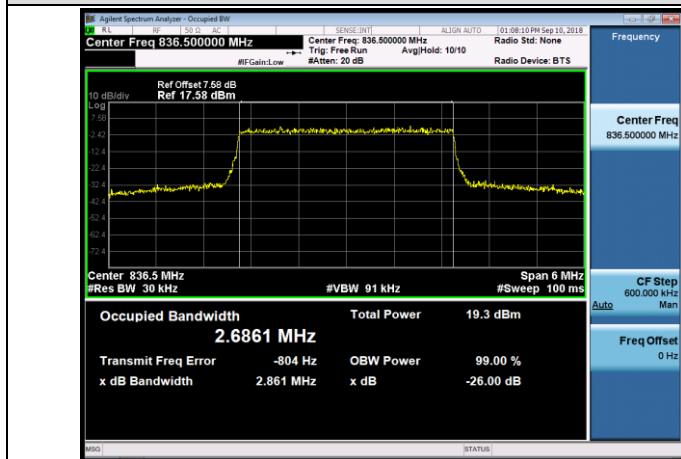

MCH_QPSK_15RB#0