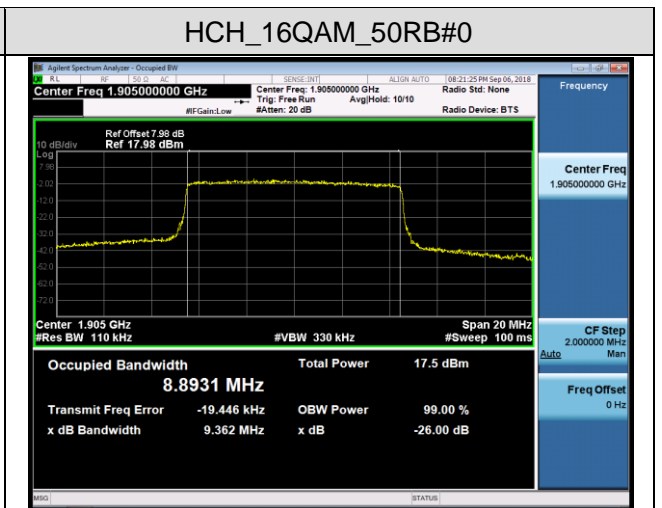

Channel Bandwidth: 10 MHz

LCH_QPSK_50RB#0

LCH_16QAM_50RB#0

MCH_QPSK_50RB#0

MCH_16QAM_50RB#0

HCH_QPSK_50RB#0

HCH_16QAM_50RB#0

Channel Bandwidth: 15 MHz