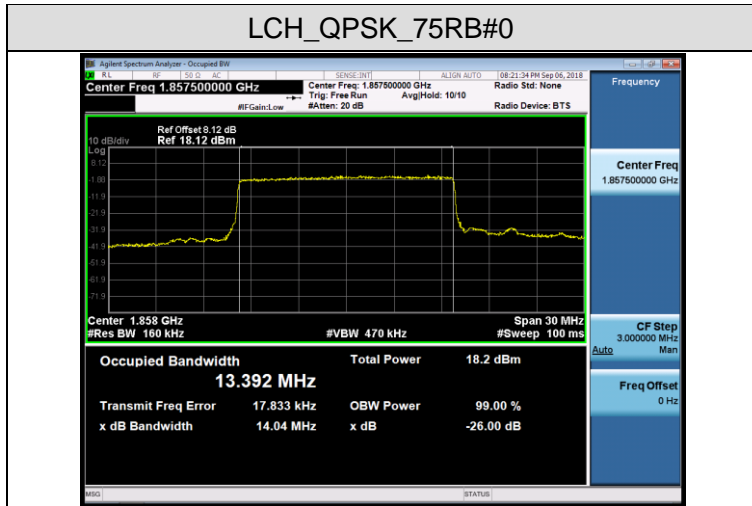

Channel Bandwidth: 10 MHz

LCH_QPSK_50RB#0

LCH_16QAM_50RB#0

MCH_QPSK_50RB#0

MCH_16QAM_50RB#0

HCH_QPSK_50RB#0

HCH_16QAM_50RB#0

Channel Bandwidth: 15 MHz

LCH_QPSK_75RB#0

LCH_16QAM_75RB#0

MCH_QPSK_75RB#0

MCH_16QAM_75RB#0

HCH_QPSK_75RB#0

HCH_16QAM_75RB#0

Channel Bandwidth: 20 MHz

LCH_QPSK_100RB#0

LCH_16QAM_100RB#0

MCH_QPSK_100RB#0

MCH_16QAM_100RB#0

HCH_QPSK_100RB#0

HCH_16QAM_100RB#0

LTE Band 4

Channel Bandwidth: 1.4 MHz

LCH_QPSK_6RB#0