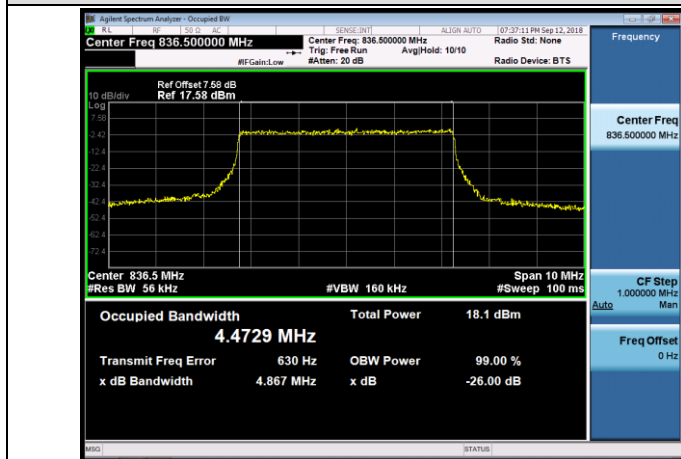

MCH_QPSK_25RB#0