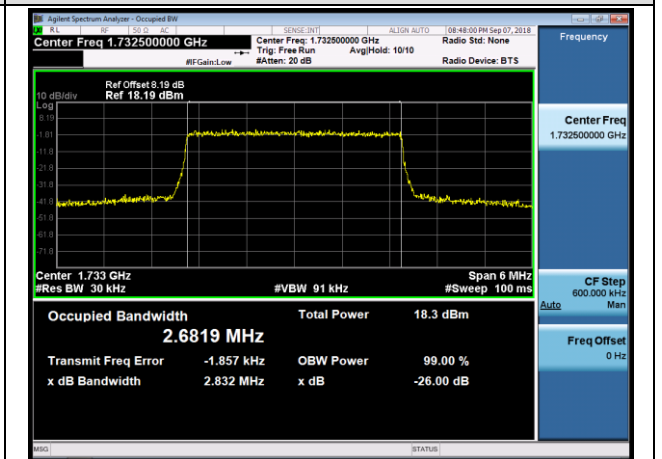

MCH_16QAM_15RB#0