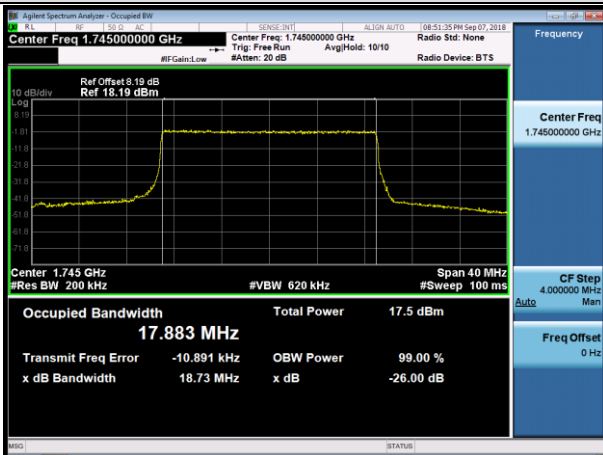

LTE Band 5

Channel Bandwidth: 1.4 MHz

LCH_QPSK_6RB#0

LCH_16QAM_6RB#0

MCH_QPSK_6RB#0

MCH_16QAM_6RB#0

HCH_QPSK_6RB#0

HCH_16QAM_6RB#0