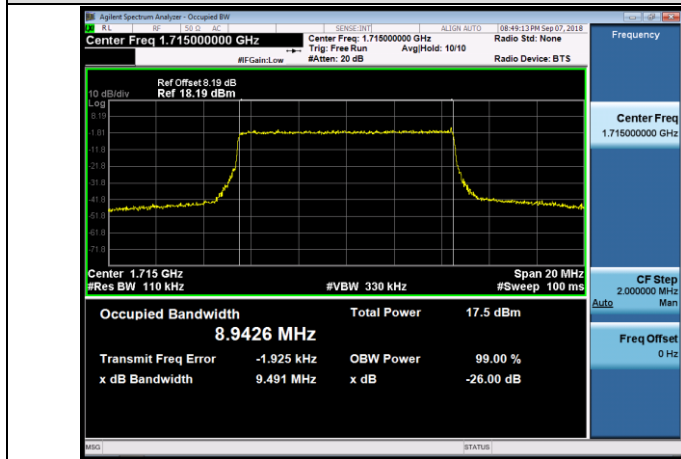

MCH_16QAM_25RB#0

HCH_QPSK_25RB#0

HCH_16QAM_25RB#0

Channel Bandwidth: 10 MHz

LCH_QPSK_50RB#0

LCH_16QAM_50RB#0

MCH_QPSK_50RB#0

MCH_16QAM_50RB#0