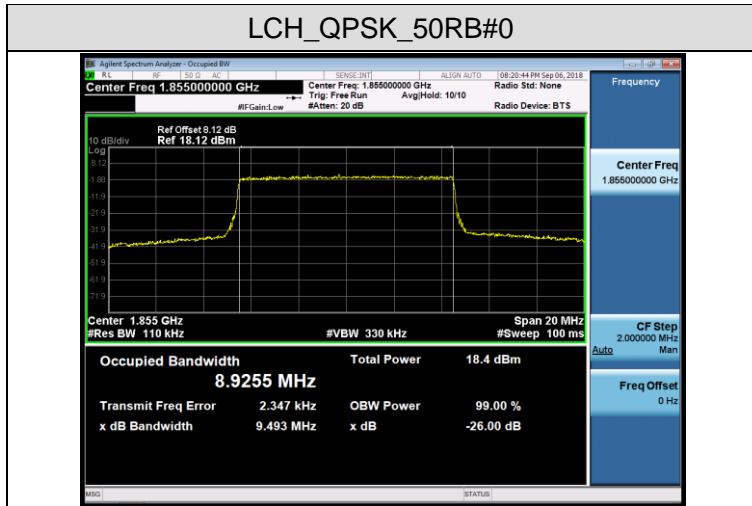

Channel Bandwidth: 10 MHz

LCH_QPSK_50RB#0

LCH_16QAM_50RB#0

MCH_QPSK_50RB#0

MCH_16QAM_50RB#0

HCH_QPSK_50RB#0

HCH_16QAM_50RB#0

Channel Bandwidth: 15 MHz