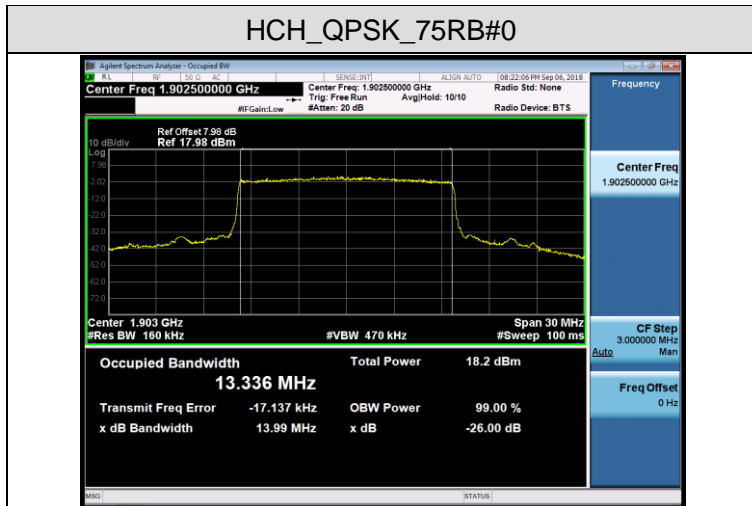

LCH_QPSK_75RB#0

LCH_16QAM_75RB#0

MCH_QPSK_75RB#0

MCH_16QAM_75RB#0

HCH_QPSK_75RB#0

HCH_16QAM_75RB#0

Channel Bandwidth: 20 MHz

LCH_QPSK_100RB#0

LCH_16QAM_100RB#0

MCH_QPSK_100RB#0

MCH_16QAM_100RB#0

HCH_QPSK_100RB#0

HCH_16QAM_100RB#0

LTE Band 4

Channel Bandwidth: 1.4 MHz

LCH_QPSK_6RB#0