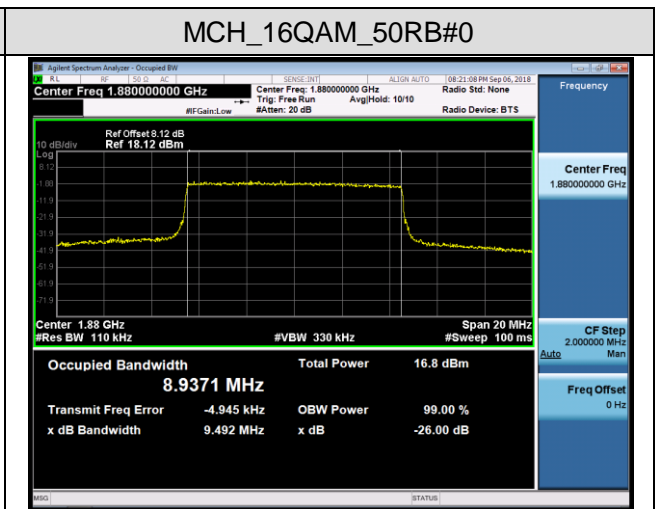

Channel Bandwidth: 10 MHz

LCH_QPSK_50RB#0

LCH_16QAM_50RB#0

MCH_QPSK_50RB#0

MCH_16QAM_50RB#0

HCH_QPSK_50RB#0

HCH_16QAM_50RB#0

Channel Bandwidth: 15 MHz

LCH_QPSK_75RB#0

LCH_16QAM_75RB#0

MCH_QPSK_75RB#0

MCH_16QAM_75RB#0

HCH_QPSK_75RB#0

HCH_16QAM_75RB#0

Channel Bandwidth: 20 MHz

LCH_QPSK_100RB#0

LCH_16QAM_100RB#0

MCH_QPSK_100RB#0

MCH_16QAM_100RB#0

HCH_QPSK_100RB#0

HCH_16QAM_100RB#0

LTE Band 4

Channel Bandwidth: 1.4 MHz

LCH_QPSK_6RB#0