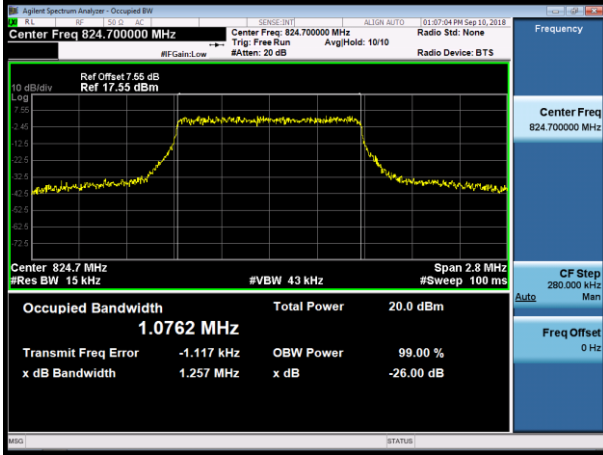

LTE Band 5

Channel Bandwidth: 1.4 MHz

LCH_QPSK_6RB#0

LCH_16QAM_6RB#0

MCH_QPSK_6RB#0

MCH_16QAM_6RB#0

HCH_QPSK_6RB#0

HCH_16QAM_6RB#0