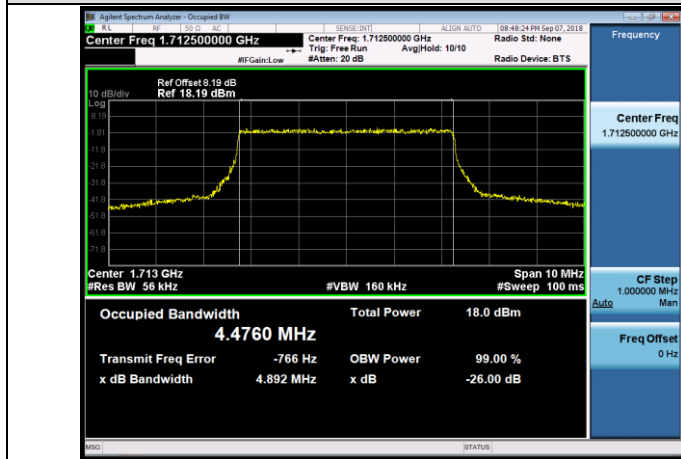

MCH_QPSK_15RB#0

MCH_16QAM_15RB#0

HCH_QPSK_15RB#0

HCH_16QAM_15RB#0

Channel Bandwidth: 5 MHz

LCH_QPSK_25RB#0

LCH_16QAM_25RB#0

MCH_QPSK_25RB#0