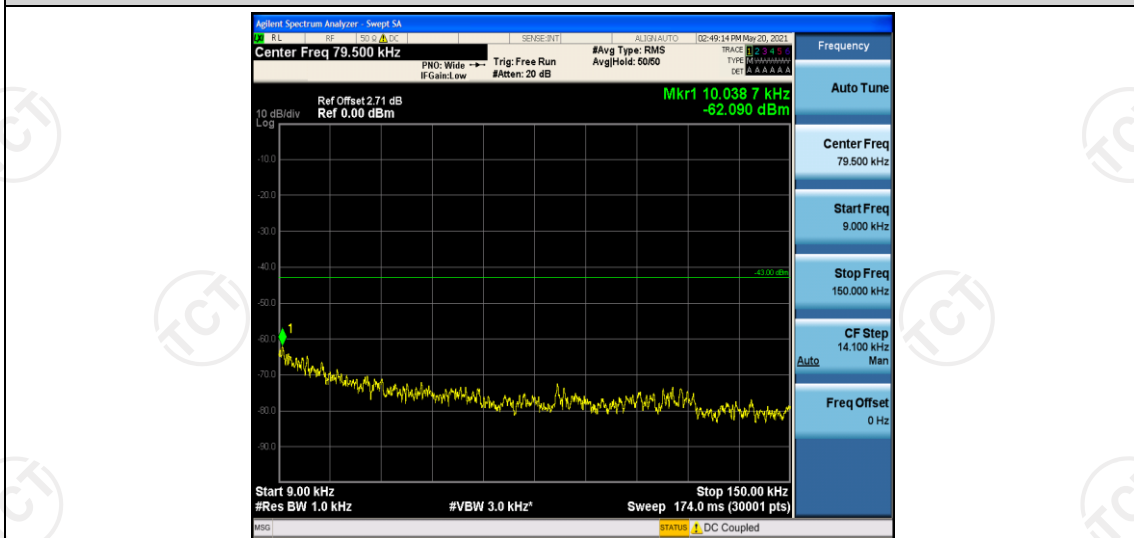

Band66-15MHz-QPSK-132322-1RB#0-Range1:0.009~0.15MHz

Band66-15MHz-QPSK-132322-1RB#0-Range2:0.15~30MHz