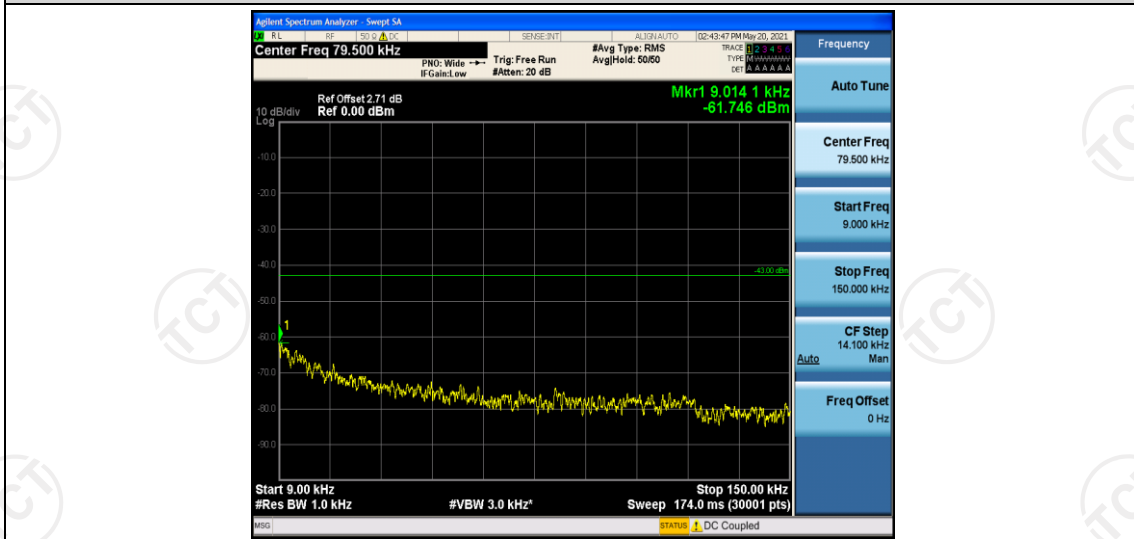

Band66-15MHz-QPSK-132047-1RB#0-Range1:0.009~0.15MHz

Band66-15MHz-QPSK-132047-1RB#0-Range2:0.15~30MHz