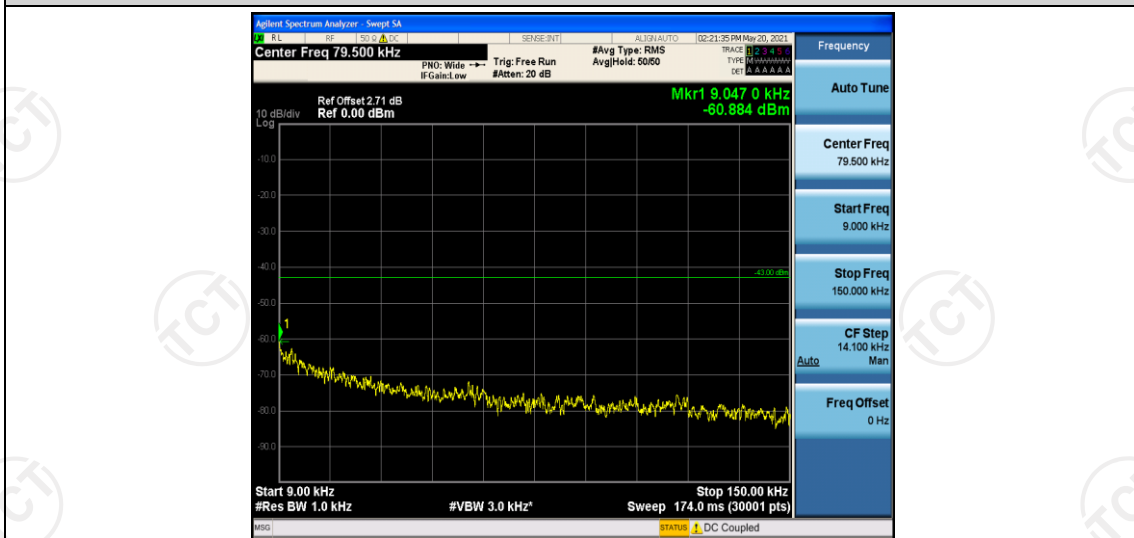

Band66-10MHz-16QAM-132322-1RB#0-Range1:0.009~0.15MHz

Band66-10MHz-16QAM-132322-1RB#0-Range2:0.15~30MHz