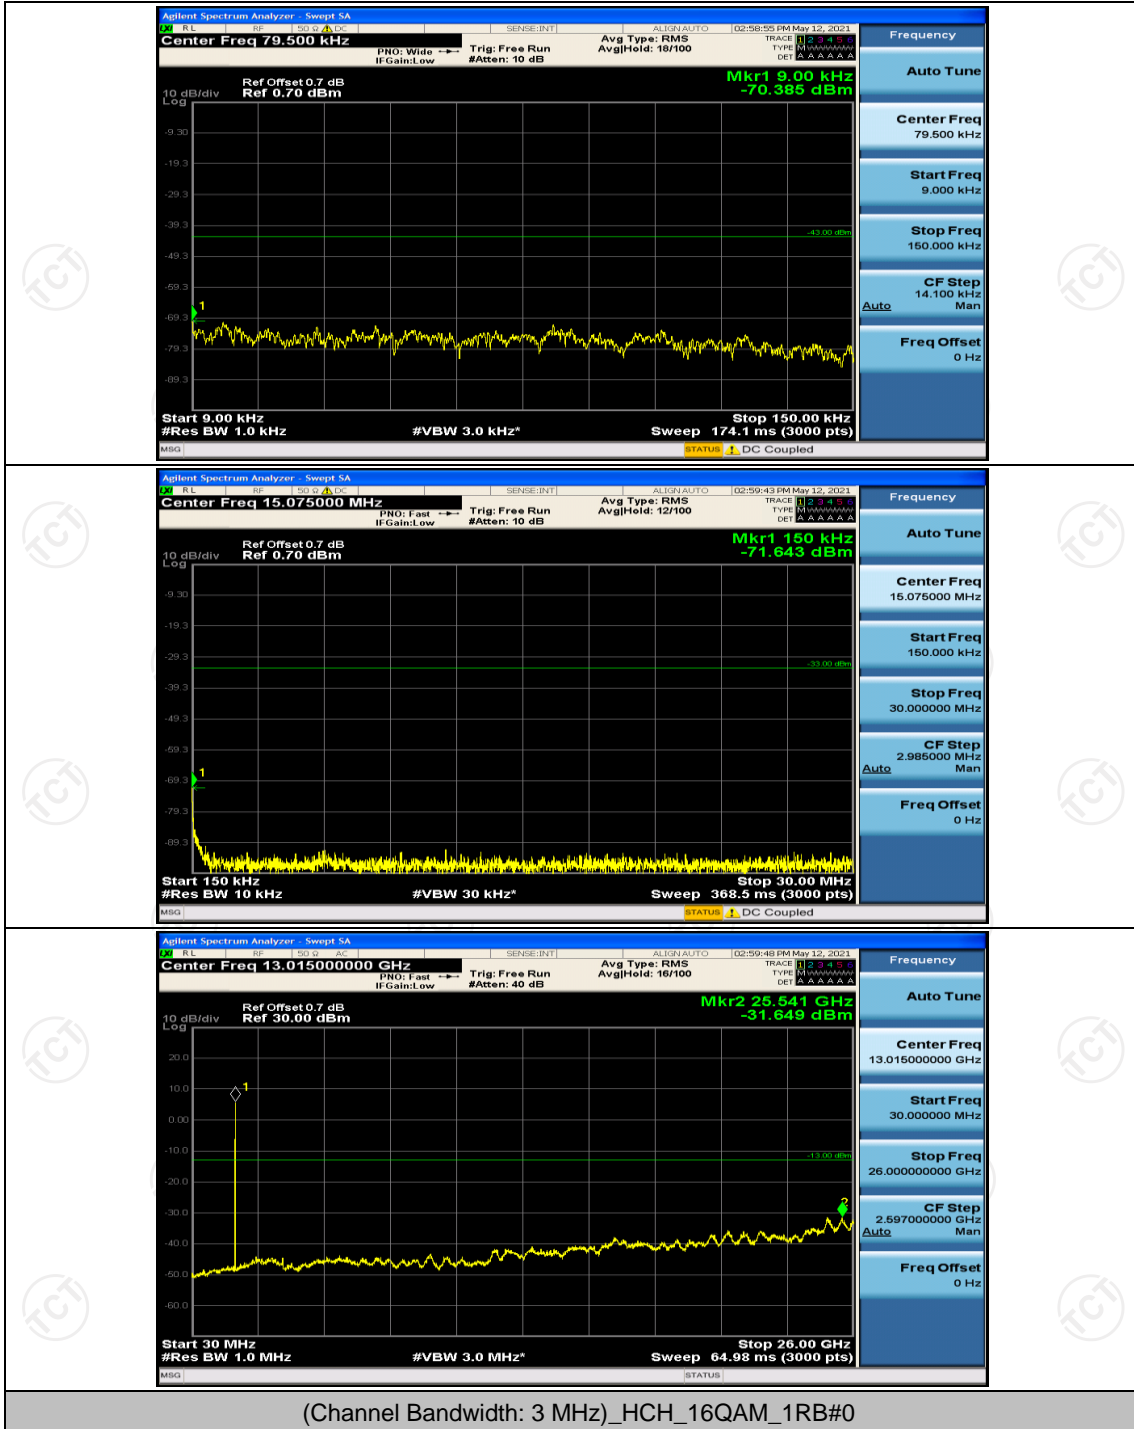

Channel Bandwidth: 3 MHz

(Channel Bandwidth: 3 MHz)_LCH_QPSK_1RB#0

(Channel Bandwidth: 3 MHz)_HCH_QPSK_1RB#0

Channel Bandwidth: 5 MHz

(Channel Bandwidth: 5 MHz)_LCH_QPSK_1RB#0

(Channel Bandwidth: 5 MHz)_HCH_16QAM_1RB#0