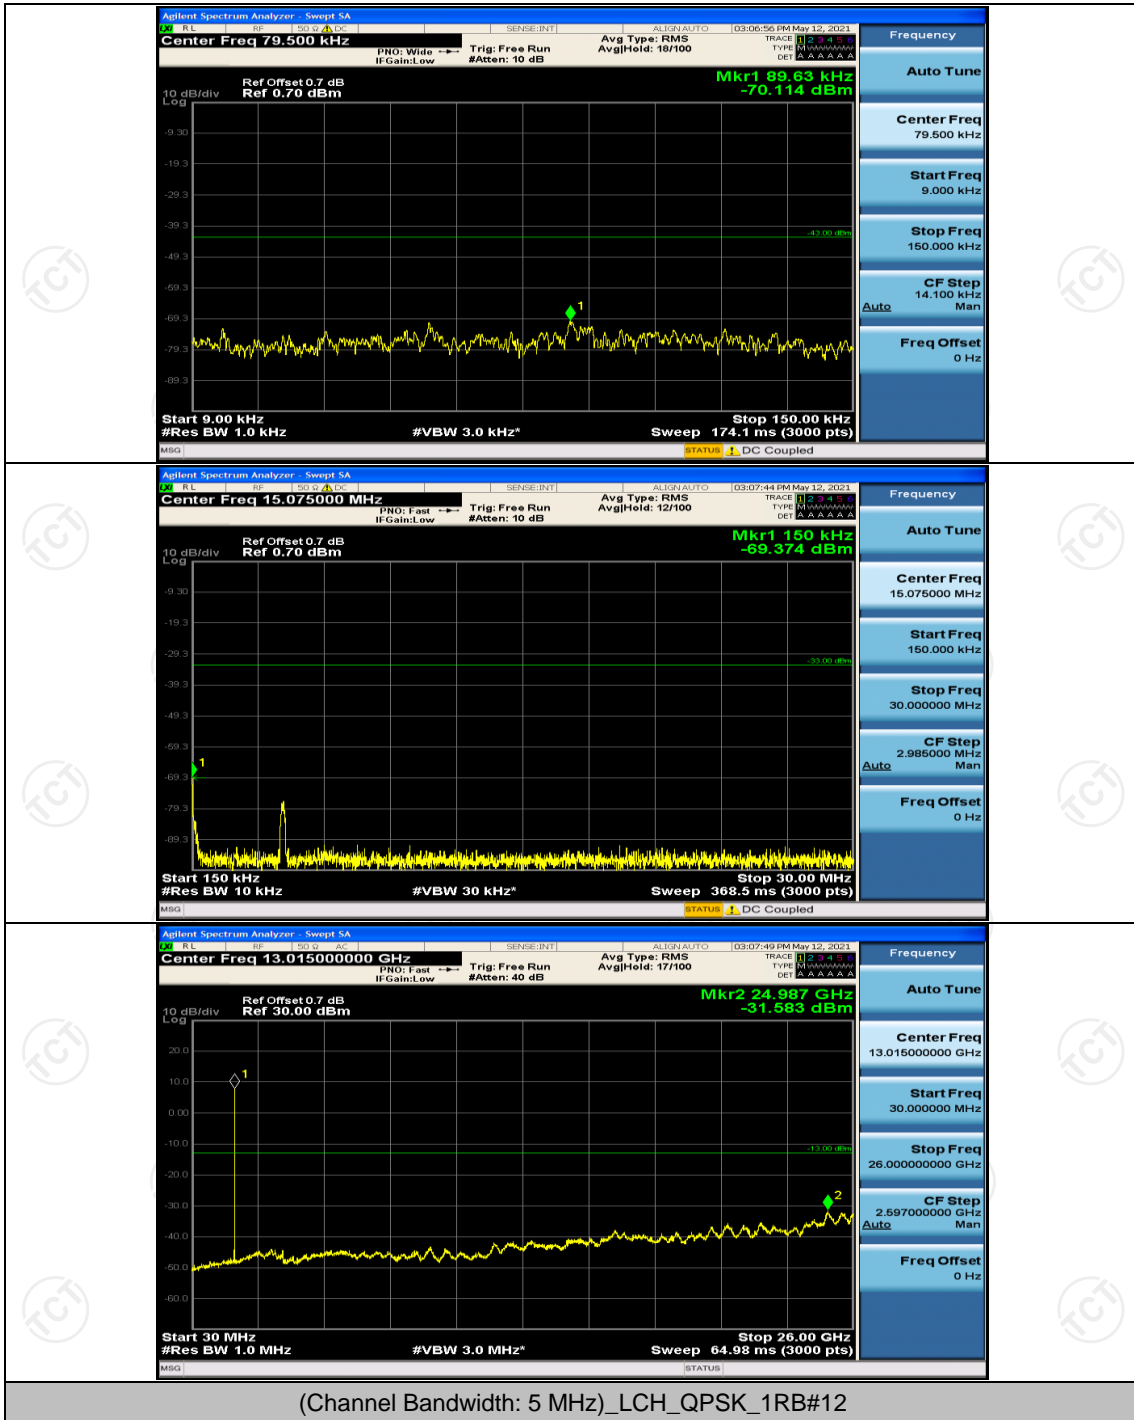

Channel Bandwidth: 3 MHz

(Channel Bandwidth: 3 MHz)_LCH_QPSK_1RB#0

(Channel Bandwidth: 3 MHz)_HCH_QPSK_1RB#0

Channel Bandwidth: 5 MHz

(Channel Bandwidth: 5 MHz)_LCH_QPSK_1RB#0

(Channel Bandwidth: 5 MHz)_HCH_16QAM_1RB#0