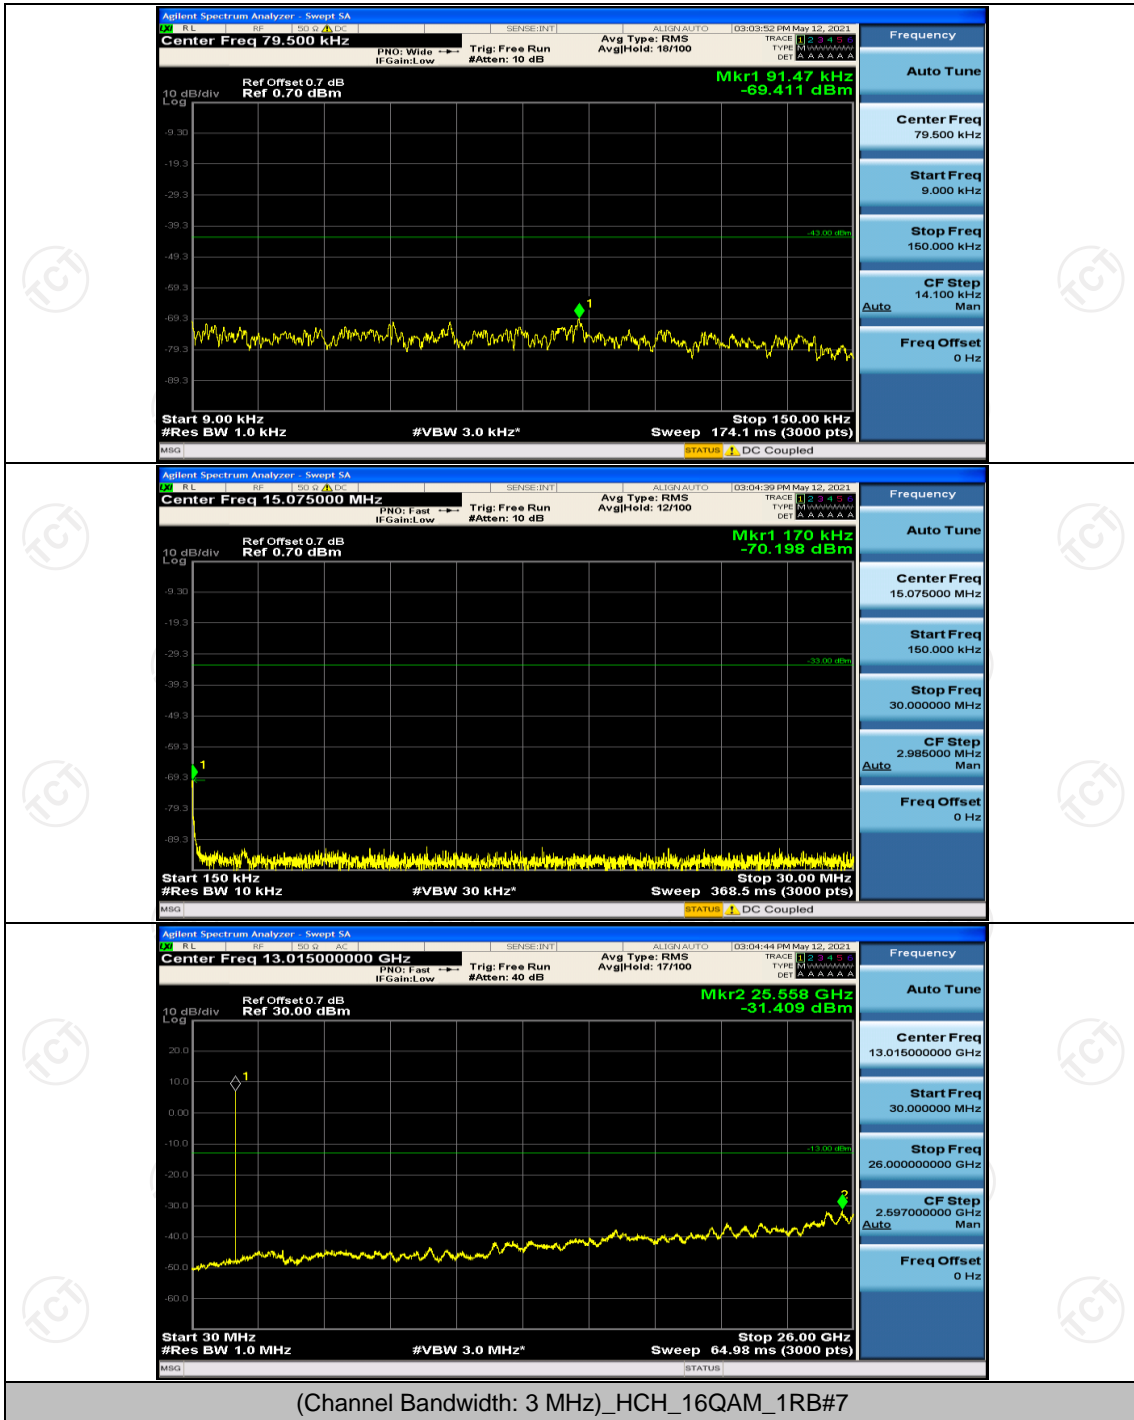

Channel Bandwidth: 3 MHz

(Channel Bandwidth: 3 MHz)_LCH_QPSK_1RB#0

(Channel Bandwidth: 3 MHz)_HCH_QPSK_1RB#0

Channel Bandwidth: 5 MHz

(Channel Bandwidth: 5 MHz)_LCH_QPSK_1RB#0

(Channel Bandwidth: 5 MHz)_HCH_16QAM_1RB#0