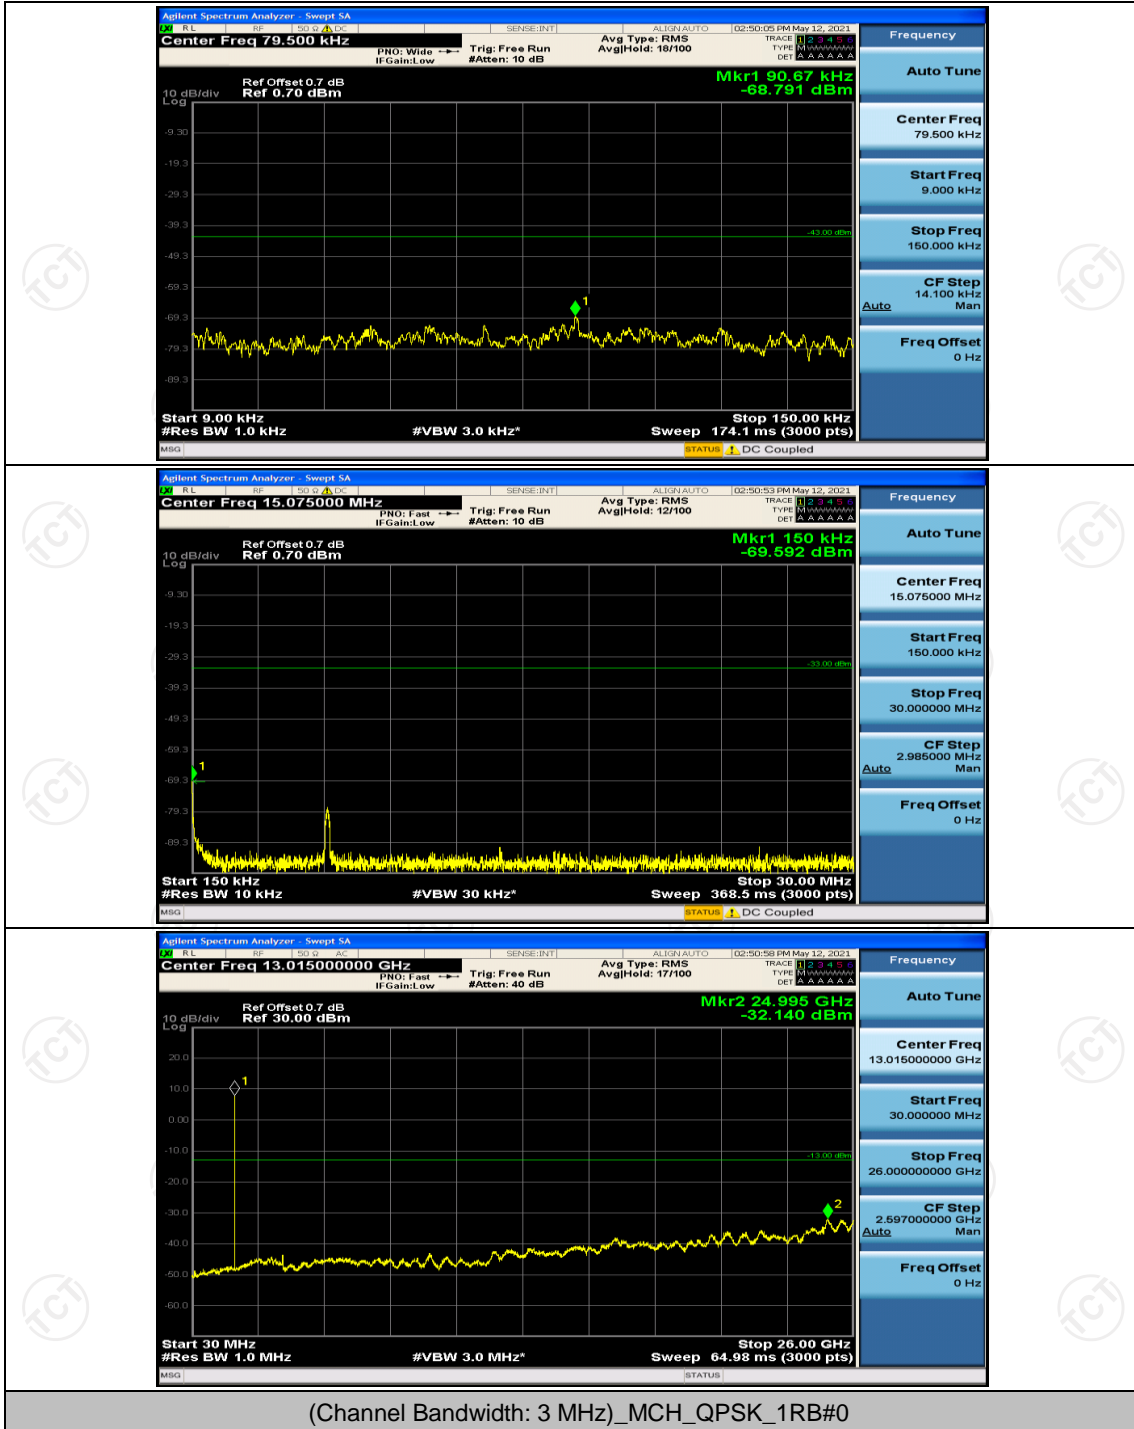

Channel Bandwidth: 3 MHz

(Channel Bandwidth: 3 MHz)_LCH_QPSK_1RB#0

(Channel Bandwidth: 3 MHz)_HCH_QPSK_1RB#0

Channel Bandwidth: 5 MHz

(Channel Bandwidth: 5 MHz)_LCH_QPSK_1RB#0

(Channel Bandwidth: 5 MHz)_HCH_16QAM_1RB#0