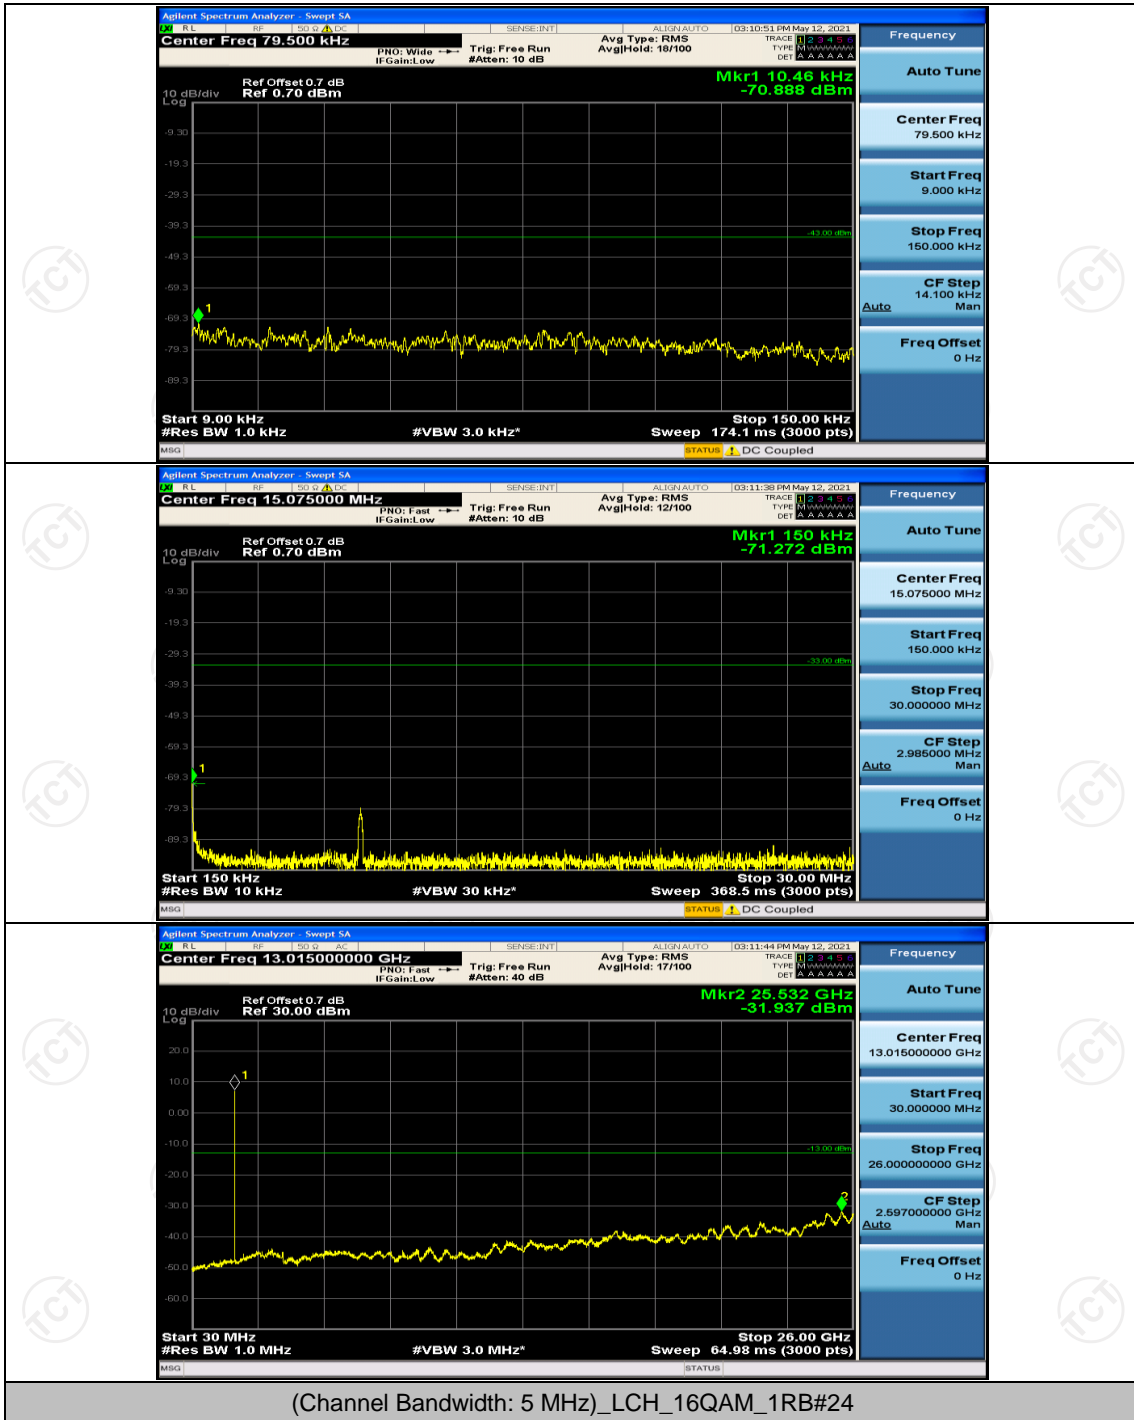

Channel Bandwidth: 3 MHz

(Channel Bandwidth: 3 MHz)_LCH_QPSK_1RB#0

(Channel Bandwidth: 3 MHz)_HCH_QPSK_1RB#0

Channel Bandwidth: 5 MHz

(Channel Bandwidth: 5 MHz)_LCH_QPSK_1RB#0

(Channel Bandwidth: 5 MHz)_HCH_16QAM_1RB#0