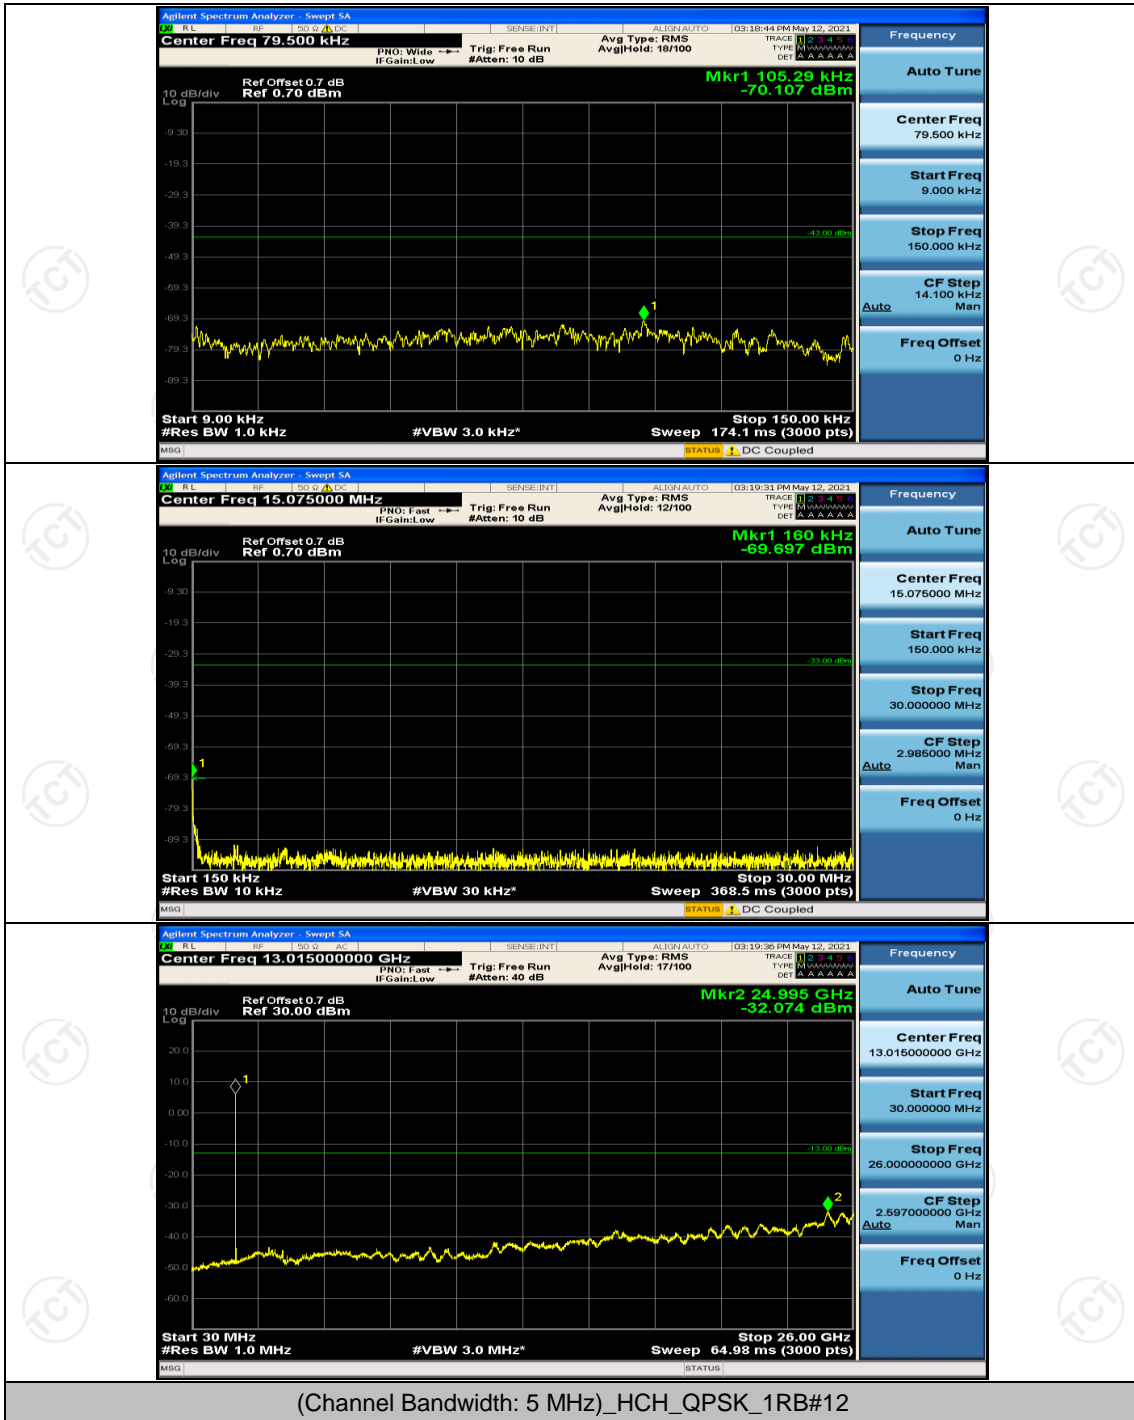

Channel Bandwidth: 3 MHz

(Channel Bandwidth: 3 MHz)_LCH_QPSK_1RB#0

(Channel Bandwidth: 3 MHz)_HCH_QPSK_1RB#0

Channel Bandwidth: 5 MHz

(Channel Bandwidth: 5 MHz)_LCH_QPSK_1RB#0

(Channel Bandwidth: 5 MHz)_HCH_16QAM_1RB#0