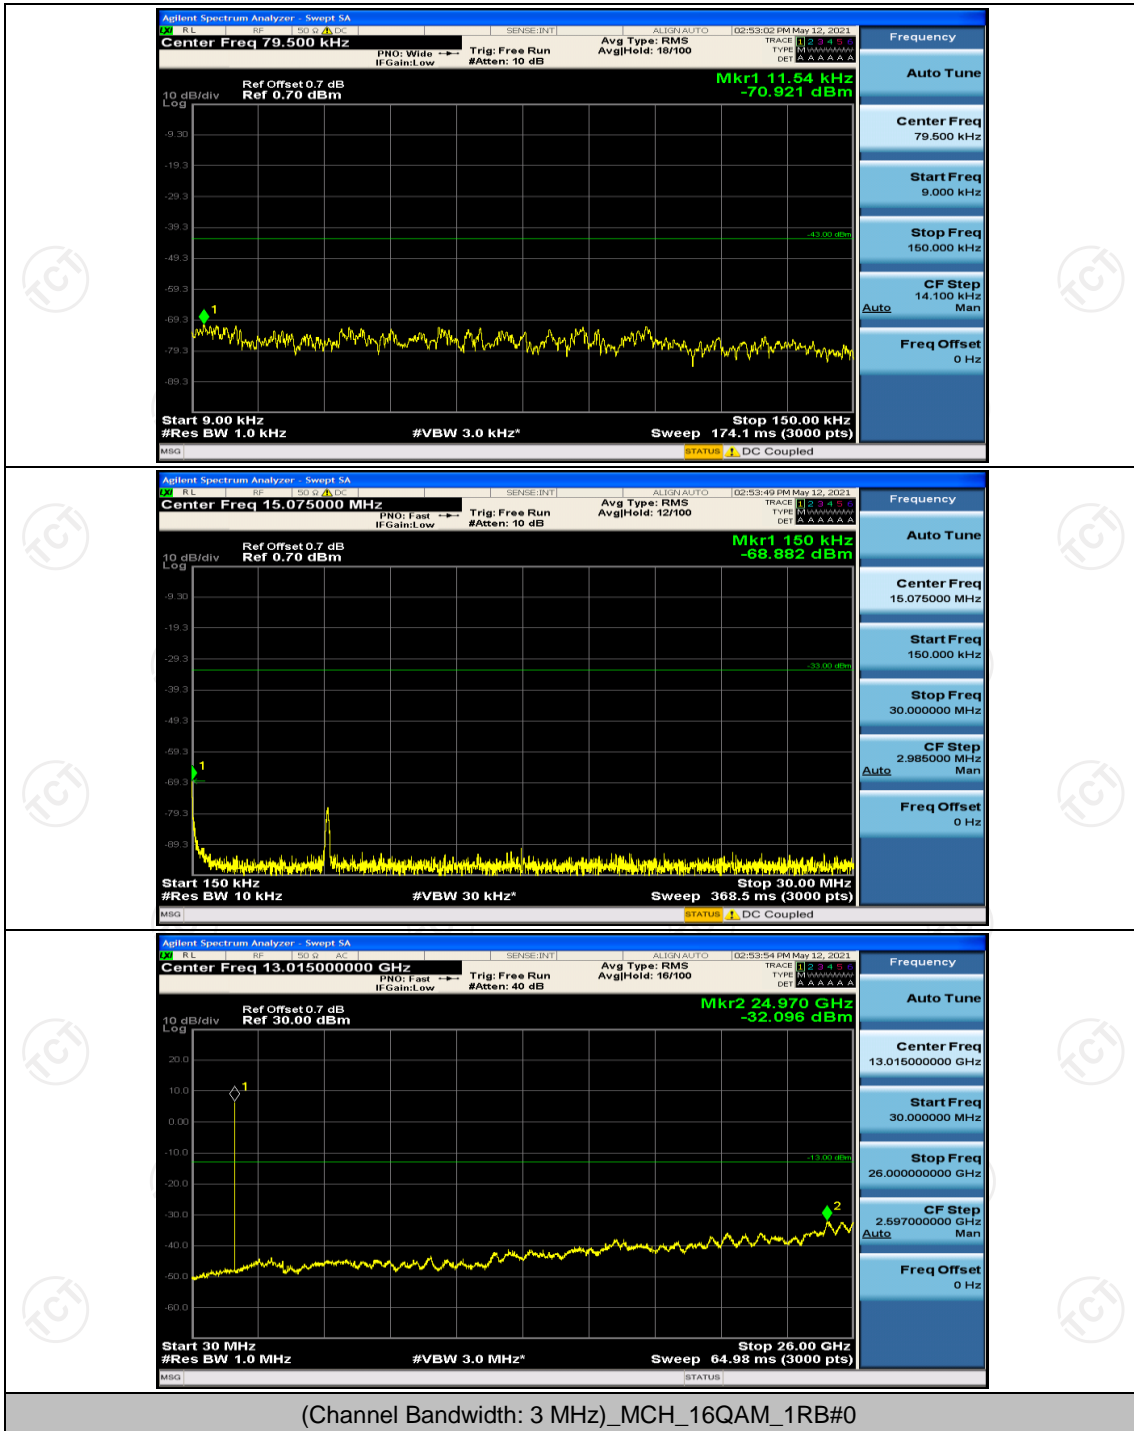

Channel Bandwidth: 3 MHz

(Channel Bandwidth: 3 MHz)_LCH_QPSK_1RB#0

(Channel Bandwidth: 3 MHz)_HCH_QPSK_1RB#0

Channel Bandwidth: 5 MHz

(Channel Bandwidth: 5 MHz)_LCH_QPSK_1RB#0

(Channel Bandwidth: 5 MHz)_HCH_16QAM_1RB#0