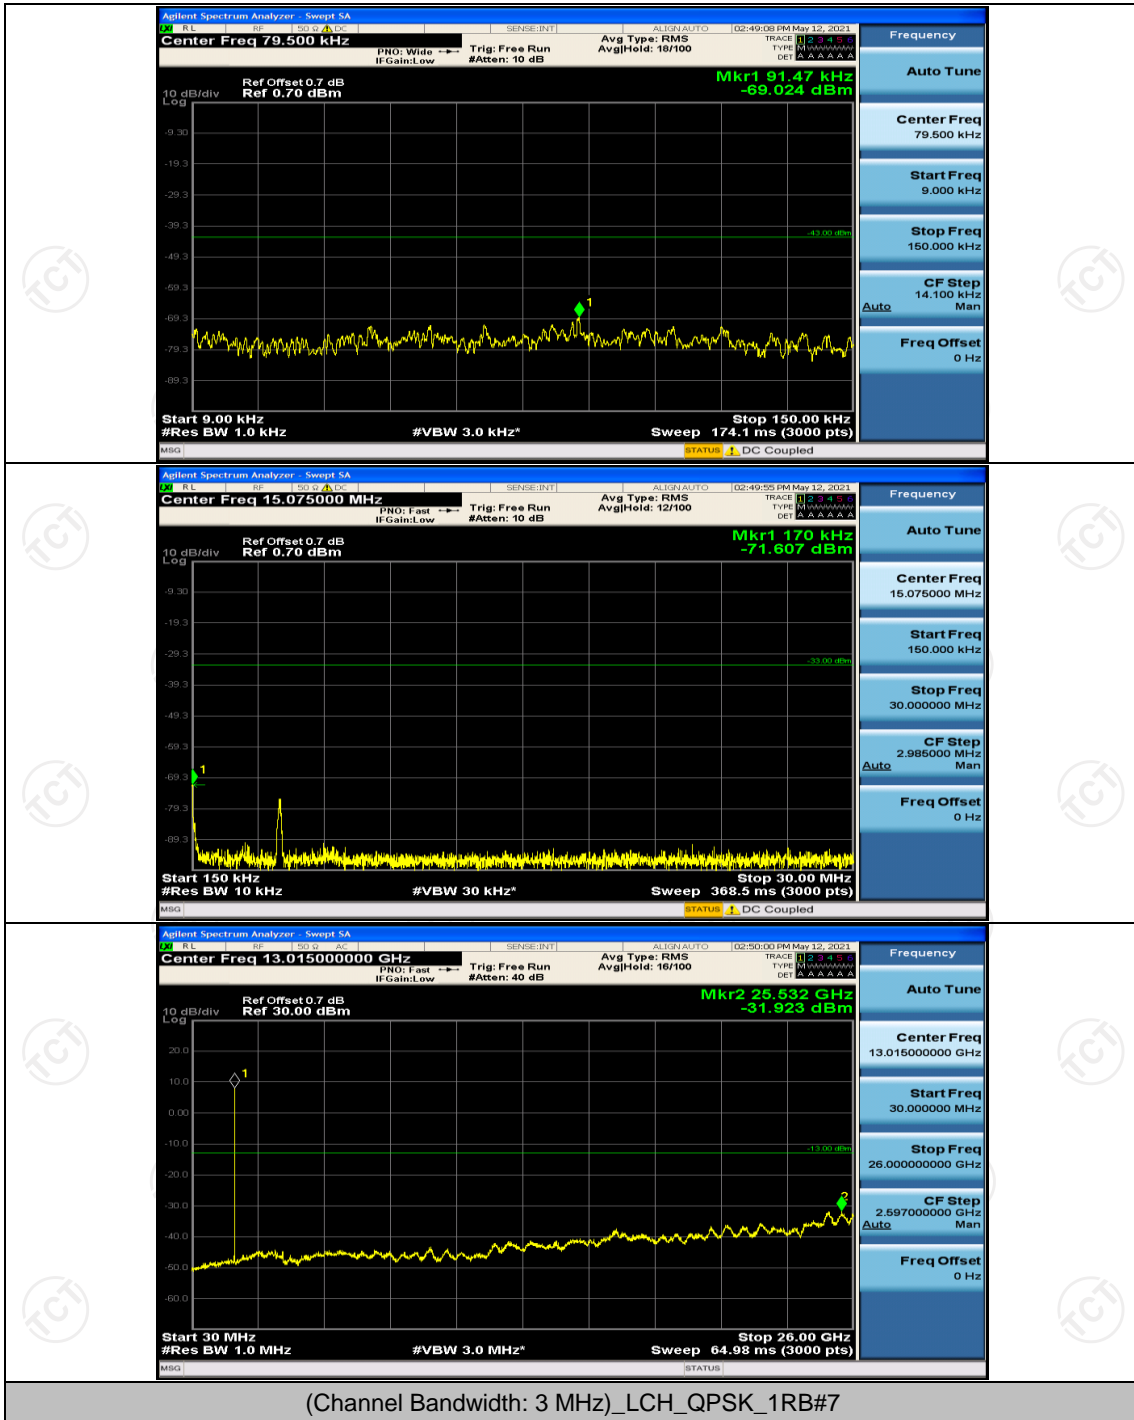

Channel Bandwidth: 3 MHz

(Channel Bandwidth: 3 MHz)_LCH_QPSK_1RB#0

(Channel Bandwidth: 3 MHz)_HCH_QPSK_1RB#0

Channel Bandwidth: 5 MHz

(Channel Bandwidth: 5 MHz)_LCH_QPSK_1RB#0

(Channel Bandwidth: 5 MHz)_HCH_16QAM_1RB#0