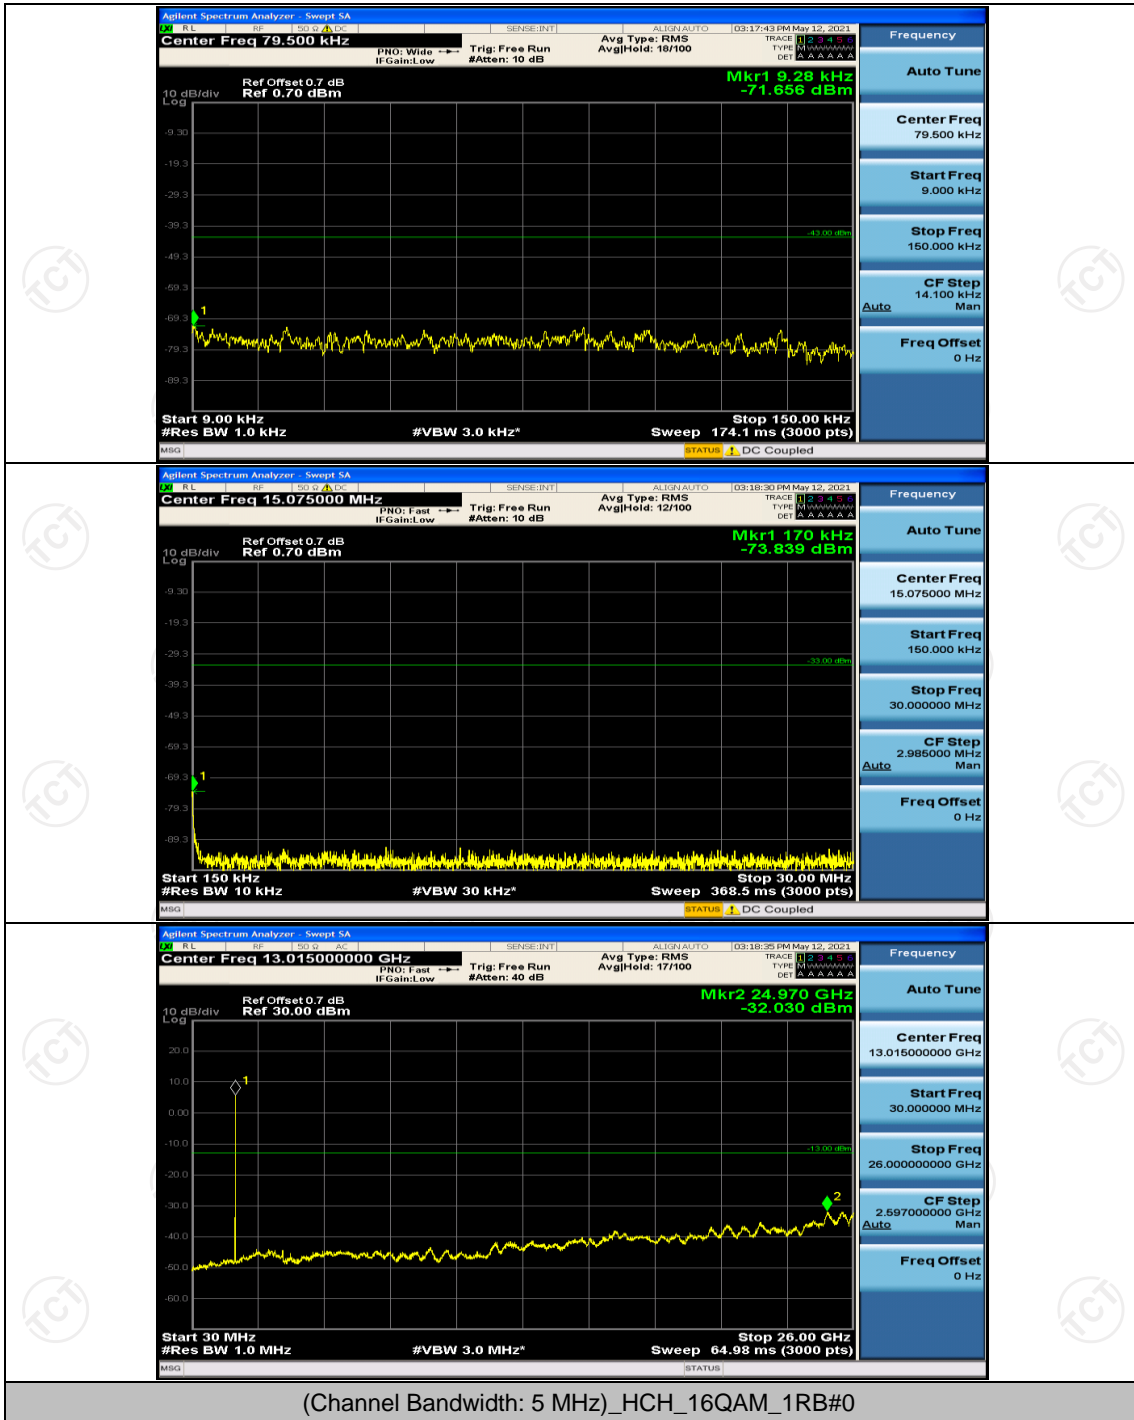

Channel Bandwidth: 3 MHz

(Channel Bandwidth: 3 MHz)_LCH_QPSK_1RB#0

(Channel Bandwidth: 3 MHz)_HCH_QPSK_1RB#0

Channel Bandwidth: 5 MHz

(Channel Bandwidth: 5 MHz)_LCH_QPSK_1RB#0

(Channel Bandwidth: 5 MHz)_HCH_16QAM_1RB#0