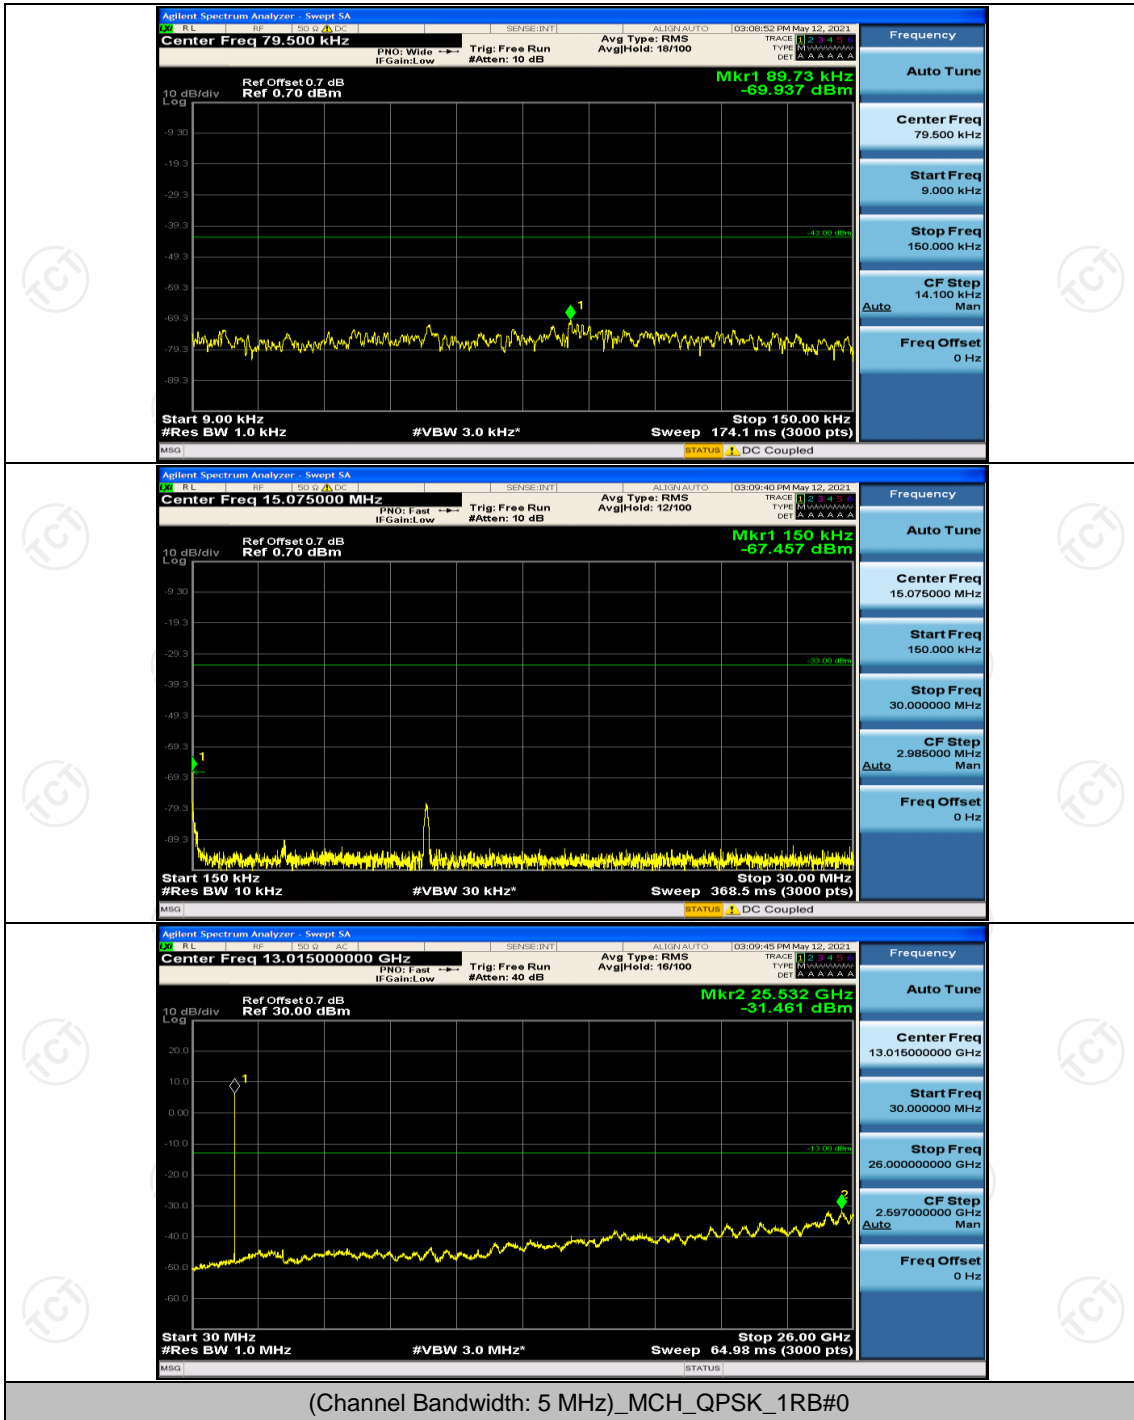

Channel Bandwidth: 3 MHz

(Channel Bandwidth: 3 MHz)_LCH_QPSK_1RB#0

(Channel Bandwidth: 3 MHz)_HCH_QPSK_1RB#0

Channel Bandwidth: 5 MHz

(Channel Bandwidth: 5 MHz)_LCH_QPSK_1RB#0

(Channel Bandwidth: 5 MHz)_HCH_16QAM_1RB#0