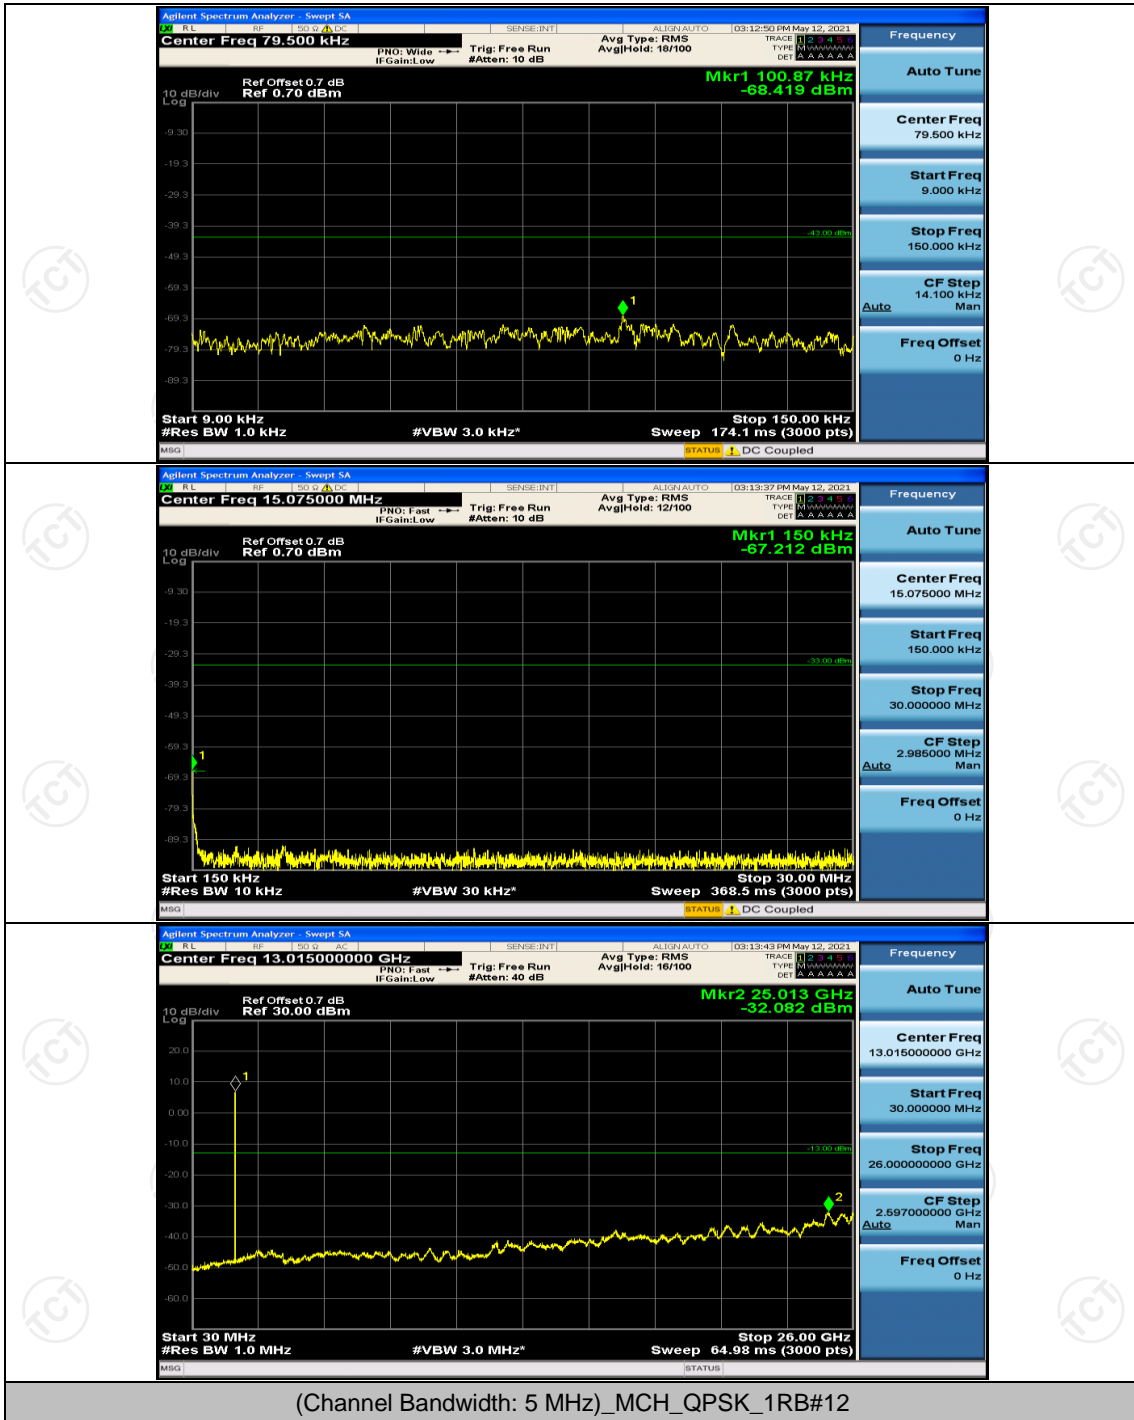

Channel Bandwidth: 3 MHz

(Channel Bandwidth: 3 MHz)_LCH_QPSK_1RB#0

(Channel Bandwidth: 3 MHz)_HCH_QPSK_1RB#0

Channel Bandwidth: 5 MHz

(Channel Bandwidth: 5 MHz)_LCH_QPSK_1RB#0

(Channel Bandwidth: 5 MHz)_HCH_16QAM_1RB#0