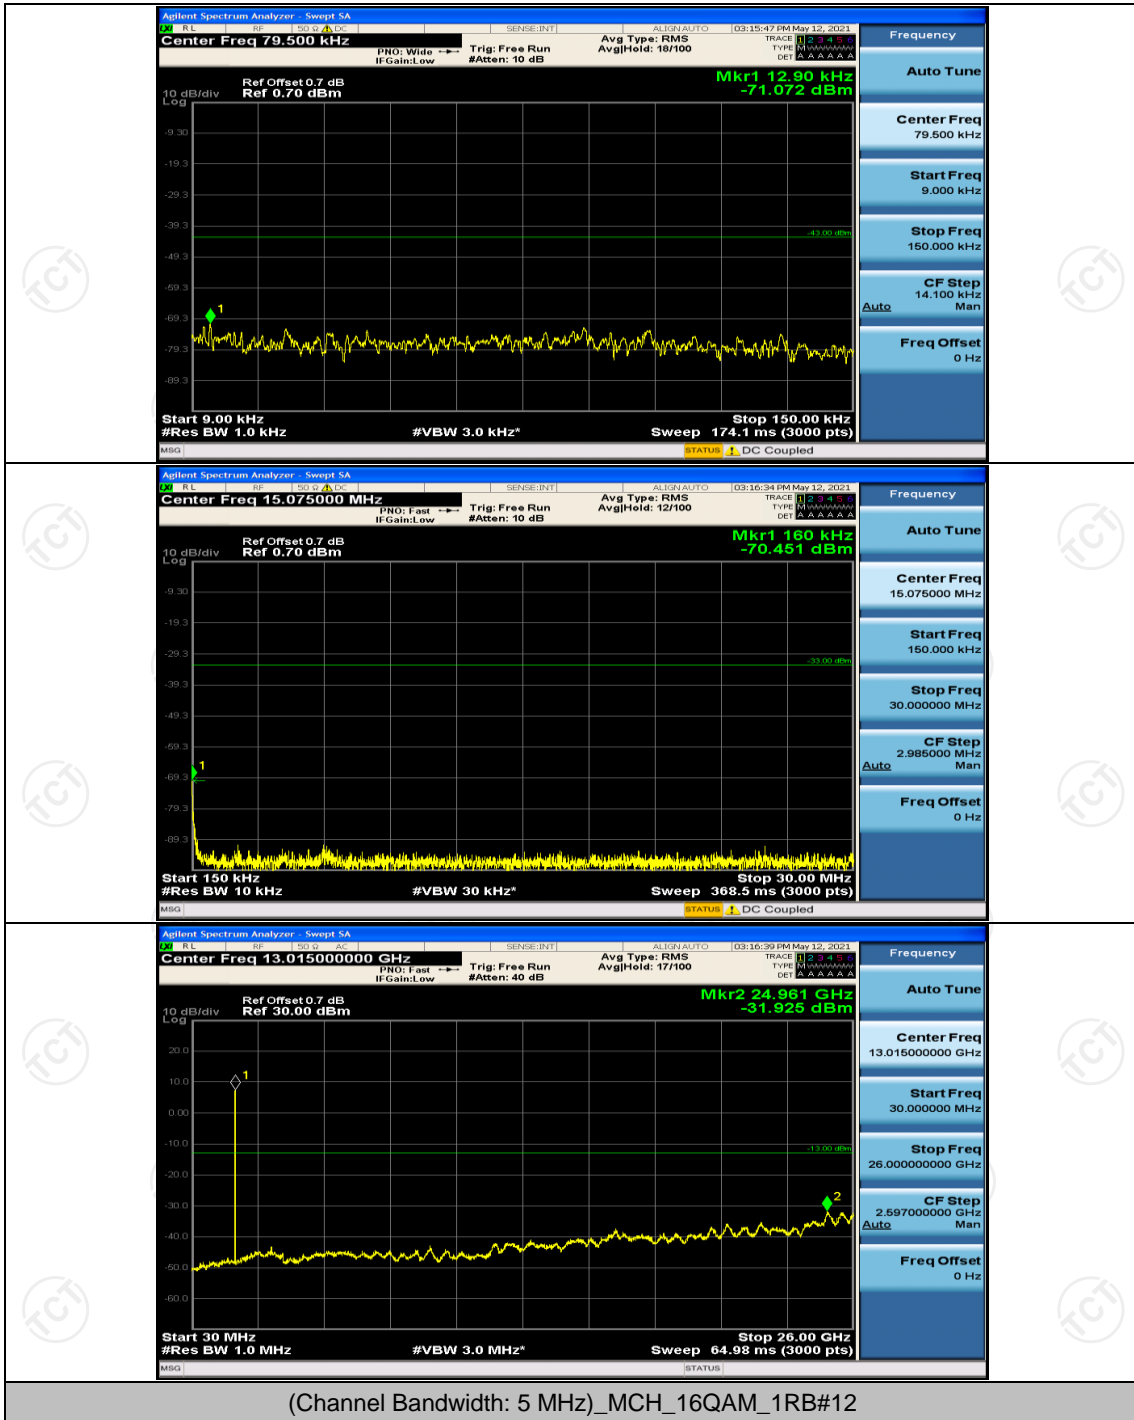

Channel Bandwidth: 3 MHz

(Channel Bandwidth: 3 MHz)_LCH_QPSK_1RB#0

(Channel Bandwidth: 3 MHz)_HCH_QPSK_1RB#0

Channel Bandwidth: 5 MHz

(Channel Bandwidth: 5 MHz)_LCH_QPSK_1RB#0

(Channel Bandwidth: 5 MHz)_HCH_16QAM_1RB#0