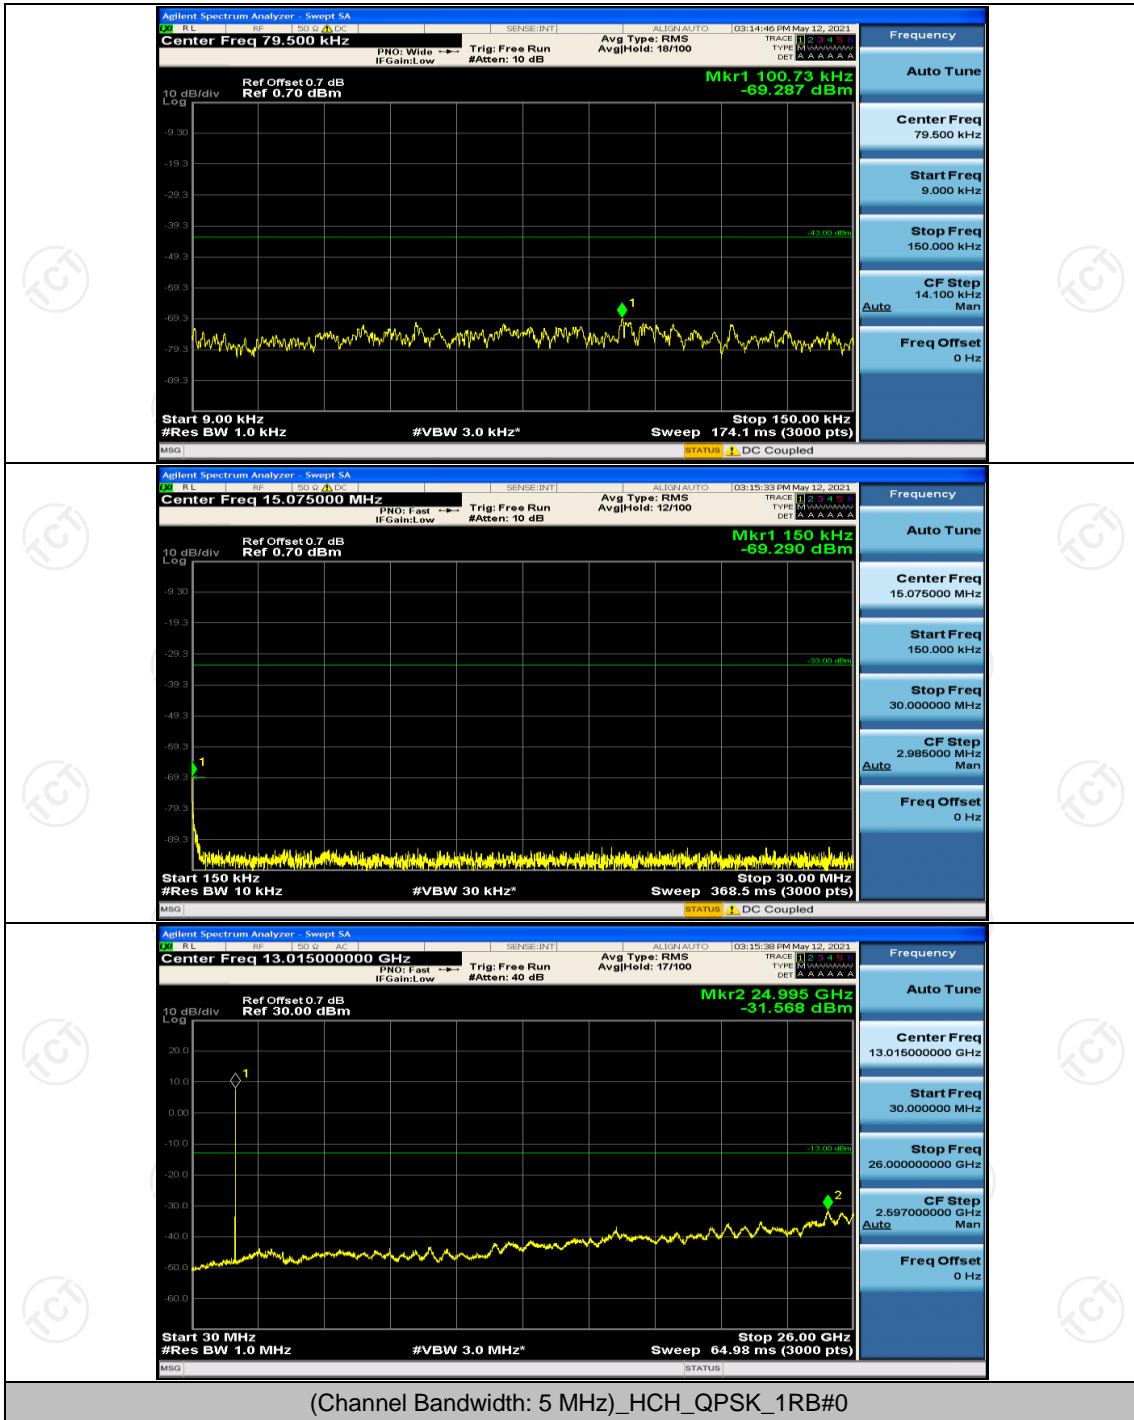

Channel Bandwidth: 3 MHz

(Channel Bandwidth: 3 MHz)_LCH_QPSK_1RB#0

(Channel Bandwidth: 3 MHz)_HCH_QPSK_1RB#0

Channel Bandwidth: 5 MHz

(Channel Bandwidth: 5 MHz)_LCH_QPSK_1RB#0

(Channel Bandwidth: 5 MHz)_HCH_16QAM_1RB#0