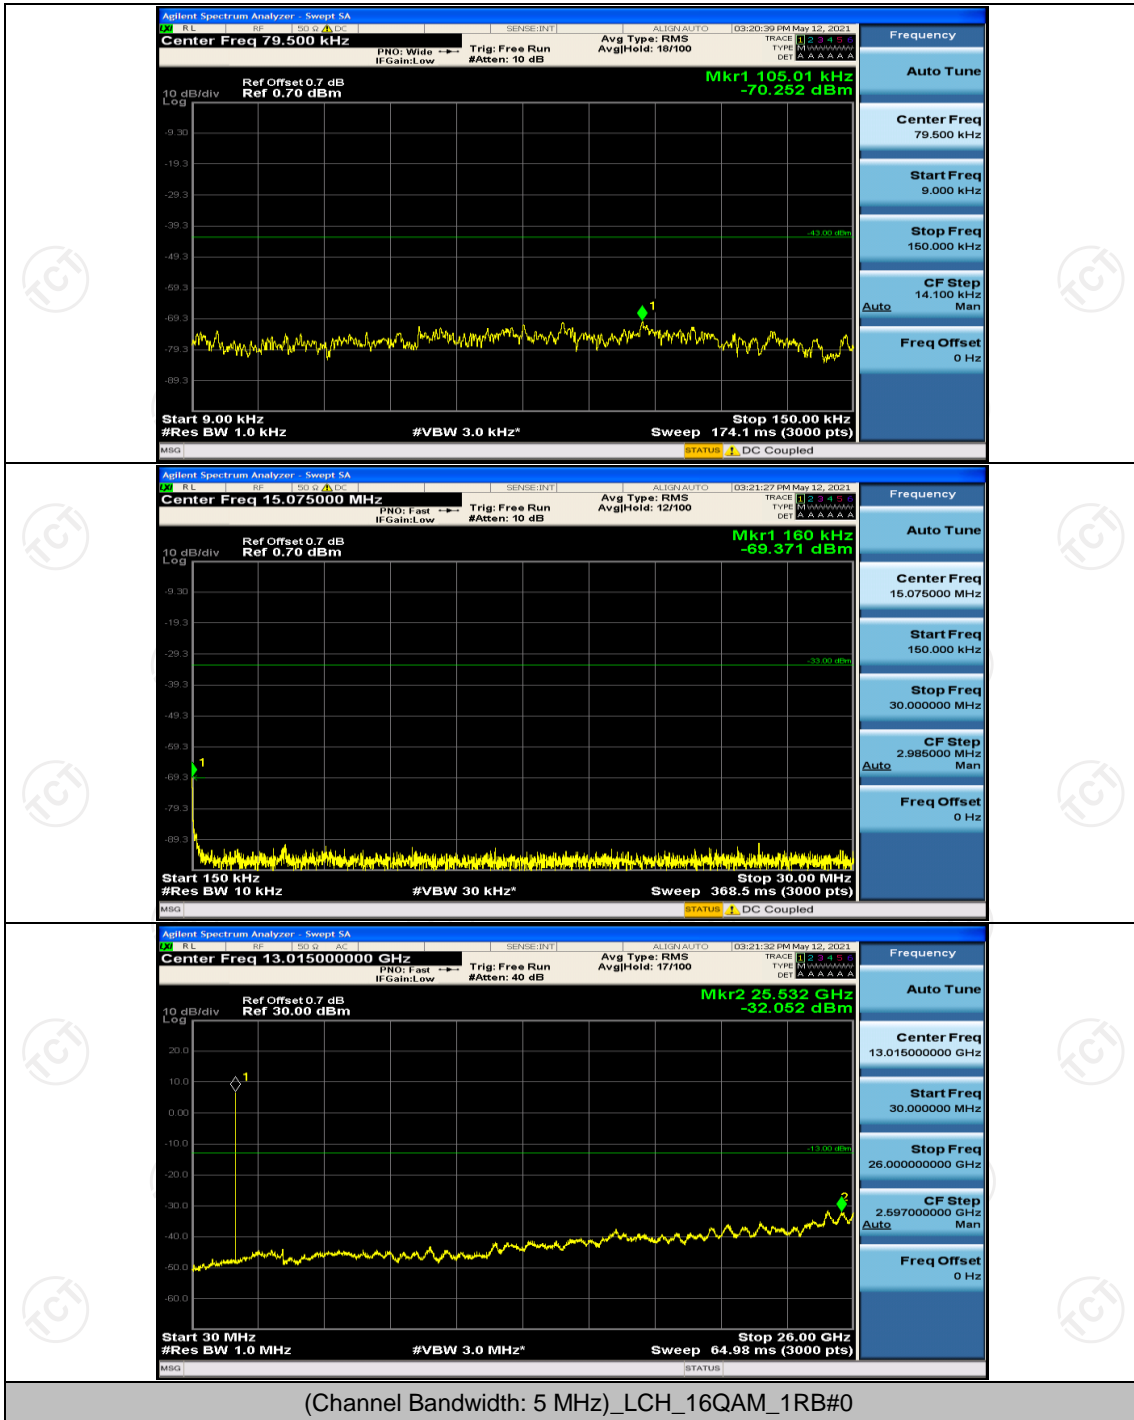

Channel Bandwidth: 3 MHz

(Channel Bandwidth: 3 MHz)_LCH_QPSK_1RB#0

(Channel Bandwidth: 3 MHz)_HCH_QPSK_1RB#0

Channel Bandwidth: 5 MHz

(Channel Bandwidth: 5 MHz)_LCH_QPSK_1RB#0

(Channel Bandwidth: 5 MHz)_HCH_16QAM_1RB#0