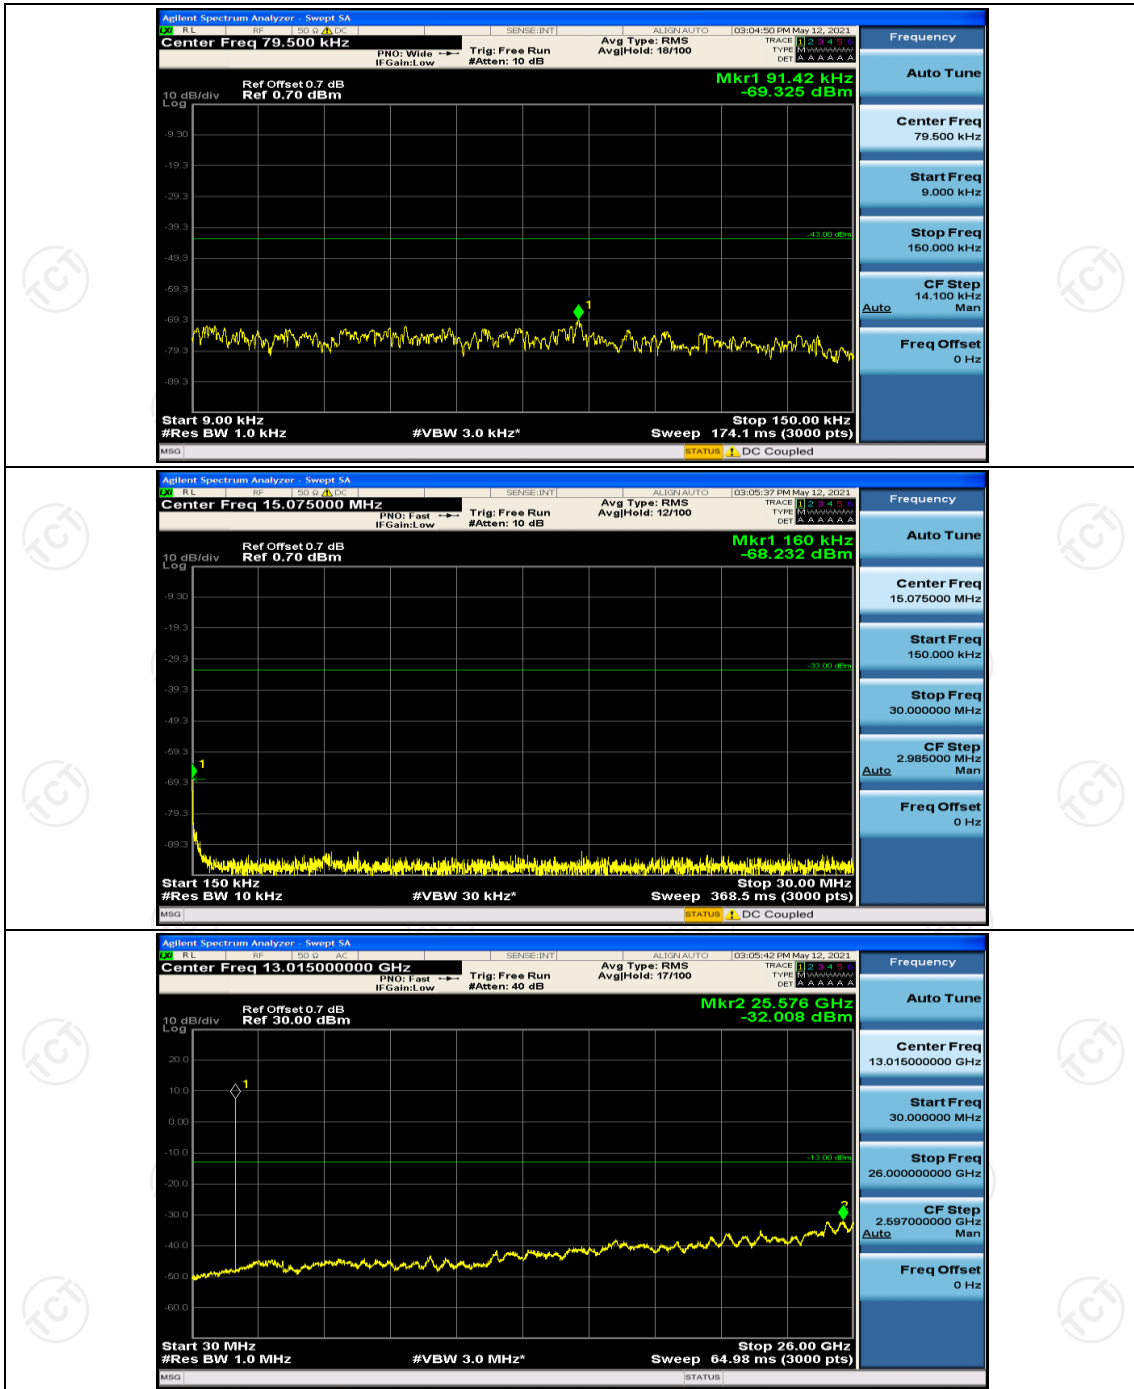

Channel Bandwidth: 3 MHz

(Channel Bandwidth: 3 MHz)_LCH_QPSK_1RB#0

(Channel Bandwidth: 3 MHz)_HCH_QPSK_1RB#0

Channel Bandwidth: 5 MHz

(Channel Bandwidth: 5 MHz)_LCH_QPSK_1RB#0

(Channel Bandwidth: 5 MHz)_HCH_16QAM_1RB#0