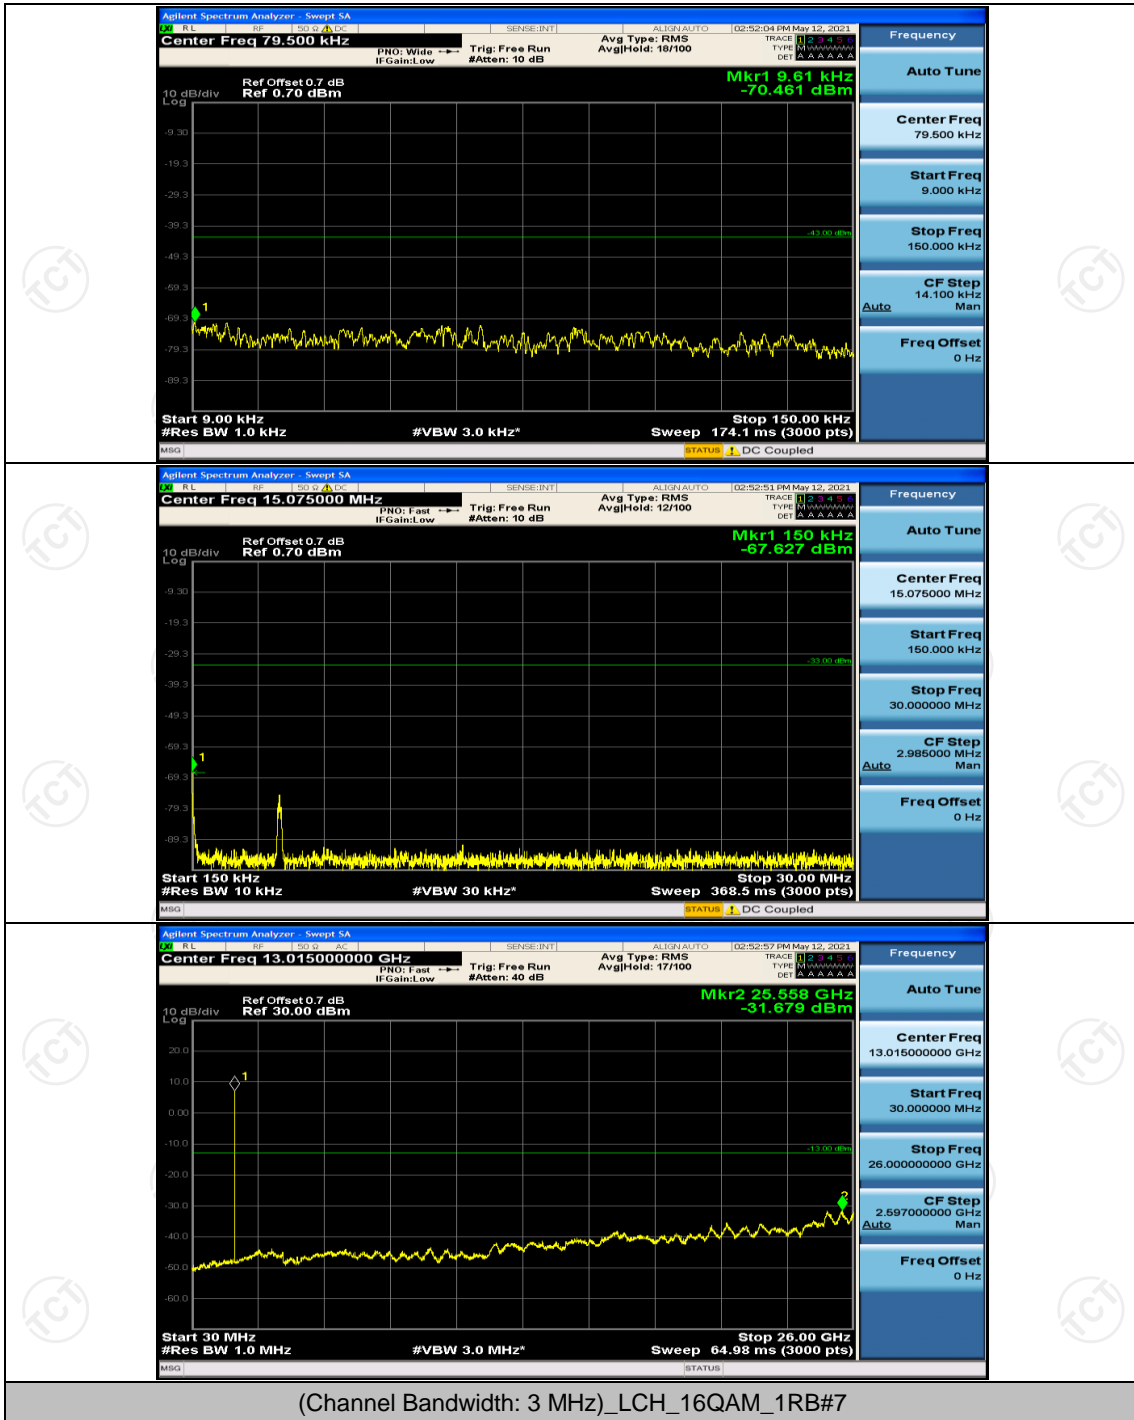

Channel Bandwidth: 3 MHz

(Channel Bandwidth: 3 MHz)_LCH_QPSK_1RB#0

(Channel Bandwidth: 3 MHz)_HCH_QPSK_1RB#0

Channel Bandwidth: 5 MHz

(Channel Bandwidth: 5 MHz)_LCH_QPSK_1RB#0

(Channel Bandwidth: 5 MHz)_HCH_16QAM_1RB#0