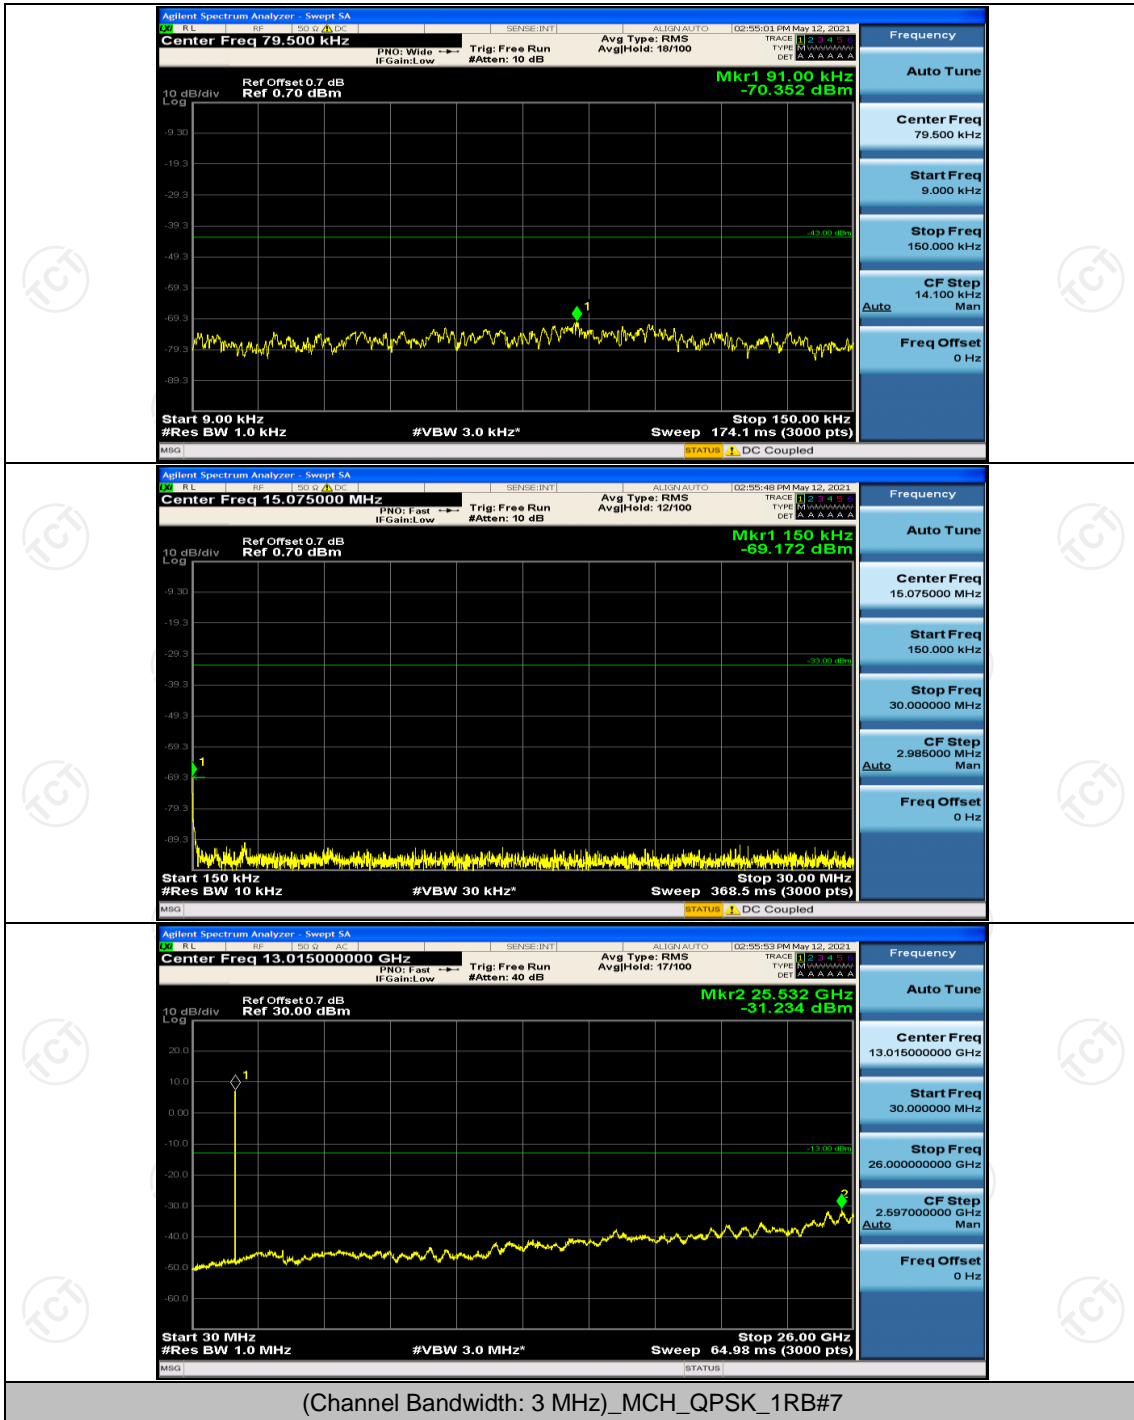

Channel Bandwidth: 3 MHz

(Channel Bandwidth: 3 MHz)_LCH_QPSK_1RB#0

(Channel Bandwidth: 3 MHz)_HCH_QPSK_1RB#0

Channel Bandwidth: 5 MHz

(Channel Bandwidth: 5 MHz)_LCH_QPSK_1RB#0

(Channel Bandwidth: 5 MHz)_HCH_16QAM_1RB#0