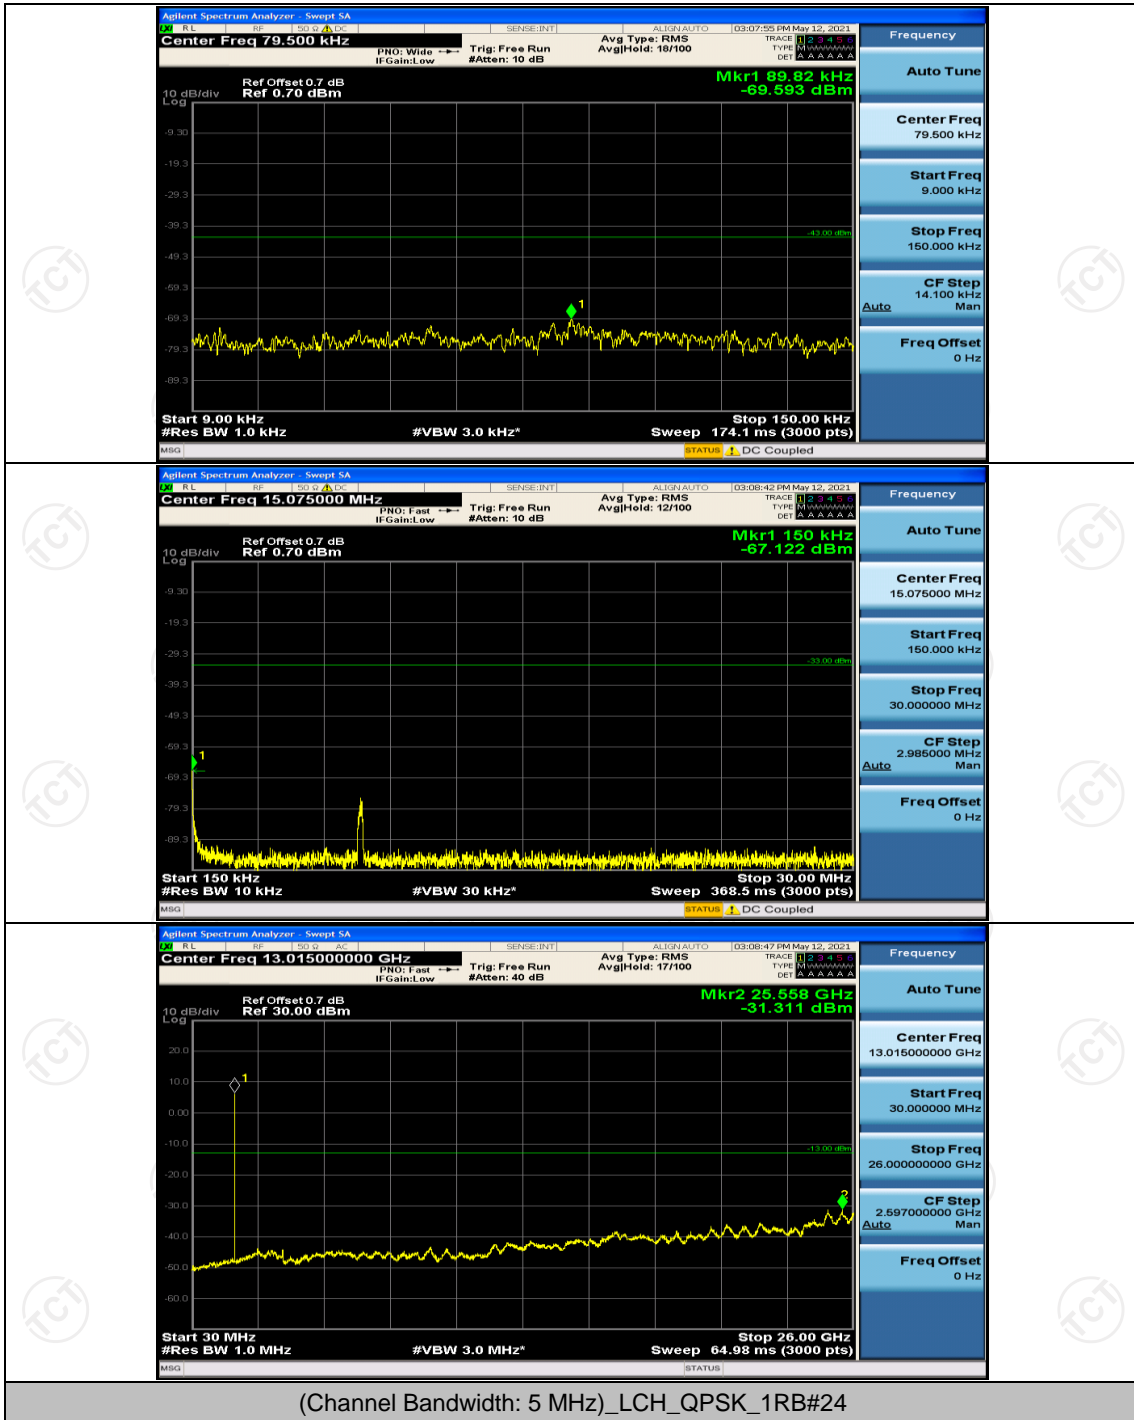

Channel Bandwidth: 3 MHz

(Channel Bandwidth: 3 MHz)_LCH_QPSK_1RB#0

(Channel Bandwidth: 3 MHz)_HCH_QPSK_1RB#0

Channel Bandwidth: 5 MHz

(Channel Bandwidth: 5 MHz)_LCH_QPSK_1RB#0

(Channel Bandwidth: 5 MHz)_HCH_16QAM_1RB#0