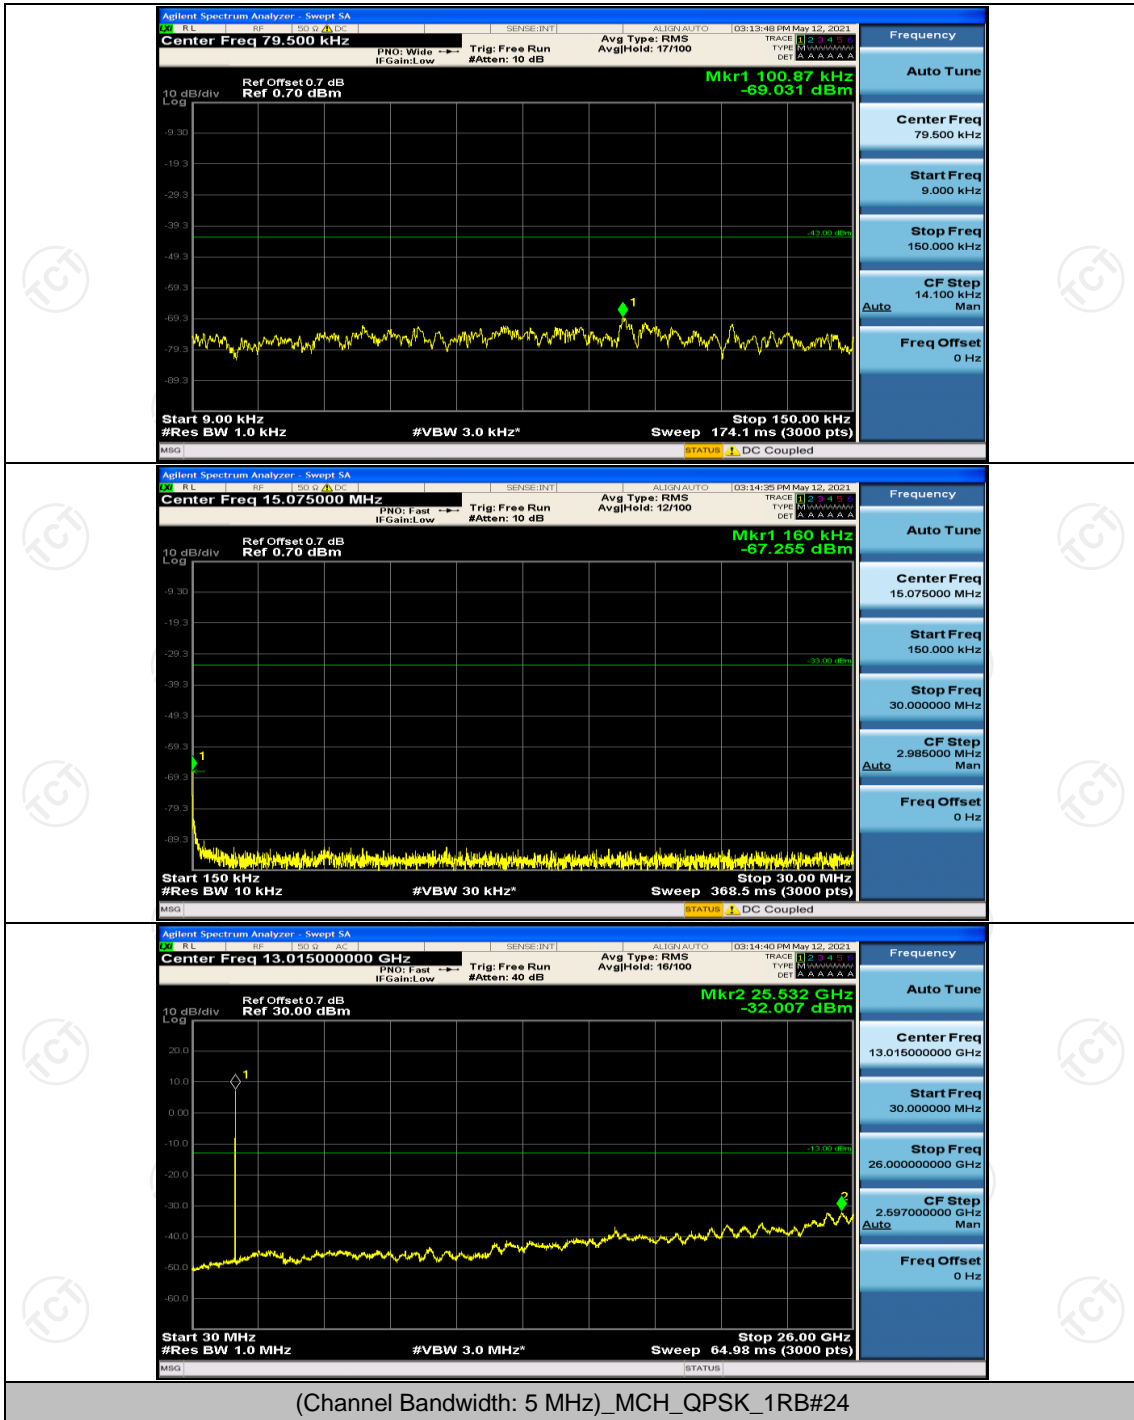

Channel Bandwidth: 3 MHz

(Channel Bandwidth: 3 MHz)_LCH_QPSK_1RB#0

(Channel Bandwidth: 3 MHz)_HCH_QPSK_1RB#0

Channel Bandwidth: 5 MHz

(Channel Bandwidth: 5 MHz)_LCH_QPSK_1RB#0

(Channel Bandwidth: 5 MHz)_HCH_16QAM_1RB#0