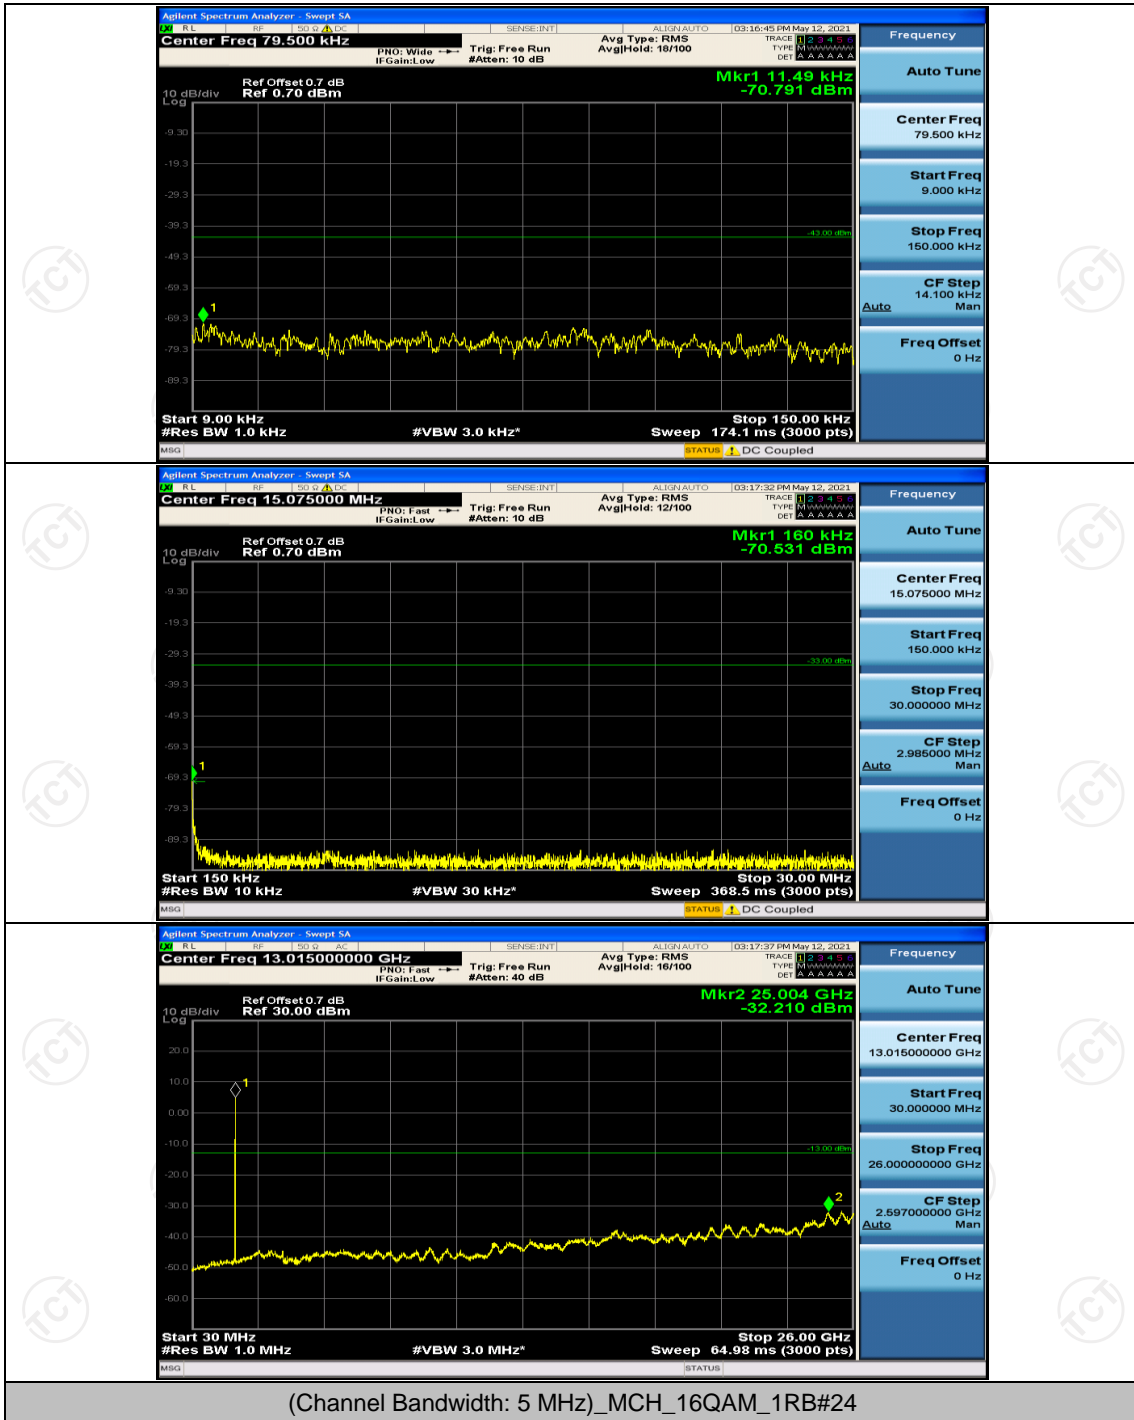

Channel Bandwidth: 3 MHz

(Channel Bandwidth: 3 MHz)_LCH_QPSK_1RB#0

(Channel Bandwidth: 3 MHz)_HCH_QPSK_1RB#0

Channel Bandwidth: 5 MHz

(Channel Bandwidth: 5 MHz)_LCH_QPSK_1RB#0

(Channel Bandwidth: 5 MHz)_HCH_16QAM_1RB#0