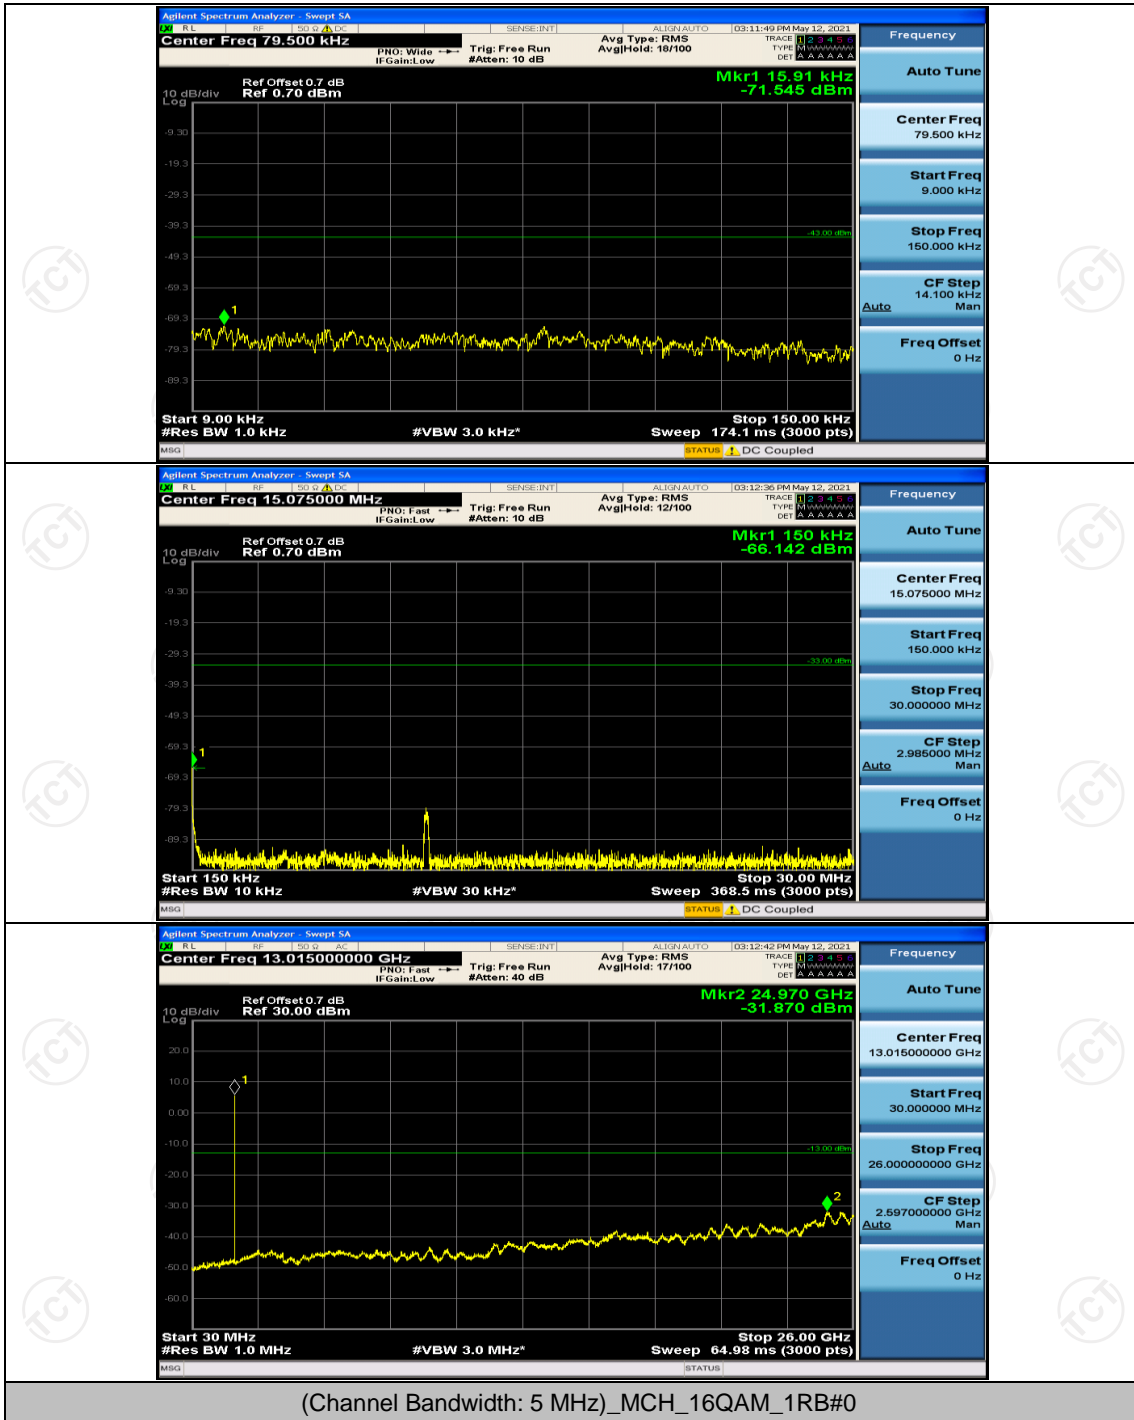

Channel Bandwidth: 3 MHz

(Channel Bandwidth: 3 MHz)_LCH_QPSK_1RB#0

(Channel Bandwidth: 3 MHz)_HCH_QPSK_1RB#0

Channel Bandwidth: 5 MHz

(Channel Bandwidth: 5 MHz)_LCH_QPSK_1RB#0

(Channel Bandwidth: 5 MHz)_HCH_16QAM_1RB#0