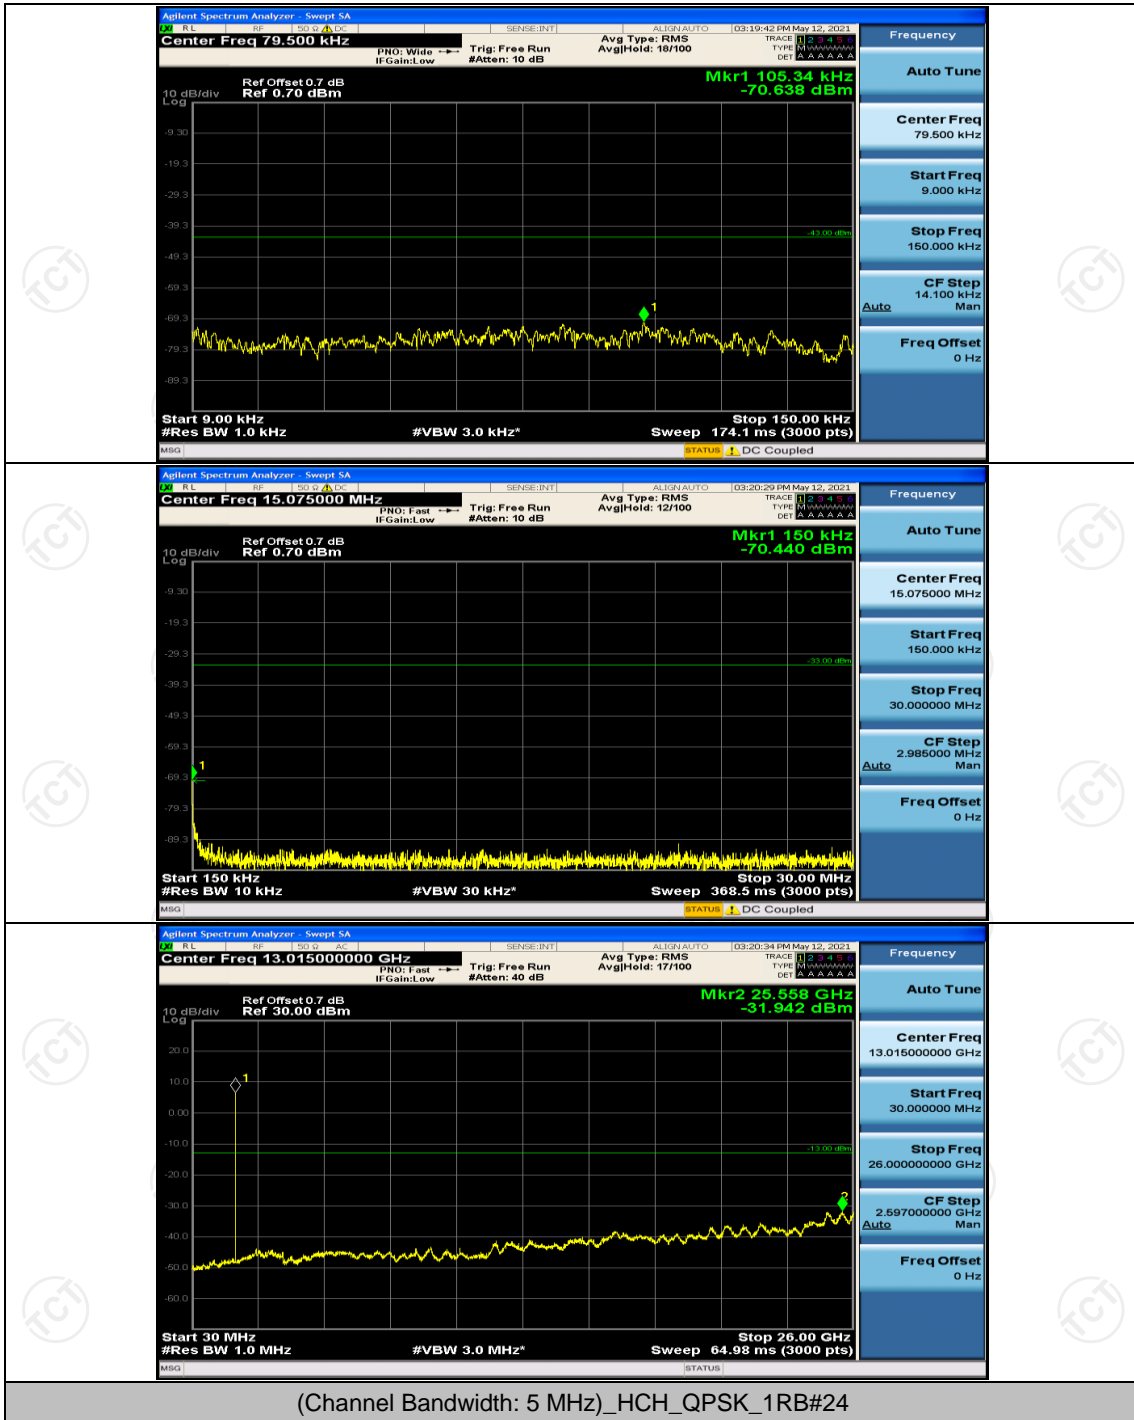

Channel Bandwidth: 3 MHz

(Channel Bandwidth: 3 MHz)_LCH_QPSK_1RB#0

(Channel Bandwidth: 3 MHz)_HCH_QPSK_1RB#0

Channel Bandwidth: 5 MHz

(Channel Bandwidth: 5 MHz)_LCH_QPSK_1RB#0

(Channel Bandwidth: 5 MHz)_HCH_16QAM_1RB#0