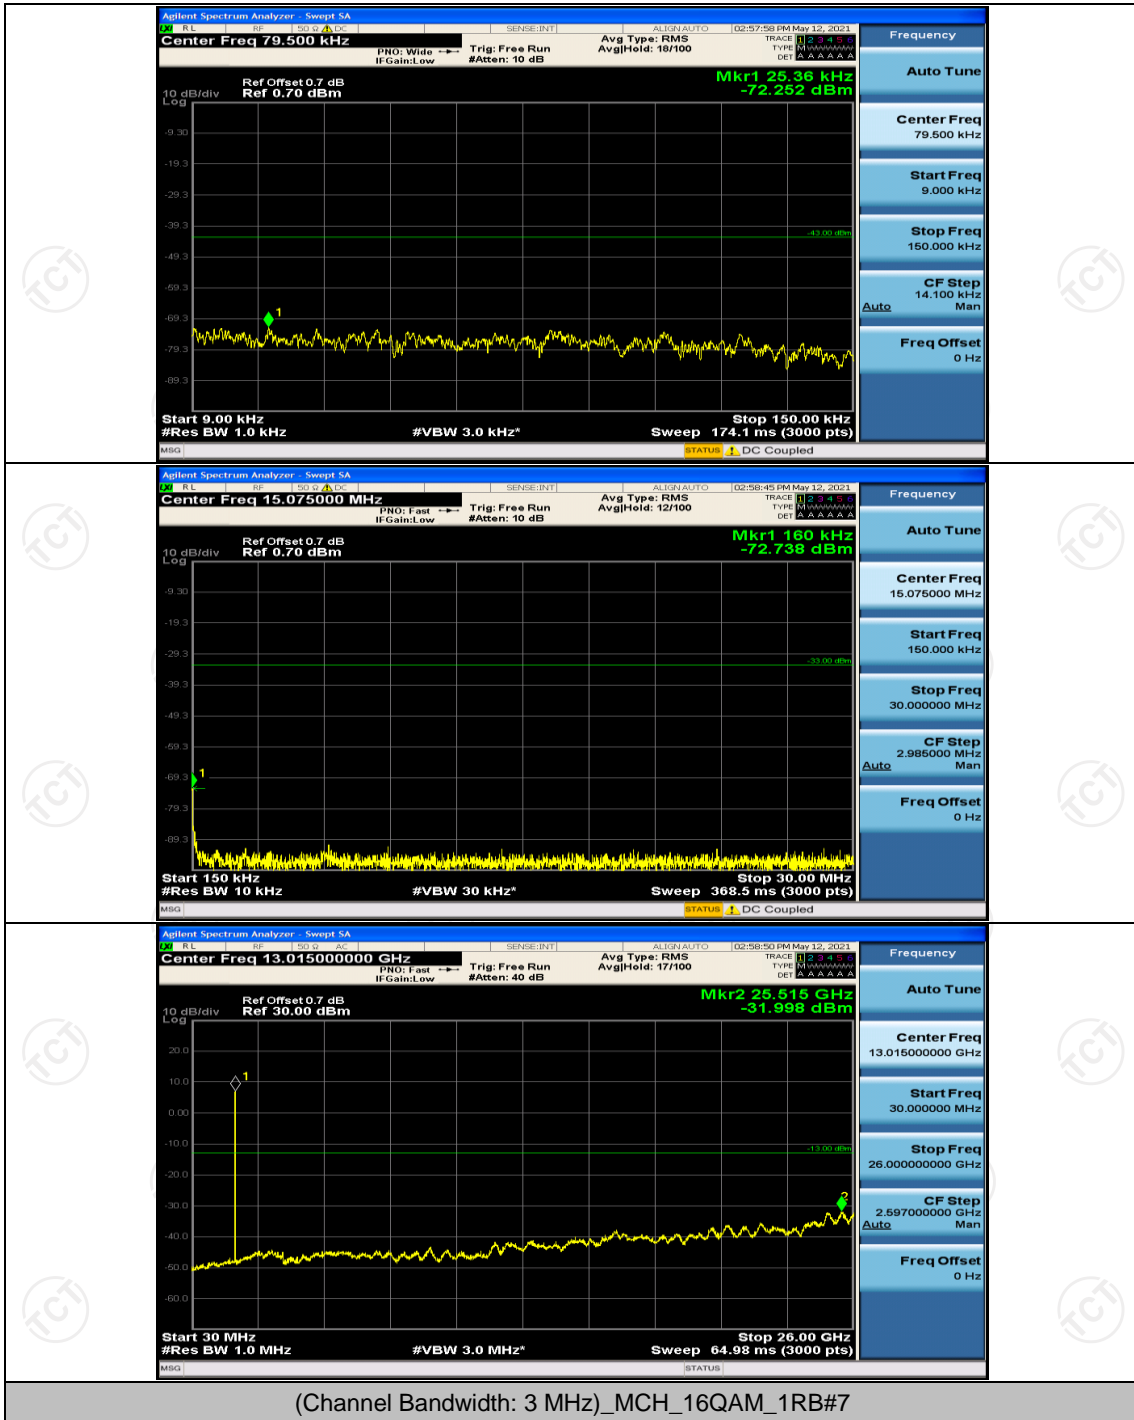

Channel Bandwidth: 3 MHz

(Channel Bandwidth: 3 MHz)_LCH_QPSK_1RB#0

(Channel Bandwidth: 3 MHz)_HCH_QPSK_1RB#0

Channel Bandwidth: 5 MHz

(Channel Bandwidth: 5 MHz)_LCH_QPSK_1RB#0

(Channel Bandwidth: 5 MHz)_HCH_16QAM_1RB#0