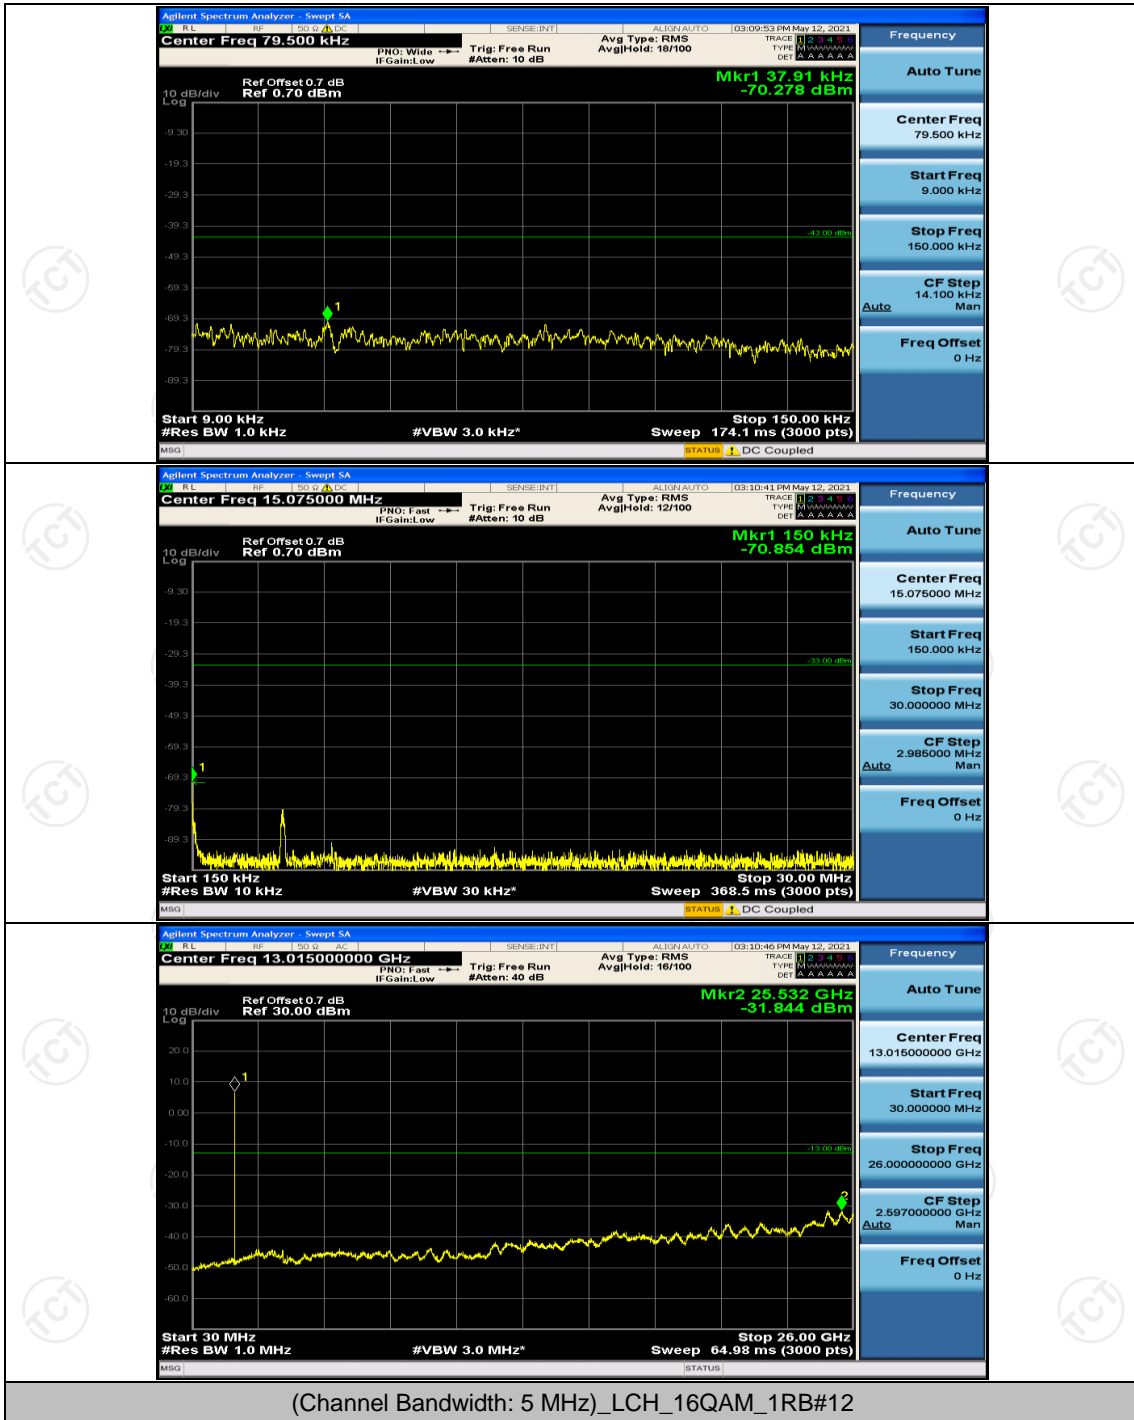

Channel Bandwidth: 3 MHz

(Channel Bandwidth: 3 MHz)_LCH_QPSK_1RB#0

(Channel Bandwidth: 3 MHz)_HCH_QPSK_1RB#0

Channel Bandwidth: 5 MHz

(Channel Bandwidth: 5 MHz)_LCH_QPSK_1RB#0

(Channel Bandwidth: 5 MHz)_HCH_16QAM_1RB#0