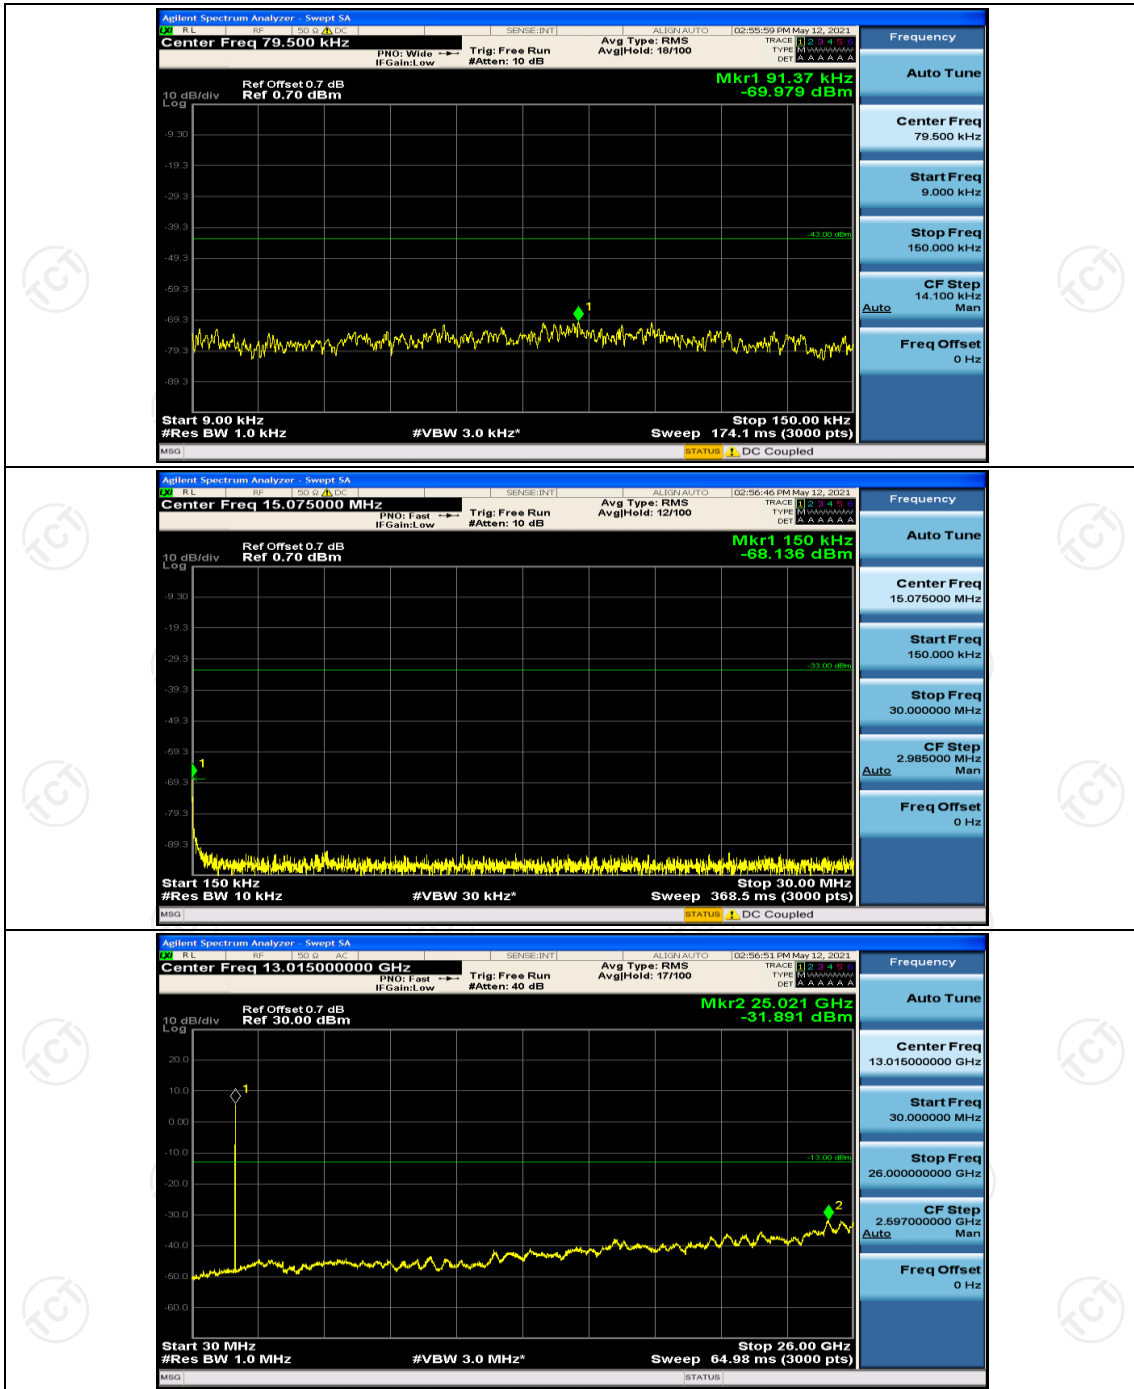

Channel Bandwidth: 3 MHz

(Channel Bandwidth: 3 MHz)_LCH_QPSK_1RB#0

(Channel Bandwidth: 3 MHz)_HCH_QPSK_1RB#0

Channel Bandwidth: 5 MHz

(Channel Bandwidth: 5 MHz)_LCH_QPSK_1RB#0

(Channel Bandwidth: 5 MHz)_HCH_16QAM_1RB#0