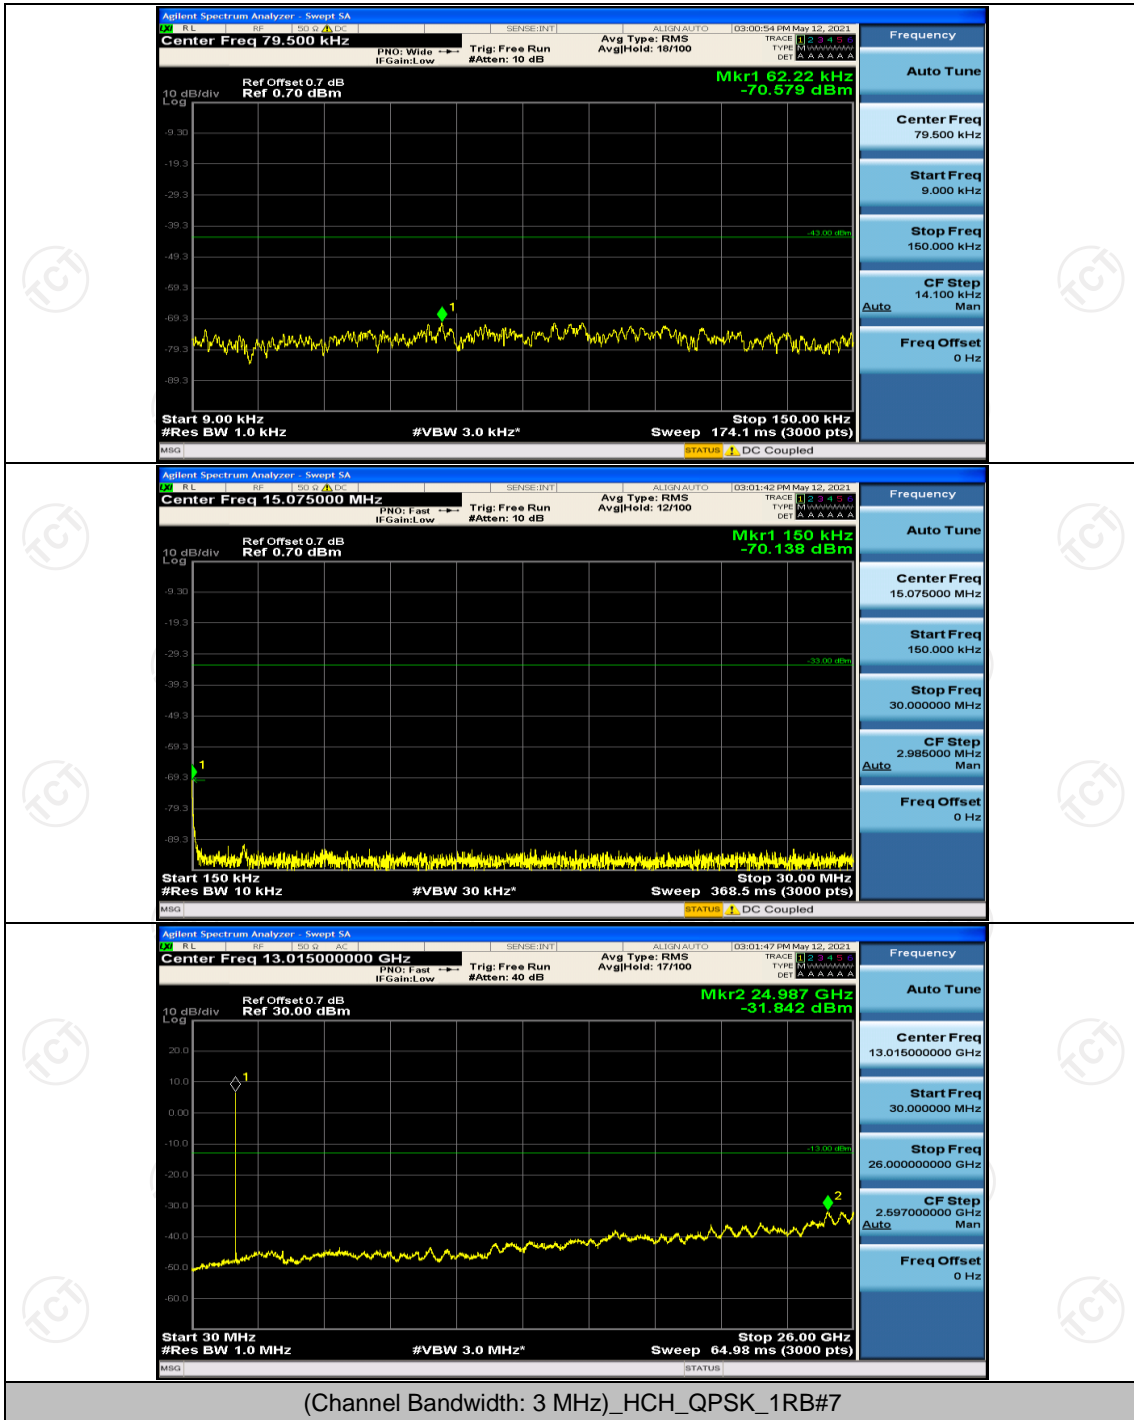

Channel Bandwidth: 3 MHz

(Channel Bandwidth: 3 MHz)_LCH_QPSK_1RB#0

(Channel Bandwidth: 3 MHz)_HCH_QPSK_1RB#0

Channel Bandwidth: 5 MHz

(Channel Bandwidth: 5 MHz)_LCH_QPSK_1RB#0

(Channel Bandwidth: 5 MHz)_HCH_16QAM_1RB#0