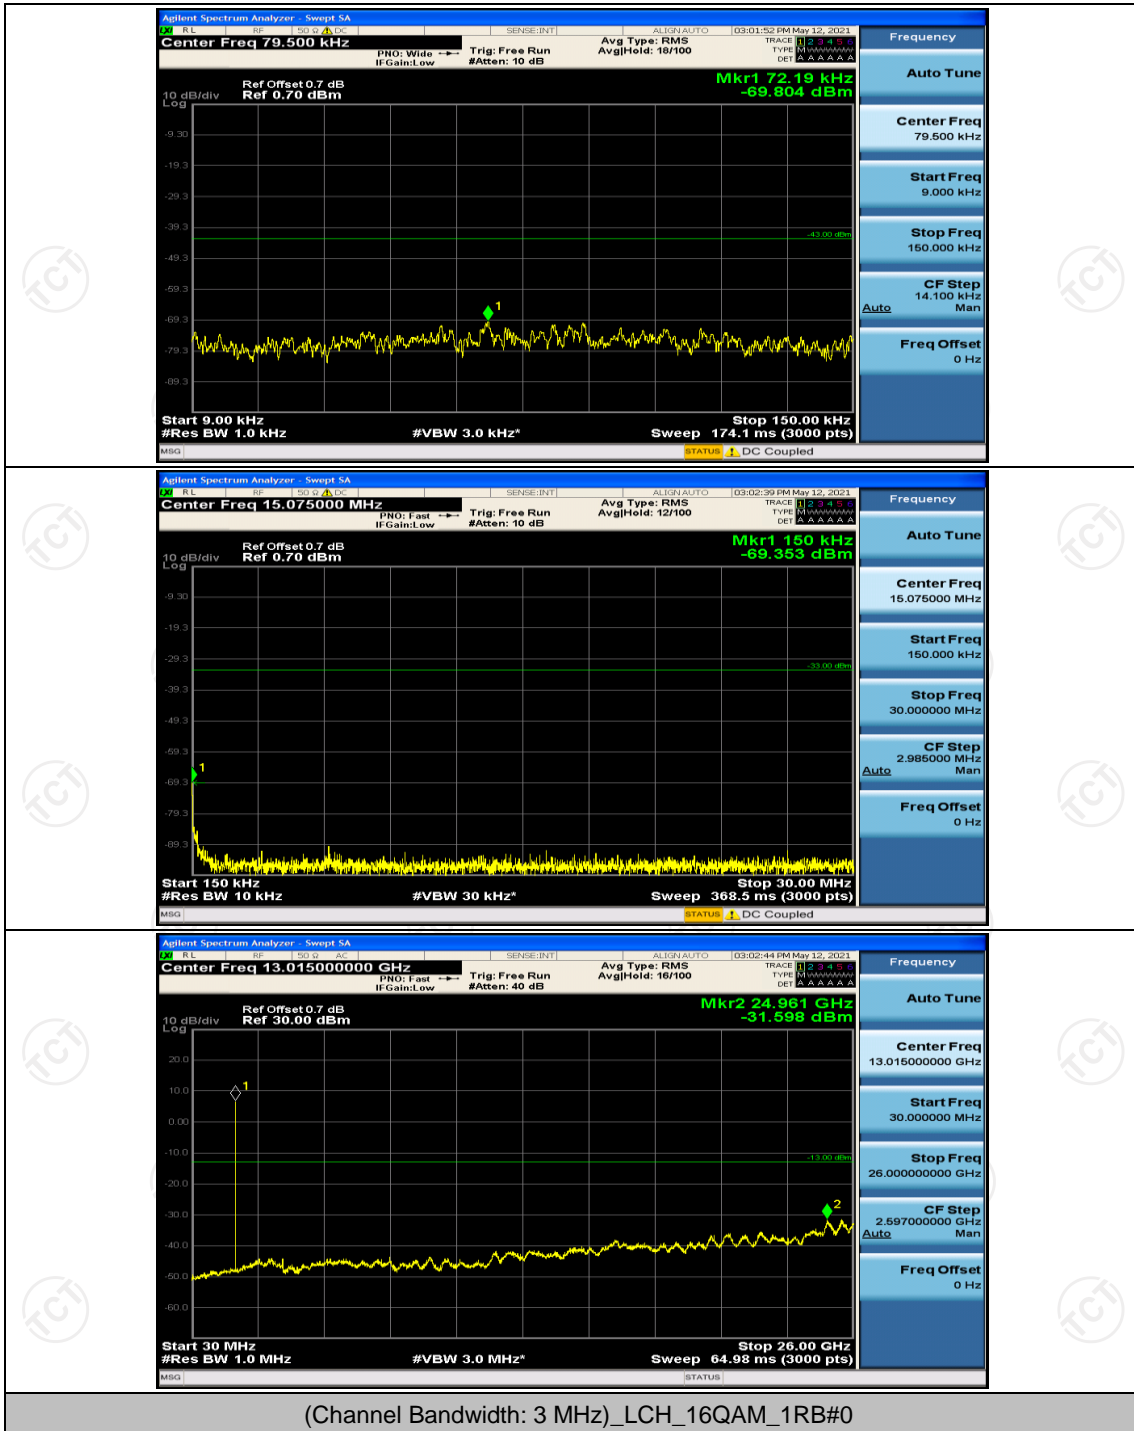

Channel Bandwidth: 3 MHz

(Channel Bandwidth: 3 MHz)_LCH_QPSK_1RB#0

(Channel Bandwidth: 3 MHz)_HCH_QPSK_1RB#0

Channel Bandwidth: 5 MHz

(Channel Bandwidth: 5 MHz)_LCH_QPSK_1RB#0

(Channel Bandwidth: 5 MHz)_HCH_16QAM_1RB#0