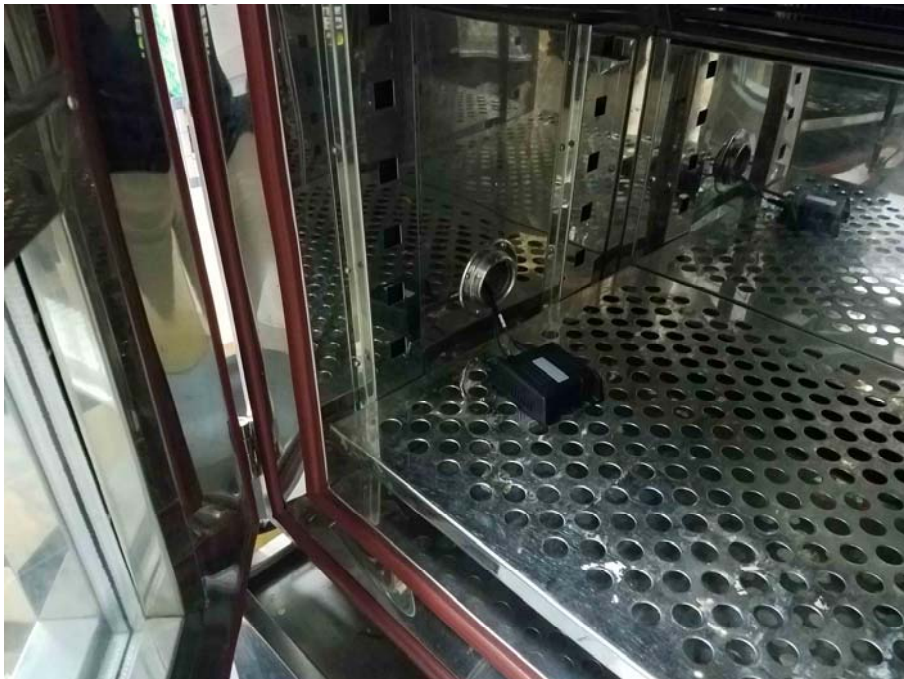

Extreme Condition Test Setup