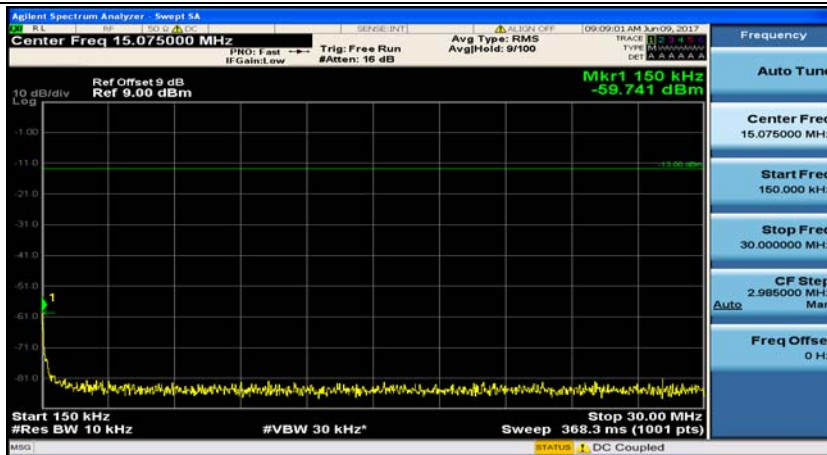

(Channel Bandwidth: 5 MHz)_HCH_QPSK_1RB#0