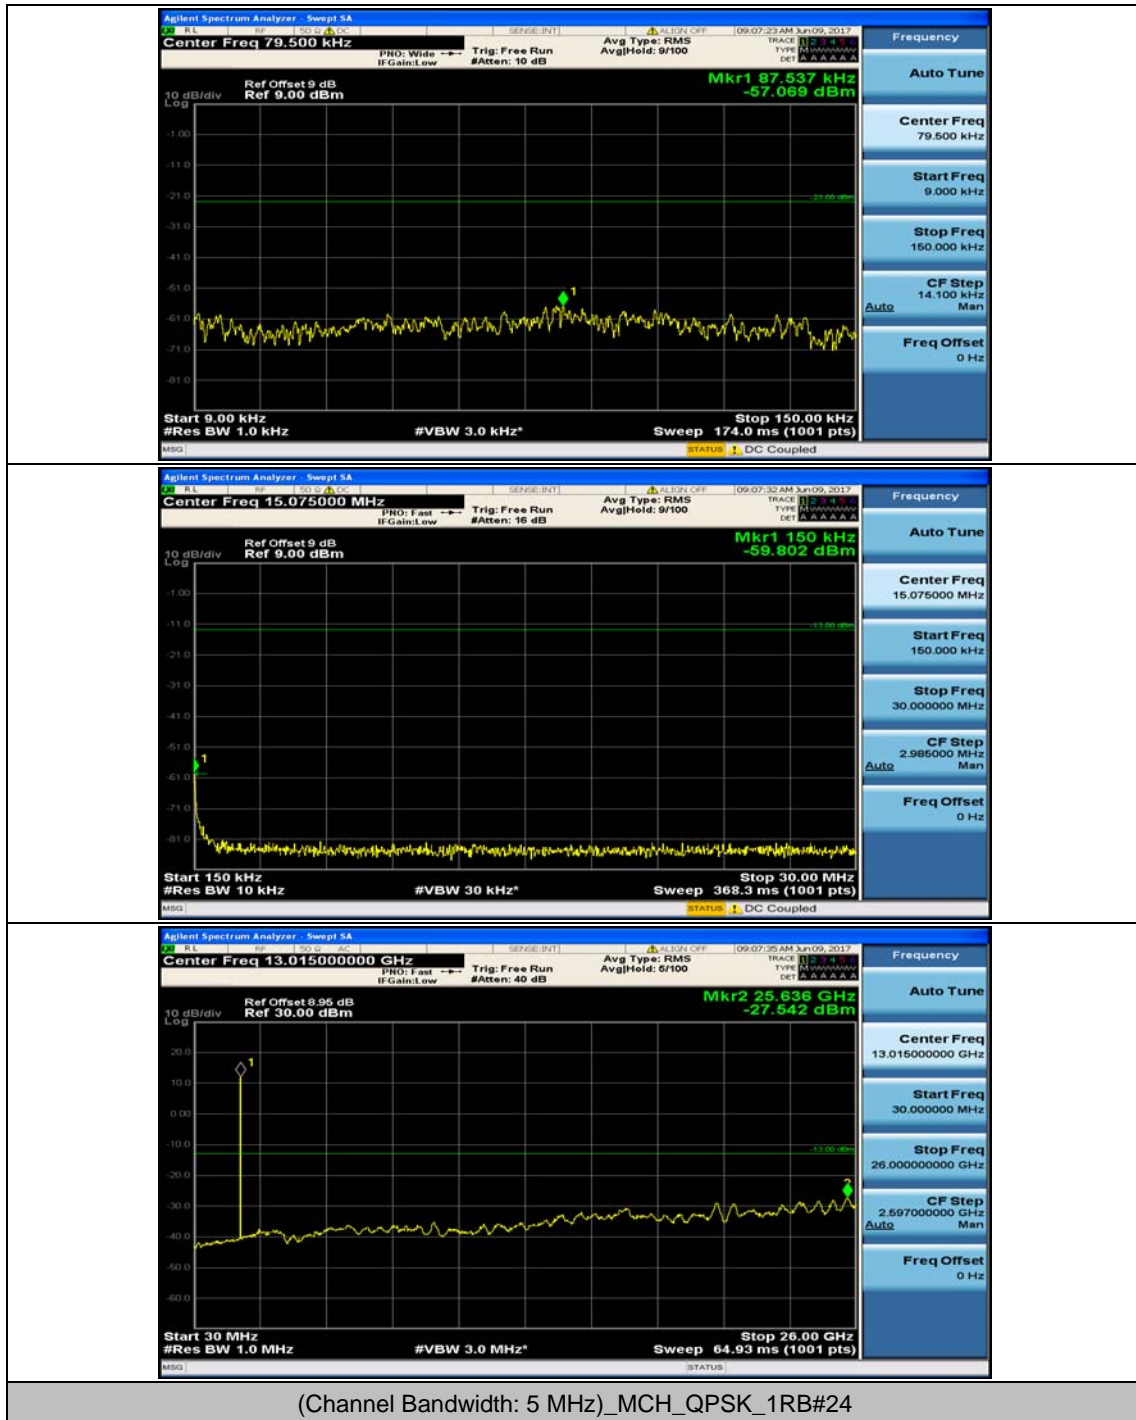

(Channel Bandwidth: 3 MHz)_HCH_QPSK_1RB#0

(Channel Bandwidth: 3 MHz)_HCH_QPSK_1RB#7

(Channel Bandwidth: 3 MHz)_LCH_16QAM_1RB#0

(Channel Bandwidth: 3 MHz)_LCH_16QAM_1RB#7

(Channel Bandwidth: 3 MHz)_MCH_16QAM_1RB#0

(Channel Bandwidth: 3 MHz)_MCH_16QAM_1RB#7

(Channel Bandwidth: 3 MHz)_HCH_16QAM_1RB#0

(Channel Bandwidth: 3 MHz)_HCH_16QAM_1RB#7

Channel Bandwidth: 5 MHz

(Channel Bandwidth: 5 MHz)_MCH_QPSK_1RB#0

(Channel Bandwidth: 5 MHz)_MCH_QPSK_1RB#12

(Channel Bandwidth: 5 MHz)_HCH_QPSK_1RB#0

(Channel Bandwidth: 5 MHz)_HCH_QPSK_1RB#12

(Channel Bandwidth: 5 MHz)_LCH_16QAM_1RB#0

(Channel Bandwidth: 5 MHz)_LCH_16QAM_1RB#12

(Channel Bandwidth: 5 MHz)_MCH_16QAM_1RB#0