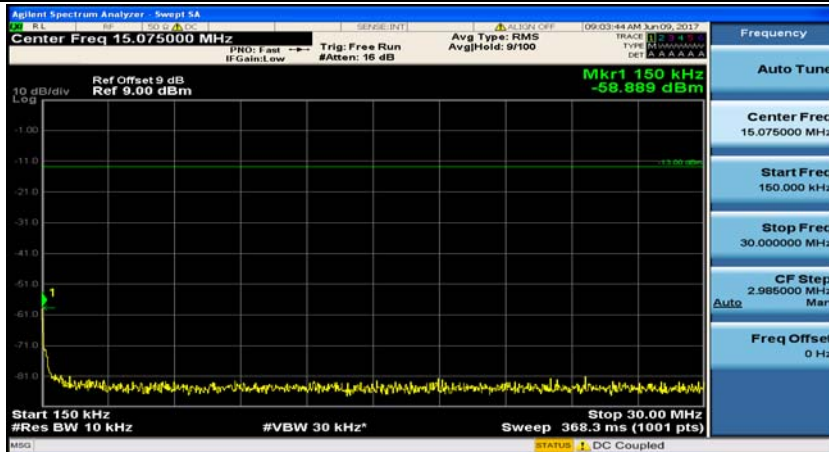

(Channel Bandwidth: 3 MHz)_HCH_QPSK_1RB#0

(Channel Bandwidth: 3 MHz)_HCH_QPSK_1RB#7

(Channel Bandwidth: 3 MHz)_LCH_16QAM_1RB#0

(Channel Bandwidth: 3 MHz)_LCH_16QAM_1RB#7

(Channel Bandwidth: 3 MHz)_MCH_16QAM_1RB#0