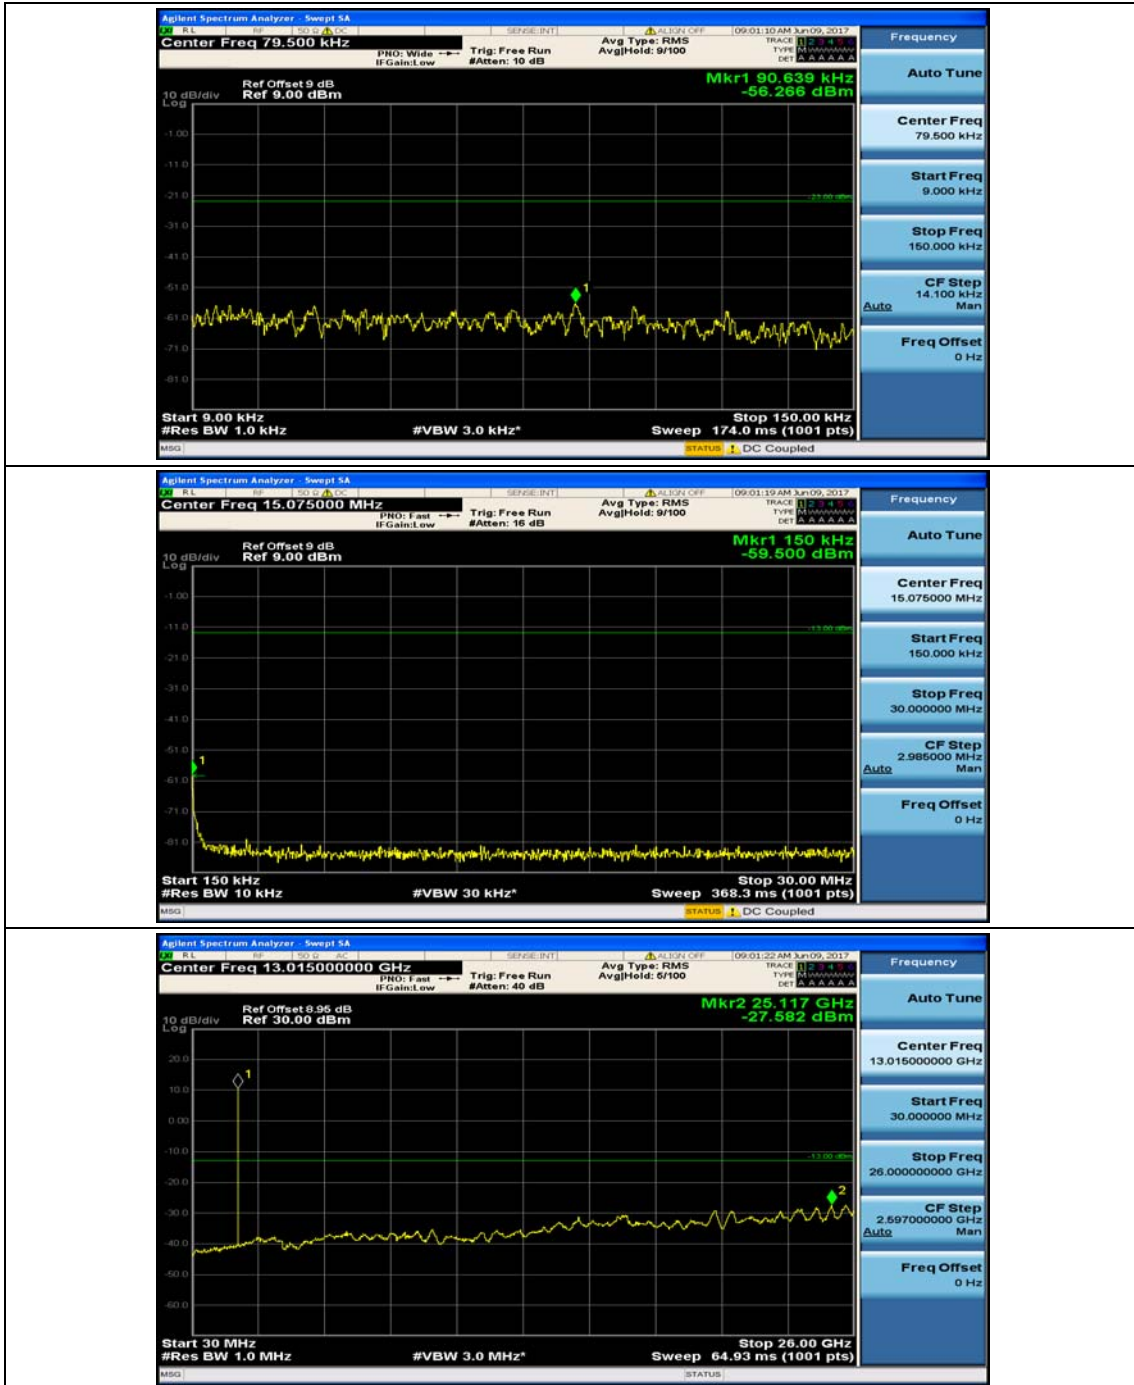

(Channel Bandwidth: 3 MHz)_HCH_QPSK_1RB#0

(Channel Bandwidth: 3 MHz)_HCH_QPSK_1RB#7

(Channel Bandwidth: 3 MHz)_LCH_16QAM_1RB#0

(Channel Bandwidth: 3 MHz)_LCH_16QAM_1RB#7

(Channel Bandwidth: 3 MHz)_MCH_16QAM_1RB#0

(Channel Bandwidth: 3 MHz)_MCH_16QAM_1RB#7

(Channel Bandwidth: 3 MHz)_HCH_16QAM_1RB#0

(Channel Bandwidth: 3 MHz)_HCH_16QAM_1RB#7

Channel Bandwidth: 5 MHz

(Channel Bandwidth: 5 MHz)_MCH_QPSK_1RB#0

(Channel Bandwidth: 5 MHz)_MCH_QPSK_1RB#12