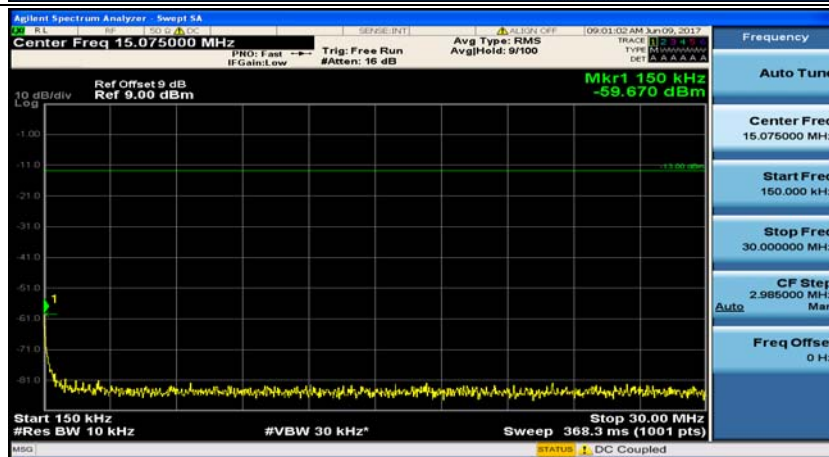

(Channel Bandwidth: 3 MHz)_HCH_QPSK_1RB#0

(Channel Bandwidth: 3 MHz)_HCH_QPSK_1RB#7

(Channel Bandwidth: 3 MHz)_LCH_16QAM_1RB#0

(Channel Bandwidth: 3 MHz)_LCH_16QAM_1RB#7

(Channel Bandwidth: 3 MHz)_MCH_16QAM_1RB#0