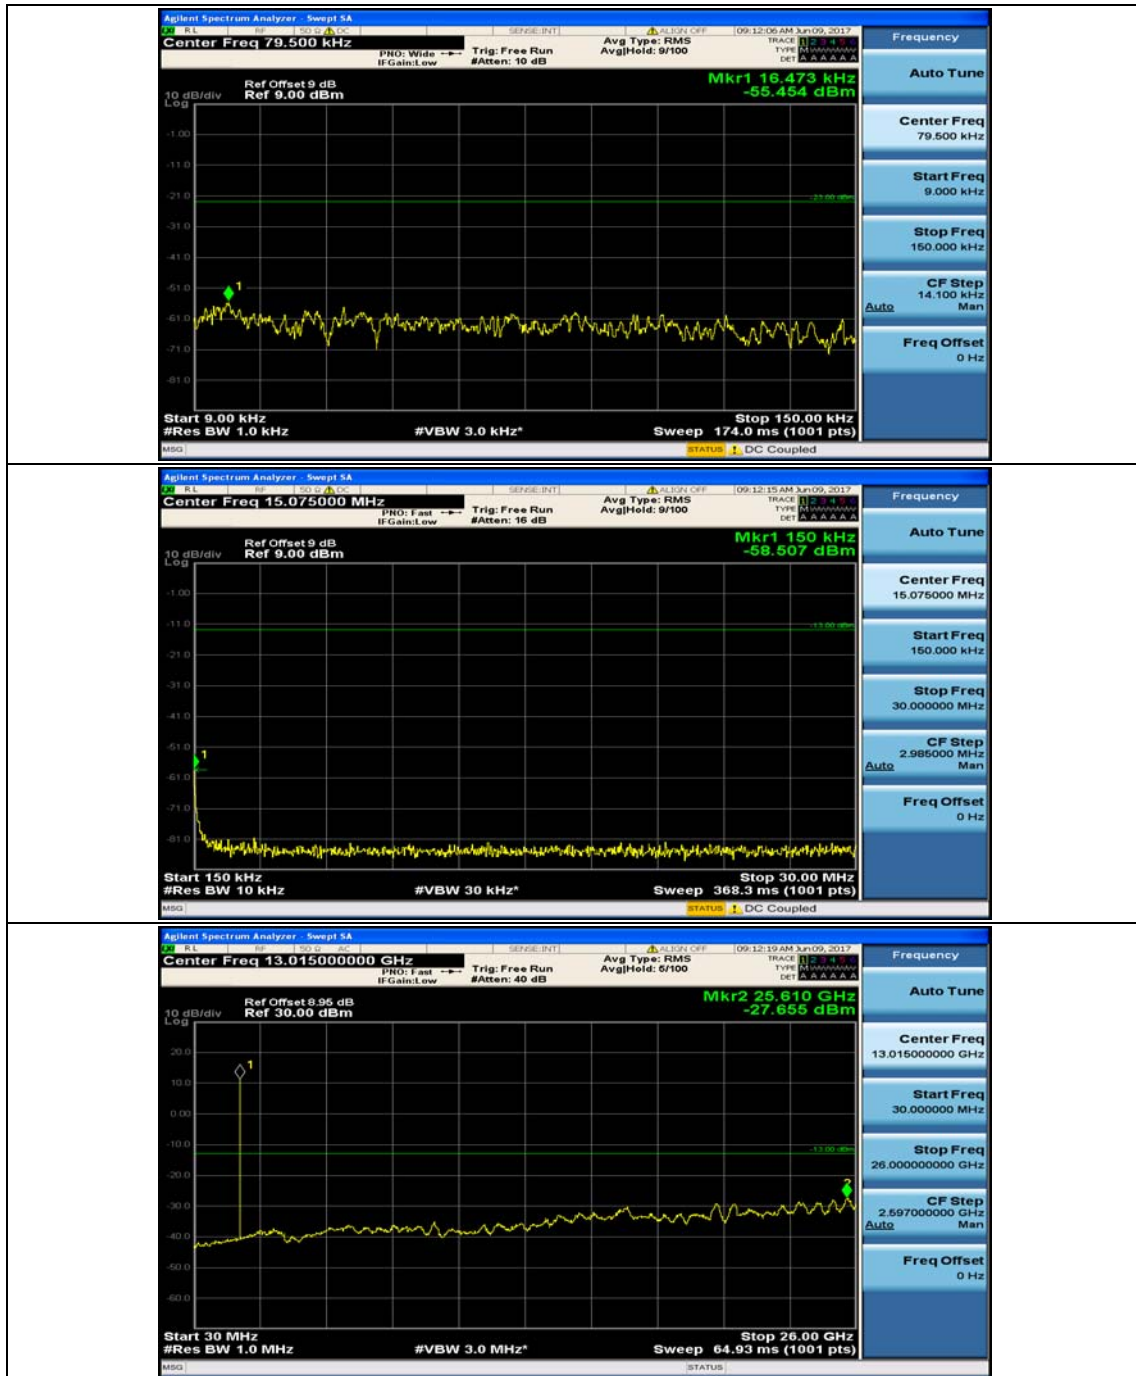

Channel Bandwidth: 10 MHz_HCH_QPSK_1RB#0

Channel Bandwidth: 10 MHz_HCH_QPSK_1RB#24

Channel Bandwidth: 10 MHz_LCH_16QAM_1RB#0

Channel Bandwidth: 10 MHz_LCH_16QAM_1RB#24

Channel Bandwidth: 10 MHz_MCH_16QAM_1RB#0

Channel Bandwidth: 10 MHz_MCH_16QAM_1RB#24

Channel Bandwidth: 10 MHz_HCH_16QAM_1RB#0

Channel Bandwidth: 10 MHz_HCH_16QAM_1RB#24