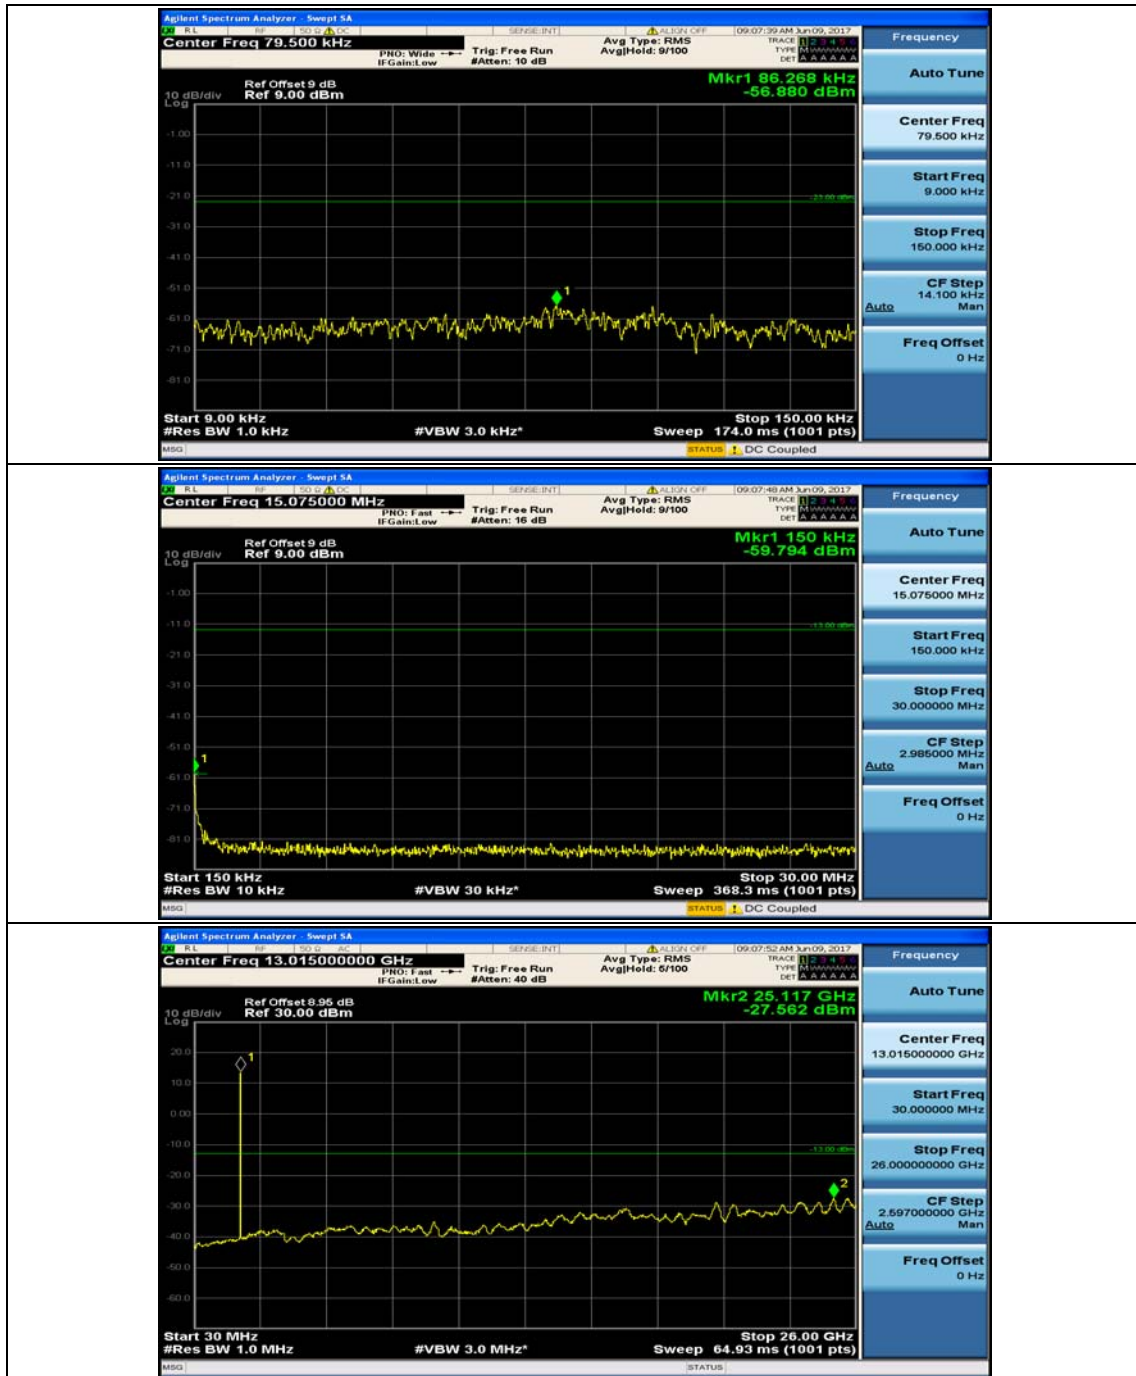

(Channel Bandwidth: 3 MHz)_HCH_QPSK_1RB#0

(Channel Bandwidth: 3 MHz)_HCH_QPSK_1RB#7

(Channel Bandwidth: 3 MHz)_LCH_16QAM_1RB#0

(Channel Bandwidth: 3 MHz)_LCH_16QAM_1RB#7

(Channel Bandwidth: 3 MHz)_MCH_16QAM_1RB#0

(Channel Bandwidth: 3 MHz)_MCH_16QAM_1RB#7

(Channel Bandwidth: 3 MHz)_HCH_16QAM_1RB#0

(Channel Bandwidth: 3 MHz)_HCH_16QAM_1RB#7

Channel Bandwidth: 5 MHz

(Channel Bandwidth: 5 MHz)_MCH_QPSK_1RB#0

(Channel Bandwidth: 5 MHz)_MCH_QPSK_1RB#12

(Channel Bandwidth: 5 MHz)_HCH_QPSK_1RB#0

(Channel Bandwidth: 5 MHz)_HCH_QPSK_1RB#12

(Channel Bandwidth: 5 MHz)_LCH_16QAM_1RB#0

(Channel Bandwidth: 5 MHz)_LCH_16QAM_1RB#12

(Channel Bandwidth: 5 MHz)_MCH_16QAM_1RB#0