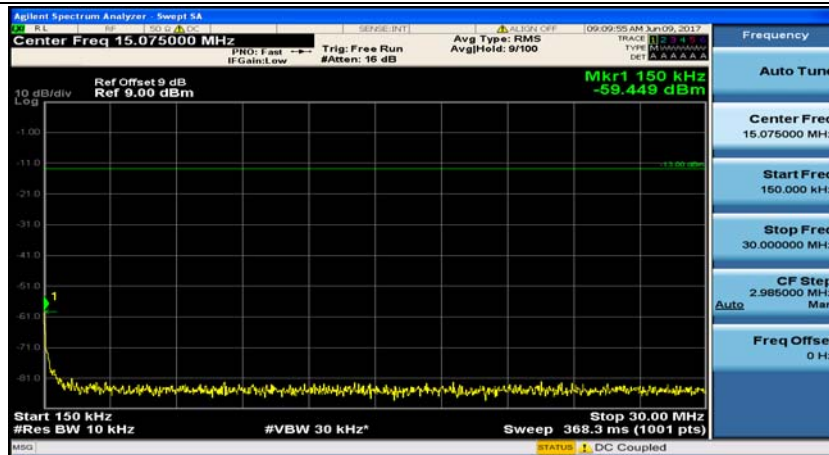

(Channel Bandwidth: 5 MHz)_HCH_16QAM_1RB#0