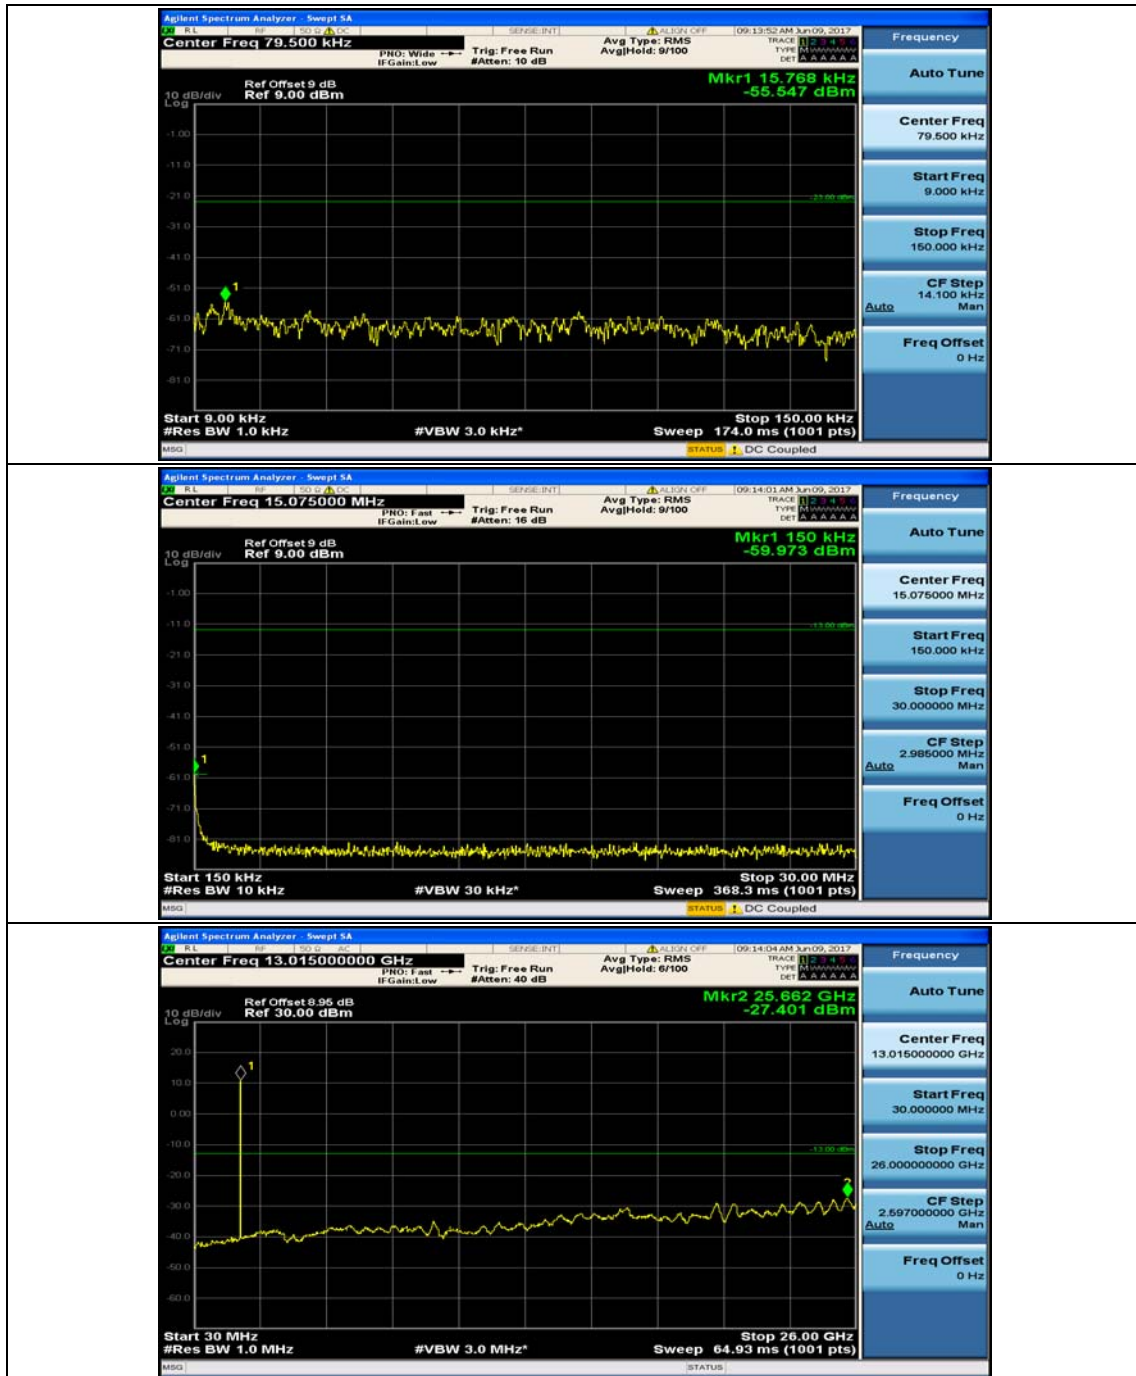

Channel Bandwidth: 10 MHz_HCH_QPSK_1RB#0

Channel Bandwidth: 10 MHz_HCH_QPSK_1RB#24

Channel Bandwidth: 10 MHz_LCH_16QAM_1RB#0

Channel Bandwidth: 10 MHz_LCH_16QAM_1RB#24

Channel Bandwidth: 10 MHz_MCH_16QAM_1RB#0

Channel Bandwidth: 10 MHz_MCH_16QAM_1RB#24

Channel Bandwidth: 10 MHz_HCH_16QAM_1RB#0

Channel Bandwidth: 10 MHz_HCH_16QAM_1RB#24