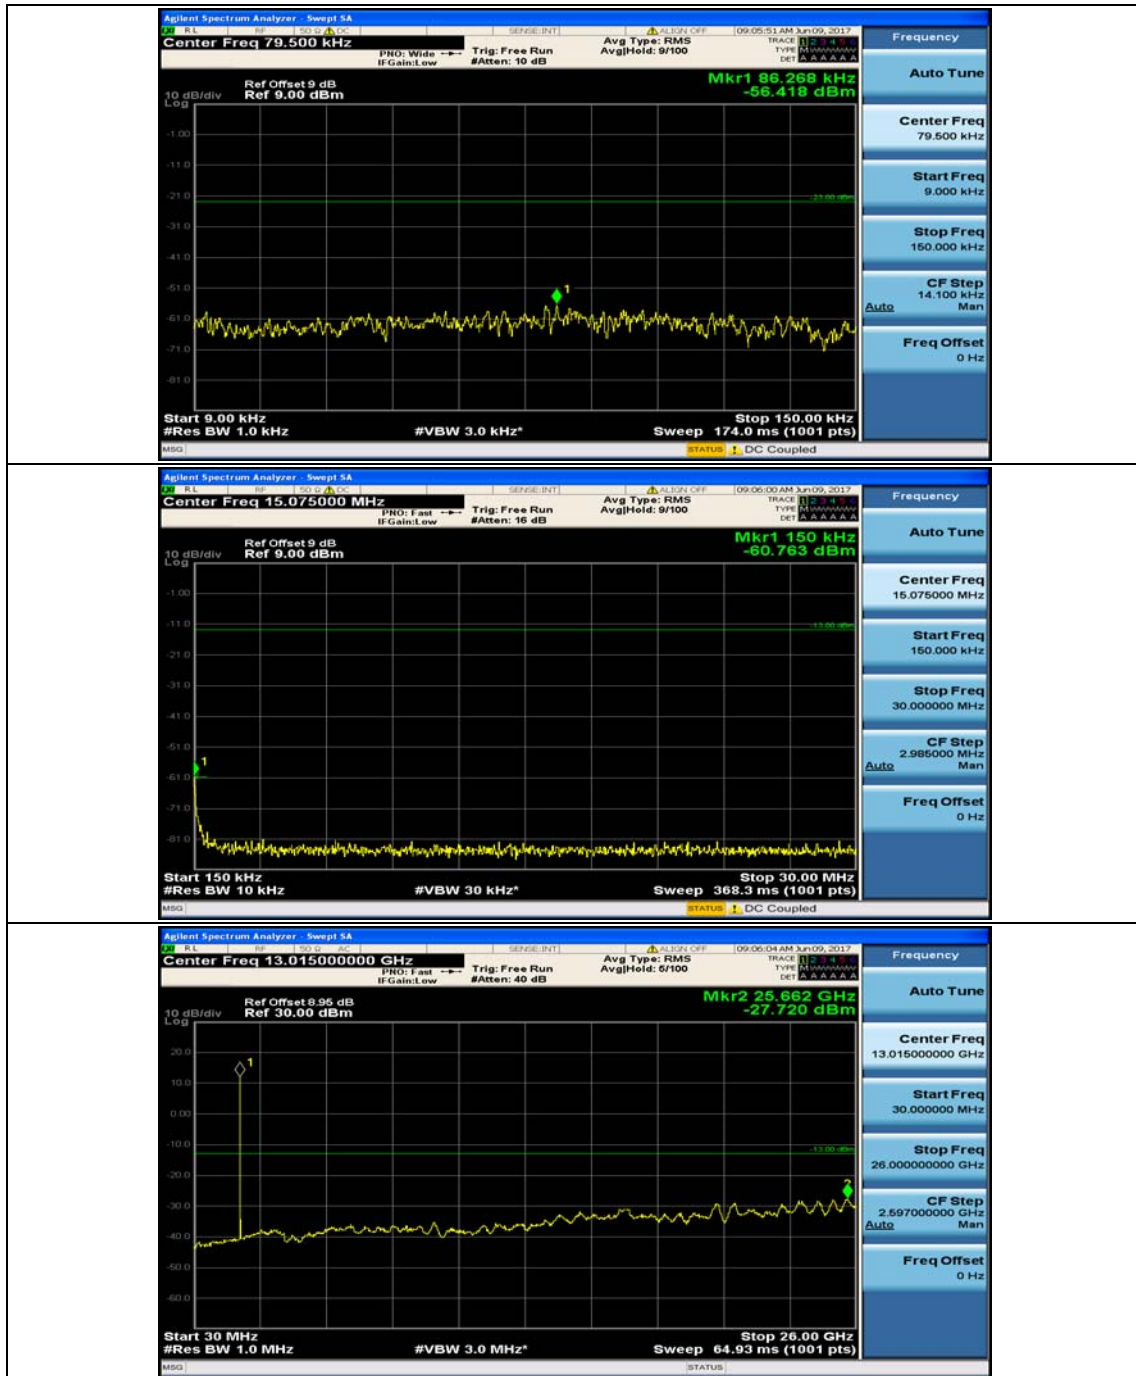

(Channel Bandwidth: 3 MHz)_HCH_QPSK_1RB#0

(Channel Bandwidth: 3 MHz)_HCH_QPSK_1RB#7

(Channel Bandwidth: 3 MHz)_LCH_16QAM_1RB#0

(Channel Bandwidth: 3 MHz)_LCH_16QAM_1RB#7

(Channel Bandwidth: 3 MHz)_MCH_16QAM_1RB#0

(Channel Bandwidth: 3 MHz)_MCH_16QAM_1RB#7

(Channel Bandwidth: 3 MHz)_HCH_16QAM_1RB#0

(Channel Bandwidth: 3 MHz)_HCH_16QAM_1RB#7

Channel Bandwidth: 5 MHz

(Channel Bandwidth: 5 MHz)_MCH_QPSK_1RB#0

(Channel Bandwidth: 5 MHz)_MCH_QPSK_1RB#12

(Channel Bandwidth: 5 MHz)_HCH_QPSK_1RB#0

(Channel Bandwidth: 5 MHz)_HCH_QPSK_1RB#12

(Channel Bandwidth: 5 MHz)_LCH_16QAM_1RB#0

(Channel Bandwidth: 5 MHz)_LCH_16QAM_1RB#12

(Channel Bandwidth: 5 MHz)_MCH_16QAM_1RB#0