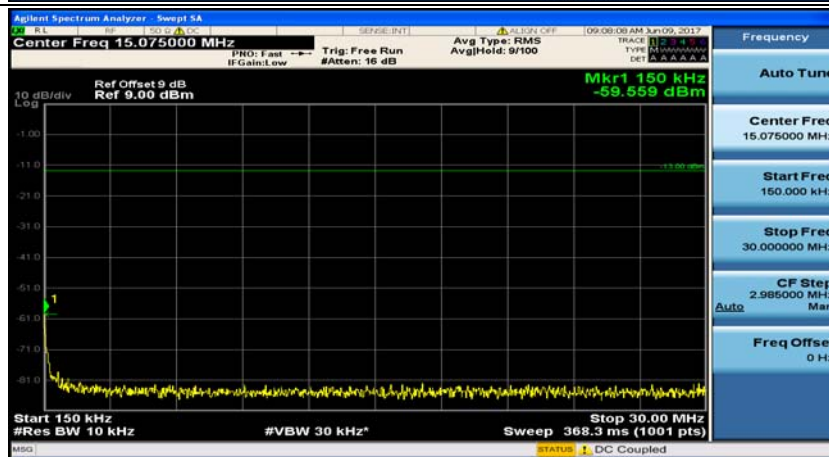

(Channel Bandwidth: 5 MHz)_HCH_QPSK_1RB#0

(Channel Bandwidth: 5 MHz)_HCH_QPSK_1RB#12

(Channel Bandwidth: 5 MHz)_LCH_16QAM_1RB#0

(Channel Bandwidth: 5 MHz)_LCH_16QAM_1RB#12

(Channel Bandwidth: 5 MHz)_MCH_16QAM_1RB#0