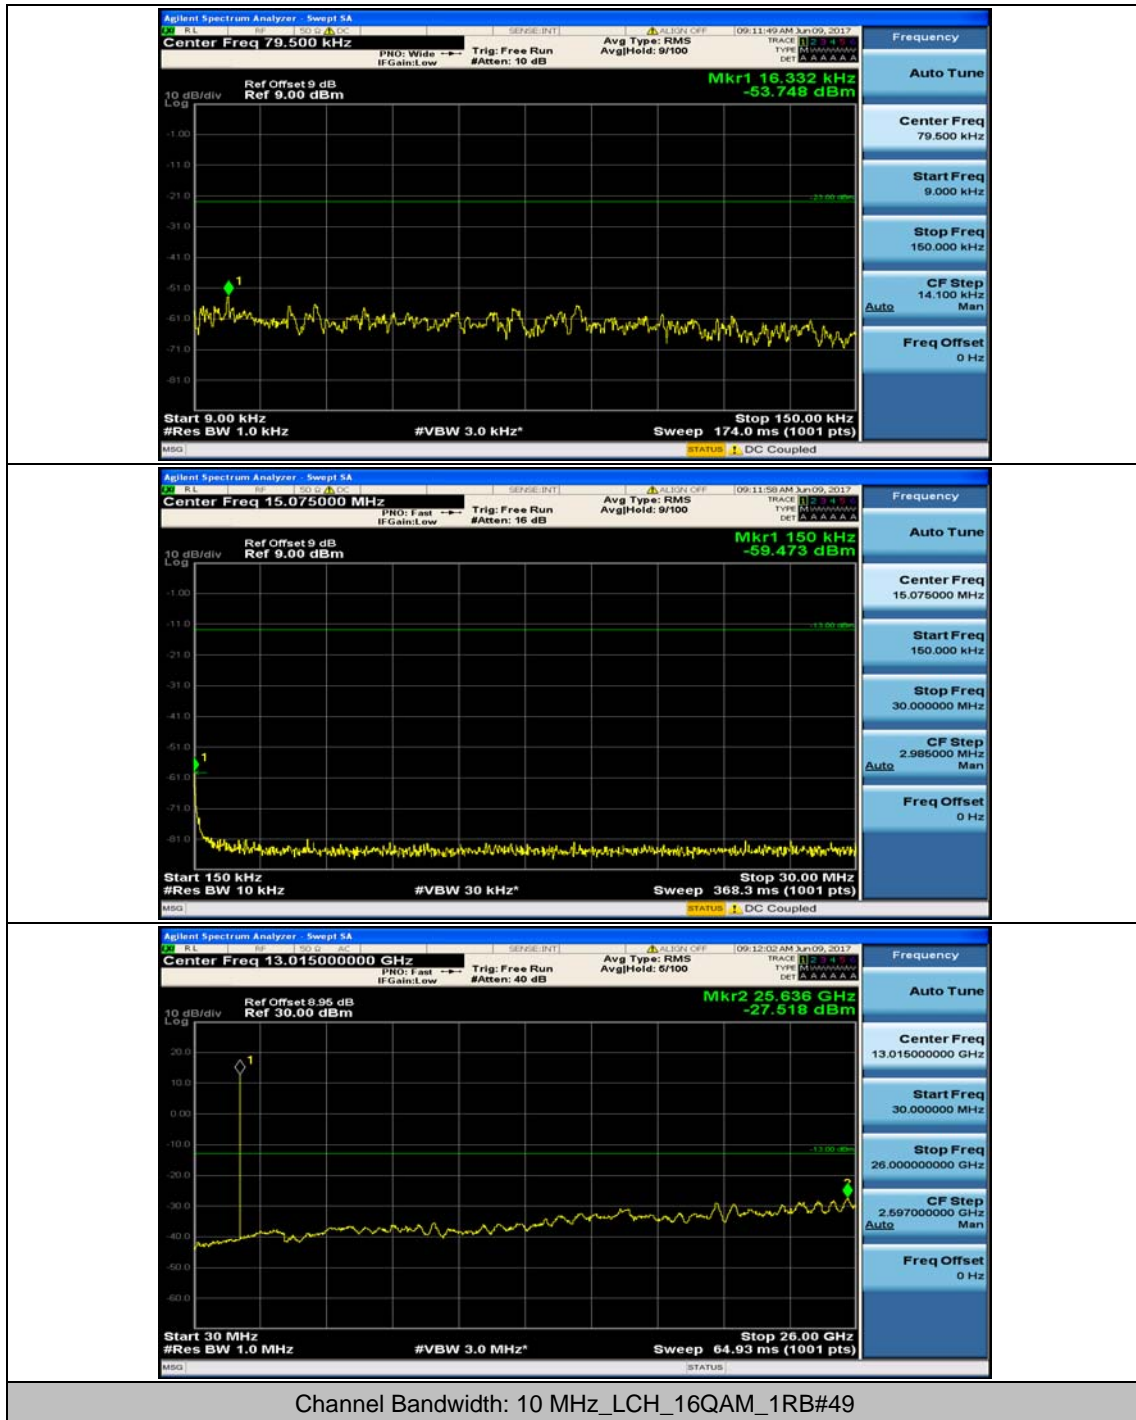

Channel Bandwidth: 10 MHz_HCH_QPSK_1RB#0

Channel Bandwidth: 10 MHz_HCH_QPSK_1RB#24

Channel Bandwidth: 10 MHz_LCH_16QAM_1RB#0

Channel Bandwidth: 10 MHz_LCH_16QAM_1RB#24

Channel Bandwidth: 10 MHz_MCH_16QAM_1RB#0