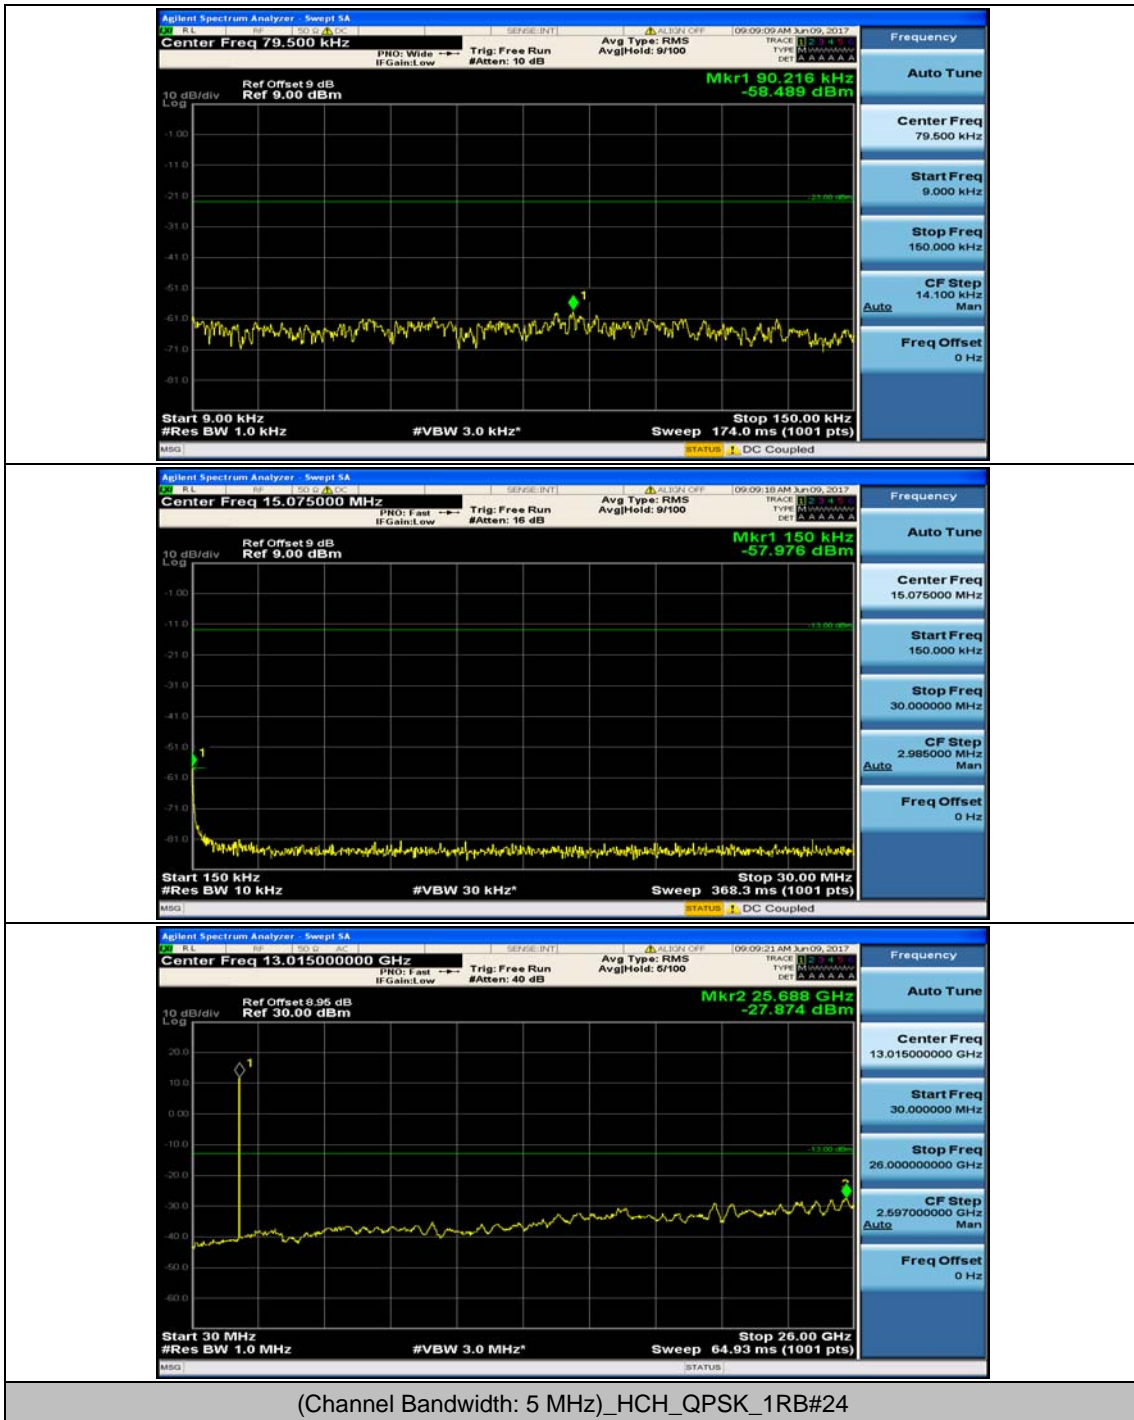

(Channel Bandwidth: 3 MHz)_HCH_QPSK_1RB#0

(Channel Bandwidth: 3 MHz)_HCH_QPSK_1RB#7

(Channel Bandwidth: 3 MHz)_LCH_16QAM_1RB#0

(Channel Bandwidth: 3 MHz)_LCH_16QAM_1RB#7

(Channel Bandwidth: 3 MHz)_MCH_16QAM_1RB#0

(Channel Bandwidth: 3 MHz)_MCH_16QAM_1RB#7

(Channel Bandwidth: 3 MHz)_HCH_16QAM_1RB#0

(Channel Bandwidth: 3 MHz)_HCH_16QAM_1RB#7

Channel Bandwidth: 5 MHz

(Channel Bandwidth: 5 MHz)_MCH_QPSK_1RB#0

(Channel Bandwidth: 5 MHz)_MCH_QPSK_1RB#12

(Channel Bandwidth: 5 MHz)_HCH_QPSK_1RB#0

(Channel Bandwidth: 5 MHz)_HCH_QPSK_1RB#12

(Channel Bandwidth: 5 MHz)_LCH_16QAM_1RB#0

(Channel Bandwidth: 5 MHz)_LCH_16QAM_1RB#12

(Channel Bandwidth: 5 MHz)_MCH_16QAM_1RB#0