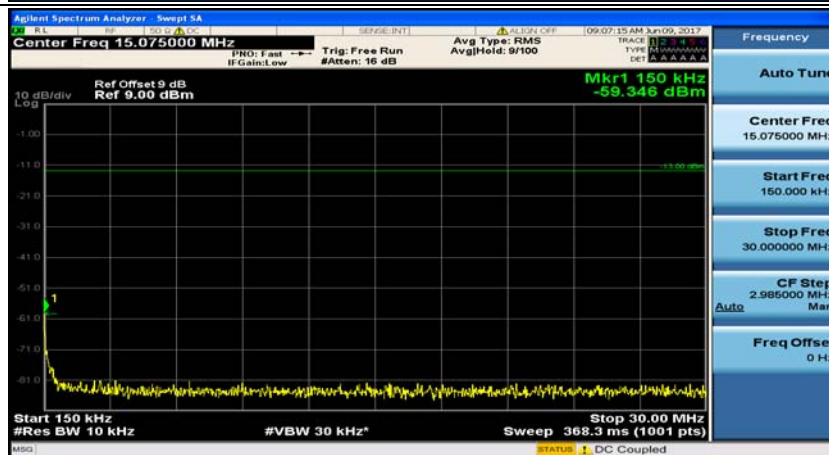

(Channel Bandwidth: 3 MHz)_MCH_16QAM_1RB#7

(Channel Bandwidth: 3 MHz)_HCH_16QAM_1RB#0

(Channel Bandwidth: 3 MHz)_HCH_16QAM_1RB#7

Channel Bandwidth: 5 MHz

(Channel Bandwidth: 5 MHz)_MCH_QPSK_1RB#0

(Channel Bandwidth: 5 MHz)_MCH_QPSK_1RB#12