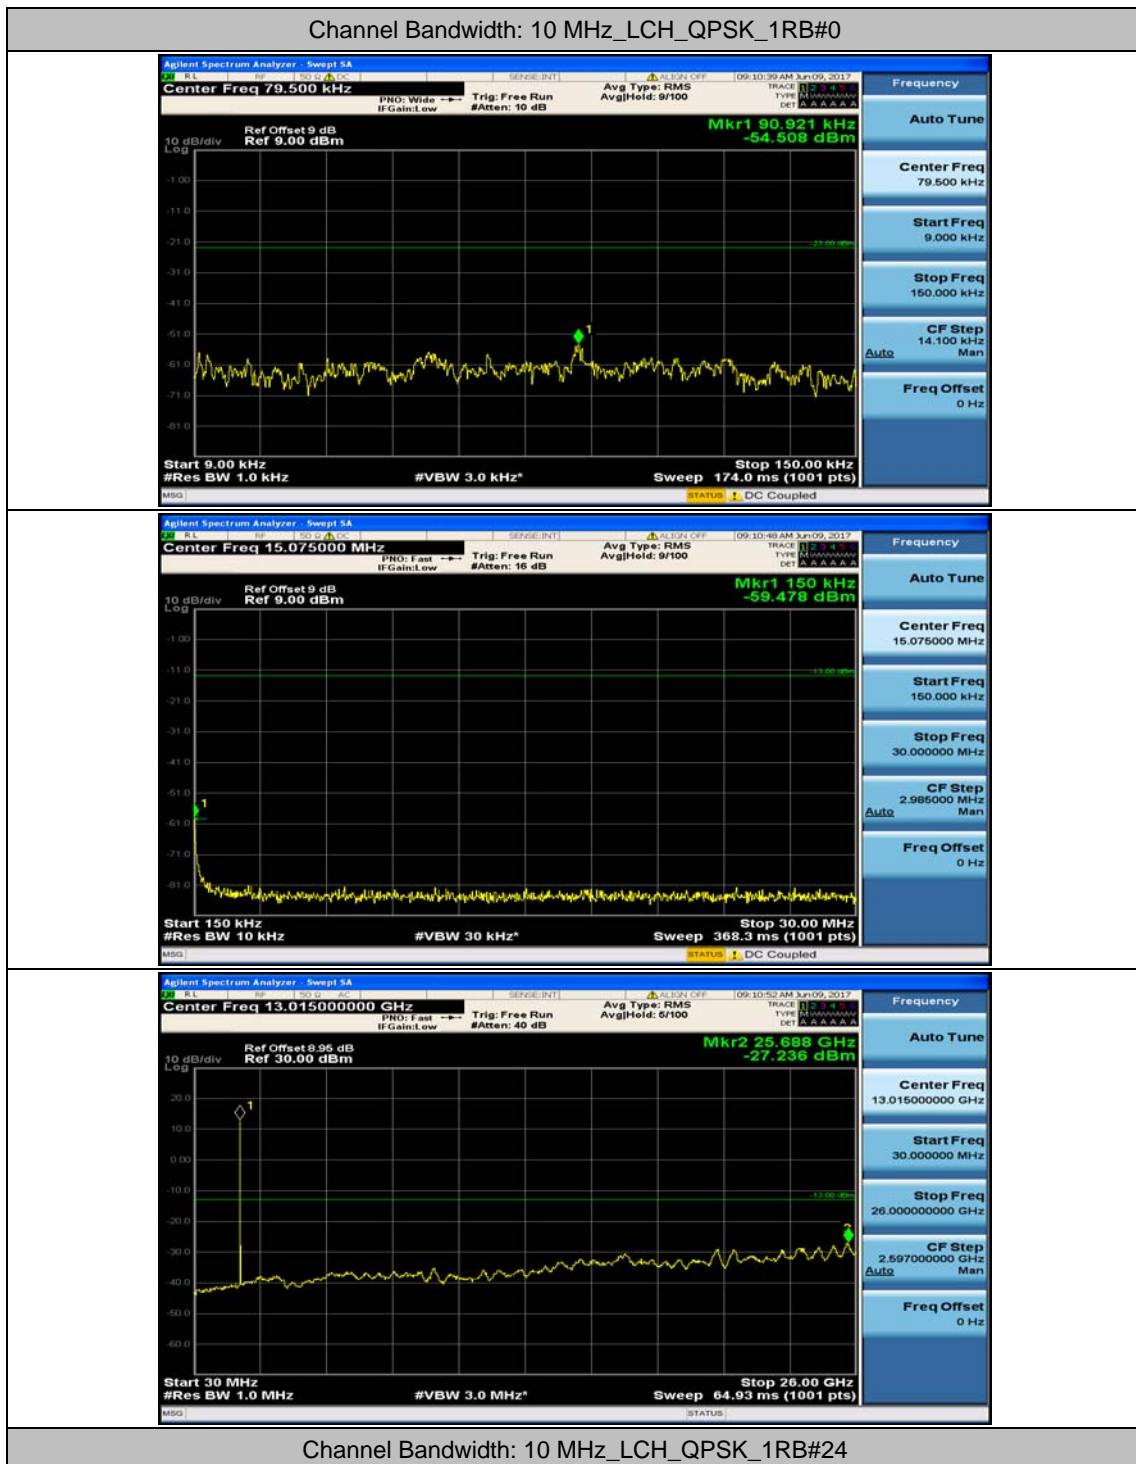

(Channel Bandwidth: 5 MHz)_MCH_16QAM_1RB#12

(Channel Bandwidth: 5 MHz)_HCH_16QAM_1RB#0

(Channel Bandwidth: 5 MHz)_HCH_16QAM_1RB#12

Channel Bandwidth: 10 MHz

Channel Bandwidth: 10 MHz_MCH_QPSK_1RB#0

Channel Bandwidth: 10 MHz_MCH_QPSK_1RB#24