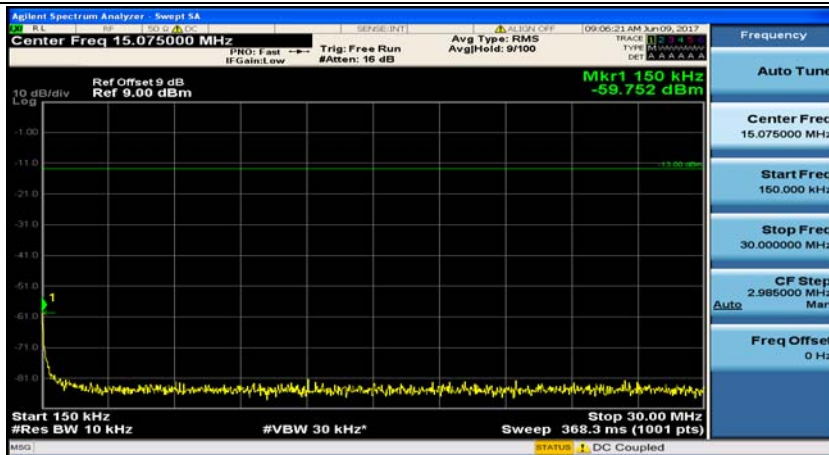

(Channel Bandwidth: 5 MHz)_HCH_QPSK_1RB#0

(Channel Bandwidth: 5 MHz)_HCH_QPSK_1RB#12

(Channel Bandwidth: 5 MHz)_LCH_16QAM_1RB#0

(Channel Bandwidth: 5 MHz)_LCH_16QAM_1RB#12

(Channel Bandwidth: 5 MHz)_MCH_16QAM_1RB#0