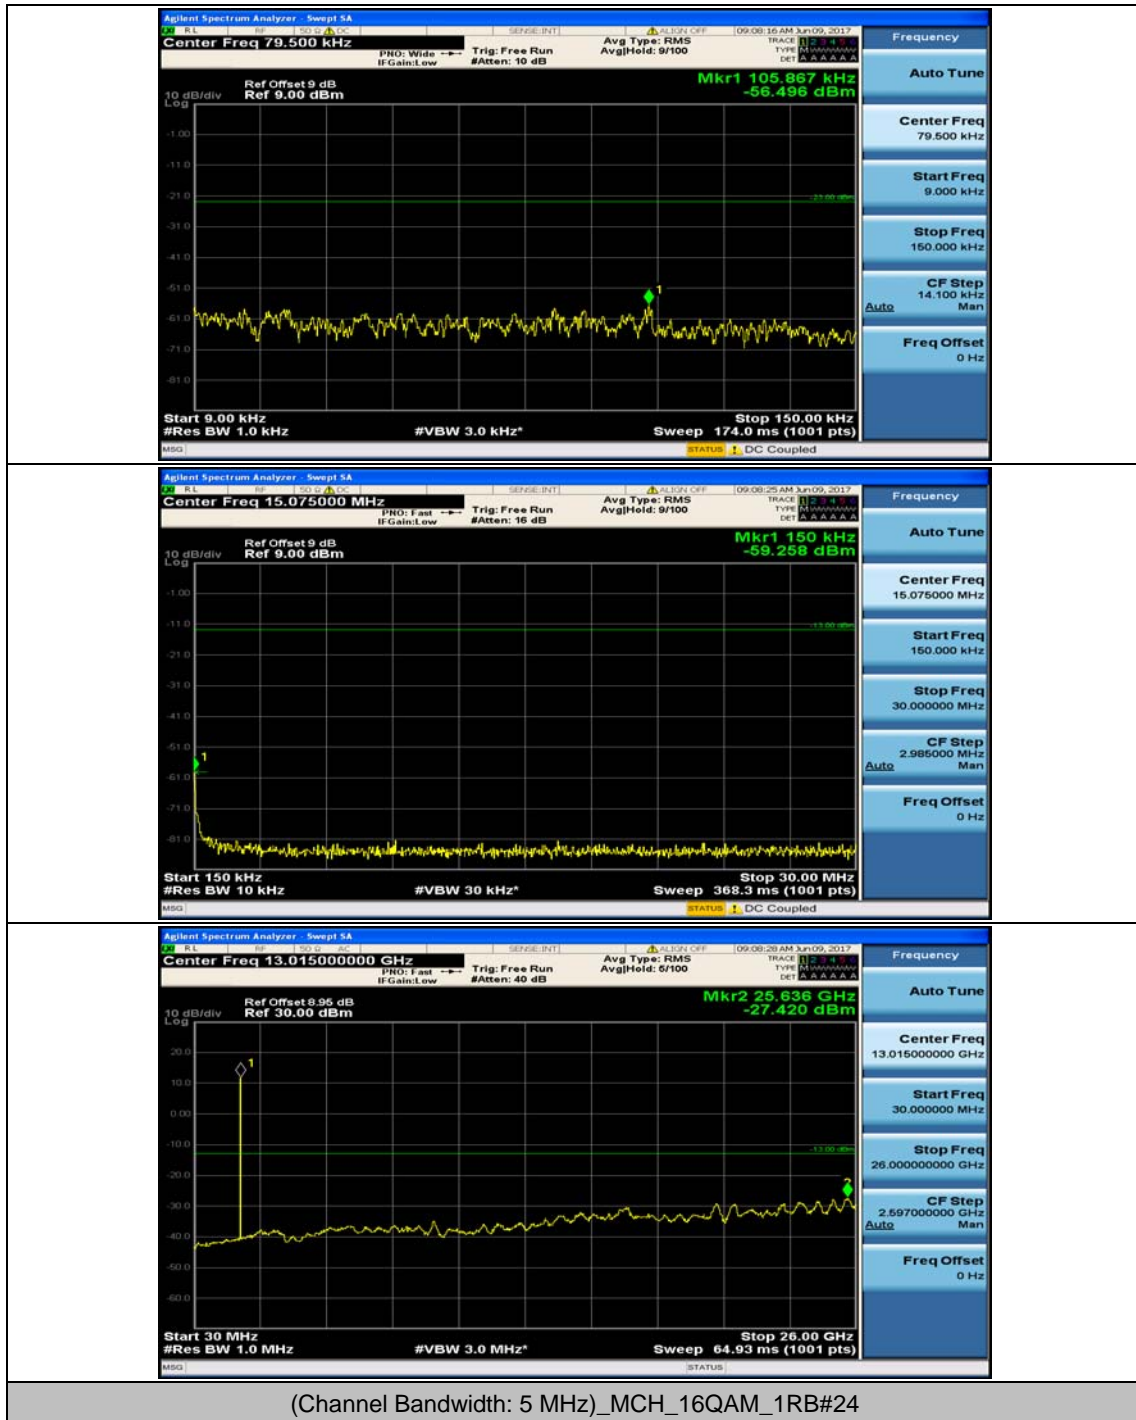

(Channel Bandwidth: 5 MHz)_MCH_16QAM_1RB#12