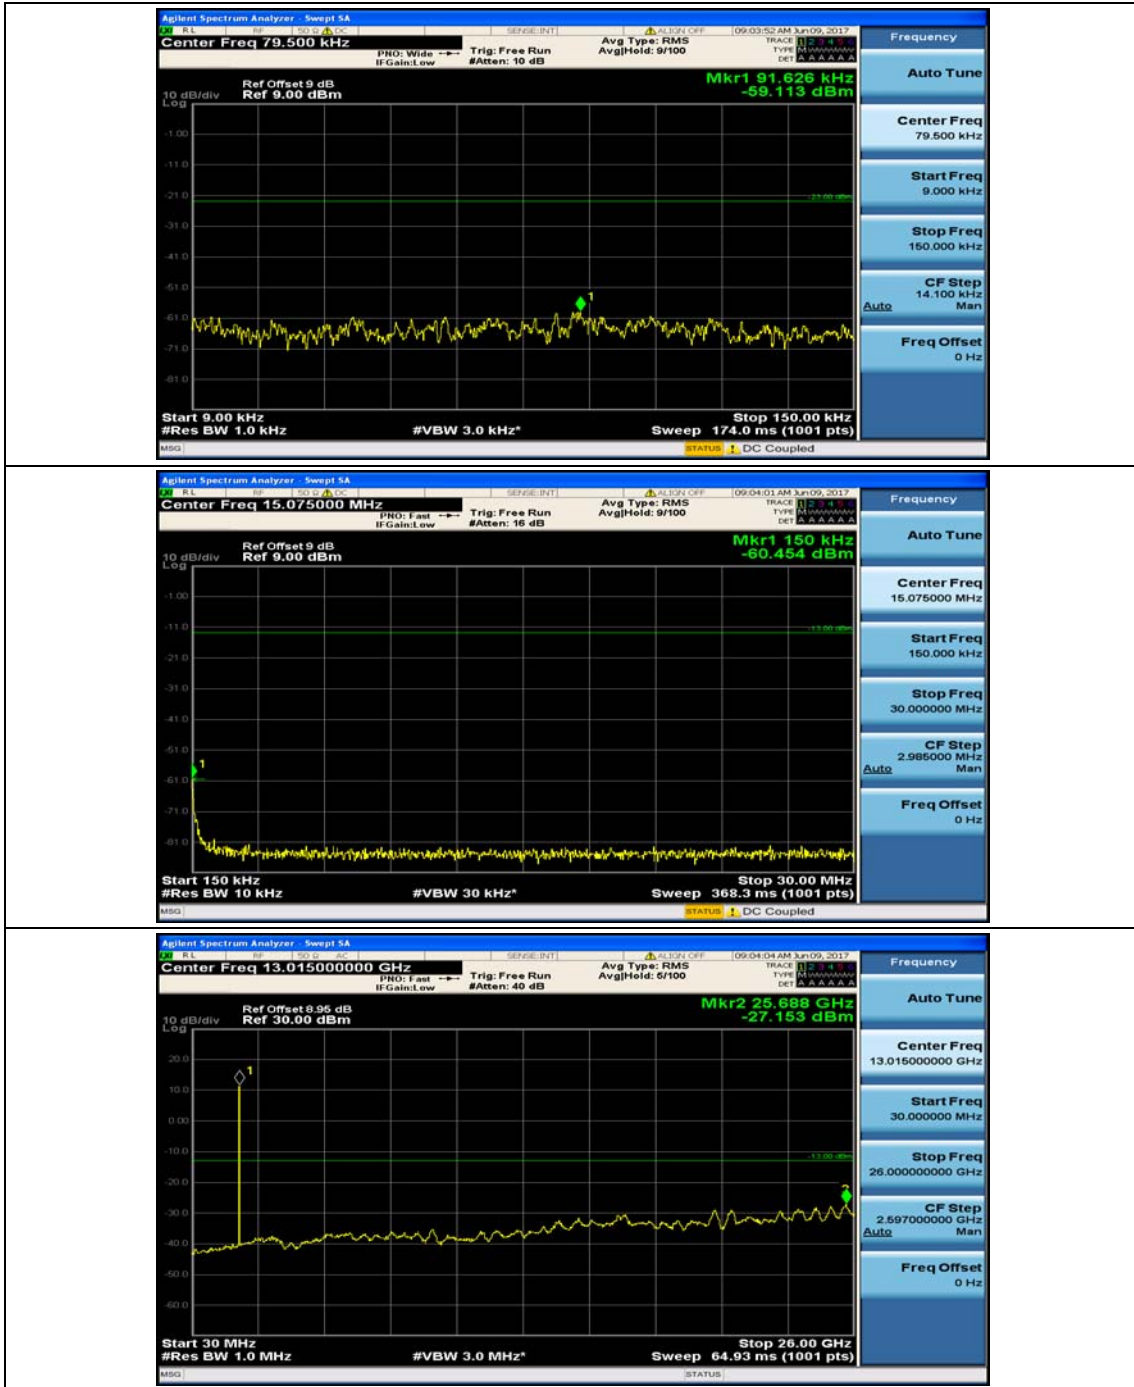

(Channel Bandwidth: 3 MHz)_HCH_QPSK_1RB#0

(Channel Bandwidth: 3 MHz)_HCH_QPSK_1RB#7

(Channel Bandwidth: 3 MHz)_LCH_16QAM_1RB#0

(Channel Bandwidth: 3 MHz)_LCH_16QAM_1RB#7

(Channel Bandwidth: 3 MHz)_MCH_16QAM_1RB#0

(Channel Bandwidth: 3 MHz)_MCH_16QAM_1RB#7

(Channel Bandwidth: 3 MHz)_HCH_16QAM_1RB#0

(Channel Bandwidth: 3 MHz)_HCH_16QAM_1RB#7

Channel Bandwidth: 5 MHz

(Channel Bandwidth: 5 MHz)_MCH_QPSK_1RB#0

(Channel Bandwidth: 5 MHz)_MCH_QPSK_1RB#12

(Channel Bandwidth: 5 MHz)_HCH_QPSK_1RB#0

(Channel Bandwidth: 5 MHz)_HCH_QPSK_1RB#12

(Channel Bandwidth: 5 MHz)_LCH_16QAM_1RB#0

(Channel Bandwidth: 5 MHz)_LCH_16QAM_1RB#12

(Channel Bandwidth: 5 MHz)_MCH_16QAM_1RB#0