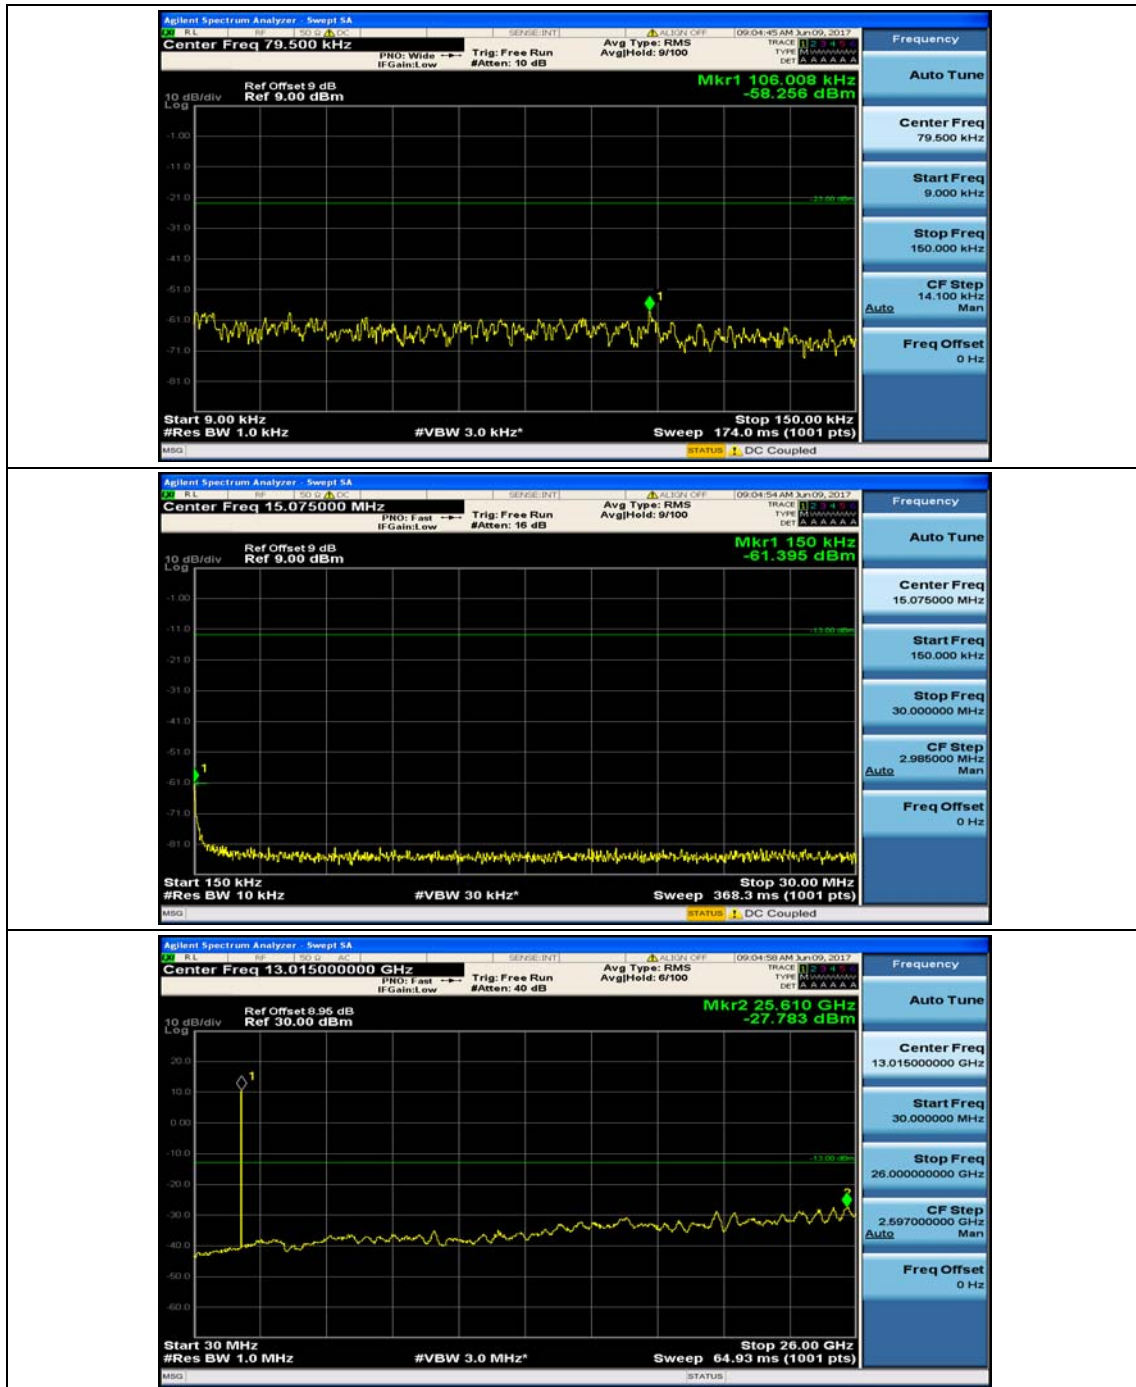

(Channel Bandwidth: 3 MHz)_HCH_QPSK_1RB#0

(Channel Bandwidth: 3 MHz)_HCH_QPSK_1RB#7

(Channel Bandwidth: 3 MHz)_LCH_16QAM_1RB#0

(Channel Bandwidth: 3 MHz)_LCH_16QAM_1RB#7

(Channel Bandwidth: 3 MHz)_MCH_16QAM_1RB#0

(Channel Bandwidth: 3 MHz)_MCH_16QAM_1RB#7

(Channel Bandwidth: 3 MHz)_HCH_16QAM_1RB#0

(Channel Bandwidth: 3 MHz)_HCH_16QAM_1RB#7

Channel Bandwidth: 5 MHz

(Channel Bandwidth: 5 MHz)_MCH_QPSK_1RB#0

(Channel Bandwidth: 5 MHz)_MCH_QPSK_1RB#12