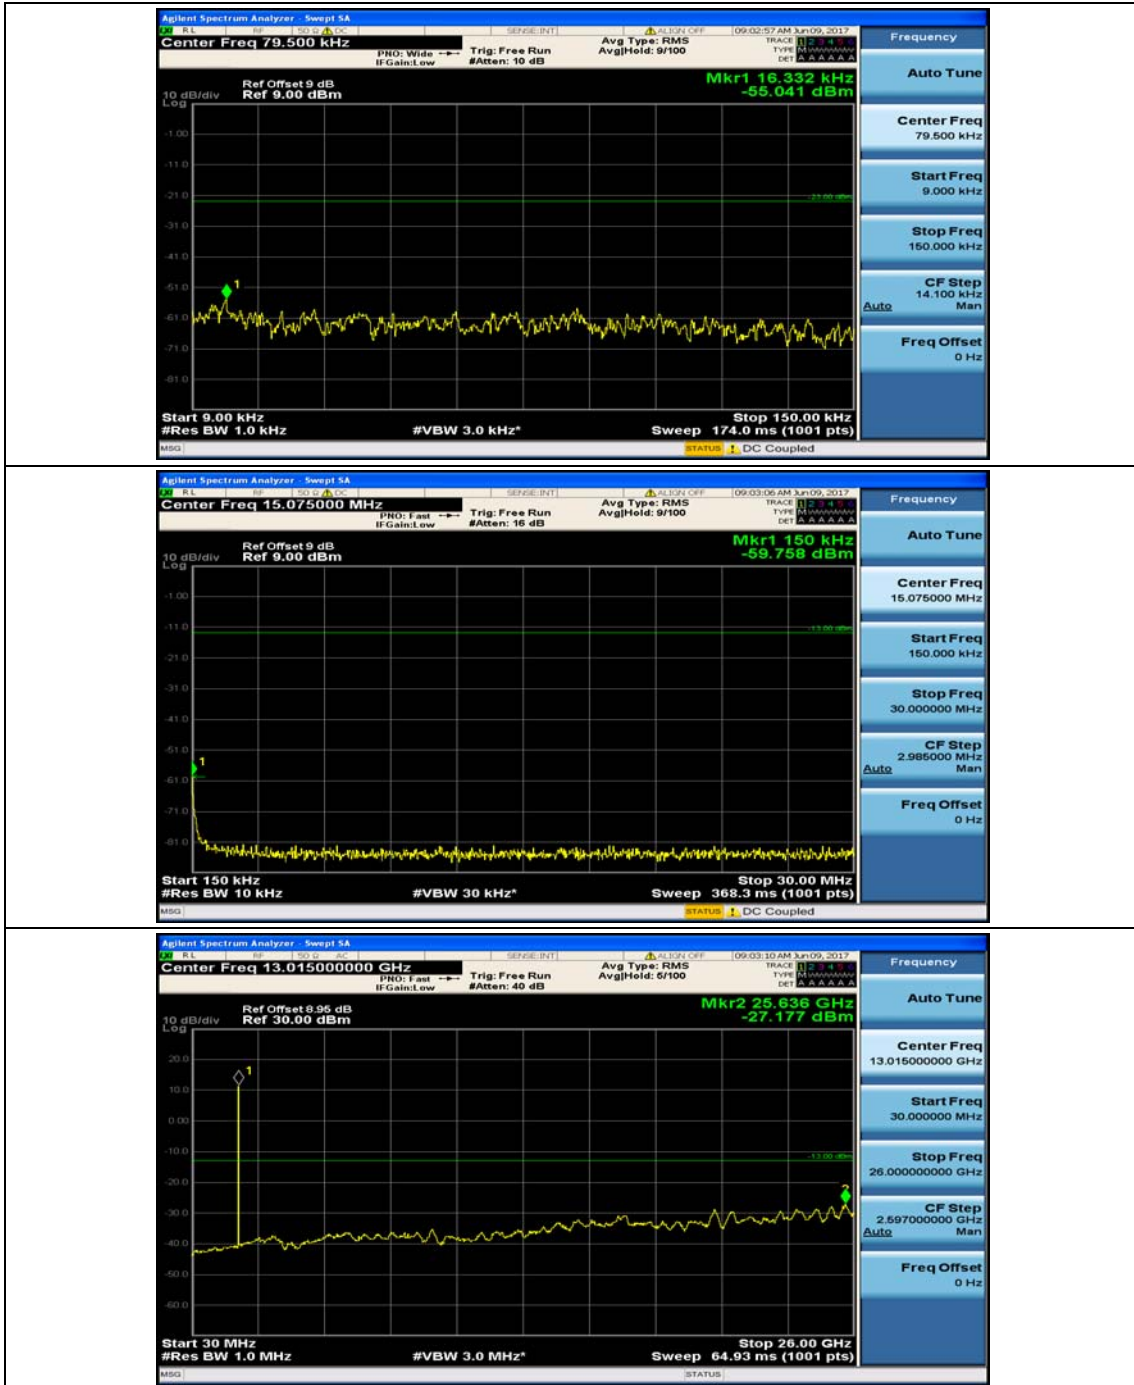

(Channel Bandwidth: 3 MHz)_HCH_QPSK_1RB#0

(Channel Bandwidth: 3 MHz)_HCH_QPSK_1RB#7

(Channel Bandwidth: 3 MHz)_LCH_16QAM_1RB#0

(Channel Bandwidth: 3 MHz)_LCH_16QAM_1RB#7

(Channel Bandwidth: 3 MHz)_MCH_16QAM_1RB#0

(Channel Bandwidth: 3 MHz)_MCH_16QAM_1RB#7

(Channel Bandwidth: 3 MHz)_HCH_16QAM_1RB#0

(Channel Bandwidth: 3 MHz)_HCH_16QAM_1RB#7

Channel Bandwidth: 5 MHz

(Channel Bandwidth: 5 MHz)_MCH_QPSK_1RB#0

(Channel Bandwidth: 5 MHz)_MCH_QPSK_1RB#12

(Channel Bandwidth: 5 MHz)_HCH_QPSK_1RB#0

(Channel Bandwidth: 5 MHz)_HCH_QPSK_1RB#12

(Channel Bandwidth: 5 MHz)_LCH_16QAM_1RB#0

(Channel Bandwidth: 5 MHz)_LCH_16QAM_1RB#12

(Channel Bandwidth: 5 MHz)_MCH_16QAM_1RB#0