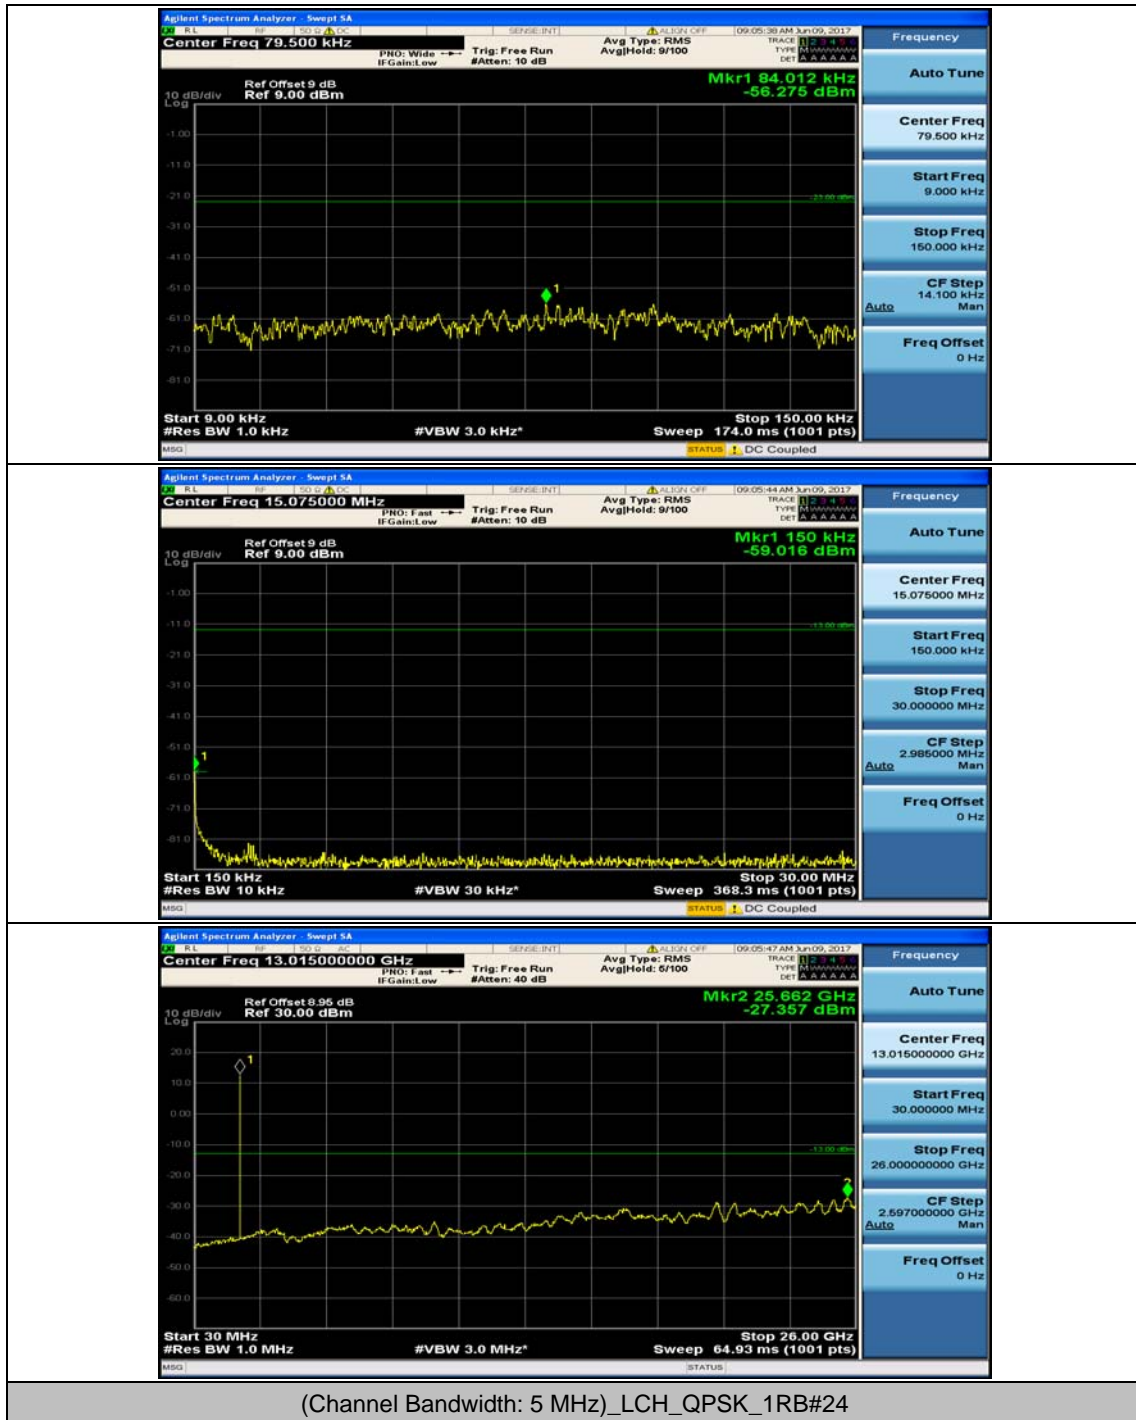

(Channel Bandwidth: 3 MHz)_HCH_QPSK_1RB#0

(Channel Bandwidth: 3 MHz)_HCH_QPSK_1RB#7

(Channel Bandwidth: 3 MHz)_LCH_16QAM_1RB#0

(Channel Bandwidth: 3 MHz)_LCH_16QAM_1RB#7

(Channel Bandwidth: 3 MHz)_MCH_16QAM_1RB#0

(Channel Bandwidth: 3 MHz)_MCH_16QAM_1RB#7

(Channel Bandwidth: 3 MHz)_HCH_16QAM_1RB#0

(Channel Bandwidth: 3 MHz)_HCH_16QAM_1RB#7

Channel Bandwidth: 5 MHz

(Channel Bandwidth: 5 MHz)_MCH_QPSK_1RB#0

(Channel Bandwidth: 5 MHz)_MCH_QPSK_1RB#12

(Channel Bandwidth: 5 MHz)_HCH_QPSK_1RB#0

(Channel Bandwidth: 5 MHz)_HCH_QPSK_1RB#12

(Channel Bandwidth: 5 MHz)_LCH_16QAM_1RB#0

(Channel Bandwidth: 5 MHz)_LCH_16QAM_1RB#12

(Channel Bandwidth: 5 MHz)_MCH_16QAM_1RB#0