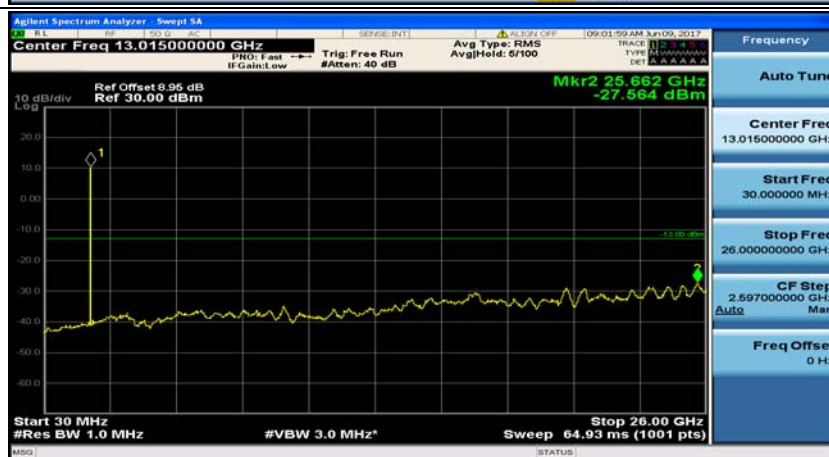

(Channel Bandwidth: 3 MHz)_MCH_QPSK_1RB#7