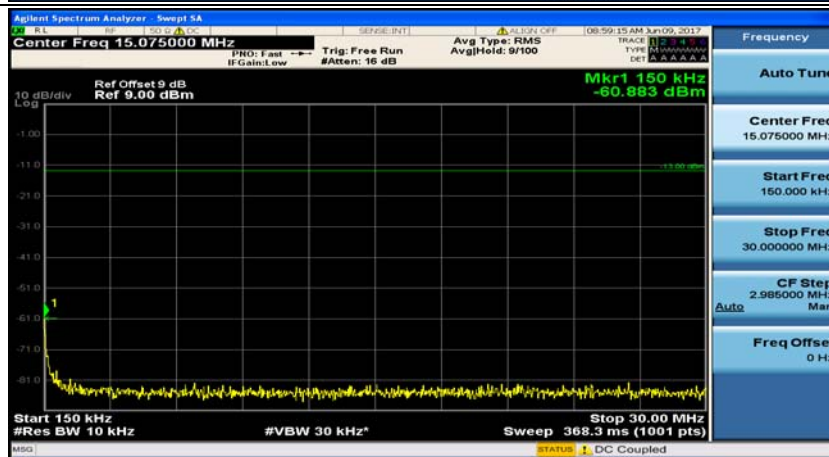

(Channel Bandwidth: 1.4 MHz)_MCH_16QAM_1RB#0

(Channel Bandwidth: 1.4 MHz)_MCH_16QAM_1RB#3

(Channel Bandwidth: 1.4 MHz)_HCH_16QAM_1RB#0

(Channel Bandwidth: 1.4 MHz)_HCH_16QAM_1RB#3

Channel Bandwidth: 3 MHz