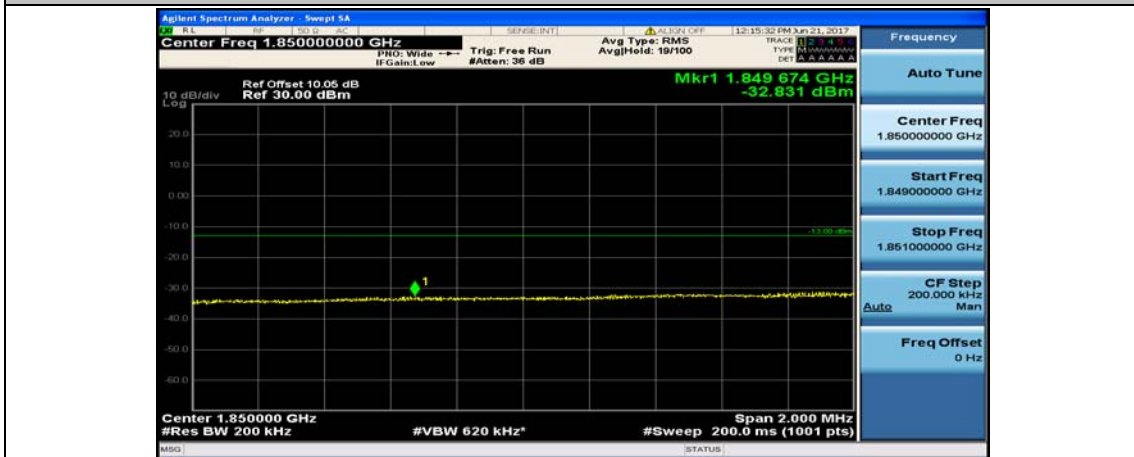

(Channel Bandwidth:20 MHz)_LCH_16QAM_50RB#25