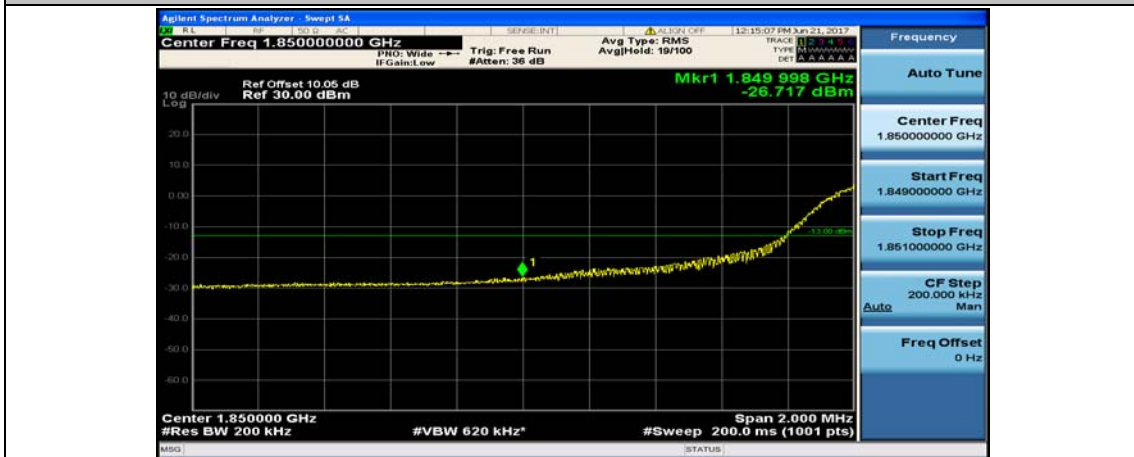

Channel Bandwidth: 20 MHz

(Channel Bandwidth:20 MHz)_LCH_QPSK_1RB#49

(Channel Bandwidth:20 MHz)_LCH_QPSK_1RB#99

(Channel Bandwidth:20 MHz)_LCH_QPSK_50RB#0

(Channel Bandwidth:20 MHz)_LCH_QPSK_50RB#25

(Channel Bandwidth:20 MHz)_LCH_QPSK_50RB#50