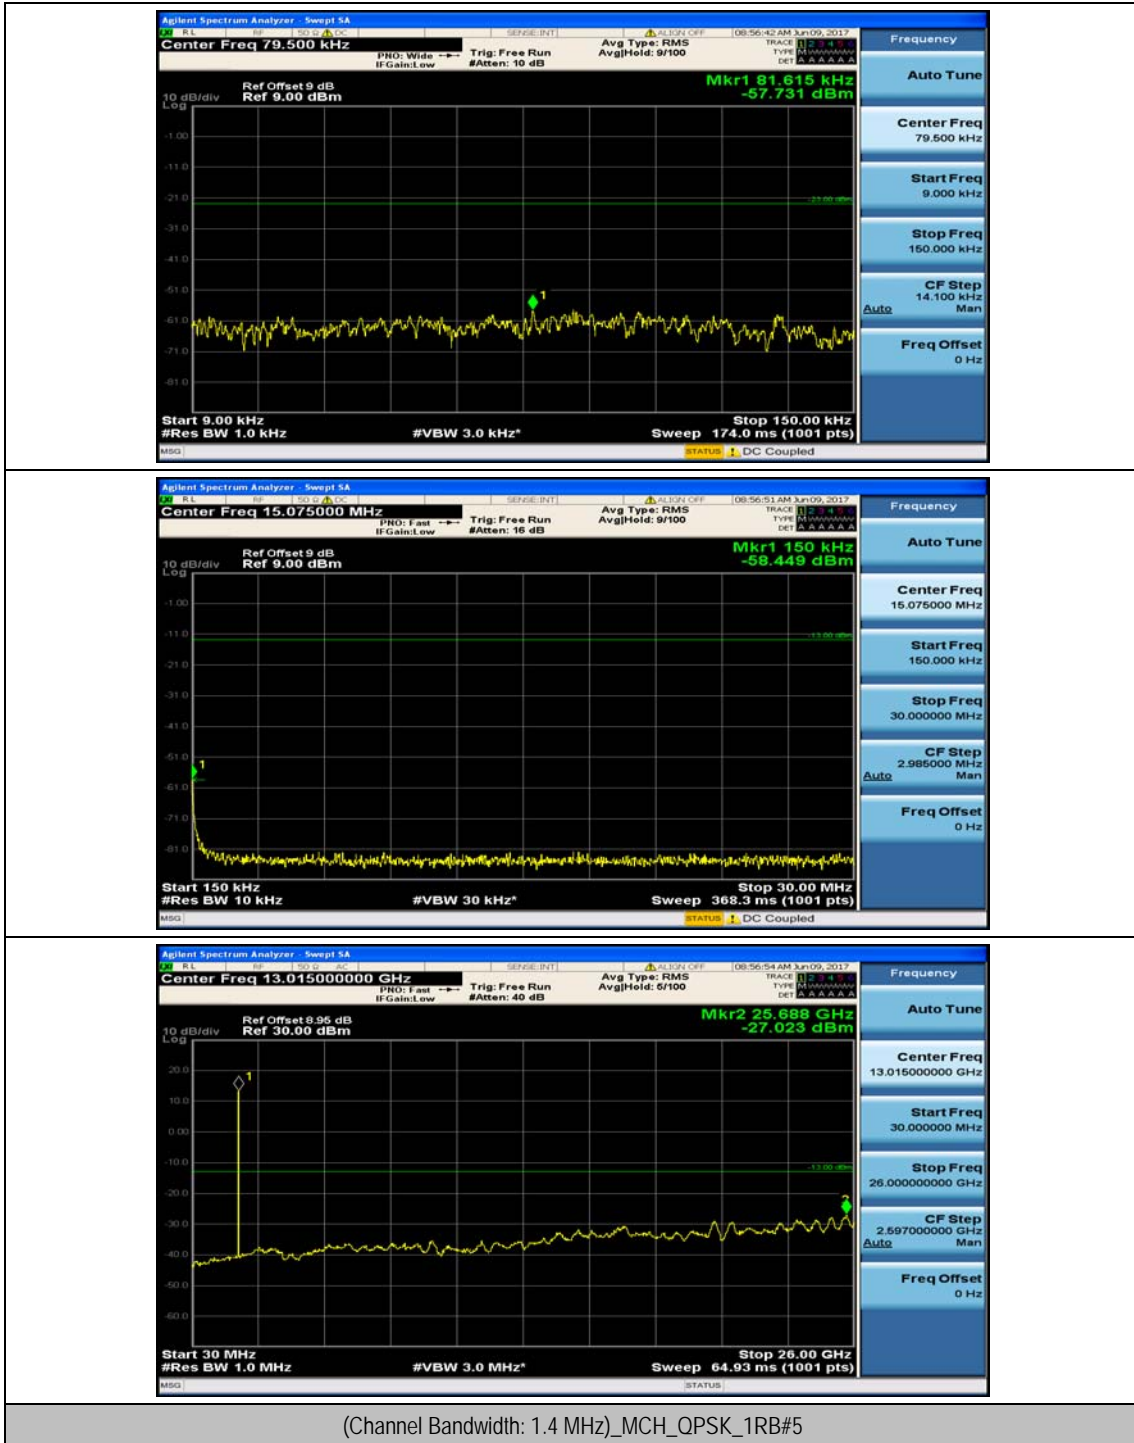

(Channel Bandwidth: 1.4 MHz)_MCH_QPSK_1RB#3