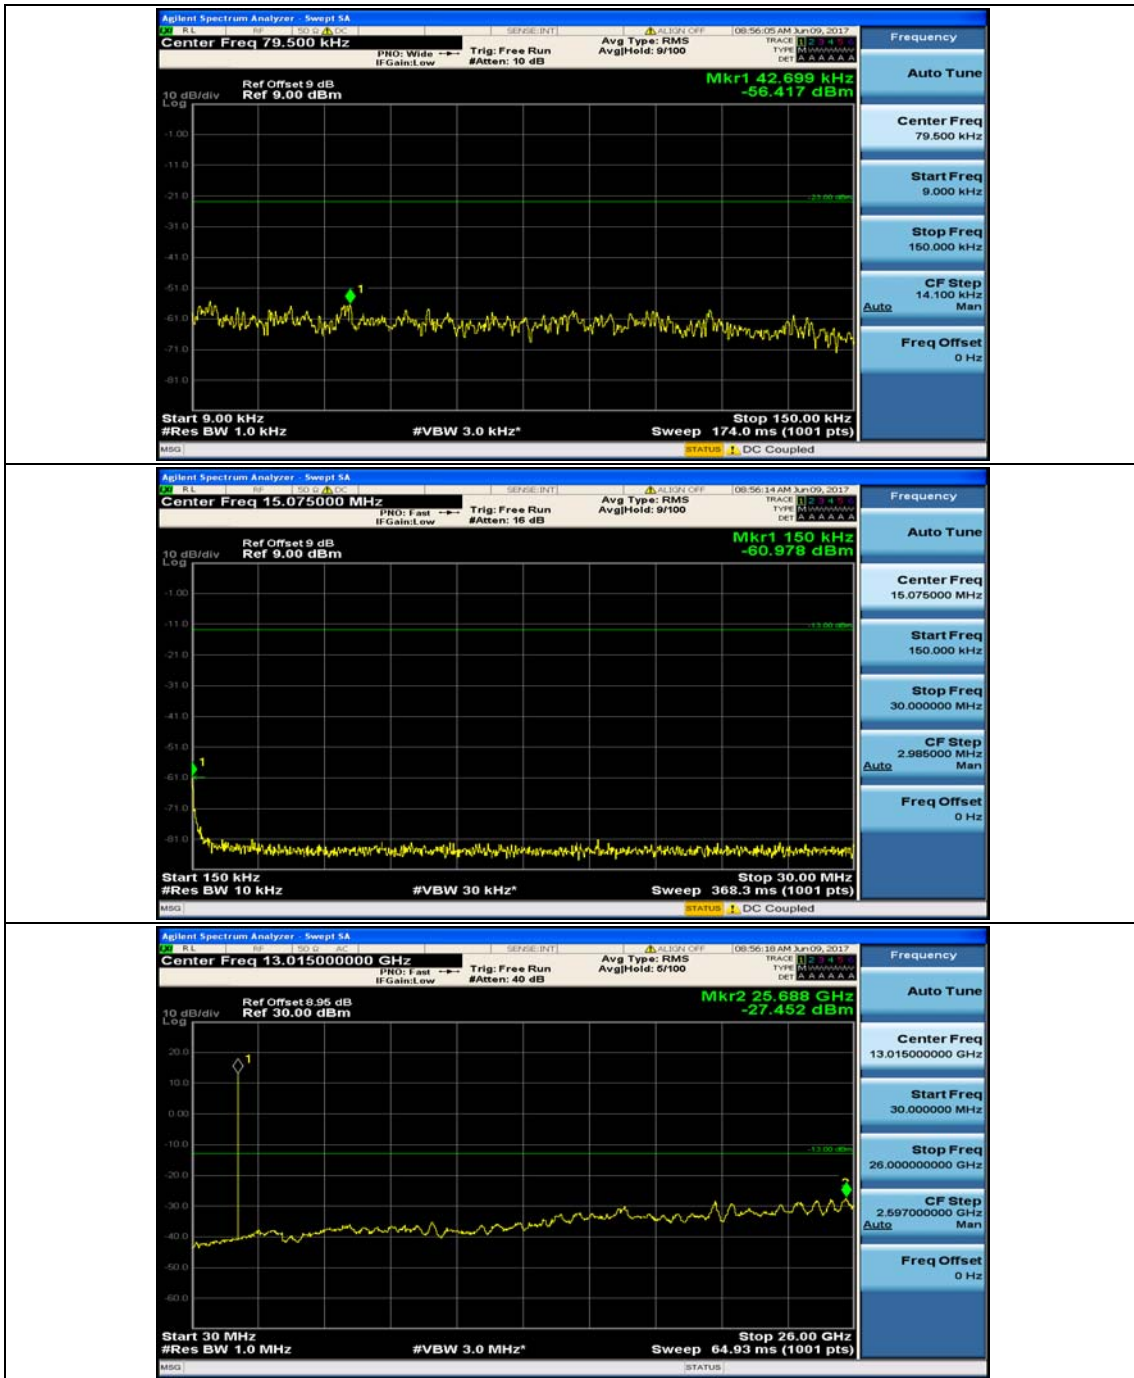

(Channel Bandwidth: 1.4 MHz)_MCH_QPSK_1RB#3

(Channel Bandwidth: 1.4 MHz)_HCH_QPSK_1RB#0

(Channel Bandwidth: 1.4 MHz)_HCH_QPSK_1RB#3

(Channel Bandwidth: 1.4 MHz)_LCH_16QAM_1RB#0

(Channel Bandwidth: 1.4 MHz)_LCH_16QAM_1RB#3