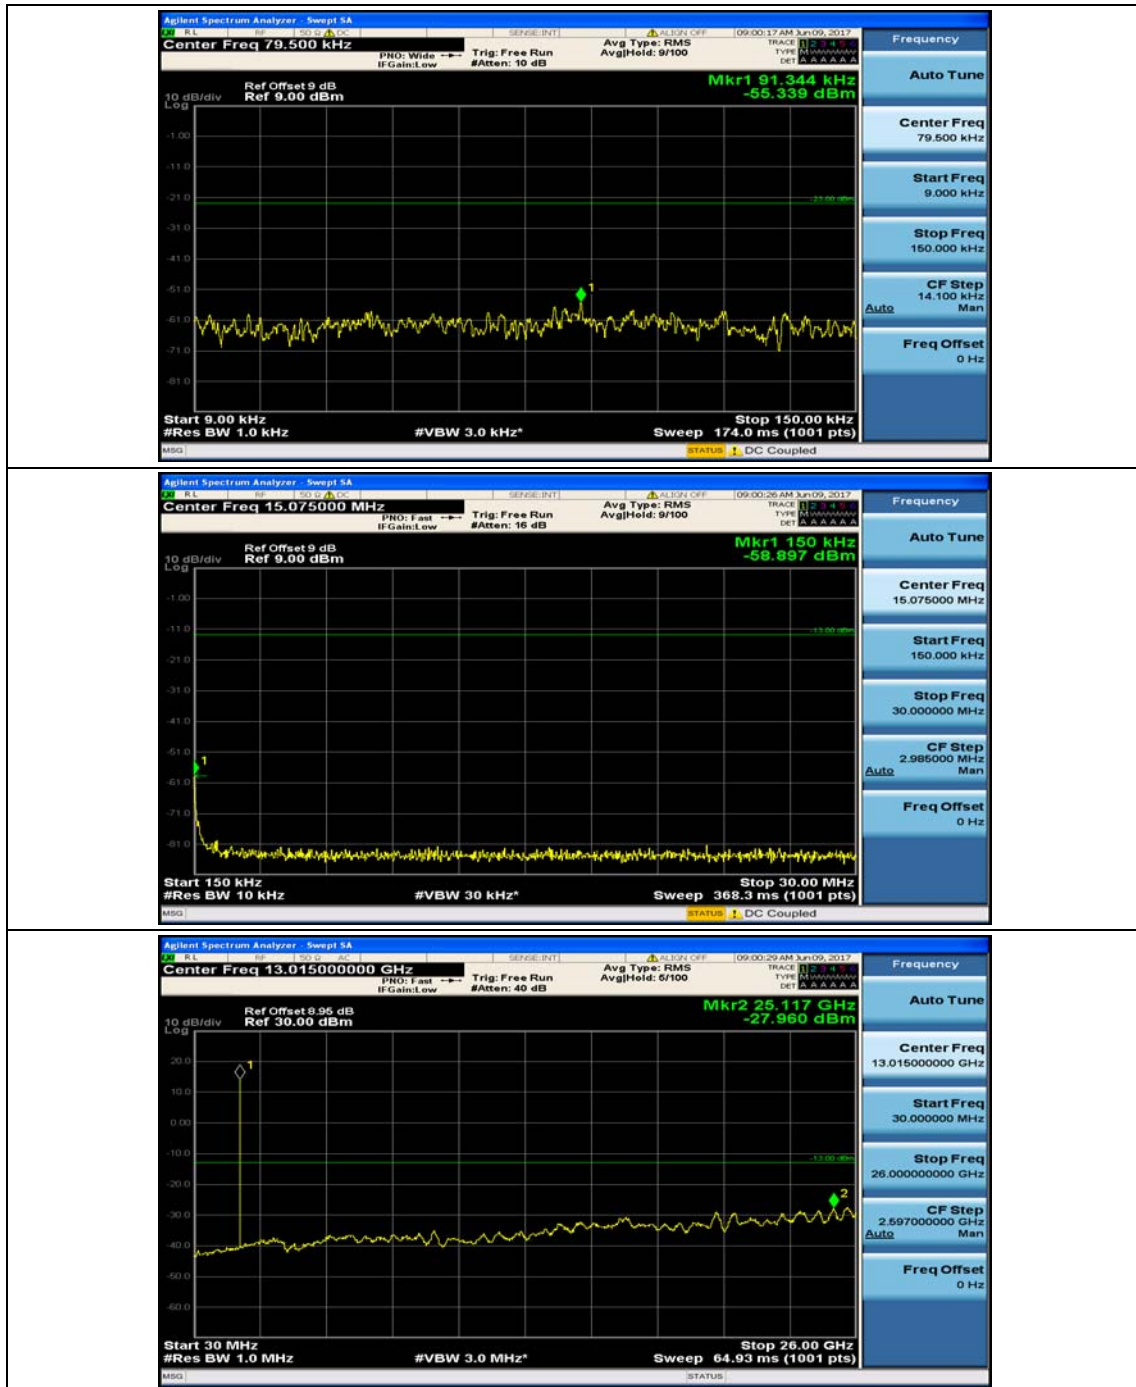

(Channel Bandwidth: 1.4 MHz)_MCH_16QAM_1RB#0

(Channel Bandwidth: 1.4 MHz)_MCH_16QAM_1RB#3

(Channel Bandwidth: 1.4 MHz)_HCH_16QAM_1RB#0

(Channel Bandwidth: 1.4 MHz)_HCH_16QAM_1RB#3

Channel Bandwidth: 3 MHz