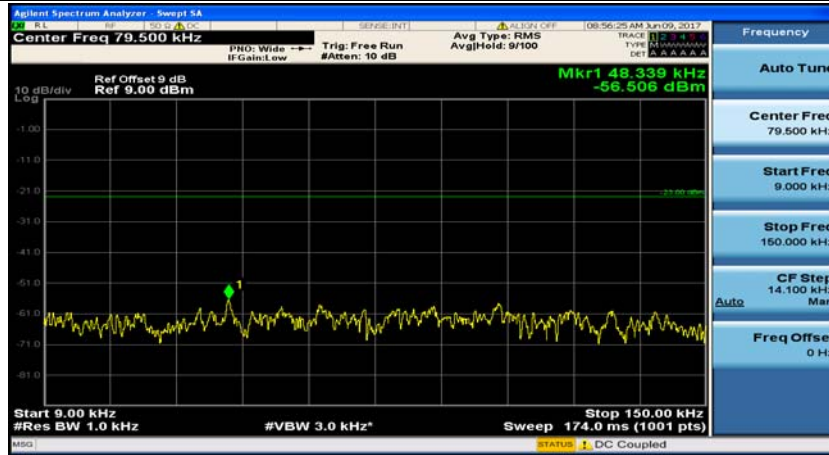

(Channel Bandwidth:20 MHz)_HCH_16QAM_50RB#50

(Channel Bandwidth:20 MHz)_HCH_16QAM_100RB#0

Appendix E: Conducted Spurious Emission

Test Graphs

Channel Bandwidth: 1.4 MHz

(Channel Bandwidth: 1.4 MHz)_MCH_QPSK_1RB#0