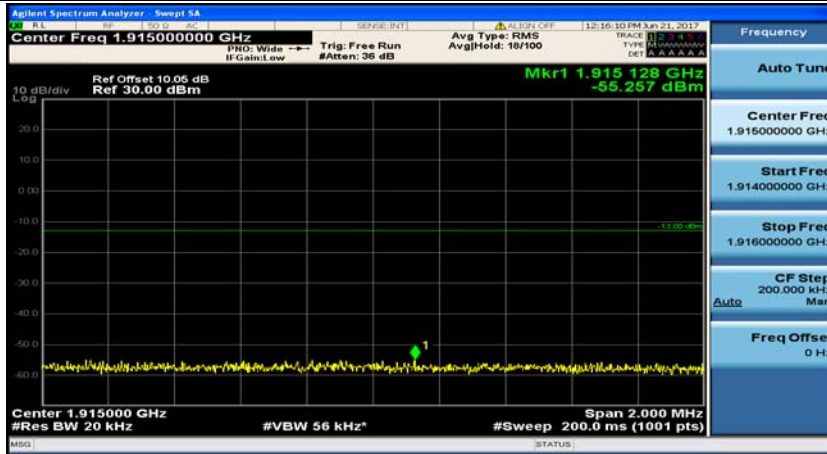

(Channel Bandwidth:20 MHz)_HCH_QPSK_1RB#49