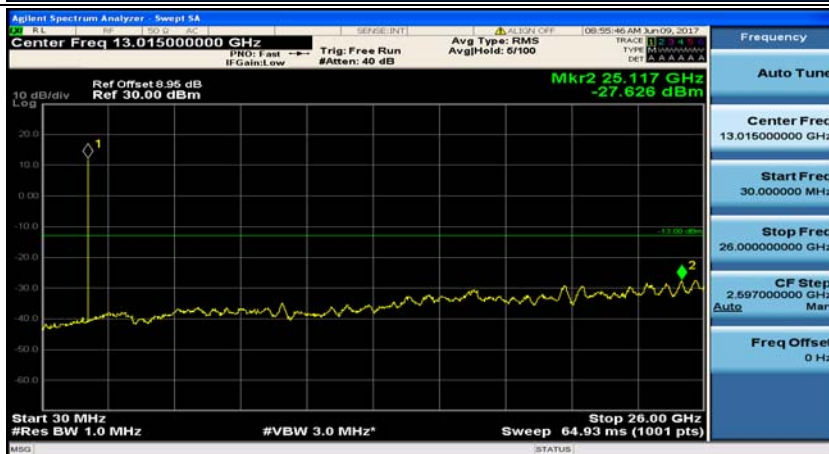

(Channel Bandwidth: 1.4 MHz)_MCH_QPSK_1RB#3

(Channel Bandwidth: 1.4 MHz)_HCH_QPSK_1RB#0

(Channel Bandwidth: 1.4 MHz)_HCH_QPSK_1RB#3

(Channel Bandwidth: 1.4 MHz)_LCH_16QAM_1RB#0

(Channel Bandwidth: 1.4 MHz)_LCH_16QAM_1RB#3