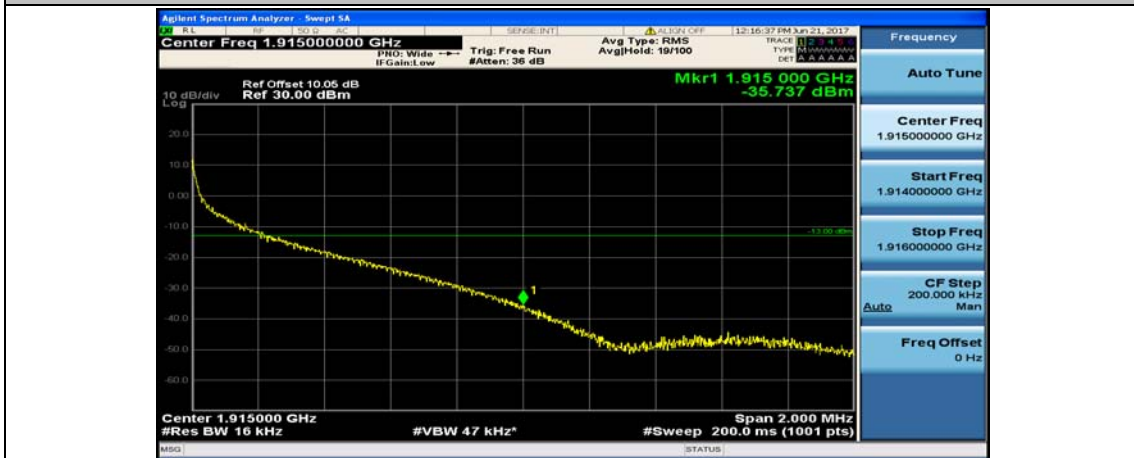

(Channel Bandwidth:20 MHz)_HCH_16QAM_1RB#99