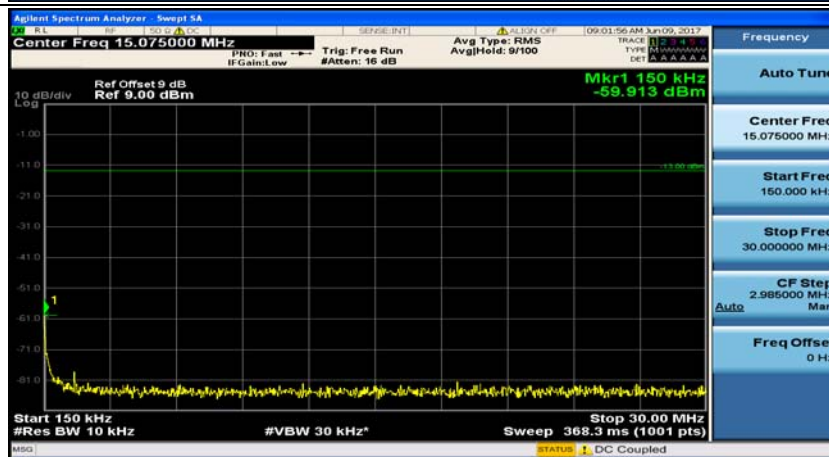

(Channel Bandwidth: 3 MHz)_MCH_QPSK_1RB#0

(Channel Bandwidth: 3 MHz)_MCH_QPSK_1RB#7