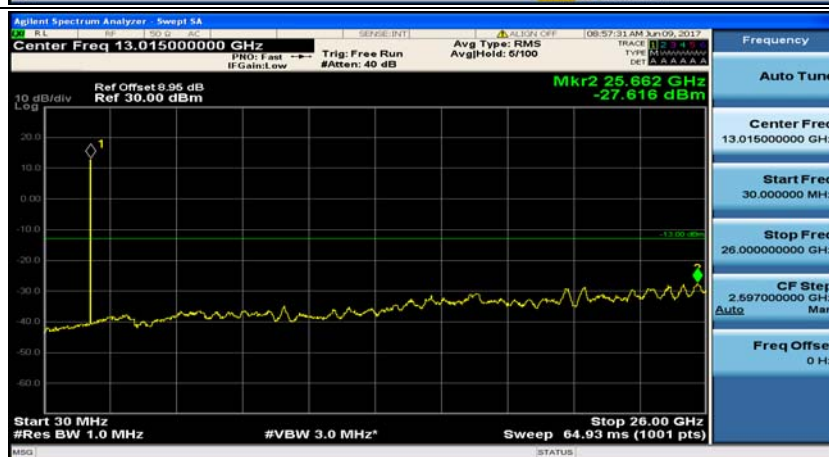

(Channel Bandwidth: 1.4 MHz)_MCH_16QAM_1RB#0

(Channel Bandwidth: 1.4 MHz)_MCH_16QAM_1RB#3