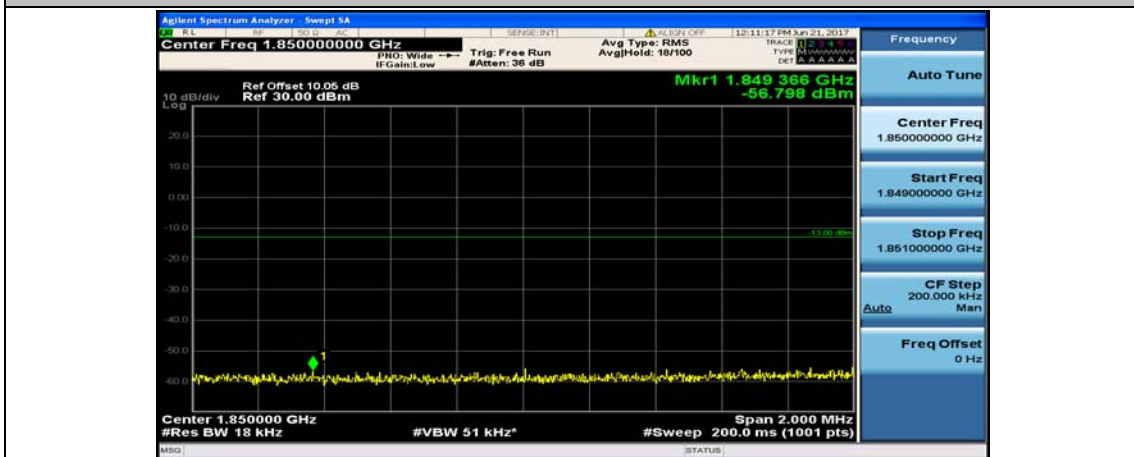

Channel Bandwidth: 10 MHz_HCH_16QAM_25RB#25

Channel Bandwidth: 10 MHz_HCH_16QAM_50RB#0

Channel Bandwidth: 15 MHz

(Channel Bandwidth:15 MHz)_LCH_QPSK_1RB#0

(Channel Bandwidth:15 MHz)_LCH_QPSK_1RB#37

(Channel Bandwidth:15 MHz)_LCH_QPSK_1RB#74

(Channel Bandwidth:15 MHz)_LCH_QPSK_37RB#0

(Channel Bandwidth:15 MHz)_LCH_QPSK_37RB#18

(Channel Bandwidth:15 MHz)_LCH_QPSK_37RB#38

(Channel Bandwidth:15 MHz)_LCH_QPSK_75RB#0

(Channel Bandwidth:15 MHz)_HCH_QPSK_1RB#0