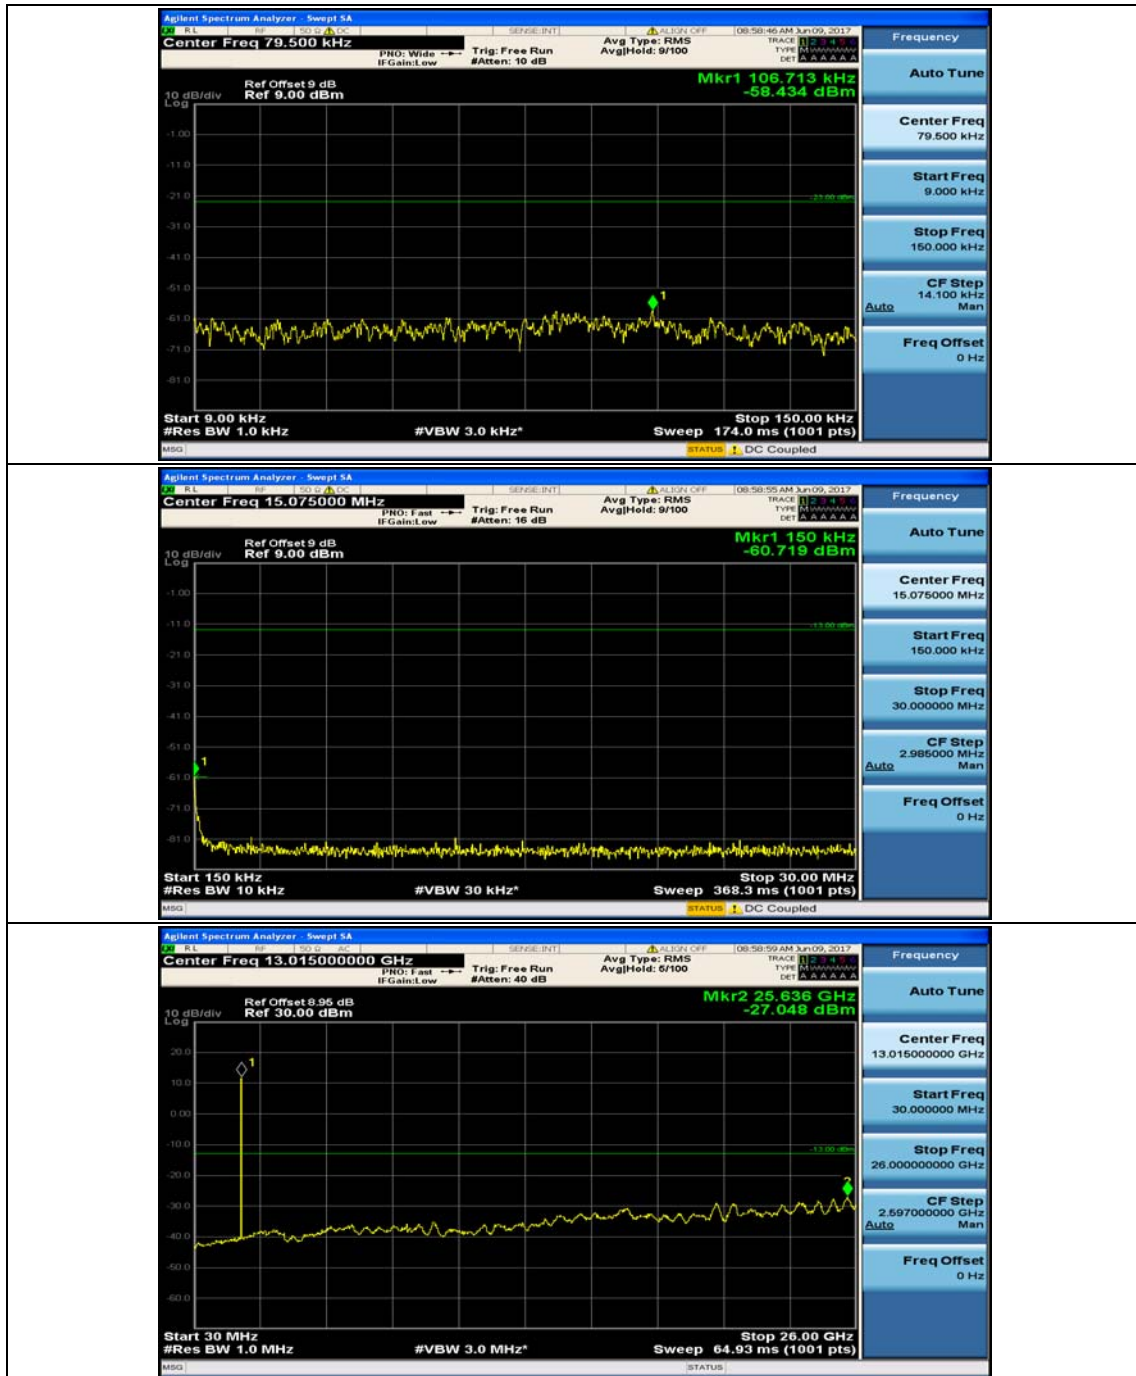

(Channel Bandwidth: 1.4 MHz)_MCH_QPSK_1RB#3

(Channel Bandwidth: 1.4 MHz)_HCH_QPSK_1RB#0

(Channel Bandwidth: 1.4 MHz)_HCH_QPSK_1RB#3

(Channel Bandwidth: 1.4 MHz)_LCH_16QAM_1RB#0

(Channel Bandwidth: 1.4 MHz)_LCH_16QAM_1RB#3