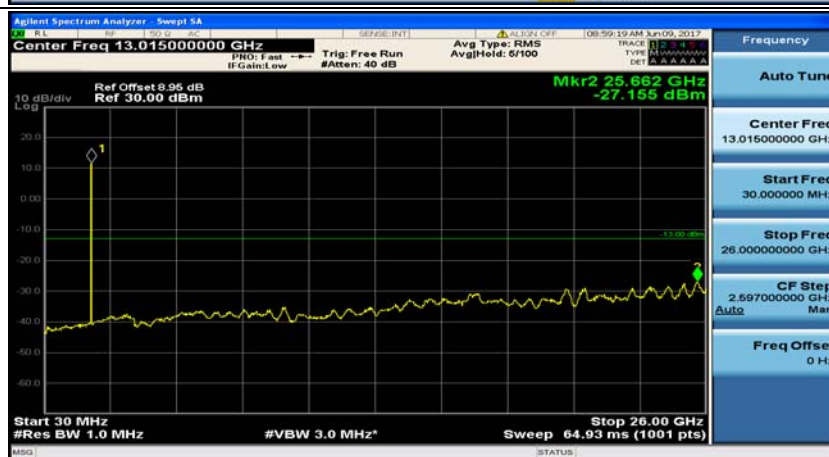

(Channel Bandwidth: 1.4 MHz)_MCH_16QAM_1RB#0

(Channel Bandwidth: 1.4 MHz)_MCH_16QAM_1RB#3

(Channel Bandwidth: 1.4 MHz)_HCH_16QAM_1RB#0

(Channel Bandwidth: 1.4 MHz)_HCH_16QAM_1RB#3

Channel Bandwidth: 3 MHz