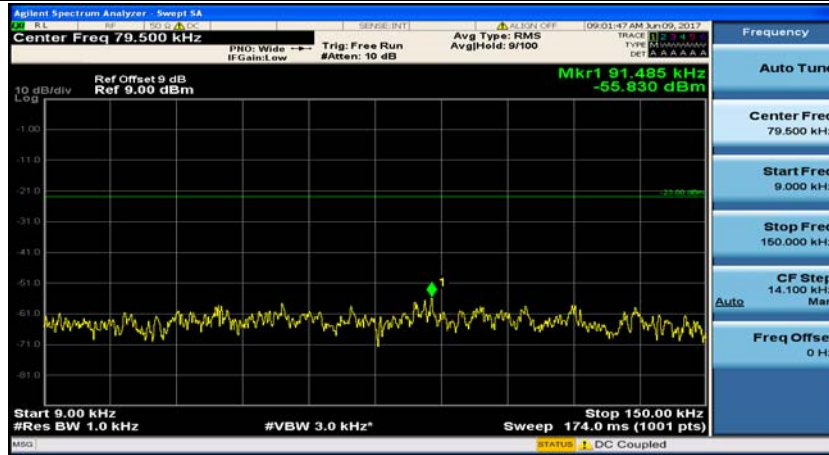

(Channel Bandwidth: 3 MHz)_MCH_QPSK_1RB#0