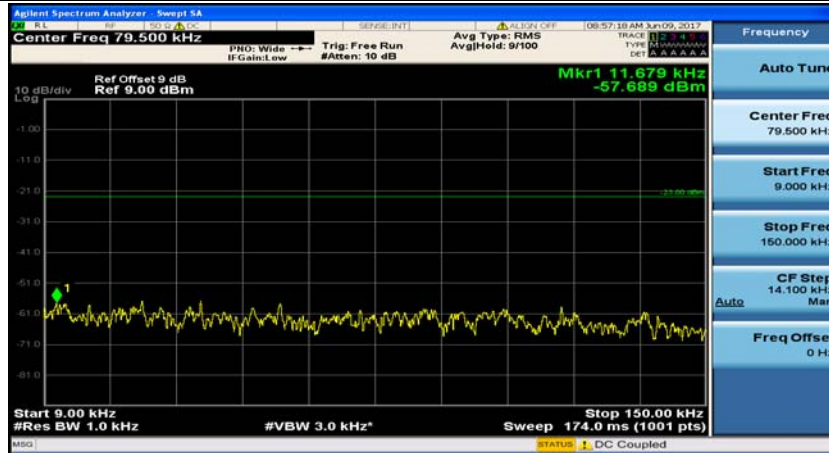

(Channel Bandwidth: 1.4 MHz)_MCH_16QAM_1RB#0

(Channel Bandwidth: 1.4 MHz)_MCH_16QAM_1RB#3