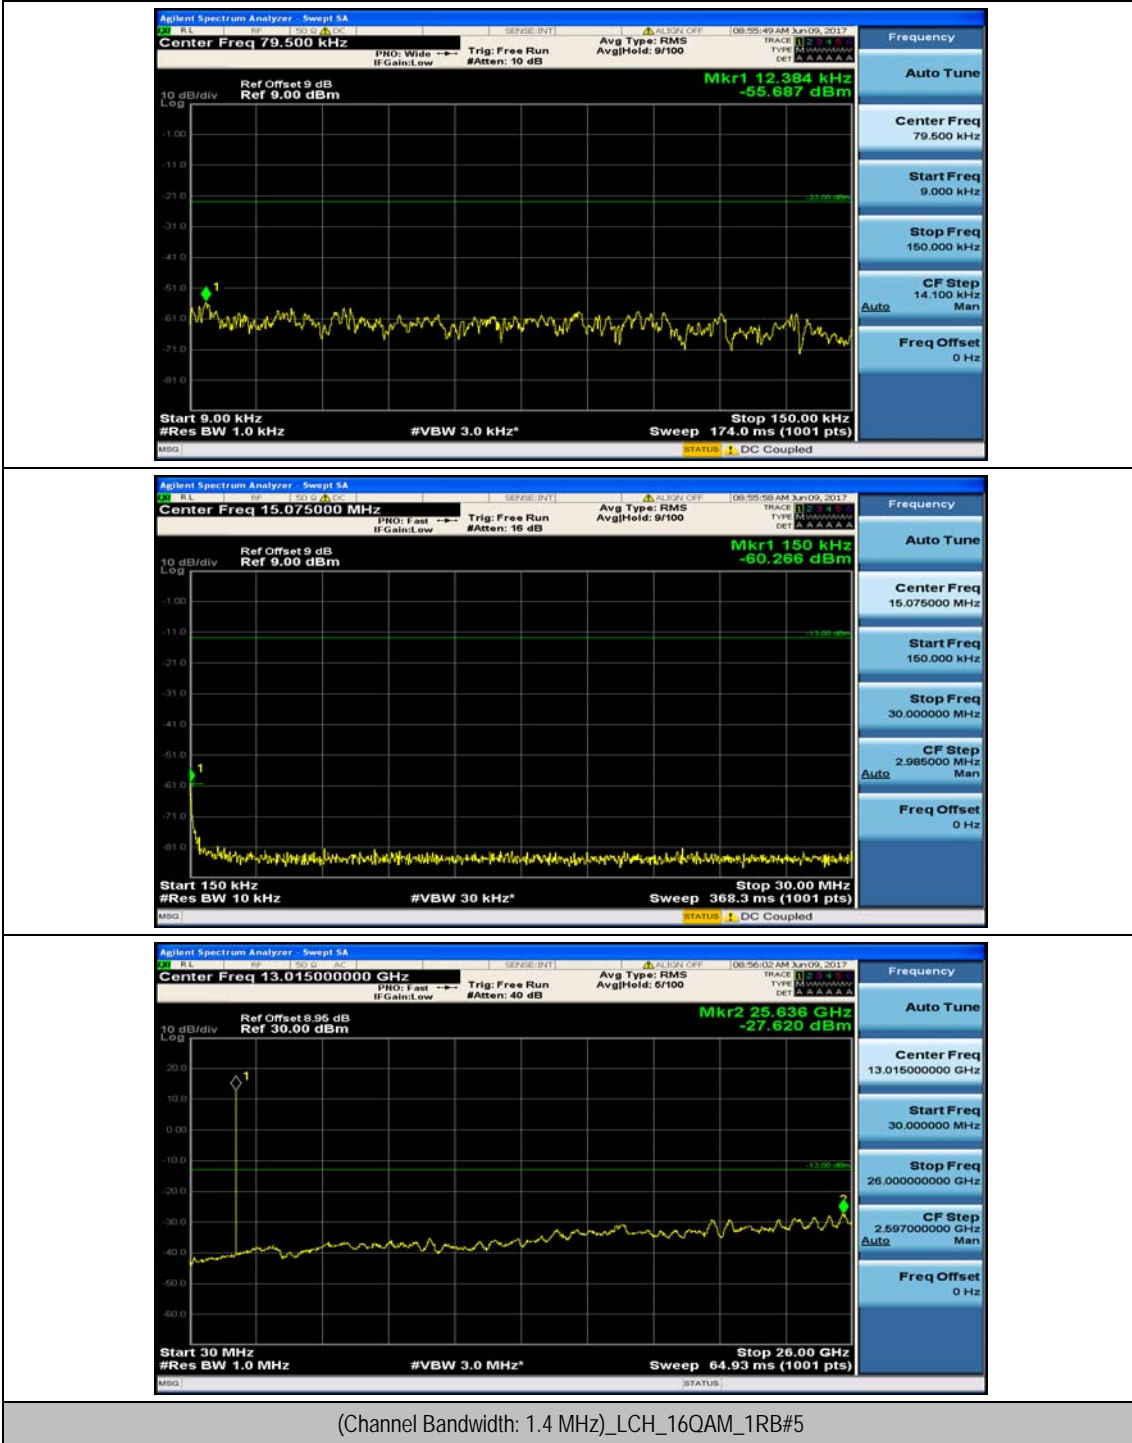

(Channel Bandwidth: 1.4 MHz)_MCH_QPSK_1RB#3

(Channel Bandwidth: 1.4 MHz)_HCH_QPSK_1RB#0

(Channel Bandwidth: 1.4 MHz)_HCH_QPSK_1RB#3

(Channel Bandwidth: 1.4 MHz)_LCH_16QAM_1RB#0

(Channel Bandwidth: 1.4 MHz)_LCH_16QAM_1RB#3