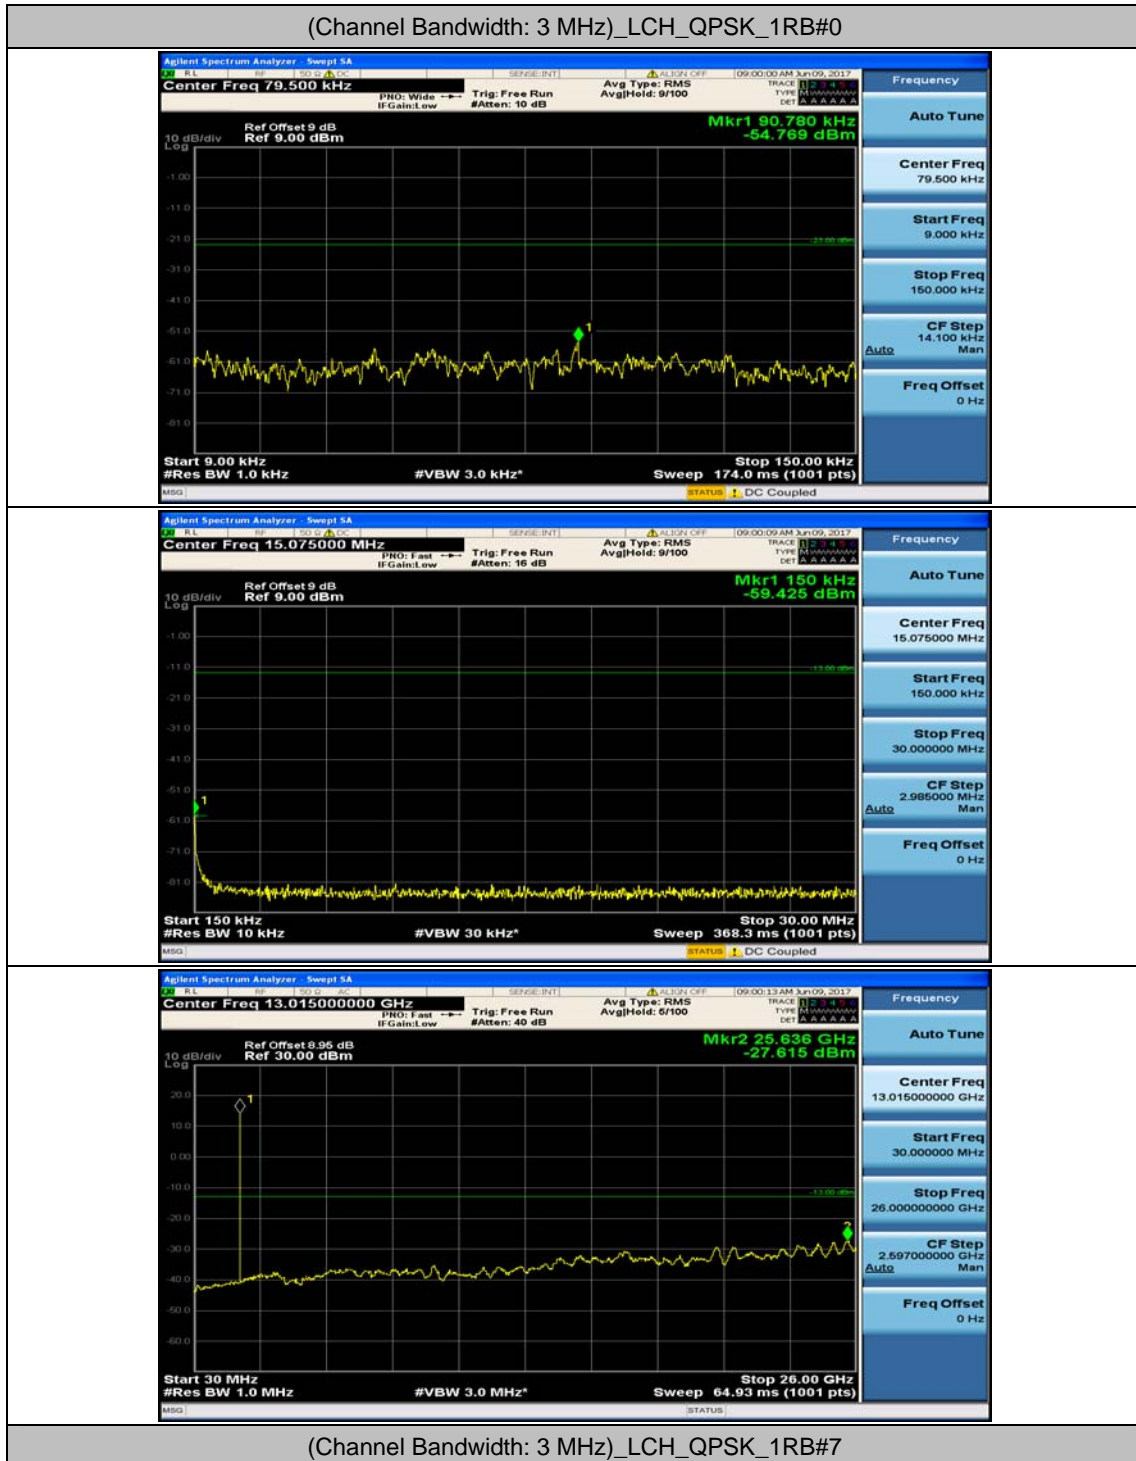

(Channel Bandwidth: 1.4 MHz)_MCH_16QAM_1RB#0

(Channel Bandwidth: 1.4 MHz)_MCH_16QAM_1RB#3

(Channel Bandwidth: 1.4 MHz)_HCH_16QAM_1RB#0

(Channel Bandwidth: 1.4 MHz)_HCH_16QAM_1RB#3

Channel Bandwidth: 3 MHz