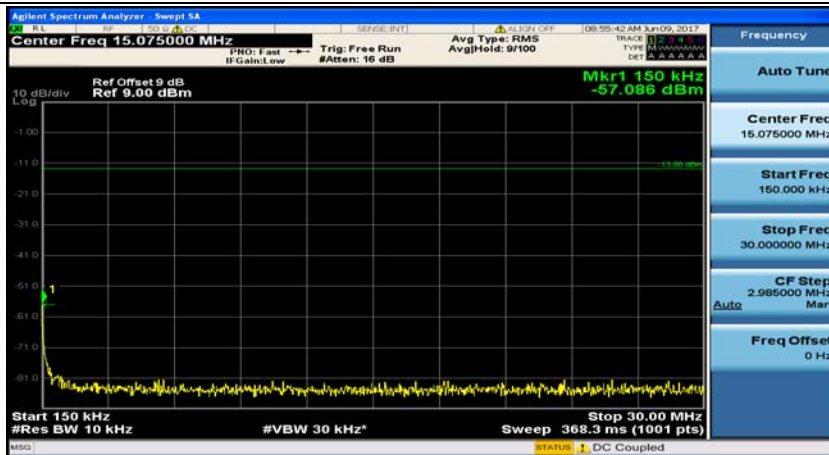

(Channel Bandwidth: 1.4 MHz)_MCH_QPSK_1RB#3

(Channel Bandwidth: 1.4 MHz)_HCH_QPSK_1RB#0

(Channel Bandwidth: 1.4 MHz)_HCH_QPSK_1RB#3

(Channel Bandwidth: 1.4 MHz)_LCH_16QAM_1RB#0

(Channel Bandwidth: 1.4 MHz)_LCH_16QAM_1RB#3