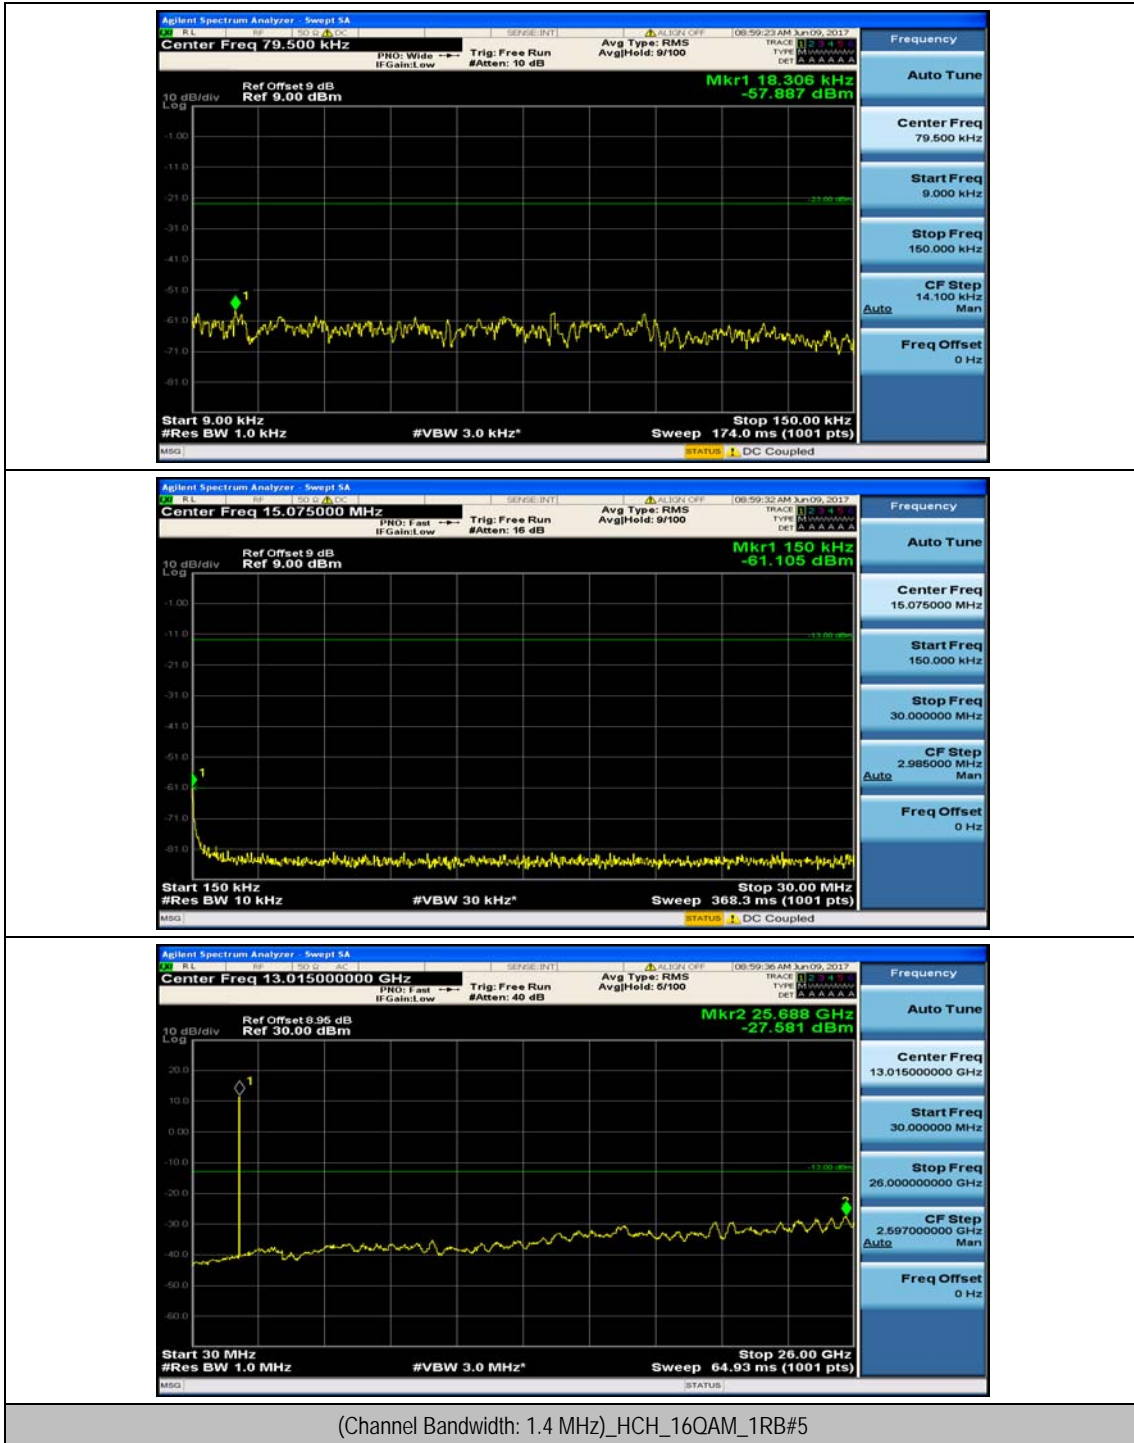

(Channel Bandwidth: 1.4 MHz)_MCH_16QAM_1RB#0

(Channel Bandwidth: 1.4 MHz)_MCH_16QAM_1RB#3

(Channel Bandwidth: 1.4 MHz)_HCH_16QAM_1RB#0

(Channel Bandwidth: 1.4 MHz)_HCH_16QAM_1RB#3

Channel Bandwidth: 3 MHz