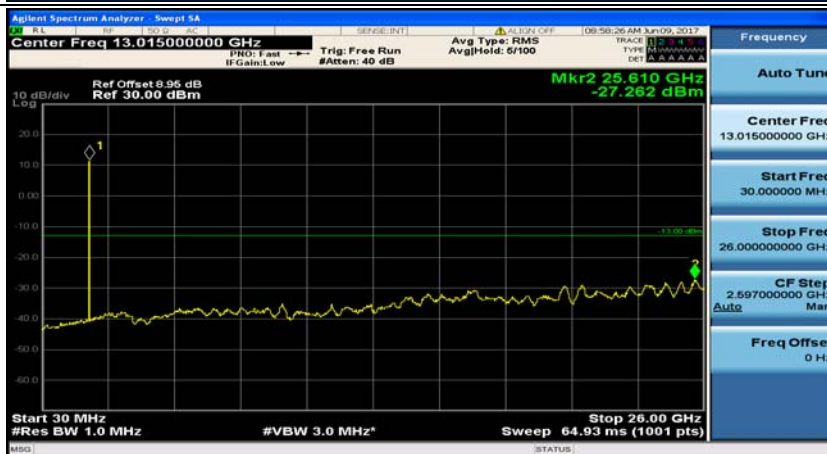

(Channel Bandwidth: 1.4 MHz)_HCH_QPSK_1RB#0