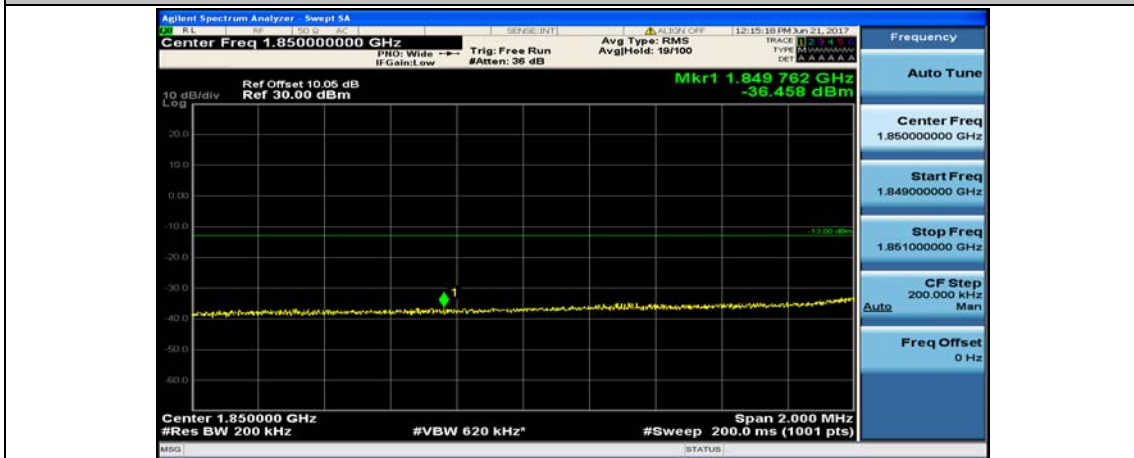

Channel Bandwidth: 20 MHz

(Channel Bandwidth:20 MHz)_LCH_QPSK_1RB#49

(Channel Bandwidth:20 MHz)_LCH_QPSK_1RB#99

(Channel Bandwidth:20 MHz)_LCH_QPSK_50RB#0

(Channel Bandwidth:20 MHz)_LCH_QPSK_50RB#25

(Channel Bandwidth:20 MHz)_LCH_QPSK_50RB#50