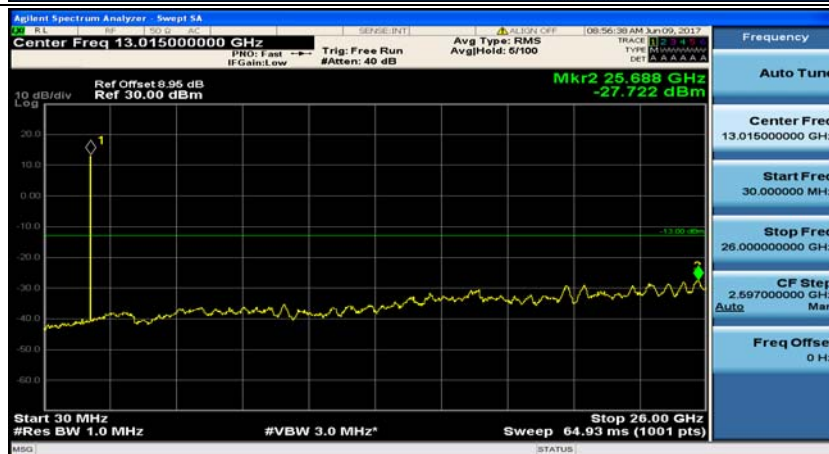

(Channel Bandwidth:20 MHz)_HCH_16QAM_50RB#50

(Channel Bandwidth:20 MHz)_HCH_16QAM_100RB#0

Appendix E: Conducted Spurious Emission

Test Graphs

Channel Bandwidth: 1.4 MHz

(Channel Bandwidth: 1.4 MHz)_MCH_QPSK_1RB#0