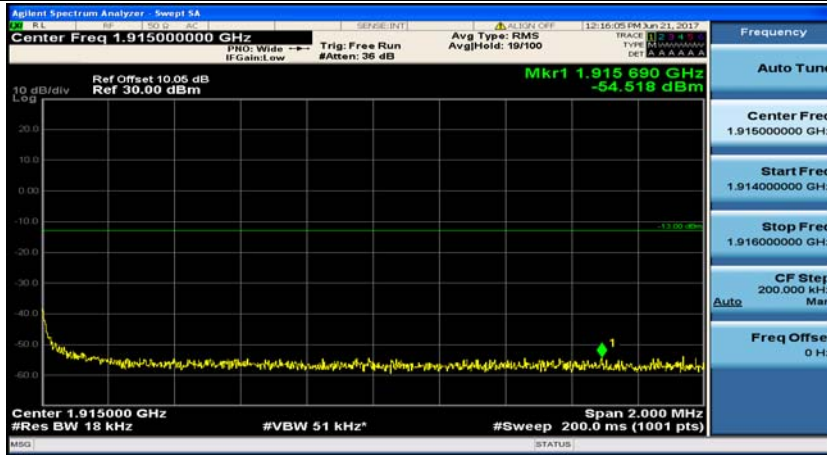

(Channel Bandwidth:20 MHz)_HCH_QPSK_1RB#0