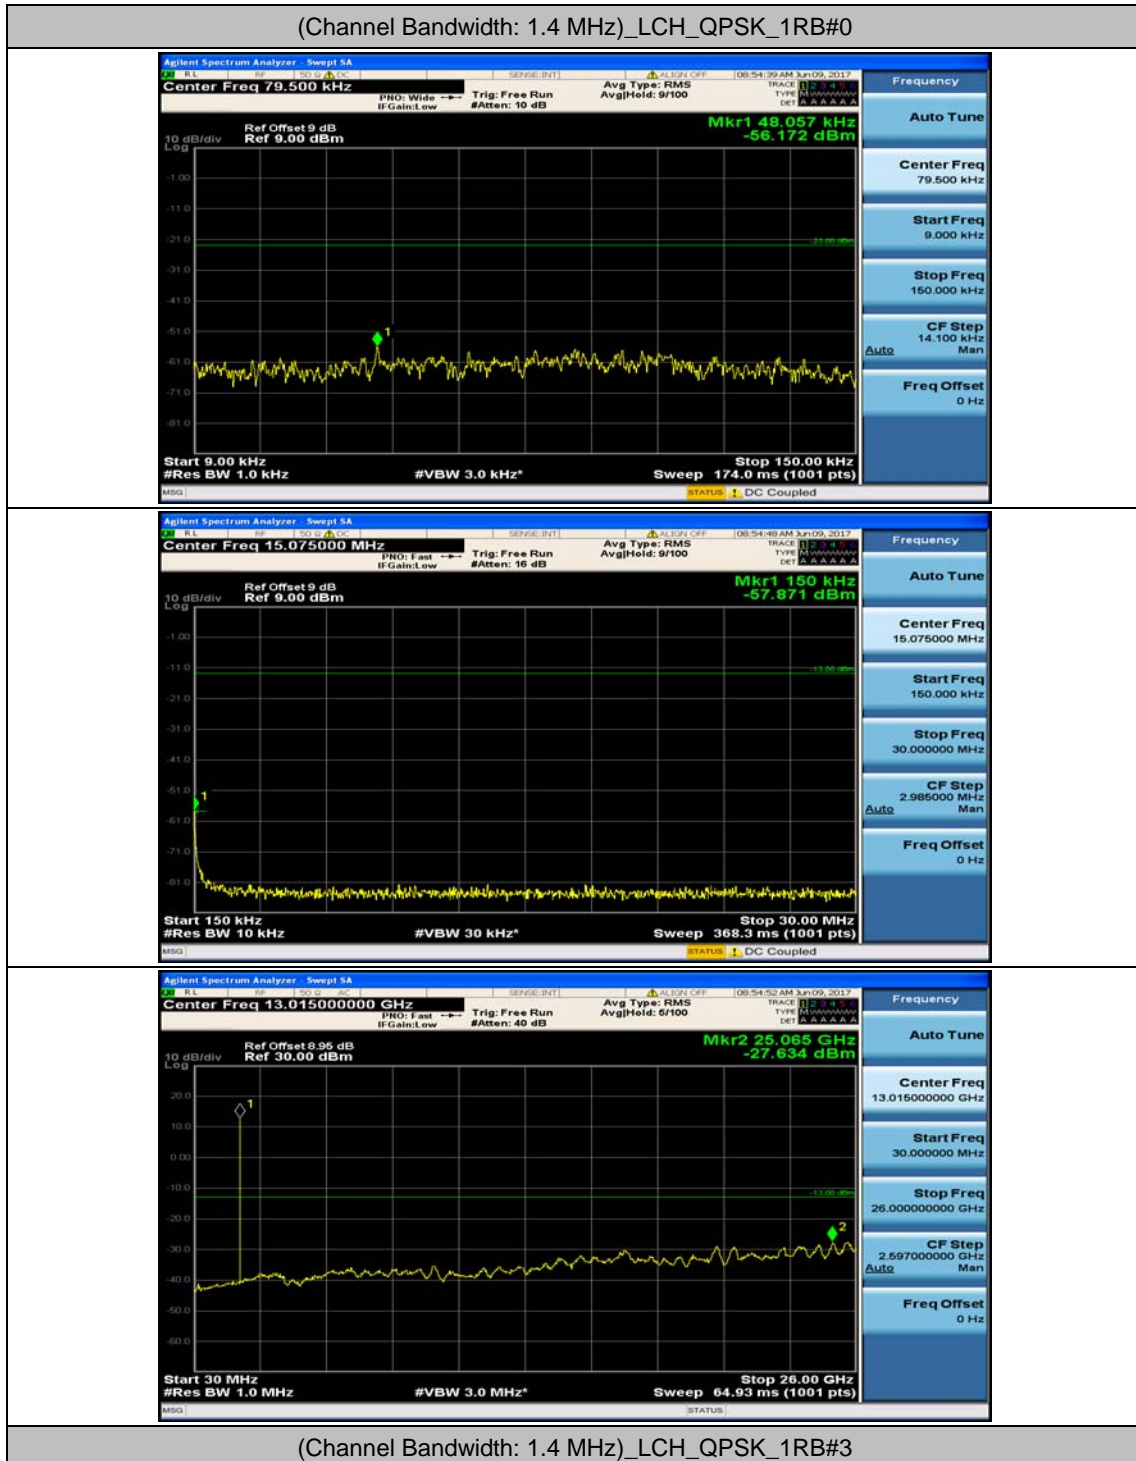

(Channel Bandwidth:20 MHz)_HCH_16QAM_50RB#50

(Channel Bandwidth:20 MHz)_HCH_16QAM_100RB#0

Appendix E: Conducted Spurious Emission

Test Graphs

Channel Bandwidth: 1.4 MHz

(Channel Bandwidth: 1.4 MHz)_MCH_QPSK_1RB#0