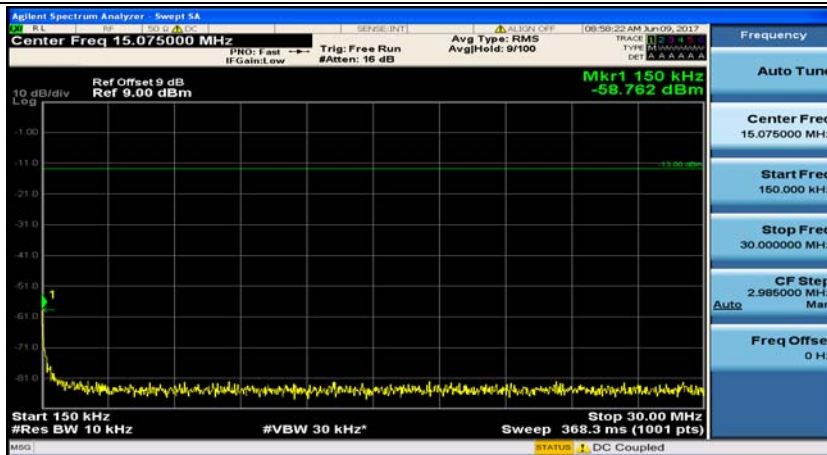

(Channel Bandwidth: 1.4 MHz)_HCH_QPSK_1RB#0