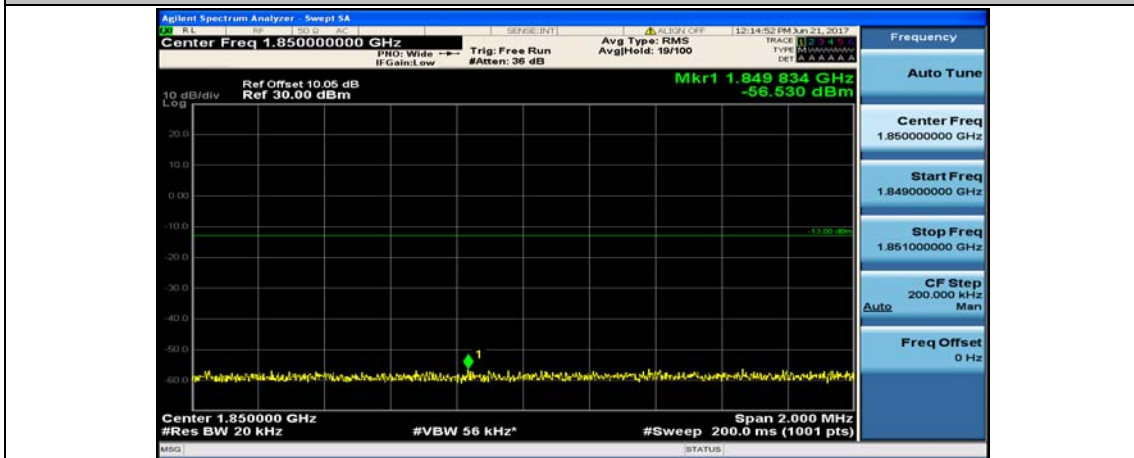

(Channel Bandwidth:20 MHz)_HCH_QPSK_50RB#25

(Channel Bandwidth:20 MHz)_HCH_QPSK_50RB#50

(Channel Bandwidth:20 MHz)_HCH_QPSK_100RB#0

(Channel Bandwidth:20 MHz)_LCH_16QAM_1RB#0

(Channel Bandwidth:20 MHz)_LCH_16QAM_1RB#49