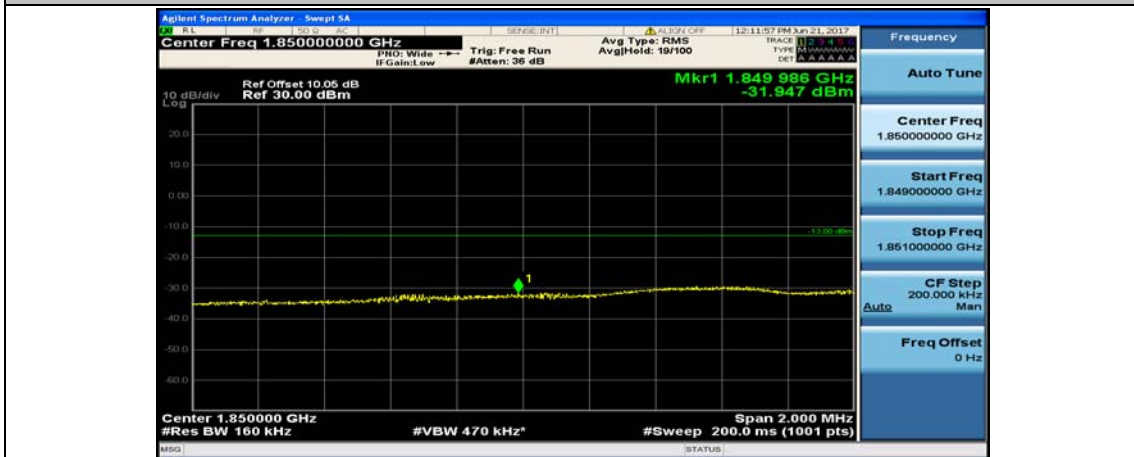

Channel Bandwidth: 10 MHz_HCH_16QAM_25RB#25

Channel Bandwidth: 10 MHz_HCH_16QAM_50RB#0

Channel Bandwidth: 15 MHz

(Channel Bandwidth:15 MHz)_LCH_QPSK_1RB#0

(Channel Bandwidth:15 MHz)_LCH_QPSK_1RB#37

(Channel Bandwidth:15 MHz)_LCH_QPSK_1RB#74

(Channel Bandwidth:15 MHz)_LCH_QPSK_37RB#0

(Channel Bandwidth:15 MHz)_LCH_QPSK_37RB#18

(Channel Bandwidth:15 MHz)_LCH_QPSK_37RB#38

(Channel Bandwidth:15 MHz)_LCH_QPSK_75RB#0

(Channel Bandwidth:15 MHz)_HCH_QPSK_1RB#0