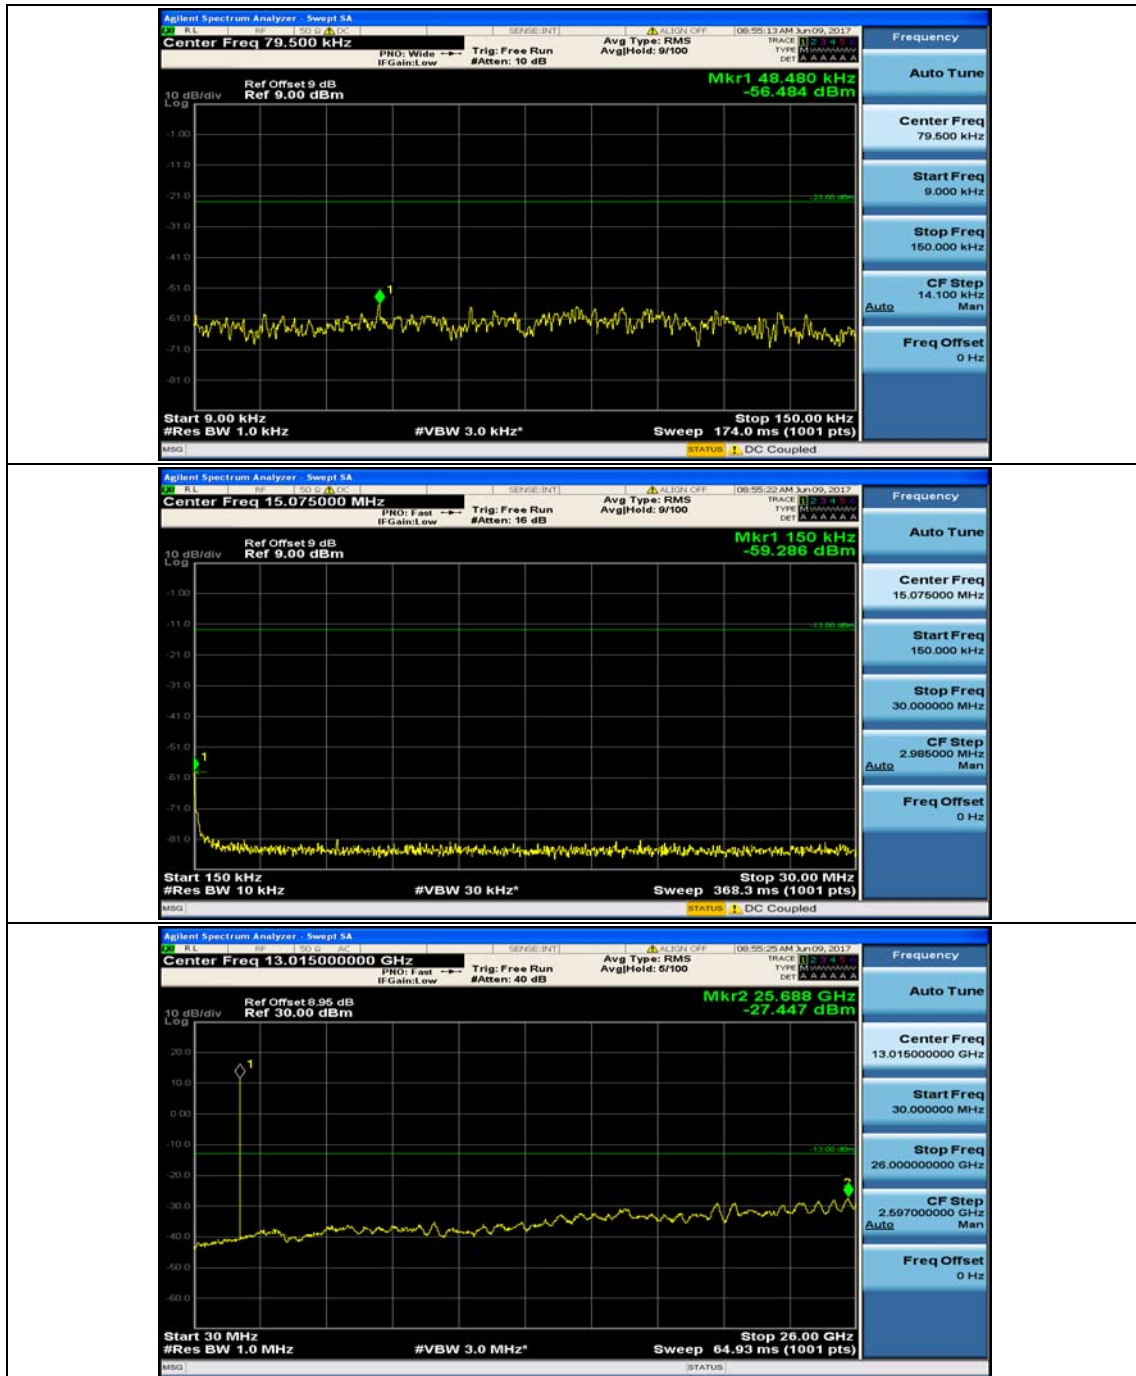

(Channel Bandwidth:20 MHz)_HCH_16QAM_50RB#50

(Channel Bandwidth:20 MHz)_HCH_16QAM_100RB#0

Appendix E: Conducted Spurious Emission

Test Graphs

Channel Bandwidth: 1.4 MHz

(Channel Bandwidth: 1.4 MHz)_MCH_QPSK_1RB#0