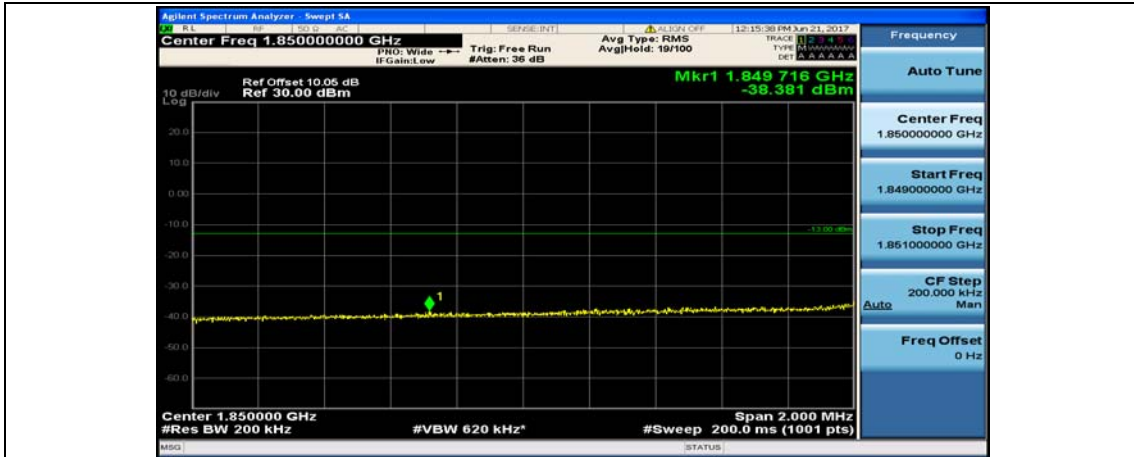

(Channel Bandwidth:20 MHz)_LCH_16QAM_1RB#99

(Channel Bandwidth:20 MHz)_LCH_16QAM_50RB#0

(Channel Bandwidth:20 MHz)_LCH_16QAM_50RB#25

(Channel Bandwidth:20 MHz)_LCH_16QAM_50RB#50

(Channel Bandwidth:20 MHz)_LCH_16QAM_100RB#0