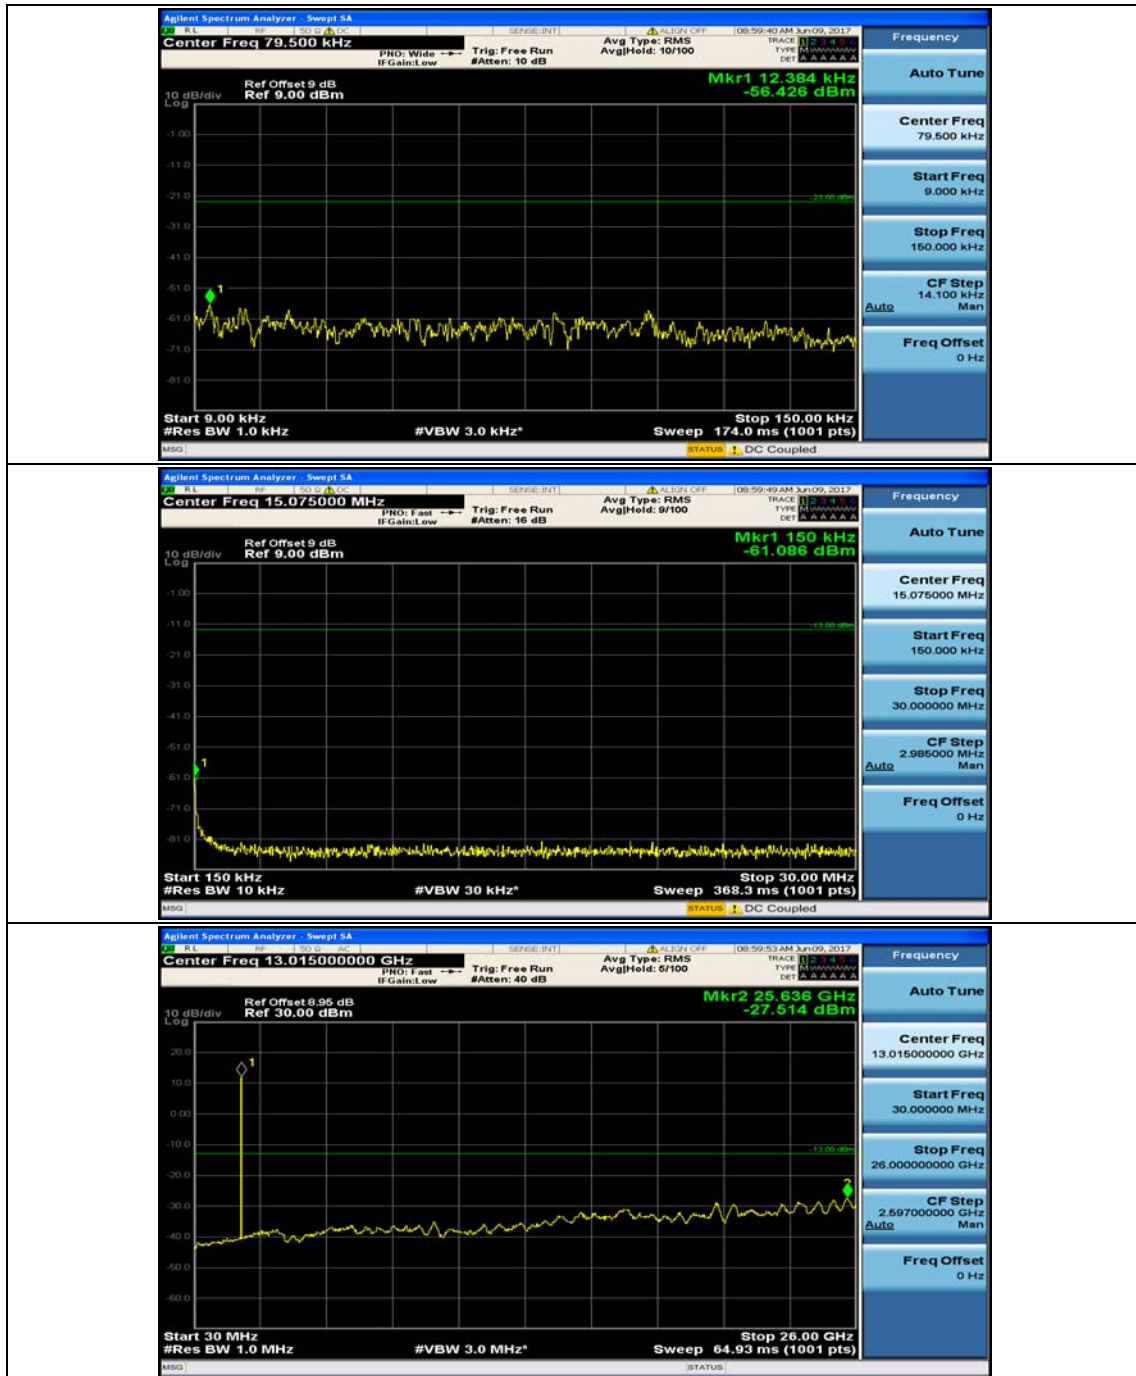

(Channel Bandwidth: 1.4 MHz)_MCH_16QAM_1RB#0

(Channel Bandwidth: 1.4 MHz)_MCH_16QAM_1RB#3

(Channel Bandwidth: 1.4 MHz)_HCH_16QAM_1RB#0

(Channel Bandwidth: 1.4 MHz)_HCH_16QAM_1RB#3

Channel Bandwidth: 3 MHz