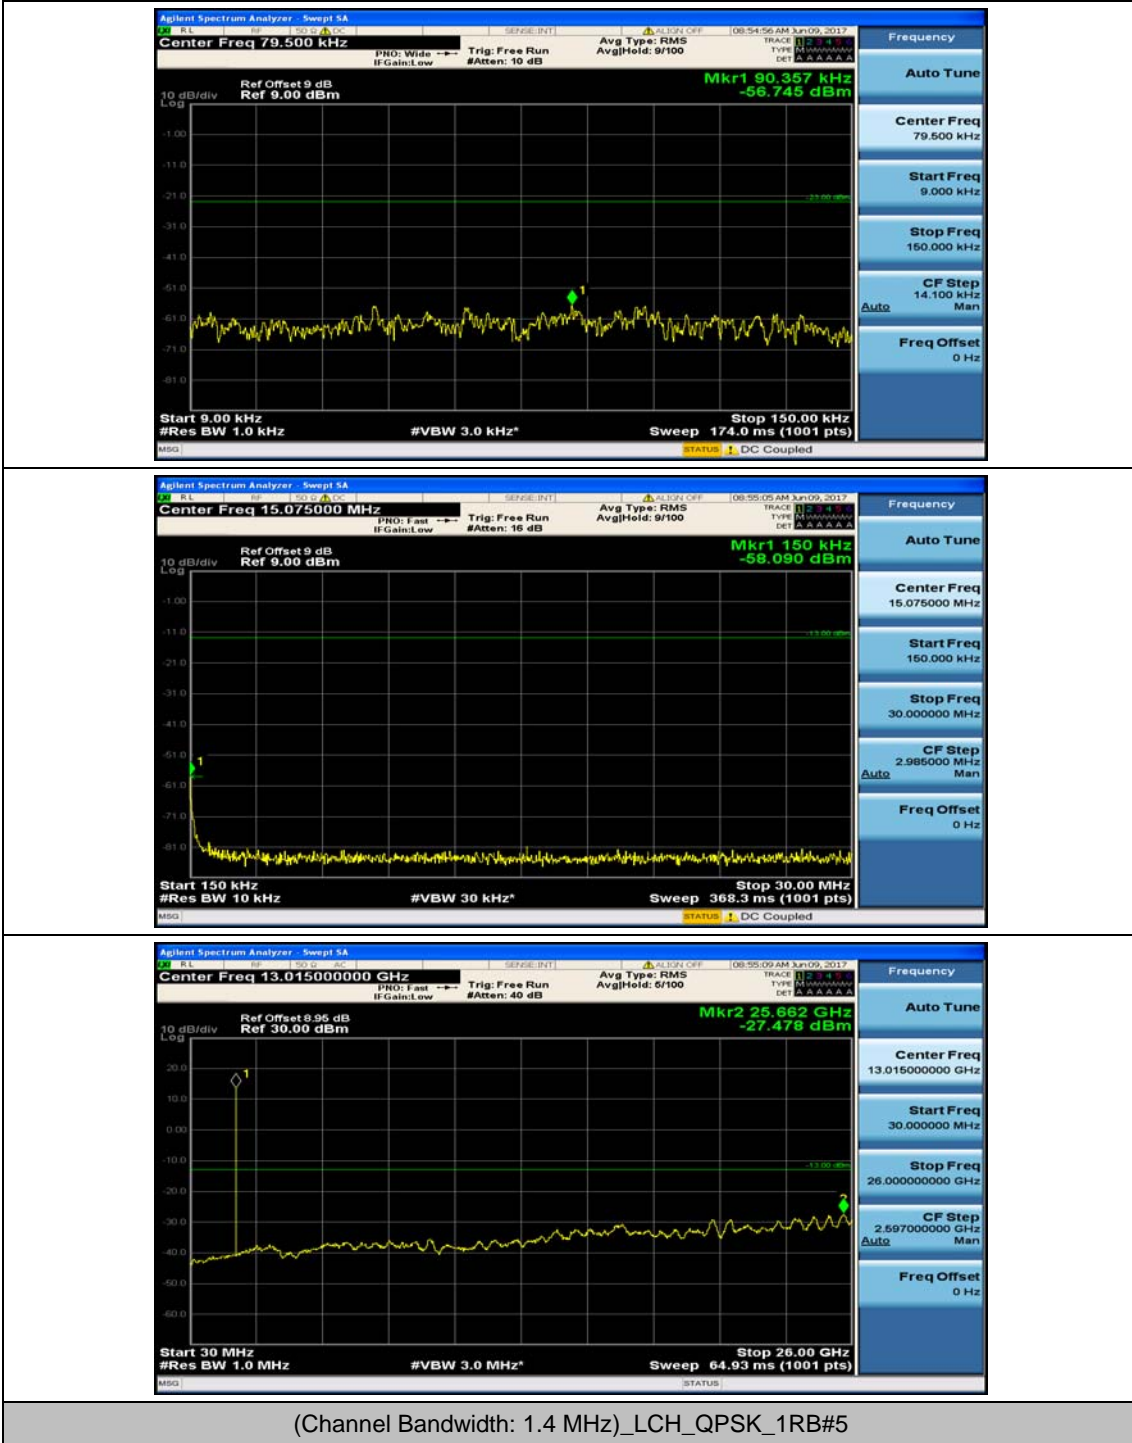

(Channel Bandwidth:20 MHz)_HCH_16QAM_50RB#50

(Channel Bandwidth:20 MHz)_HCH_16QAM_100RB#0

Appendix E: Conducted Spurious Emission

Test Graphs

Channel Bandwidth: 1.4 MHz

(Channel Bandwidth: 1.4 MHz)_MCH_QPSK_1RB#0