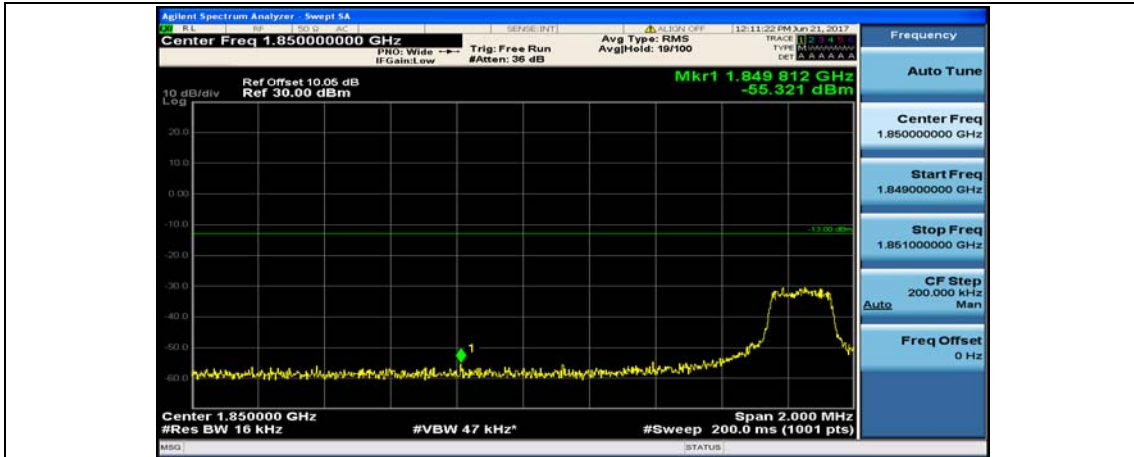

Channel Bandwidth: 10 MHz_HCH_16QAM_25RB#25

Channel Bandwidth: 10 MHz_HCH_16QAM_50RB#0

Channel Bandwidth: 15 MHz

(Channel Bandwidth:15 MHz)_LCH_QPSK_1RB#0

(Channel Bandwidth:15 MHz)_LCH_QPSK_1RB#37

(Channel Bandwidth:15 MHz)_LCH_QPSK_1RB#74

(Channel Bandwidth:15 MHz)_LCH_QPSK_37RB#0

(Channel Bandwidth:15 MHz)_LCH_QPSK_37RB#18

(Channel Bandwidth:15 MHz)_LCH_QPSK_37RB#38

(Channel Bandwidth:15 MHz)_LCH_QPSK_75RB#0

(Channel Bandwidth:15 MHz)_HCH_QPSK_1RB#0