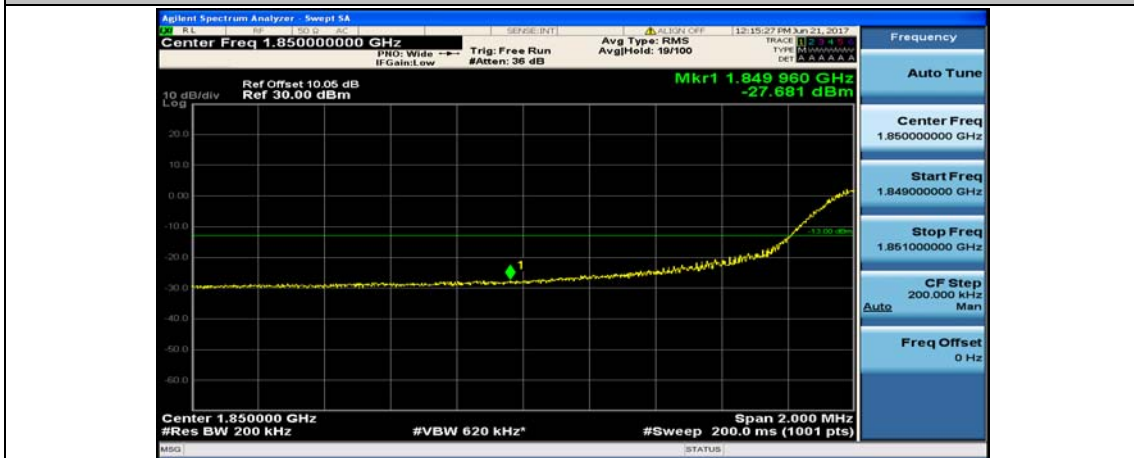

(Channel Bandwidth:20 MHz)_LCH_16QAM_50RB#0