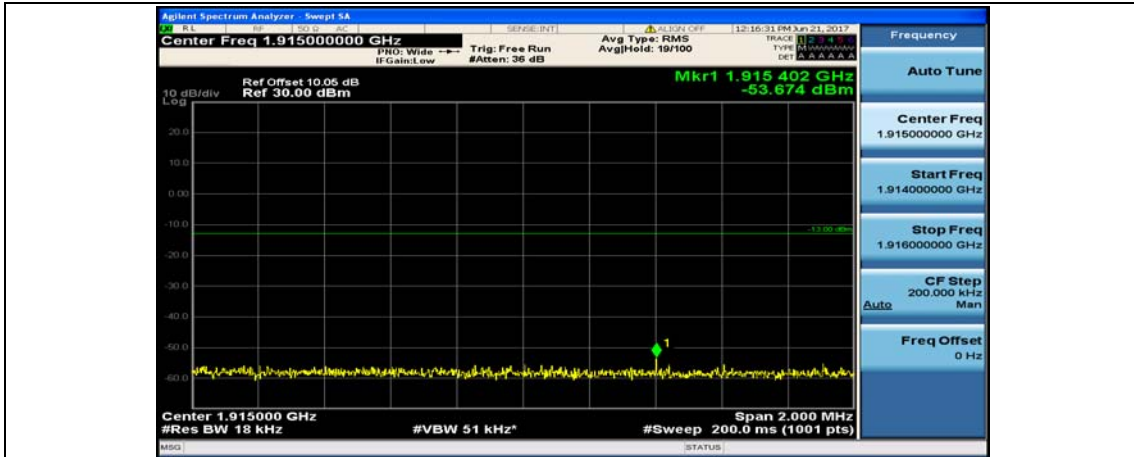

(Channel Bandwidth:20 MHz)_HCH_16QAM_1RB#49