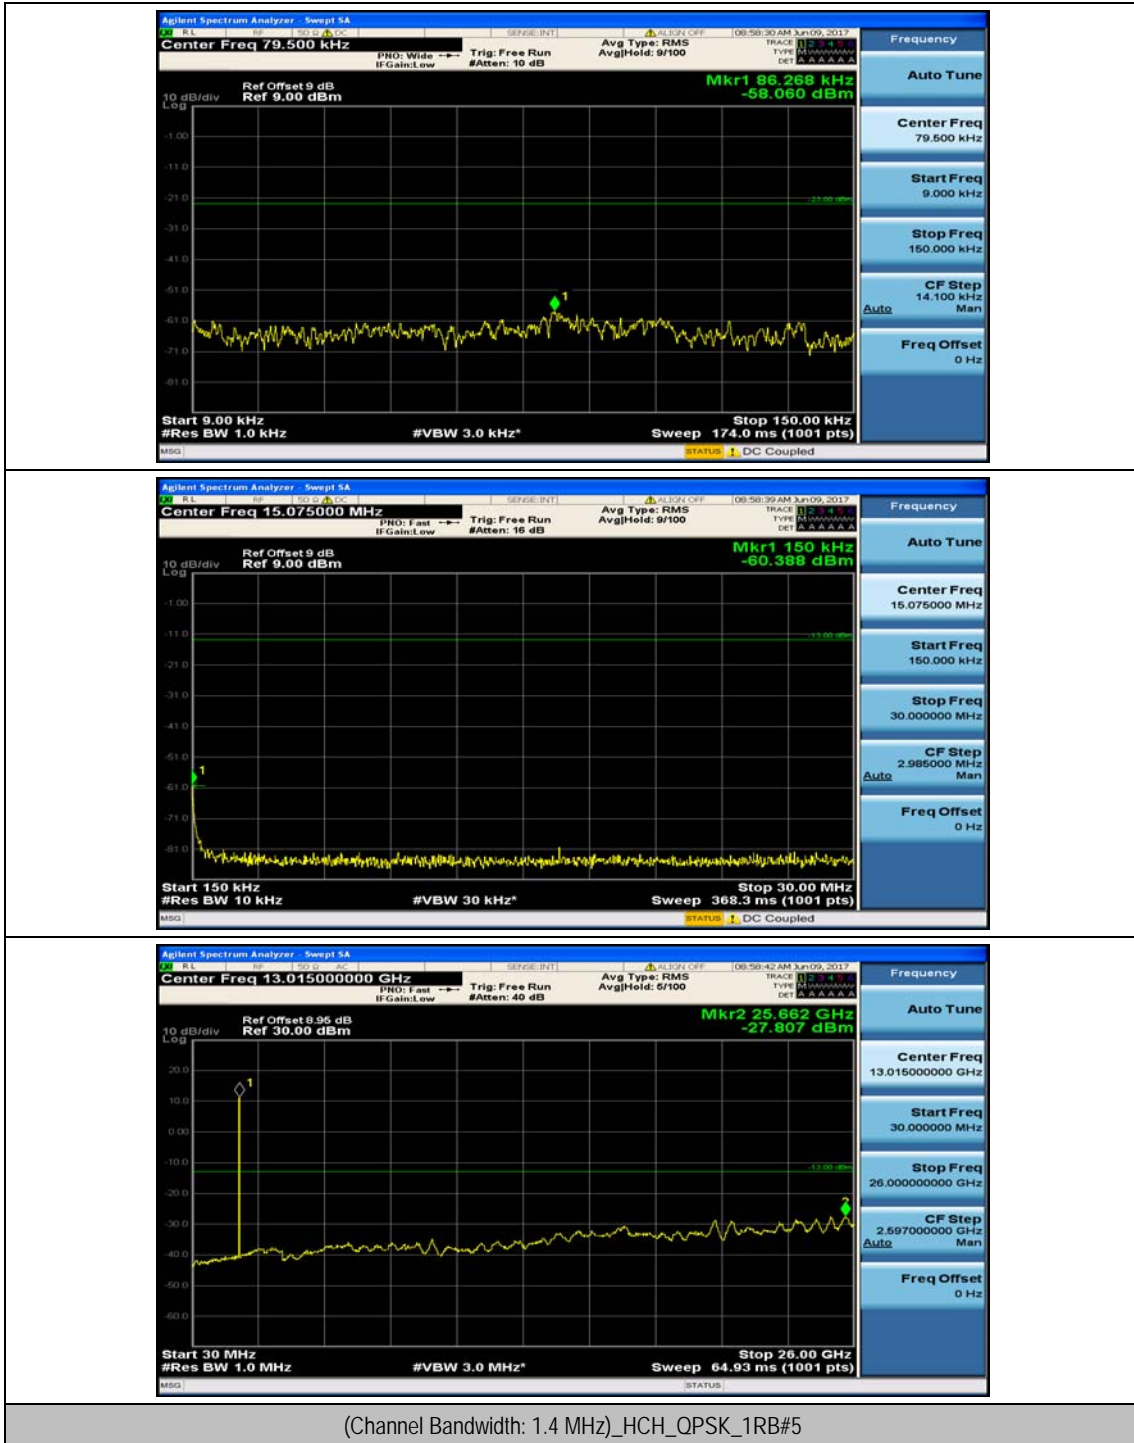

(Channel Bandwidth: 1.4 MHz)_MCH_QPSK_1RB#3

(Channel Bandwidth: 1.4 MHz)_HCH_QPSK_1RB#0

(Channel Bandwidth: 1.4 MHz)_HCH_QPSK_1RB#3

(Channel Bandwidth: 1.4 MHz)_LCH_16QAM_1RB#0

(Channel Bandwidth: 1.4 MHz)_LCH_16QAM_1RB#3