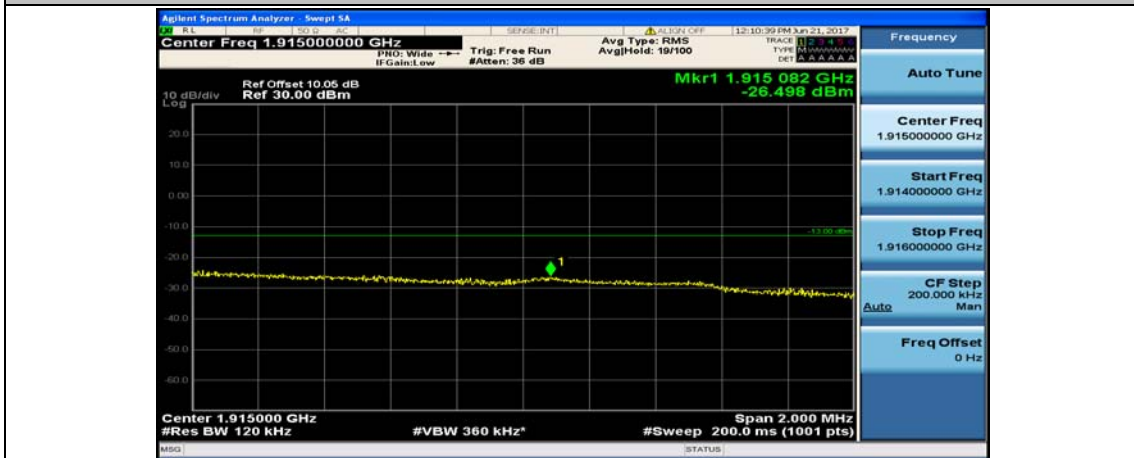

Channel Bandwidth: 10 MHz_LCH_16QAM_25RB#12

Channel Bandwidth: 10 MHz_LCH_16QAM_25RB#25

Channel Bandwidth: 10 MHz_LCH_16QAM_50RB#0

Channel Bandwidth: 10 MHz_HCH_16QAM_1RB#0

Channel Bandwidth: 10 MHz_HCH_16QAM_25RB#12

Channel Bandwidth: 10 MHz_HCH_16QAM_25RB#25

Channel Bandwidth: 10 MHz_HCH_16QAM_50RB#0

Channel Bandwidth: 15 MHz

(Channel Bandwidth:15 MHz)_LCH_QPSK_1RB#0

(Channel Bandwidth:15 MHz)_LCH_QPSK_1RB#37

(Channel Bandwidth:15 MHz)_LCH_QPSK_1RB#74