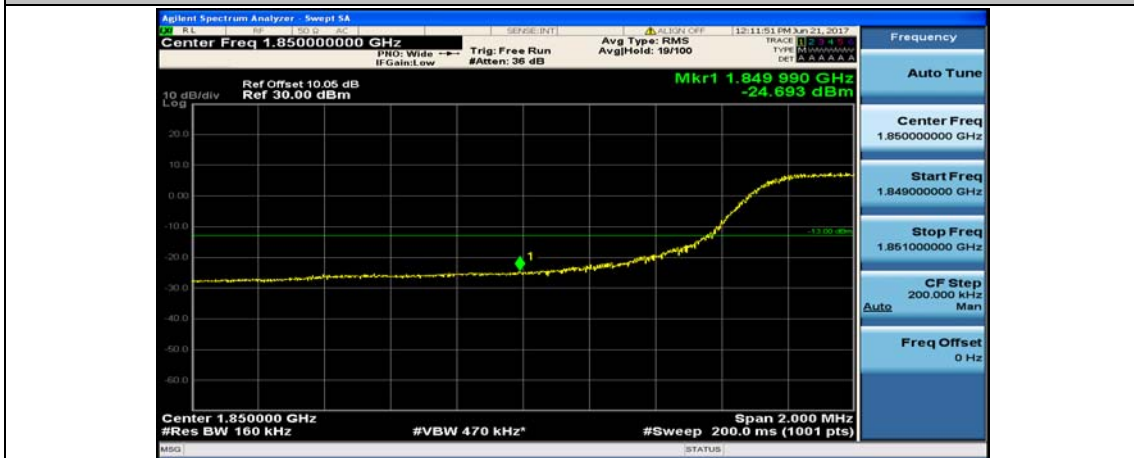

Channel Bandwidth: 10 MHz_HCH_16QAM_25RB#25

Channel Bandwidth: 10 MHz_HCH_16QAM_50RB#0

Channel Bandwidth: 15 MHz

(Channel Bandwidth:15 MHz)_LCH_QPSK_1RB#0

(Channel Bandwidth:15 MHz)_LCH_QPSK_1RB#37

(Channel Bandwidth:15 MHz)_LCH_QPSK_1RB#74

(Channel Bandwidth:15 MHz)_LCH_QPSK_37RB#0

(Channel Bandwidth:15 MHz)_LCH_QPSK_37RB#18

(Channel Bandwidth:15 MHz)_LCH_QPSK_37RB#38

(Channel Bandwidth:15 MHz)_LCH_QPSK_75RB#0

(Channel Bandwidth:15 MHz)_HCH_QPSK_1RB#0