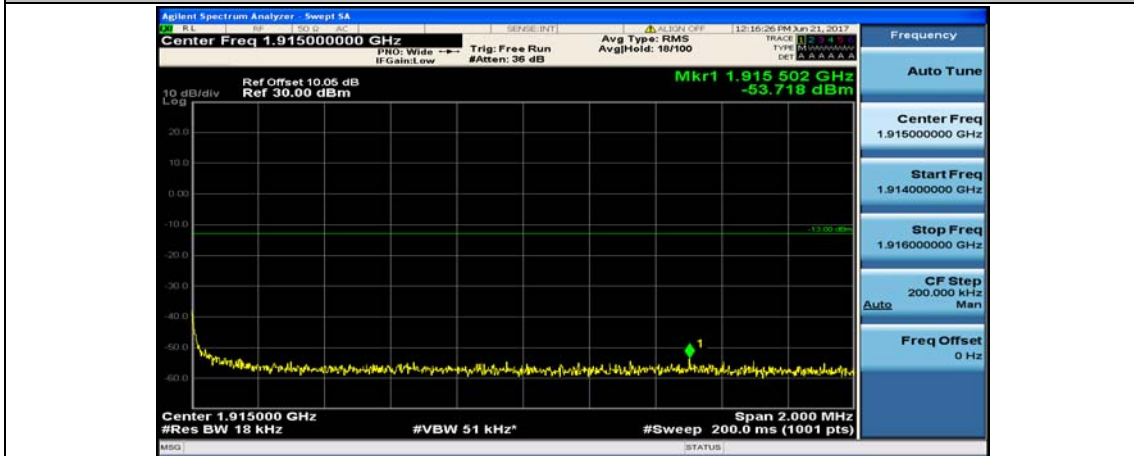

(Channel Bandwidth:20 MHz)_HCH_16QAM_1RB#0