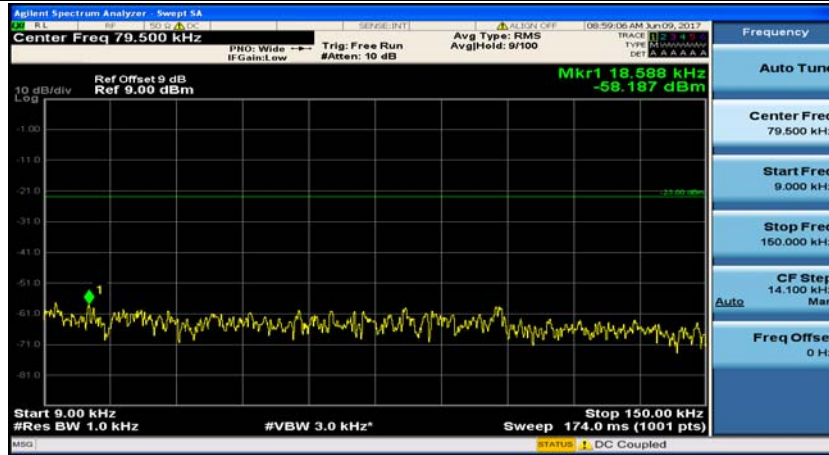

(Channel Bandwidth: 1.4 MHz)_MCH_16QAM_1RB#0

(Channel Bandwidth: 1.4 MHz)_MCH_16QAM_1RB#3

(Channel Bandwidth: 1.4 MHz)_HCH_16QAM_1RB#0

(Channel Bandwidth: 1.4 MHz)_HCH_16QAM_1RB#3

Channel Bandwidth: 3 MHz