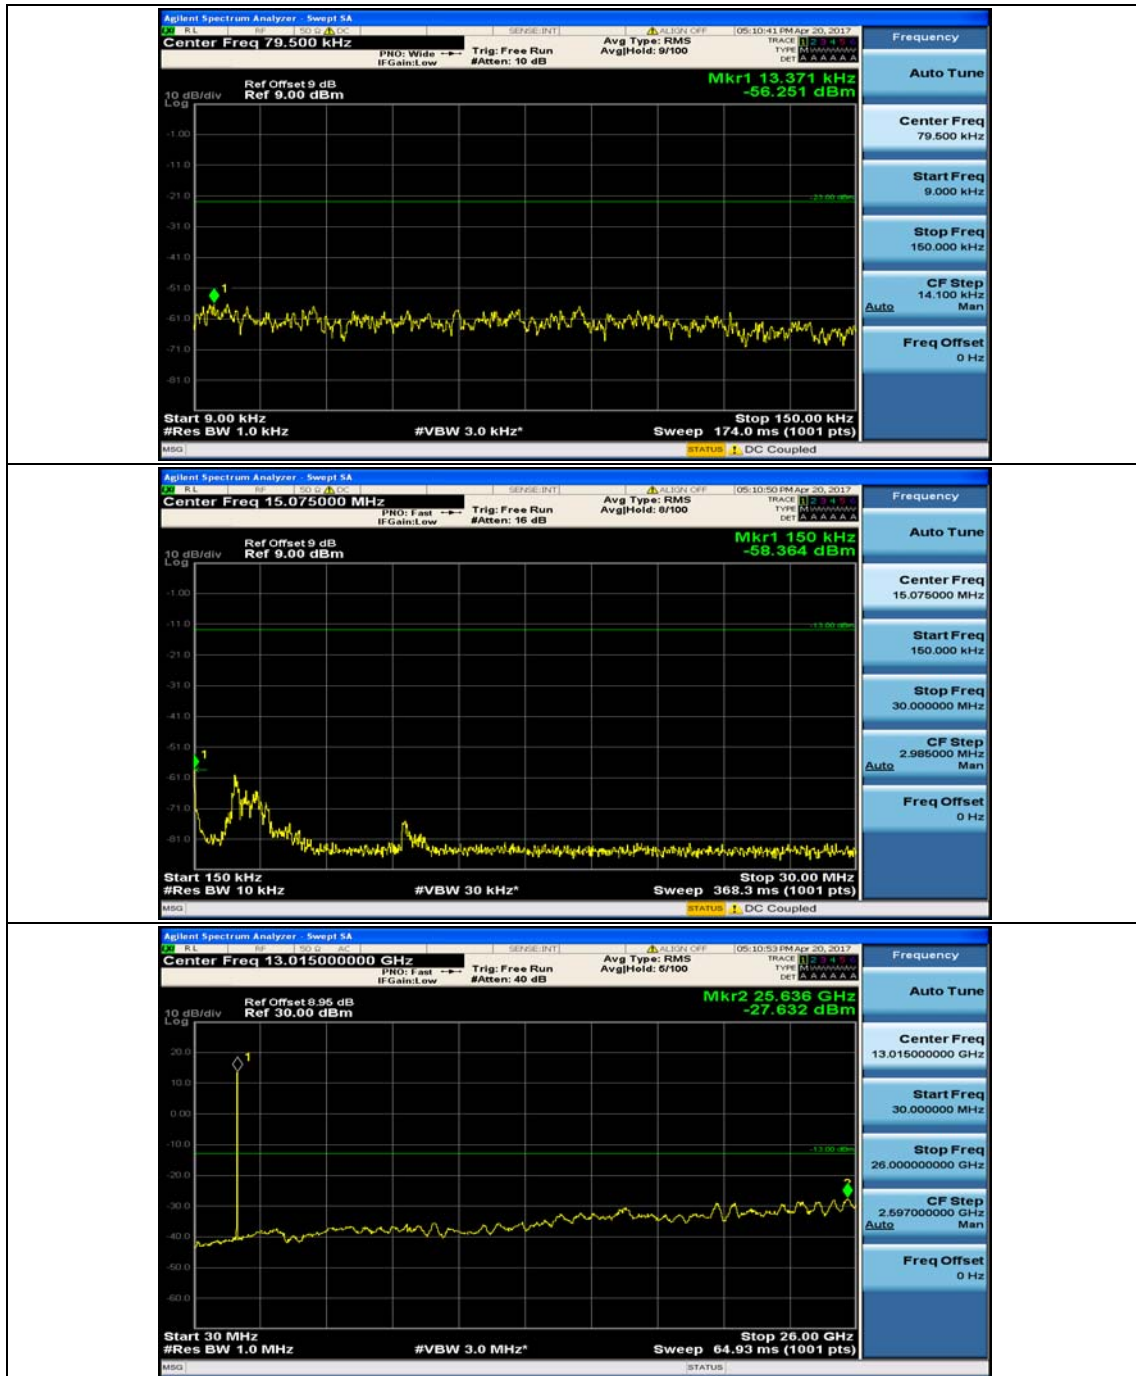

(Channel Bandwidth: 5 MHz)_MCH_16QAM_1RB#12

(Channel Bandwidth: 5 MHz)_HCH_16QAM_1RB#0

(Channel Bandwidth: 5 MHz)_HCH_16QAM_1RB#12

Channel Bandwidth: 10 MHz

Channel Bandwidth: 10 MHz_MCH_QPSK_1RB#0

Channel Bandwidth: 10 MHz_MCH_QPSK_1RB#24

Channel Bandwidth: 10 MHz_HCH_QPSK_1RB#0

Channel Bandwidth: 10 MHz_HCH_QPSK_1RB#24

Channel Bandwidth: 10 MHz_LCH_16QAM_1RB#0

Channel Bandwidth: 10 MHz_LCH_16QAM_1RB#24

Channel Bandwidth: 10 MHz_MCH_16QAM_1RB#0

Channel Bandwidth: 10 MHz_MCH_16QAM_1RB#24

Channel Bandwidth: 10 MHz_HCH_16QAM_1RB#0

Channel Bandwidth: 10 MHz_HCH_16QAM_1RB#24