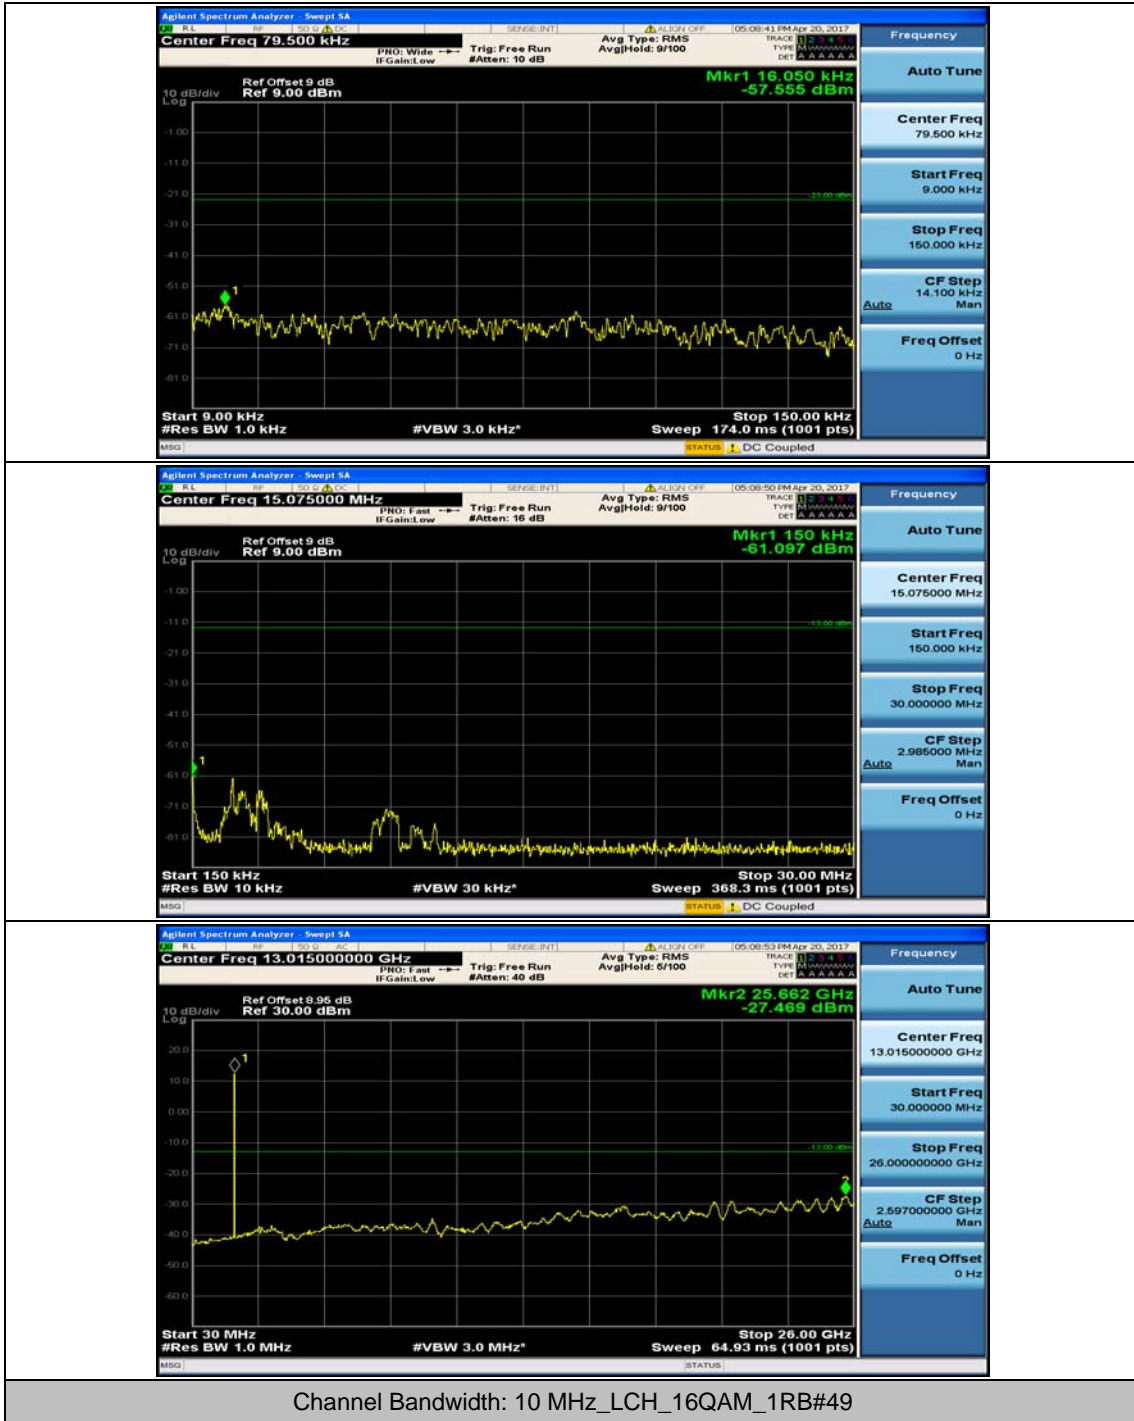

(Channel Bandwidth: 5 MHz)_MCH_16QAM_1RB#12

(Channel Bandwidth: 5 MHz)_HCH_16QAM_1RB#0

(Channel Bandwidth: 5 MHz)_HCH_16QAM_1RB#12

Channel Bandwidth: 10 MHz

Channel Bandwidth: 10 MHz_MCH_QPSK_1RB#0

Channel Bandwidth: 10 MHz_MCH_QPSK_1RB#24

Channel Bandwidth: 10 MHz_HCH_QPSK_1RB#0

Channel Bandwidth: 10 MHz_HCH_QPSK_1RB#24

Channel Bandwidth: 10 MHz_LCH_16QAM_1RB#0

Channel Bandwidth: 10 MHz_LCH_16QAM_1RB#24

Channel Bandwidth: 10 MHz_MCH_16QAM_1RB#0

Channel Bandwidth: 10 MHz_MCH_16QAM_1RB#24

Channel Bandwidth: 10 MHz_HCH_16QAM_1RB#0

Channel Bandwidth: 10 MHz_HCH_16QAM_1RB#24