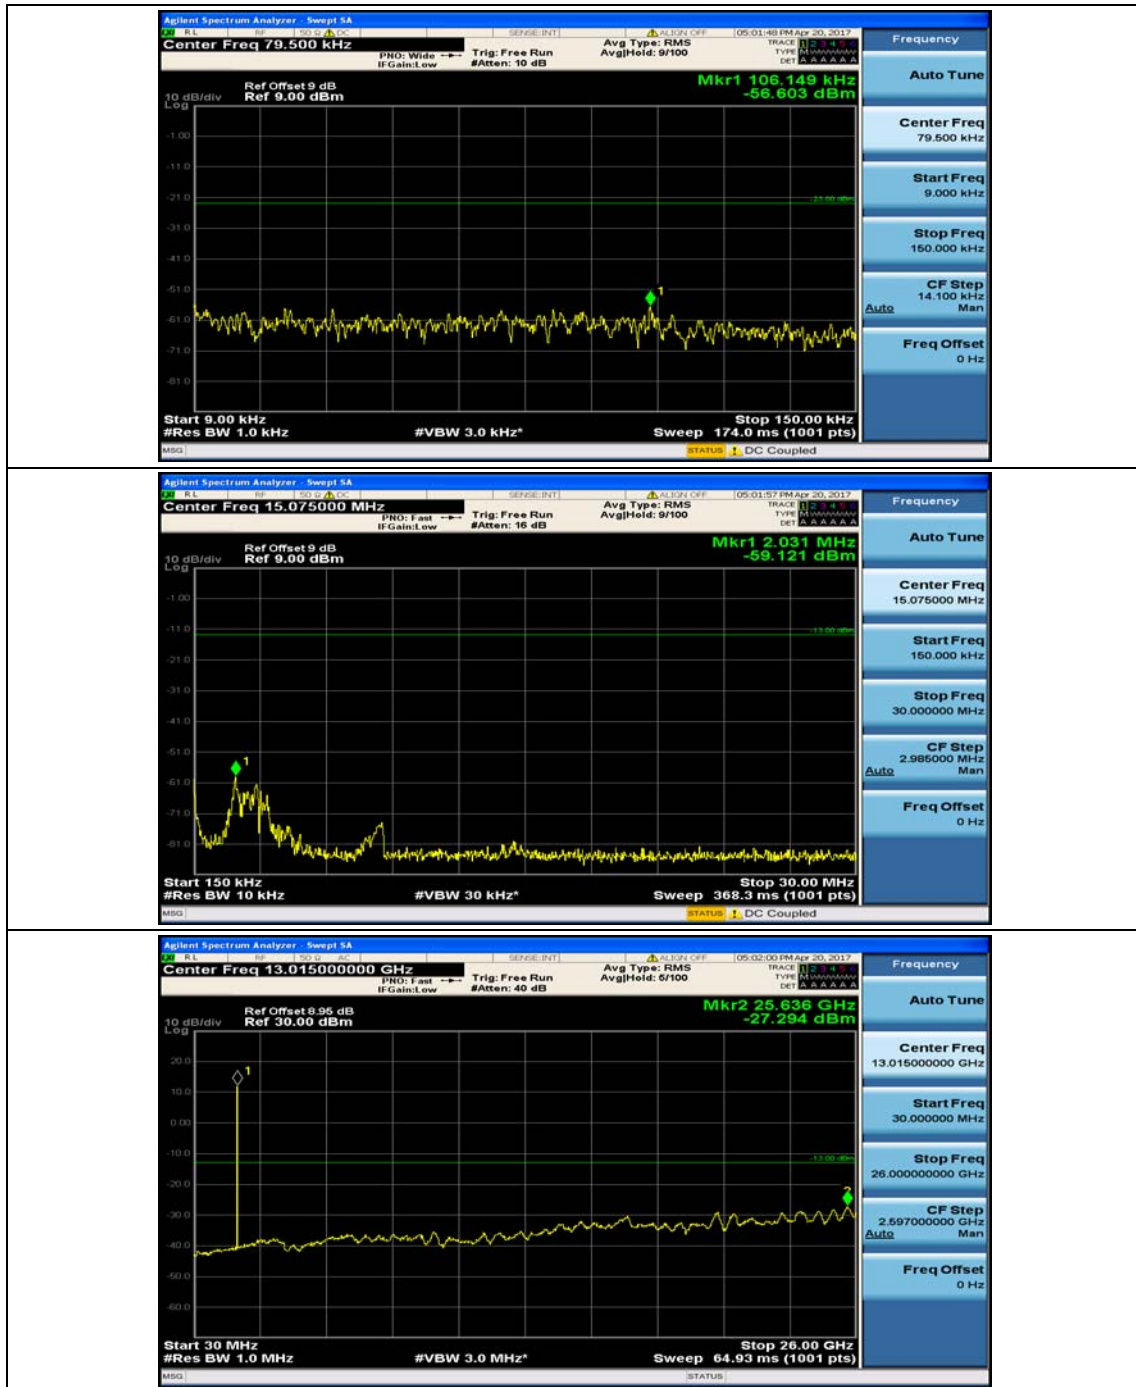

(Channel Bandwidth: 3 MHz)_HCH_QPSK_1RB#0

(Channel Bandwidth: 3 MHz)_HCH_QPSK_1RB#7

(Channel Bandwidth: 3 MHz)_LCH_16QAM_1RB#0

(Channel Bandwidth: 3 MHz)_LCH_16QAM_1RB#7

(Channel Bandwidth: 3 MHz)_MCH_16QAM_1RB#0

(Channel Bandwidth: 3 MHz)_MCH_16QAM_1RB#7

(Channel Bandwidth: 3 MHz)_HCH_16QAM_1RB#0

(Channel Bandwidth: 3 MHz)_HCH_16QAM_1RB#7

Channel Bandwidth: 5 MHz

(Channel Bandwidth: 5 MHz)_MCH_QPSK_1RB#0

(Channel Bandwidth: 5 MHz)_MCH_QPSK_1RB#12

(Channel Bandwidth: 5 MHz)_HCH_QPSK_1RB#0

(Channel Bandwidth: 5 MHz)_HCH_QPSK_1RB#12

(Channel Bandwidth: 5 MHz)_LCH_16QAM_1RB#0

(Channel Bandwidth: 5 MHz)_LCH_16QAM_1RB#12

(Channel Bandwidth: 5 MHz)_MCH_16QAM_1RB#0