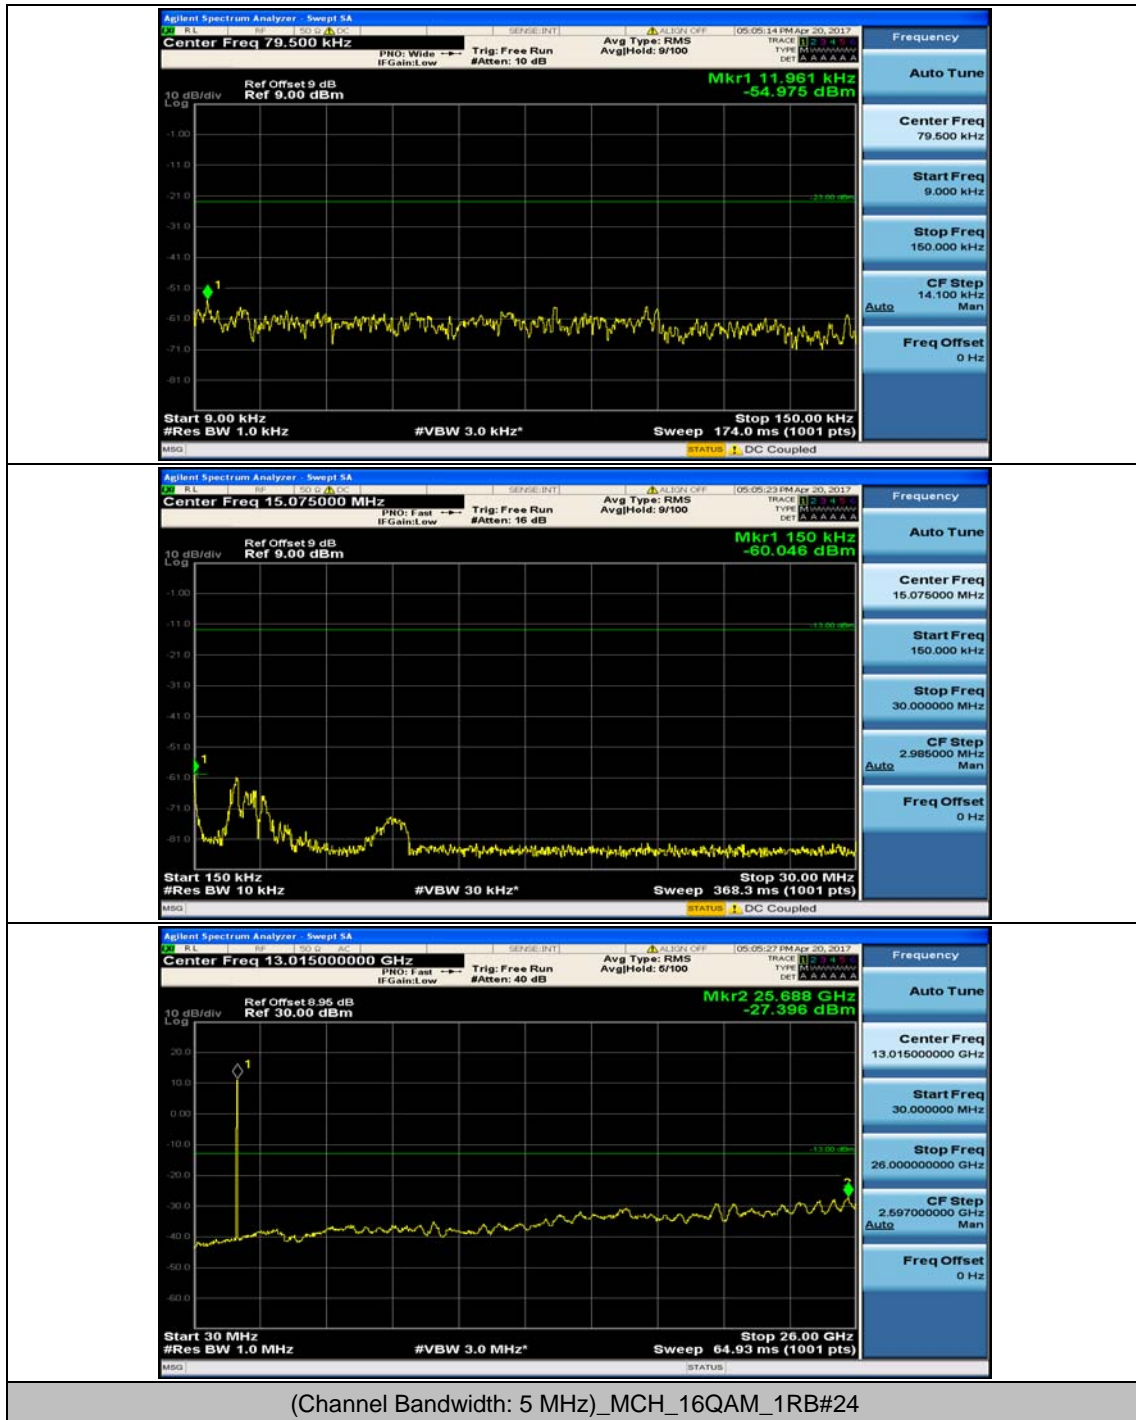

(Channel Bandwidth: 3 MHz)_MCH_16QAM_1RB#7

(Channel Bandwidth: 3 MHz)_HCH_16QAM_1RB#0

(Channel Bandwidth: 3 MHz)_HCH_16QAM_1RB#7

Channel Bandwidth: 5 MHz

(Channel Bandwidth: 5 MHz)_MCH_QPSK_1RB#0

(Channel Bandwidth: 5 MHz)_MCH_QPSK_1RB#12

(Channel Bandwidth: 5 MHz)_HCH_QPSK_1RB#0

(Channel Bandwidth: 5 MHz)_HCH_QPSK_1RB#12

(Channel Bandwidth: 5 MHz)_LCH_16QAM_1RB#0

(Channel Bandwidth: 5 MHz)_LCH_16QAM_1RB#12

(Channel Bandwidth: 5 MHz)_MCH_16QAM_1RB#0

(Channel Bandwidth: 5 MHz)_MCH_16QAM_1RB#12

(Channel Bandwidth: 5 MHz)_HCH_16QAM_1RB#0

(Channel Bandwidth: 5 MHz)_HCH_16QAM_1RB#12

Channel Bandwidth: 10 MHz

Channel Bandwidth: 10 MHz_MCH_QPSK_1RB#0

Channel Bandwidth: 10 MHz_MCH_QPSK_1RB#24