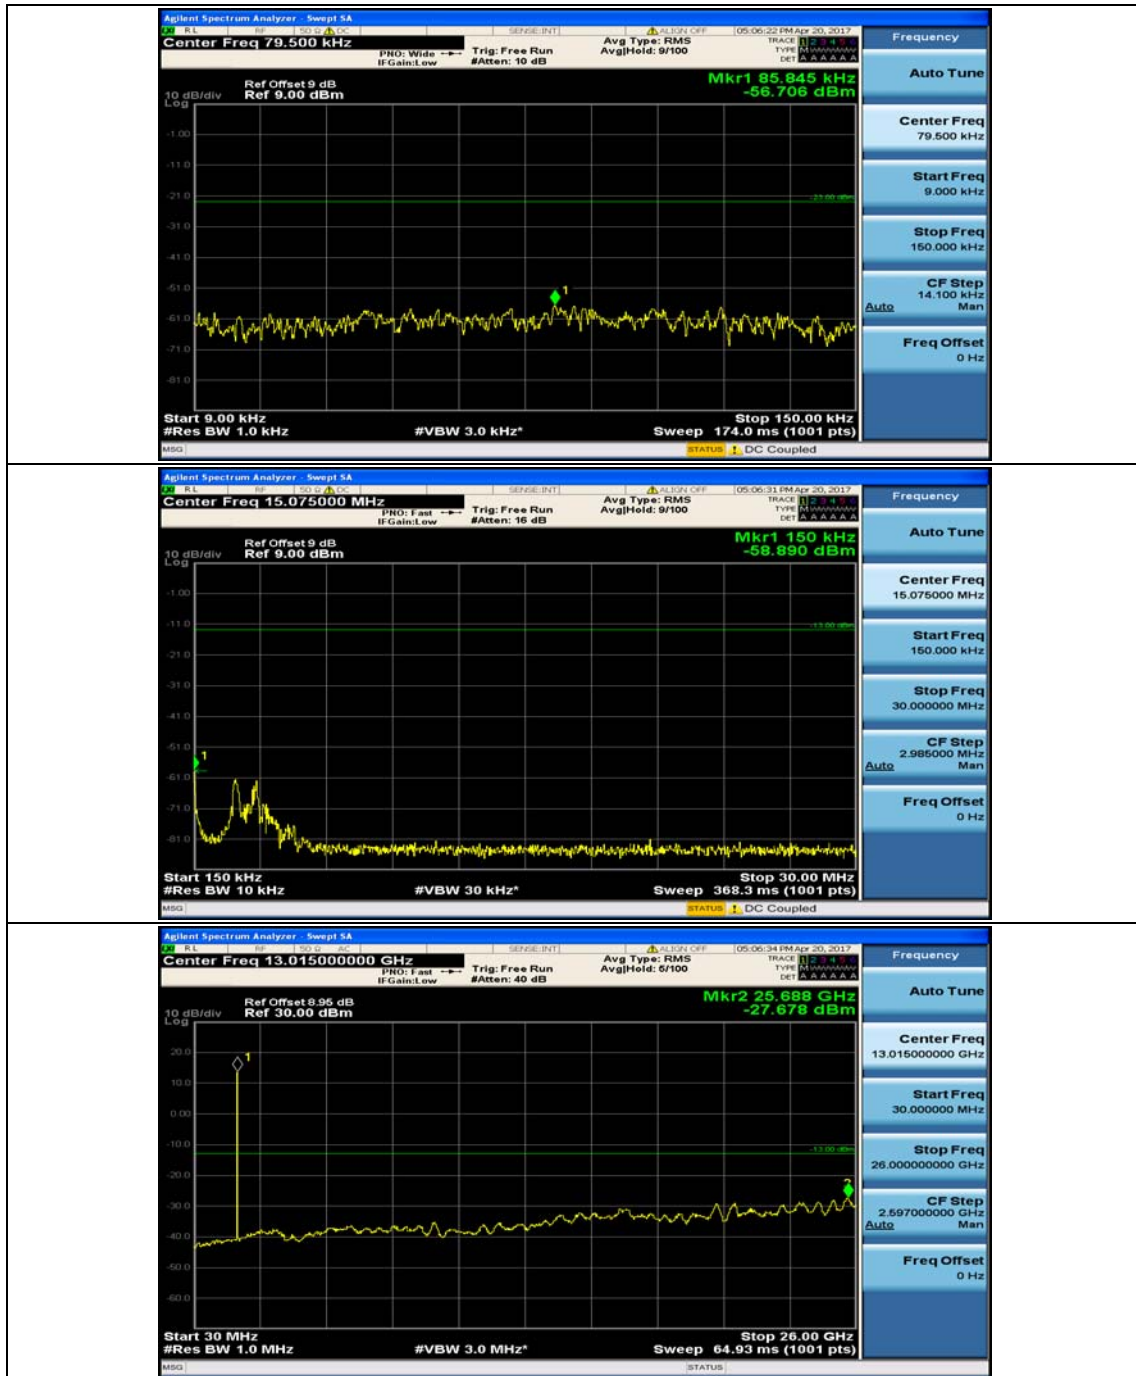

(Channel Bandwidth: 3 MHz)_HCH_QPSK_1RB#0

(Channel Bandwidth: 3 MHz)_HCH_QPSK_1RB#7

(Channel Bandwidth: 3 MHz)_LCH_16QAM_1RB#0

(Channel Bandwidth: 3 MHz)_LCH_16QAM_1RB#7

(Channel Bandwidth: 3 MHz)_MCH_16QAM_1RB#0

(Channel Bandwidth: 3 MHz)_MCH_16QAM_1RB#7

(Channel Bandwidth: 3 MHz)_HCH_16QAM_1RB#0

(Channel Bandwidth: 3 MHz)_HCH_16QAM_1RB#7

Channel Bandwidth: 5 MHz

(Channel Bandwidth: 5 MHz)_MCH_QPSK_1RB#0

(Channel Bandwidth: 5 MHz)_MCH_QPSK_1RB#12

(Channel Bandwidth: 5 MHz)_HCH_QPSK_1RB#0

(Channel Bandwidth: 5 MHz)_HCH_QPSK_1RB#12

(Channel Bandwidth: 5 MHz)_LCH_16QAM_1RB#0

(Channel Bandwidth: 5 MHz)_LCH_16QAM_1RB#12

(Channel Bandwidth: 5 MHz)_MCH_16QAM_1RB#0