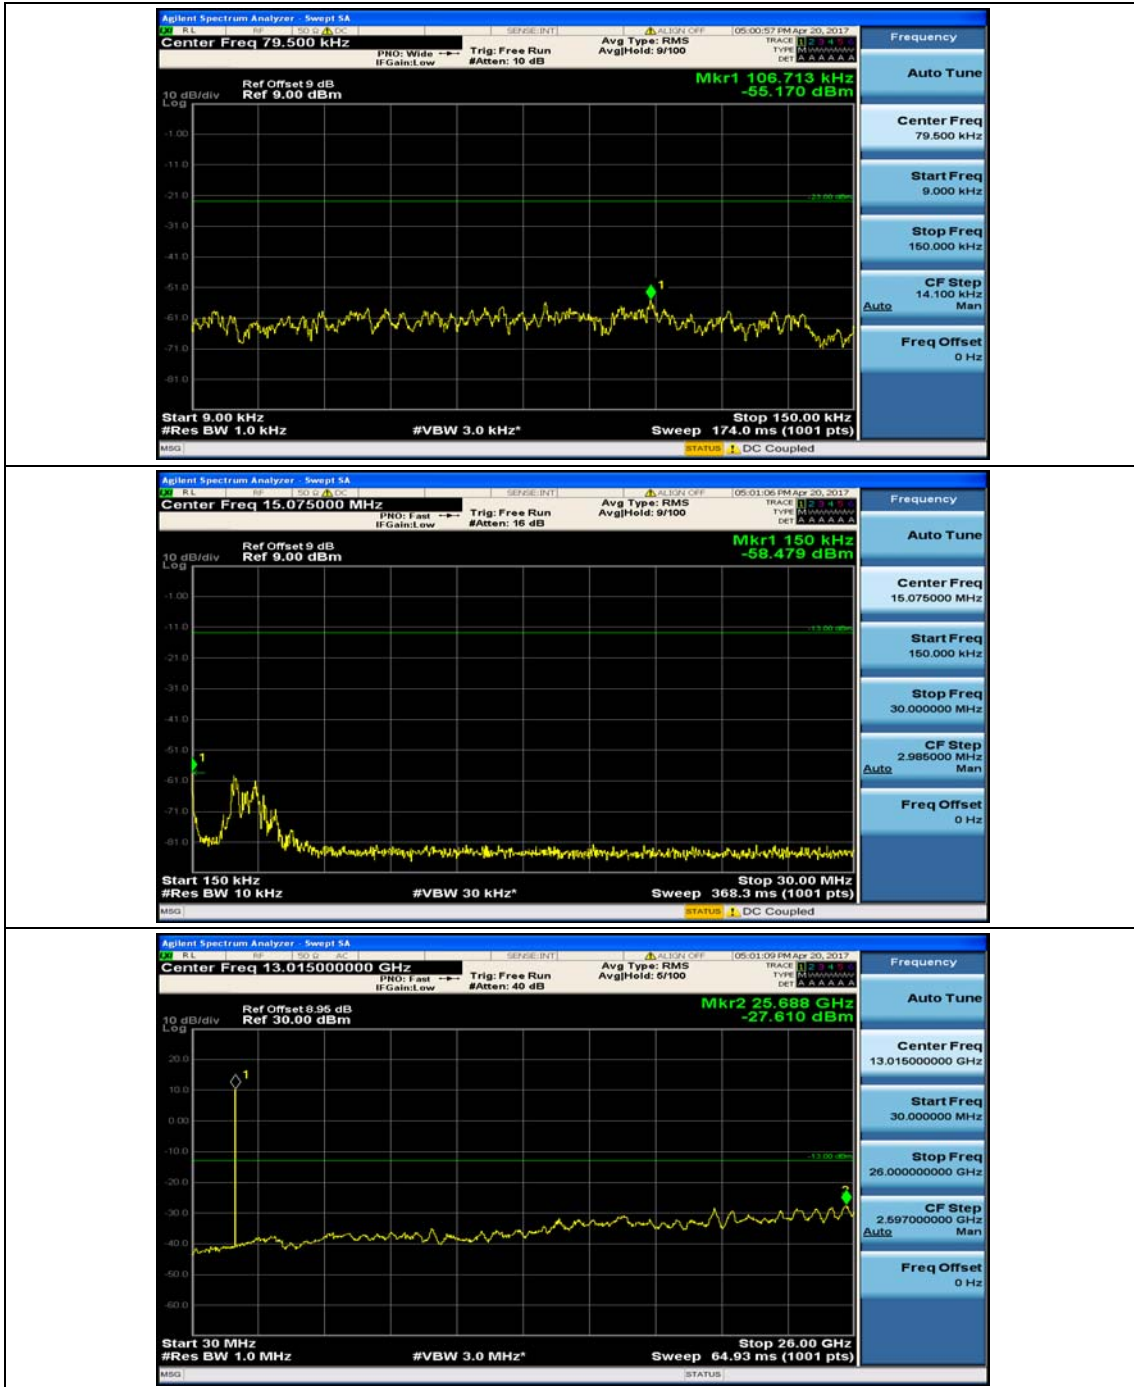

(Channel Bandwidth: 3 MHz)_HCH_QPSK_1RB#0

(Channel Bandwidth: 3 MHz)_HCH_QPSK_1RB#7

(Channel Bandwidth: 3 MHz)_LCH_16QAM_1RB#0

(Channel Bandwidth: 3 MHz)_LCH_16QAM_1RB#7

(Channel Bandwidth: 3 MHz)_MCH_16QAM_1RB#0

(Channel Bandwidth: 3 MHz)_MCH_16QAM_1RB#7

(Channel Bandwidth: 3 MHz)_HCH_16QAM_1RB#0

(Channel Bandwidth: 3 MHz)_HCH_16QAM_1RB#7

Channel Bandwidth: 5 MHz

(Channel Bandwidth: 5 MHz)_MCH_QPSK_1RB#0

(Channel Bandwidth: 5 MHz)_MCH_QPSK_1RB#12

(Channel Bandwidth: 5 MHz)_HCH_QPSK_1RB#0

(Channel Bandwidth: 5 MHz)_HCH_QPSK_1RB#12

(Channel Bandwidth: 5 MHz)_LCH_16QAM_1RB#0

(Channel Bandwidth: 5 MHz)_LCH_16QAM_1RB#12

(Channel Bandwidth: 5 MHz)_MCH_16QAM_1RB#0