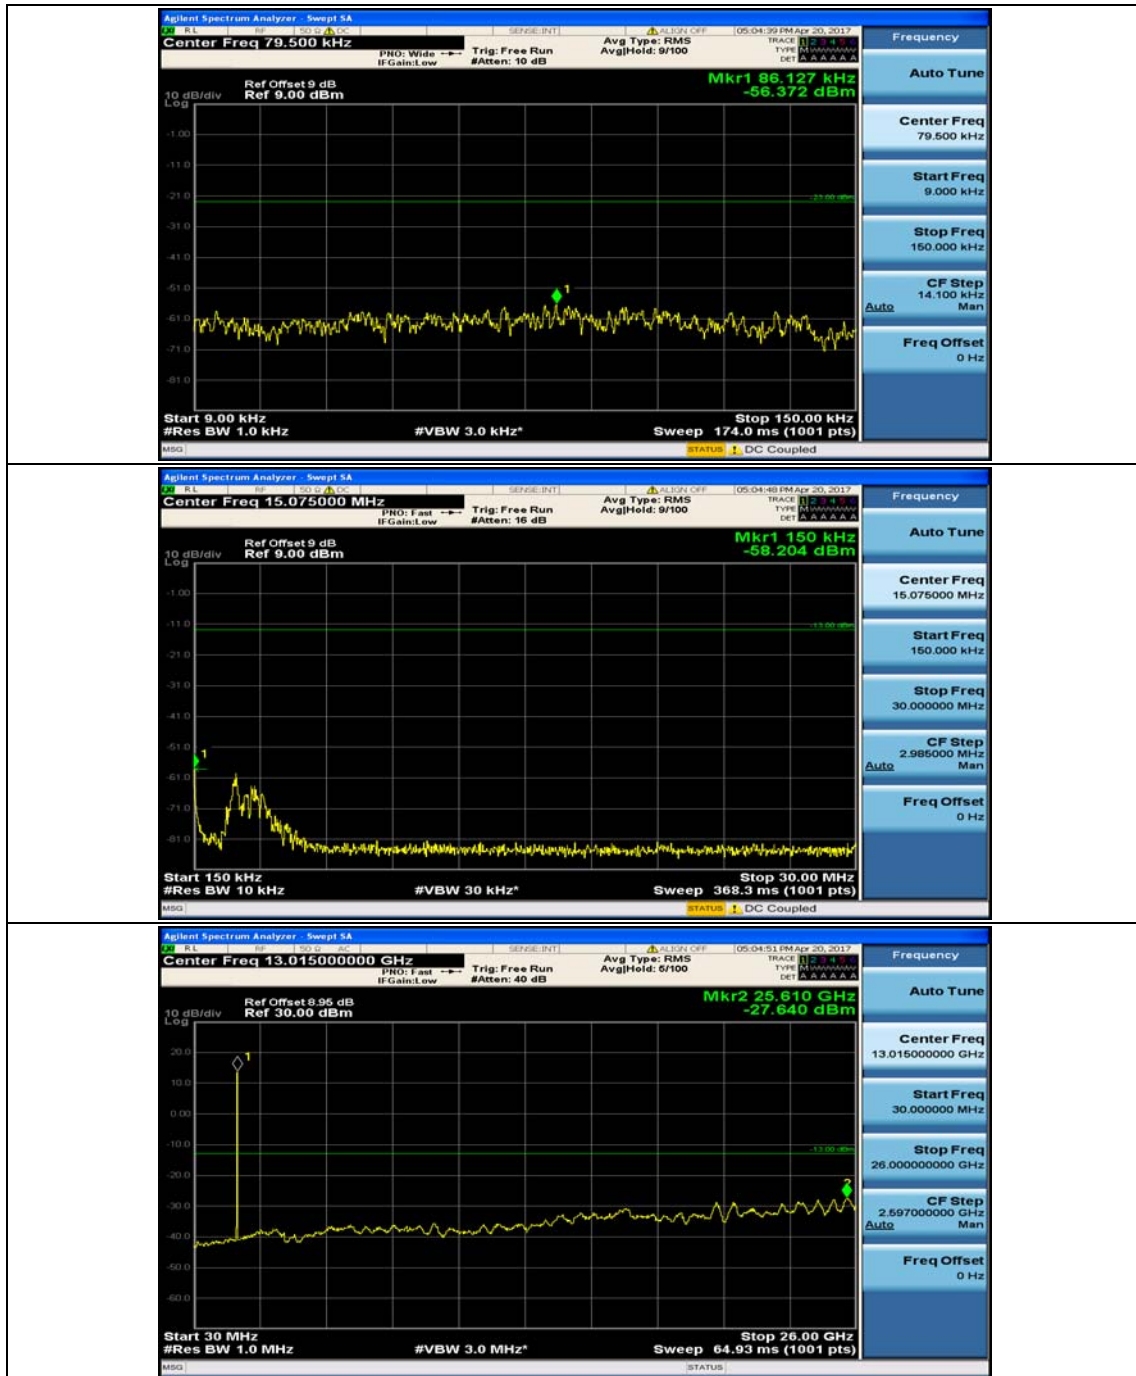

(Channel Bandwidth: 3 MHz)_HCH_QPSK_1RB#0

(Channel Bandwidth: 3 MHz)_HCH_QPSK_1RB#7

(Channel Bandwidth: 3 MHz)_LCH_16QAM_1RB#0

(Channel Bandwidth: 3 MHz)_LCH_16QAM_1RB#7

(Channel Bandwidth: 3 MHz)_MCH_16QAM_1RB#0

(Channel Bandwidth: 3 MHz)_MCH_16QAM_1RB#7

(Channel Bandwidth: 3 MHz)_HCH_16QAM_1RB#0

(Channel Bandwidth: 3 MHz)_HCH_16QAM_1RB#7

Channel Bandwidth: 5 MHz

(Channel Bandwidth: 5 MHz)_MCH_QPSK_1RB#0

(Channel Bandwidth: 5 MHz)_MCH_QPSK_1RB#12

(Channel Bandwidth: 5 MHz)_HCH_QPSK_1RB#0

(Channel Bandwidth: 5 MHz)_HCH_QPSK_1RB#12

(Channel Bandwidth: 5 MHz)_LCH_16QAM_1RB#0

(Channel Bandwidth: 5 MHz)_LCH_16QAM_1RB#12

(Channel Bandwidth: 5 MHz)_MCH_16QAM_1RB#0