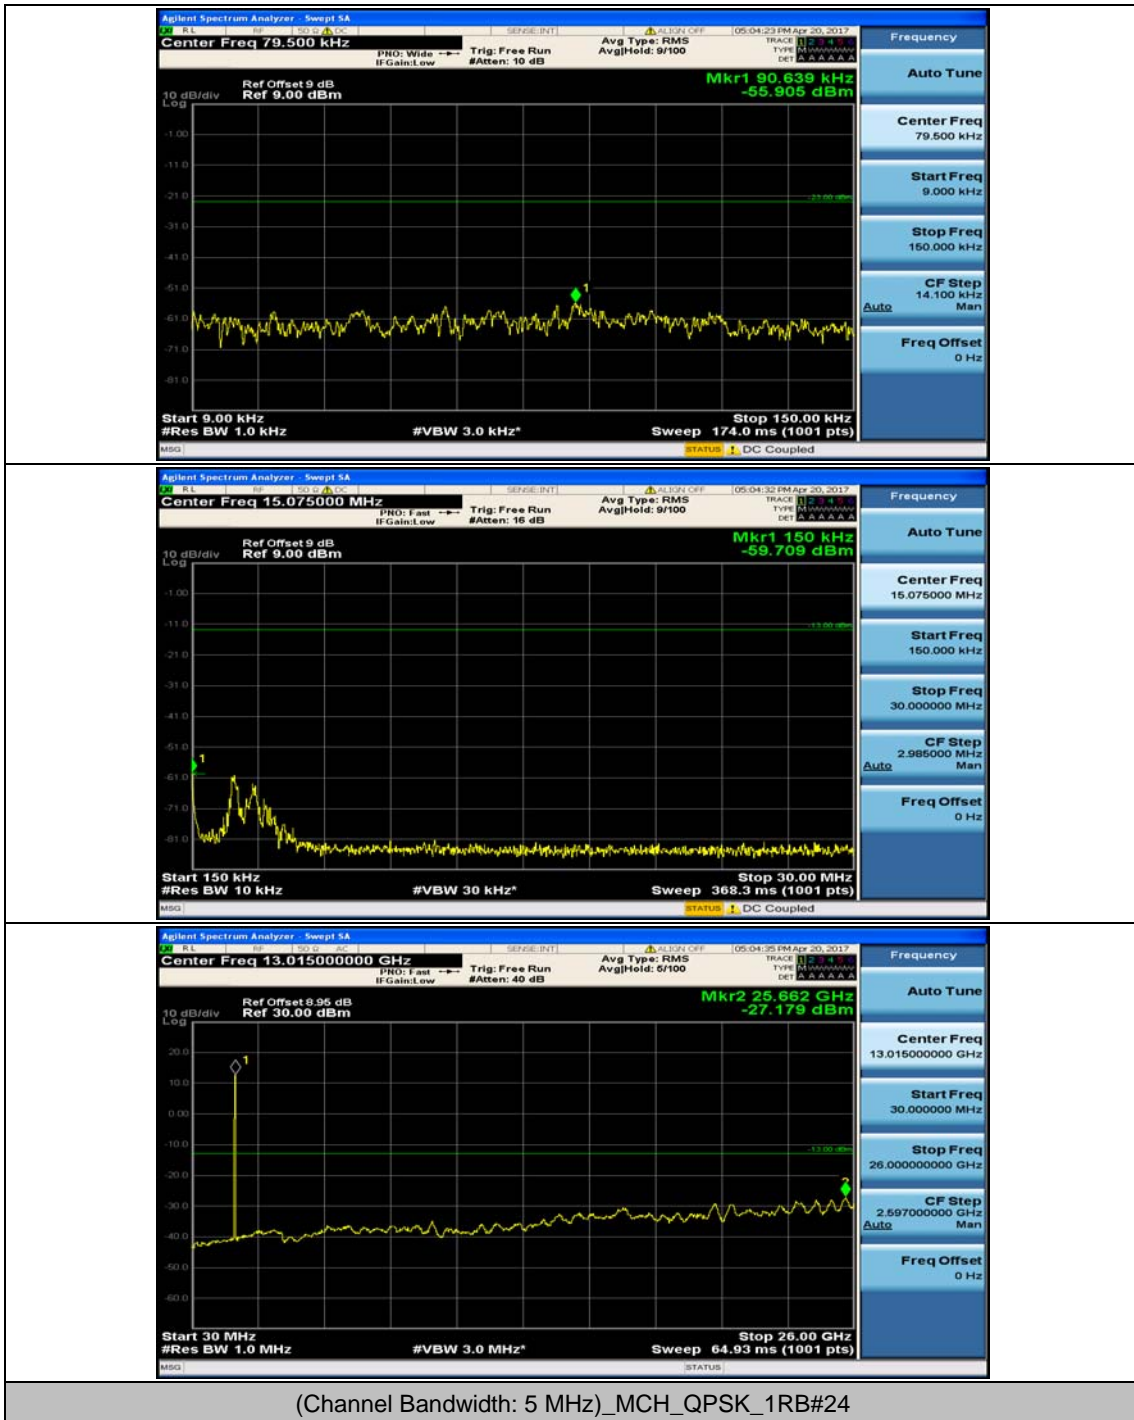

(Channel Bandwidth: 3 MHz)_HCH_QPSK_1RB#0

(Channel Bandwidth: 3 MHz)_HCH_QPSK_1RB#7

(Channel Bandwidth: 3 MHz)_LCH_16QAM_1RB#0

(Channel Bandwidth: 3 MHz)_LCH_16QAM_1RB#7

(Channel Bandwidth: 3 MHz)_MCH_16QAM_1RB#0

(Channel Bandwidth: 3 MHz)_MCH_16QAM_1RB#7

(Channel Bandwidth: 3 MHz)_HCH_16QAM_1RB#0

(Channel Bandwidth: 3 MHz)_HCH_16QAM_1RB#7

Channel Bandwidth: 5 MHz

(Channel Bandwidth: 5 MHz)_MCH_QPSK_1RB#0

(Channel Bandwidth: 5 MHz)_MCH_QPSK_1RB#12

(Channel Bandwidth: 5 MHz)_HCH_QPSK_1RB#0

(Channel Bandwidth: 5 MHz)_HCH_QPSK_1RB#12

(Channel Bandwidth: 5 MHz)_LCH_16QAM_1RB#0

(Channel Bandwidth: 5 MHz)_LCH_16QAM_1RB#12

(Channel Bandwidth: 5 MHz)_MCH_16QAM_1RB#0