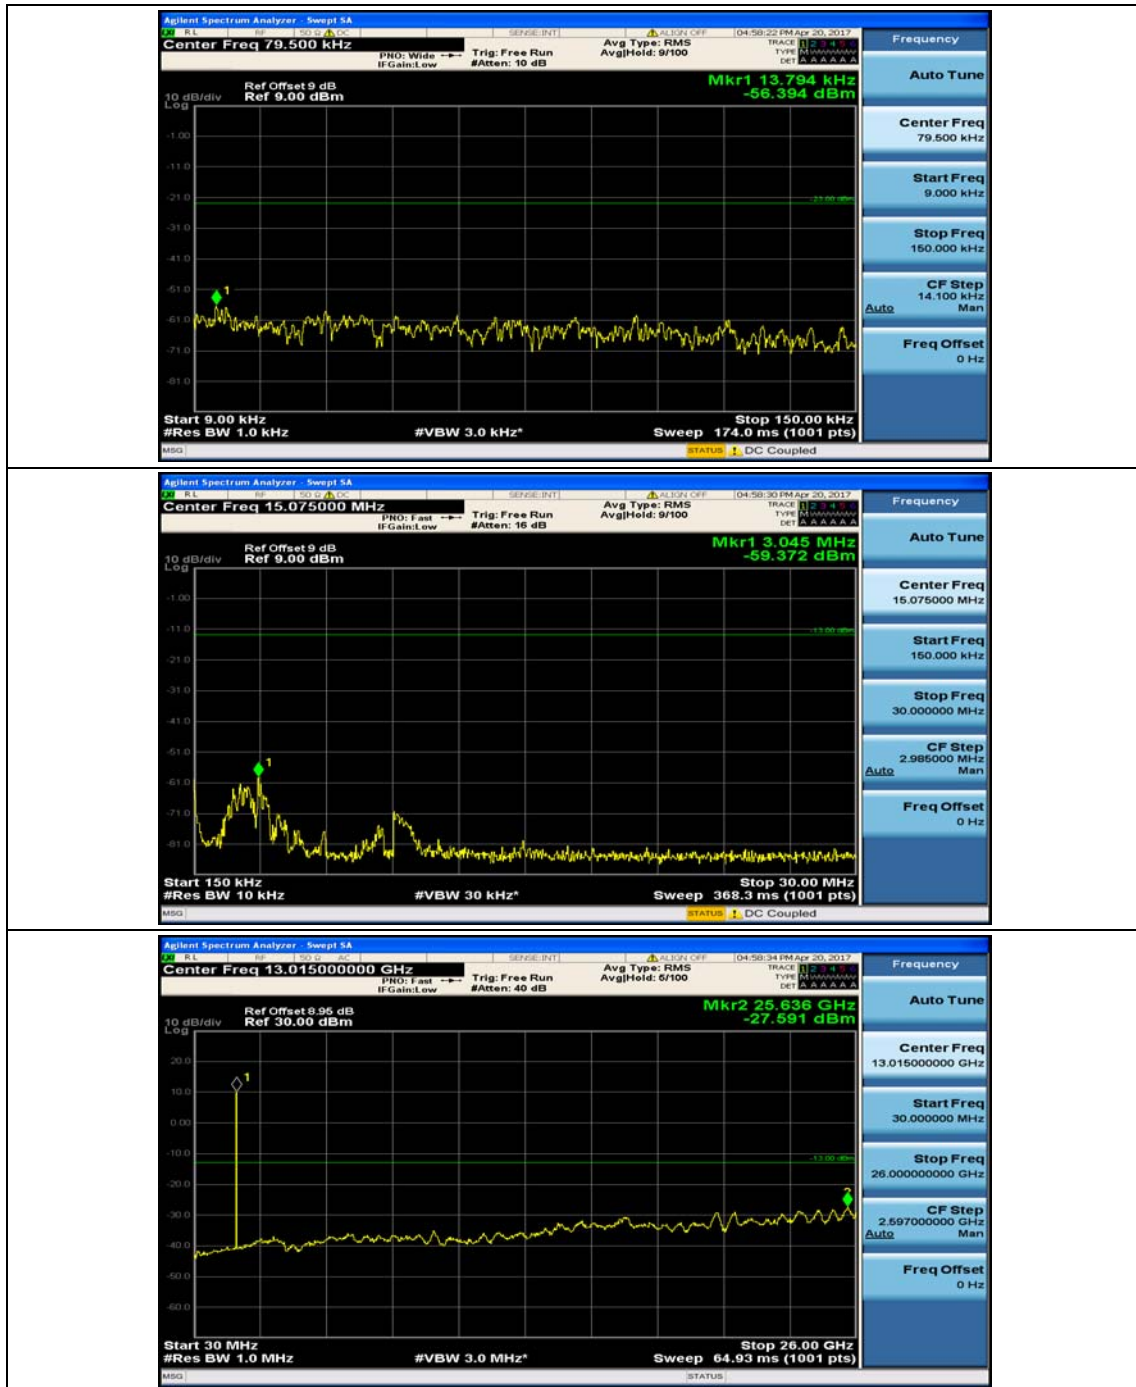

(Channel Bandwidth: 3 MHz)_HCH_QPSK_1RB#0

(Channel Bandwidth: 3 MHz)_HCH_QPSK_1RB#7

(Channel Bandwidth: 3 MHz)_LCH_16QAM_1RB#0

(Channel Bandwidth: 3 MHz)_LCH_16QAM_1RB#7

(Channel Bandwidth: 3 MHz)_MCH_16QAM_1RB#0

(Channel Bandwidth: 3 MHz)_MCH_16QAM_1RB#7

(Channel Bandwidth: 3 MHz)_HCH_16QAM_1RB#0

(Channel Bandwidth: 3 MHz)_HCH_16QAM_1RB#7

Channel Bandwidth: 5 MHz

(Channel Bandwidth: 5 MHz)_MCH_QPSK_1RB#0

(Channel Bandwidth: 5 MHz)_MCH_QPSK_1RB#12