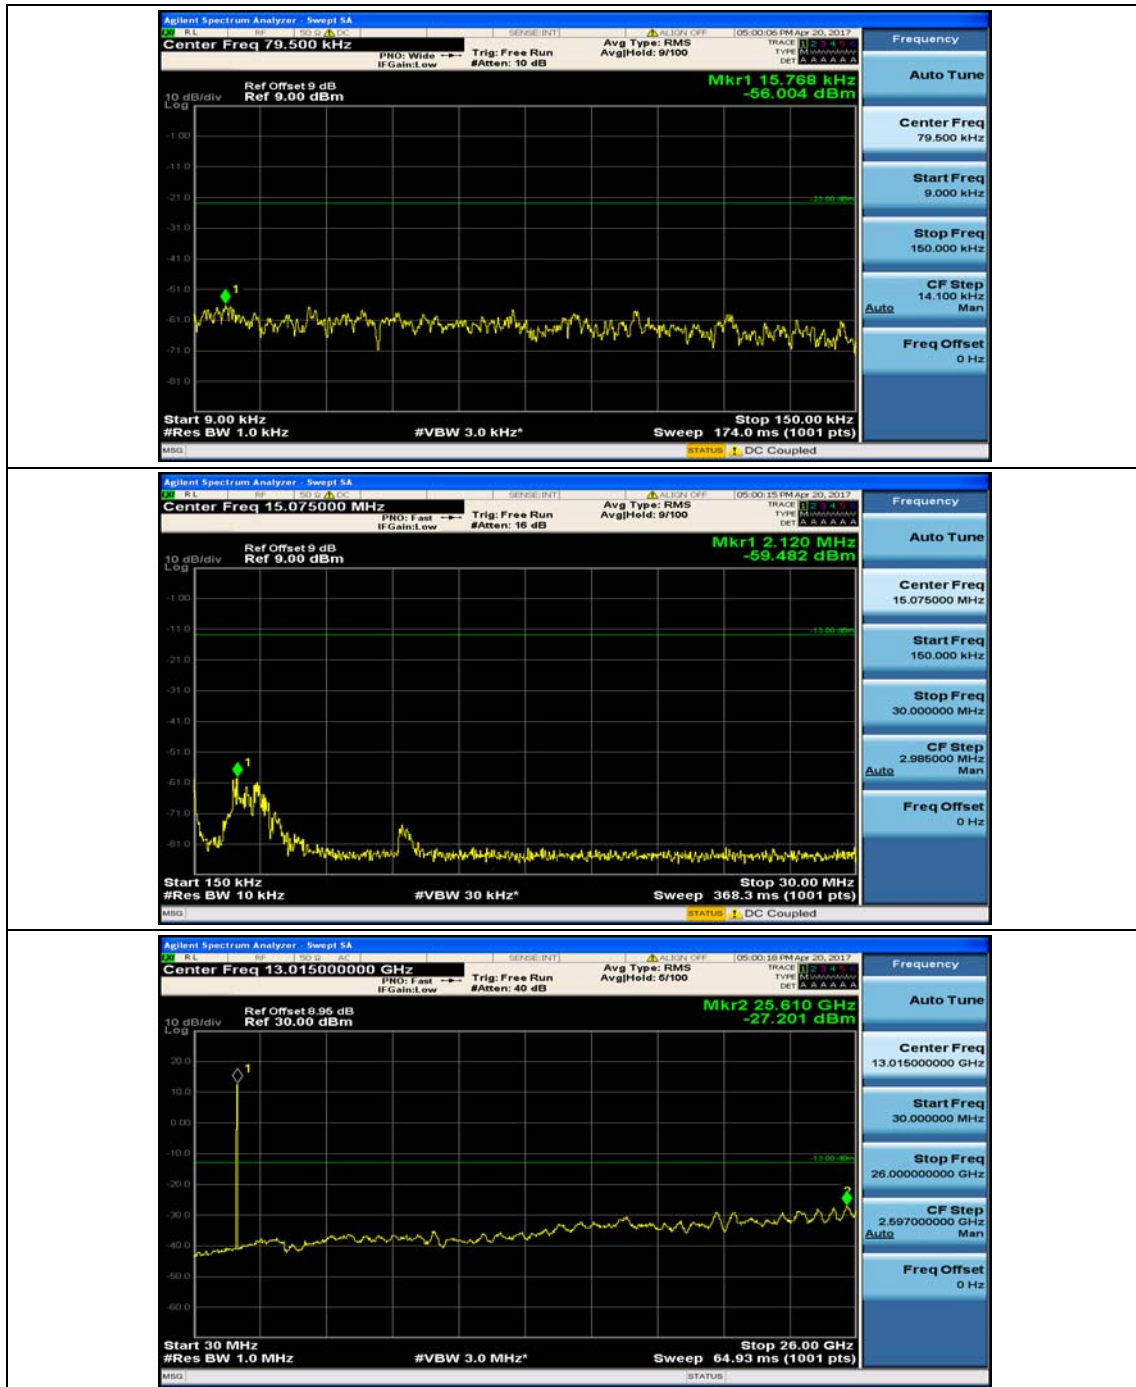

(Channel Bandwidth: 3 MHz)_HCH_QPSK_1RB#0

(Channel Bandwidth: 3 MHz)_HCH_QPSK_1RB#7

(Channel Bandwidth: 3 MHz)_LCH_16QAM_1RB#0

(Channel Bandwidth: 3 MHz)_LCH_16QAM_1RB#7

(Channel Bandwidth: 3 MHz)_MCH_16QAM_1RB#0

(Channel Bandwidth: 3 MHz)_MCH_16QAM_1RB#7

(Channel Bandwidth: 3 MHz)_HCH_16QAM_1RB#0

(Channel Bandwidth: 3 MHz)_HCH_16QAM_1RB#7

Channel Bandwidth: 5 MHz

(Channel Bandwidth: 5 MHz)_MCH_QPSK_1RB#0

(Channel Bandwidth: 5 MHz)_MCH_QPSK_1RB#12

(Channel Bandwidth: 5 MHz)_HCH_QPSK_1RB#0

(Channel Bandwidth: 5 MHz)_HCH_QPSK_1RB#12

(Channel Bandwidth: 5 MHz)_LCH_16QAM_1RB#0

(Channel Bandwidth: 5 MHz)_LCH_16QAM_1RB#12

(Channel Bandwidth: 5 MHz)_MCH_16QAM_1RB#0