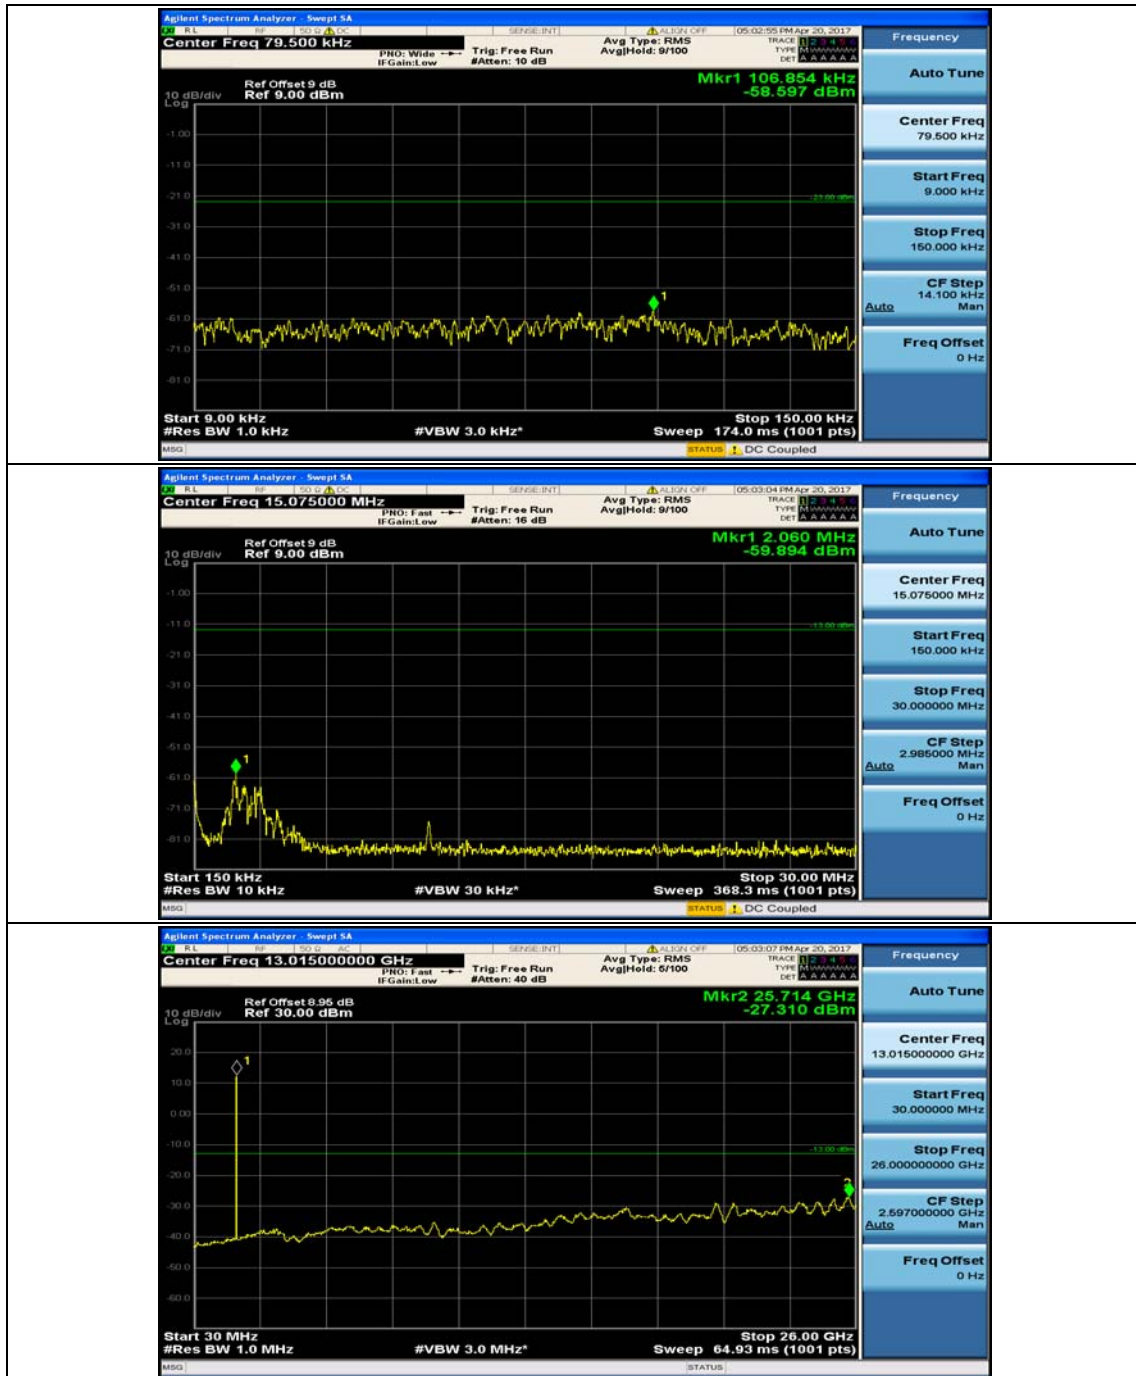

(Channel Bandwidth: 3 MHz)_HCH_QPSK_1RB#0

(Channel Bandwidth: 3 MHz)_HCH_QPSK_1RB#7

(Channel Bandwidth: 3 MHz)_LCH_16QAM_1RB#0

(Channel Bandwidth: 3 MHz)_LCH_16QAM_1RB#7

(Channel Bandwidth: 3 MHz)_MCH_16QAM_1RB#0

(Channel Bandwidth: 3 MHz)_MCH_16QAM_1RB#7

(Channel Bandwidth: 3 MHz)_HCH_16QAM_1RB#0

(Channel Bandwidth: 3 MHz)_HCH_16QAM_1RB#7

Channel Bandwidth: 5 MHz

(Channel Bandwidth: 5 MHz)_MCH_QPSK_1RB#0

(Channel Bandwidth: 5 MHz)_MCH_QPSK_1RB#12

(Channel Bandwidth: 5 MHz)_HCH_QPSK_1RB#0

(Channel Bandwidth: 5 MHz)_HCH_QPSK_1RB#12

(Channel Bandwidth: 5 MHz)_LCH_16QAM_1RB#0

(Channel Bandwidth: 5 MHz)_LCH_16QAM_1RB#12

(Channel Bandwidth: 5 MHz)_MCH_16QAM_1RB#0