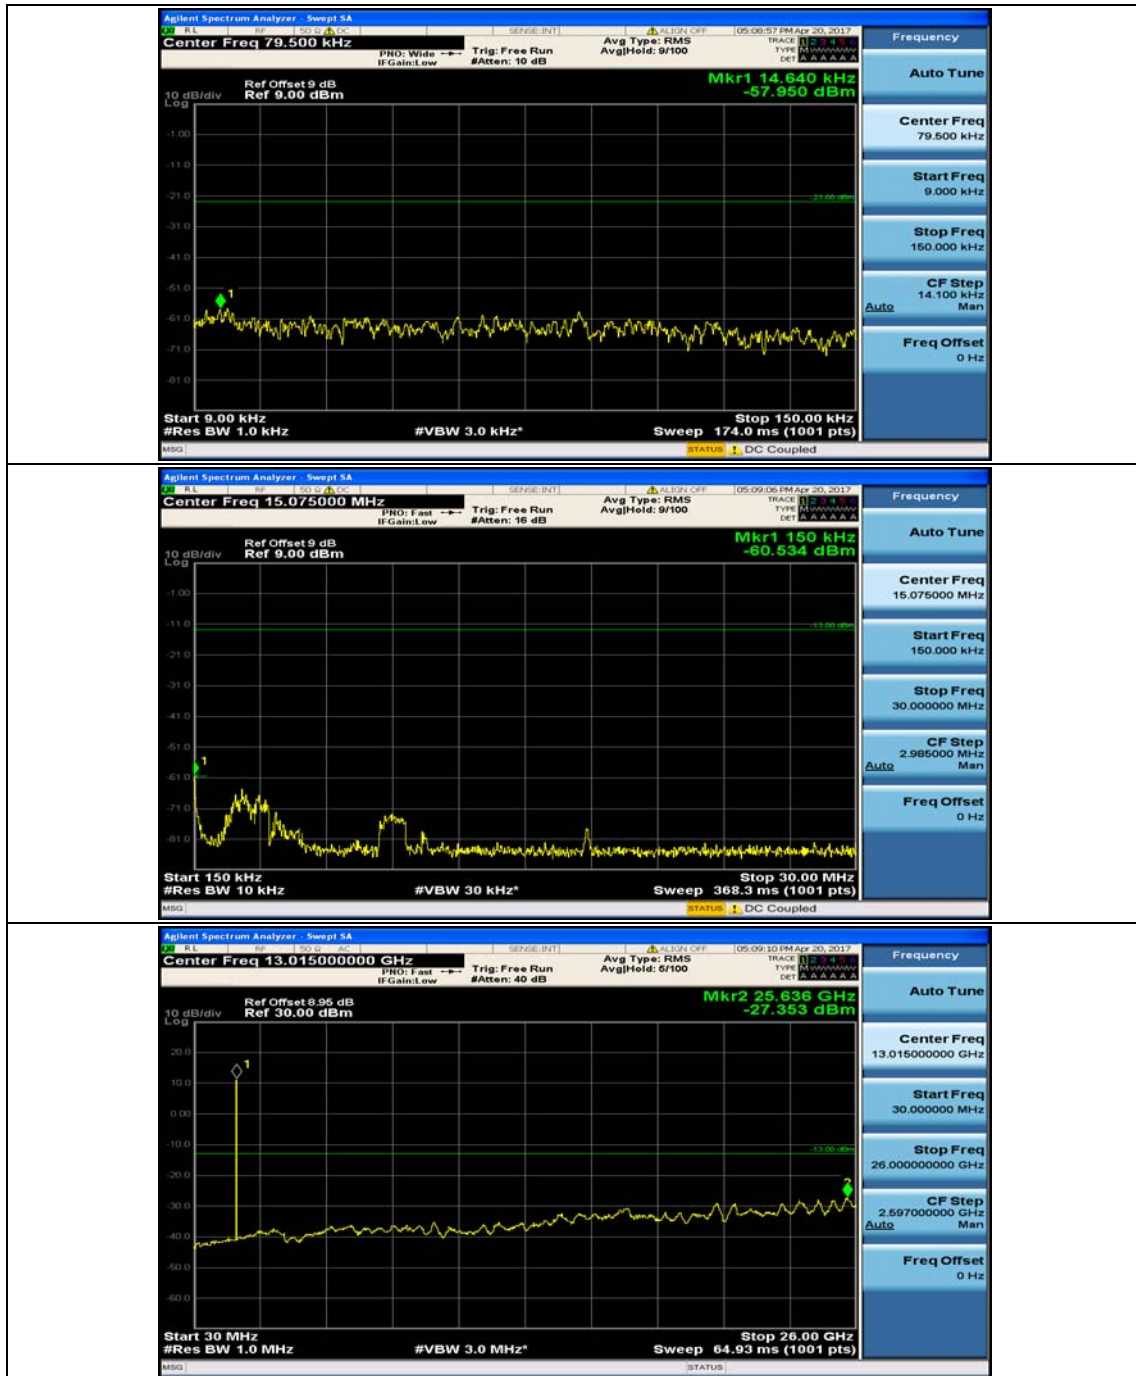

Channel Bandwidth: 10 MHz_HCH_QPSK_1RB#0

Channel Bandwidth: 10 MHz_HCH_QPSK_1RB#24

Channel Bandwidth: 10 MHz_LCH_16QAM_1RB#0

Channel Bandwidth: 10 MHz_LCH_16QAM_1RB#24

Channel Bandwidth: 10 MHz_MCH_16QAM_1RB#0

Channel Bandwidth: 10 MHz_MCH_16QAM_1RB#24

Channel Bandwidth: 10 MHz_HCH_16QAM_1RB#0

Channel Bandwidth: 10 MHz_HCH_16QAM_1RB#24