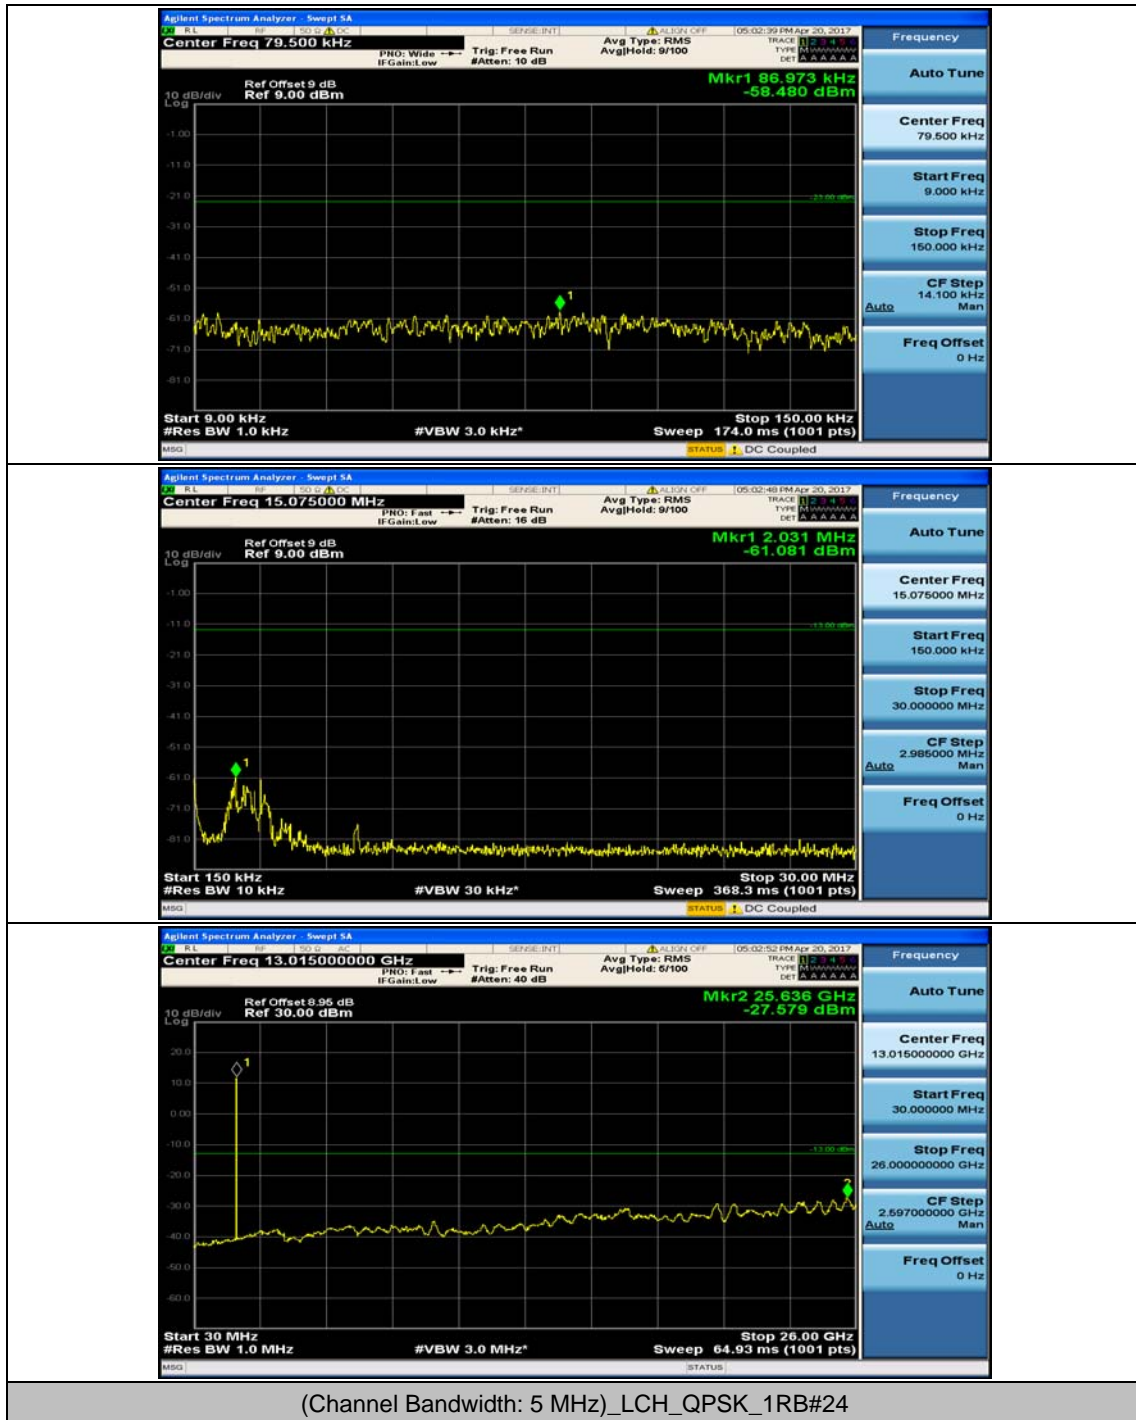

(Channel Bandwidth: 3 MHz)_HCH_QPSK_1RB#0

(Channel Bandwidth: 3 MHz)_HCH_QPSK_1RB#7

(Channel Bandwidth: 3 MHz)_LCH_16QAM_1RB#0

(Channel Bandwidth: 3 MHz)_LCH_16QAM_1RB#7

(Channel Bandwidth: 3 MHz)_MCH_16QAM_1RB#0

(Channel Bandwidth: 3 MHz)_MCH_16QAM_1RB#7

(Channel Bandwidth: 3 MHz)_HCH_16QAM_1RB#0

(Channel Bandwidth: 3 MHz)_HCH_16QAM_1RB#7

Channel Bandwidth: 5 MHz

(Channel Bandwidth: 5 MHz)_MCH_QPSK_1RB#0

(Channel Bandwidth: 5 MHz)_MCH_QPSK_1RB#12

(Channel Bandwidth: 5 MHz)_HCH_QPSK_1RB#0

(Channel Bandwidth: 5 MHz)_HCH_QPSK_1RB#12

(Channel Bandwidth: 5 MHz)_LCH_16QAM_1RB#0

(Channel Bandwidth: 5 MHz)_LCH_16QAM_1RB#12

(Channel Bandwidth: 5 MHz)_MCH_16QAM_1RB#0