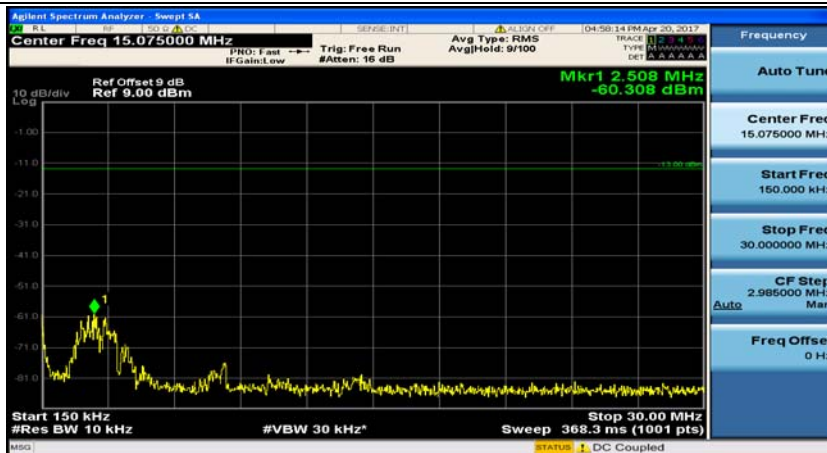

(Channel Bandwidth: 3 MHz)_HCH_QPSK_1RB#0

(Channel Bandwidth: 3 MHz)_HCH_QPSK_1RB#7

(Channel Bandwidth: 3 MHz)_LCH_16QAM_1RB#0

(Channel Bandwidth: 3 MHz)_LCH_16QAM_1RB#7

(Channel Bandwidth: 3 MHz)_MCH_16QAM_1RB#0

(Channel Bandwidth: 3 MHz)_MCH_16QAM_1RB#7

(Channel Bandwidth: 3 MHz)_HCH_16QAM_1RB#0

(Channel Bandwidth: 3 MHz)_HCH_16QAM_1RB#7

Channel Bandwidth: 5 MHz

(Channel Bandwidth: 5 MHz)_MCH_QPSK_1RB#0

(Channel Bandwidth: 5 MHz)_MCH_QPSK_1RB#12