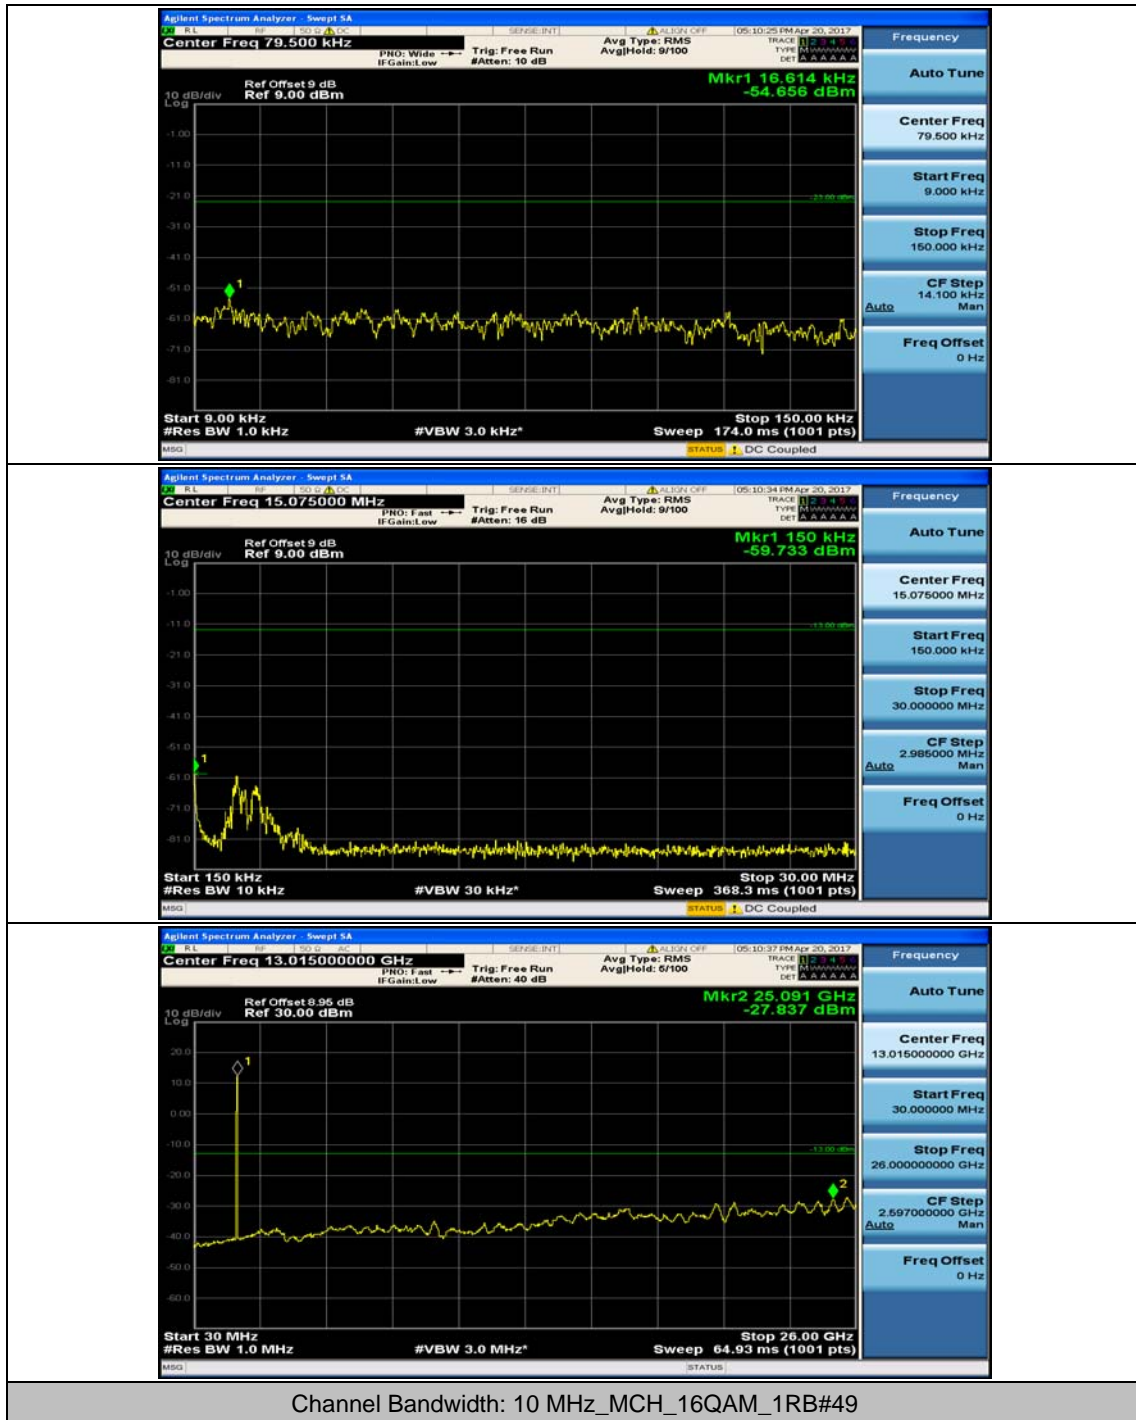

(Channel Bandwidth: 5 MHz)_MCH_16QAM_1RB#12

(Channel Bandwidth: 5 MHz)_HCH_16QAM_1RB#0

(Channel Bandwidth: 5 MHz)_HCH_16QAM_1RB#12

Channel Bandwidth: 10 MHz

Channel Bandwidth: 10 MHz_MCH_QPSK_1RB#0

Channel Bandwidth: 10 MHz_MCH_QPSK_1RB#24

Channel Bandwidth: 10 MHz_HCH_QPSK_1RB#0

Channel Bandwidth: 10 MHz_HCH_QPSK_1RB#24

Channel Bandwidth: 10 MHz_LCH_16QAM_1RB#0

Channel Bandwidth: 10 MHz_LCH_16QAM_1RB#24

Channel Bandwidth: 10 MHz_MCH_16QAM_1RB#0

Channel Bandwidth: 10 MHz_MCH_16QAM_1RB#24

Channel Bandwidth: 10 MHz_HCH_16QAM_1RB#0

Channel Bandwidth: 10 MHz_HCH_16QAM_1RB#24