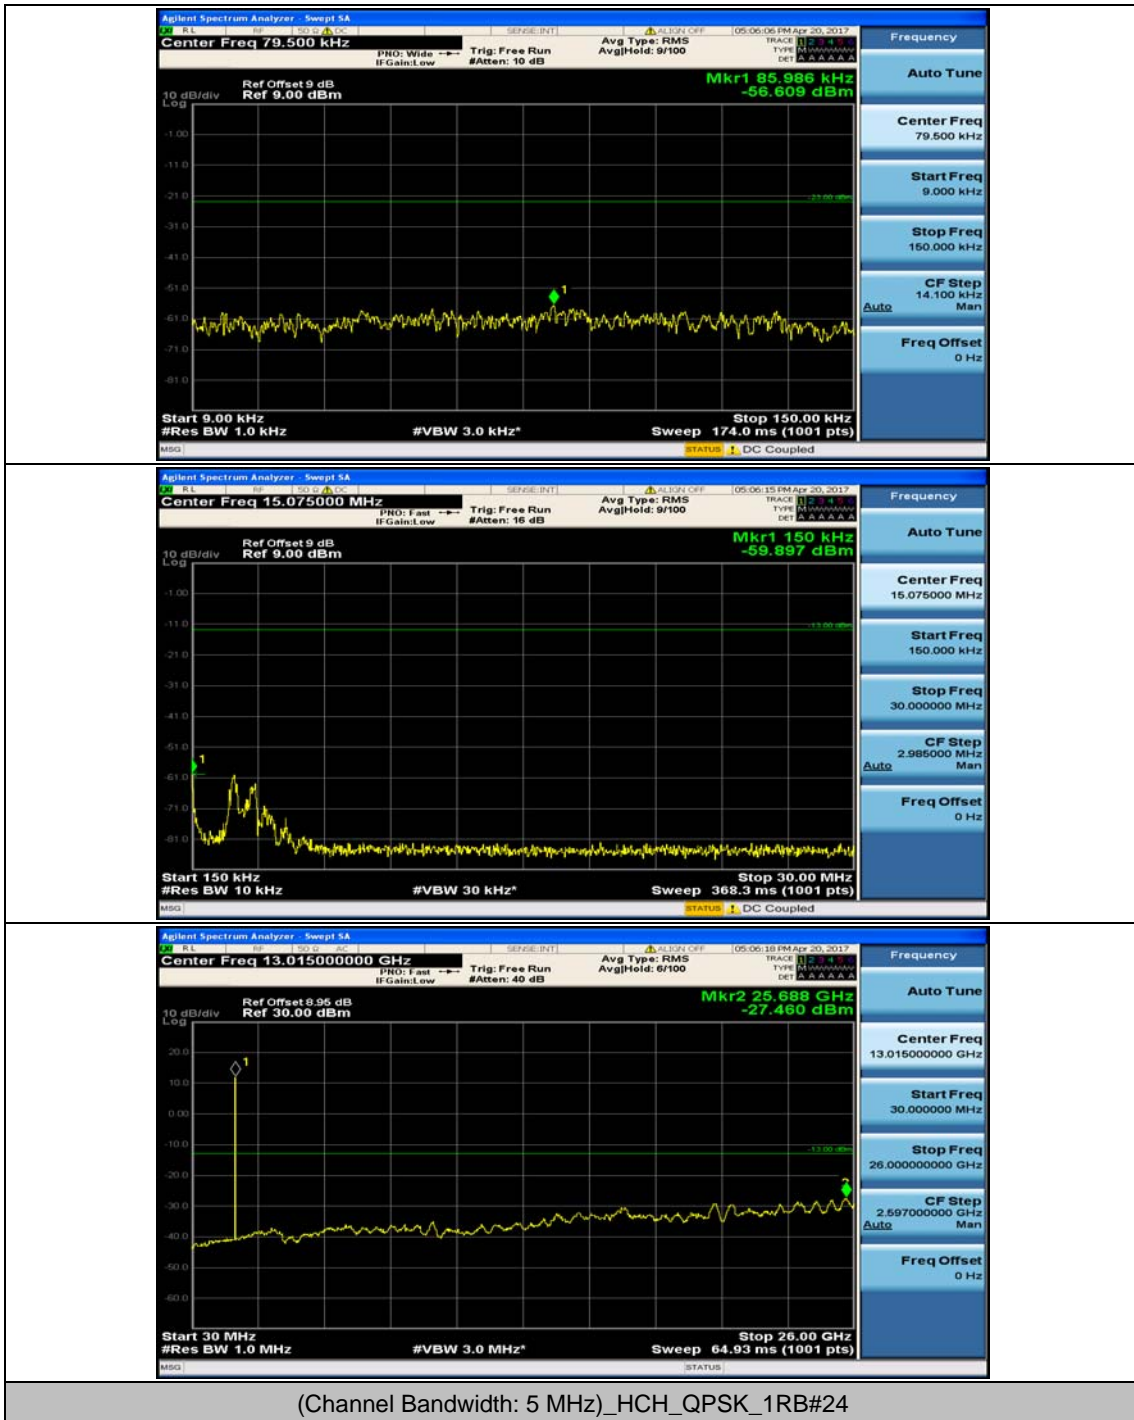

(Channel Bandwidth: 3 MHz)_HCH_QPSK_1RB#0

(Channel Bandwidth: 3 MHz)_HCH_QPSK_1RB#7

(Channel Bandwidth: 3 MHz)_LCH_16QAM_1RB#0

(Channel Bandwidth: 3 MHz)_LCH_16QAM_1RB#7

(Channel Bandwidth: 3 MHz)_MCH_16QAM_1RB#0

(Channel Bandwidth: 3 MHz)_MCH_16QAM_1RB#7

(Channel Bandwidth: 3 MHz)_HCH_16QAM_1RB#0

(Channel Bandwidth: 3 MHz)_HCH_16QAM_1RB#7

Channel Bandwidth: 5 MHz

(Channel Bandwidth: 5 MHz)_MCH_QPSK_1RB#0

(Channel Bandwidth: 5 MHz)_MCH_QPSK_1RB#12

(Channel Bandwidth: 5 MHz)_HCH_QPSK_1RB#0

(Channel Bandwidth: 5 MHz)_HCH_QPSK_1RB#12

(Channel Bandwidth: 5 MHz)_LCH_16QAM_1RB#0

(Channel Bandwidth: 5 MHz)_LCH_16QAM_1RB#12

(Channel Bandwidth: 5 MHz)_MCH_16QAM_1RB#0