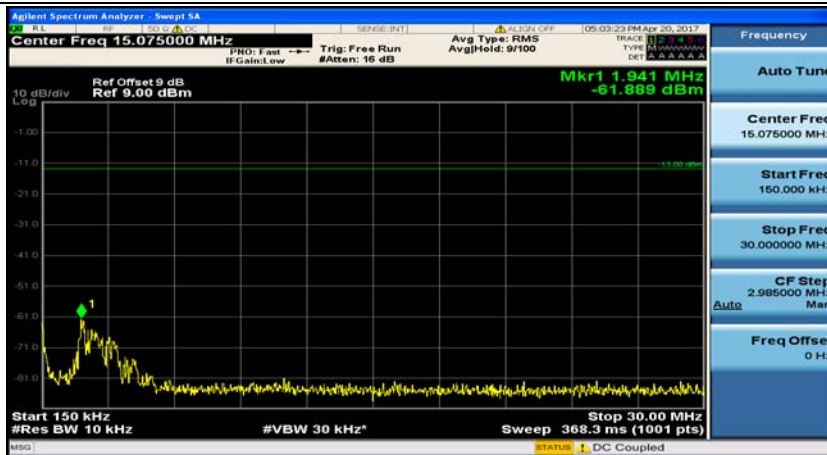

(Channel Bandwidth: 5 MHz)_HCH_QPSK_1RB#0

(Channel Bandwidth: 5 MHz)_HCH_QPSK_1RB#12

(Channel Bandwidth: 5 MHz)_LCH_16QAM_1RB#0

(Channel Bandwidth: 5 MHz)_LCH_16QAM_1RB#12

(Channel Bandwidth: 5 MHz)_MCH_16QAM_1RB#0