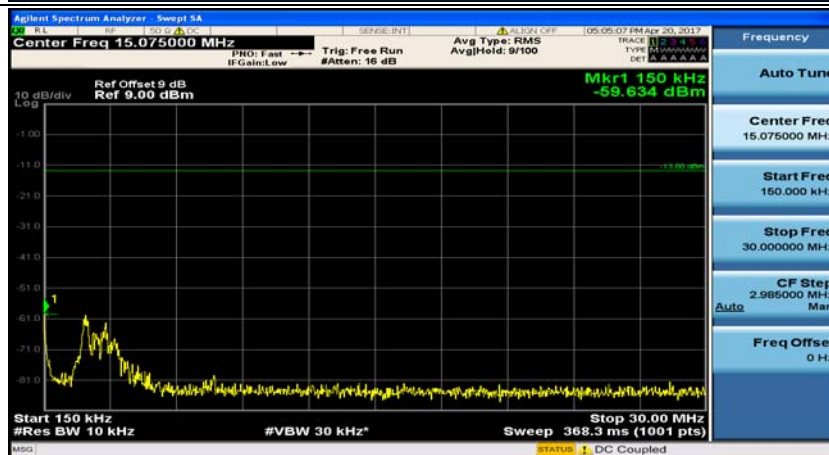

(Channel Bandwidth: 5 MHz)_HCH_QPSK_1RB#0

(Channel Bandwidth: 5 MHz)_HCH_QPSK_1RB#12

(Channel Bandwidth: 5 MHz)_LCH_16QAM_1RB#0

(Channel Bandwidth: 5 MHz)_LCH_16QAM_1RB#12

(Channel Bandwidth: 5 MHz)_MCH_16QAM_1RB#0