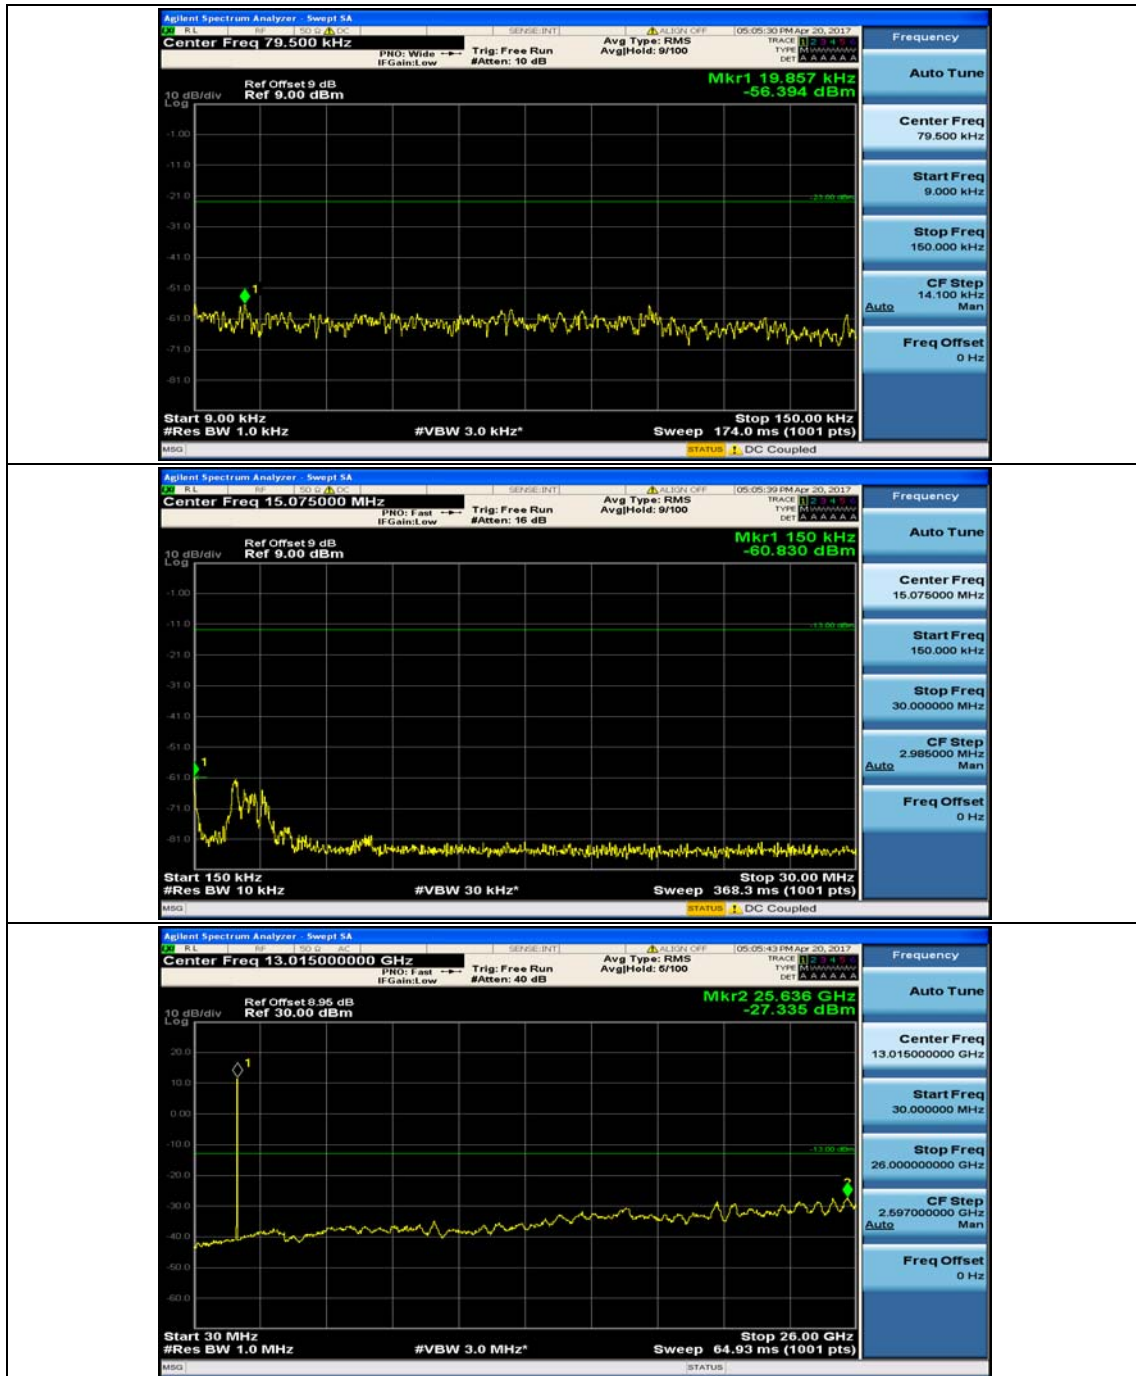

(Channel Bandwidth: 3 MHz)_MCH_16QAM_1RB#7

(Channel Bandwidth: 3 MHz)_HCH_16QAM_1RB#0

(Channel Bandwidth: 3 MHz)_HCH_16QAM_1RB#7

Channel Bandwidth: 5 MHz

(Channel Bandwidth: 5 MHz)_MCH_QPSK_1RB#0

(Channel Bandwidth: 5 MHz)_MCH_QPSK_1RB#12

(Channel Bandwidth: 5 MHz)_HCH_QPSK_1RB#0

(Channel Bandwidth: 5 MHz)_HCH_QPSK_1RB#12

(Channel Bandwidth: 5 MHz)_LCH_16QAM_1RB#0

(Channel Bandwidth: 5 MHz)_LCH_16QAM_1RB#12

(Channel Bandwidth: 5 MHz)_MCH_16QAM_1RB#0

(Channel Bandwidth: 5 MHz)_MCH_16QAM_1RB#12

(Channel Bandwidth: 5 MHz)_HCH_16QAM_1RB#0

(Channel Bandwidth: 5 MHz)_HCH_16QAM_1RB#12

Channel Bandwidth: 10 MHz

Channel Bandwidth: 10 MHz_MCH_QPSK_1RB#0

Channel Bandwidth: 10 MHz_MCH_QPSK_1RB#24