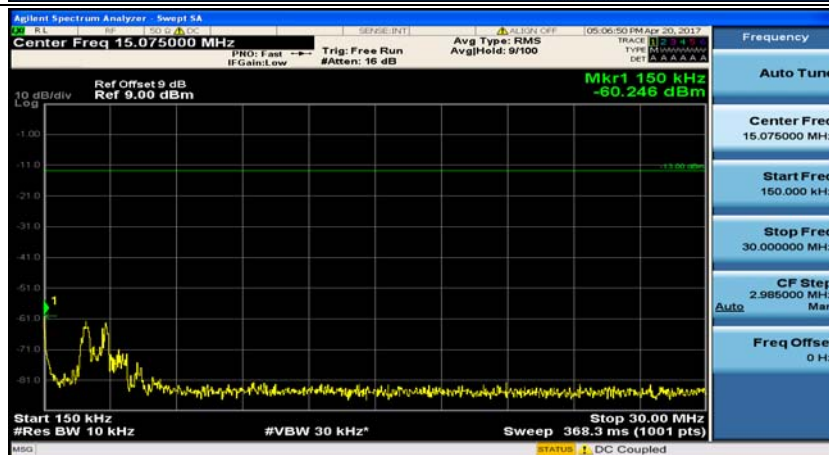

(Channel Bandwidth: 5 MHz)_HCH_16QAM_1RB#0

(Channel Bandwidth: 5 MHz)_HCH_16QAM_1RB#12