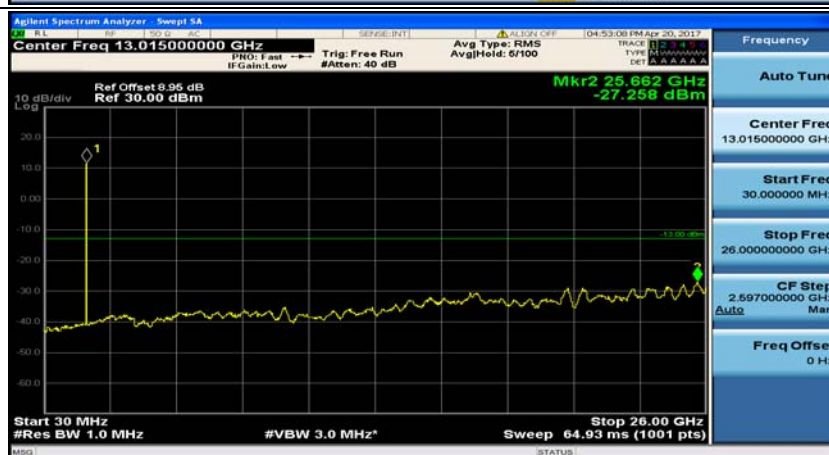

(Channel Bandwidth: 1.4 MHz)_LCH_16QAM_1RB#0