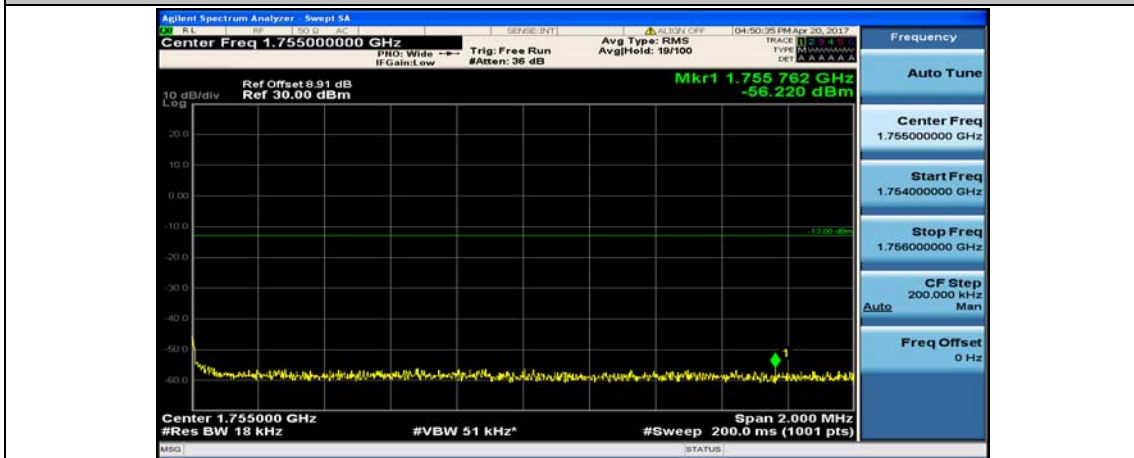

(Channel Bandwidth:20 MHz)_HCH_16QAM_1RB#0