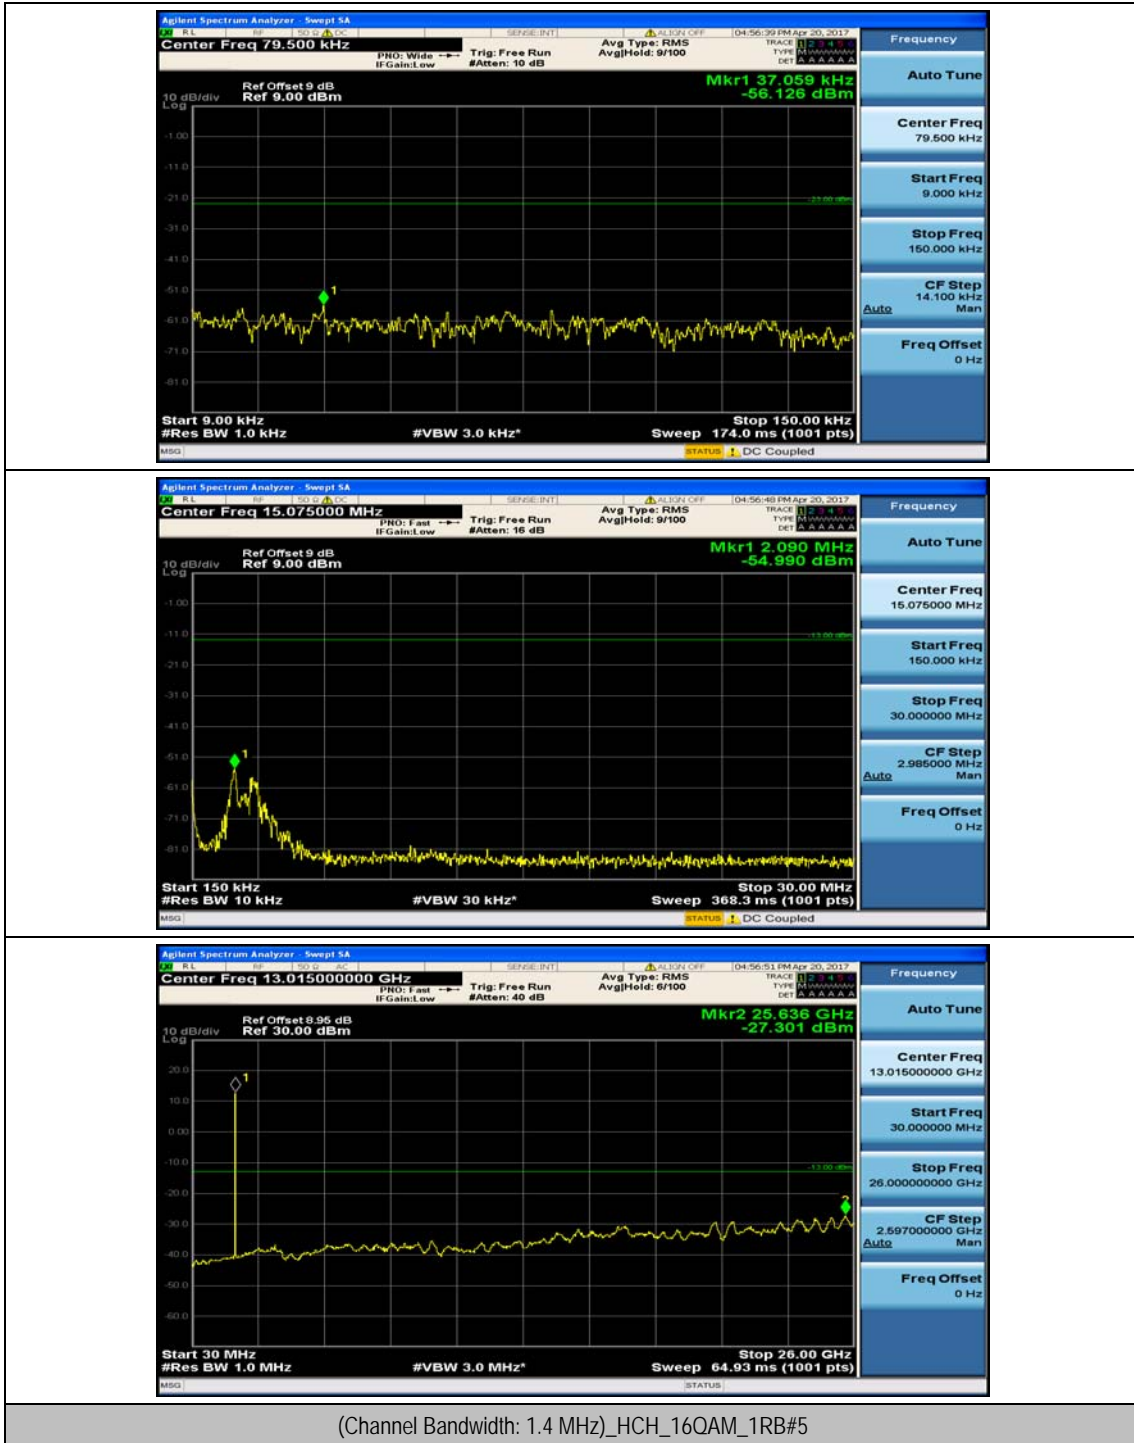

(Channel Bandwidth: 1.4 MHz)_HCH_16QAM_1RB#3