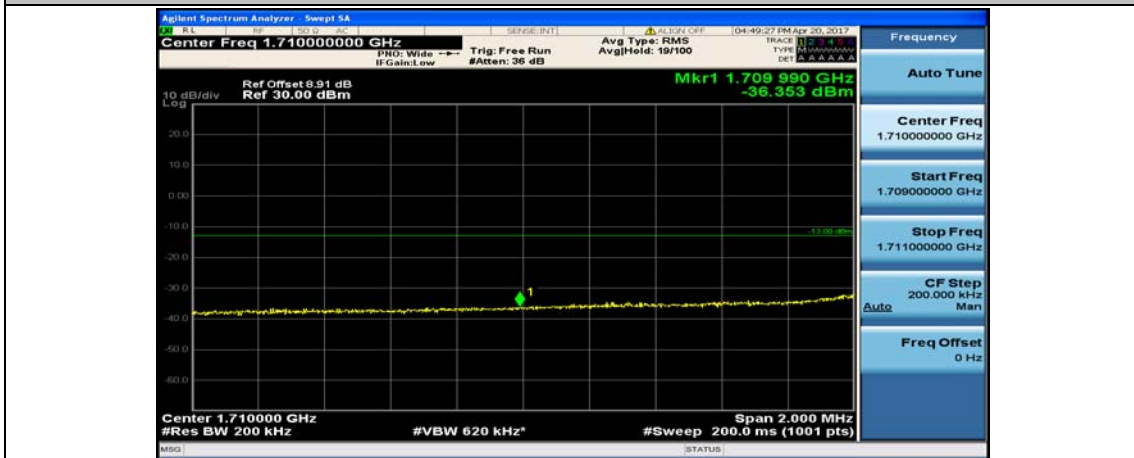

(Channel Bandwidth:20 MHz)_LCH_QPSK_50RB#50