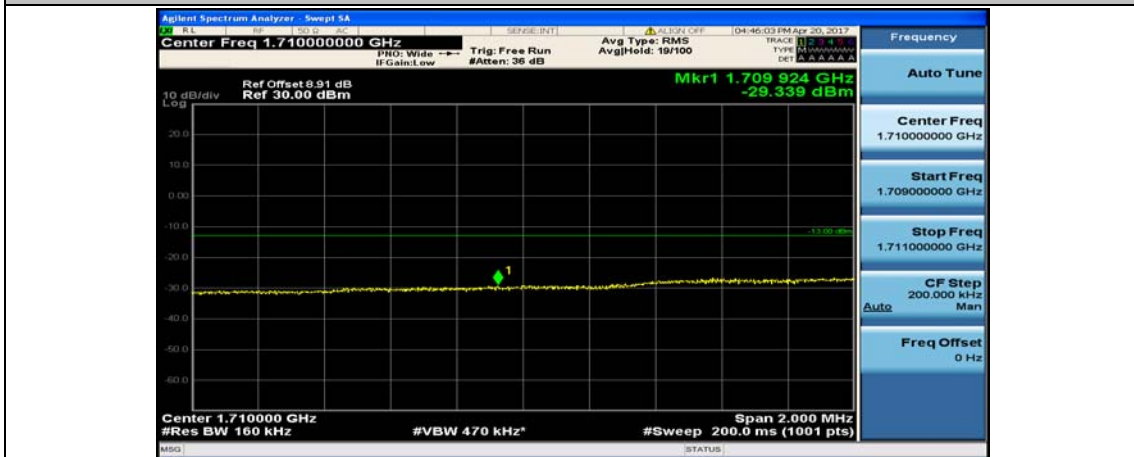

Channel Bandwidth: 10 MHz_HCH_16QAM_25RB#25

Channel Bandwidth: 10 MHz_HCH_16QAM_50RB#0

Channel Bandwidth: 15 MHz

(Channel Bandwidth:15 MHz)_LCH_QPSK_1RB#0

(Channel Bandwidth:15 MHz)_LCH_QPSK_1RB#37

(Channel Bandwidth:15 MHz)_LCH_QPSK_1RB#74

(Channel Bandwidth:15 MHz)_LCH_QPSK_37RB#0

(Channel Bandwidth:15 MHz)_LCH_QPSK_37RB#18

(Channel Bandwidth:15 MHz)_LCH_QPSK_37RB#38

(Channel Bandwidth:15 MHz)_LCH_QPSK_75RB#0

(Channel Bandwidth:15 MHz)_HCH_QPSK_1RB#0