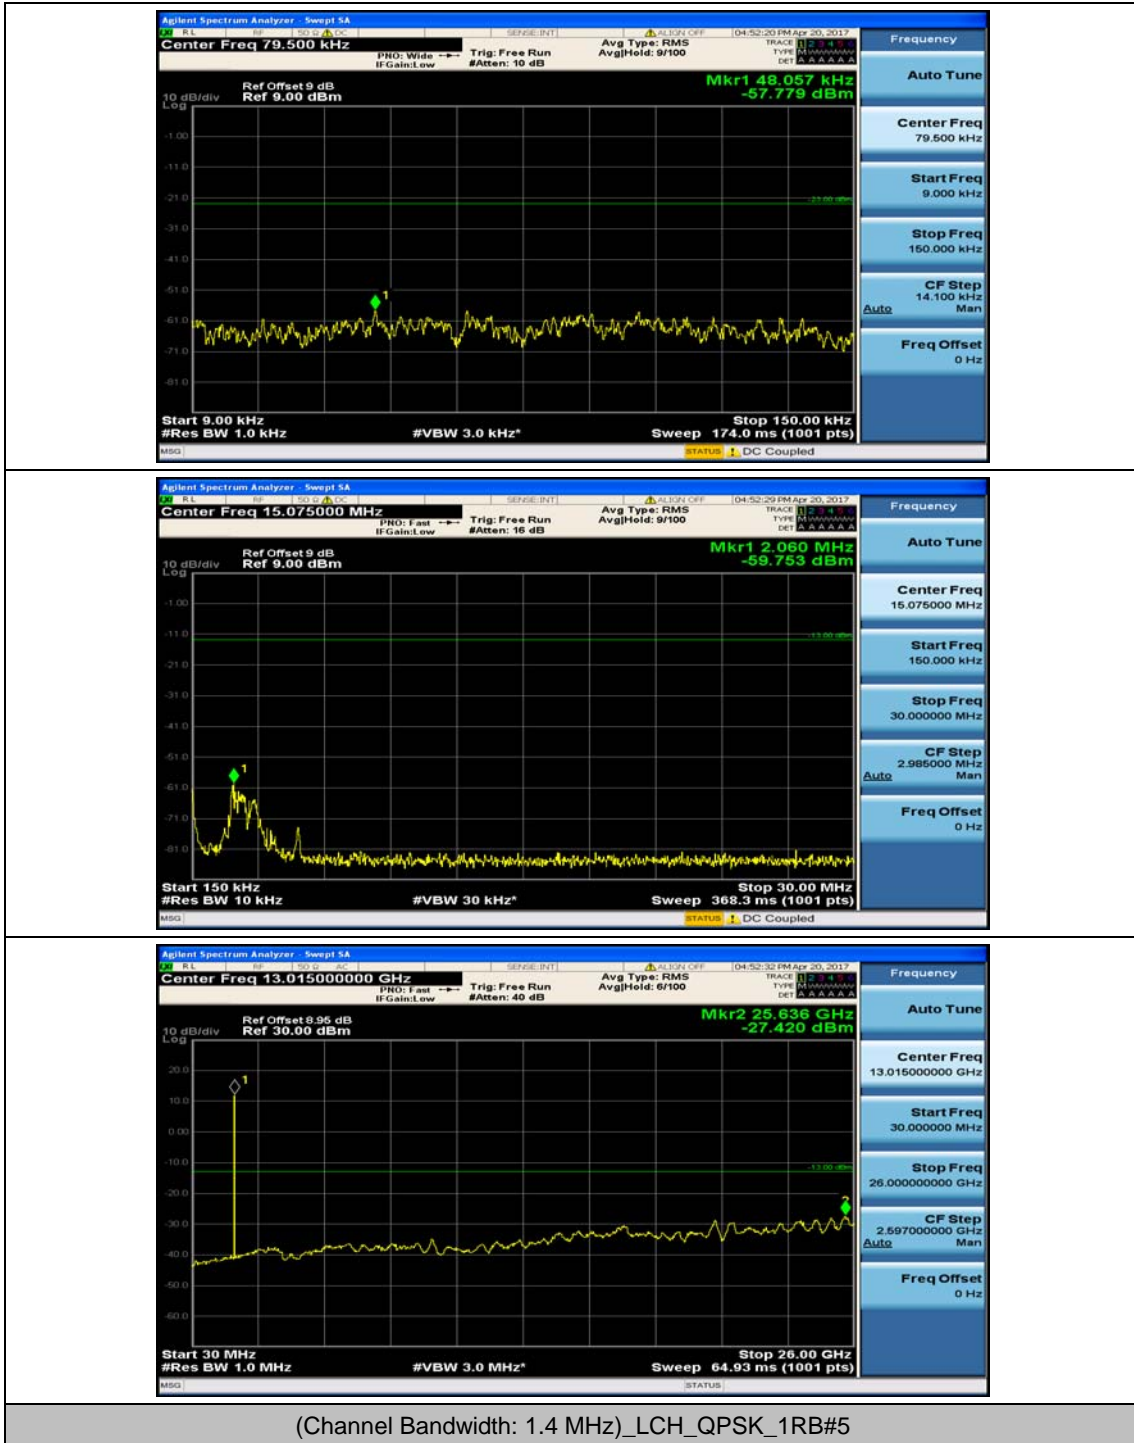

(Channel Bandwidth:20 MHz)_HCH_16QAM_50RB#0

(Channel Bandwidth:20 MHz)_HCH_16QAM_50RB#25

(Channel Bandwidth:20 MHz)_HCH_16QAM_50RB#50

(Channel Bandwidth:20 MHz)_HCH_16QAM_100RB#0

Appendix E: Conducted Spurious Emission

Test Graphs

Channel Bandwidth: 1.4 MHz

(Channel Bandwidth: 1.4 MHz)_MCH_QPSK_1RB#0

(Channel Bandwidth: 1.4 MHz)_MCH_QPSK_1RB#3

(Channel Bandwidth: 1.4 MHz)_HCH_QPSK_1RB#0

(Channel Bandwidth: 1.4 MHz)_HCH_QPSK_1RB#3