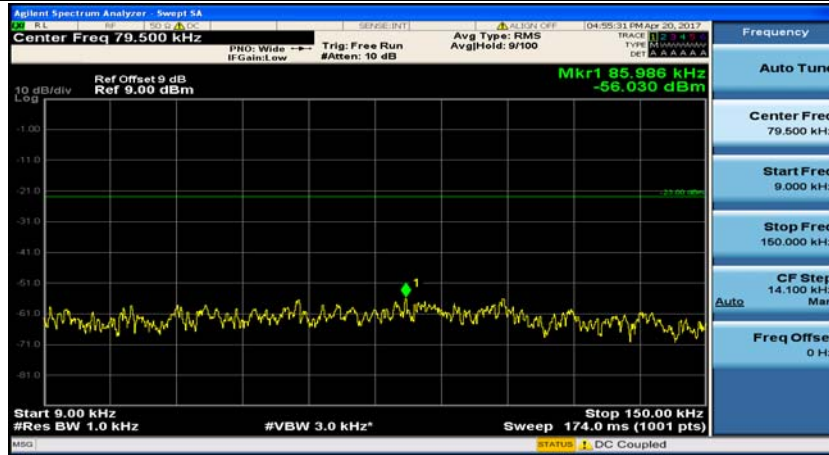

Test Graphs

Channel Bandwidth: 1.4 MHz

(Channel Bandwidth: 1.4 MHz)_MCH_QPSK_1RB#0

(Channel Bandwidth: 1.4 MHz)_MCH_QPSK_1RB#3

(Channel Bandwidth: 1.4 MHz)_HCH_QPSK_1RB#0

(Channel Bandwidth: 1.4 MHz)_HCH_QPSK_1RB#3