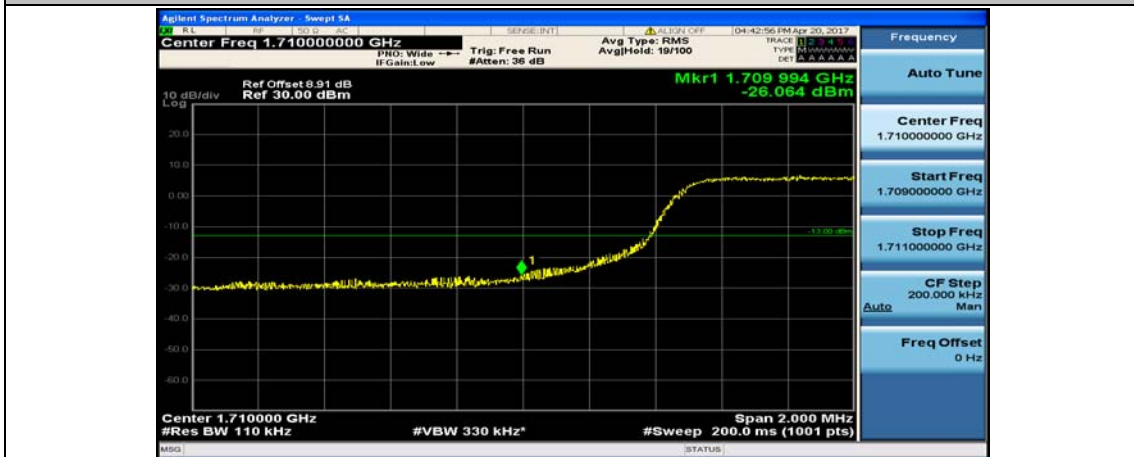

Channel Bandwidth: 10 MHz_LCH_16QAM_1RB#49

Channel Bandwidth: 10 MHz_LCH_16QAM_25RB#0

Channel Bandwidth: 10 MHz_LCH_16QAM_25RB#12

Channel Bandwidth: 10 MHz_HCH_16QAM_1RB#0

Channel Bandwidth: 10 MHz_HCH_16QAM_25RB#12

Channel Bandwidth: 10 MHz_HCH_16QAM_25RB#25

Channel Bandwidth: 10 MHz_HCH_16QAM_50RB#0

Channel Bandwidth: 15 MHz

(Channel Bandwidth:15 MHz)_LCH_QPSK_1RB#0

(Channel Bandwidth:15 MHz)_LCH_QPSK_1RB#37

(Channel Bandwidth:15 MHz)_LCH_QPSK_1RB#74