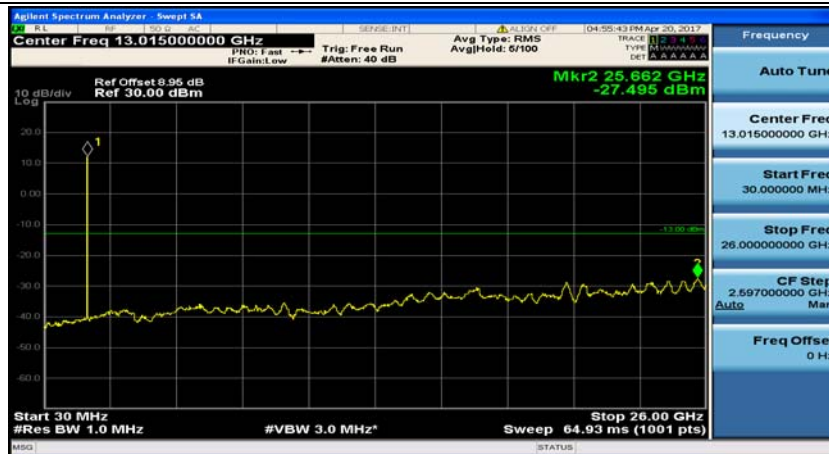

Test Graphs

Channel Bandwidth: 1.4 MHz

(Channel Bandwidth: 1.4 MHz)_MCH_QPSK_1RB#0

(Channel Bandwidth: 1.4 MHz)_MCH_QPSK_1RB#3

(Channel Bandwidth: 1.4 MHz)_HCH_QPSK_1RB#0

(Channel Bandwidth: 1.4 MHz)_HCH_QPSK_1RB#3