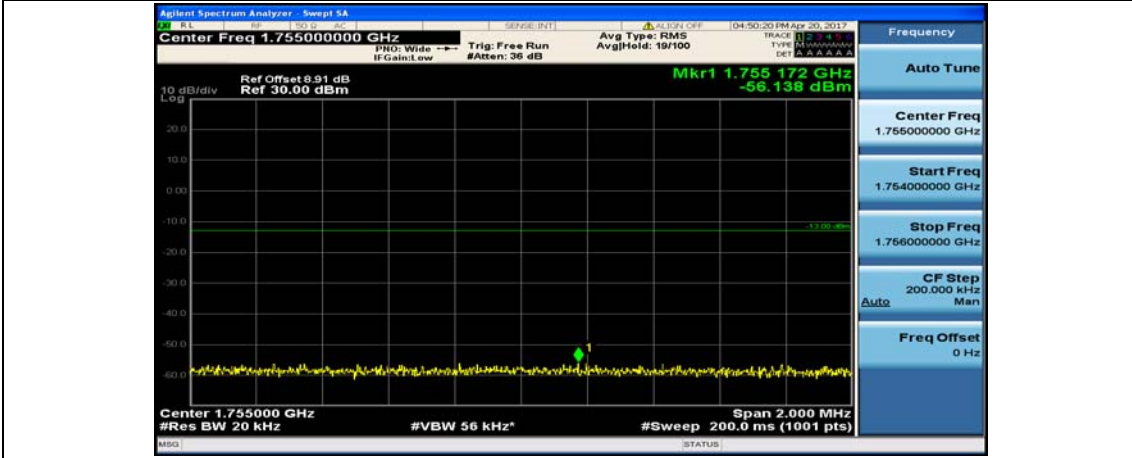

(Channel Bandwidth:20 MHz)_LCH_QPSK_50RB#25

(Channel Bandwidth:20 MHz)_LCH_QPSK_50RB#50

(Channel Bandwidth:20 MHz)_LCH_QPSK_100RB#0

(Channel Bandwidth:20 MHz)_HCH_QPSK_1RB#0

(Channel Bandwidth:20 MHz)_HCH_QPSK_1RB#49