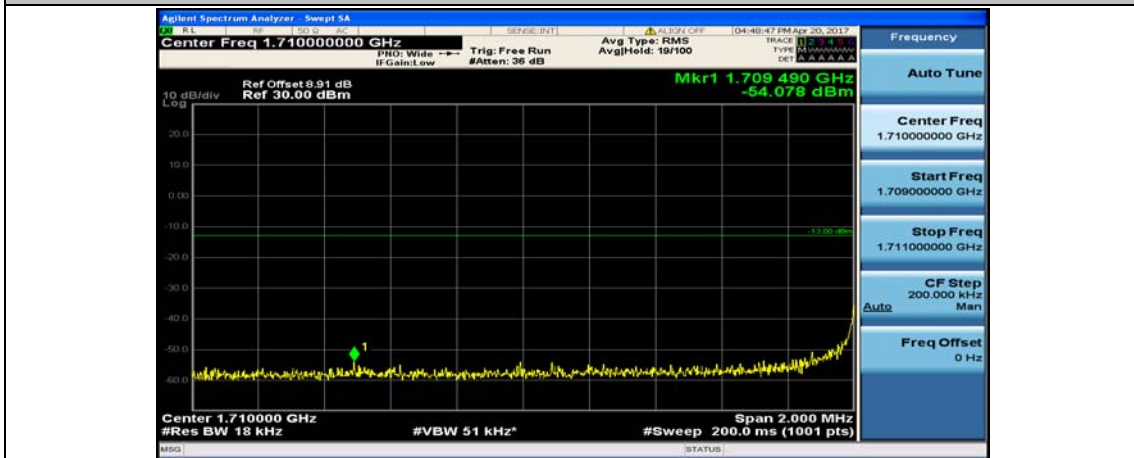

(Channel Bandwidth:15 MHz)_HCH_16QAM_1RB#74

(Channel Bandwidth:15 MHz)_HCH_16QAM_75RB#0

Channel Bandwidth: 20 MHz

(Channel Bandwidth:20 MHz)_LCH_QPSK_1RB#49

(Channel Bandwidth:20 MHz)_LCH_QPSK_1RB#99

(Channel Bandwidth:20 MHz)_LCH_QPSK_50RB#0