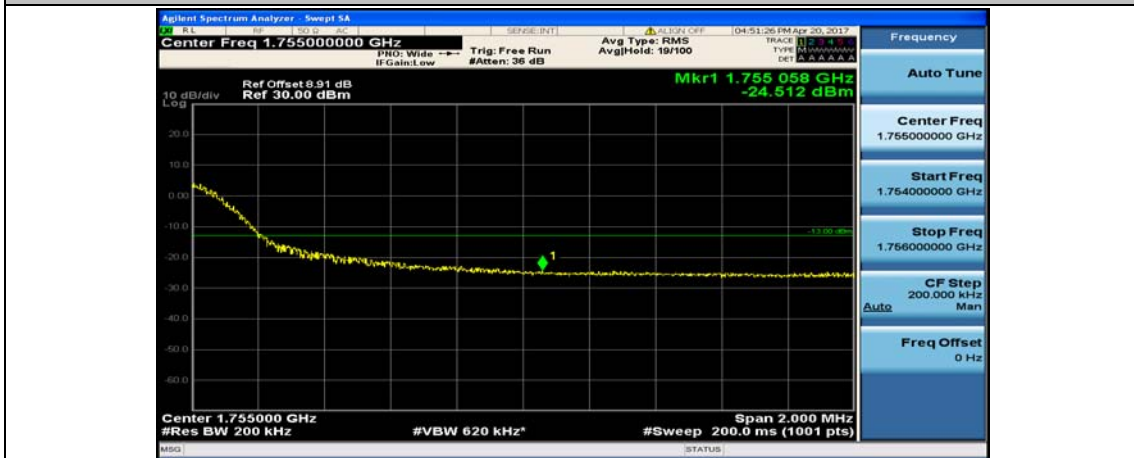

(Channel Bandwidth:20 MHz)_LCH_16QAM_50RB#50

(Channel Bandwidth:20 MHz)_LCH_16QAM_100RB#0

(Channel Bandwidth:20 MHz)_HCH_16QAM_1RB#0

(Channel Bandwidth:20 MHz)_HCH_16QAM_1RB#49

(Channel Bandwidth:20 MHz)_HCH_16QAM_1RB#99

(Channel Bandwidth:20 MHz)_HCH_16QAM_50RB#0

(Channel Bandwidth:20 MHz)_HCH_16QAM_50RB#25

(Channel Bandwidth:20 MHz)_HCH_16QAM_50RB#50

(Channel Bandwidth:20 MHz)_HCH_16QAM_100RB#0

Appendix E: Conducted Spurious Emission