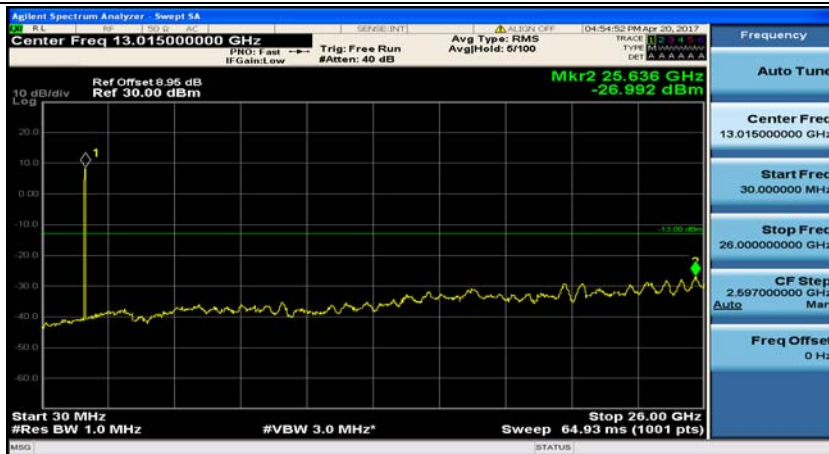

(Channel Bandwidth: 1.4 MHz)_HCH_QPSK_1RB#5

(Channel Bandwidth: 1.4 MHz)_LCH_16QAM_1RB#0

(Channel Bandwidth: 1.4 MHz)_LCH_16QAM_1RB#3

(Channel Bandwidth: 1.4 MHz)_MCH_16QAM_1RB#0

(Channel Bandwidth: 1.4 MHz)_MCH_16QAM_1RB#3