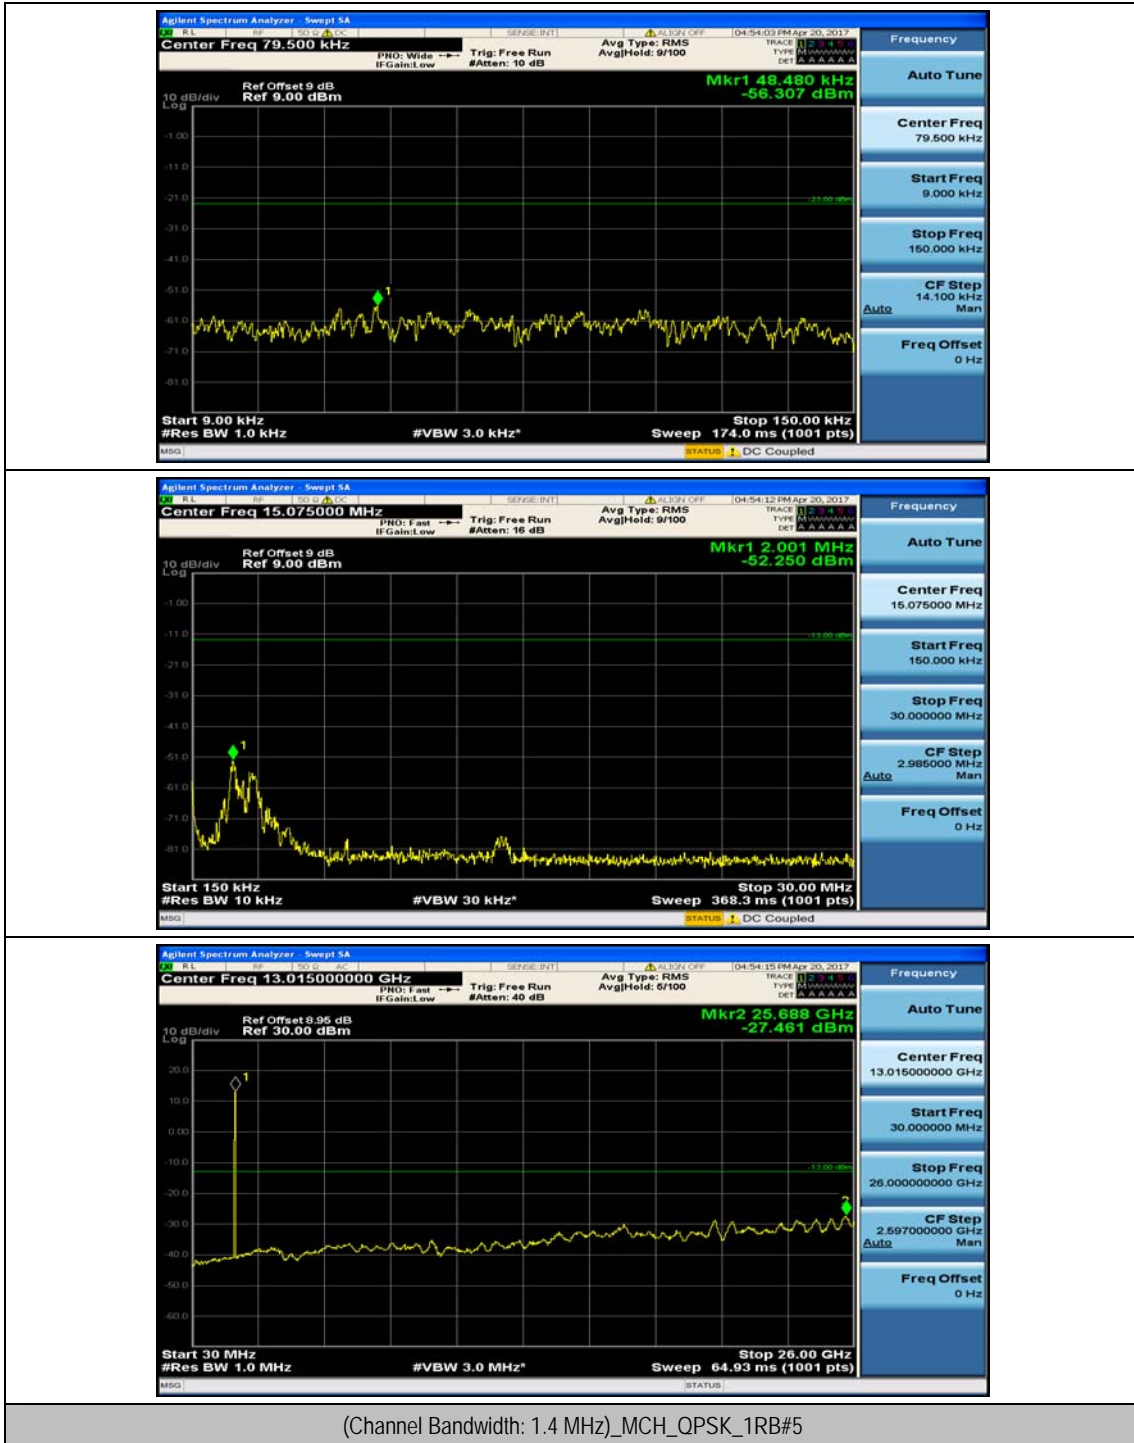

Test Graphs

Channel Bandwidth: 1.4 MHz

(Channel Bandwidth: 1.4 MHz)_MCH_QPSK_1RB#0

(Channel Bandwidth: 1.4 MHz)_MCH_QPSK_1RB#3

(Channel Bandwidth: 1.4 MHz)_HCH_QPSK_1RB#0

(Channel Bandwidth: 1.4 MHz)_HCH_QPSK_1RB#3