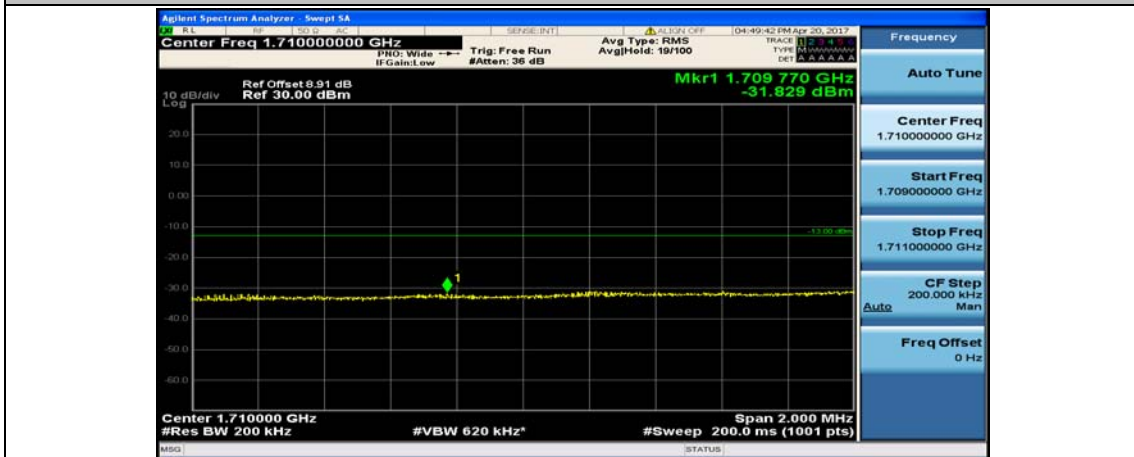

(Channel Bandwidth:20 MHz)_LCH_16QAM_1RB#0

(Channel Bandwidth:20 MHz)_LCH_16QAM_1RB#49

(Channel Bandwidth:20 MHz)_LCH_16QAM_1RB#99

(Channel Bandwidth:20 MHz)_LCH_16QAM_50RB#0

(Channel Bandwidth:20 MHz)_LCH_16QAM_50RB#25