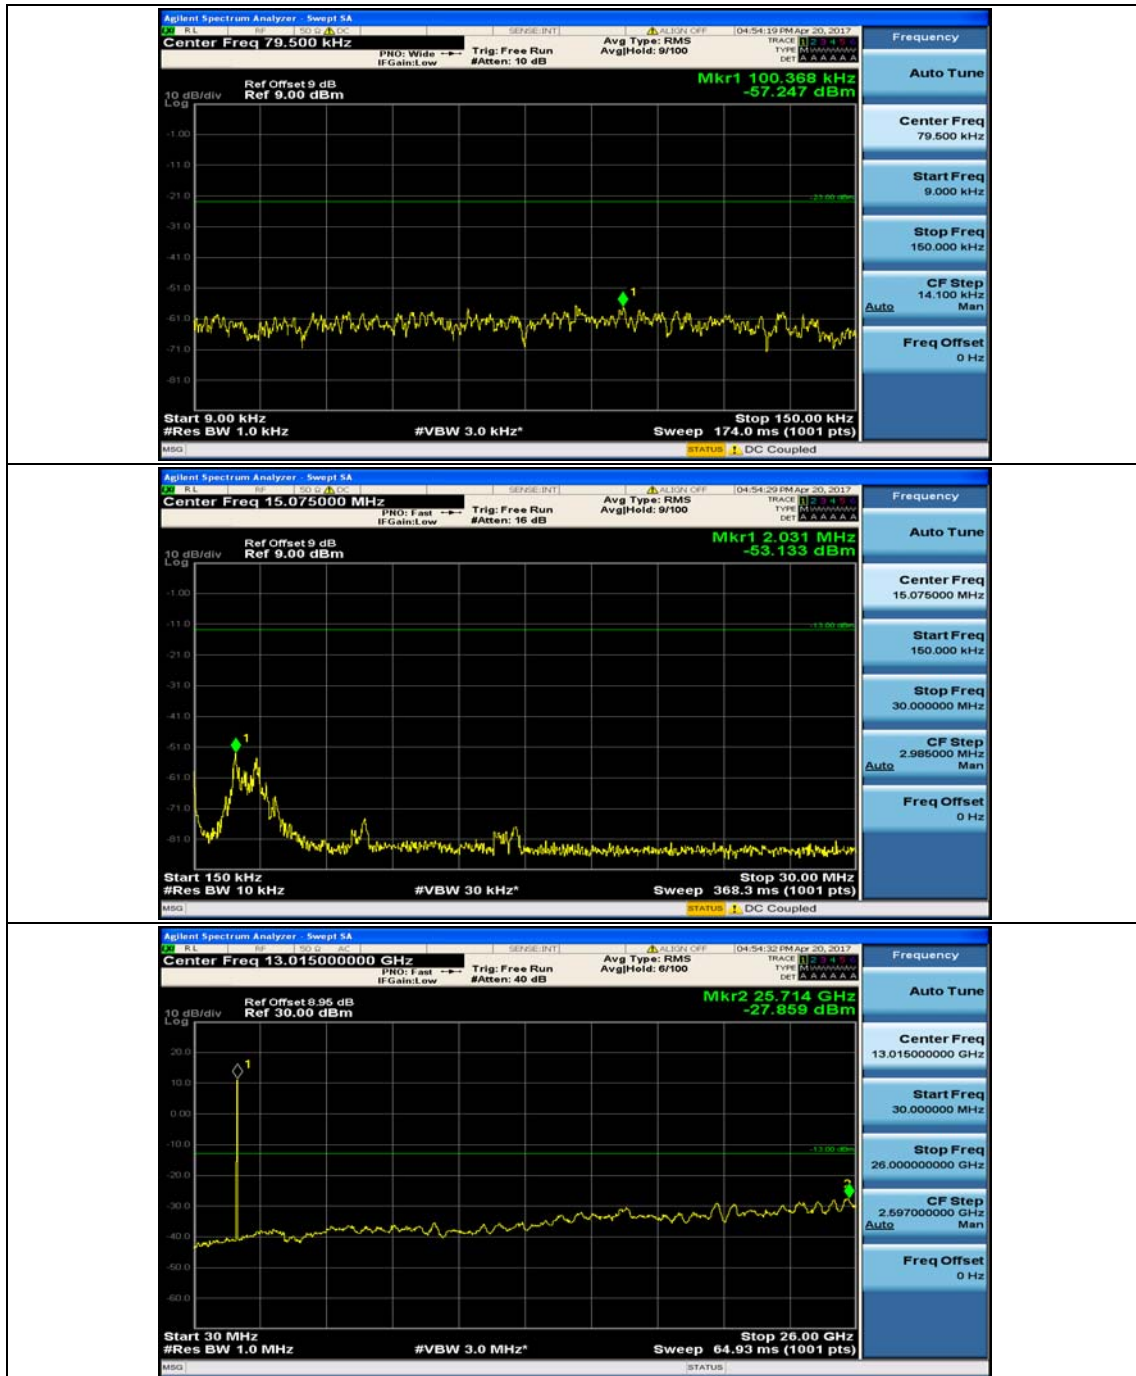

Test Graphs

Channel Bandwidth: 1.4 MHz

(Channel Bandwidth: 1.4 MHz)_MCH_QPSK_1RB#0

(Channel Bandwidth: 1.4 MHz)_MCH_QPSK_1RB#3

(Channel Bandwidth: 1.4 MHz)_HCH_QPSK_1RB#0

(Channel Bandwidth: 1.4 MHz)_HCH_QPSK_1RB#3