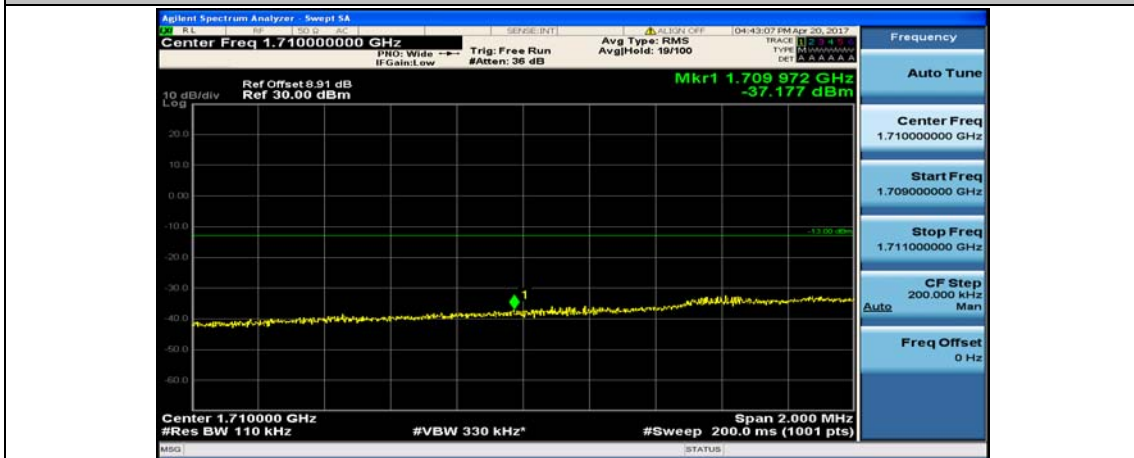

Channel Bandwidth: 10 MHz_LCH_16QAM_1RB#49

Channel Bandwidth: 10 MHz_LCH_16QAM_25RB#0

Channel Bandwidth: 10 MHz_LCH_16QAM_25RB#12

Channel Bandwidth: 10 MHz_HCH_16QAM_1RB#0

Channel Bandwidth: 10 MHz_HCH_16QAM_25RB#12

Channel Bandwidth: 10 MHz_HCH_16QAM_25RB#25

Channel Bandwidth: 10 MHz_HCH_16QAM_50RB#0

Channel Bandwidth: 15 MHz

(Channel Bandwidth:15 MHz)_LCH_QPSK_1RB#0

(Channel Bandwidth:15 MHz)_LCH_QPSK_1RB#37

(Channel Bandwidth:15 MHz)_LCH_QPSK_1RB#74