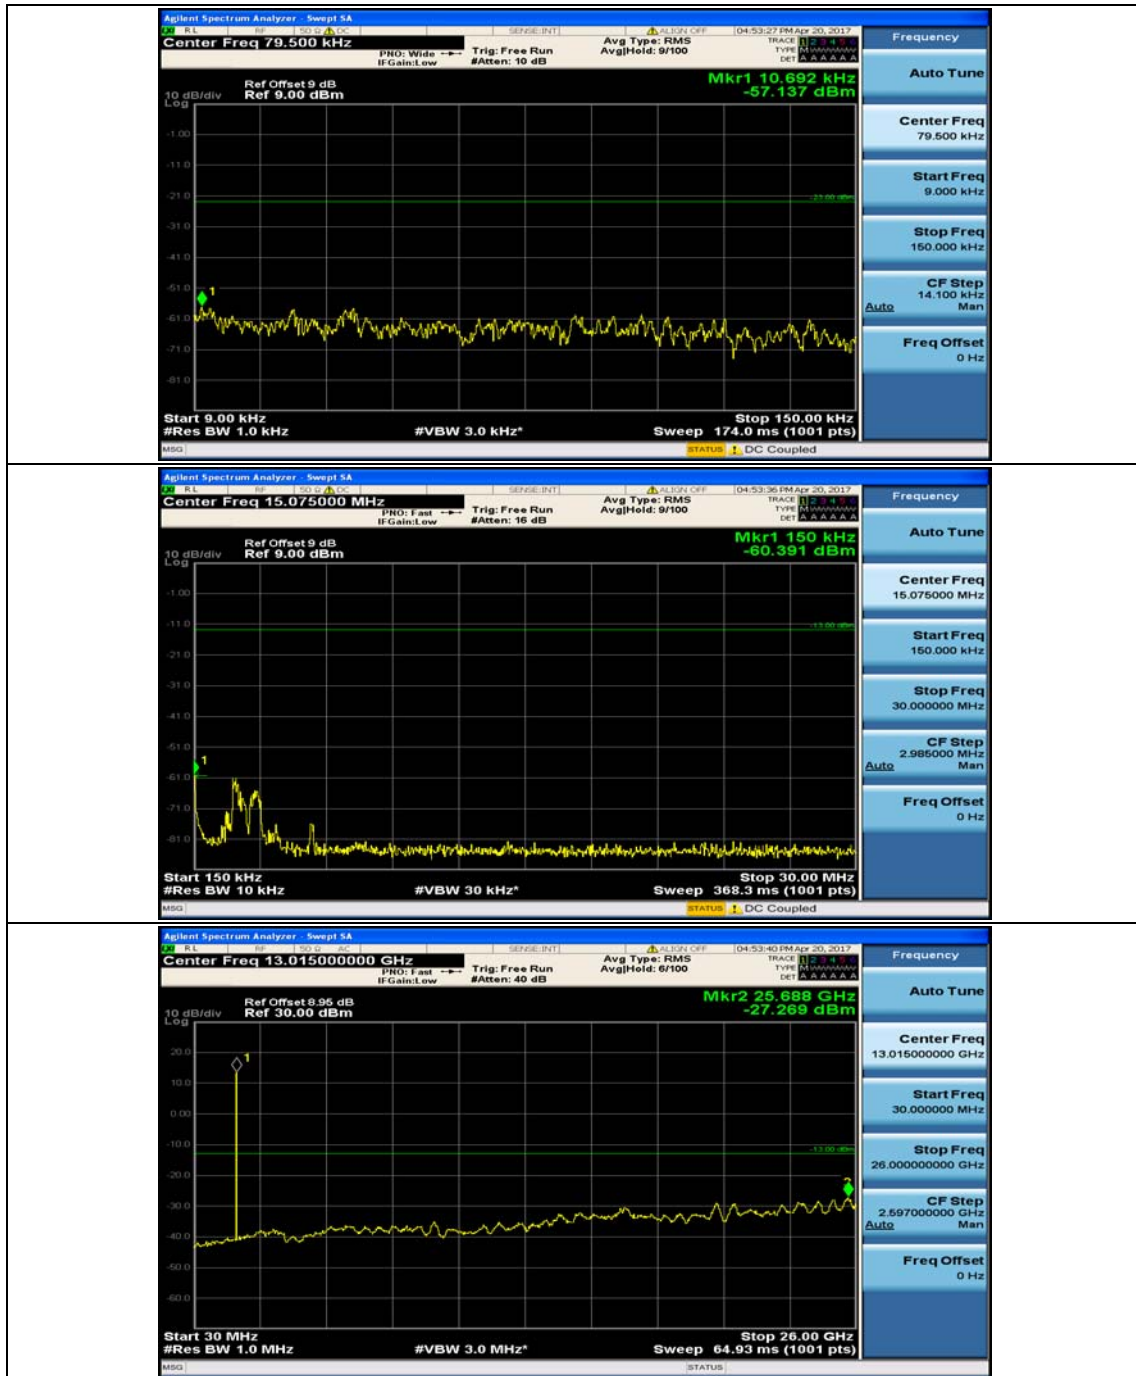

(Channel Bandwidth: 1.4 MHz)_HCH_QPSK_1RB#5

(Channel Bandwidth: 1.4 MHz)_LCH_16QAM_1RB#0

(Channel Bandwidth: 1.4 MHz)_LCH_16QAM_1RB#3

(Channel Bandwidth: 1.4 MHz)_MCH_16QAM_1RB#0

(Channel Bandwidth: 1.4 MHz)_MCH_16QAM_1RB#3