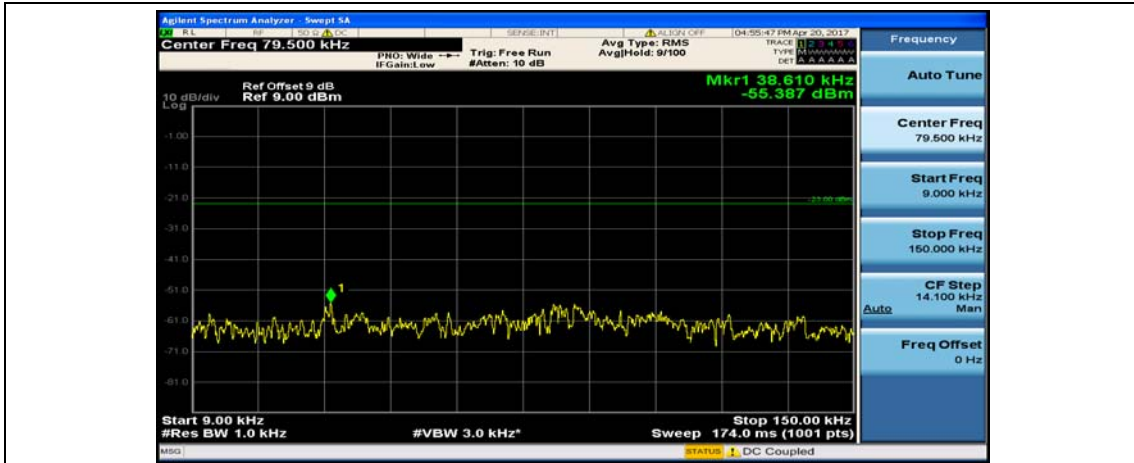

Test Graphs

Channel Bandwidth: 1.4 MHz

(Channel Bandwidth: 1.4 MHz)_MCH_QPSK_1RB#0

(Channel Bandwidth: 1.4 MHz)_MCH_QPSK_1RB#3

(Channel Bandwidth: 1.4 MHz)_HCH_QPSK_1RB#0

(Channel Bandwidth: 1.4 MHz)_HCH_QPSK_1RB#3