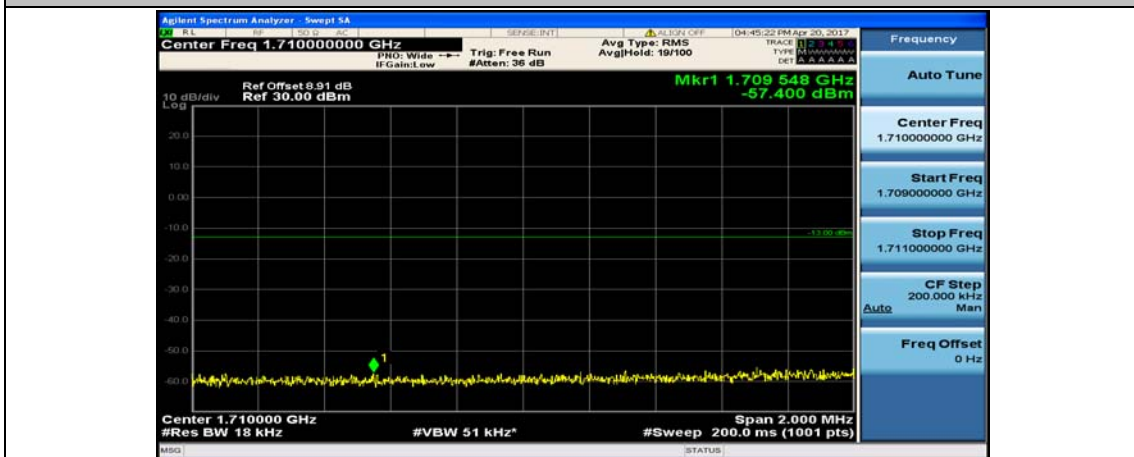

Channel Bandwidth: 10 MHz_HCH_16QAM_25RB#25

Channel Bandwidth: 10 MHz_HCH_16QAM_50RB#0

Channel Bandwidth: 15 MHz

(Channel Bandwidth:15 MHz)_LCH_QPSK_1RB#0

(Channel Bandwidth:15 MHz)_LCH_QPSK_1RB#37

(Channel Bandwidth:15 MHz)_LCH_QPSK_1RB#74

(Channel Bandwidth:15 MHz)_LCH_QPSK_37RB#0

(Channel Bandwidth:15 MHz)_LCH_QPSK_37RB#18

(Channel Bandwidth:15 MHz)_LCH_QPSK_37RB#38

(Channel Bandwidth:15 MHz)_LCH_QPSK_75RB#0

(Channel Bandwidth:15 MHz)_HCH_QPSK_1RB#0