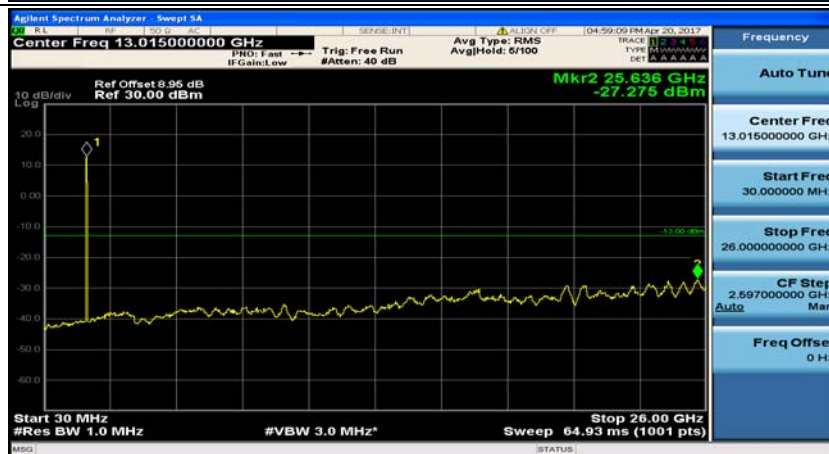

(Channel Bandwidth: 1.4 MHz)_HCH_16QAM_1RB#0

(Channel Bandwidth: 1.4 MHz)_HCH_16QAM_1RB#3

Channel Bandwidth: 3 MHz

(Channel Bandwidth: 3 MHz)_MCH_QPSK_1RB#0

(Channel Bandwidth: 3 MHz)_MCH_QPSK_1RB#7