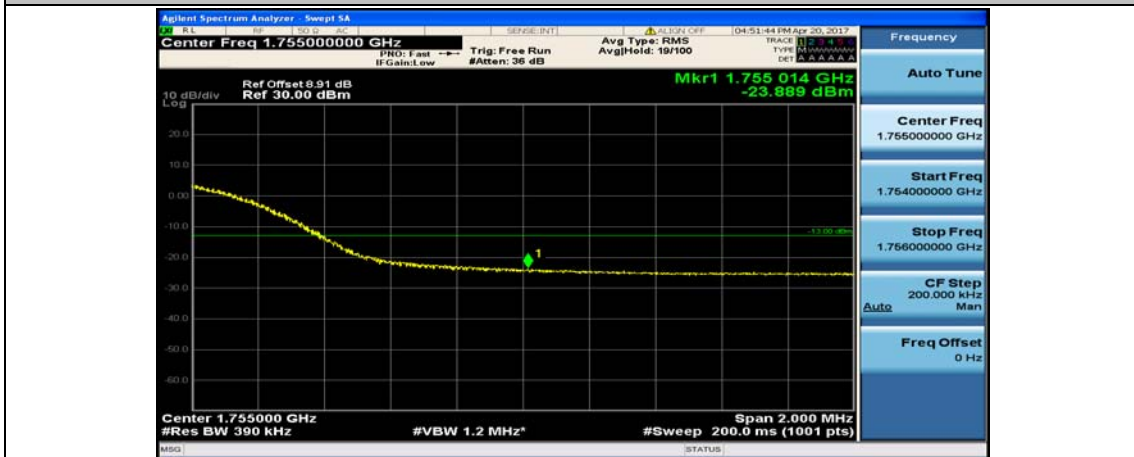

(Channel Bandwidth:20 MHz)_HCH_16QAM_50RB#0

(Channel Bandwidth:20 MHz)_HCH_16QAM_50RB#25

(Channel Bandwidth:20 MHz)_HCH_16QAM_50RB#50

(Channel Bandwidth:20 MHz)_HCH_16QAM_100RB#0

Appendix E: Conducted Spurious Emission