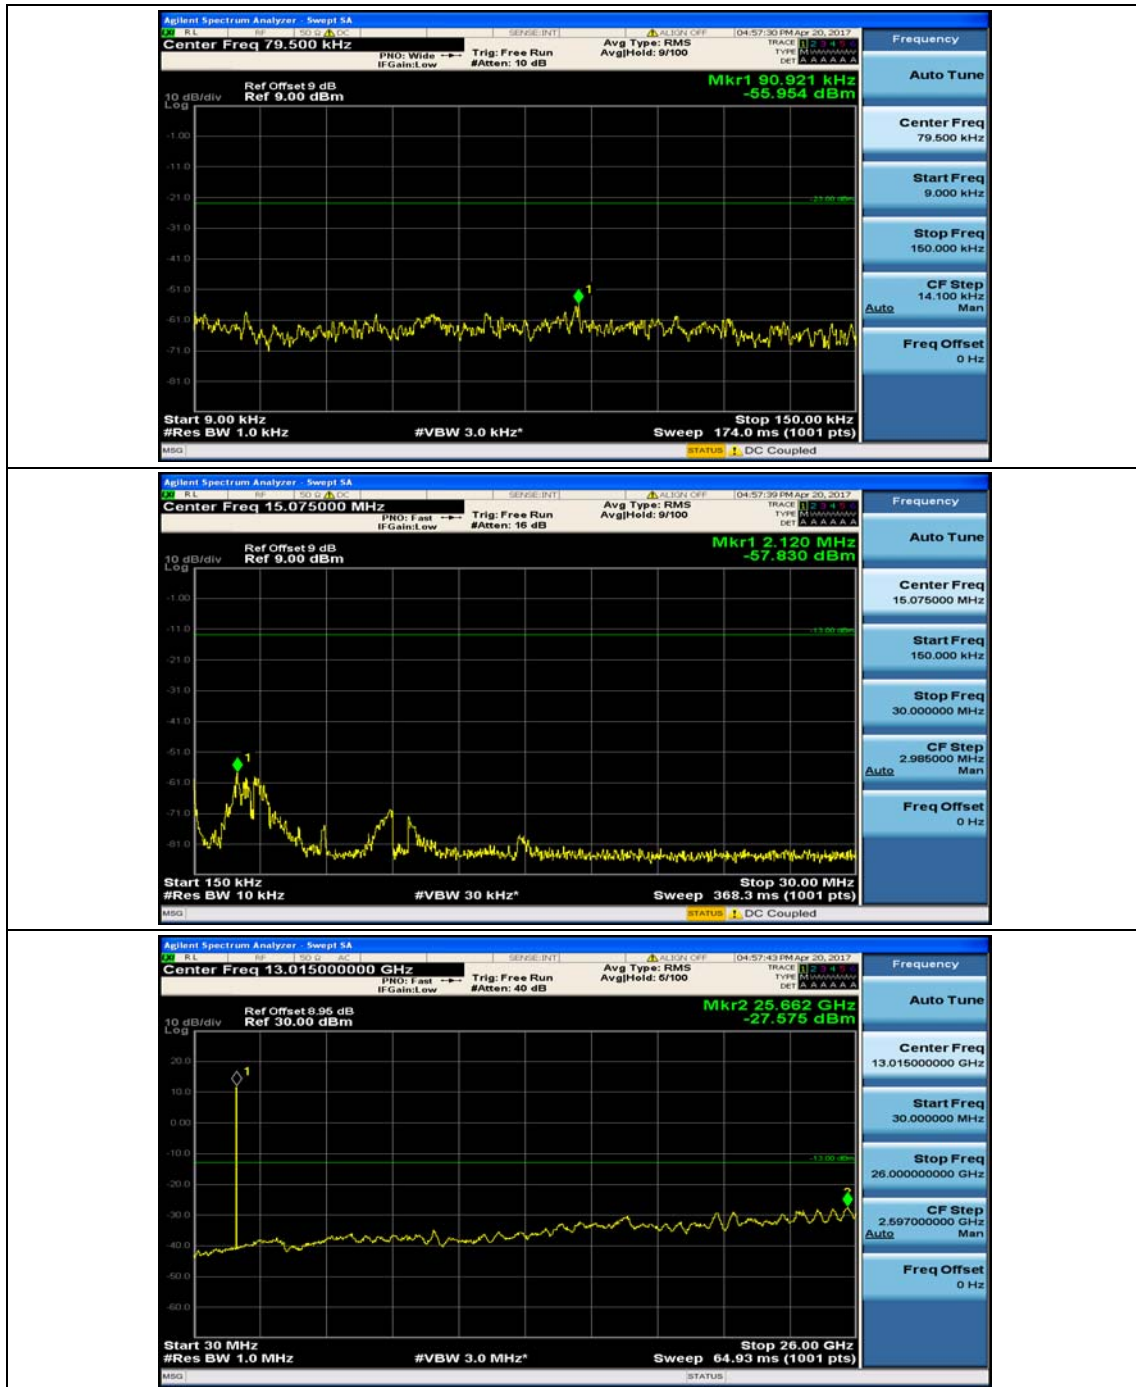

(Channel Bandwidth: 1.4 MHz)_HCH_16QAM_1RB#0

(Channel Bandwidth: 1.4 MHz)_HCH_16QAM_1RB#3

Channel Bandwidth: 3 MHz

(Channel Bandwidth: 3 MHz)_MCH_QPSK_1RB#0

(Channel Bandwidth: 3 MHz)_MCH_QPSK_1RB#7