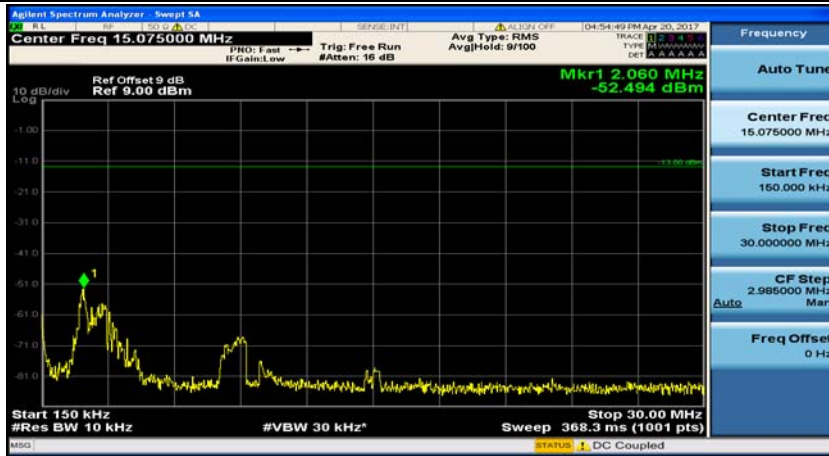

(Channel Bandwidth: 1.4 MHz)_HCH_QPSK_1RB#5

(Channel Bandwidth: 1.4 MHz)_LCH_16QAM_1RB#0

(Channel Bandwidth: 1.4 MHz)_LCH_16QAM_1RB#3

(Channel Bandwidth: 1.4 MHz)_MCH_16QAM_1RB#0

(Channel Bandwidth: 1.4 MHz)_MCH_16QAM_1RB#3