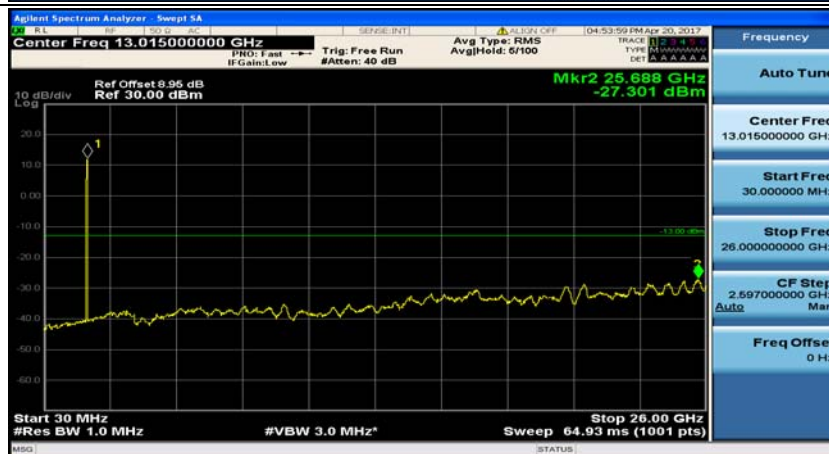

Test Graphs

Channel Bandwidth: 1.4 MHz

(Channel Bandwidth: 1.4 MHz)_MCH_QPSK_1RB#0

(Channel Bandwidth: 1.4 MHz)_MCH_QPSK_1RB#3

(Channel Bandwidth: 1.4 MHz)_HCH_QPSK_1RB#0

(Channel Bandwidth: 1.4 MHz)_HCH_QPSK_1RB#3