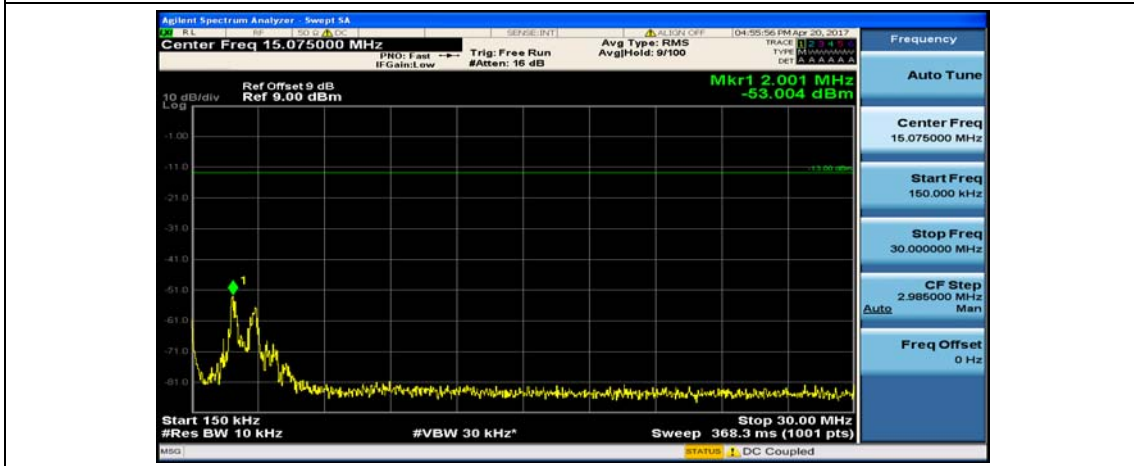

Test Graphs

Channel Bandwidth: 1.4 MHz

(Channel Bandwidth: 1.4 MHz)_MCH_QPSK_1RB#0

(Channel Bandwidth: 1.4 MHz)_MCH_QPSK_1RB#3

(Channel Bandwidth: 1.4 MHz)_HCH_QPSK_1RB#0

(Channel Bandwidth: 1.4 MHz)_HCH_QPSK_1RB#3