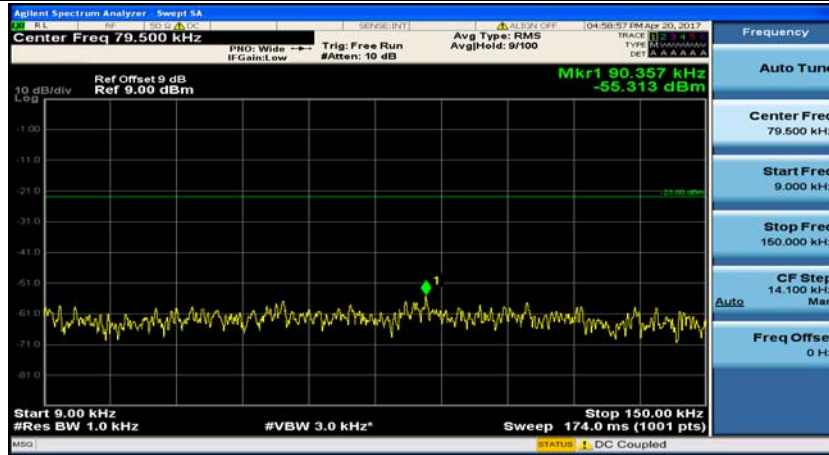

(Channel Bandwidth: 1.4 MHz)_HCH_16QAM_1RB#0

(Channel Bandwidth: 1.4 MHz)_HCH_16QAM_1RB#3

Channel Bandwidth: 3 MHz

(Channel Bandwidth: 3 MHz)_MCH_QPSK_1RB#0

(Channel Bandwidth: 3 MHz)_MCH_QPSK_1RB#7