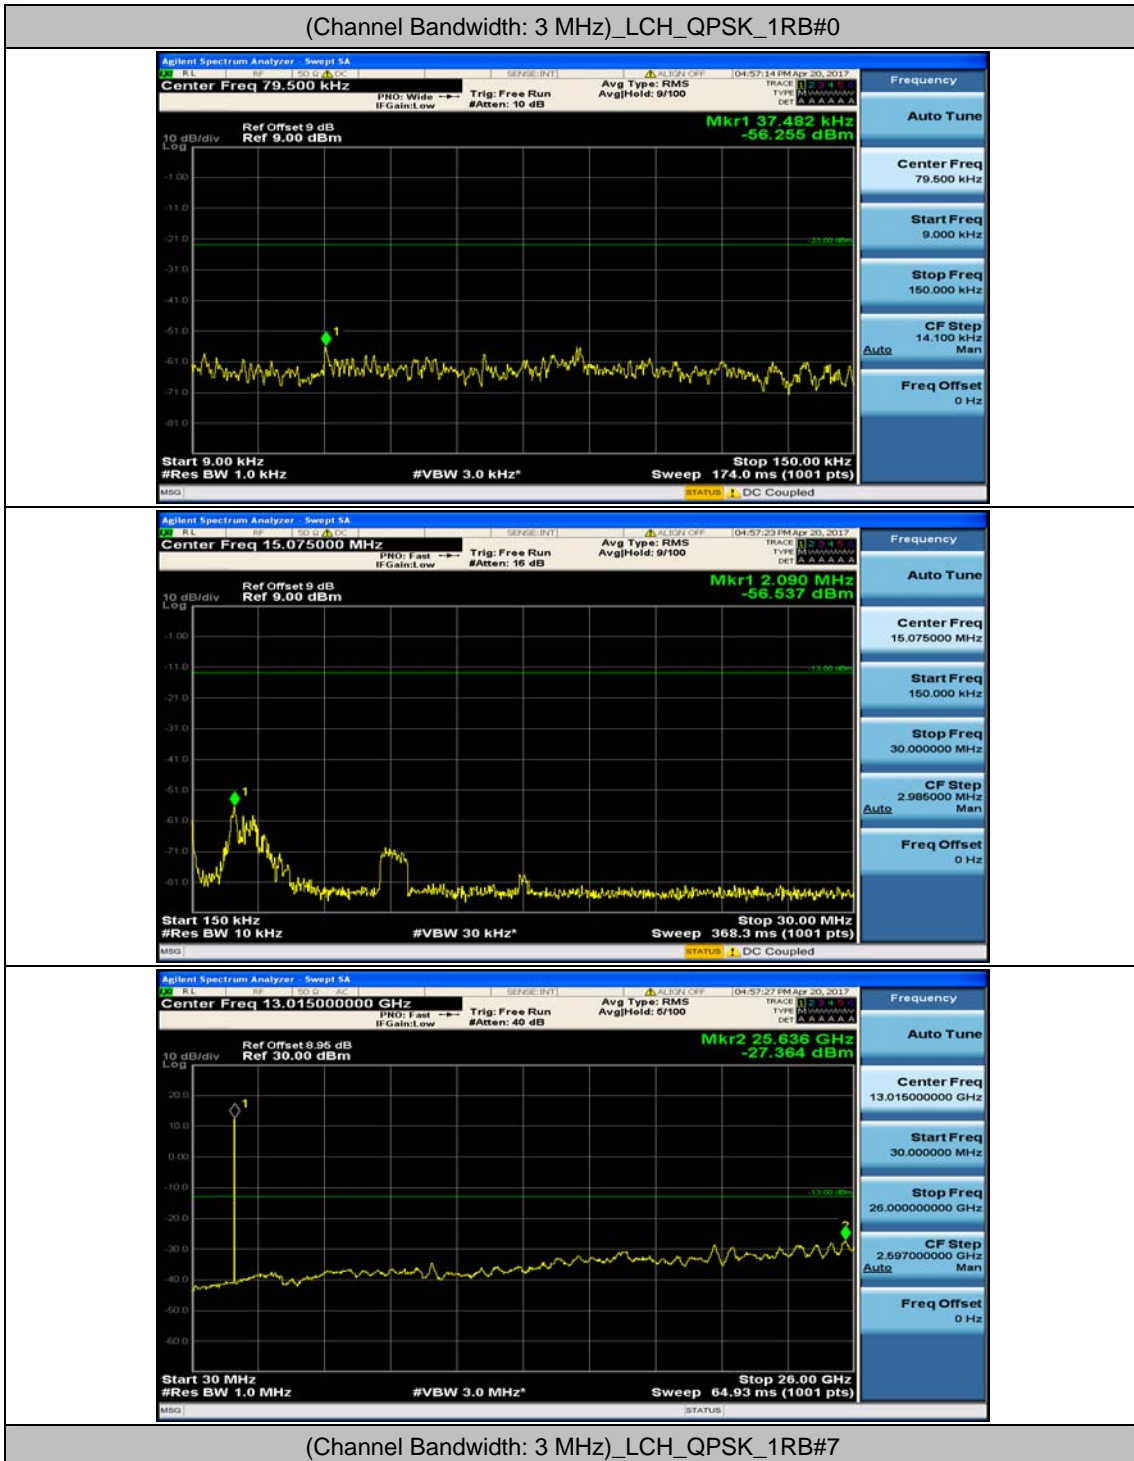

(Channel Bandwidth: 1.4 MHz)_HCH_16QAM_1RB#0

(Channel Bandwidth: 1.4 MHz)_HCH_16QAM_1RB#3

Channel Bandwidth: 3 MHz

(Channel Bandwidth: 3 MHz)_MCH_QPSK_1RB#0

(Channel Bandwidth: 3 MHz)_MCH_QPSK_1RB#7