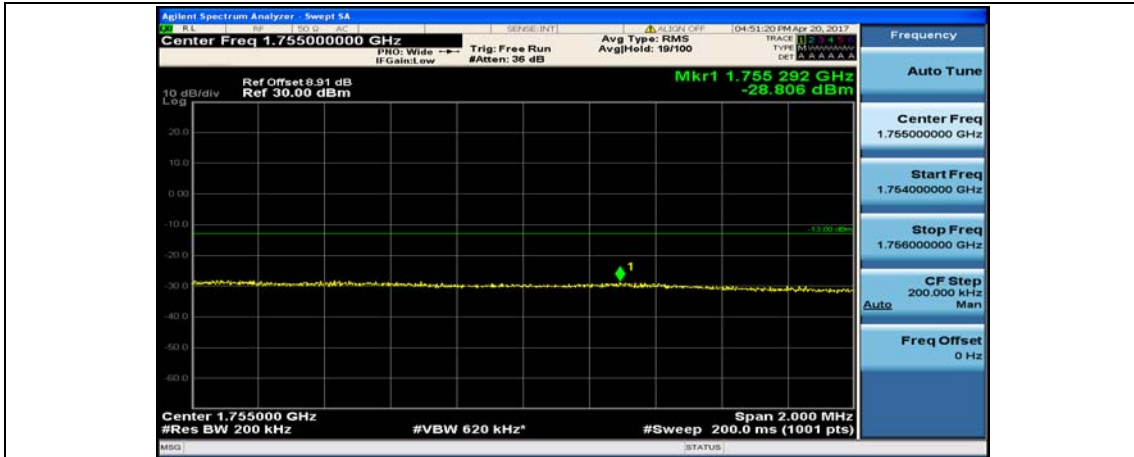

(Channel Bandwidth:20 MHz)_LCH_16QAM_50RB#50

(Channel Bandwidth:20 MHz)_LCH_16QAM_100RB#0

(Channel Bandwidth:20 MHz)_HCH_16QAM_1RB#0

(Channel Bandwidth:20 MHz)_HCH_16QAM_1RB#49

(Channel Bandwidth:20 MHz)_HCH_16QAM_1RB#99

(Channel Bandwidth:20 MHz)_HCH_16QAM_50RB#0

(Channel Bandwidth:20 MHz)_HCH_16QAM_50RB#25

(Channel Bandwidth:20 MHz)_HCH_16QAM_50RB#50

(Channel Bandwidth:20 MHz)_HCH_16QAM_100RB#0

Appendix E: Conducted Spurious Emission