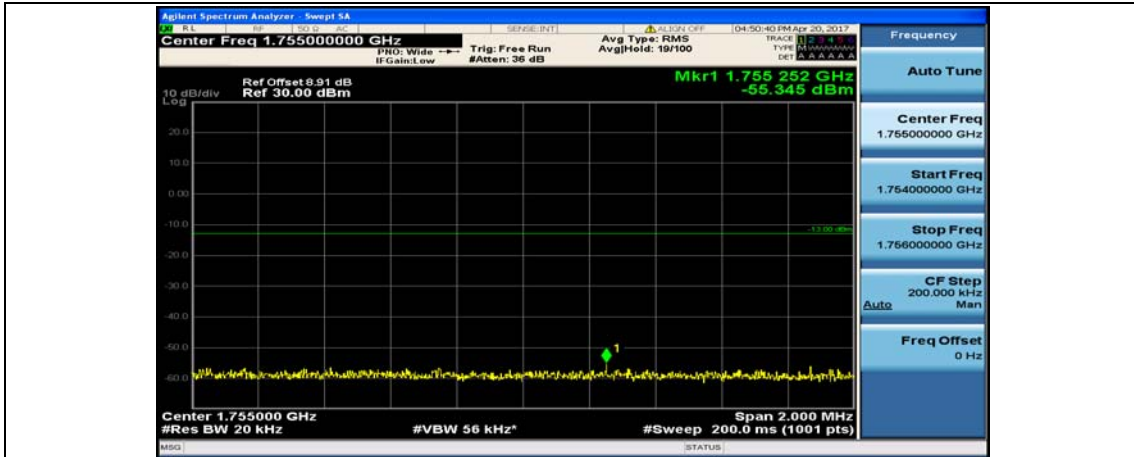

(Channel Bandwidth:20 MHz)_LCH_16QAM_50RB#50

(Channel Bandwidth:20 MHz)_LCH_16QAM_100RB#0

(Channel Bandwidth:20 MHz)_HCH_16QAM_1RB#0

(Channel Bandwidth:20 MHz)_HCH_16QAM_1RB#49

(Channel Bandwidth:20 MHz)_HCH_16QAM_1RB#99