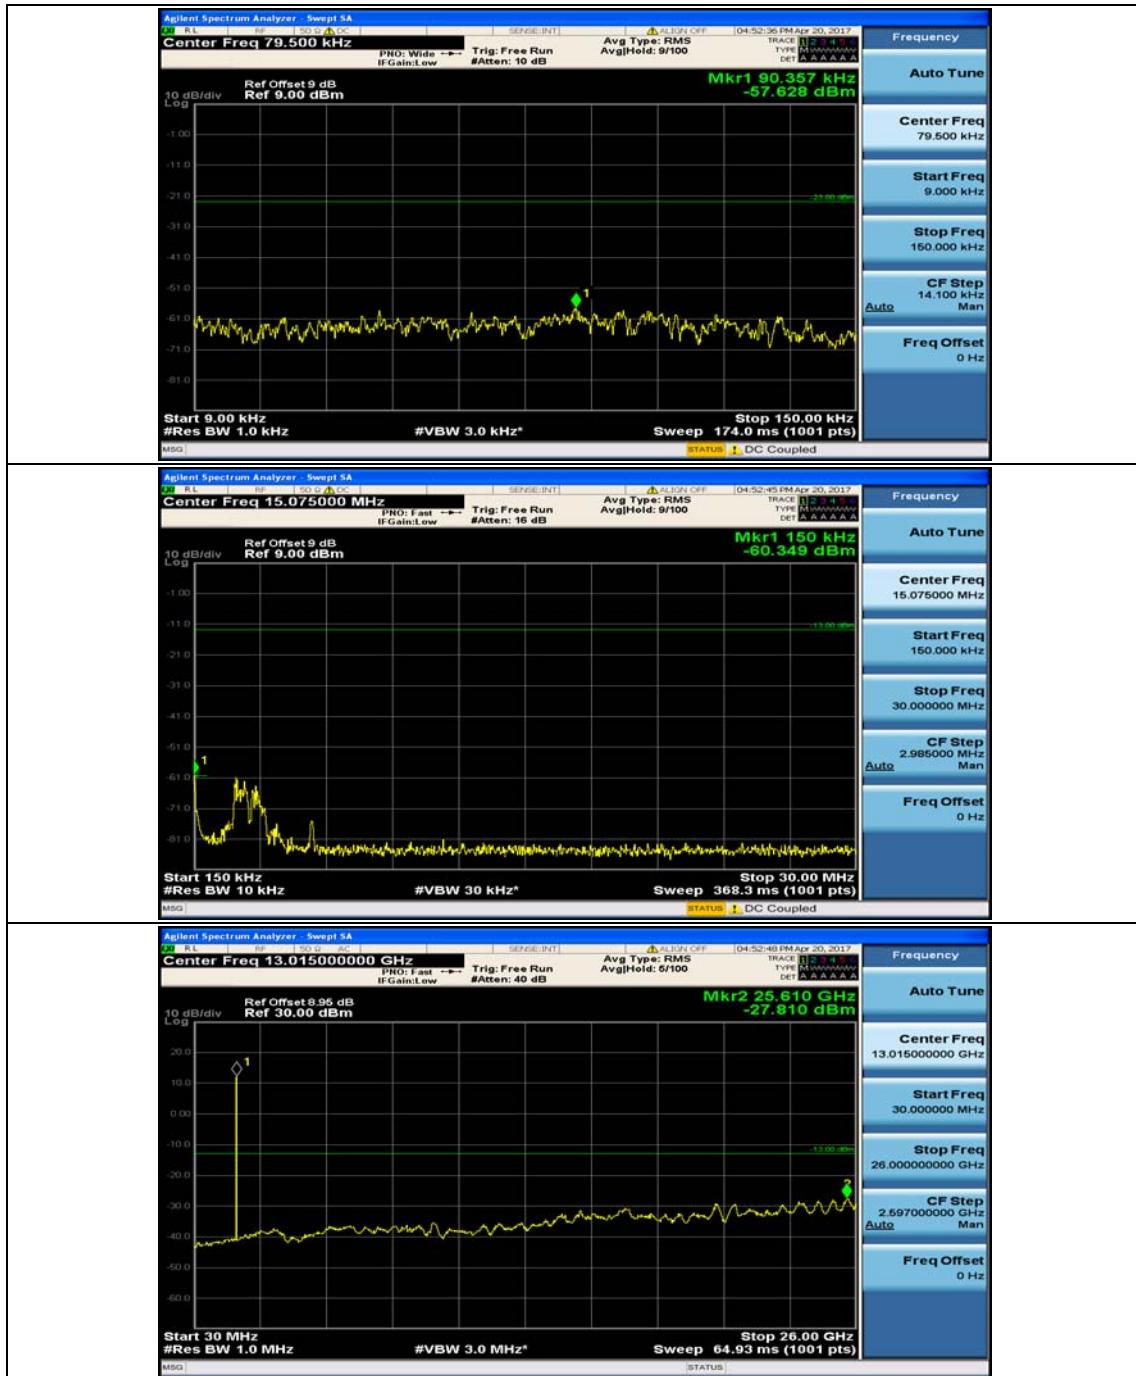

(Channel Bandwidth:20 MHz)_HCH_16QAM_50RB#0

(Channel Bandwidth:20 MHz)_HCH_16QAM_50RB#25

(Channel Bandwidth:20 MHz)_HCH_16QAM_50RB#50

(Channel Bandwidth:20 MHz)_HCH_16QAM_100RB#0

Appendix E: Conducted Spurious Emission

Test Graphs

Channel Bandwidth: 1.4 MHz

(Channel Bandwidth: 1.4 MHz)_MCH_QPSK_1RB#0

(Channel Bandwidth: 1.4 MHz)_MCH_QPSK_1RB#3

(Channel Bandwidth: 1.4 MHz)_HCH_QPSK_1RB#0

(Channel Bandwidth: 1.4 MHz)_HCH_QPSK_1RB#3