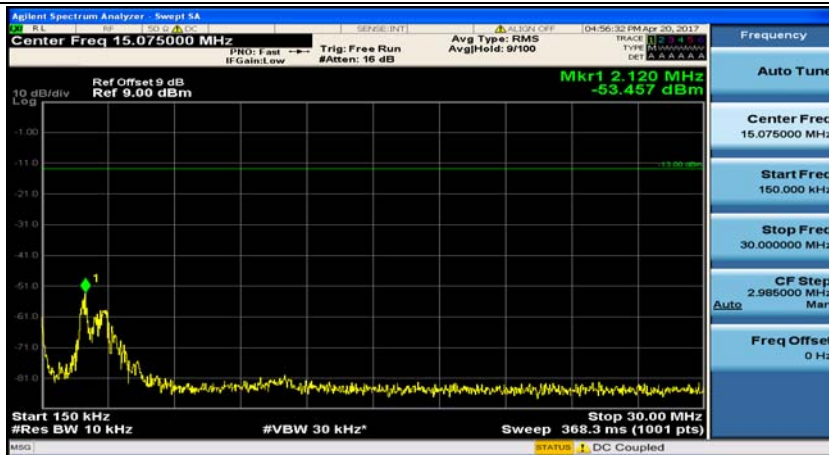

(Channel Bandwidth: 1.4 MHz)_HCH_16QAM_1RB#0