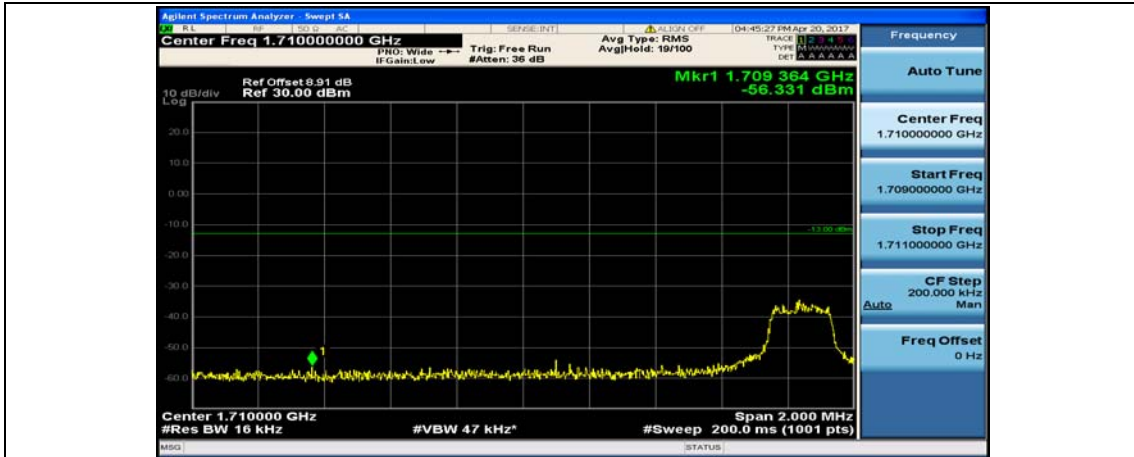

Channel Bandwidth: 10 MHz_HCH_16QAM_25RB#25

Channel Bandwidth: 10 MHz_HCH_16QAM_50RB#0

Channel Bandwidth: 15 MHz

(Channel Bandwidth:15 MHz)_LCH_QPSK_1RB#0

(Channel Bandwidth:15 MHz)_LCH_QPSK_1RB#37

(Channel Bandwidth:15 MHz)_LCH_QPSK_1RB#74

(Channel Bandwidth:15 MHz)_LCH_QPSK_37RB#0

(Channel Bandwidth:15 MHz)_LCH_QPSK_37RB#18

(Channel Bandwidth:15 MHz)_LCH_QPSK_37RB#38

(Channel Bandwidth:15 MHz)_LCH_QPSK_75RB#0

(Channel Bandwidth:15 MHz)_HCH_QPSK_1RB#0