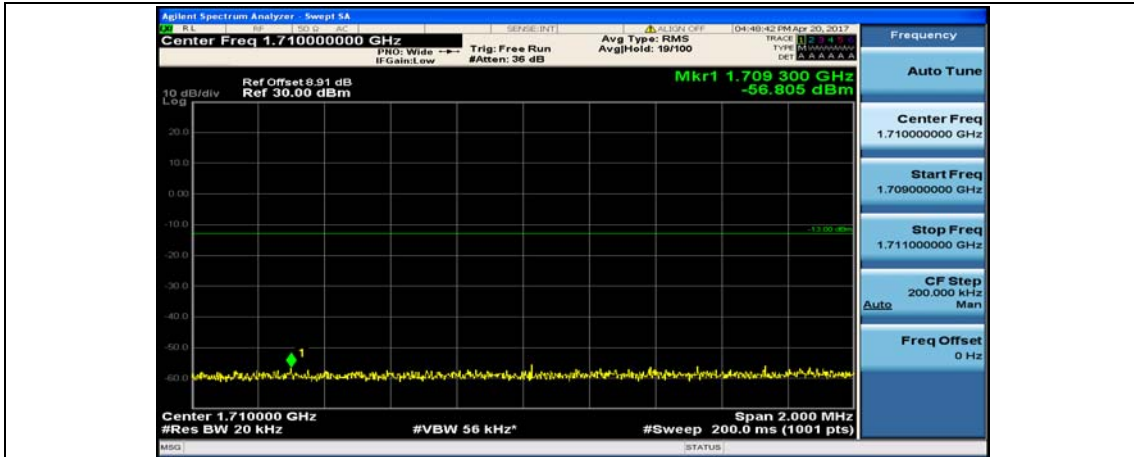

(Channel Bandwidth:15 MHz)_HCH_16QAM_1RB#74

(Channel Bandwidth:15 MHz)_HCH_16QAM_75RB#0

Channel Bandwidth: 20 MHz

(Channel Bandwidth:20 MHz)_LCH_QPSK_1RB#49

(Channel Bandwidth:20 MHz)_LCH_QPSK_1RB#99

(Channel Bandwidth:20 MHz)_LCH_QPSK_50RB#0