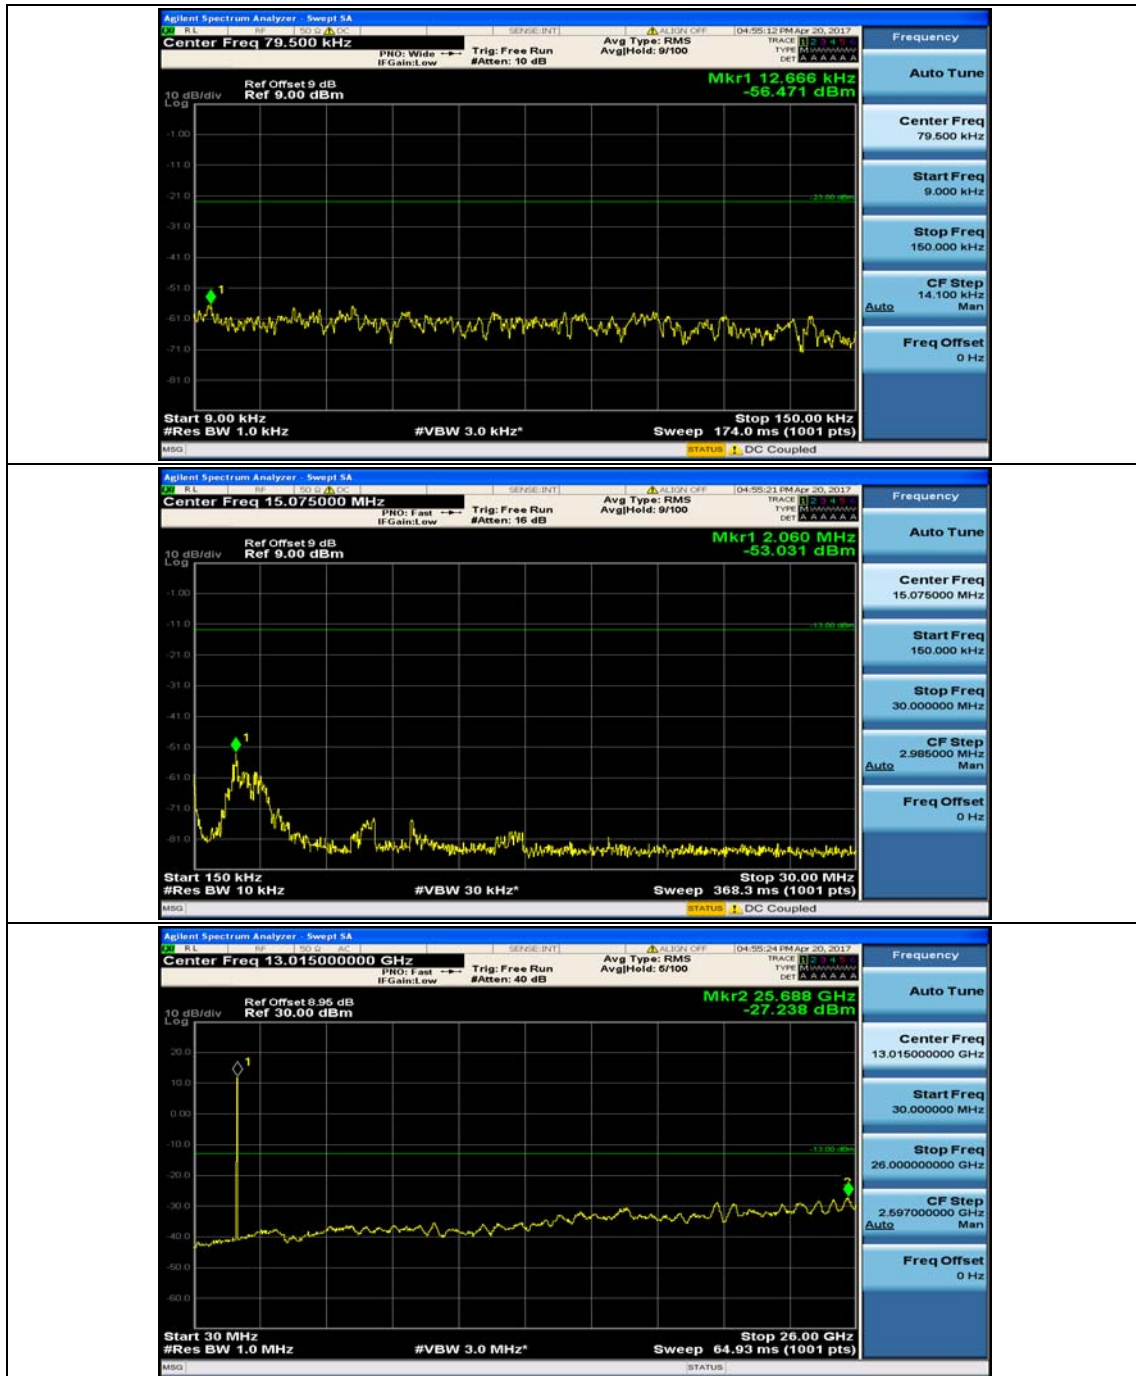

(Channel Bandwidth: 1.4 MHz)_HCH_QPSK_1RB#5

(Channel Bandwidth: 1.4 MHz)_LCH_16QAM_1RB#0

(Channel Bandwidth: 1.4 MHz)_LCH_16QAM_1RB#3

(Channel Bandwidth: 1.4 MHz)_MCH_16QAM_1RB#0

(Channel Bandwidth: 1.4 MHz)_MCH_16QAM_1RB#3