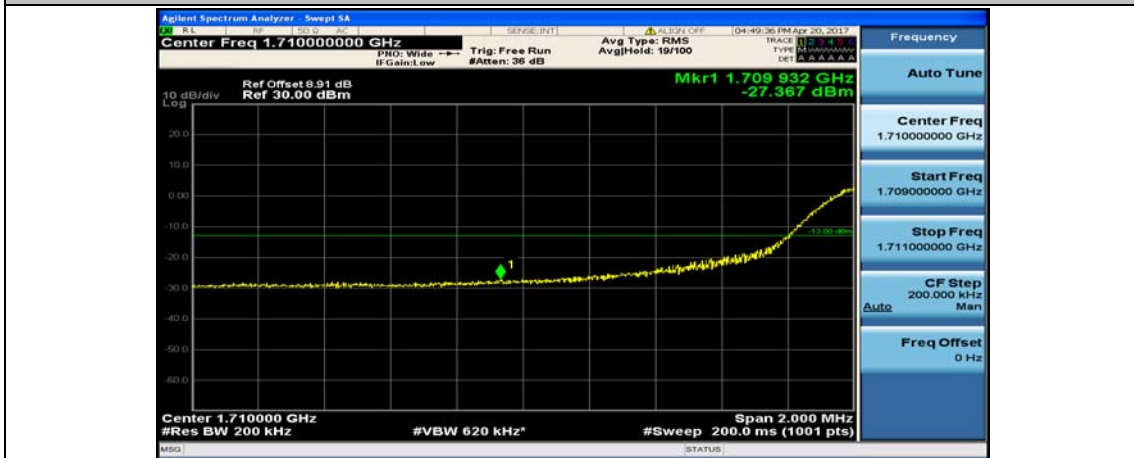

(Channel Bandwidth:20 MHz)_LCH_16QAM_1RB#0

(Channel Bandwidth:20 MHz)_LCH_16QAM_1RB#49

(Channel Bandwidth:20 MHz)_LCH_16QAM_1RB#99

(Channel Bandwidth:20 MHz)_LCH_16QAM_50RB#0

(Channel Bandwidth:20 MHz)_LCH_16QAM_50RB#25