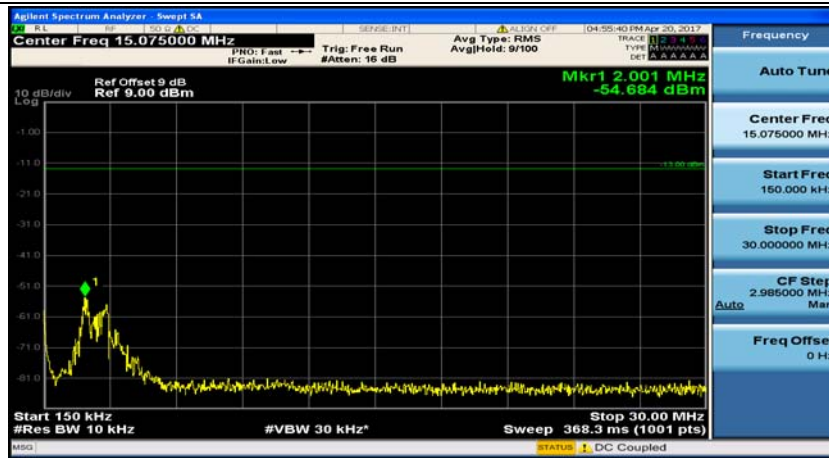

Test Graphs

Channel Bandwidth: 1.4 MHz

(Channel Bandwidth: 1.4 MHz)_MCH_QPSK_1RB#0

(Channel Bandwidth: 1.4 MHz)_MCH_QPSK_1RB#3

(Channel Bandwidth: 1.4 MHz)_HCH_QPSK_1RB#0

(Channel Bandwidth: 1.4 MHz)_HCH_QPSK_1RB#3