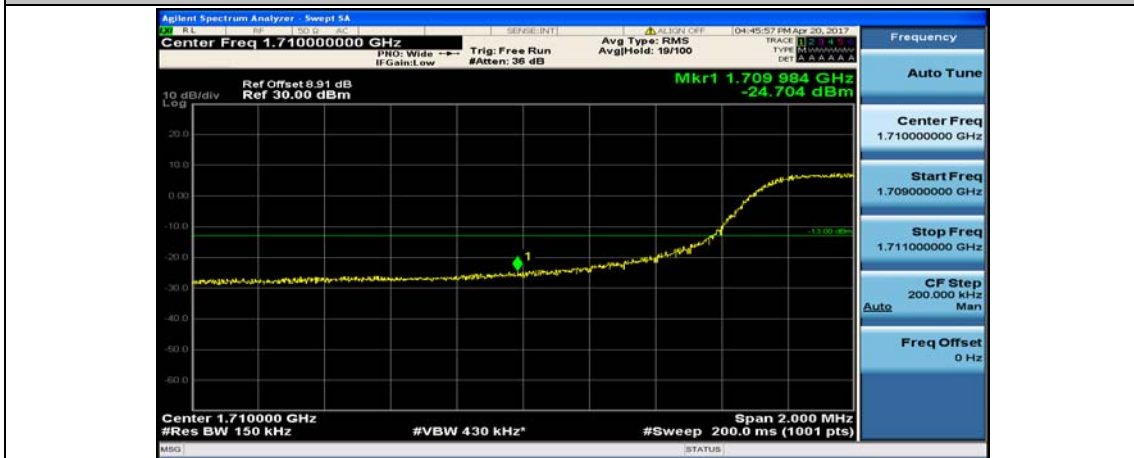

Channel Bandwidth: 10 MHz_HCH_16QAM_25RB#25

Channel Bandwidth: 10 MHz_HCH_16QAM_50RB#0

Channel Bandwidth: 15 MHz

(Channel Bandwidth:15 MHz)_LCH_QPSK_1RB#0

(Channel Bandwidth:15 MHz)_LCH_QPSK_1RB#37

(Channel Bandwidth:15 MHz)_LCH_QPSK_1RB#74

(Channel Bandwidth:15 MHz)_LCH_QPSK_37RB#0

(Channel Bandwidth:15 MHz)_LCH_QPSK_37RB#18

(Channel Bandwidth:15 MHz)_LCH_QPSK_37RB#38

(Channel Bandwidth:15 MHz)_LCH_QPSK_75RB#0

(Channel Bandwidth:15 MHz)_HCH_QPSK_1RB#0