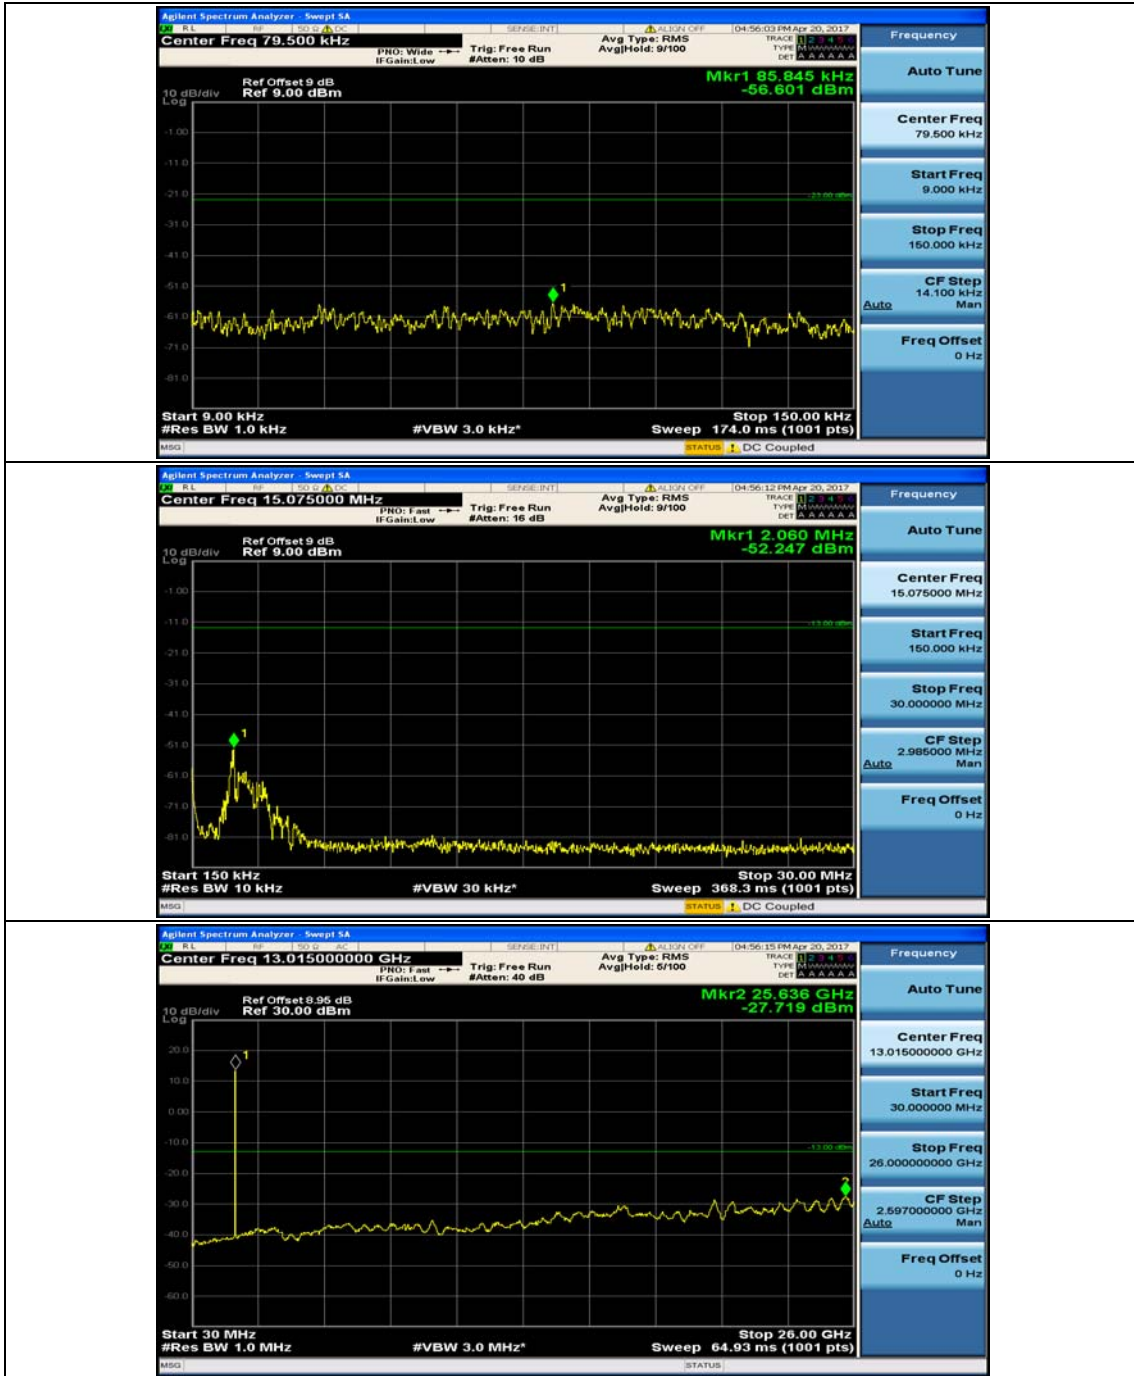

(Channel Bandwidth: 1.4 MHz)_HCH_QPSK_1RB#5