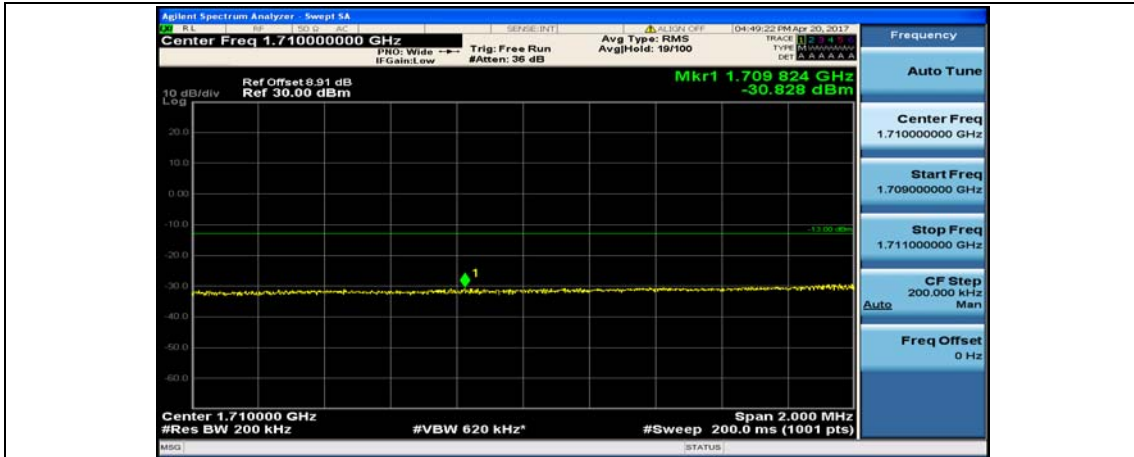

(Channel Bandwidth:20 MHz)_LCH_QPSK_50RB#25