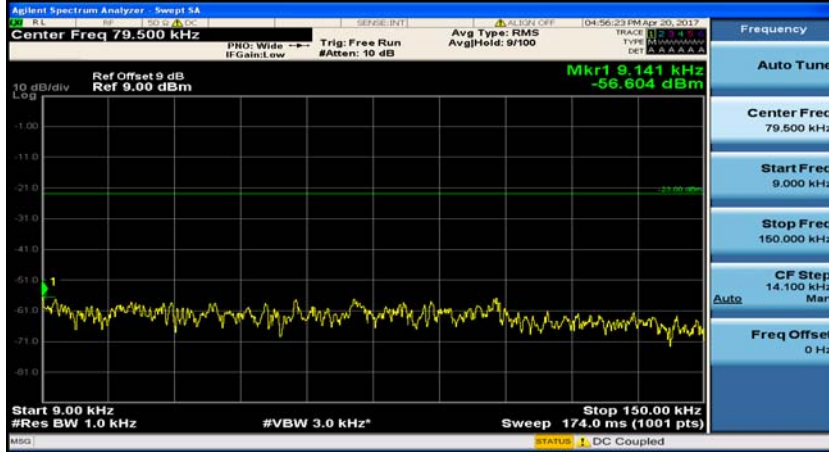

(Channel Bandwidth: 1.4 MHz)_HCH_16QAM_1RB#0