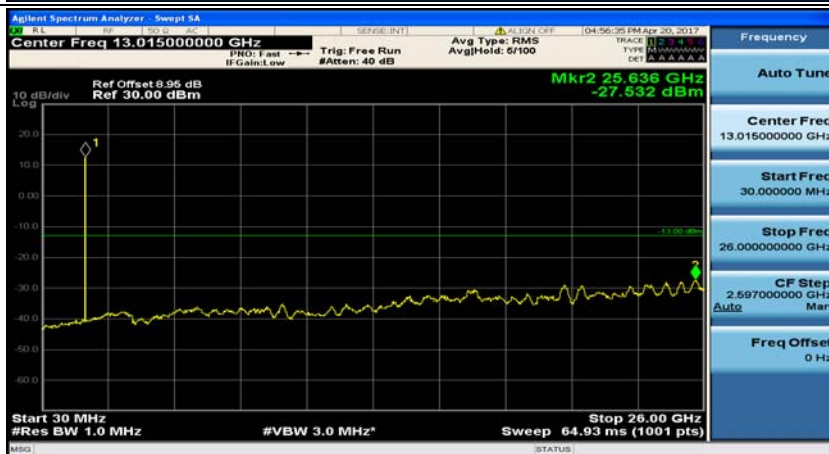

(Channel Bandwidth: 1.4 MHz)_HCH_16QAM_1RB#0