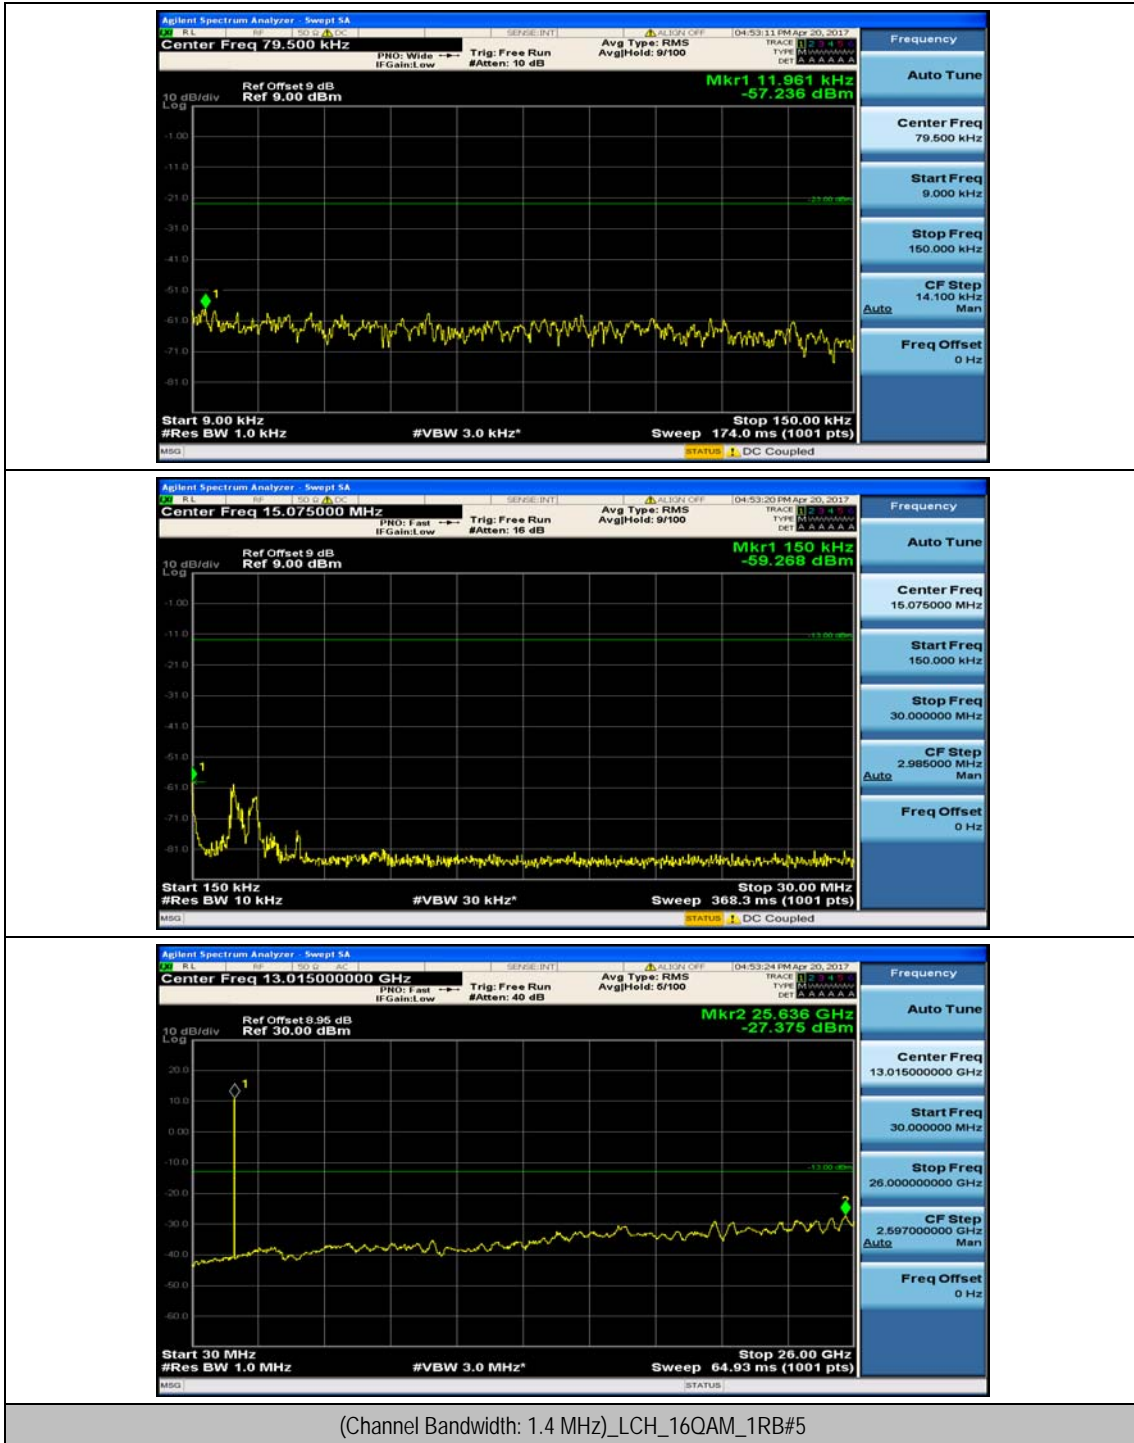

(Channel Bandwidth: 1.4 MHz)_LCH_16QAM_1RB#3