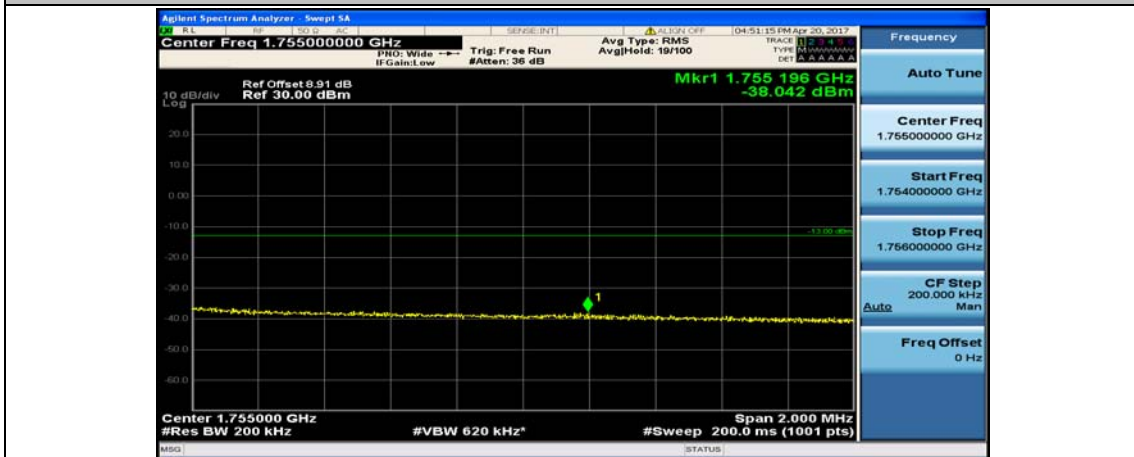

(Channel Bandwidth:20 MHz)_LCH_16QAM_50RB#50

(Channel Bandwidth:20 MHz)_LCH_16QAM_100RB#0

(Channel Bandwidth:20 MHz)_HCH_16QAM_1RB#0

(Channel Bandwidth:20 MHz)_HCH_16QAM_1RB#49

(Channel Bandwidth:20 MHz)_HCH_16QAM_1RB#99

(Channel Bandwidth:20 MHz)_HCH_16QAM_50RB#0

(Channel Bandwidth:20 MHz)_HCH_16QAM_50RB#25

(Channel Bandwidth:20 MHz)_HCH_16QAM_50RB#50

(Channel Bandwidth:20 MHz)_HCH_16QAM_100RB#0

Appendix E: Conducted Spurious Emission