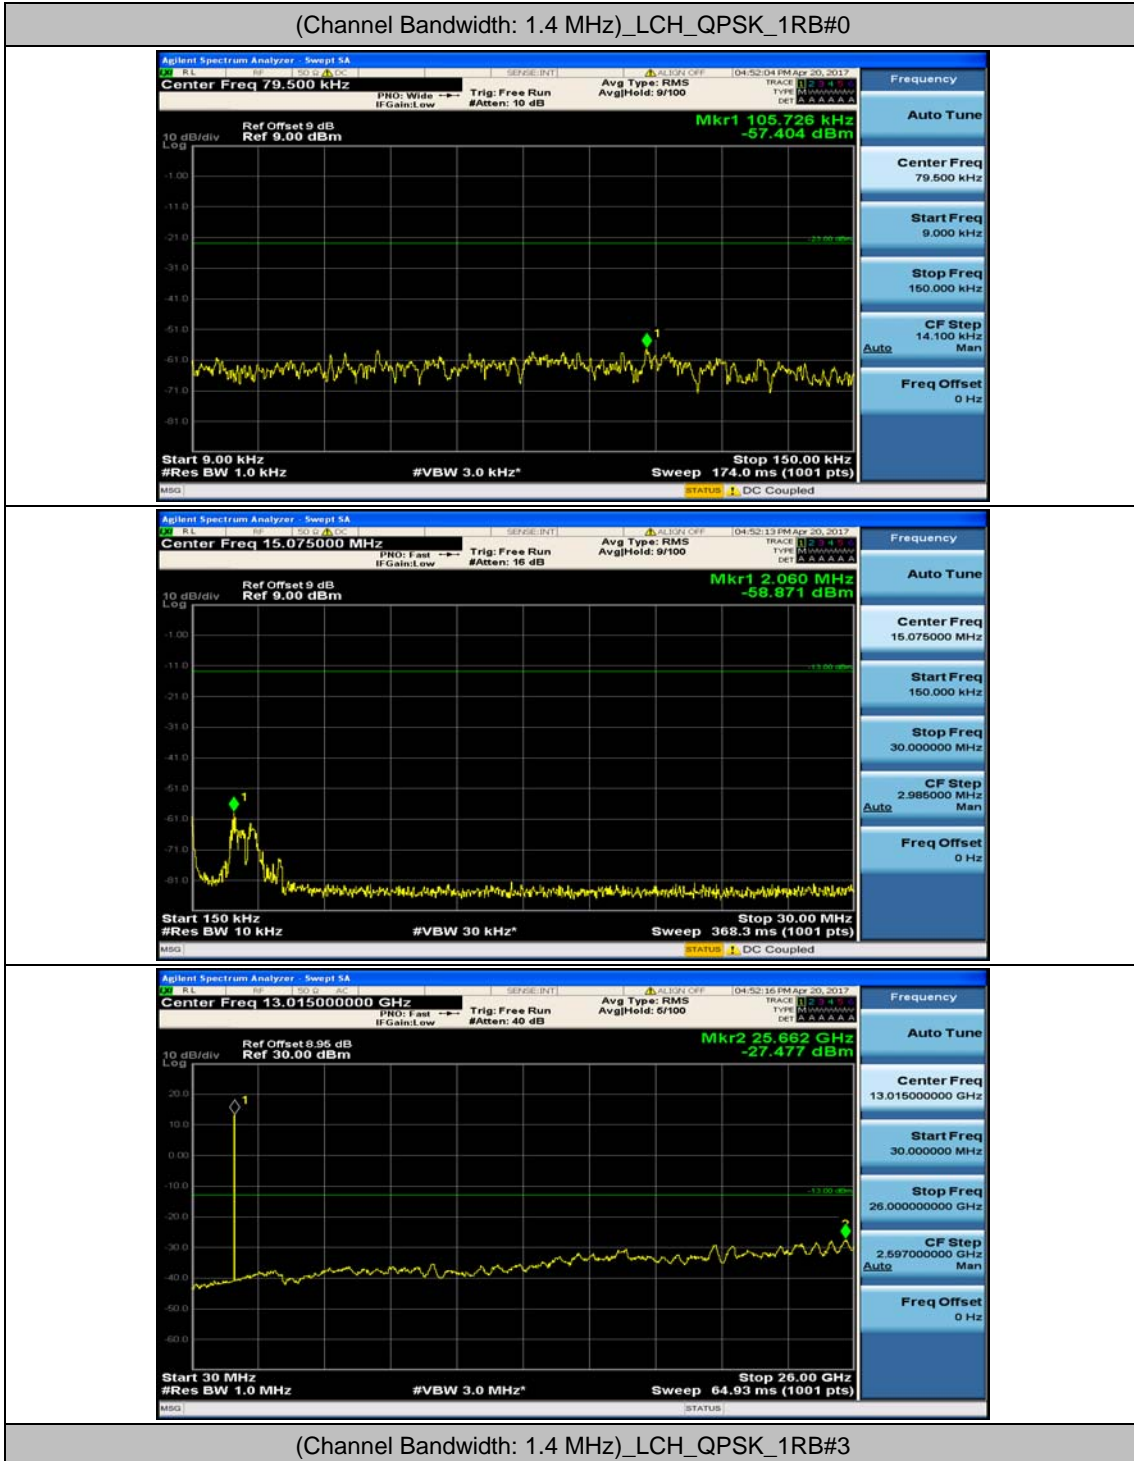

Appendix E: Conducted Spurious Emission

Test Graphs

Channel Bandwidth: 1.4 MHz