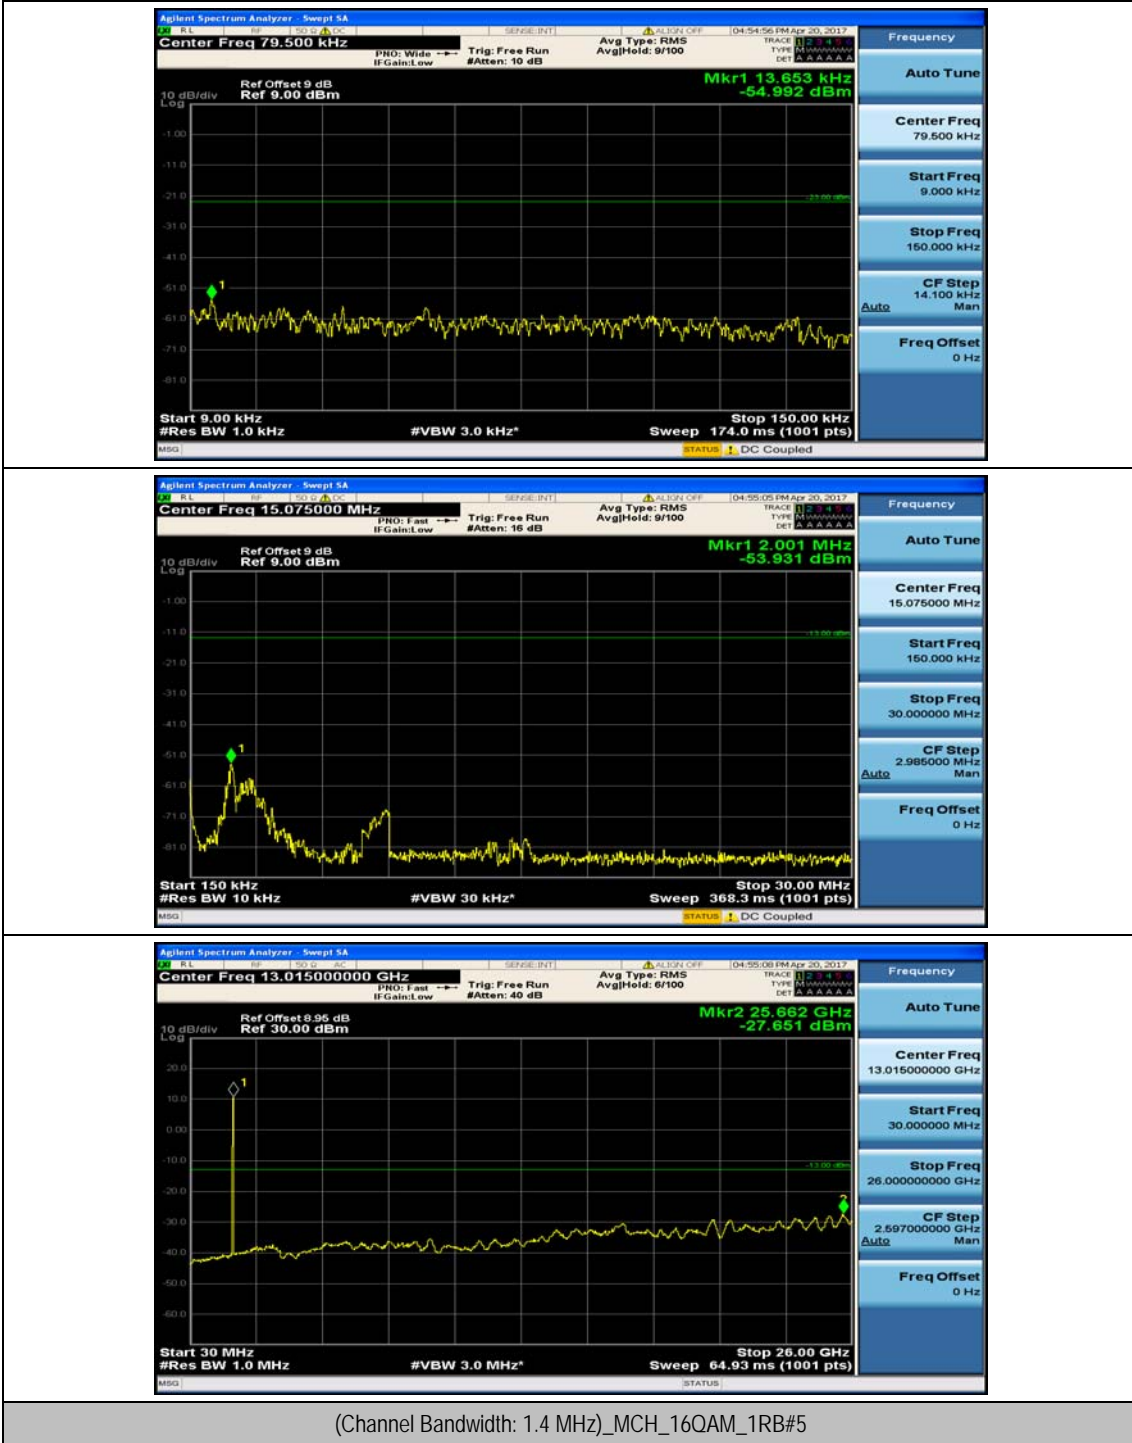

(Channel Bandwidth: 1.4 MHz)_HCH_QPSK_1RB#5

(Channel Bandwidth: 1.4 MHz)_LCH_16QAM_1RB#0

(Channel Bandwidth: 1.4 MHz)_LCH_16QAM_1RB#3

(Channel Bandwidth: 1.4 MHz)_MCH_16QAM_1RB#0

(Channel Bandwidth: 1.4 MHz)_MCH_16QAM_1RB#3