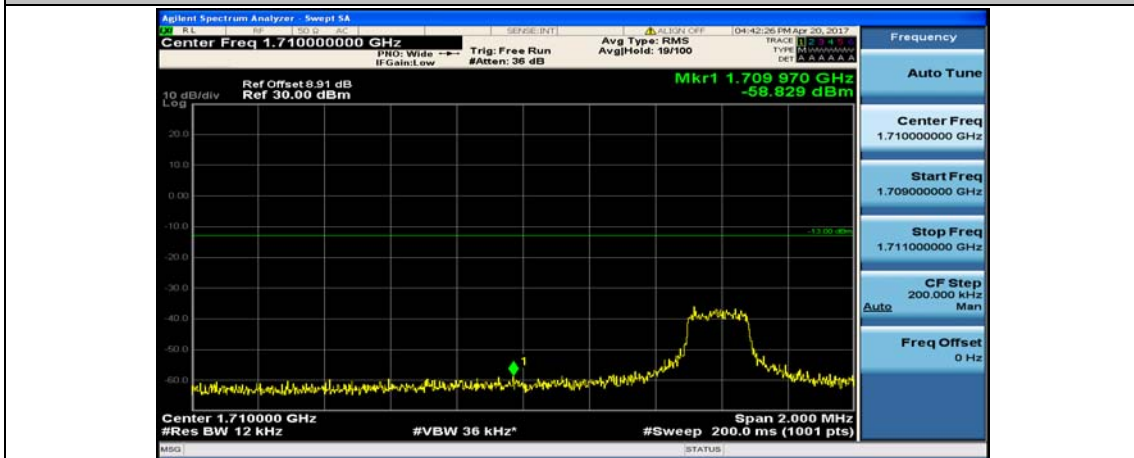

Channel Bandwidth: 10 MHz_LCH_16QAM_1RB#49

Channel Bandwidth: 10 MHz_LCH_16QAM_25RB#0

Channel Bandwidth: 10 MHz_LCH_16QAM_25RB#12

Channel Bandwidth: 10 MHz_HCH_16QAM_1RB#0

Channel Bandwidth: 10 MHz_HCH_16QAM_25RB#12

Channel Bandwidth: 10 MHz_HCH_16QAM_25RB#25

Channel Bandwidth: 10 MHz_HCH_16QAM_50RB#0

Channel Bandwidth: 15 MHz

(Channel Bandwidth:15 MHz)_LCH_QPSK_1RB#0

(Channel Bandwidth:15 MHz)_LCH_QPSK_1RB#37

(Channel Bandwidth:15 MHz)_LCH_QPSK_1RB#74