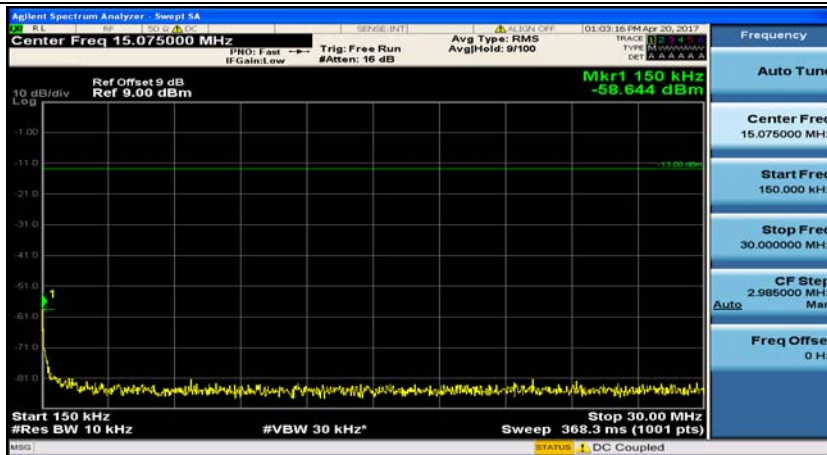

(Channel Bandwidth: 5 MHz)_HCH_16QAM_1RB#0