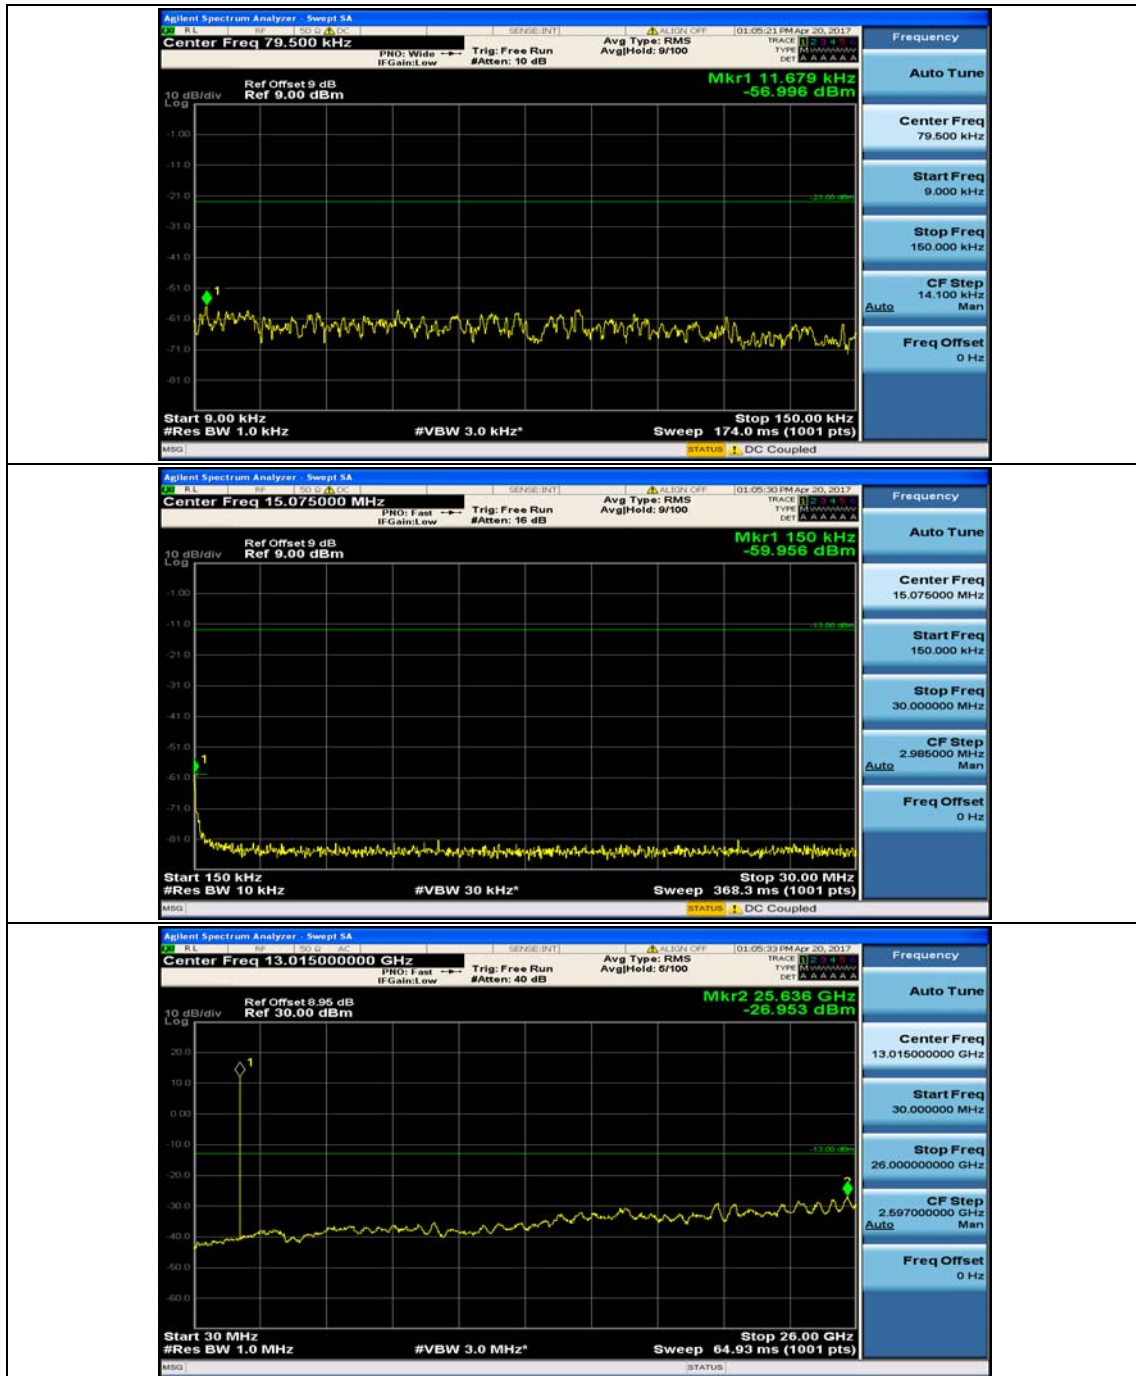

Channel Bandwidth: 10 MHz_HCH_QPSK_1RB#0

Channel Bandwidth: 10 MHz_HCH_QPSK_1RB#24

Channel Bandwidth: 10 MHz_LCH_16QAM_1RB#0

Channel Bandwidth: 10 MHz_LCH_16QAM_1RB#24

Channel Bandwidth: 10 MHz_MCH_16QAM_1RB#0

Channel Bandwidth: 10 MHz_MCH_16QAM_1RB#24

Channel Bandwidth: 10 MHz_HCH_16QAM_1RB#0

Channel Bandwidth: 10 MHz_HCH_16QAM_1RB#24