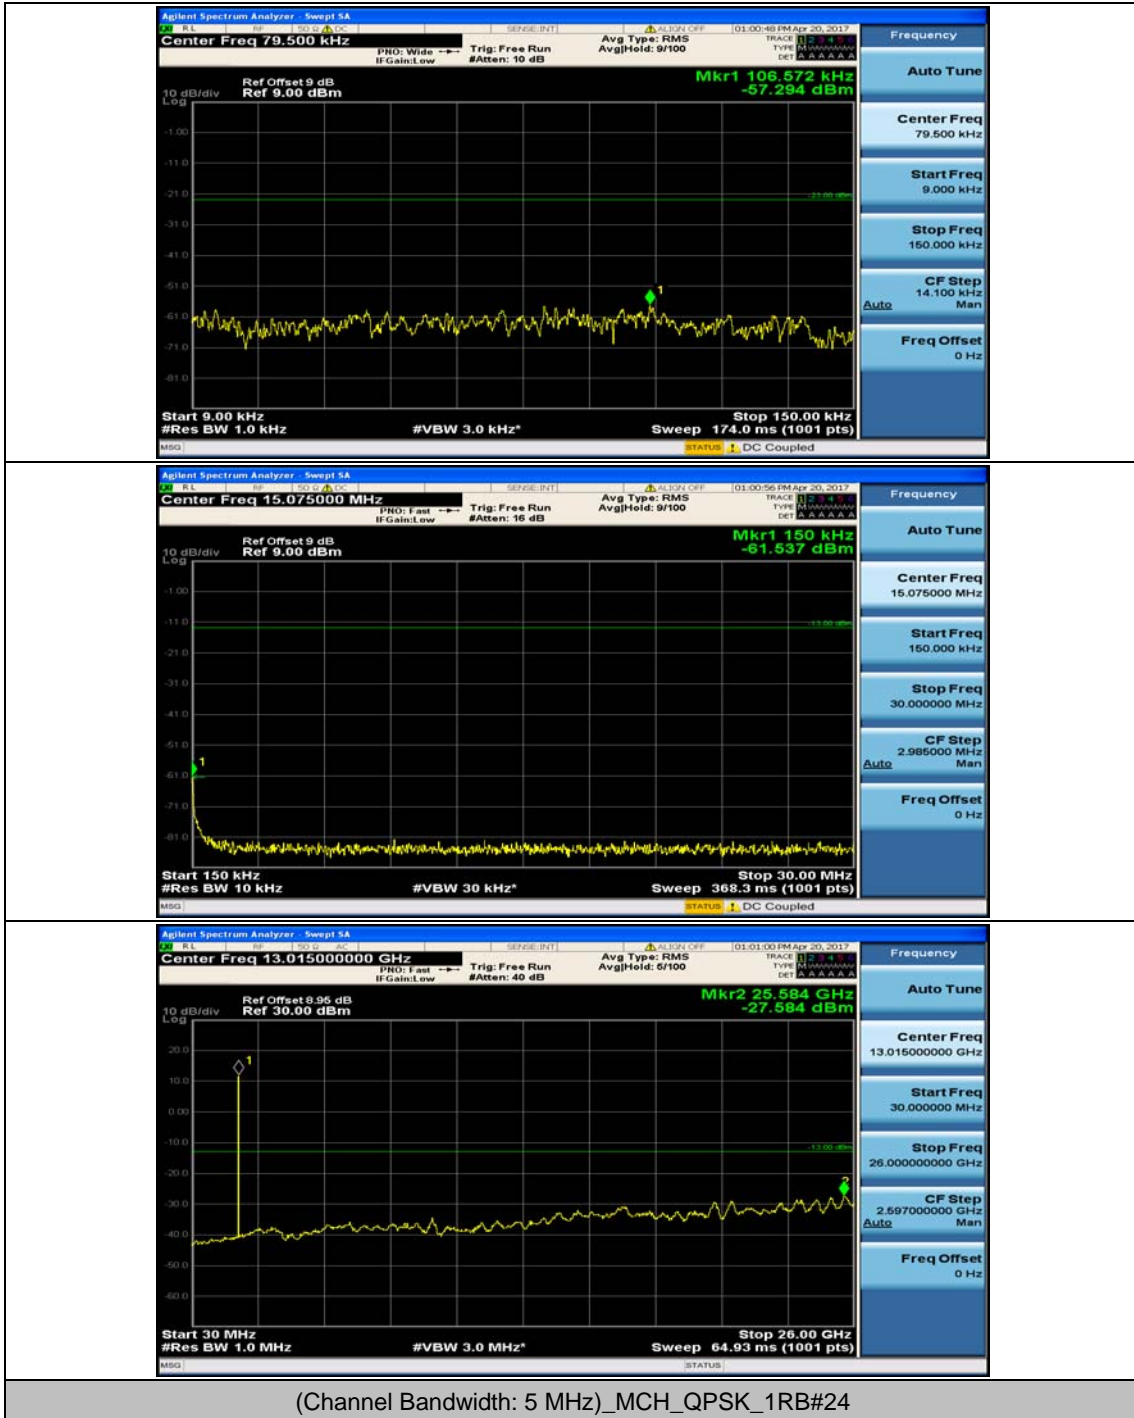

(Channel Bandwidth: 3 MHz)_HCH_QPSK_1RB#0

(Channel Bandwidth: 3 MHz)_HCH_QPSK_1RB#7

(Channel Bandwidth: 3 MHz)_LCH_16QAM_1RB#0

(Channel Bandwidth: 3 MHz)_LCH_16QAM_1RB#7

(Channel Bandwidth: 3 MHz)_MCH_16QAM_1RB#0

(Channel Bandwidth: 3 MHz)_MCH_16QAM_1RB#7

(Channel Bandwidth: 3 MHz)_HCH_16QAM_1RB#0

(Channel Bandwidth: 3 MHz)_HCH_16QAM_1RB#7

Channel Bandwidth: 5 MHz

(Channel Bandwidth: 5 MHz)_MCH_QPSK_1RB#0

(Channel Bandwidth: 5 MHz)_MCH_QPSK_1RB#12

(Channel Bandwidth: 5 MHz)_HCH_QPSK_1RB#0

(Channel Bandwidth: 5 MHz)_HCH_QPSK_1RB#12

(Channel Bandwidth: 5 MHz)_LCH_16QAM_1RB#0

(Channel Bandwidth: 5 MHz)_LCH_16QAM_1RB#12

(Channel Bandwidth: 5 MHz)_MCH_16QAM_1RB#0