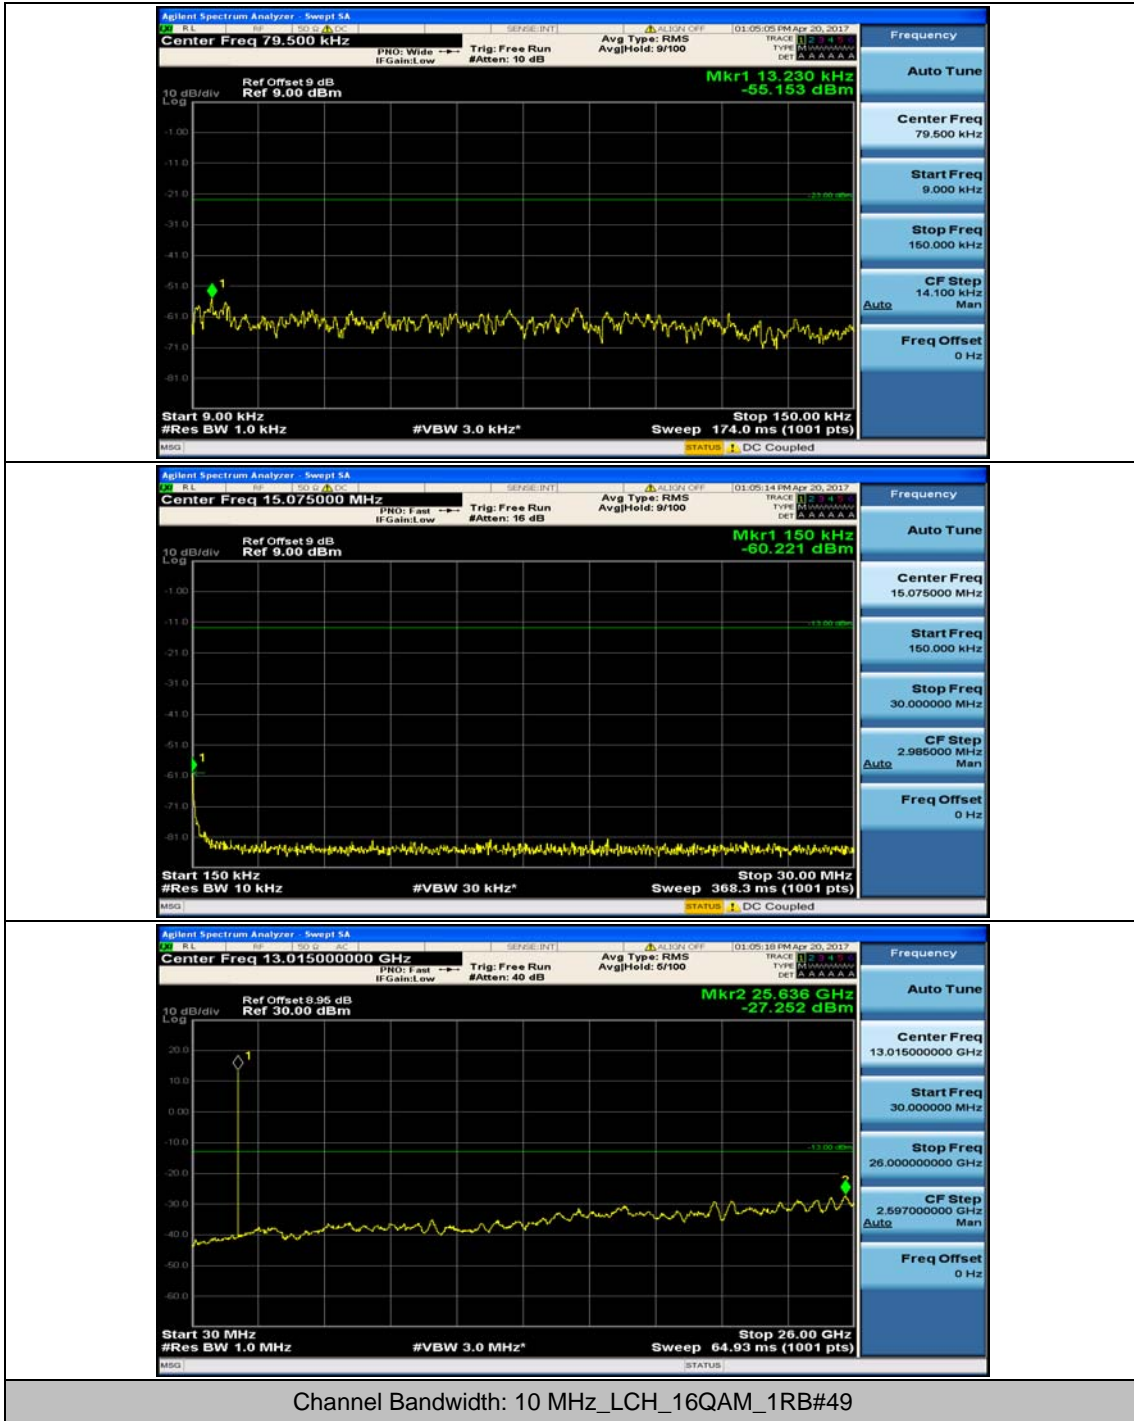

Channel Bandwidth: 10 MHz_HCH_QPSK_1RB#0

Channel Bandwidth: 10 MHz_HCH_QPSK_1RB#24

Channel Bandwidth: 10 MHz_LCH_16QAM_1RB#0

Channel Bandwidth: 10 MHz_LCH_16QAM_1RB#24

Channel Bandwidth: 10 MHz_MCH_16QAM_1RB#0

Channel Bandwidth: 10 MHz_MCH_16QAM_1RB#24

Channel Bandwidth: 10 MHz_HCH_16QAM_1RB#0

Channel Bandwidth: 10 MHz_HCH_16QAM_1RB#24