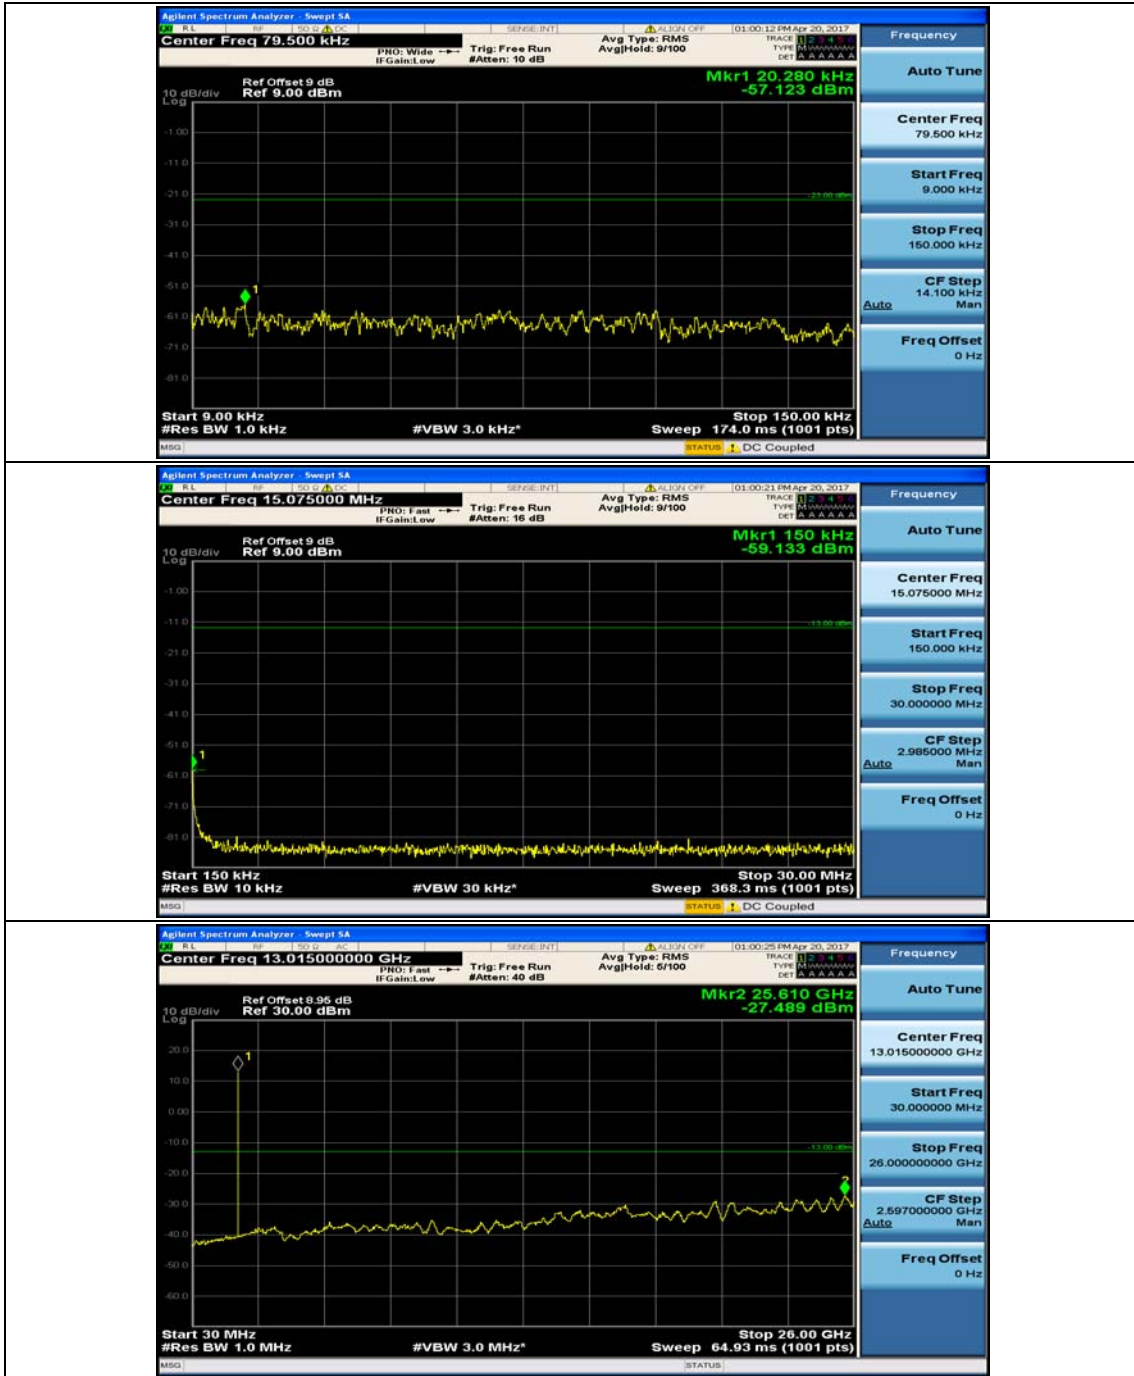

(Channel Bandwidth: 3 MHz)_MCH_16QAM_1RB#7

(Channel Bandwidth: 3 MHz)_HCH_16QAM_1RB#0

(Channel Bandwidth: 3 MHz)_HCH_16QAM_1RB#7

Channel Bandwidth: 5 MHz

(Channel Bandwidth: 5 MHz)_MCH_QPSK_1RB#0

(Channel Bandwidth: 5 MHz)_MCH_QPSK_1RB#12

(Channel Bandwidth: 5 MHz)_HCH_QPSK_1RB#0

(Channel Bandwidth: 5 MHz)_HCH_QPSK_1RB#12

(Channel Bandwidth: 5 MHz)_LCH_16QAM_1RB#0

(Channel Bandwidth: 5 MHz)_LCH_16QAM_1RB#12

(Channel Bandwidth: 5 MHz)_MCH_16QAM_1RB#0

(Channel Bandwidth: 5 MHz)_MCH_16QAM_1RB#12

(Channel Bandwidth: 5 MHz)_HCH_16QAM_1RB#0

(Channel Bandwidth: 5 MHz)_HCH_16QAM_1RB#12

Channel Bandwidth: 10 MHz

Channel Bandwidth: 10 MHz_MCH_QPSK_1RB#0

Channel Bandwidth: 10 MHz_MCH_QPSK_1RB#24