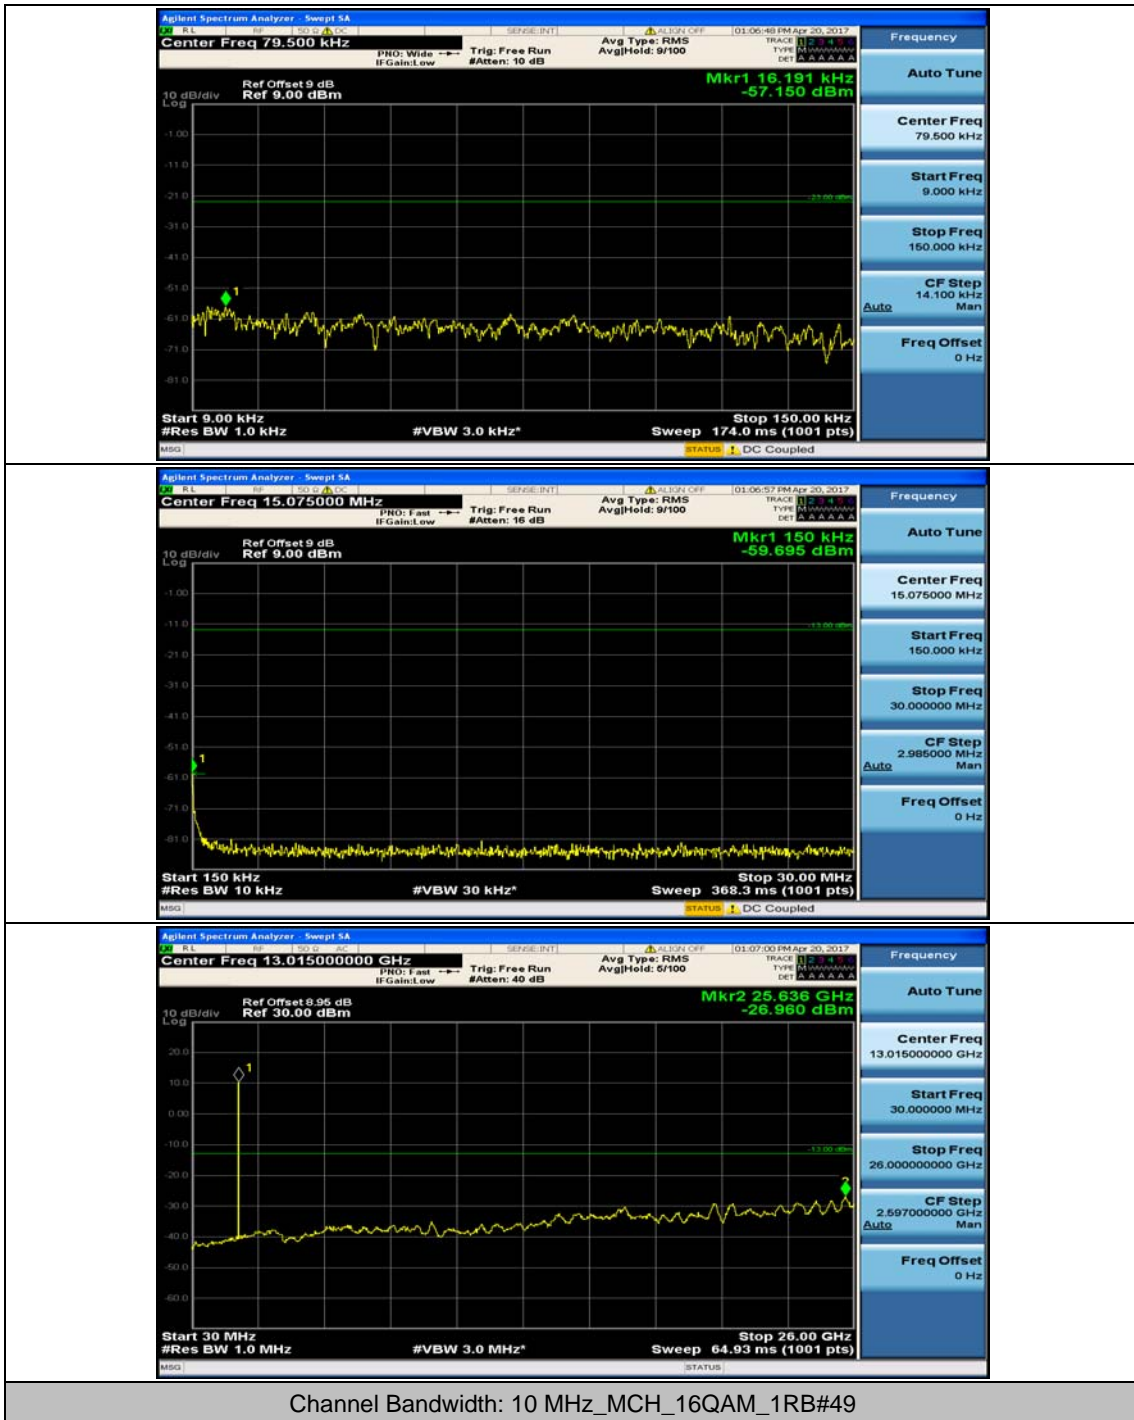

Channel Bandwidth: 10 MHz_HCH_QPSK_1RB#0

Channel Bandwidth: 10 MHz_HCH_QPSK_1RB#24

Channel Bandwidth: 10 MHz_LCH_16QAM_1RB#0

Channel Bandwidth: 10 MHz_LCH_16QAM_1RB#24

Channel Bandwidth: 10 MHz_MCH_16QAM_1RB#0

Channel Bandwidth: 10 MHz_MCH_16QAM_1RB#24

Channel Bandwidth: 10 MHz_HCH_16QAM_1RB#0

Channel Bandwidth: 10 MHz_HCH_16QAM_1RB#24