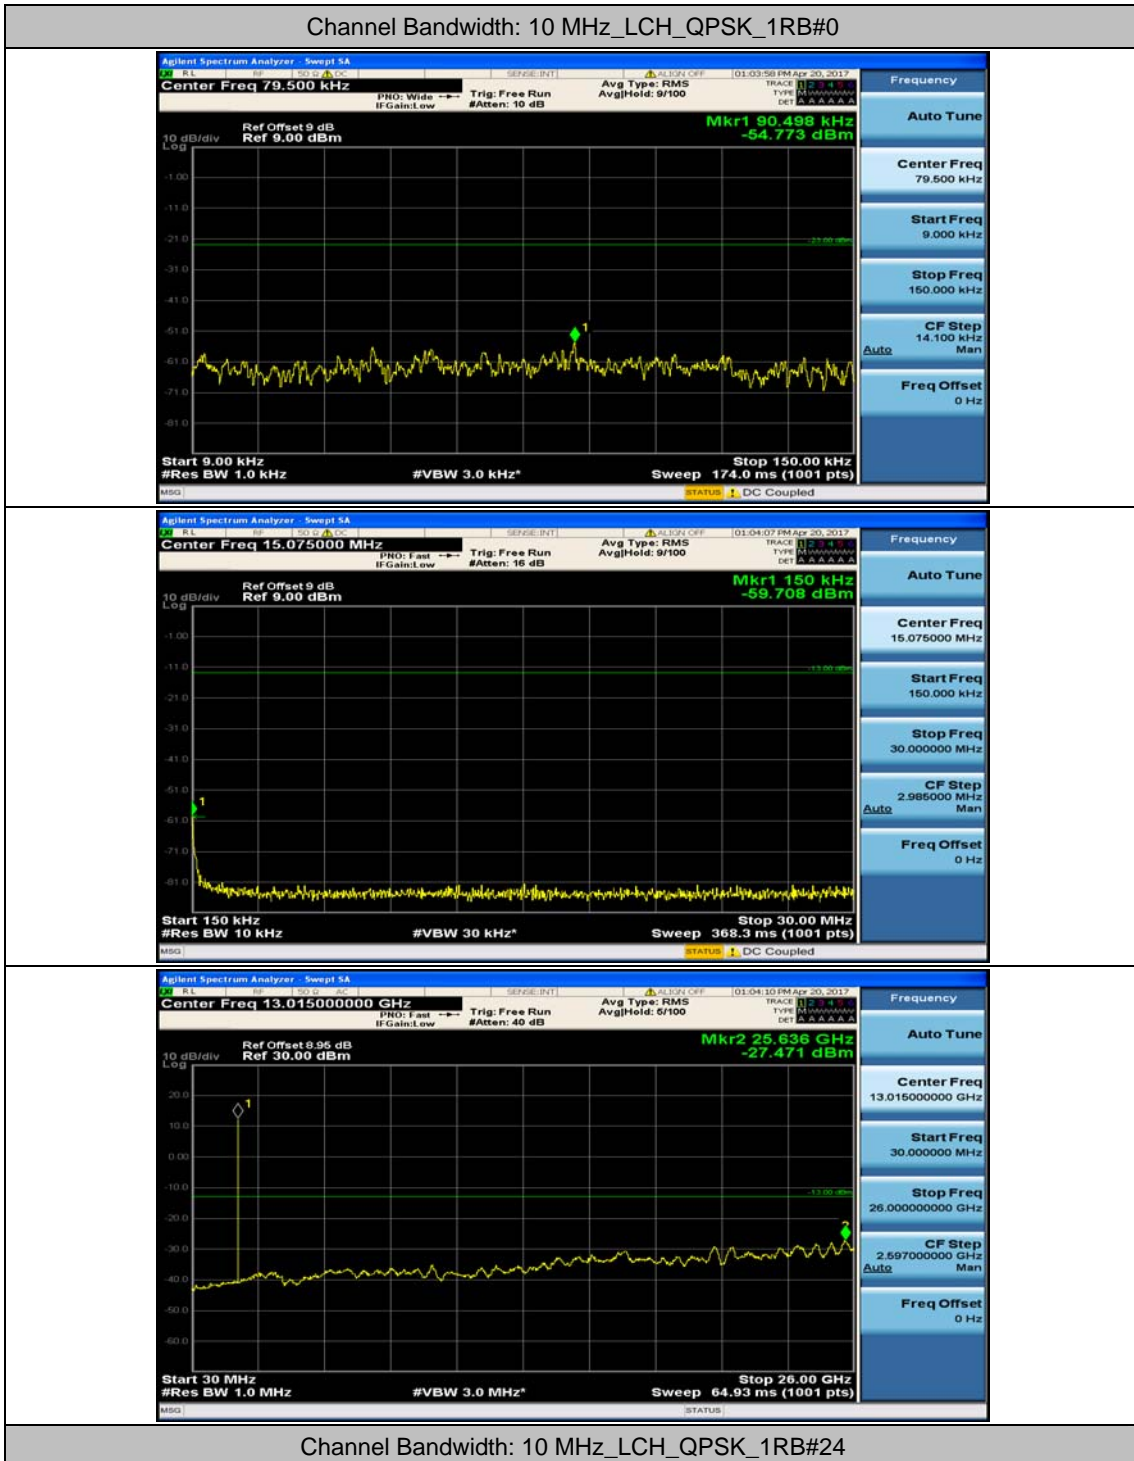

(Channel Bandwidth: 5 MHz)_MCH_16QAM_1RB#12

(Channel Bandwidth: 5 MHz)_HCH_16QAM_1RB#0

(Channel Bandwidth: 5 MHz)_HCH_16QAM_1RB#12

Channel Bandwidth: 10 MHz

Channel Bandwidth: 10 MHz_MCH_QPSK_1RB#0

Channel Bandwidth: 10 MHz_MCH_QPSK_1RB#24