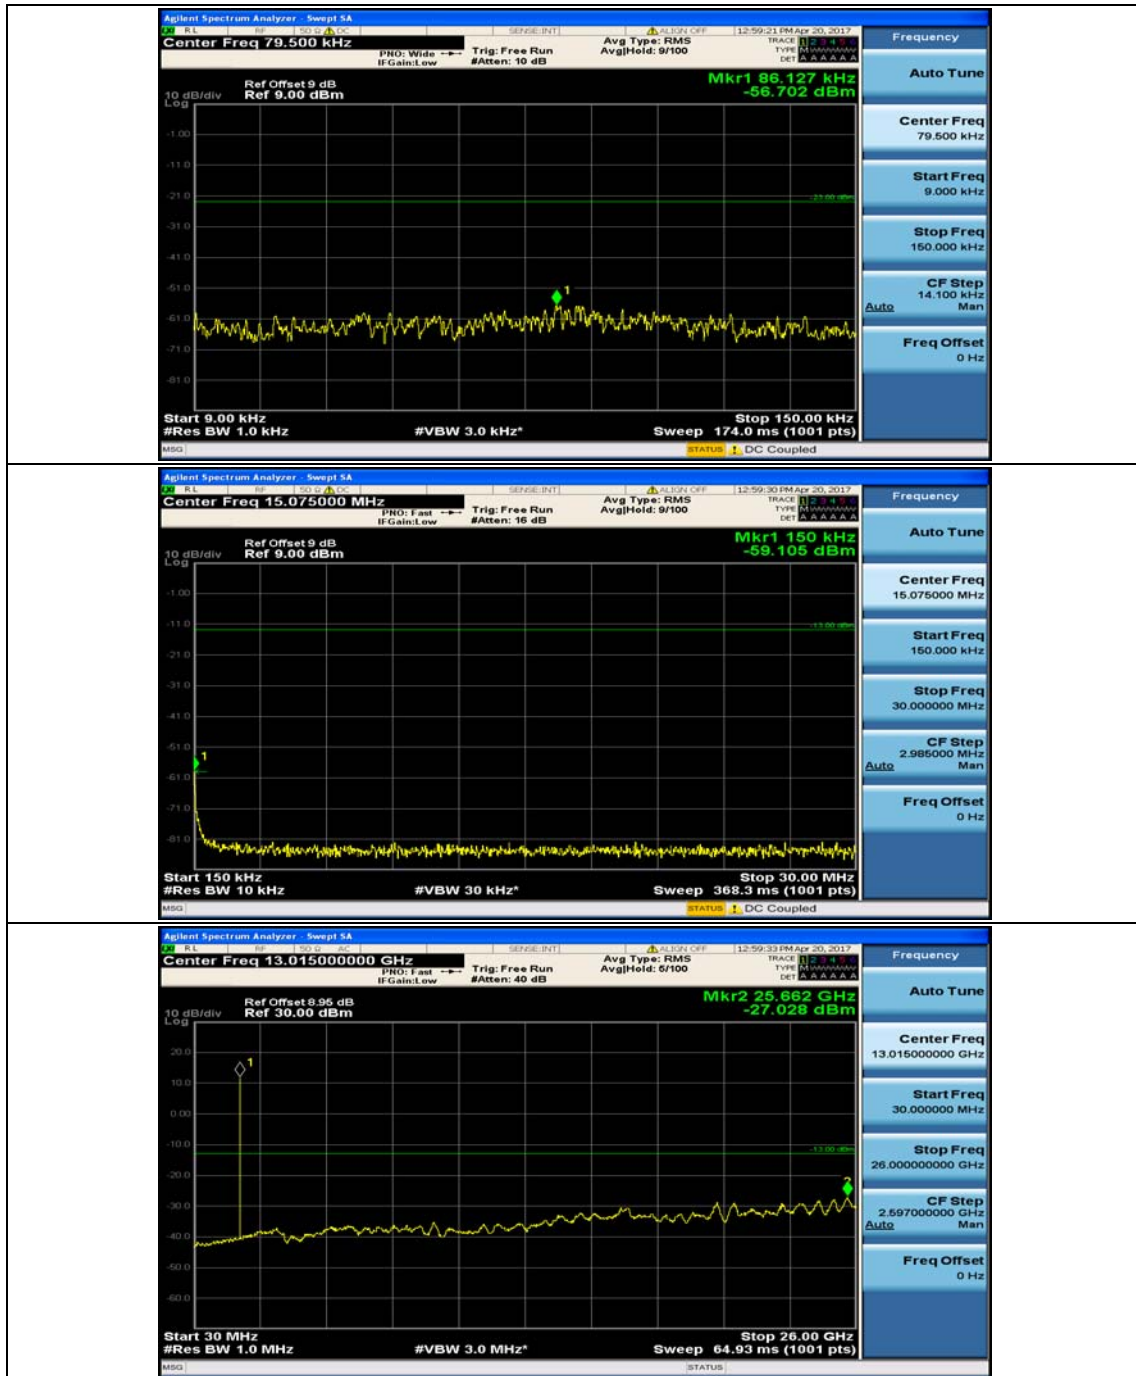

(Channel Bandwidth: 3 MHz)_HCH_QPSK_1RB#0

(Channel Bandwidth: 3 MHz)_HCH_QPSK_1RB#7

(Channel Bandwidth: 3 MHz)_LCH_16QAM_1RB#0

(Channel Bandwidth: 3 MHz)_LCH_16QAM_1RB#7

(Channel Bandwidth: 3 MHz)_MCH_16QAM_1RB#0

(Channel Bandwidth: 3 MHz)_MCH_16QAM_1RB#7

(Channel Bandwidth: 3 MHz)_HCH_16QAM_1RB#0

(Channel Bandwidth: 3 MHz)_HCH_16QAM_1RB#7

Channel Bandwidth: 5 MHz

(Channel Bandwidth: 5 MHz)_MCH_QPSK_1RB#0

(Channel Bandwidth: 5 MHz)_MCH_QPSK_1RB#12

(Channel Bandwidth: 5 MHz)_HCH_QPSK_1RB#0

(Channel Bandwidth: 5 MHz)_HCH_QPSK_1RB#12

(Channel Bandwidth: 5 MHz)_LCH_16QAM_1RB#0

(Channel Bandwidth: 5 MHz)_LCH_16QAM_1RB#12

(Channel Bandwidth: 5 MHz)_MCH_16QAM_1RB#0