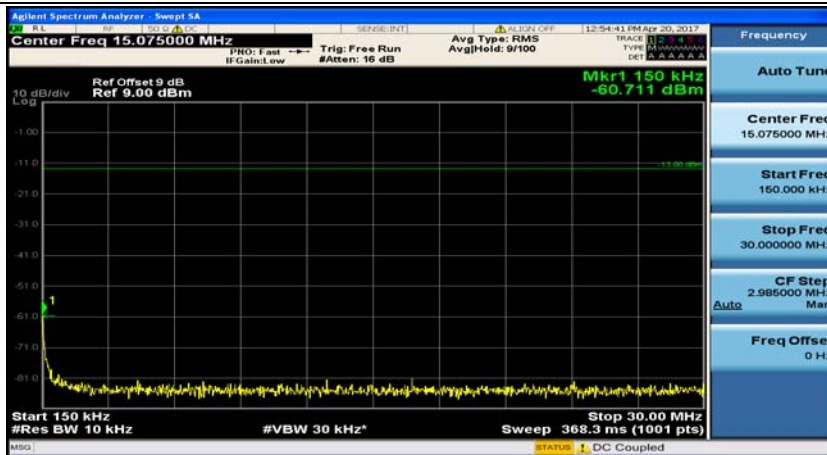

(Channel Bandwidth: 3 MHz)_HCH_QPSK_1RB#0

(Channel Bandwidth: 3 MHz)_HCH_QPSK_1RB#7

(Channel Bandwidth: 3 MHz)_LCH_16QAM_1RB#0

(Channel Bandwidth: 3 MHz)_LCH_16QAM_1RB#7

(Channel Bandwidth: 3 MHz)_MCH_16QAM_1RB#0