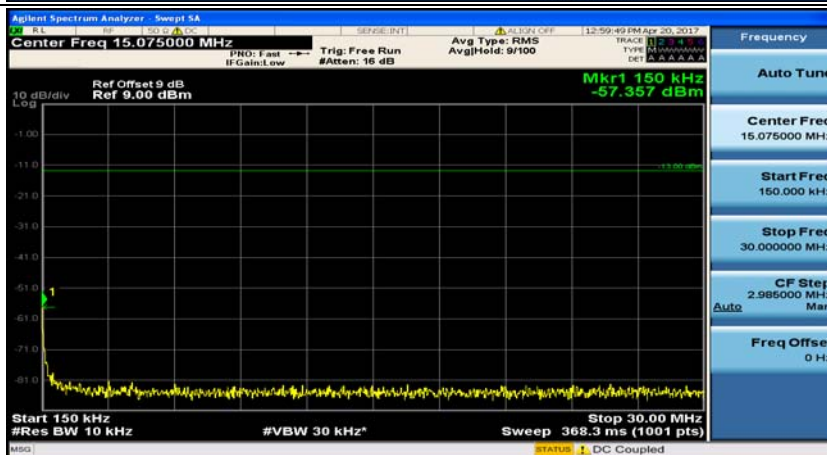

(Channel Bandwidth: 5 MHz)_HCH_QPSK_1RB#0

(Channel Bandwidth: 5 MHz)_HCH_QPSK_1RB#12

(Channel Bandwidth: 5 MHz)_LCH_16QAM_1RB#0

(Channel Bandwidth: 5 MHz)_LCH_16QAM_1RB#12

(Channel Bandwidth: 5 MHz)_MCH_16QAM_1RB#0