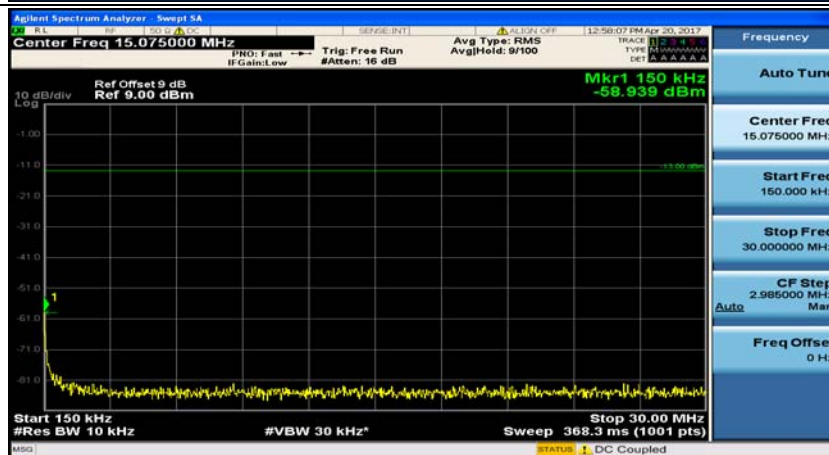

(Channel Bandwidth: 3 MHz)_HCH_QPSK_1RB#0

(Channel Bandwidth: 3 MHz)_HCH_QPSK_1RB#7

(Channel Bandwidth: 3 MHz)_LCH_16QAM_1RB#0

(Channel Bandwidth: 3 MHz)_LCH_16QAM_1RB#7

(Channel Bandwidth: 3 MHz)_MCH_16QAM_1RB#0

(Channel Bandwidth: 3 MHz)_MCH_16QAM_1RB#7

(Channel Bandwidth: 3 MHz)_HCH_16QAM_1RB#0

(Channel Bandwidth: 3 MHz)_HCH_16QAM_1RB#7

Channel Bandwidth: 5 MHz

(Channel Bandwidth: 5 MHz)_MCH_QPSK_1RB#0

(Channel Bandwidth: 5 MHz)_MCH_QPSK_1RB#12