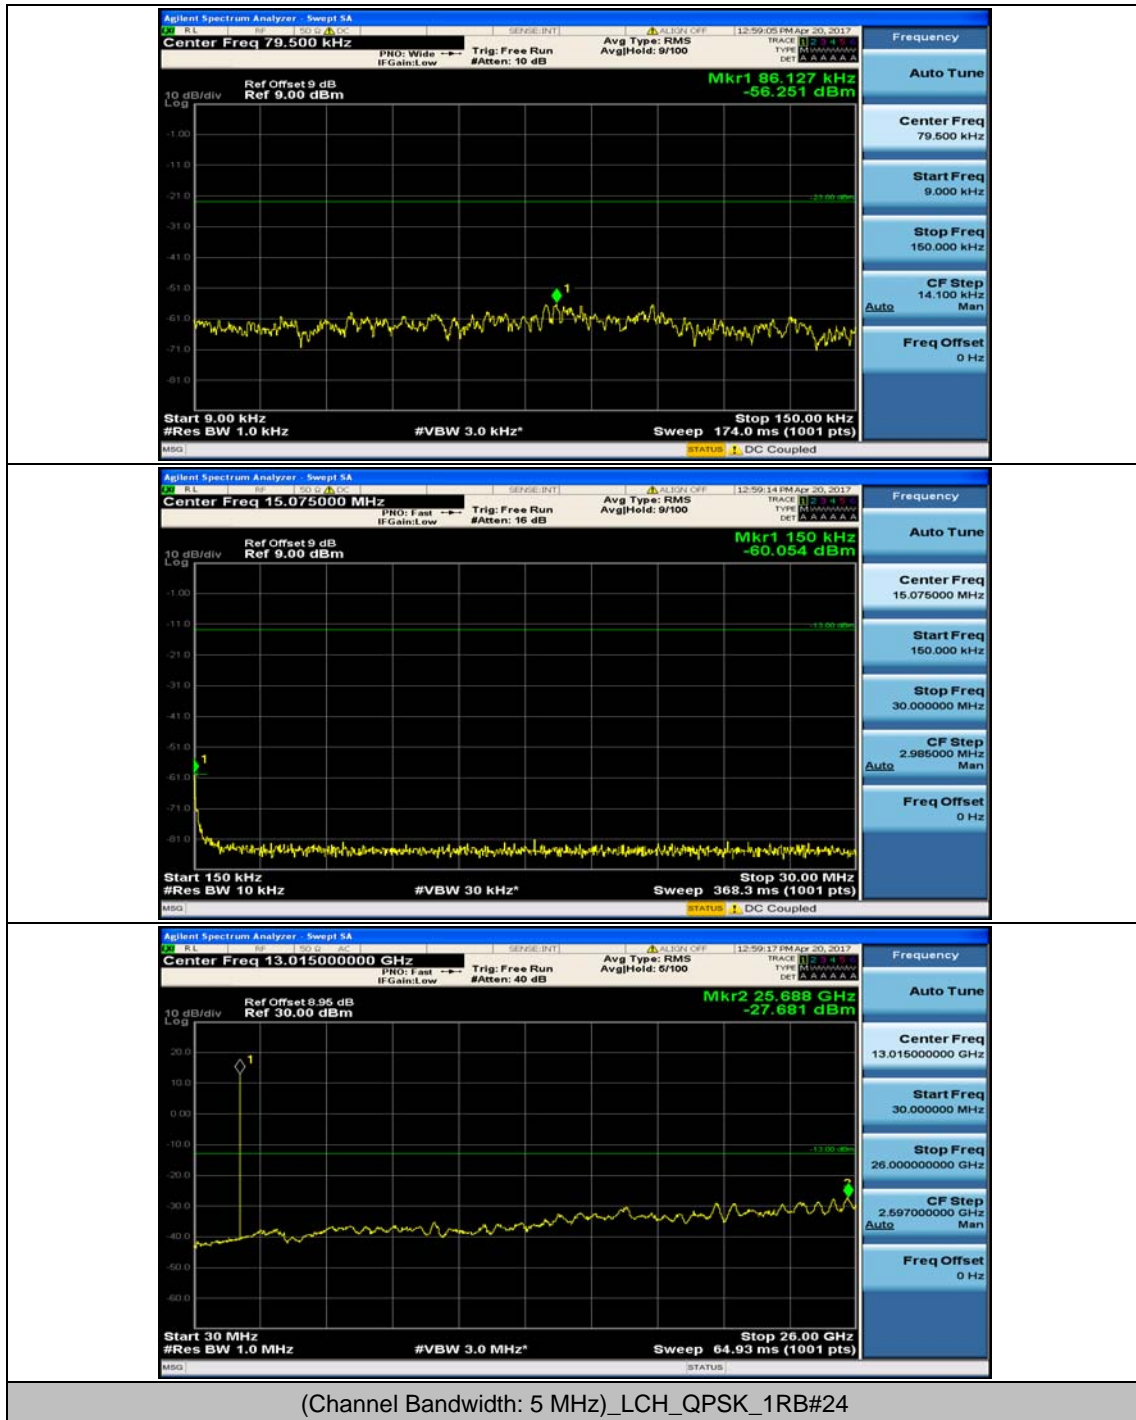

(Channel Bandwidth: 3 MHz)_HCH_QPSK_1RB#0

(Channel Bandwidth: 3 MHz)_HCH_QPSK_1RB#7

(Channel Bandwidth: 3 MHz)_LCH_16QAM_1RB#0

(Channel Bandwidth: 3 MHz)_LCH_16QAM_1RB#7

(Channel Bandwidth: 3 MHz)_MCH_16QAM_1RB#0

(Channel Bandwidth: 3 MHz)_MCH_16QAM_1RB#7

(Channel Bandwidth: 3 MHz)_HCH_16QAM_1RB#0

(Channel Bandwidth: 3 MHz)_HCH_16QAM_1RB#7

Channel Bandwidth: 5 MHz

(Channel Bandwidth: 5 MHz)_MCH_QPSK_1RB#0

(Channel Bandwidth: 5 MHz)_MCH_QPSK_1RB#12

(Channel Bandwidth: 5 MHz)_HCH_QPSK_1RB#0

(Channel Bandwidth: 5 MHz)_HCH_QPSK_1RB#12

(Channel Bandwidth: 5 MHz)_LCH_16QAM_1RB#0

(Channel Bandwidth: 5 MHz)_LCH_16QAM_1RB#12

(Channel Bandwidth: 5 MHz)_MCH_16QAM_1RB#0