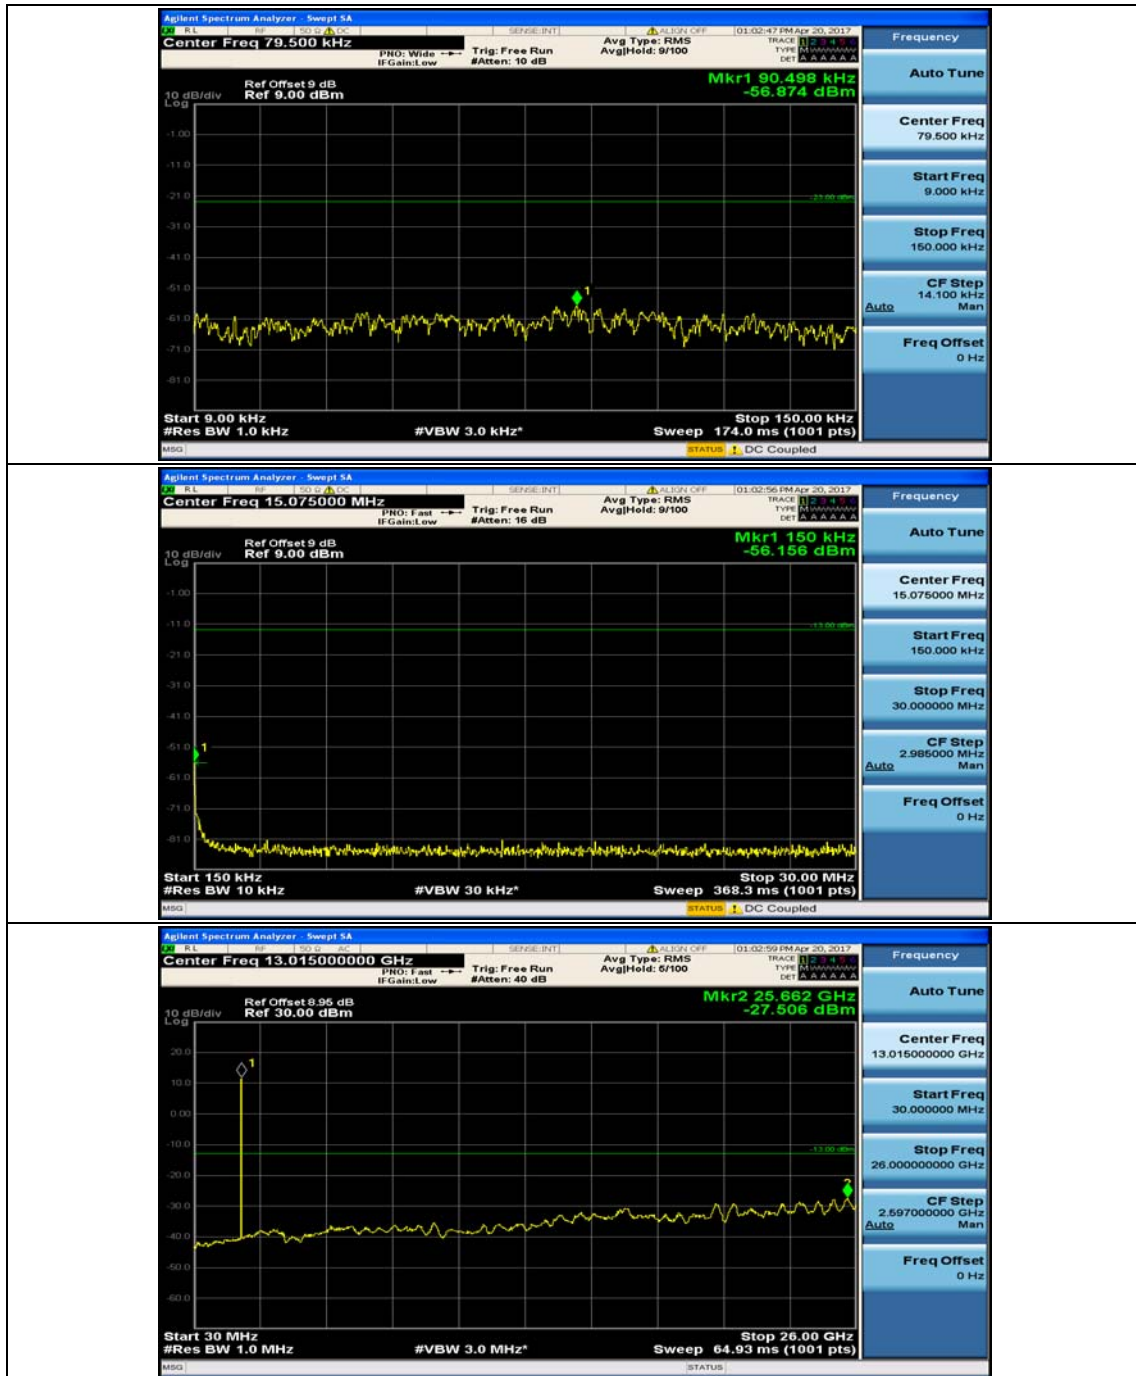

(Channel Bandwidth: 3 MHz)_HCH_QPSK_1RB#0

(Channel Bandwidth: 3 MHz)_HCH_QPSK_1RB#7

(Channel Bandwidth: 3 MHz)_LCH_16QAM_1RB#0

(Channel Bandwidth: 3 MHz)_LCH_16QAM_1RB#7

(Channel Bandwidth: 3 MHz)_MCH_16QAM_1RB#0

(Channel Bandwidth: 3 MHz)_MCH_16QAM_1RB#7

(Channel Bandwidth: 3 MHz)_HCH_16QAM_1RB#0

(Channel Bandwidth: 3 MHz)_HCH_16QAM_1RB#7

Channel Bandwidth: 5 MHz

(Channel Bandwidth: 5 MHz)_MCH_QPSK_1RB#0

(Channel Bandwidth: 5 MHz)_MCH_QPSK_1RB#12

(Channel Bandwidth: 5 MHz)_HCH_QPSK_1RB#0

(Channel Bandwidth: 5 MHz)_HCH_QPSK_1RB#12

(Channel Bandwidth: 5 MHz)_LCH_16QAM_1RB#0

(Channel Bandwidth: 5 MHz)_LCH_16QAM_1RB#12

(Channel Bandwidth: 5 MHz)_MCH_16QAM_1RB#0