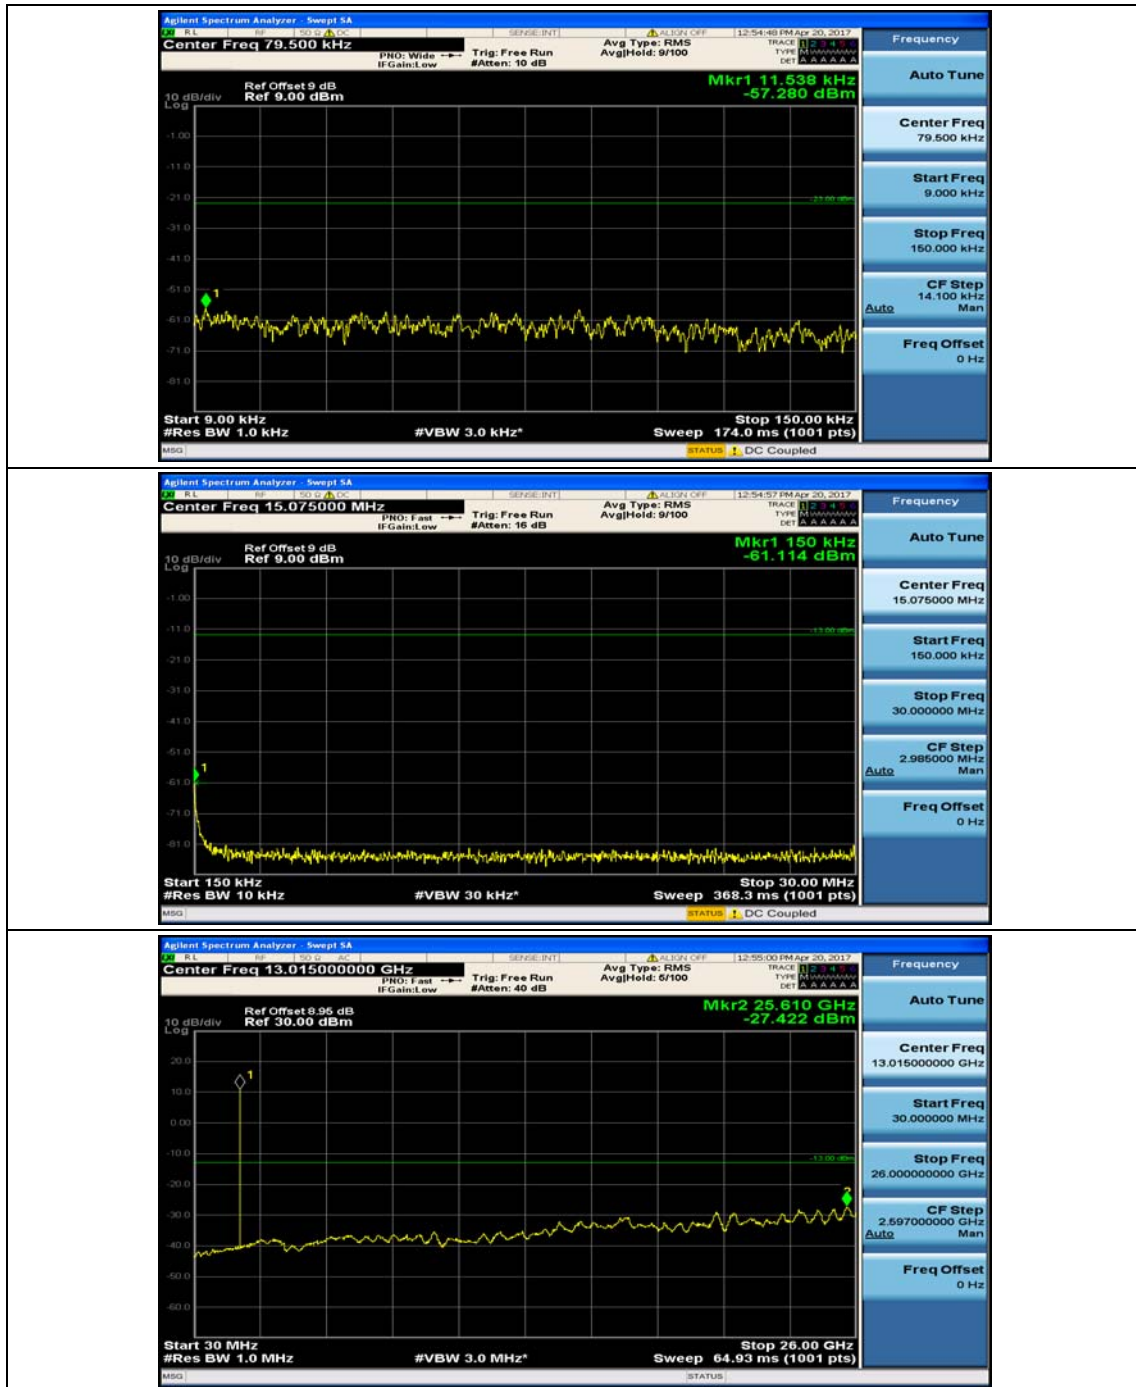

(Channel Bandwidth: 3 MHz)_HCH_QPSK_1RB#0

(Channel Bandwidth: 3 MHz)_HCH_QPSK_1RB#7

(Channel Bandwidth: 3 MHz)_LCH_16QAM_1RB#0

(Channel Bandwidth: 3 MHz)_LCH_16QAM_1RB#7

(Channel Bandwidth: 3 MHz)_MCH_16QAM_1RB#0

(Channel Bandwidth: 3 MHz)_MCH_16QAM_1RB#7

(Channel Bandwidth: 3 MHz)_HCH_16QAM_1RB#0

(Channel Bandwidth: 3 MHz)_HCH_16QAM_1RB#7

Channel Bandwidth: 5 MHz

(Channel Bandwidth: 5 MHz)_MCH_QPSK_1RB#0

(Channel Bandwidth: 5 MHz)_MCH_QPSK_1RB#12