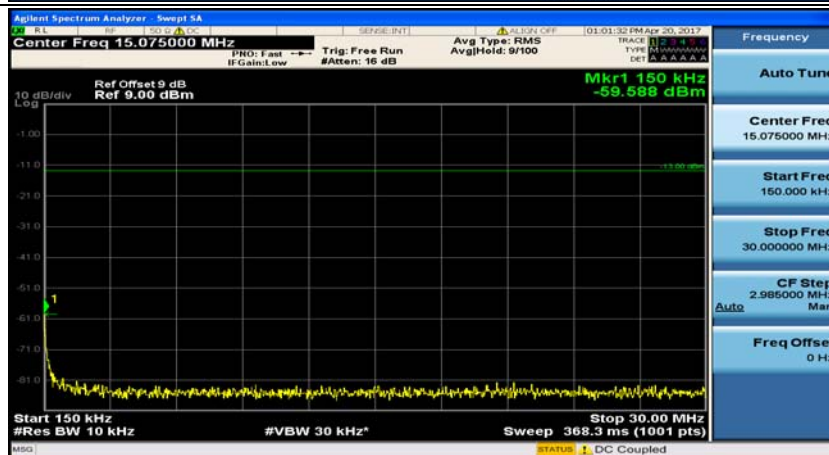

(Channel Bandwidth: 5 MHz)_HCH_QPSK_1RB#0

(Channel Bandwidth: 5 MHz)_HCH_QPSK_1RB#12

(Channel Bandwidth: 5 MHz)_LCH_16QAM_1RB#0

(Channel Bandwidth: 5 MHz)_LCH_16QAM_1RB#12

(Channel Bandwidth: 5 MHz)_MCH_16QAM_1RB#0