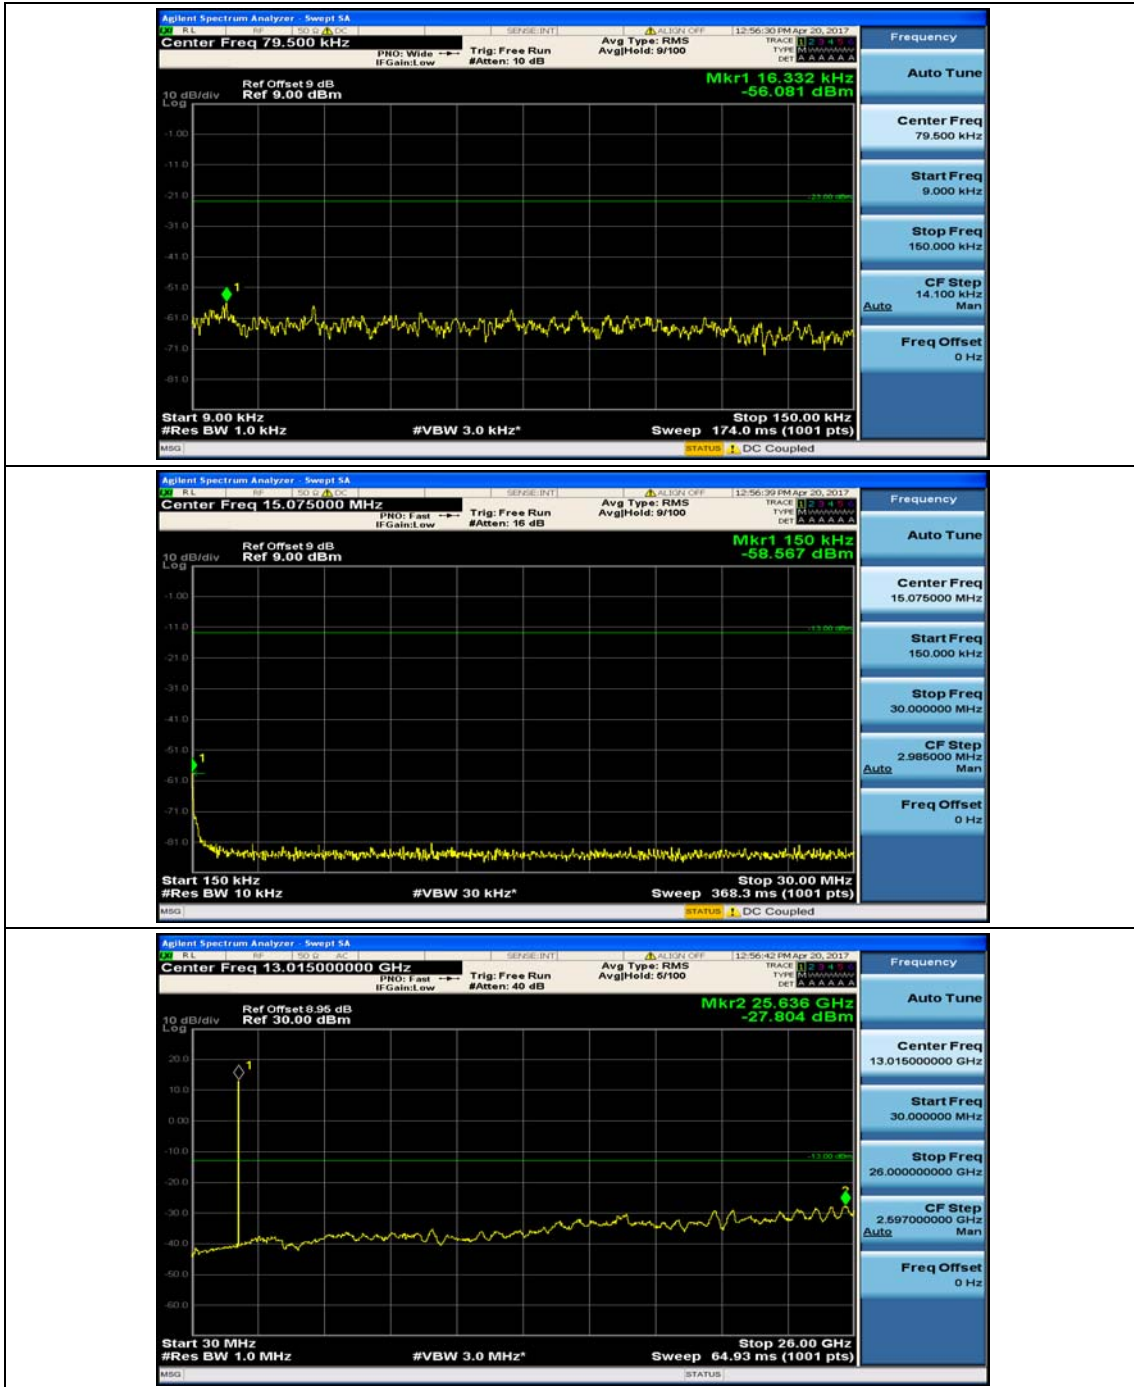

(Channel Bandwidth: 3 MHz)_HCH_QPSK_1RB#0

(Channel Bandwidth: 3 MHz)_HCH_QPSK_1RB#7

(Channel Bandwidth: 3 MHz)_LCH_16QAM_1RB#0

(Channel Bandwidth: 3 MHz)_LCH_16QAM_1RB#7

(Channel Bandwidth: 3 MHz)_MCH_16QAM_1RB#0

(Channel Bandwidth: 3 MHz)_MCH_16QAM_1RB#7

(Channel Bandwidth: 3 MHz)_HCH_16QAM_1RB#0

(Channel Bandwidth: 3 MHz)_HCH_16QAM_1RB#7

Channel Bandwidth: 5 MHz

(Channel Bandwidth: 5 MHz)_MCH_QPSK_1RB#0

(Channel Bandwidth: 5 MHz)_MCH_QPSK_1RB#12

(Channel Bandwidth: 5 MHz)_HCH_QPSK_1RB#0

(Channel Bandwidth: 5 MHz)_HCH_QPSK_1RB#12

(Channel Bandwidth: 5 MHz)_LCH_16QAM_1RB#0

(Channel Bandwidth: 5 MHz)_LCH_16QAM_1RB#12

(Channel Bandwidth: 5 MHz)_MCH_16QAM_1RB#0