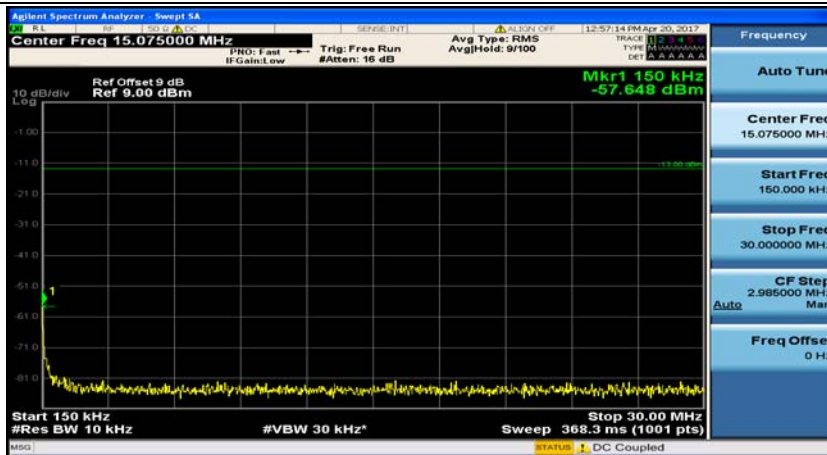

(Channel Bandwidth: 3 MHz)_HCH_QPSK_1RB#0

(Channel Bandwidth: 3 MHz)_HCH_QPSK_1RB#7

(Channel Bandwidth: 3 MHz)_LCH_16QAM_1RB#0

(Channel Bandwidth: 3 MHz)_LCH_16QAM_1RB#7

(Channel Bandwidth: 3 MHz)_MCH_16QAM_1RB#0