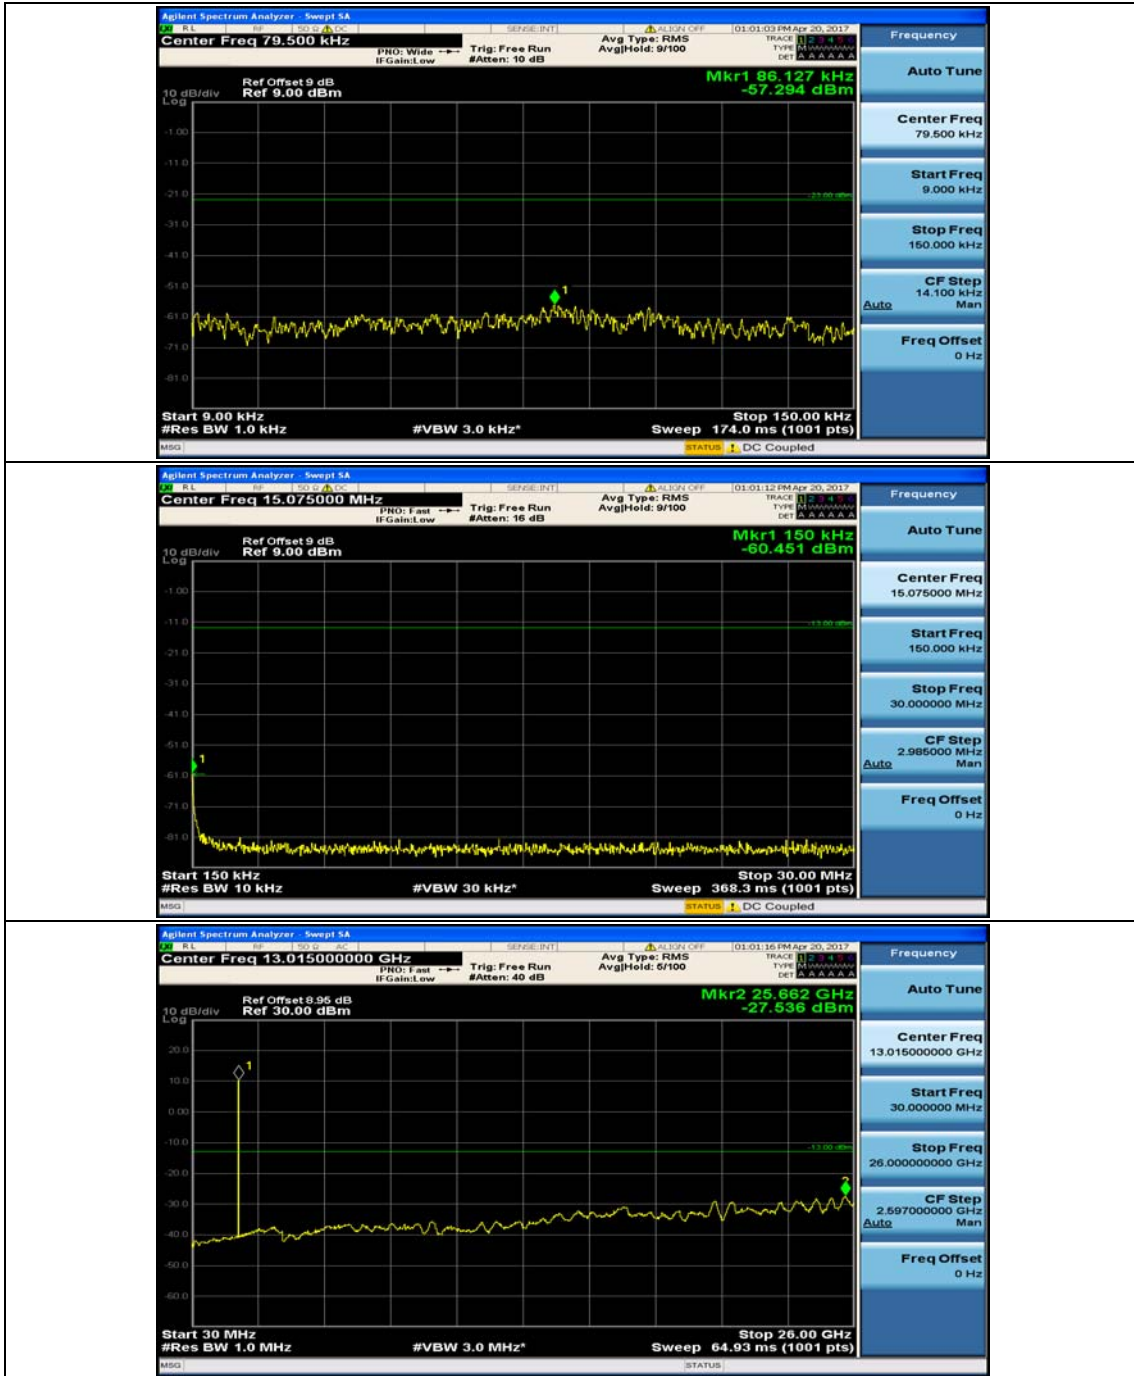

(Channel Bandwidth: 3 MHz)_HCH_QPSK_1RB#0

(Channel Bandwidth: 3 MHz)_HCH_QPSK_1RB#7

(Channel Bandwidth: 3 MHz)_LCH_16QAM_1RB#0

(Channel Bandwidth: 3 MHz)_LCH_16QAM_1RB#7

(Channel Bandwidth: 3 MHz)_MCH_16QAM_1RB#0

(Channel Bandwidth: 3 MHz)_MCH_16QAM_1RB#7

(Channel Bandwidth: 3 MHz)_HCH_16QAM_1RB#0

(Channel Bandwidth: 3 MHz)_HCH_16QAM_1RB#7

Channel Bandwidth: 5 MHz

(Channel Bandwidth: 5 MHz)_MCH_QPSK_1RB#0

(Channel Bandwidth: 5 MHz)_MCH_QPSK_1RB#12

(Channel Bandwidth: 5 MHz)_HCH_QPSK_1RB#0

(Channel Bandwidth: 5 MHz)_HCH_QPSK_1RB#12

(Channel Bandwidth: 5 MHz)_LCH_16QAM_1RB#0

(Channel Bandwidth: 5 MHz)_LCH_16QAM_1RB#12

(Channel Bandwidth: 5 MHz)_MCH_16QAM_1RB#0