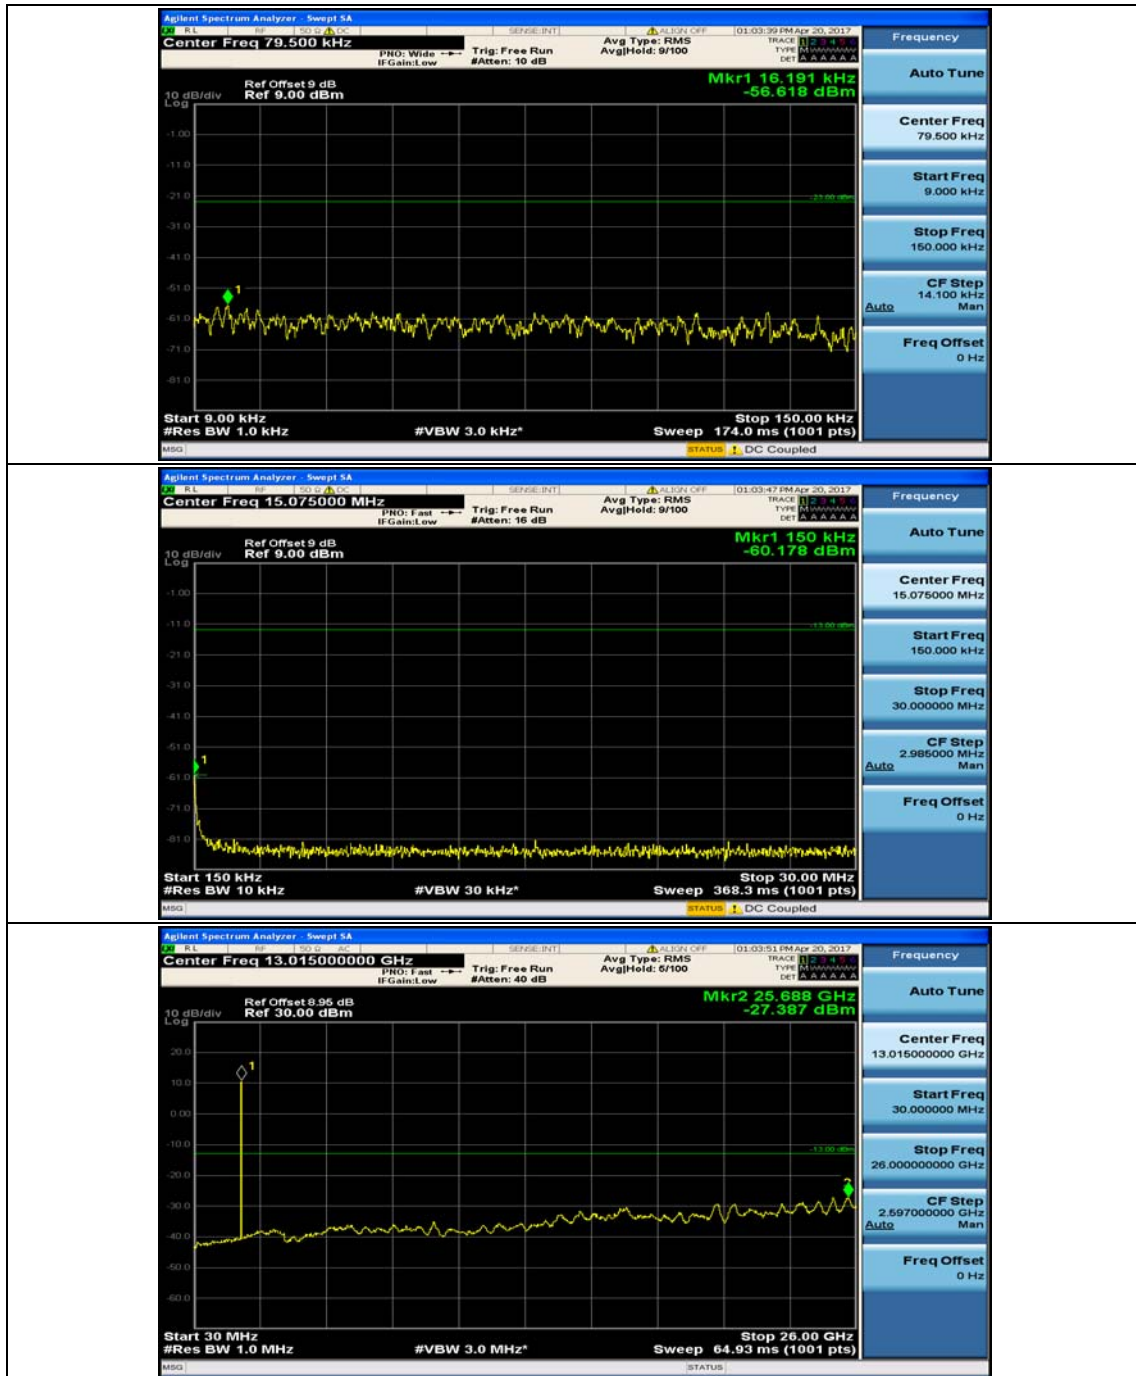

(Channel Bandwidth: 5 MHz)_HCH_QPSK_1RB#0

(Channel Bandwidth: 5 MHz)_HCH_QPSK_1RB#12

(Channel Bandwidth: 5 MHz)_LCH_16QAM_1RB#0

(Channel Bandwidth: 5 MHz)_LCH_16QAM_1RB#12

(Channel Bandwidth: 5 MHz)_MCH_16QAM_1RB#0

(Channel Bandwidth: 5 MHz)_MCH_16QAM_1RB#12

(Channel Bandwidth: 5 MHz)_HCH_16QAM_1RB#0

(Channel Bandwidth: 5 MHz)_HCH_16QAM_1RB#12

Channel Bandwidth: 10 MHz

Channel Bandwidth: 10 MHz_MCH_QPSK_1RB#0

Channel Bandwidth: 10 MHz_MCH_QPSK_1RB#24