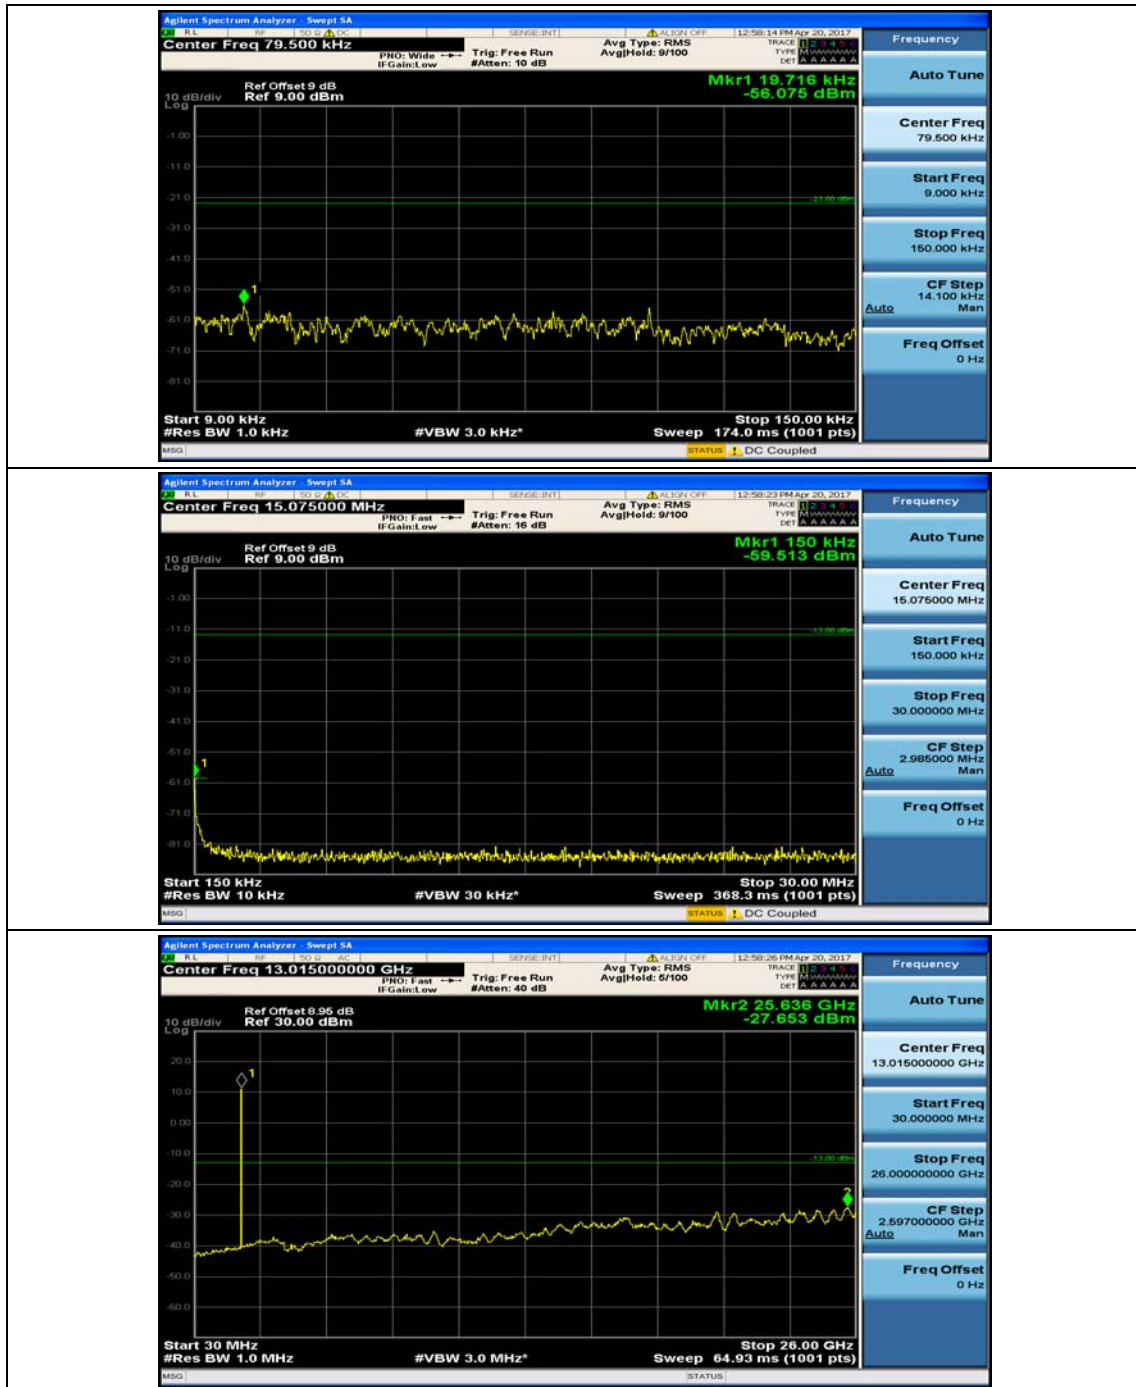

(Channel Bandwidth: 3 MHz)_HCH_QPSK_1RB#0

(Channel Bandwidth: 3 MHz)_HCH_QPSK_1RB#7

(Channel Bandwidth: 3 MHz)_LCH_16QAM_1RB#0

(Channel Bandwidth: 3 MHz)_LCH_16QAM_1RB#7

(Channel Bandwidth: 3 MHz)_MCH_16QAM_1RB#0

(Channel Bandwidth: 3 MHz)_MCH_16QAM_1RB#7

(Channel Bandwidth: 3 MHz)_HCH_16QAM_1RB#0

(Channel Bandwidth: 3 MHz)_HCH_16QAM_1RB#7

Channel Bandwidth: 5 MHz

(Channel Bandwidth: 5 MHz)_MCH_QPSK_1RB#0

(Channel Bandwidth: 5 MHz)_MCH_QPSK_1RB#12