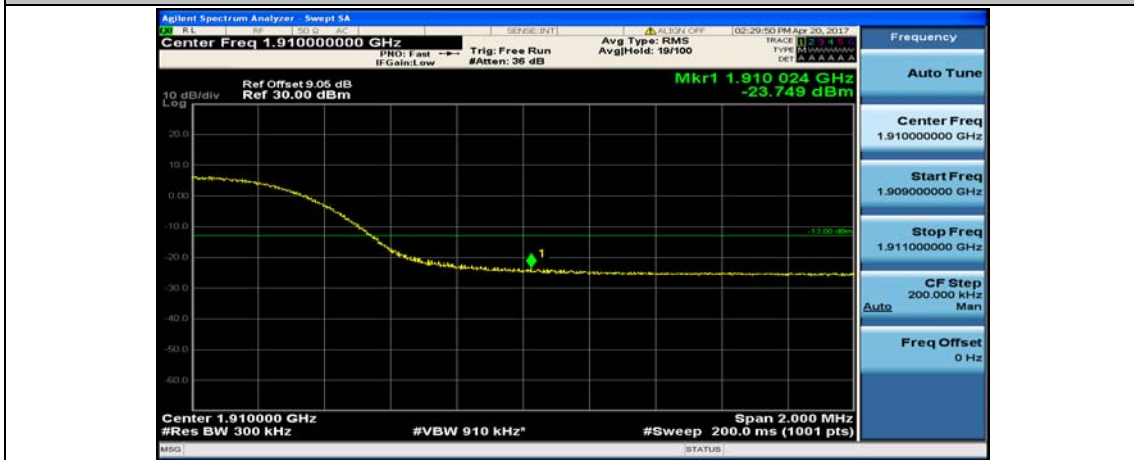

(Channel Bandwidth:15 MHz)\_HCH\_16QAM\_37RB#0

(Channel Bandwidth:15 MHz)\_HCH\_16QAM\_37RB#18

(Channel Bandwidth:15 MHz)\_HCH\_16QAM\_37RB#38

(Channel Bandwidth:15 MHz)\_HCH\_16QAM\_75RB#0