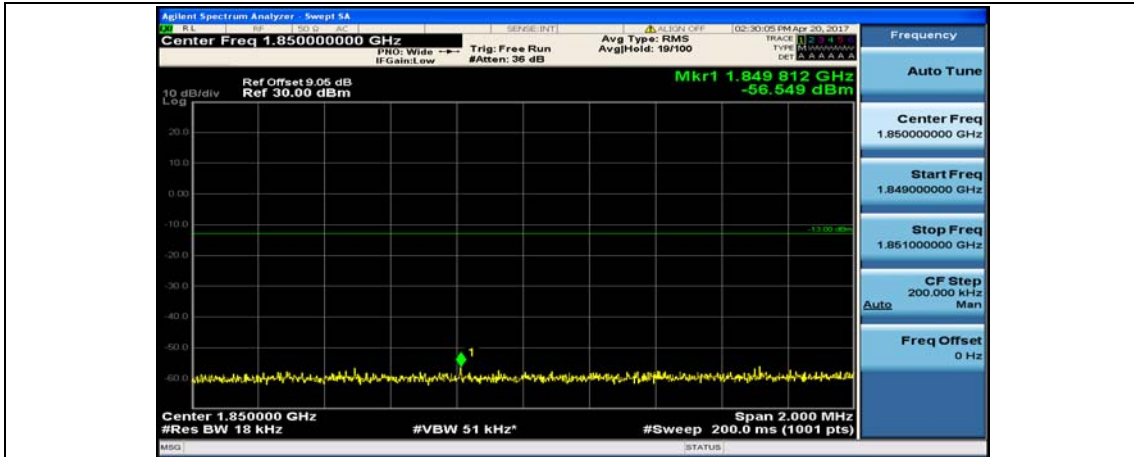

(Channel Bandwidth:20 MHz)_LCH_QPSK_1RB#49