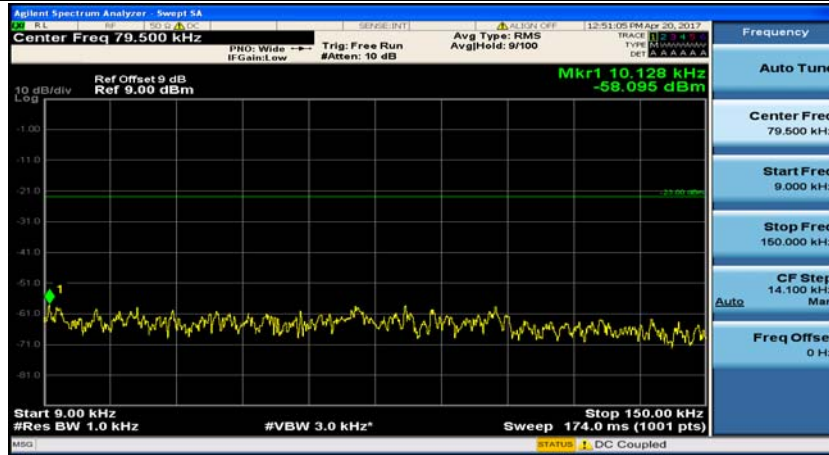

(Channel Bandwidth: 1.4 MHz)\_LCH\_16QAM\_1RB#0

(Channel Bandwidth: 1.4 MHz)\_LCH\_16QAM\_1RB#3

(Channel Bandwidth: 1.4 MHz)\_MCH\_16QAM\_1RB#0

(Channel Bandwidth: 1.4 MHz)\_MCH\_16QAM\_1RB#3

(Channel Bandwidth: 1.4 MHz)\_HCH\_16QAM\_1RB#0

(Channel Bandwidth: 1.4 MHz)\_HCH\_16QAM\_1RB#3