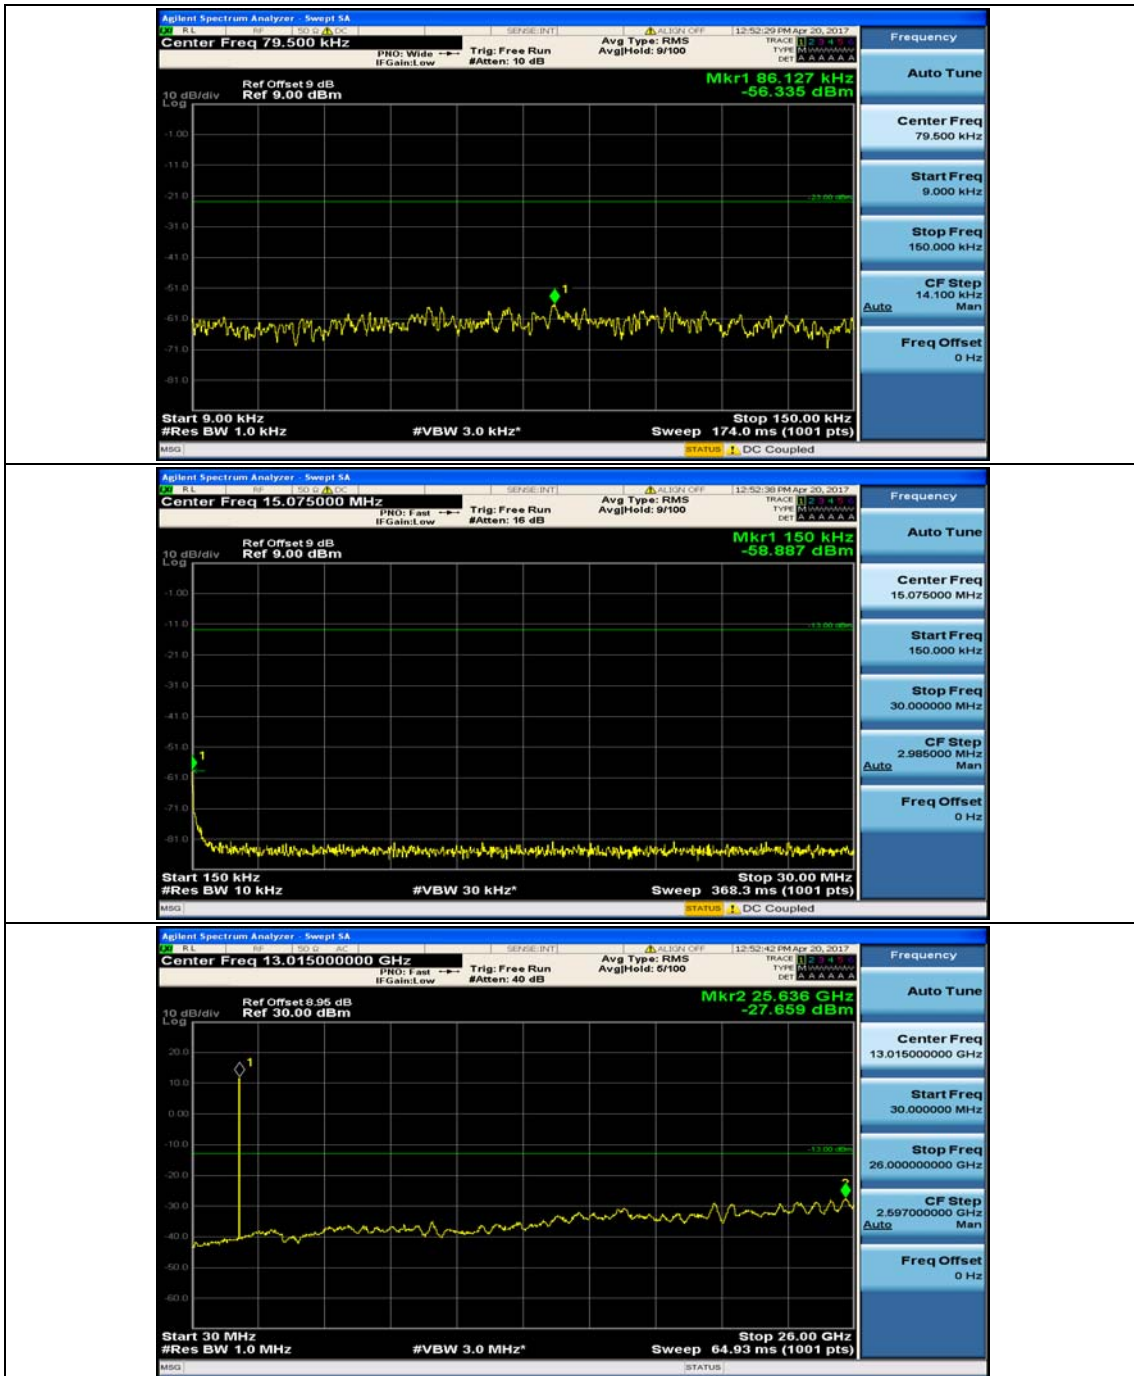

### Test Graphs

#### Channel Bandwidth: 1.4 MHz

(Channel Bandwidth: 1.4 MHz)\_MCH\_QPSK\_1RB#0

(Channel Bandwidth: 1.4 MHz)\_MCH\_QPSK\_1RB#3

(Channel Bandwidth: 1.4 MHz)\_HCH\_QPSK\_1RB#0

(Channel Bandwidth: 1.4 MHz)\_HCH\_QPSK\_1RB#3