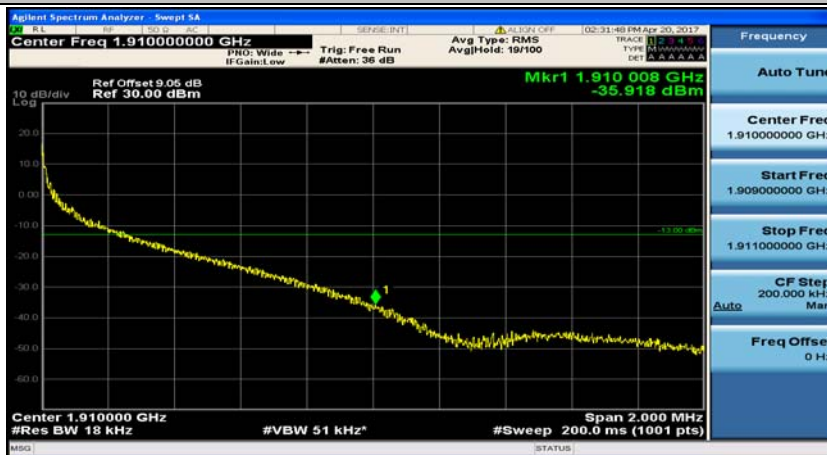

(Channel Bandwidth:20 MHz)\_LCH\_QPSK\_50RB#50

(Channel Bandwidth:20 MHz)\_LCH\_QPSK\_100RB#0

(Channel Bandwidth:20 MHz)\_HCH\_QPSK\_1RB#0

(Channel Bandwidth:20 MHz)\_HCH\_QPSK\_1RB#49

(Channel Bandwidth:20 MHz)\_HCH\_QPSK\_1RB#99