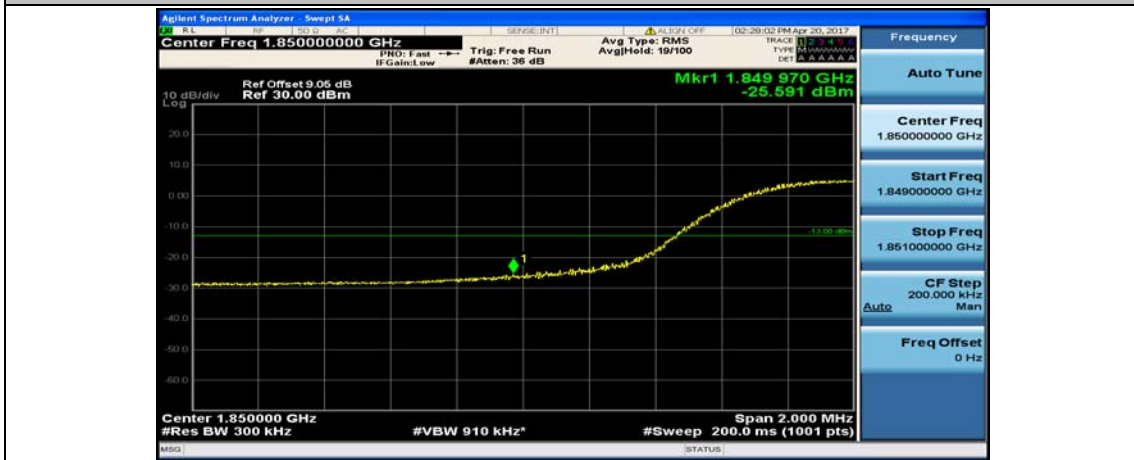

Channel Bandwidth: 10 MHz\_HCH\_16QAM\_25RB#25

Channel Bandwidth: 10 MHz\_HCH\_16QAM\_50RB#0

Channel Bandwidth: 15 MHz

(Channel Bandwidth:15 MHz)\_LCH\_QPSK\_1RB#74

(Channel Bandwidth:15 MHz)\_LCH\_QPSK\_37RB#0

(Channel Bandwidth:15 MHz)\_LCH\_QPSK\_37RB#18

(Channel Bandwidth:15 MHz)\_LCH\_QPSK\_37RB#38

(Channel Bandwidth:15 MHz)\_LCH\_QPSK\_75RB#0

(Channel Bandwidth:15 MHz)\_HCH\_QPSK\_1RB#0

(Channel Bandwidth:15 MHz)\_HCH\_QPSK\_1RB#37