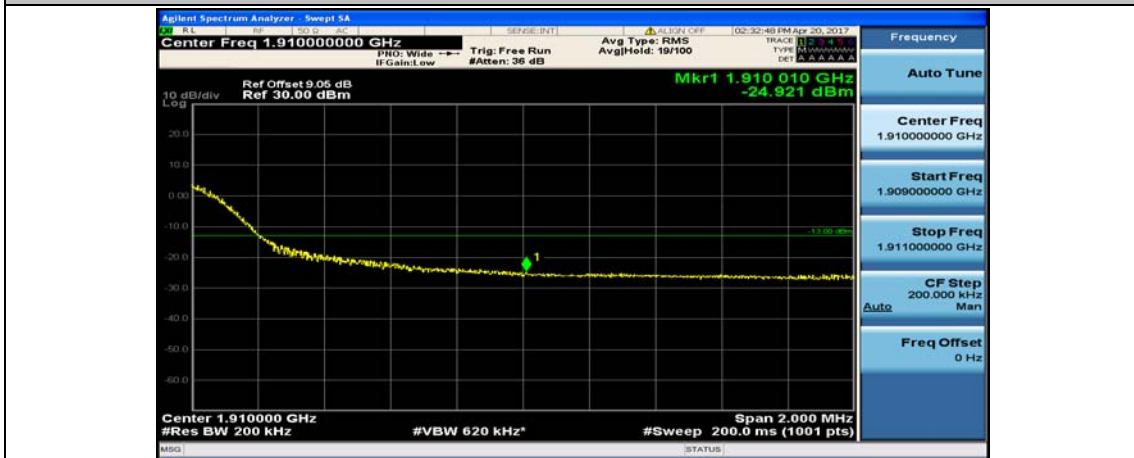

(Channel Bandwidth:20 MHz)_HCH_16QAM_50RB#50