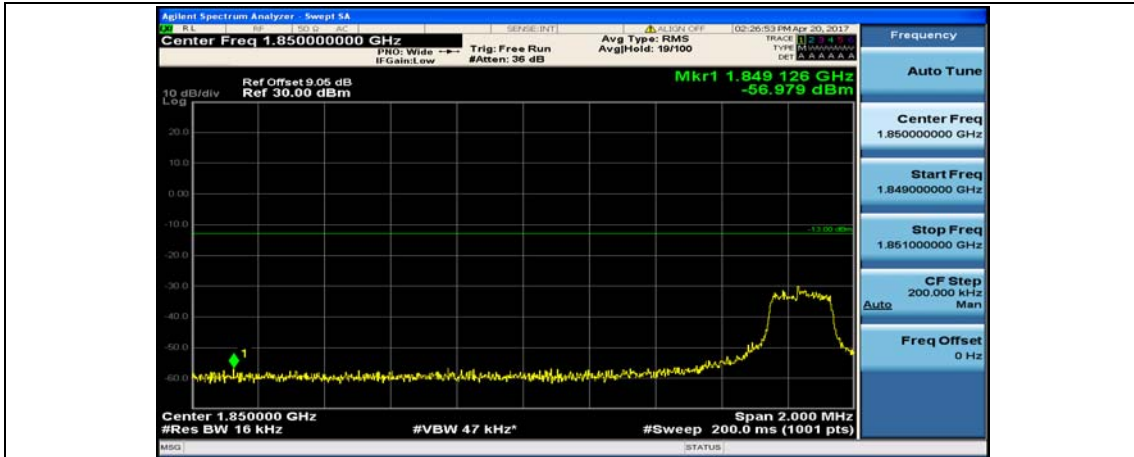

Channel Bandwidth: 10 MHz\_HCH\_16QAM\_25RB#25

Channel Bandwidth: 10 MHz\_HCH\_16QAM\_50RB#0

Channel Bandwidth: 15 MHz

(Channel Bandwidth:15 MHz)\_LCH\_QPSK\_1RB#74

(Channel Bandwidth:15 MHz)\_LCH\_QPSK\_37RB#0

(Channel Bandwidth:15 MHz)\_LCH\_QPSK\_37RB#18

(Channel Bandwidth:15 MHz)\_LCH\_QPSK\_37RB#38

(Channel Bandwidth:15 MHz)\_LCH\_QPSK\_75RB#0

(Channel Bandwidth:15 MHz)\_HCH\_QPSK\_1RB#0

(Channel Bandwidth:15 MHz)\_HCH\_QPSK\_1RB#37