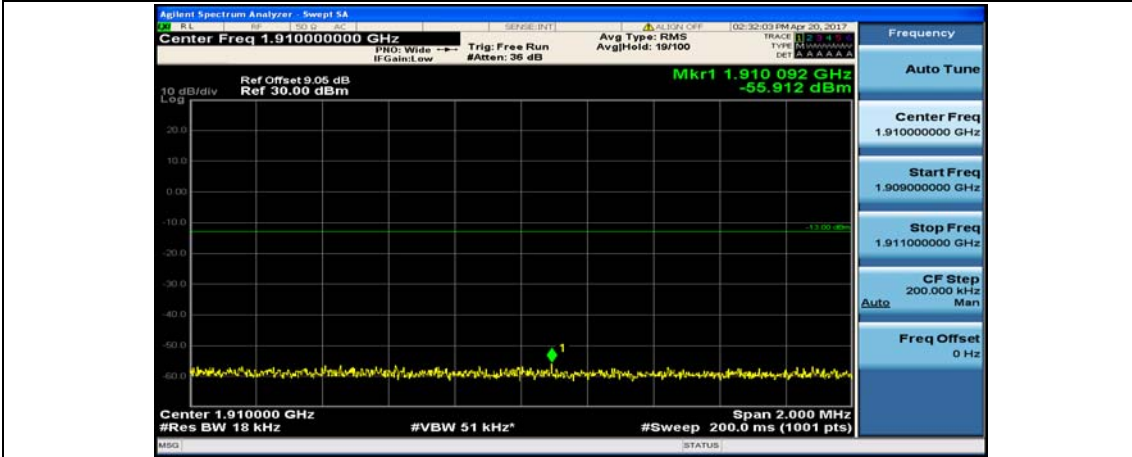

(Channel Bandwidth:20 MHz)_HCH_16QAM_1RB#49