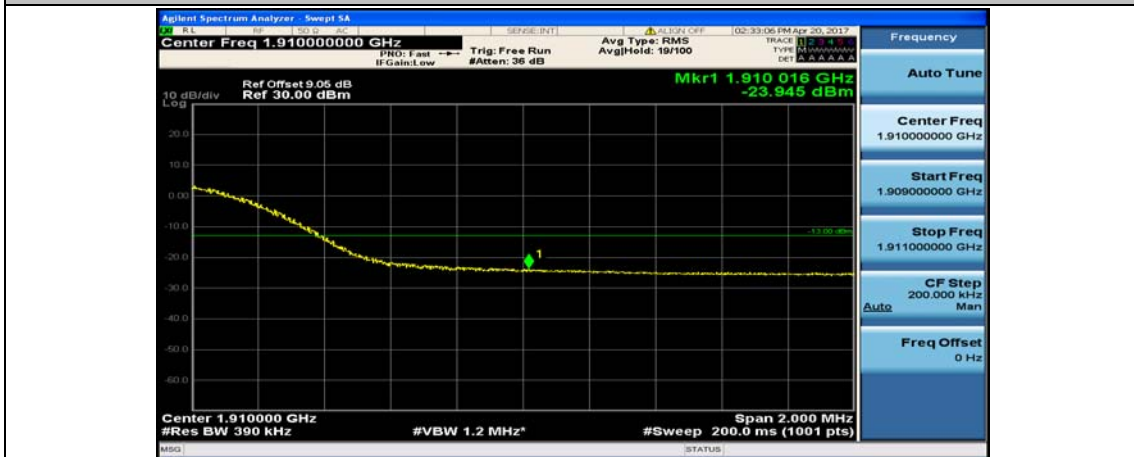

(Channel Bandwidth:20 MHz)_HCH_16QAM_100RB#0