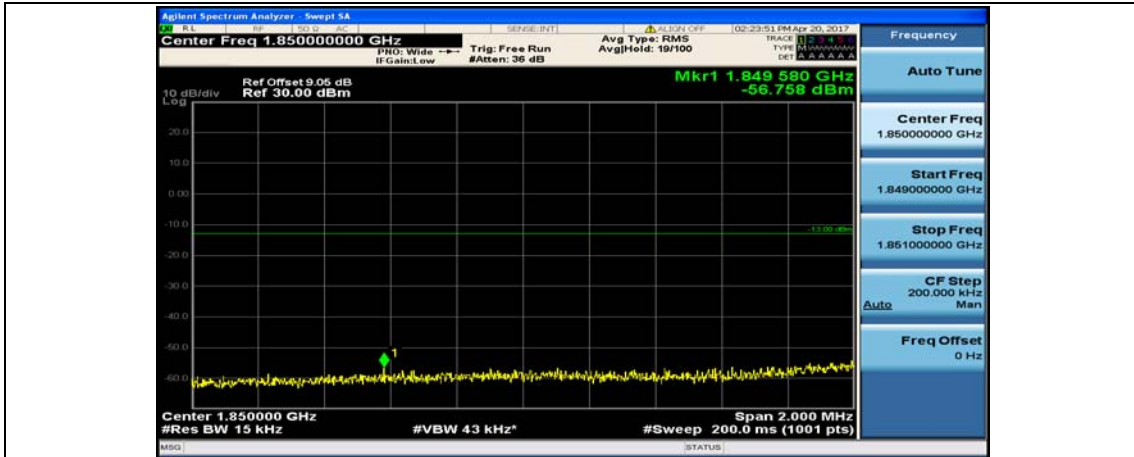

Channel Bandwidth: 10 MHz\_HCH\_QPSK\_50RB#0

Channel Bandwidth: 10 MHz\_LCH\_16QAM\_1RB#0

Channel Bandwidth: 10 MHz\_LCH\_16QAM\_1RB#24

Channel Bandwidth: 10 MHz\_LCH\_16QAM\_1RB#49

Channel Bandwidth: 10 MHz\_LCH\_16QAM\_25RB#0