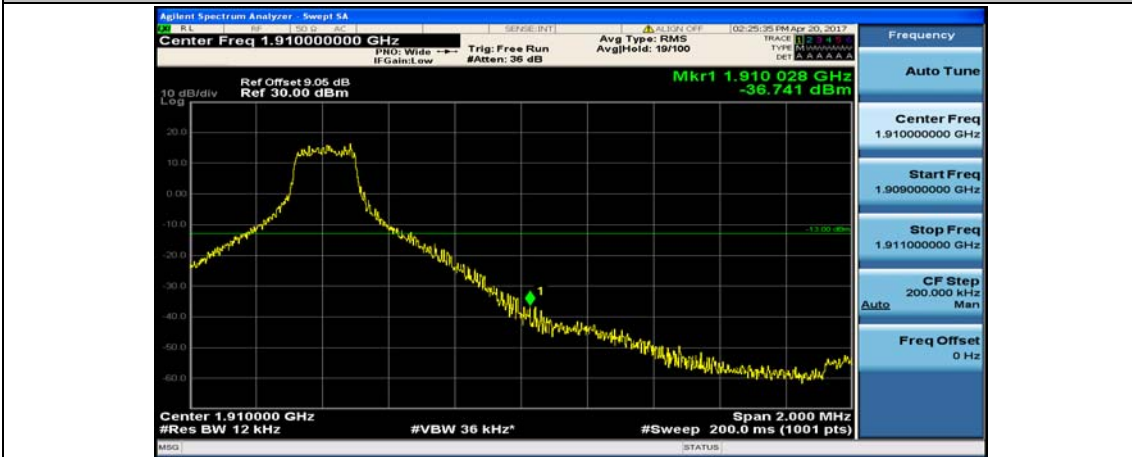

Channel Bandwidth: 10 MHz\_LCH\_16QAM\_25RB#12

Channel Bandwidth: 10 MHz\_LCH\_16QAM\_25RB#25

Channel Bandwidth: 10 MHz\_LCH\_16QAM\_50RB#0

Channel Bandwidth: 10 MHz\_HCH\_16QAM\_1RB#0

Channel Bandwidth: 10 MHz\_HCH\_16QAM\_25RB#12