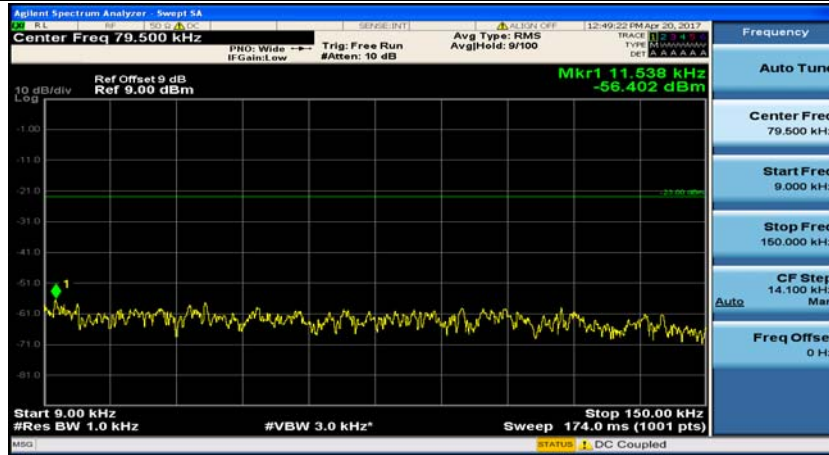

(Channel Bandwidth: 1.4 MHz)_LCH_16QAM_1RB#0