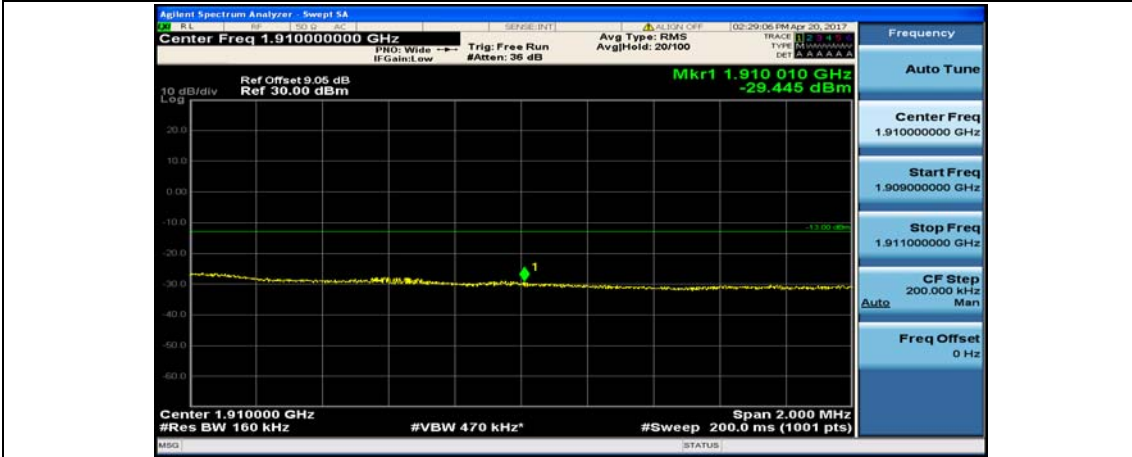

(Channel Bandwidth:15 MHz)_HCH_QPSK_37RB#18