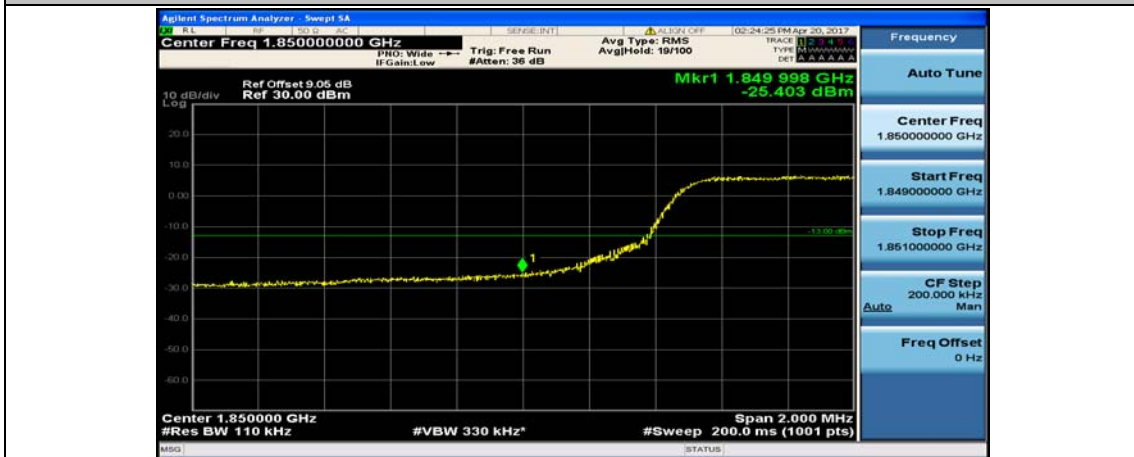

Channel Bandwidth: 10 MHz\_HCH\_QPSK\_50RB#0

Channel Bandwidth: 10 MHz\_LCH\_16QAM\_1RB#0

Channel Bandwidth: 10 MHz\_LCH\_16QAM\_1RB#24

Channel Bandwidth: 10 MHz\_LCH\_16QAM\_1RB#49

Channel Bandwidth: 10 MHz\_LCH\_16QAM\_25RB#0