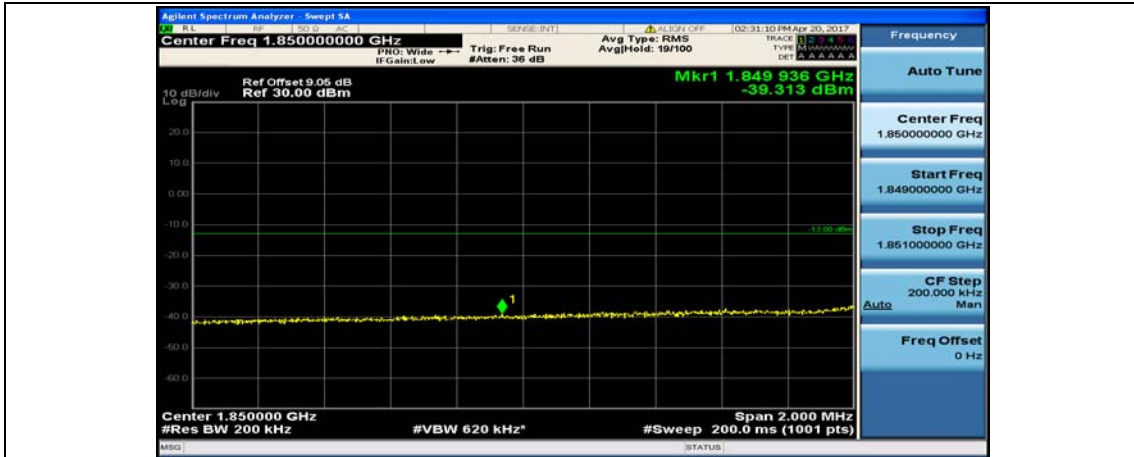

(Channel Bandwidth:20 MHz)\_LCH\_16QAM\_1RB#49

(Channel Bandwidth:20 MHz)\_LCH\_16QAM\_1RB#99

(Channel Bandwidth:20 MHz)\_LCH\_16QAM\_50RB#0

(Channel Bandwidth:20 MHz)\_LCH\_16QAM\_50RB#25

(Channel Bandwidth:20 MHz)\_LCH\_16QAM\_50RB#50