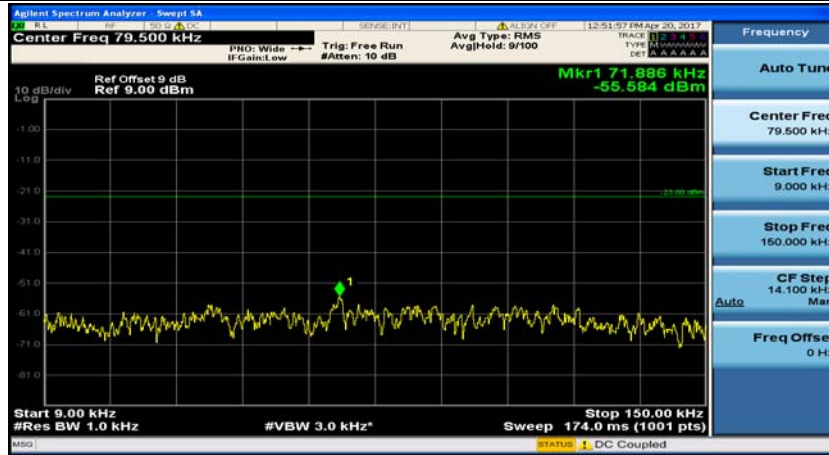

### Test Graphs

#### Channel Bandwidth: 1.4 MHz

(Channel Bandwidth: 1.4 MHz)\_MCH\_QPSK\_1RB#0

(Channel Bandwidth: 1.4 MHz)\_MCH\_QPSK\_1RB#3

(Channel Bandwidth: 1.4 MHz)\_HCH\_QPSK\_1RB#0

(Channel Bandwidth: 1.4 MHz)\_HCH\_QPSK\_1RB#3