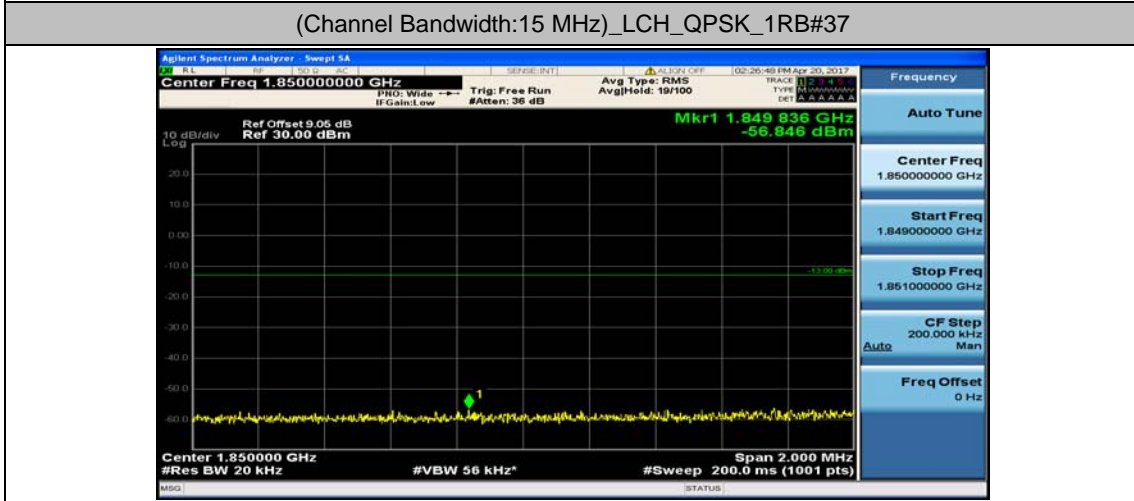

Channel Bandwidth: 15 MHz