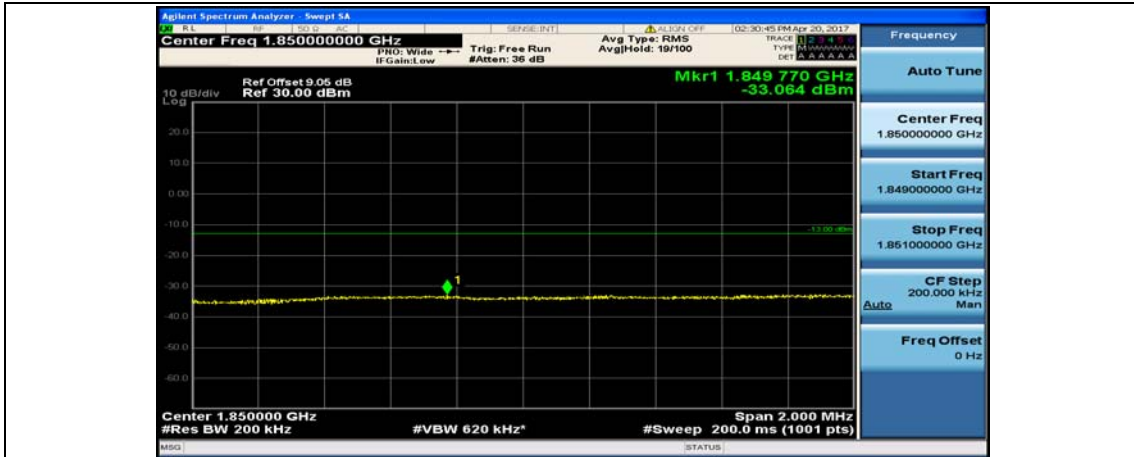

### Channel Bandwidth: 20 MHz

(Channel Bandwidth:20 MHz)\_LCH\_QPSK\_1RB#49

(Channel Bandwidth:20 MHz)\_LCH\_QPSK\_1RB#99

(Channel Bandwidth:20 MHz)\_LCH\_QPSK\_50RB#0

(Channel Bandwidth:20 MHz)\_LCH\_QPSK\_50RB#25