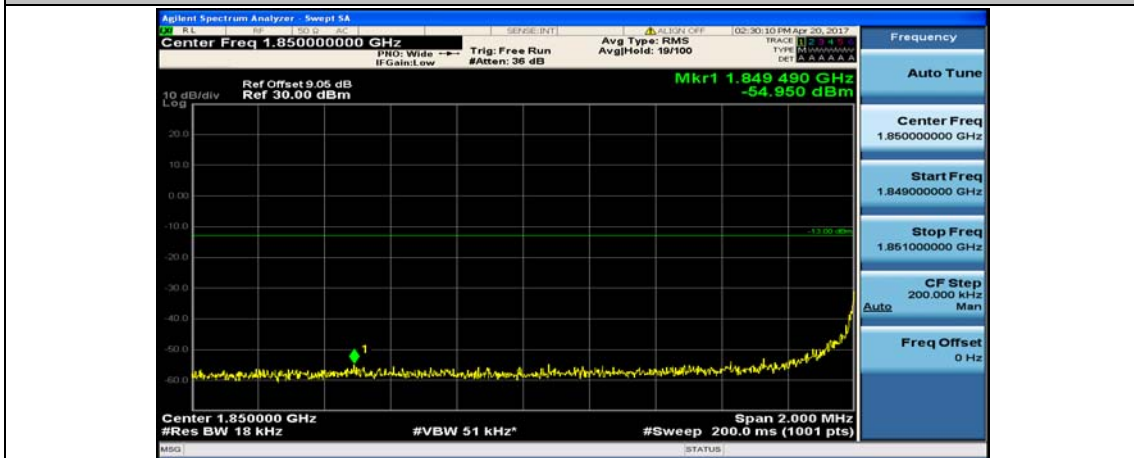

(Channel Bandwidth:15 MHz)\_HCH\_16QAM\_37RB#0

(Channel Bandwidth:15 MHz)\_HCH\_16QAM\_37RB#18

(Channel Bandwidth:15 MHz)\_HCH\_16QAM\_37RB#38

(Channel Bandwidth:15 MHz)\_HCH\_16QAM\_75RB#0

### Channel Bandwidth: 20 MHz

(Channel Bandwidth:20 MHz)\_LCH\_QPSK\_1RB#49

(Channel Bandwidth:20 MHz)\_LCH\_QPSK\_1RB#99

(Channel Bandwidth:20 MHz)\_LCH\_QPSK\_50RB#0

(Channel Bandwidth:20 MHz)\_LCH\_QPSK\_50RB#25