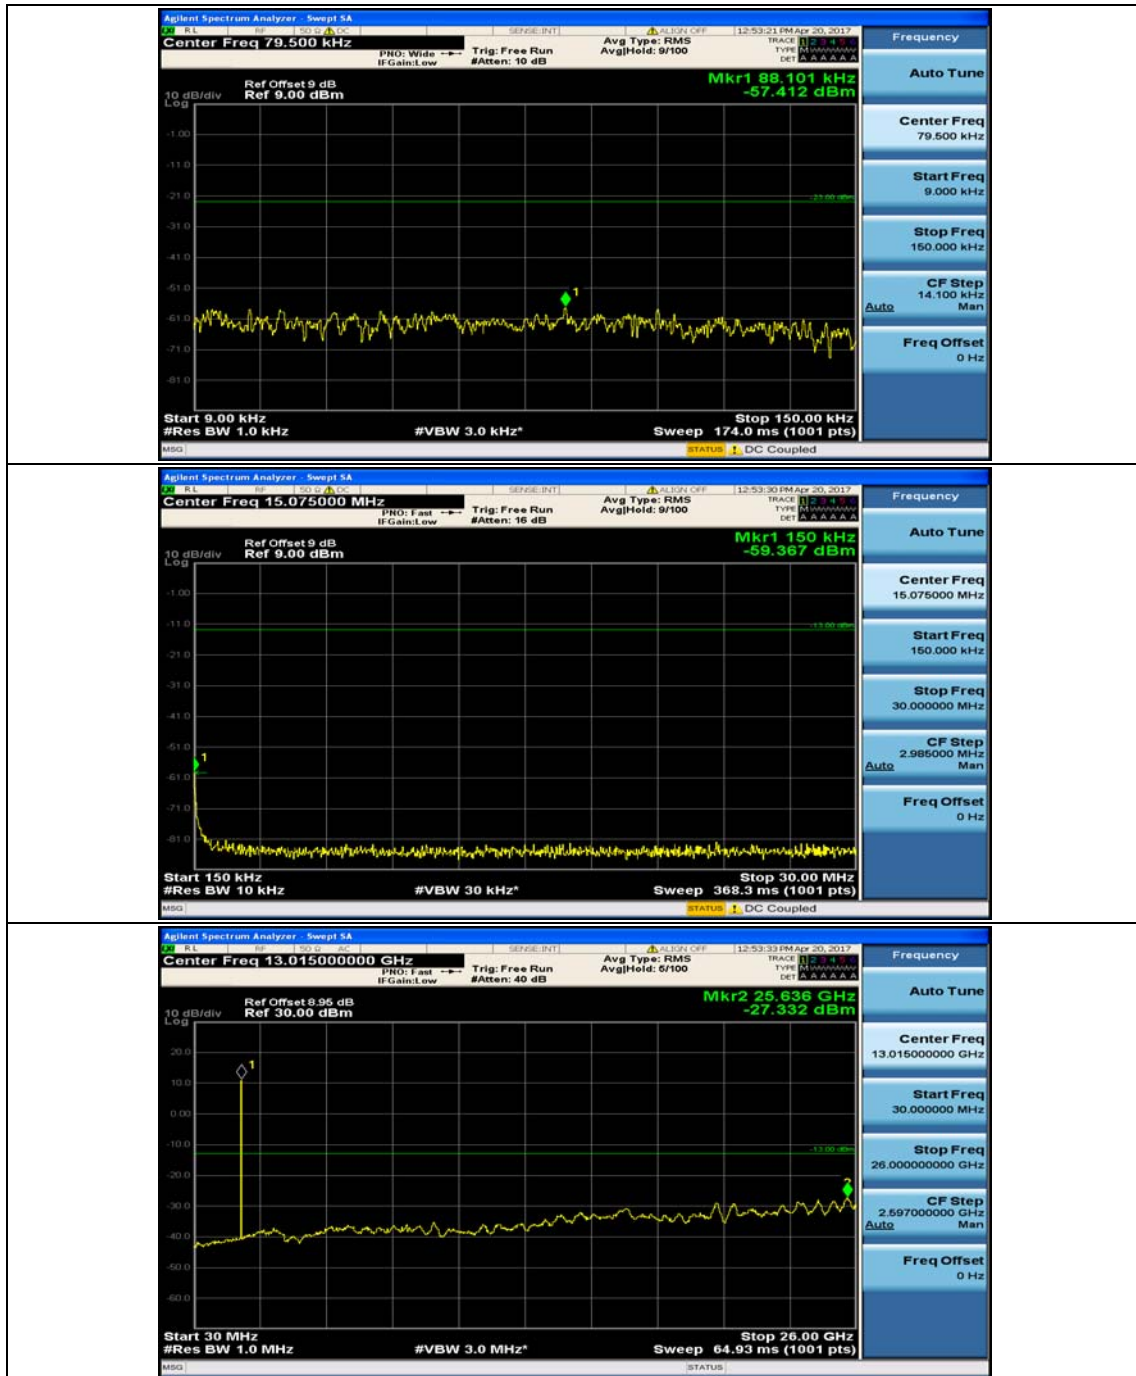

### Test Graphs

(Channel Bandwidth: 1.4 MHz)\_LCH\_16QAM\_1RB#0

(Channel Bandwidth: 1.4 MHz)\_LCH\_16QAM\_1RB#3

(Channel Bandwidth: 1.4 MHz)\_MCH\_16QAM\_1RB#0

(Channel Bandwidth: 1.4 MHz)\_MCH\_16QAM\_1RB#3

(Channel Bandwidth: 1.4 MHz)\_HCH\_16QAM\_1RB#0

(Channel Bandwidth: 1.4 MHz)\_HCH\_16QAM\_1RB#3