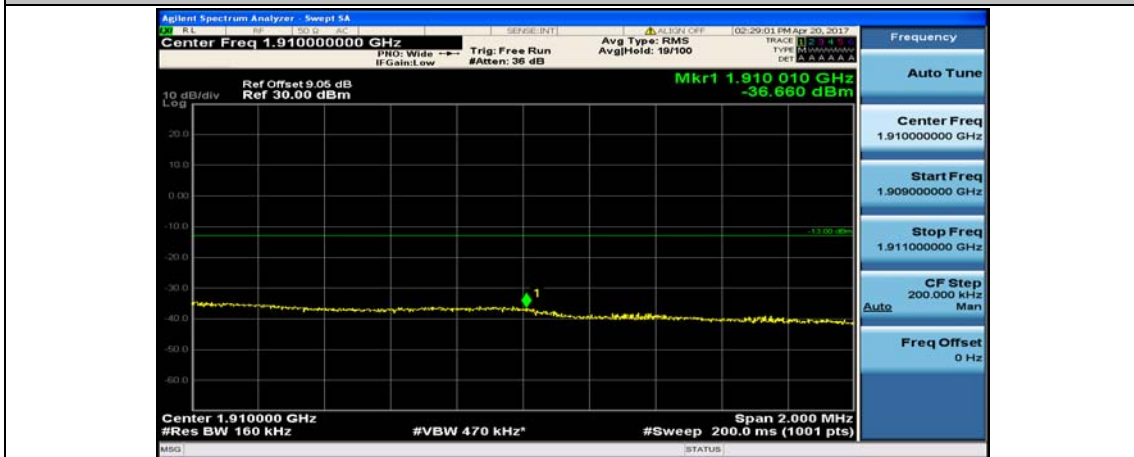

(Channel Bandwidth:15 MHz)_HCH_QPSK_37RB#0