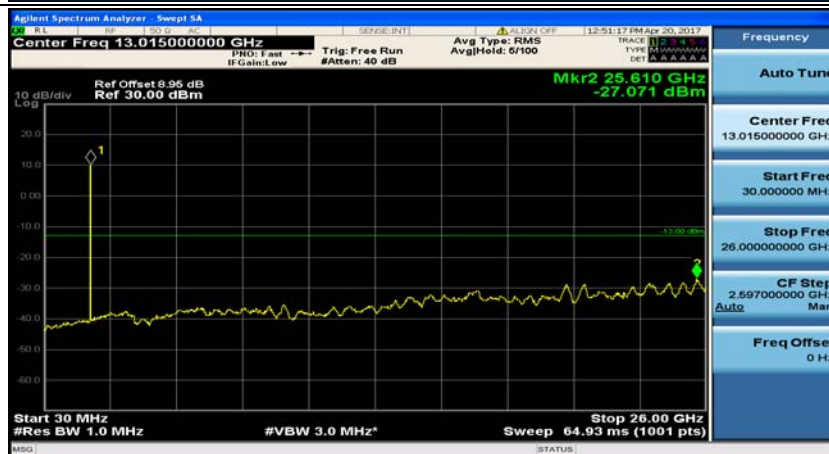

(Channel Bandwidth: 1.4 MHz)\_LCH\_16QAM\_1RB#0

(Channel Bandwidth: 1.4 MHz)\_LCH\_16QAM\_1RB#3

(Channel Bandwidth: 1.4 MHz)\_MCH\_16QAM\_1RB#0

(Channel Bandwidth: 1.4 MHz)\_MCH\_16QAM\_1RB#3

(Channel Bandwidth: 1.4 MHz)\_HCH\_16QAM\_1RB#0

(Channel Bandwidth: 1.4 MHz)\_HCH\_16QAM\_1RB#3