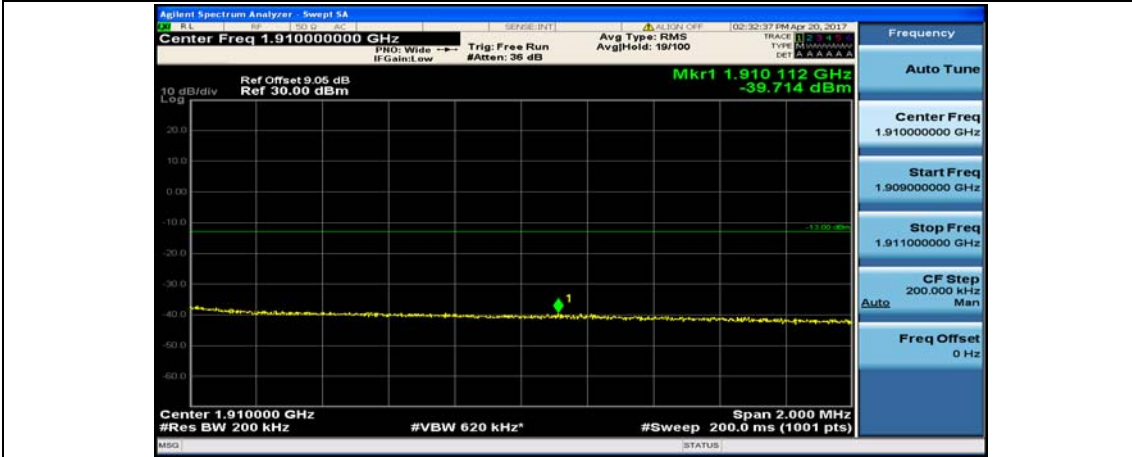

(Channel Bandwidth:20 MHz)\_LCH\_16QAM\_100RB#0

(Channel Bandwidth:20 MHz)\_HCH\_16QAM\_1RB#0

(Channel Bandwidth:20 MHz)\_HCH\_16QAM\_1RB#49

(Channel Bandwidth:20 MHz)\_HCH\_16QAM\_1RB#99

(Channel Bandwidth:20 MHz)\_HCH\_16QAM\_50RB#0