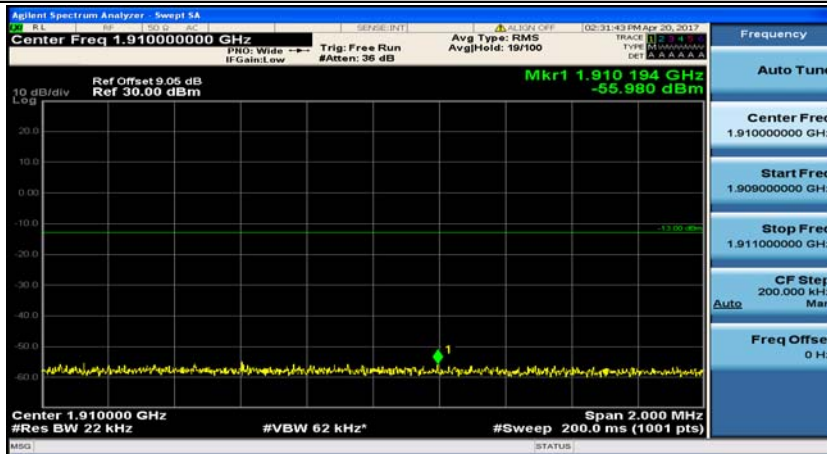

(Channel Bandwidth:20 MHz)\_LCH\_QPSK\_50RB#50

(Channel Bandwidth:20 MHz)\_LCH\_QPSK\_100RB#0

(Channel Bandwidth:20 MHz)\_HCH\_QPSK\_1RB#0

(Channel Bandwidth:20 MHz)\_HCH\_QPSK\_1RB#49

(Channel Bandwidth:20 MHz)\_HCH\_QPSK\_1RB#99