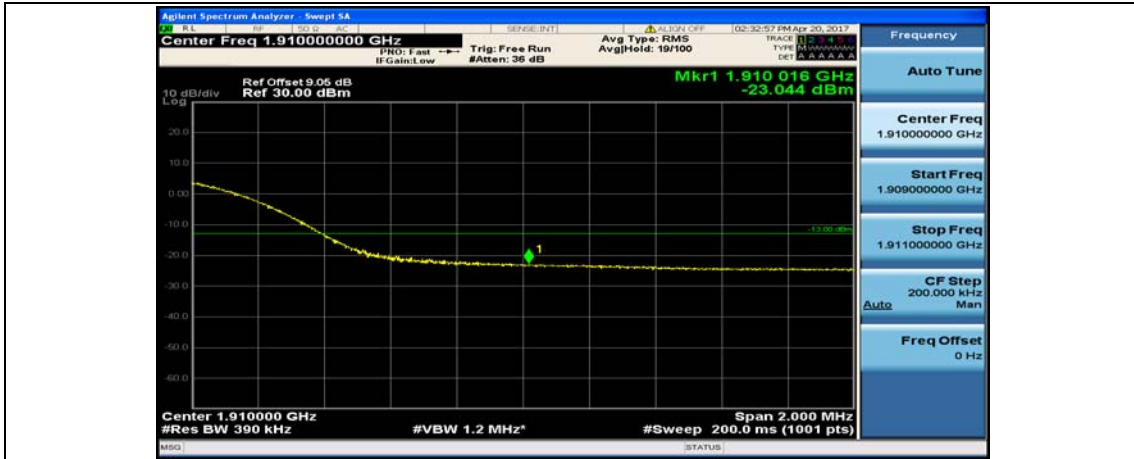

(Channel Bandwidth:20 MHz)\_HCH\_QPSK\_50RB#0

(Channel Bandwidth:20 MHz)\_HCH\_QPSK\_50RB#25

(Channel Bandwidth:20 MHz)\_HCH\_QPSK\_50RB#50

(Channel Bandwidth:20 MHz)\_HCH\_QPSK\_100RB#0

(Channel Bandwidth:20 MHz)\_LCH\_16QAM\_1RB#0