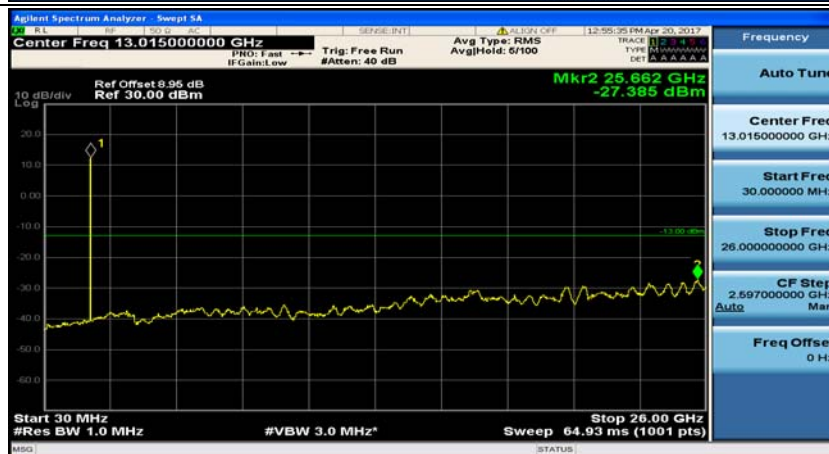

(Channel Bandwidth: 3 MHz)_MCH_QPSK_1RB#7