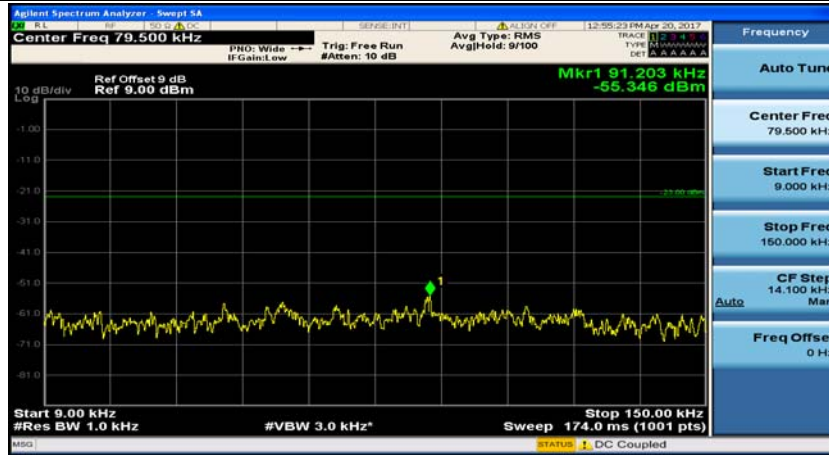

(Channel Bandwidth: 3 MHz)_MCH_QPSK_1RB#0