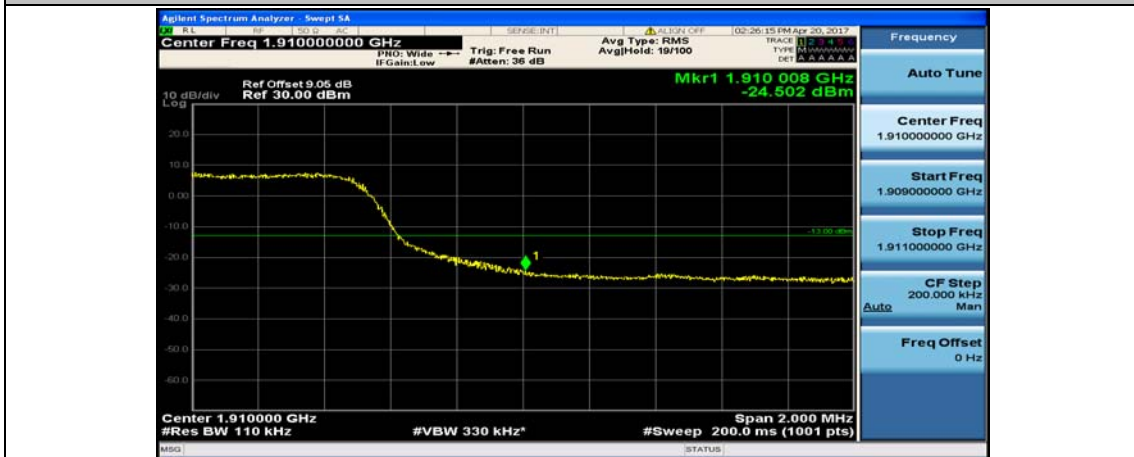

Channel Bandwidth: 10 MHz_HCH_16QAM_25RB#25