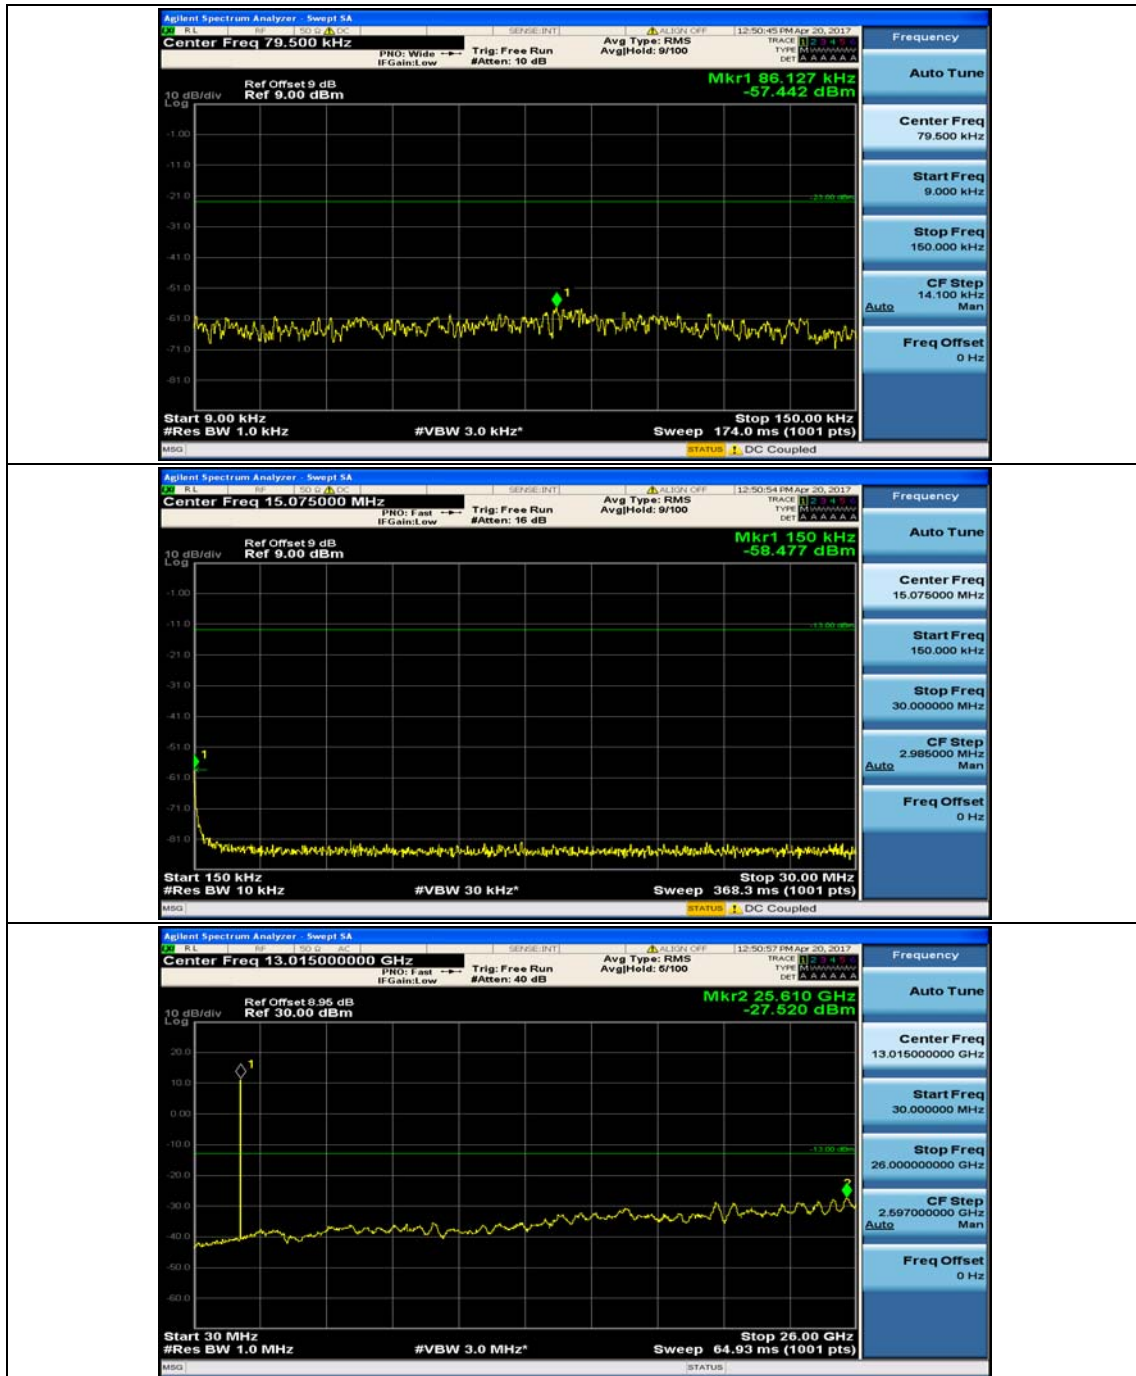

### Test Graphs

#### Channel Bandwidth: 1.4 MHz

(Channel Bandwidth: 1.4 MHz)\_MCH\_QPSK\_1RB#0

(Channel Bandwidth: 1.4 MHz)\_MCH\_QPSK\_1RB#3

(Channel Bandwidth: 1.4 MHz)\_HCH\_QPSK\_1RB#0

(Channel Bandwidth: 1.4 MHz)\_HCH\_QPSK\_1RB#3