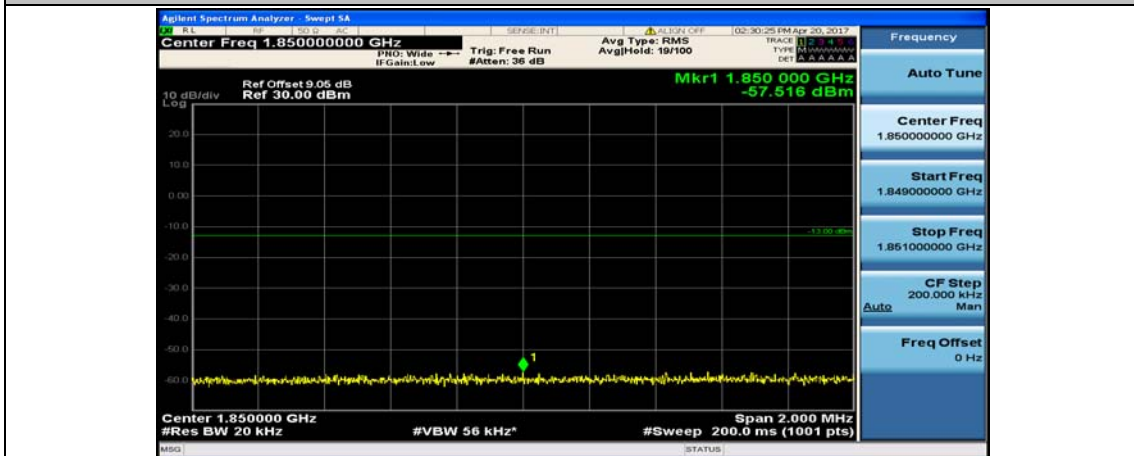

(Channel Bandwidth:20 MHz)_LCH_16QAM_1RB#49