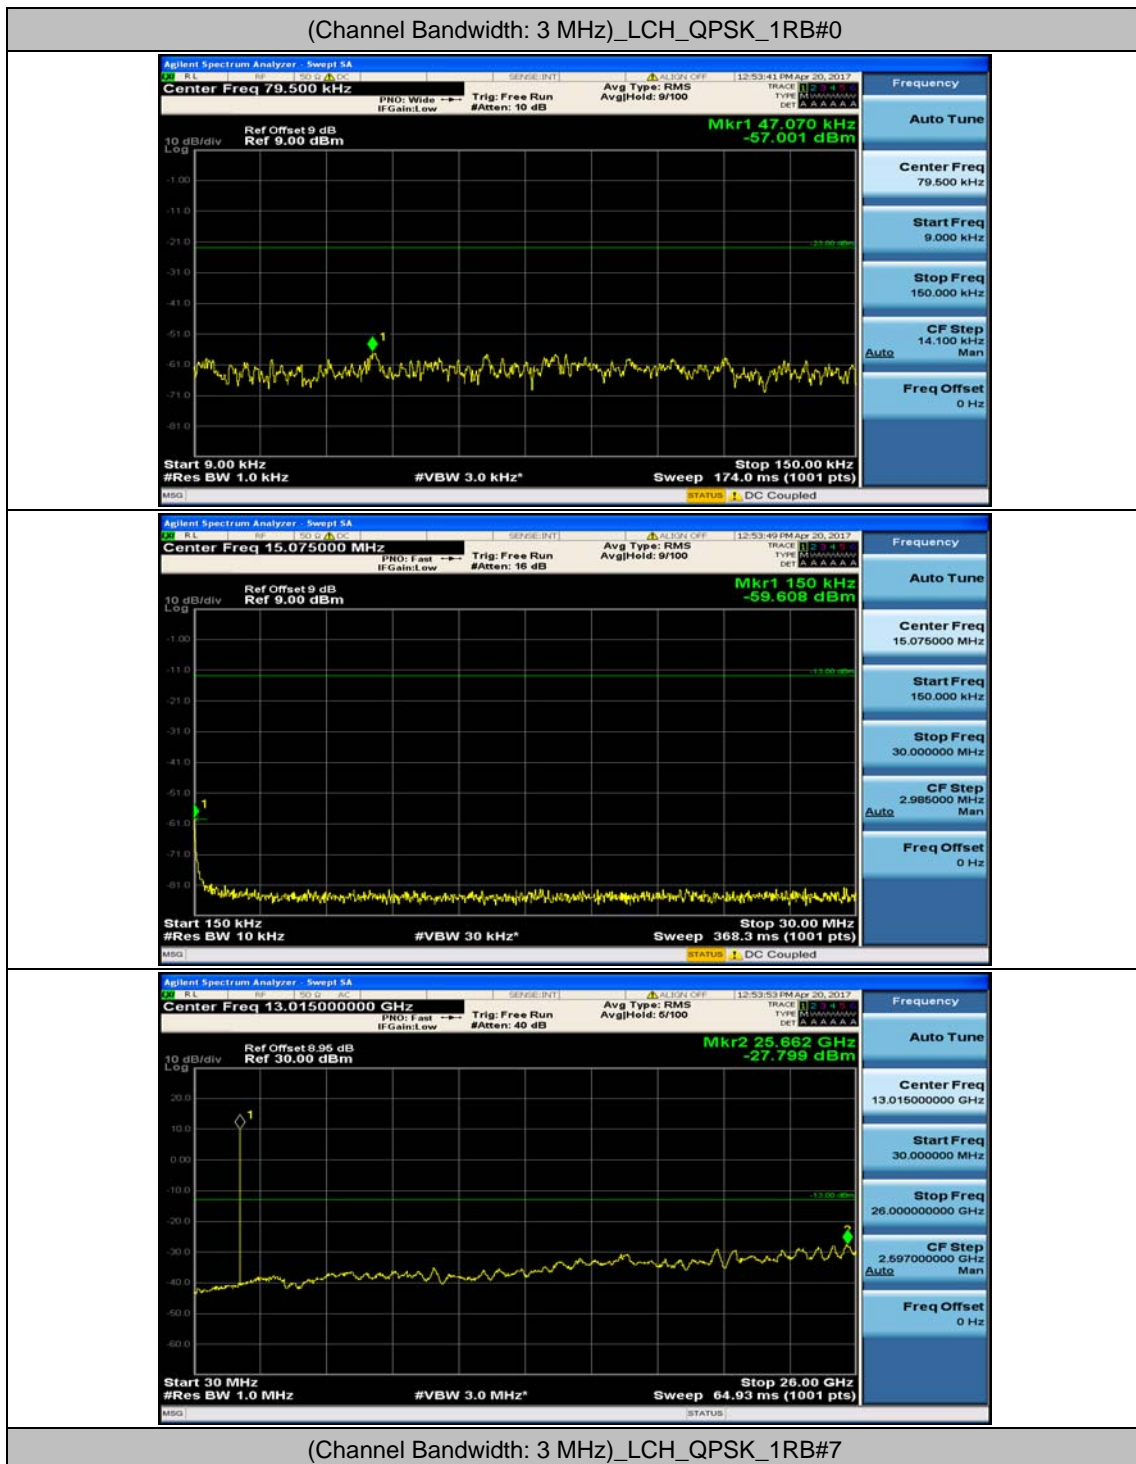

Channel Bandwidth: 3 MHz