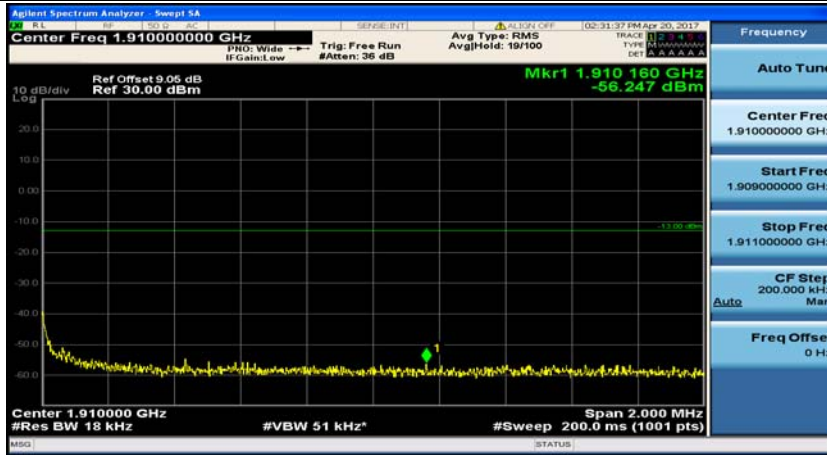

(Channel Bandwidth:20 MHz)_HCH_QPSK_1RB#0