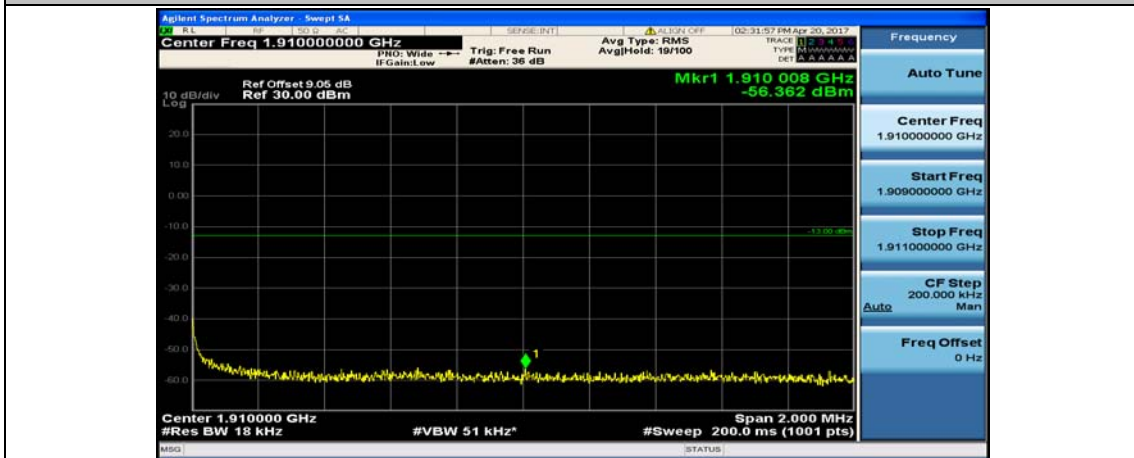

(Channel Bandwidth:20 MHz)_HCH_16QAM_1RB#0