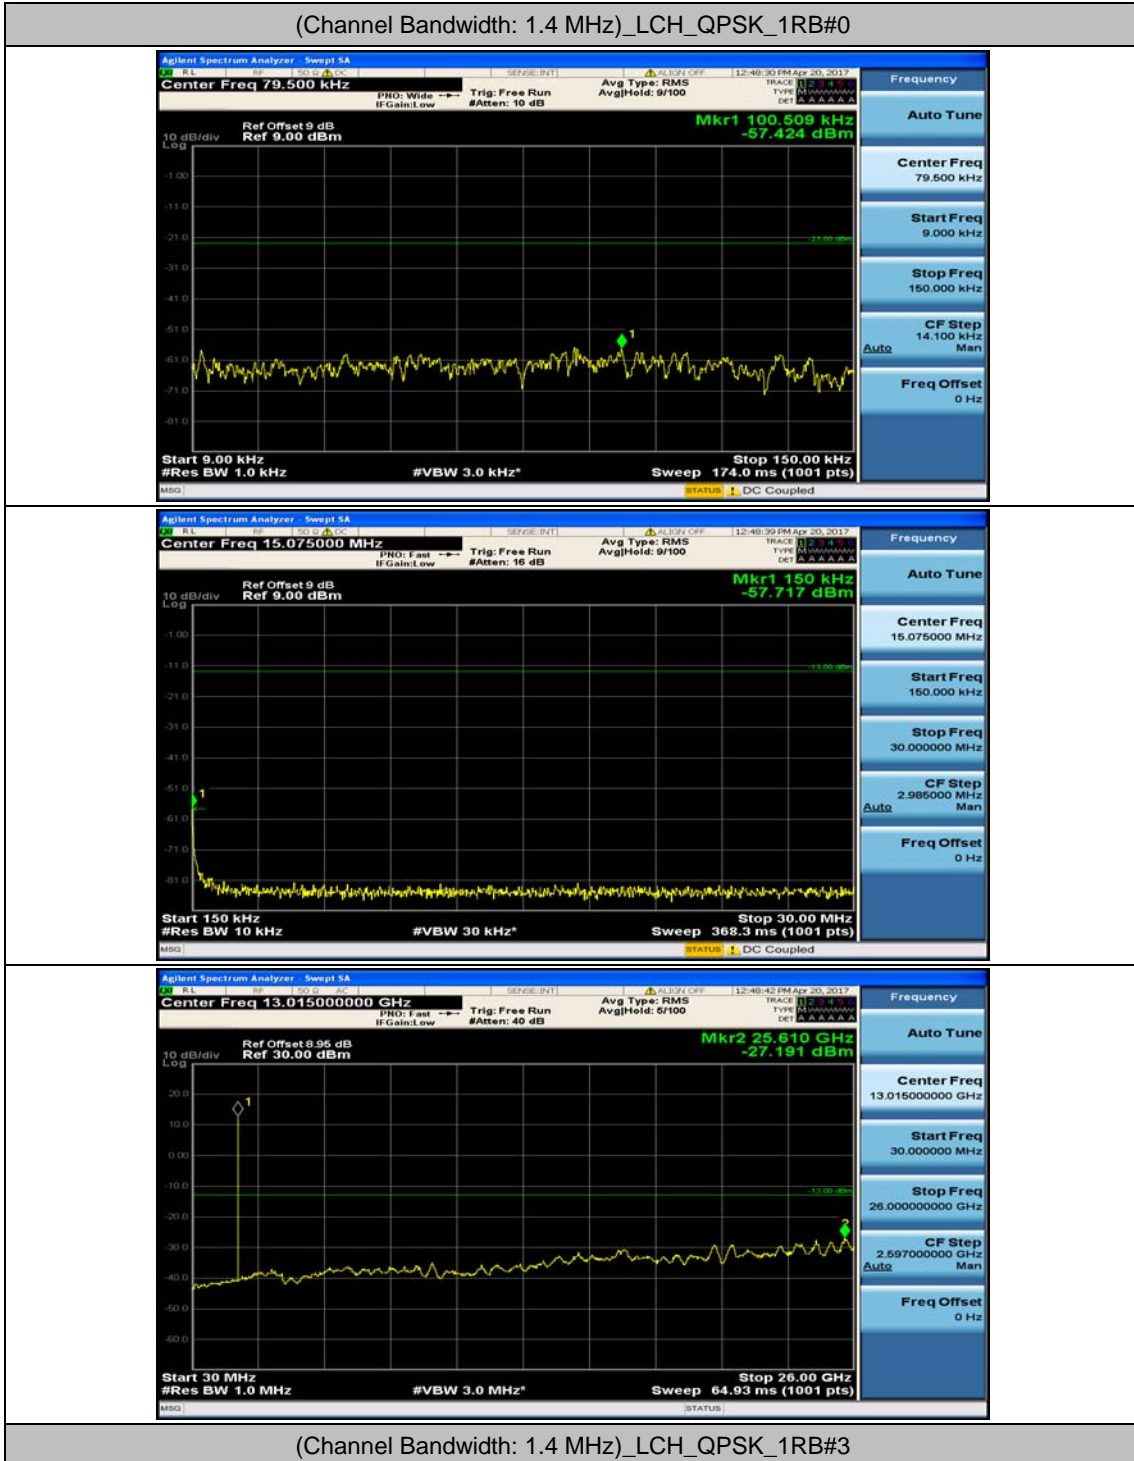

Appendix E: Conducted Spurious Emission

Test Graphs

Channel Bandwidth: 1.4 MHz