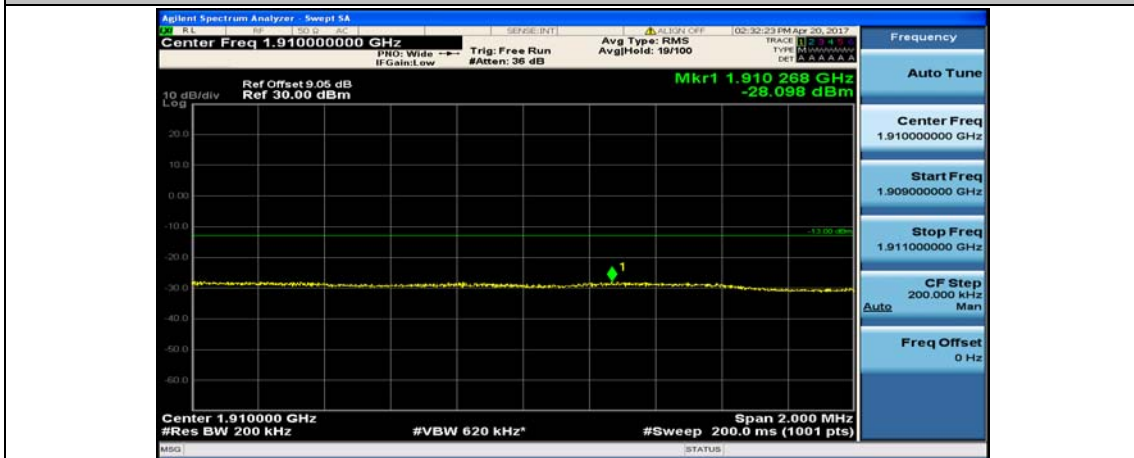

(Channel Bandwidth:20 MHz)_HCH_QPSK_50RB#25