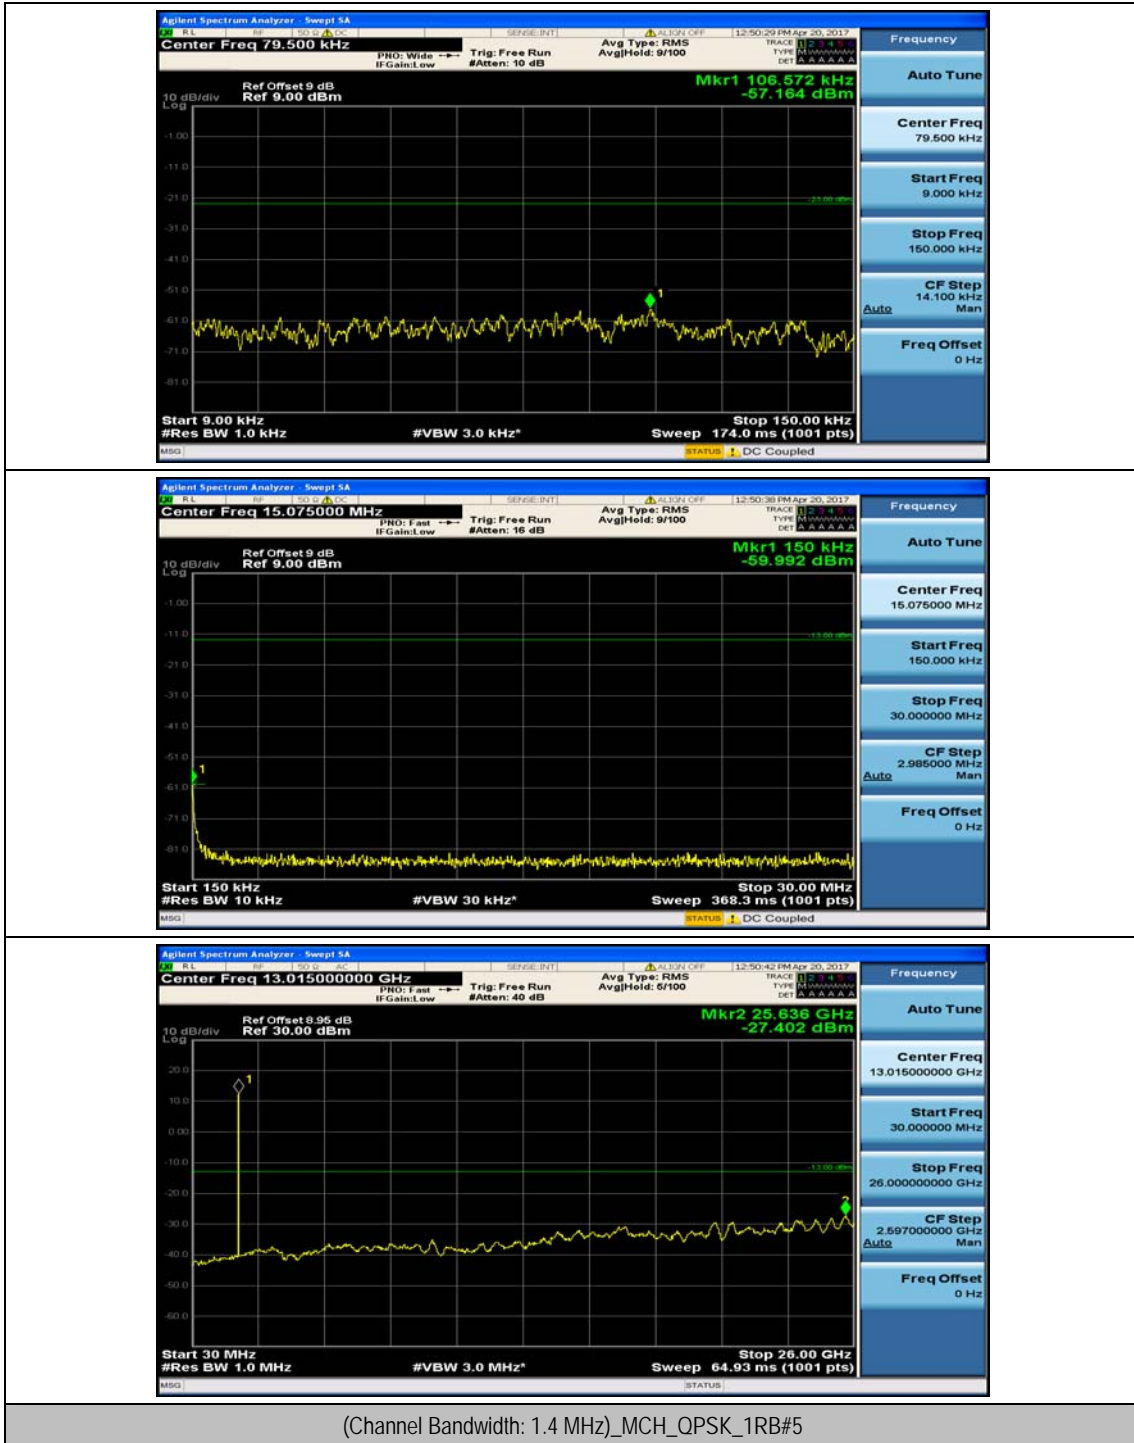

### Test Graphs

#### Channel Bandwidth: 1.4 MHz

(Channel Bandwidth: 1.4 MHz)\_MCH\_QPSK\_1RB#0

(Channel Bandwidth: 1.4 MHz)\_MCH\_QPSK\_1RB#3

(Channel Bandwidth: 1.4 MHz)\_HCH\_QPSK\_1RB#0

(Channel Bandwidth: 1.4 MHz)\_HCH\_QPSK\_1RB#3