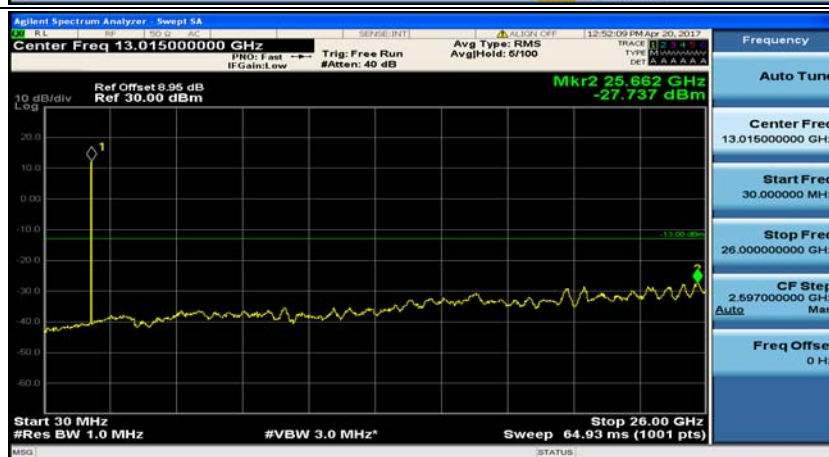

### Test Graphs

#### Channel Bandwidth: 1.4 MHz

(Channel Bandwidth: 1.4 MHz)\_MCH\_QPSK\_1RB#0

(Channel Bandwidth: 1.4 MHz)\_MCH\_QPSK\_1RB#3

(Channel Bandwidth: 1.4 MHz)\_HCH\_QPSK\_1RB#0

(Channel Bandwidth: 1.4 MHz)\_HCH\_QPSK\_1RB#3