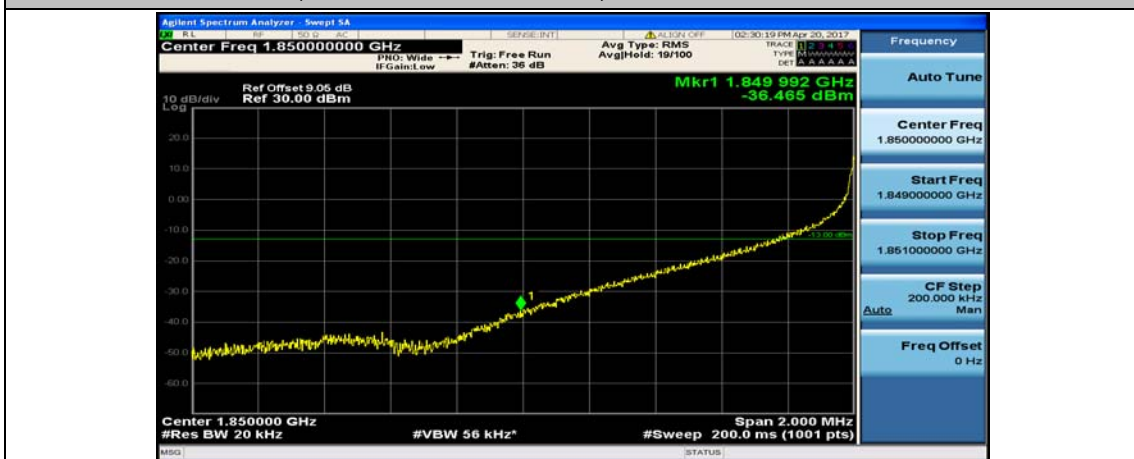

(Channel Bandwidth:20 MHz)\_HCH\_QPSK\_50RB#0

(Channel Bandwidth:20 MHz)\_HCH\_QPSK\_50RB#25

(Channel Bandwidth:20 MHz)\_HCH\_QPSK\_50RB#50

(Channel Bandwidth:20 MHz)\_HCH\_QPSK\_100RB#0

(Channel Bandwidth:20 MHz)\_LCH\_16QAM\_1RB#0