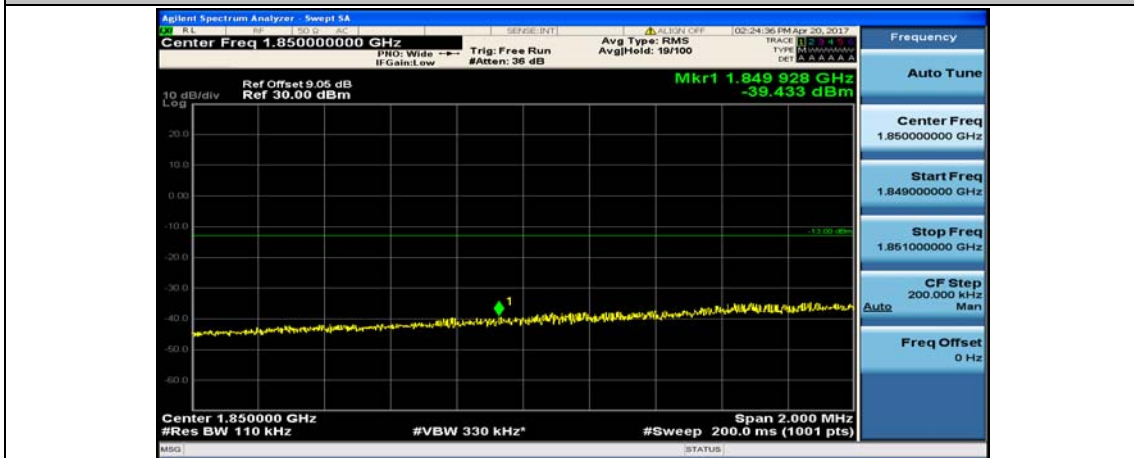

Channel Bandwidth: 10 MHz\_HCH\_QPSK\_50RB#0

Channel Bandwidth: 10 MHz\_LCH\_16QAM\_1RB#0

Channel Bandwidth: 10 MHz\_LCH\_16QAM\_1RB#24

Channel Bandwidth: 10 MHz\_LCH\_16QAM\_1RB#49

Channel Bandwidth: 10 MHz\_LCH\_16QAM\_25RB#0

Channel Bandwidth: 10 MHz\_LCH\_16QAM\_25RB#12

Channel Bandwidth: 10 MHz\_LCH\_16QAM\_25RB#25

Channel Bandwidth: 10 MHz\_LCH\_16QAM\_50RB#0

Channel Bandwidth: 10 MHz\_HCH\_16QAM\_1RB#0

Channel Bandwidth: 10 MHz\_HCH\_16QAM\_25RB#12