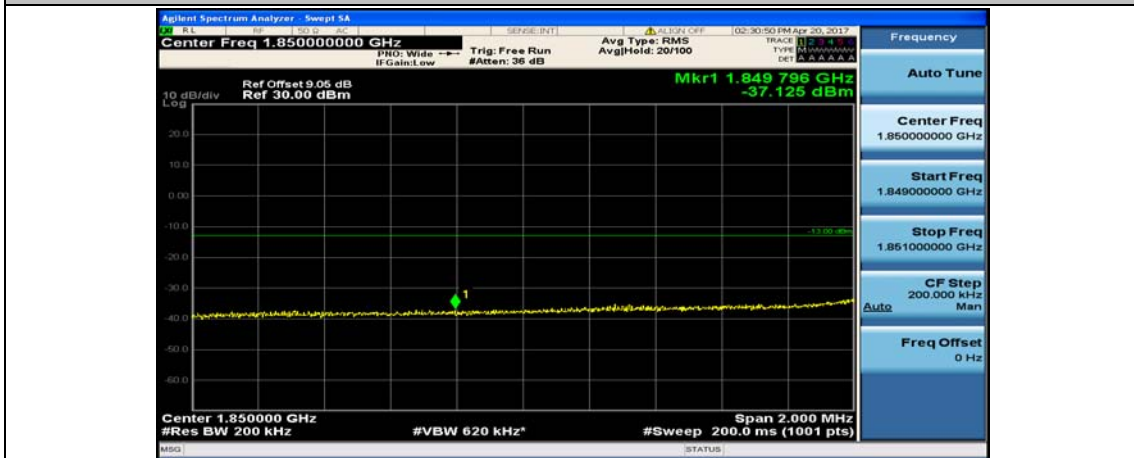

(Channel Bandwidth:20 MHz)_LCH_QPSK_50RB#50