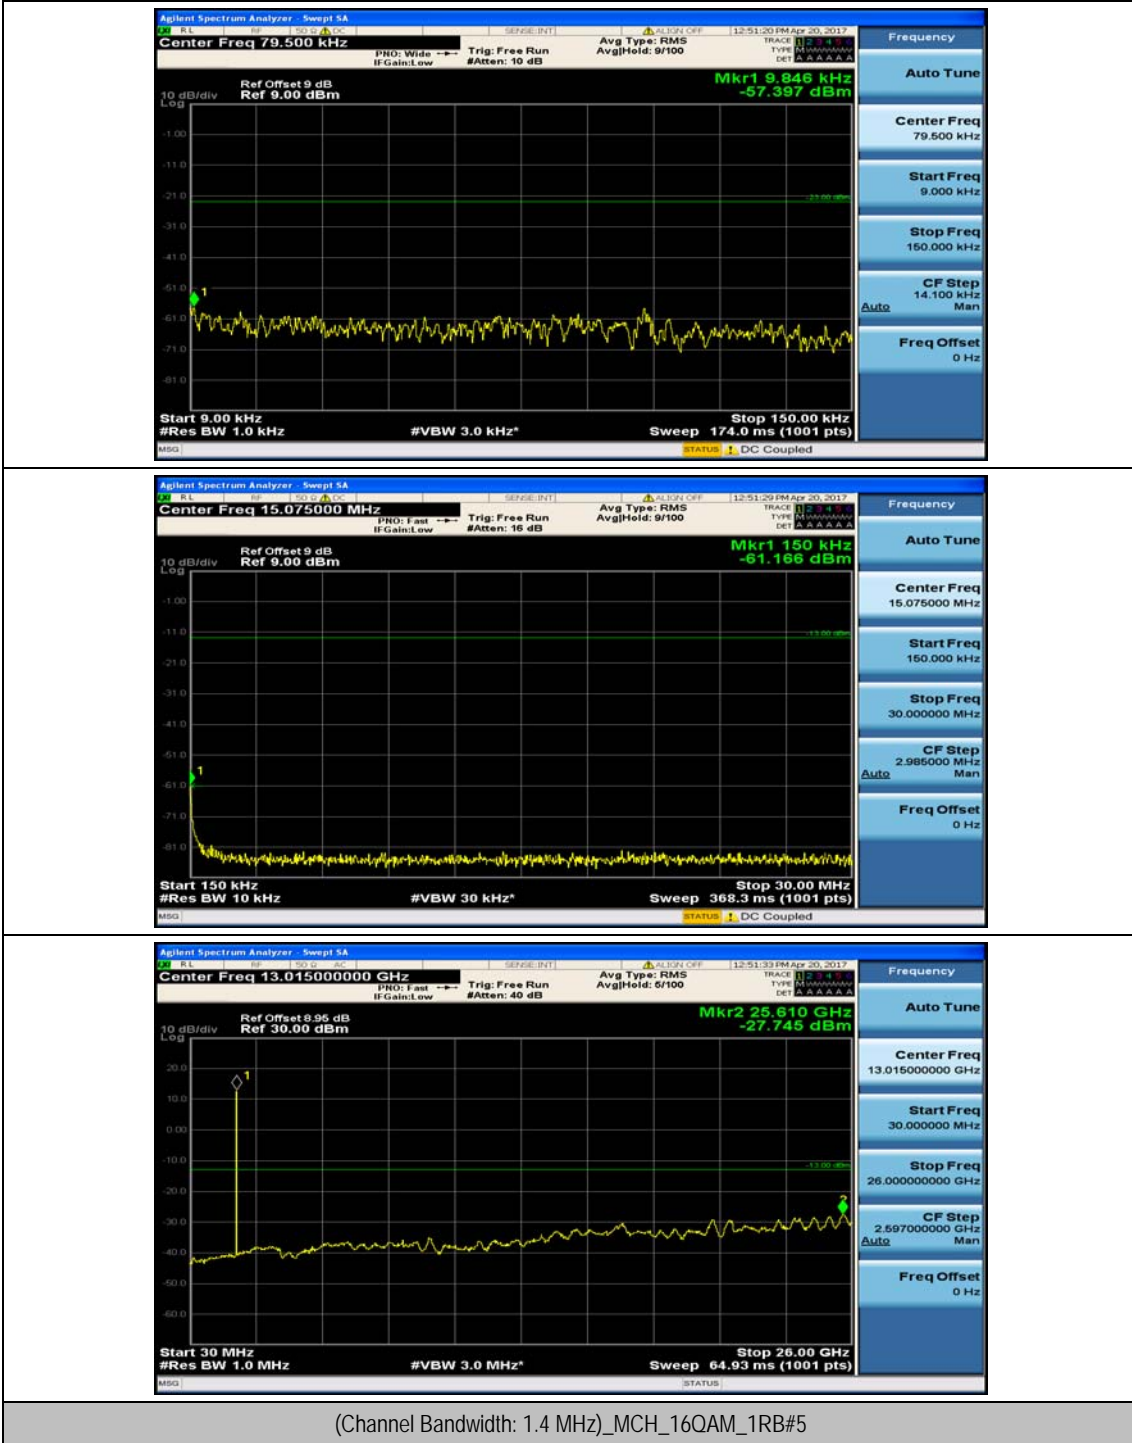

### Test Graphs

(Channel Bandwidth: 1.4 MHz)\_LCH\_16QAM\_1RB#0

(Channel Bandwidth: 1.4 MHz)\_LCH\_16QAM\_1RB#3

(Channel Bandwidth: 1.4 MHz)\_MCH\_16QAM\_1RB#0

(Channel Bandwidth: 1.4 MHz)\_MCH\_16QAM\_1RB#3

(Channel Bandwidth: 1.4 MHz)\_HCH\_16QAM\_1RB#0

(Channel Bandwidth: 1.4 MHz)\_HCH\_16QAM\_1RB#3