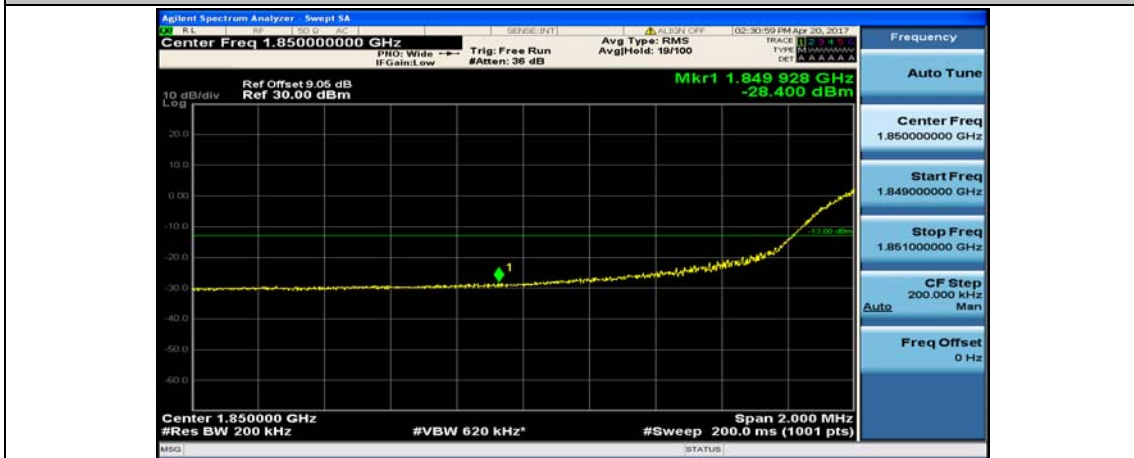

(Channel Bandwidth:20 MHz)_LCH_16QAM_50RB#0