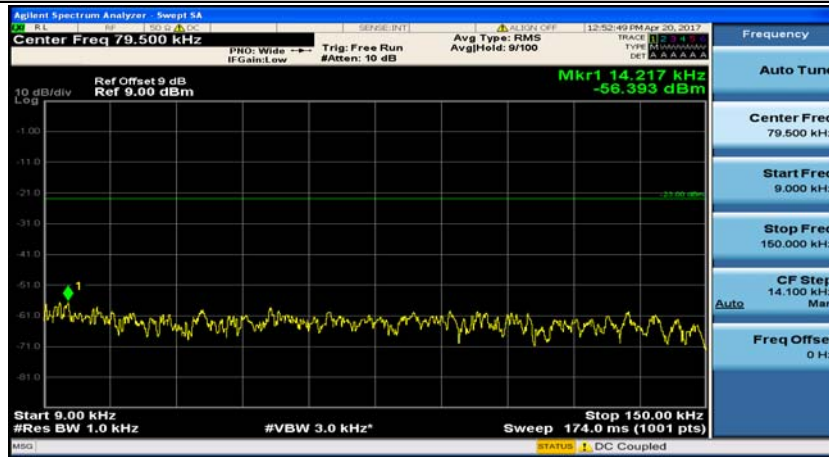

(Channel Bandwidth: 1.4 MHz)\_LCH\_16QAM\_1RB#0

(Channel Bandwidth: 1.4 MHz)\_LCH\_16QAM\_1RB#3

(Channel Bandwidth: 1.4 MHz)\_MCH\_16QAM\_1RB#0

(Channel Bandwidth: 1.4 MHz)\_MCH\_16QAM\_1RB#3

(Channel Bandwidth: 1.4 MHz)\_HCH\_16QAM\_1RB#0

(Channel Bandwidth: 1.4 MHz)\_HCH\_16QAM\_1RB#3