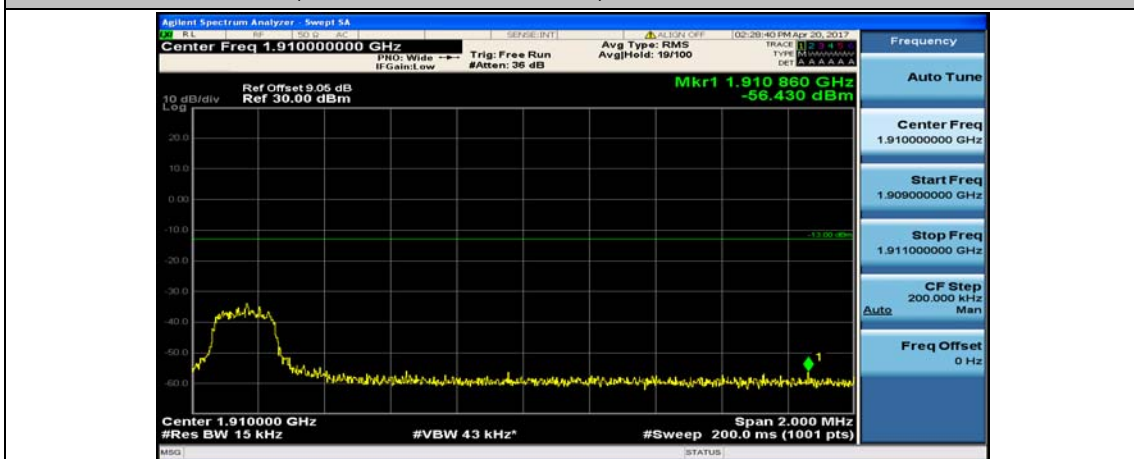

(Channel Bandwidth:15 MHz)_HCH_16QAM_1RB#0