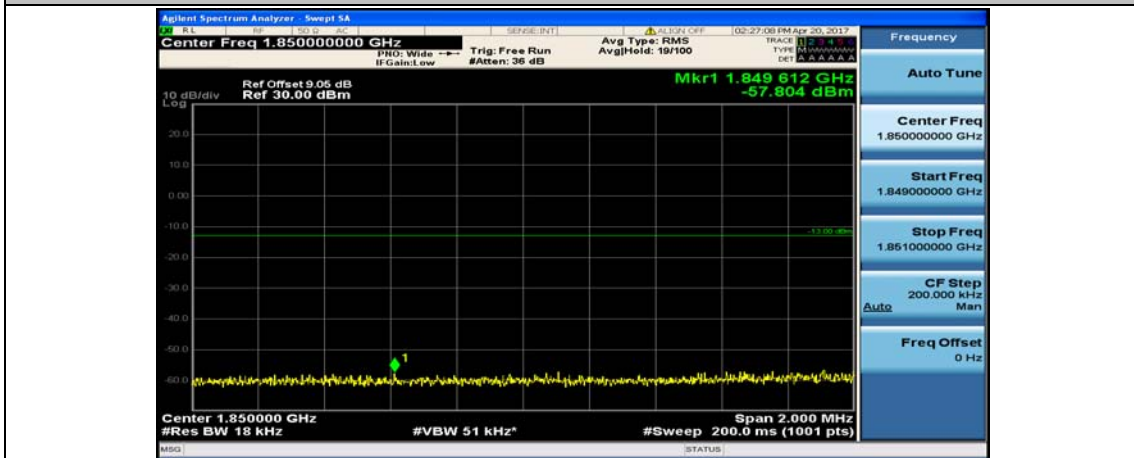

(Channel Bandwidth:15 MHz)_LCH_16QAM_1RB#37