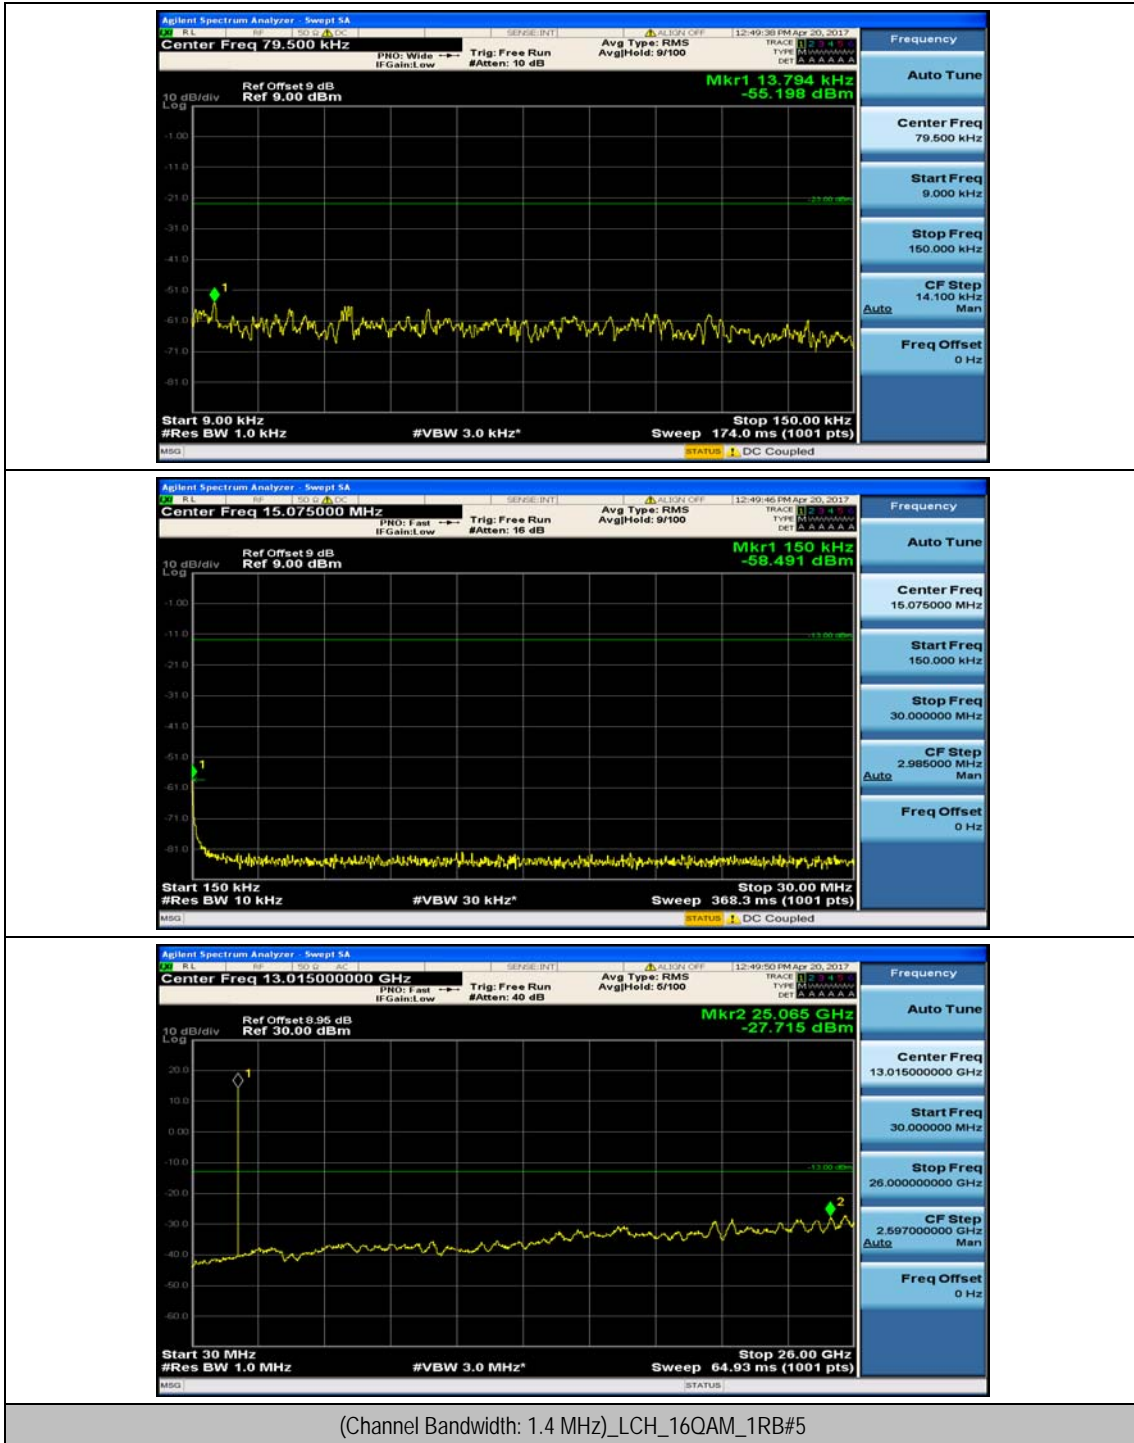

(Channel Bandwidth: 1.4 MHz)_LCH_16QAM_1RB#3