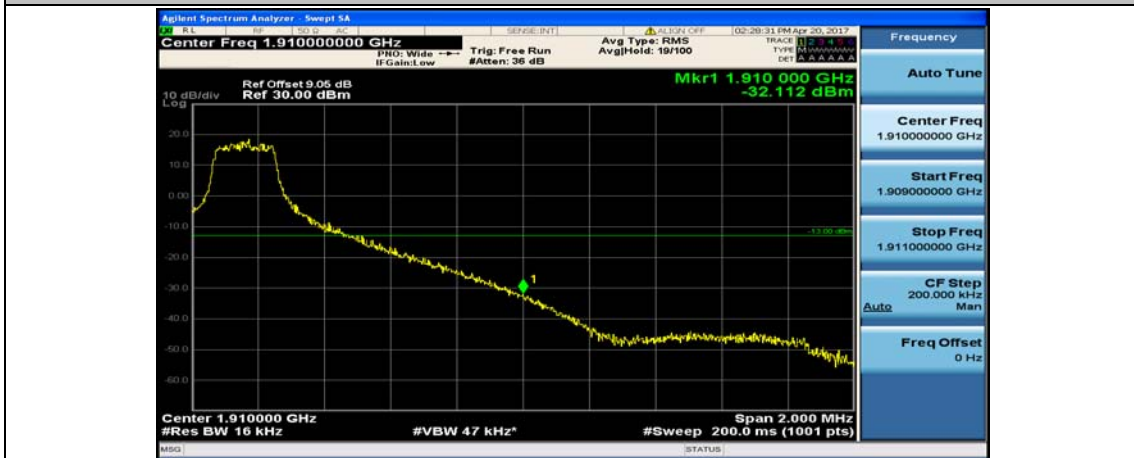

(Channel Bandwidth:15 MHz)_HCH_QPSK_1RB#74