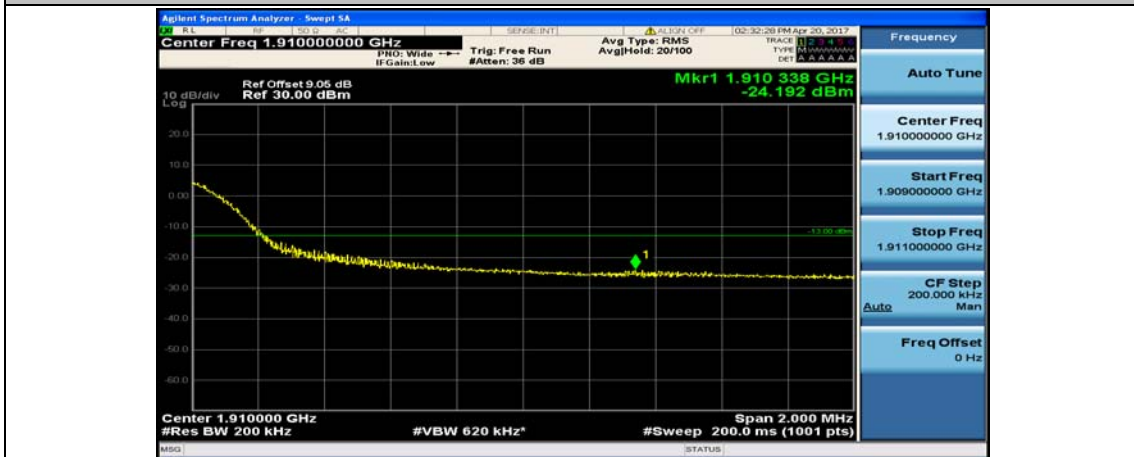

(Channel Bandwidth:20 MHz)_HCH_QPSK_50RB#50