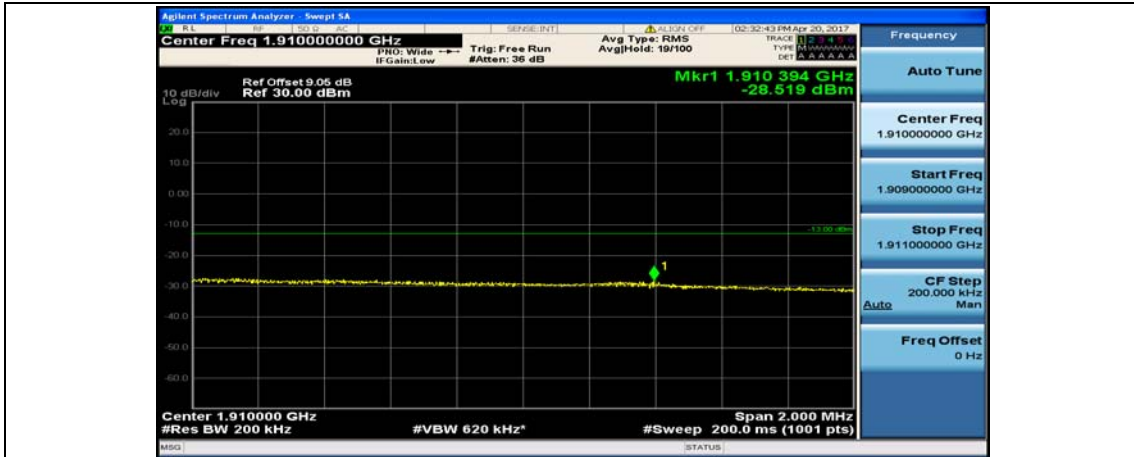

(Channel Bandwidth:20 MHz)_HCH_16QAM_50RB#25