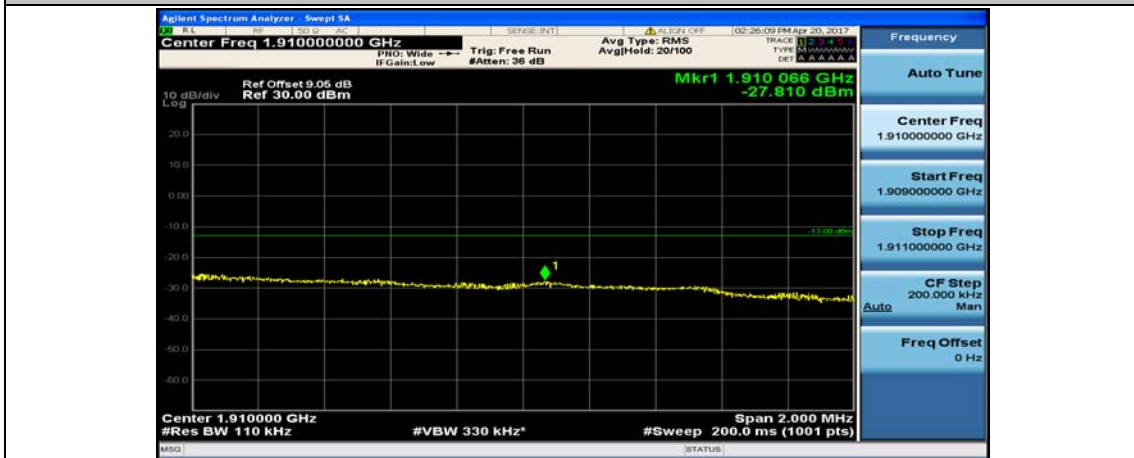

Channel Bandwidth: 10 MHz\_LCH\_16QAM\_25RB#12

Channel Bandwidth: 10 MHz\_LCH\_16QAM\_25RB#25

Channel Bandwidth: 10 MHz\_LCH\_16QAM\_50RB#0

Channel Bandwidth: 10 MHz\_HCH\_16QAM\_1RB#0

Channel Bandwidth: 10 MHz\_HCH\_16QAM\_25RB#12