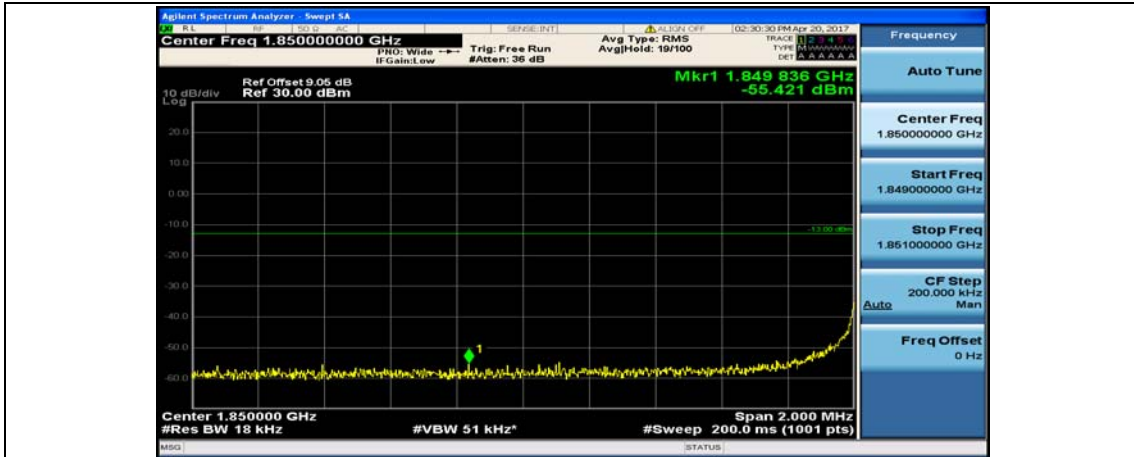

(Channel Bandwidth:20 MHz)_LCH_16QAM_1RB#99