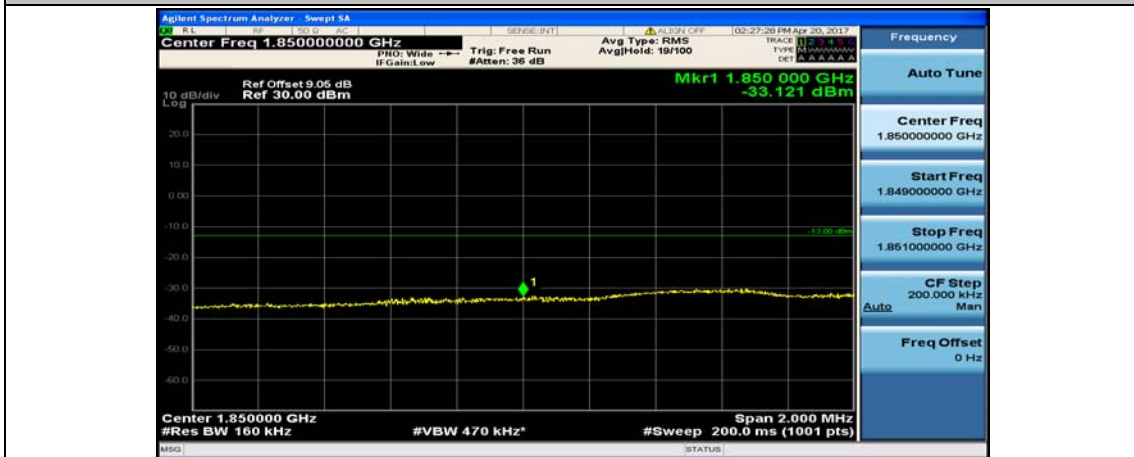

Channel Bandwidth: 10 MHz\_HCH\_16QAM\_25RB#25

Channel Bandwidth: 10 MHz\_HCH\_16QAM\_50RB#0

Channel Bandwidth: 15 MHz

(Channel Bandwidth:15 MHz)\_LCH\_QPSK\_1RB#74

(Channel Bandwidth:15 MHz)\_LCH\_QPSK\_37RB#0

(Channel Bandwidth:15 MHz)\_LCH\_QPSK\_37RB#18

(Channel Bandwidth:15 MHz)\_LCH\_QPSK\_37RB#38

(Channel Bandwidth:15 MHz)\_LCH\_QPSK\_75RB#0

(Channel Bandwidth:15 MHz)\_HCH\_QPSK\_1RB#0

(Channel Bandwidth:15 MHz)\_HCH\_QPSK\_1RB#37