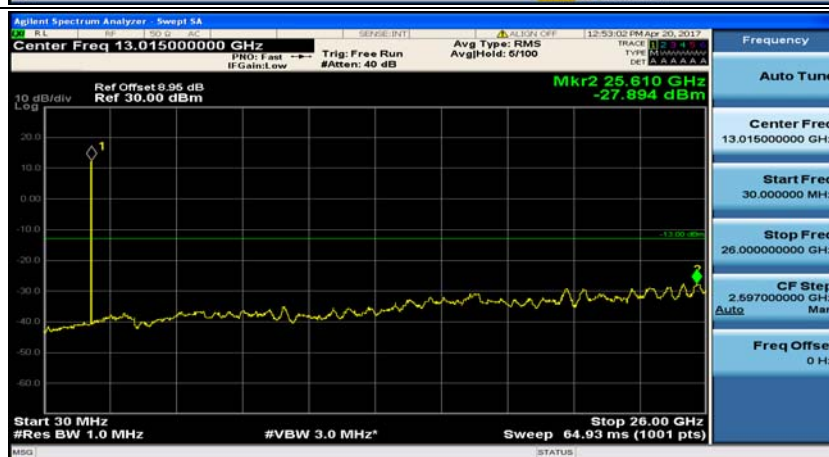

(Channel Bandwidth: 1.4 MHz)\_LCH\_16QAM\_1RB#0

(Channel Bandwidth: 1.4 MHz)\_LCH\_16QAM\_1RB#3

(Channel Bandwidth: 1.4 MHz)\_MCH\_16QAM\_1RB#0

(Channel Bandwidth: 1.4 MHz)\_MCH\_16QAM\_1RB#3

(Channel Bandwidth: 1.4 MHz)\_HCH\_16QAM\_1RB#0

(Channel Bandwidth: 1.4 MHz)\_HCH\_16QAM\_1RB#3