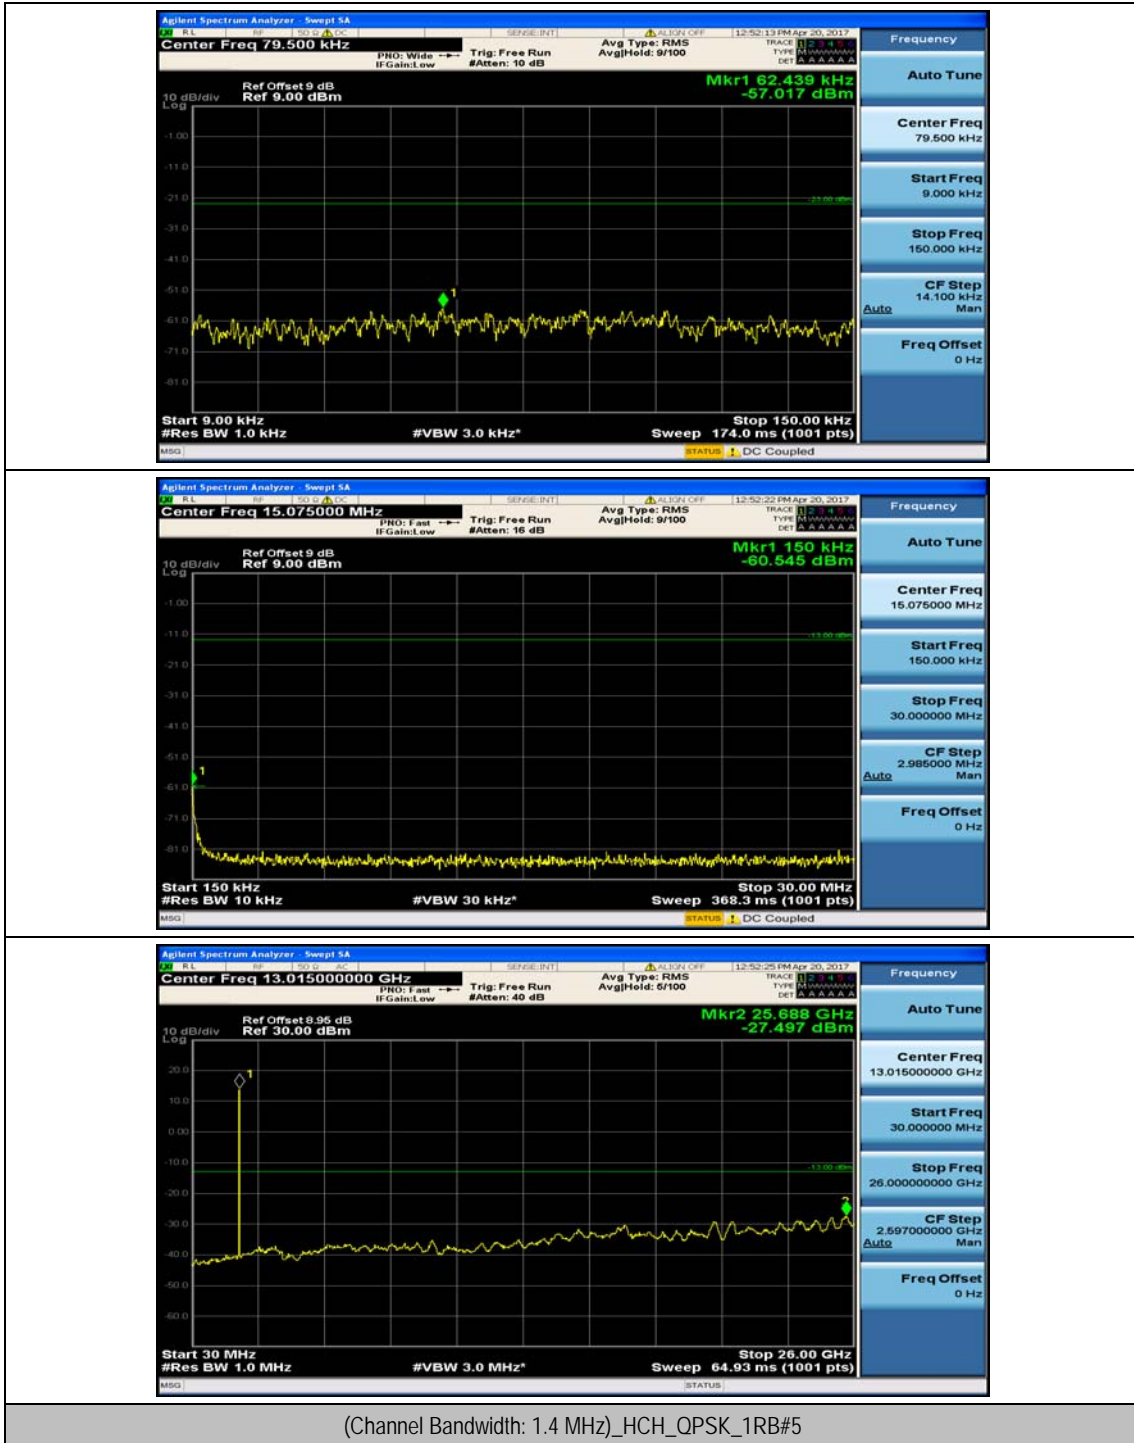

### Test Graphs

#### Channel Bandwidth: 1.4 MHz

(Channel Bandwidth: 1.4 MHz)\_MCH\_QPSK\_1RB#0

(Channel Bandwidth: 1.4 MHz)\_MCH\_QPSK\_1RB#3

(Channel Bandwidth: 1.4 MHz)\_HCH\_QPSK\_1RB#0

(Channel Bandwidth: 1.4 MHz)\_HCH\_QPSK\_1RB#3