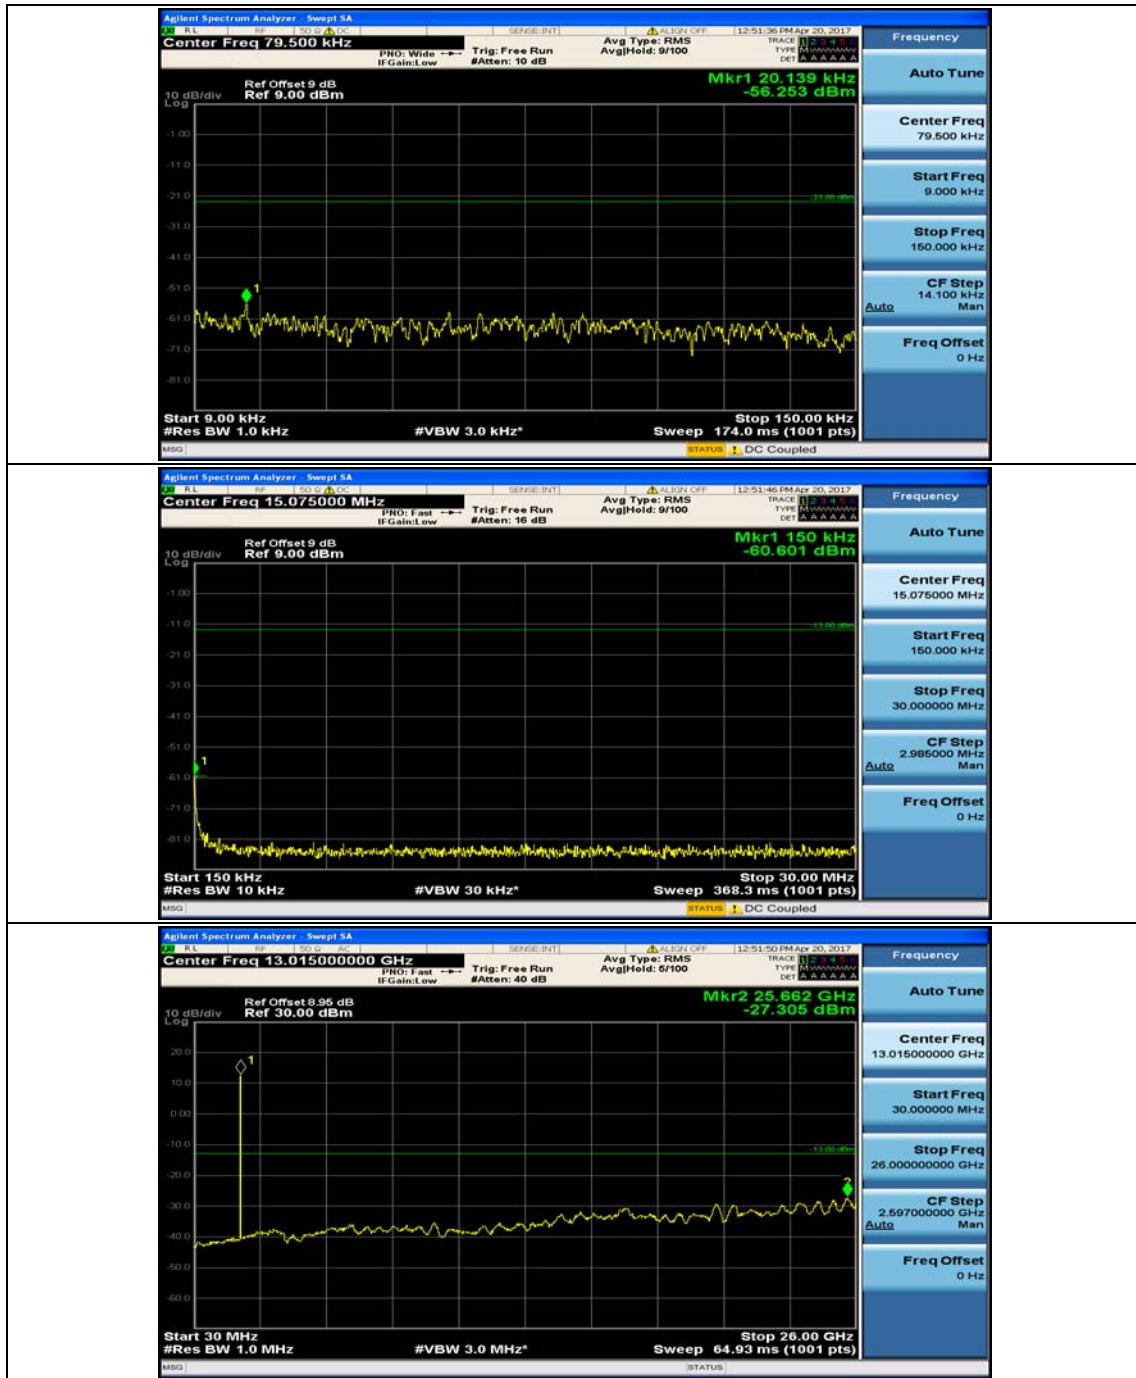

### Test Graphs

(Channel Bandwidth: 1.4 MHz)\_LCH\_16QAM\_1RB#0

(Channel Bandwidth: 1.4 MHz)\_LCH\_16QAM\_1RB#3

(Channel Bandwidth: 1.4 MHz)\_MCH\_16QAM\_1RB#0

(Channel Bandwidth: 1.4 MHz)\_MCH\_16QAM\_1RB#3

(Channel Bandwidth: 1.4 MHz)\_HCH\_16QAM\_1RB#0

(Channel Bandwidth: 1.4 MHz)\_HCH\_16QAM\_1RB#3