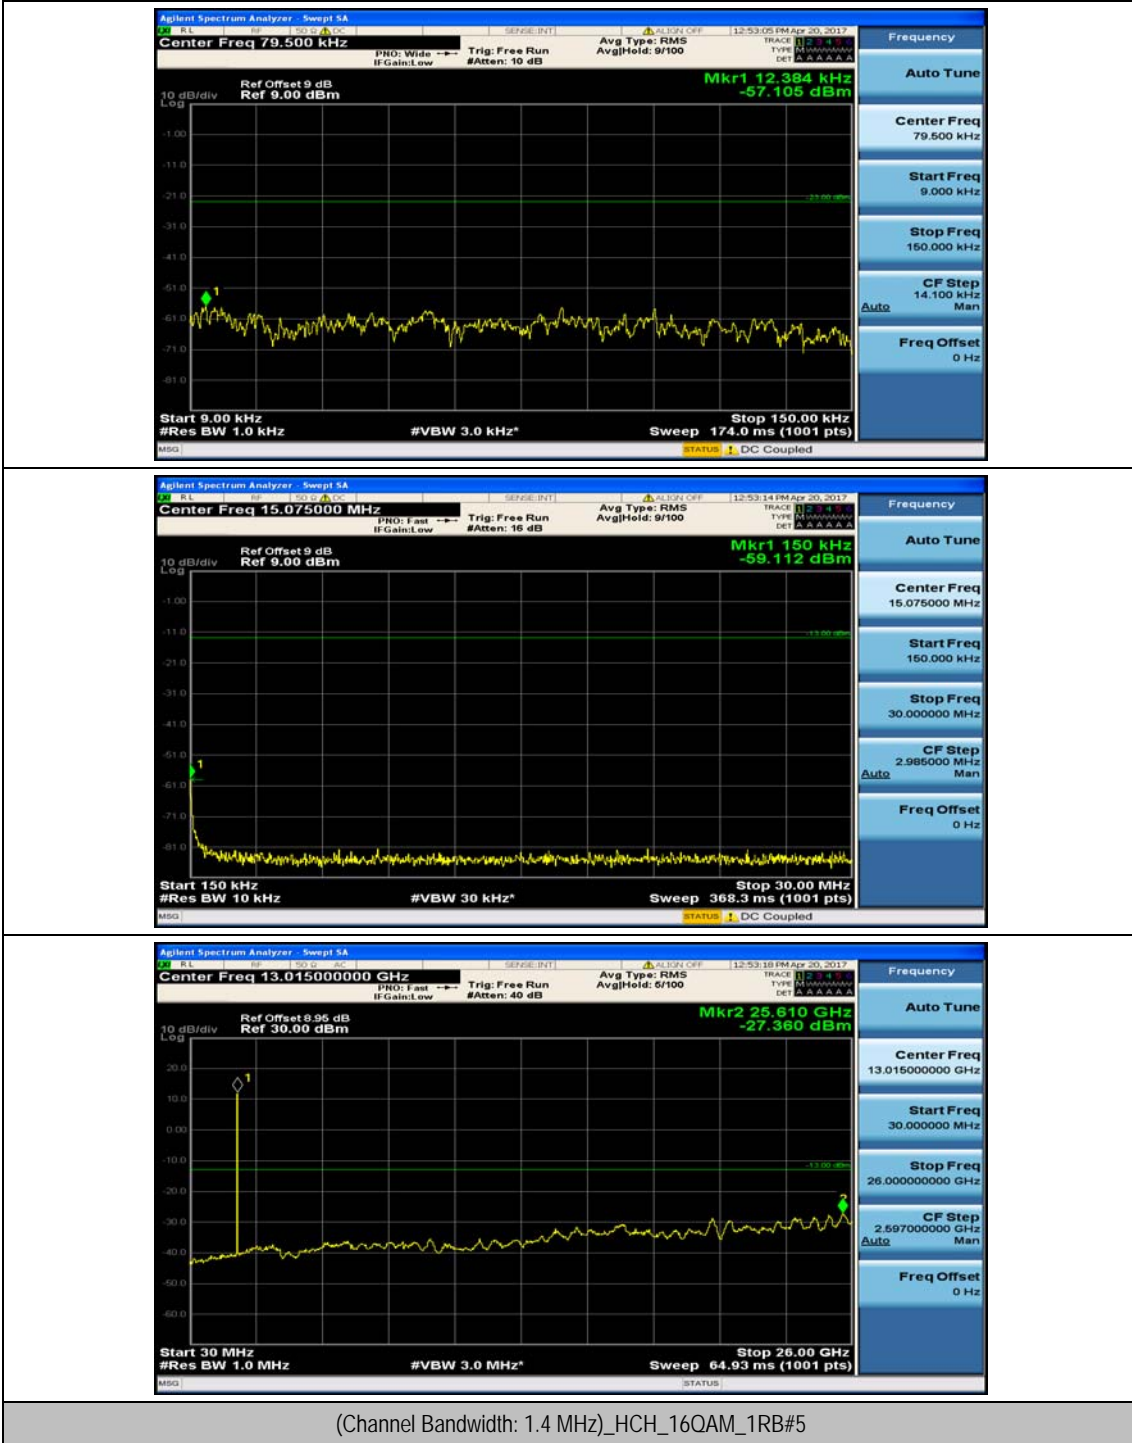

### Test Graphs

(Channel Bandwidth: 1.4 MHz)\_LCH\_16QAM\_1RB#0

(Channel Bandwidth: 1.4 MHz)\_LCH\_16QAM\_1RB#3

(Channel Bandwidth: 1.4 MHz)\_MCH\_16QAM\_1RB#0

(Channel Bandwidth: 1.4 MHz)\_MCH\_16QAM\_1RB#3

(Channel Bandwidth: 1.4 MHz)\_HCH\_16QAM\_1RB#0

(Channel Bandwidth: 1.4 MHz)\_HCH\_16QAM\_1RB#3