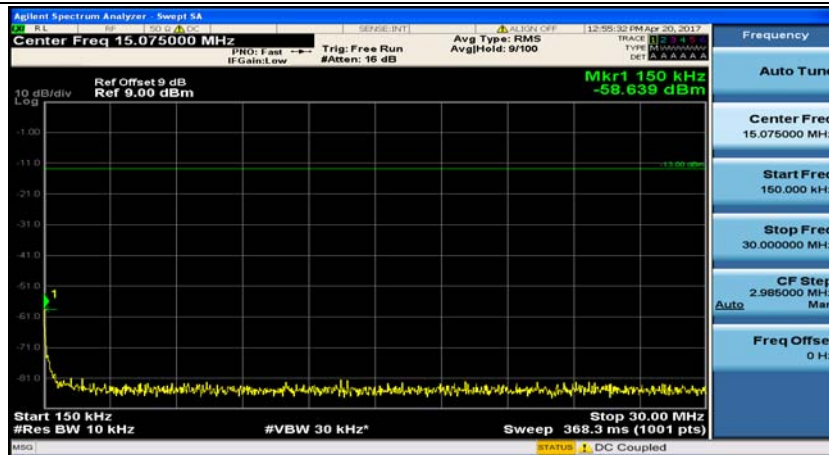

(Channel Bandwidth: 3 MHz)_MCH_QPSK_1RB#0

(Channel Bandwidth: 3 MHz)_MCH_QPSK_1RB#7