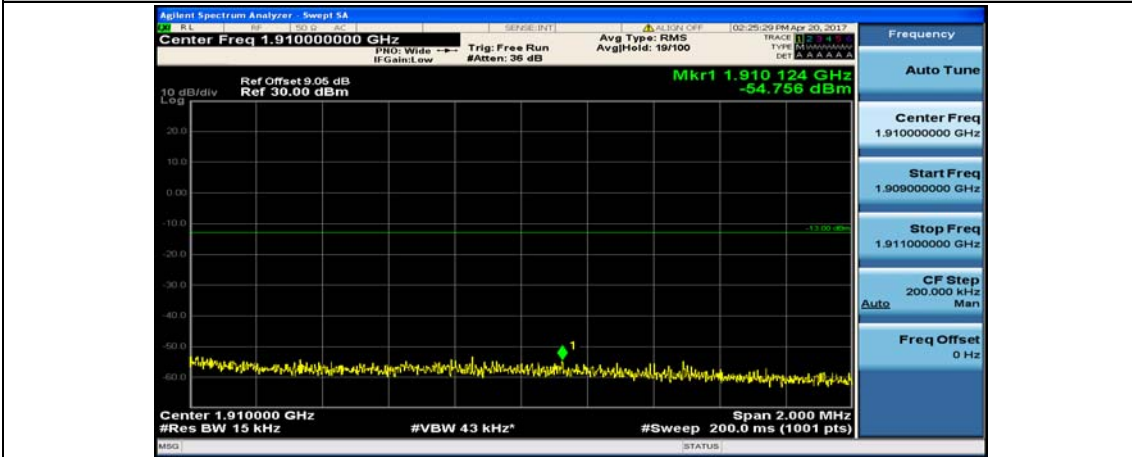

Channel Bandwidth: 10 MHz\_LCH\_16QAM\_25RB#12

Channel Bandwidth: 10 MHz\_LCH\_16QAM\_25RB#25

Channel Bandwidth: 10 MHz\_LCH\_16QAM\_50RB#0

Channel Bandwidth: 10 MHz\_HCH\_16QAM\_1RB#0

Channel Bandwidth: 10 MHz\_HCH\_16QAM\_25RB#12