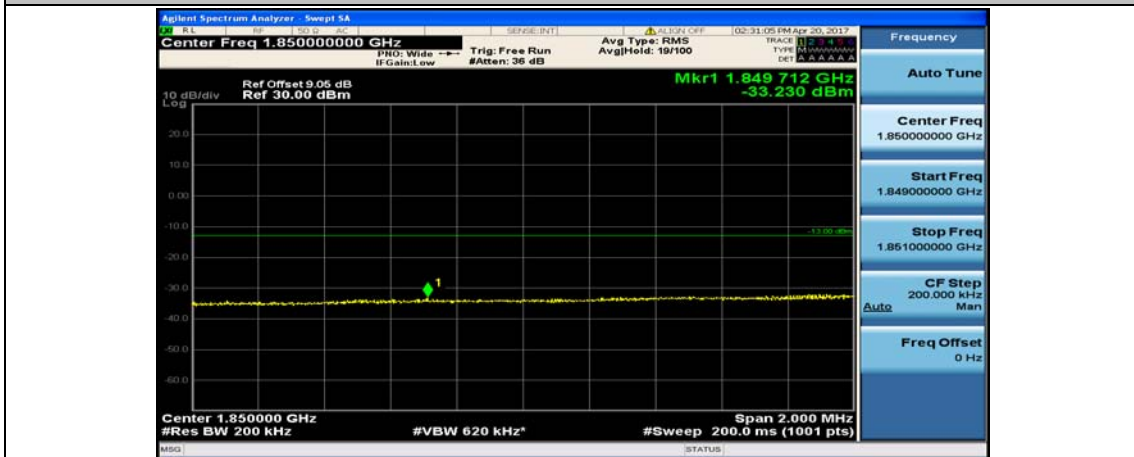

(Channel Bandwidth:20 MHz)\_LCH\_16QAM\_1RB#49

(Channel Bandwidth:20 MHz)\_LCH\_16QAM\_1RB#99

(Channel Bandwidth:20 MHz)\_LCH\_16QAM\_50RB#0

(Channel Bandwidth:20 MHz)\_LCH\_16QAM\_50RB#25

(Channel Bandwidth:20 MHz)\_LCH\_16QAM\_50RB#50