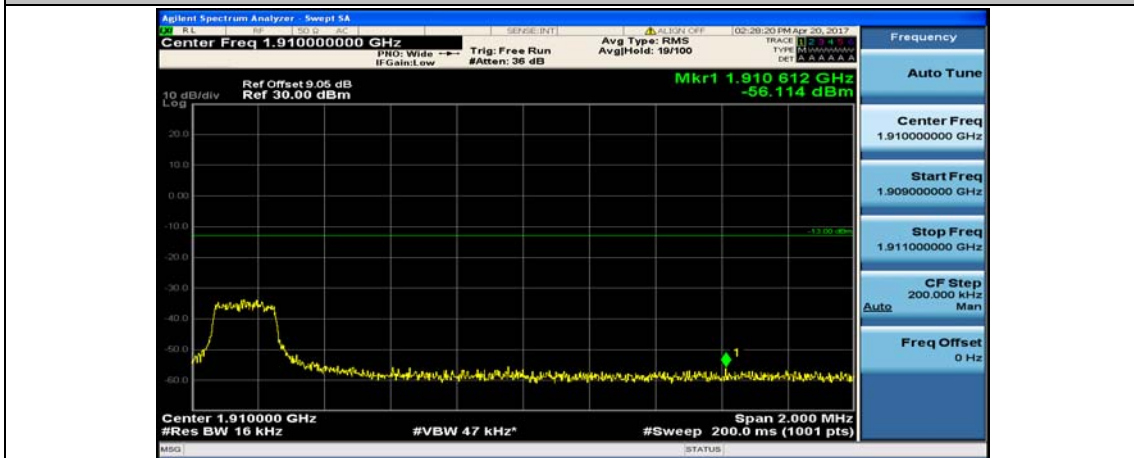

(Channel Bandwidth:15 MHz)\_LCH\_QPSK\_37RB#18

(Channel Bandwidth:15 MHz)\_LCH\_QPSK\_37RB#38

(Channel Bandwidth:15 MHz)\_LCH\_QPSK\_75RB#0

(Channel Bandwidth:15 MHz)\_HCH\_QPSK\_1RB#0

(Channel Bandwidth:15 MHz)\_HCH\_QPSK\_1RB#37