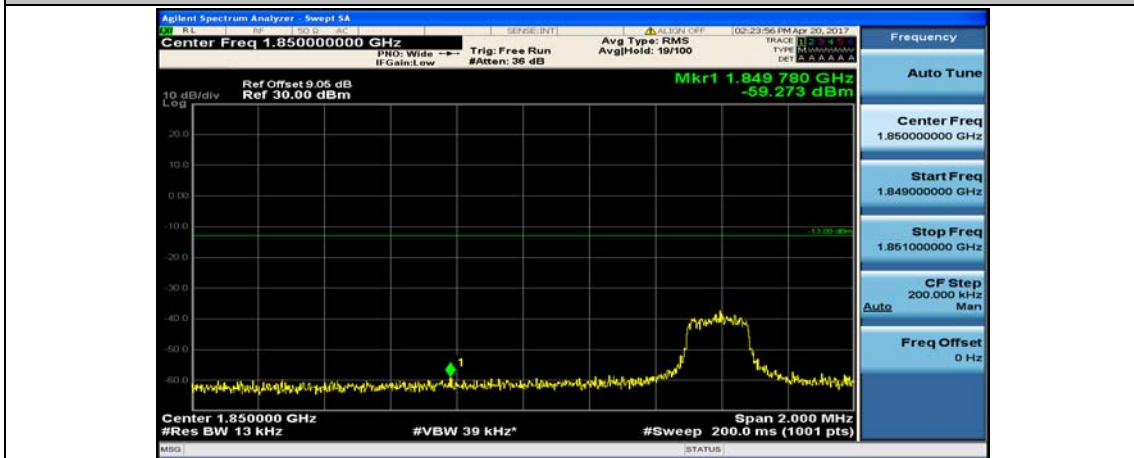

Channel Bandwidth: 10 MHz\_HCH\_QPSK\_50RB#0

Channel Bandwidth: 10 MHz\_LCH\_16QAM\_1RB#0

Channel Bandwidth: 10 MHz\_LCH\_16QAM\_1RB#24

Channel Bandwidth: 10 MHz\_LCH\_16QAM\_1RB#49

Channel Bandwidth: 10 MHz\_LCH\_16QAM\_25RB#0

Channel Bandwidth: 10 MHz\_LCH\_16QAM\_25RB#12

Channel Bandwidth: 10 MHz\_LCH\_16QAM\_25RB#25

Channel Bandwidth: 10 MHz\_LCH\_16QAM\_50RB#0

Channel Bandwidth: 10 MHz\_HCH\_16QAM\_1RB#0

Channel Bandwidth: 10 MHz\_HCH\_16QAM\_25RB#12