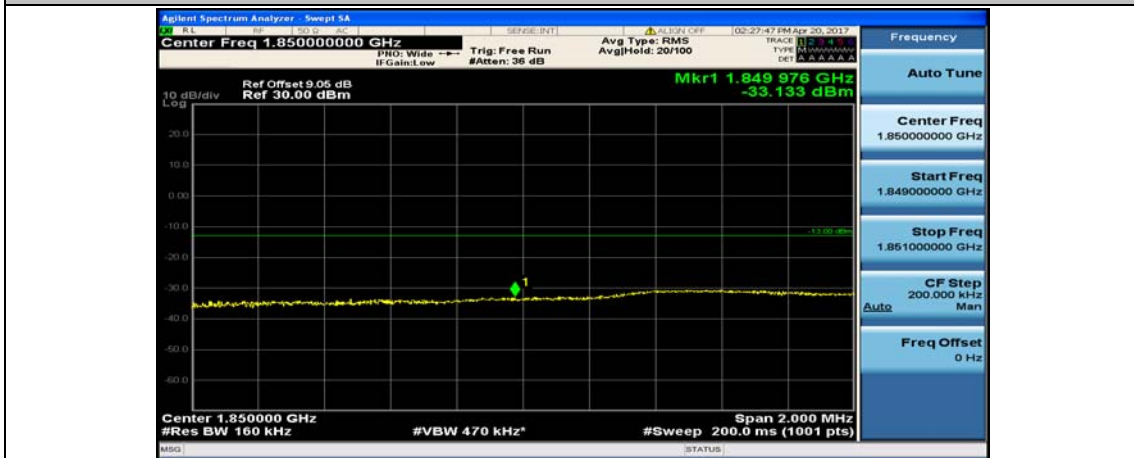

(Channel Bandwidth:15 MHz)\_LCH\_16QAM\_1RB#0

(Channel Bandwidth:15 MHz)\_LCH\_16QAM\_1RB#37

(Channel Bandwidth:15 MHz)\_LCH\_16QAM\_1RB#74

(Channel Bandwidth:15 MHz)\_LCH\_16QAM\_37RB#0

(Channel Bandwidth:15 MHz)\_LCH\_16QAM\_37RB#18