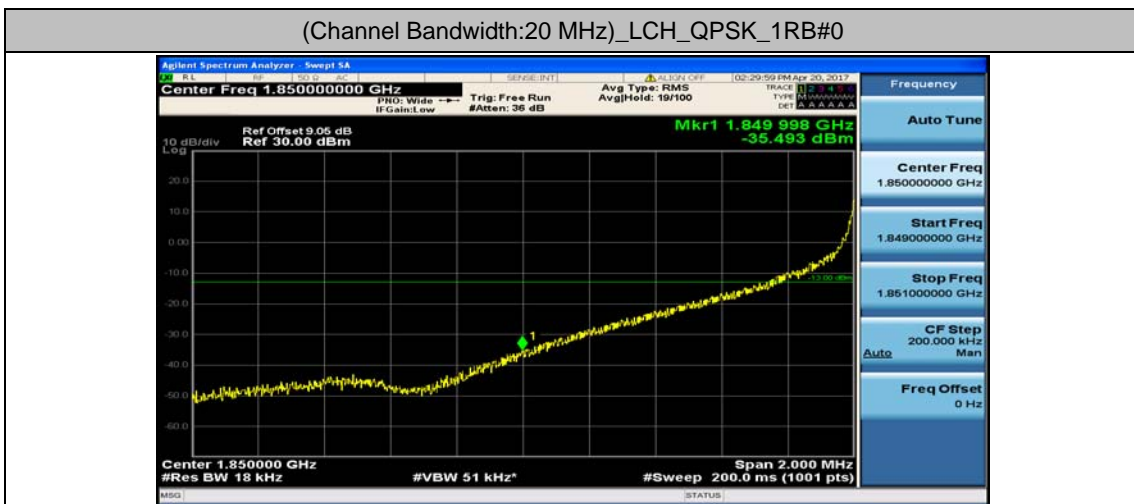

Channel Bandwidth: 20 MHz