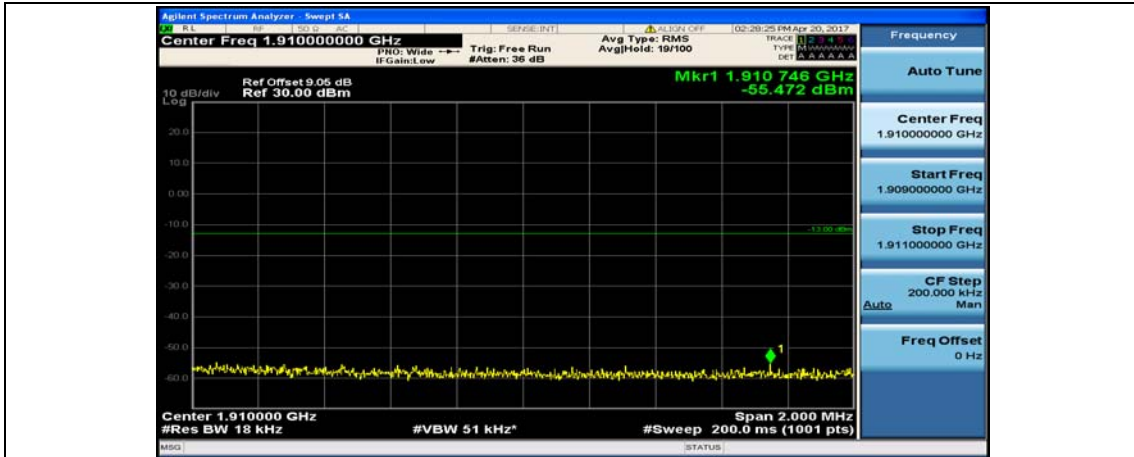

(Channel Bandwidth:15 MHz)\_LCH\_QPSK\_37RB#18

(Channel Bandwidth:15 MHz)\_LCH\_QPSK\_37RB#38

(Channel Bandwidth:15 MHz)\_LCH\_QPSK\_75RB#0

(Channel Bandwidth:15 MHz)\_HCH\_QPSK\_1RB#0

(Channel Bandwidth:15 MHz)\_HCH\_QPSK\_1RB#37