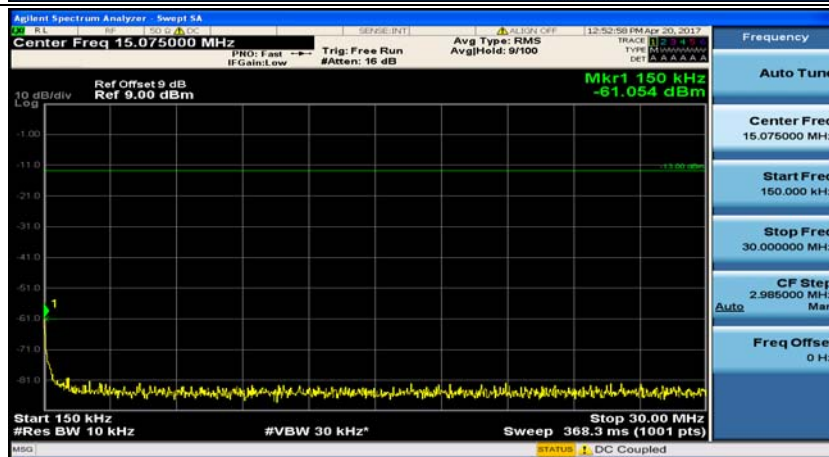

(Channel Bandwidth: 1.4 MHz)\_LCH\_16QAM\_1RB#0

(Channel Bandwidth: 1.4 MHz)\_LCH\_16QAM\_1RB#3

(Channel Bandwidth: 1.4 MHz)\_MCH\_16QAM\_1RB#0

(Channel Bandwidth: 1.4 MHz)\_MCH\_16QAM\_1RB#3

(Channel Bandwidth: 1.4 MHz)\_HCH\_16QAM\_1RB#0