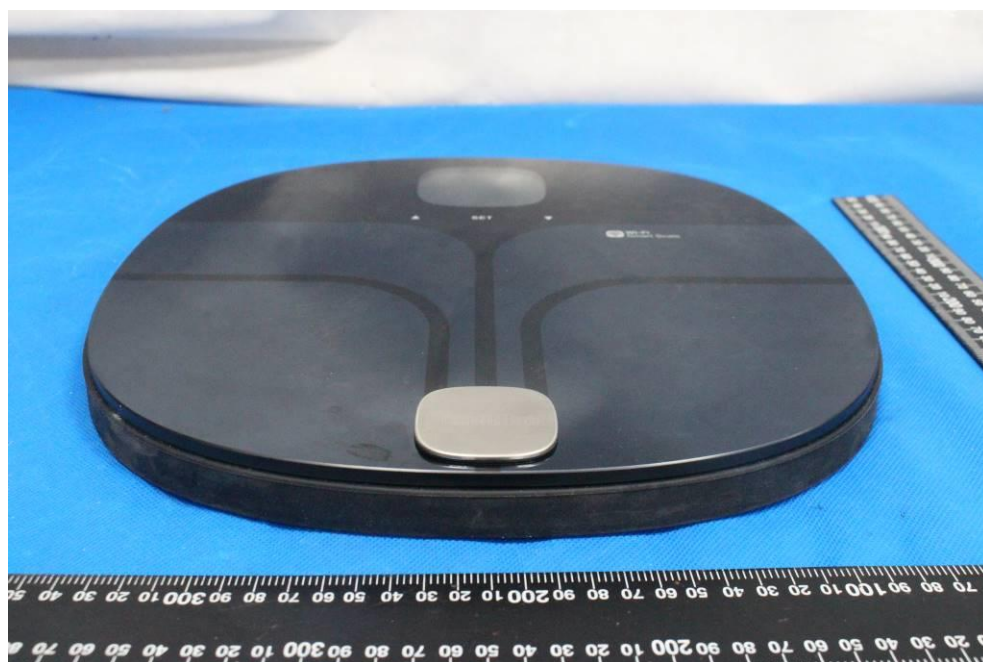

# External Photo

Model: GBF-1267-F, MASTER COACH

Model: Master Fit, GBF-1267-F1