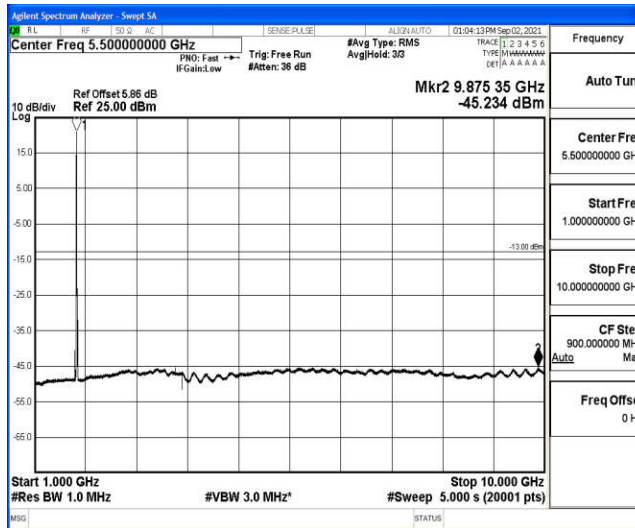

Band66-15MHz-QPSK-132322-1RB#0-Range4:1000~10000MHz

Band66-15MHz-QPSK-132322-1RB#0-Range5:10000~20000MHz