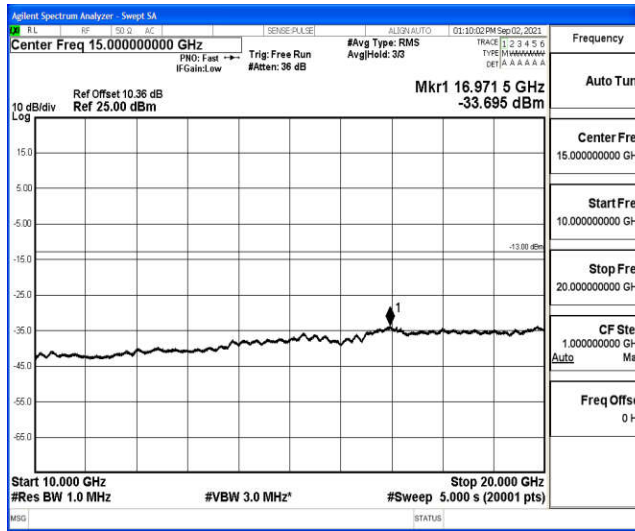

Band66-15MHz-16QAM-132597-1RB#0-Range5:10000~20000MHz

Band66-20MHz-QPSK-132072-1RB#0-Range1:0.009~0.15MHz