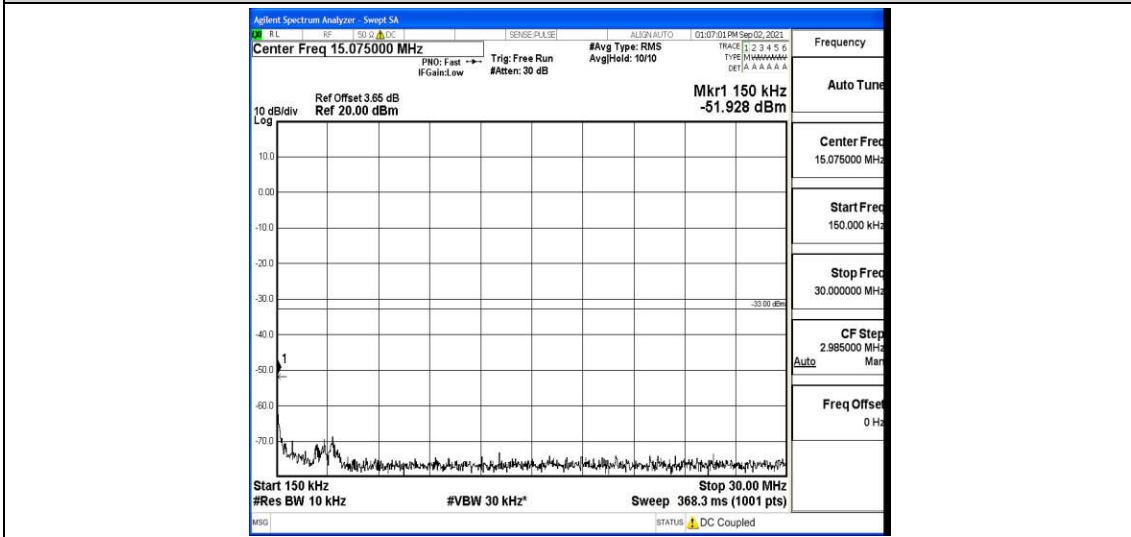

Band66-15MHz-QPSK-132597-1RB#0-Range2:0.15~30MHz

Band66-15MHz-QPSK-132597-1RB#0-Range3:30~1000MHz