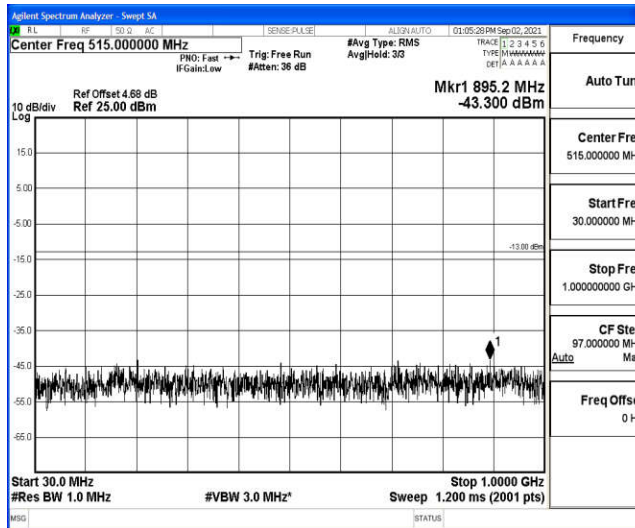

Band66-15MHz-16QAM-132322-1RB#0-Range3:30~1000MHz

Band66-15MHz-16QAM-132322-1RB#0-Range4:1000~10000MHz