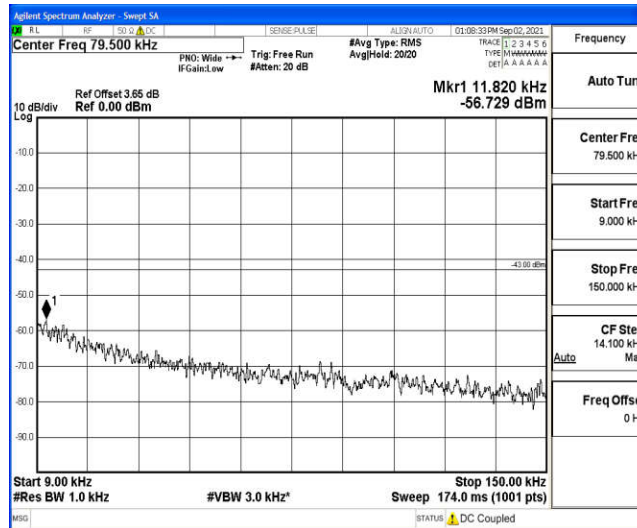

Band66-15MHz-16QAM-132597-1RB#0-Range1:0.009~0.15MHz

Band66-15MHz-16QAM-132597-1RB#0-Range2:0.15~30MHz