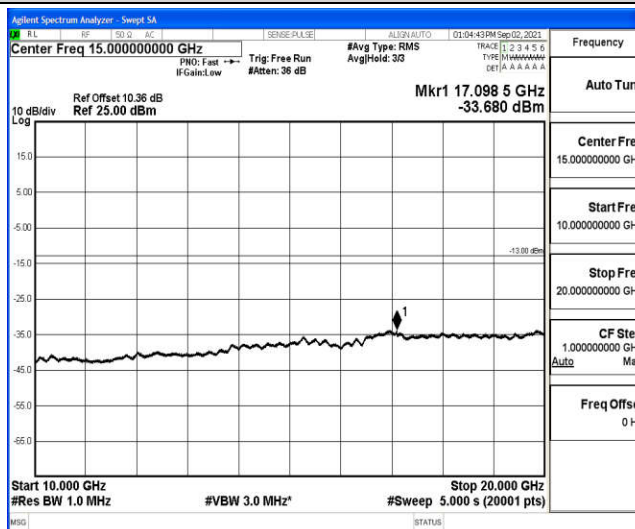

Band66-15MHz-QPSK-132322-1RB#0-Range2:0.15~30MHz

Band66-15MHz-QPSK-132322-1RB#0-Range3:30~1000MHz

Band66-15MHz-QPSK-132322-1RB#0-Range4:1000~10000MHz

Band66-15MHz-QPSK-132322-1RB#0-Range5:10000~20000MHz

Band66-15MHz-QPSK-132597-1RB#0-Range1:0.009~0.15MHz