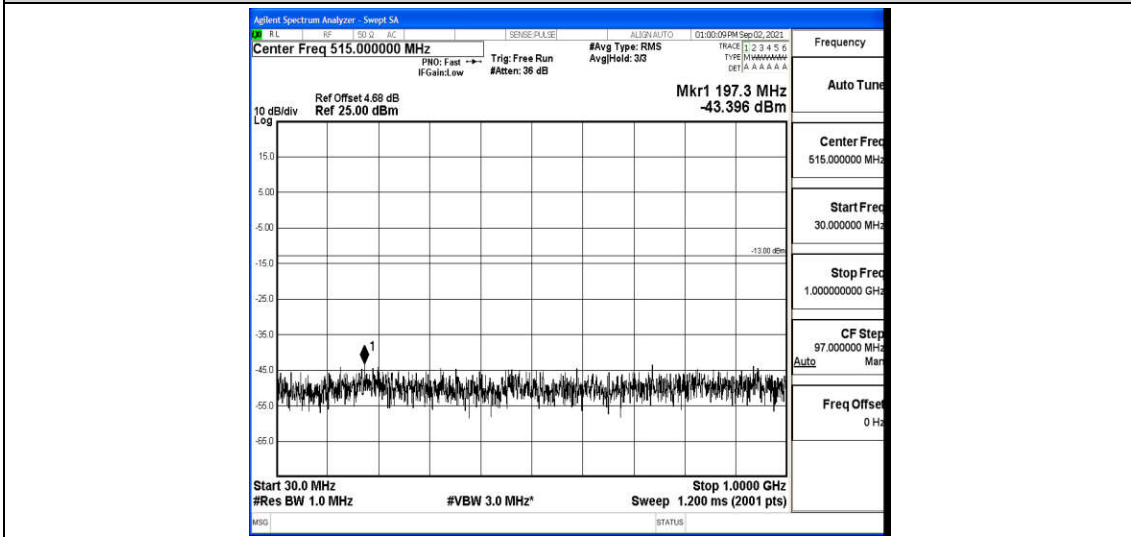

Band66-15MHz-QPSK-132047-1RB#0-Range3:30~1000MHz

Band66-15MHz-QPSK-132047-1RB#0-Range4:1000~10000MHz

Band66-15MHz-QPSK-132047-1RB#0-Range5:10000~20000MHz

Band66-15MHz-QPSK-132322-1RB#0-Range1:0.009~0.15MHz