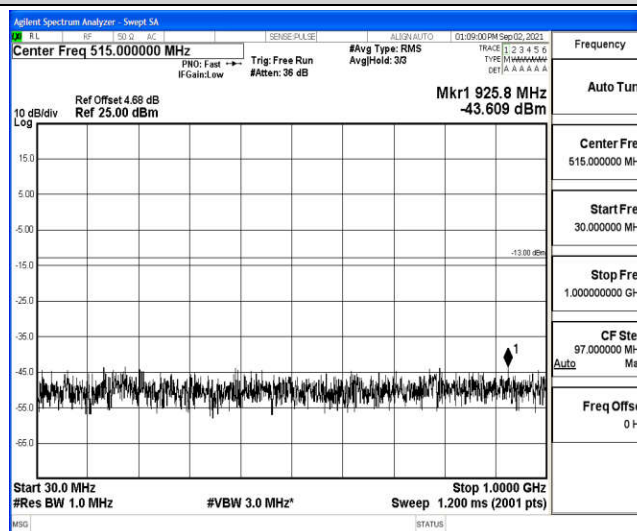

Band66-15MHz-16QAM-132322-1RB#0-Range5:10000~20000MHz

Band66-15MHz-16QAM-132597-1RB#0-Range1:0.009~0.15MHz

Band66-15MHz-16QAM-132597-1RB#0-Range2:0.15~30MHz

Band66-15MHz-16QAM-132597-1RB#0-Range3:30~1000MHz