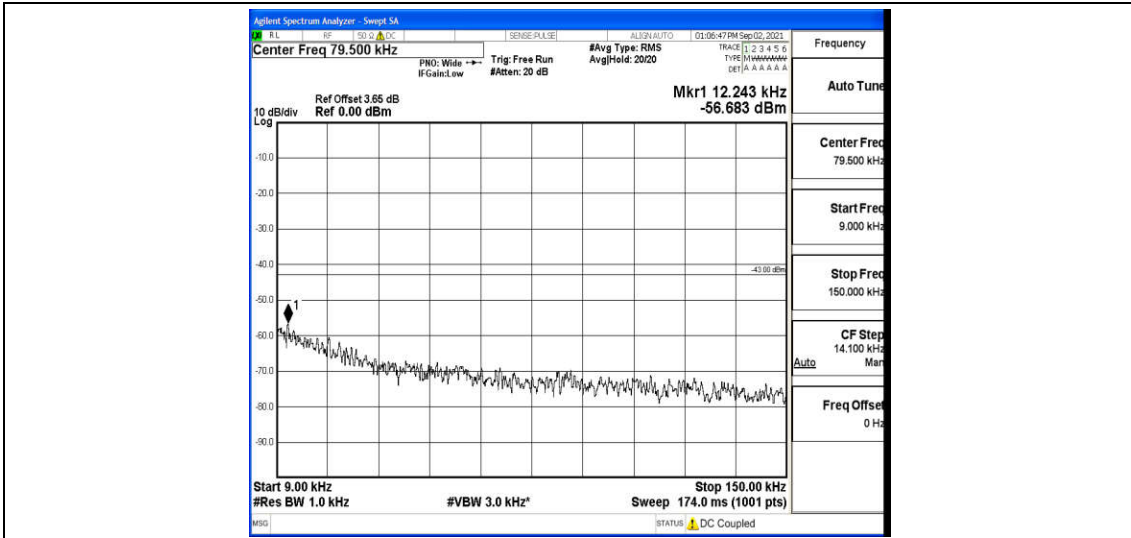

Band66-15MHz-QPSK-132322-1RB#0-Range2:0.15~30MHz

Band66-15MHz-QPSK-132322-1RB#0-Range3:30~1000MHz

Band66-15MHz-QPSK-132322-1RB#0-Range4:1000~10000MHz

Band66-15MHz-QPSK-132322-1RB#0-Range5:10000~20000MHz

Band66-15MHz-QPSK-132597-1RB#0-Range1:0.009~0.15MHz