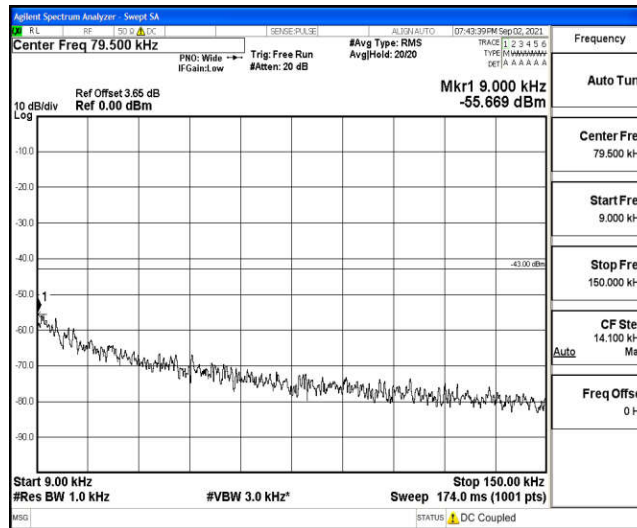

Band66-20MHz-16QAM-132322-1RB#0-Range1:0.009~0.15MHz

Band66-20MHz-16QAM-132322-1RB#0-Range2:0.15~30MHz