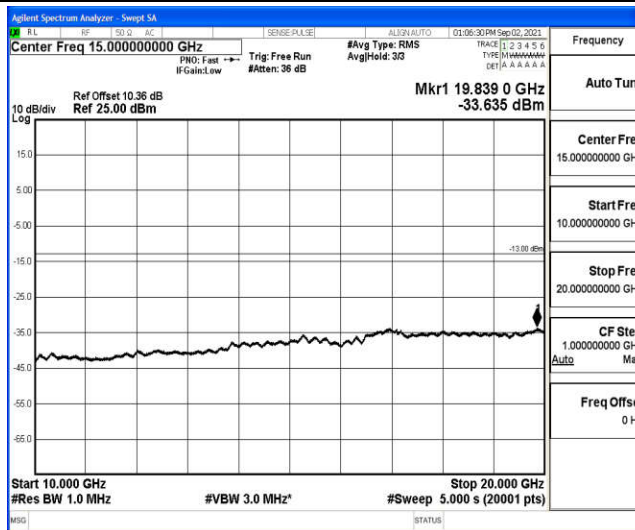

Band66-15MHz-16QAM-132322-1RB#0-Range5:10000~20000MHz

Band66-15MHz-16QAM-132597-1RB#0-Range1:0.009~0.15MHz