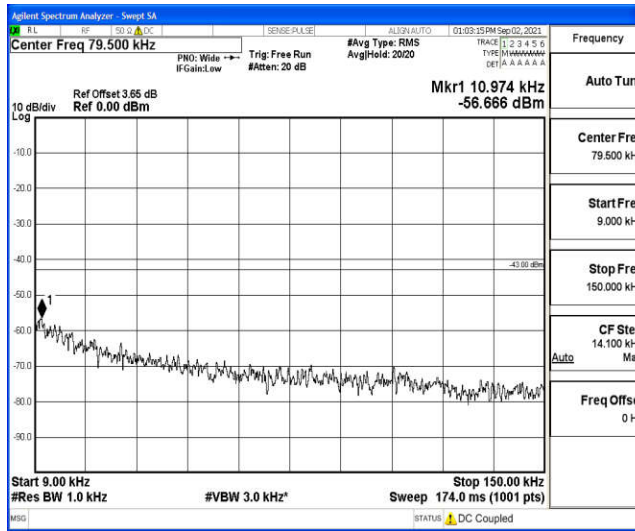

Band66-15MHz-QPSK-132047-1RB#0-Range3:30~1000MHz

Band66-15MHz-QPSK-132047-1RB#0-Range4:1000~10000MHz

Band66-15MHz-QPSK-132047-1RB#0-Range5:10000~20000MHz

Band66-15MHz-QPSK-132322-1RB#0-Range1:0.009~0.15MHz