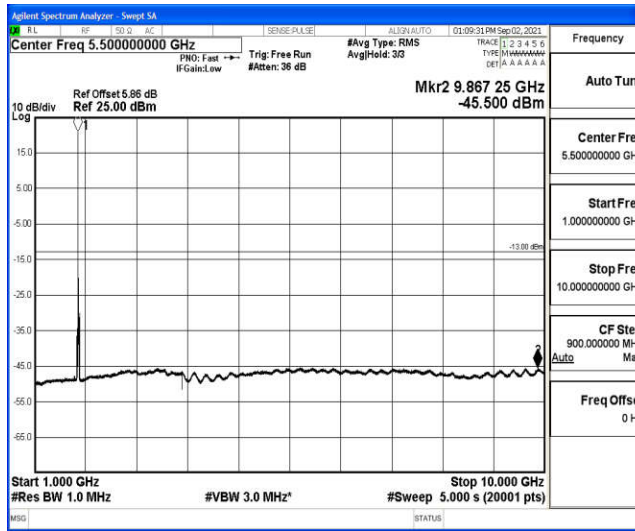

Band66-15MHz-16QAM-132597-1RB#0-Range4:1000~10000MHz

Band66-15MHz-16QAM-132597-1RB#0-Range5:10000~20000MHz