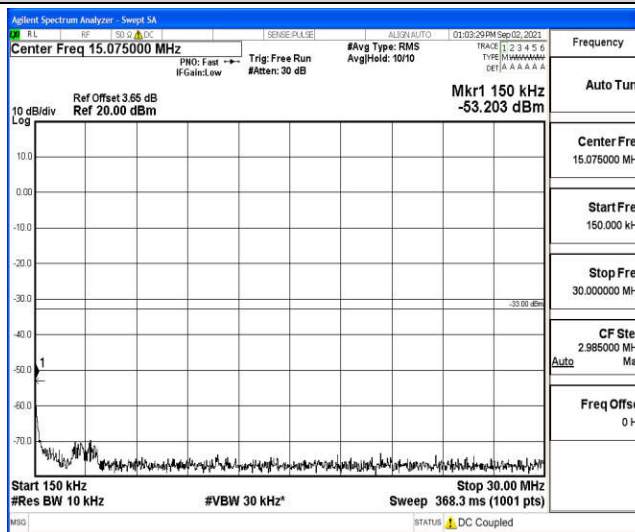

Band66-15MHz-QPSK-132322-1RB#0-Range2:0.15~30MHz

Band66-15MHz-QPSK-132322-1RB#0-Range3:30~1000MHz