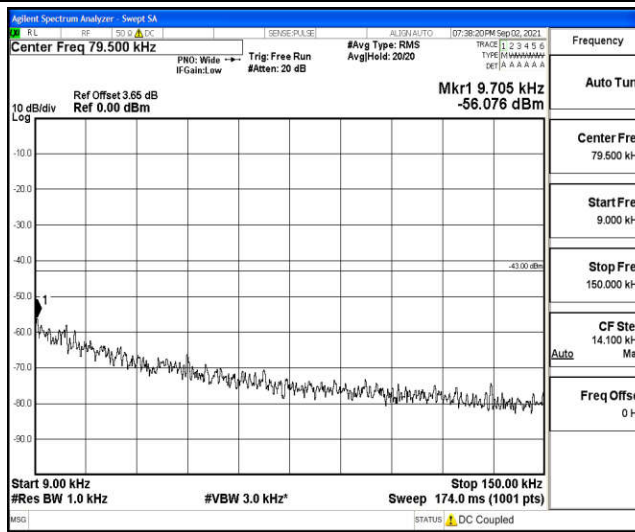

Band66-20MHz-QPSK-132072-1RB#0-Range1:0.009~0.15MHz

Band66-20MHz-QPSK-132072-1RB#0-Range2:0.15~30MHz