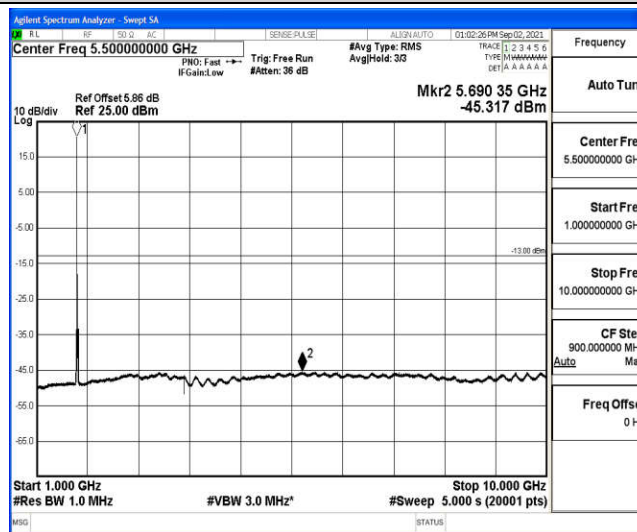

Band66-15MHz-16QAM-132047-1RB#0-Range4:1000~10000MHz

Band66-15MHz-16QAM-132047-1RB#0-Range5:10000~20000MHz