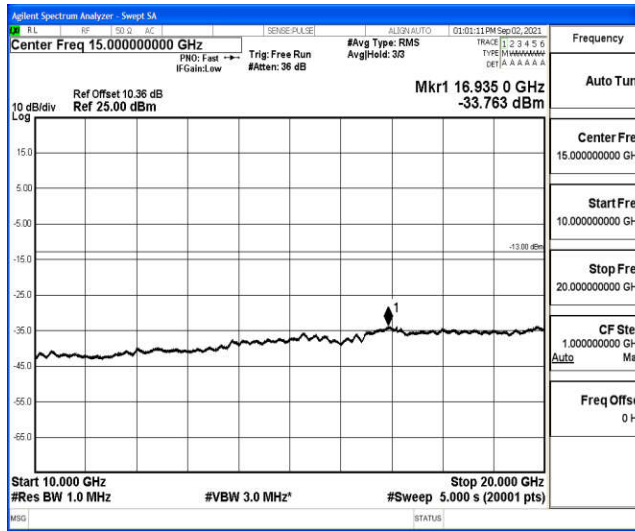

Band66-15MHz-QPSK-132047-1RB#0-Range3:30~1000MHz

Band66-15MHz-QPSK-132047-1RB#0-Range4:1000~10000MHz

Band66-15MHz-QPSK-132047-1RB#0-Range5:10000~20000MHz

Band66-15MHz-QPSK-132322-1RB#0-Range1:0.009~0.15MHz