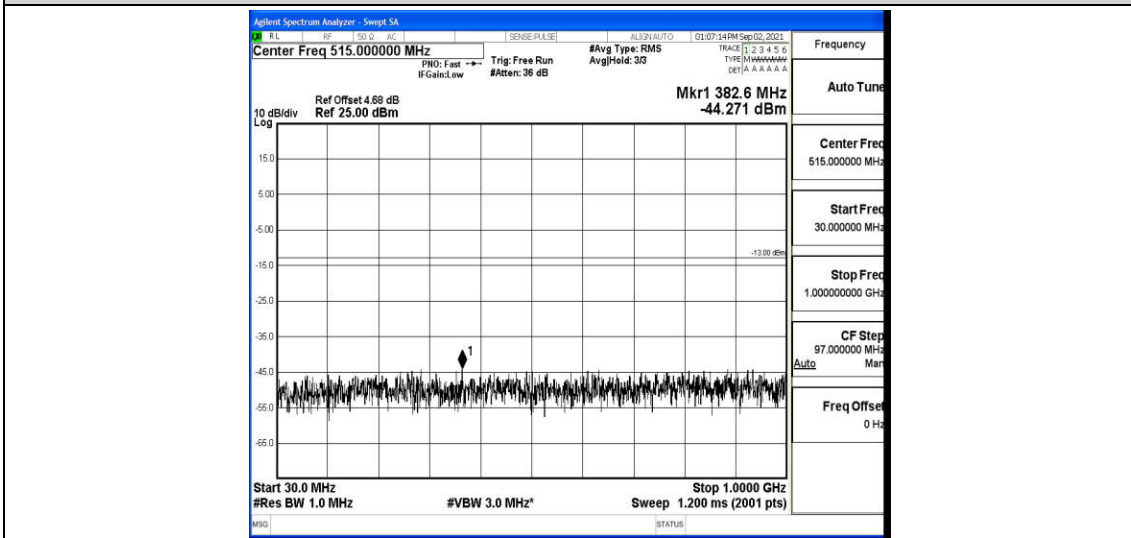

Band66-15MHz-QPSK-132597-1RB#0-Range3:30~1000MHz

Band66-15MHz-QPSK-132597-1RB#0-Range4:1000~10000MHz