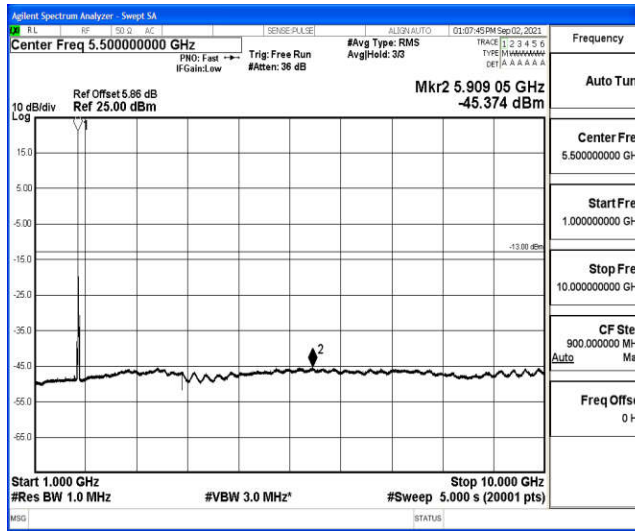

Band66-15MHz-QPSK-132597-1RB#0-Range4:1000~10000MHz

Band66-15MHz-QPSK-132597-1RB#0-Range5:1000~20000MHz