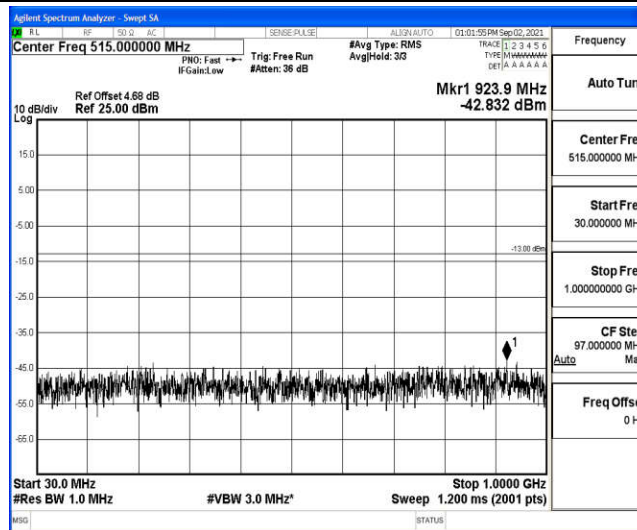

Band66-15MHz-16QAM-132047-1RB#0-Range3:30~1000MHz

Band66-15MHz-16QAM-132047-1RB#0-Range4:1000~10000MHz