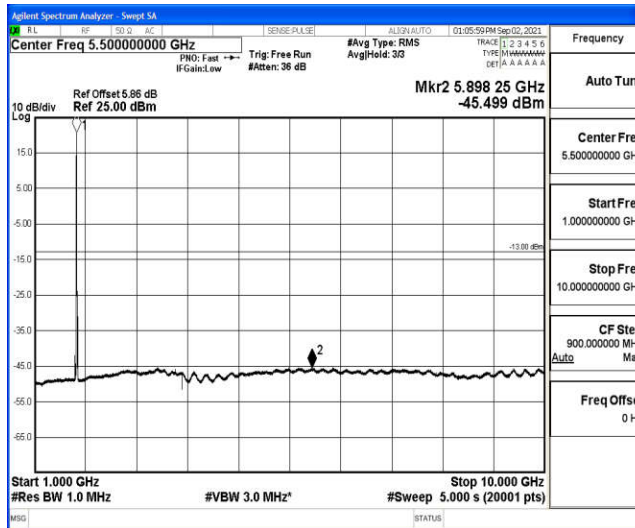

Band66-15MHz-16QAM-132322-1RB#0-Range1:0.009~0.15MHz

Band66-15MHz-16QAM-132322-1RB#0-Range2:0.15~30MHz

Band66-15MHz-16QAM-132322-1RB#0-Range3:30~1000MHz

Band66-15MHz-16QAM-132322-1RB#0-Range4:1000~10000MHz