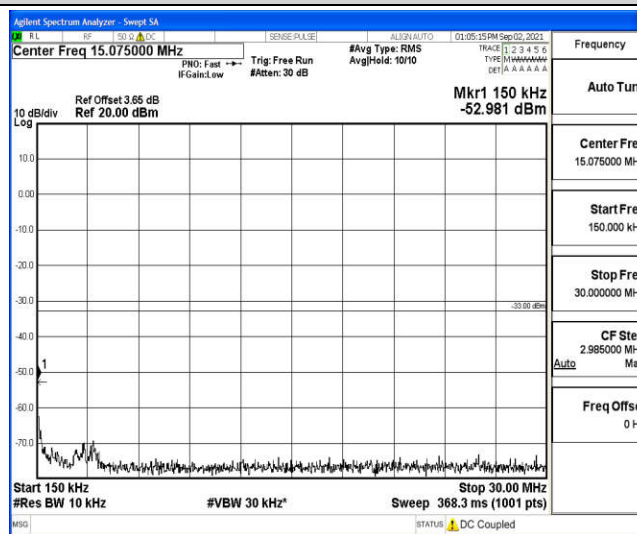

Band66-15MHz-16QAM-132322-1RB#0-Range2:0.15~30MHz

Band66-15MHz-16QAM-132322-1RB#0-Range3:30~1000MHz