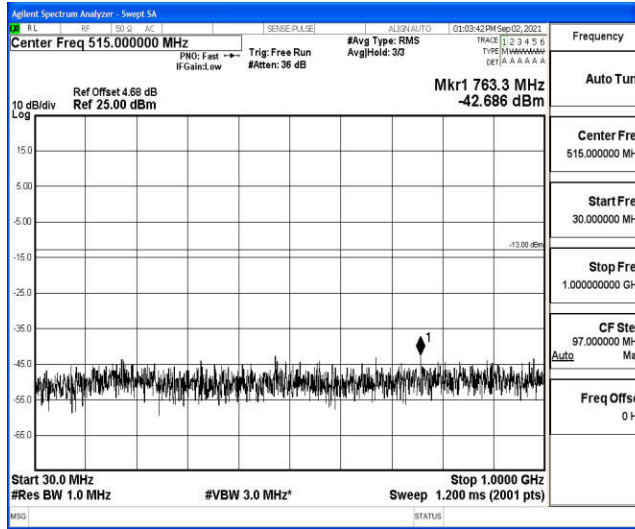

Band66-15MHz-QPSK-132322-1RB#0-Range3:30~1000MHz

Band66-15MHz-QPSK-132322-1RB#0-Range4:1000~10000MHz