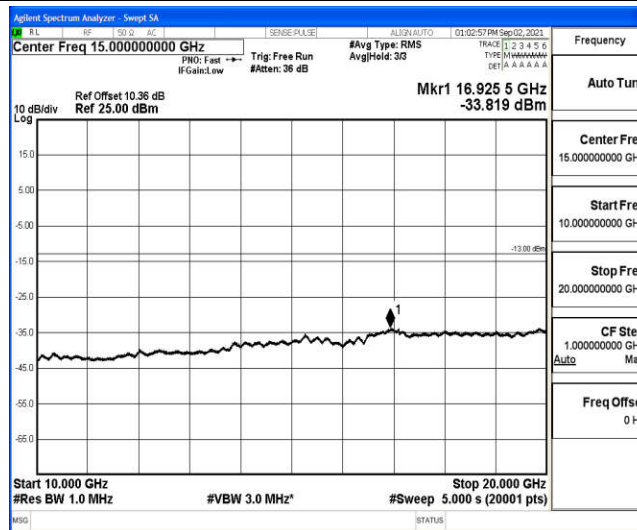

Band66-15MHz-16QAM-132047-1RB#0-Range2:0.15~30MHz

Band66-15MHz-16QAM-132047-1RB#0-Range3:30~1000MHz

Band66-15MHz-16QAM-132047-1RB#0-Range4:1000~10000MHz

Band66-15MHz-16QAM-132047-1RB#0-Range5:10000~20000MHz