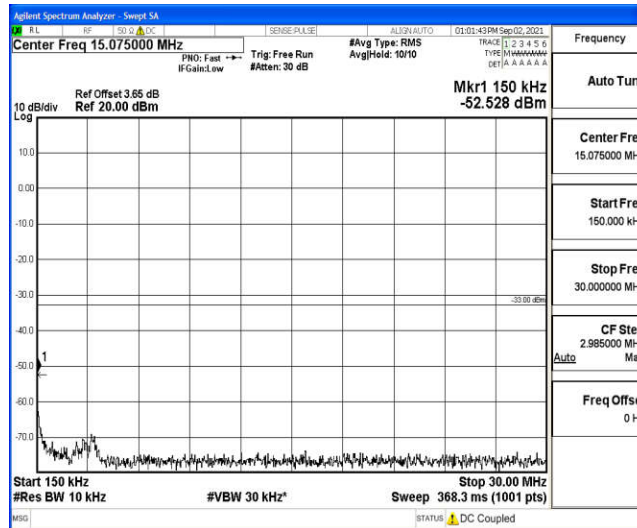

Band66-15MHz-16QAM-132047-1RB#0-Range2:0.15~30MHz

Band66-15MHz-16QAM-132047-1RB#0-Range3:30~1000MHz