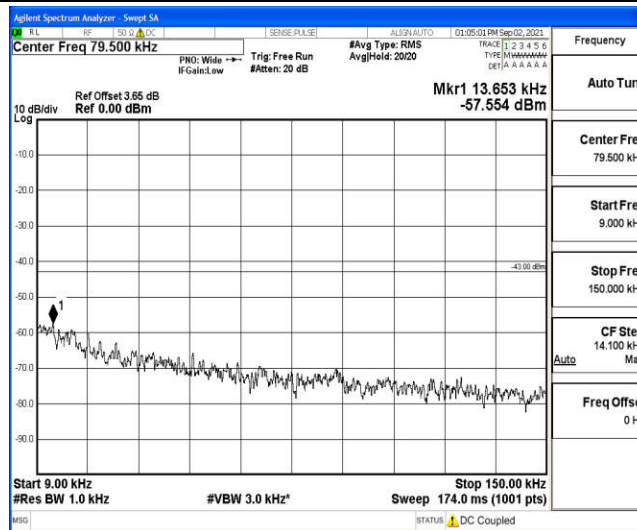

Band66-15MHz-16QAM-132322-1RB#0-Range1:0.009~0.15MHz

Band66-15MHz-16QAM-132322-1RB#0-Range2:0.15~30MHz