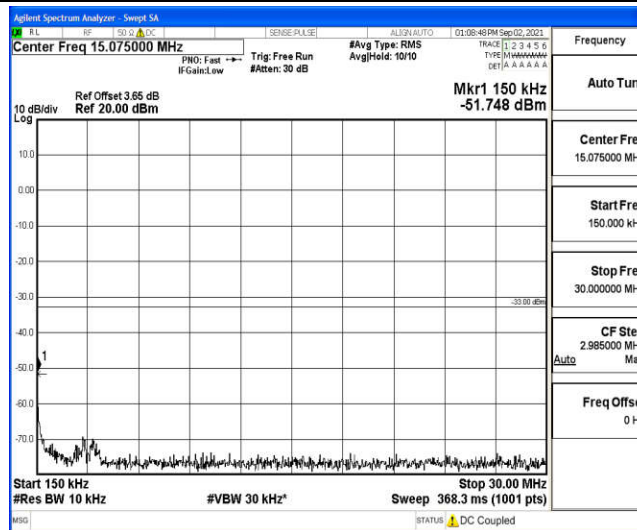

Band66-15MHz-16QAM-132322-1RB#0-Range5:10000~20000MHz

Band66-15MHz-16QAM-132597-1RB#0-Range1:0.009~0.15MHz

Band66-15MHz-16QAM-132597-1RB#0-Range2:0.15~30MHz

Band66-15MHz-16QAM-132597-1RB#0-Range3:30~1000MHz