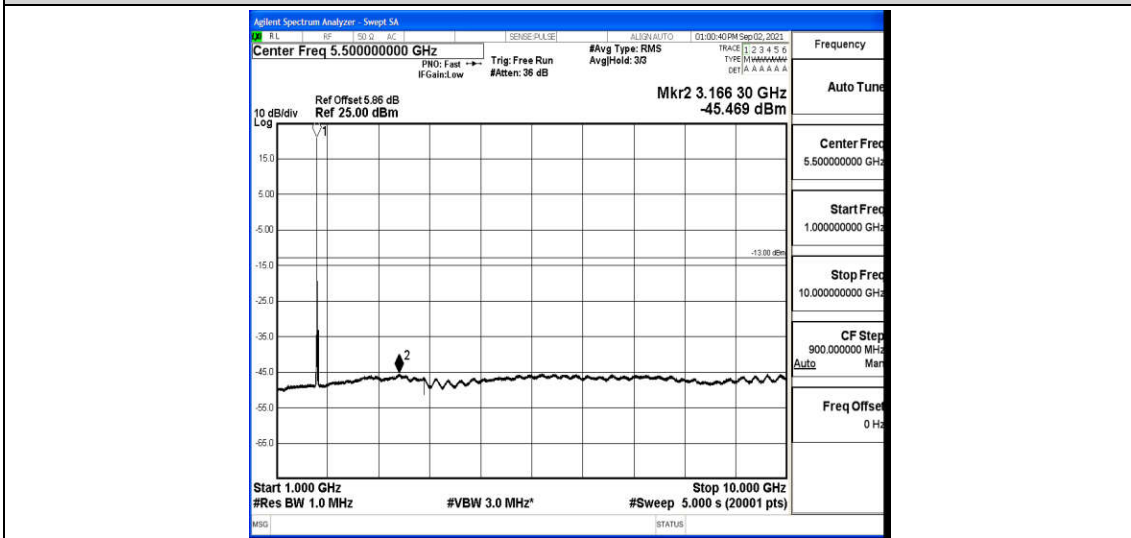

Band66-15MHz-QPSK-132047-1RB#0-Range3:30~1000MHz

Band66-15MHz-QPSK-132047-1RB#0-Range4:1000~10000MHz

Band66-15MHz-QPSK-132047-1RB#0-Range5:10000~20000MHz

Band66-15MHz-QPSK-132322-1RB#0-Range1:0.009~0.15MHz