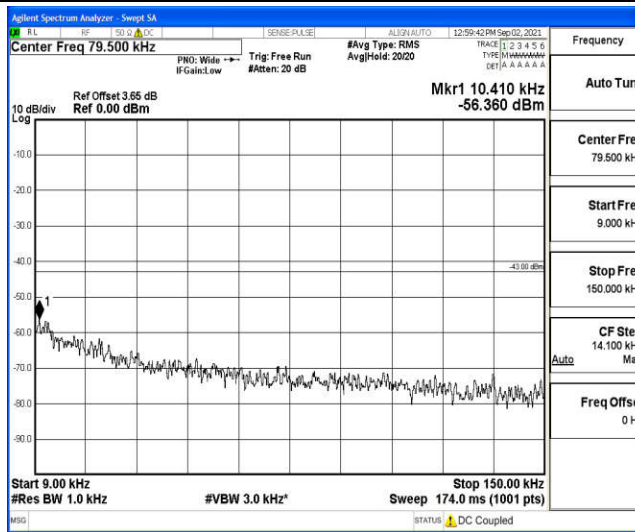

Band66-15MHz-QPSK-132047-1RB#0-Range1:0.009~0.15MHz

Band66-15MHz-QPSK-132047-1RB#0-Range2:0.15~30MHz