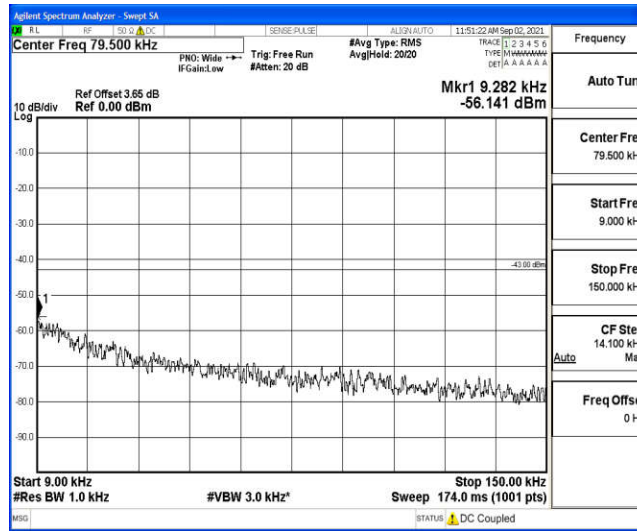

Band66-5MHz-16QAM-132322-1RB#0-Range1:0.009~0.15MHz

Band66-5MHz-16QAM-132322-1RB#0-Range2:0.15~30MHz