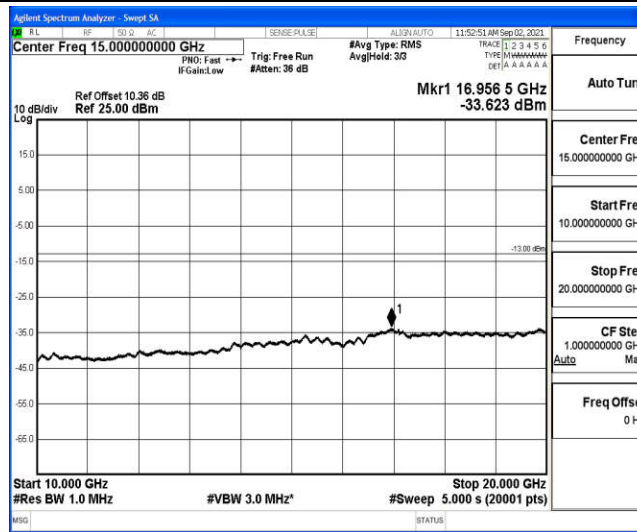

Band66-5MHz-16QAM-132322-1RB#0-Range5:10000~20000MHz

Band66-5MHz-16QAM-132647-1RB#0-Range1:0.009~0.15MHz