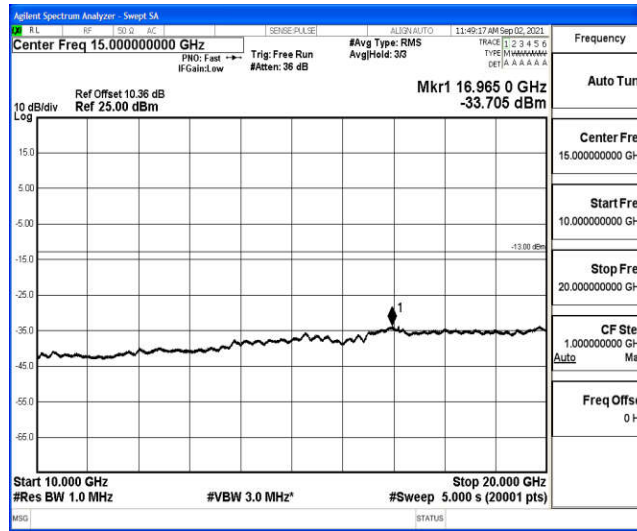

Band66-5MHz-16QAM-131997-1RB#0-Range5:10000~20000MHz

Band66-5MHz-16QAM-132322-1RB#0-Range1:0.009~0.15MHz