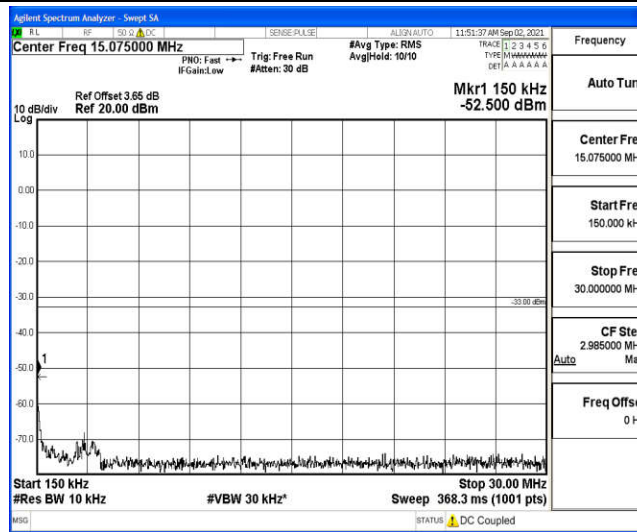

Band66-5MHz-16QAM-132322-1RB#0-Range2:0.15~30MHz

Band66-5MHz-16QAM-132322-1RB#0-Range3:30~1000MHz