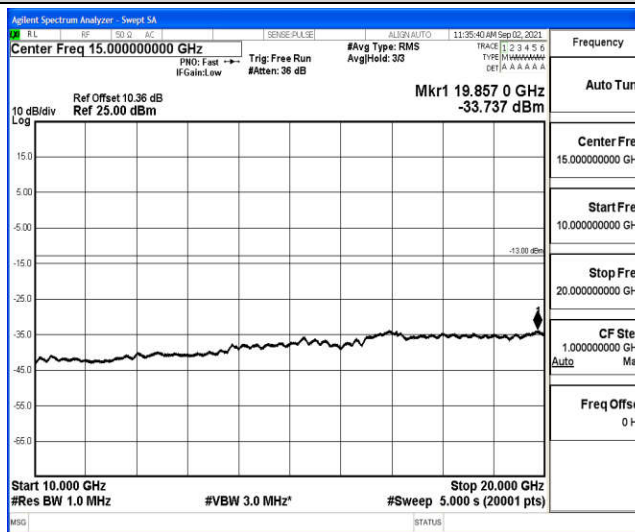

Band66-3MHz-16QAM-132322-1RB#0-Range5:10000~20000MHz

Band66-3MHz-16QAM-132657-1RB#0-Range1:0.009~0.15MHz