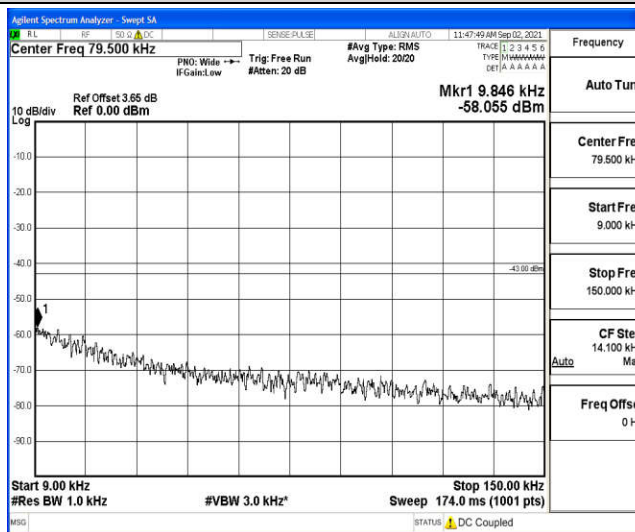

Band66-5MHz-16QAM-131997-1RB#0-Range1:0.009~0.15MHz

Band66-5MHz-16QAM-131997-1RB#0-Range2:0.15~30MHz