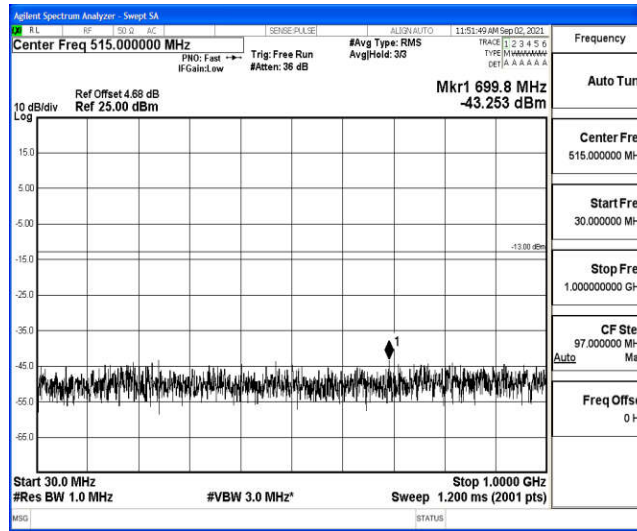

Band66-5MHz-16QAM-131997-1RB#0-Range5:10000~20000MHz

Band66-5MHz-16QAM-132322-1RB#0-Range1:0.009~0.15MHz

Band66-5MHz-16QAM-132322-1RB#0-Range2:0.15~30MHz

Band66-5MHz-16QAM-132322-1RB#0-Range3:30~1000MHz

Band66-5MHz-16QAM-132322-1RB#0-Range4:1000~10000MHz