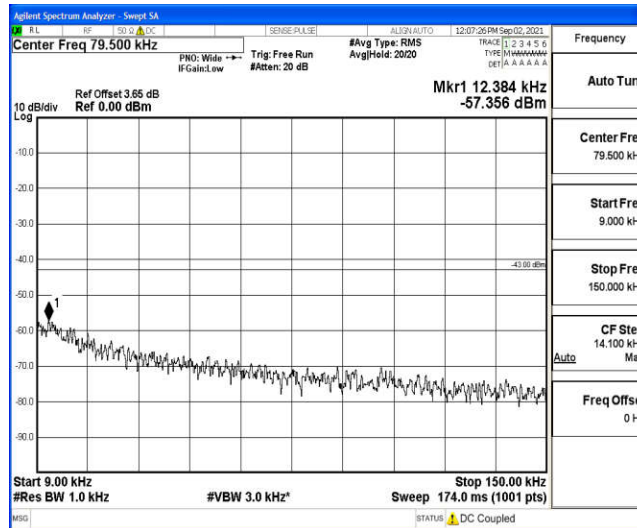

Band66-10MHz-16QAM-132322-1RB#0-Range1:0.009~0.15MHz

Band66-10MHz-16QAM-132322-1RB#0-Range2:0.15~30MHz