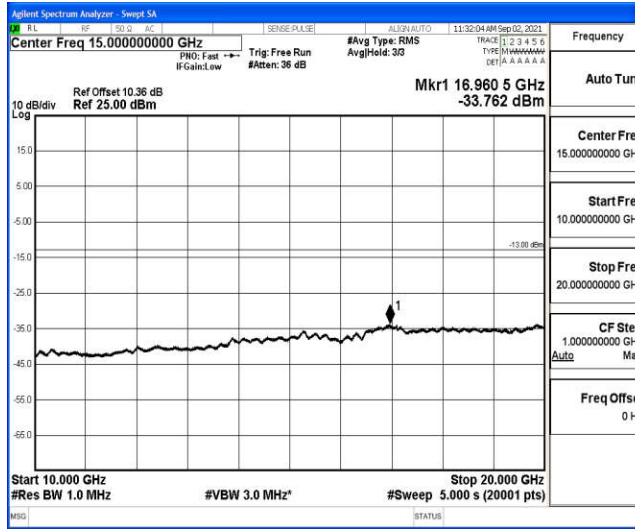

Band66-3MHz-16QAM-131987-1RB#0-Range5:10000~20000MHz

Band66-3MHz-16QAM-132322-1RB#0-Range1:0.009~0.15MHz