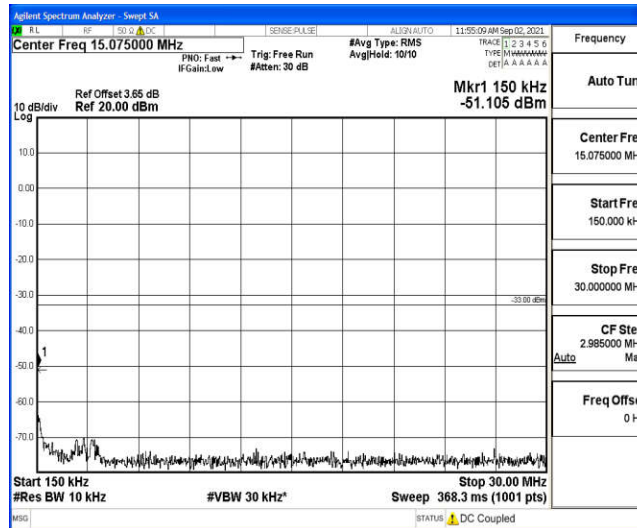

Band66-5MHz-16QAM-132647-1RB#0-Range2:0.15~30MHz

Band66-5MHz-16QAM-132647-1RB#0-Range3:30~1000MHz