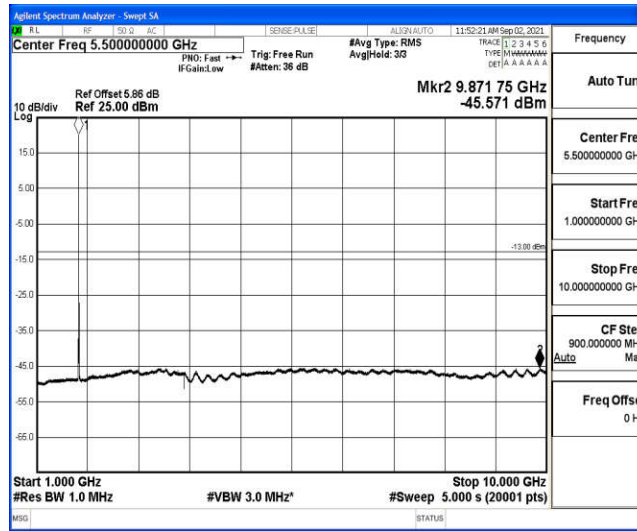

Band66-5MHz-16QAM-131997-1RB#0-Range5:10000~20000MHz

Band66-5MHz-16QAM-132322-1RB#0-Range1:0.009~0.15MHz

Band66-5MHz-16QAM-132322-1RB#0-Range2:0.15~30MHz

Band66-5MHz-16QAM-132322-1RB#0-Range3:30~1000MHz

Band66-5MHz-16QAM-132322-1RB#0-Range4:1000~10000MHz