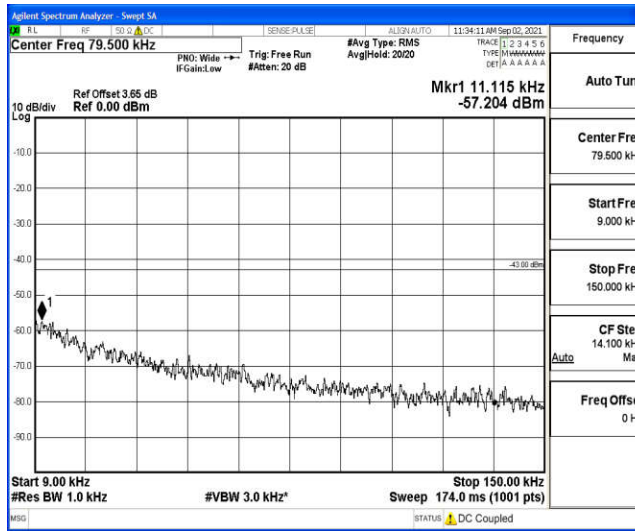

Band66-3MHz-16QAM-132322-1RB#0-Range1:0.009~0.15MHz

Band66-3MHz-16QAM-132322-1RB#0-Range2:0.15~30MHz