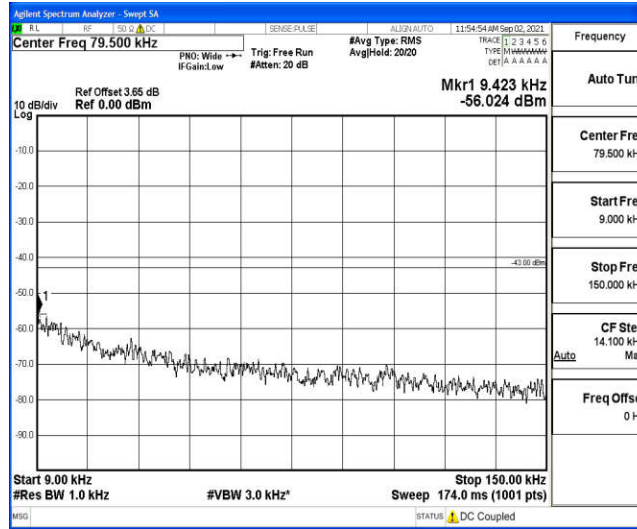

Band66-5MHz-16QAM-132647-1RB#0-Range1:0.009~0.15MHz

Band66-5MHz-16QAM-132647-1RB#0-Range2:0.15~30MHz