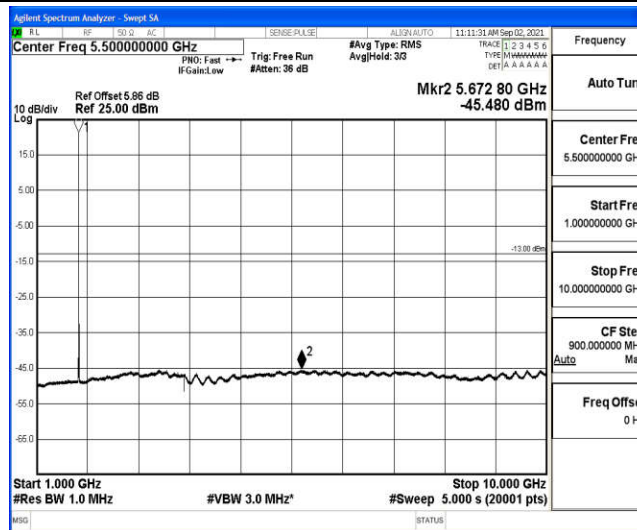

Band66-1.4MHz-16QAM-132322-1RB#0-Range4:1000~10000MHz