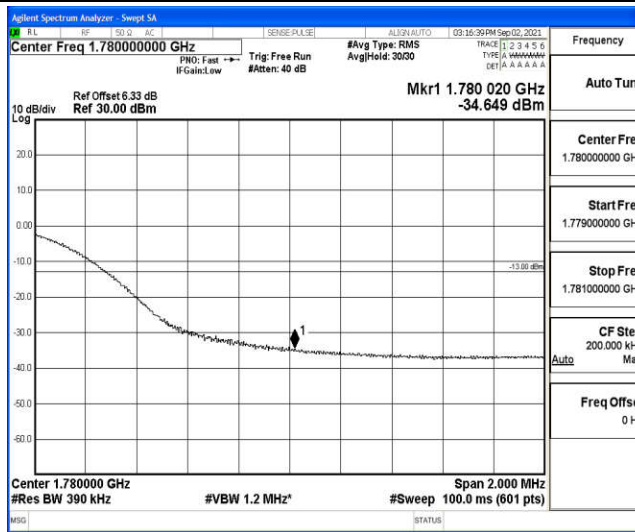

Band66-20MHz-16QAM-132572-100RB#0