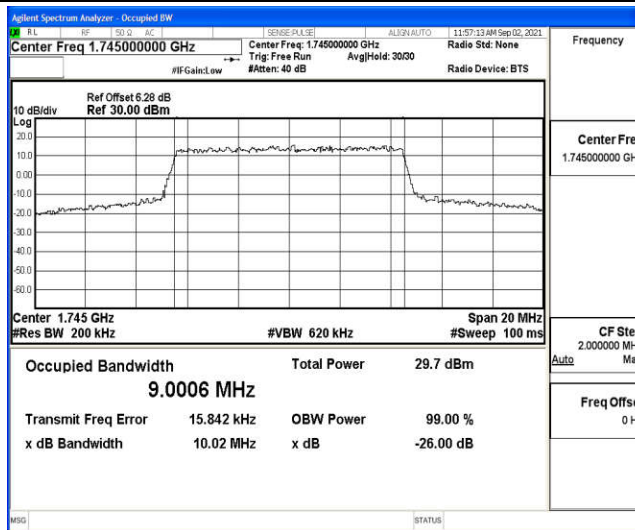

Band66-10MHz-QPSK-132322-50RB#0