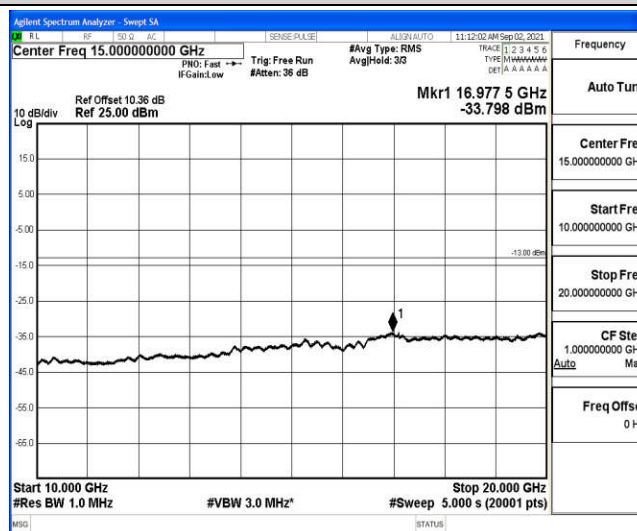

Band66-1.4MHz-16QAM-132322-1RB#0-Range5:10000~20000MHz