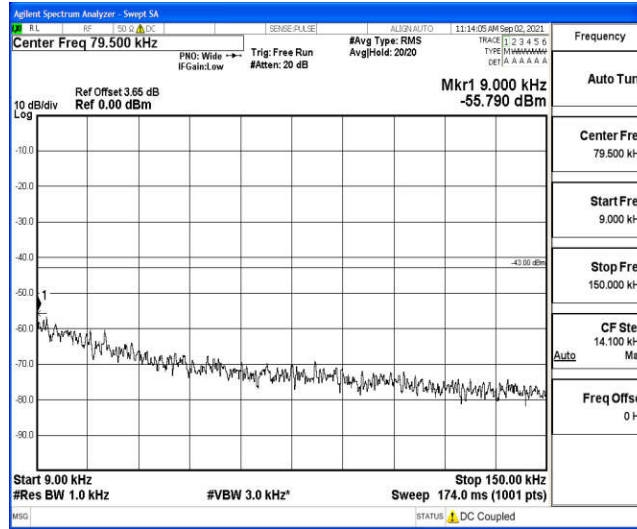

Band66-1.4MHz-16QAM-132322-1RB#0-Range3:30~1000MHz

Band66-1.4MHz-16QAM-132322-1RB#0-Range4:1000~10000MHz

Band66-1.4MHz-16QAM-132322-1RB#0-Range5:10000~20000MHz

Band66-1.4MHz-16QAM-132665-1RB#0-Range1:0.009~0.15MHz