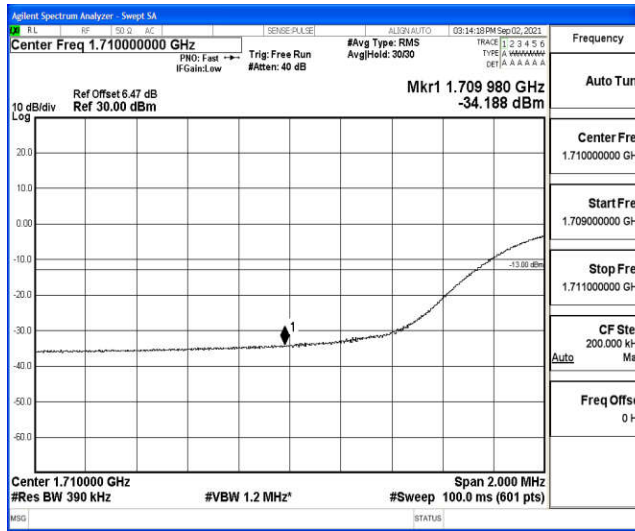

Band66-20MHz-16QAM-132072-100RB#0