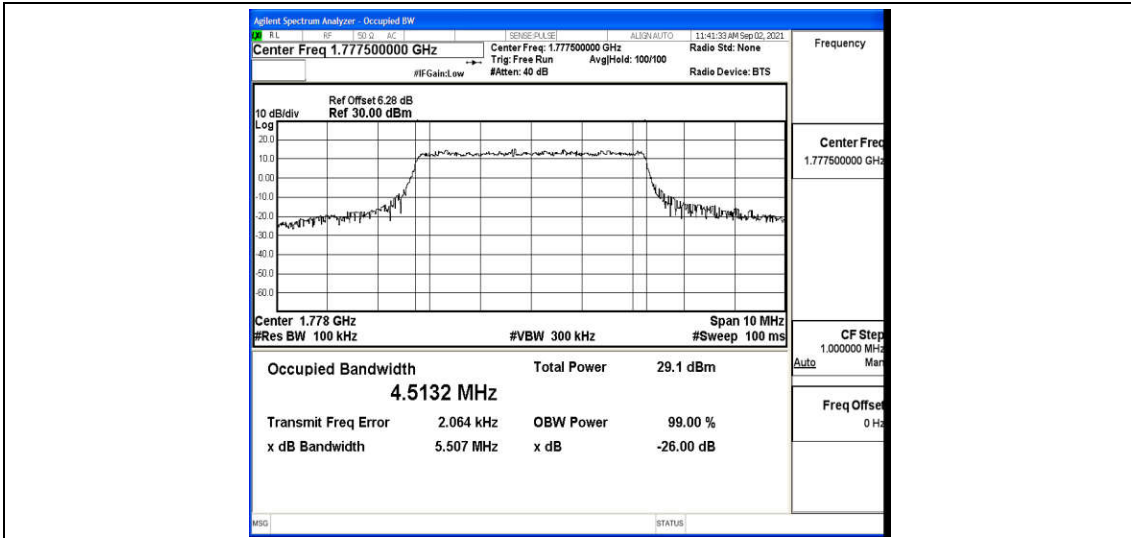

Band66-5MHz-QPSK-132647-25RB#0