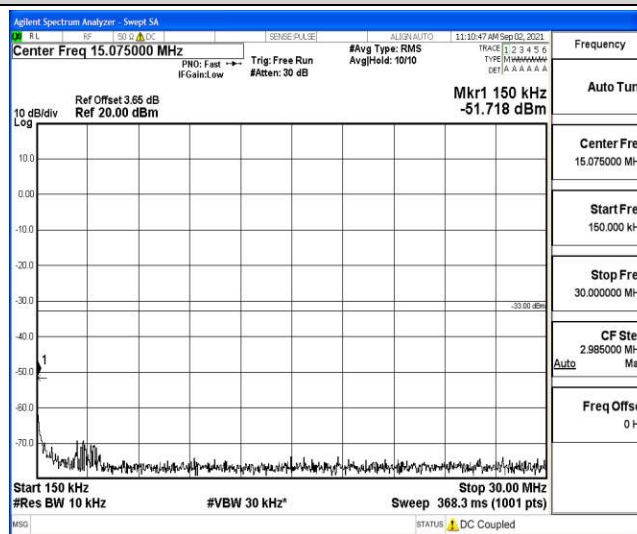

Band66-1.4MHz-16QAM-131979-1RB#0-Range4:1000~10000MHz

Band66-1.4MHz-16QAM-131979-1RB#0-Range5:10000~20000MHz

Band66-1.4MHz-16QAM-132322-1RB#0-Range1:0.009~0.15MHz

Band66-1.4MHz-16QAM-132322-1RB#0-Range2:0.15~30MHz