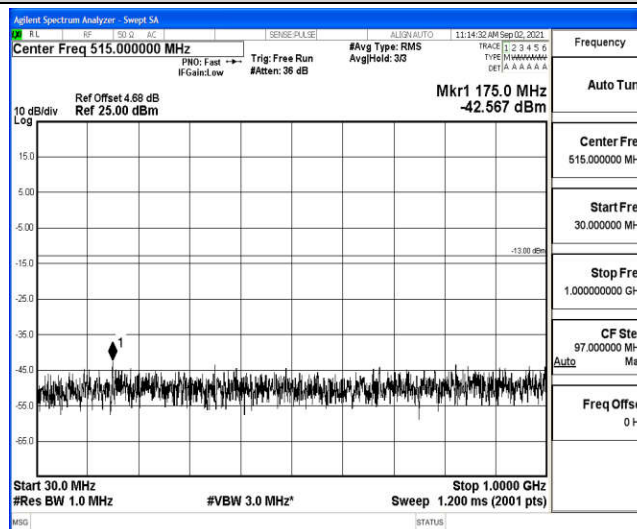

Band66-1.4MHz-16QAM-132665-1RB#0-Range3:30~1000MHz

Band66-1.4MHz-16QAM-132665-1RB#0-Range4:1000~10000MHz