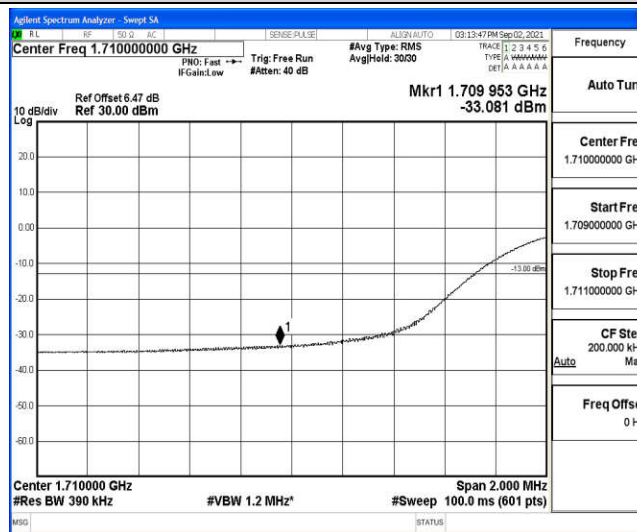

Band66-20MHz-QPSK-132072-100RB#0