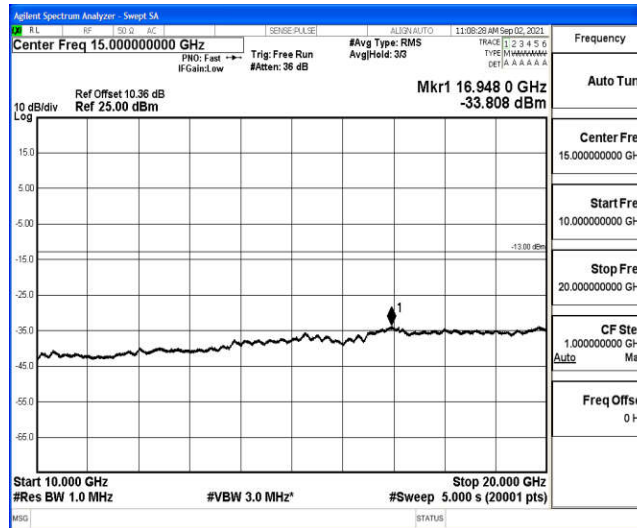

Band66-1.4MHz-16QAM-131979-1RB#0-Range5:10000~20000MHz