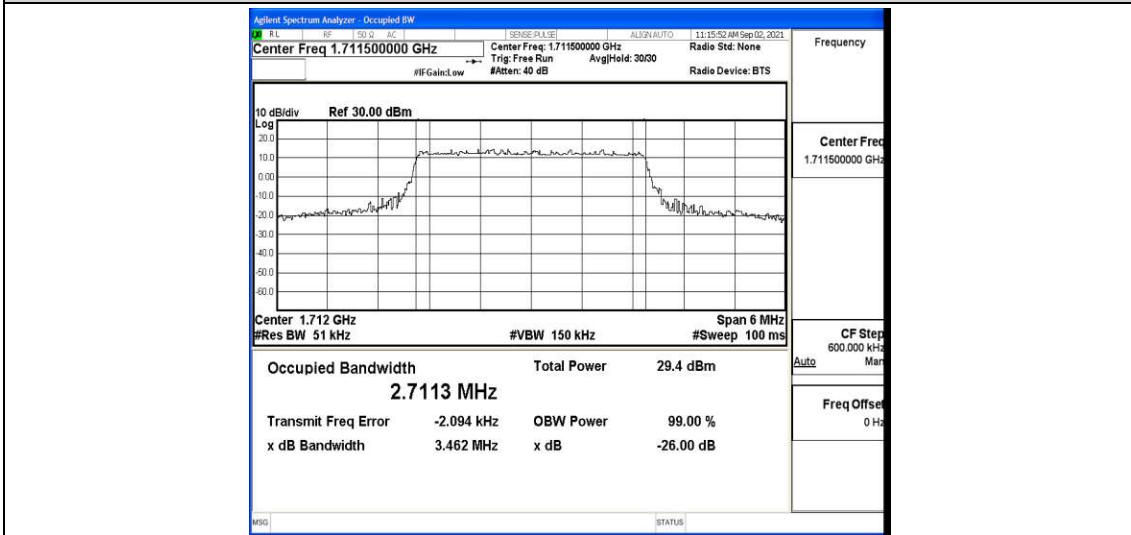

Test Graphs

Band66-1.4MHz-16QAM-131979-6RB#0

Band66-1.4MHz-16QAM-132322-6RB#0

Band66-1.4MHz-16QAM-132665-6RB#0

Band66-3MHz-QPSK-131987-15RB#0

Band66-3MHz-QPSK-132322-15RB#0

Band66-3MHz-QPSK-132657-15RB#0

Band66-3MHz-16QAM-131987-15RB#0