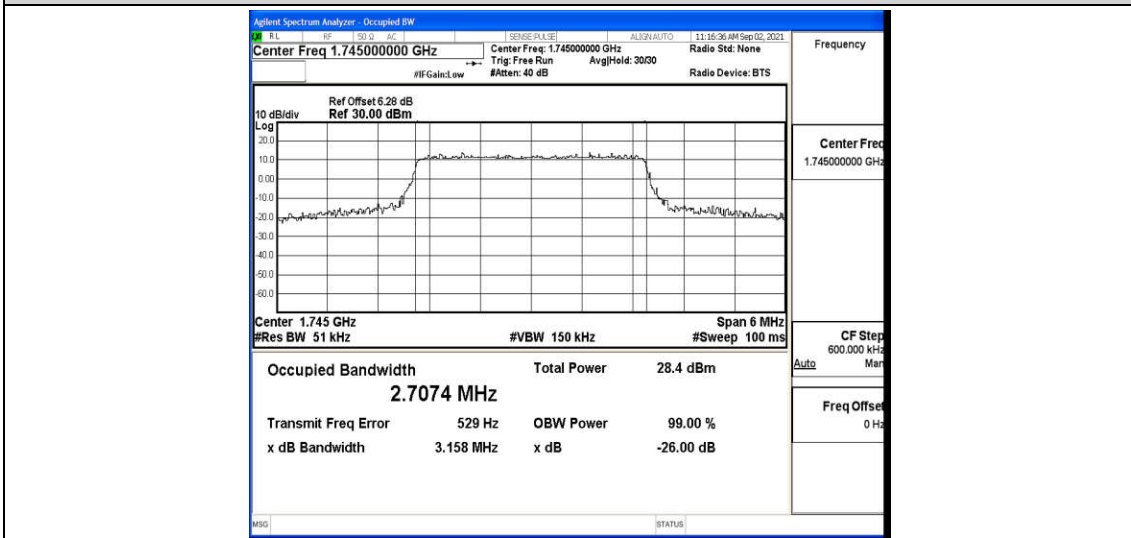

Band66-3MHz-16QAM-132322-15RB#0