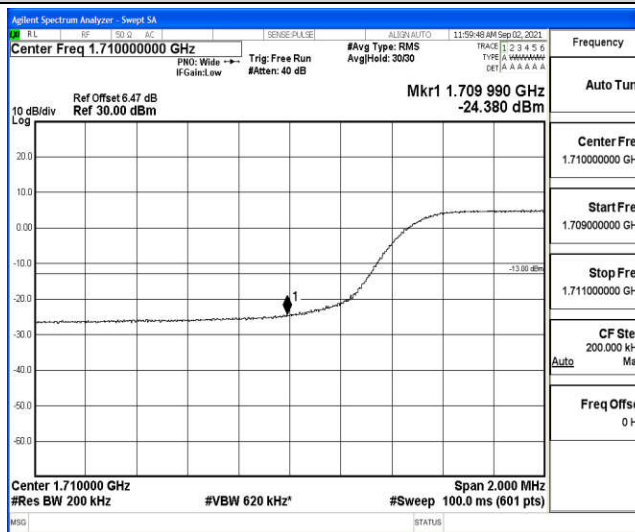

Band66-10MHz-16QAM-132022-50RB#0