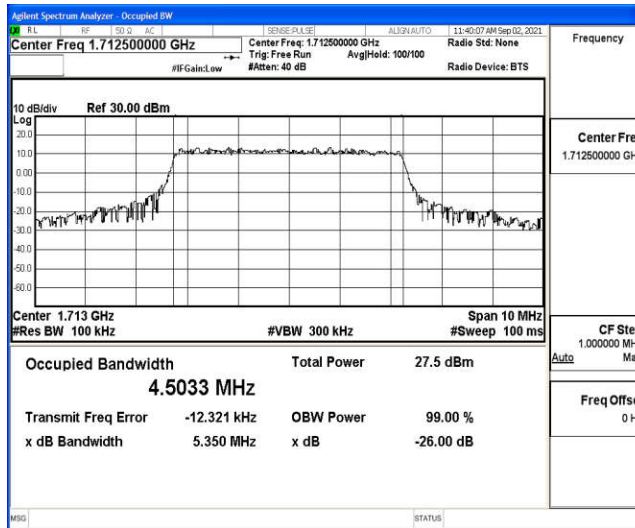

Band66-5MHz-QPSK-131997-25RB#0