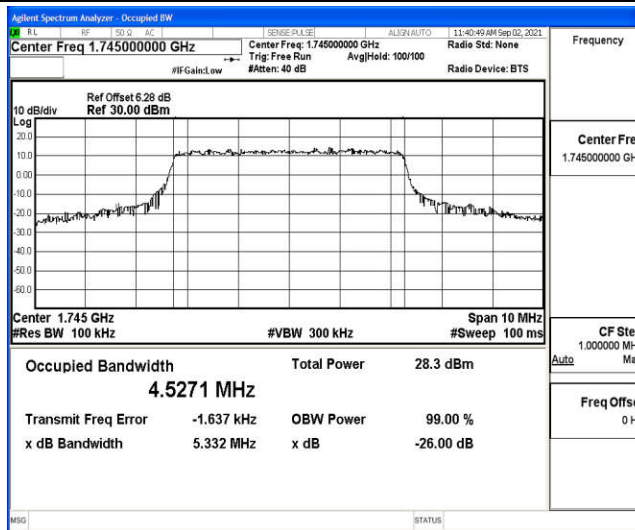

Band66-5MHz-QPSK-132322-25RB#0