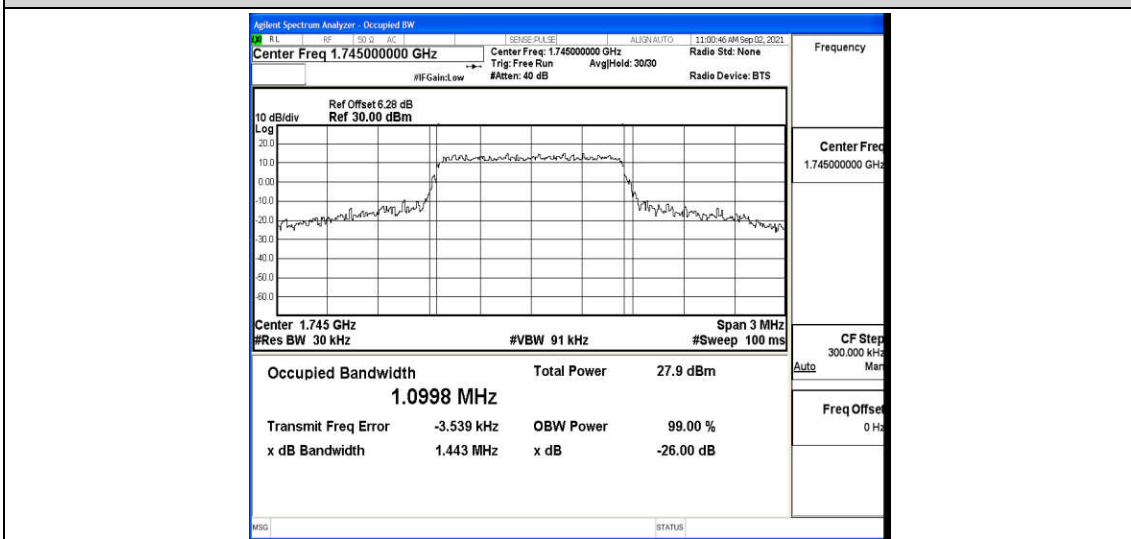

Test Graphs

Band66-1.4MHz-16QAM-131979-6RB#0

Band66-1.4MHz-16QAM-132322-6RB#0

Band66-1.4MHz-16QAM-132665-6RB#0

Band66-3MHz-QPSK-131987-15RB#0

Band66-3MHz-QPSK-132322-15RB#0

Band66-3MHz-QPSK-132657-15RB#0

Band66-3MHz-16QAM-131987-15RB#0