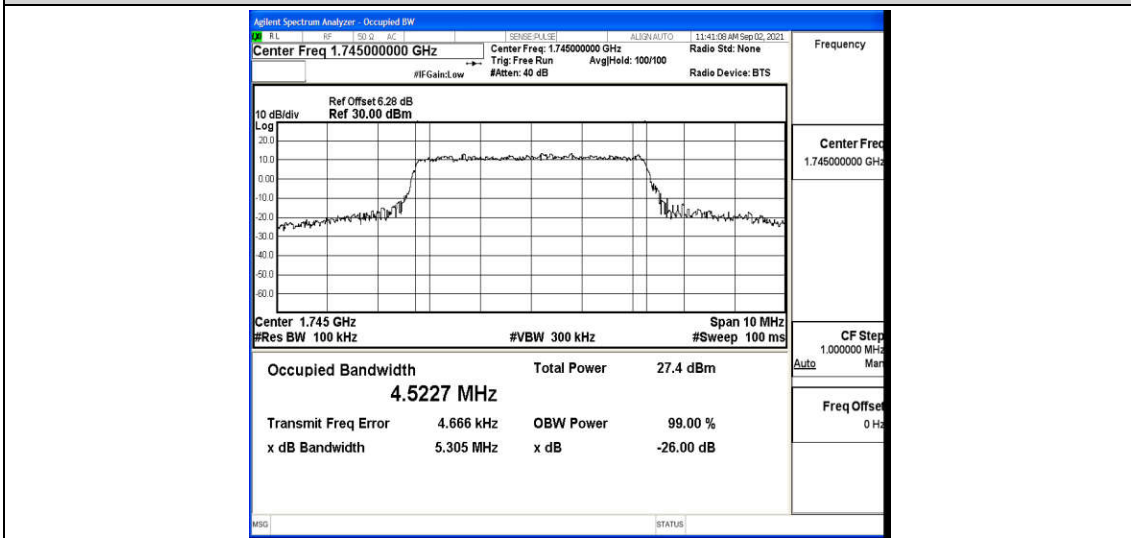

Band66-5MHz-16QAM-132322-25RB#0