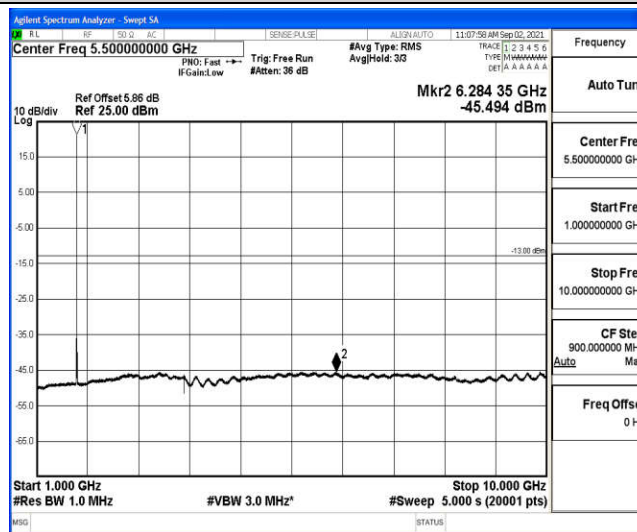

Band66-1.4MHz-16QAM-131979-1RB#0-Range4:1000~10000MHz