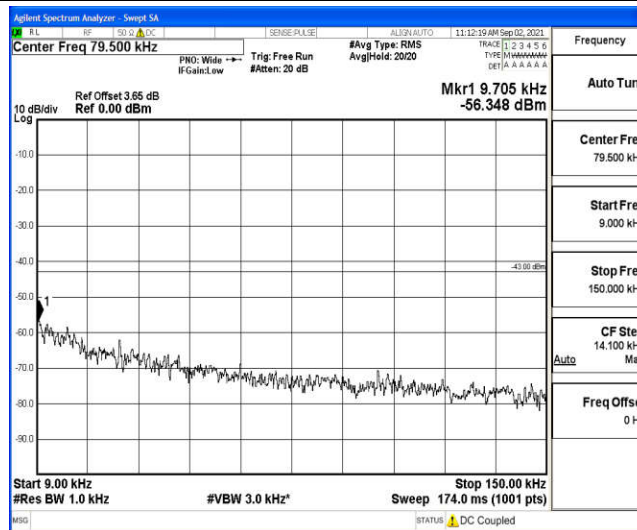

Band66-1.4MHz-QPSK-132665-1RB#0-Range1:0.009~0.15MHz