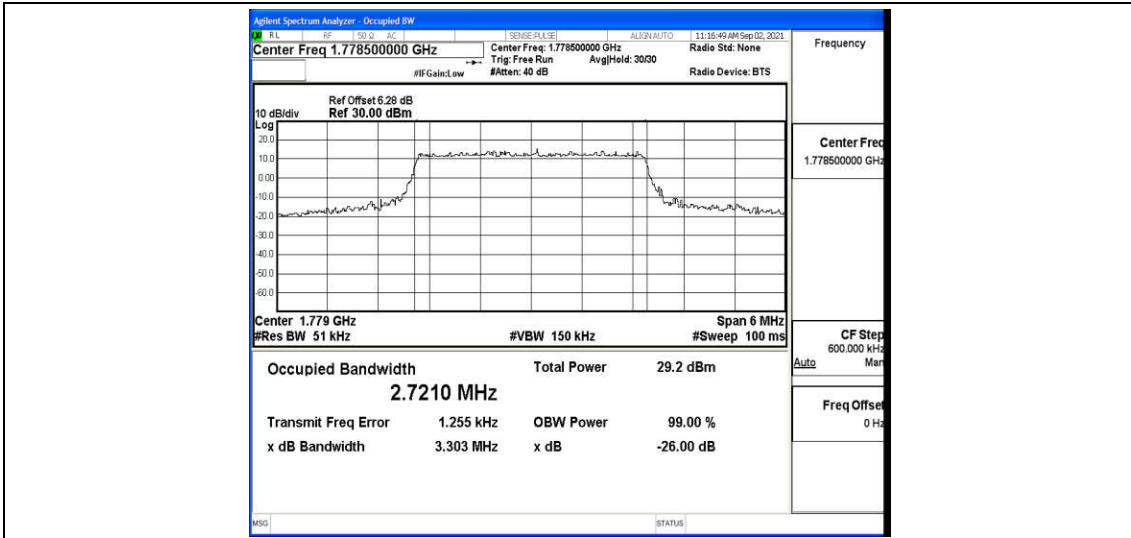

Test Graphs

Band66-1.4MHz-16QAM-131979-6RB#0

Band66-1.4MHz-16QAM-132322-6RB#0

Band66-1.4MHz-16QAM-132665-6RB#0

Band66-3MHz-QPSK-131987-15RB#0

Band66-3MHz-QPSK-132322-15RB#0

Band66-3MHz-QPSK-132657-15RB#0

Band66-3MHz-16QAM-131987-15RB#0