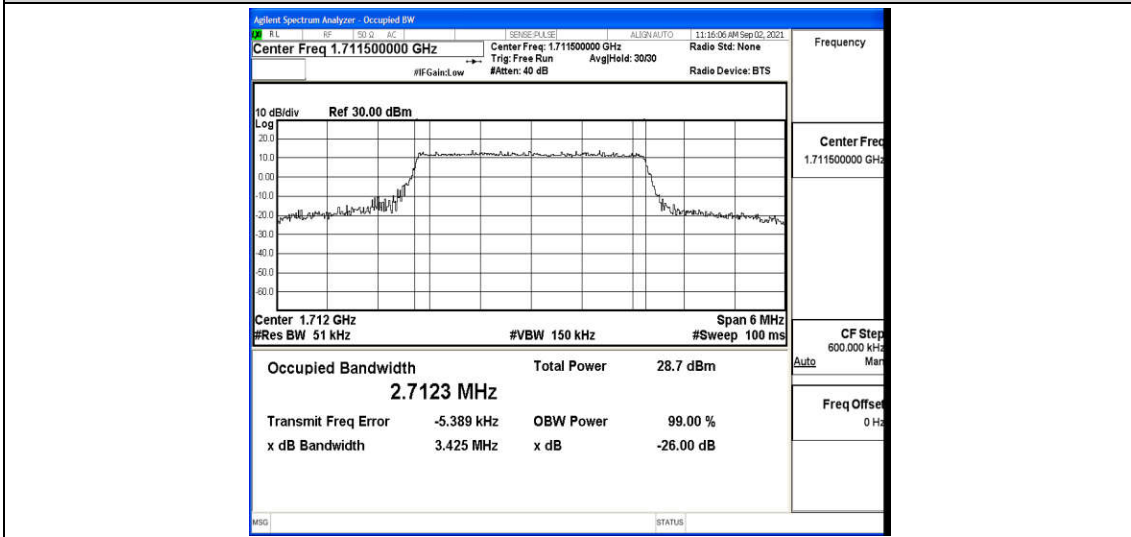

Test Graphs

Band66-1.4MHz-16QAM-131979-6RB#0

Band66-1.4MHz-16QAM-132322-6RB#0

Band66-1.4MHz-16QAM-132665-6RB#0

Band66-3MHz-QPSK-131987-15RB#0

Band66-3MHz-QPSK-132322-15RB#0

Band66-3MHz-QPSK-132657-15RB#0

Band66-3MHz-16QAM-131987-15RB#0