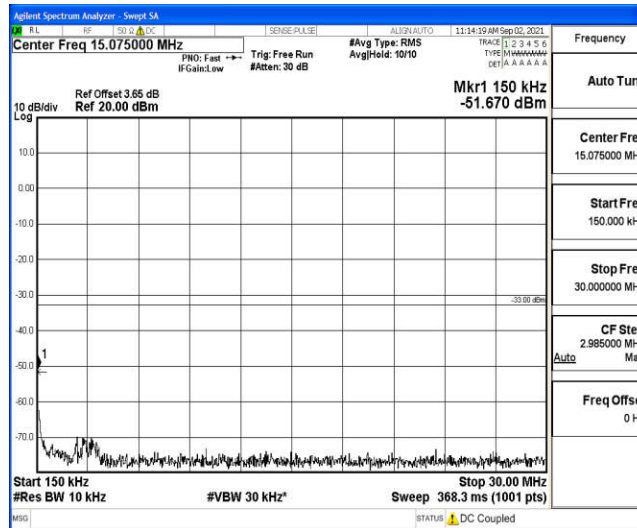

Band66-1.4MHz-16QAM-132665-1RB#0-Range2:0.15~30MHz