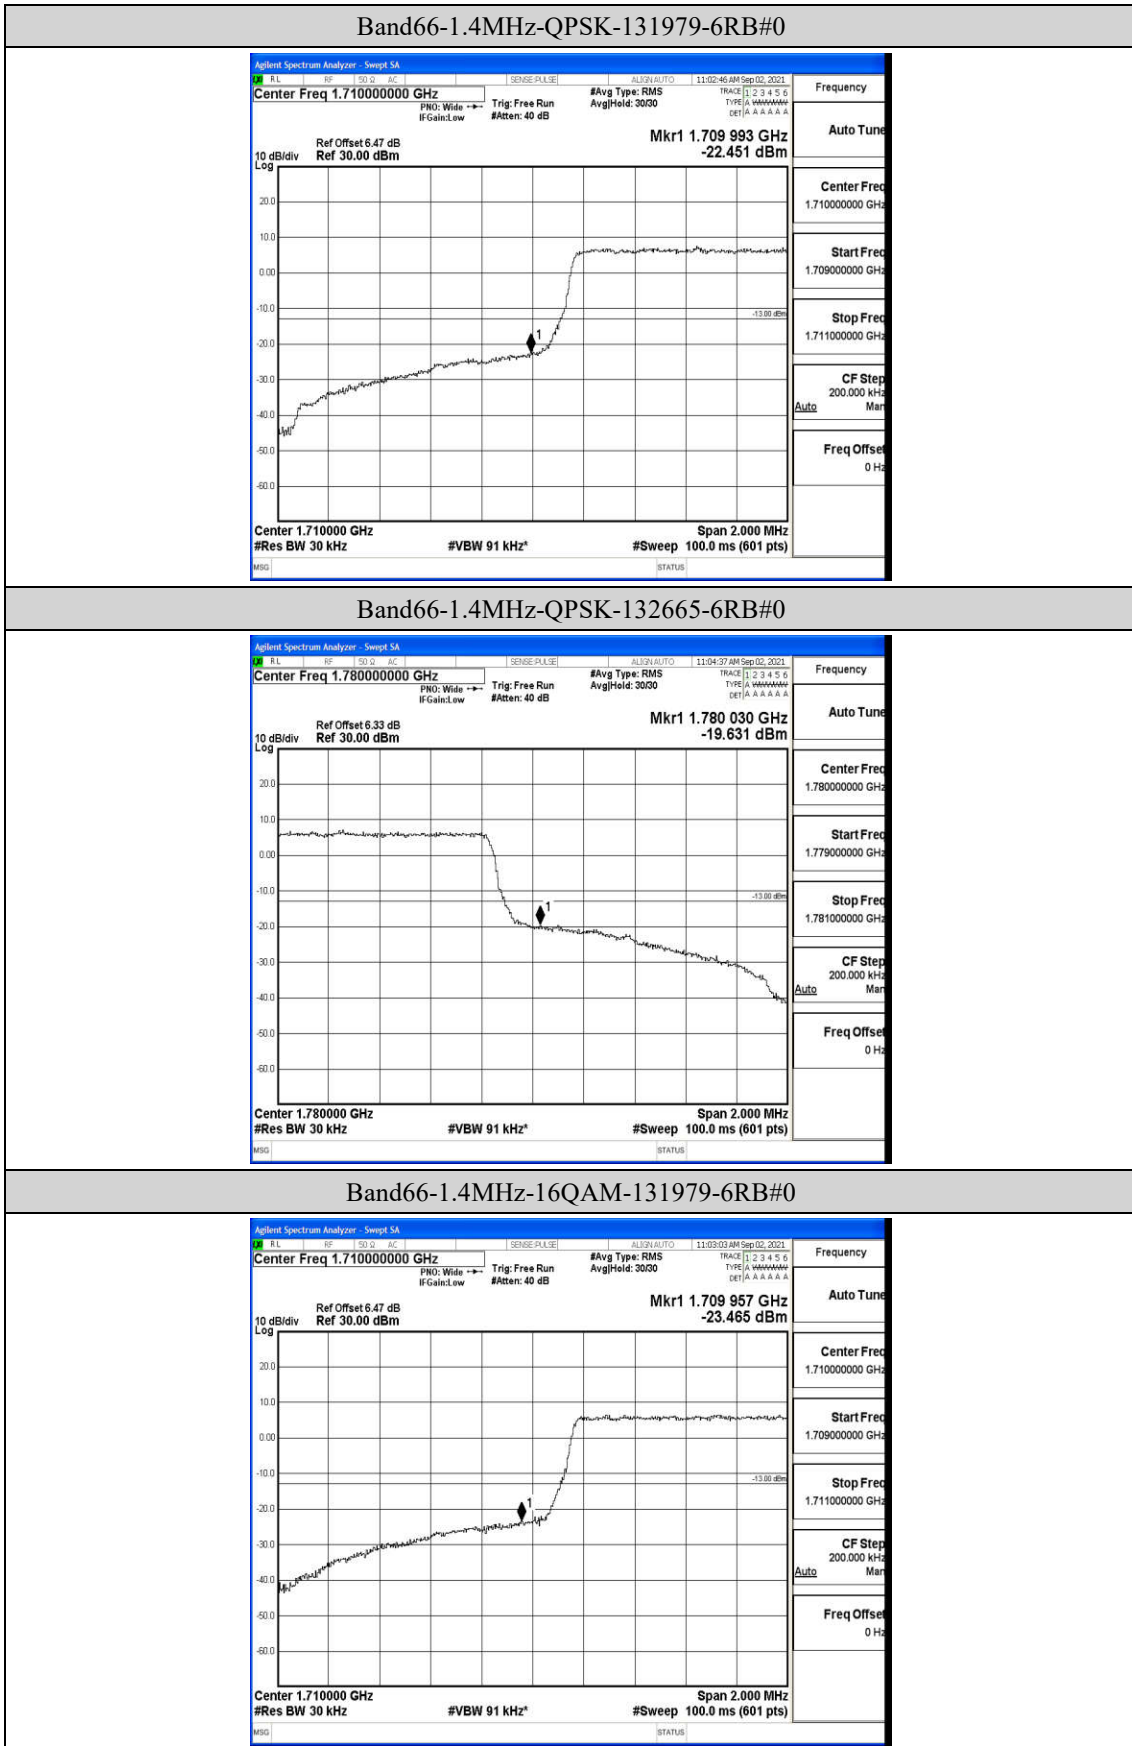

Test Graphs