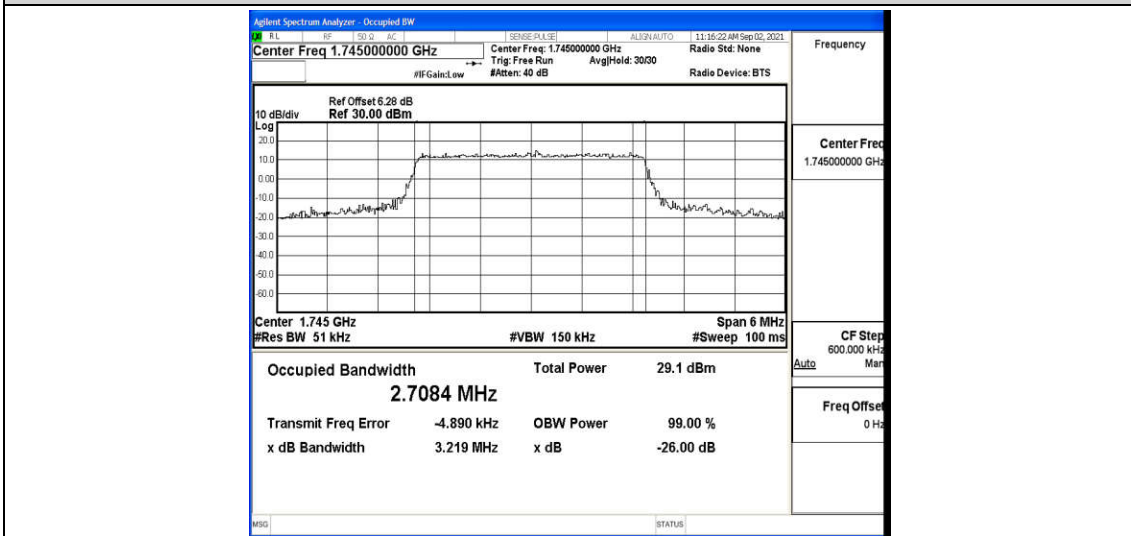

Test Graphs

Band66-1.4MHz-16QAM-131979-6RB#0

Band66-1.4MHz-16QAM-132322-6RB#0

Band66-1.4MHz-16QAM-132665-6RB#0

Band66-3MHz-QPSK-131987-15RB#0

Band66-3MHz-QPSK-132322-15RB#0

Band66-3MHz-QPSK-132657-15RB#0

Band66-3MHz-16QAM-131987-15RB#0