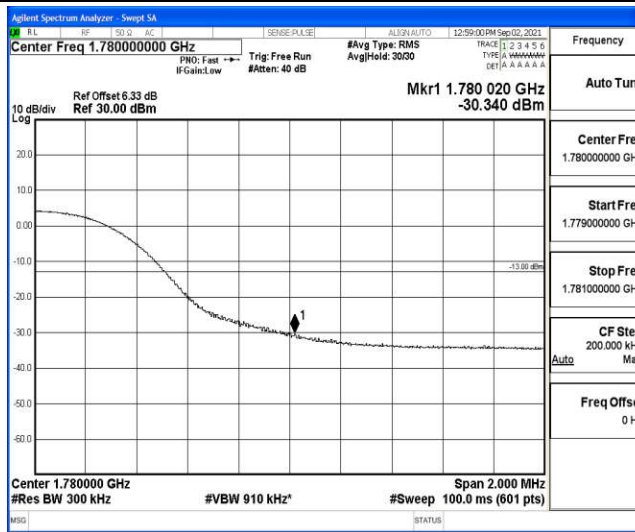

Band66-15MHz-QPSK-132597-75RB#0