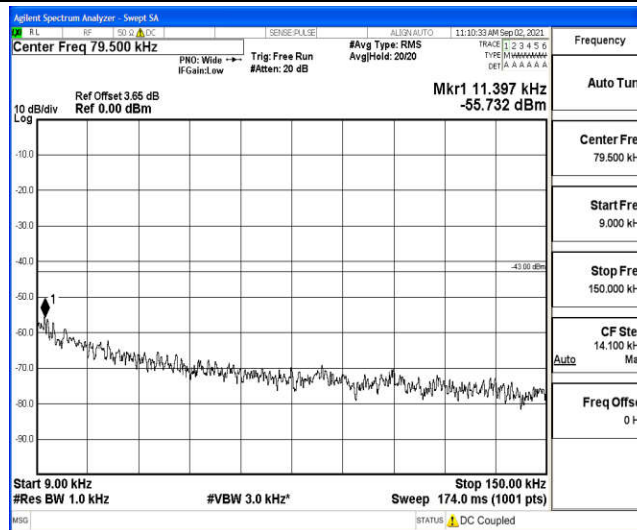

Band66-1.4MHz-16QAM-132322-1RB#0-Range1:0.009~0.15MHz