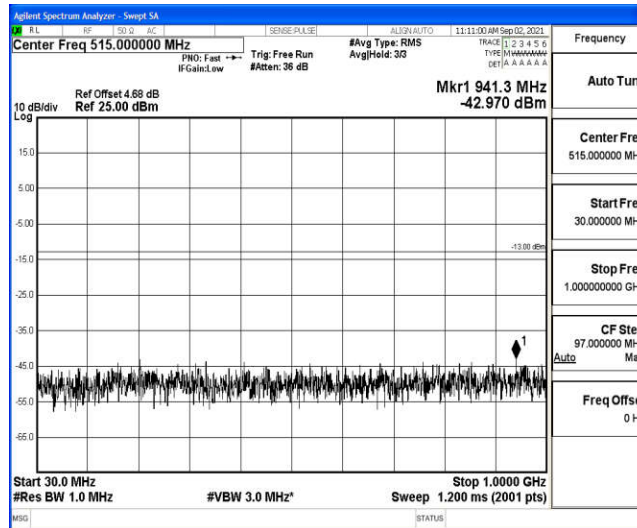

Band66-1.4MHz-16QAM-132322-1RB#0-Range3:30~1000MHz