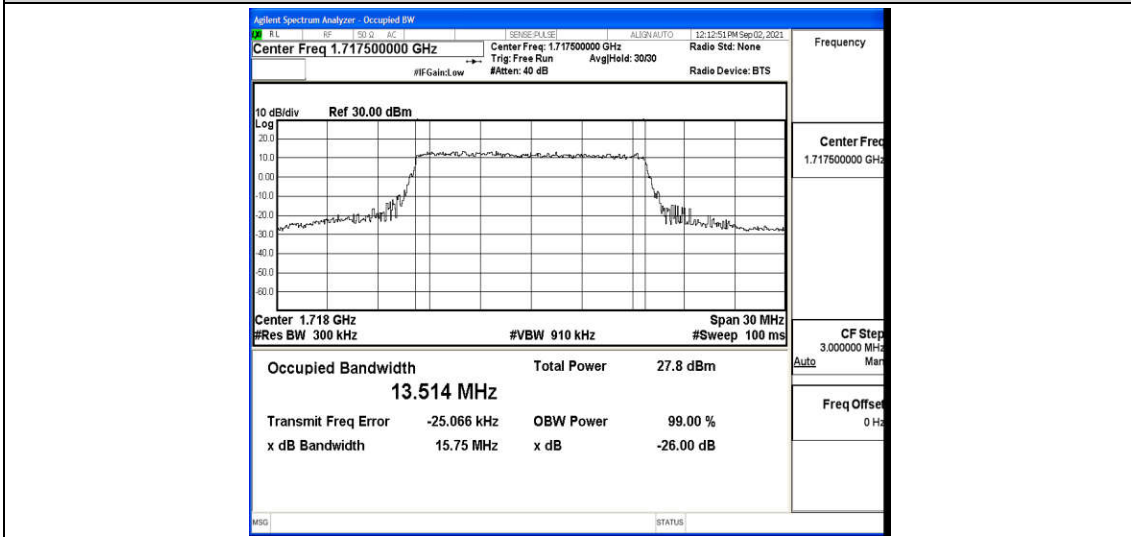

Band66-15MHz-QPSK-132047-75RB#0