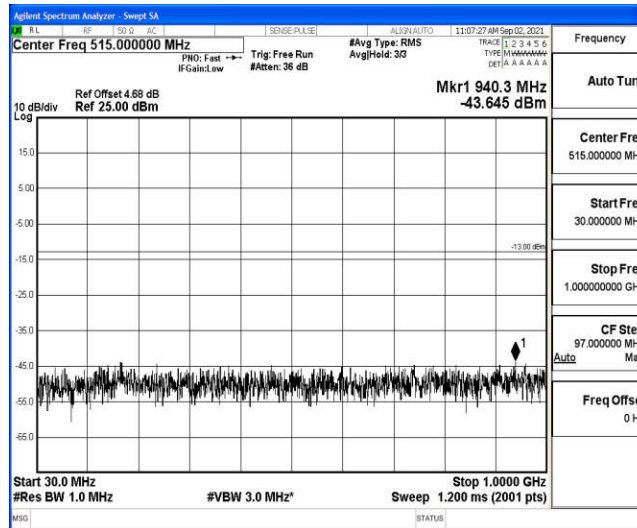

Band66-1.4MHz-QPSK-132665-1RB#0-Range5:10000~20000MHz

Band66-1.4MHz-16QAM-131979-1RB#0-Range1:0.009~0.15MHz

Band66-1.4MHz-16QAM-131979-1RB#0-Range2:0.15~30MHz

Band66-1.4MHz-16QAM-131979-1RB#0-Range3:30~1000MHz