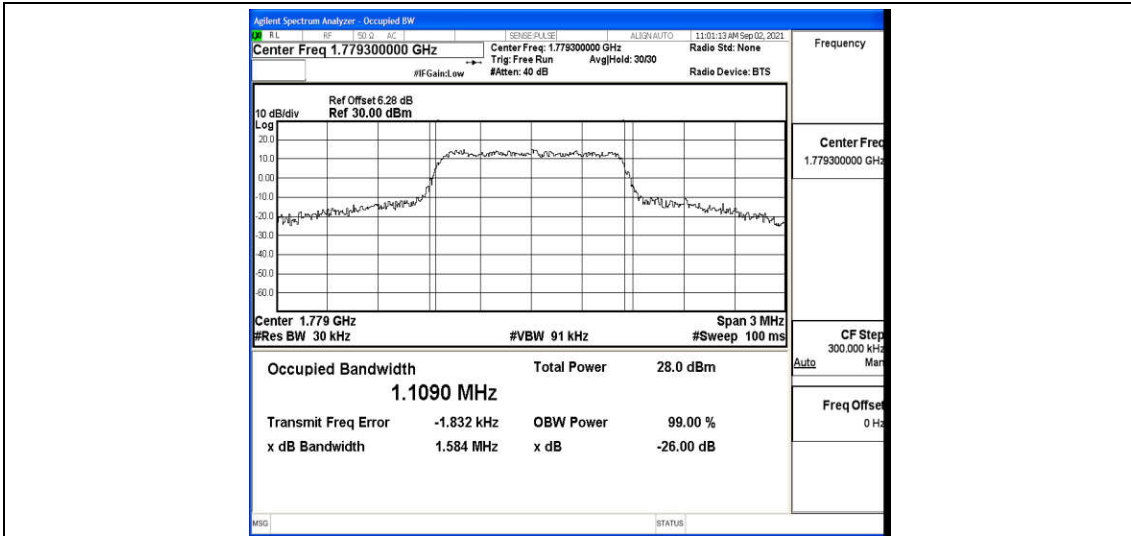

Test Graphs

Band66-1.4MHz-16QAM-131979-6RB#0

Band66-1.4MHz-16QAM-132322-6RB#0

Band66-1.4MHz-16QAM-132665-6RB#0

Band66-3MHz-QPSK-131987-15RB#0

Band66-3MHz-QPSK-132322-15RB#0

Band66-3MHz-QPSK-132657-15RB#0

Band66-3MHz-16QAM-131987-15RB#0