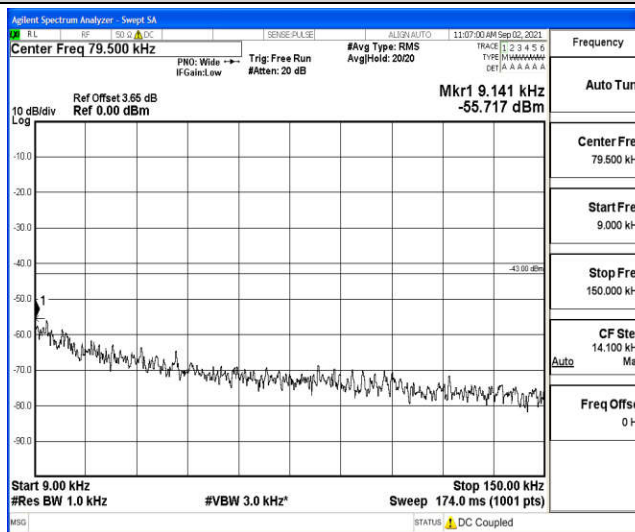

Band66-1.4MHz-16QAM-131979-1RB#0-Range1:0.009~0.15MHz