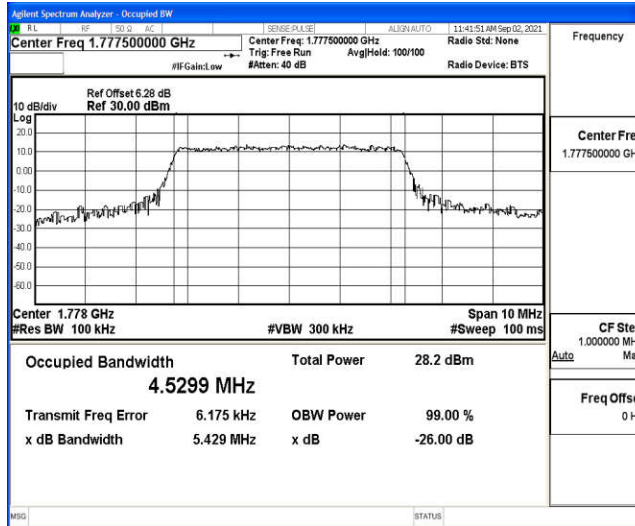

Band66-5MHz-16QAM-132647-25RB#0