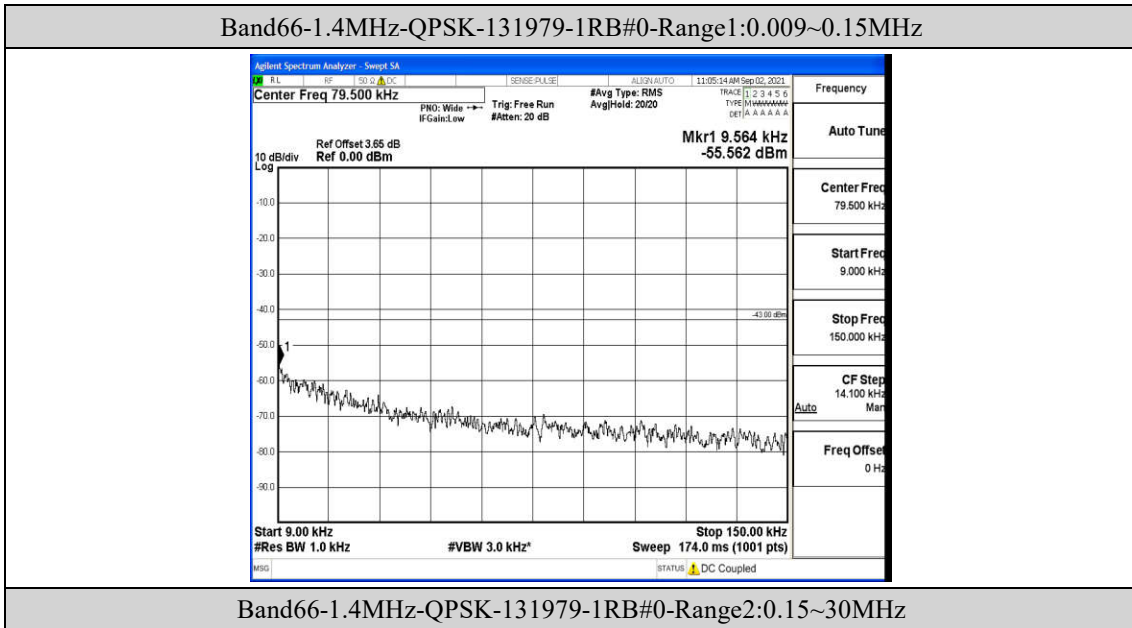

Band66	20MHz	16QA M	13232 2	1RB#0	Range3:30~1000MHz	-42.5 6	PASS
Band66	20MHz	16QA M	13232 2	1RB#0	Range4:1000~10000MHz	-45.4 8	PASS
Band66	20MHz	16QA M	13232 2	1RB#0	Range5:10000~20000MHz	-33.5 5	PASS
Band66	20MHz	16QA M	13257 2	1RB#0	Range1:0.009~0.15MHz	-56.4 7	PASS
Band66	20MHz	16QA M	13257 2	1RB#0	Range2:0.15~30MHz	-51.6	PASS
Band66	20MHz	16QA M	13257 2	1RB#0	Range3:30~1000MHz	-42.5 9	PASS
Band66	20MHz	16QA M	13257 2	1RB#0	Range4:1000~10000MHz	-45.4 6	PASS
Band66	20MHz	16QA M	13257 2	1RB#0	Range5:10000~20000MHz	-33.5 7	PASS

Test Graphs