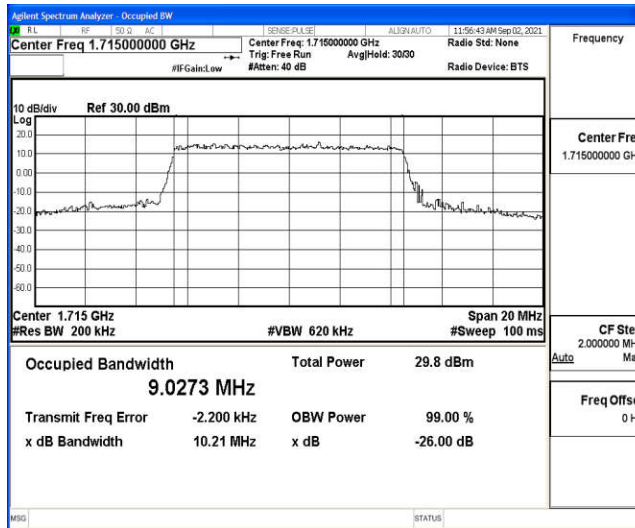

Band66-10MHz-QPSK-132022-50RB#0