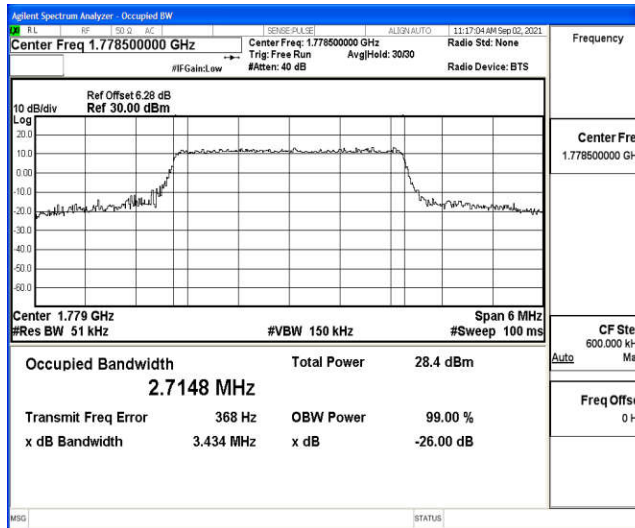

Band66-3MHz-16QAM-132657-15RB#0