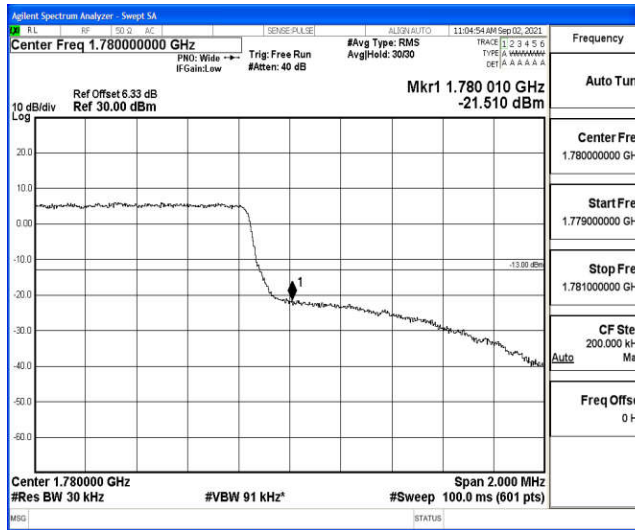

Band66-1.4MHz-16QAM-132665-6RB#0