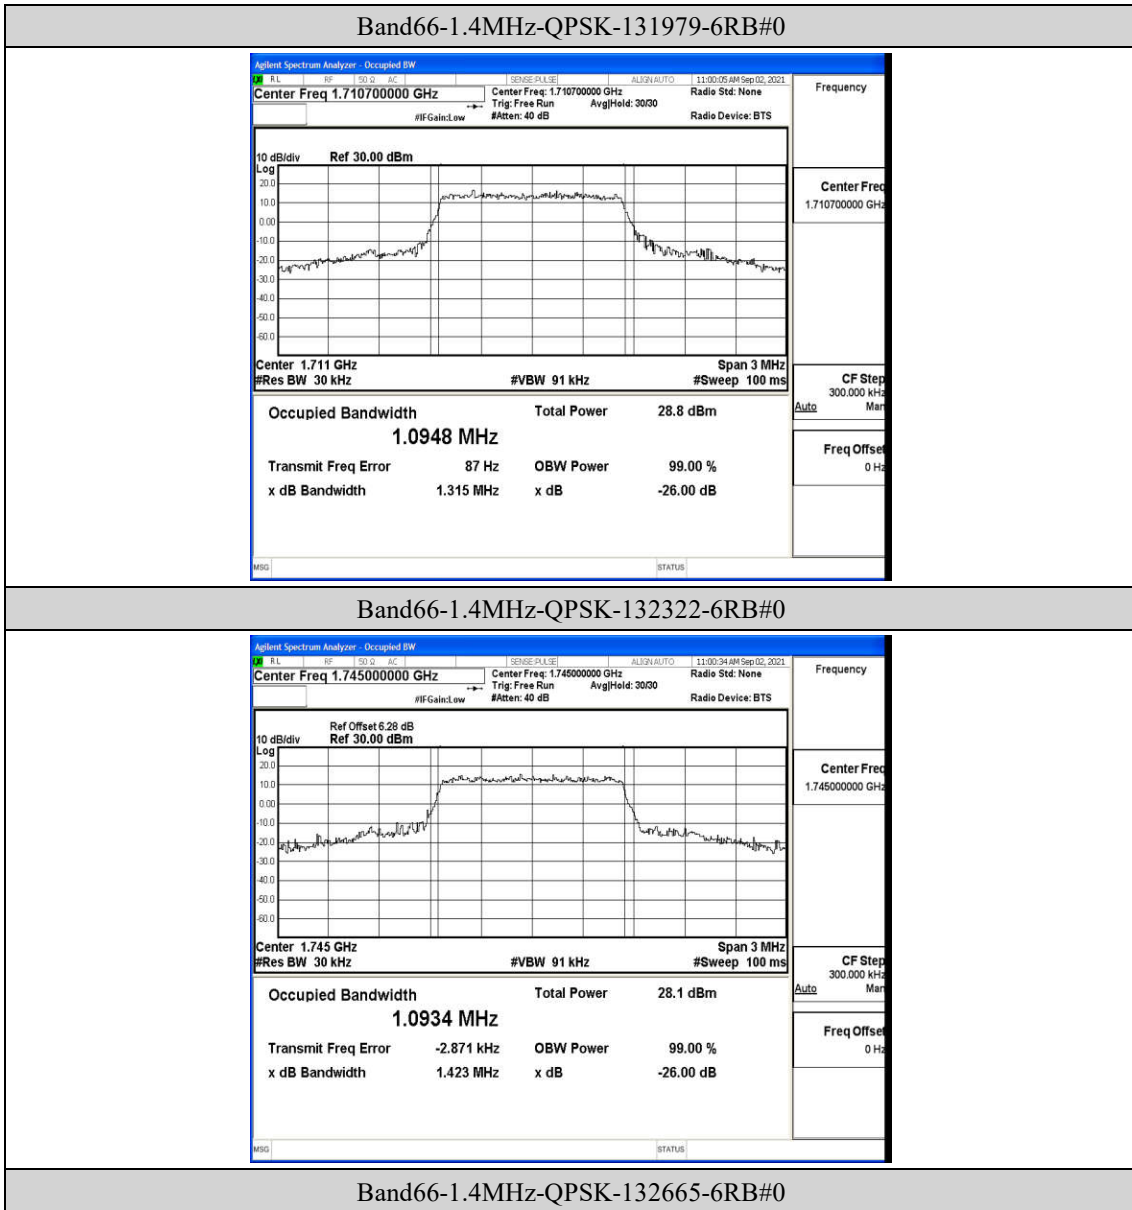

Test Graphs