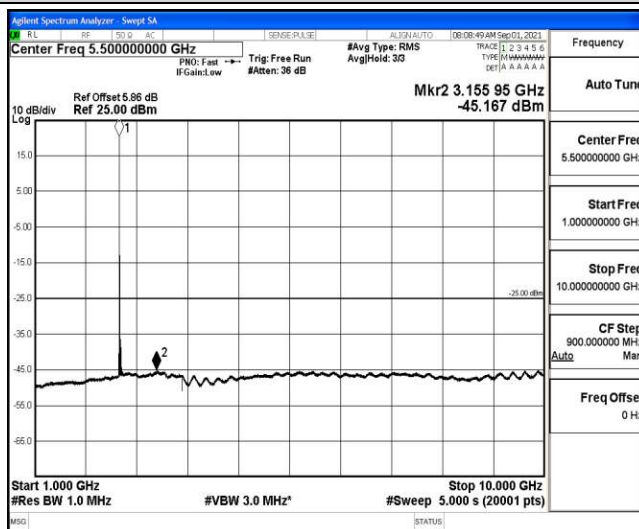

Band41-15MHz-16QAM-39725-1RB#0-Range1:0.009~0.15MHz

Band41-15MHz-16QAM-39725-1RB#0-Range2:0.15~30MHz

Band41-15MHz-16QAM-39725-1RB#0-Range3:30~1000MHz

Band41-15MHz-16QAM-39725-1RB#0-Range4: 1000~10000MHz

Band41-15MHz-16QAM-39725-1RB#0-Range5: 10000~20000MHz