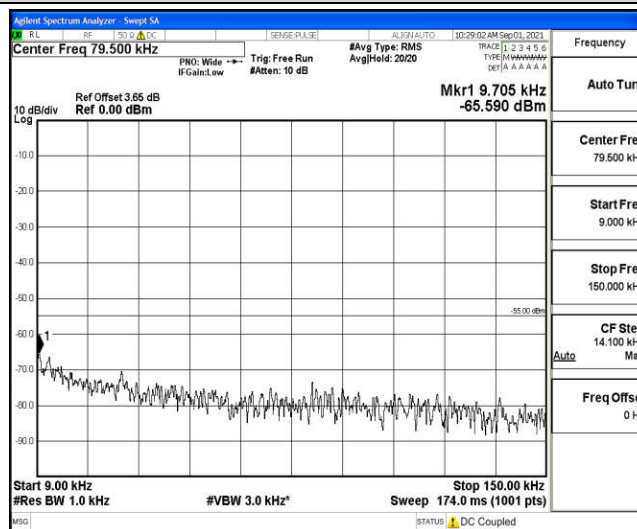

Band41-20MHz-16QAM-40620-1RB#0-Range1:0.009~0.15MHz

Band41-20MHz-16QAM-40620-1RB#0-Range2:0.15~30MHz