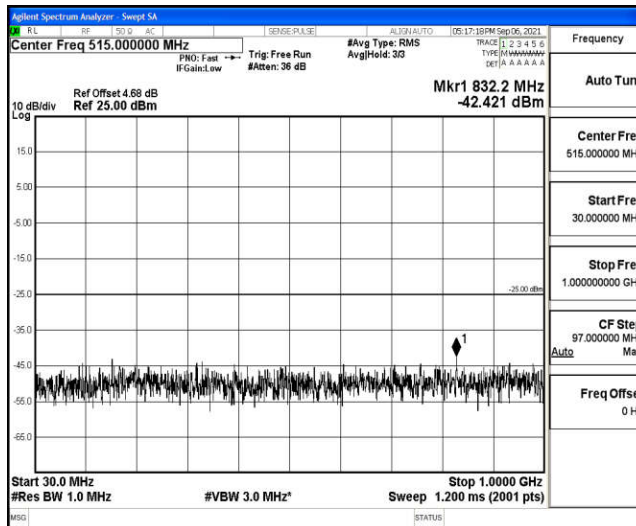

Band41-15MHz-16QAM-41515-1RB#0-Range3:30~1000MHz

Band41-15MHz-16QAM-41515-1RB#0-Range4: 1000~10000MHz