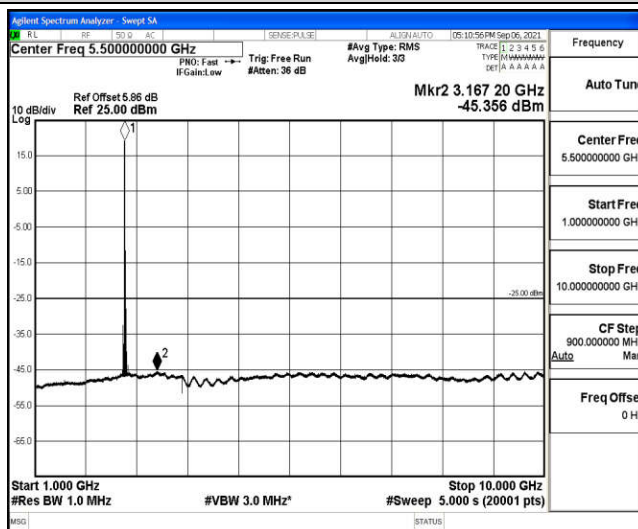

Band41-15MHz-QPSK-40620-1RB#0-Range4:1000~10000MHz

Band41-15MHz-QPSK-40620-1RB#0-Range5:10000~20000MHz