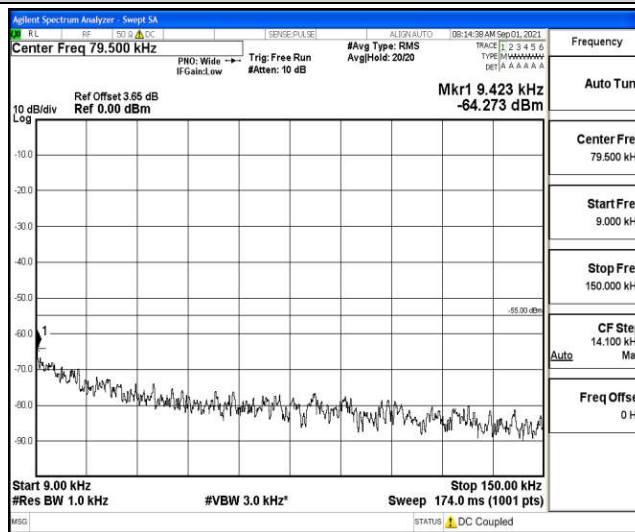

Band41-10MHz-16QAM-40620-1RB#0-Range1:0.009~0.15MHz

Band41-10MHz-16QAM-40620-1RB#0-Range2:0.15~30MHz