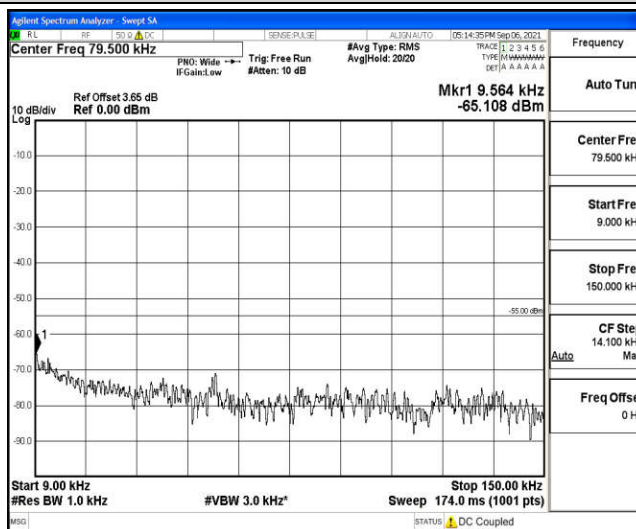

Band41-15MHz-QPSK-40620-1RB#0-Range4:1000~10000MHz

Band41-15MHz-QPSK-40620-1RB#0-Range5:10000~20000MHz

Band41-15MHz-QPSK-40620-1RB#0-Range6:2000~26500MHz

Band41-15MHz-QPSK-41515-1RB#0-Range1:0.009~0.15MHz