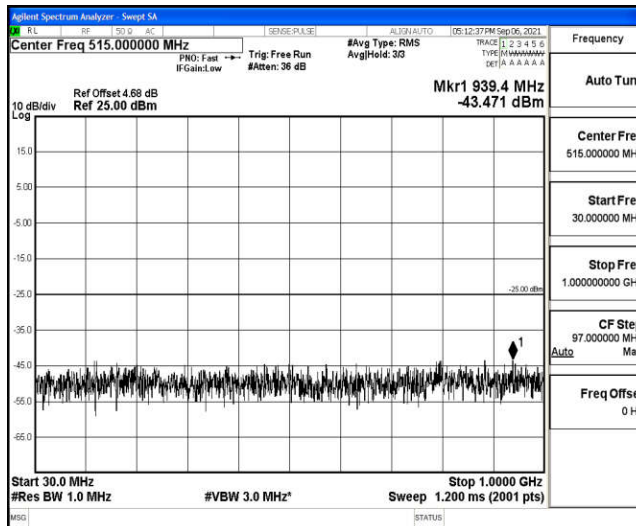

Band41-15MHz-16QAM-39725-1RB#0-Range6:20000~26500MHz

Band41-15MHz-16QAM-40620-1RB#0-Range1:0.009~0.15MHz

Band41-15MHz-16QAM-40620-1RB#0-Range2:0.15~30MHz

Band41-15MHz-16QAM-40620-1RB#0-Range3:30~1000MHz

Band41-15MHz-16QAM-40620-1RB#0-Range4: 1000~10000MHz