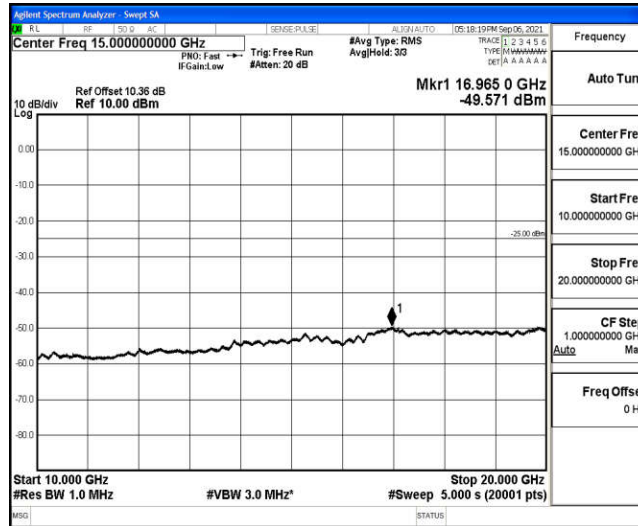

Band41-15MHz-16QAM-41515-1RB#0-Range5: 10000~20000MHz

Band41-15MHz-16QAM-41515-1RB#0-Range6:20000~26500MHz