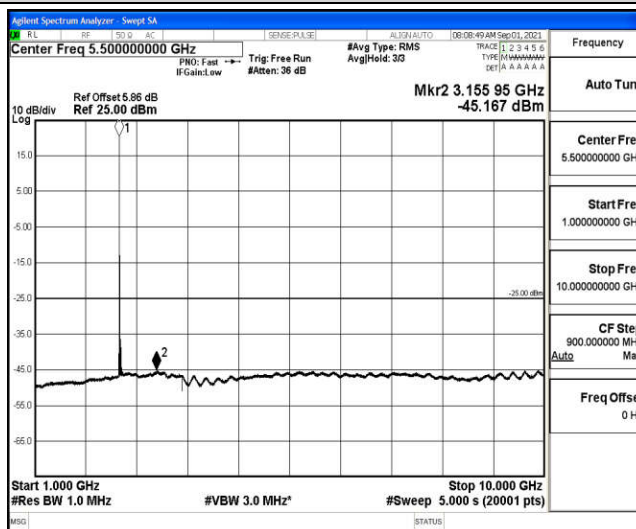

Band41-15MHz-16QAM-39725-1RB#0-Range6:20000~26500MHz

Band41-15MHz-16QAM-40620-1RB#0-Range1:0.009~0.15MHz

Band41-15MHz-16QAM-40620-1RB#0-Range2:0.15~30MHz

Band41-15MHz-16QAM-40620-1RB#0-Range3:30~1000MHz

Band41-15MHz-16QAM-40620-1RB#0-Range4: 1000~10000MHz