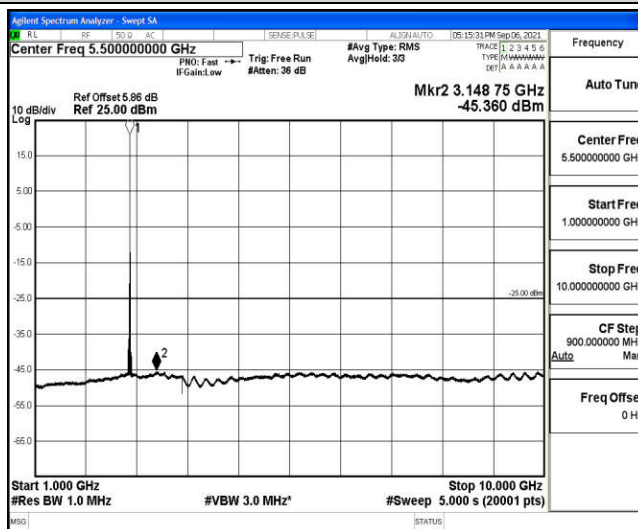

Band41-15MHz-QPSK-41515-1RB#0-Range4:1000~10000MHz

Band41-15MHz-QPSK-41515-1RB#0-Range5:10000~20000MHz