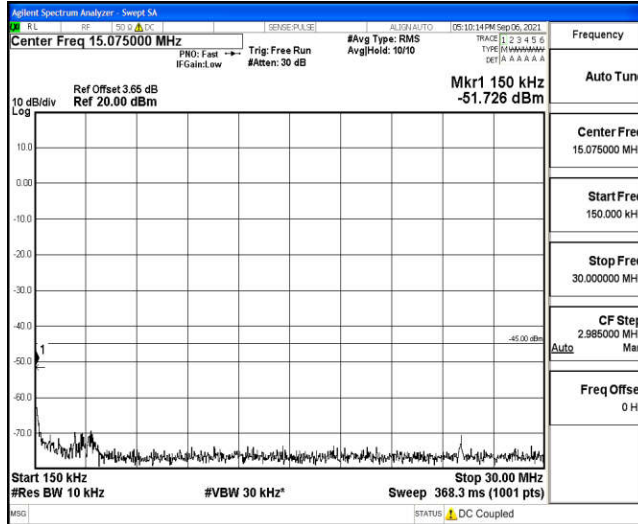

Band41-15MHz-QPSK-39725-1RB#0-Range5:10000~20000MHz

Band41-15MHz-QPSK-39725-1RB#0-Range6:2000~26500MHz

Band41-15MHz-QPSK-40620-1RB#0-Range1:0.009~0.15MHz

Band41-15MHz-QPSK-40620-1RB#0-Range2:0.15~30MHz

Band41-15MHz-QPSK-40620-1RB#0-Range3:30~1000MHz