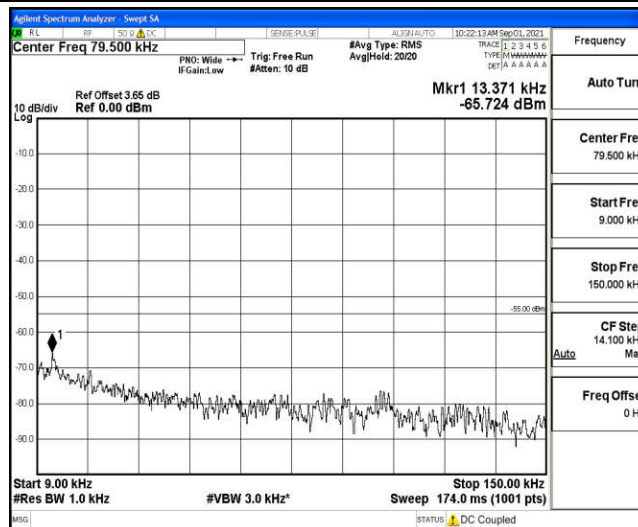

Band41-20MHz-QPSK-39750-1RB#0-Range1:0.009~0.15MHz

Band41-20MHz-QPSK-39750-1RB#0-Range2:0.15~30MHz