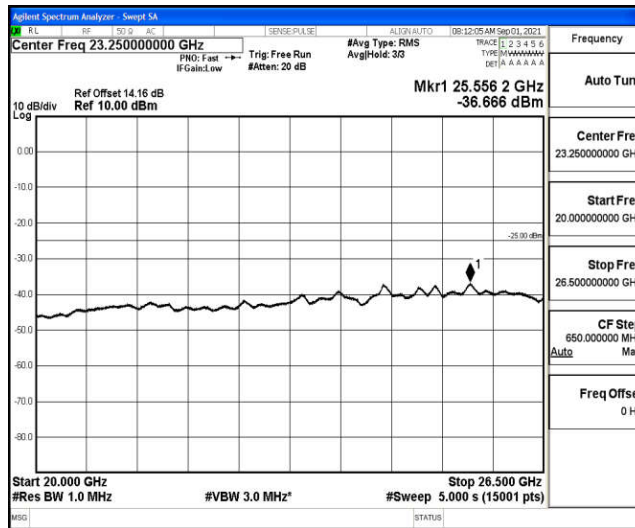

Band41-10MHz-16QAM-39700-1RB#0-Range6:20000~26500MHz

Band41-10MHz-16QAM-40620-1RB#0-Range1:0.009~0.15MHz