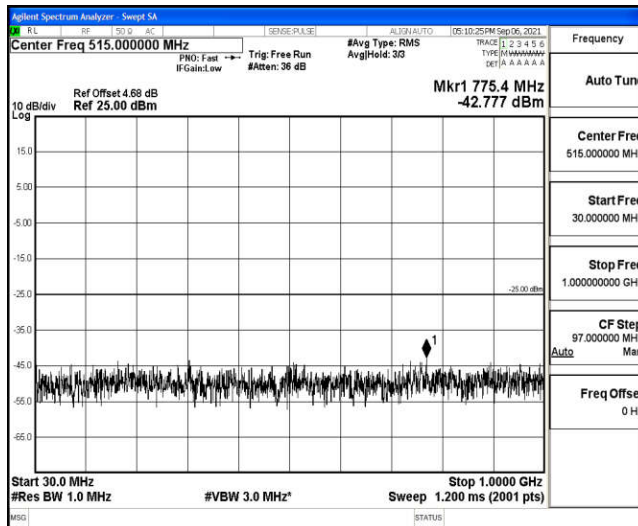

Band41-15MHz-QPSK-39725-1RB#0-Range5:10000~20000MHz

Band41-15MHz-QPSK-39725-1RB#0-Range6:2000~26500MHz

Band41-15MHz-QPSK-40620-1RB#0-Range1:0.009~0.15MHz

Band41-15MHz-QPSK-40620-1RB#0-Range2:0.15~30MHz

Band41-15MHz-QPSK-40620-1RB#0-Range3:30~1000MHz