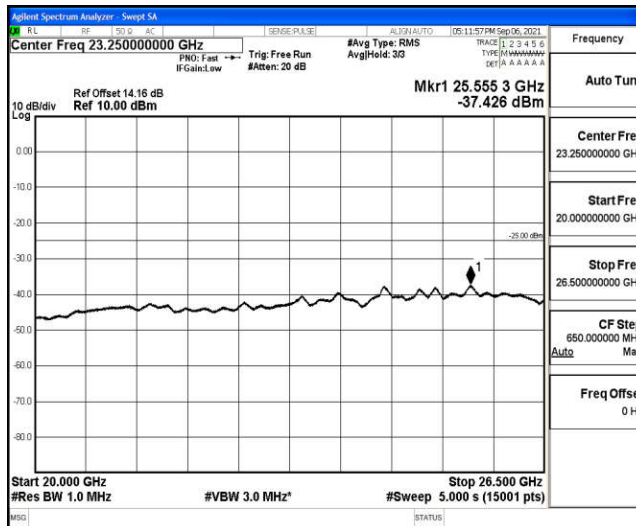

Band41-15MHz-QPSK-40620-1RB#0-Range6:2000~26500MHz

Band41-15MHz-QPSK-41515-1RB#0-Range1:0.009~0.15MHz