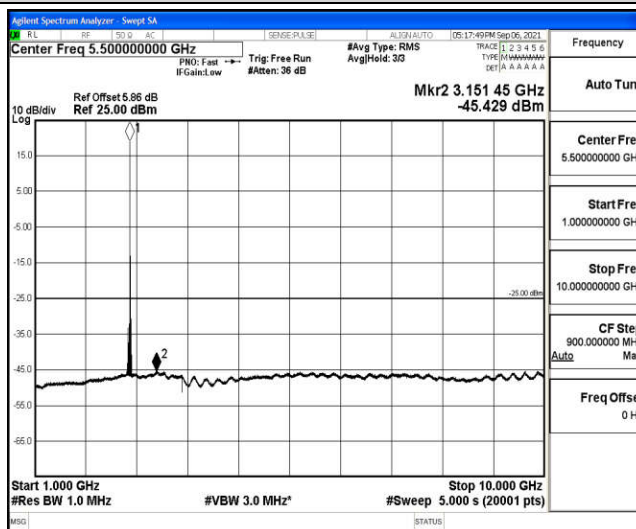

Band41-15MHz-16QAM-41515-1RB#0-Range4: 1000~10000MHz

Band41-15MHz-16QAM-41515-1RB#0-Range5: 10000~20000MHz