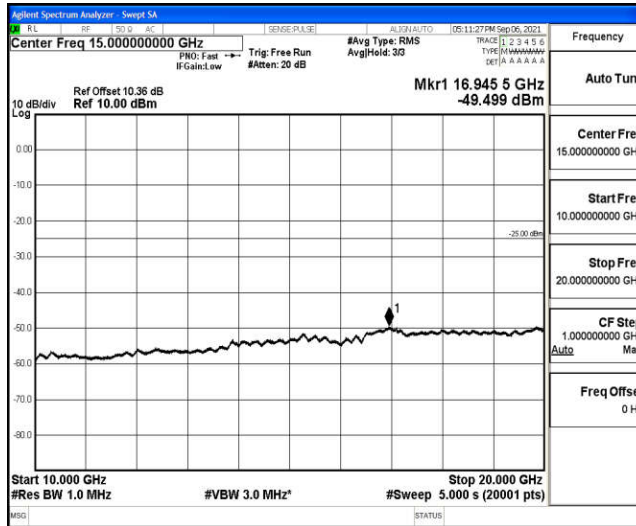

Band41-15MHz-QPSK-40620-1RB#0-Range5:10000~20000MHz

Band41-15MHz-QPSK-40620-1RB#0-Range6:2000~26500MHz