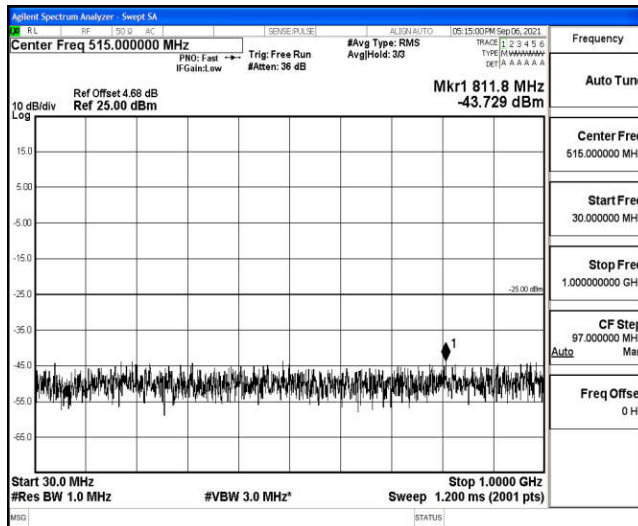

Band41-15MHz-QPSK-41515-1RB#0-Range3:30~1000MHz

Band41-15MHz-QPSK-41515-1RB#0-Range4:1000~10000MHz