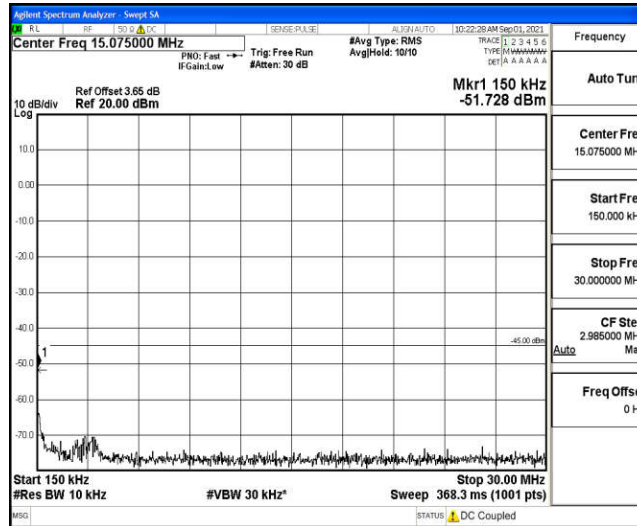

Band41-20MHz-QPSK-39750-1RB#0-Range2:0.15~30MHz

Band41-20MHz-QPSK-39750-1RB#0-Range3:30~1000MHz