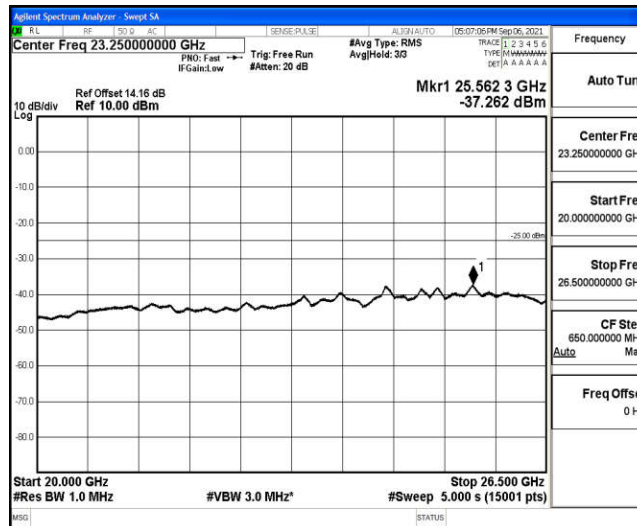

Band41-15MHz-QPSK-39725-1RB#0-Range6:2000~26500MHz

Band41-15MHz-QPSK-40620-1RB#0-Range1:0.009~0.15MHz