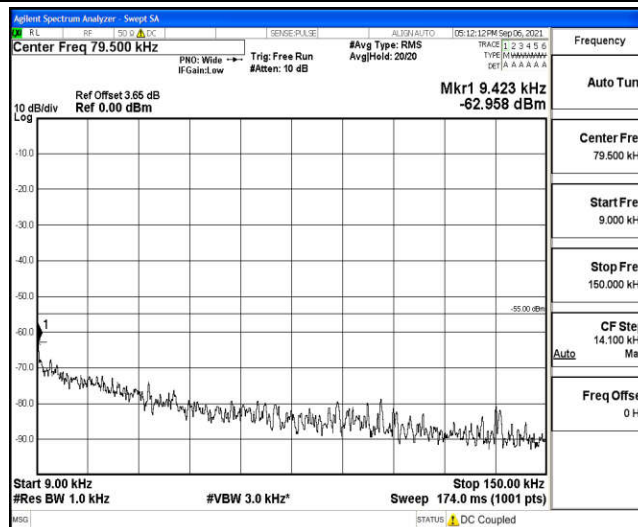

Band41-15MHz-16QAM-40620-1RB#0-Range1:0.009~0.15MHz

Band41-15MHz-16QAM-40620-1RB#0-Range2:0.15~30MHz