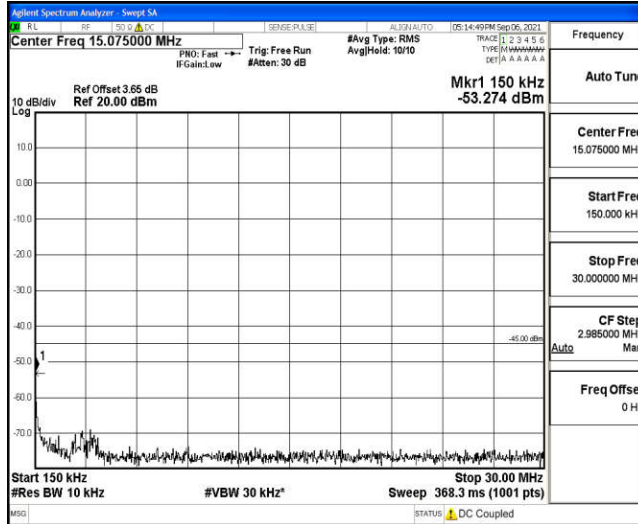

Band41-15MHz-QPSK-41515-1RB#0-Range2:0.15~30MHz

Band41-15MHz-QPSK-41515-1RB#0-Range3:30~1000MHz