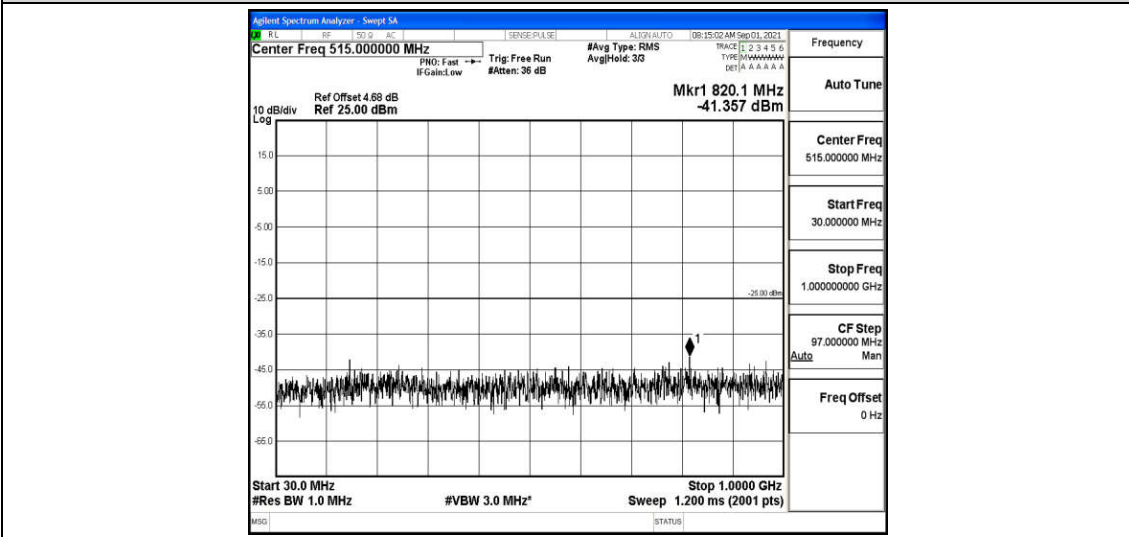

Band41-10MHz-16QAM-40620-1RB#0-Range3:30~1000MHz

Band41-10MHz-16QAM-40620-1RB#0-Range4: 1000~10000MHz