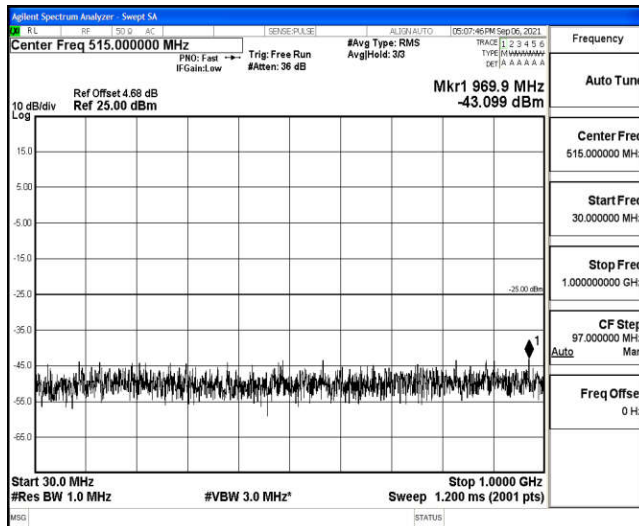

Band41-15MHz-16QAM-39725-1RB#0-Range3:30~1000MHz

Band41-15MHz-16QAM-39725-1RB#0-Range4: 1000~10000MHz