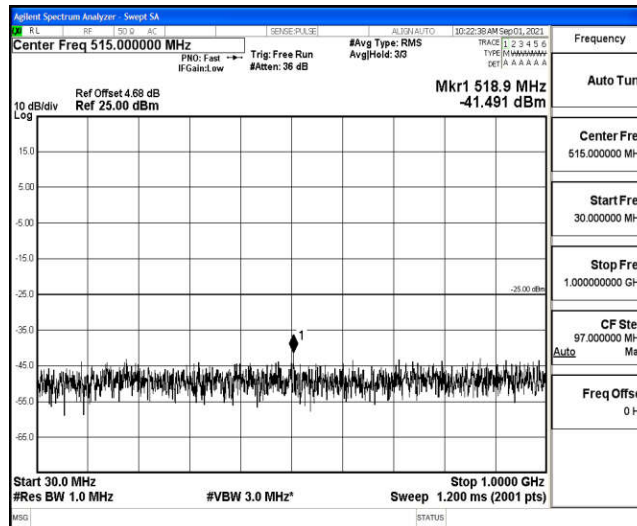

Band41-20MHz-QPSK-39750-1RB#0-Range3:30~1000MHz

Band41-20MHz-QPSK-39750-1RB#0-Range4:1000~10000MHz