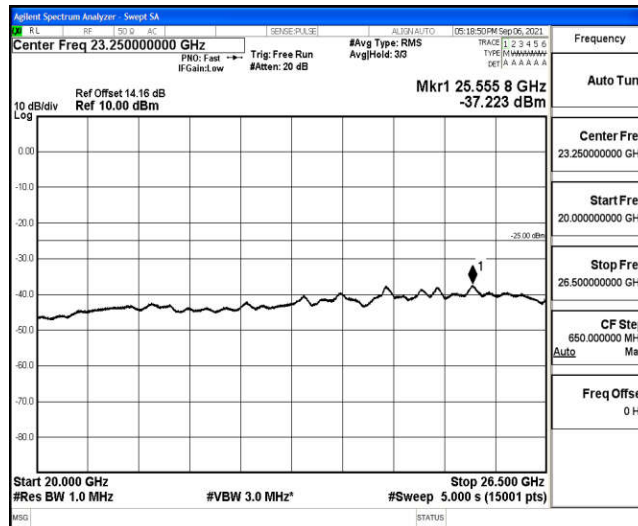

Band41-15MHz-16QAM-41515-1RB#0-Range3:30~1000MHz

Band41-15MHz-16QAM-41515-1RB#0-Range4: 1000~10000MHz

Band41-15MHz-16QAM-41515-1RB#0-Range5: 10000~20000MHz

Band41-15MHz-16QAM-41515-1RB#0-Range6:20000~26500MHz