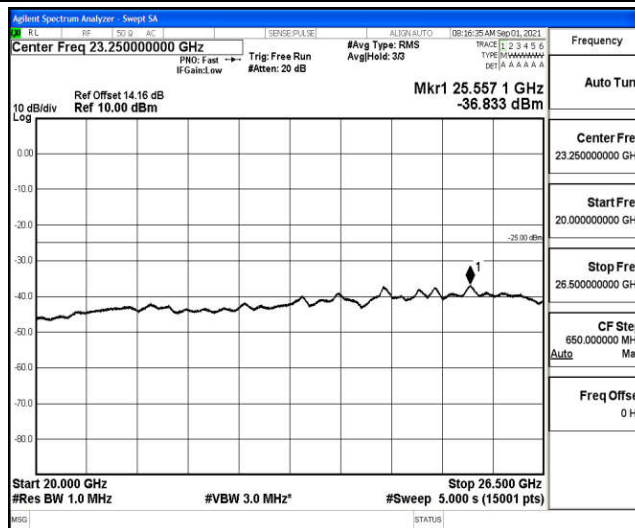

Band41-10MHz-16QAM-40620-1RB#0-Range3:30~1000MHz

Band41-10MHz-16QAM-40620-1RB#0-Range4: 1000~10000MHz

Band41-10MHz-16QAM-40620-1RB#0-Range5: 10000~20000MHz

Band41-10MHz-16QAM-40620-1RB#0-Range6:20000~26500MHz