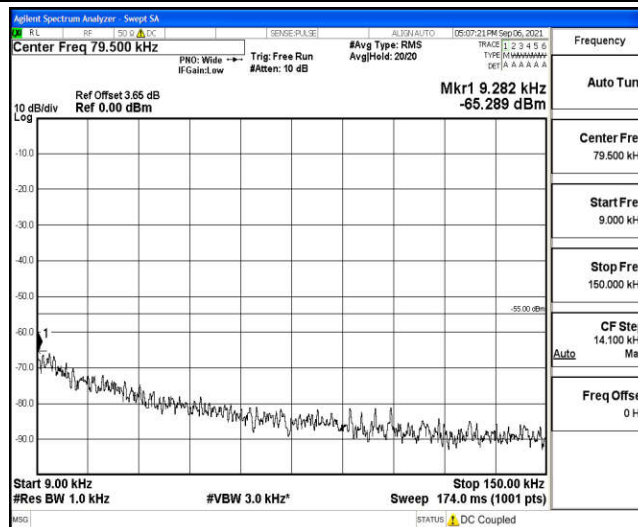

Band41-15MHz-16QAM-39725-1RB#0-Range1:0.009~0.15MHz

Band41-15MHz-16QAM-39725-1RB#0-Range2:0.15~30MHz