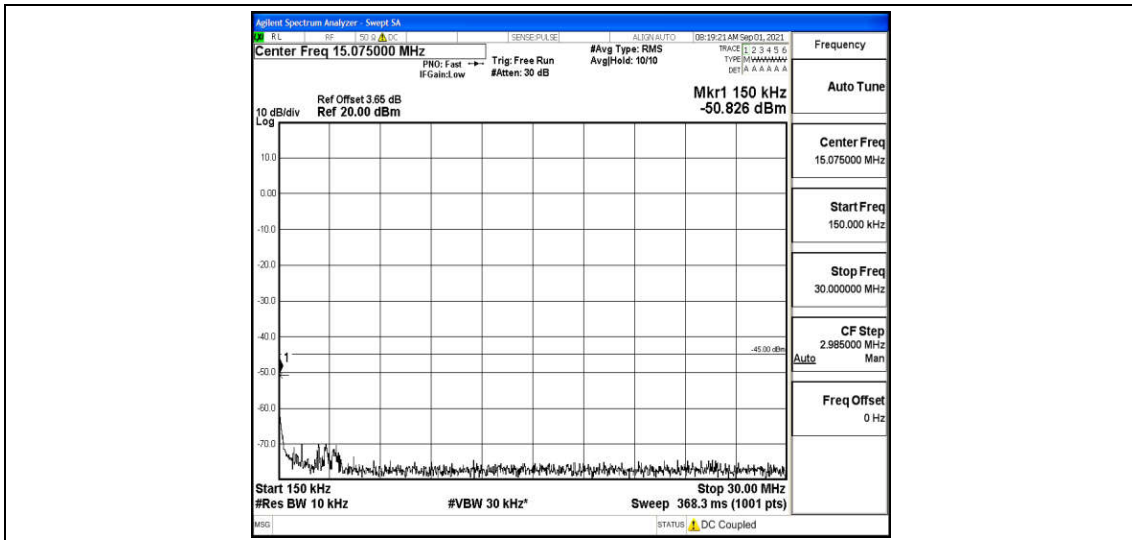

Band41-10MHz-16QAM-41540-1RB#0-Range2:0.15~30MHz

Band41-10MHz-16QAM-41540-1RB#0-Range3:30~1000MHz