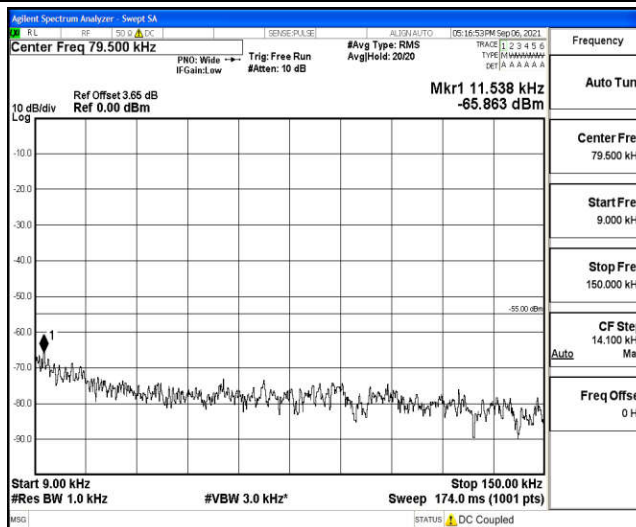

Band41-15MHz-16QAM-40620-1RB#0-Range5: 10000~20000MHz

Band41-15MHz-16QAM-40620-1RB#0-Range6:20000~26500MHz

Band41-15MHz-16QAM-41515-1RB#0-Range1:0.009~0.15MHz

Band41-15MHz-16QAM-41515-1RB#0-Range2:0.15~30MHz