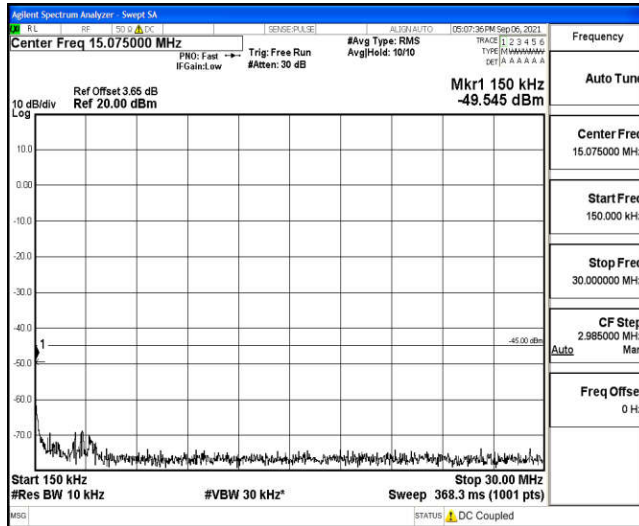

Band41-15MHz-16QAM-39725-1RB#0-Range2:0.15~30MHz

Band41-15MHz-16QAM-39725-1RB#0-Range3:30~1000MHz