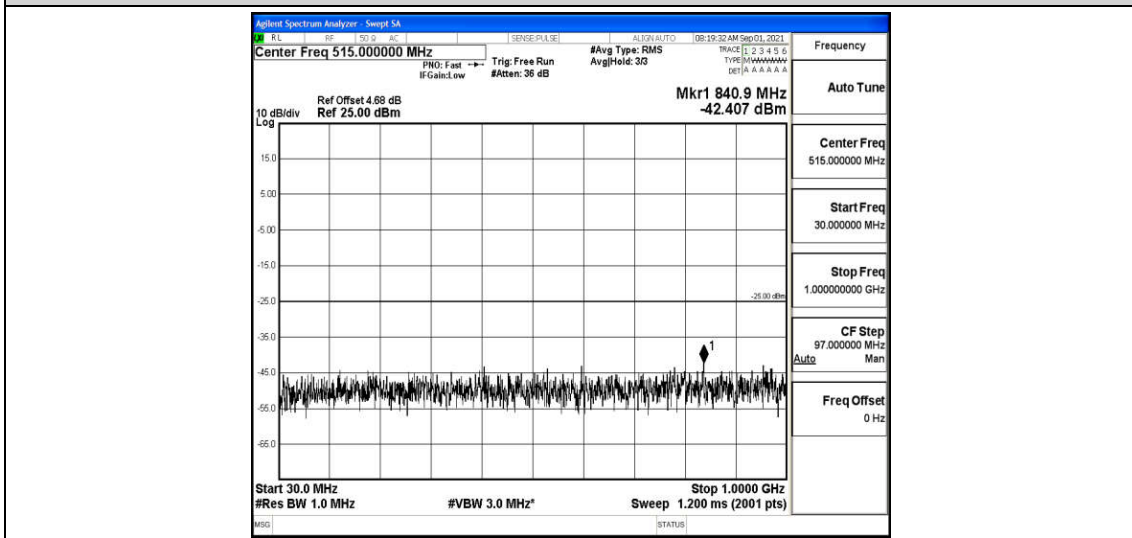

Band41-10MHz-16QAM-41540-1RB#0-Range3:30~1000MHz

Band41-10MHz-16QAM-41540-1RB#0-Range4: 1000~10000MHz