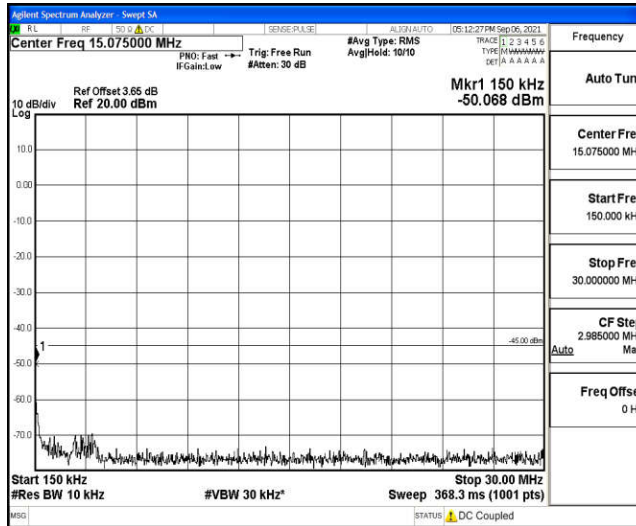

Band41-15MHz-16QAM-40620-1RB#0-Range2:0.15~30MHz

Band41-15MHz-16QAM-40620-1RB#0-Range3:30~1000MHz