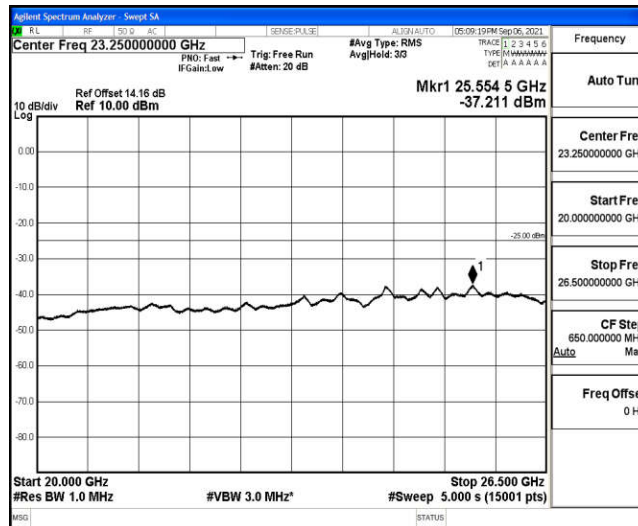

Band41-15MHz-16QAM-39725-1RB#0-Range6:20000~26500MHz

Band41-15MHz-16QAM-40620-1RB#0-Range1:0.009~0.15MHz