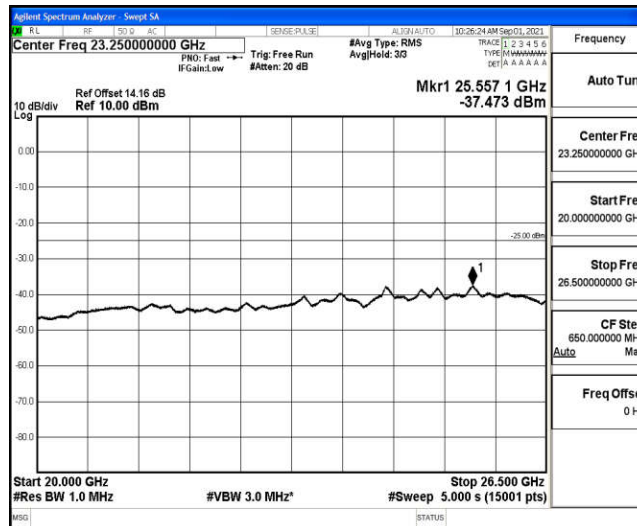

Band41-20MHz-16QAM-39750-1RB#0-Range6:20000~26500MHz

Band41-20MHz-16QAM-40620-1RB#0-Range1:0.009~0.15MHz