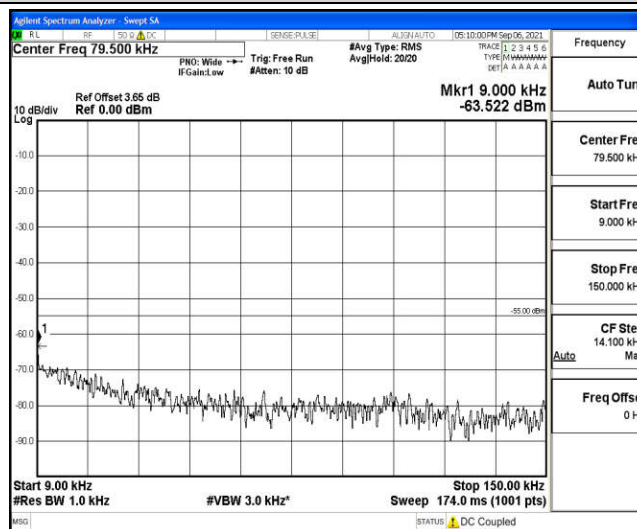

Band41-15MHz-QPSK-39725-1RB#0-Range5:10000~20000MHz

Band41-15MHz-QPSK-39725-1RB#0-Range6:2000~26500MHz

Band41-15MHz-QPSK-40620-1RB#0-Range1:0.009~0.15MHz

Band41-15MHz-QPSK-40620-1RB#0-Range2:0.15~30MHz

Band41-15MHz-QPSK-40620-1RB#0-Range3:30~1000MHz