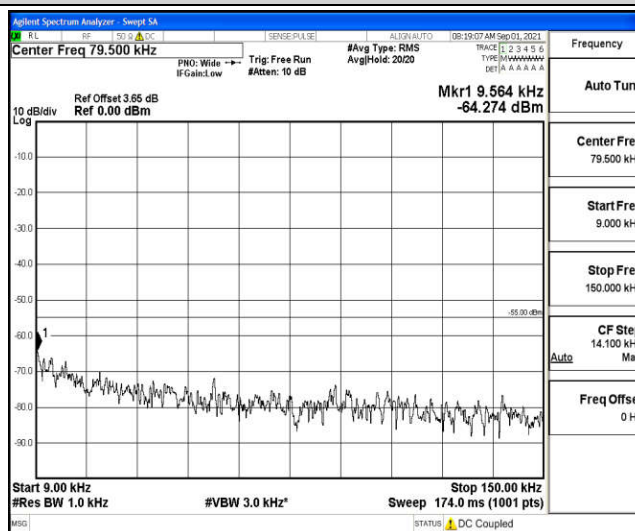

Band41-10MHz-16QAM-41540-1RB#0-Range1:0.009~0.15MHz

Band41-10MHz-16QAM-41540-1RB#0-Range2:0.15~30MHz