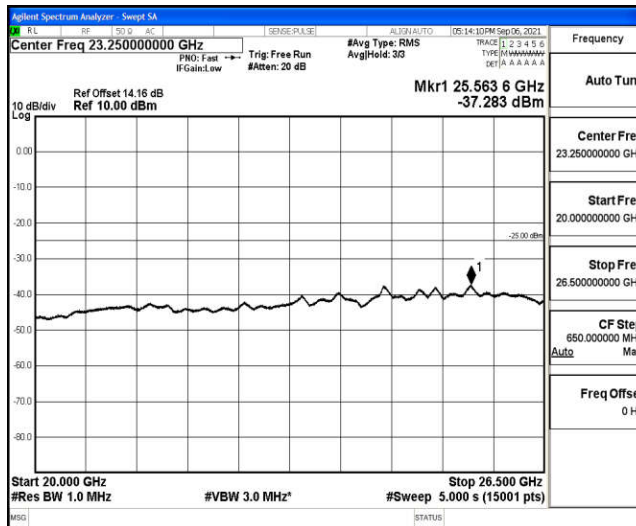

Band41-15MHz-16QAM-40620-1RB#0-Range6:20000~26500MHz

Band41-15MHz-16QAM-41515-1RB#0-Range1:0.009~0.15MHz