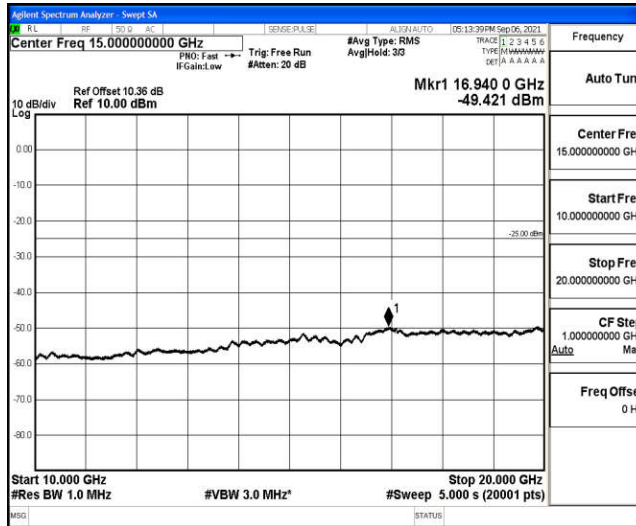

Band41-15MHz-16QAM-40620-1RB#0-Range5: 10000~20000MHz

Band41-15MHz-16QAM-40620-1RB#0-Range6:20000~26500MHz