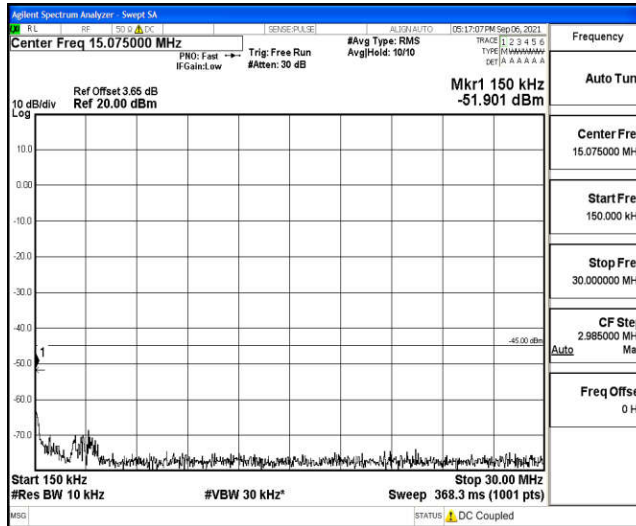

Band41-15MHz-16QAM-40620-1RB#0-Range5: 10000~20000MHz

Band41-15MHz-16QAM-40620-1RB#0-Range6:20000~26500MHz

Band41-15MHz-16QAM-41515-1RB#0-Range1:0.009~0.15MHz

Band41-15MHz-16QAM-41515-1RB#0-Range2:0.15~30MHz