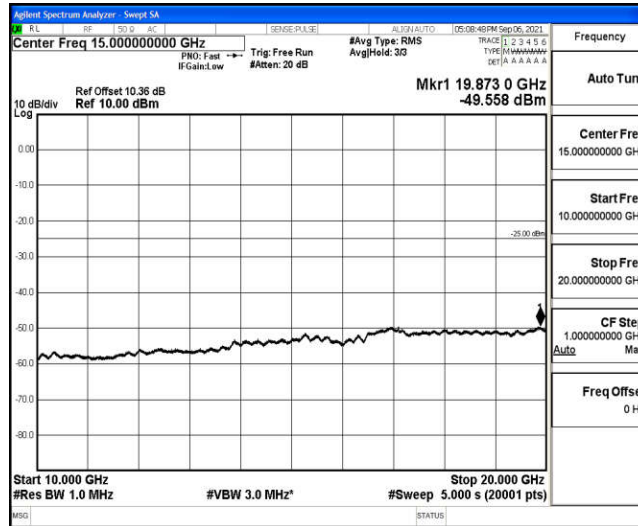

Band41-15MHz-16QAM-39725-1RB#0-Range1:0.009~0.15MHz

Band41-15MHz-16QAM-39725-1RB#0-Range2:0.15~30MHz

Band41-15MHz-16QAM-39725-1RB#0-Range3:30~1000MHz

Band41-15MHz-16QAM-39725-1RB#0-Range4: 1000~10000MHz

Band41-15MHz-16QAM-39725-1RB#0-Range5: 10000~20000MHz