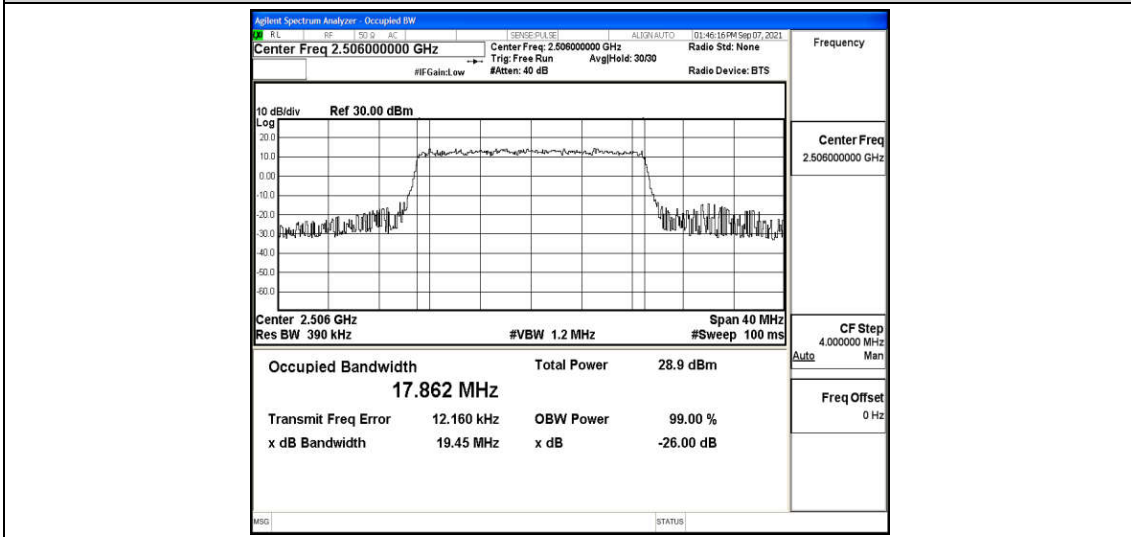

Band41-20MHz-QPSK-39750-100RB#0