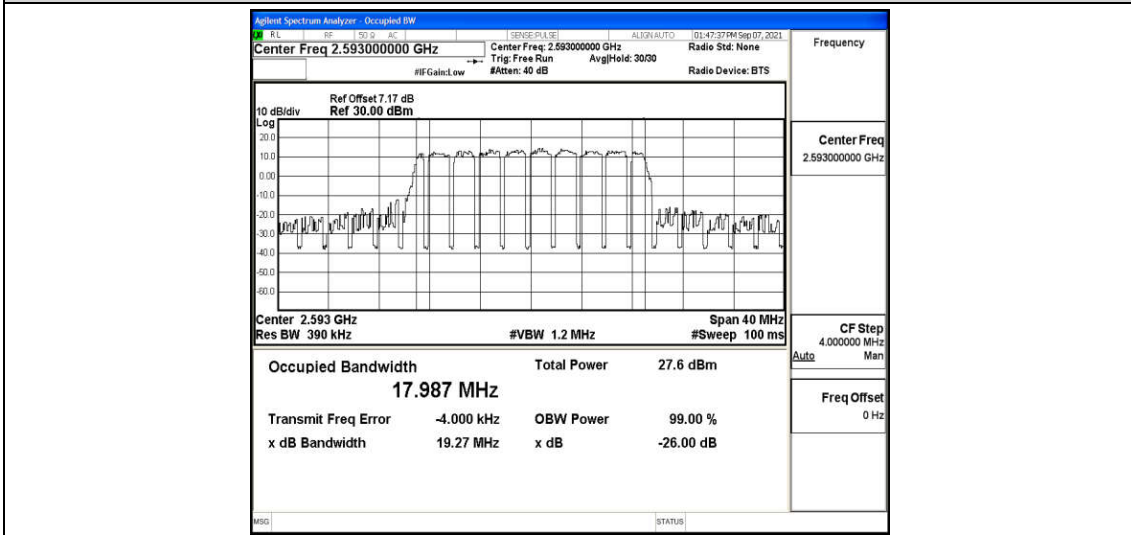

Band41-20MHz-16QAM-40620-100RB#0