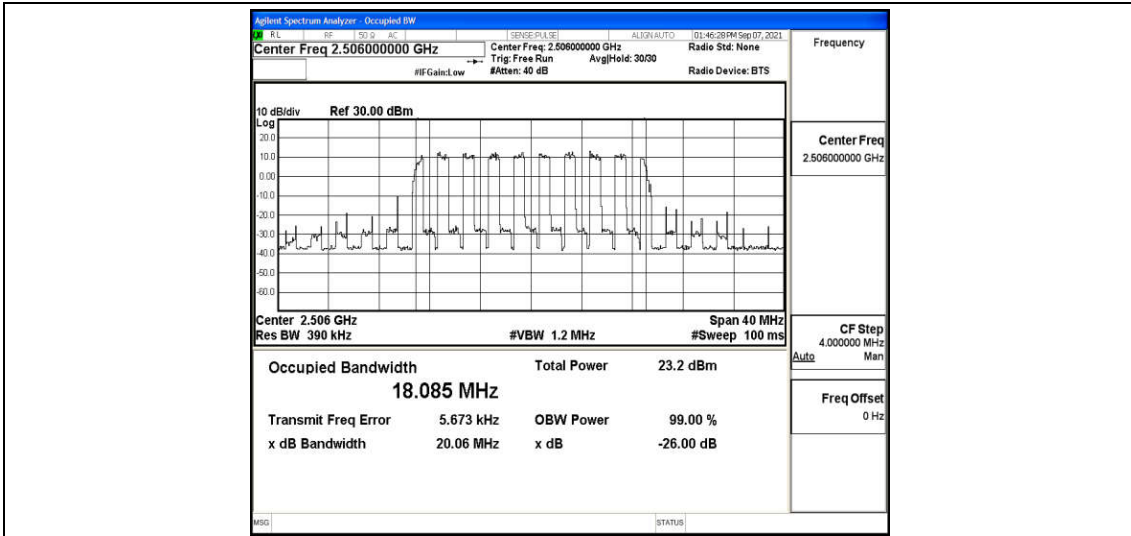

Band41-20MHz-16QAM-39750-100RB#0