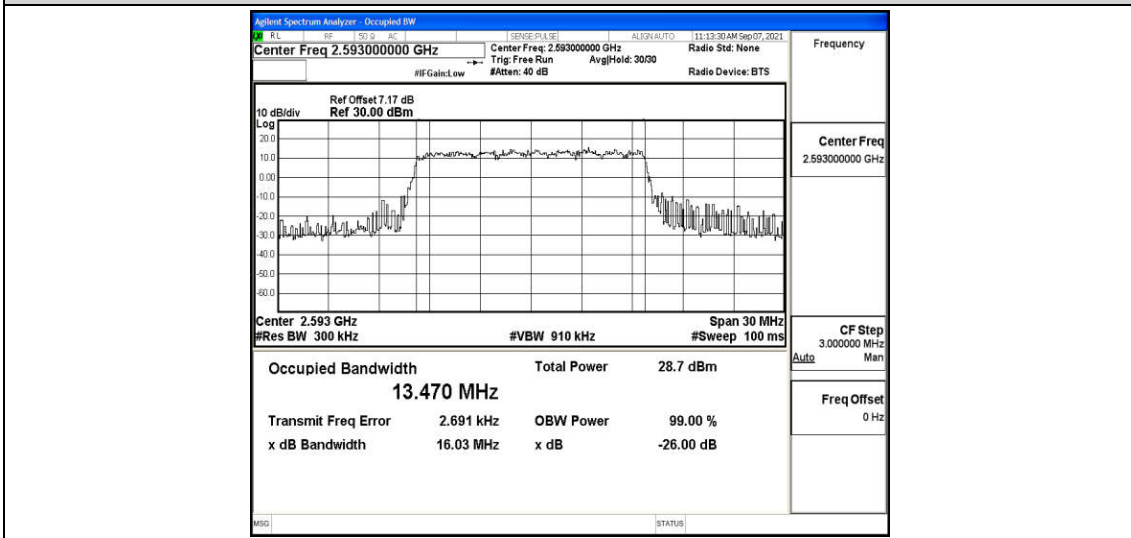

Band41-10MHz-16QAM-40620-50RB#0

Band41-10MHz-16QAM-41540-50RB#0

Band41-15MHz-QPSK-39725-75RB#0

Band41-15MHz-QPSK-40620-75RB#0

Band41-15MHz-QPSK-41515-75RB#0

Band41-15MHz-16QAM-39725-75RB#0

Band41-15MHz-16QAM-40620-75RB#0