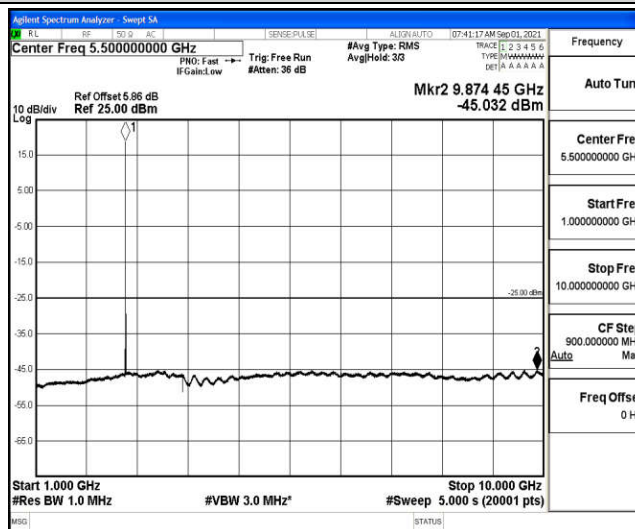

Band41-5MHz-16QAM-40620-1RB#0-Range4:1000~10000MHz