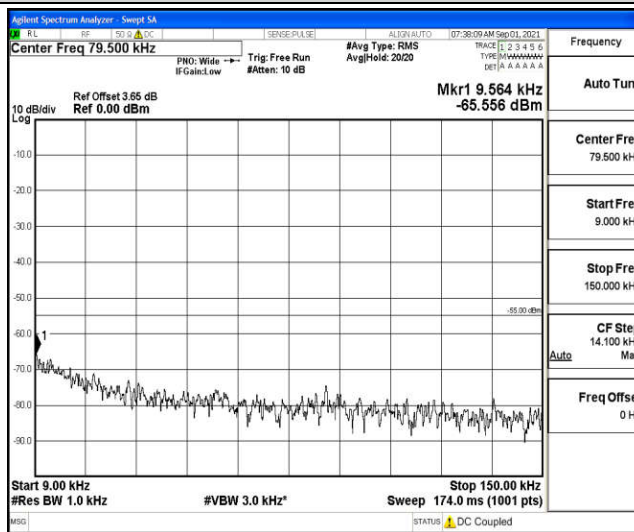

Band41-5MHz-QPSK-40620-1RB#0-Range1:0.009~0.15MHz