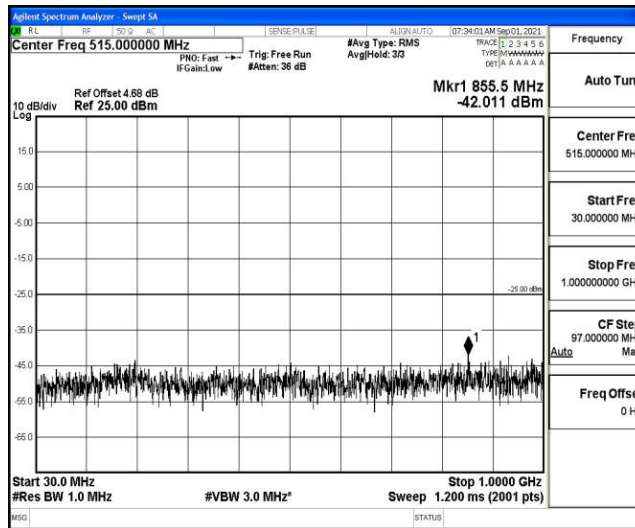

Band41-5MHz-QPSK-39675-1RB#0-Range3:30~1000MHz