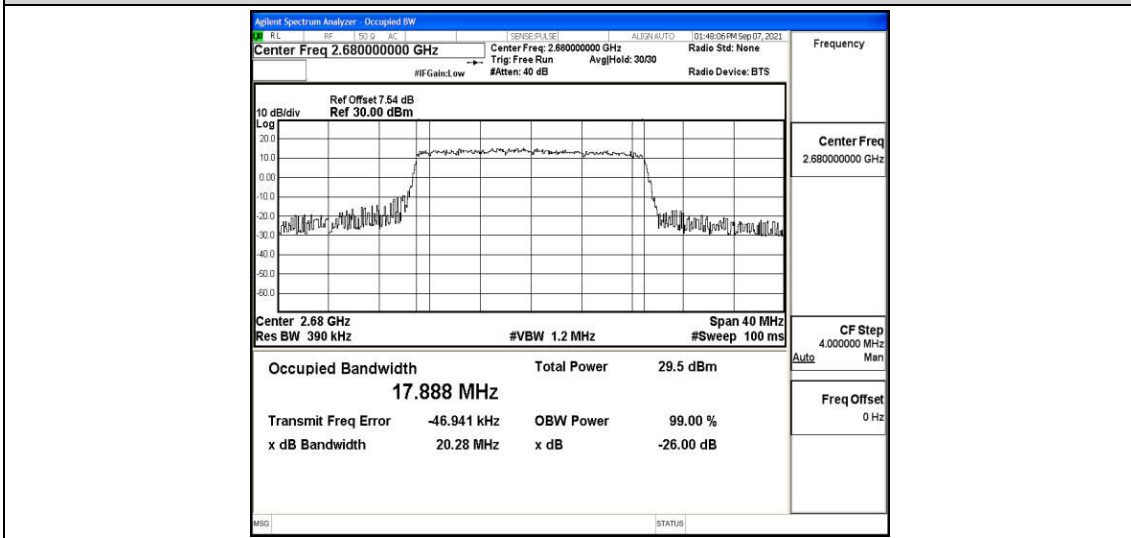

Band41-15MHz-16QAM-41515-75RB#0

Band41-20MHz-QPSK-39750-100RB#0

Band41-20MHz-QPSK-41490-100RB#0

Band41-20MHz-16QAM-39750-100RB#0

Band41-20MHz-16QAM-40620-100RB#0

Band41-20MHz-16QAM-41490-100RB#0