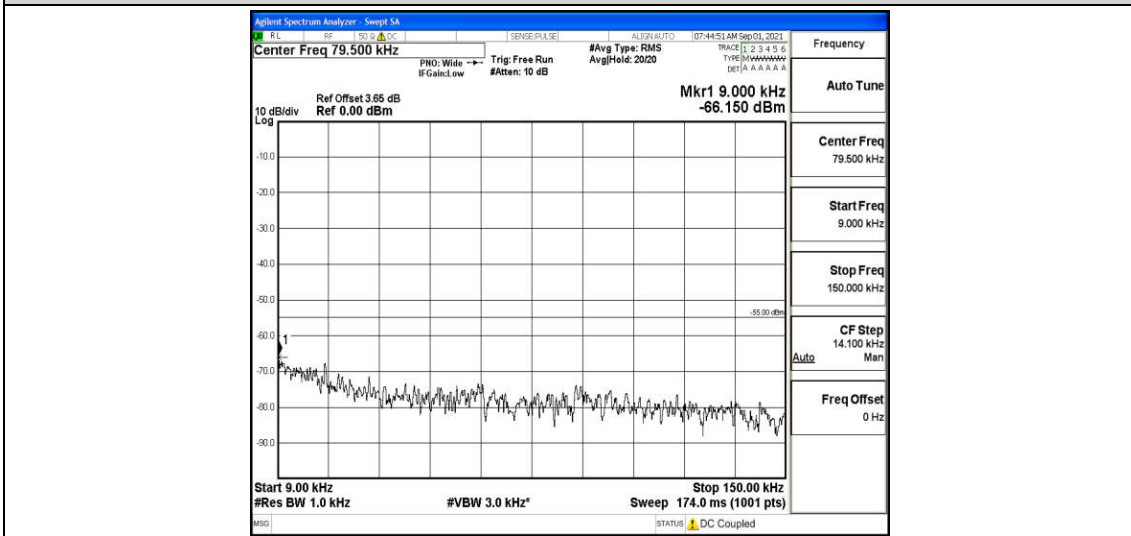

Band41-5MHz-16QAM-41565-1RB#0-Range1:0.009~0.15MHz