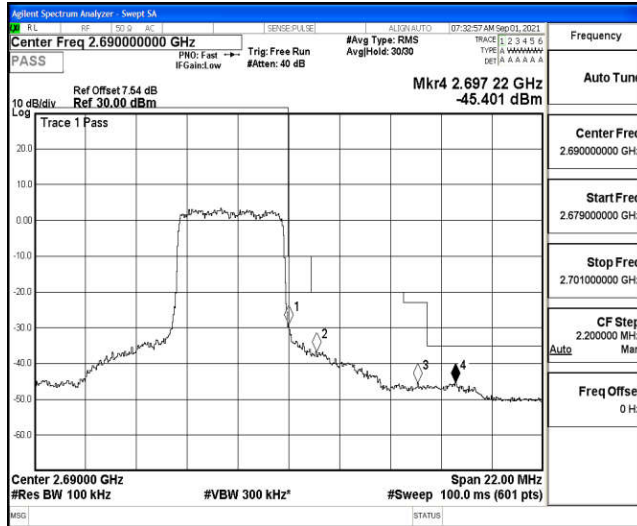

Band41-5MHz-QPSK-41565-25RB#0