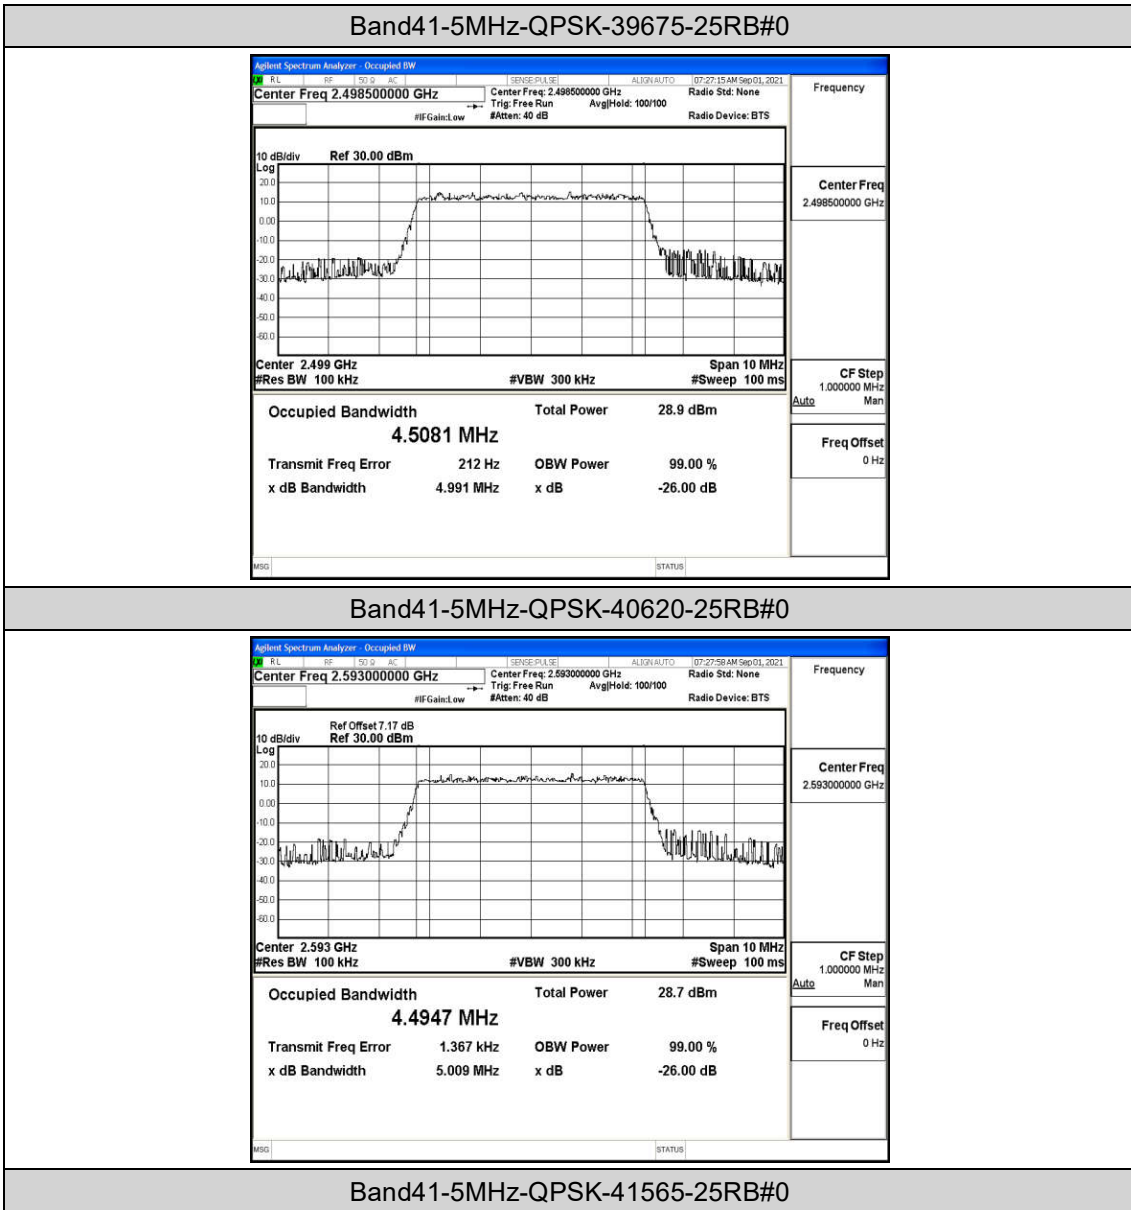

Test Graphs