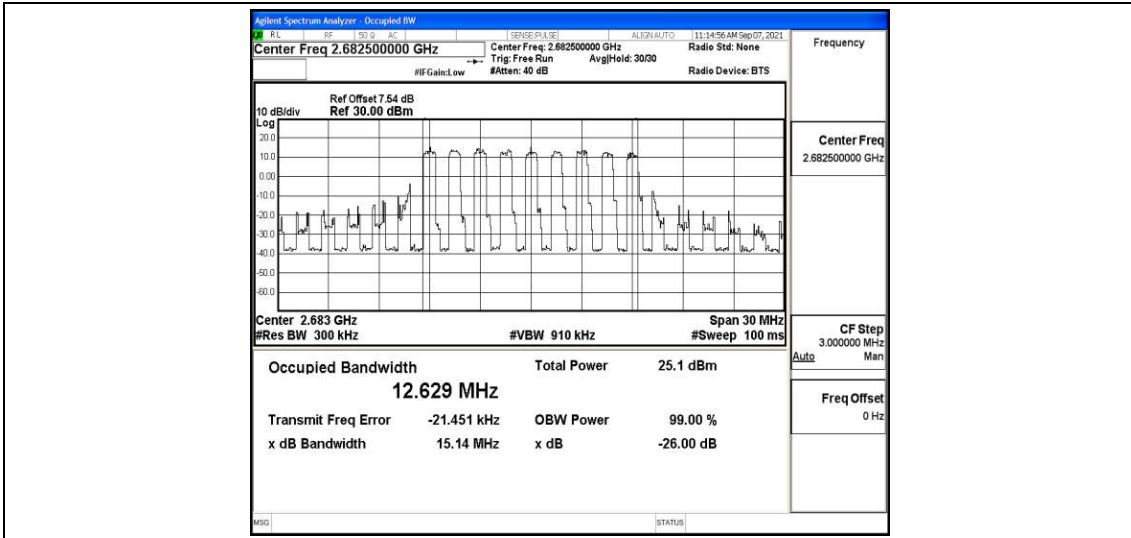

Band41-15MHz-16QAM-41515-75RB#0