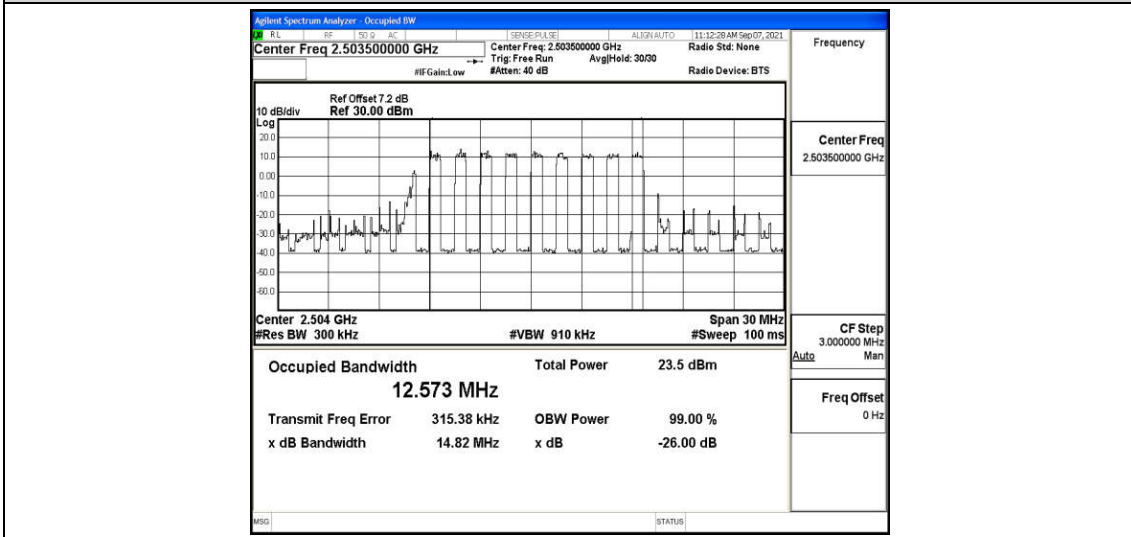

Band41-10MHz-16QAM-40620-50RB#0

Band41-10MHz-16QAM-41540-50RB#0

Band41-15MHz-QPSK-39725-75RB#0

Band41-15MHz-QPSK-40620-75RB#0

Band41-15MHz-QPSK-41515-75RB#0

Band41-15MHz-16QAM-39725-75RB#0

Band41-15MHz-16QAM-40620-75RB#0