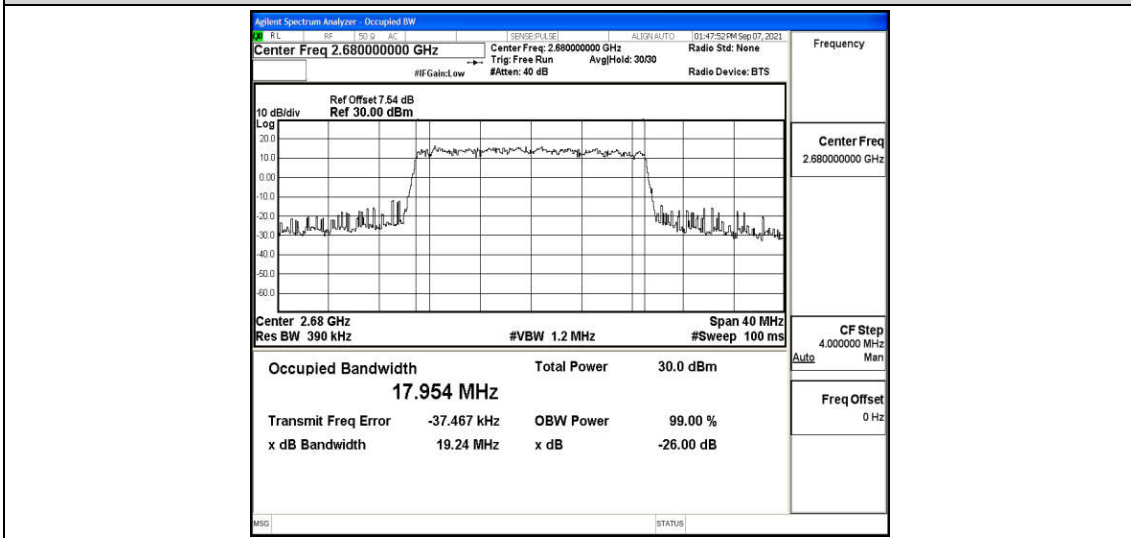

Band41-20MHz-QPSK-41490-100RB#0