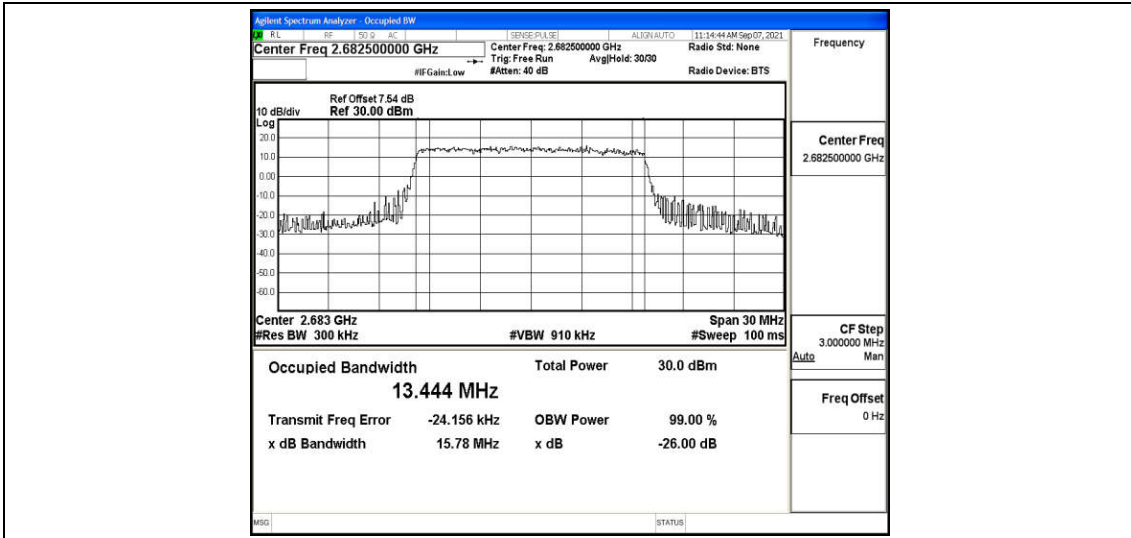

Band41-10MHz-16QAM-40620-50RB#0

Band41-10MHz-16QAM-41540-50RB#0

Band41-15MHz-QPSK-39725-75RB#0

Band41-15MHz-QPSK-40620-75RB#0

Band41-15MHz-QPSK-41515-75RB#0

Band41-15MHz-16QAM-39725-75RB#0

Band41-15MHz-16QAM-40620-75RB#0