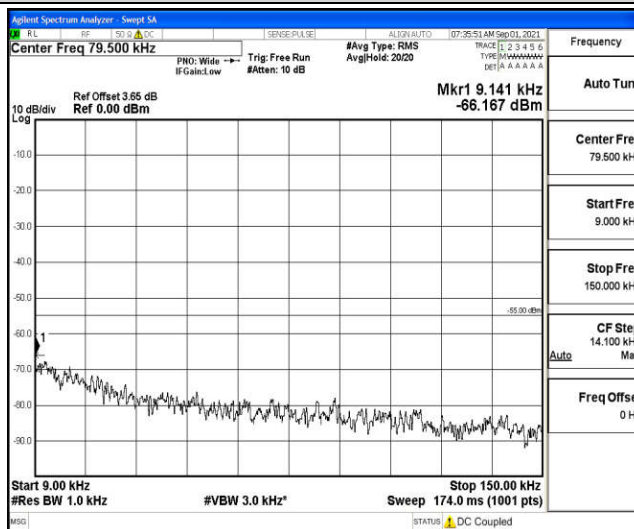

Band41-5MHz-16QAM-39675-1RB#0-Range1:0.009~0.15MHz