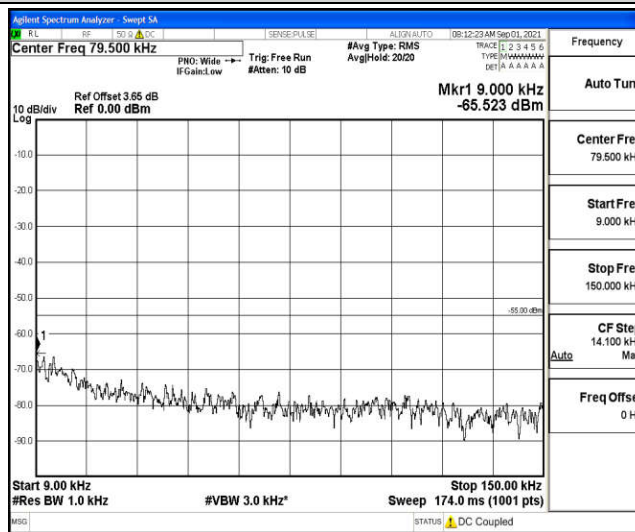

Band41-10MHz-QPSK-40620-1RB#0-Range1:0.009~0.15MHz