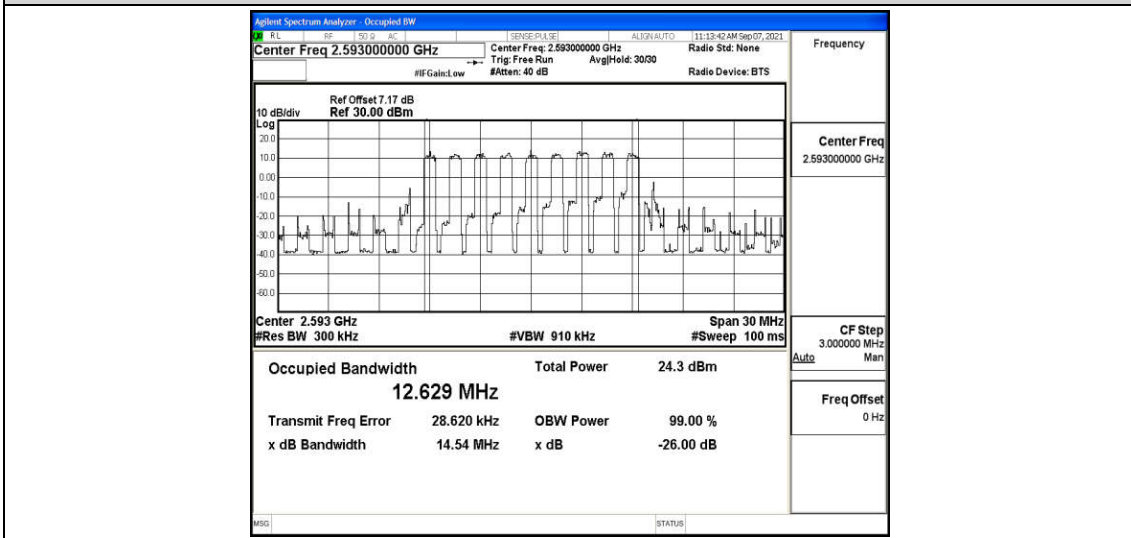

Band41-10MHz-16QAM-40620-50RB#0

Band41-10MHz-16QAM-41540-50RB#0

Band41-15MHz-QPSK-39725-75RB#0

Band41-15MHz-QPSK-40620-75RB#0

Band41-15MHz-QPSK-41515-75RB#0

Band41-15MHz-16QAM-39725-75RB#0

Band41-15MHz-16QAM-40620-75RB#0