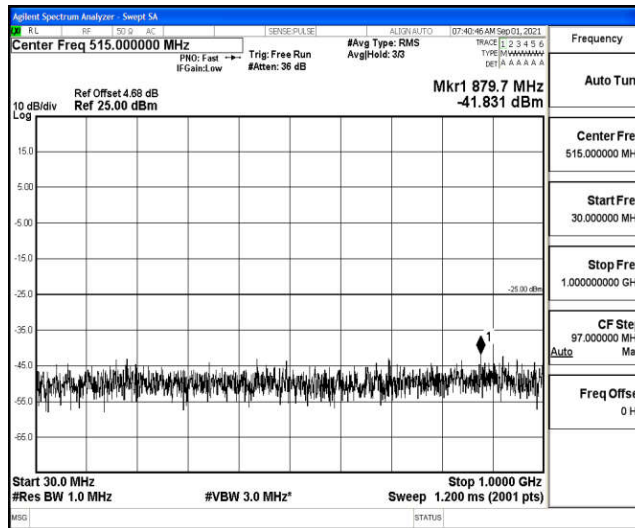

Band41-5MHz-16QAM-40620-1RB#0-Range3:30~1000MHz