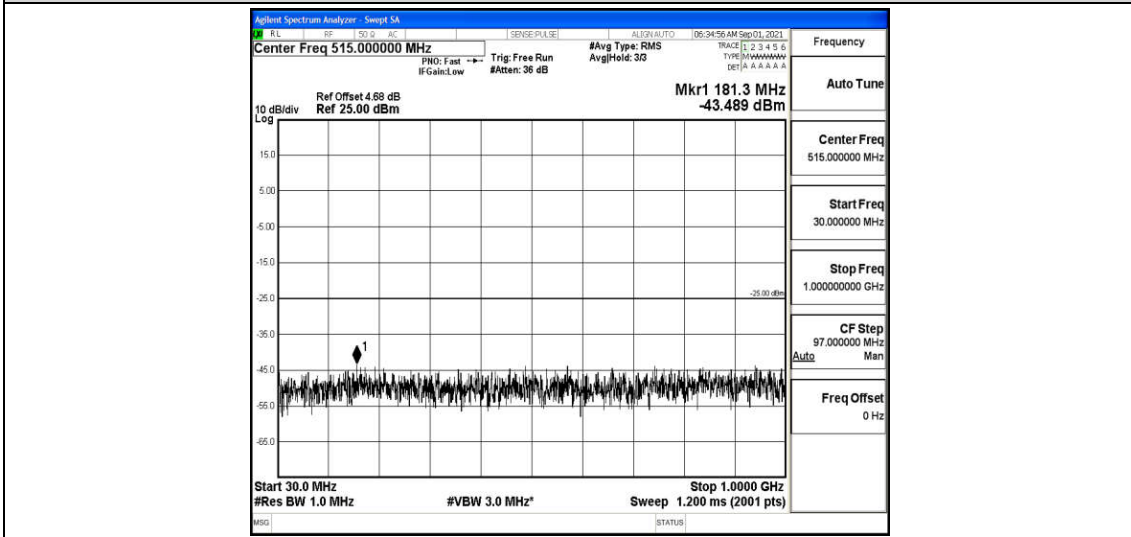

Band38-15MHz-16QAM-38175-1RB#0-Range3:30~1000MHz

Band38-15MHz-16QAM-38175-1RB#0-Range4: 1000~10000MHz