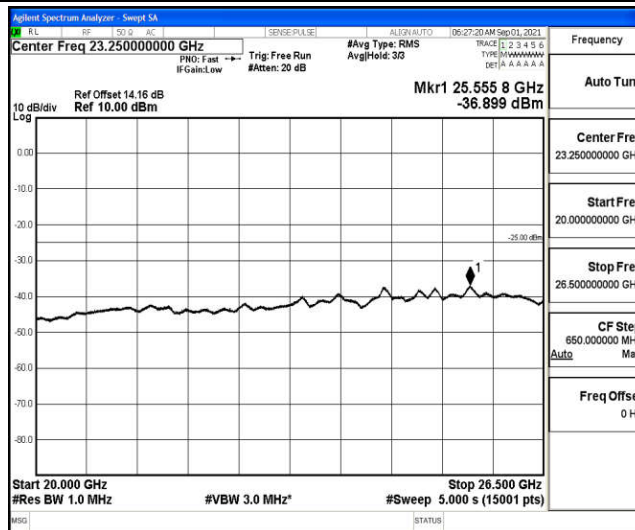

Band38-15MHz-16QAM-37825-1RB#0-Range6:20000~26500MHz

Band38-15MHz-16QAM-38000-1RB#0-Range1:0.009~0.15MHz