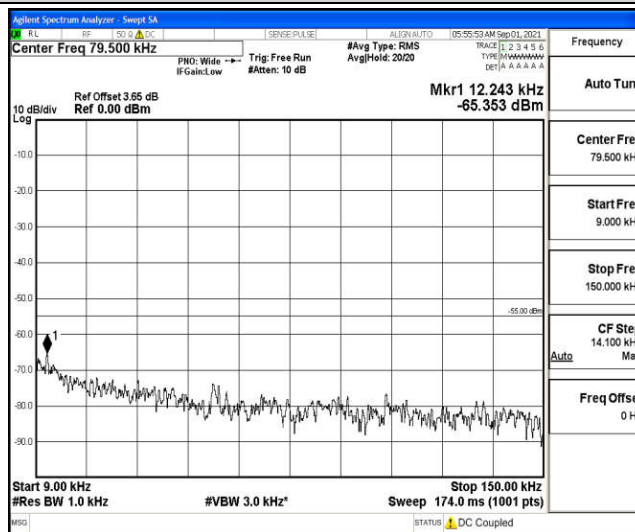

Band38-10MHz-16QAM-38000-1RB#0-Range1:0.009~0.15MHz

Band38-10MHz-16QAM-38000-1RB#0-Range2:0.15~30MHz