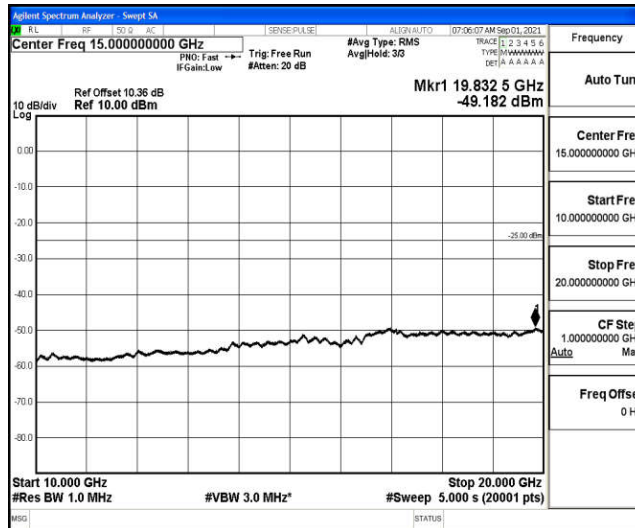

Band38-20MHz-16QAM-38000-1RB#0-Range5: 10000~20000MHz

Band38-20MHz-16QAM-38000-1RB#0-Range6:20000~26500MHz