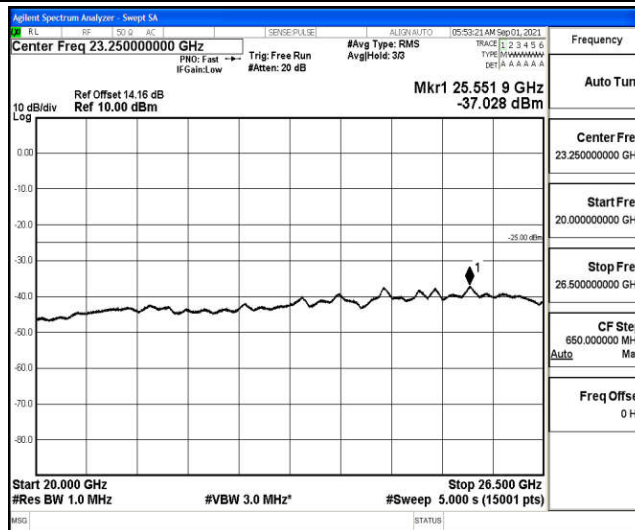

Band38-10MHz-16QAM-37800-1RB#0-Range6:20000~26500MHz

Band38-10MHz-16QAM-38000-1RB#0-Range1:0.009~0.15MHz