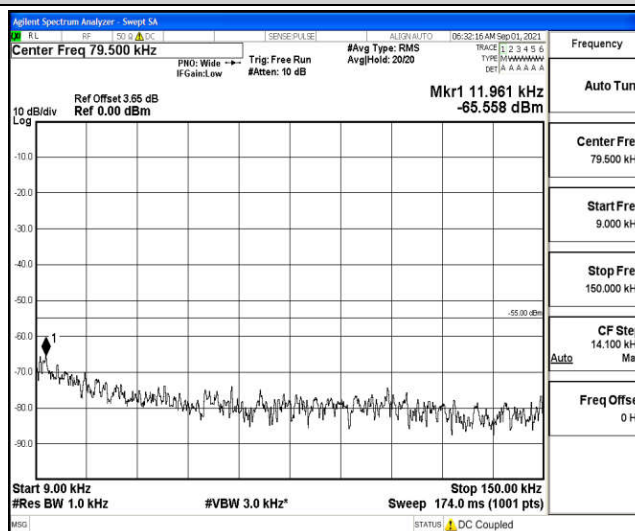

Band38-15MHz-QPSK-38000-1RB#0-Range4:1000~10000MHz

Band38-15MHz-QPSK-38000-1RB#0-Range5:10000~20000MHz

Band38-15MHz-QPSK-38000-1RB#0-Range6:2000~26500MHz

Band38-15MHz-QPSK-38175-1RB#0-Range1:0.009~0.15MHz