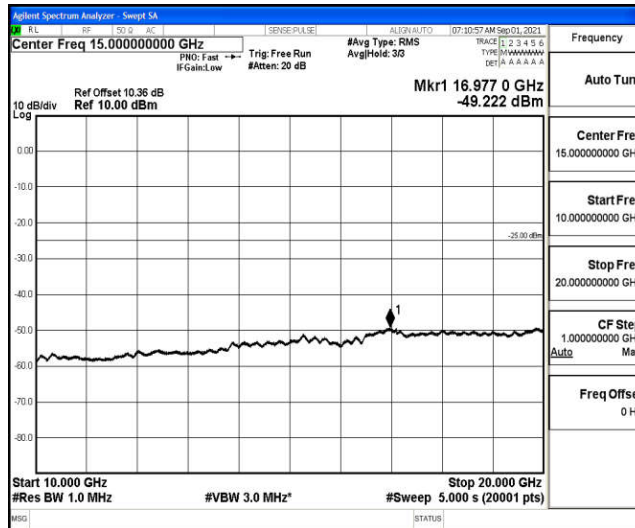

Band38-20MHz-16QAM-38000-1RB#0-Range5: 10000~20000MHz

Band38-20MHz-16QAM-38000-1RB#0-Range6:20000~26500MHz

Band38-20MHz-16QAM-38150-1RB#0-Range1:0.009~0.15MHz

Band38-20MHz-16QAM-38150-1RB#0-Range2:0.15~30MHz

Band38-20MHz-16QAM-38150-1RB#0-Range3:30~1000MHz

Band38-20MHz-16QAM-38150-1RB#0-Range4:1000~10000MHz

Band38-20MHz-16QAM-38150-1RB#0-Range5:10000~20000MHz

Band38-20MHz-16QAM-38150-1RB#0-Range6:20000~26500MHz