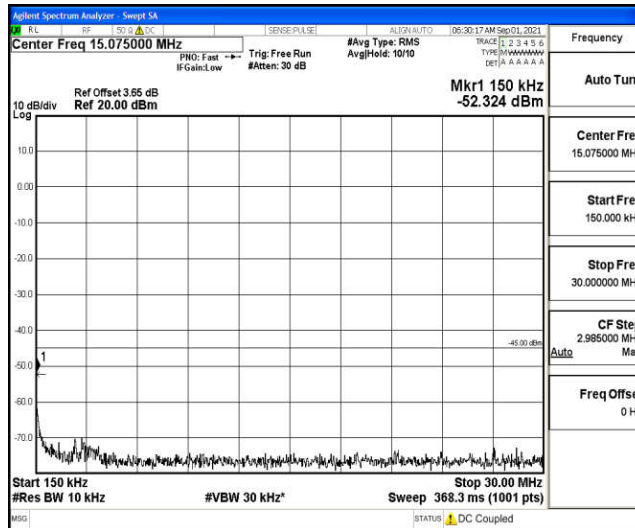

Band38-15MHz-16QAM-38000-1RB#0-Range2:0.15~30MHz

Band38-15MHz-16QAM-38000-1RB#0-Range3:30~1000MHz