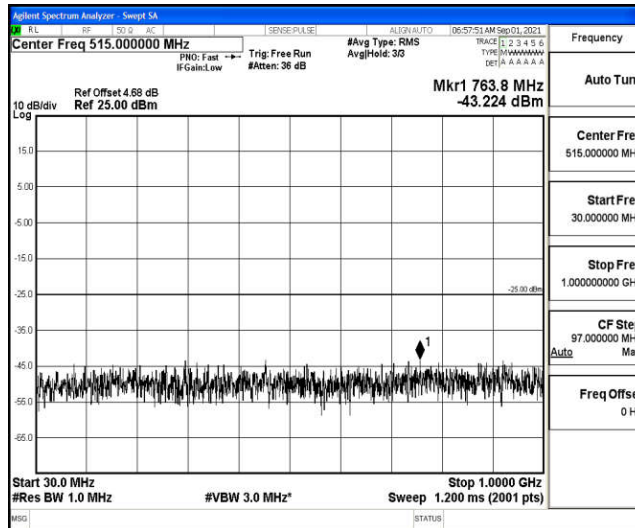

Band38-20MHz-QPSK-37850-1RB#0-Range3:30~1000MHz

Band38-20MHz-QPSK-37850-1RB#0-Range4:1000~10000MHz