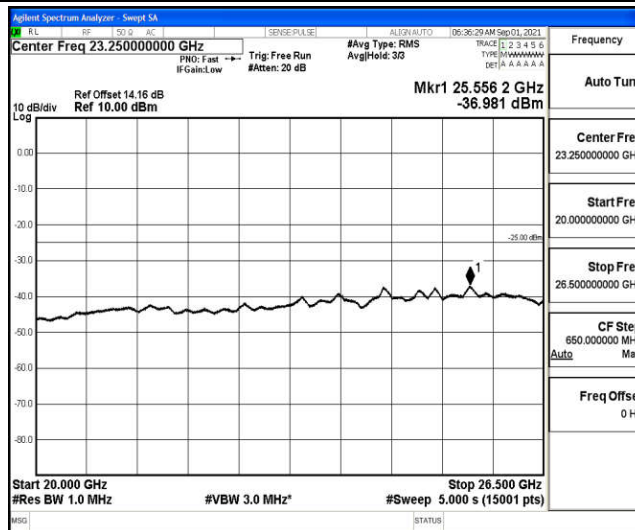

Band38-15MHz-16QAM-38175-1RB#0-Range3:30~1000MHz

Band38-15MHz-16QAM-38175-1RB#0-Range4: 1000~10000MHz

Band38-15MHz-16QAM-38175-1RB#0-Range5: 10000~20000MHz

Band38-15MHz-16QAM-38175-1RB#0-Range6:20000~26500MHz