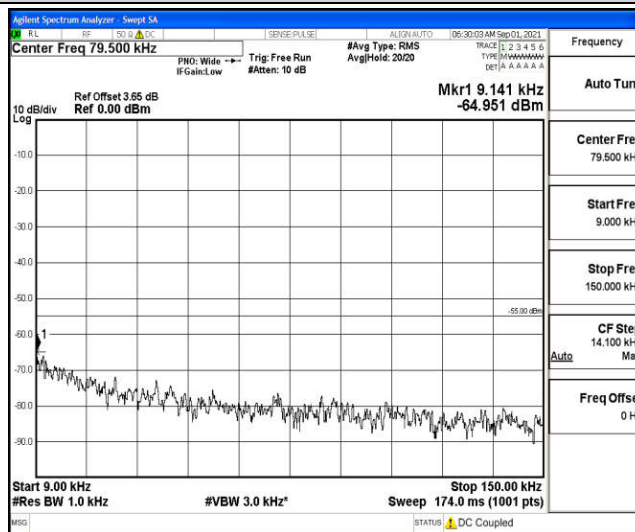

Band38-15MHz-16QAM-38000-1RB#0-Range1:0.009~0.15MHz

Band38-15MHz-16QAM-38000-1RB#0-Range2:0.15~30MHz