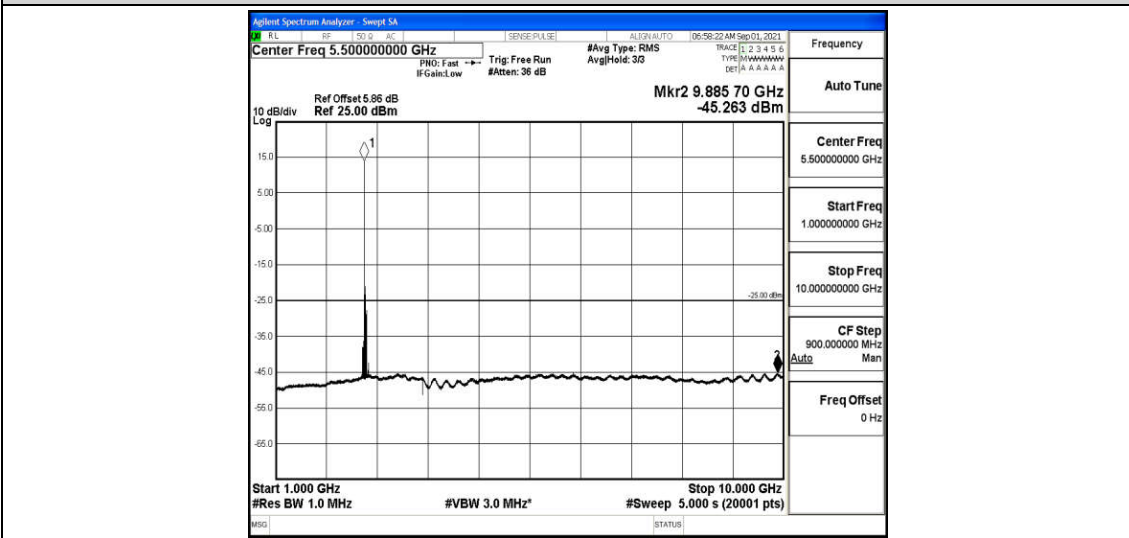

Band38-20MHz-16QAM-38150-1RB#0-Range4:1000~10000MHz

Band38-20MHz-16QAM-38150-1RB#0-Range5:10000~20000MHz