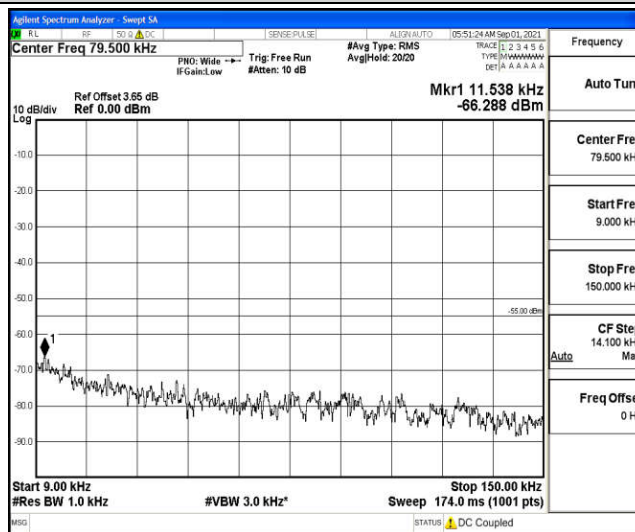

Band38-10MHz-QPSK-38200-1RB#0-Range6:2000~26500MHz

Band38-10MHz-16QAM-37800-1RB#0-Range1:0.009~0.15MHz

Band38-10MHz-16QAM-37800-1RB#0-Range2:0.15~30MHz

Band38-10MHz-16QAM-37800-1RB#0-Range3:30~1000MHz

Band38-10MHz-16QAM-37800-1RB#0-Range4: 1000~10000MHz