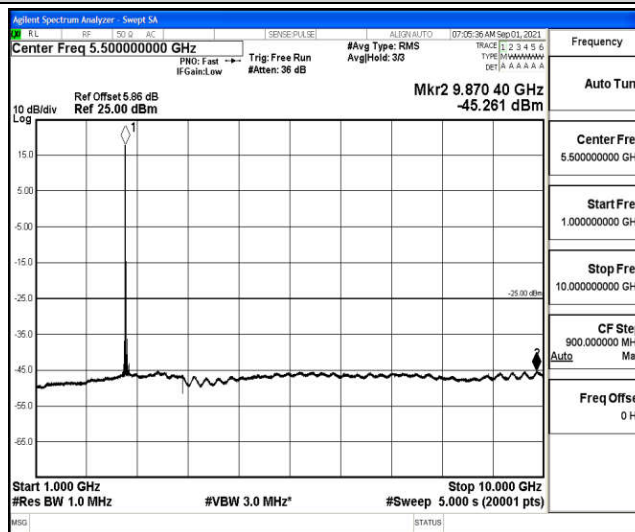

Band38-20MHz-16QAM-37850-1RB#0-Range6:20000~26500MHz

Band38-20MHz-16QAM-38000-1RB#0-Range1:0.009~0.15MHz

Band38-20MHz-16QAM-38000-1RB#0-Range2:0.15~30MHz

Band38-20MHz-16QAM-38000-1RB#0-Range3:30~1000MHz

Band38-20MHz-16QAM-38000-1RB#0-Range4: 1000~10000MHz