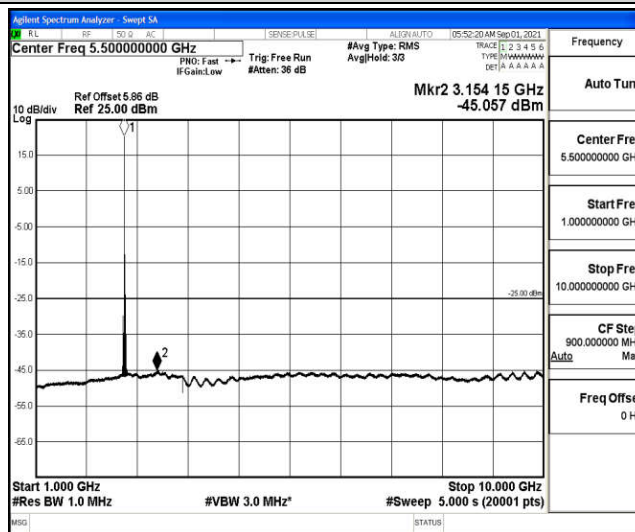

Band38-10MHz-QPSK-38200-1RB#0-Range6:2000~26500MHz

Band38-10MHz-16QAM-37800-1RB#0-Range1:0.009~0.15MHz

Band38-10MHz-16QAM-37800-1RB#0-Range2:0.15~30MHz

Band38-10MHz-16QAM-37800-1RB#0-Range3:30~1000MHz

Band38-10MHz-16QAM-37800-1RB#0-Range4: 1000~10000MHz

Band38-10MHz-16QAM-37800-1RB#0-Range5: 10000~20000MHz

Band38-10MHz-16QAM-37800-1RB#0-Range6:20000~26500MHz

Band38-10MHz-16QAM-38000-1RB#0-Range1:0.009~0.15MHz

Band38-10MHz-16QAM-38000-1RB#0-Range2:0.15~30MHz