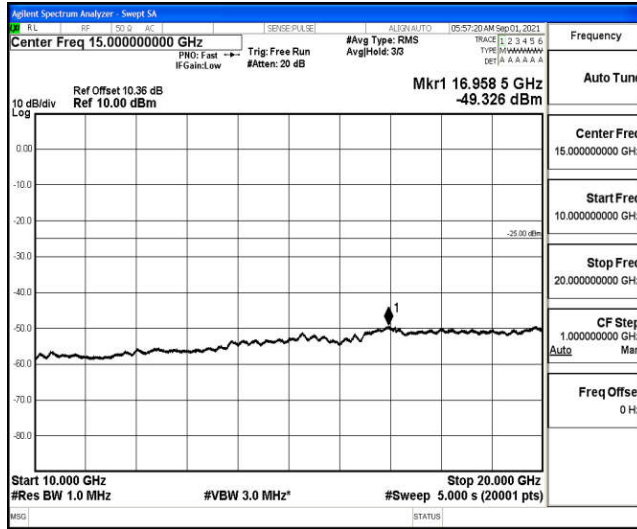

Band38-10MHz-16QAM-37800-1RB#0-Range5: 10000~20000MHz

Band38-10MHz-16QAM-37800-1RB#0-Range6:20000~26500MHz

Band38-10MHz-16QAM-38000-1RB#0-Range1:0.009~0.15MHz

Band38-10MHz-16QAM-38000-1RB#0-Range2:0.15~30MHz

Band38-10MHz-16QAM-38000-1RB#0-Range3:30~1000MHz

Band38-10MHz-16QAM-38000-1RB#0-Range4:1000~10000MHz

Band38-10MHz-16QAM-38000-1RB#0-Range5:10000~20000MHz

Band38-10MHz-16QAM-38000-1RB#0-Range6:20000~26500MHz