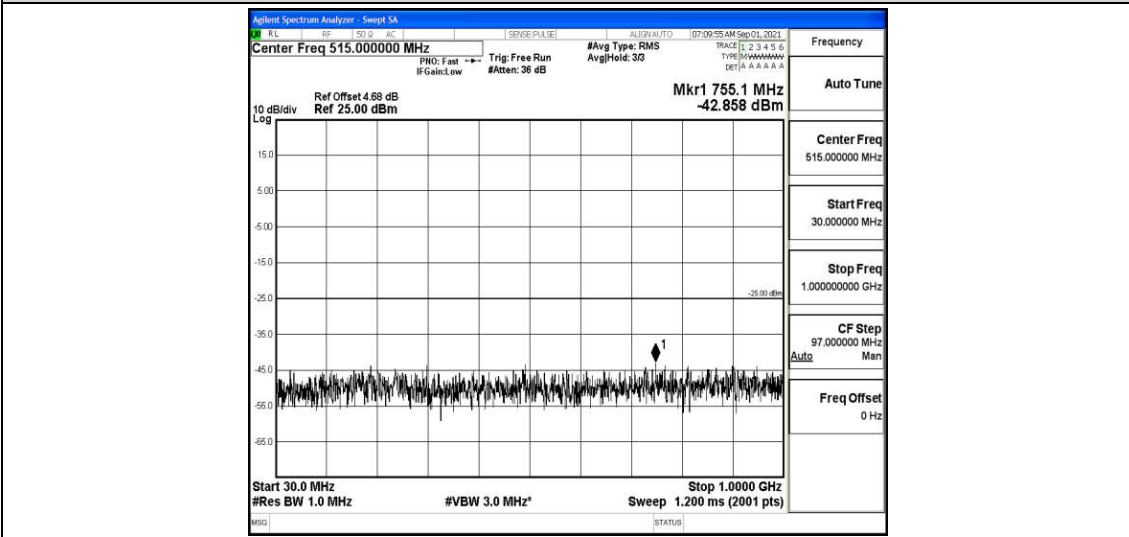

Band38-20MHz-16QAM-38150-1RB#0-Range3:30~1000MHz

Band38-20MHz-16QAM-38150-1RB#0-Range4:1000~10000MHz