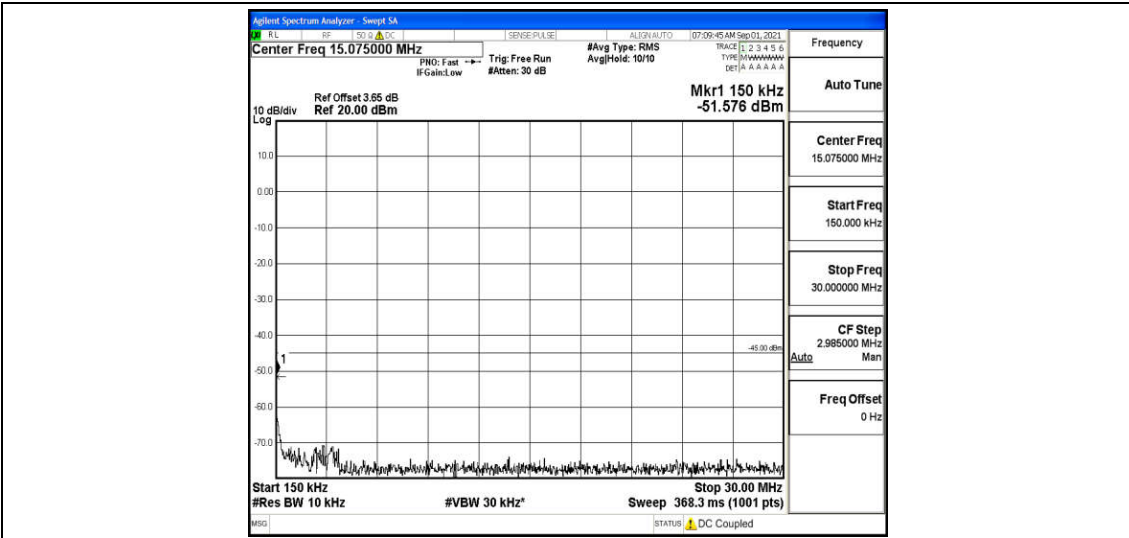

Band38-20MHz-16QAM-38000-1RB#0-Range5: 10000~20000MHz

Band38-20MHz-16QAM-38000-1RB#0-Range6:20000~26500MHz

Band38-20MHz-16QAM-38150-1RB#0-Range1:0.009~0.15MHz

Band38-20MHz-16QAM-38150-1RB#0-Range2:0.15~30MHz