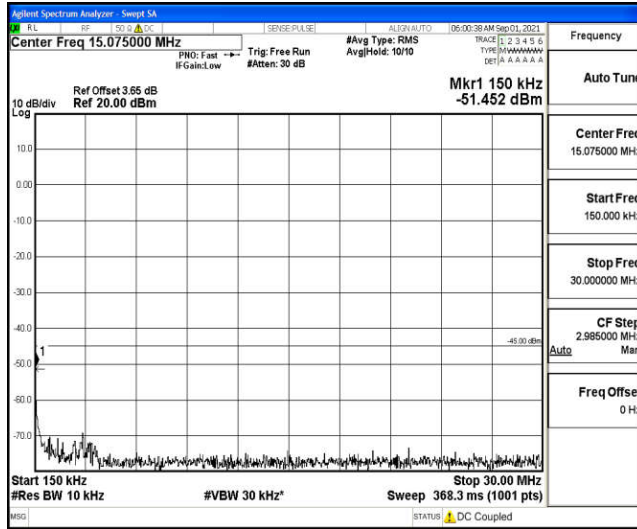

Band38-10MHz-16QAM-38000-1RB#0-Range3:30~1000MHz

Band38-10MHz-16QAM-38000-1RB#0-Range4:1000~10000MHz

Band38-10MHz-16QAM-38000-1RB#0-Range5:10000~20000MHz

Band38-10MHz-16QAM-38000-1RB#0-Range6:20000~26500MHz

Band38-10MHz-16QAM-38200-1RB#0-Range1:0.009~0.15MHz

Band38-10MHz-16QAM-38200-1RB#0-Range2:0.15~30MHz

Band38-10MHz-16QAM-38200-1RB#0-Range3:30~1000MHz

Band38-10MHz-16QAM-38200-1RB#0-Range4: 1000~10000MHz

Band38-10MHz-16QAM-38200-1RB#0-Range5: 10000~20000MHz