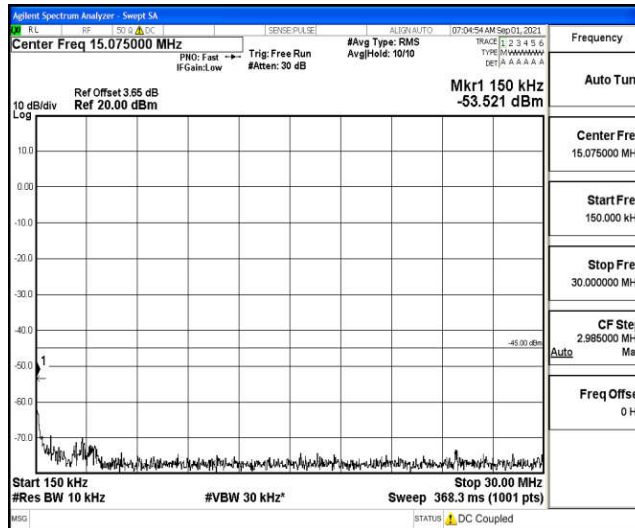

Band38-20MHz-16QAM-38000-1RB#0-Range2:0.15~30MHz

Band38-20MHz-16QAM-38000-1RB#0-Range3:30~1000MHz