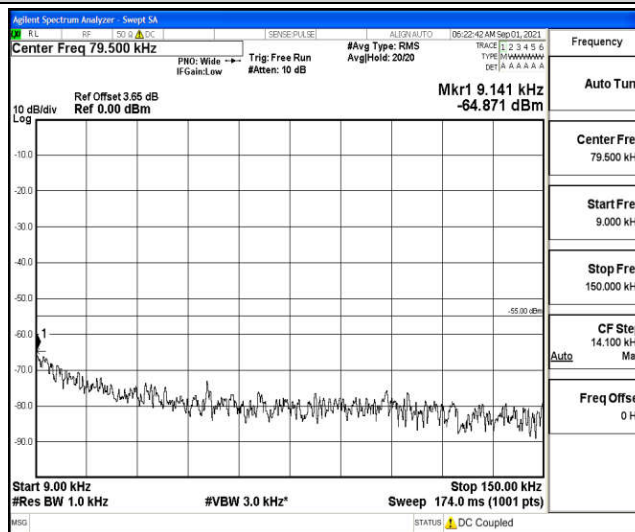

Band38-15MHz-QPSK-37825-1RB#0-Range1:0.009~0.15MHz

Band38-15MHz-QPSK-37825-1RB#0-Range2:0.15~30MHz