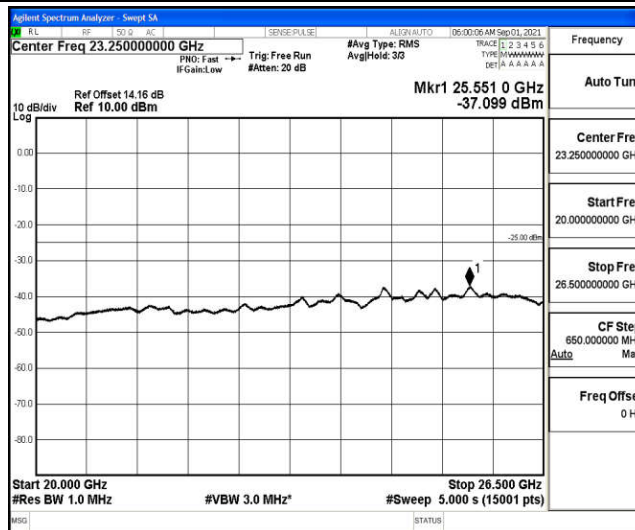

Band38-10MHz-QPSK-38200-1RB#0-Range6:2000~26500MHz

Band38-10MHz-16QAM-37800-1RB#0-Range1:0.009~0.15MHz

Band38-10MHz-16QAM-37800-1RB#0-Range2:0.15~30MHz

Band38-10MHz-16QAM-37800-1RB#0-Range3:30~1000MHz

Band38-10MHz-16QAM-37800-1RB#0-Range4: 1000~10000MHz