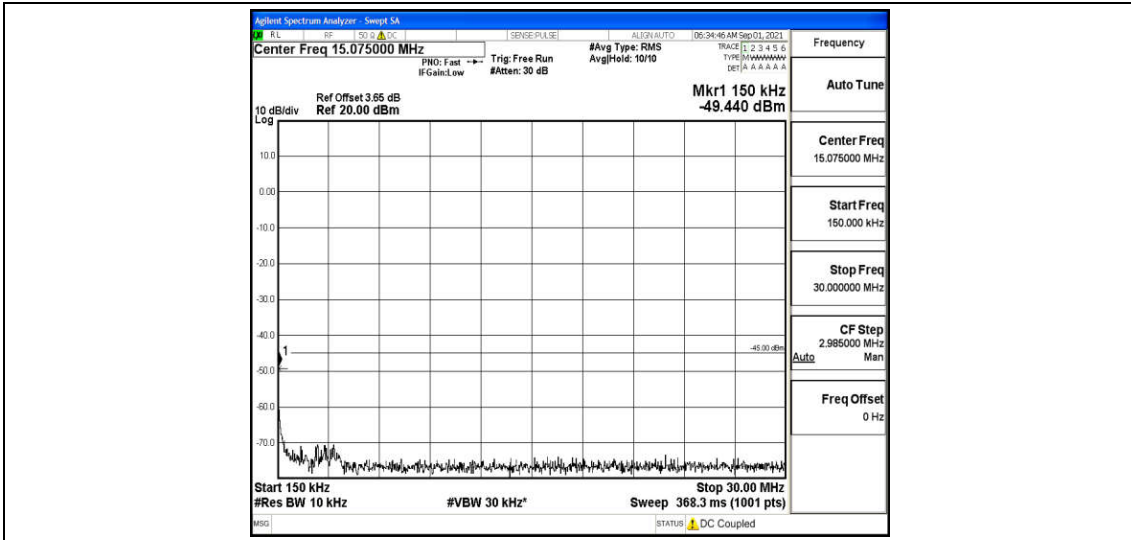

Band38-15MHz-16QAM-38000-1RB#0-Range5: 10000~20000MHz

Band38-15MHz-16QAM-38000-1RB#0-Range6:20000~26500MHz

Band38-15MHz-16QAM-38175-1RB#0-Range1:0.009~0.15MHz

Band38-15MHz-16QAM-38175-1RB#0-Range2:0.15~30MHz