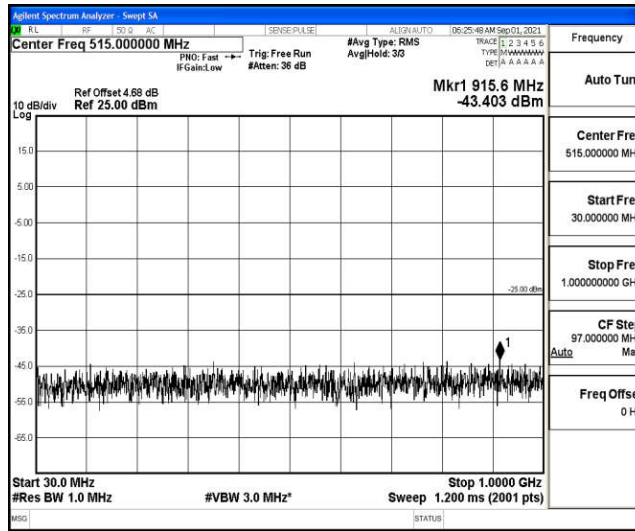

Band38-15MHz-16QAM-37825-1RB#0-Range3:30~1000MHz

Band38-15MHz-16QAM-37825-1RB#0-Range4:1000~10000MHz