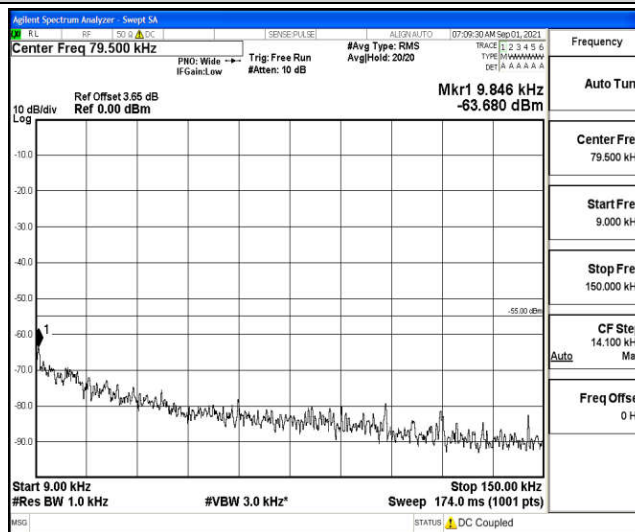

Band38-20MHz-16QAM-38150-1RB#0-Range1:0.009~0.15MHz

Band38-20MHz-16QAM-38150-1RB#0-Range2:0.15~30MHz