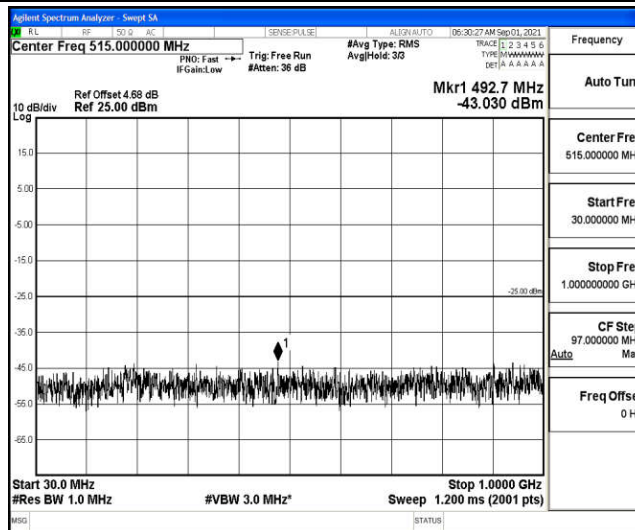

Band38-15MHz-16QAM-37825-1RB#0-Range6:20000~26500MHz

Band38-15MHz-16QAM-38000-1RB#0-Range1:0.009~0.15MHz

Band38-15MHz-16QAM-38000-1RB#0-Range2:0.15~30MHz

Band38-15MHz-16QAM-38000-1RB#0-Range3:30~1000MHz

Band38-15MHz-16QAM-38000-1RB#0-Range4: 1000~10000MHz