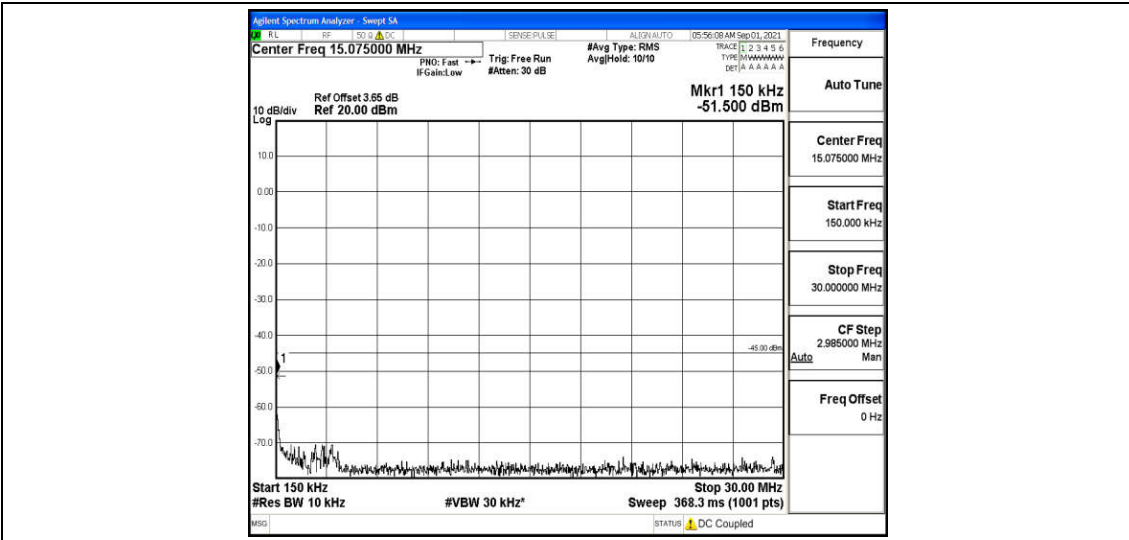

Band38-10MHz-16QAM-37800-1RB#0-Range5: 10000~20000MHz

Band38-10MHz-16QAM-37800-1RB#0-Range6:20000~26500MHz

Band38-10MHz-16QAM-38000-1RB#0-Range1:0.009~0.15MHz

Band38-10MHz-16QAM-38000-1RB#0-Range2:0.15~30MHz