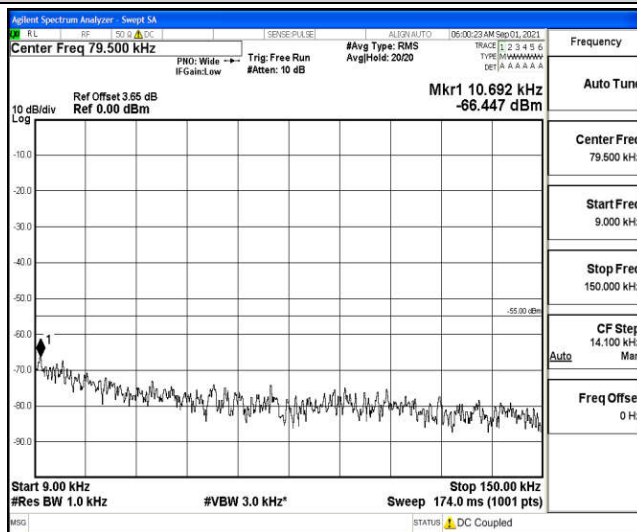

Band38-10MHz-16QAM-38200-1RB#0-Range1:0.009~0.15MHz

Band38-10MHz-16QAM-38200-1RB#0-Range2:0.15~30MHz