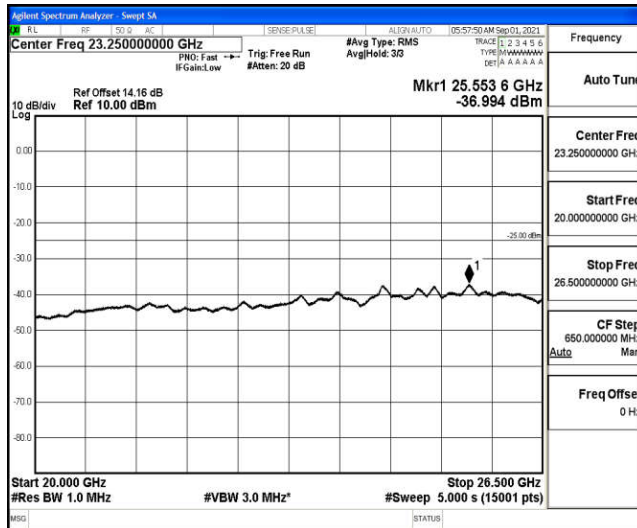

Band38-10MHz-16QAM-38000-1RB#0-Range3:30~1000MHz

Band38-10MHz-16QAM-38000-1RB#0-Range4:1000~10000MHz

Band38-10MHz-16QAM-38000-1RB#0-Range5:10000~20000MHz

Band38-10MHz-16QAM-38000-1RB#0-Range6:20000~26500MHz