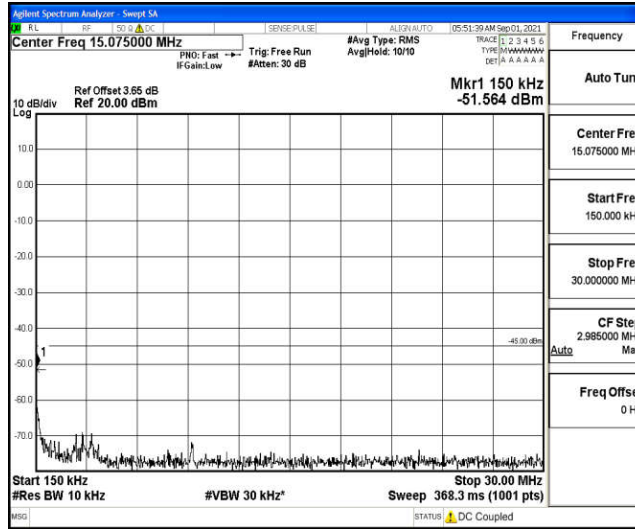

Band38-10MHz-QPSK-38200-1RB#0-Range6:2000~26500MHz

Band38-10MHz-16QAM-37800-1RB#0-Range1:0.009~0.15MHz

Band38-10MHz-16QAM-37800-1RB#0-Range2:0.15~30MHz

Band38-10MHz-16QAM-37800-1RB#0-Range3:30~1000MHz

Band38-10MHz-16QAM-37800-1RB#0-Range4: 1000~10000MHz