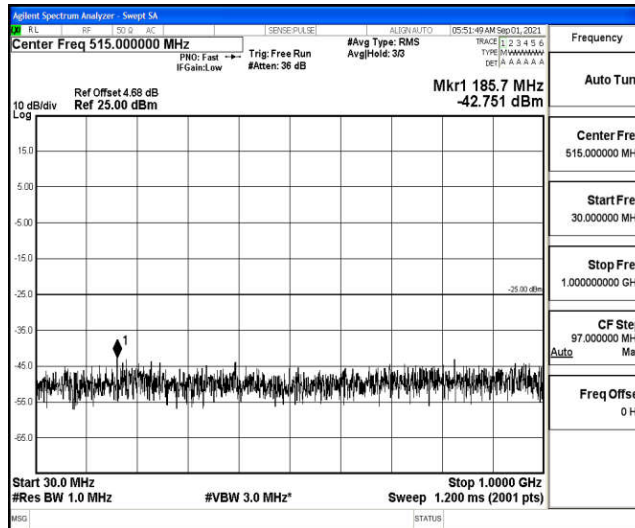

Band38-10MHz-QPSK-38200-1RB#0-Range6:2000~26500MHz

Band38-10MHz-16QAM-37800-1RB#0-Range1:0.009~0.15MHz

Band38-10MHz-16QAM-37800-1RB#0-Range2:0.15~30MHz

Band38-10MHz-16QAM-37800-1RB#0-Range3:30~1000MHz

Band38-10MHz-16QAM-37800-1RB#0-Range4: 1000~10000MHz