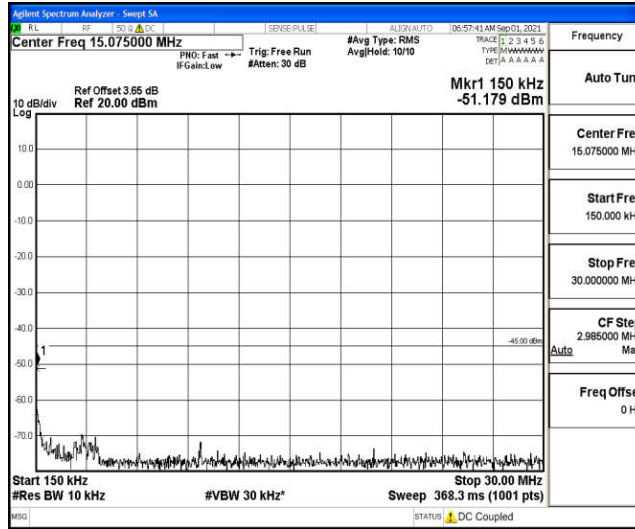

Band38-20MHz-QPSK-37850-1RB#0-Range2:0.15~30MHz

Band38-20MHz-QPSK-37850-1RB#0-Range3:30~1000MHz