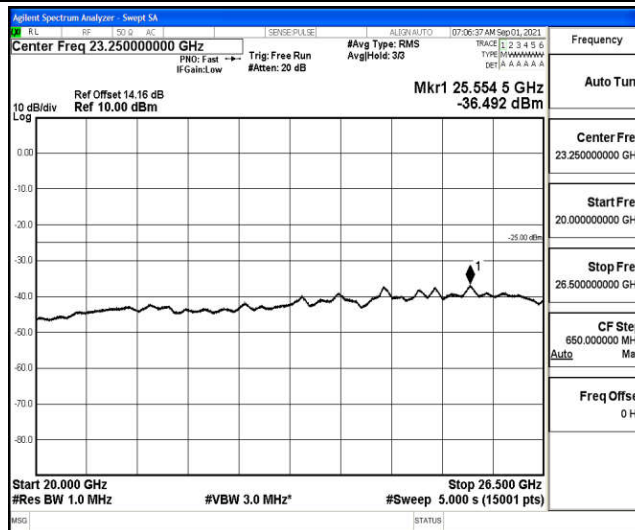

Band38-20MHz-16QAM-38000-1RB#0-Range6:20000~26500MHz

Band38-20MHz-16QAM-38150-1RB#0-Range1:0.009~0.15MHz