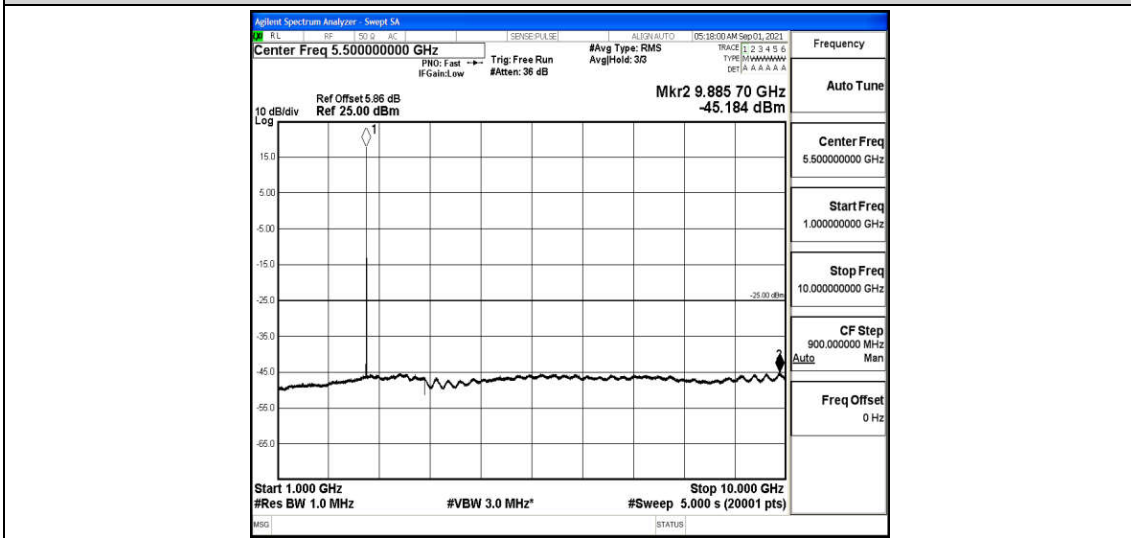

Band38-15MHz-16QAM-38175-1RB#0-Range4: 1000~10000MHz

Band38-15MHz-16QAM-38175-1RB#0-Range5: 10000~20000MHz