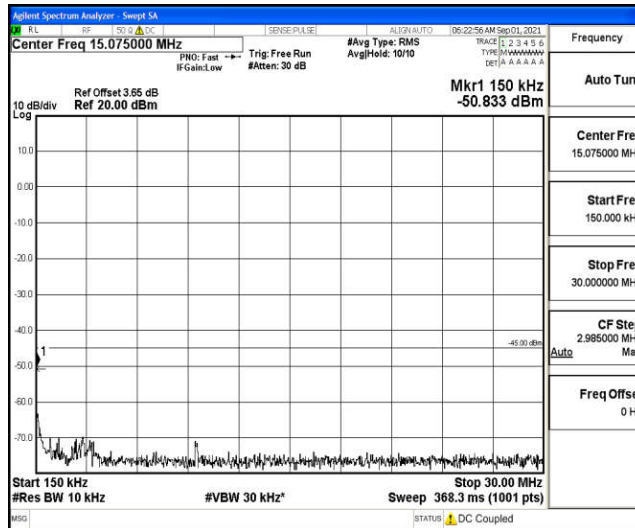

Band38-15MHz-QPSK-37825-1RB#0-Range2:0.15~30MHz

Band38-15MHz-QPSK-37825-1RB#0-Range3:30~1000MHz