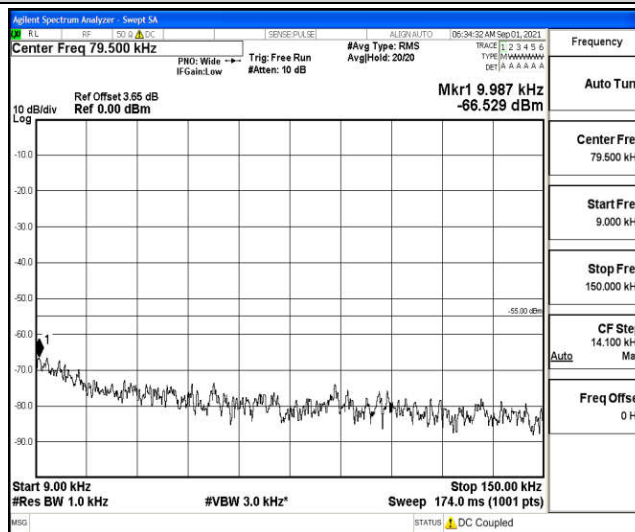

Band38-15MHz-16QAM-38000-1RB#0-Range5: 10000~20000MHz

Band38-15MHz-16QAM-38000-1RB#0-Range6:20000~26500MHz

Band38-15MHz-16QAM-38175-1RB#0-Range1:0.009~0.15MHz

Band38-15MHz-16QAM-38175-1RB#0-Range2:0.15~30MHz