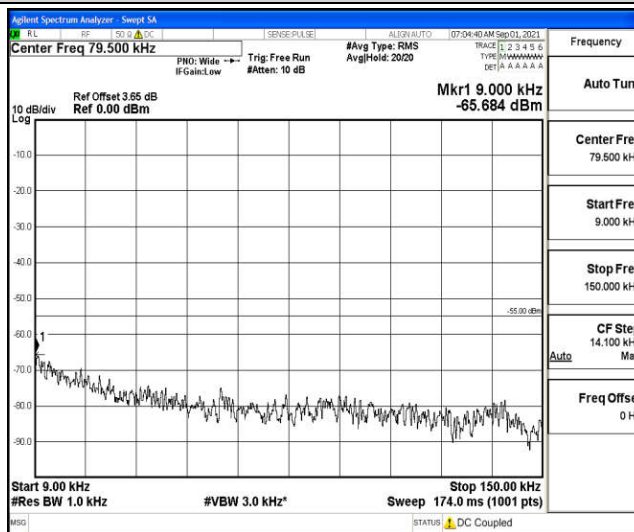

Band38-20MHz-16QAM-38000-1RB#0-Range1:0.009~0.15MHz

Band38-20MHz-16QAM-38000-1RB#0-Range2:0.15~30MHz