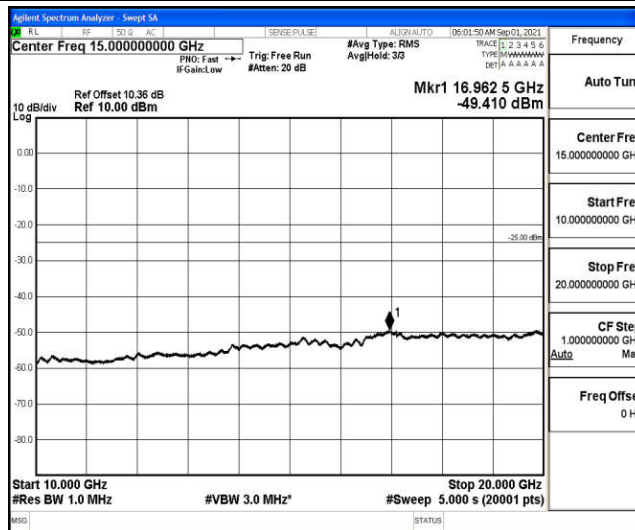

Band38-10MHz-16QAM-38200-1RB#0-Range1:0.009~0.15MHz

Band38-10MHz-16QAM-38200-1RB#0-Range2:0.15~30MHz

Band38-10MHz-16QAM-38200-1RB#0-Range3:30~1000MHz

Band38-10MHz-16QAM-38200-1RB#0-Range4: 1000~10000MHz

Band38-10MHz-16QAM-38200-1RB#0-Range5: 10000~20000MHz