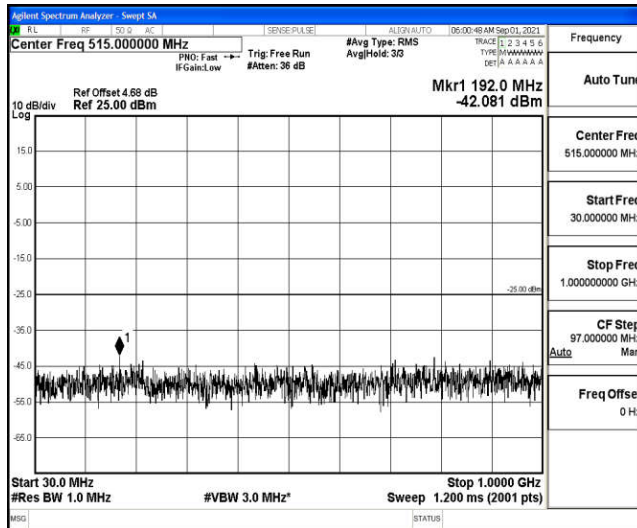

Band38-10MHz-16QAM-38200-1RB#0-Range3:30~1000MHz

Band38-10MHz-16QAM-38200-1RB#0-Range4: 1000~10000MHz