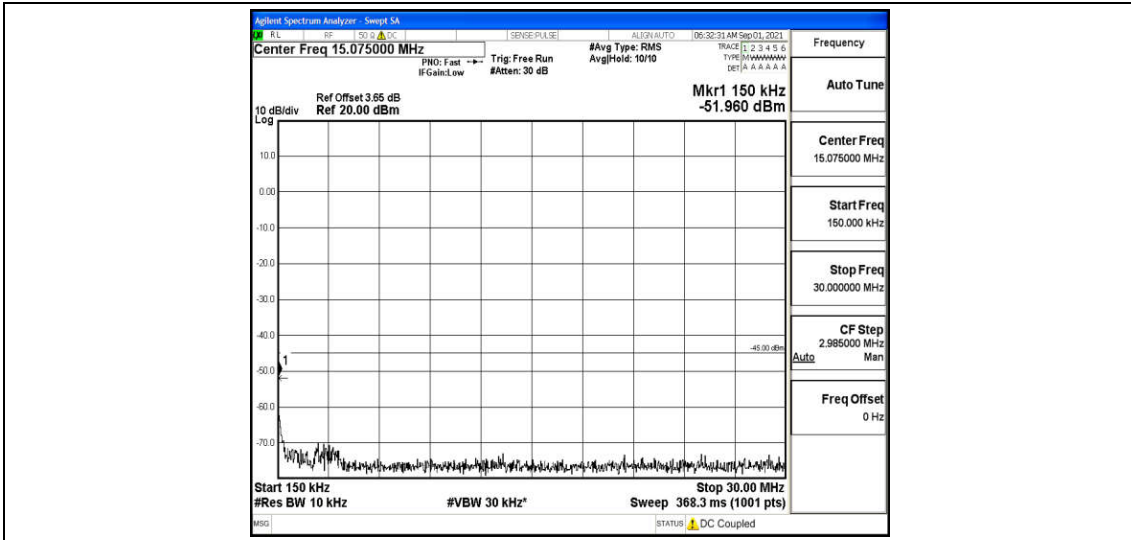

Band38-15MHz-QPSK-38175-1RB#0-Range2:0.15~30MHz

Band38-15MHz-QPSK-38175-1RB#0-Range3:30~1000MHz