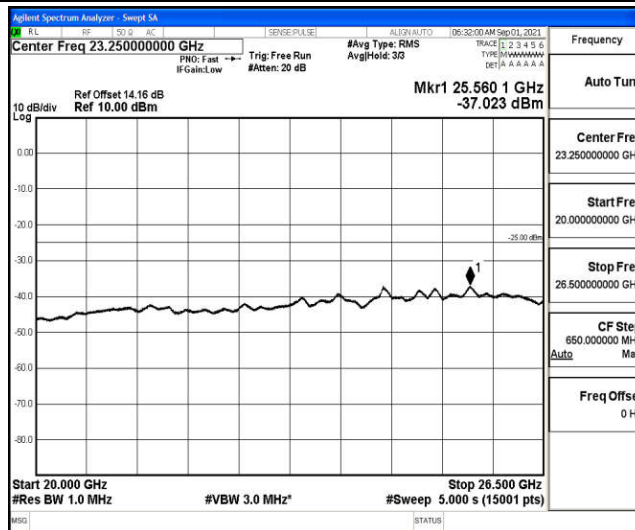

Band38-15MHz-16QAM-38000-1RB#0-Range6:20000~26500MHz

Band38-15MHz-16QAM-38175-1RB#0-Range1:0.009~0.15MHz