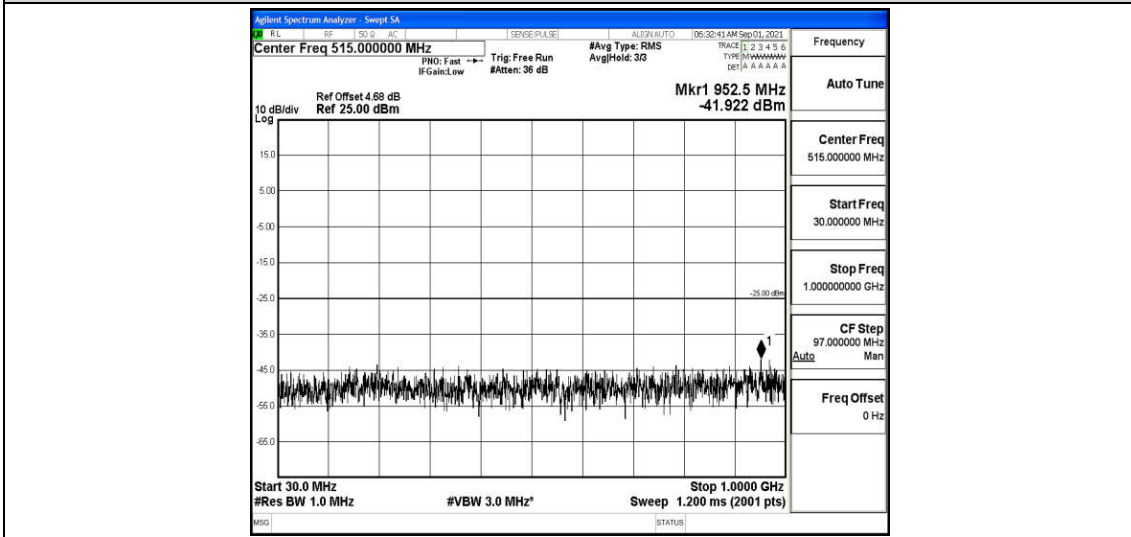

Band38-15MHz-QPSK-38175-1RB#0-Range3:30~1000MHz

Band38-15MHz-QPSK-38175-1RB#0-Range4:1000~10000MHz