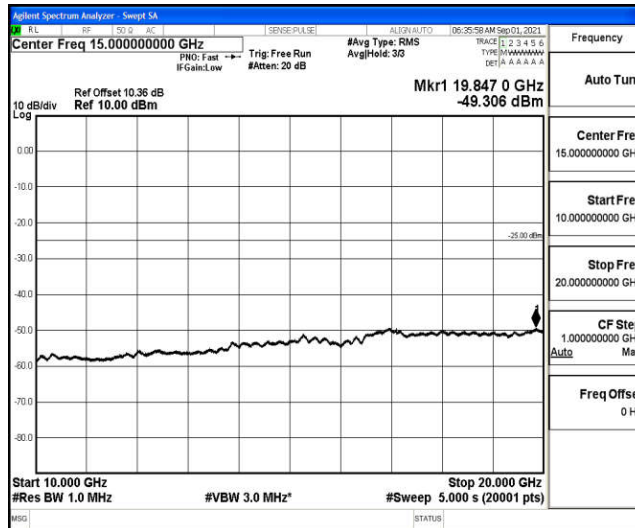

Band38-15MHz-16QAM-38175-1RB#0-Range5: 10000~20000MHz

Band38-15MHz-16QAM-38175-1RB#0-Range6:20000~26500MHz