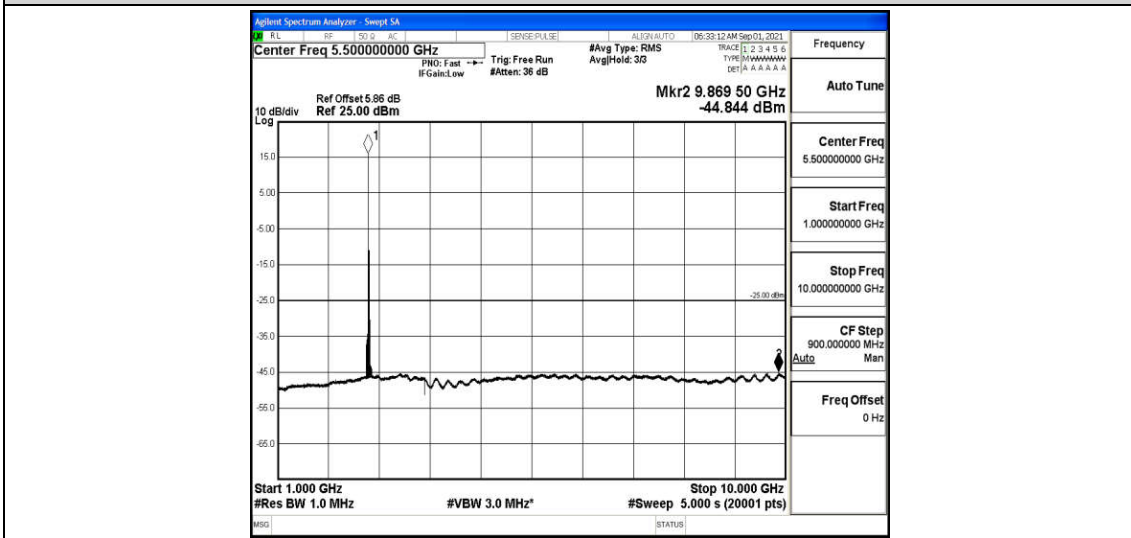

Band38-15MHz-QPSK-38175-1RB#0-Range4:1000~10000MHz

Band38-15MHz-QPSK-38175-1RB#0-Range5:10000~20000MHz