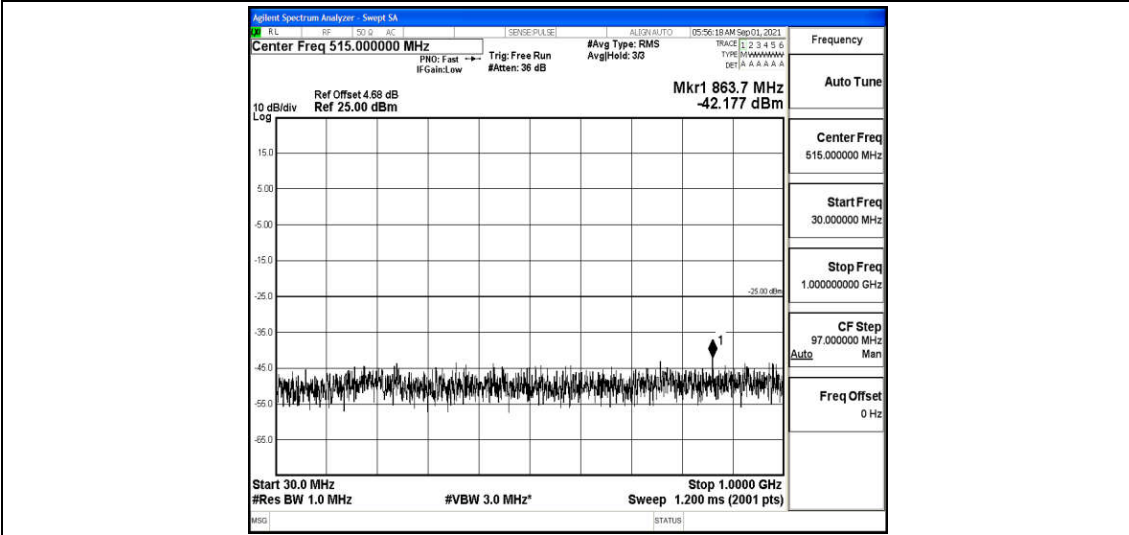

Band38-10MHz-16QAM-38000-1RB#0-Range3:30~1000MHz

Band38-10MHz-16QAM-38000-1RB#0-Range4:1000~10000MHz