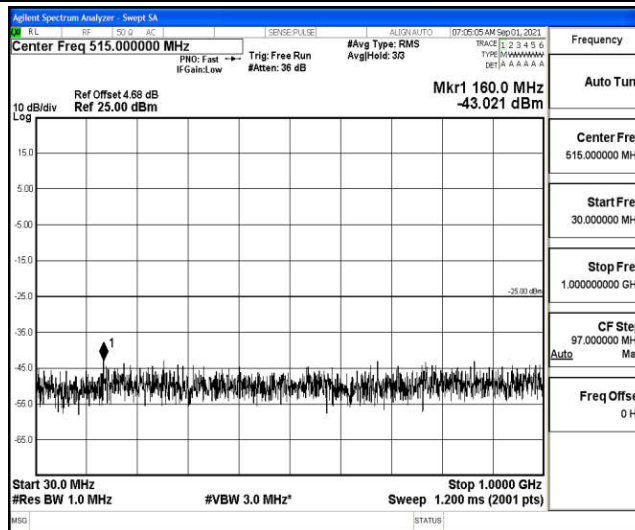

Band38-20MHz-16QAM-37850-1RB#0-Range6:20000~26500MHz

Band38-20MHz-16QAM-38000-1RB#0-Range1:0.009~0.15MHz

Band38-20MHz-16QAM-38000-1RB#0-Range2:0.15~30MHz

Band38-20MHz-16QAM-38000-1RB#0-Range3:30~1000MHz

Band38-20MHz-16QAM-38000-1RB#0-Range4: 1000~10000MHz