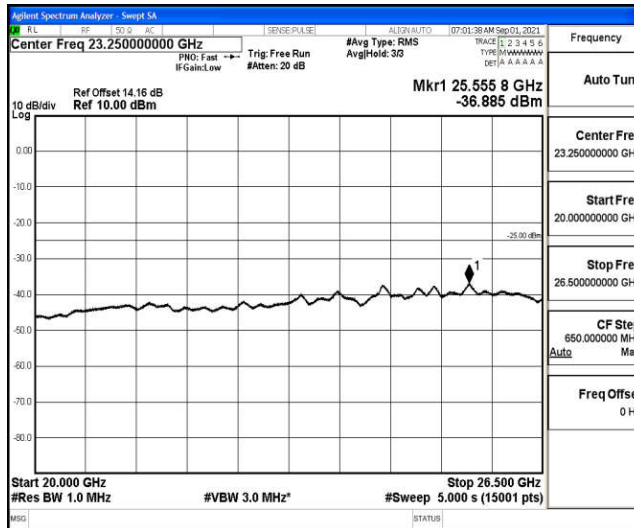

Band38-20MHz-16QAM-37850-1RB#0-Range6:20000~26500MHz

Band38-20MHz-16QAM-38000-1RB#0-Range1:0.009~0.15MHz