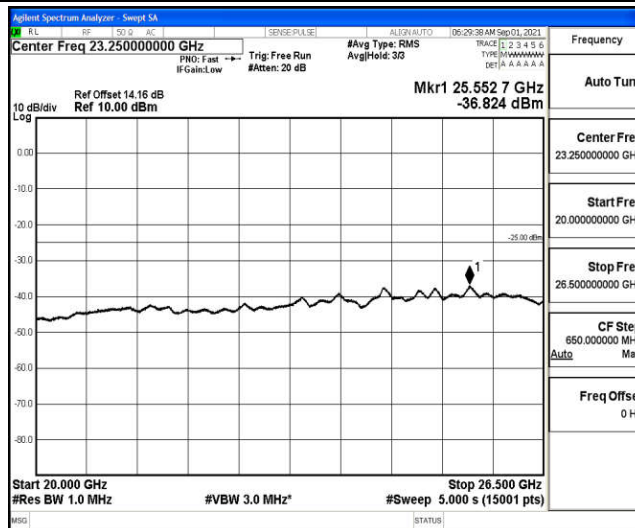

Band38-15MHz-QPSK-38000-1RB#0-Range6:2000~26500MHz

Band38-15MHz-QPSK-38175-1RB#0-Range1:0.009~0.15MHz