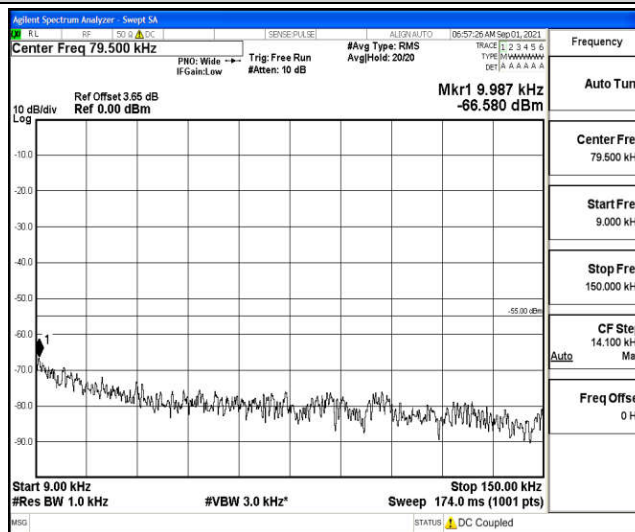

Band38-20MHz-QPSK-37850-1RB#0-Range1:0.009~0.15MHz

Band38-20MHz-QPSK-37850-1RB#0-Range2:0.15~30MHz