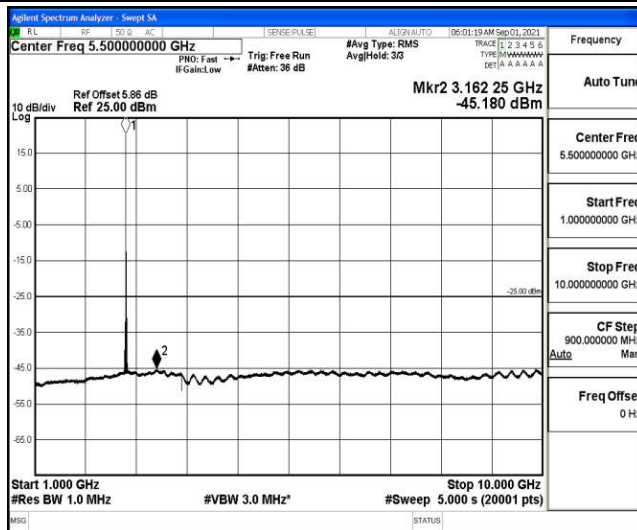

Band38-10MHz-16QAM-38200-1RB#0-Range1:0.009~0.15MHz

Band38-10MHz-16QAM-38200-1RB#0-Range2:0.15~30MHz

Band38-10MHz-16QAM-38200-1RB#0-Range3:30~1000MHz

Band38-10MHz-16QAM-38200-1RB#0-Range4: 1000~10000MHz

Band38-10MHz-16QAM-38200-1RB#0-Range5: 10000~20000MHz