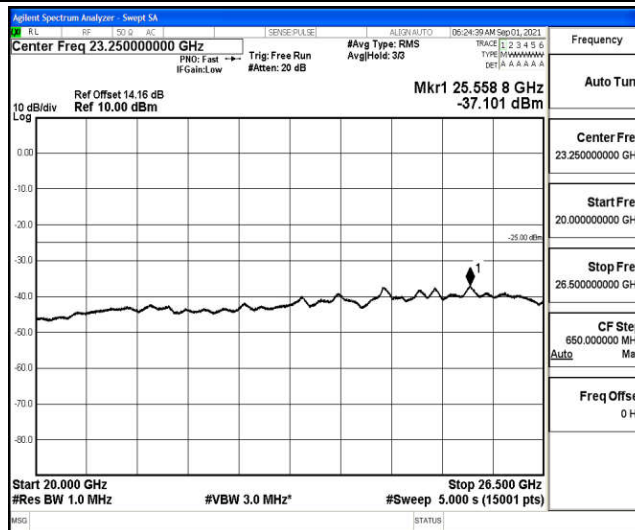

Band38-15MHz-QPSK-37825-1RB#0-Range6:2000~26500MHz

Band38-15MHz-QPSK-38000-1RB#0-Range1:0.009~0.15MHz