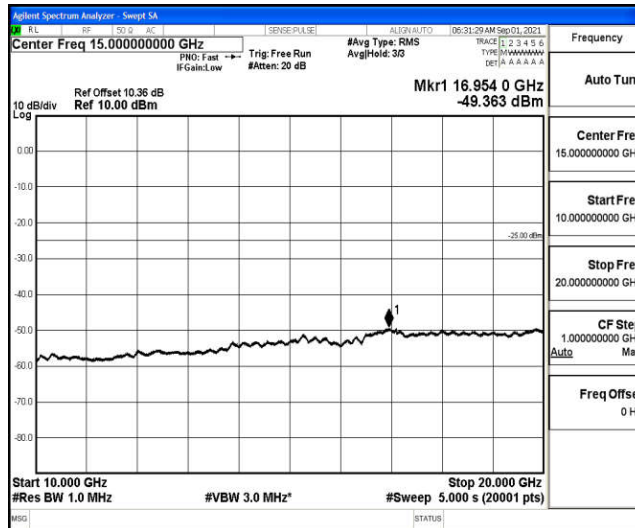

Band38-15MHz-16QAM-38000-1RB#0-Range5: 10000~20000MHz

Band38-15MHz-16QAM-38000-1RB#0-Range6:20000~26500MHz