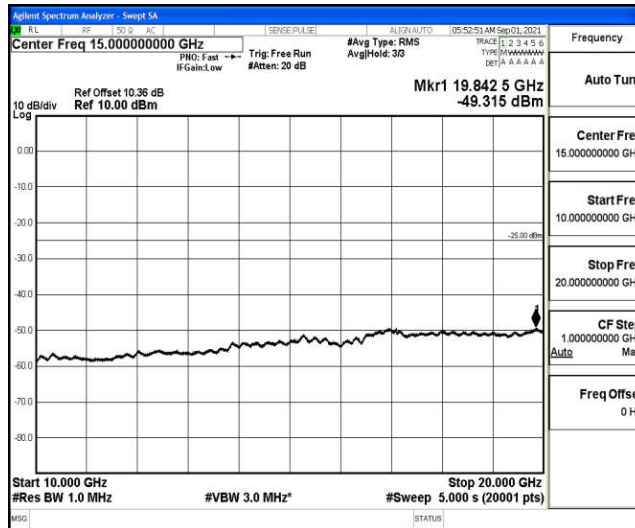

Band38-10MHz-QPSK-38200-1RB#0-Range6:2000~26500MHz

Band38-10MHz-16QAM-37800-1RB#0-Range1:0.009~0.15MHz

Band38-10MHz-16QAM-37800-1RB#0-Range2:0.15~30MHz

Band38-10MHz-16QAM-37800-1RB#0-Range3:30~1000MHz

Band38-10MHz-16QAM-37800-1RB#0-Range4: 1000~10000MHz

Band38-10MHz-16QAM-37800-1RB#0-Range5: 10000~20000MHz

Band38-10MHz-16QAM-37800-1RB#0-Range6:20000~26500MHz

Band38-10MHz-16QAM-38000-1RB#0-Range1:0.009~0.15MHz

Band38-10MHz-16QAM-38000-1RB#0-Range2:0.15~30MHz