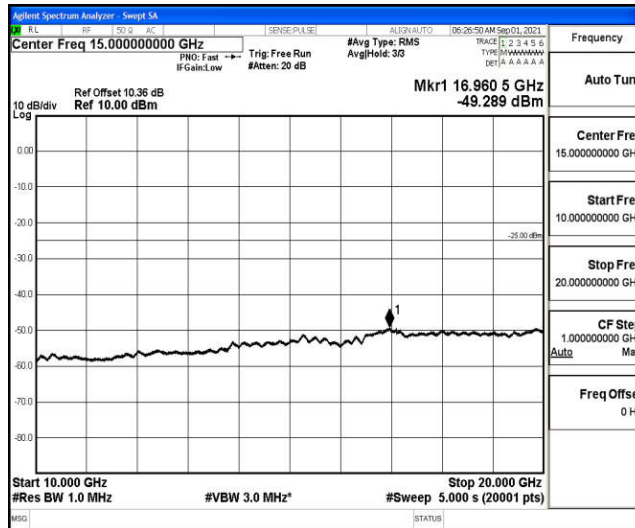

Band38-15MHz-16QAM-37825-1RB#0-Range1:0.009~0.15MHz

Band38-15MHz-16QAM-37825-1RB#0-Range2:0.15~30MHz

Band38-15MHz-16QAM-37825-1RB#0-Range3:30~1000MHz

Band38-15MHz-16QAM-37825-1RB#0-Range4:1000~10000MHz

Band38-15MHz-16QAM-37825-1RB#0-Range5:10000~20000MHz