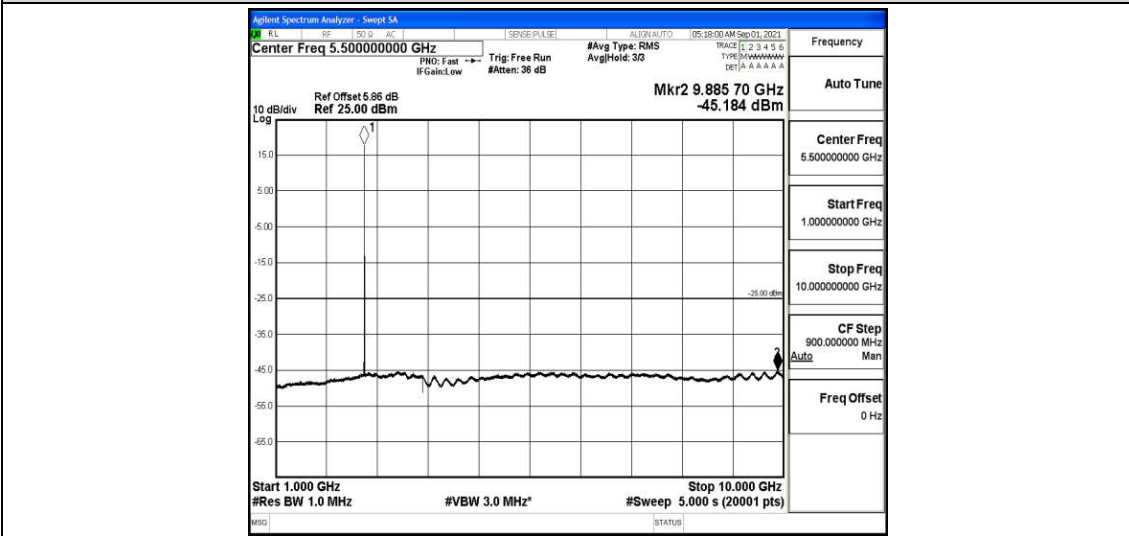

Band38-10MHz-16QAM-38000-1RB#0-Range4:1000~10000MHz

Band38-10MHz-16QAM-38000-1RB#0-Range5:10000~20000MHz