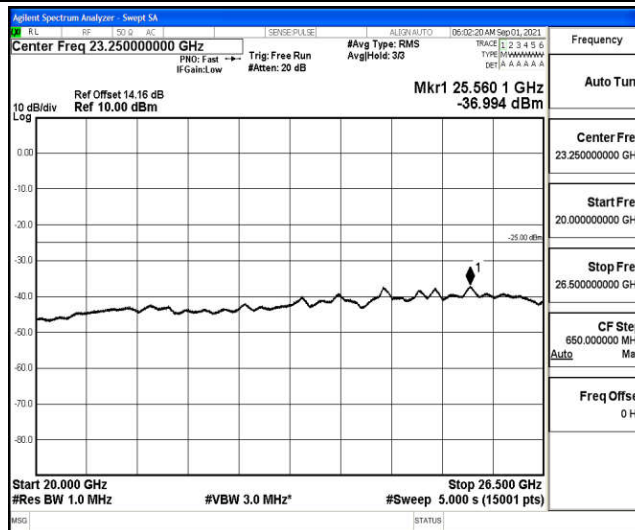

Band38-10MHz-16QAM-38200-1RB#0-Range6:20000~26500MHz

Band38-15MHz-QPSK-37825-1RB#0-Range1:0.009~0.15MHz