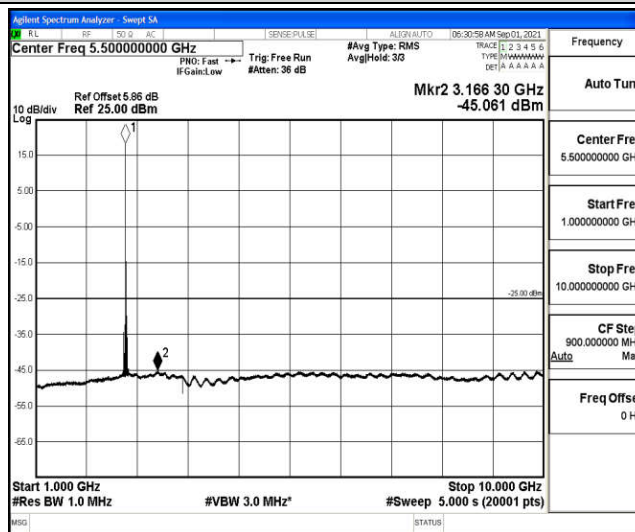

Band38-15MHz-16QAM-37825-1RB#0-Range6:20000~26500MHz

Band38-15MHz-16QAM-38000-1RB#0-Range1:0.009~0.15MHz

Band38-15MHz-16QAM-38000-1RB#0-Range2:0.15~30MHz

Band38-15MHz-16QAM-38000-1RB#0-Range3:30~1000MHz

Band38-15MHz-16QAM-38000-1RB#0-Range4: 1000~10000MHz