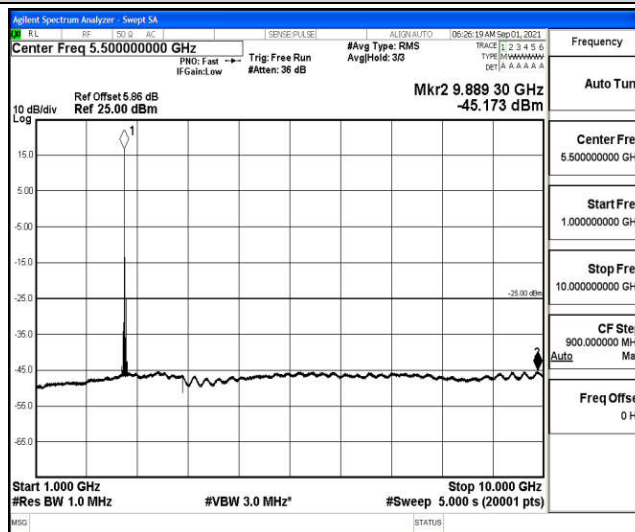

Band38-15MHz-16QAM-37825-1RB#0-Range1:0.009~0.15MHz

Band38-15MHz-16QAM-37825-1RB#0-Range2:0.15~30MHz

Band38-15MHz-16QAM-37825-1RB#0-Range3:30~1000MHz

Band38-15MHz-16QAM-37825-1RB#0-Range4:1000~10000MHz

Band38-15MHz-16QAM-37825-1RB#0-Range5:10000~20000MHz