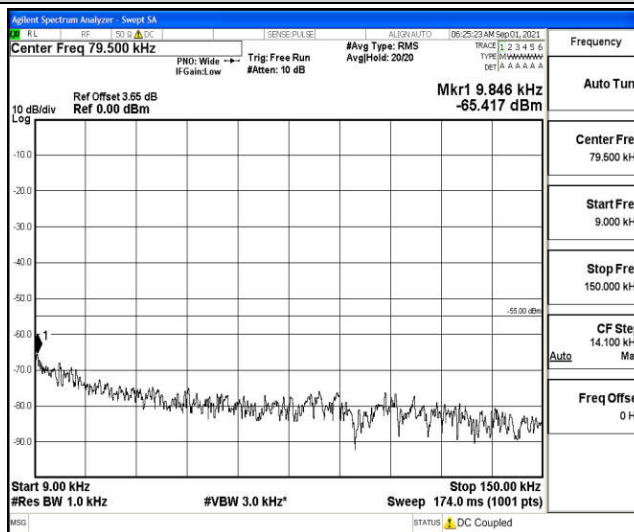

Band38-15MHz-16QAM-37825-1RB#0-Range1:0.009~0.15MHz

Band38-15MHz-16QAM-37825-1RB#0-Range2:0.15~30MHz