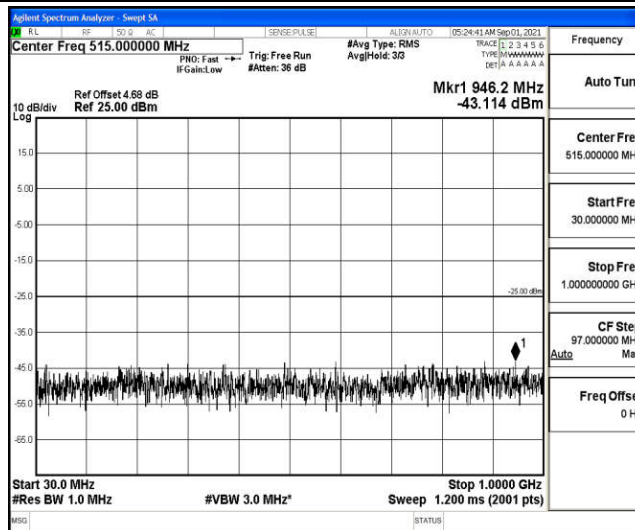

Band38-5MHz-16QAM-38000-1RB#0-Range3:30~1000MHz