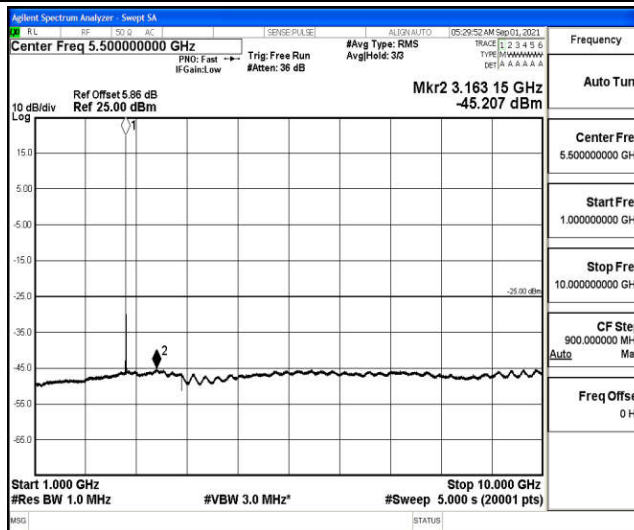

Band38-5MHz-16QAM-38225-1RB#0-Range1:0.009~0.15MHz

Band38-5MHz-16QAM-38225-1RB#0-Range2:0.15~30MHz

Band38-5MHz-16QAM-38225-1RB#0-Range3:30~1000MHz

Band38-5MHz-16QAM-38225-1RB#0-Range4:1000~10000MHz

Band38-5MHz-16QAM-38225-1RB#0-Range5:10000~20000MHz