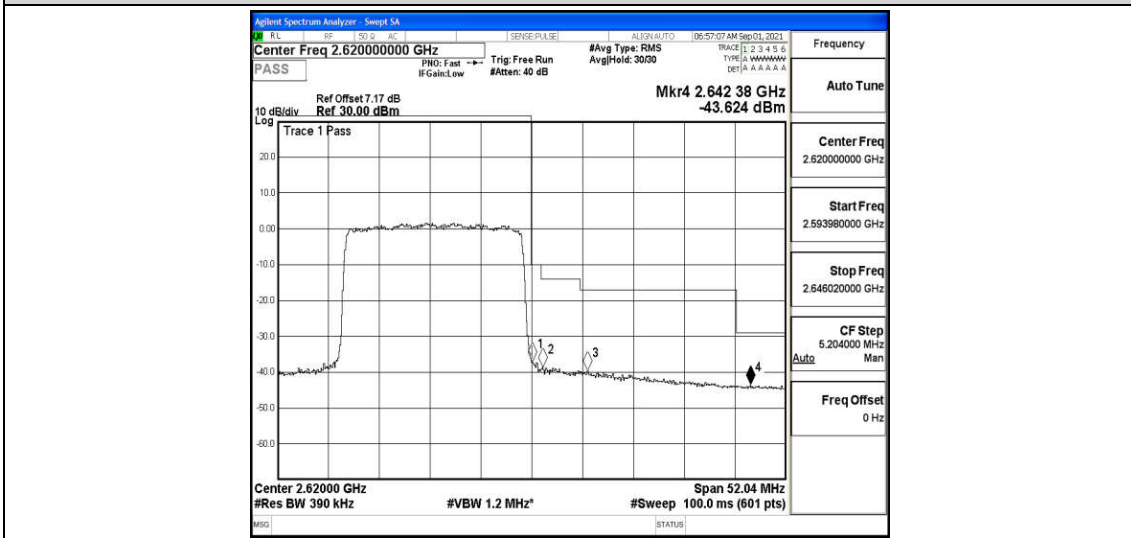

Band38-15MHz-QPSK-38175-75RB#0

Band38-15MHz-16QAM-37825-75RB#0

Band38-15MHz-16QAM-38175-75RB#0

Band38-20MHz-QPSK-37850-100RB#0

Band38-20MHz-QPSK-38150-100RB#0

Band38-20MHz-16QAM-37850-100RB#0

Band38-20MHz-16QAM-38150-100RB#0