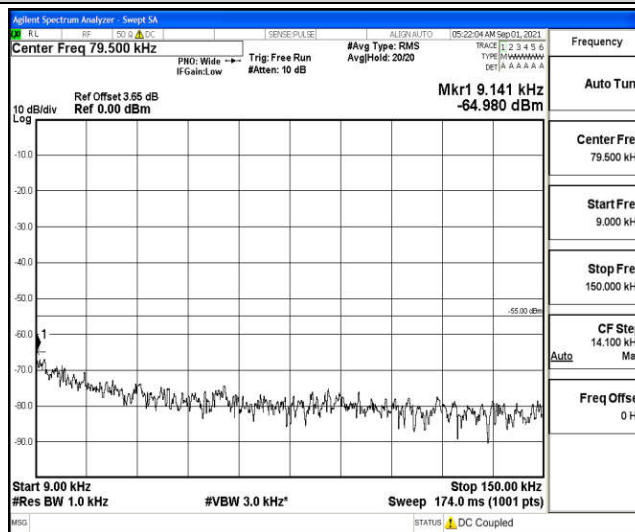

Band38-5MHz-QPSK-38000-1RB#0-Range1:0.009~0.15MHz