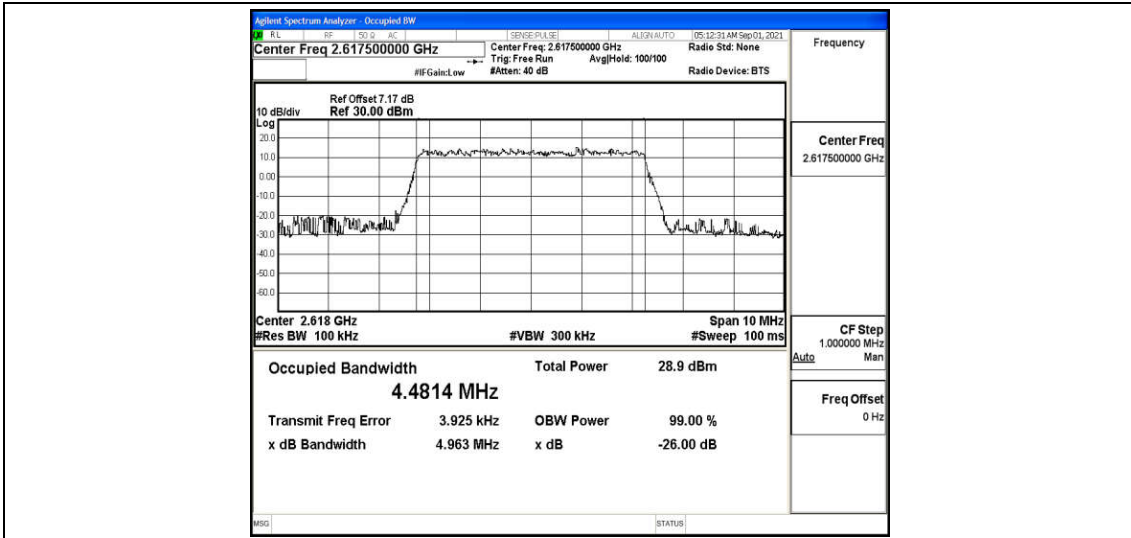

Test Graphs

Band38-5MHz-16QAM-37775-25RB#0

Band38-5MHz-16QAM-38000-25RB#0

Band38-5MHz-16QAM-38225-25RB#0

Band38-10MHz-QPSK-37800-50RB#0

Band38-10MHz-QPSK-38000-50RB#0

Band38-10MHz-QPSK-38200-50RB#0

Band38-10MHz-16QAM-37800-50RB#0