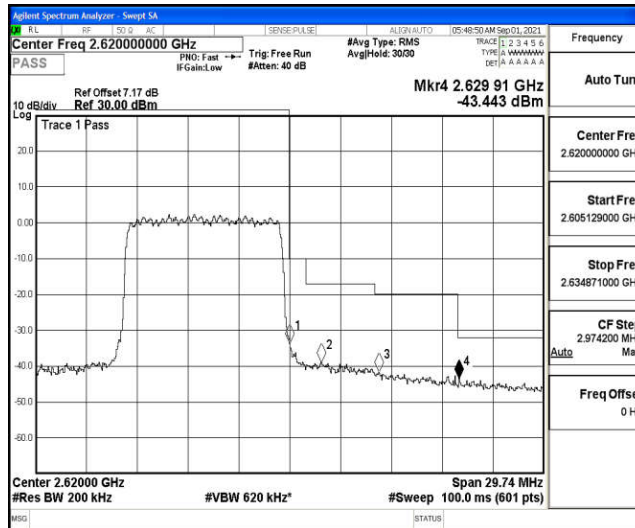

Test Graphs

Band38-5MHz-16QAM-37775-25RB#0

Band38-5MHz-16QAM-38225-25RB#0

Band38-10MHz-QPSK-37800-50RB#0

Band38-10MHz-QPSK-38200-50RB#0

Band38-10MHz-16QAM-37800-50RB#0

Band38-10MHz-16QAM-38200-50RB#0

Band38-15MHz-QPSK-37825-75RB#0