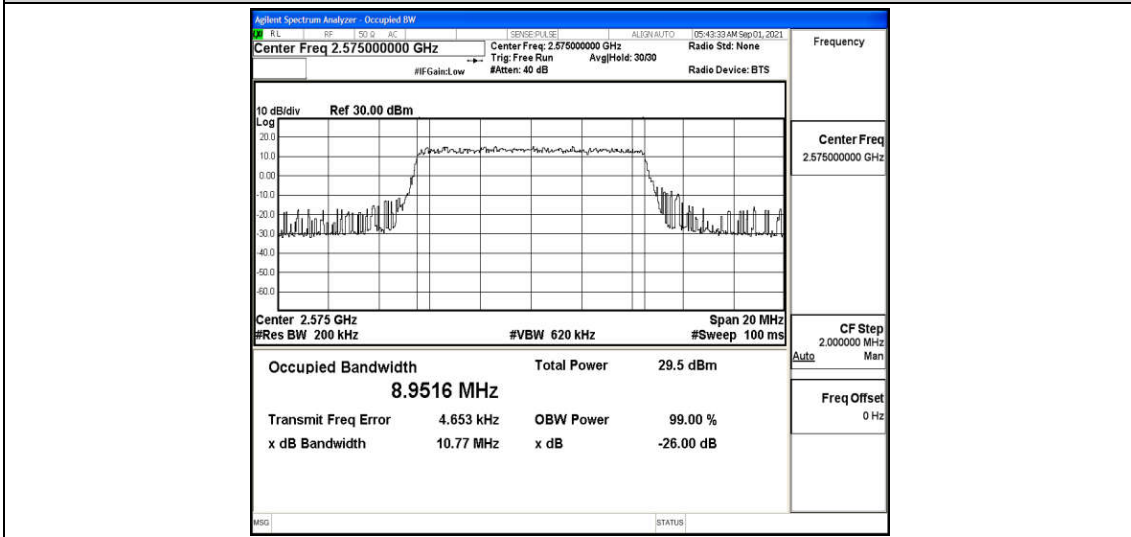

Test Graphs

Band38-5MHz-16QAM-37775-25RB#0

Band38-5MHz-16QAM-38000-25RB#0

Band38-5MHz-16QAM-38225-25RB#0

Band38-10MHz-QPSK-37800-50RB#0

Band38-10MHz-QPSK-38000-50RB#0

Band38-10MHz-QPSK-38200-50RB#0

Band38-10MHz-16QAM-37800-50RB#0