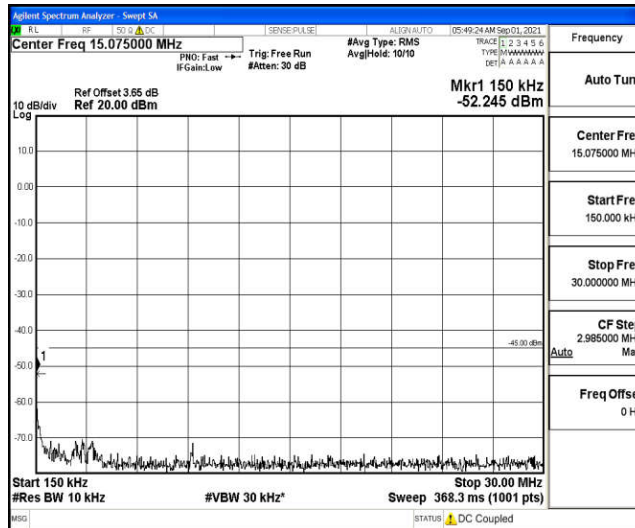

Band38-10MHz-QPSK-37800-1RB#0-Range2:0.15~30MHz