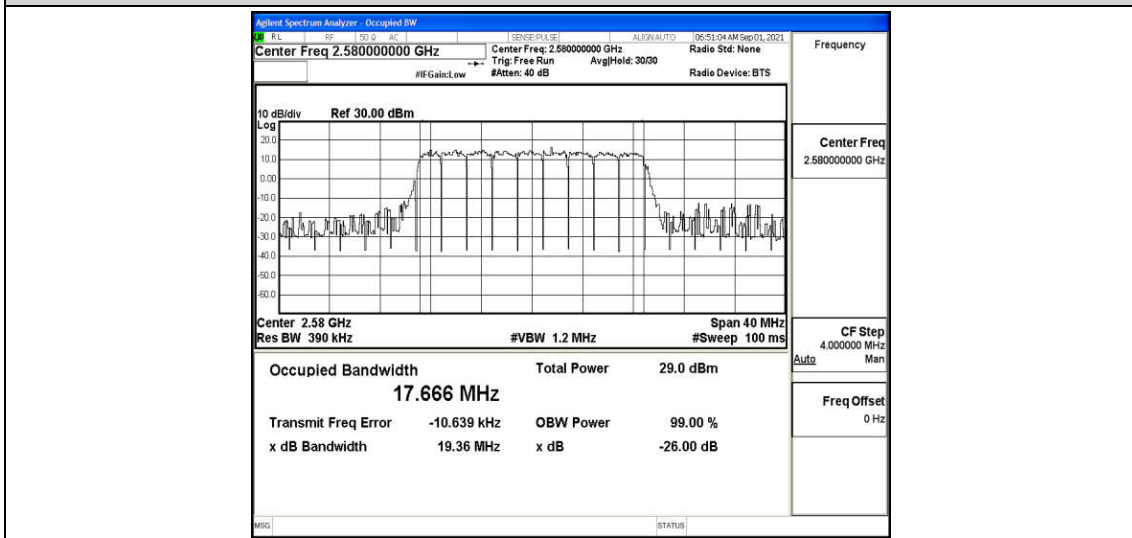

Band38-20MHz-QPSK-37850-100RB#0