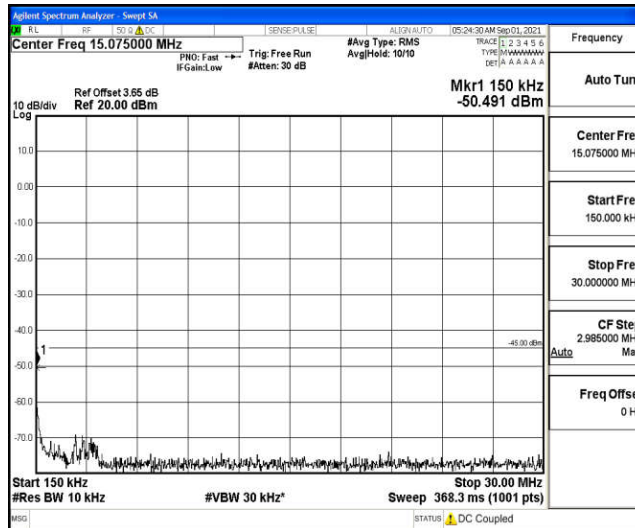

Band38-5MHz-16QAM-38000-1RB#0-Range2:0.15~30MHz