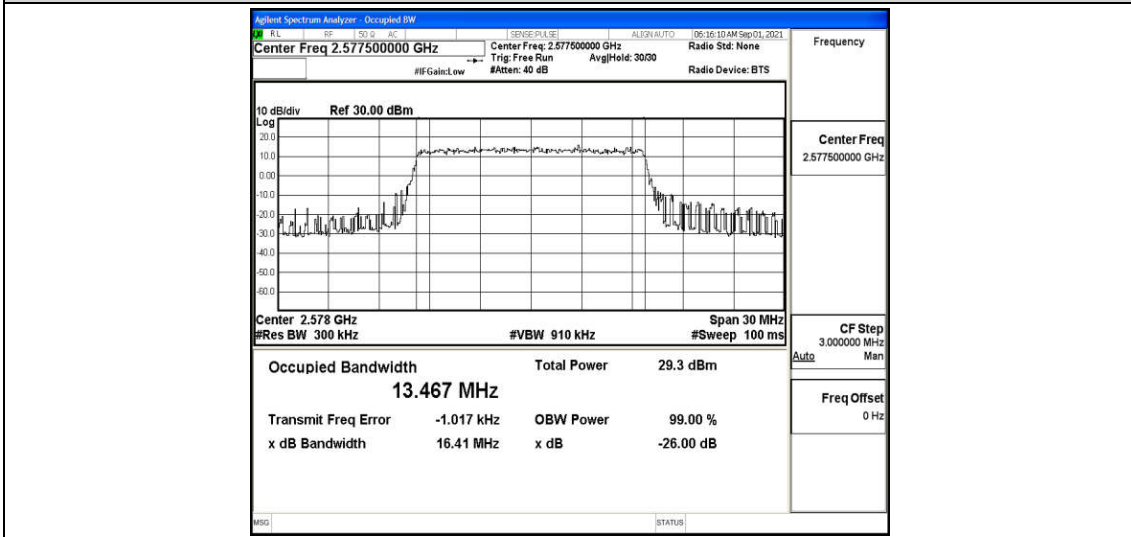

Band38-15MHz-QPSK-37825-75RB#0