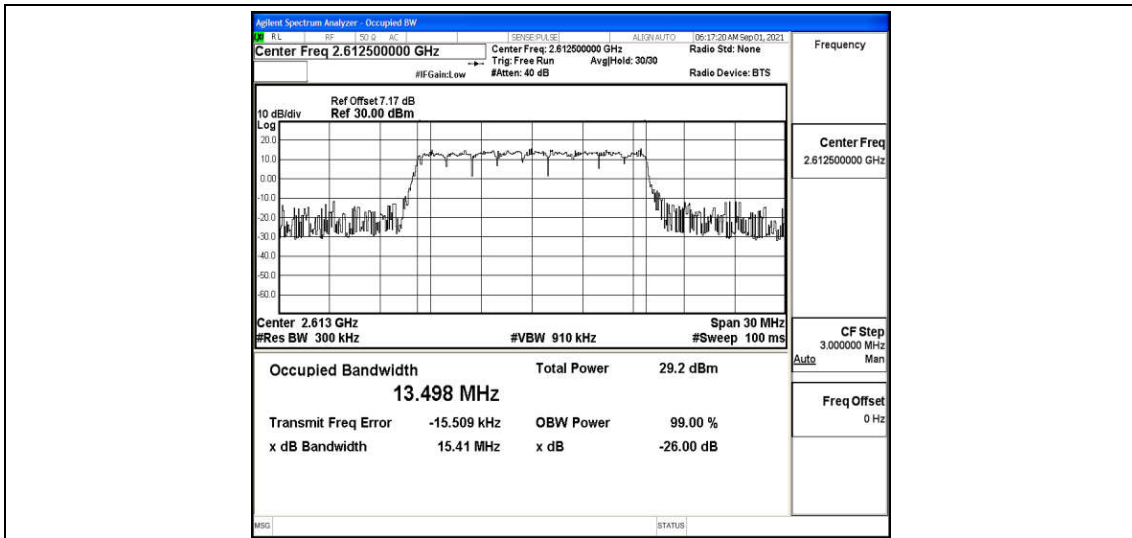

Band38-15MHz-16QAM-38175-75RB#0