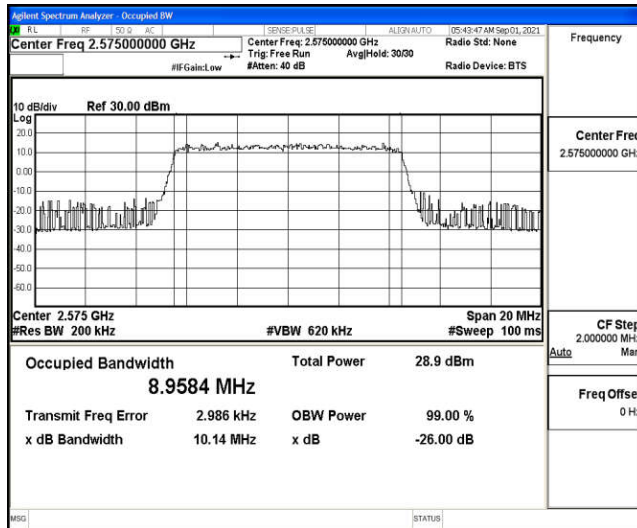

Test Graphs

Band38-5MHz-16QAM-37775-25RB#0

Band38-5MHz-16QAM-38000-25RB#0

Band38-5MHz-16QAM-38225-25RB#0

Band38-10MHz-QPSK-37800-50RB#0

Band38-10MHz-QPSK-38000-50RB#0

Band38-10MHz-QPSK-38200-50RB#0

Band38-10MHz-16QAM-37800-50RB#0