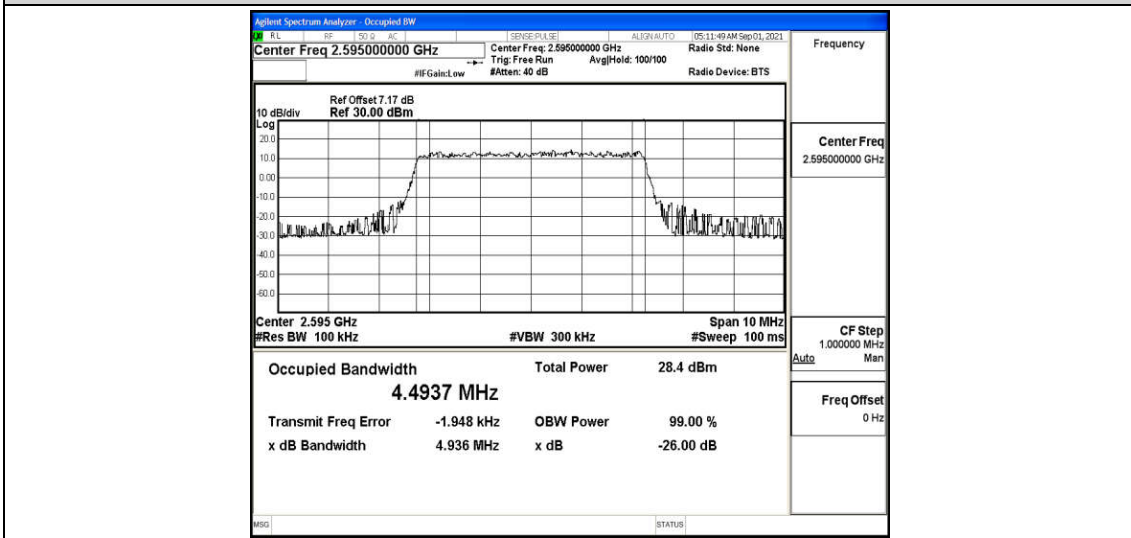

Test Graphs

Band38-5MHz-16QAM-37775-25RB#0

Band38-5MHz-16QAM-38000-25RB#0

Band38-5MHz-16QAM-38225-25RB#0

Band38-10MHz-QPSK-37800-50RB#0

Band38-10MHz-QPSK-38000-50RB#0

Band38-10MHz-QPSK-38200-50RB#0

Band38-10MHz-16QAM-37800-50RB#0