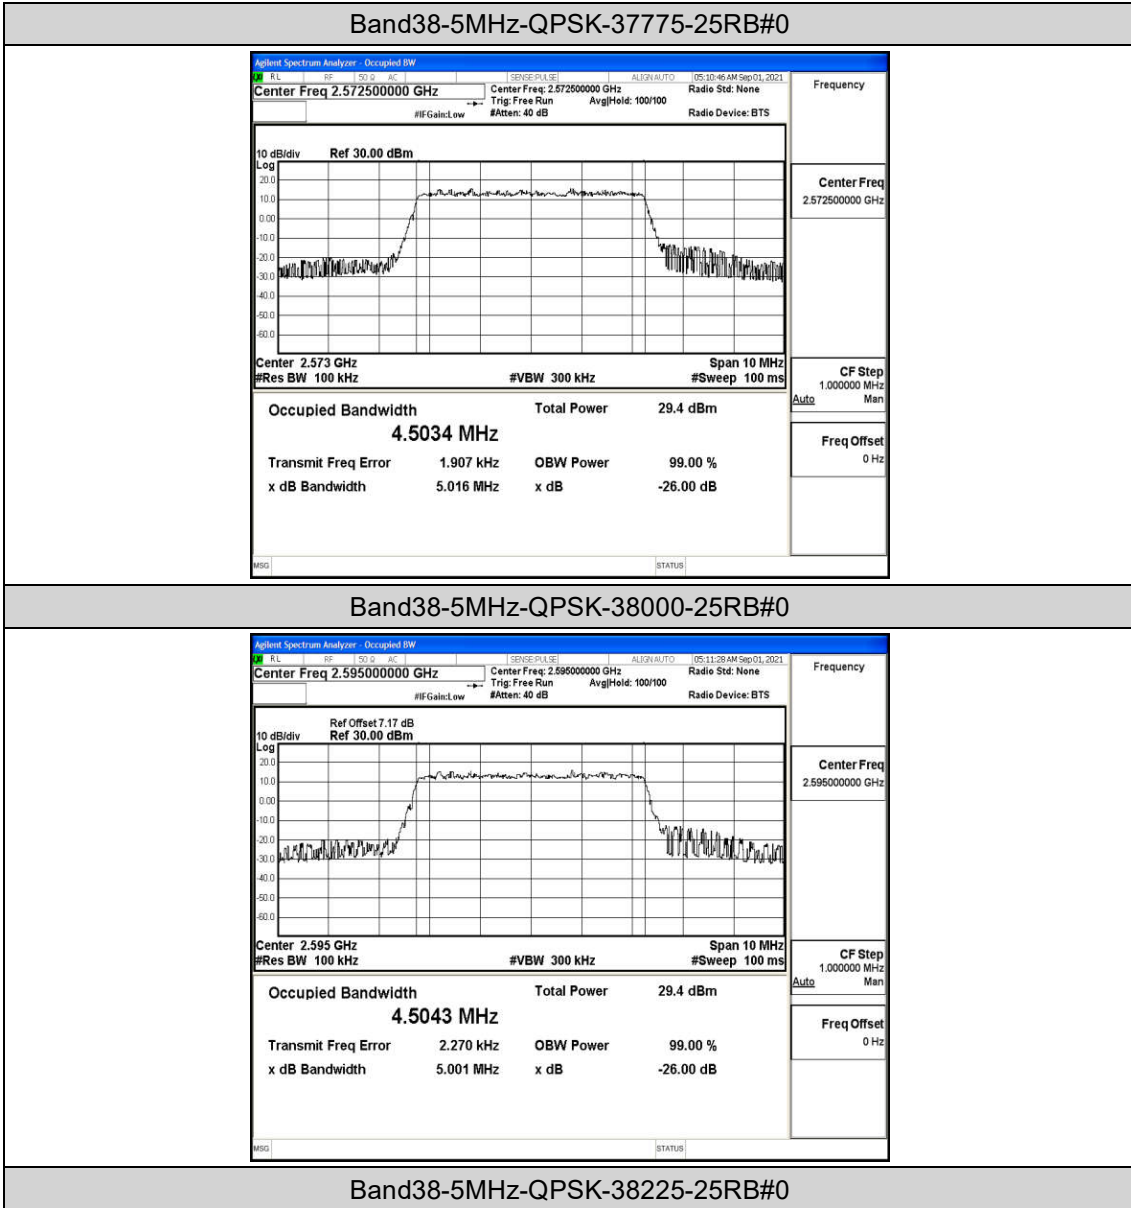

Test Graphs