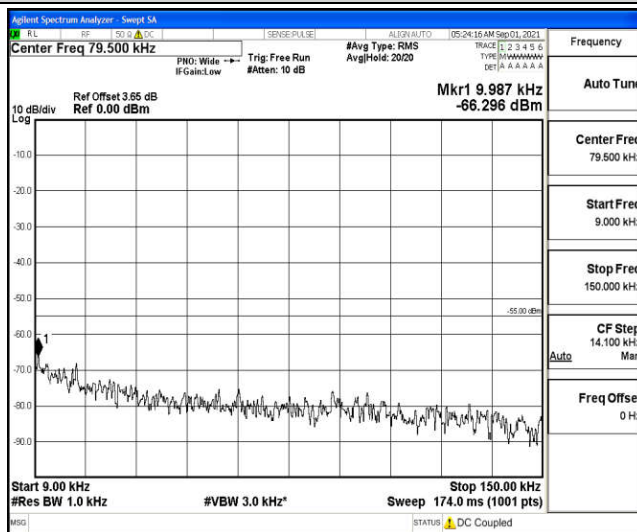

Band38-5MHz-16QAM-37775-1RB#0-Range4:1000~10000MHz

Band38-5MHz-16QAM-37775-1RB#0-Range5:10000~20000MHz

Band38-5MHz-16QAM-37775-1RB#0-Range6:2000~26500MHz

Band38-5MHz-16QAM-38000-1RB#0-Range1:0.009~0.15MHz