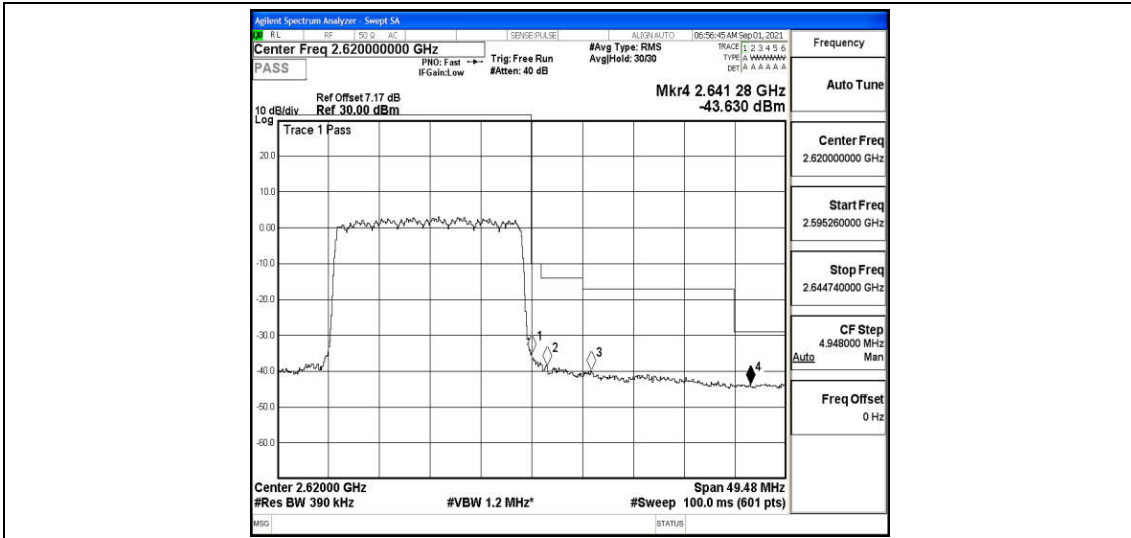

Band38-15MHz-QPSK-38175-75RB#0

Band38-15MHz-16QAM-37825-75RB#0

Band38-15MHz-16QAM-38175-75RB#0

Band38-20MHz-QPSK-37850-100RB#0

Band38-20MHz-QPSK-38150-100RB#0

Band38-20MHz-16QAM-37850-100RB#0

Band38-20MHz-16QAM-38150-100RB#0