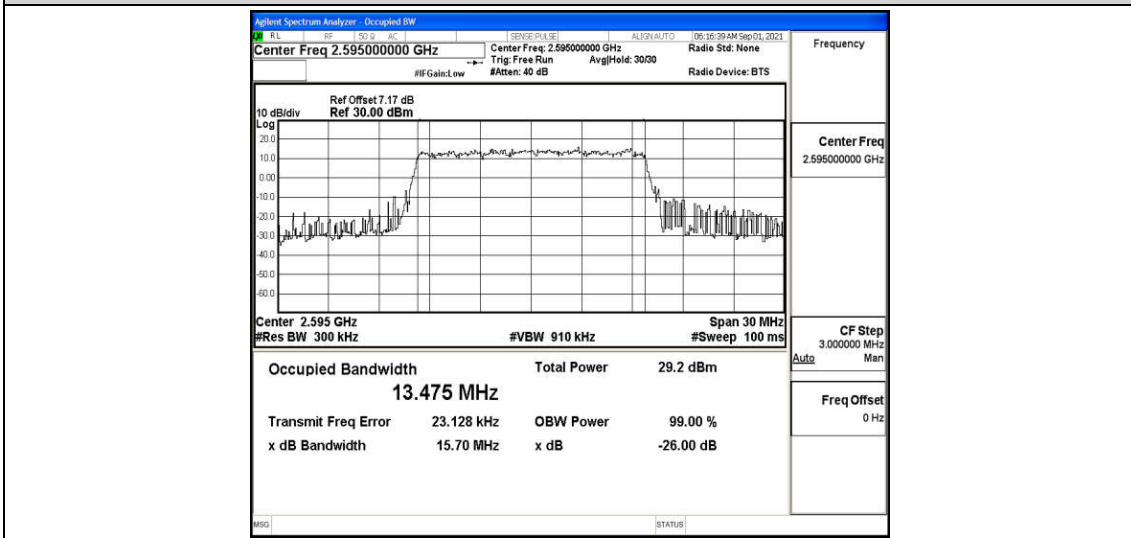

Band38-10MHz-16QAM-38000-50RB#0

Band38-10MHz-16QAM-38200-50RB#0

Band38-15MHz-QPSK-37825-75RB#0

Band38-15MHz-QPSK-38000-75RB#0

Band38-15MHz-QPSK-38175-75RB#0

Band38-15MHz-16QAM-37825-75RB#0

Band38-15MHz-16QAM-38000-75RB#0