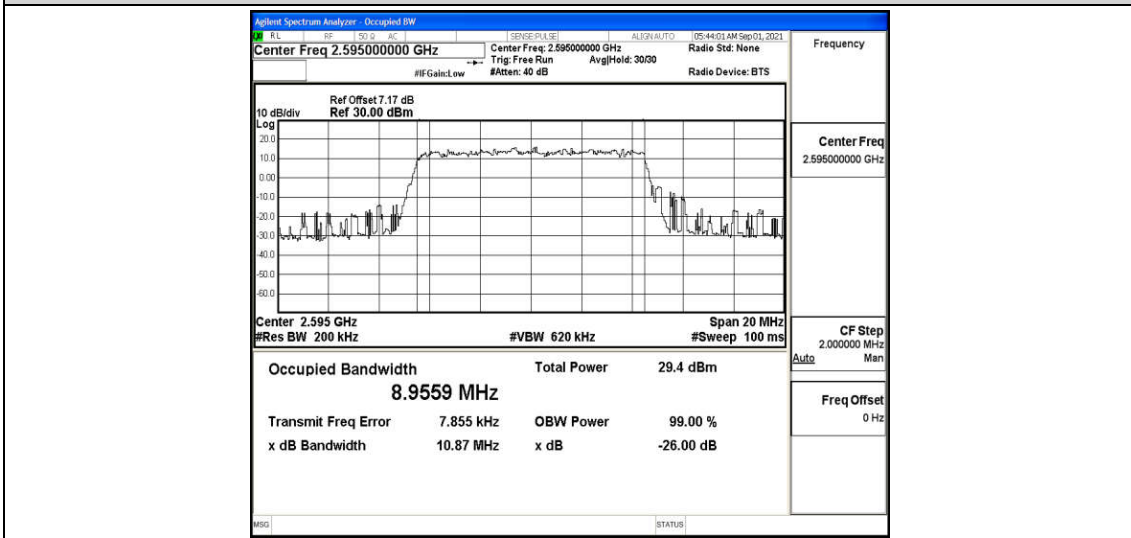

Test Graphs

Band38-5MHz-16QAM-37775-25RB#0

Band38-5MHz-16QAM-38000-25RB#0

Band38-5MHz-16QAM-38225-25RB#0

Band38-10MHz-QPSK-37800-50RB#0

Band38-10MHz-QPSK-38000-50RB#0

Band38-10MHz-QPSK-38200-50RB#0

Band38-10MHz-16QAM-37800-50RB#0