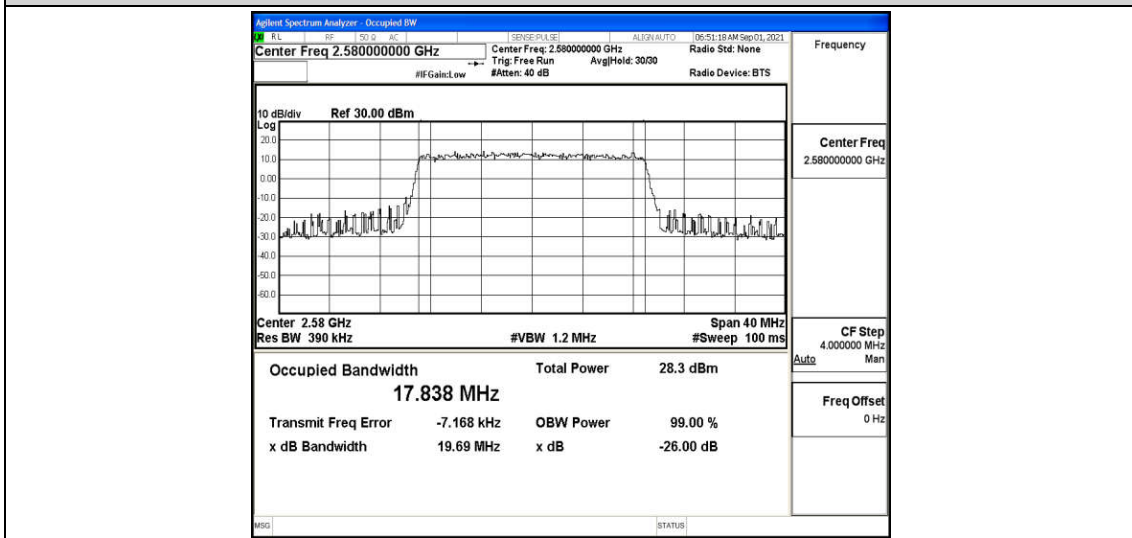

Band38-15MHz-16QAM-38175-75RB#0

Band38-20MHz-QPSK-37850-100RB#0

Band38-20MHz-QPSK-38000-100RB#0

Band38-20MHz-QPSK-38150-100RB#0

Band38-20MHz-16QAM-37850-100RB#0

Band38-20MHz-16QAM-38000-100RB#0

Band38-20MHz-16QAM-38150-100RB#0