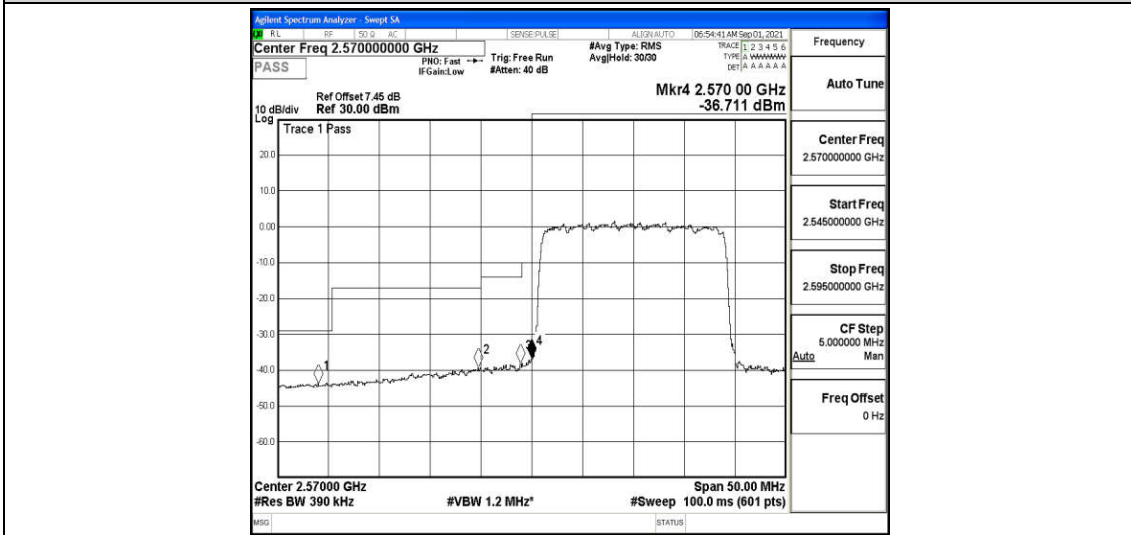

Band38-15MHz-QPSK-38175-75RB#0

Band38-15MHz-16QAM-37825-75RB#0

Band38-15MHz-16QAM-38175-75RB#0

Band38-20MHz-QPSK-37850-100RB#0

Band38-20MHz-QPSK-38150-100RB#0

Band38-20MHz-16QAM-37850-100RB#0

Band38-20MHz-16QAM-38150-100RB#0