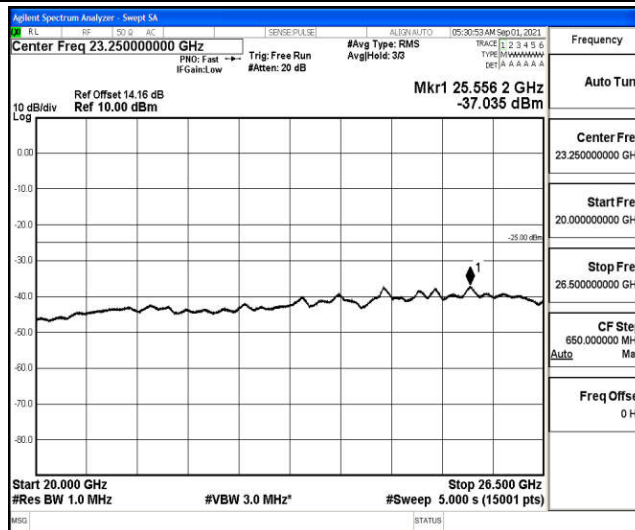

Band38-5MHz-16QAM-38225-1RB#0-Range6:2000~26500MHz