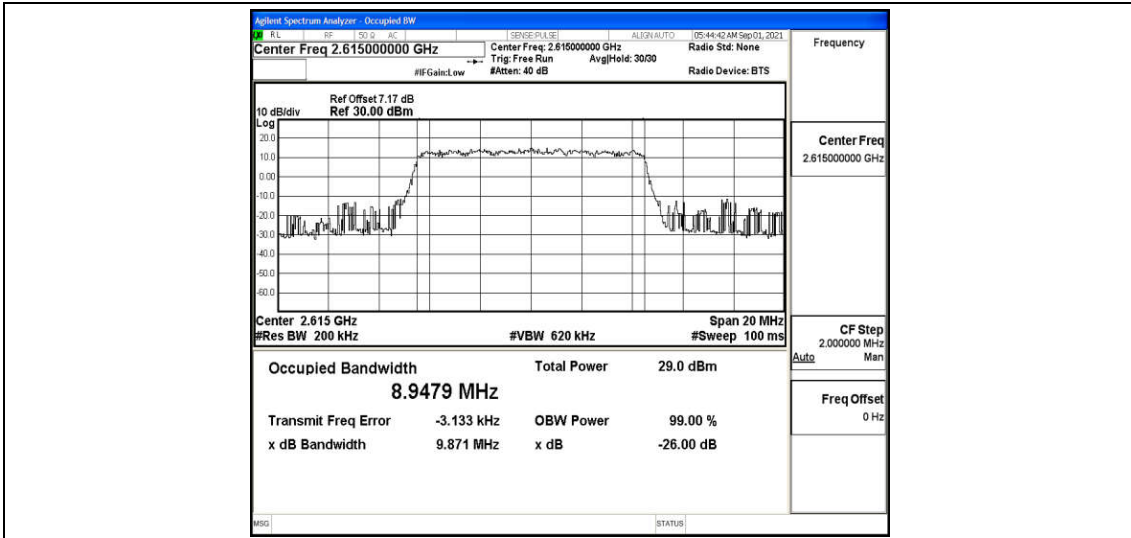

Band38-10MHz-16QAM-38200-50RB#0