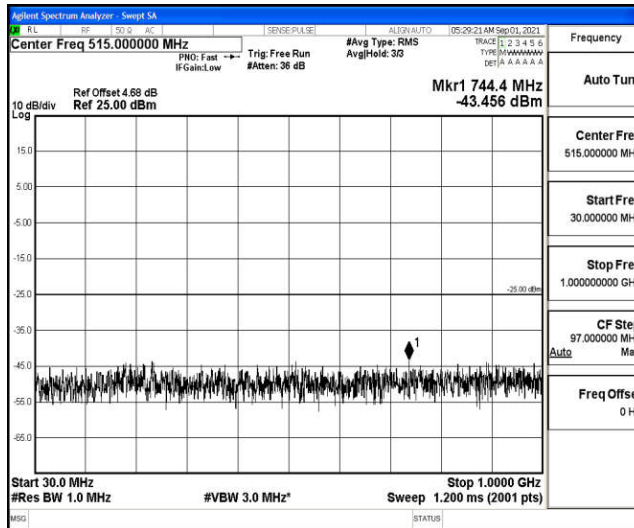

Band38-5MHz-16QAM-38225-1RB#0-Range3:30~1000MHz