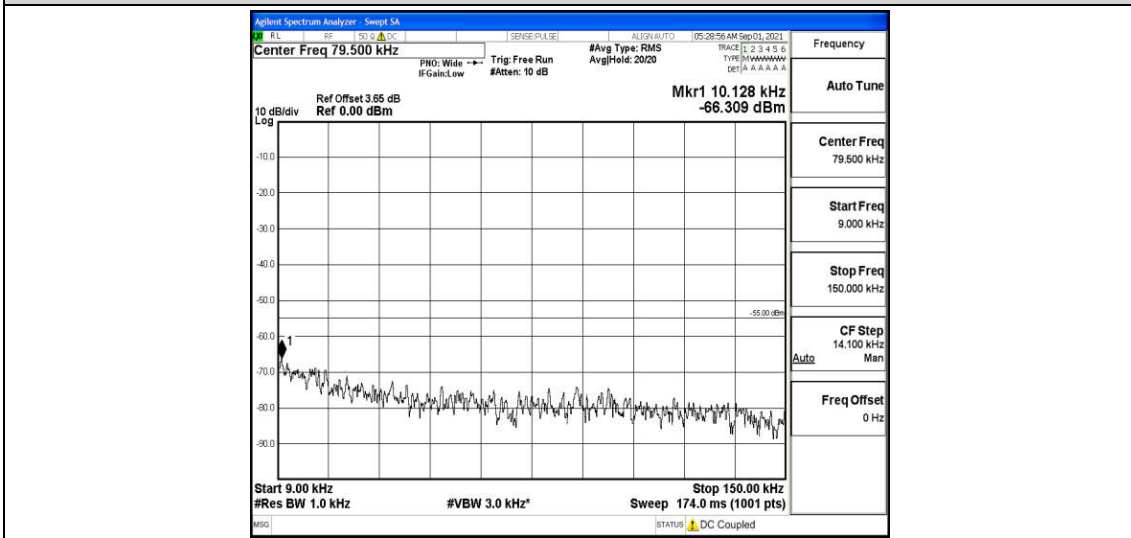

Band38-5MHz-16QAM-38225-1RB#0-Range1:0.009~0.15MHz