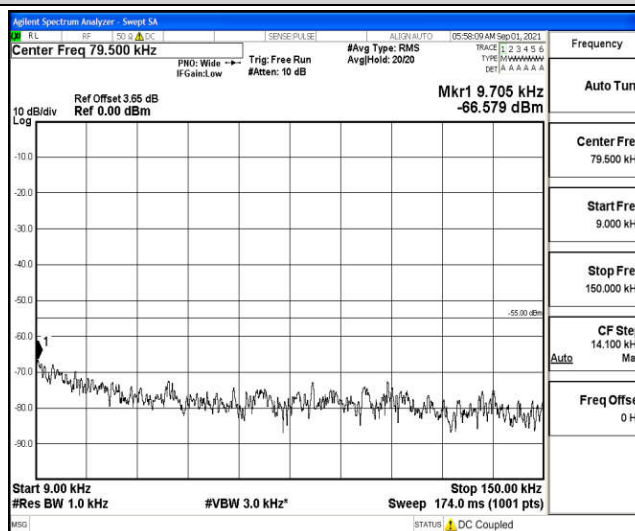

Band38-10MHz-QPSK-38200-1RB#0-Range1:0.009~0.15MHz

Band38-10MHz-QPSK-38200-1RB#0-Range2:0.15~30MHz