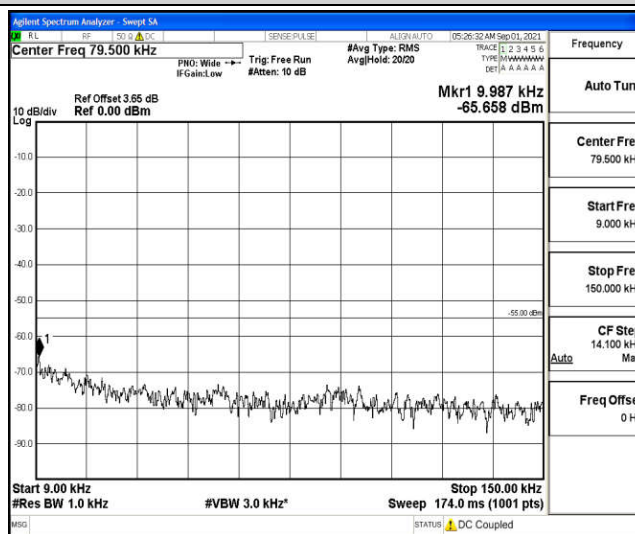

Band38-5MHz-QPSK-38225-1RB#0-Range1:0.009~0.15MHz