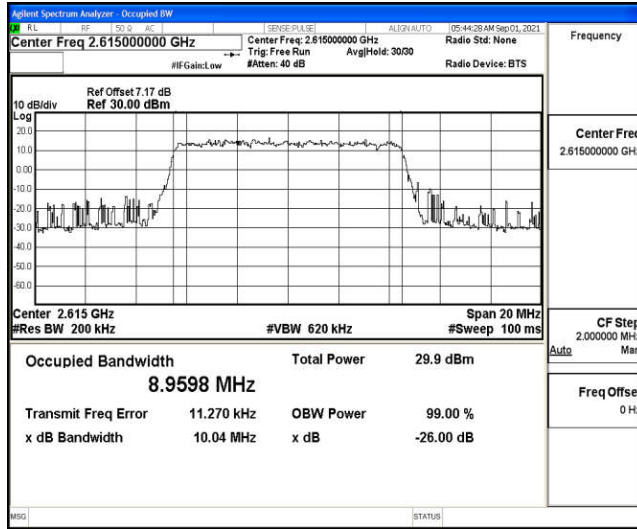

Test Graphs

Band38-5MHz-16QAM-37775-25RB#0

Band38-5MHz-16QAM-38000-25RB#0

Band38-5MHz-16QAM-38225-25RB#0

Band38-10MHz-QPSK-37800-50RB#0

Band38-10MHz-QPSK-38000-50RB#0

Band38-10MHz-QPSK-38200-50RB#0

Band38-10MHz-16QAM-37800-50RB#0