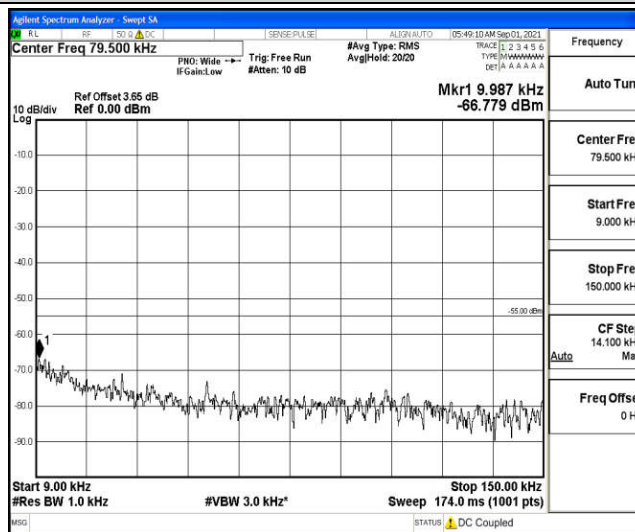

Band38-10MHz-QPSK-37800-1RB#0-Range1:0.009~0.15MHz