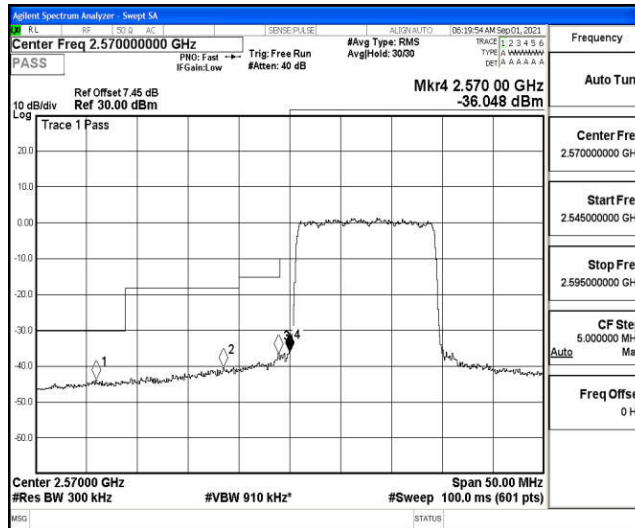

Band38-15MHz-16QAM-37825-75RB#0