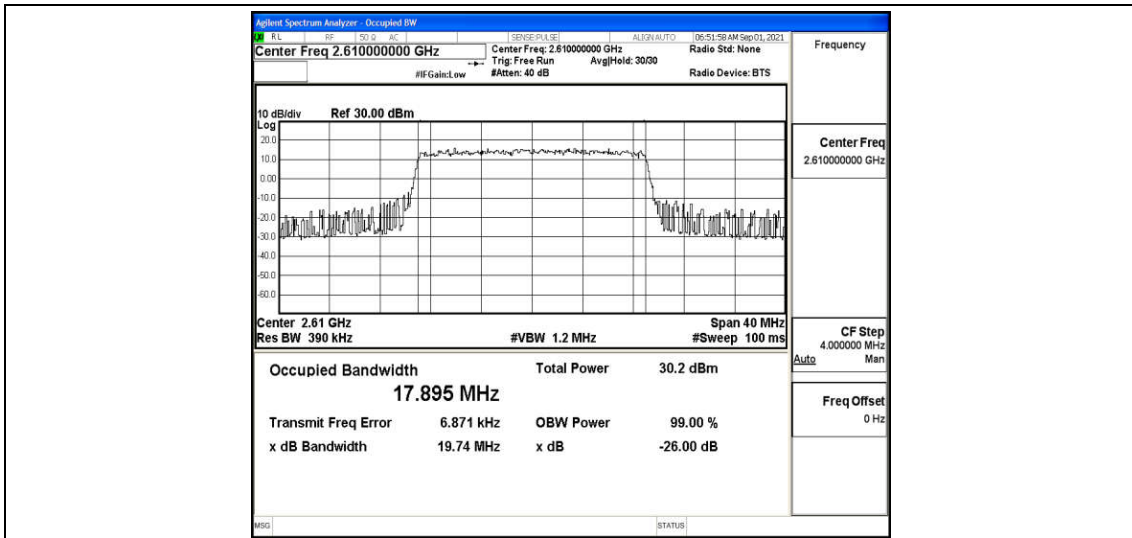

Band38-15MHz-16QAM-38175-75RB#0

Band38-20MHz-QPSK-37850-100RB#0

Band38-20MHz-QPSK-38000-100RB#0

Band38-20MHz-QPSK-38150-100RB#0

Band38-20MHz-16QAM-37850-100RB#0

Band38-20MHz-16QAM-38000-100RB#0

Band38-20MHz-16QAM-38150-100RB#0