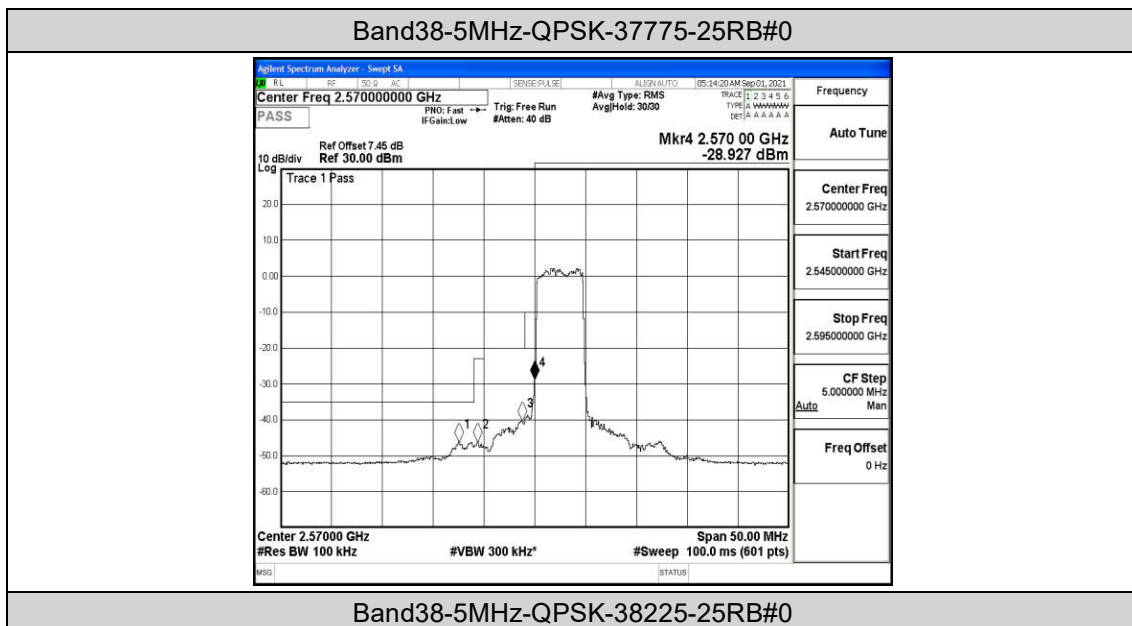

E.4 Band Edge

Test Result

Band	Bandwidth	Modulation	Channel	RB Configuration	Result(dBm)	Verdict
Band38	5MHz	QPSK	37775	25RB#0	-46.12,-46.18,-40.26,-28.93	PASS
Band38	5MHz	QPSK	38225	25RB#0	-30.17,-39.82,-45.16,-44.48	PASS
Band38	5MHz	16QAM	37775	25RB#0	-46.48,-46.52,-39.79,-31.46	PASS
Band38	5MHz	16QAM	38225	25RB#0	-30.30,-39.09,-44.28,-46.26	PASS
Band38	10MHz	QPSK	37800	50RB#0	-44.80,-42.88,-38.70,-33.57	PASS
Band38	10MHz	QPSK	38200	50RB#0	-31.43,-36.62,-39.23,-42.58	PASS
Band38	10MHz	16QAM	37800	50RB#0	-45.44,-42.47,-39.37,-35.65	PASS
Band38	10MHz	16QAM	38200	50RB#0	-33.75,-38.95,-41.65,-43.44	PASS
Band38	15MHz	QPSK	37825	75RB#0	-43.47,-40.18,-36.63,-33.73	PASS
Band38	15MHz	QPSK	38175	75RB#0	-34.36,-36.15,-38.70,-42.46	PASS
Band38	15MHz	16QAM	37825	75RB#0	-43.81,-40.37,-36.46,-36.05	PASS
Band38	15MHz	16QAM	38175	75RB#0	-35.99,-37.21,-39.31,-43.50	PASS
Band38	20MHz	QPSK	37850	100RB#0	-44.07,-39.32,-37.77,-35.16	PASS
Band38	20MHz	QPSK	38150	100RB#0	-35.09,-38.37,-39.74,-43.63	PASS
Band38	20MHz	16QAM	37850	100RB#0	-43.69,-39.18,-38.06,-36.71	PASS
Band38	20MHz	16QAM	38150	100RB#0	-37.17,-38.57,-39.64,-43.62	PASS

Test Graphs