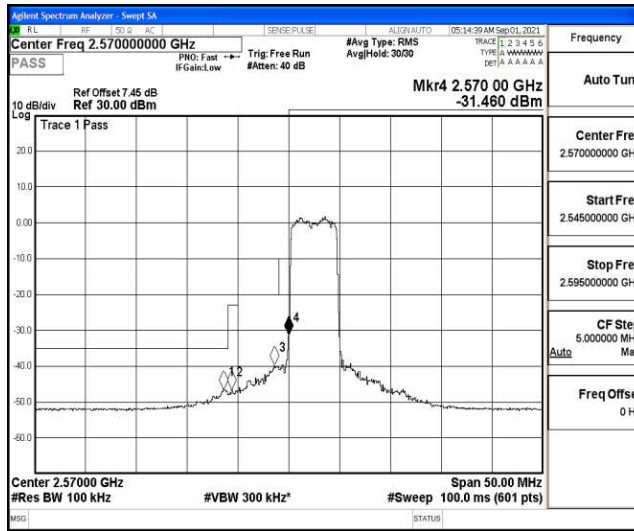

Band38-5MHz-16QAM-37775-25RB#0