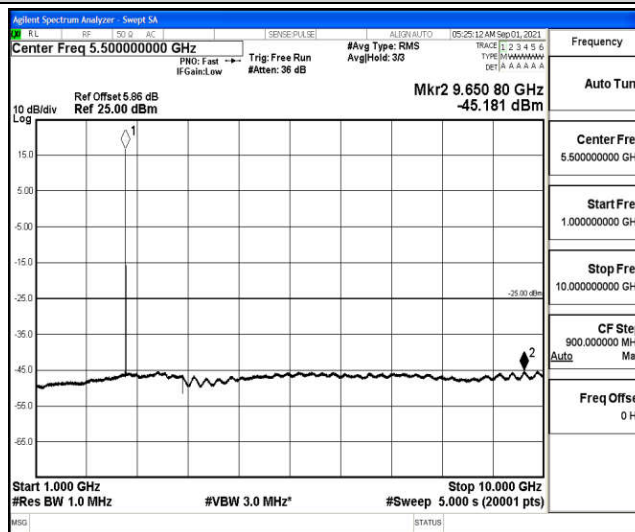

Band38-5MHz-16QAM-38000-1RB#0-Range4:1000~10000MHz