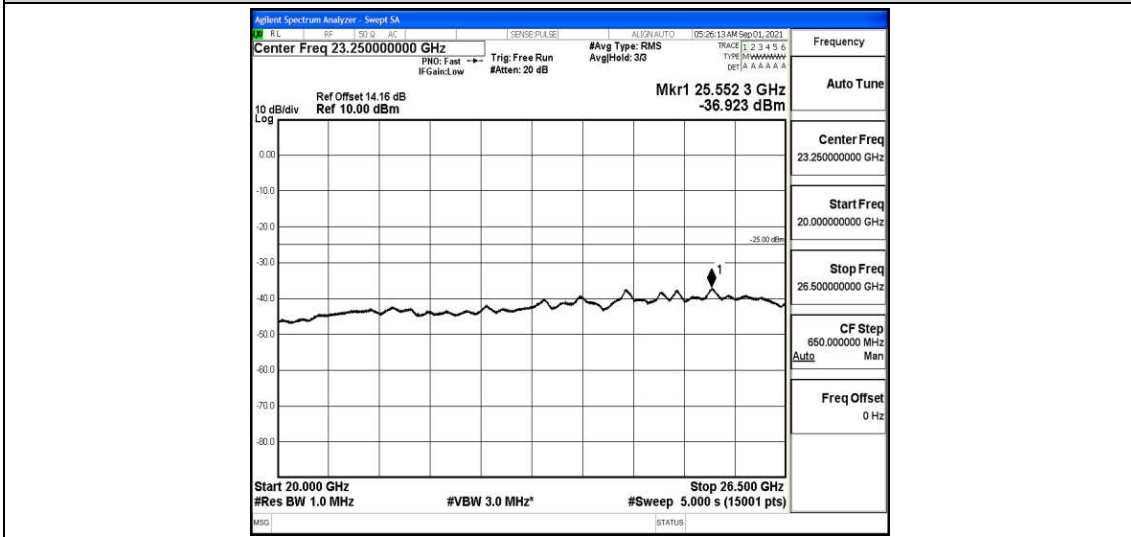

Band38-5MHz-16QAM-38000-1RB#0-Range2:0.15~30MHz

Band38-5MHz-16QAM-38000-1RB#0-Range3:30~1000MHz

Band38-5MHz-16QAM-38000-1RB#0-Range4:1000~10000MHz

Band38-5MHz-16QAM-38000-1RB#0-Range5:10000~20000MHz

Band38-5MHz-16QAM-38000-1RB#0-Range6:20000~26500MHz