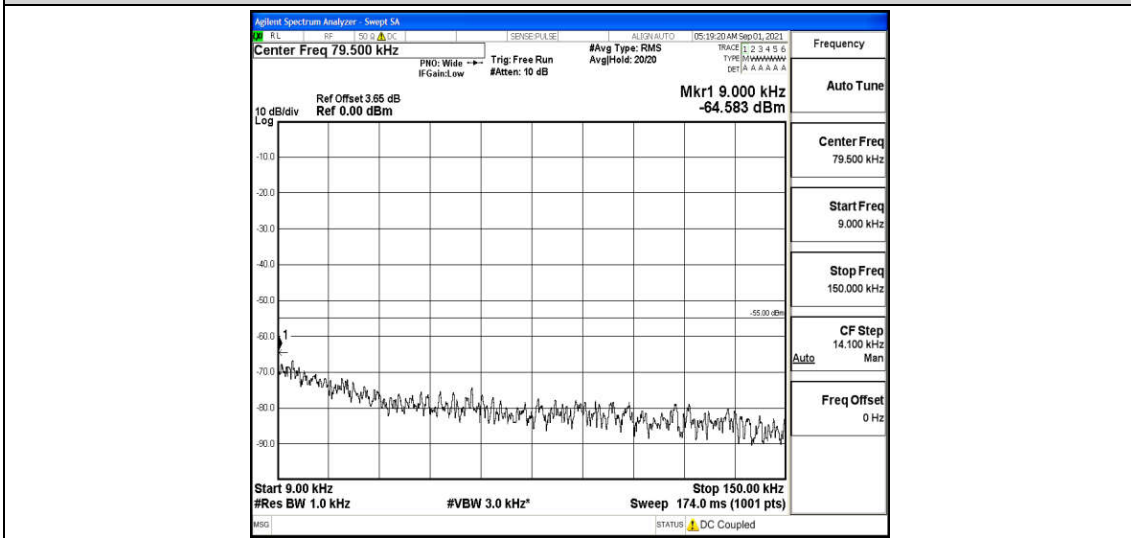

Band38-5MHz-16QAM-37775-1RB#0-Range1:0.009~0.15MHz