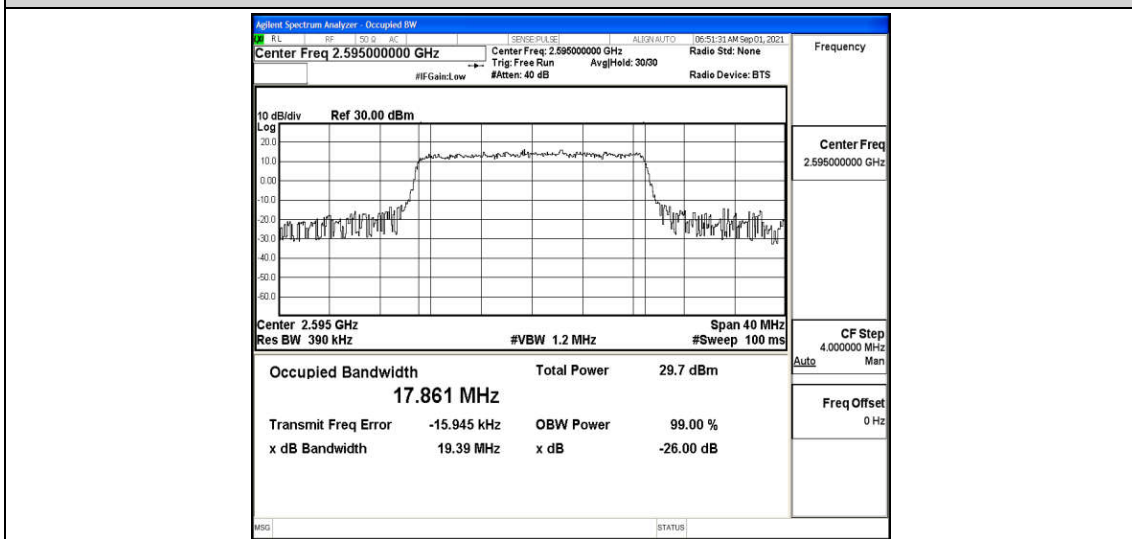

Band38-20MHz-QPSK-38000-100RB#0