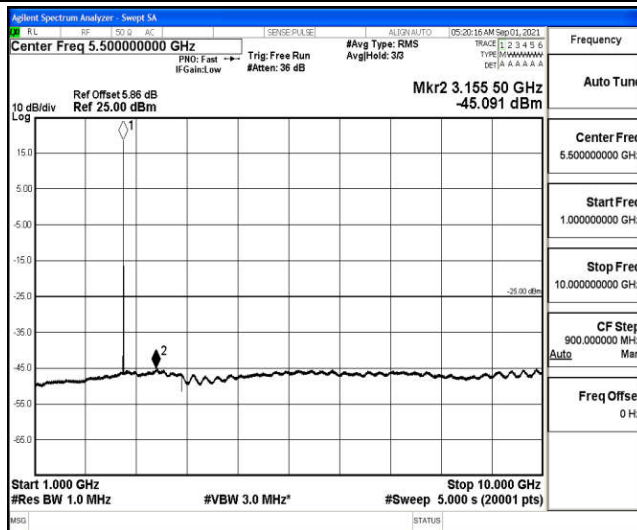

Band38-5MHz-16QAM-37775-1RB#0-Range4:1000~10000MHz