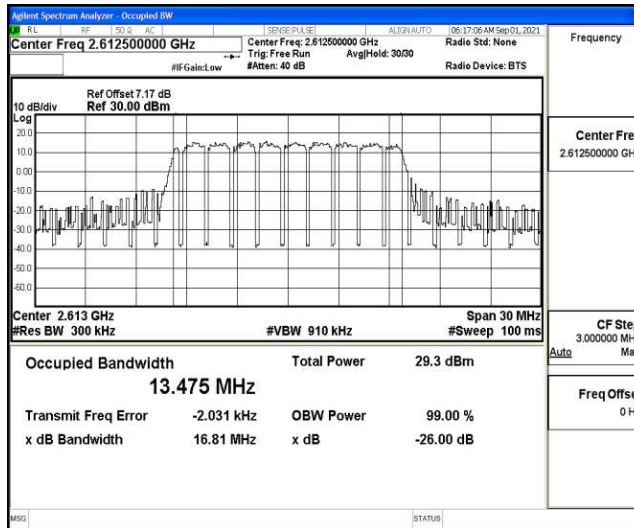

Band38-10MHz-16QAM-38000-50RB#0

Band38-10MHz-16QAM-38200-50RB#0

Band38-15MHz-QPSK-37825-75RB#0

Band38-15MHz-QPSK-38000-75RB#0

Band38-15MHz-QPSK-38175-75RB#0

Band38-15MHz-16QAM-37825-75RB#0

Band38-15MHz-16QAM-38000-75RB#0