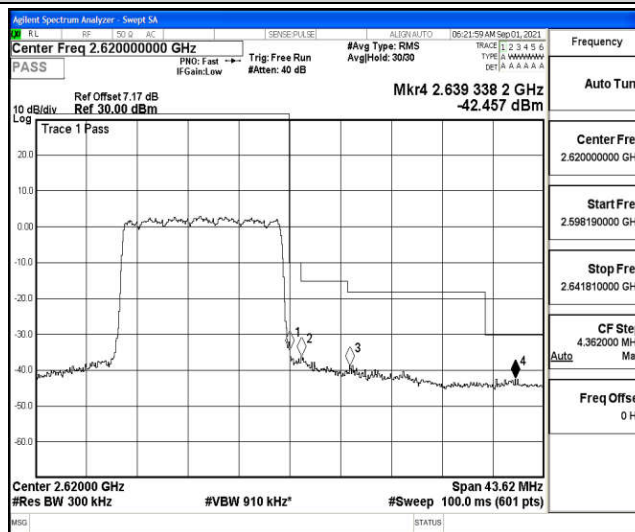

Band38-15MHz-QPSK-38175-75RB#0