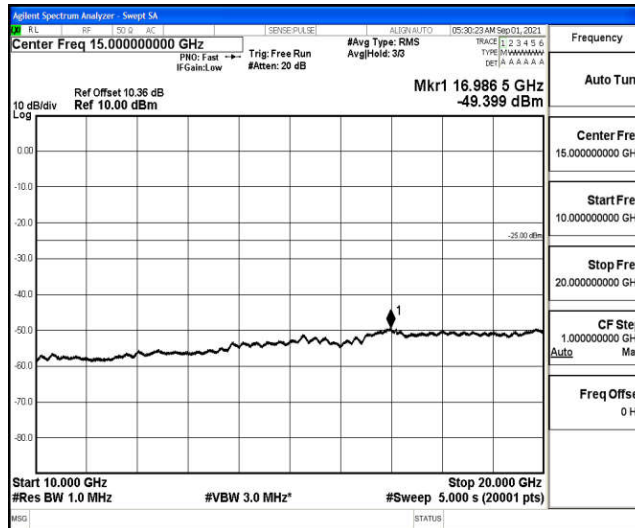

Band38-5MHz-16QAM-38225-1RB#0-Range1:0.009~0.15MHz

Band38-5MHz-16QAM-38225-1RB#0-Range2:0.15~30MHz

Band38-5MHz-16QAM-38225-1RB#0-Range3:30~1000MHz

Band38-5MHz-16QAM-38225-1RB#0-Range4:1000~10000MHz

Band38-5MHz-16QAM-38225-1RB#0-Range5:10000~20000MHz