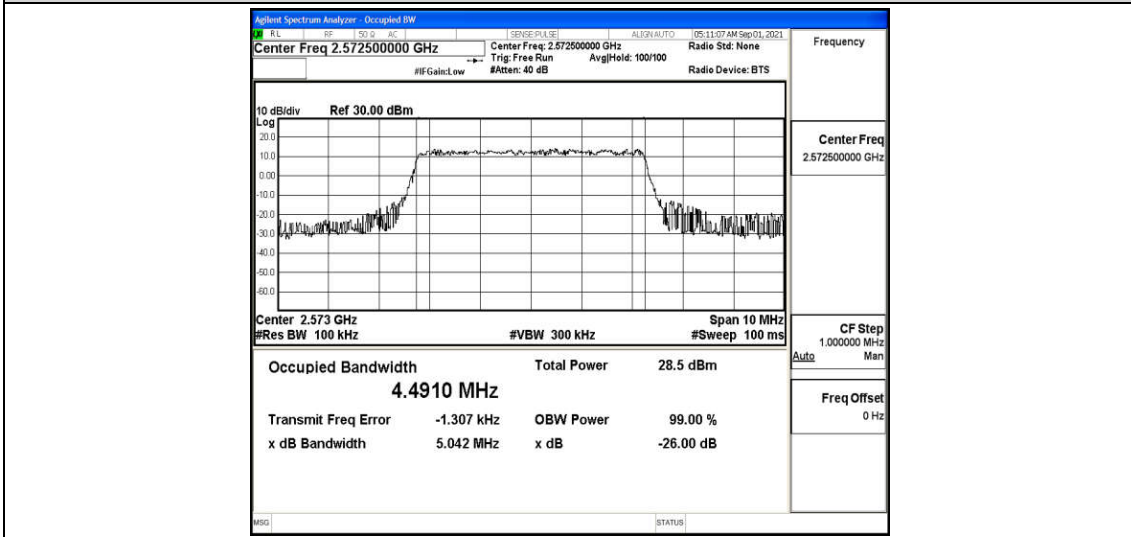

Band38-5MHz-16QAM-37775-25RB#0