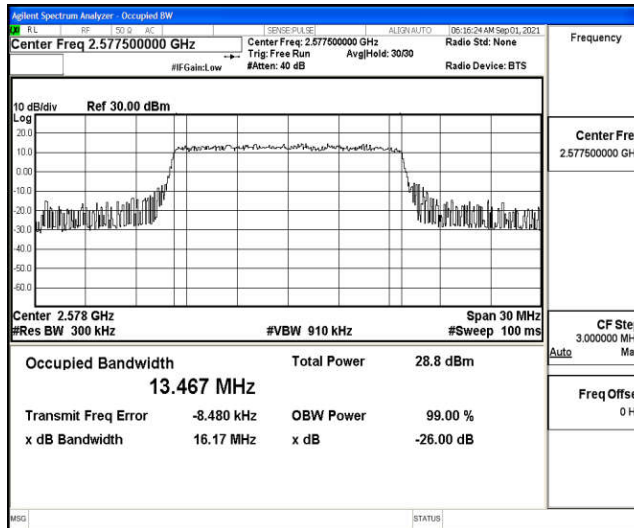

Band38-10MHz-16QAM-38000-50RB#0

Band38-10MHz-16QAM-38200-50RB#0

Band38-15MHz-QPSK-37825-75RB#0

Band38-15MHz-QPSK-38000-75RB#0

Band38-15MHz-QPSK-38175-75RB#0

Band38-15MHz-16QAM-37825-75RB#0

Band38-15MHz-16QAM-38000-75RB#0