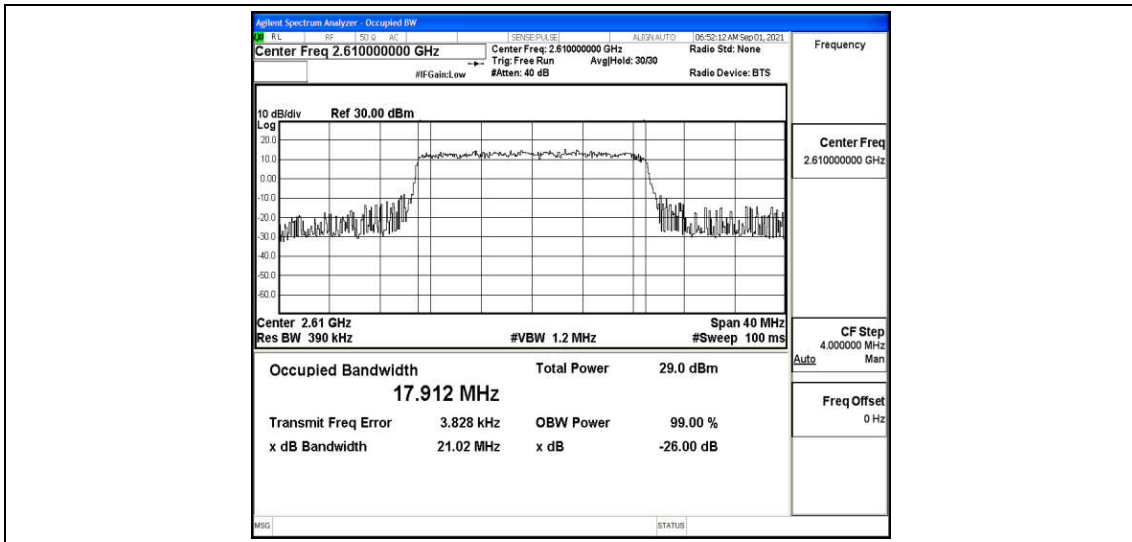

Band38-15MHz-16QAM-38175-75RB#0

Band38-20MHz-QPSK-37850-100RB#0

Band38-20MHz-QPSK-38000-100RB#0

Band38-20MHz-QPSK-38150-100RB#0

Band38-20MHz-16QAM-37850-100RB#0

Band38-20MHz-16QAM-38000-100RB#0

Band38-20MHz-16QAM-38150-100RB#0