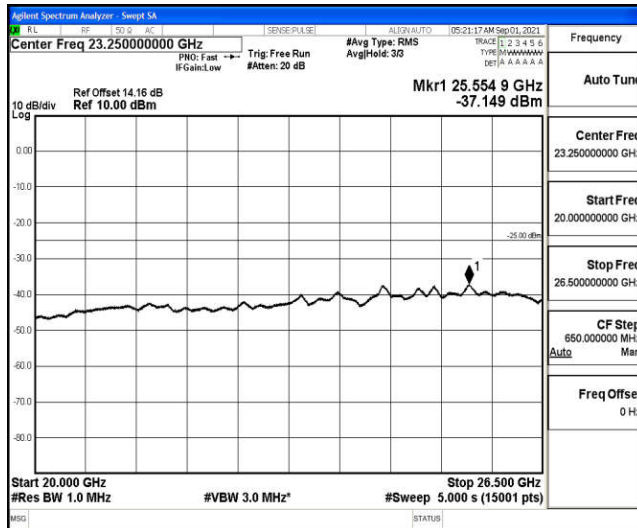

Band38-5MHz-16QAM-37775-1RB#0-Range6:2000~26500MHz