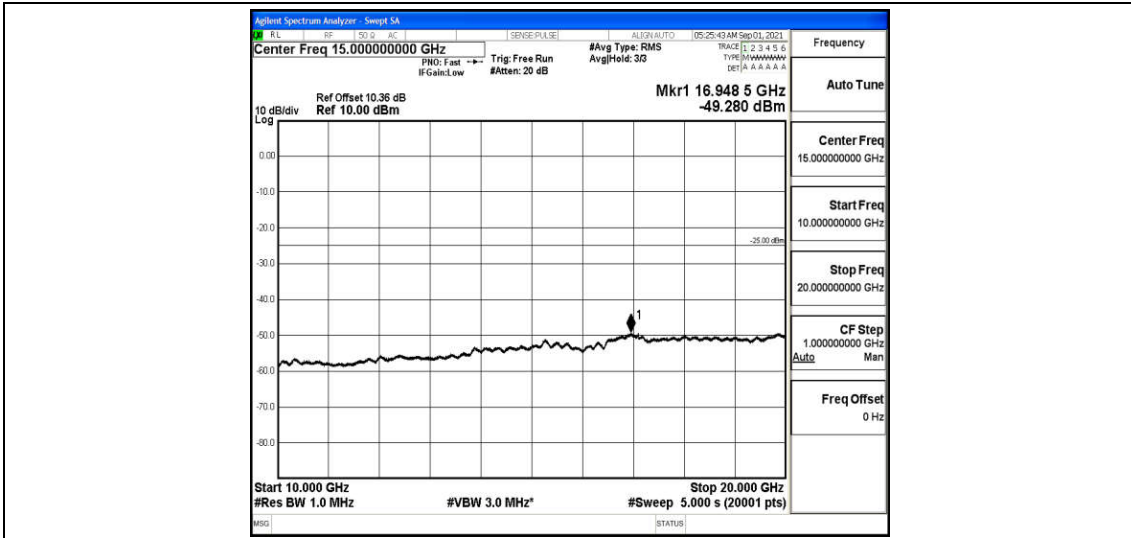

Band38-5MHz-16QAM-38000-1RB#0-Range2:0.15~30MHz

Band38-5MHz-16QAM-38000-1RB#0-Range3:30~1000MHz

Band38-5MHz-16QAM-38000-1RB#0-Range4:1000~10000MHz

Band38-5MHz-16QAM-38000-1RB#0-Range5:10000~20000MHz

Band38-5MHz-16QAM-38000-1RB#0-Range6:20000~26500MHz