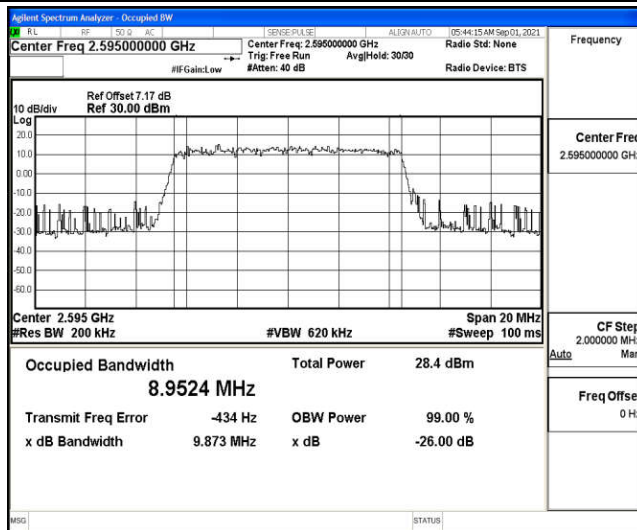

Band38-10MHz-16QAM-38000-50RB#0