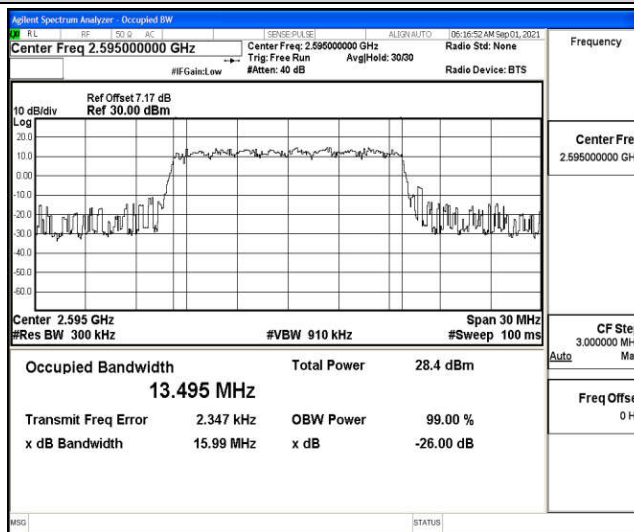

Band38-10MHz-16QAM-38000-50RB#0

Band38-10MHz-16QAM-38200-50RB#0

Band38-15MHz-QPSK-37825-75RB#0

Band38-15MHz-QPSK-38000-75RB#0

Band38-15MHz-QPSK-38175-75RB#0

Band38-15MHz-16QAM-37825-75RB#0

Band38-15MHz-16QAM-38000-75RB#0