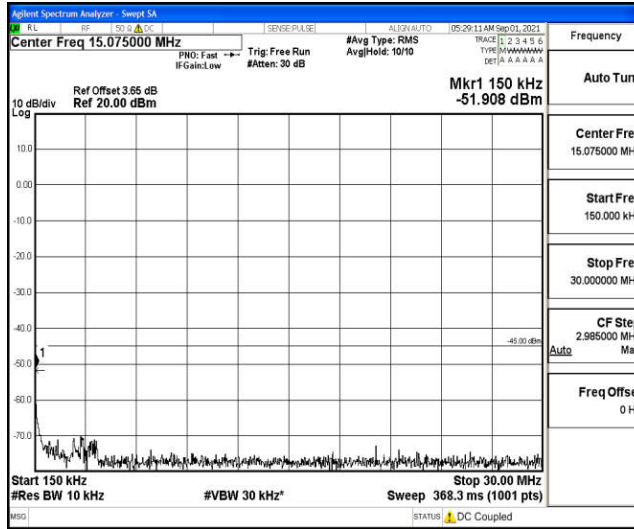

Band38-5MHz-16QAM-38225-1RB#0-Range2:0.15~30MHz