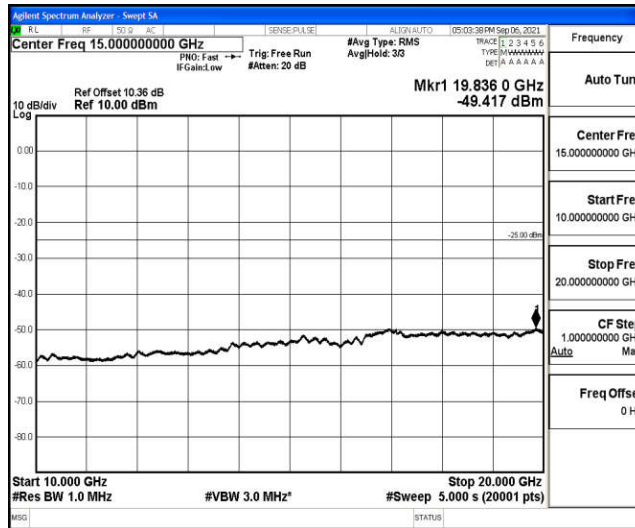

Band7-15MHz-16QAM-21375-1RB#0-Range1:0.009~0.15MHz

Band7-15MHz-16QAM-21375-1RB#0-Range2:0.15~30MHz

Band7-15MHz-16QAM-21375-1RB#0-Range3:30~1000MHz

Band7-15MHz-16QAM-21375-1RB#0-Range4:1000~10000MHz

Band7-15MHz-16QAM-21375-1RB#0-Range5:10000~20000MHz