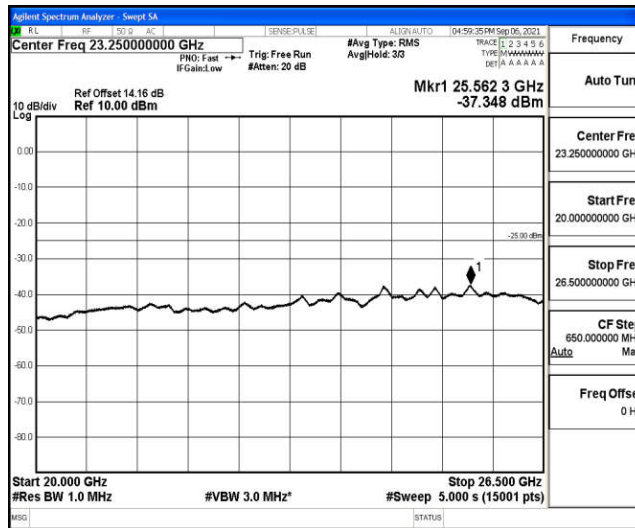

Band7-15MHz-16QAM-21100-1RB#0-Range2:0.15~30MHz

Band7-15MHz-16QAM-21100-1RB#0-Range3:30~1000MHz

Band7-15MHz-16QAM-21100-1RB#0-Range4:1000~10000MHz

Band7-15MHz-16QAM-21100-1RB#0-Range5:10000~20000MHz

Band7-15MHz-16QAM-21100-1RB#0-Range6:2000~26500MHz