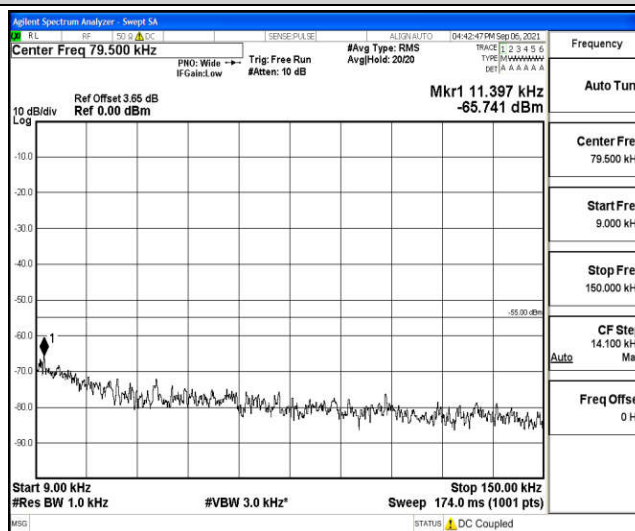

Band7-10MHz-16QAM-21100-1RB#0-Range1:0.009~0.15MHz