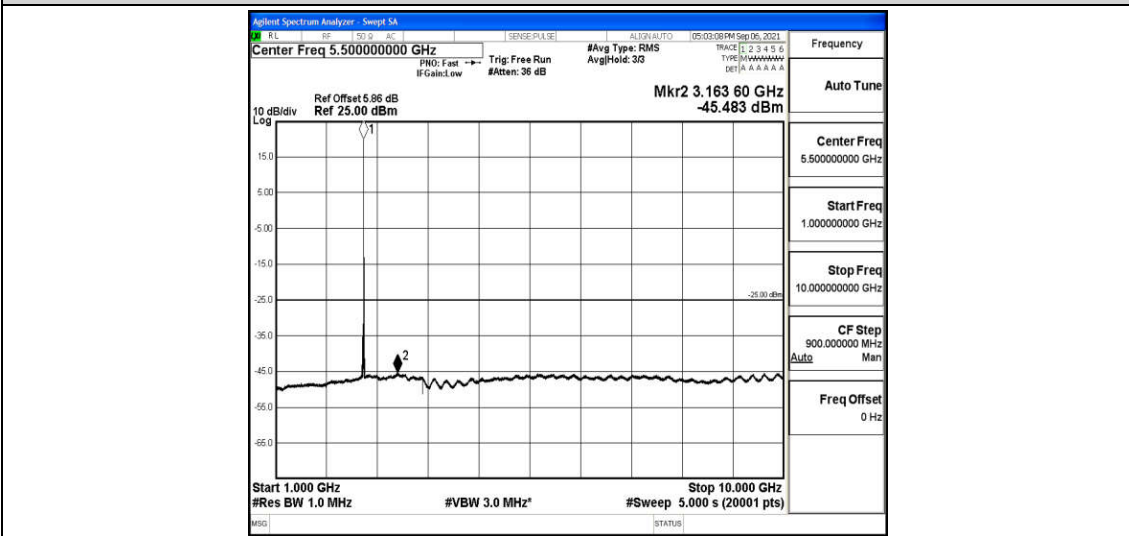

Band7-15MHz-16QAM-21375-1RB#0-Range1:0.009~0.15MHz

Band7-15MHz-16QAM-21375-1RB#0-Range2:0.15~30MHz

Band7-15MHz-16QAM-21375-1RB#0-Range3:30~1000MHz

Band7-15MHz-16QAM-21375-1RB#0-Range4:1000~10000MHz

Band7-15MHz-16QAM-21375-1RB#0-Range5:10000~20000MHz