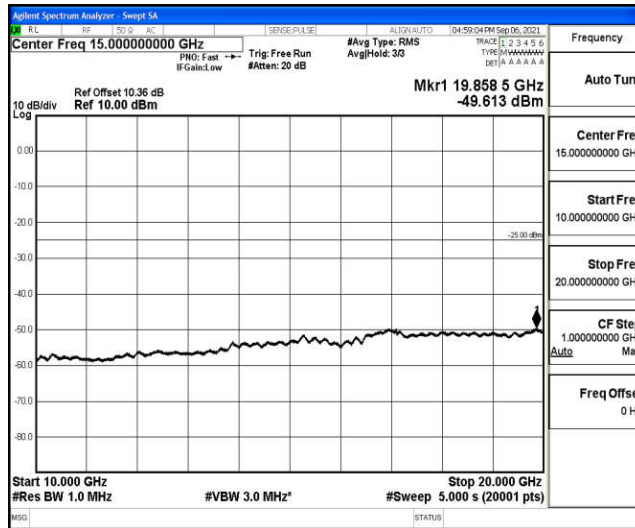

Band7-15MHz-16QAM-21100-1RB#0-Range2:0.15~30MHz

Band7-15MHz-16QAM-21100-1RB#0-Range3:30~1000MHz

Band7-15MHz-16QAM-21100-1RB#0-Range4:1000~10000MHz

Band7-15MHz-16QAM-21100-1RB#0-Range5:10000~20000MHz

Band7-15MHz-16QAM-21100-1RB#0-Range6:2000~26500MHz