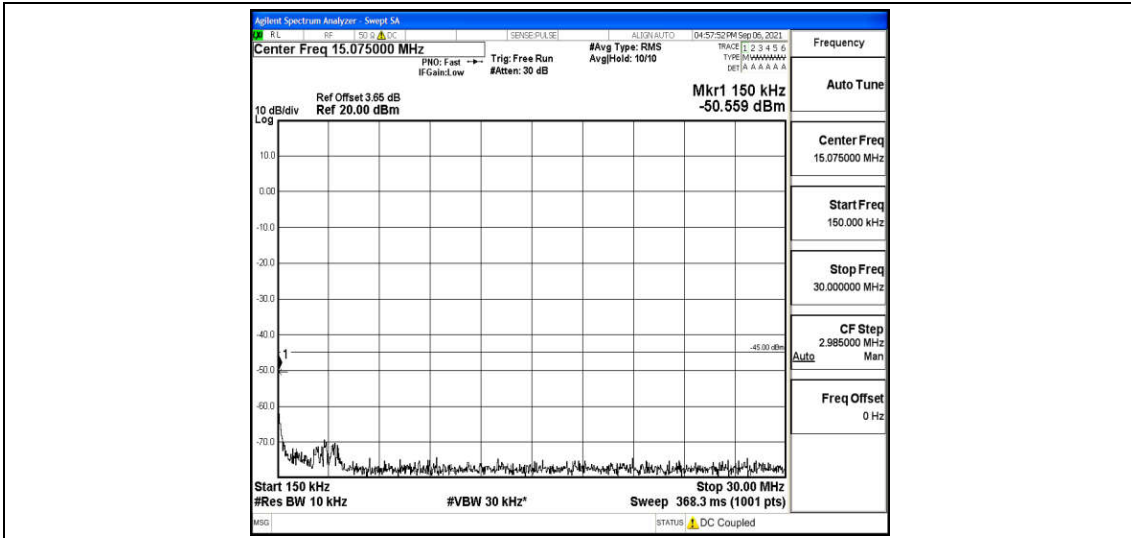

Band7-15MHz-16QAM-21100-1RB#0-Range2:0.15~30MHz