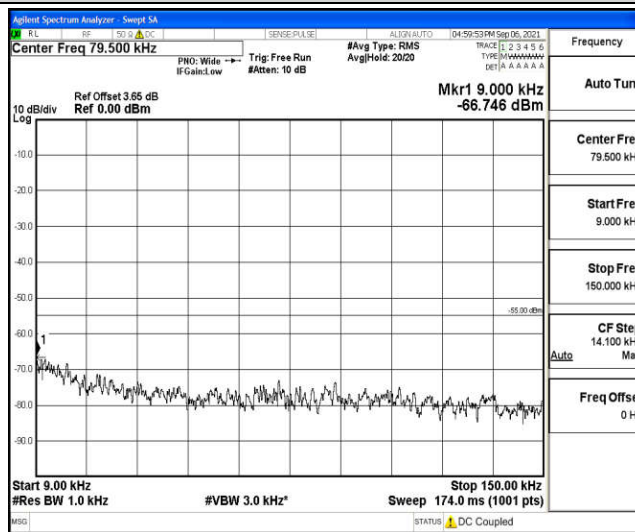

Band7-15MHz-QPSK-21375-1RB#0-Range1:0.009~0.15MHz