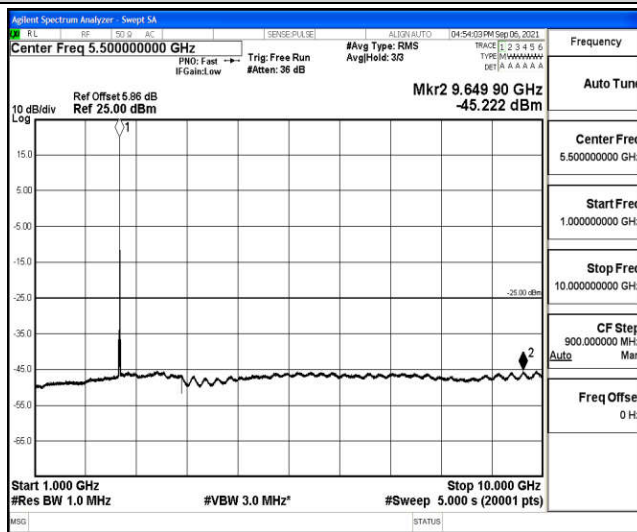

Band7-15MHz-16QAM-20825-1RB#0-Range4:1000~10000MHz