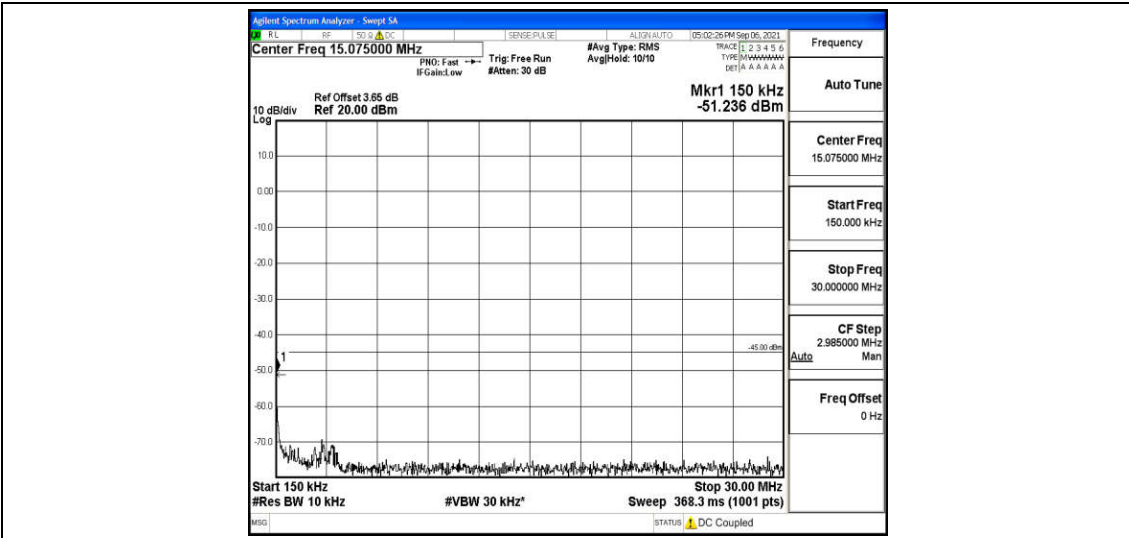

Band7-15MHz-16QAM-21375-1RB#0-Range2:0.15~30MHz