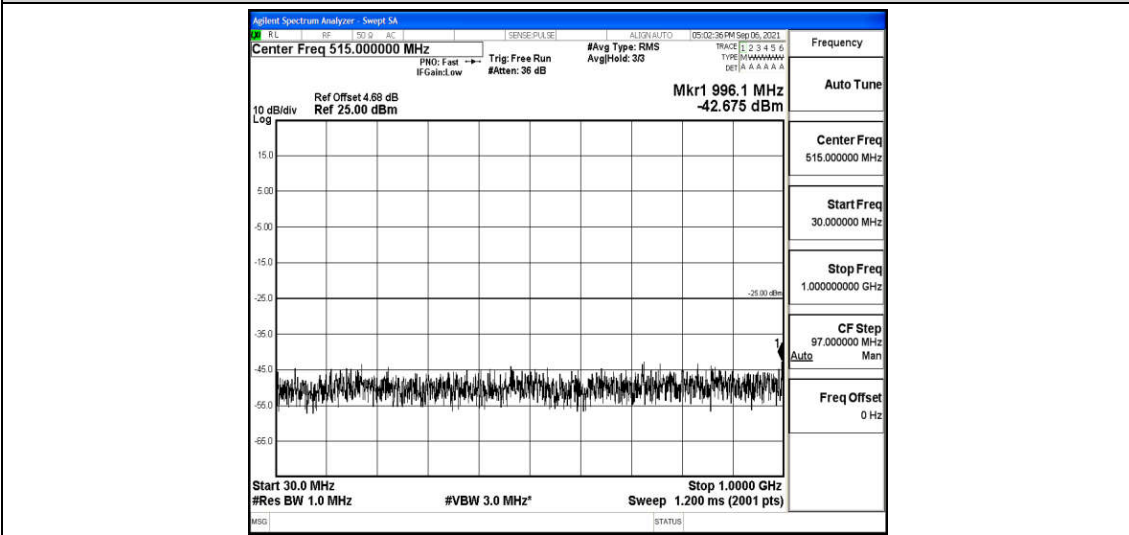

Band7-15MHz-16QAM-21375-1RB#0-Range3:30~1000MHz