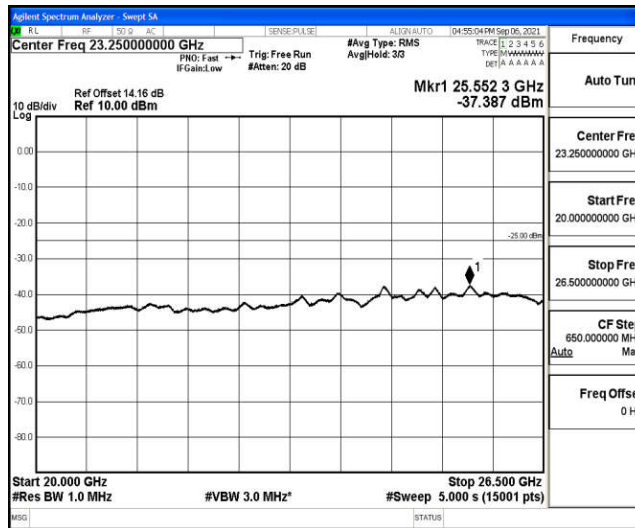

Band7-15MHz-16QAM-20825-1RB#0-Range3:30~1000MHz

Band7-15MHz-16QAM-20825-1RB#0-Range4:1000~10000MHz

Band7-15MHz-16QAM-20825-1RB#0-Range5:10000~20000MHz

Band7-15MHz-16QAM-20825-1RB#0-Range6:2000~26500MHz

Band7-15MHz-16QAM-21100-1RB#0-Range1:0.009~0.15MHz