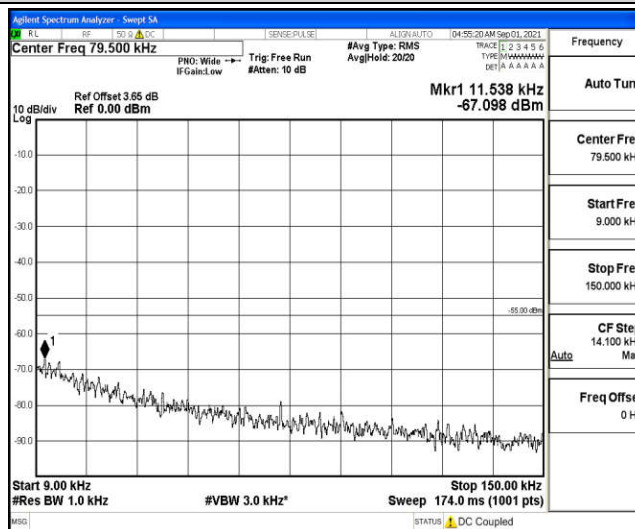

Band7-20MHz-16QAM-21350-1RB#0-Range1:0.009~0.15MHz