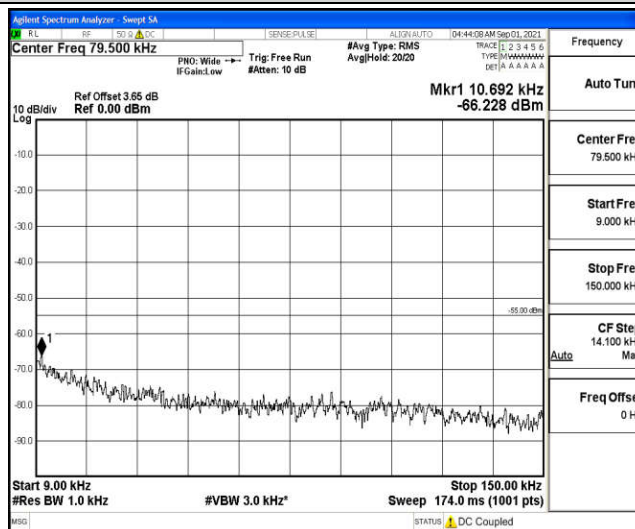

Band7-20MHz-QPSK-20850-1RB#0-Range1:0.009~0.15MHz