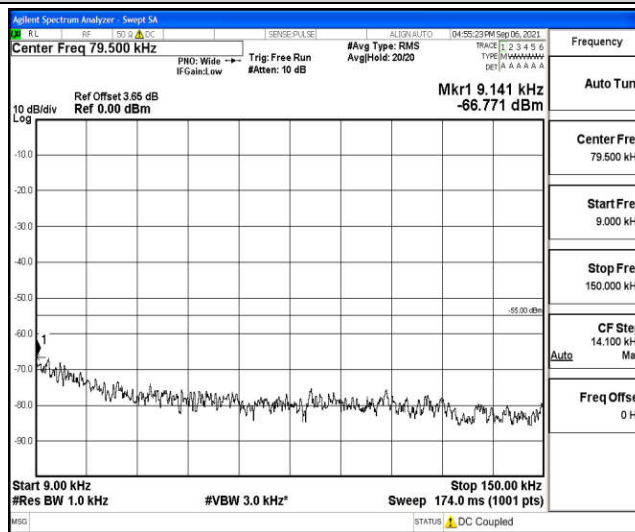

Band7-15MHz-QPSK-21100-1RB#0-Range1:0.009~0.15MHz