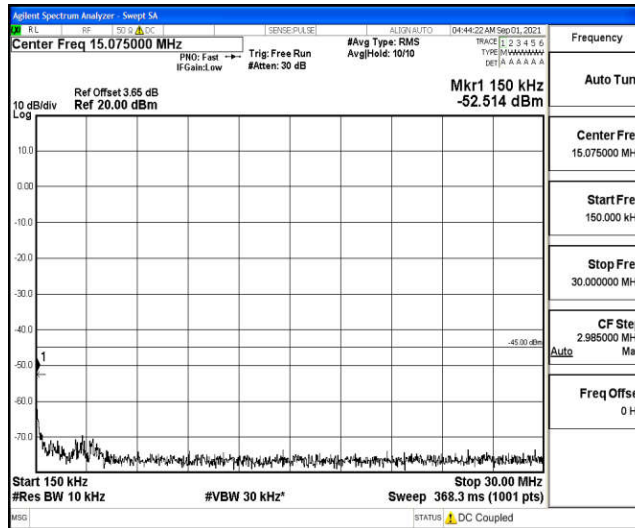

Band7-20MHz-QPSK-20850-1RB#0-Range2:0.15~30MHz