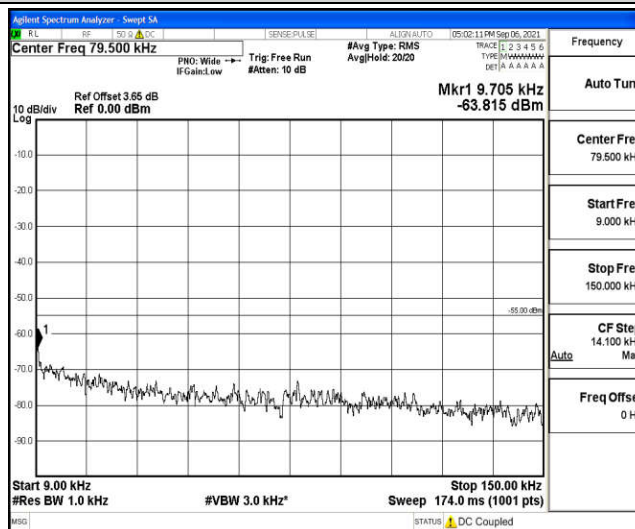

Band7-15MHz-16QAM-21375-1RB#0-Range1:0.009~0.15MHz