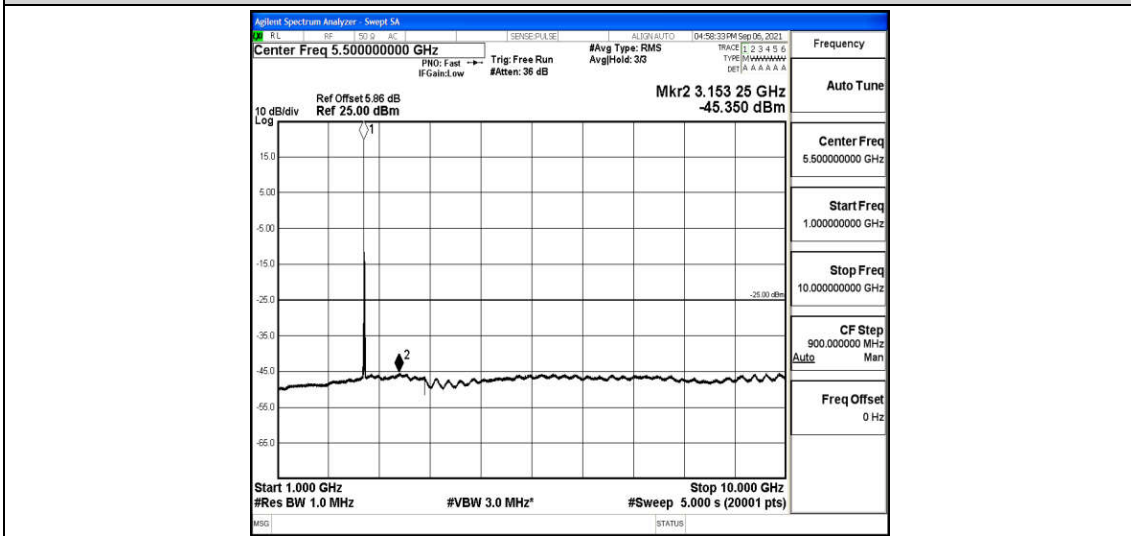

Band7-15MHz-16QAM-21100-1RB#0-Range4:1000~10000MHz