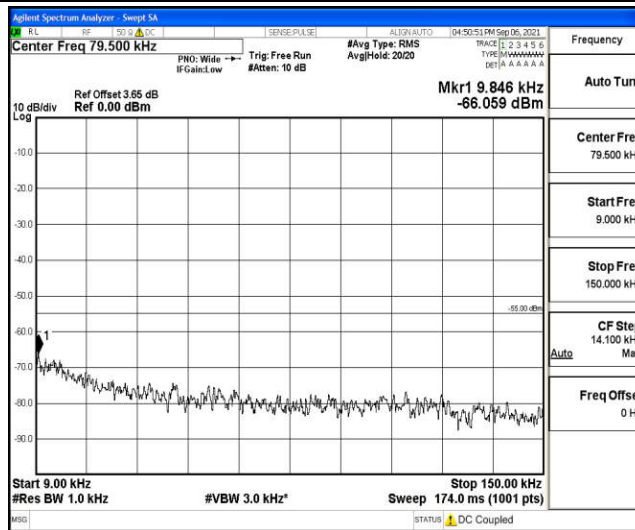

Band7-15MHz-QPSK-20825-1RB#0-Range1:0.009~0.15MHz