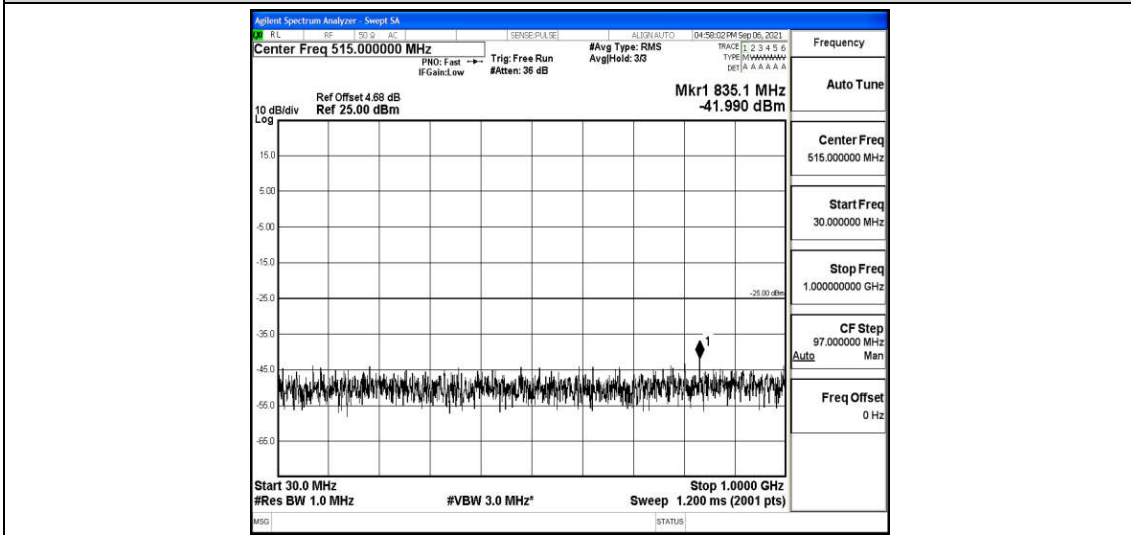

Band7-15MHz-16QAM-21100-1RB#0-Range3:30~1000MHz