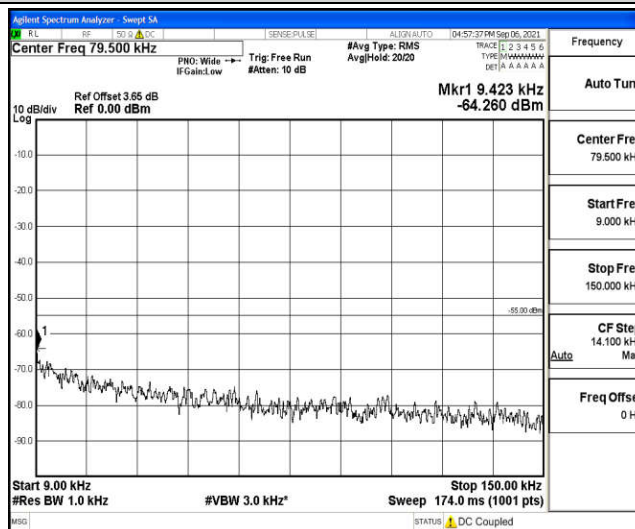

Band7-15MHz-16QAM-20825-1RB#0-Range3:30~1000MHz

Band7-15MHz-16QAM-20825-1RB#0-Range4:1000~10000MHz

Band7-15MHz-16QAM-20825-1RB#0-Range5:10000~20000MHz

Band7-15MHz-16QAM-20825-1RB#0-Range6:2000~26500MHz

Band7-15MHz-16QAM-21100-1RB#0-Range1:0.009~0.15MHz