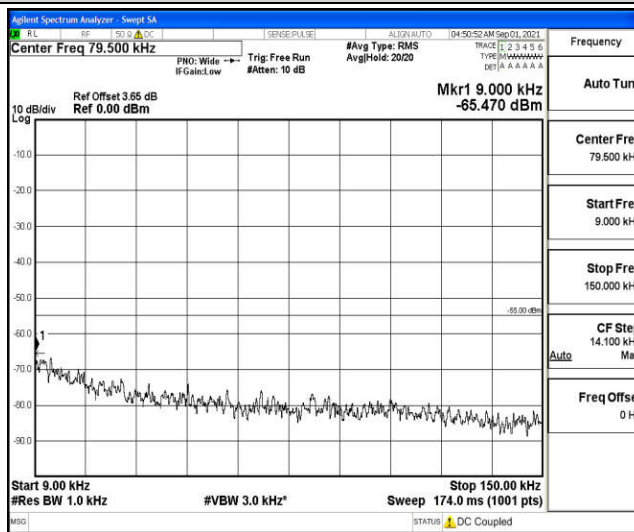

Band7-20MHz-16QAM-21100-1RB#0-Range1:0.009~0.15MHz