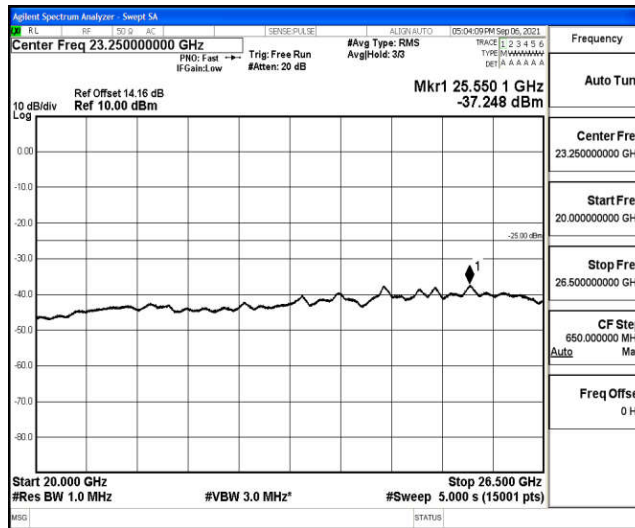

Band7-15MHz-16QAM-21375-1RB#0-Range6:2000~26500MHz