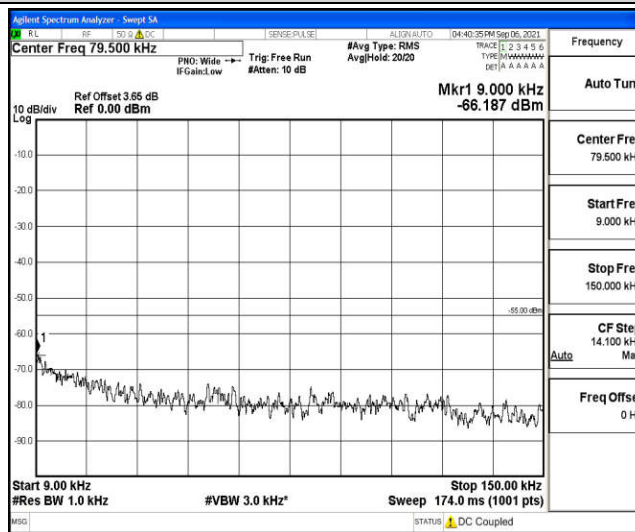

Band7-10MHz-QPSK-21100-1RB#0-Range1:0.009~0.15MHz