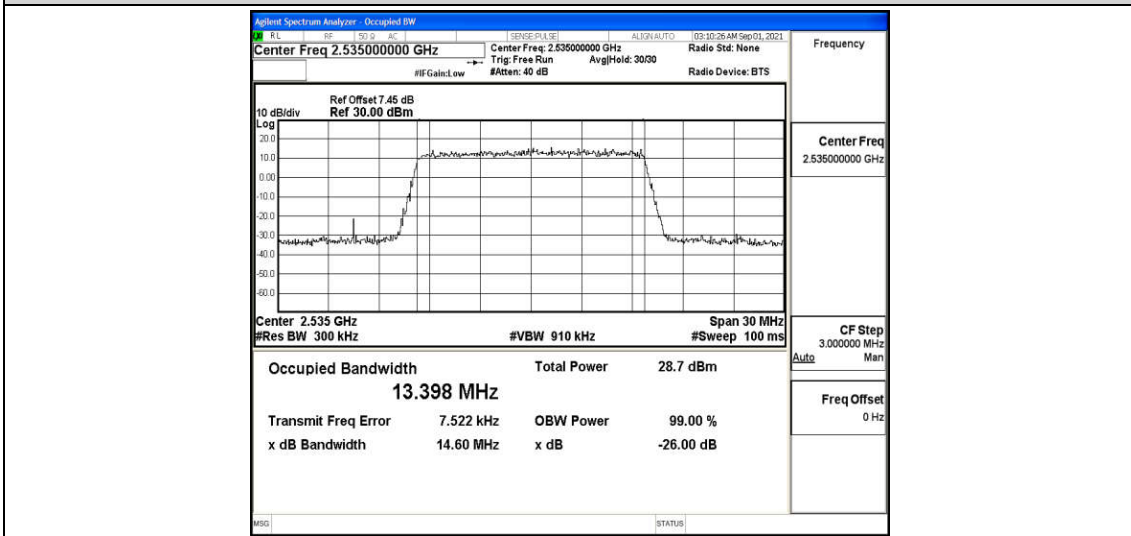

Band7-15MHz-16QAM-21100-75RB#0