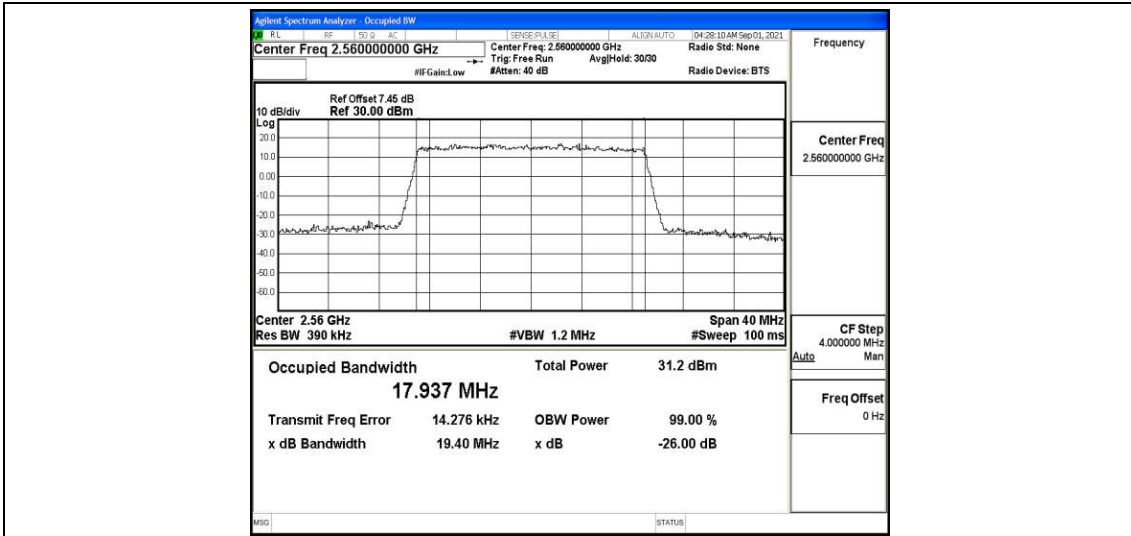

Band7-20MHz-QPSK-21350-100RB#0