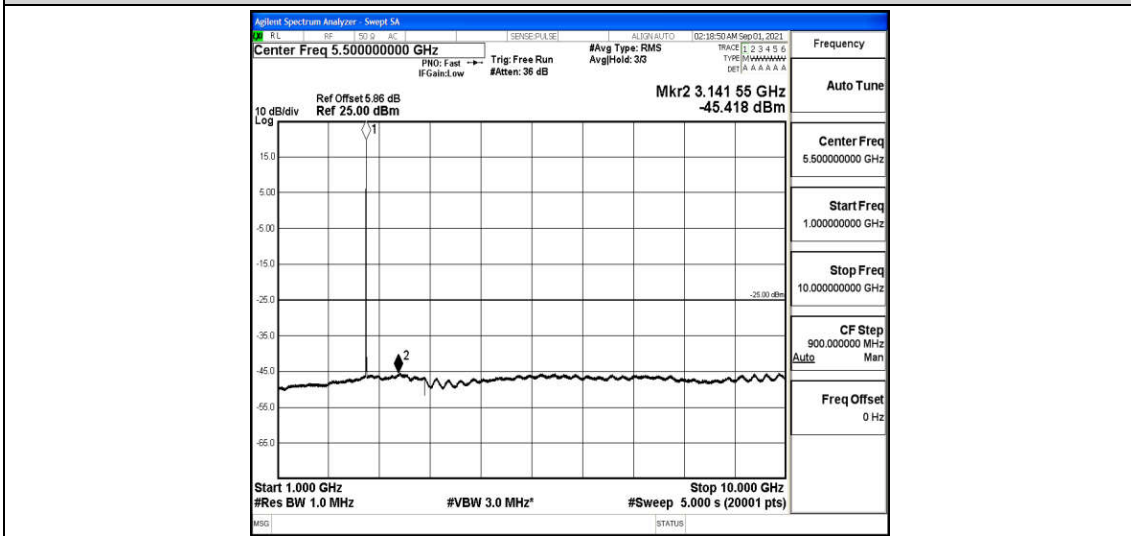

Band7-5MHz-16QAM-21425-1RB#0-Range4:1000~10000MHz