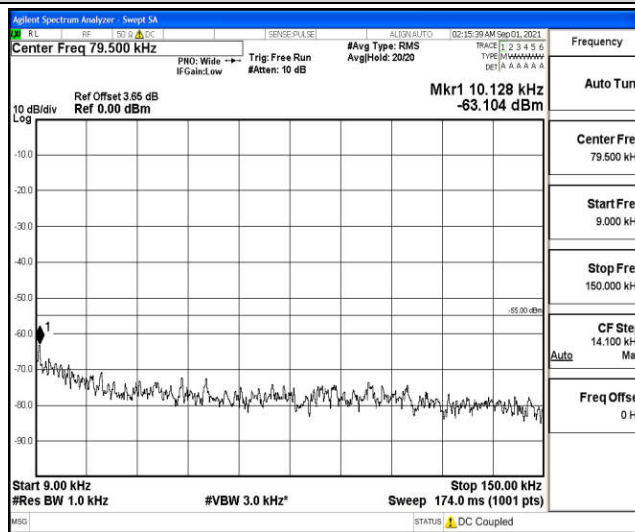

Band7-5MHz-QPSK-21425-1RB#0-Range1:0.009~0.15MHz