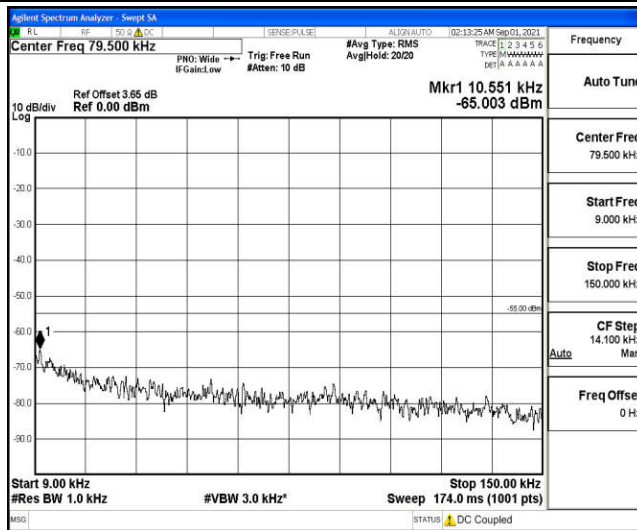

Band7-5MHz-16QAM-20775-1RB#0-Range4:1000~10000MHz

Band7-5MHz-16QAM-20775-1RB#0-Range5:10000~20000MHz

Band7-5MHz-16QAM-20775-1RB#0-Range6:20000~26500MHz

Band7-5MHz-16QAM-21100-1RB#0-Range1:0.009~0.15MHz

Band7-5MHz-16QAM-21100-1RB#0-Range2:0.15~30MHz