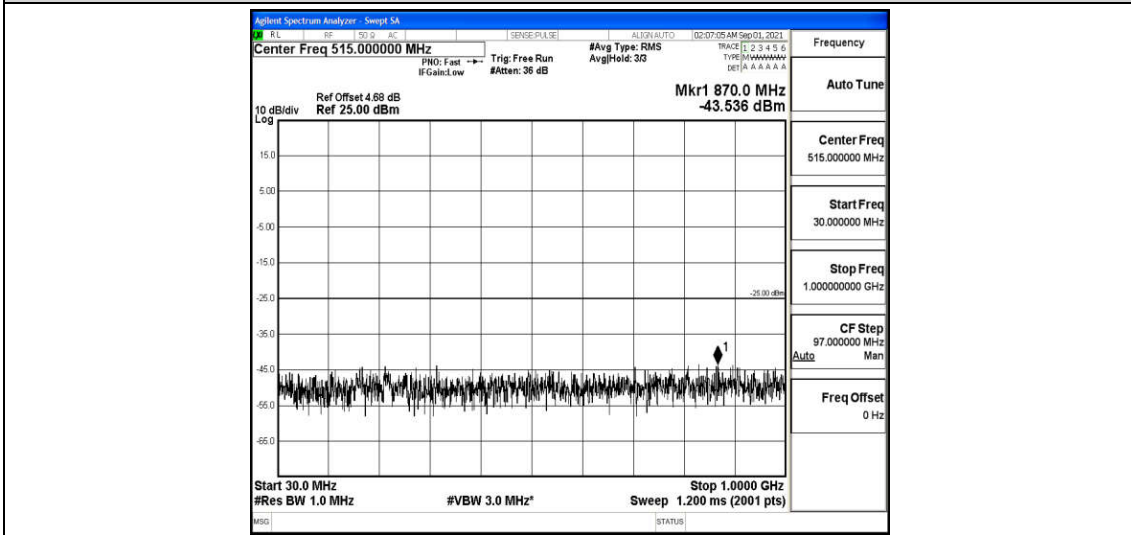

Band7-5MHz-QPSK-20775-1RB#0-Range3:30~1000MHz