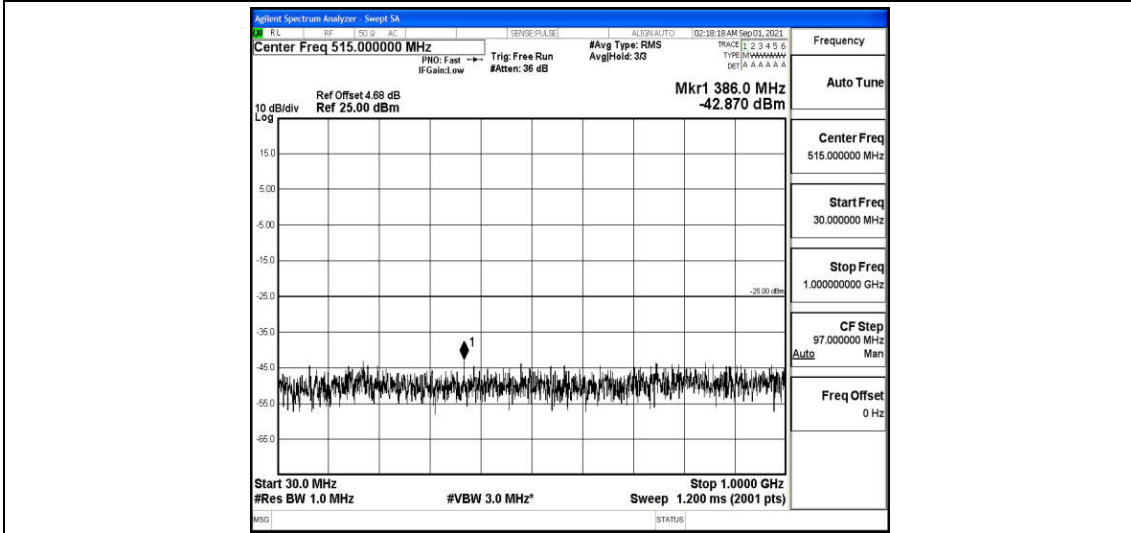

Band7-5MHz-16QAM-21425-1RB#0-Range3:30~1000MHz