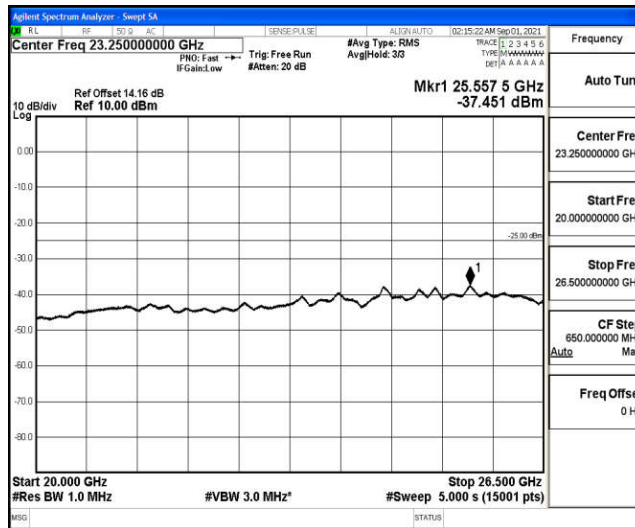

Band7-5MHz-16QAM-21100-1RB#0-Range3:30~1000MHz

Band7-5MHz-16QAM-21100-1RB#0-Range4:1000~10000MHz

Band7-5MHz-16QAM-21100-1RB#0-Range5:10000~20000MHz

Band7-5MHz-16QAM-21100-1RB#0-Range6:20000~26500MHz

Band7-5MHz-16QAM-21425-1RB#0-Range1:0.009~0.15MHz