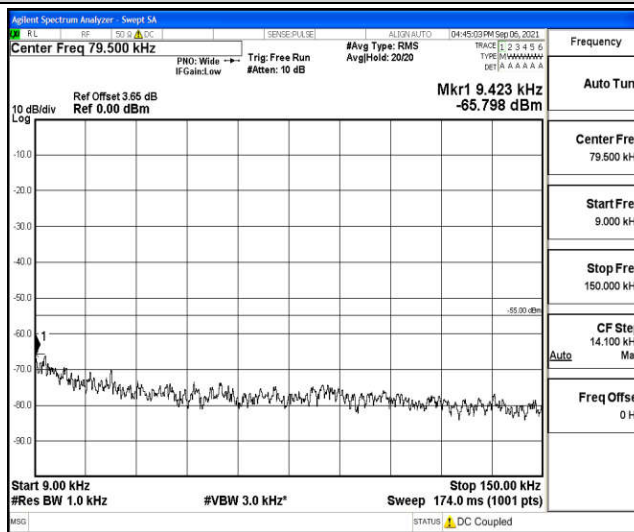

Band7-10MHz-QPSK-21400-1RB#0-Range1:0.009~0.15MHz