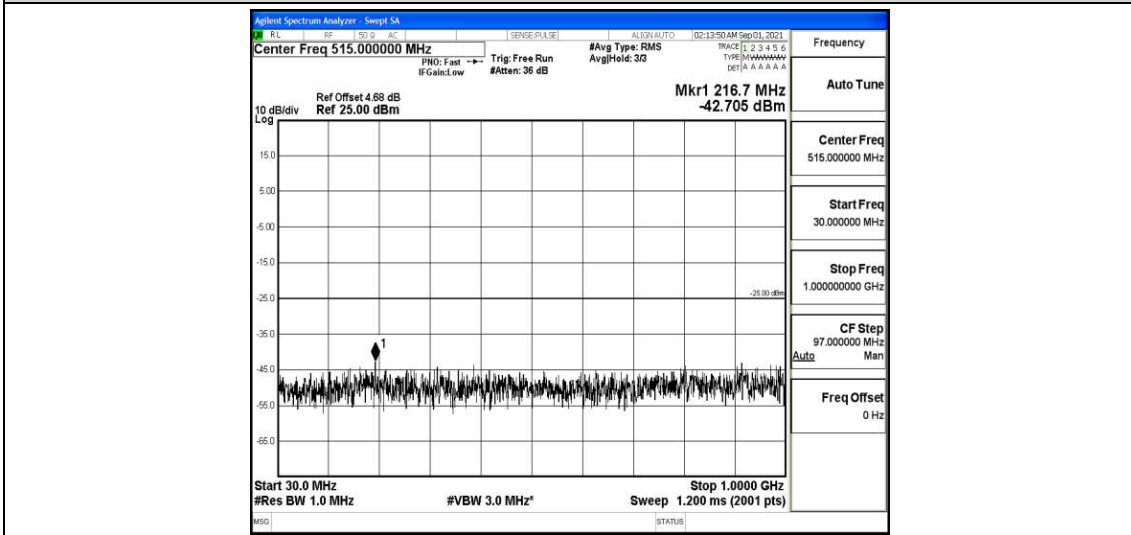

Band7-5MHz-16QAM-21100-1RB#0-Range3:30~1000MHz