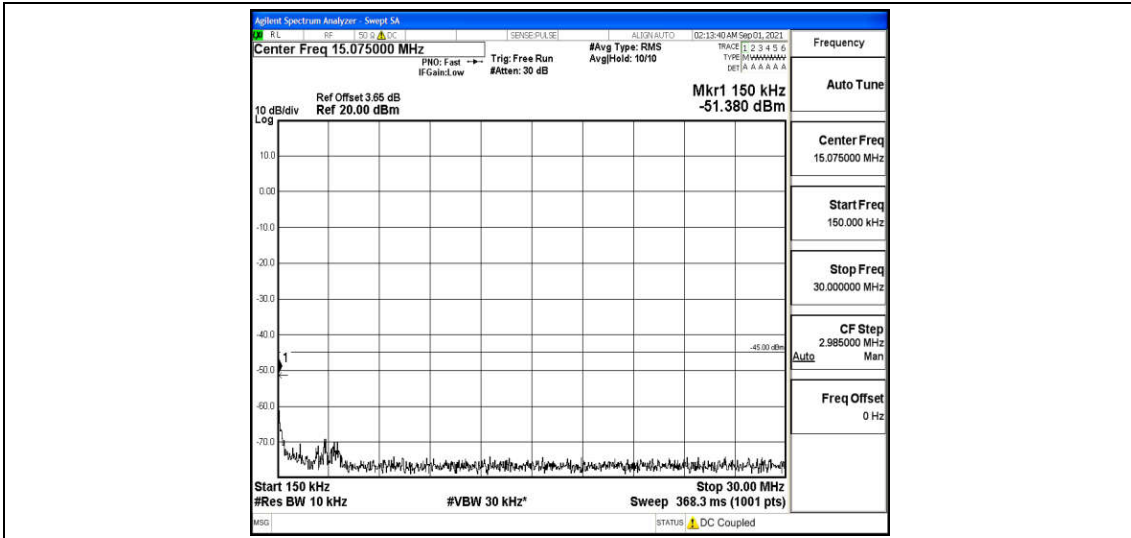

Band7-5MHz-16QAM-20775-1RB#0-Range4:1000~10000MHz

Band7-5MHz-16QAM-20775-1RB#0-Range5:10000~20000MHz

Band7-5MHz-16QAM-20775-1RB#0-Range6:20000~26500MHz

Band7-5MHz-16QAM-21100-1RB#0-Range1:0.009~0.15MHz

Band7-5MHz-16QAM-21100-1RB#0-Range2:0.15~30MHz