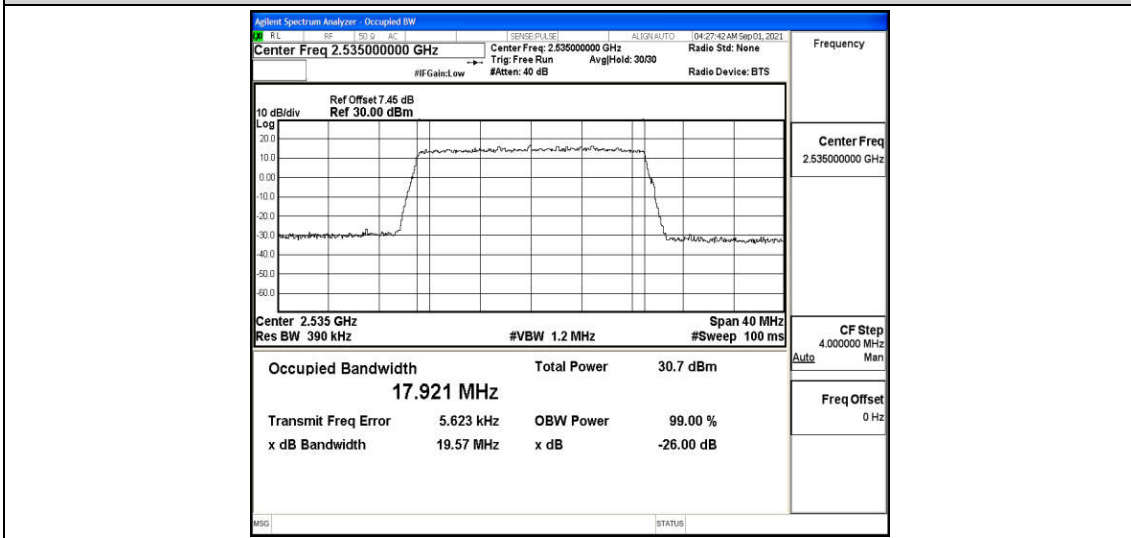

Band7-20MHz-QPSK-21100-100RB#0