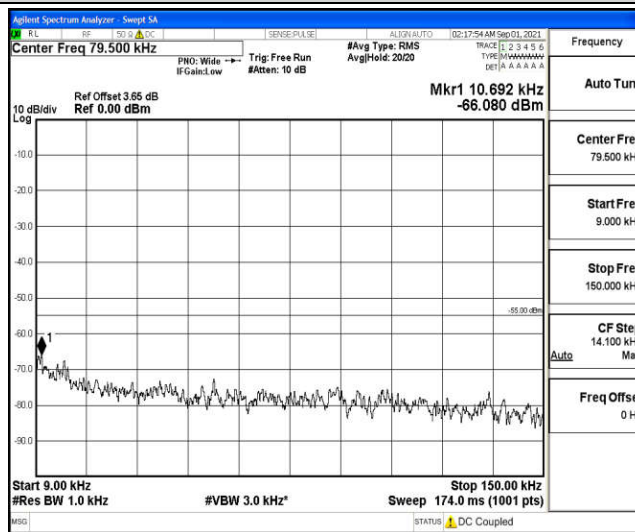

Band7-5MHz-16QAM-21100-1RB#0-Range3:30~1000MHz

Band7-5MHz-16QAM-21100-1RB#0-Range4:1000~10000MHz

Band7-5MHz-16QAM-21100-1RB#0-Range5:10000~20000MHz

Band7-5MHz-16QAM-21100-1RB#0-Range6:20000~26500MHz

Band7-5MHz-16QAM-21425-1RB#0-Range1:0.009~0.15MHz