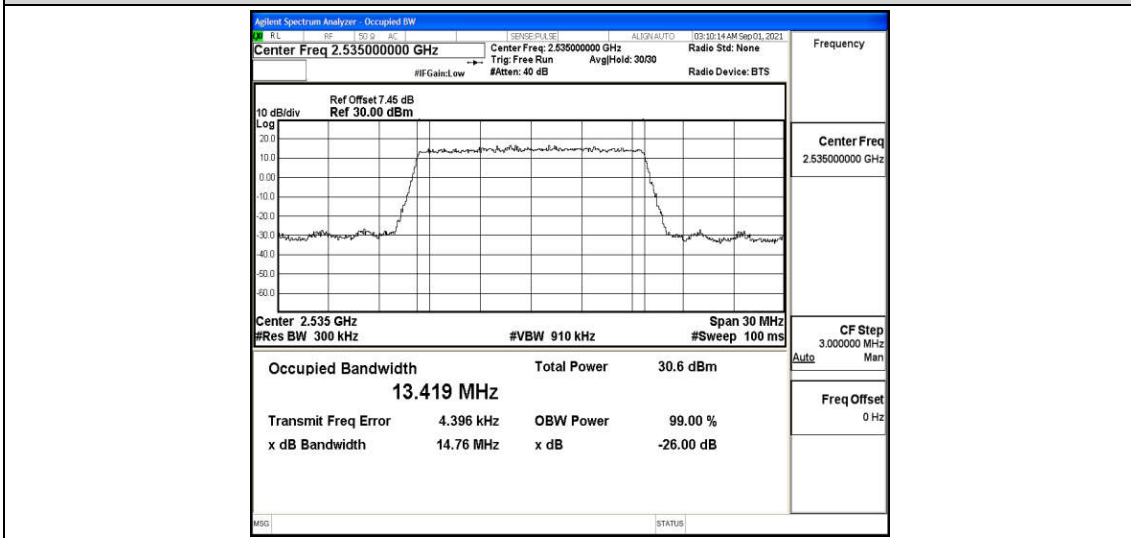

Band7-15MHz-QPSK-21100-75RB#0