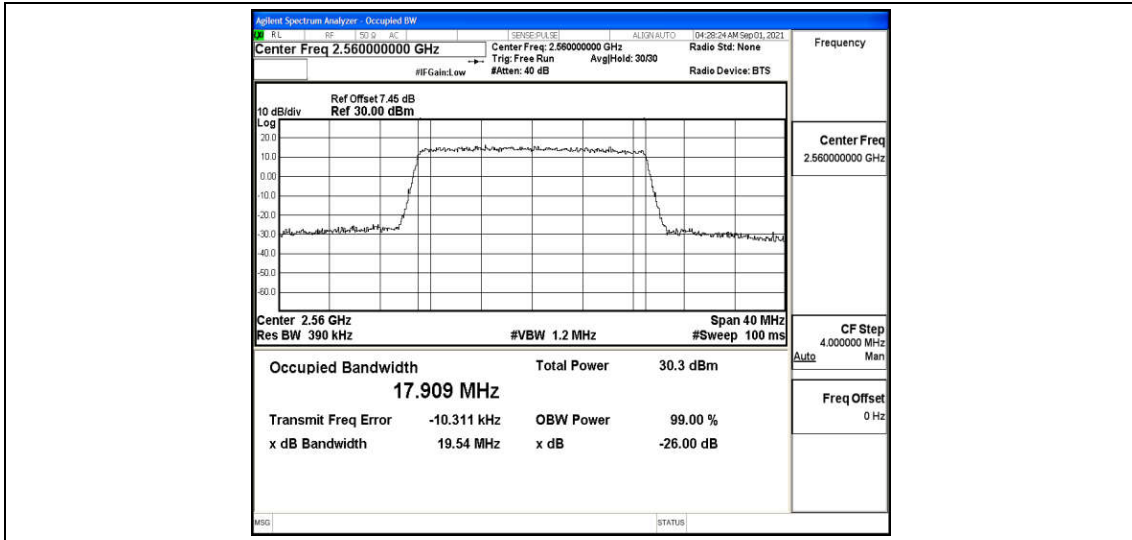

Band7-20MHz-16QAM-21350-100RB#0