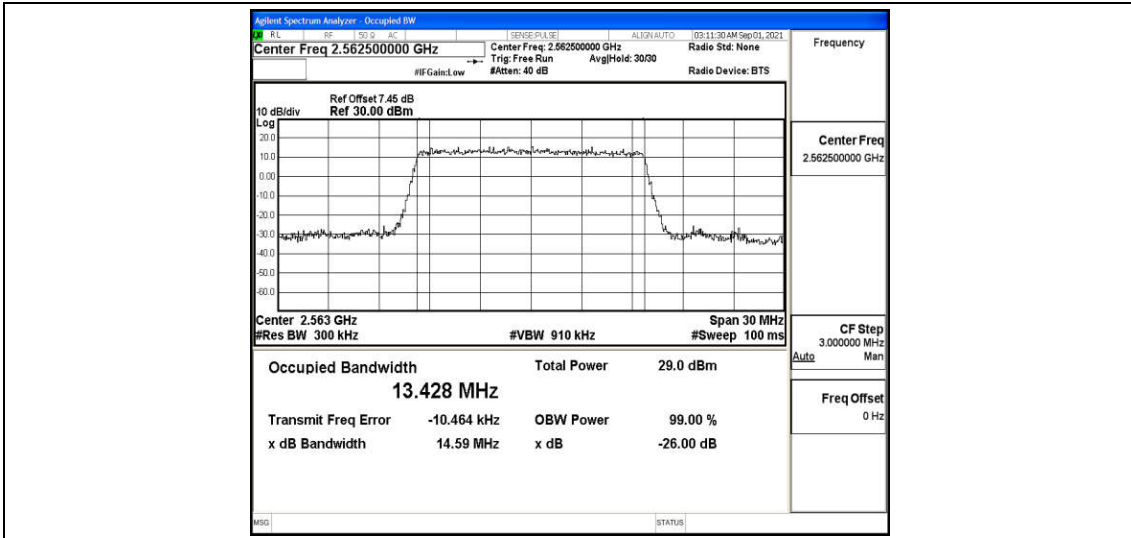

Band7-15MHz-16QAM-21375-75RB#0