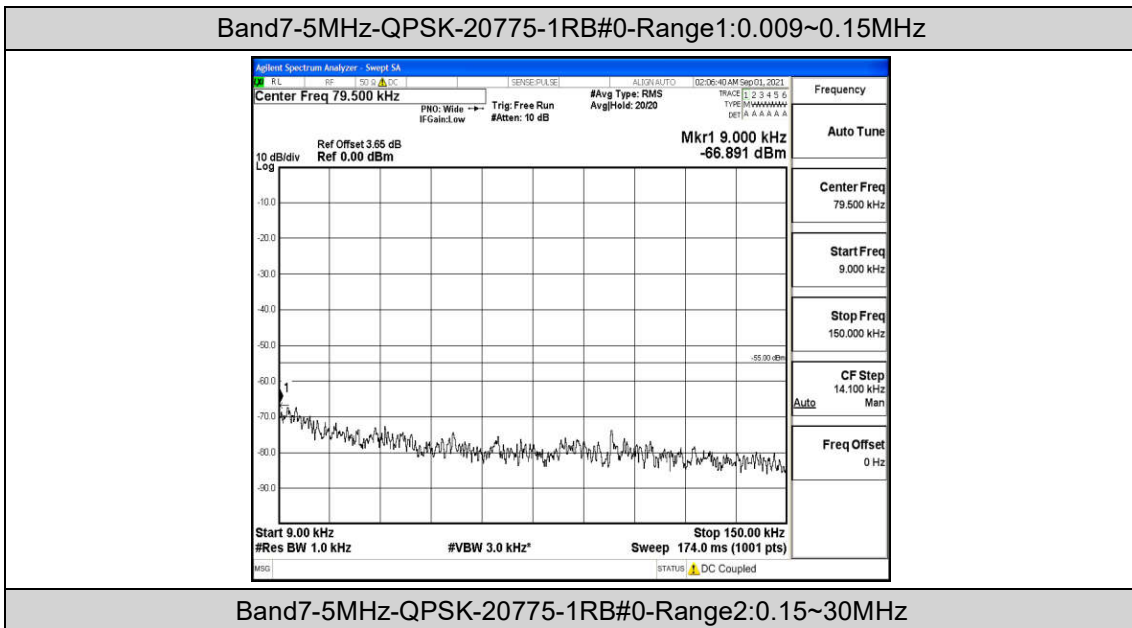

Test Graphs