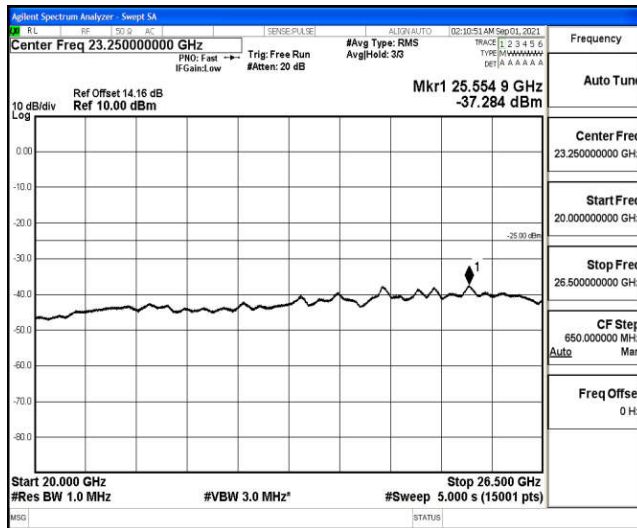

Band7-5MHz-16QAM-20775-1RB#0-Range6:20000~26500MHz