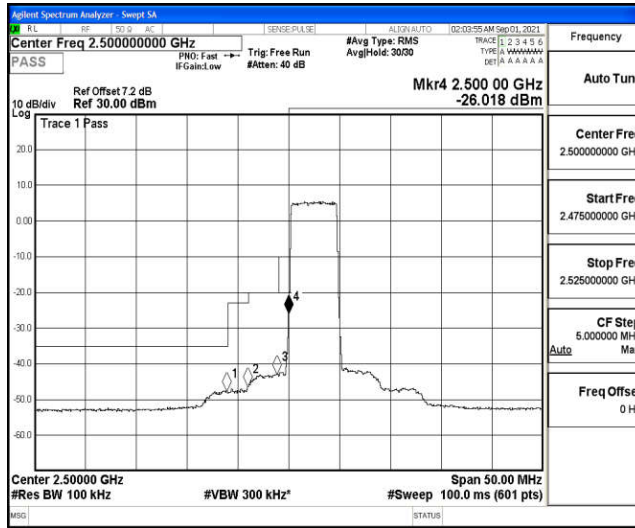

Test Graphs

Band7-5MHz-QPSK-20775-25RB#0