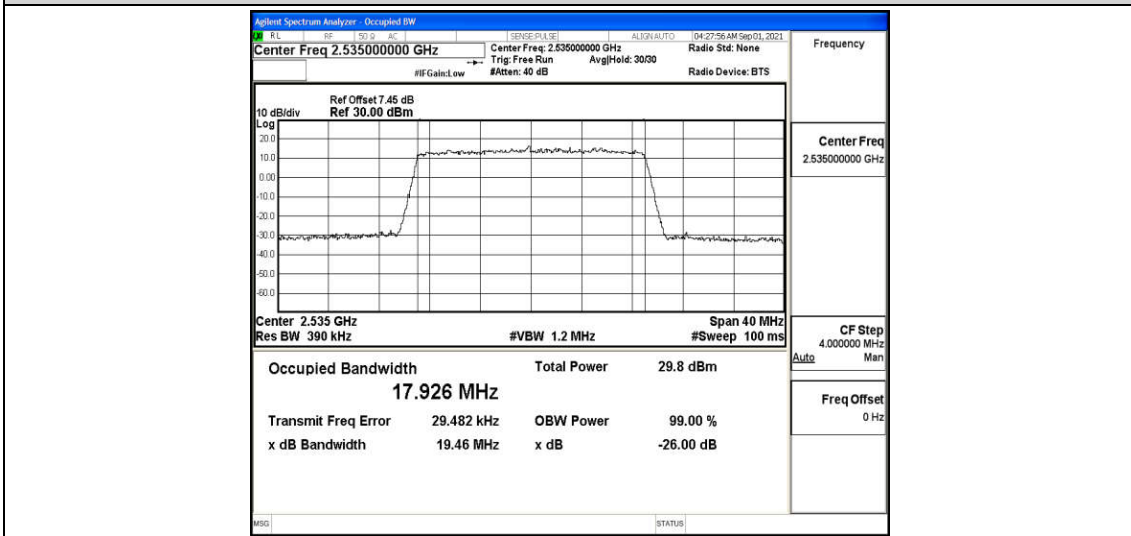

Band7-20MHz-16QAM-21100-100RB#0