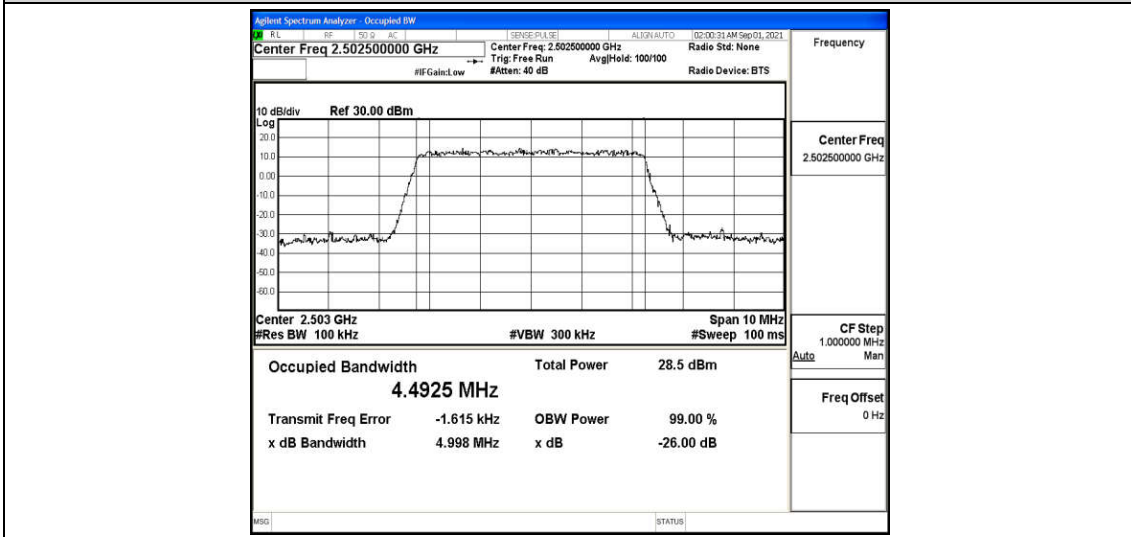

Band7-5MHz-16QAM-20775-25RB#0