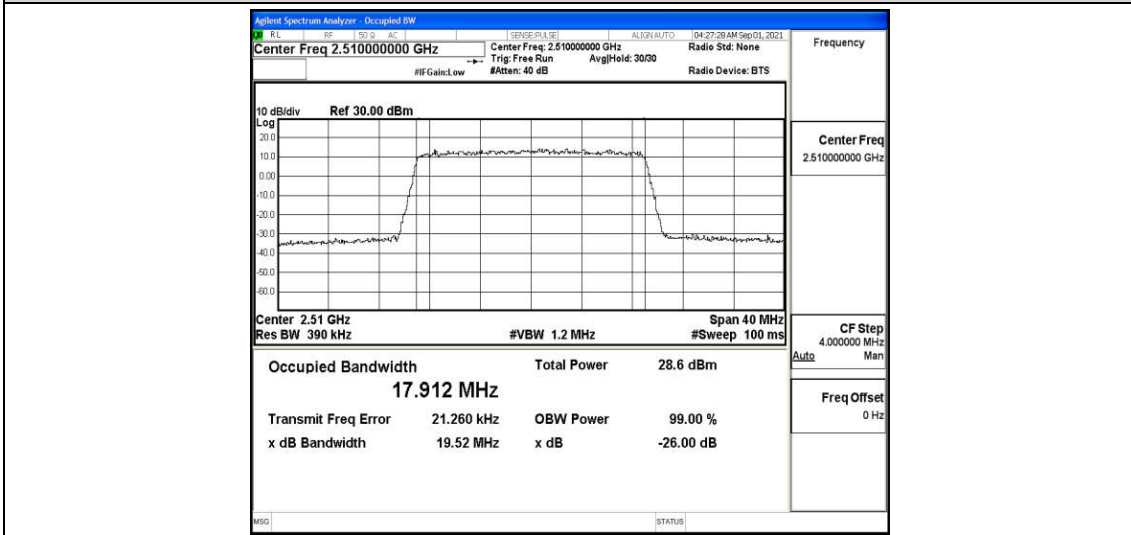

Band7-20MHz-16QAM-20850-100RB#0