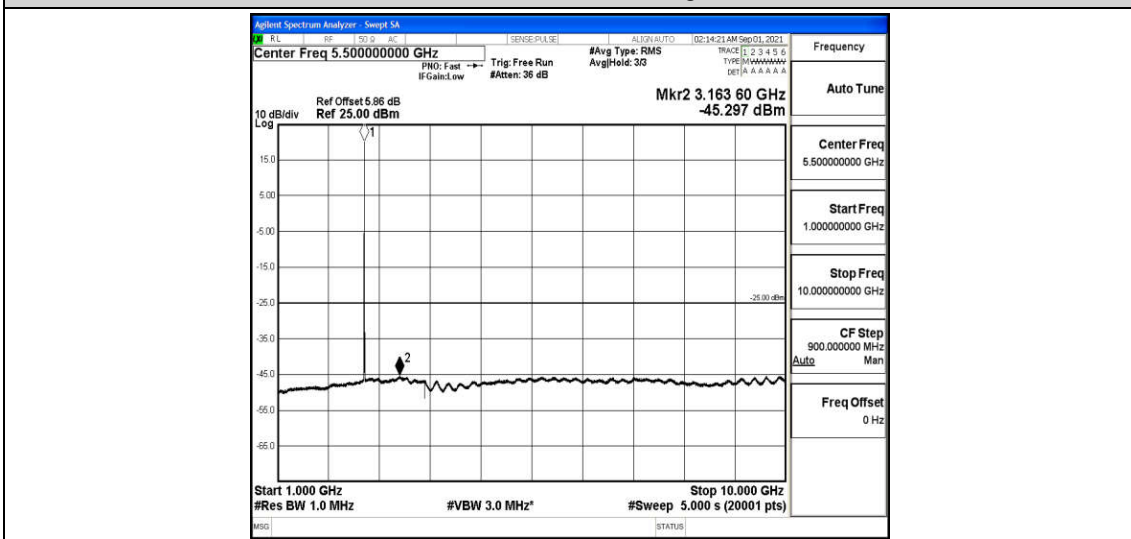

Band7-5MHz-16QAM-21100-1RB#0-Range4:1000~10000MHz