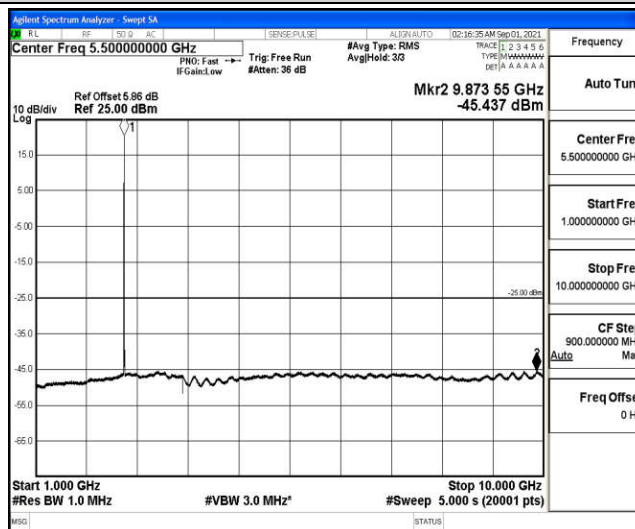

Band7-5MHz-16QAM-20775-1RB#0-Range4:1000~10000MHz