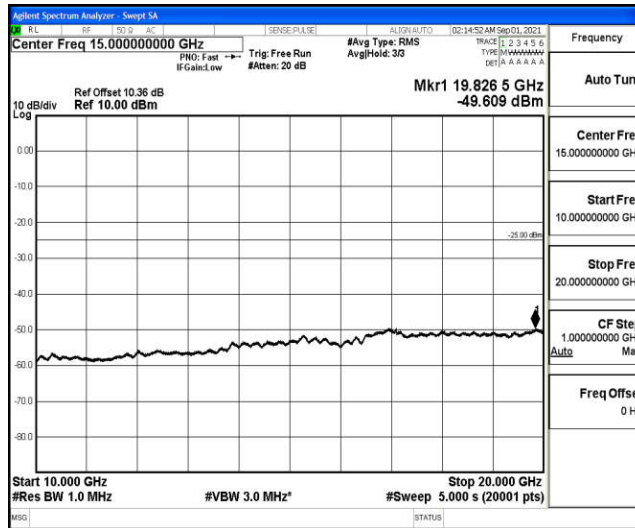

Band7-5MHz-16QAM-21100-1RB#0-Range5:10000~20000MHz