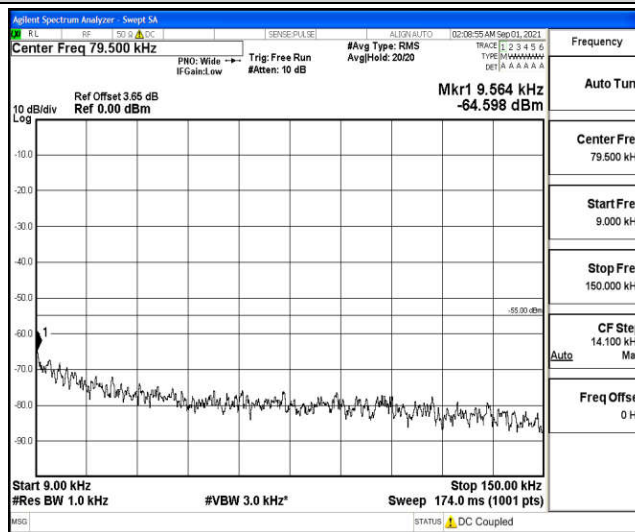

Band7-5MHz-16QAM-20775-1RB#0-Range1:0.009~0.15MHz