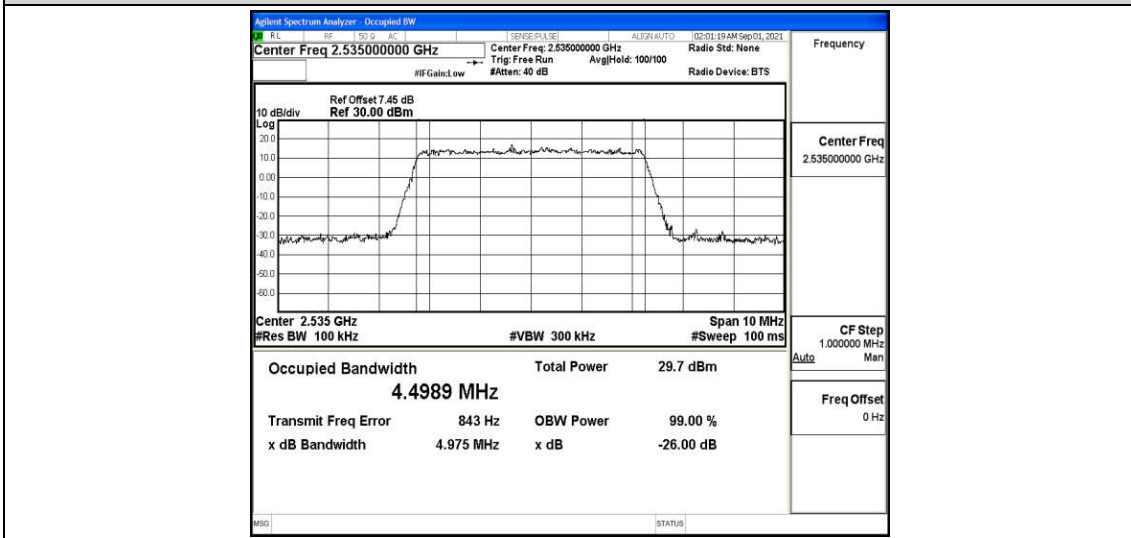

Band7-5MHz-16QAM-21100-25RB#0