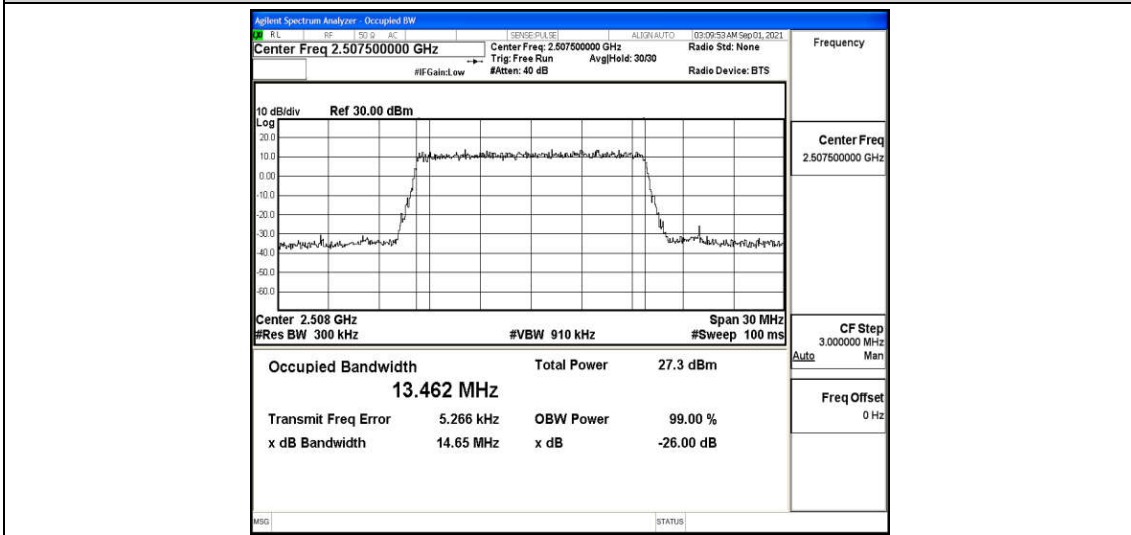

Band7-15MHz-16QAM-20825-75RB#0