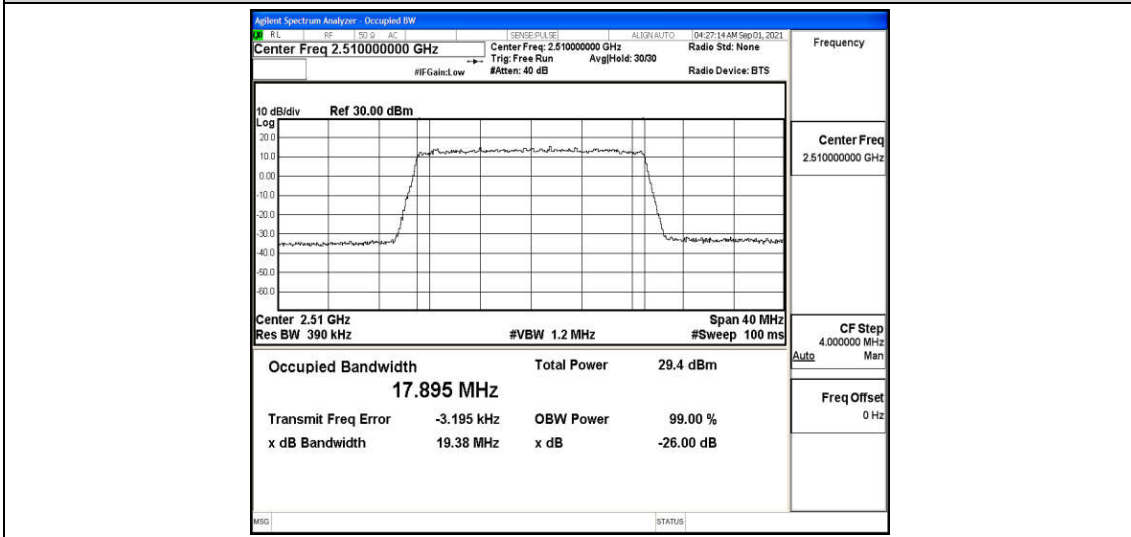

Band7-20MHz-QPSK-20850-100RB#0