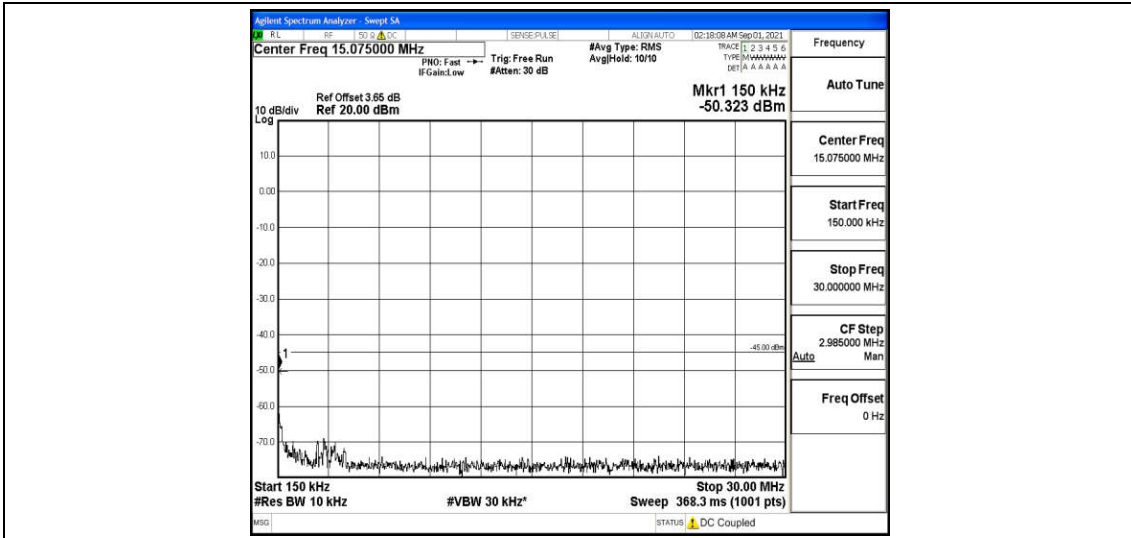

Band7-5MHz-16QAM-21425-1RB#0-Range2:0.15~30MHz