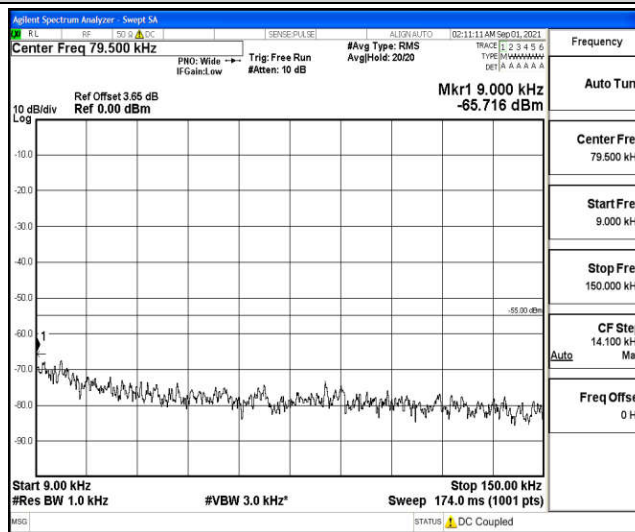

Band7-5MHz-QPSK-21100-1RB#0-Range1:0.009~0.15MHz