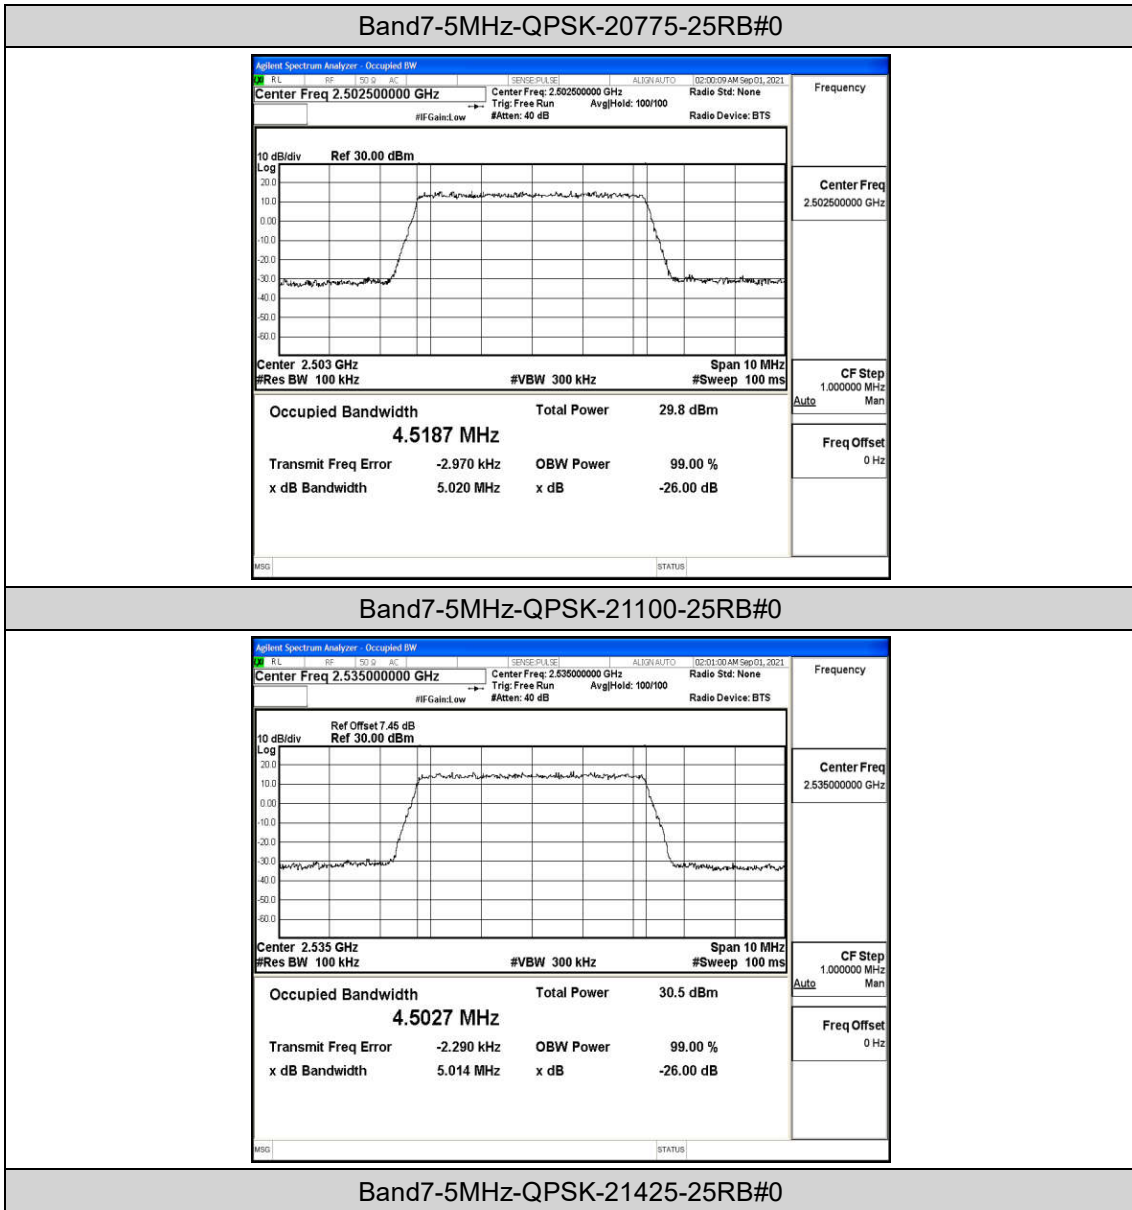

Test Graphs