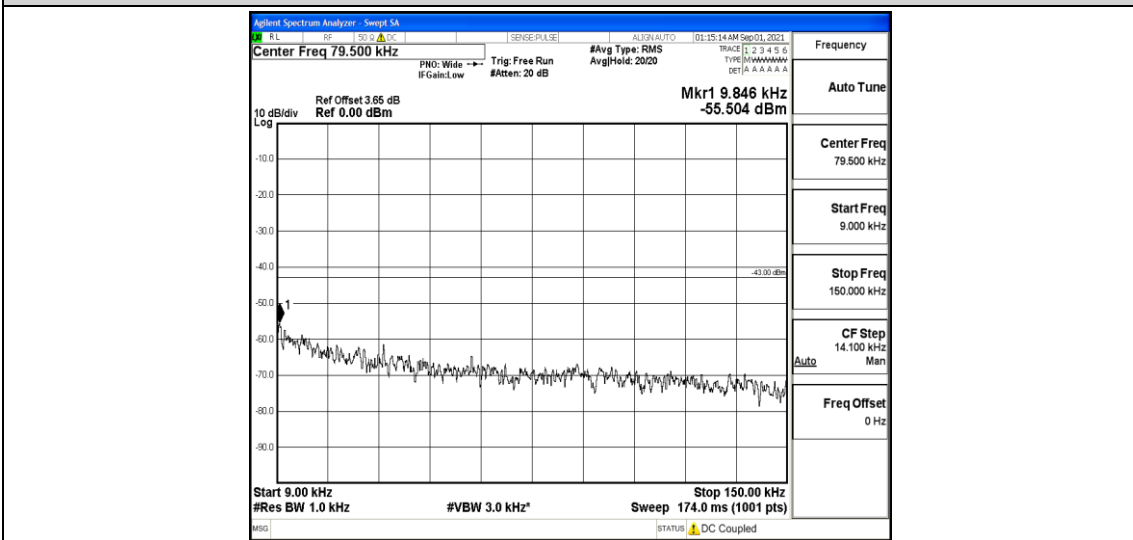

Band5-5MHz-16QAM-20425-1RB#0-Range1:0.009~0.15MHz