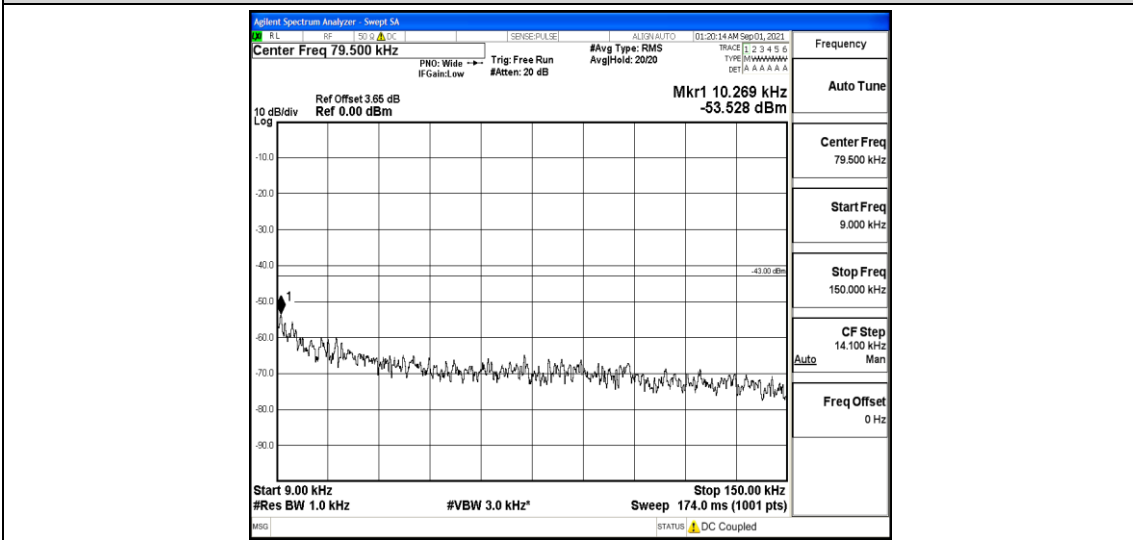

Band5-5MHz-16QAM-20525-1RB#0-Range1:0.009~0.15MHz

Band5-5MHz-16QAM-20525-1RB#0-Range2:0.15~30MHz

Band5-5MHz-16QAM-20525-1RB#0-Range3:30~1000MHz

Band5-5MHz-16QAM-20525-1RB#0-Range4:1000~10000MHz

Band5-5MHz-16QAM-20625-1RB#0-Range1:0.009~0.15MHz