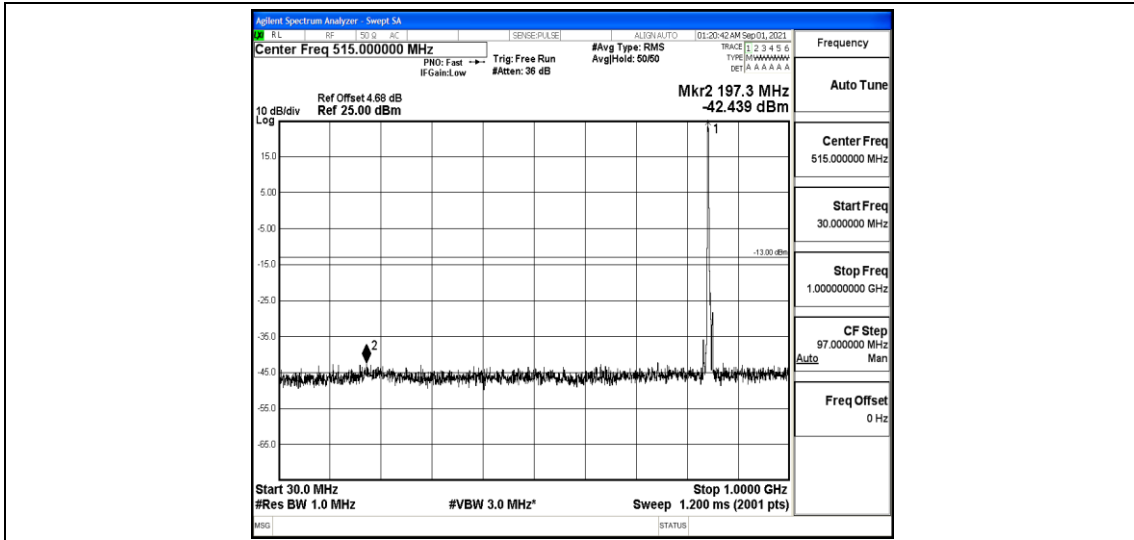

Band5-5MHz-16QAM-20625-1RB#0-Range3:30~1000MHz