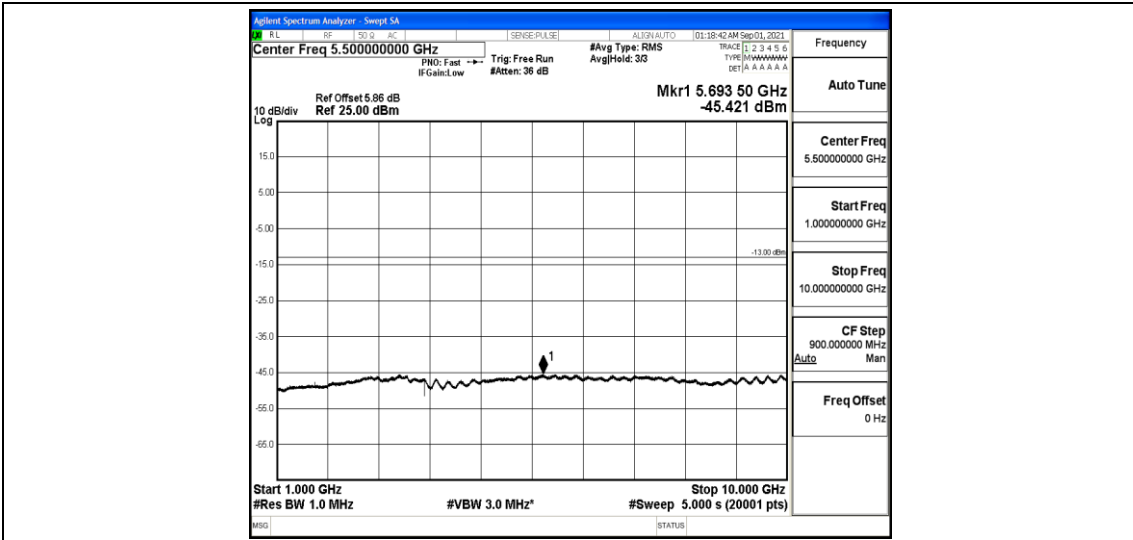

Band5-5MHz-16QAM-20525-1RB#0-Range1:0.009~0.15MHz

Band5-5MHz-16QAM-20525-1RB#0-Range2:0.15~30MHz

Band5-5MHz-16QAM-20525-1RB#0-Range3:30~1000MHz

Band5-5MHz-16QAM-20525-1RB#0-Range4:1000~10000MHz

Band5-5MHz-16QAM-20625-1RB#0-Range1:0.009~0.15MHz