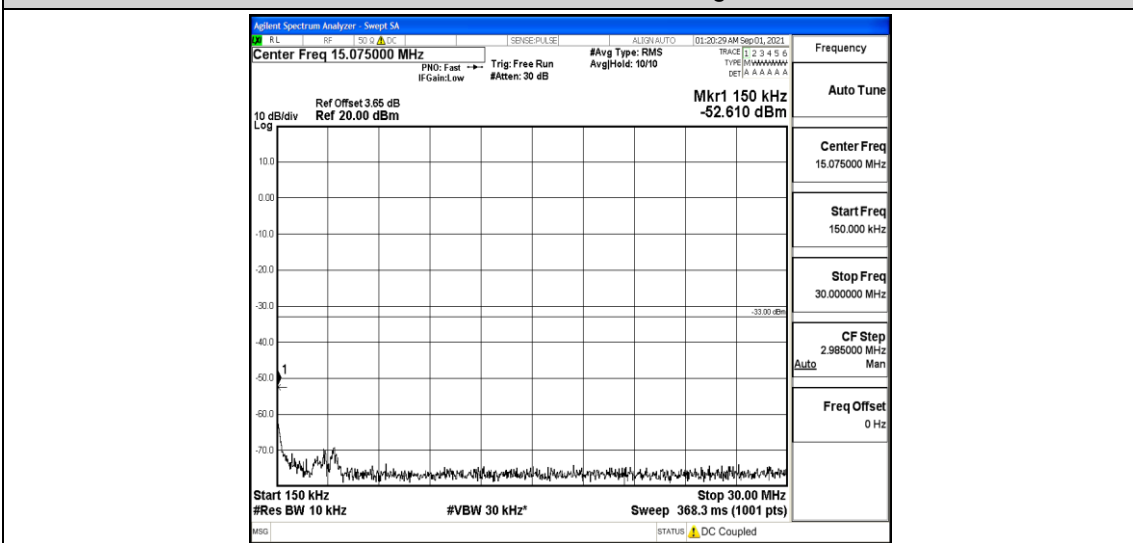

Band5-5MHz-16QAM-20625-1RB#0-Range2:0.15~30MHz