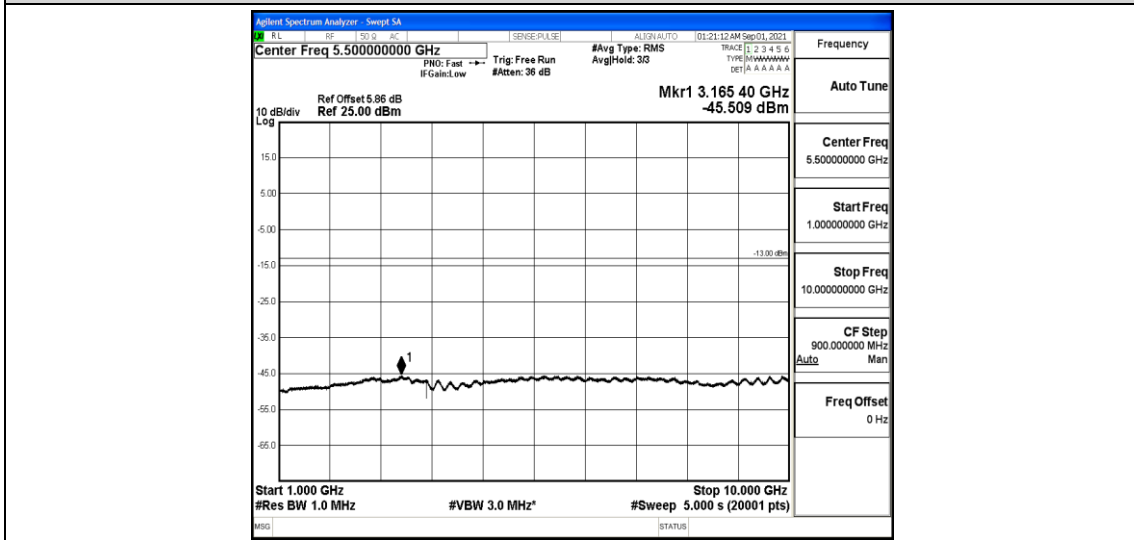

Band5-5MHz-16QAM-20625-1RB#0-Range4:1000~10000MHz