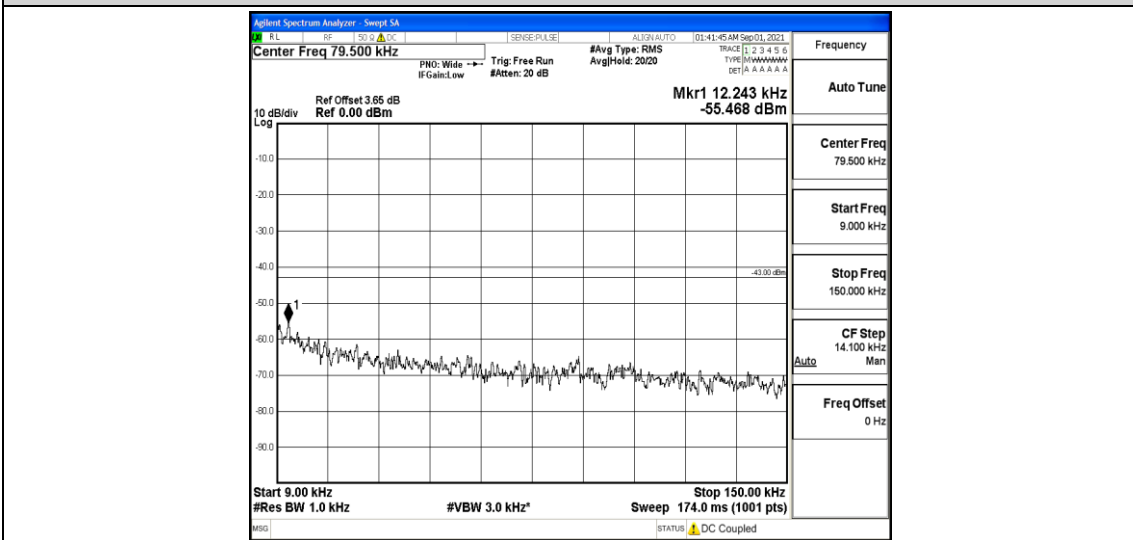

Band5-10MHz-16QAM-20450-1RB#0-Range1:0.009~0.15MHz