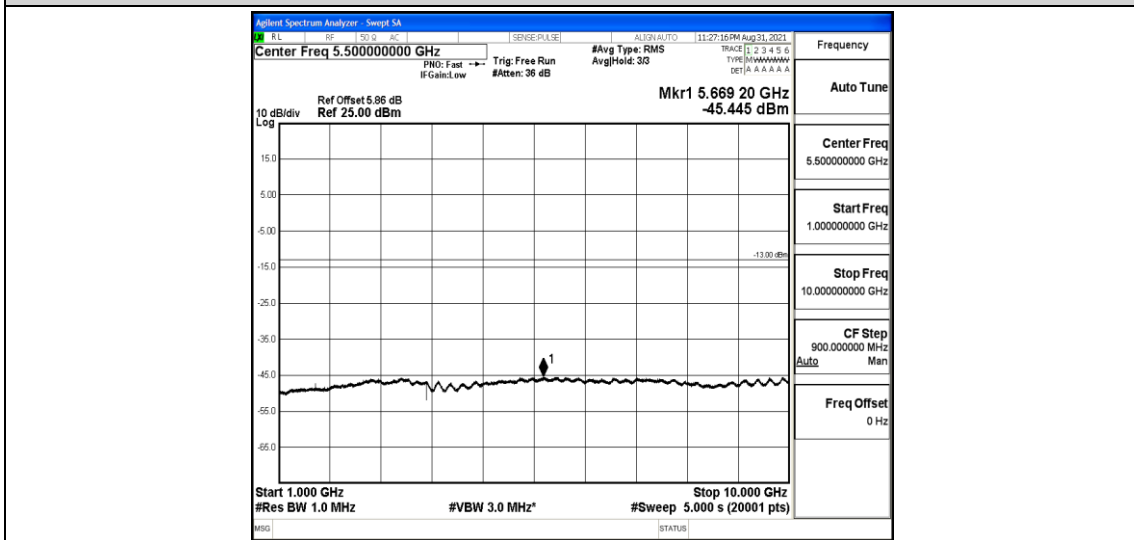

Band5-1.4MHz-QPSK-20643-1RB#0-Range4:1000~10000MHz

Band5-1.4MHz-16QAM-20407-1RB#0-Range1:0.009~0.15MHz

Band5-1.4MHz-16QAM-20407-1RB#0-Range2:0.15~30MHz

Band5-1.4MHz-16QAM-20407-1RB#0-Range3:30~1000MHz

Band5-1.4MHz-16QAM-20407-1RB#0-Range4:1000~10000MHz