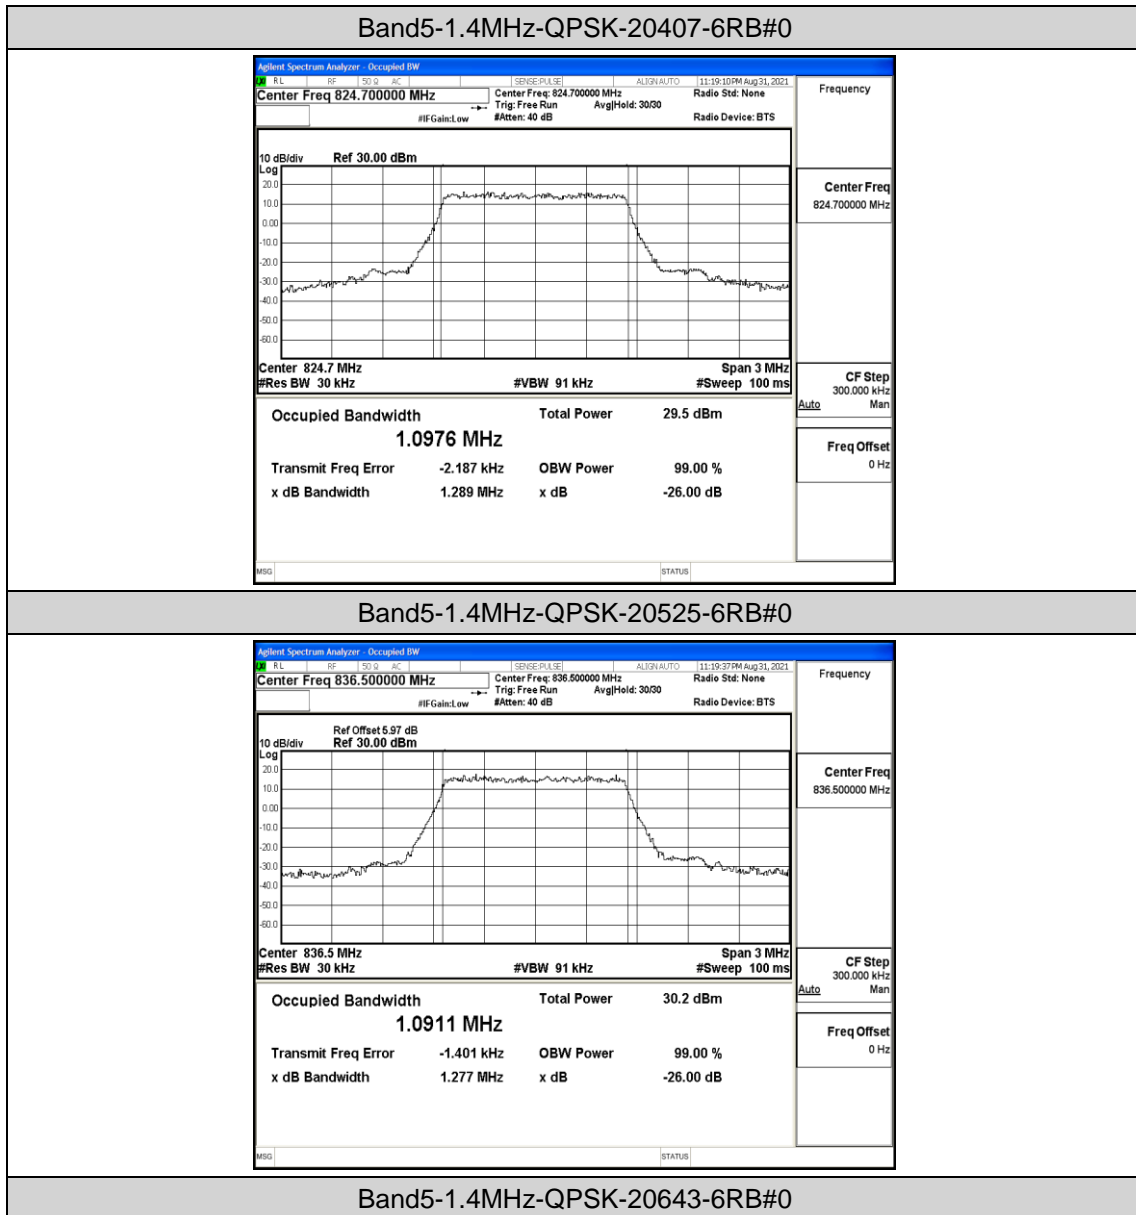

Test Graphs