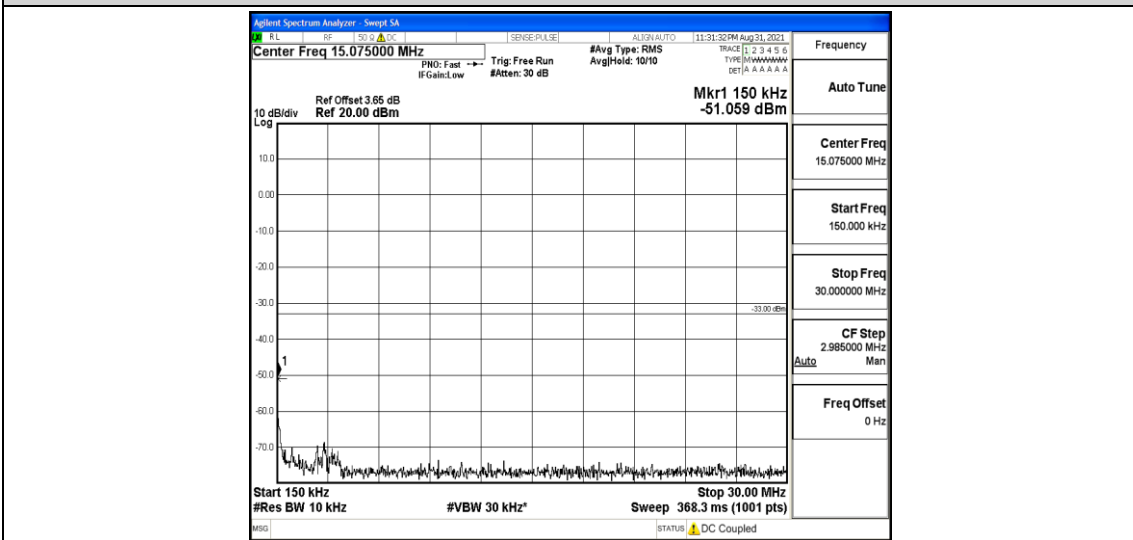

Band5-1.4MHz-16QAM-20643-1RB#0-Range2:0.15~30MHz