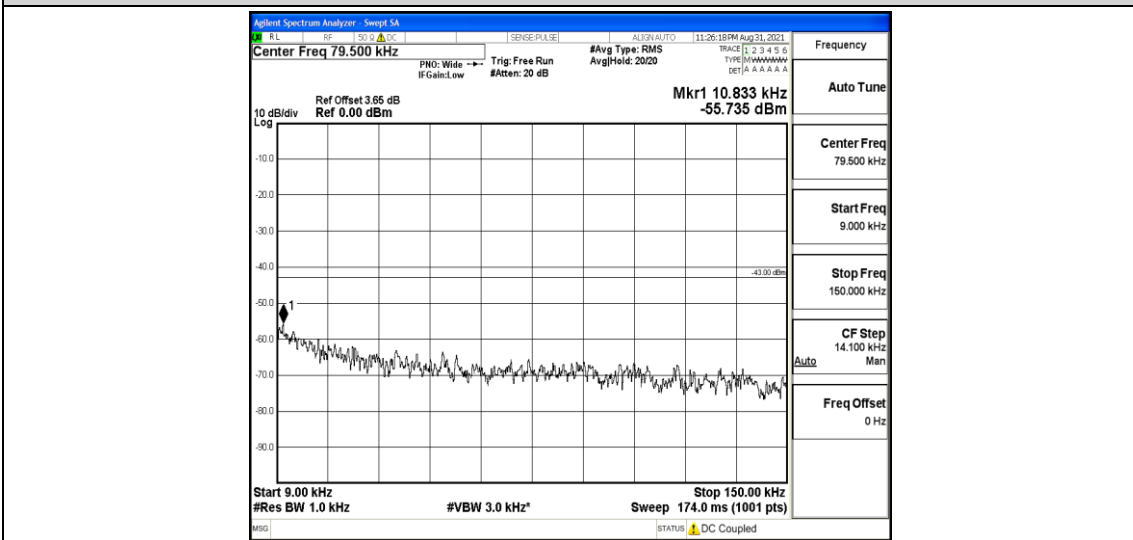

Band5-1.4MHz-16QAM-20407-1RB#0-Range1:0.009~0.15MHz