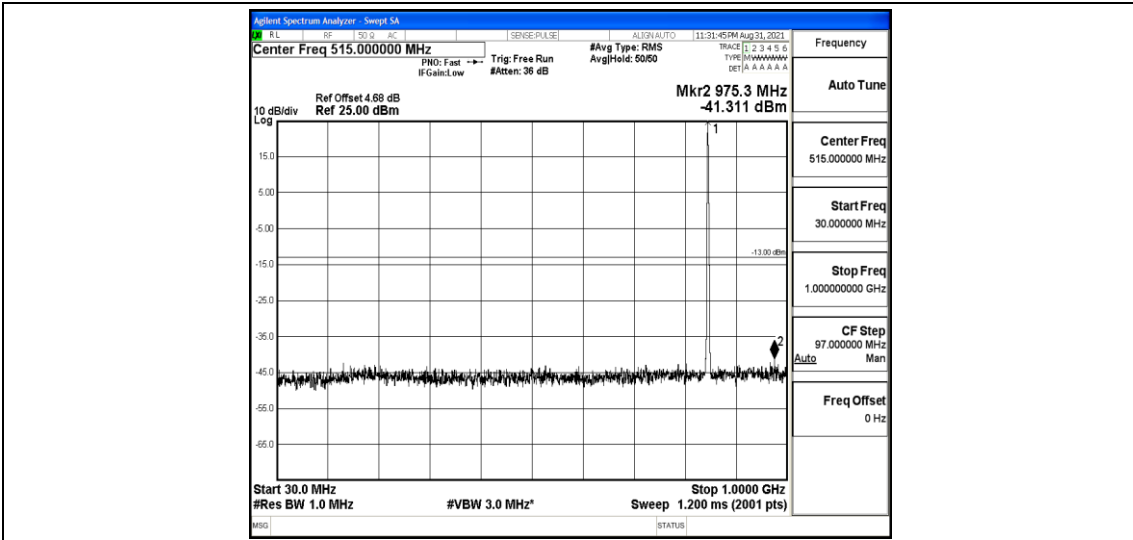

Band5-1.4MHz-16QAM-20643-1RB#0-Range3:30~1000MHz