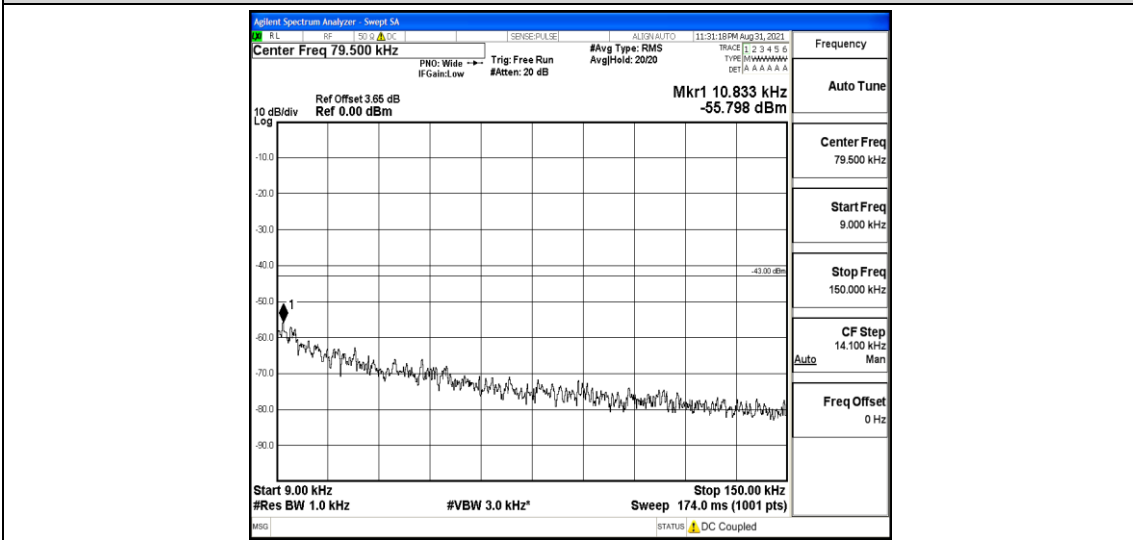

Band5-1.4MHz-16QAM-20525-1RB#0-Range1:0.009~0.15MHz

Band5-1.4MHz-16QAM-20525-1RB#0-Range2:0.15~30MHz

Band5-1.4MHz-16QAM-20525-1RB#0-Range3:30~1000MHz

Band5-1.4MHz-16QAM-20525-1RB#0-Range4:1000~10000MHz

Band5-1.4MHz-16QAM-20643-1RB#0-Range1:0.009~0.15MHz