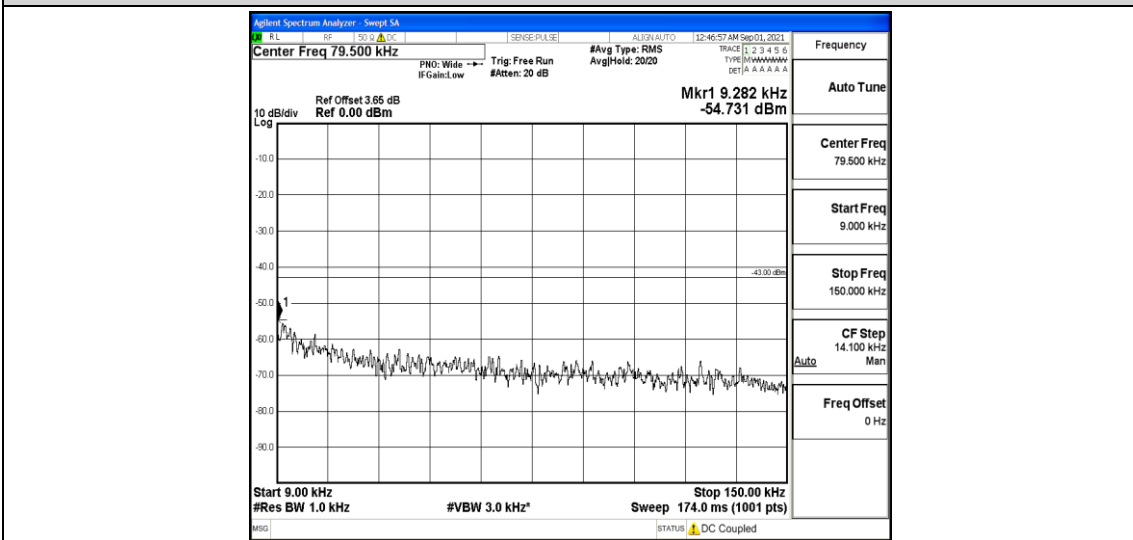

Band5-3MHz-16QAM-20415-1RB#0-Range1:0.009~0.15MHz