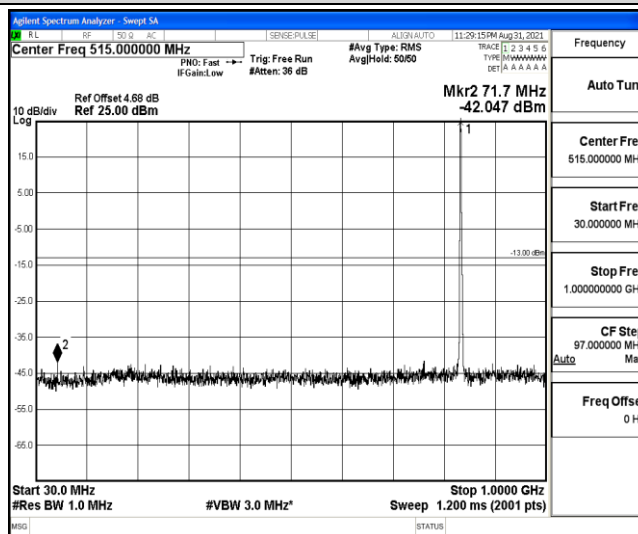

Band5-1.4MHz-16QAM-20525-1RB#0-Range3:30~1000MHz