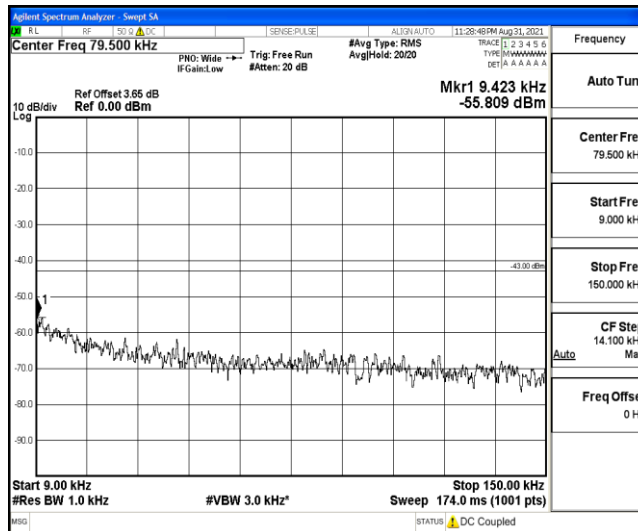

Band5-1.4MHz-16QAM-20525-1RB#0-Range1:0.009~0.15MHz