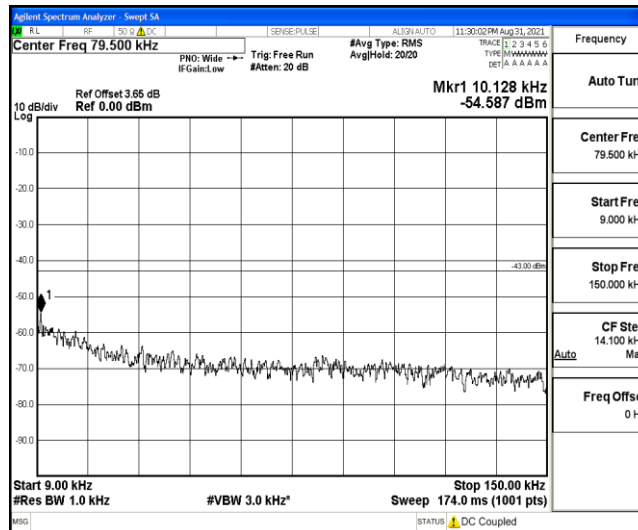

Band5-1.4MHz-QPSK-20643-1RB#0-Range1:0.009~0.15MHz