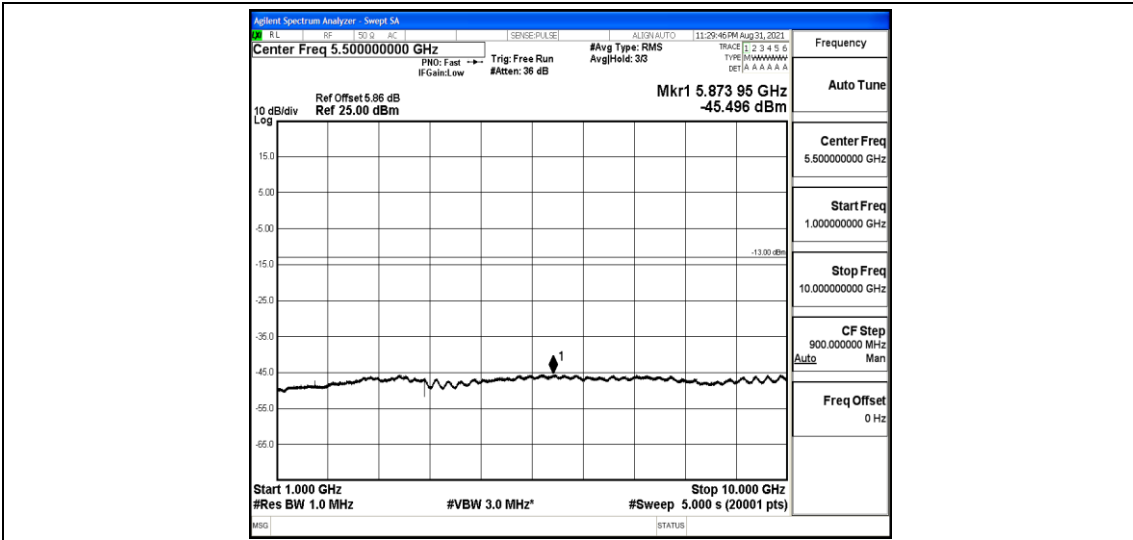

Band5-1.4MHz-16QAM-20525-1RB#0-Range1:0.009~0.15MHz

Band5-1.4MHz-16QAM-20525-1RB#0-Range2:0.15~30MHz

Band5-1.4MHz-16QAM-20525-1RB#0-Range3:30~1000MHz

Band5-1.4MHz-16QAM-20525-1RB#0-Range4:1000~10000MHz

Band5-1.4MHz-16QAM-20643-1RB#0-Range1:0.009~0.15MHz