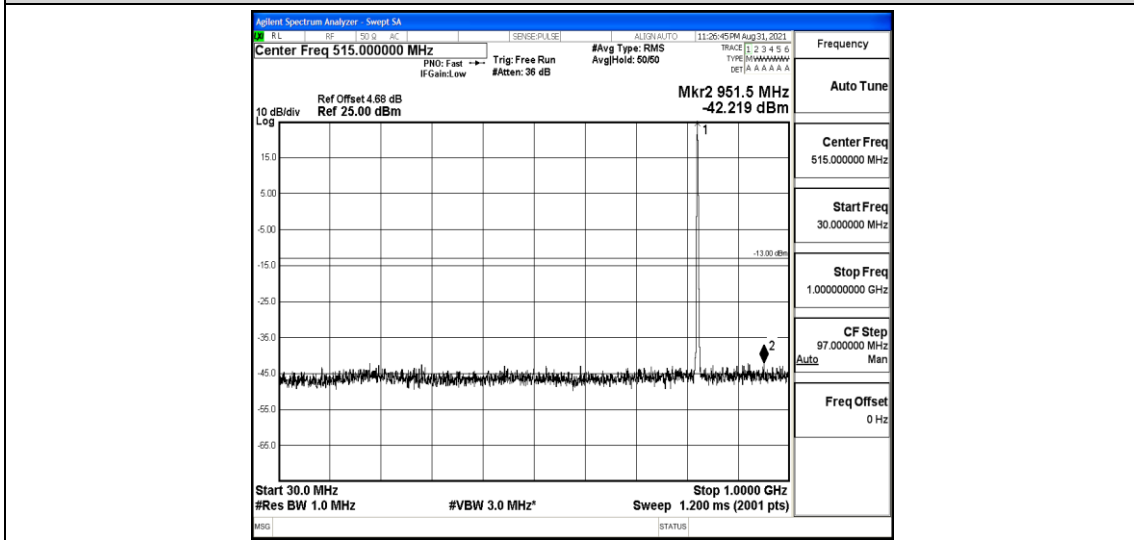

Band5-1.4MHz-QPSK-20643-1RB#0-Range4:1000~10000MHz

Band5-1.4MHz-16QAM-20407-1RB#0-Range1:0.009~0.15MHz

Band5-1.4MHz-16QAM-20407-1RB#0-Range2:0.15~30MHz

Band5-1.4MHz-16QAM-20407-1RB#0-Range3:30~1000MHz

Band5-1.4MHz-16QAM-20407-1RB#0-Range4:1000~10000MHz