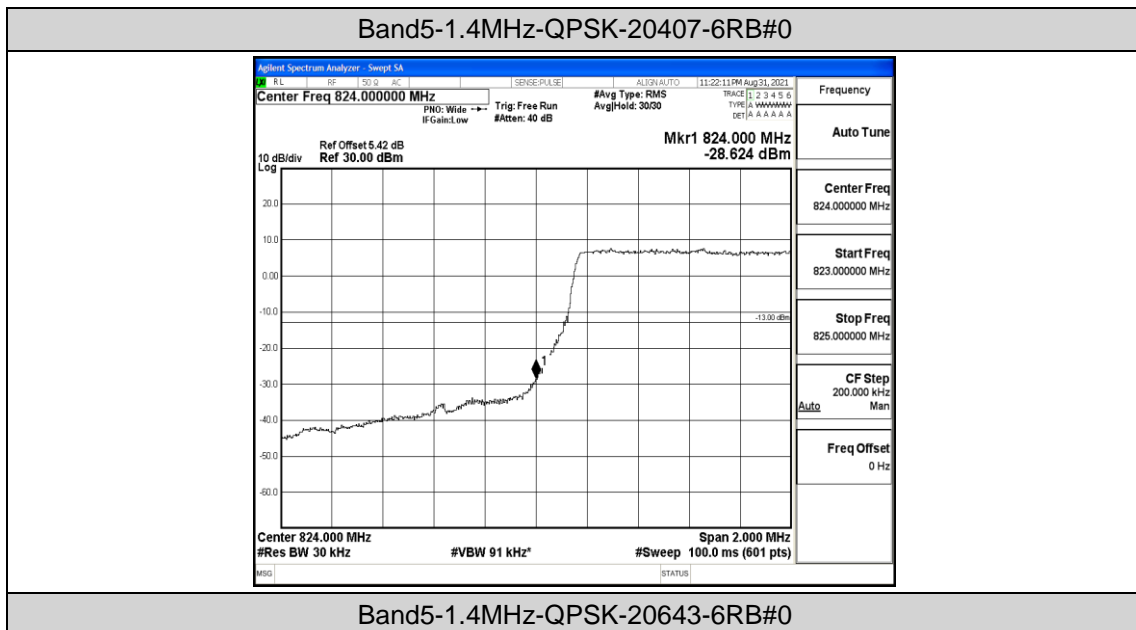

C.4 Band Edge

Test Result

Band	Bandwidth	Modulation	Channel	RB Configuration	Result(dBm)	Verdict
Band5	1.4MHz	QPSK	20407	6RB#0	-28.62	PASS
Band5	1.4MHz	QPSK	20643	6RB#0	-28.31	PASS
Band5	1.4MHz	16QAM	20407	6RB#0	-28.80	PASS
Band5	1.4MHz	16QAM	20643	6RB#0	-28.40	PASS
Band5	3MHz	QPSK	20415	15RB#0	-24.95	PASS
Band5	3MHz	QPSK	20635	15RB#0	-27.27	PASS
Band5	3MHz	16QAM	20415	15RB#0	-27.25	PASS
Band5	3MHz	16QAM	20635	15RB#0	-28.16	PASS
Band5	5MHz	QPSK	20425	25RB#0	-25.83	PASS
Band5	5MHz	QPSK	20625	25RB#0	-26.61	PASS
Band5	5MHz	16QAM	20425	25RB#0	-27.30	PASS
Band5	5MHz	16QAM	20625	25RB#0	-26.88	PASS
Band5	10MHz	QPSK	20450	50RB#0	-29.26	PASS
Band5	10MHz	QPSK	20600	50RB#0	-29.86	PASS
Band5	10MHz	16QAM	20450	50RB#0	-30.83	PASS
Band5	10MHz	16QAM	20600	50RB#0	-30.90	PASS

Test Graphs