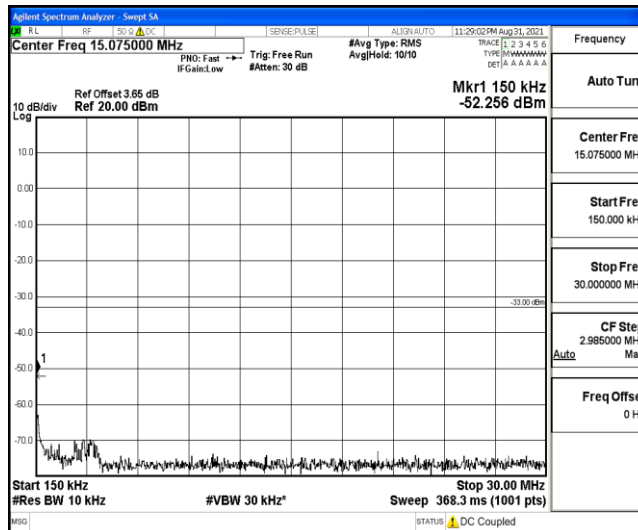

Band5-1.4MHz-16QAM-20525-1RB#0-Range2:0.15~30MHz