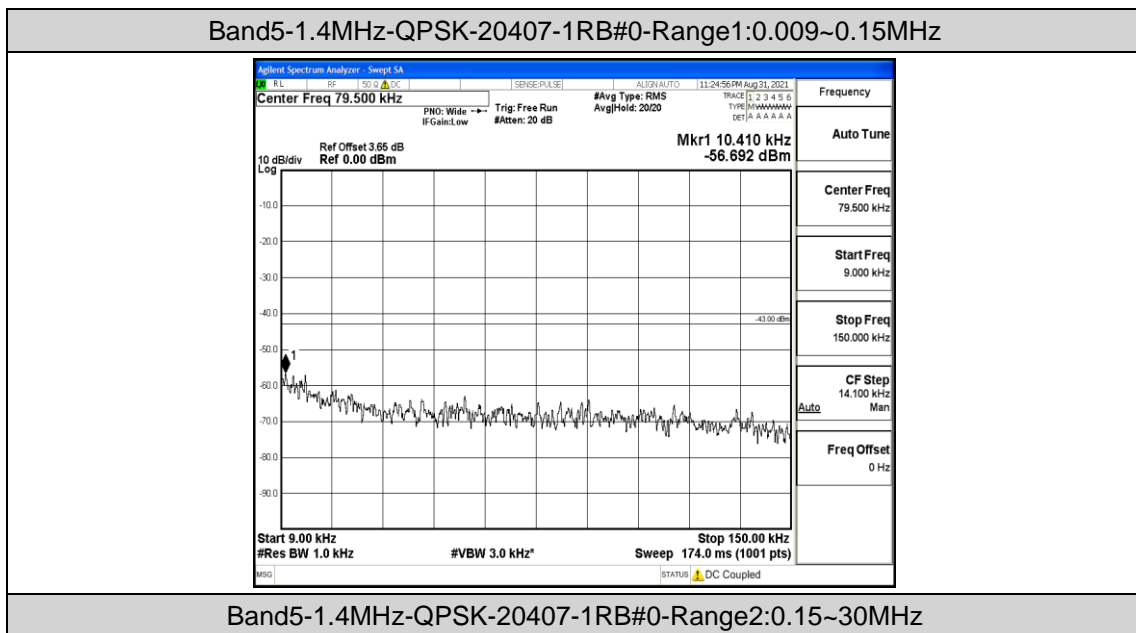

Band5	10MHz	QPSK	20525	1RB#0	Range3:30~1000MHz	-42.44	PASS
Band5	10MHz	QPSK	20525	1RB#0	Range4:1000~10000MHz	-45.43	PASS
Band5	10MHz	QPSK	20600	1RB#0	Range1:0.009~0.15MHz	-56.8	PASS
Band5	10MHz	QPSK	20600	1RB#0	Range2:0.15~30MHz	-53.24	PASS
Band5	10MHz	QPSK	20600	1RB#0	Range3:30~1000MHz	-42.14	PASS
Band5	10MHz	QPSK	20600	1RB#0	Range4:1000~10000MHz	-45.28	PASS
Band5	10MHz	16QAM	20450	1RB#0	Range1:0.009~0.15MHz	-55.47	PASS
Band5	10MHz	16QAM	20450	1RB#0	Range2:0.15~30MHz	-50.9	PASS
Band5	10MHz	16QAM	20450	1RB#0	Range3:30~1000MHz	-41.24	PASS
Band5	10MHz	16QAM	20450	1RB#0	Range4:1000~10000MHz	-45.56	PASS
Band5	10MHz	16QAM	20525	1RB#0	Range1:0.009~0.15MHz	-56.29	PASS
Band5	10MHz	16QAM	20525	1RB#0	Range2:0.15~30MHz	-53.46	PASS
Band5	10MHz	16QAM	20525	1RB#0	Range3:30~1000MHz	-42.09	PASS
Band5	10MHz	16QAM	20525	1RB#0	Range4:1000~10000MHz	-45.43	PASS
Band5	10MHz	16QAM	20600	1RB#0	Range1:0.009~0.15MHz	-56.71	PASS
Band5	10MHz	16QAM	20600	1RB#0	Range2:0.15~30MHz	-50.92	PASS
Band5	10MHz	16QAM	20600	1RB#0	Range3:30~1000MHz	-42.32	PASS
Band5	10MHz	16QAM	20600	1RB#0	Range4:1000~10000MHz	-45.46	PASS

Test Graphs