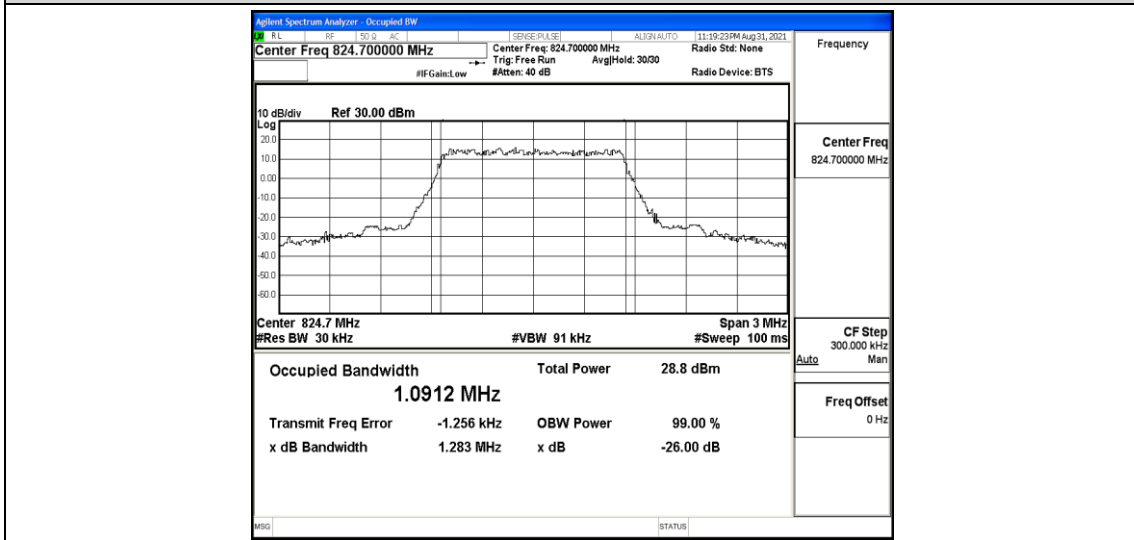

Band5-1.4MHz-16QAM-20407-6RB#0