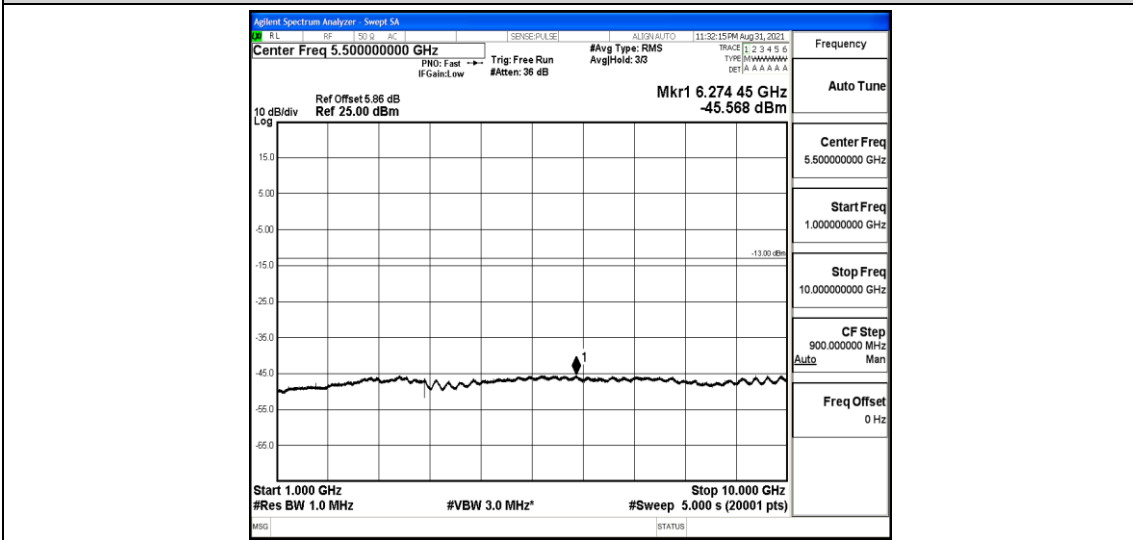

Band5-1.4MHz-16QAM-20643-1RB#0-Range4:1000~10000MHz