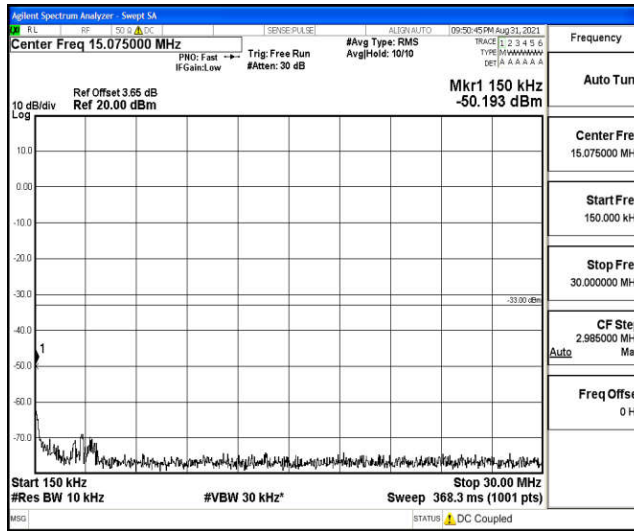

Band4-15MHz-16QAM-20175-1RB#0-Range4:1000~10000MHz

Band4-15MHz-16QAM-20175-1RB#0-Range5:10000~20000MHz

Band4-15MHz-16QAM-20325-1RB#0-Range1:0.009~0.15MHz

Band4-15MHz-16QAM-20325-1RB#0-Range2:0.15~30MHz

Band4-15MHz-16QAM-20325-1RB#0-Range3:30~1000MHz