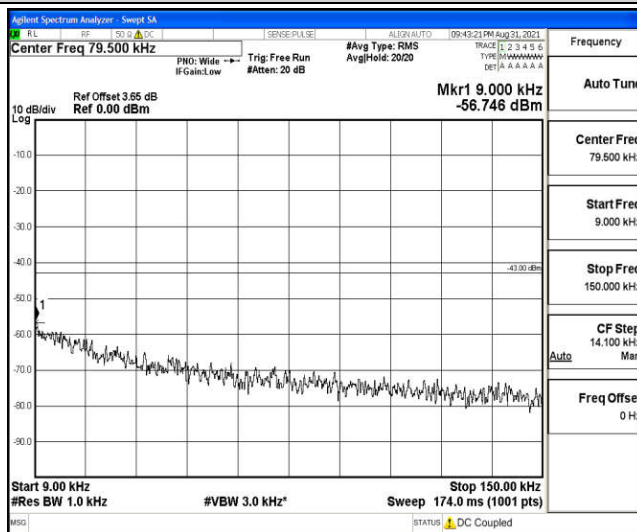

Band4-15MHz-16QAM-20025-1RB#0-Range1:0.009~0.15MHz

Band4-15MHz-16QAM-20025-1RB#0-Range2:0.15~30MHz