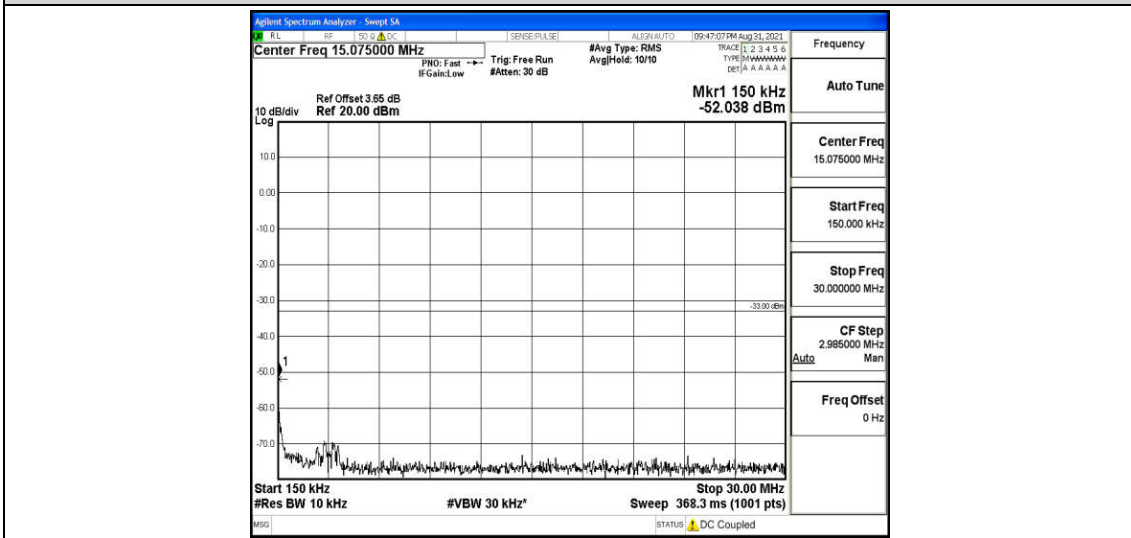

Band4-15MHz-16QAM-20025-1RB#0-Range1:0.009~0.15MHz

Band4-15MHz-16QAM-20025-1RB#0-Range2:0.15~30MHz

Band4-15MHz-16QAM-20175-1RB#0-Range1:0.009~0.15MHz

Band4-15MHz-16QAM-20175-1RB#0-Range2:0.15~30MHz

Band4-15MHz-16QAM-20175-1RB#0-Range3:30~1000MHz

Band4-15MHz-16QAM-20175-1RB#0-Range4:1000~10000MHz

Band4-15MHz-16QAM-20175-1RB#0-Range5:10000~20000MHz

Band4-15MHz-16QAM-20325-1RB#0-Range1:0.009~0.15MHz

Band4-15MHz-16QAM-20325-1RB#0-Range2:0.15~30MHz

Band4-15MHz-16QAM-20325-1RB#0-Range3:30~1000MHz