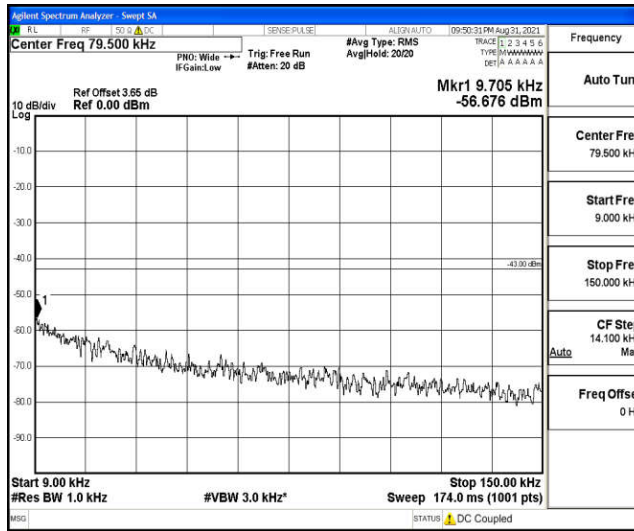

Band4-15MHz-16QAM-20325-1RB#0-Range1:0.009~0.15MHz

Band4-15MHz-16QAM-20325-1RB#0-Range2:0.15~30MHz