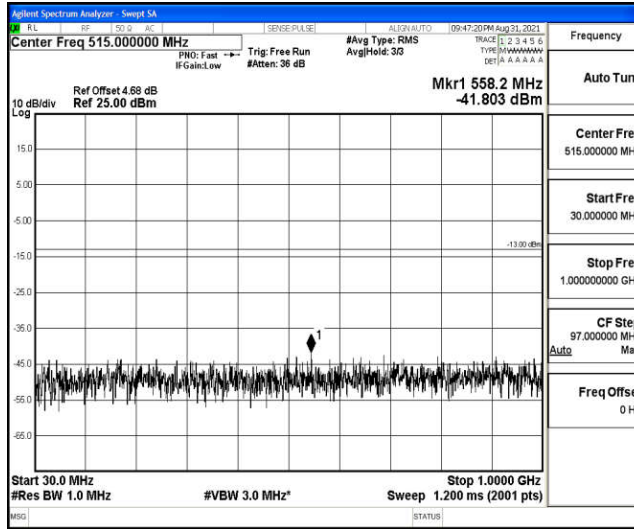

Band4-15MHz-16QAM-20025-1RB#0-Range1:0.009~0.15MHz

Band4-15MHz-16QAM-20025-1RB#0-Range2:0.15~30MHz

Band4-15MHz-16QAM-20175-1RB#0-Range1:0.009~0.15MHz

Band4-15MHz-16QAM-20175-1RB#0-Range2:0.15~30MHz

Band4-15MHz-16QAM-20175-1RB#0-Range3:30~1000MHz