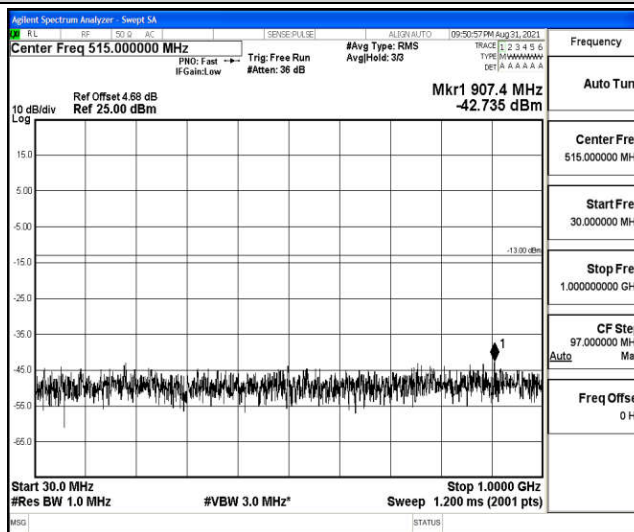

Band4-15MHz-16QAM-20175-1RB#0-Range4:1000~10000MHz

Band4-15MHz-16QAM-20175-1RB#0-Range5:10000~20000MHz

Band4-15MHz-16QAM-20325-1RB#0-Range1:0.009~0.15MHz

Band4-15MHz-16QAM-20325-1RB#0-Range2:0.15~30MHz

Band4-15MHz-16QAM-20325-1RB#0-Range3:30~1000MHz