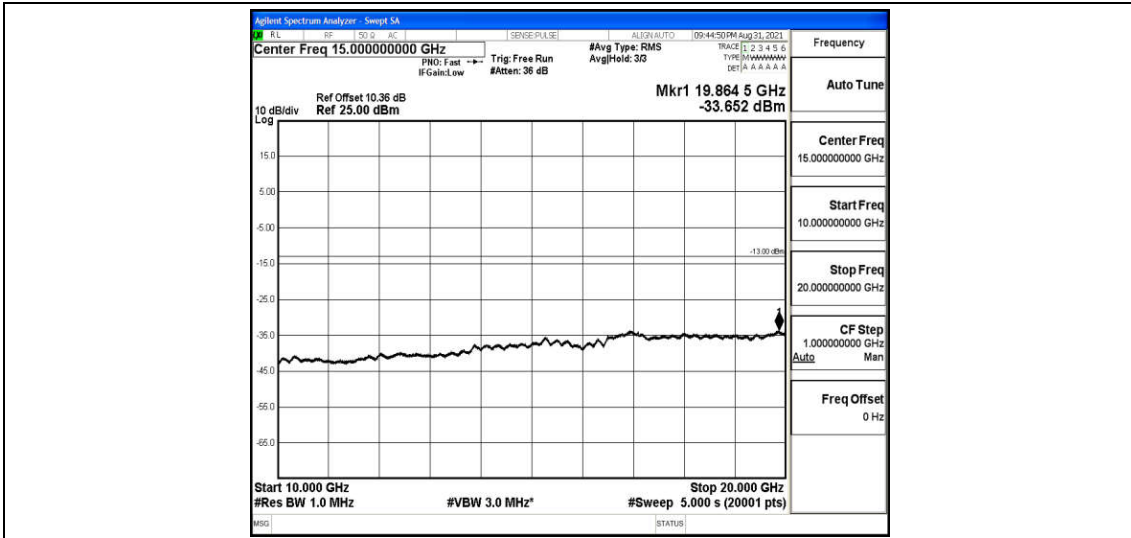

Band4-15MHz-QPSK-20175-1RB#0-Range1:0.009~0.15MHz

Band4-15MHz-QPSK-20175-1RB#0-Range2:0.15~30MHz

Band4-15MHz-QPSK-20175-1RB#0-Range3:30~1000MHz

Band4-15MHz-QPSK-20175-1RB#0-Range4:1000~10000MHz

Band4-15MHz-QPSK-20175-1RB#0-Range5:10000~20000MHz

Band4-15MHz-QPSK-20325-1RB#0-Range1:0.009~0.15MHz

Band4-15MHz-QPSK-20325-1RB#0-Range2:0.15~30MHz

Band4-15MHz-QPSK-20325-1RB#0-Range3:30~1000MHz

Band4-15MHz-QPSK-20325-1RB#0-Range4:1000~10000MHz

Band4-15MHz-QPSK-20325-1RB#0-Range5:10000~20000MHz

Band4-15MHz-16QAM-20025-1RB#0-Range1:0.009~0.15MHz

Band4-15MHz-16QAM-20025-1RB#0-Range2:0.15~30MHz

Band4-15MHz-16QAM-20175-1RB#0-Range1:0.009~0.15MHz

Band4-15MHz-16QAM-20175-1RB#0-Range2:0.15~30MHz

Band4-15MHz-16QAM-20175-1RB#0-Range3:30~1000MHz