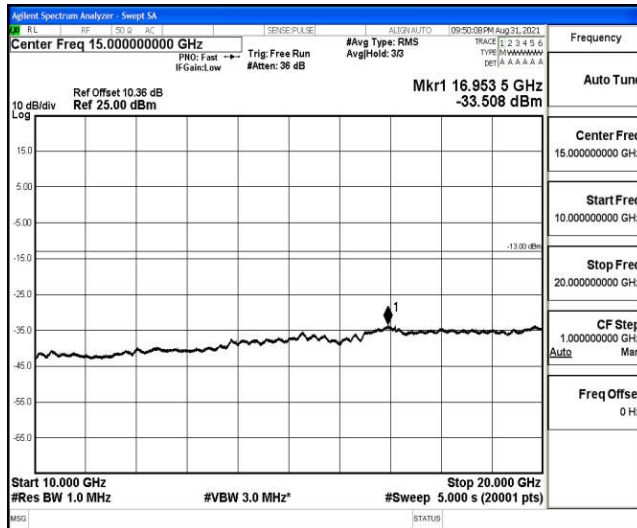

Band4-15MHz-QPSK-20325-1RB#0-Range1:0.009~0.15MHz

Band4-15MHz-QPSK-20325-1RB#0-Range2:0.15~30MHz

Band4-15MHz-QPSK-20325-1RB#0-Range3:30~1000MHz

Band4-15MHz-QPSK-20325-1RB#0-Range4:1000~10000MHz

Band4-15MHz-QPSK-20325-1RB#0-Range5:10000~20000MHz

Band4-15MHz-16QAM-20025-1RB#0-Range1:0.009~0.15MHz

Band4-15MHz-16QAM-20025-1RB#0-Range2:0.15~30MHz

Band4-15MHz-16QAM-20175-1RB#0-Range1:0.009~0.15MHz

Band4-15MHz-16QAM-20175-1RB#0-Range2:0.15~30MHz

Band4-15MHz-16QAM-20175-1RB#0-Range3:30~1000MHz