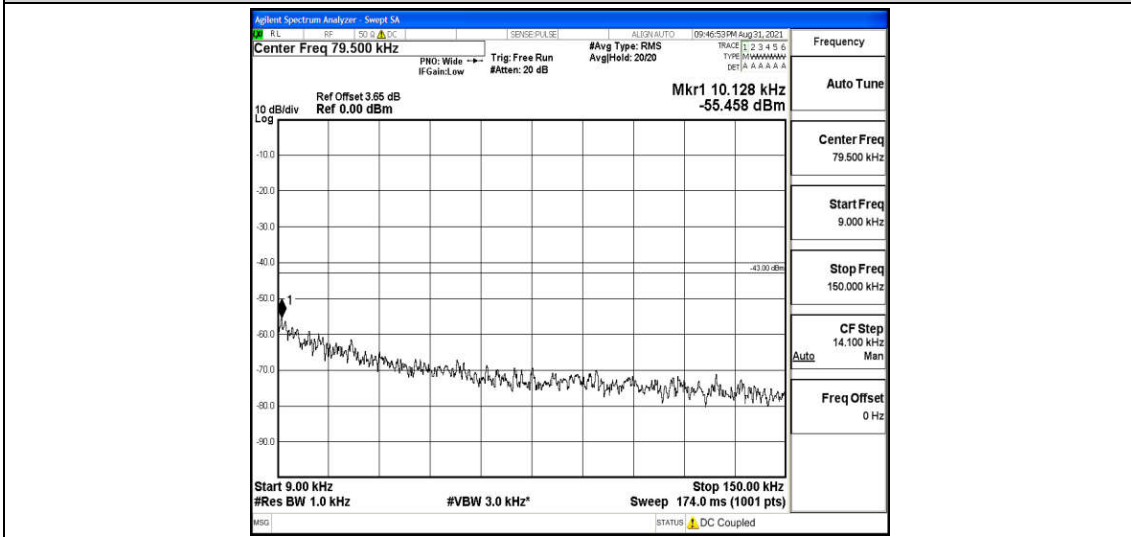

Band4-15MHz-16QAM-20025-1RB#0-Range1:0.009~0.15MHz

Band4-15MHz-16QAM-20025-1RB#0-Range2:0.15~30MHz

Band4-15MHz-16QAM-20175-1RB#0-Range1:0.009~0.15MHz

Band4-15MHz-16QAM-20175-1RB#0-Range2:0.15~30MHz

Band4-15MHz-16QAM-20175-1RB#0-Range3:30~1000MHz