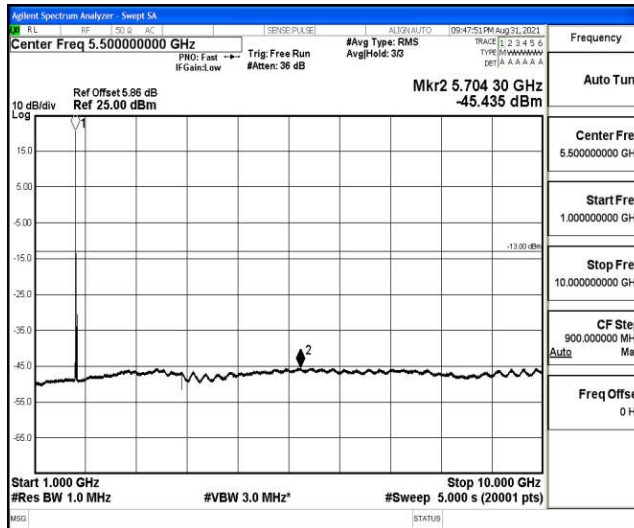

Band4-15MHz-16QAM-20025-1RB#0-Range1:0.009~0.15MHz

Band4-15MHz-16QAM-20025-1RB#0-Range2:0.15~30MHz

Band4-15MHz-16QAM-20175-1RB#0-Range1:0.009~0.15MHz

Band4-15MHz-16QAM-20175-1RB#0-Range2:0.15~30MHz

Band4-15MHz-16QAM-20175-1RB#0-Range3:30~1000MHz

Band4-15MHz-16QAM-20175-1RB#0-Range4:1000~10000MHz

Band4-15MHz-16QAM-20175-1RB#0-Range5:10000~20000MHz

Band4-15MHz-16QAM-20325-1RB#0-Range1:0.009~0.15MHz

Band4-15MHz-16QAM-20325-1RB#0-Range2:0.15~30MHz

Band4-15MHz-16QAM-20325-1RB#0-Range3:30~1000MHz