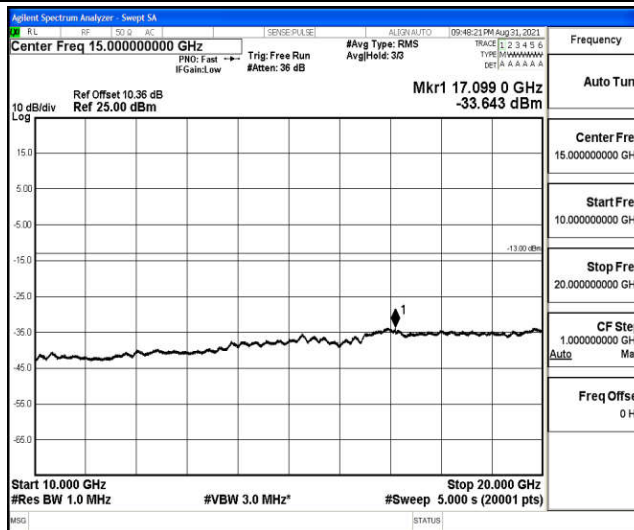

Band4-15MHz-16QAM-20025-1RB#0-Range1:0.009~0.15MHz

Band4-15MHz-16QAM-20025-1RB#0-Range2:0.15~30MHz

Band4-15MHz-16QAM-20175-1RB#0-Range1:0.009~0.15MHz

Band4-15MHz-16QAM-20175-1RB#0-Range2:0.15~30MHz

Band4-15MHz-16QAM-20175-1RB#0-Range3:30~1000MHz

Band4-15MHz-16QAM-20175-1RB#0-Range4:1000~10000MHz

Band4-15MHz-16QAM-20175-1RB#0-Range5:10000~20000MHz

Band4-15MHz-16QAM-20325-1RB#0-Range1:0.009~0.15MHz

Band4-15MHz-16QAM-20325-1RB#0-Range2:0.15~30MHz

Band4-15MHz-16QAM-20325-1RB#0-Range3:30~1000MHz