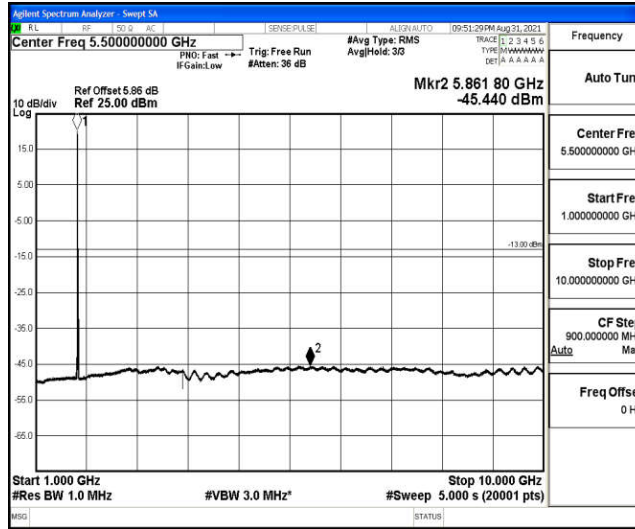

Band4-15MHz-16QAM-20325-1RB#0-Range4:1000~10000MHz

Band4-15MHz-16QAM-20325-1RB#0-Range5:10000~20000MHz