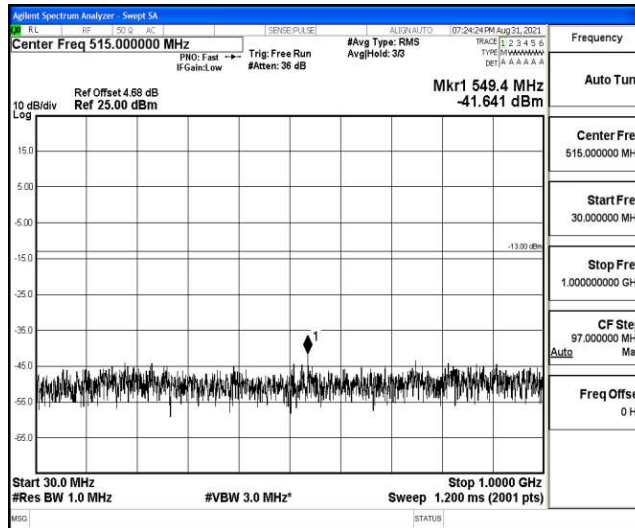

Band4-5MHz-16QAM-20175-1RB#0-Range3:30~1000MHz

Band4-5MHz-16QAM-20175-1RB#0-Range4:1000~10000MHz