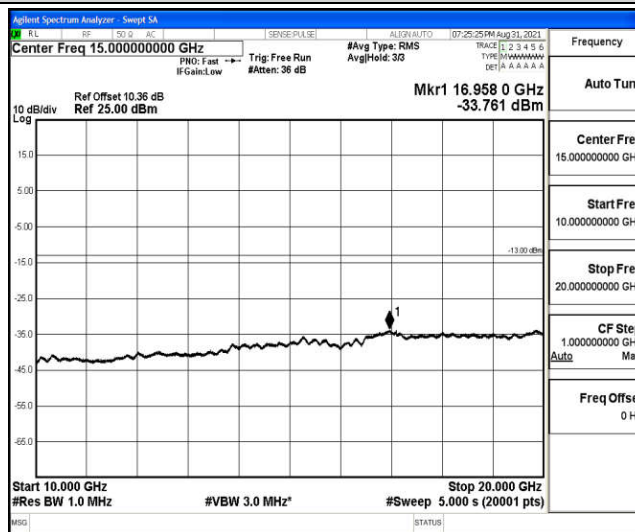

Band4-5MHz-16QAM-20175-1RB#0-Range5:10000~20000MHz

Band4-5MHz-16QAM-20375-1RB#0-Range1:0.009~0.15MHz