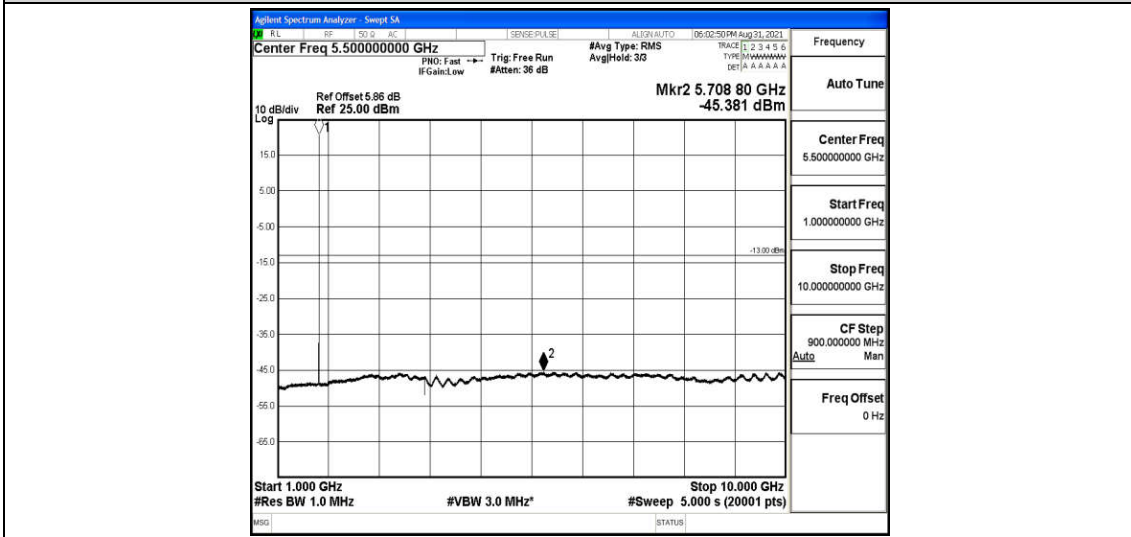

Band4-1.4MHz-16QAM-20175-1RB#0-Range4:1000~10000MHz