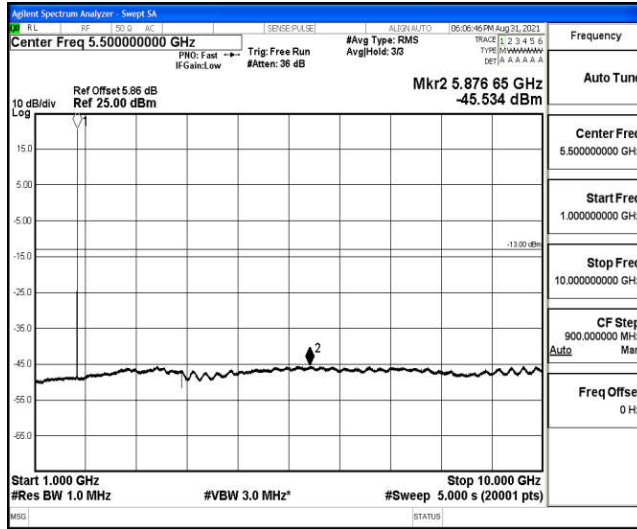

Band4-1.4MHz-16QAM-20393-1RB#0-Range4:1000~10000MHz