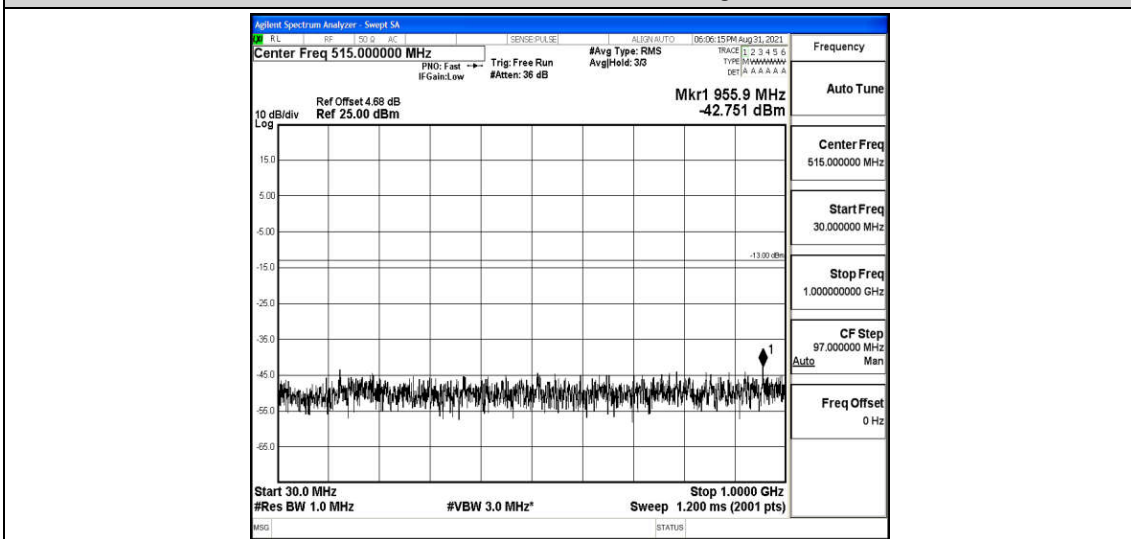

Band4-1.4MHz-16QAM-20393-1RB#0-Range3:30~1000MHz