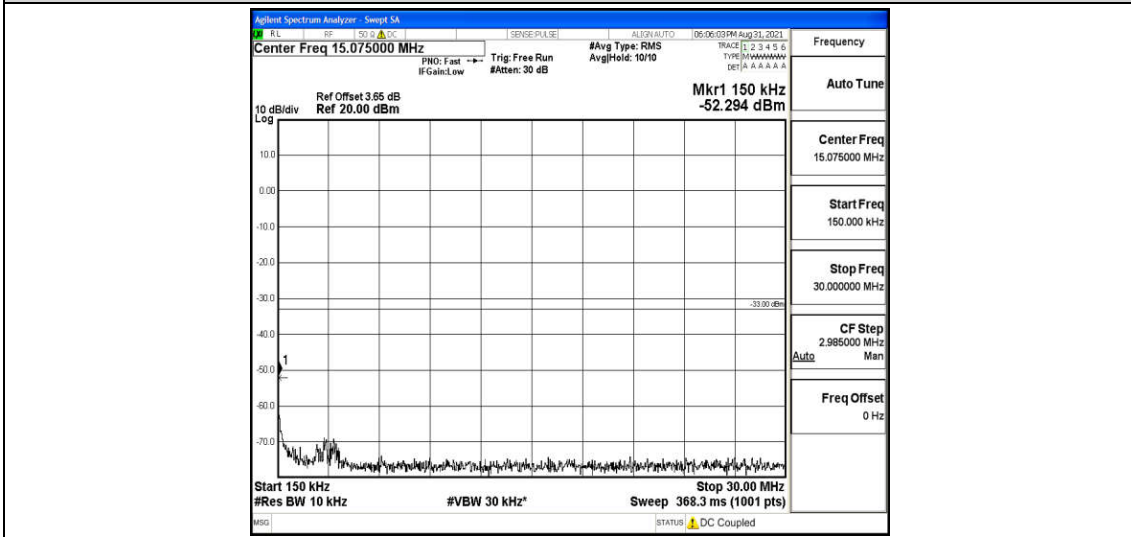

Band4-1.4MHz-16QAM-20393-1RB#0-Range2:0.15~30MHz