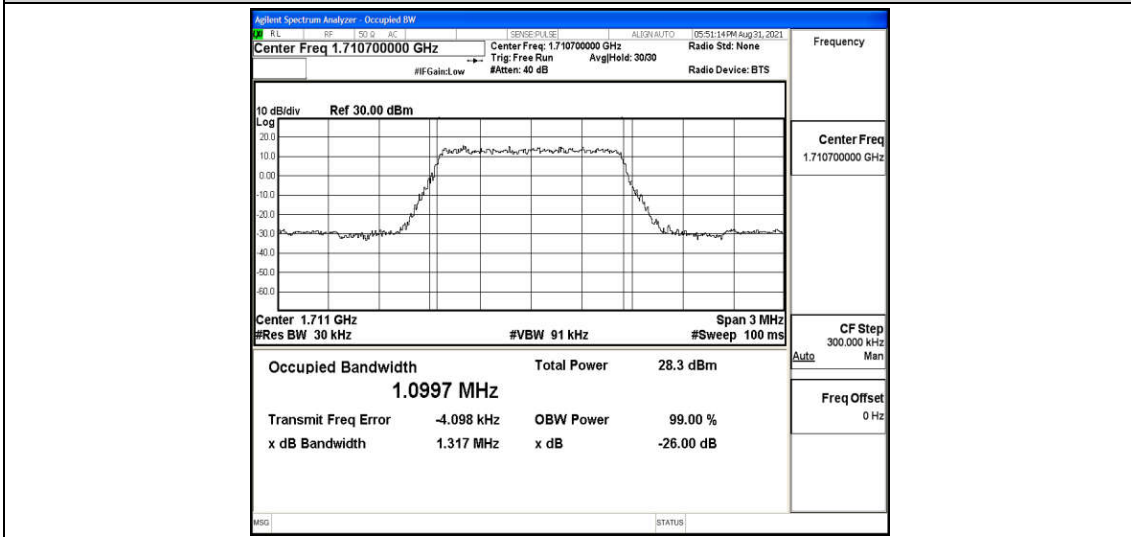

Band4-1.4MHz-16QAM-19957-6RB#0