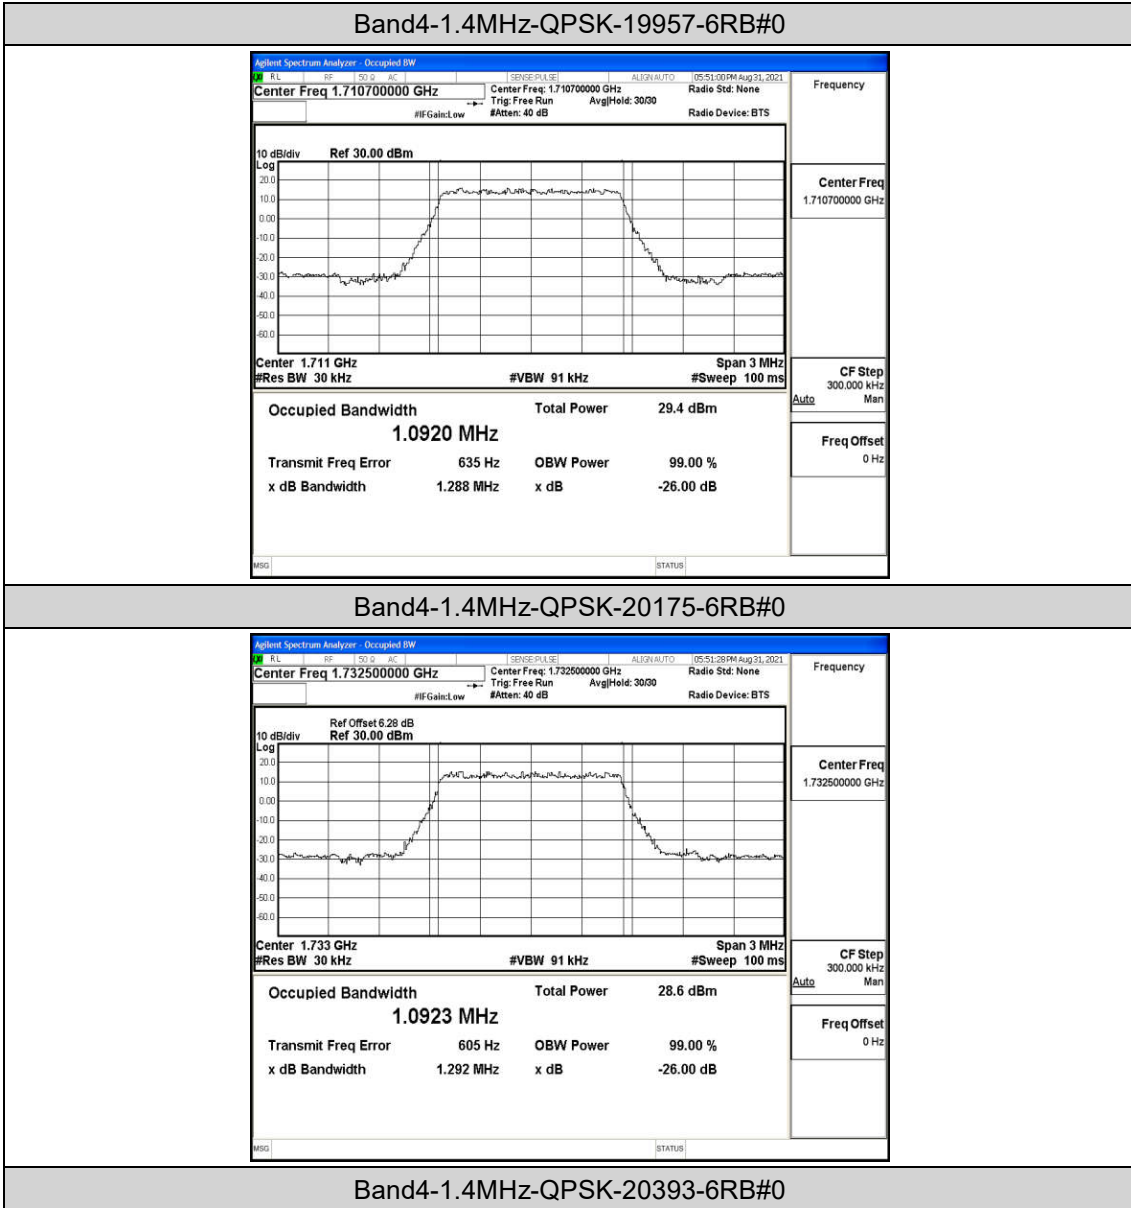

Test Graphs