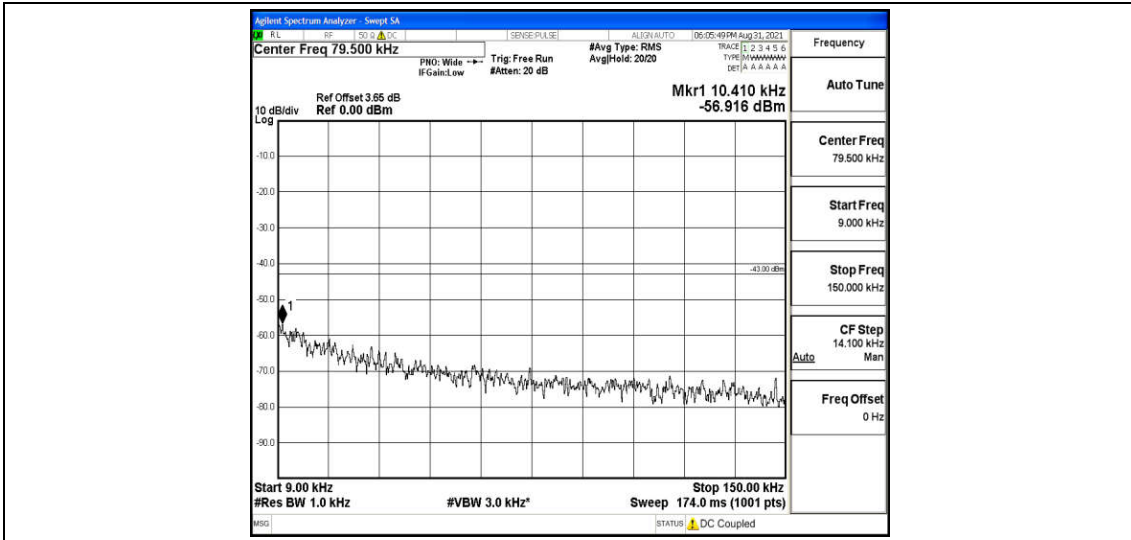

Band4-1.4MHz-16QAM-20175-1RB#0-Range2:0.15~30MHz

Band4-1.4MHz-16QAM-20175-1RB#0-Range3:30~1000MHz

Band4-1.4MHz-16QAM-20175-1RB#0-Range4:1000~10000MHz

Band4-1.4MHz-16QAM-20175-1RB#0-Range5:10000~20000MHz

Band4-1.4MHz-16QAM-20393-1RB#0-Range1:0.009~0.15MHz