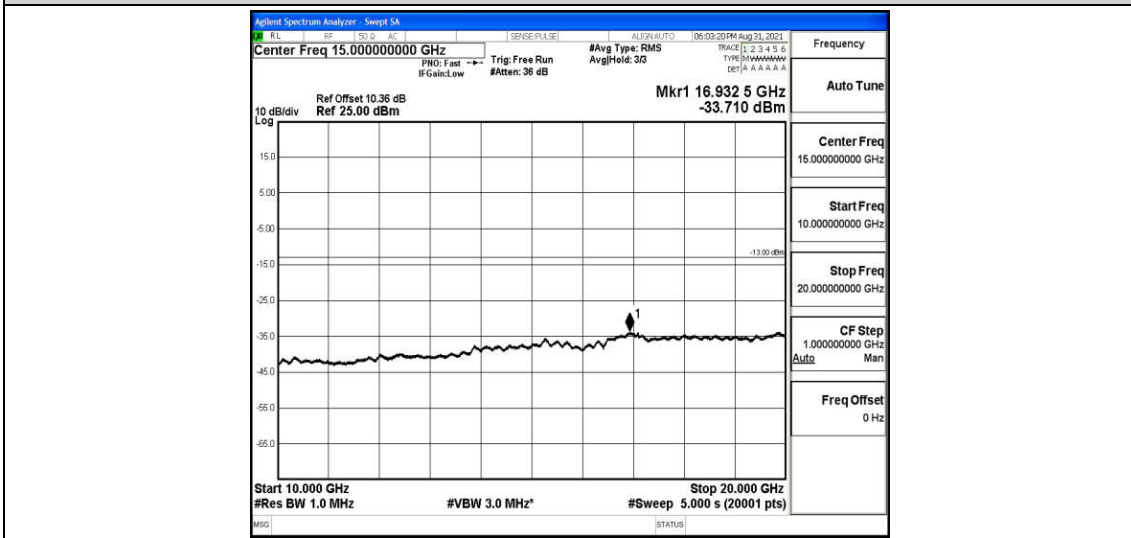

Band4-1.4MHz-16QAM-20175-1RB#0-Range2:0.15~30MHz

Band4-1.4MHz-16QAM-20175-1RB#0-Range3:30~1000MHz

Band4-1.4MHz-16QAM-20175-1RB#0-Range4:1000~10000MHz

Band4-1.4MHz-16QAM-20175-1RB#0-Range5:10000~20000MHz

Band4-1.4MHz-16QAM-20393-1RB#0-Range1:0.009~0.15MHz