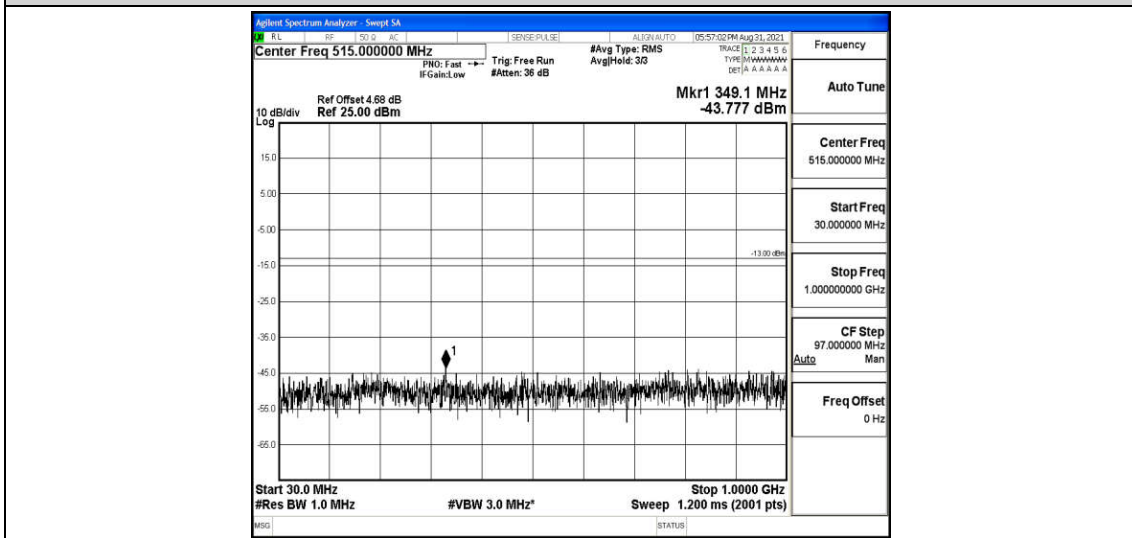

Band4-1.4MHz-QPSK-19957-1RB#0-Range3:30~1000MHz