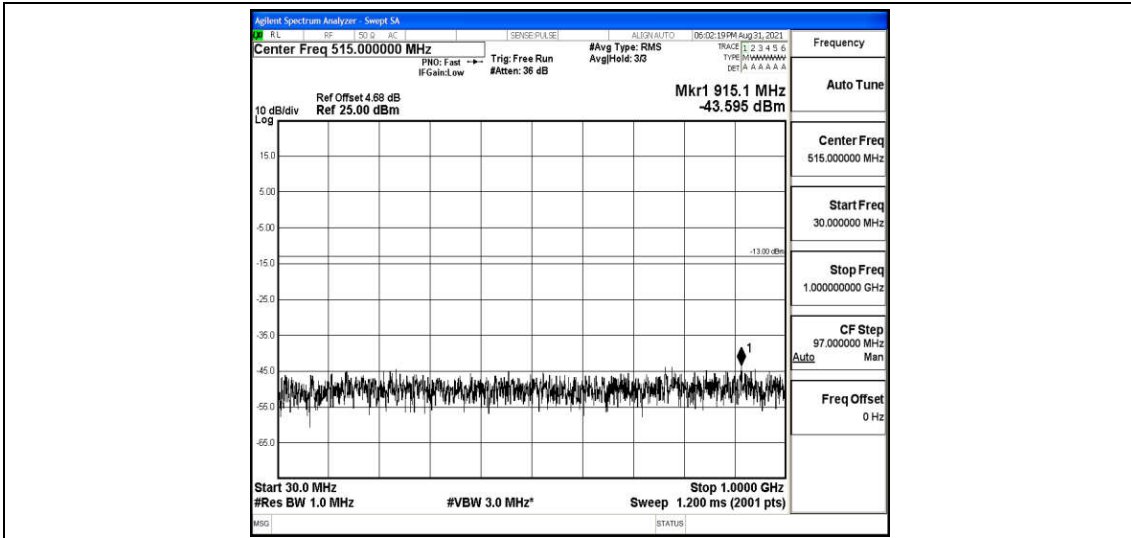

Band4-1.4MHz-16QAM-20175-1RB#0-Range3:30~1000MHz