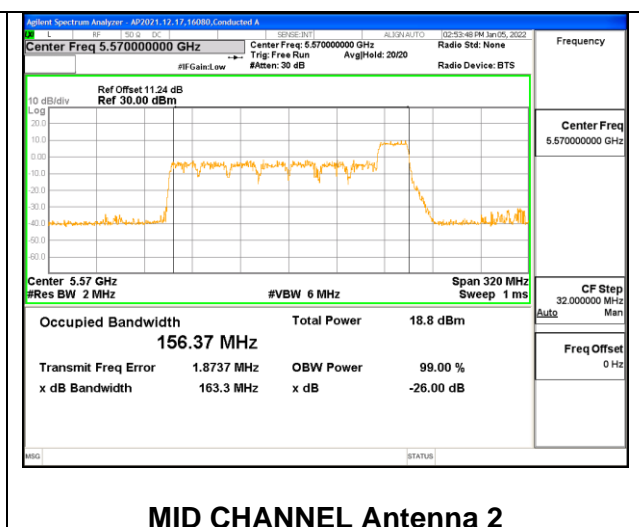

2TX Antenna 1 + Antenna 2 CDD OFDMA MODE: 242-Tones, RU Index S64

Channel	Frequency (MHz)	99% Bandwidth Chain 0 (MHz)	99% Bandwidth Chain 1 (MHz)
Mid	5570	156.90	156.37