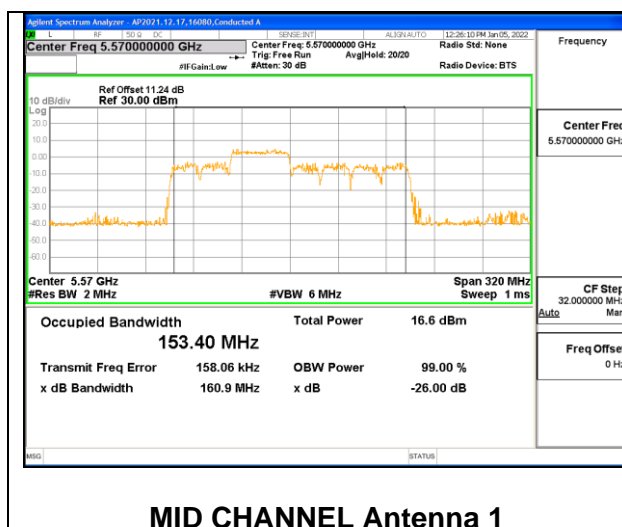

2TX Antenna 1 + Antenna 2 CDD OFDMA MODE: 484-Tones, RU Index 66

Channel	Frequency (MHz)	99% Bandwidth Chain 0 (MHz)	99% Bandwidth Chain 1 (MHz)
Mid	5570	153.40	153.86