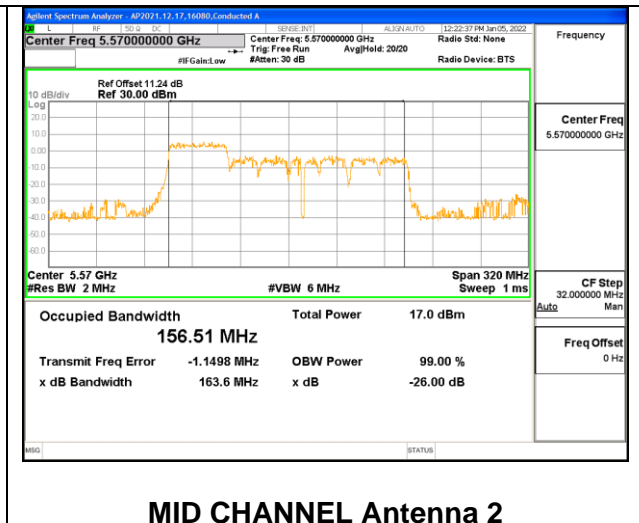

2TX Antenna 1 + Antenna 2 CDD OFDMA MODE: 484-Tones, RU Index 65

Channel	Frequency (MHz)	99% Bandwidth Chain 0 (MHz)	99% Bandwidth Chain 1 (MHz)
Mid	5570	156.33	156.51