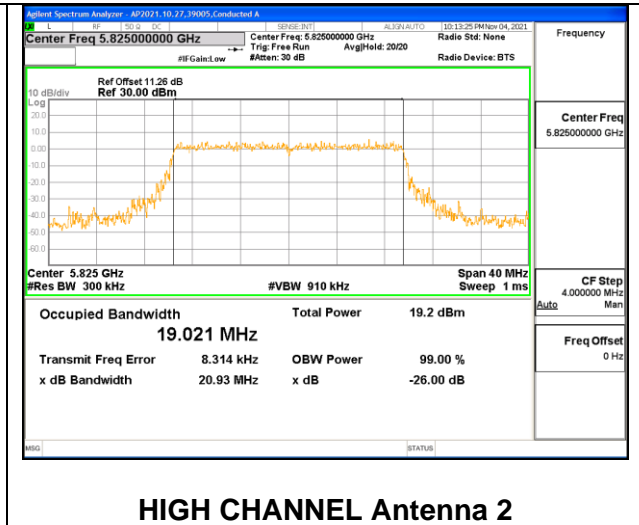

9.3.18. 802.11ax HE20 MODE 2TX IN THE 5.8GHz BAND

2TX Antenna 1 + Antenna 2 CDD OFDMA MODE: 242-Tones, RU Index 61

Channel	Frequency (MHz)	99% Bandwidth	99% Bandwidth
		Chain 0 (MHz)	Chain 1 (MHz)
High	5825	19.027	19.021