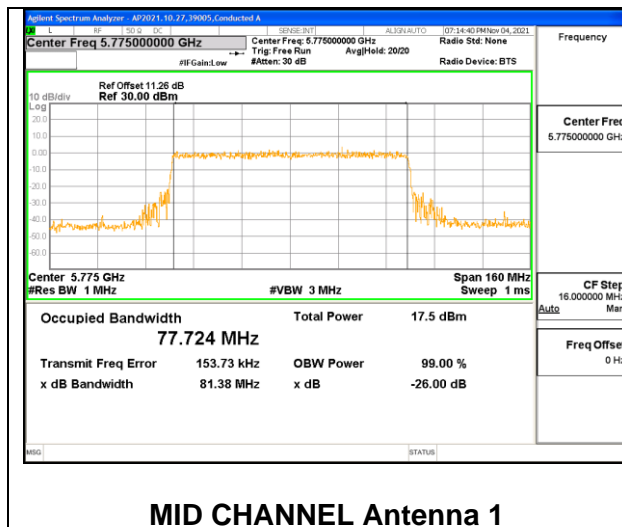

9.3.21. 802.11ax HE80 MODE 2TX IN THE 5.8GHz BAND

2TX Antenna 1 + Antenna 2 CDD OFDMA MODE: 996-Tones, RU Index 67

Channel	Frequency (MHz)	99% Bandwidth Chain 0 (MHz)	99% Bandwidth Chain 1 (MHz)
Mid	5775	77.724	77.468