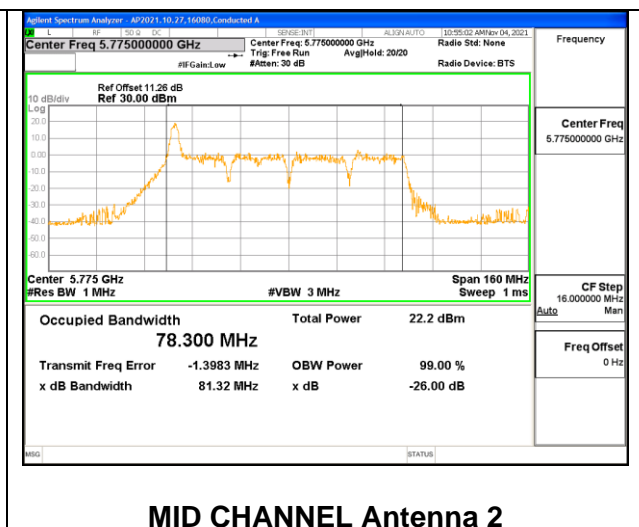

2TX Antenna 1 + Antenna 2 CDD OFDMA MODE: 26-Tones, RU Index 0

Channel	Frequency (MHz)	99% Bandwidth Chain 0 (MHz)	99% Bandwidth Chain 1 (MHz)
Mid	5775	78.598	78.300