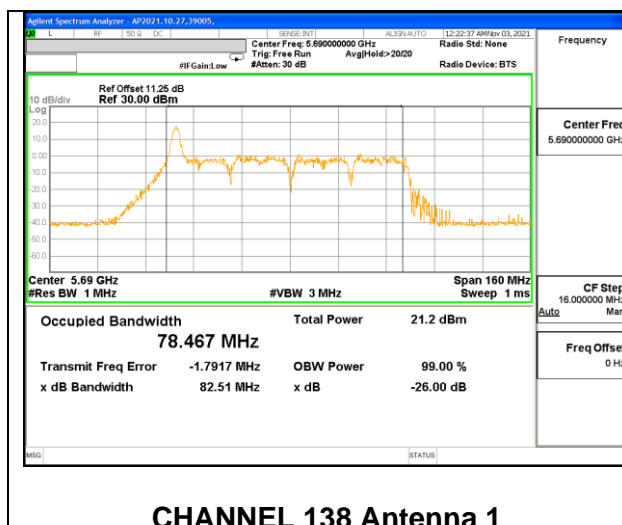

2TX Antenna 1 + Antenna 2 CDD OFDMA MODE: 26-Tones, RU Index 0

Channel	Frequency (MHz)	99% Bandwidth Chain 0 (MHz)	99% Bandwidth Chain 1 (MHz)
138	5690	78.467	78.336