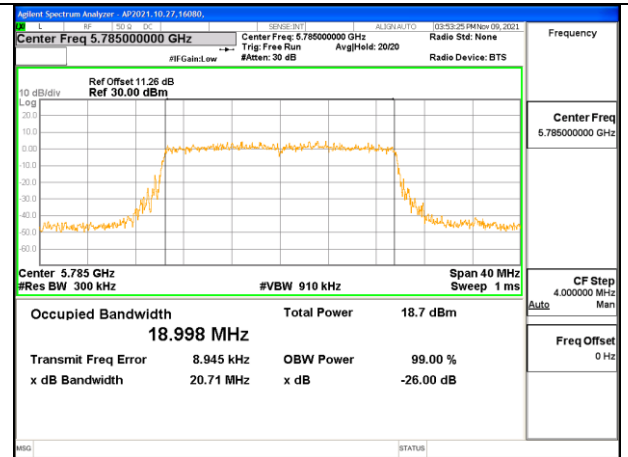

MID CHANNEL