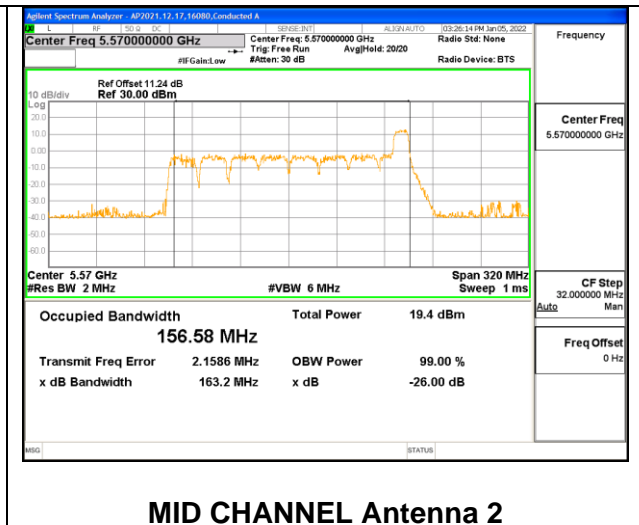

2TX Antenna 1 + Antenna 2 CDD OFDMA MODE: 106-Tones, RU Index S60

Channel	Frequency (MHz)	99% Bandwidth Chain 0 (MHz)	99% Bandwidth Chain 1 (MHz)
Mid	5570	156.14	156.58