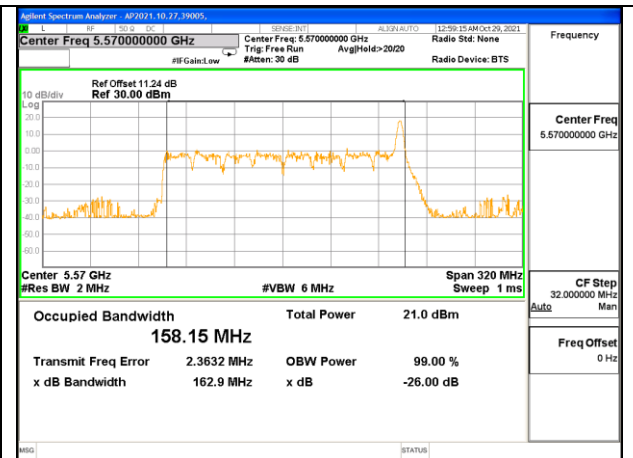

MID CHANNEL Antenna 2