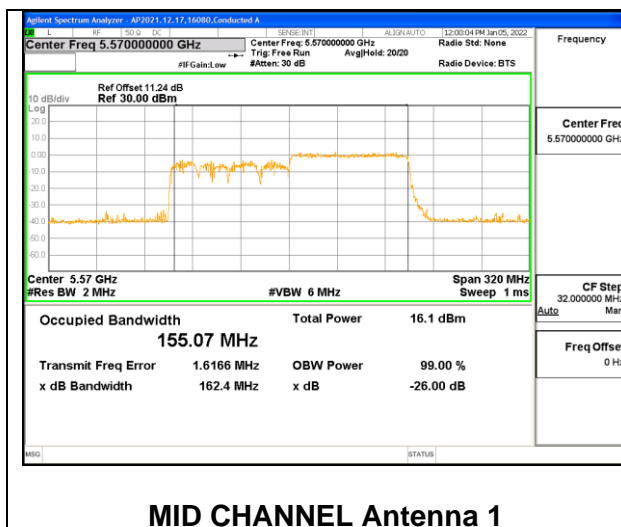

2TX Antenna 1 + Antenna 2 CDD OFDMA MODE: 996-Tones, RU Index S67

Channel	Frequency (MHz)	99% Bandwidth Chain 0 (MHz)	99% Bandwidth Chain 1 (MHz)
Mid	5570	155.07	155.43