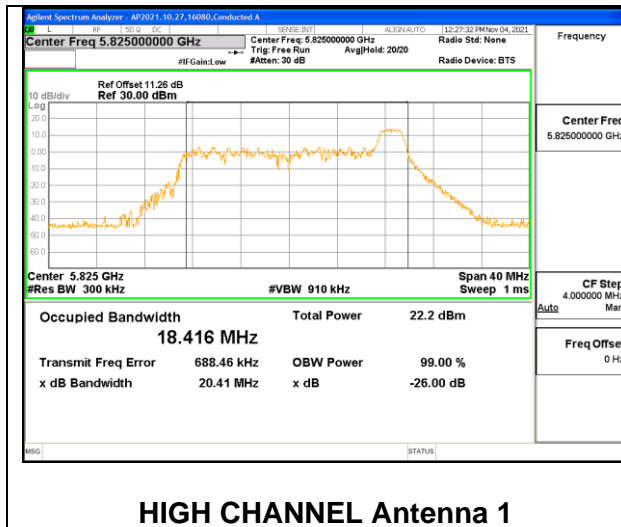

2TX Antenna 1 + Antenna 2 CDD OFDMA MODE: 26-Tones, RU Index 8

Channel	Frequency (MHz)	99% Bandwidth	99% Bandwidth
		Chain 0 (MHz)	Chain 1 (MHz)
High	5825	18.416	18.197