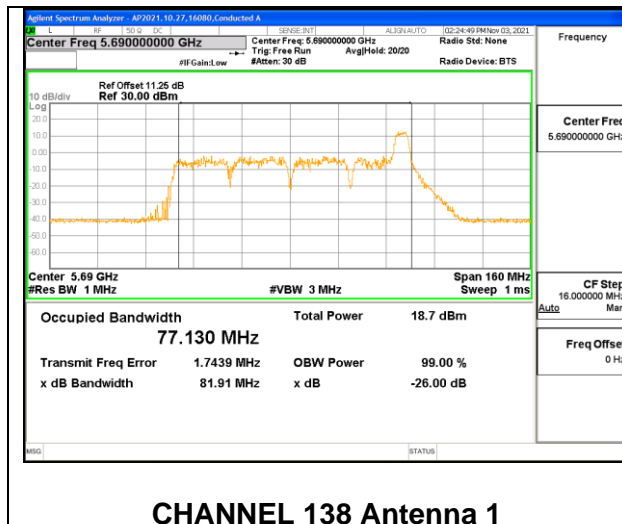

**2TX Antenna 1 + Antenna 2 CDD OFDMA MODE: 52-Tones, RU Index 52**

Channel	Frequency (MHz)	99% Bandwidth Chain 0 (MHz)	99% Bandwidth Chain 1 (MHz)
138	5690	77.130	77.630

**2TX Antenna 1 + Antenna 2 CDD OFDMA MODE: 26-Tones, RU Index 0**