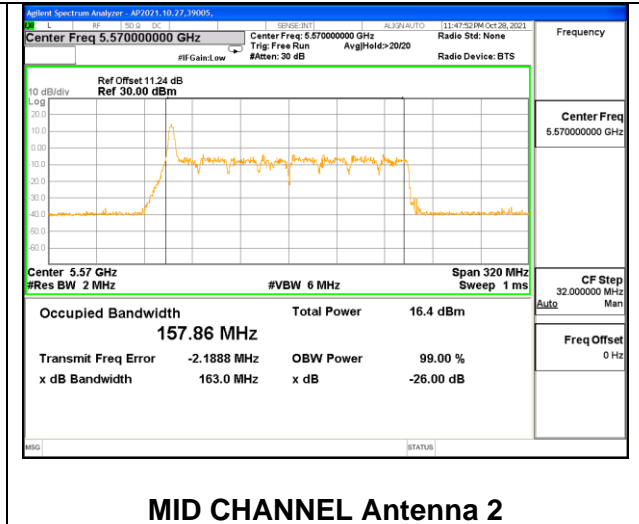

2TX Antenna 1 + Antenna 2 CDD OFDMA MODE: 26-Tones, RU Index 0

Channel	Frequency (MHz)	99% Bandwidth Chain 0 (MHz)	99% Bandwidth Chain 1 (MHz)
Mid	5570	157.90	157.86