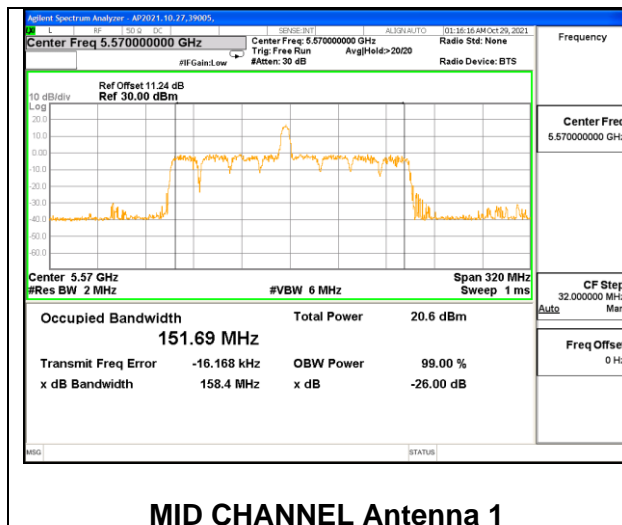

2TX Antenna 1 + Antenna 2 CDD OFDMA MODE: 52-Tones, RU Index 52

Channel	Frequency (MHz)	99% Bandwidth Chain 0 (MHz)	99% Bandwidth Chain 1 (MHz)
Mid	5570	151.69	152.18