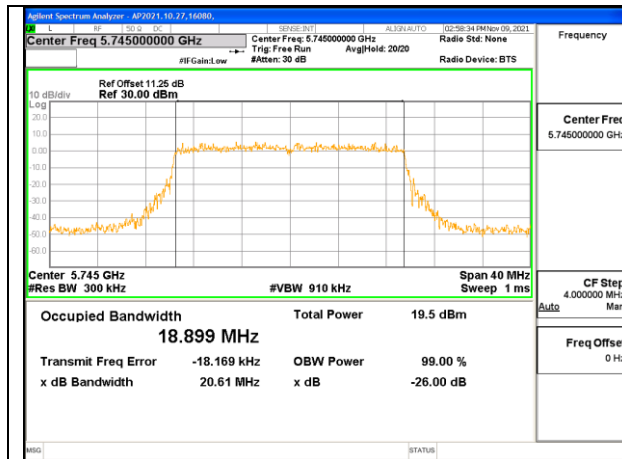

9.3.17. 802.11ax HE20 MODE 1TX IN THE 5.8GHZ BAND

1TX Antenna 1 OFDM MODE: SU, Single User

Channel	Frequency (MHz)	99% Bandwidth (MHz)
Low	5745	18.899
Mid	5785	18.928
High	5825	18.910

LOW CHANNEL