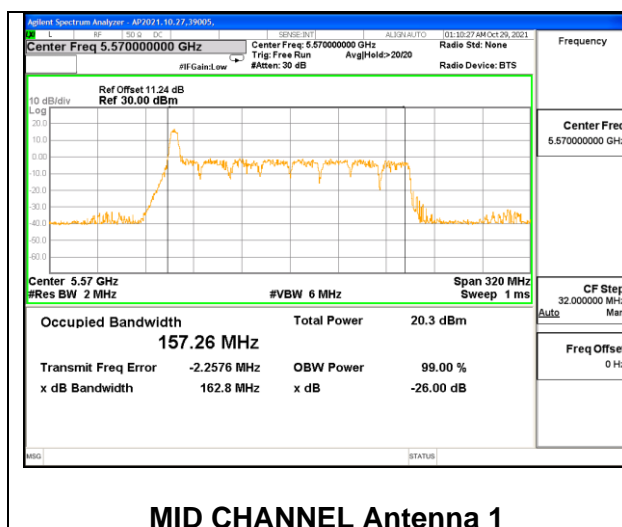

2TX Antenna 1 + Antenna 2 CDD OFDMA MODE: 52-Tones, RU Index 37

Channel	Frequency (MHz)	99% Bandwidth Chain 0 (MHz)	99% Bandwidth Chain 1 (MHz)
Mid	5570	157.26	153.96