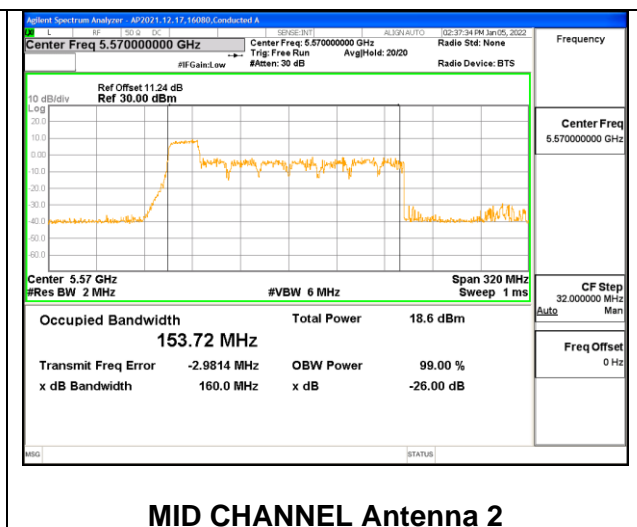

2TX Antenna 1 + Antenna 2 CDD OFDMA MODE: 242-Tones, RU Index 61

Channel	Frequency (MHz)	99% Bandwidth Chain 0 (MHz)	99% Bandwidth Chain 1 (MHz)
Mid	5570	156.28	153.72