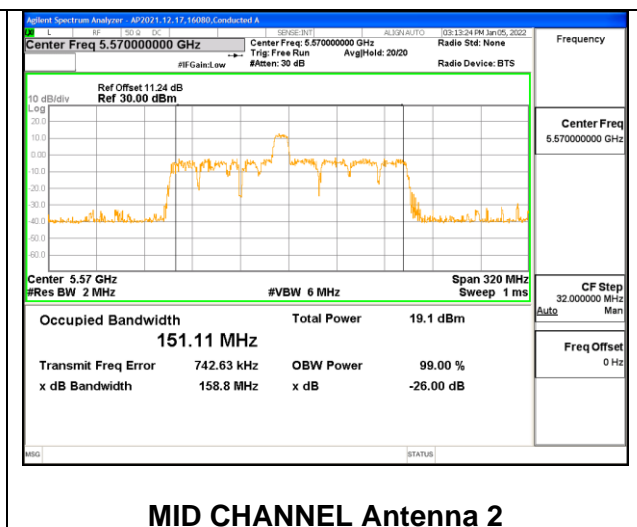

2TX Antenna 1 + Antenna 2 CDD OFDMA MODE: 106-Tones, RU Index 60

Channel	Frequency (MHz)	99% Bandwidth Chain 0 (MHz)	99% Bandwidth Chain 1 (MHz)
Mid	5570	153.05	151.11