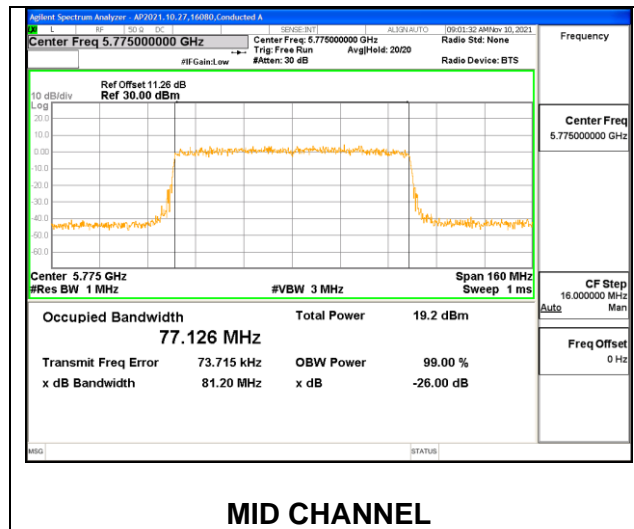

9.3.20. 802.11ax HE80 MODE 1TX IN THE 5.8GHz BAND

1TX Antenna 1 OFDM MODE: SU, Single User

Channel	Frequency	99% Bandwidth
	(MHz)	(MHz)
Mid	5775	77.126