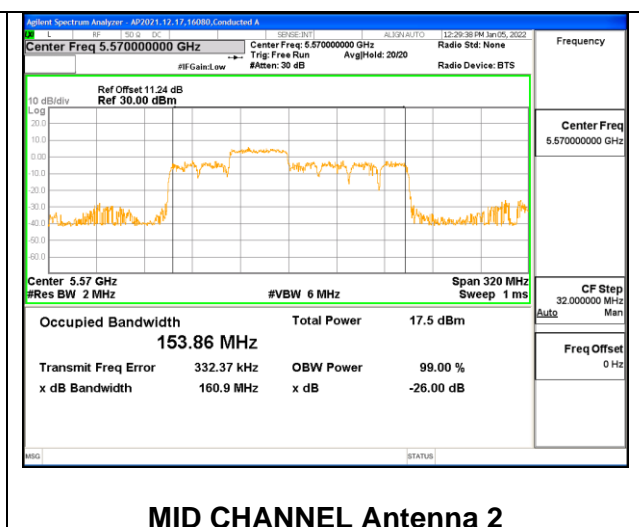

2TX Antenna 1 + Antenna 2 CDD OFDMA MODE: 484-Tones, RU Index 66

Channel	Frequency (MHz)	99% Bandwidth Chain 0 (MHz)	99% Bandwidth Chain 1 (MHz)
Mid	5570	153.40	153.86