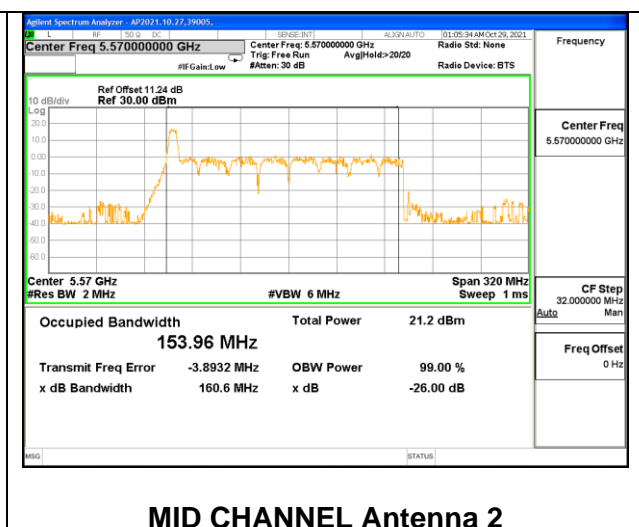

2TX Antenna 1 + Antenna 2 CDD OFDMA MODE: 52-Tones, RU Index 37

Channel	Frequency (MHz)	99% Bandwidth Chain 0 (MHz)	99% Bandwidth Chain 1 (MHz)
Mid	5570	157.26	153.96