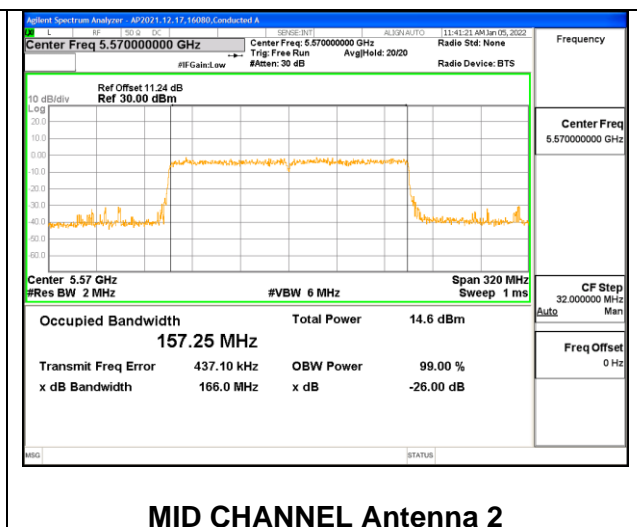

2TX Antenna 1 + Antenna 2 CDD OFDMA MODE: 2x 996-Tones, Index 68

Channel	Frequency (MHz)	99% Bandwidth Chain 0 (MHz)	99% Bandwidth Chain 1 (MHz)
Mid	5570	157.07	157.25