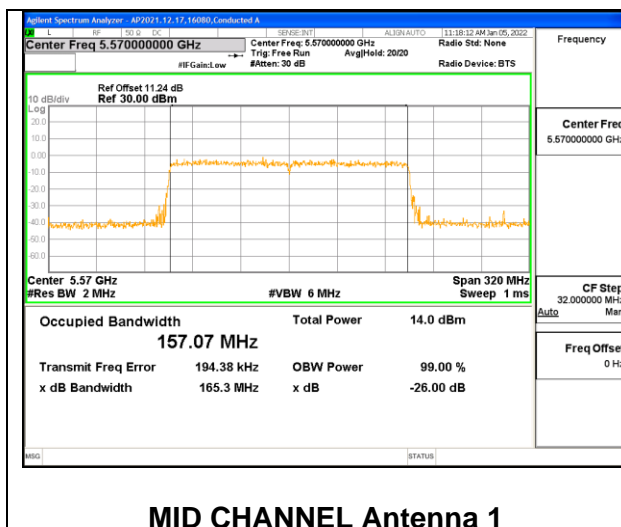

2TX Antenna 1 + Antenna 2 CDD OFDMA MODE: 2x 996-Tones, Index 68

Channel	Frequency (MHz)	99% Bandwidth Chain 0 (MHz)	99% Bandwidth Chain 1 (MHz)
Mid	5570	157.07	157.25