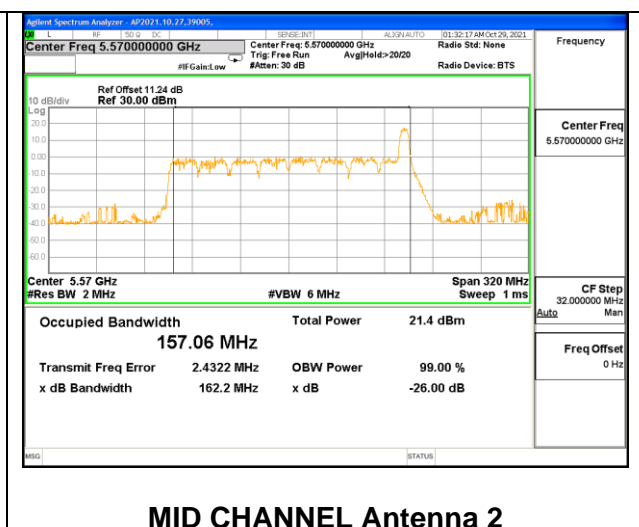

2TX Antenna 1 + Antenna 2 CDD OFDMA MODE: 52-Tones, RU Index S52

Channel	Frequency (MHz)	99% Bandwidth Chain 0 (MHz)	99% Bandwidth Chain 1 (MHz)
Mid	5570	157.25	157.06