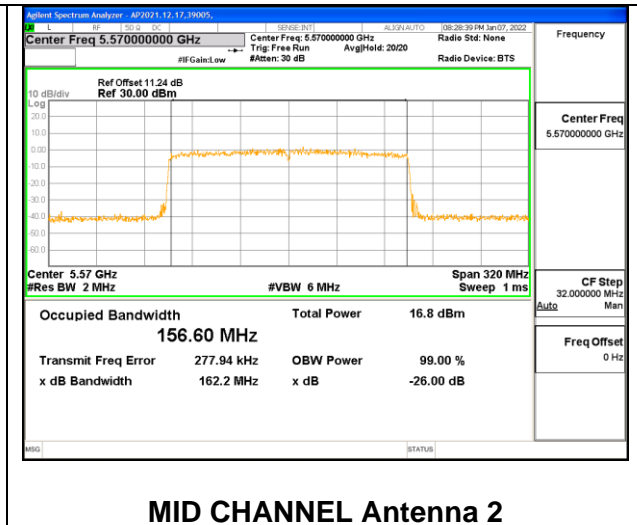

9.3.16. 802.11ax HE160 MODE 2TX IN THE 5.6GHz BAND

2TX Antenna 1 + Antenna 2 CDD OFDM MODE: SU, Single User

Channel	Frequency (MHz)	99% Bandwidth Chain 0 (MHz)	99% Bandwidth Chain 1 (MHz)
Mid	5570	156.11	156.60