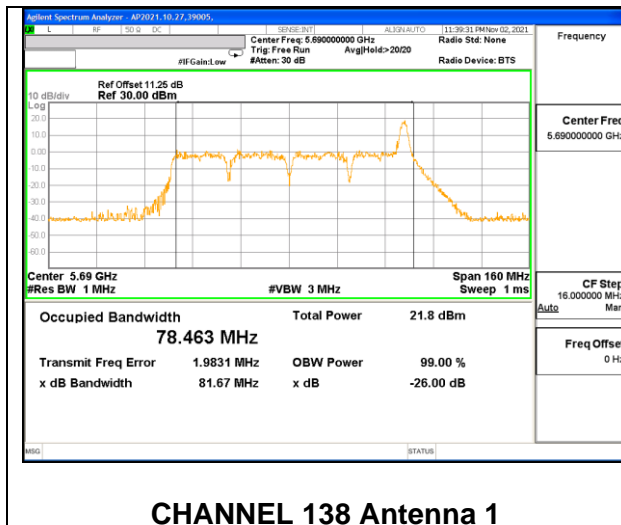

2TX Antenna 1 + Antenna 2 CDD OFDMA MODE: 26-Tones, RU Index 36

Channel	Frequency (MHz)	99% Bandwidth Chain 0 (MHz)	99% Bandwidth Chain 1 (MHz)
138	5690	78.463	78.693