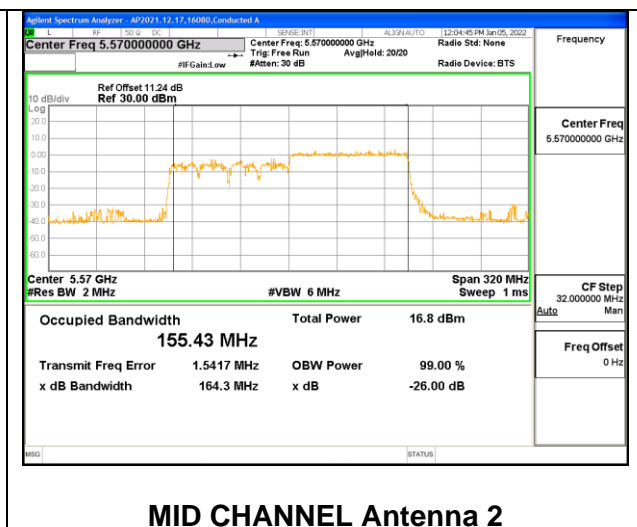

2TX Antenna 1 + Antenna 2 CDD OFDMA MODE: 996-Tones, RU Index S67

Channel	Frequency (MHz)	99% Bandwidth Chain 0 (MHz)	99% Bandwidth Chain 1 (MHz)
Mid	5570	155.07	155.43