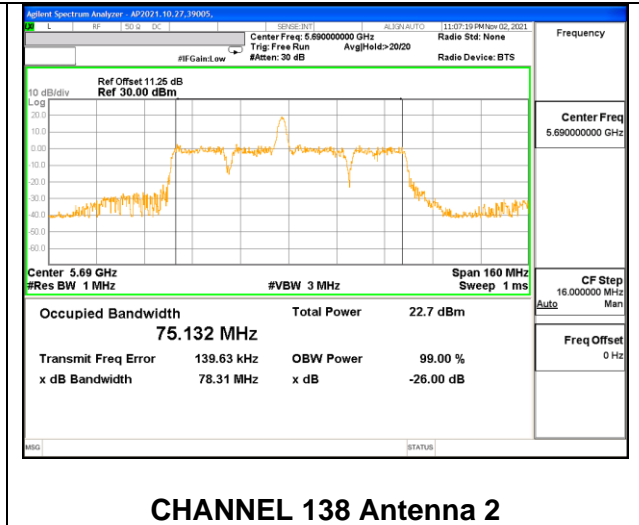

2TX Antenna 1 + Antenna 2 CDD OFDMA MODE: 26-Tones, RU Index 18

Channel	Frequency (MHz)	99% Bandwidth Chain 0 (MHz)	99% Bandwidth Chain 1 (MHz)
138	5690	75.195	75.132