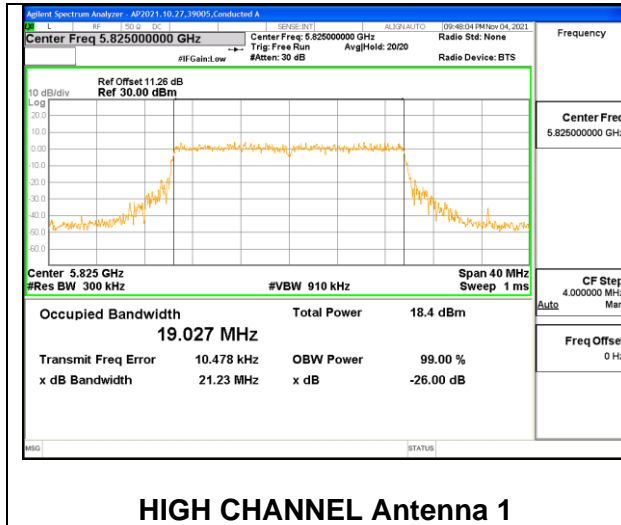

9.3.18. 802.11ax HE20 MODE 2TX IN THE 5.8GHz BAND

2TX Antenna 1 + Antenna 2 CDD OFDMA MODE: 242-Tones, RU Index 61

Channel	Frequency (MHz)	99% Bandwidth	99% Bandwidth
		Chain 0 (MHz)	Chain 1 (MHz)
High	5825	19.027	19.021