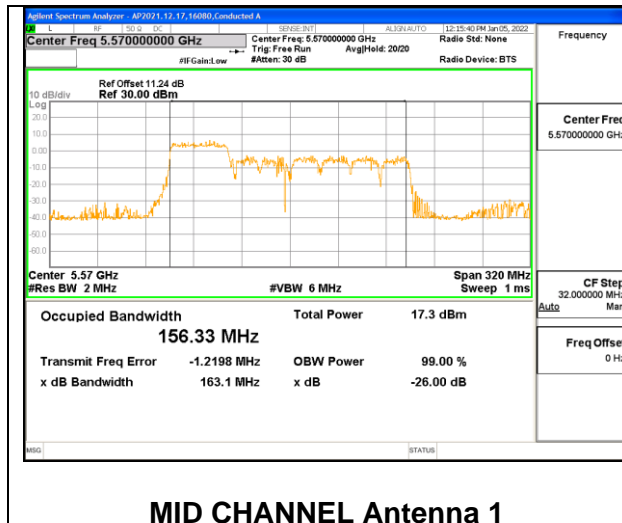

2TX Antenna 1 + Antenna 2 CDD OFDMA MODE: 484-Tones, RU Index 65

Channel	Frequency (MHz)	99% Bandwidth Chain 0 (MHz)	99% Bandwidth Chain 1 (MHz)
Mid	5570	156.33	156.51