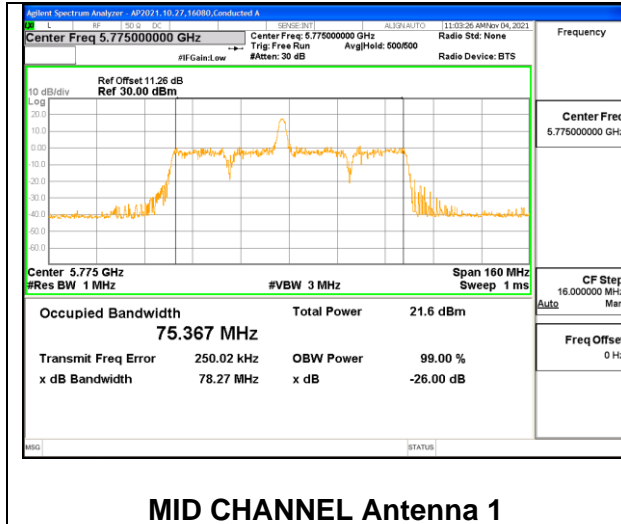

2TX Antenna 1 + Antenna 2 CDD OFDMA MODE: 26-Tones, RU Index 18

Channel	Frequency (MHz)	99% Bandwidth Chain 0 (MHz)	99% Bandwidth Chain 1 (MHz)
Mid	5775	75.367	74.830