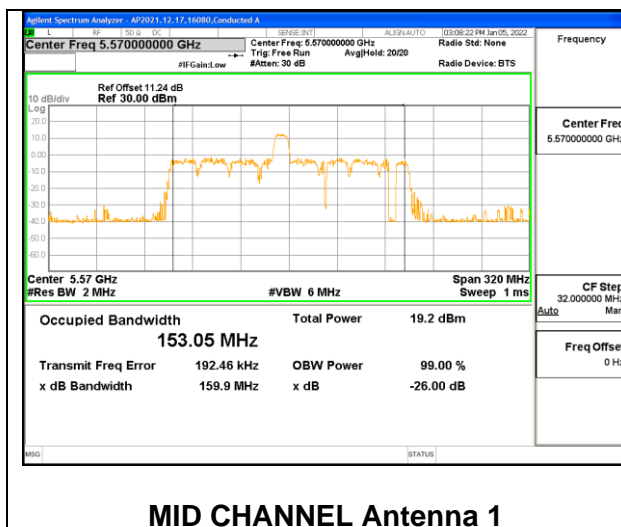

2TX Antenna 1 + Antenna 2 CDD OFDMA MODE: 106-Tones, RU Index 60

Channel	Frequency (MHz)	99% Bandwidth Chain 0 (MHz)	99% Bandwidth Chain 1 (MHz)
Mid	5570	153.05	151.11