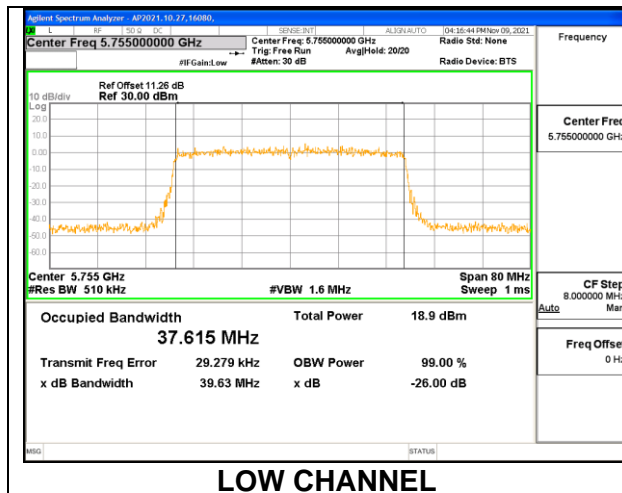

1TX Antenna 2 OFDM MODE: SU, Single User

Channel	Frequency (MHz)	99% Bandwidth (MHz)
Low	5755	37.615
High	5795	37.765