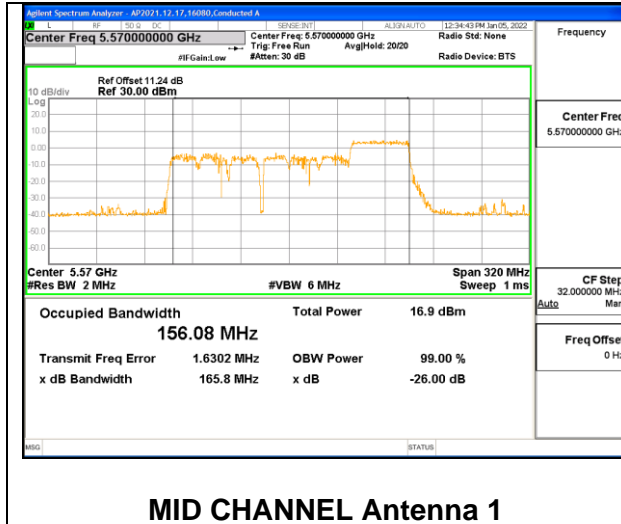

2TX Antenna 1 + Antenna 2 CDD OFDMA MODE: 484-Tones, RU Index S66

Channel	Frequency (MHz)	99% Bandwidth Chain 0 (MHz)	99% Bandwidth Chain 1 (MHz)
Mid	5570	156.08	155.83