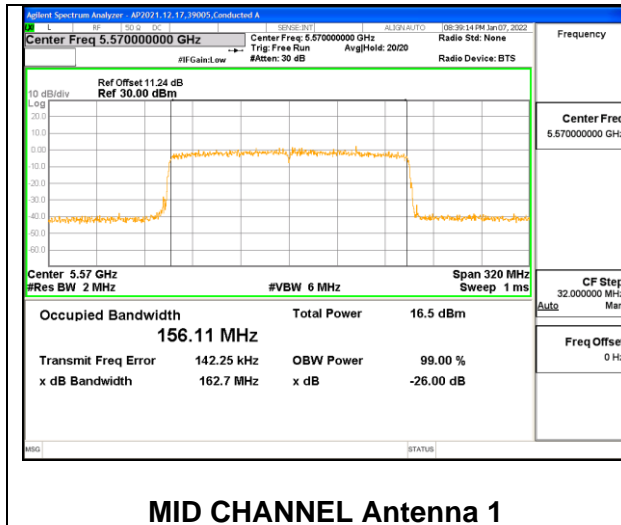

9.3.16. 802.11ax HE160 MODE 2TX IN THE 5.6GHz BAND

2TX Antenna 1 + Antenna 2 CDD OFDM MODE: SU, Single User

Channel	Frequency (MHz)	99% Bandwidth Chain 0 (MHz)	99% Bandwidth Chain 1 (MHz)
Mid	5570	156.11	156.60