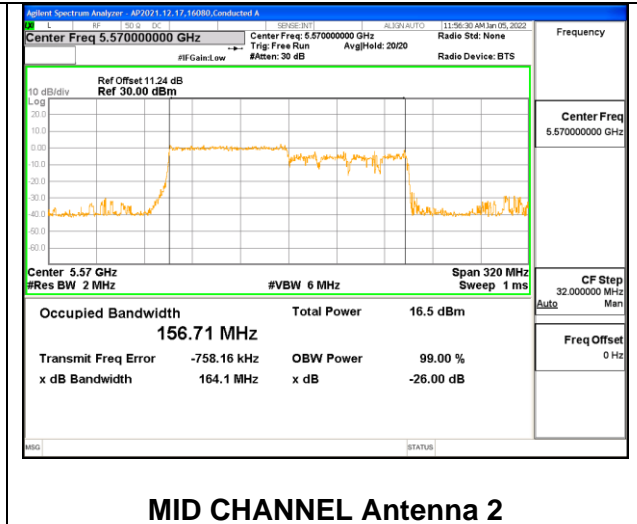

2TX Antenna 1 + Antenna 2 CDD OFDMA MODE: 996-Tones, RU Index 67

Channel	Frequency (MHz)	99% Bandwidth Chain 0 (MHz)	99% Bandwidth Chain 1 (MHz)
Mid	5570	157.13	156.71