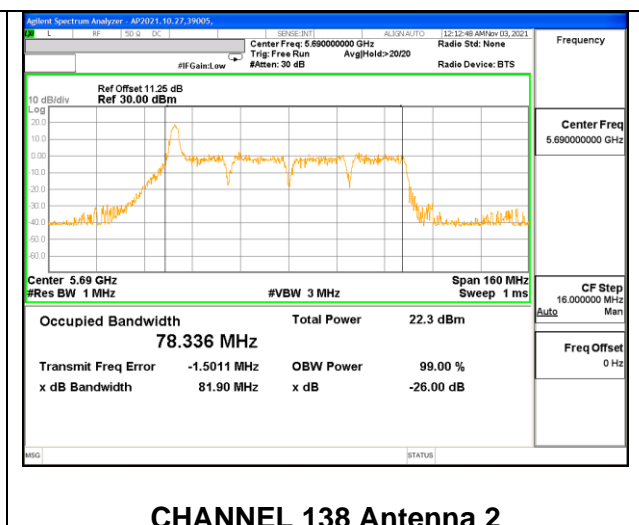

2TX Antenna 1 + Antenna 2 CDD OFDMA MODE: 26-Tones, RU Index 0

Channel	Frequency (MHz)	99% Bandwidth Chain 0 (MHz)	99% Bandwidth Chain 1 (MHz)
138	5690	78.467	78.336