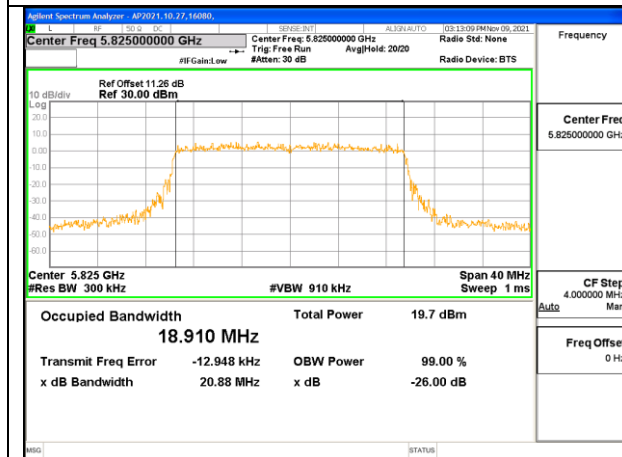

#### 1TX Antenna 1 OFDM MODE: SU, Single User

Channel	Frequency (MHz)	99% Bandwidth (MHz)
Low	5745	18.899
Mid	5785	18.928
High	5825	18.910

**LOW CHANNEL**

**MID CHANNEL**

**HIGH CHANNEL**

**INTENTIONALLY LEFT BLANK**