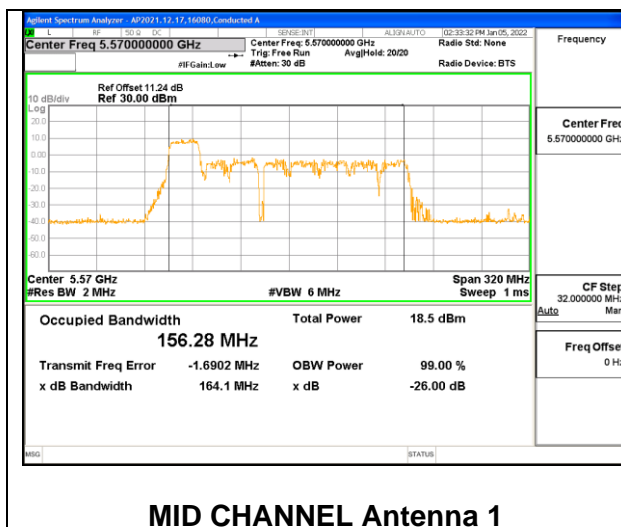

2TX Antenna 1 + Antenna 2 CDD OFDMA MODE: 242-Tones, RU Index 61

Channel	Frequency (MHz)	99% Bandwidth Chain 0 (MHz)	99% Bandwidth Chain 1 (MHz)
Mid	5570	156.28	153.72