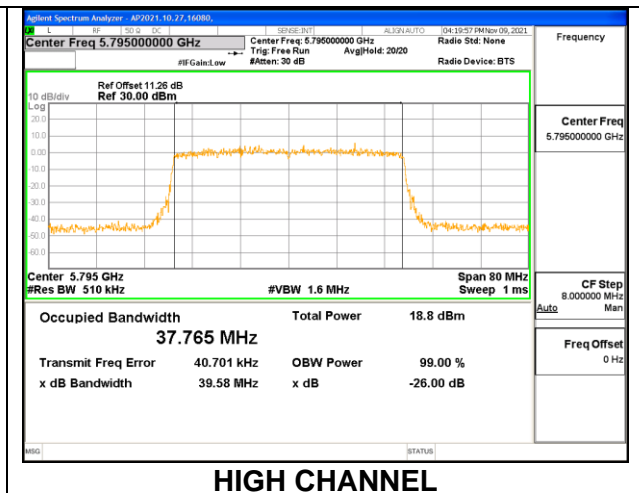

1TX Antenna 2 OFDM MODE: SU, Single User

Channel	Frequency (MHz)	99% Bandwidth (MHz)
Low	5755	37.615
High	5795	37.765