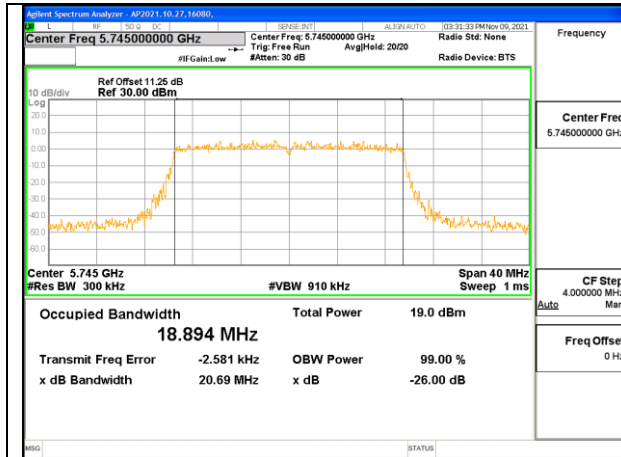

1TX Antenna 2 OFDM MODE: SU, Single User

Channel	Frequency (MHz)	99% Bandwidth (MHz)
Low	5745	18.894
Mid	5785	18.998
High	5825	18.949

LOW CHANNEL