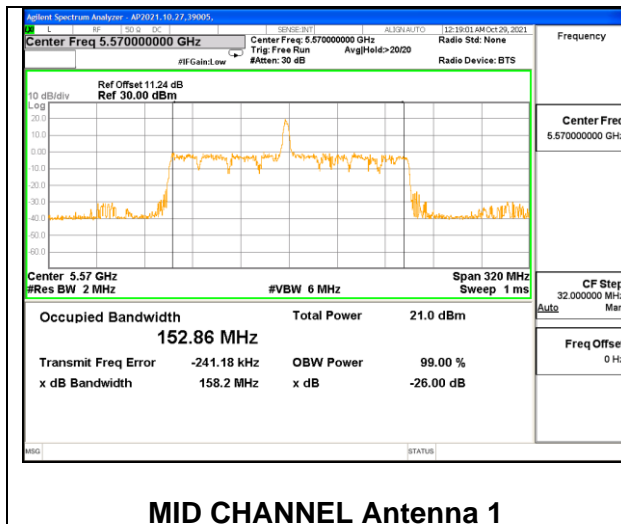

2TX Antenna 1 + Antenna 2 CDD OFDMA MODE: 26-Tones, RU Index 36

Channel	Frequency (MHz)	99% Bandwidth Chain 0 (MHz)	99% Bandwidth Chain 1 (MHz)
Mid	5570	152.86	151.46