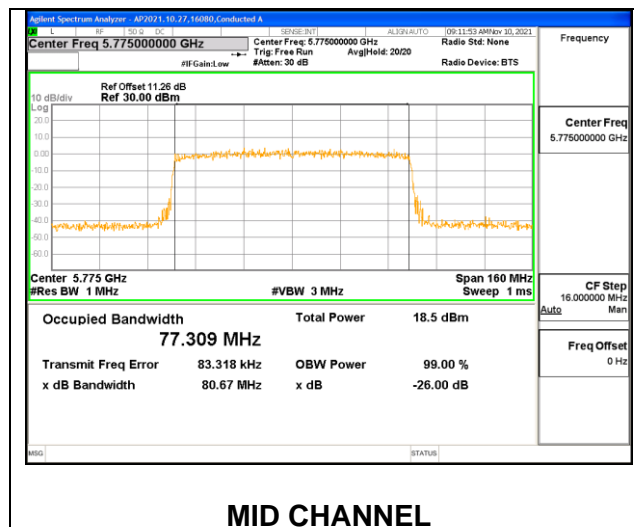

1TX Antenna 2 OFDM MODE: SU, Single User

Channel	Frequency	99% Bandwidth
	(MHz)	(MHz)
Mid	5775	77.309