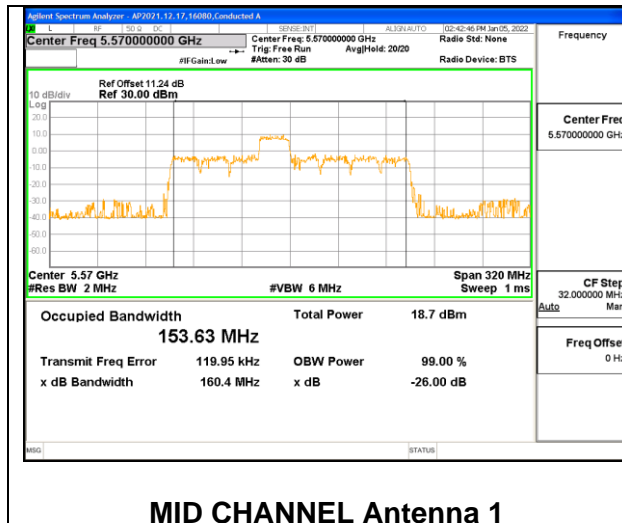

2TX Antenna 1 + Antenna 2 CDD OFDMA MODE: 242-Tones, RU Index 64

Channel	Frequency (MHz)	99% Bandwidth Chain 0 (MHz)	99% Bandwidth Chain 1 (MHz)
Mid	5570	153.63	151.72