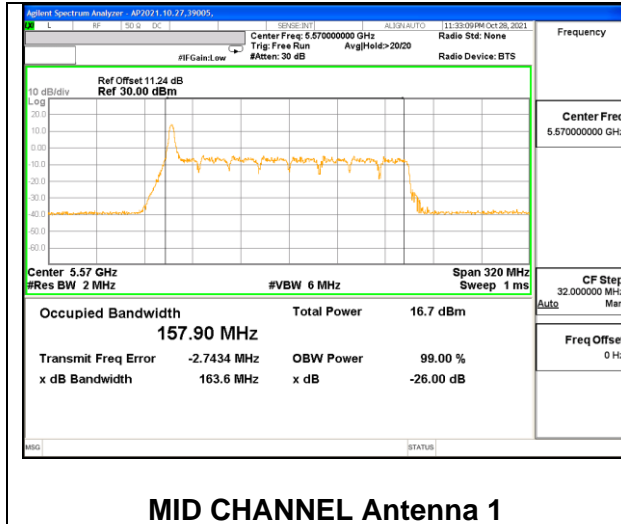

2TX Antenna 1 + Antenna 2 CDD OFDMA MODE: 26-Tones, RU Index 0

Channel	Frequency (MHz)	99% Bandwidth Chain 0 (MHz)	99% Bandwidth Chain 1 (MHz)
Mid	5570	157.90	157.86