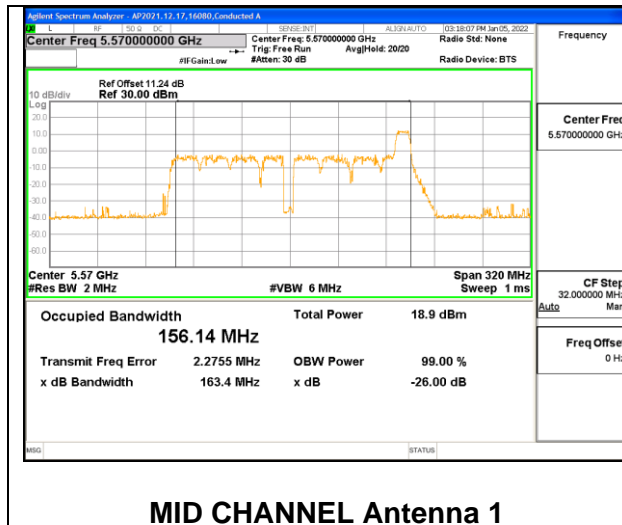

2TX Antenna 1 + Antenna 2 CDD OFDMA MODE: 106-Tones, RU Index S60

Channel	Frequency (MHz)	99% Bandwidth Chain 0 (MHz)	99% Bandwidth Chain 1 (MHz)
Mid	5570	156.14	156.58