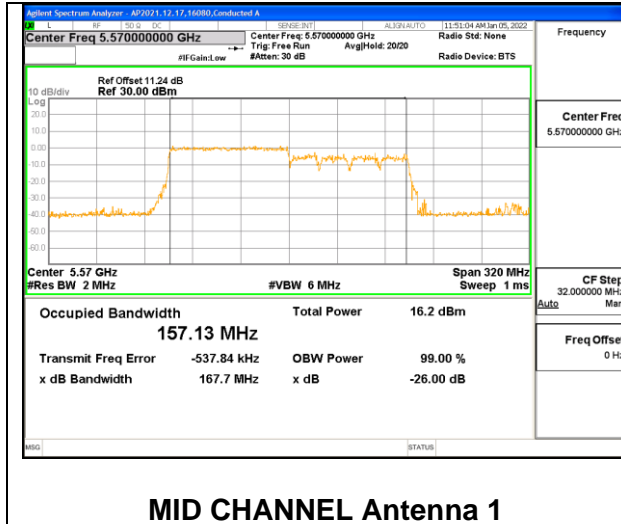

2TX Antenna 1 + Antenna 2 CDD OFDMA MODE: 996-Tones, RU Index 67

Channel	Frequency (MHz)	99% Bandwidth Chain 0 (MHz)	99% Bandwidth Chain 1 (MHz)
Mid	5570	157.13	156.71