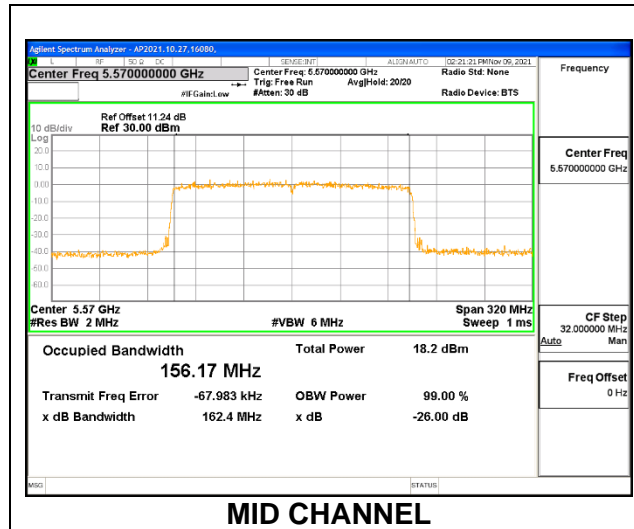

9.3.15. 802.11ax HE160 MODE 1TX IN THE 5.6GHz BAND

1TX Antenna 1 OFDM MODE: SU, Single User

Channel	Frequency (MHz)	99% Bandwidth (MHz)
Mid	5570	156.17