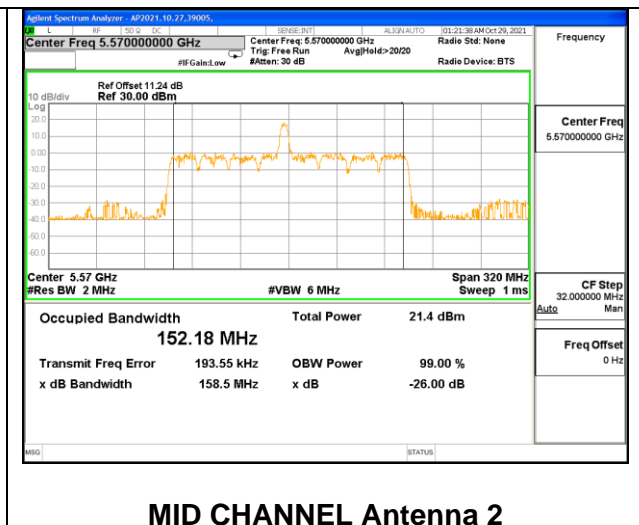

2TX Antenna 1 + Antenna 2 CDD OFDMA MODE: 52-Tones, RU Index 52

Channel	Frequency (MHz)	99% Bandwidth Chain 0 (MHz)	99% Bandwidth Chain 1 (MHz)
Mid	5570	151.69	152.18