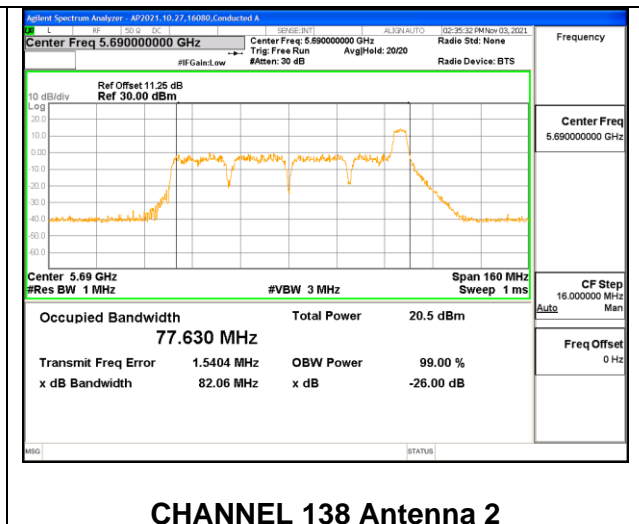

**2TX Antenna 1 + Antenna 2 CDD OFDMA MODE: 52-Tones, RU Index 52**

Channel	Frequency (MHz)	99% Bandwidth Chain 0 (MHz)	99% Bandwidth Chain 1 (MHz)
138	5690	77.130	77.630

**2TX Antenna 1 + Antenna 2 CDD OFDMA MODE: 26-Tones, RU Index 0**