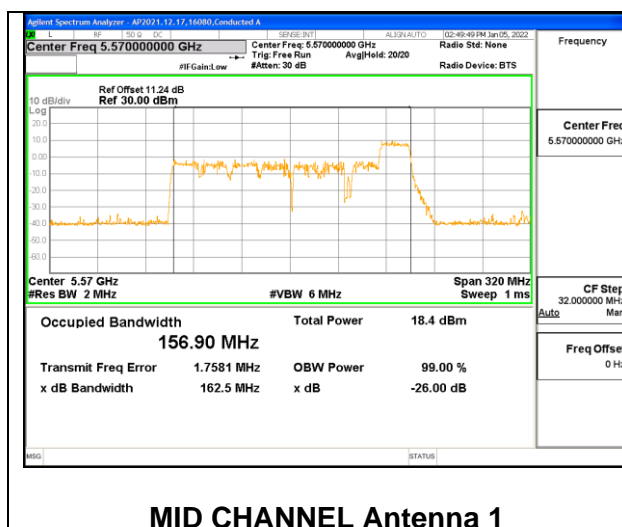

2TX Antenna 1 + Antenna 2 CDD OFDMA MODE: 242-Tones, RU Index S64

Channel	Frequency (MHz)	99% Bandwidth Chain 0 (MHz)	99% Bandwidth Chain 1 (MHz)
Mid	5570	156.90	156.37