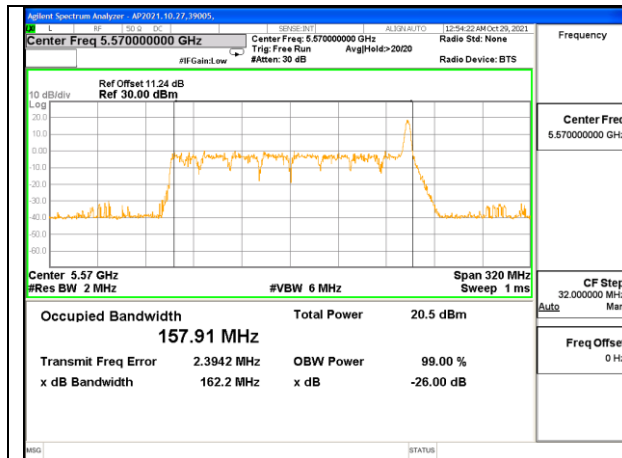

2TX Antenna 1 + Antenna 2 CDD OFDMA MODE: 26-Tones, RU Index S36

Channel	Frequency (MHz)	99% Bandwidth Chain 0 (MHz)	99% Bandwidth Chain 1 (MHz)
Mid	5570	157.91	158.15

MID CHANNEL Antenna 1