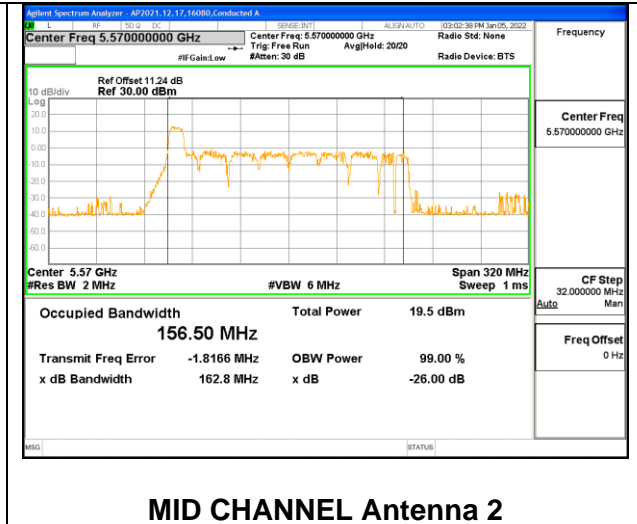

2TX Antenna 1 + Antenna 2 CDD OFDMA MODE: 106-Tones, RU Index 53

Channel	Frequency (MHz)	99% Bandwidth Chain 0 (MHz)	99% Bandwidth Chain 1 (MHz)
Mid	5570	156.97	156.50