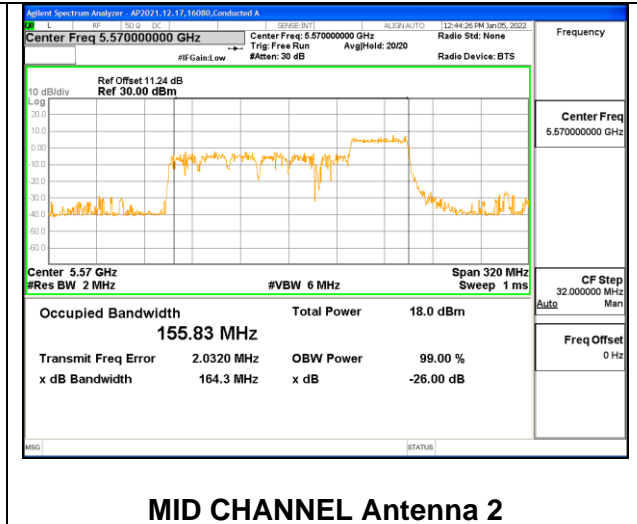

2TX Antenna 1 + Antenna 2 CDD OFDMA MODE: 484-Tones, RU Index S66

Channel	Frequency (MHz)	99% Bandwidth Chain 0 (MHz)	99% Bandwidth Chain 1 (MHz)
Mid	5570	156.08	155.83