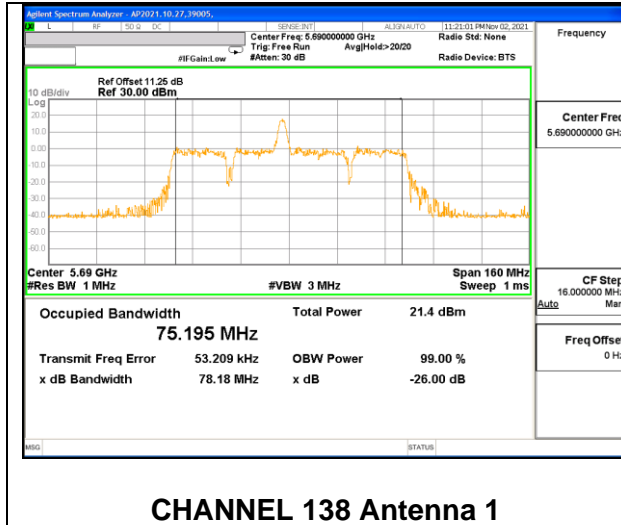

2TX Antenna 1 + Antenna 2 CDD OFDMA MODE: 26-Tones, RU Index 18

Channel	Frequency (MHz)	99% Bandwidth Chain 0 (MHz)	99% Bandwidth Chain 1 (MHz)
138	5690	75.195	75.132