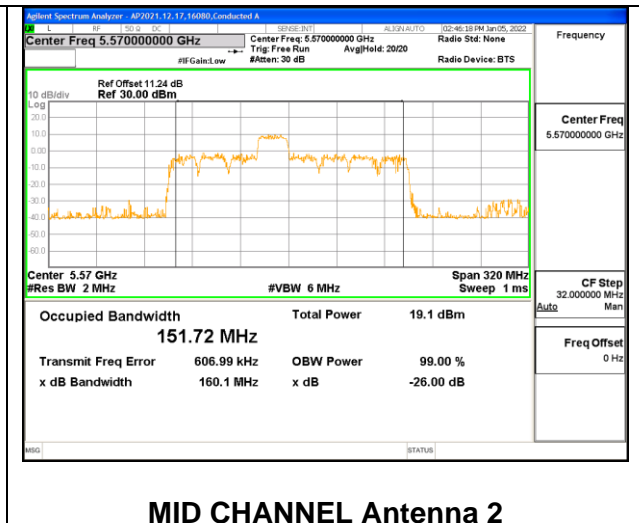

2TX Antenna 1 + Antenna 2 CDD OFDMA MODE: 242-Tones, RU Index 64

Channel	Frequency (MHz)	99% Bandwidth Chain 0 (MHz)	99% Bandwidth Chain 1 (MHz)
Mid	5570	153.63	151.72