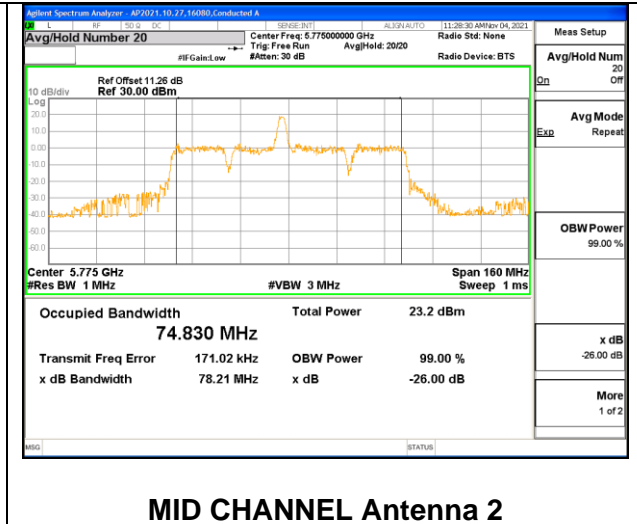

2TX Antenna 1 + Antenna 2 CDD OFDMA MODE: 26-Tones, RU Index 18

Channel	Frequency (MHz)	99% Bandwidth Chain 0 (MHz)	99% Bandwidth Chain 1 (MHz)
Mid	5775	75.367	74.830