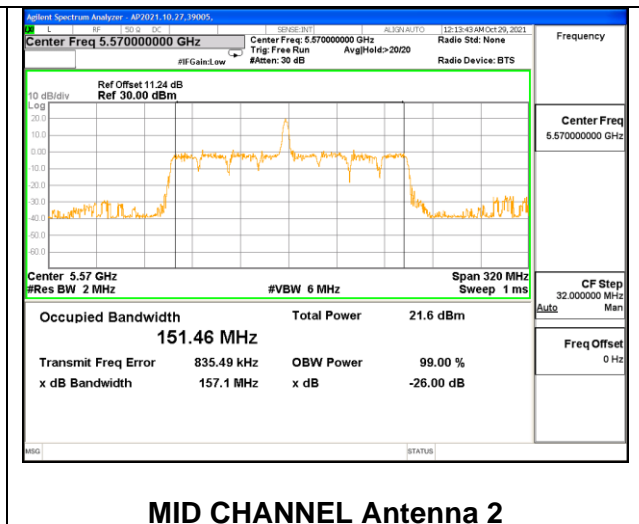

2TX Antenna 1 + Antenna 2 CDD OFDMA MODE: 26-Tones, RU Index 36

Channel	Frequency (MHz)	99% Bandwidth Chain 0 (MHz)	99% Bandwidth Chain 1 (MHz)
Mid	5570	152.86	151.46