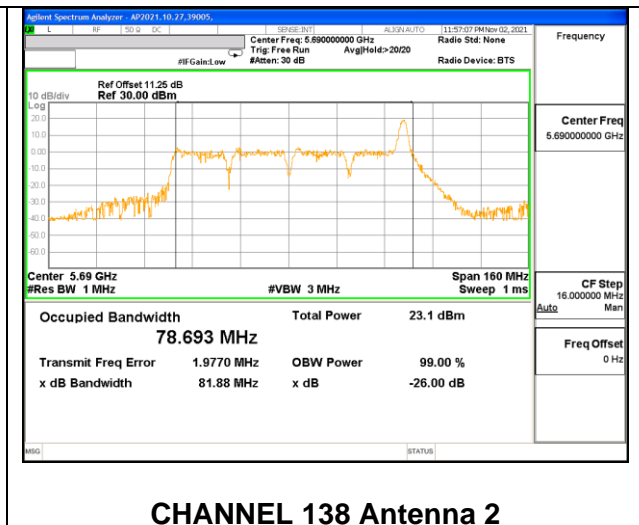

2TX Antenna 1 + Antenna 2 CDD OFDMA MODE: 26-Tones, RU Index 36

Channel	Frequency (MHz)	99% Bandwidth Chain 0 (MHz)	99% Bandwidth Chain 1 (MHz)
138	5690	78.463	78.693