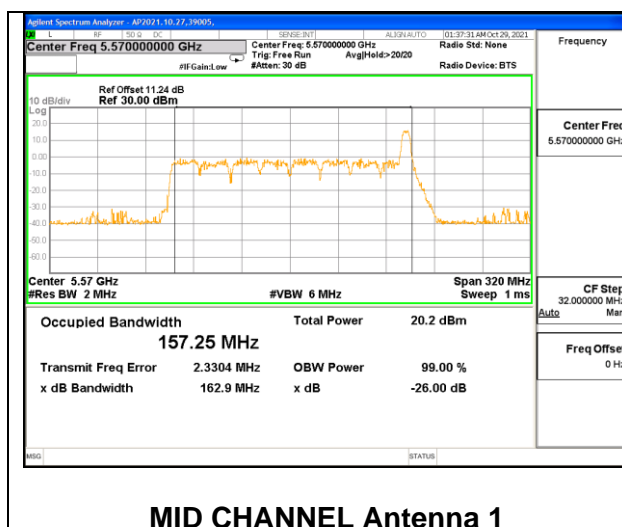

2TX Antenna 1 + Antenna 2 CDD OFDMA MODE: 52-Tones, RU Index S52

Channel	Frequency (MHz)	99% Bandwidth Chain 0 (MHz)	99% Bandwidth Chain 1 (MHz)
Mid	5570	157.25	157.06