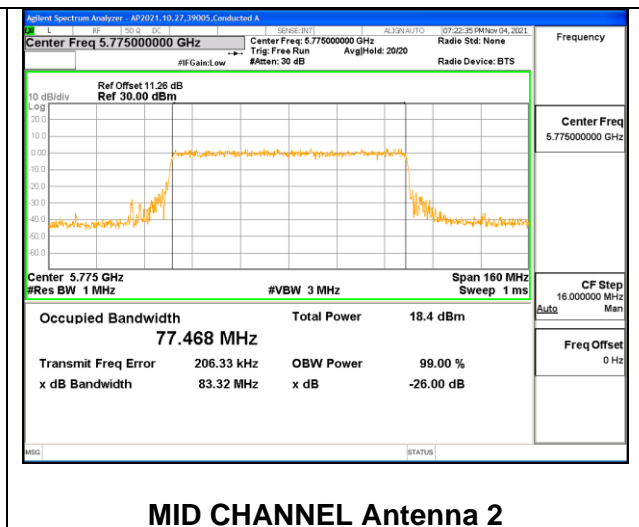

9.3.21. 802.11ax HE80 MODE 2TX IN THE 5.8GHz BAND

2TX Antenna 1 + Antenna 2 CDD OFDMA MODE: 996-Tones, RU Index 67

Channel	Frequency (MHz)	99% Bandwidth Chain 0 (MHz)	99% Bandwidth Chain 1 (MHz)
Mid	5775	77.724	77.468