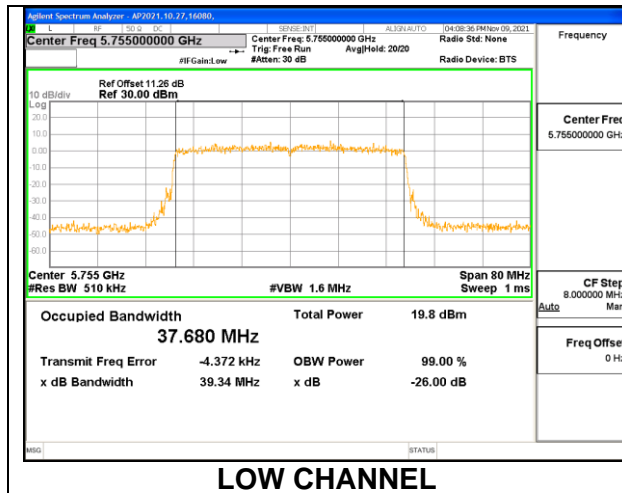

9.3.19. 802.11ax HE40 MODE 1TX IN THE 5.8GHz BAND

1TX Antenna 1 OFDM MODE: SU, Single User

Channel	Frequency (MHz)	99% Bandwidth (MHz)
Low	5755	37.680
High	5795	37.617