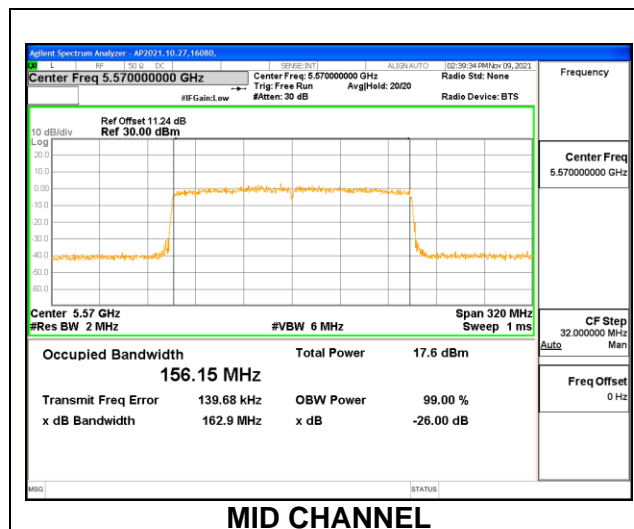

1TX Antenna 2 OFDM MODE: SU, Single User

Channel	Frequency (MHz)	99% Bandwidth (MHz)
Mid	5570	156.15