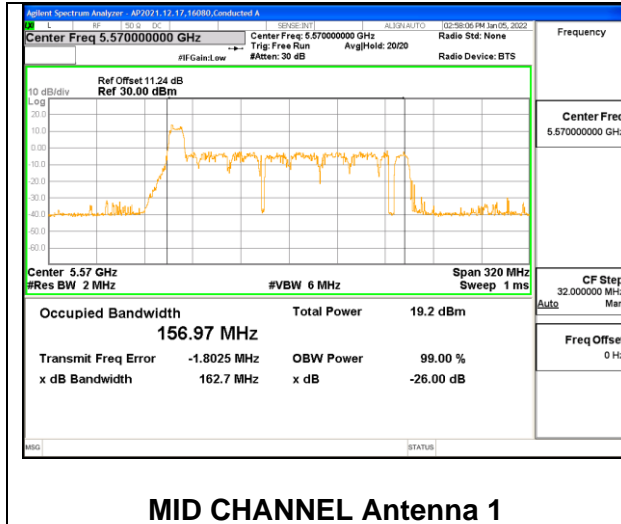

2TX Antenna 1 + Antenna 2 CDD OFDMA MODE: 106-Tones, RU Index 53

Channel	Frequency (MHz)	99% Bandwidth Chain 0 (MHz)	99% Bandwidth Chain 1 (MHz)
Mid	5570	156.97	156.50