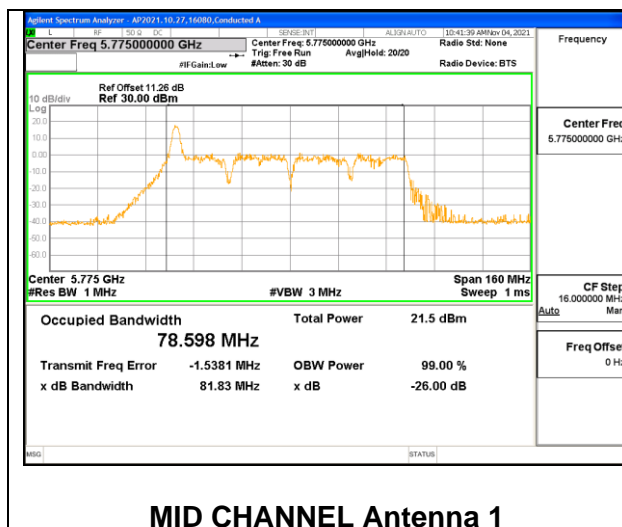

2TX Antenna 1 + Antenna 2 CDD OFDMA MODE: 26-Tones, RU Index 0

Channel	Frequency (MHz)	99% Bandwidth Chain 0 (MHz)	99% Bandwidth Chain 1 (MHz)
Mid	5775	78.598	78.300