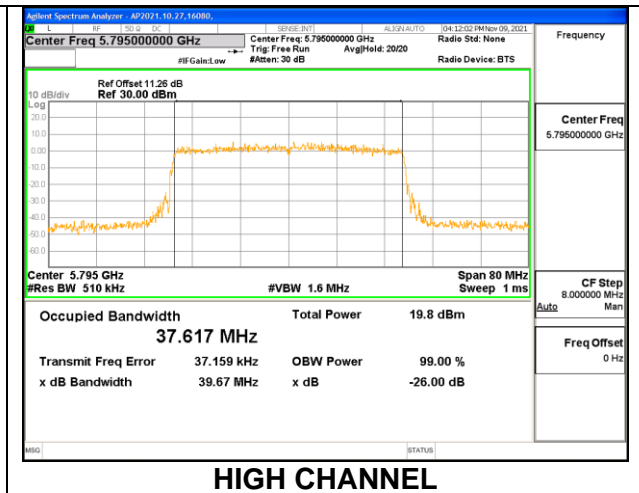

9.3.19. 802.11ax HE40 MODE 1TX IN THE 5.8GHz BAND

1TX Antenna 1 OFDM MODE: SU, Single User

Channel	Frequency (MHz)	99% Bandwidth (MHz)
Low	5755	37.680
High	5795	37.617