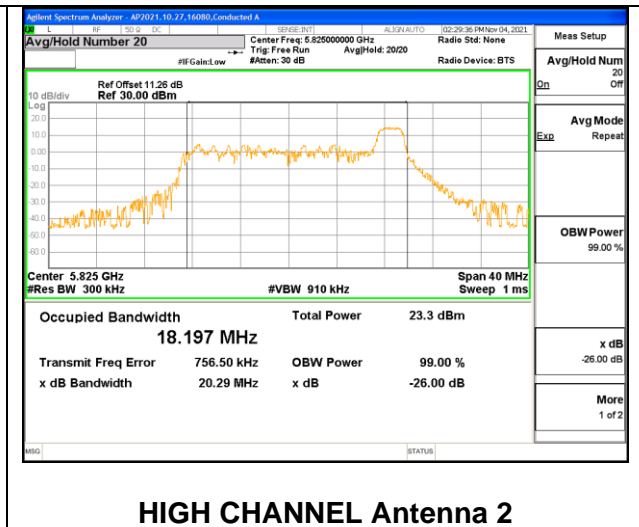

2TX Antenna 1 + Antenna 2 CDD OFDMA MODE: 26-Tones, RU Index 8

Channel	Frequency (MHz)	99% Bandwidth	99% Bandwidth
		Chain 0 (MHz)	Chain 1 (MHz)
High	5825	18.416	18.197