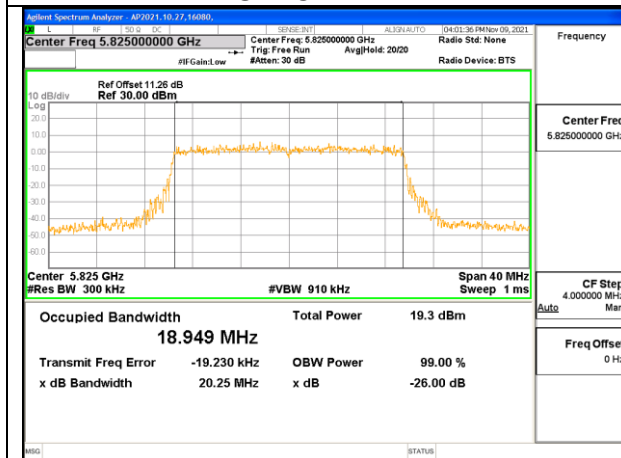

HIGH CHANNEL

INTENTIONALLY LEFT BLANK