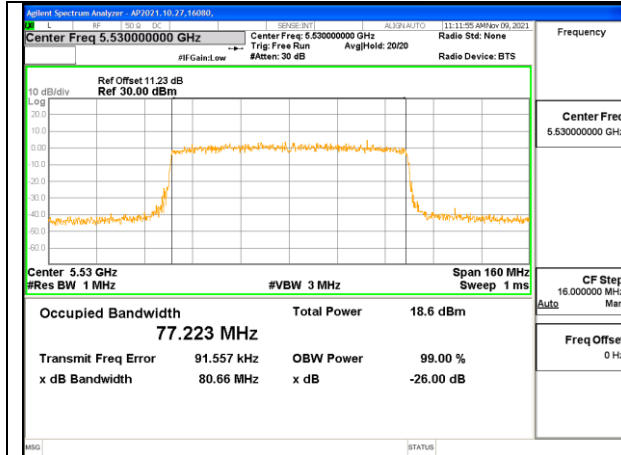

9.3.13. 802.11ax HE80 MODE 1TX IN THE 5.6GHz BAND

1TX Antenna 1 OFDM MODE: SU, Single User

Channel	Frequency (MHz)	99% Bandwidth (MHz)
Low	5530	77.223
High	5610	77.220
138	5690	76.907

LOW CHANNEL