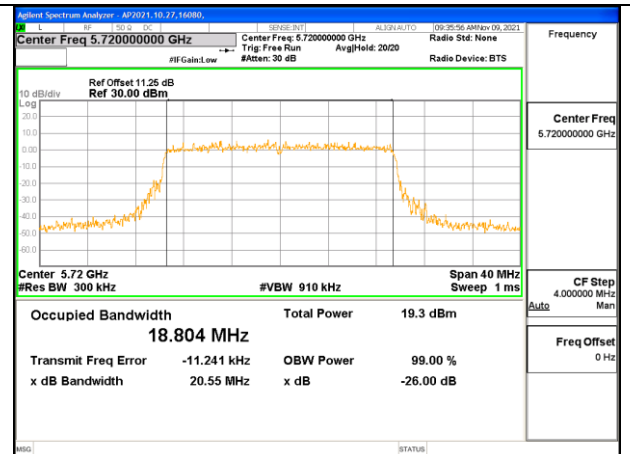

9.3.9. 802.11ax HE20 MODE 1TX IN THE 5.6GHz BAND

1TX Antenna 1 OFDM MODE: SU, Single User

Channel	Frequency (MHz)	99% Bandwidth (MHz)
Low	5500	18.903
Mid	5580	18.864
High	5700	18.944
144	5720	18.804