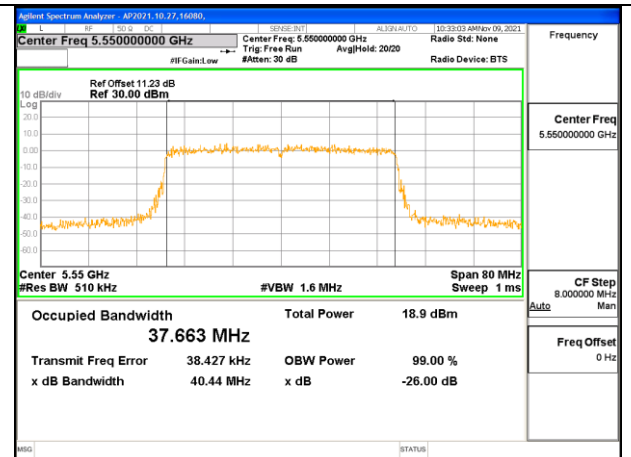

9.3.11. 802.11ax HE40 MODE 1TX IN THE 5.6GHz BAND

1TX Antenna 1 OFDM MODE: SU, Single User

Channel	Frequency (MHz)	99% Bandwidth (MHz)
Low	5510	37.677
Mid	5550	37.663
High	5670	37.682
142	5710	37.651