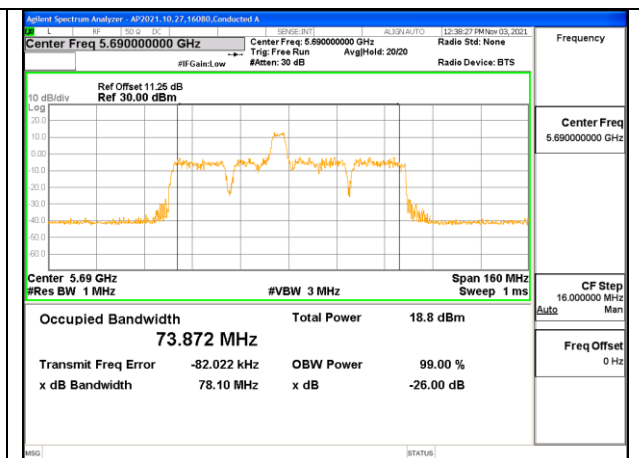

CHANNEL 138 Antenna 2