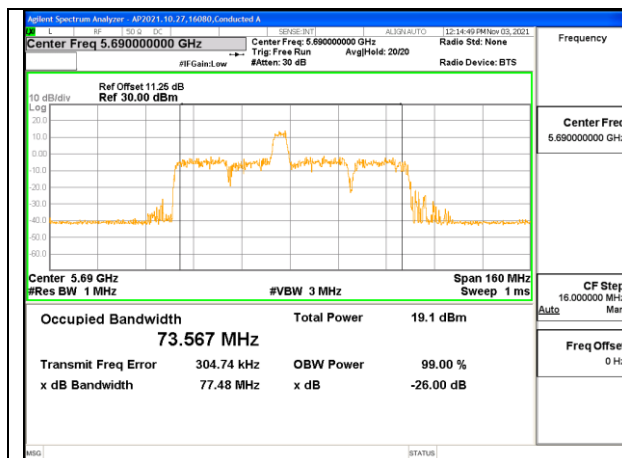

2TX Antenna 1 + Antenna 2 CDD OFDMA MODE: 52-Tones, RU Index 44

Channel	Frequency (MHz)	99% Bandwidth Chain 0 (MHz)	99% Bandwidth Chain 1 (MHz)
138	5690	73.567	73.872

CHANNEL 138 Antenna 1