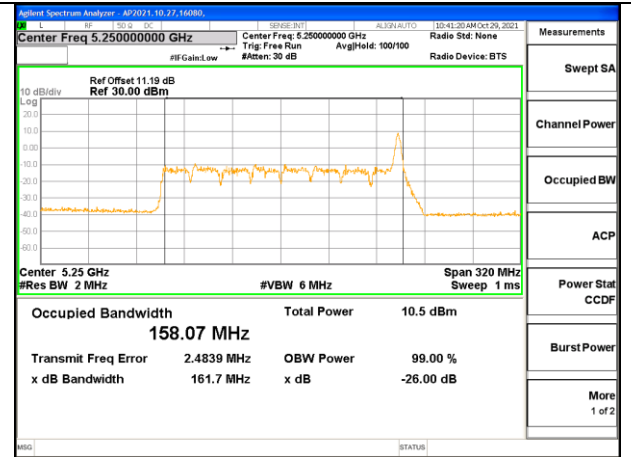

**2TX Antenna 1 + Antenna 2 CDD OFDMA MODE: 26-Tones, RU Index S36**

Channel	Frequency (MHz)	99% Bandwidth Chain 0 (MHz)	99% Bandwidth Chain 1 (MHz)
Mid	5250	158.51	158.07

**MID CHANNEL Antenna 1**

**MID CHANNEL Antenna 2**