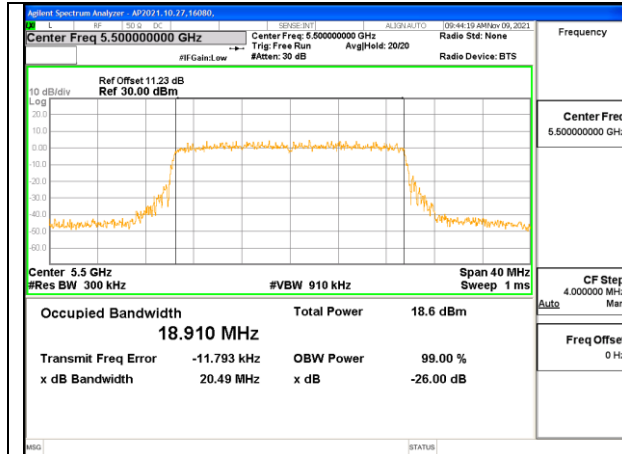

1TX Antenna 2 OFDM MODE: SU, Single User

Channel	Frequency	99% Bandwidth
	(MHz)	(MHz)
Low	5500	18.910
Mid	5580	18.901
High	5700	18.895
144	5720	18.903

LOW CHANNEL