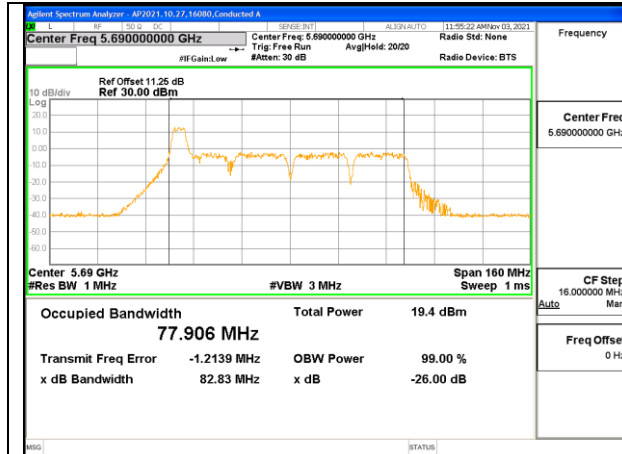

2TX Antenna 1 + Antenna 2 CDD OFDMA MODE: 52-Tones, RU Index 37

Channel	Frequency (MHz)	99% Bandwidth Chain 0 (MHz)	99% Bandwidth Chain 1 (MHz)
138	5690	77.906	76.992

CHANNEL 138 Antenna 1