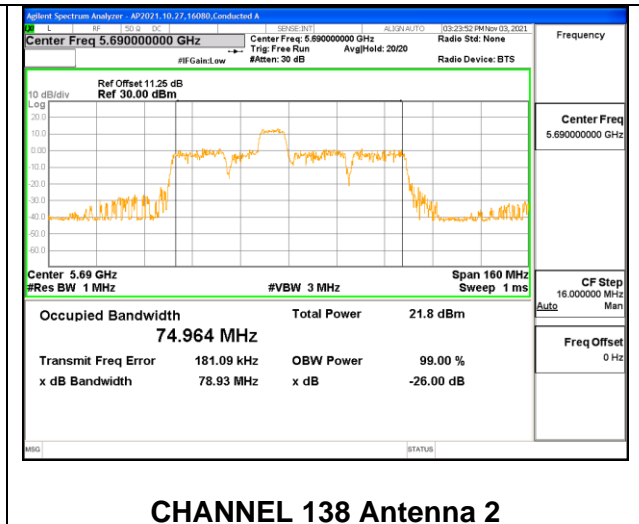

2TX Antenna 1 + Antenna 2 CDD OFDMA MODE: 106-Tones, RU Index 56

Channel	Frequency (MHz)	99% Bandwidth Chain 0 (MHz)	99% Bandwidth Chain 1 (MHz)
138	5690	74.643	74.964