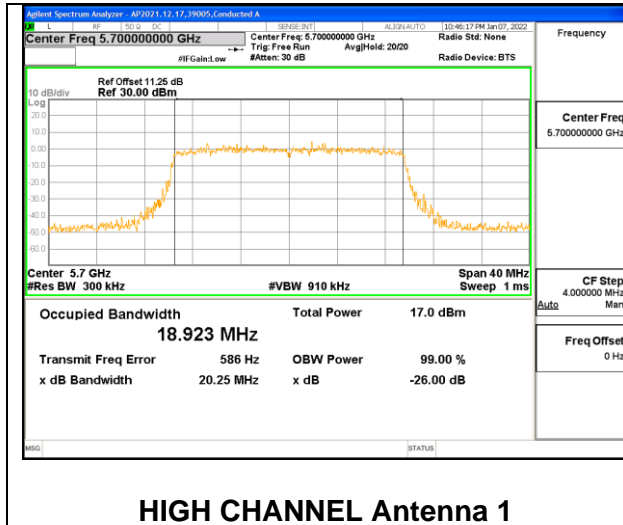

LOW CHANNEL Antenna 1

LOW CHANNEL Antenna 2

MID CHANNEL Antenna 1

MID CHANNEL Antenna 2

**2TX Antenna 1 + Antenna 2 CDD OFDMA MODE: 242-Tones, RU Index 61**

Channel	Frequency (MHz)	99% Bandwidth Chain 0 (MHz)	99% Bandwidth Chain 1 (MHz)
High	5700	19.007	18.975