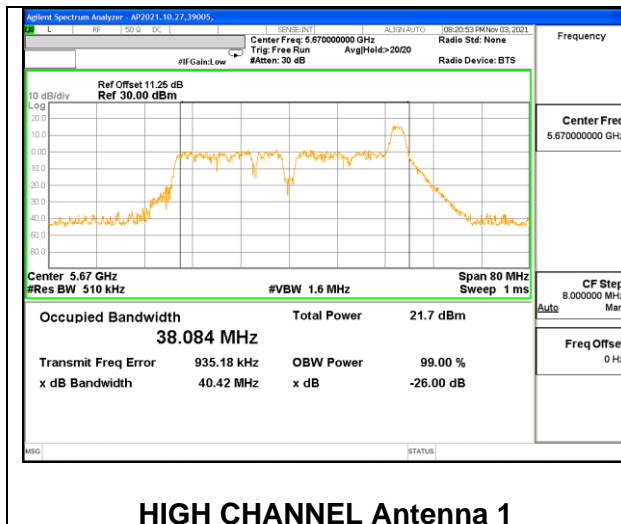

2TX Antenna 1 + Antenna 2 CDD OFDMA MODE: 26-Tones, RU Index 17

Channel	Frequency (MHz)	99% Bandwidth Chain 0 (MHz)	99% Bandwidth Chain 1 (MHz)
High	5670	38.084	37.964