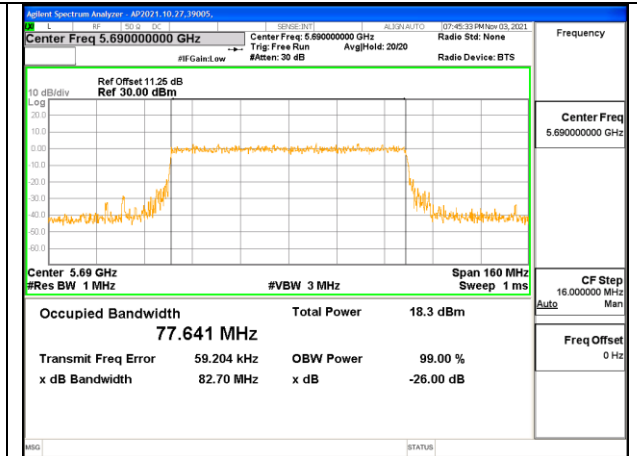

CHANNEL 138 Antenna 2