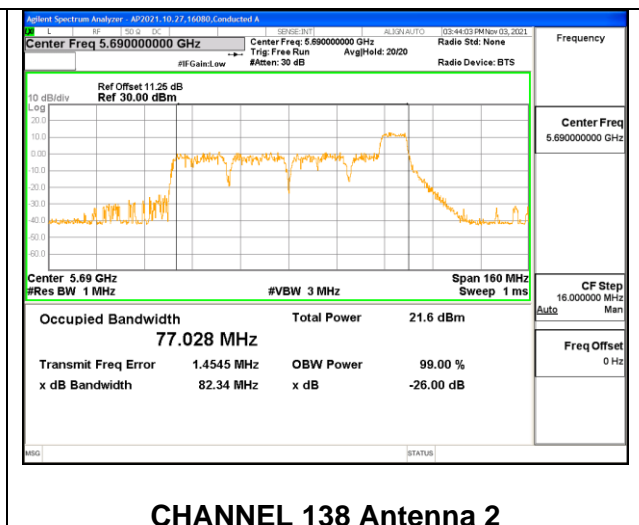

2TX Antenna 1 + Antenna 2 CDD OFDMA MODE: 106-Tones, RU Index 60

Channel	Frequency (MHz)	99% Bandwidth Chain 0 (MHz)	99% Bandwidth Chain 1 (MHz)
138	5690	77.407	77.028