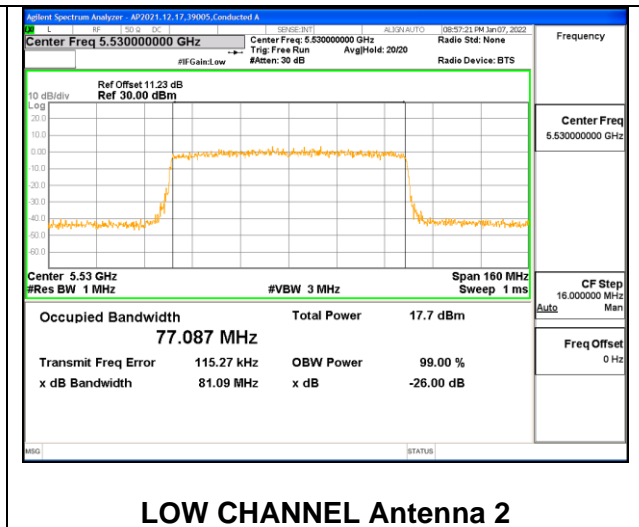

9.3.14. 802.11ax HE80 MODE 2TX IN THE 5.6GHz BAND

2TX Antenna 1 + Antenna 2 CDD OFDM MODE: SU, Single User

Channel	Frequency (MHz)	99% Bandwidth Chain 0 (MHz)	99% Bandwidth Chain 1 (MHz)
Low	5530	77.226	77.087
High	5610	77.166	77.349
138	5690	77.500	77.122