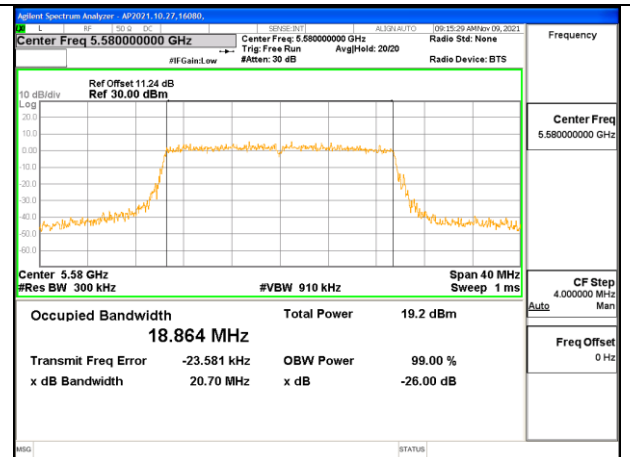

9.3.9. 802.11ax HE20 MODE 1TX IN THE 5.6GHz BAND

1TX Antenna 1 OFDM MODE: SU, Single User

Channel	Frequency (MHz)	99% Bandwidth (MHz)
Low	5500	18.903
Mid	5580	18.864
High	5700	18.944
144	5720	18.804