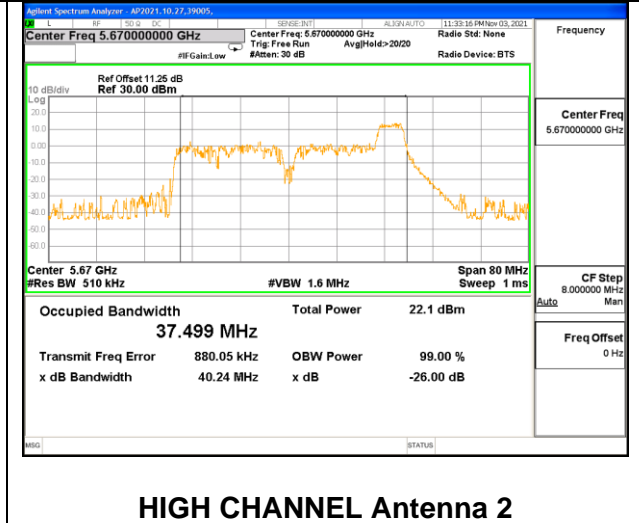

2TX Antenna 1 + Antenna 2 CDD OFDMA MODE: 52-Tones, RU Index 44

Channel	Frequency (MHz)	99% Bandwidth Chain 0 (MHz)	99% Bandwidth Chain 1 (MHz)
High	5670	37.342	37.499