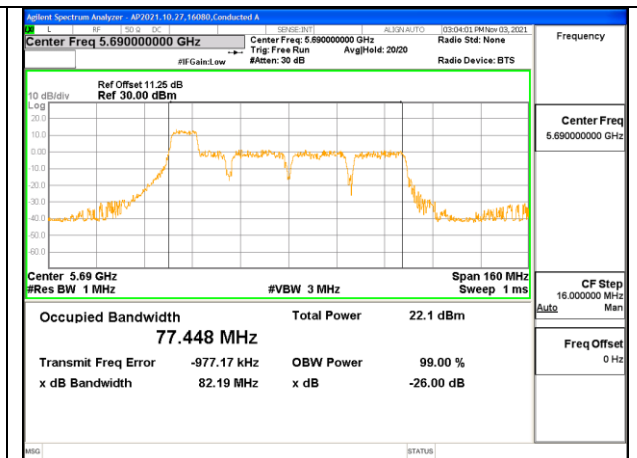

CHANNEL 138 Antenna 2