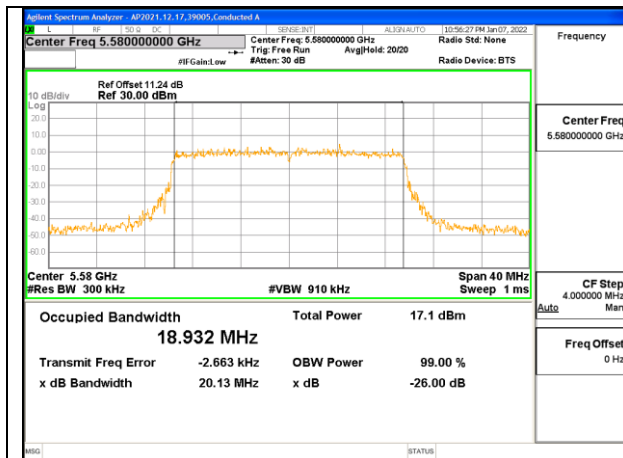

MID CHANNEL Antenna 1