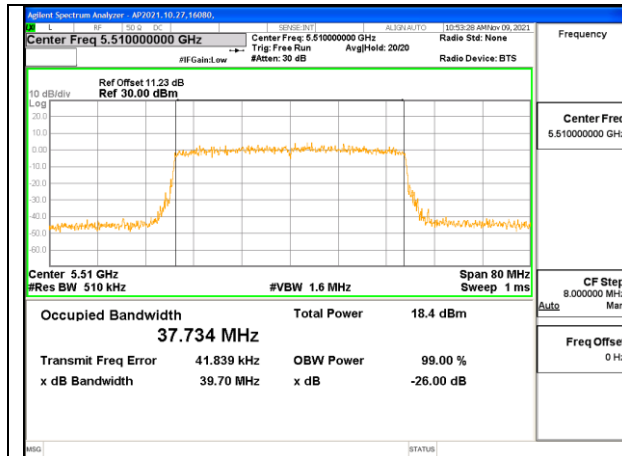

#### 1TX Antenna 1 OFDM MODE: SU, Single User

Channel	Frequency (MHz)	99% Bandwidth (MHz)
Low	5510	37.677
Mid	5550	37.663
High	5670	37.682
142	5710	37.651

**1TX Antenna 2 OFDM MODE: SU, Single User**

Channel	Frequency (MHz)	99% Bandwidth (MHz)
Low	5510	37.734
Mid	5550	37.733
High	5670	37.721
142	5710	37.669