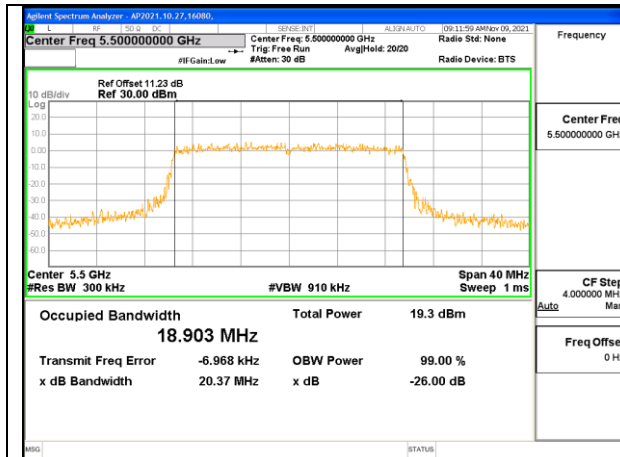

9.3.9. 802.11ax HE20 MODE 1TX IN THE 5.6GHz BAND

1TX Antenna 1 OFDM MODE: SU, Single User

Channel	Frequency (MHz)	99% Bandwidth (MHz)
Low	5500	18.903
Mid	5580	18.864
High	5700	18.944
144	5720	18.804