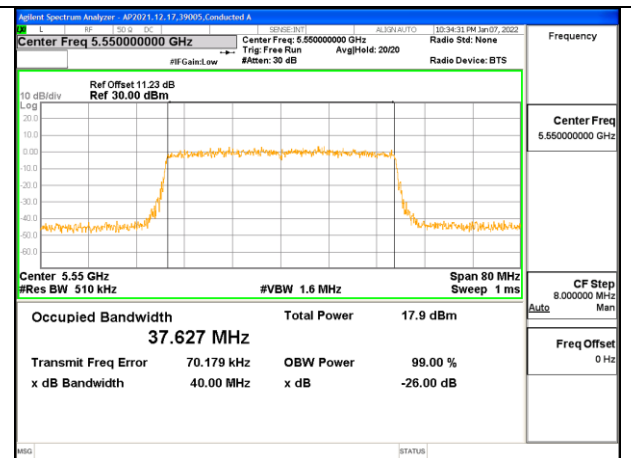

MID CHANNEL Antenna 2