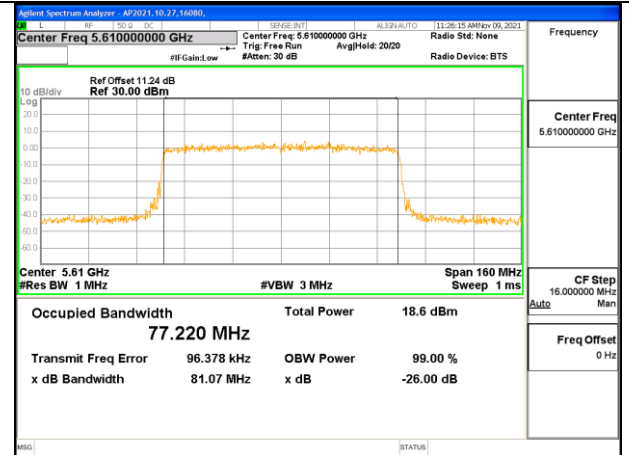

HIGH CHANNEL