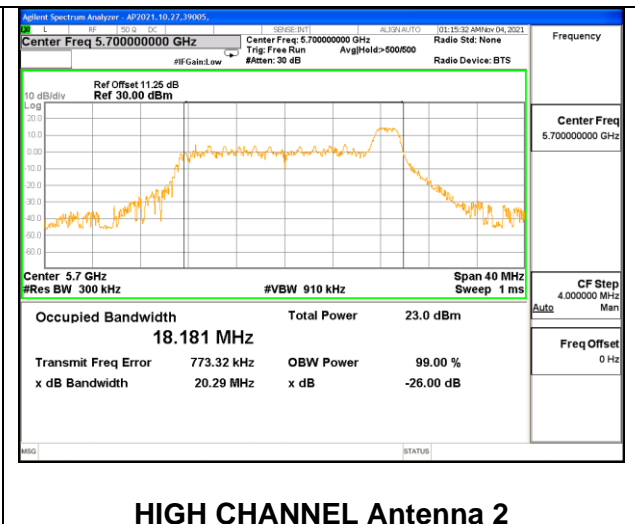

2TX Antenna 1 + Antenna 2 CDD OFDMA MODE: 26-Tones, RU Index 8

Channel	Frequency (MHz)	99% Bandwidth Chain 0 (MHz)	99% Bandwidth Chain 1 (MHz)
High	5700	18.386	18.181