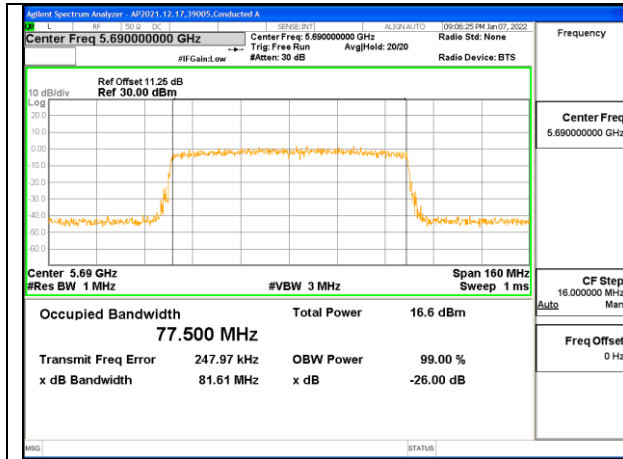

CHANNEL 138 Antenna 1