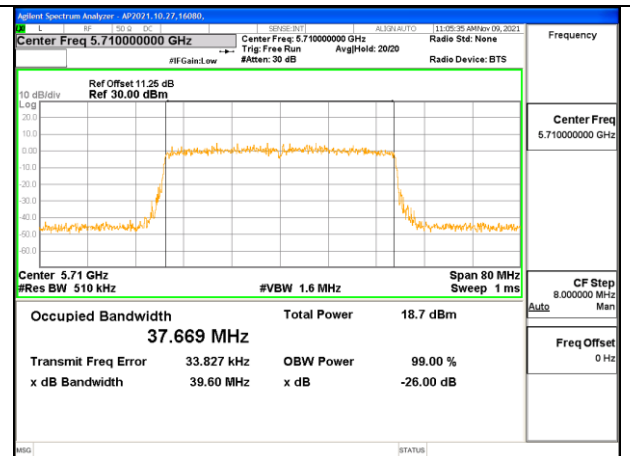

#### 1TX Antenna 1 OFDM MODE: SU, Single User

Channel	Frequency (MHz)	99% Bandwidth (MHz)
Low	5510	37.677
Mid	5550	37.663
High	5670	37.682
142	5710	37.651

**1TX Antenna 2 OFDM MODE: SU, Single User**

Channel	Frequency (MHz)	99% Bandwidth (MHz)
Low	5510	37.734
Mid	5550	37.733
High	5670	37.721
142	5710	37.669