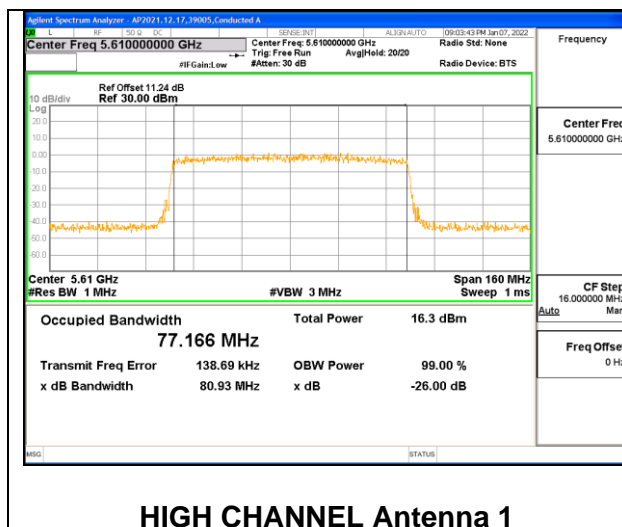

9.3.14. 802.11ax HE80 MODE 2TX IN THE 5.6GHz BAND

2TX Antenna 1 + Antenna 2 CDD OFDM MODE: SU, Single User

Channel	Frequency (MHz)	99% Bandwidth Chain 0 (MHz)	99% Bandwidth Chain 1 (MHz)
Low	5530	77.226	77.087
High	5610	77.166	77.349
138	5690	77.500	77.122