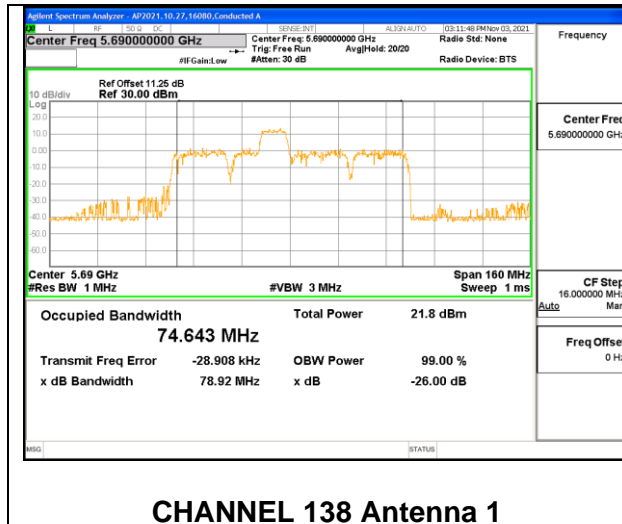

2TX Antenna 1 + Antenna 2 CDD OFDMA MODE: 106-Tones, RU Index 56

Channel	Frequency (MHz)	99% Bandwidth Chain 0 (MHz)	99% Bandwidth Chain 1 (MHz)
138	5690	74.643	74.964