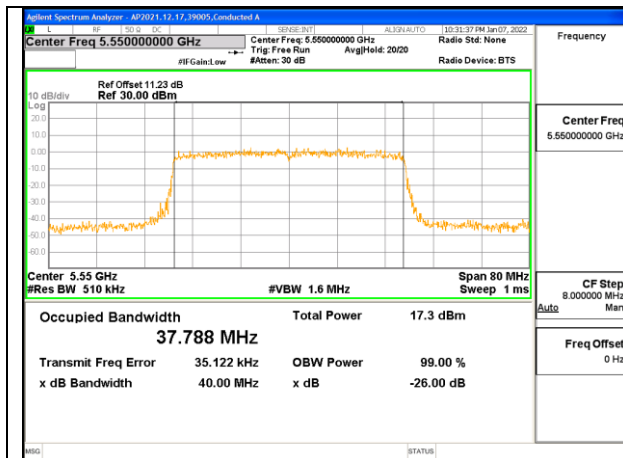

MID CHANNEL Antenna 1