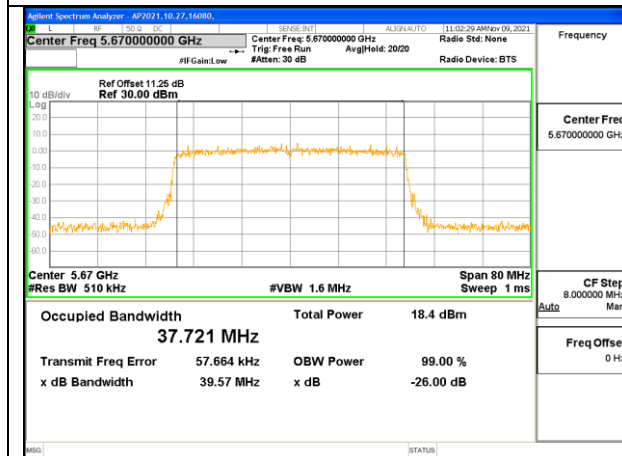

#### 1TX Antenna 1 OFDM MODE: SU, Single User

Channel	Frequency (MHz)	99% Bandwidth (MHz)
Low	5510	37.677
Mid	5550	37.663
High	5670	37.682
142	5710	37.651

**1TX Antenna 2 OFDM MODE: SU, Single User**

Channel	Frequency (MHz)	99% Bandwidth (MHz)
Low	5510	37.734
Mid	5550	37.733
High	5670	37.721
142	5710	37.669