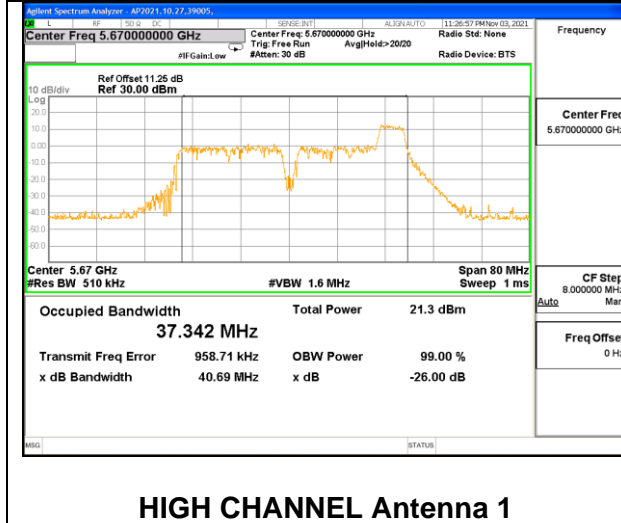

2TX Antenna 1 + Antenna 2 CDD OFDMA MODE: 52-Tones, RU Index 44

Channel	Frequency (MHz)	99% Bandwidth Chain 0 (MHz)	99% Bandwidth Chain 1 (MHz)
High	5670	37.342	37.499