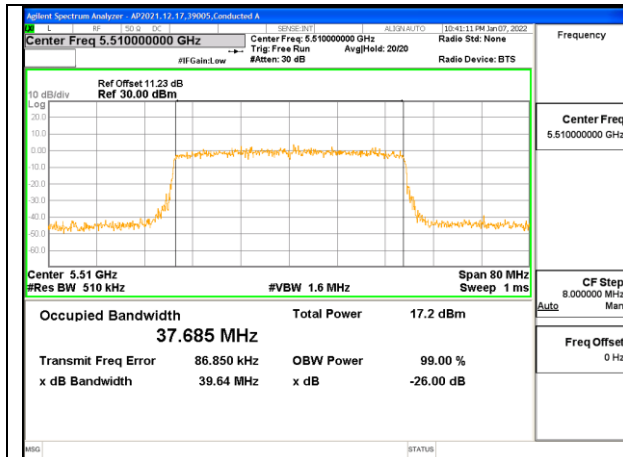

9.3.12. 802.11ax HE40 MODE 2TX IN THE 5.6GHz BAND

2TX Antenna 1 + Antenna 2 CDD OFDM MODE: SU, Single User

Channel	Frequency (MHz)	99% Bandwidth Chain 0 (MHz)	99% Bandwidth Chain 1 (MHz)
Low	5510	37.685	37.596
Mid	5550	37.788	37.627
High	5670	37.675	37.730
142	5710	37.664	37.649

LOW CHANNEL Antenna 1