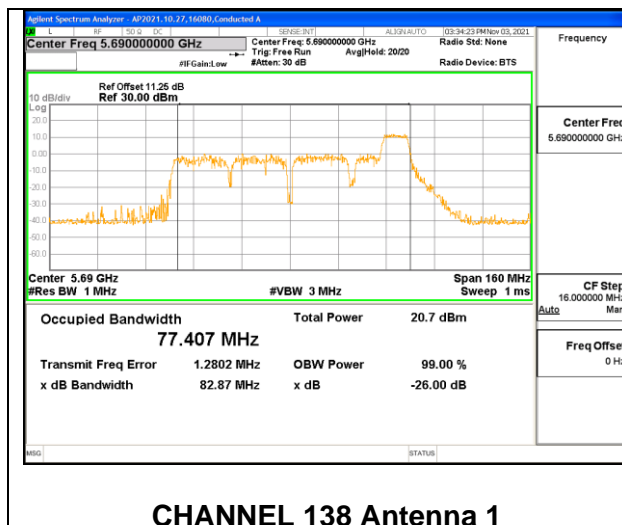

2TX Antenna 1 + Antenna 2 CDD OFDMA MODE: 106-Tones, RU Index 60

Channel	Frequency (MHz)	99% Bandwidth Chain 0 (MHz)	99% Bandwidth Chain 1 (MHz)
138	5690	77.407	77.028