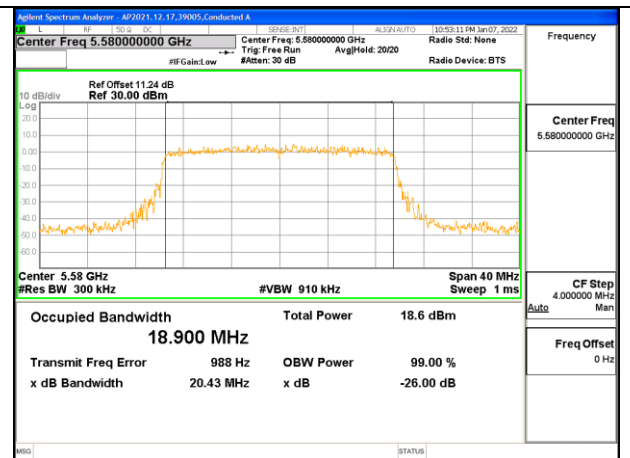

MID CHANNEL Antenna 2