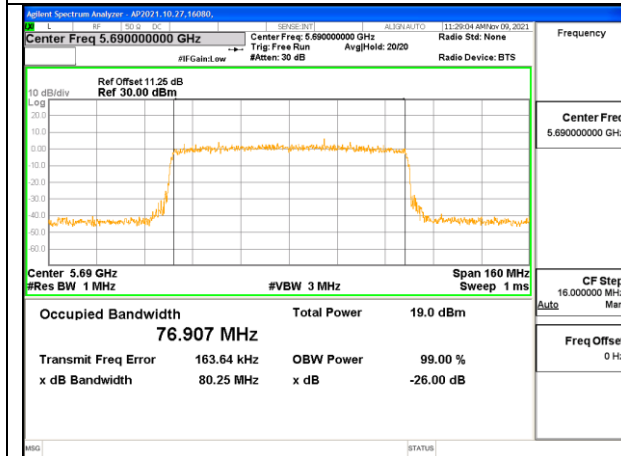

### 9.3.13. 802.11ax HE80 MODE 1TX IN THE 5.6GHz BAND

#### 1TX Antenna 1 OFDM MODE: SU, Single User

Channel	Frequency (MHz)	99% Bandwidth (MHz)
Low	5530	77.223
High	5610	77.220
138	5690	76.907

**LOW CHANNEL**

**HIGH CHANNEL**

**CHANNEL 138**

**INTENTIONALLY LEFT BLANK**

### 9.3.14. 802.11ax HE80 MODE 2TX IN THE 5.6GHz BAND