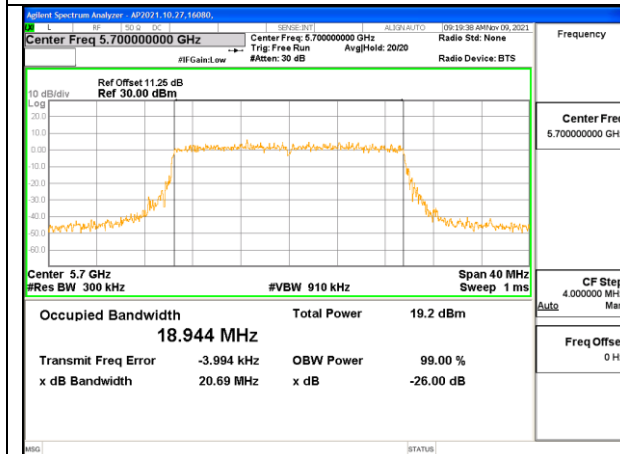

9.3.9. 802.11ax HE20 MODE 1TX IN THE 5.6GHz BAND

1TX Antenna 1 OFDM MODE: SU, Single User

Channel	Frequency (MHz)	99% Bandwidth (MHz)
Low	5500	18.903
Mid	5580	18.864
High	5700	18.944
144	5720	18.804