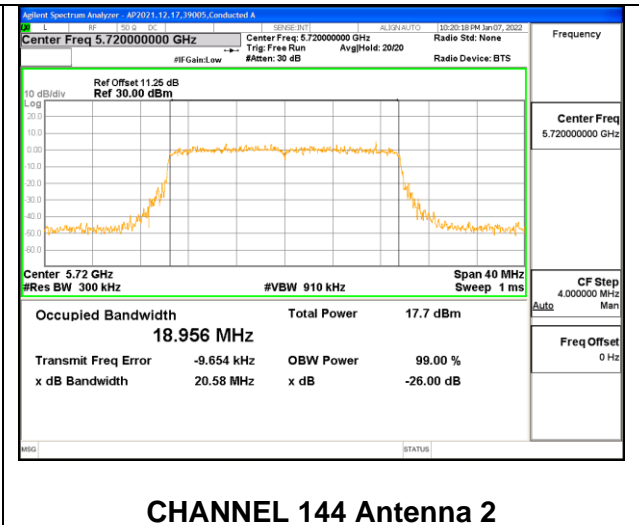

LOW CHANNEL Antenna 1

LOW CHANNEL Antenna 2

MID CHANNEL Antenna 1

MID CHANNEL Antenna 2

**2TX Antenna 1 + Antenna 2 CDD OFDMA MODE: 242-Tones, RU Index 61**

Channel	Frequency (MHz)	99% Bandwidth Chain 0 (MHz)	99% Bandwidth Chain 1 (MHz)
High	5700	19.007	18.975