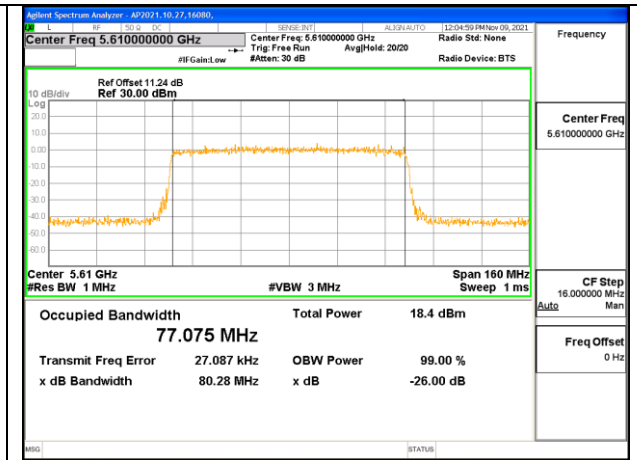

1TX Antenna 2 OFDM MODE: SU, Single User

Channel	Frequency (MHz)	99% Bandwidth (MHz)
Low	5530	77.050
High	5610	77.075
138	5690	77.157

INTENTIONALLY LEFT BLANK