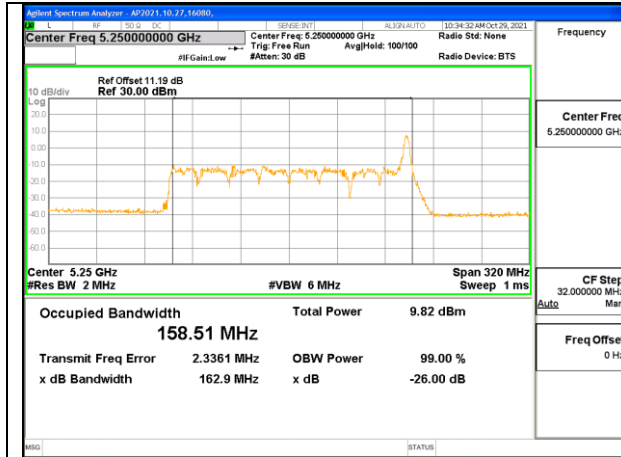

**2TX Antenna 1 + Antenna 2 CDD OFDMA MODE: 26-Tones, RU Index S36**

Channel	Frequency (MHz)	99% Bandwidth Chain 0 (MHz)	99% Bandwidth Chain 1 (MHz)
Mid	5250	158.51	158.07

**MID CHANNEL Antenna 1**

**MID CHANNEL Antenna 2**