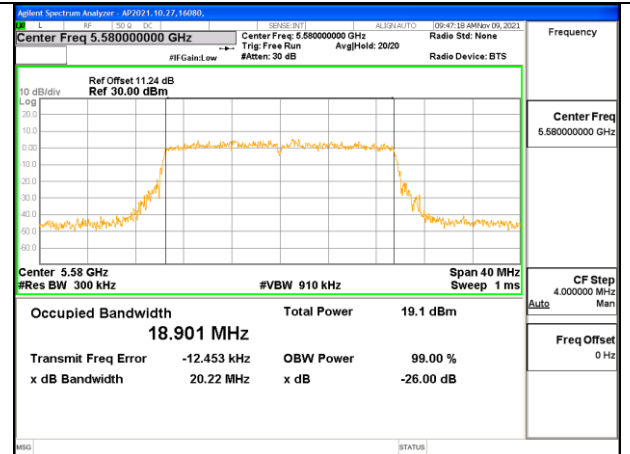

MID CHANNEL