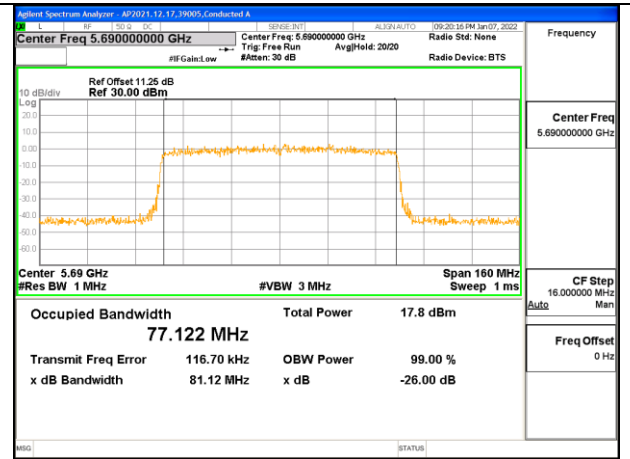

CHANNEL 138 Antenna 2