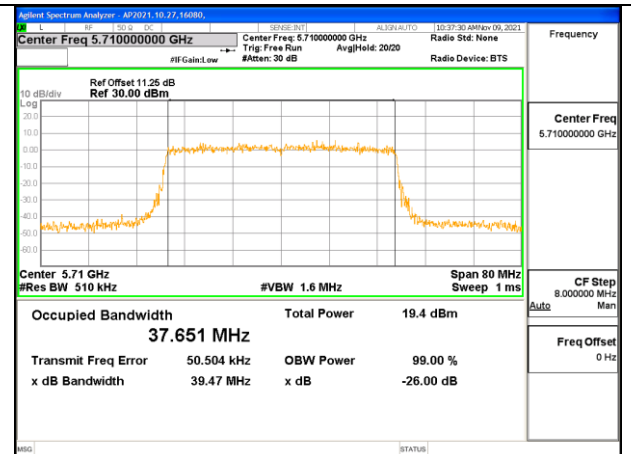

9.3.11. 802.11ax HE40 MODE 1TX IN THE 5.6GHz BAND

1TX Antenna 1 OFDM MODE: SU, Single User

Channel	Frequency (MHz)	99% Bandwidth (MHz)
Low	5510	37.677
Mid	5550	37.663
High	5670	37.682
142	5710	37.651