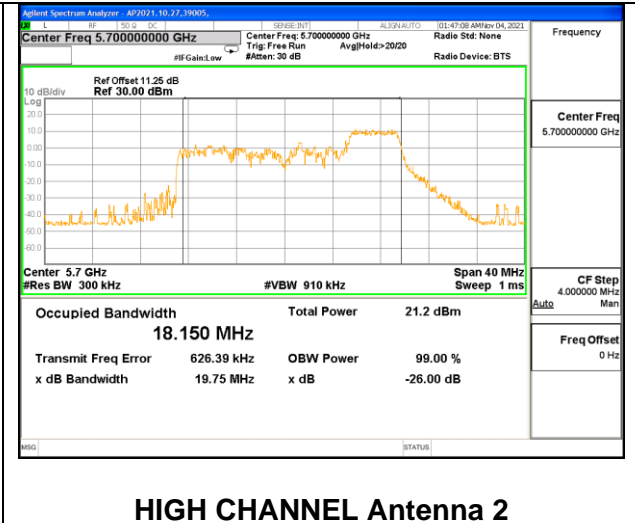

2TX Antenna 1 + Antenna 2 CDD OFDMA MODE: 52-Tones, RU Index 40

Channel	Frequency (MHz)	99% Bandwidth Chain 0 (MHz)	99% Bandwidth Chain 1 (MHz)
High	5700	18.105	18.150