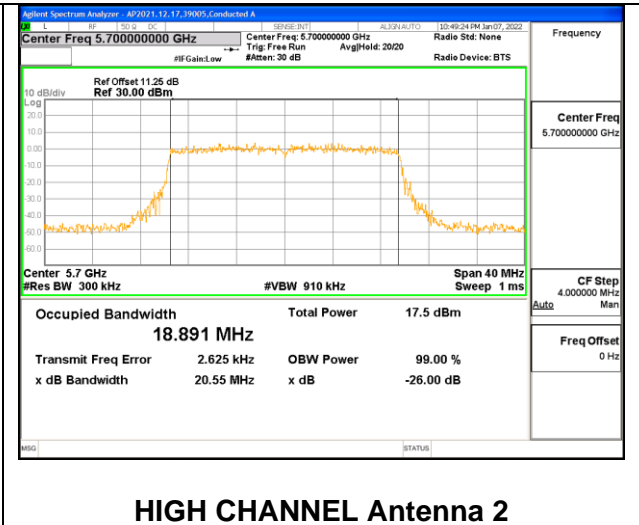

LOW CHANNEL Antenna 1

LOW CHANNEL Antenna 2

MID CHANNEL Antenna 1

MID CHANNEL Antenna 2

**2TX Antenna 1 + Antenna 2 CDD OFDMA MODE: 242-Tones, RU Index 61**

Channel	Frequency (MHz)	99% Bandwidth Chain 0 (MHz)	99% Bandwidth Chain 1 (MHz)
High	5700	19.007	18.975