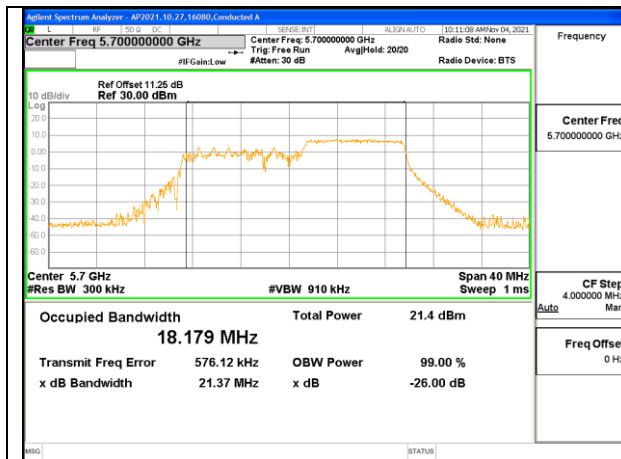

2TX Antenna 1 + Antenna 2 CDD OFDMA MODE: 106-Tones, RU Index 54

Channel	Frequency (MHz)	99% Bandwidth Chain 0 (MHz)	99% Bandwidth Chain 1 (MHz)
High	5700	18.179	18.128

HIGH CHANNEL Antenna 1