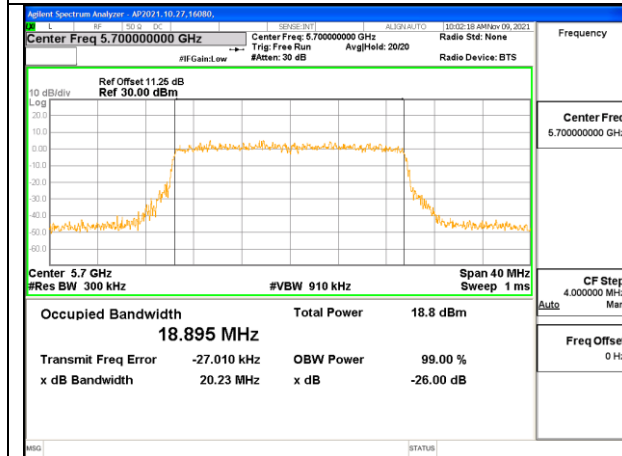

HIGH CHANNEL