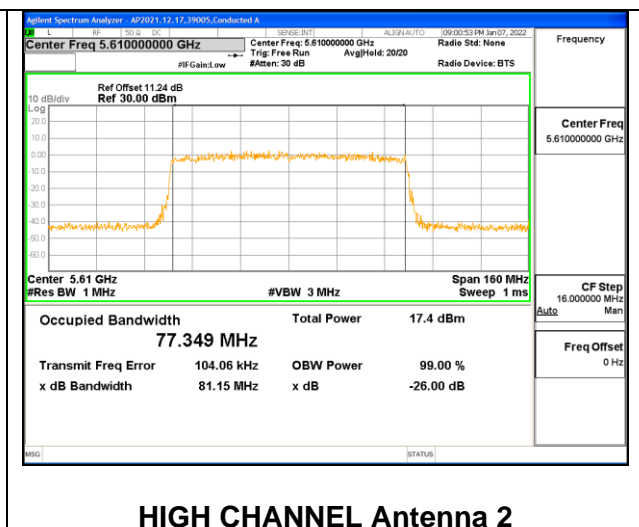

9.3.14. 802.11ax HE80 MODE 2TX IN THE 5.6GHz BAND

2TX Antenna 1 + Antenna 2 CDD OFDM MODE: SU, Single User

Channel	Frequency (MHz)	99% Bandwidth Chain 0 (MHz)	99% Bandwidth Chain 1 (MHz)
Low	5530	77.226	77.087
High	5610	77.166	77.349
138	5690	77.500	77.122