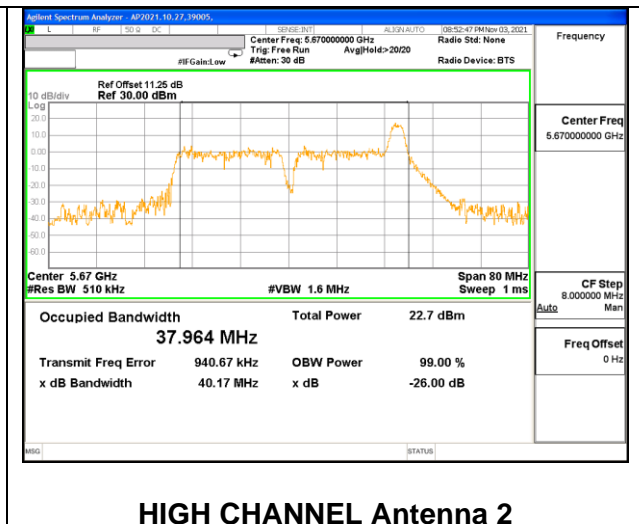

2TX Antenna 1 + Antenna 2 CDD OFDMA MODE: 26-Tones, RU Index 17

Channel	Frequency (MHz)	99% Bandwidth Chain 0 (MHz)	99% Bandwidth Chain 1 (MHz)
High	5670	38.084	37.964