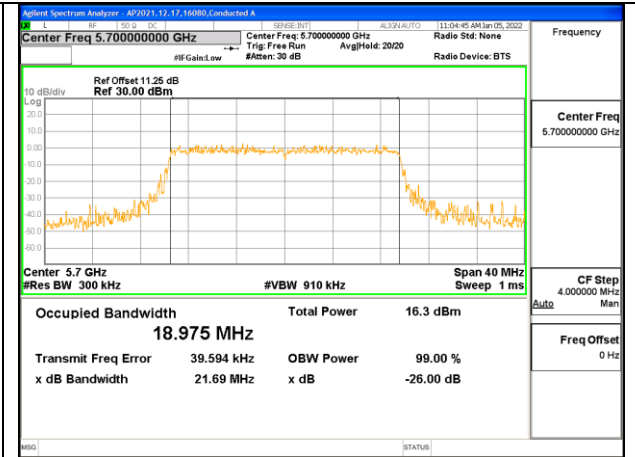

HIGH CHANNEL Antenna 2