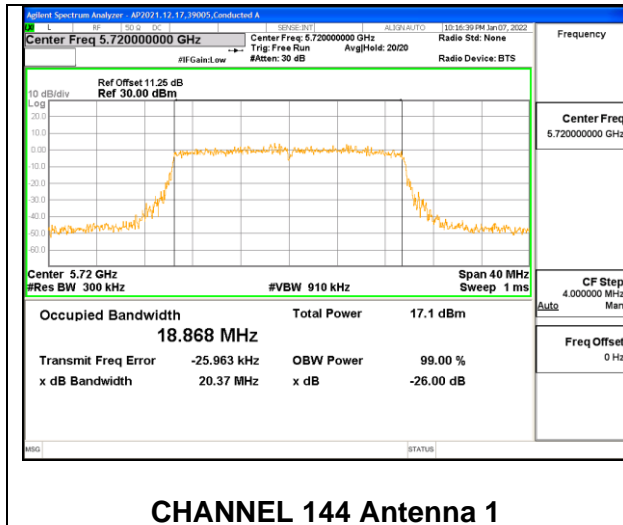

LOW CHANNEL Antenna 1

LOW CHANNEL Antenna 2

MID CHANNEL Antenna 1

MID CHANNEL Antenna 2

**2TX Antenna 1 + Antenna 2 CDD OFDMA MODE: 242-Tones, RU Index 61**

Channel	Frequency (MHz)	99% Bandwidth Chain 0 (MHz)	99% Bandwidth Chain 1 (MHz)
High	5700	19.007	18.975