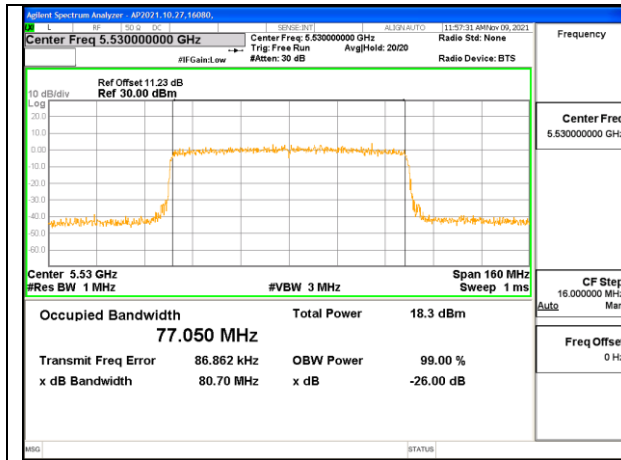

1TX Antenna 2 OFDM MODE: SU, Single User

Channel	Frequency (MHz)	99% Bandwidth (MHz)
Low	5530	77.050
High	5610	77.075
138	5690	77.157

INTENTIONALLY LEFT BLANK