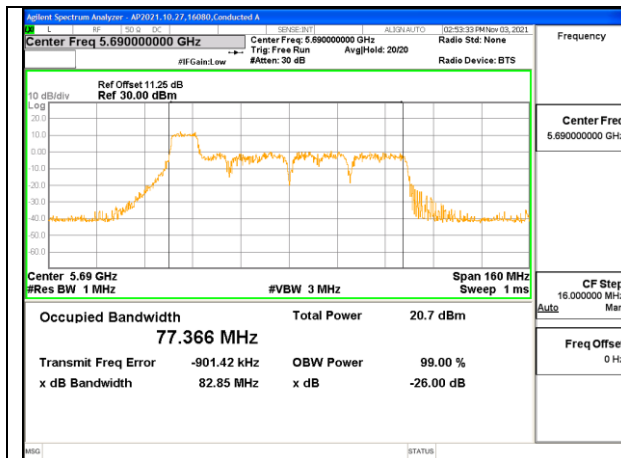

2TX Antenna 1 + Antenna 2 CDD OFDMA MODE: 106-Tones, RU Index 53

Channel	Frequency (MHz)	99% Bandwidth Chain 0 (MHz)	99% Bandwidth Chain 1 (MHz)
138	5690	77.366	77.448

CHANNEL 138 Antenna 1