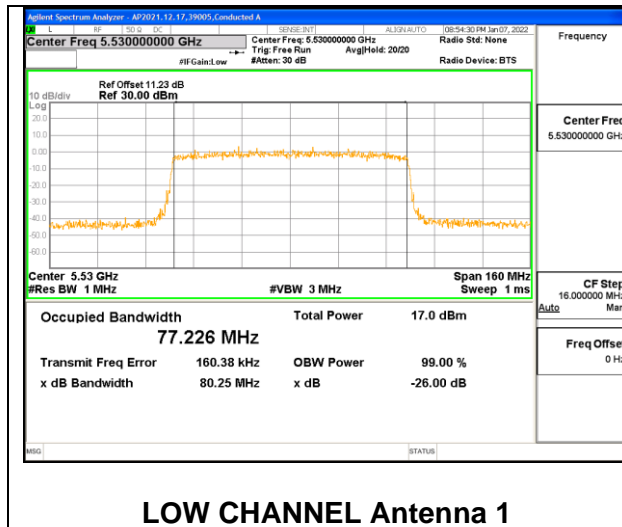

9.3.14. 802.11ax HE80 MODE 2TX IN THE 5.6GHz BAND

2TX Antenna 1 + Antenna 2 CDD OFDM MODE: SU, Single User

Channel	Frequency (MHz)	99% Bandwidth Chain 0 (MHz)	99% Bandwidth Chain 1 (MHz)
Low	5530	77.226	77.087
High	5610	77.166	77.349
138	5690	77.500	77.122