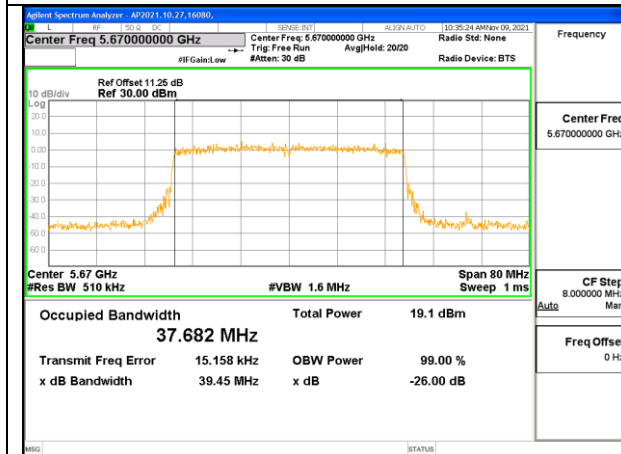

9.3.11. 802.11ax HE40 MODE 1TX IN THE 5.6GHz BAND

1TX Antenna 1 OFDM MODE: SU, Single User

Channel	Frequency (MHz)	99% Bandwidth (MHz)
Low	5510	37.677
Mid	5550	37.663
High	5670	37.682
142	5710	37.651