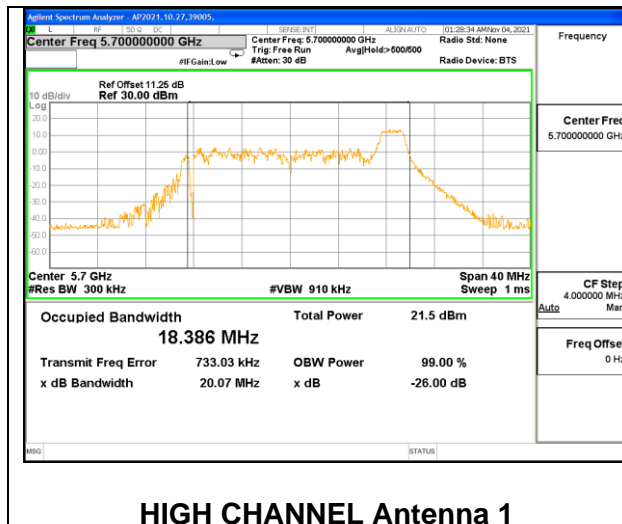

2TX Antenna 1 + Antenna 2 CDD OFDMA MODE: 26-Tones, RU Index 8

Channel	Frequency (MHz)	99% Bandwidth Chain 0 (MHz)	99% Bandwidth Chain 1 (MHz)
High	5700	18.386	18.181