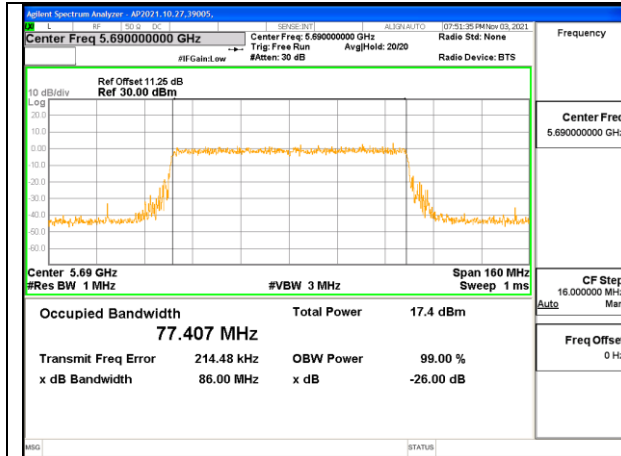

2TX Antenna 1 + Antenna 2 CDD OFDMA MODE: 996-Tones, RU Index 67

Channel	Frequency (MHz)	99% Bandwidth Chain 0 (MHz)	99% Bandwidth Chain 1 (MHz)
138	5690	77.407	77.641

CHANNEL 138 Antenna 1