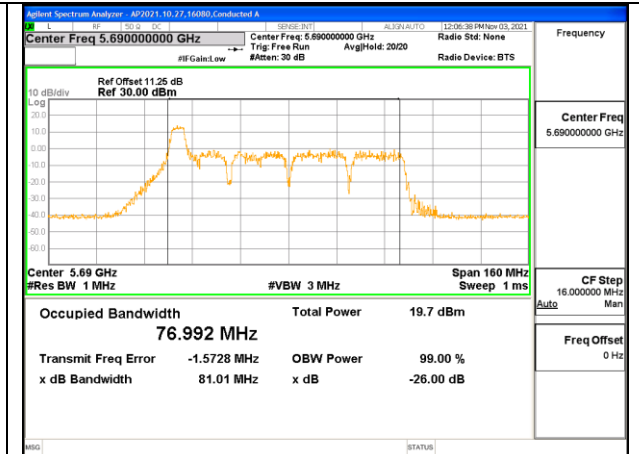

CHANNEL 138 Antenna 2