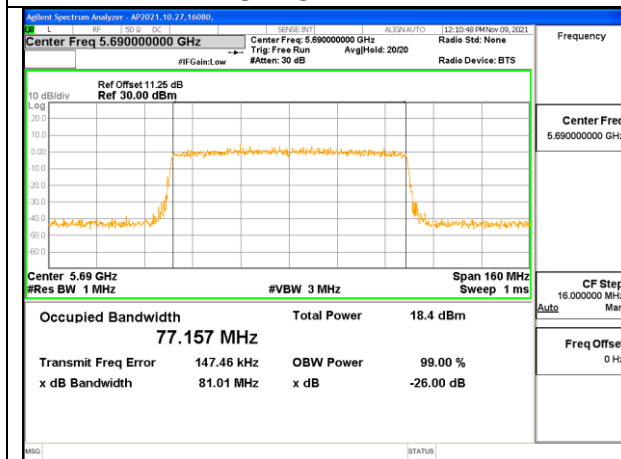

1TX Antenna 2 OFDM MODE: SU, Single User

Channel	Frequency (MHz)	99% Bandwidth (MHz)
Low	5530	77.050
High	5610	77.075
138	5690	77.157

INTENTIONALLY LEFT BLANK