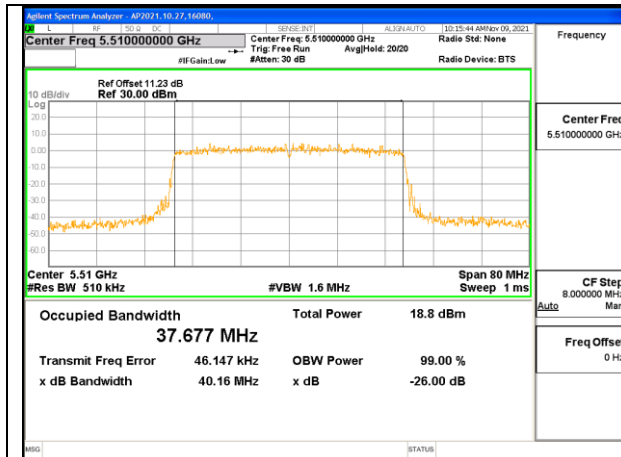

9.3.11. 802.11ax HE40 MODE 1TX IN THE 5.6GHz BAND

1TX Antenna 1 OFDM MODE: SU, Single User

Channel	Frequency (MHz)	99% Bandwidth (MHz)
Low	5510	37.677
Mid	5550	37.663
High	5670	37.682
142	5710	37.651