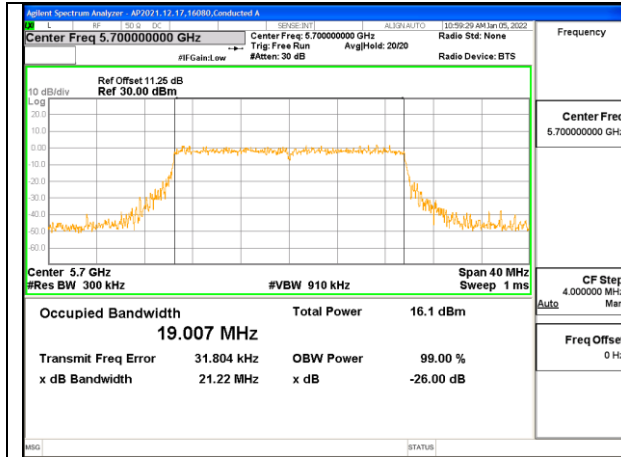

LOW CHANNEL Antenna 1

LOW CHANNEL Antenna 2

MID CHANNEL Antenna 1

MID CHANNEL Antenna 2

**2TX Antenna 1 + Antenna 2 CDD OFDMA MODE: 242-Tones, RU Index 61**

Channel	Frequency (MHz)	99% Bandwidth Chain 0 (MHz)	99% Bandwidth Chain 1 (MHz)
High	5700	19.007	18.975