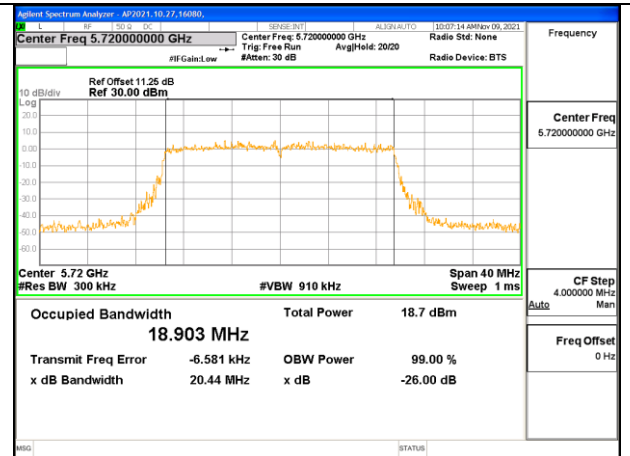

CHANNEL 144