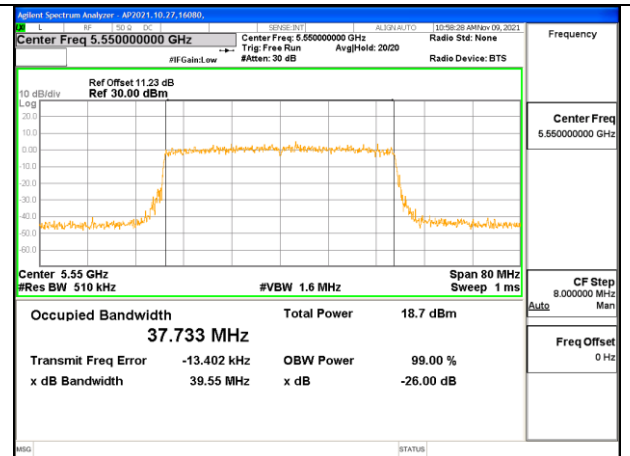

#### 1TX Antenna 1 OFDM MODE: SU, Single User

Channel	Frequency (MHz)	99% Bandwidth (MHz)
Low	5510	37.677
Mid	5550	37.663
High	5670	37.682
142	5710	37.651

**1TX Antenna 2 OFDM MODE: SU, Single User**

Channel	Frequency (MHz)	99% Bandwidth (MHz)
Low	5510	37.734
Mid	5550	37.733
High	5670	37.721
142	5710	37.669