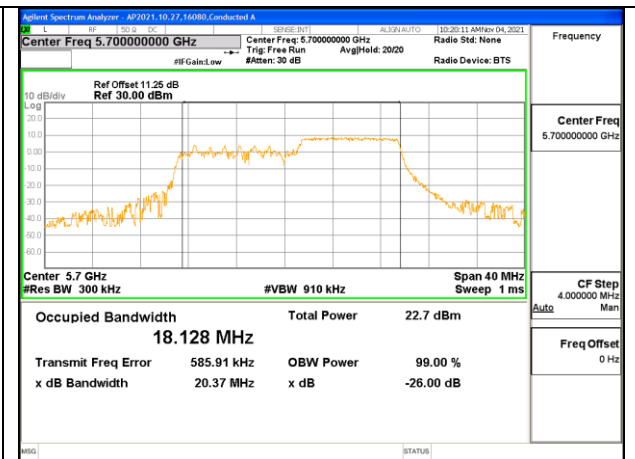

HIGH CHANNEL Antenna 2