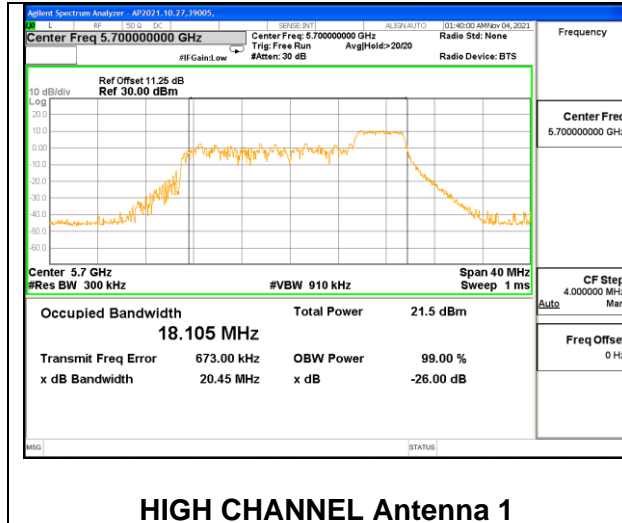

2TX Antenna 1 + Antenna 2 CDD OFDMA MODE: 52-Tones, RU Index 40

Channel	Frequency (MHz)	99% Bandwidth Chain 0 (MHz)	99% Bandwidth Chain 1 (MHz)
High	5700	18.105	18.150