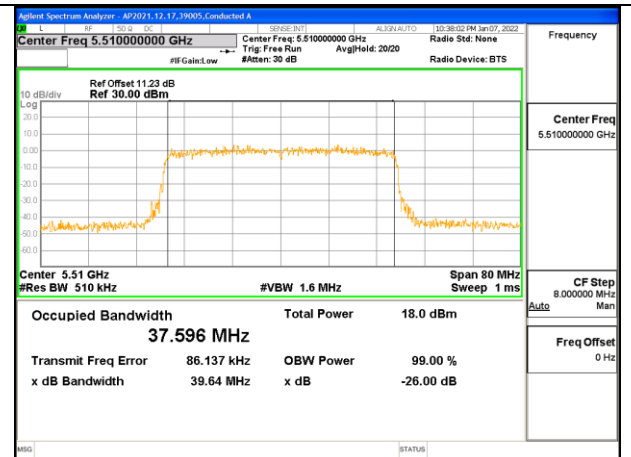

LOW CHANNEL Antenna 2