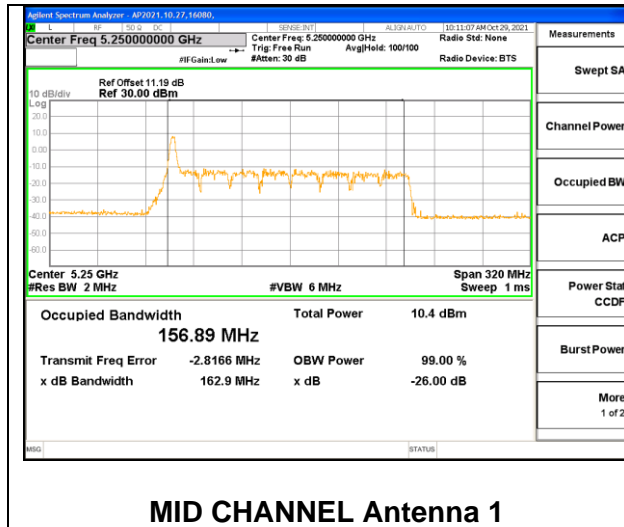

2TX Antenna 1 + Antenna 2 CDD OFDMA MODE: 26-Tones, RU Index 0

Channel	Frequency (MHz)	99% Bandwidth Chain 0 (MHz)	99% Bandwidth Chain 1 (MHz)
Mid	5250	156.89	157.47