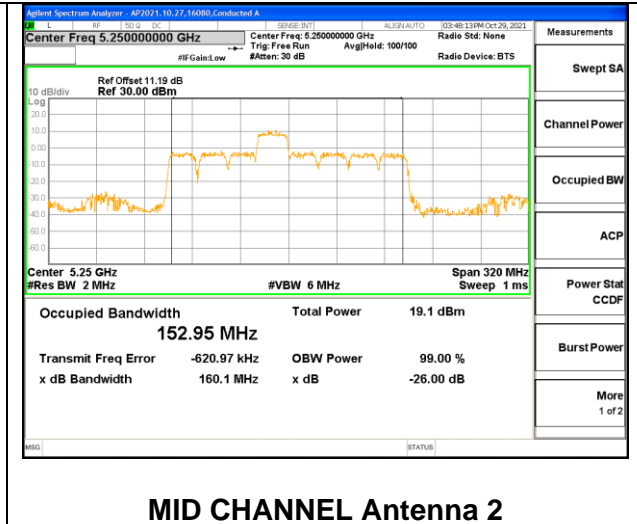

2TX Antenna 1 + Antenna 2 CDD OFDMA MODE: 242-Tones, RU Index 64

Channel	Frequency (MHz)	99% Bandwidth Chain 0 (MHz)	99% Bandwidth Chain 1 (MHz)
Mid	5250	152.35	152.95