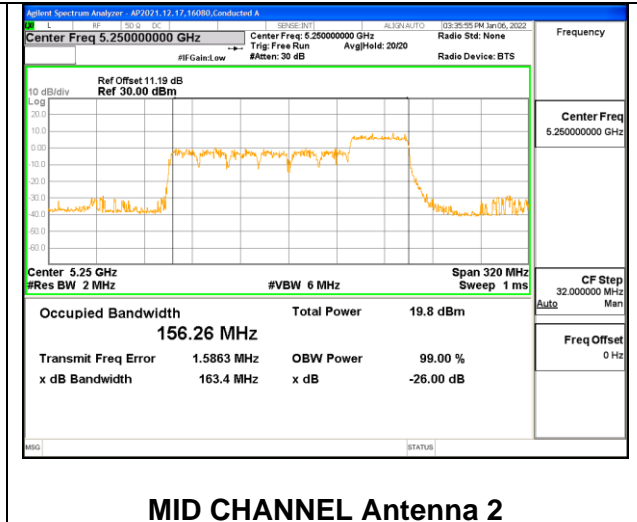

2TX Antenna 1 + Antenna 2 CDD OFDMA MODE: 484-Tones, RU Index S66

Channel	Frequency (MHz)	99% Bandwidth Chain 0 (MHz)	99% Bandwidth Chain 1 (MHz)
Mid	5250	156.17	156.26