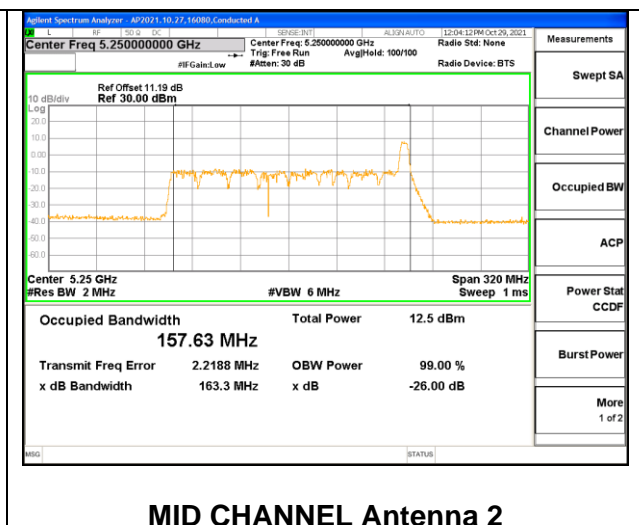

2TX Antenna 1 + Antenna 2 CDD OFDMA MODE: 52-Tones, RU Index S52

Channel	Frequency (MHz)	99% Bandwidth Chain 0 (MHz)	99% Bandwidth Chain 1 (MHz)
Mid	5250	156.99	157.63