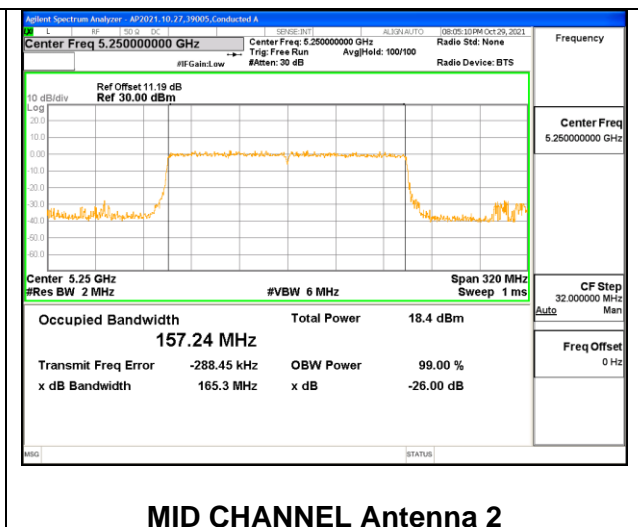

2TX Antenna 1 + Antenna 2 CDD OFDMA MODE: 2x 996-Tones, Index 68

Channel	Frequency (MHz)	99% Bandwidth Chain 0 (MHz)	99% Bandwidth Chain 1 (MHz)
Mid	5250	157.15	157.24