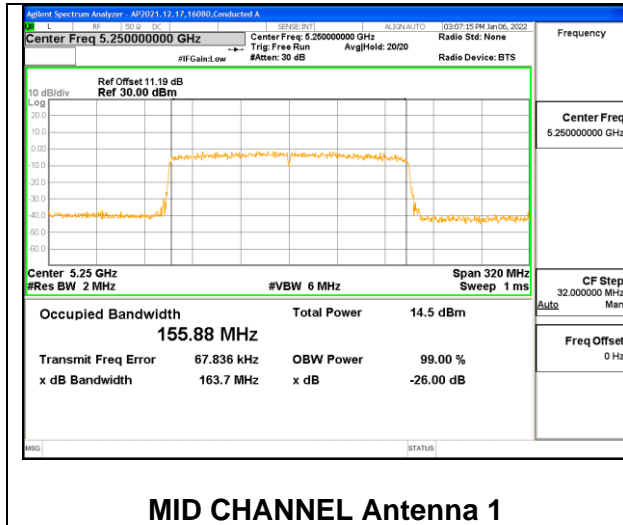

9.3.7. 802.11ax HE160 MODE 1TX IN THE 5.2GHz & 5.3GHz BAND

1TX Antenna 1 OFDM MODE: SU, Single User

Channel	Frequency (MHz)	99% Bandwidth (MHz)
Mid	5250	155.82

1TX Antenna 2 OFDM MODE: SU, Single User

Channel	Frequency (MHz)	99% Bandwidth (MHz)
Mid	5250	156.22

9.3.8. 802.11ax HE160 MODE 2TX IN THE 5.2GHz & 5.3GHz BAND

2TX Antenna 1 + Antenna 2 CDD OFDM MODE: SU, Single User

Channel	Frequency (MHz)	99% Bandwidth Chain 0 (MHz)	99% Bandwidth Chain 1 (MHz)
Mid	5250	155.88	156.30