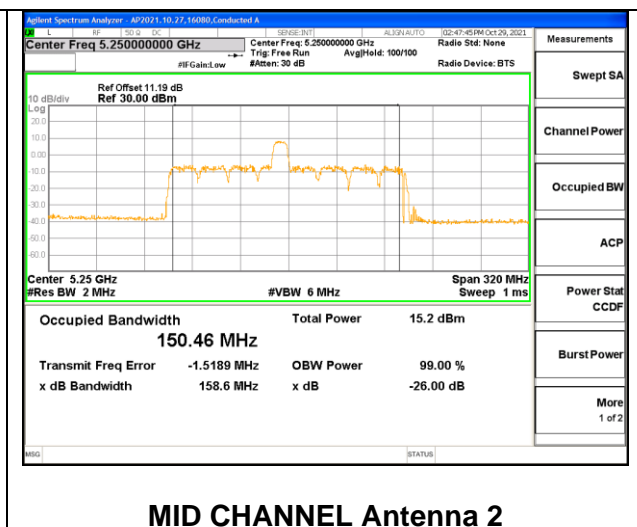

2TX Antenna 1 + Antenna 2 CDD OFDMA MODE: 106-Tones, RU Index 60

Channel	Frequency (MHz)	99% Bandwidth Chain 0 (MHz)	99% Bandwidth Chain 1 (MHz)
Mid	5250	150.67	150.46