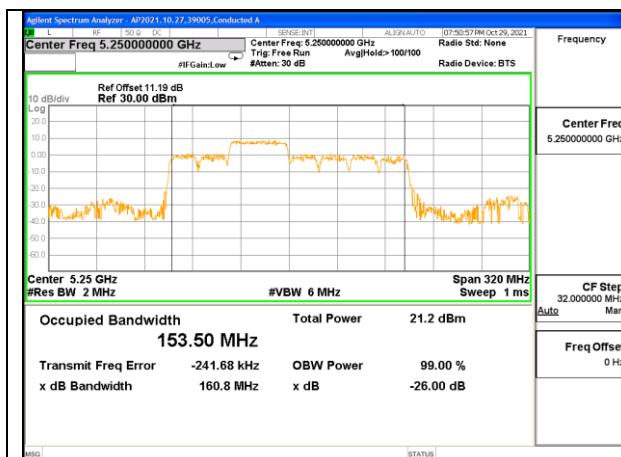

2TX Antenna 1 + Antenna 2 CDD OFDMA MODE: 484-Tones, RU Index 66

Channel	Frequency (MHz)	99% Bandwidth Chain 0 (MHz)	99% Bandwidth Chain 1 (MHz)
Mid	5250	153.50	152.72

MID CHANNEL Antenna 1