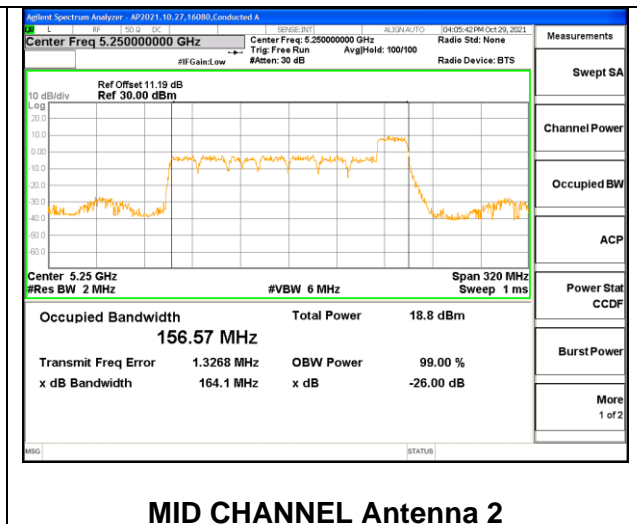

2TX Antenna 1 + Antenna 2 CDD OFDMA MODE: 242-Tones, RU Index S64

Channel	Frequency (MHz)	99% Bandwidth Chain 0 (MHz)	99% Bandwidth Chain 1 (MHz)
Mid	5250	156.54	156.57