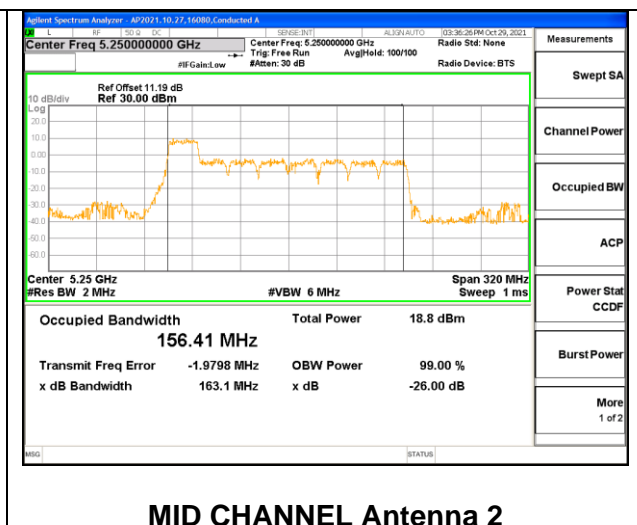

2TX Antenna 1 + Antenna 2 CDD OFDMA MODE: 242-Tones, RU Index 61

Channel	Frequency (MHz)	99% Bandwidth Chain 0 (MHz)	99% Bandwidth Chain 1 (MHz)
Mid	5250	155.36	156.41