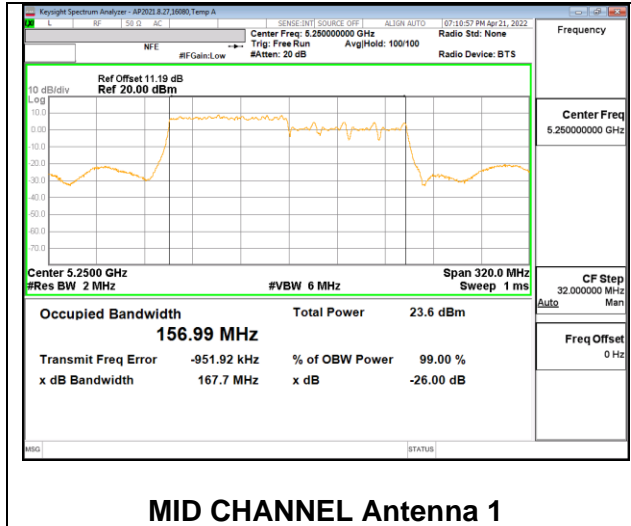

2TX Antenna 1 + Antenna 2 CDD OFDMA MODE: 996-Tones, RU Index 67

Channel	Frequency (MHz)	99% Bandwidth Chain 0 (MHz)	99% Bandwidth Chain 1 (MHz)
Mid	5250	156.99	156.96