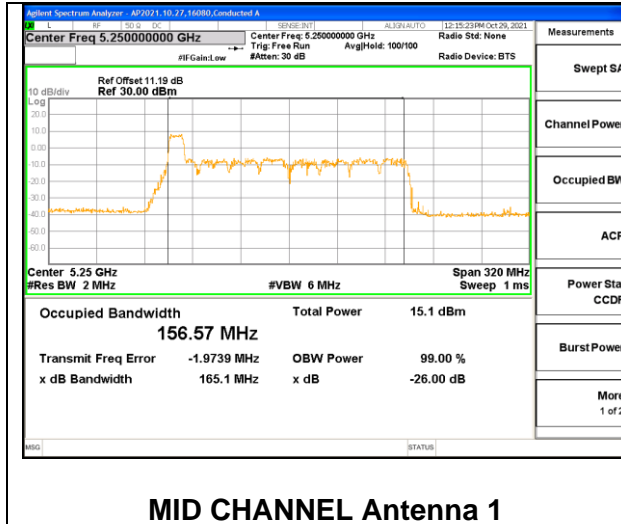

2TX Antenna 1 + Antenna 2 CDD OFDMA MODE: 106-Tones, RU Index 53

Channel	Frequency (MHz)	99% Bandwidth Chain 0 (MHz)	99% Bandwidth Chain 1 (MHz)
Mid	5250	156.57	156.64