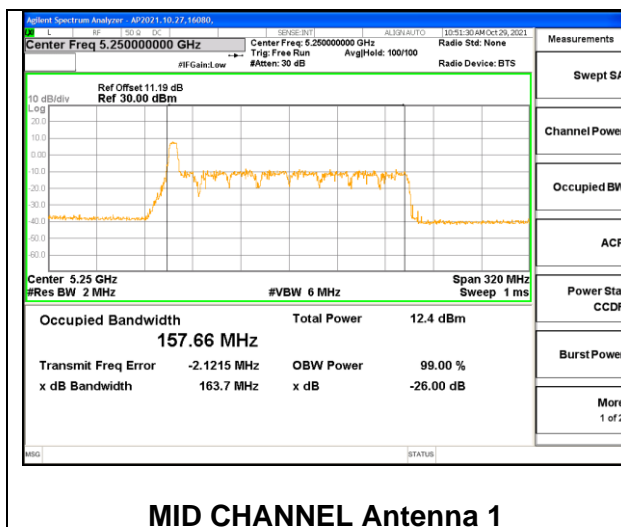

2TX Antenna 1 + Antenna 2 CDD OFDMA MODE: 52-Tones, RU Index 37

Channel	Frequency (MHz)	99% Bandwidth Chain 0 (MHz)	99% Bandwidth Chain 1 (MHz)
Mid	5250	157.66	157.40