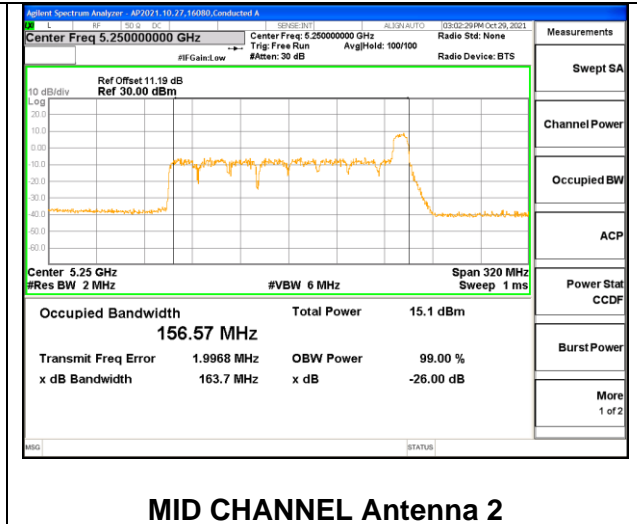

2TX Antenna 1 + Antenna 2 CDD OFDMA MODE: 106-Tones, RU Index S60

Channel	Frequency (MHz)	99% Bandwidth Chain 0 (MHz)	99% Bandwidth Chain 1 (MHz)
Mid	5250	156.95	156.57