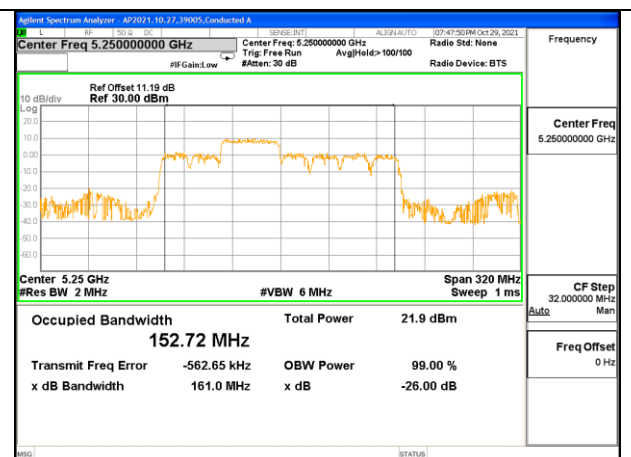

MID CHANNEL Antenna 2