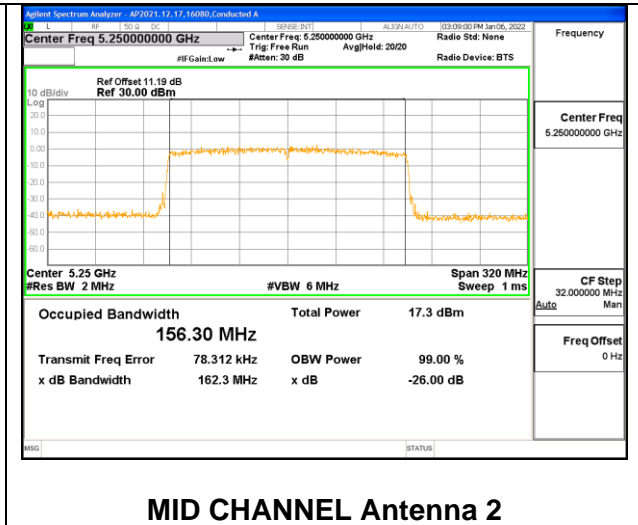

9.3.7. 802.11ax HE160 MODE 1TX IN THE 5.2GHz & 5.3GHz BAND

1TX Antenna 1 OFDM MODE: SU, Single User

Channel	Frequency (MHz)	99% Bandwidth (MHz)
Mid	5250	155.82

1TX Antenna 2 OFDM MODE: SU, Single User

Channel	Frequency (MHz)	99% Bandwidth (MHz)
Mid	5250	156.22

9.3.8. 802.11ax HE160 MODE 2TX IN THE 5.2GHz & 5.3GHz BAND

2TX Antenna 1 + Antenna 2 CDD OFDM MODE: SU, Single User

Channel	Frequency (MHz)	99% Bandwidth Chain 0 (MHz)	99% Bandwidth Chain 1 (MHz)
Mid	5250	155.88	156.30