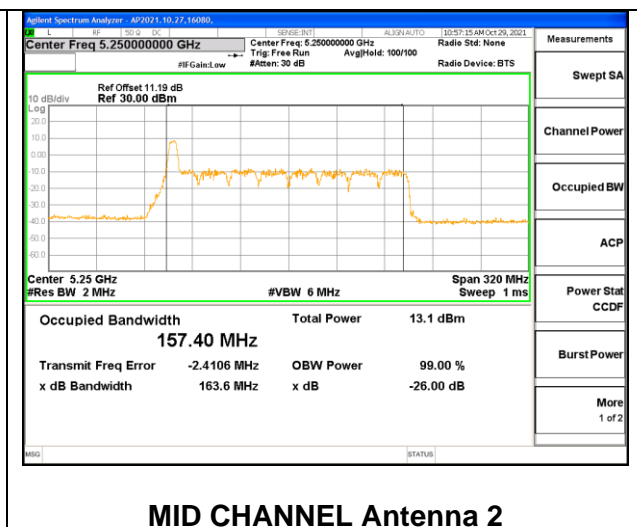

2TX Antenna 1 + Antenna 2 CDD OFDMA MODE: 52-Tones, RU Index 37

Channel	Frequency (MHz)	99% Bandwidth Chain 0 (MHz)	99% Bandwidth Chain 1 (MHz)
Mid	5250	157.66	157.40