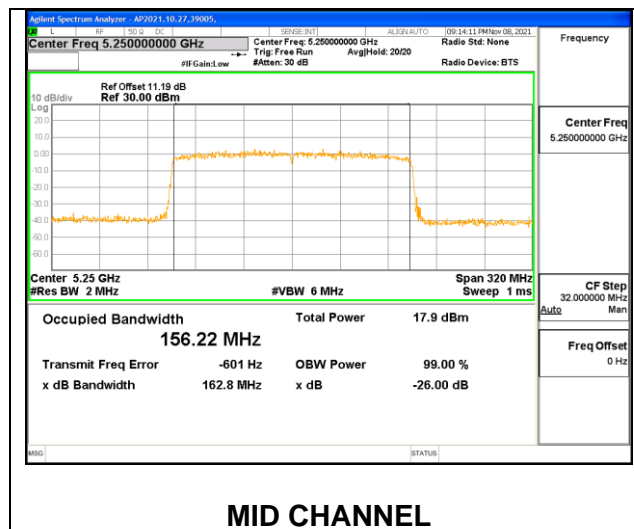

9.3.7. 802.11ax HE160 MODE 1TX IN THE 5.2GHz & 5.3GHz BAND

1TX Antenna 1 OFDM MODE: SU, Single User

Channel	Frequency (MHz)	99% Bandwidth (MHz)
Mid	5250	155.82

1TX Antenna 2 OFDM MODE: SU, Single User

Channel	Frequency (MHz)	99% Bandwidth (MHz)
Mid	5250	156.22

9.3.8. 802.11ax HE160 MODE 2TX IN THE 5.2GHz & 5.3GHz BAND

2TX Antenna 1 + Antenna 2 CDD OFDM MODE: SU, Single User

Channel	Frequency (MHz)	99% Bandwidth Chain 0 (MHz)	99% Bandwidth Chain 1 (MHz)
Mid	5250	155.88	156.30