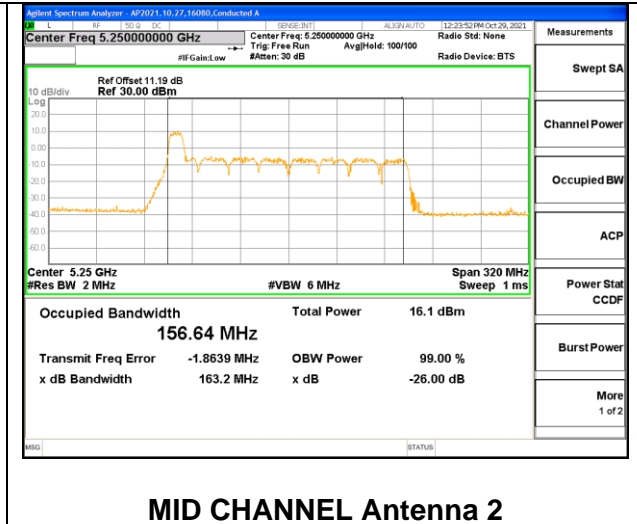

2TX Antenna 1 + Antenna 2 CDD OFDMA MODE: 106-Tones, RU Index 53

Channel	Frequency (MHz)	99% Bandwidth Chain 0 (MHz)	99% Bandwidth Chain 1 (MHz)
Mid	5250	156.57	156.64