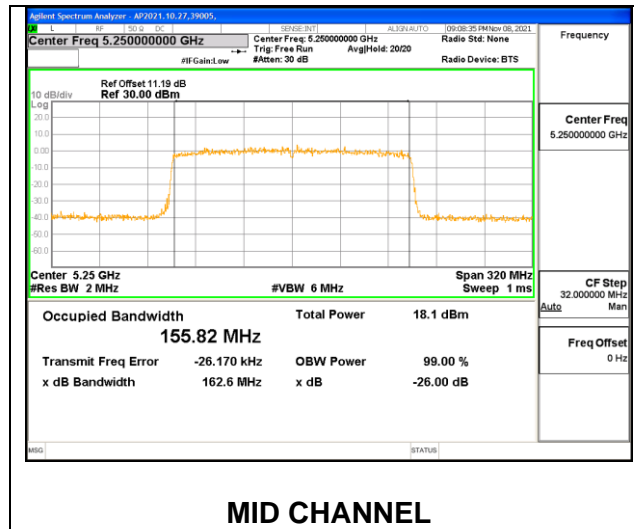

9.3.7. 802.11ax HE160 MODE 1TX IN THE 5.2GHz & 5.3GHz BAND

1TX Antenna 1 OFDM MODE: SU, Single User

Channel	Frequency (MHz)	99% Bandwidth (MHz)
Mid	5250	155.82

1TX Antenna 2 OFDM MODE: SU, Single User

Channel	Frequency (MHz)	99% Bandwidth (MHz)
Mid	5250	156.22

9.3.8. 802.11ax HE160 MODE 2TX IN THE 5.2GHz & 5.3GHz BAND

2TX Antenna 1 + Antenna 2 CDD OFDM MODE: SU, Single User

Channel	Frequency (MHz)	99% Bandwidth Chain 0 (MHz)	99% Bandwidth Chain 1 (MHz)
Mid	5250	155.88	156.30