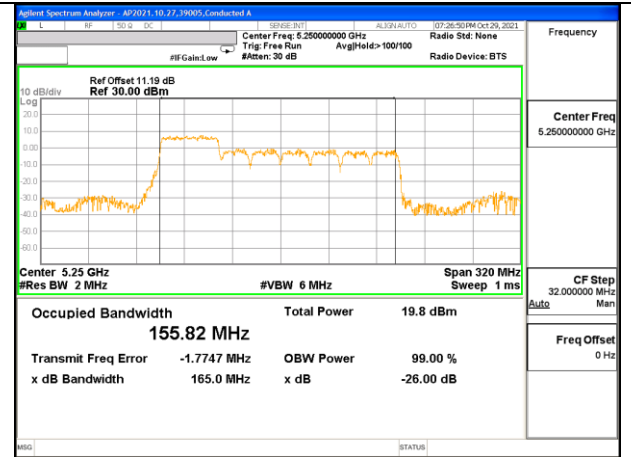

MID CHANNEL Antenna 2