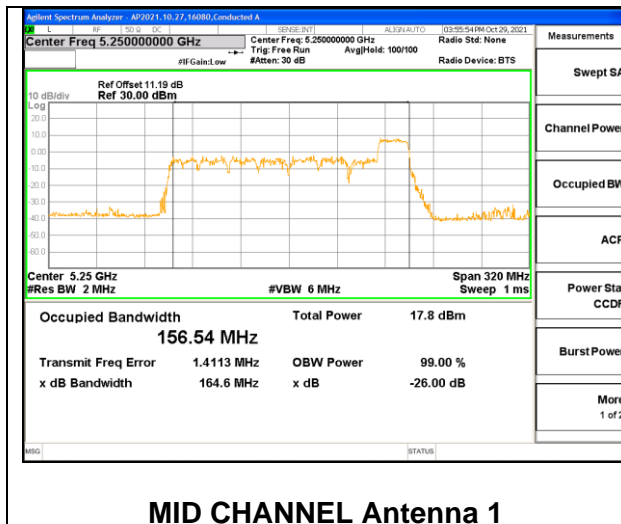

2TX Antenna 1 + Antenna 2 CDD OFDMA MODE: 242-Tones, RU Index S64

Channel	Frequency (MHz)	99% Bandwidth Chain 0 (MHz)	99% Bandwidth Chain 1 (MHz)
Mid	5250	156.54	156.57