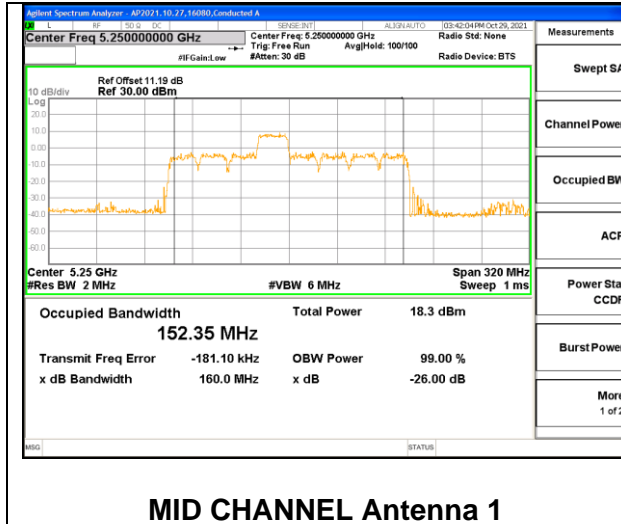

2TX Antenna 1 + Antenna 2 CDD OFDMA MODE: 242-Tones, RU Index 64

Channel	Frequency (MHz)	99% Bandwidth Chain 0 (MHz)	99% Bandwidth Chain 1 (MHz)
Mid	5250	152.35	152.95