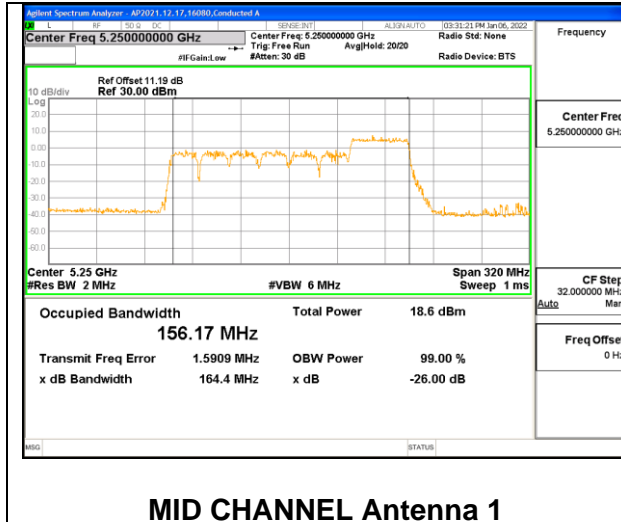

2TX Antenna 1 + Antenna 2 CDD OFDMA MODE: 484-Tones, RU Index S66

Channel	Frequency (MHz)	99% Bandwidth Chain 0 (MHz)	99% Bandwidth Chain 1 (MHz)
Mid	5250	156.17	156.26