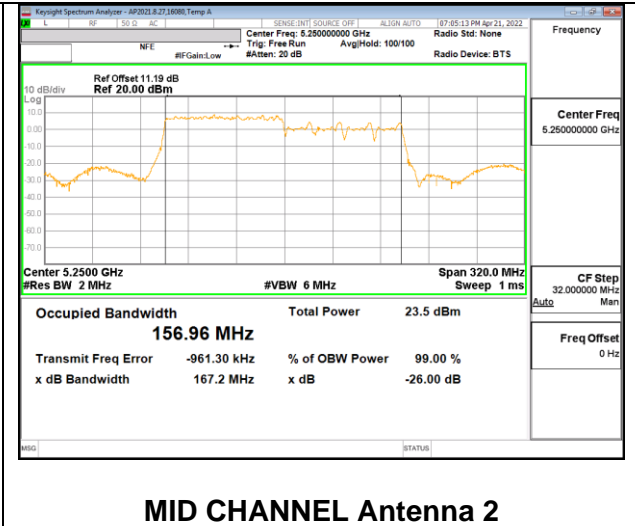

2TX Antenna 1 + Antenna 2 CDD OFDMA MODE: 996-Tones, RU Index 67

Channel	Frequency (MHz)	99% Bandwidth Chain 0 (MHz)	99% Bandwidth Chain 1 (MHz)
Mid	5250	156.99	156.96