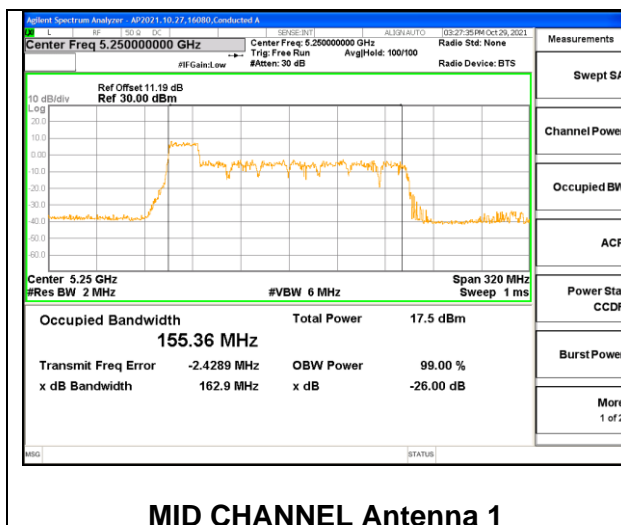

2TX Antenna 1 + Antenna 2 CDD OFDMA MODE: 242-Tones, RU Index 61

Channel	Frequency (MHz)	99% Bandwidth Chain 0 (MHz)	99% Bandwidth Chain 1 (MHz)
Mid	5250	155.36	156.41