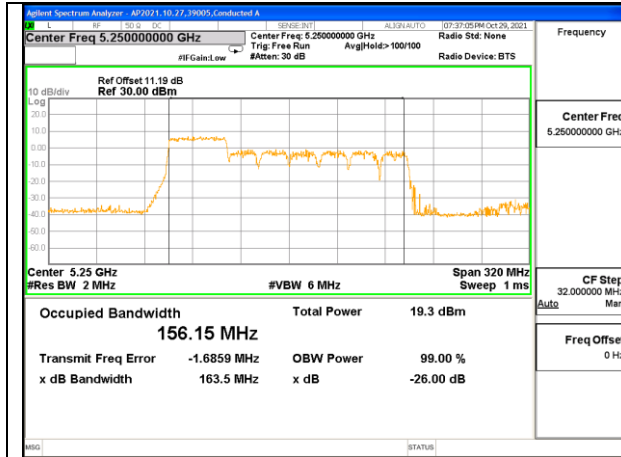

2TX Antenna 1 + Antenna 2 CDD OFDMA MODE: 484-Tones, RU Index 65

Channel	Frequency (MHz)	99% Bandwidth Chain 0 (MHz)	99% Bandwidth Chain 1 (MHz)
Mid	5250	156.15	155.82

MID CHANNEL Antenna 1