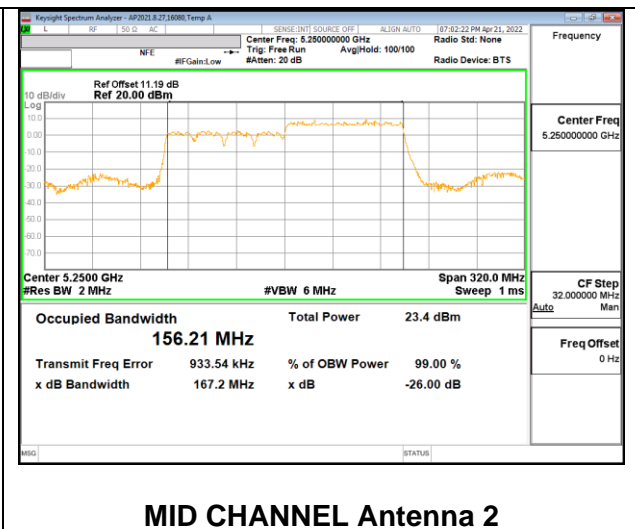

2TX Antenna 1 + Antenna 2 CDD OFDMA MODE: 996-Tones, RU Index S67

Channel	Frequency (MHz)	99% Bandwidth Chain 0 (MHz)	99% Bandwidth Chain 1 (MHz)
Mid	5250	156.17	156.21