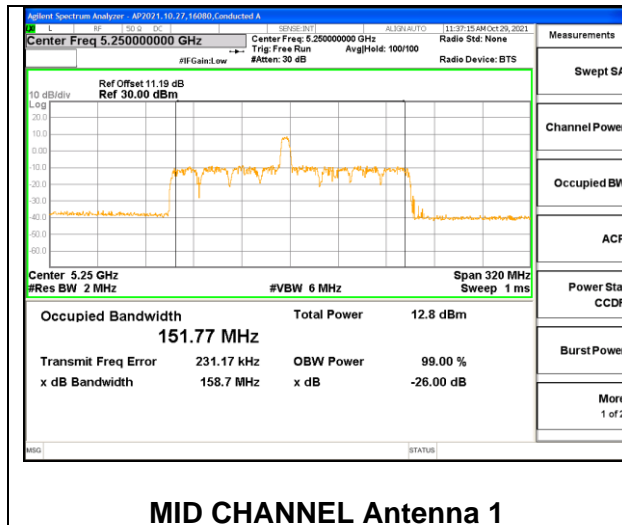

2TX Antenna 1 + Antenna 2 CDD OFDMA MODE: 52-Tones, RU Index 52

Channel	Frequency (MHz)	99% Bandwidth Chain 0 (MHz)	99% Bandwidth Chain 1 (MHz)
Mid	5250	151.77	152.64