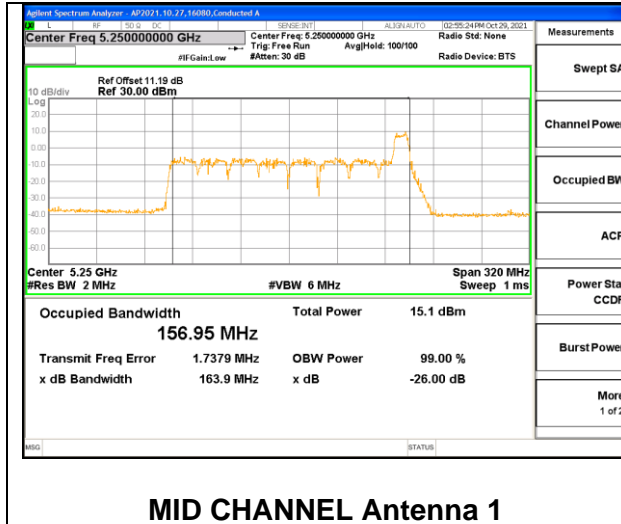

2TX Antenna 1 + Antenna 2 CDD OFDMA MODE: 106-Tones, RU Index S60

Channel	Frequency (MHz)	99% Bandwidth Chain 0 (MHz)	99% Bandwidth Chain 1 (MHz)
Mid	5250	156.95	156.57