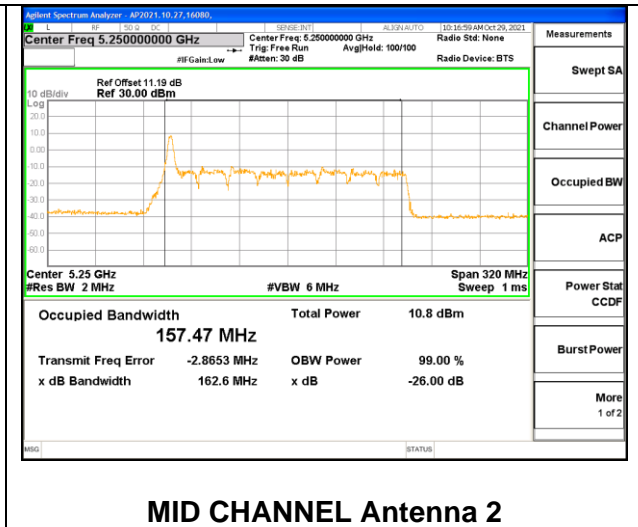

2TX Antenna 1 + Antenna 2 CDD OFDMA MODE: 26-Tones, RU Index 0

Channel	Frequency (MHz)	99% Bandwidth Chain 0 (MHz)	99% Bandwidth Chain 1 (MHz)
Mid	5250	156.89	157.47