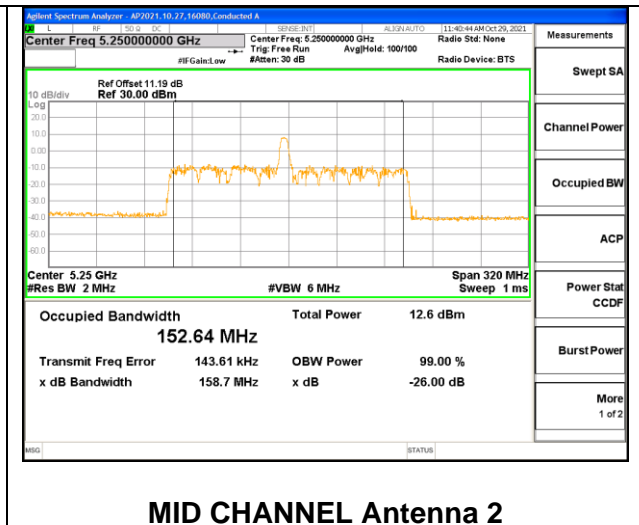

2TX Antenna 1 + Antenna 2 CDD OFDMA MODE: 52-Tones, RU Index 52

Channel	Frequency (MHz)	99% Bandwidth Chain 0 (MHz)	99% Bandwidth Chain 1 (MHz)
Mid	5250	151.77	152.64