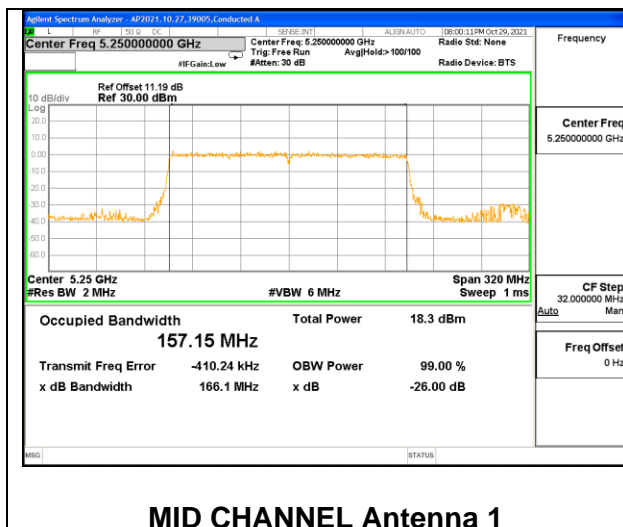

2TX Antenna 1 + Antenna 2 CDD OFDMA MODE: 2x 996-Tones, Index 68

Channel	Frequency (MHz)	99% Bandwidth Chain 0 (MHz)	99% Bandwidth Chain 1 (MHz)
Mid	5250	157.15	157.24