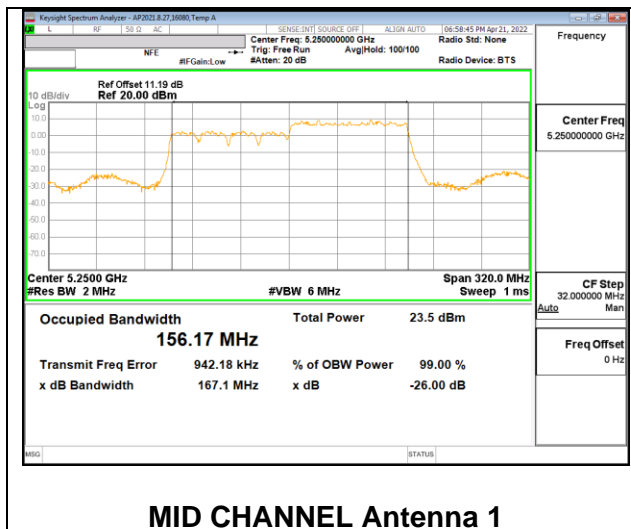

2TX Antenna 1 + Antenna 2 CDD OFDMA MODE: 2x 996-Tones, Index 68

Channel	Frequency (MHz)	99% Bandwidth Chain 0 (MHz)	99% Bandwidth Chain 1 (MHz)
Mid	5250	157.15	157.24

2TX Antenna 1 + Antenna 2 CDD OFDMA MODE: 996-Tones, RU Index 67

Channel	Frequency (MHz)	99% Bandwidth Chain 0 (MHz)	99% Bandwidth Chain 1 (MHz)
Mid	5250	156.99	156.96

2TX Antenna 1 + Antenna 2 CDD OFDMA MODE: 996-Tones, RU Index S67

Channel	Frequency (MHz)	99% Bandwidth Chain 0 (MHz)	99% Bandwidth Chain 1 (MHz)
Mid	5250	156.17	156.21