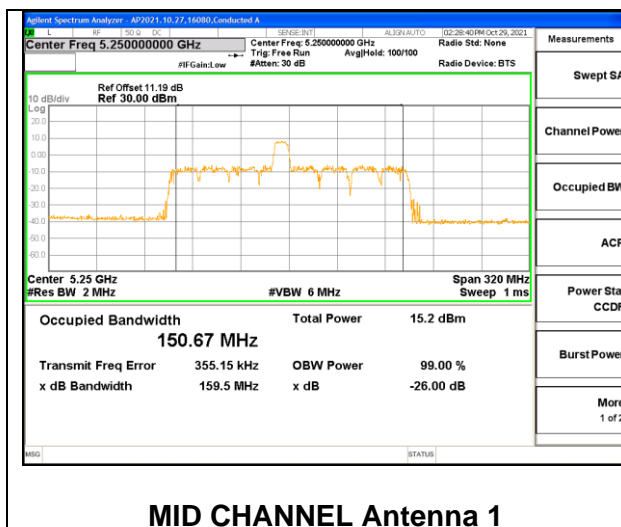

2TX Antenna 1 + Antenna 2 CDD OFDMA MODE: 106-Tones, RU Index 60

Channel	Frequency (MHz)	99% Bandwidth Chain 0 (MHz)	99% Bandwidth Chain 1 (MHz)
Mid	5250	150.67	150.46