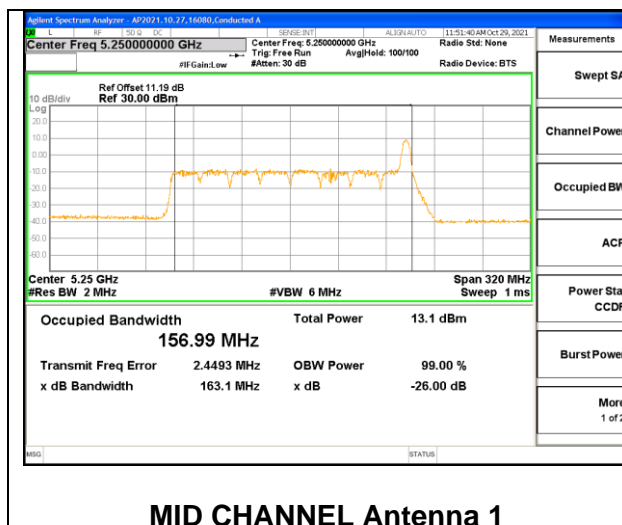

2TX Antenna 1 + Antenna 2 CDD OFDMA MODE: 52-Tones, RU Index S52

Channel	Frequency (MHz)	99% Bandwidth Chain 0 (MHz)	99% Bandwidth Chain 1 (MHz)
Mid	5250	156.99	157.63