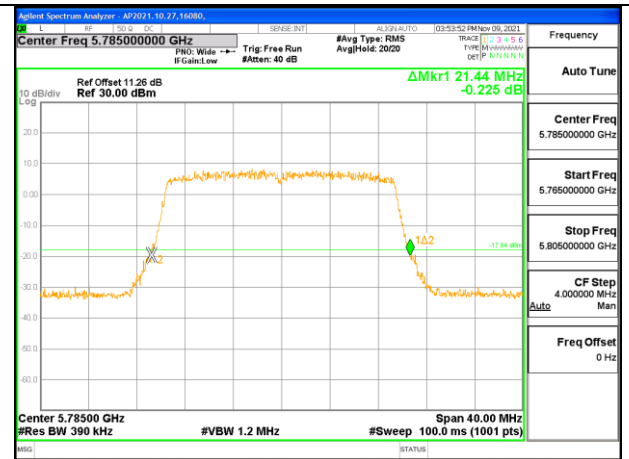

MID CHANNEL