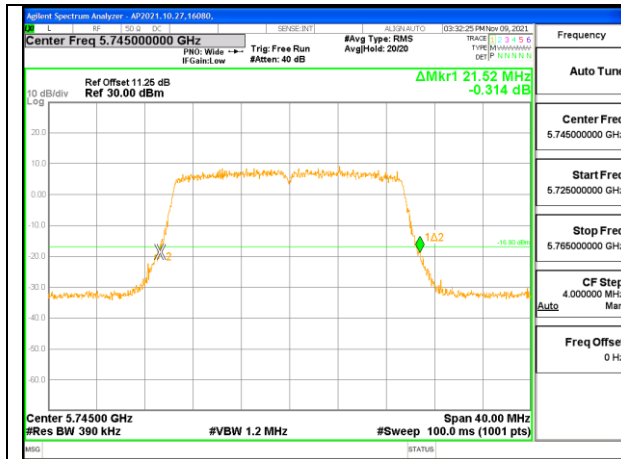

1TX Antenna 2 OFDM MODE: SU, Single User

Channel	Frequency (MHz)	26 dB Bandwidth (MHz)
Low	5745	21.52
Mid	5785	21.44
High	5825	21.52

LOW CHANNEL