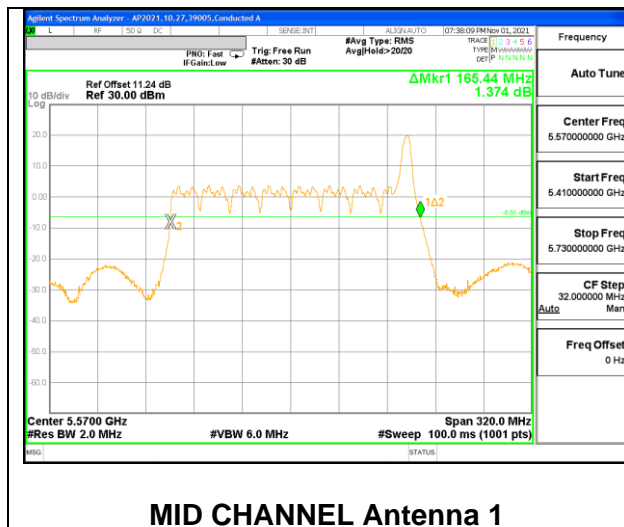

2TX Antenna 1 + Antenna 2 CDD OFDMA MODE: 52-Tones, RU Index S52

Channel	Frequency (MHz)	26 dB Bandwidth Chain 0 (MHz)	26 dB Bandwidth Chain 1 (MHz)
Mid	5570	165.44	165.44