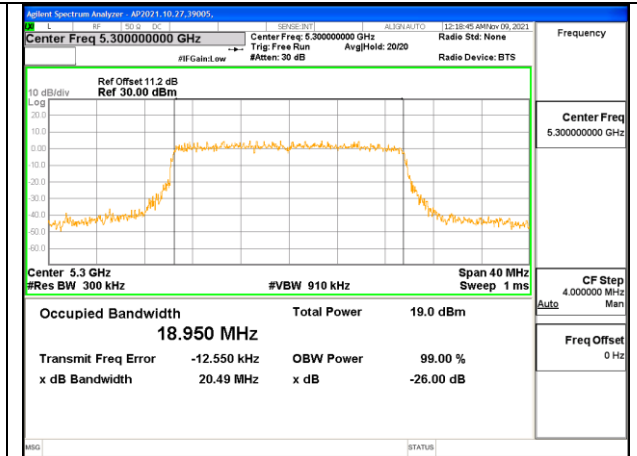

MID CHANNEL