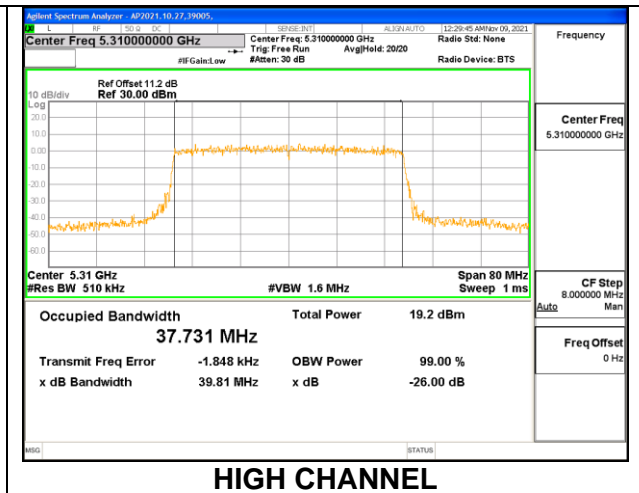

9.3.5. 802.11ax HE40 MODE 1TX IN THE 5.3GHz BAND

1TX Antenna 1 OFDM MODE: SU, Single User

Channel	Frequency (MHz)	99% Bandwidth (MHz)
Low	5270	37.681
High	5310	37.731