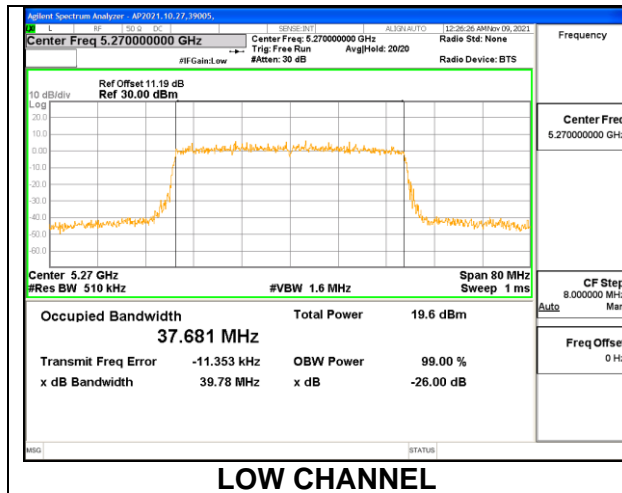

9.3.5. 802.11ax HE40 MODE 1TX IN THE 5.3GHz BAND

1TX Antenna 1 OFDM MODE: SU, Single User

Channel	Frequency (MHz)	99% Bandwidth (MHz)
Low	5270	37.681
High	5310	37.731