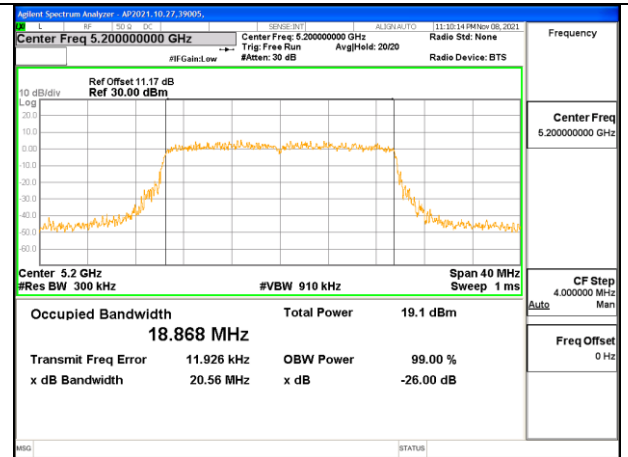

MID CHANNEL