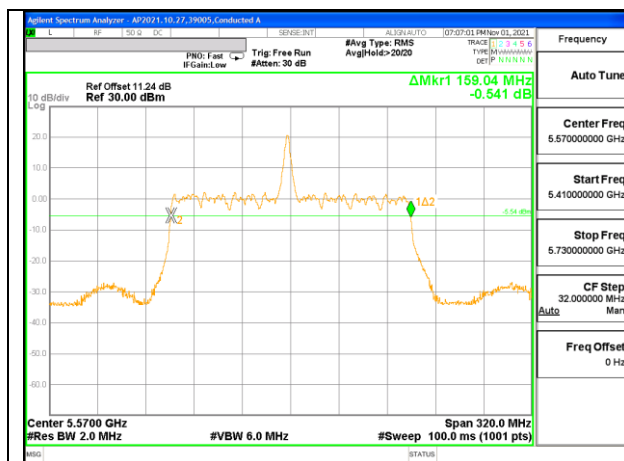

2TX Antenna 1 + Antenna 2 CDD OFDMA MODE: 26-Tones, RU Index 36

Channel	Frequency (MHz)	26 dB Bandwidth Chain 0 (MHz)	26 dB Bandwidth Chain 1 (MHz)
Mid	5570	159.04	159.04

MID CHANNEL Antenna 1