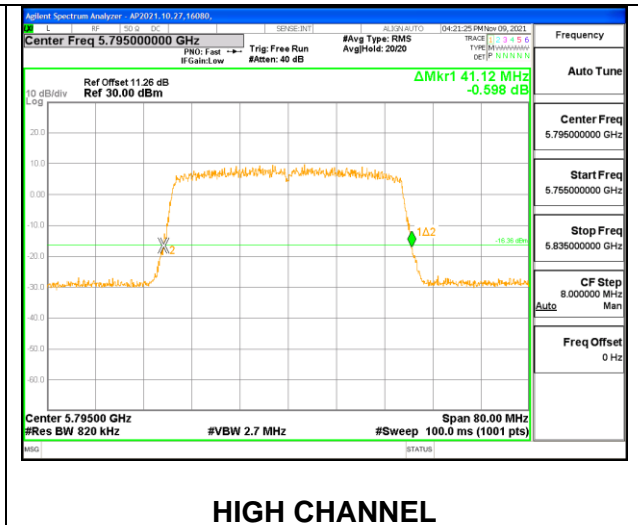

1TX Antenna 2 OFDM MODE: SU, Single User

Channel	Frequency (MHz)	26dB Bandwidth (MHz)
Low	5775	41.04
High	5795	41.12