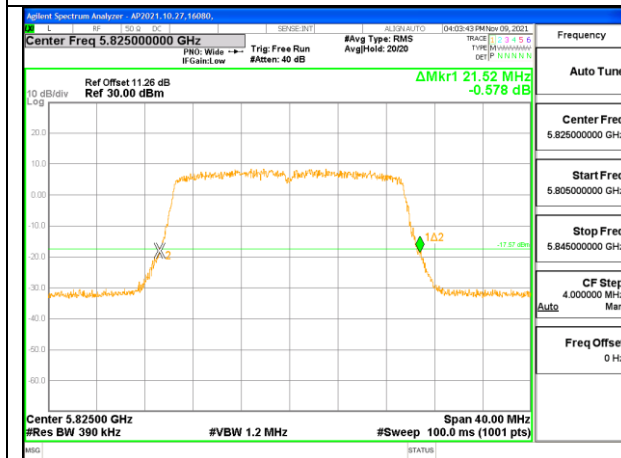

HIGH CHANNEL

INTENTIONALLY LEFT BLANK