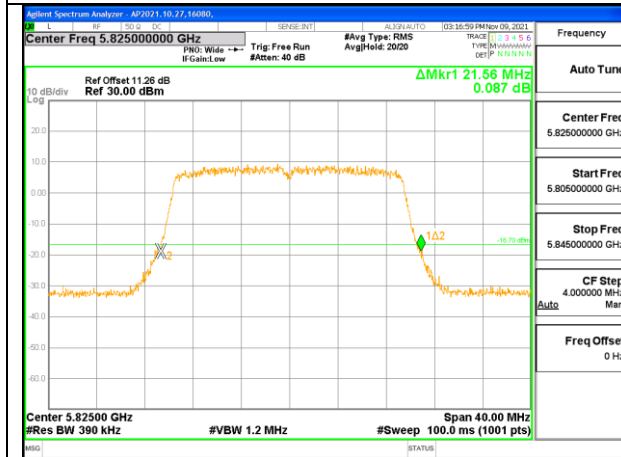

1TX Antenna 1 OFDM MODE: SU, Single User

Channel	Frequency (MHz)	26 dB Bandwidth (MHz)
Low	5745	21.36
Mid	5785	21.52
High	5825	21.56

LOW CHANNEL

MID CHANNEL

HIGH CHANNEL

INTENTIONALLY LEFT BLANK

1TX Antenna 2 OFDM MODE: SU, Single User