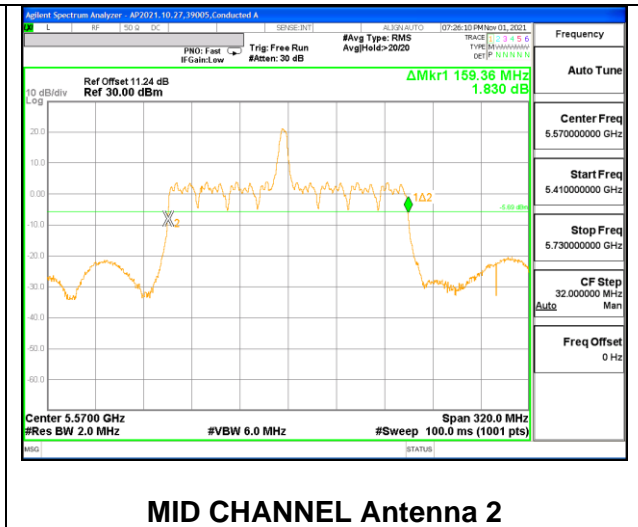

2TX Antenna 1 + Antenna 2 CDD OFDMA MODE: 52-Tones, RU Index 52

Channel	Frequency (MHz)	26 dB Bandwidth Chain 0 (MHz)	26 dB Bandwidth Chain 1 (MHz)
Mid	5570	159.36	159.36