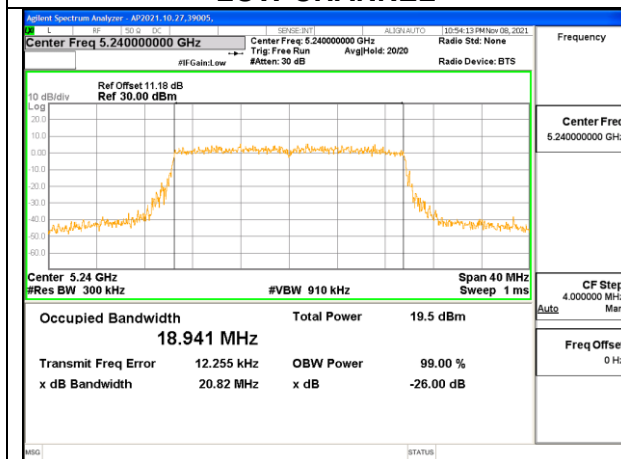

9.3. 99% BANDWIDTH

LIMITS

None; for reporting purposes only.

RESULTS

9.3.1. 802.11ax HE20 MODE 1TX IN THE 5.2GHz BAND

1TX Antenna 1 OFDM MODE: SU, Single User

Channel	Frequency (MHz)	99% Bandwidth (MHz)
Low	5180	18.900
Mid	5200	18.855
High	5240	18.941

INTENTIONALLY LEFT BLANK