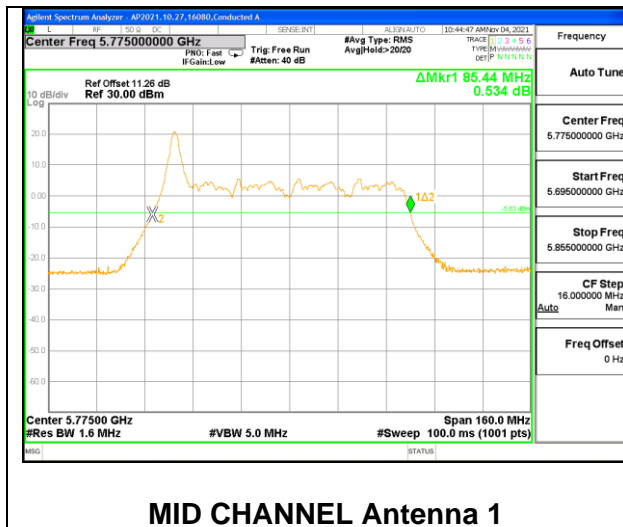

2TX Antenna 1 + Antenna 2 CDD OFDMA MODE: 26-Tones, RU Index 0

Channel	Frequency (MHz)	26 dB Bandwidth Chain 0 (MHz)	26 dB Bandwidth Chain 1 (MHz)
Mid	5775	85.44	84.32