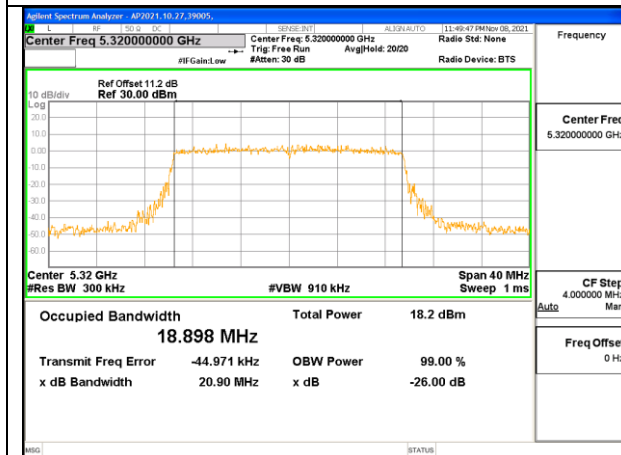

HIGH CHANNEL

INTENTIONALLY LEFT BLANK