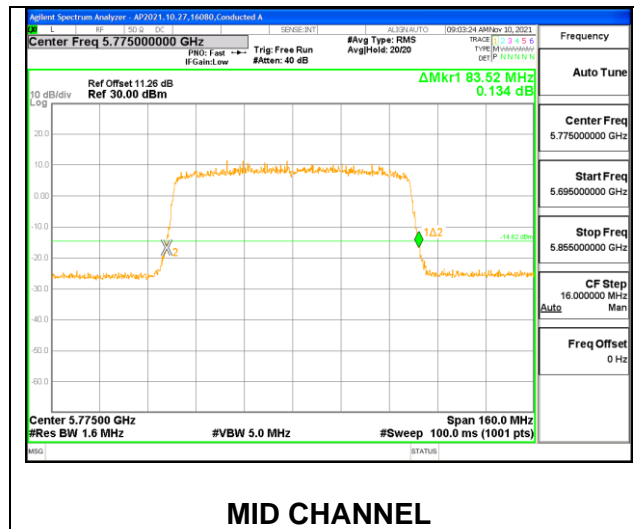

9.2.20. 802.11ax HE80 MODE 1TX IN THE 5.8GHz BAND

1TX Antenna 1 OFDM MODE: SU, Single User

Channel	Frequency	26 dB Bandwidth
	(MHz)	(MHz)
Mid	5775	83.52