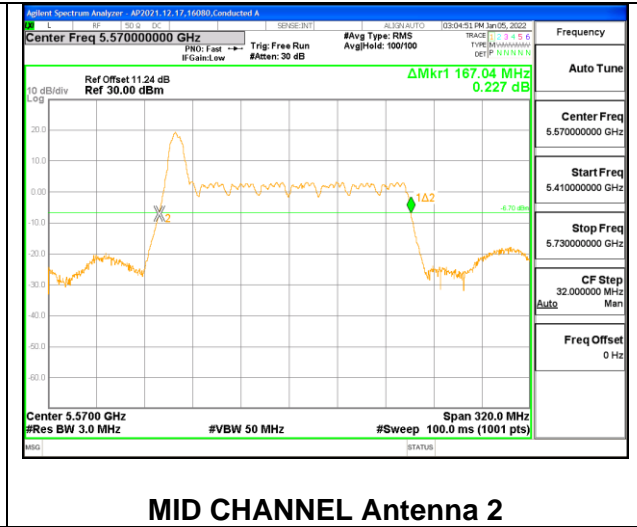

2TX Antenna 1 + Antenna 2 CDD OFDMA MODE: 106-Tones, RU Index 53

Channel	Frequency (MHz)	26 dB Bandwidth Chain 0 (MHz)	26 dB Bandwidth Chain 1 (MHz)
Mid	5570	168.32	167.04

2TX Antenna 1 + Antenna 2 CDD OFDMA MODE: 106-Tones, RU Index 60