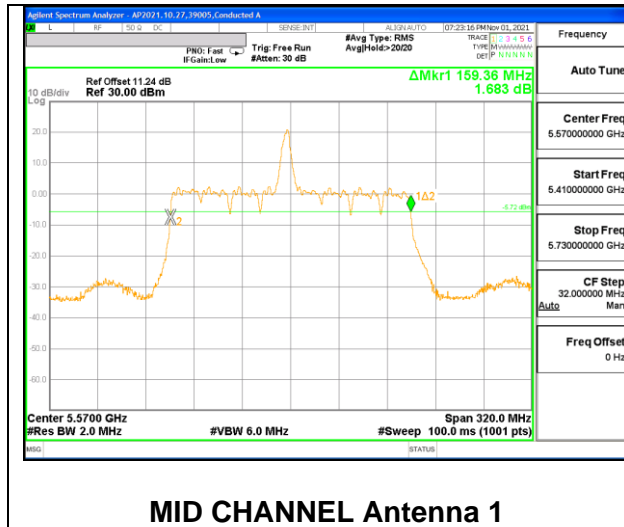

2TX Antenna 1 + Antenna 2 CDD OFDMA MODE: 52-Tones, RU Index 52

Channel	Frequency (MHz)	26 dB Bandwidth Chain 0 (MHz)	26 dB Bandwidth Chain 1 (MHz)
Mid	5570	159.36	159.36