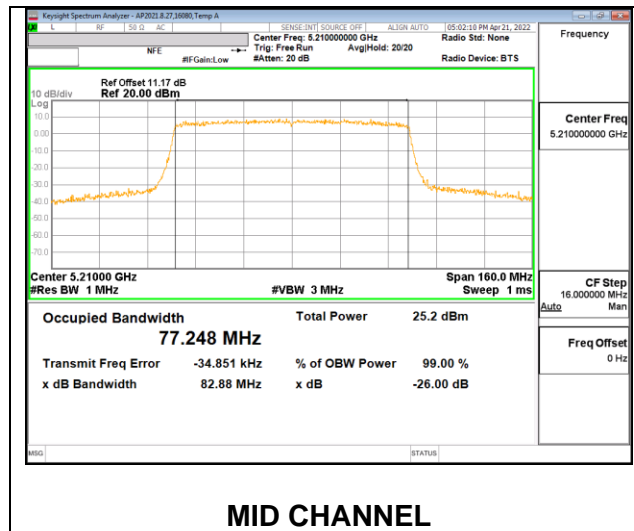

9.3.3. 802.11ax HE80 MODE 1TX IN THE 5.2GHz BAND

1TX Antenna 1 OFDM MODE: SU, Single User

Channel	Frequency	99% Bandwidth
	(MHz)	(MHz)
Mid	5210	77.248