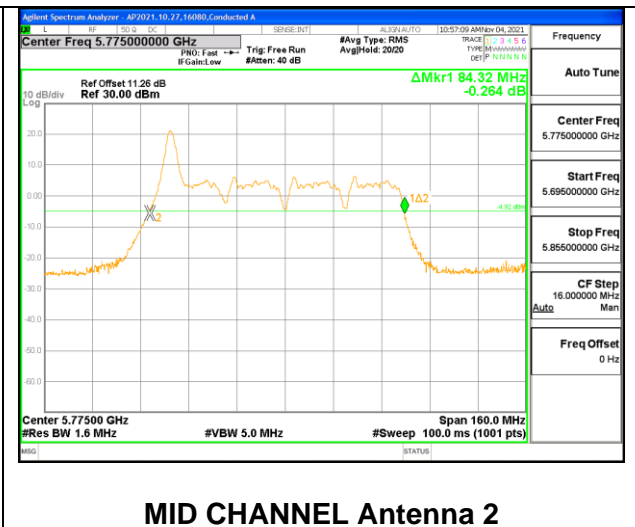

2TX Antenna 1 + Antenna 2 CDD OFDMA MODE: 26-Tones, RU Index 0

Channel	Frequency (MHz)	26 dB Bandwidth Chain 0 (MHz)	26 dB Bandwidth Chain 1 (MHz)
Mid	5775	85.44	84.32