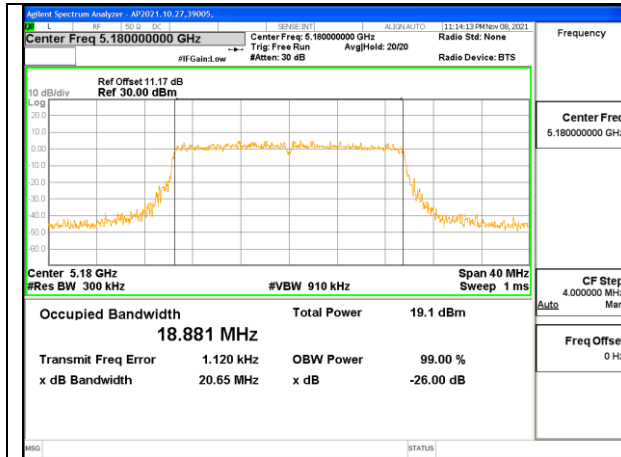

1TX Antenna 1 OFDM MODE: SU, Single User

Channel	Frequency (MHz)	99% Bandwidth (MHz)
Low	5180	18.900
Mid	5200	18.855
High	5240	18.941

INTENTIONALLY LEFT BLANK

1TX Antenna 2 OFDM MODE: SU, Single User

Channel	Frequency (MHz)	99% Bandwidth (MHz)
Low	5180	18.881
Mid	5200	18.868
High	5240	18.917