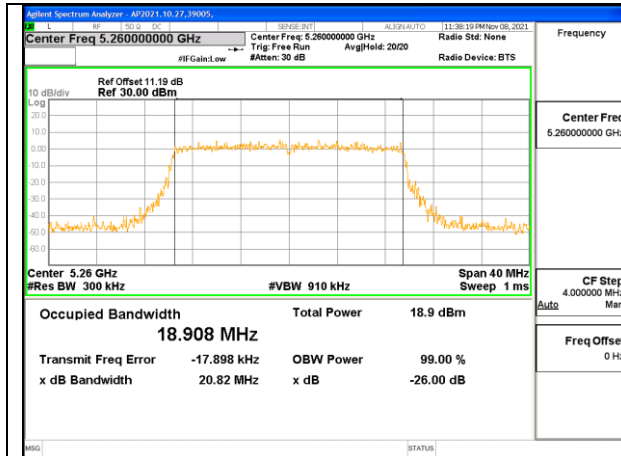

1TX Antenna 2 OFDM MODE: SU, Single User

Channel	Frequency (MHz)	99% Bandwidth (MHz)
Low	5260	18.908
Mid	5300	18.941
High	5320	18.898

LOW CHANNEL