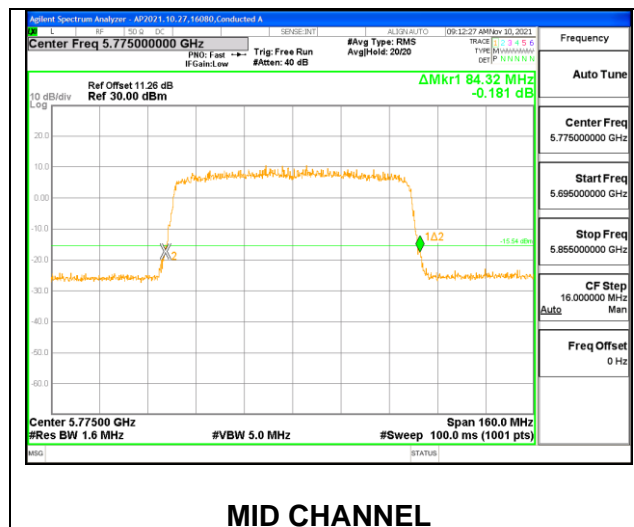

1TX Antenna 2 OFDM MODE: SU, Single User

Channel	Frequency	26 dB Bandwidth
	(MHz)	(MHz)
Mid	5775	84.32