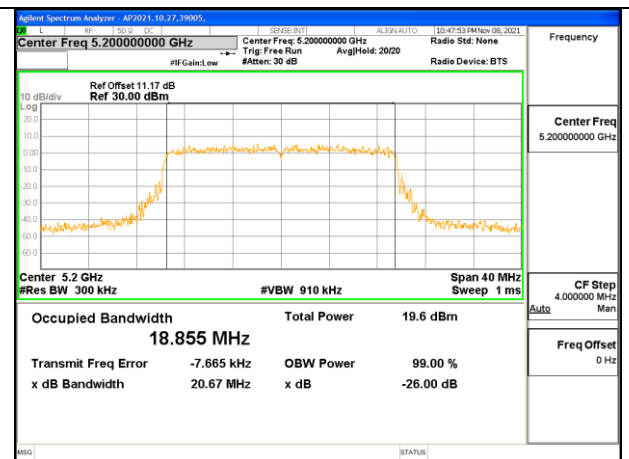

9.3. 99% BANDWIDTH

LIMITS

None; for reporting purposes only.

RESULTS

9.3.1. 802.11ax HE20 MODE 1TX IN THE 5.2GHz BAND

1TX Antenna 1 OFDM MODE: SU, Single User

Channel	Frequency (MHz)	99% Bandwidth (MHz)
Low	5180	18.900
Mid	5200	18.855
High	5240	18.941

INTENTIONALLY LEFT BLANK