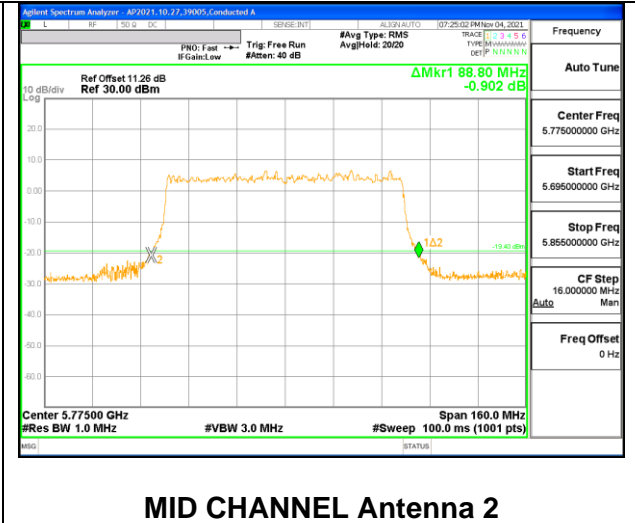

9.2.21. 802.11ax HE80 MODE 2TX IN THE 5.8GHz BAND

2TX Antenna 1 + Antenna 2 CDD OFDMA MODE: 996-Tones, RU Index 67

Channel	Frequency (MHz)	26 dB Bandwidth Chain 0 (MHz)	26 dB Bandwidth Chain 1 (MHz)
Mid	5775	90.24	88.80