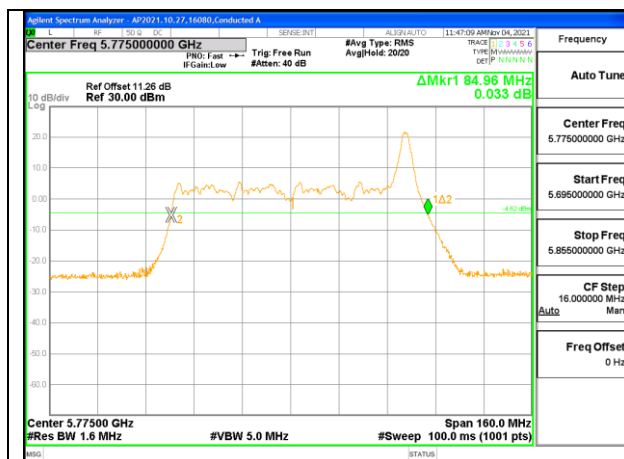

2TX Antenna 1 + Antenna 2 CDD OFDMA MODE: 26-Tones, RU Index 36

Channel	Frequency (MHz)	26 dB Bandwidth	
		Chain 0 (MHz)	Chain 1 (MHz)
Mid	5775	84.96	85.28

MID CHANNEL Antenna 1