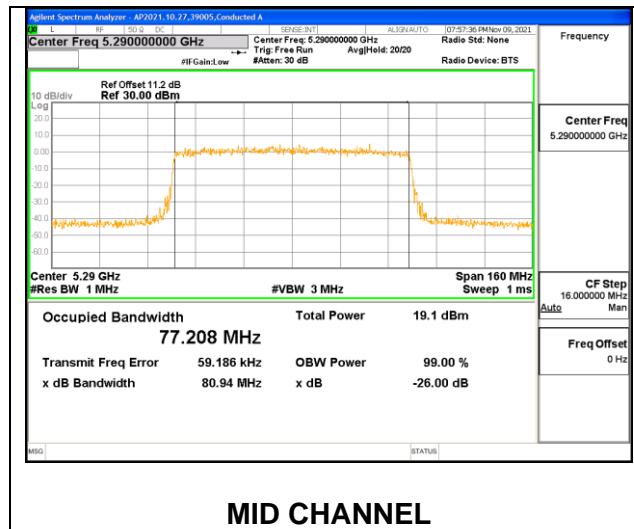

9.3.6. 802.11ax HE80 MODE 1TX IN THE 5.3GHz BAND

1TX Antenna 1 OFDM MODE: SU, Single User

Channel	Frequency	99% Bandwidth
	(MHz)	(MHz)
Mid	5290	77.208