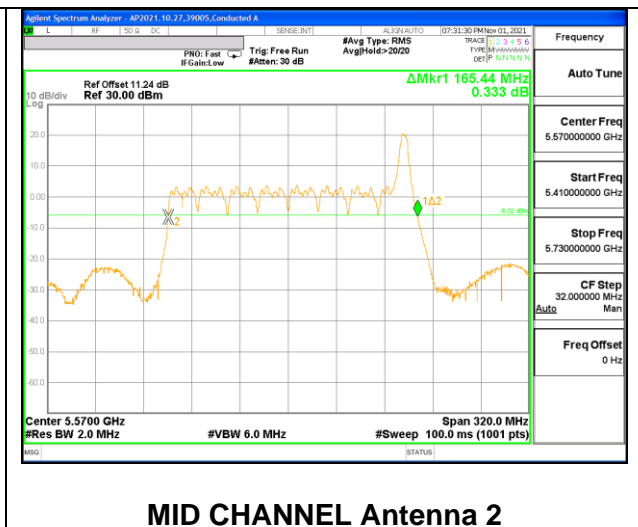

2TX Antenna 1 + Antenna 2 CDD OFDMA MODE: 52-Tones, RU Index S52

Channel	Frequency (MHz)	26 dB Bandwidth Chain 0 (MHz)	26 dB Bandwidth Chain 1 (MHz)
Mid	5570	165.44	165.44