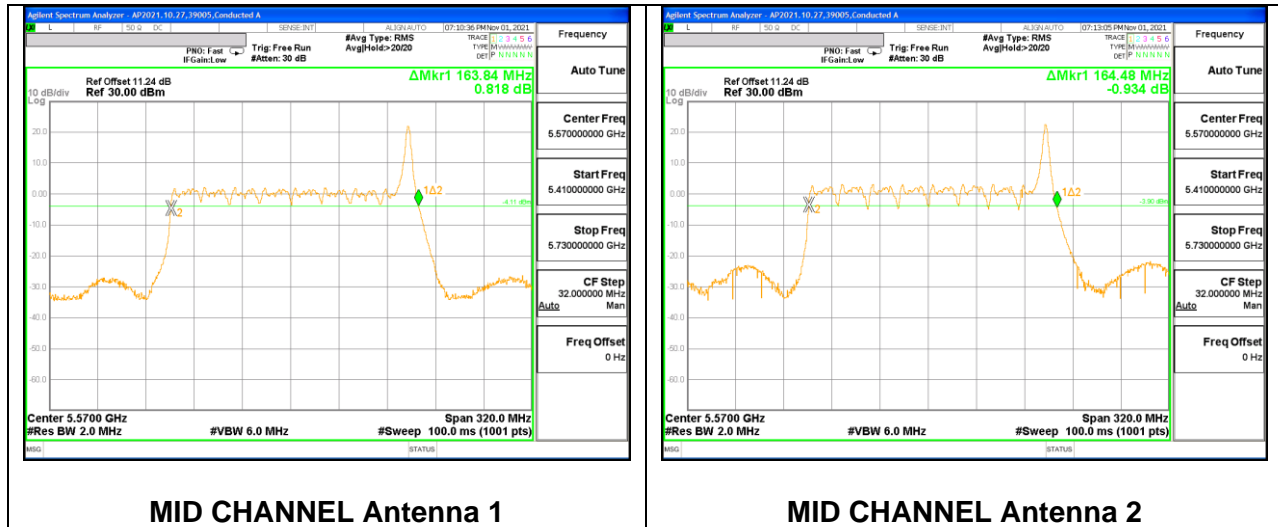

2TX Antenna 1 + Antenna 2 CDD OFDMA MODE: 26-Tones, RU Index S36

Channel	Frequency (MHz)	26 dB Bandwidth Chain 0 (MHz)	26 dB Bandwidth Chain 1 (MHz)
Mid	5570	163.84	164.48