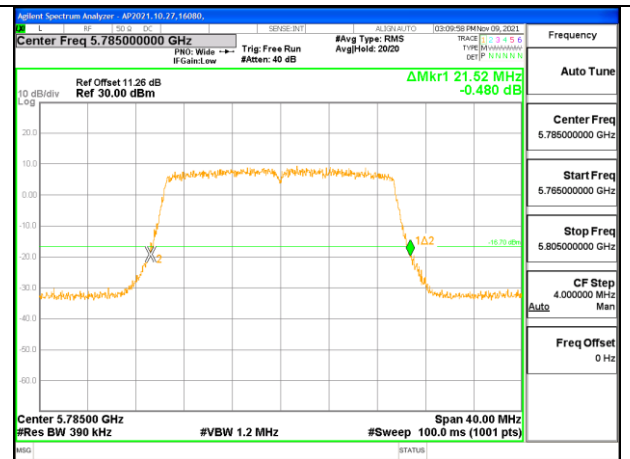

MID CHANNEL