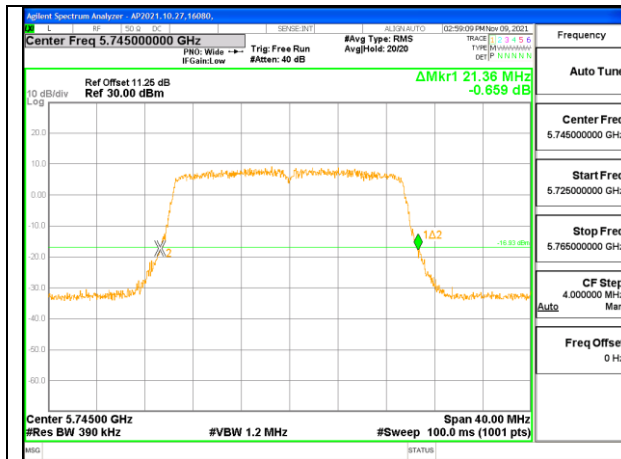

9.2.17. 802.11ax HE20 MODE 1TX IN THE 5.8GHZ BAND

1TX Antenna 1 OFDM MODE: SU, Single User

Channel	Frequency (MHz)	26 dB Bandwidth (MHz)
Low	5745	21.36
Mid	5785	21.52
High	5825	21.56

LOW CHANNEL