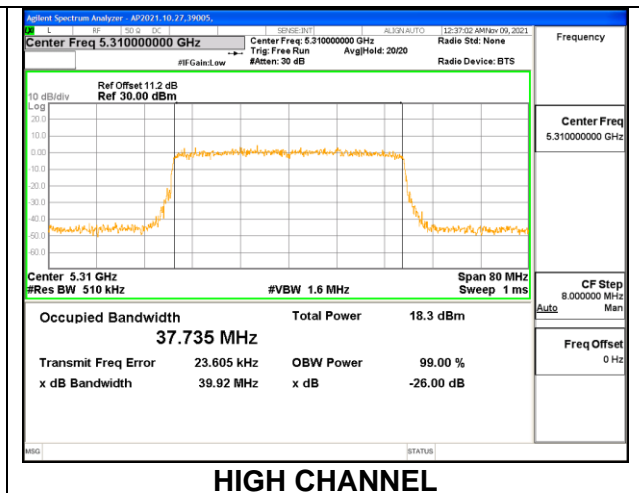

1TX Antenna 2 OFDM MODE: SU, Single User

Channel	Frequency (MHz)	99% Bandwidth (MHz)
Low	5720	37.676
High	5310	37.735