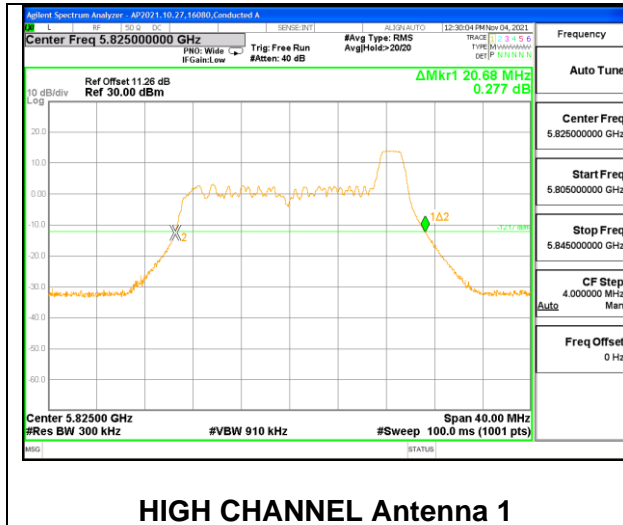

2TX Antenna 1 + Antenna 2 CDD OFDMA MODE: 26-Tones, RU Index 8

Channel	Frequency (MHz)	26 dB Bandwidth	26 dB Bandwidth
		Chain 0 (MHz)	Chain 1 (MHz)
High	5825	20.68	20.52