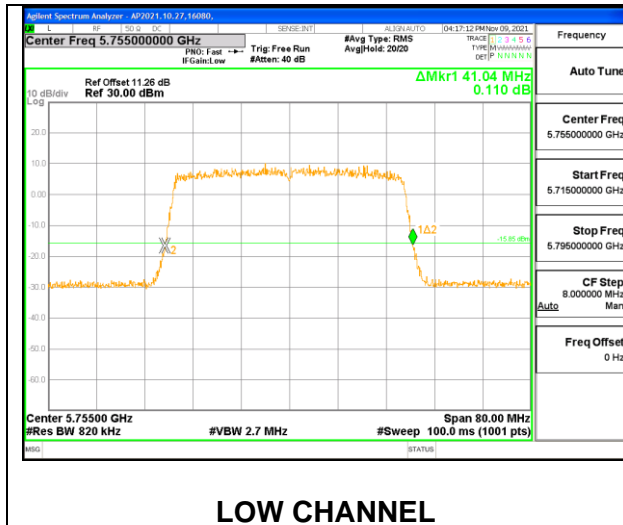

1TX Antenna 2 OFDM MODE: SU, Single User

Channel	Frequency (MHz)	26dB Bandwidth (MHz)
Low	5775	41.04
High	5795	41.12