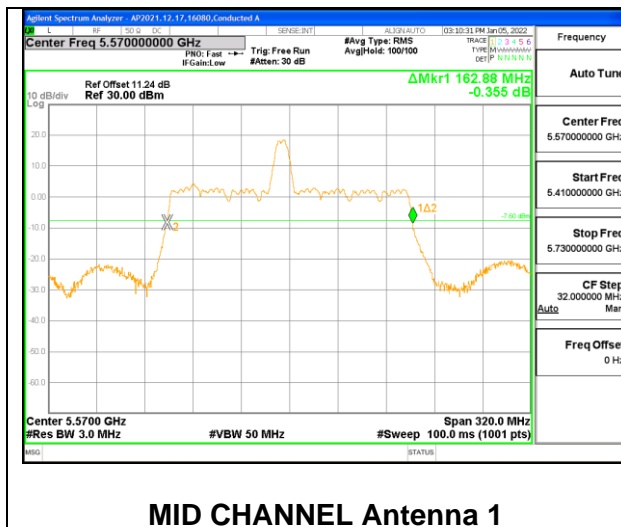

2TX Antenna 1 + Antenna 2 CDD OFDMA MODE: 106-Tones, RU Index 53

Channel	Frequency (MHz)	26 dB Bandwidth Chain 0 (MHz)	26 dB Bandwidth Chain 1 (MHz)
Mid	5570	168.32	167.04

2TX Antenna 1 + Antenna 2 CDD OFDMA MODE: 106-Tones, RU Index 60

Channel	Frequency (MHz)	26 dB Bandwidth Chain 0 (MHz)	26 dB Bandwidth Chain 1 (MHz)
Mid	5570	162.88	161.92

2TX Antenna 1 + Antenna 2 CDD OFDMA MODE: 106-Tones, RU Index S60

Channel	Frequency (MHz)	26 dB Bandwidth Chain 0 (MHz)	26 dB Bandwidth Chain 1 (MHz)
Mid	5570	168.96	168.32