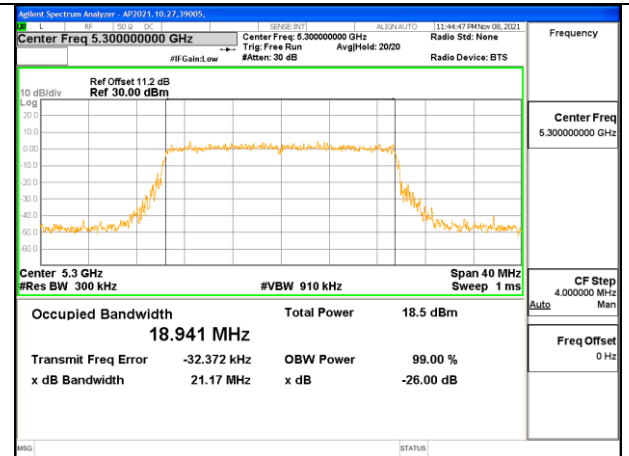

MID CHANNEL