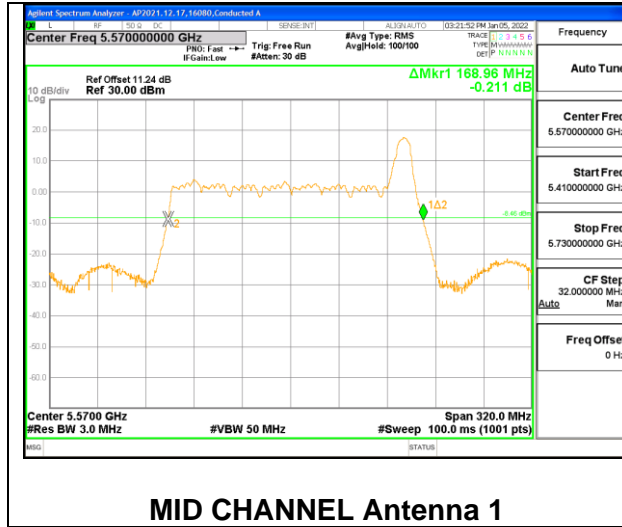

2TX Antenna 1 + Antenna 2 CDD OFDMA MODE: 106-Tones, RU Index S60

Channel	Frequency (MHz)	26 dB Bandwidth Chain 0 (MHz)	26 dB Bandwidth Chain 1 (MHz)
Mid	5570	168.96	168.32