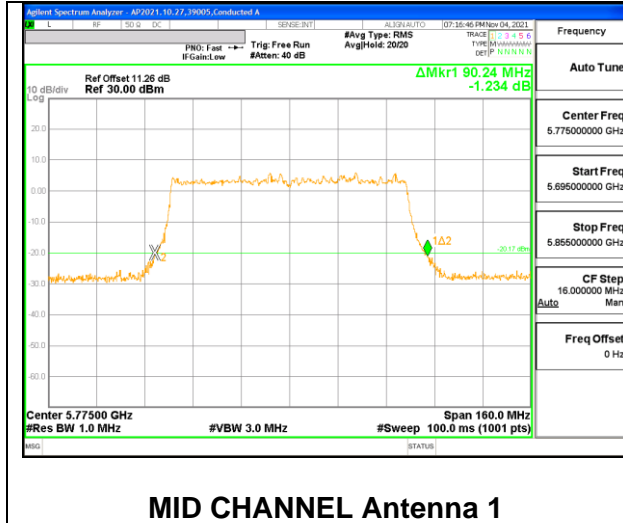

9.2.21. 802.11ax HE80 MODE 2TX IN THE 5.8GHz BAND

2TX Antenna 1 + Antenna 2 CDD OFDMA MODE: 996-Tones, RU Index 67

Channel	Frequency (MHz)	26 dB Bandwidth Chain 0 (MHz)	26 dB Bandwidth Chain 1 (MHz)
Mid	5775	90.24	88.80