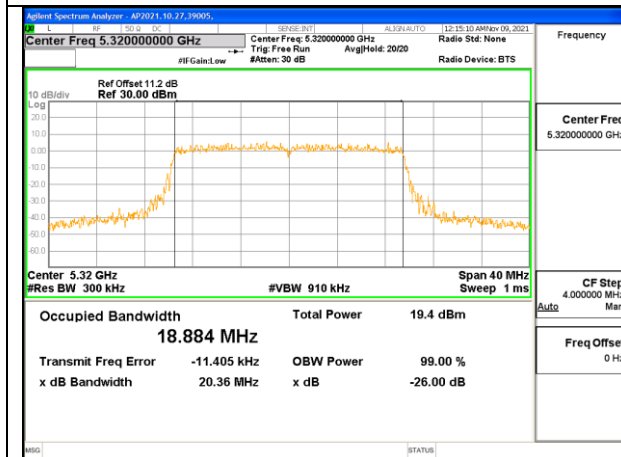

1TX Antenna 1 OFDM MODE: SU, Single User

Channel	Frequency (MHz)	99% Bandwidth (MHz)
Low	5260	18.855
Mid	5300	18.950
High	5320	18.884

LOW CHANNEL

MID CHANNEL

HIGH CHANNEL

INTENTIONALLY LEFT BLANK

1TX Antenna 2 OFDM MODE: SU, Single User