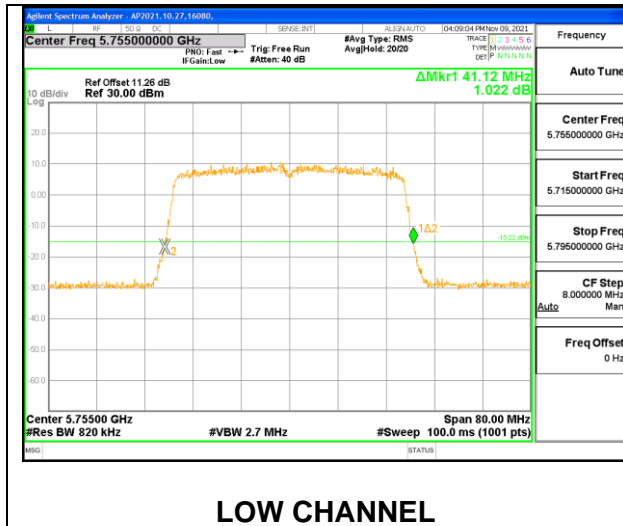

9.2.19. 802.11ax HE40 MODE 1TX IN THE 5.8GHz BAND

1TX Antenna 1 OFDM MODE: SU, Single User

Channel	Frequency (MHz)	26dB Bandwidth (MHz)
Low	5775	41.12
High	5795	41.12