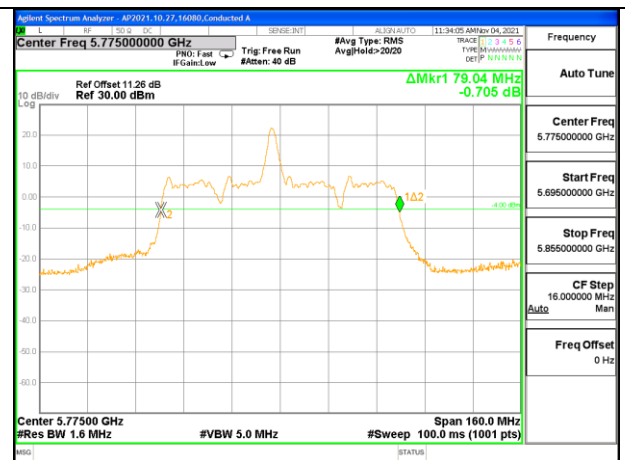

MID CHANNEL Antenna 2