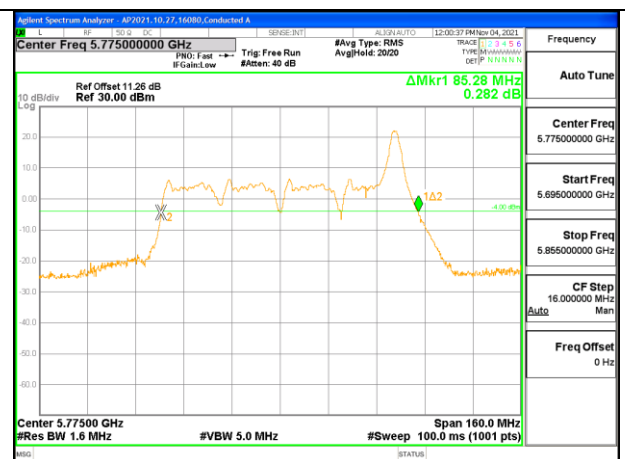

MID CHANNEL Antenna 2