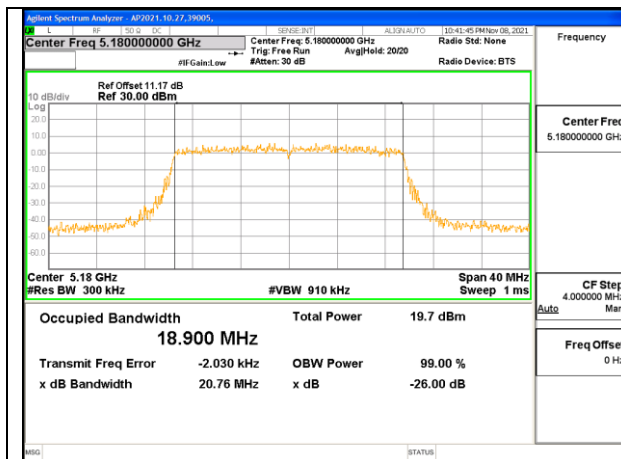

9.3. 99% BANDWIDTH

LIMITS

None; for reporting purposes only.

RESULTS

9.3.1. 802.11ax HE20 MODE 1TX IN THE 5.2GHz BAND

1TX Antenna 1 OFDM MODE: SU, Single User

Channel	Frequency (MHz)	99% Bandwidth (MHz)
Low	5180	18.900
Mid	5200	18.855
High	5240	18.941

INTENTIONALLY LEFT BLANK