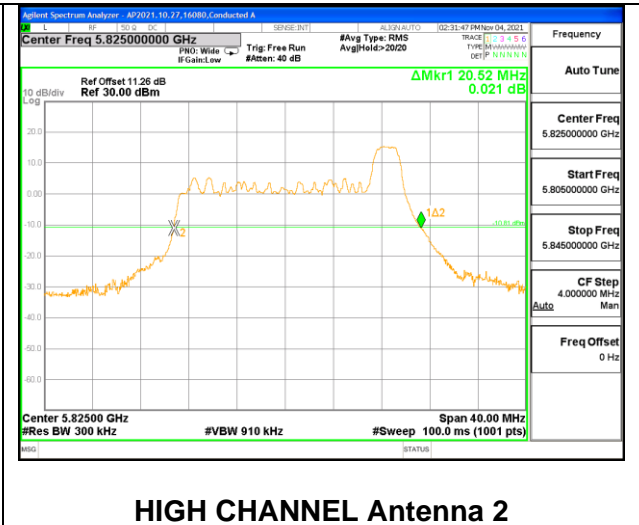

2TX Antenna 1 + Antenna 2 CDD OFDMA MODE: 26-Tones, RU Index 8

Channel	Frequency (MHz)	26 dB Bandwidth	26 dB Bandwidth
		Chain 0 (MHz)	Chain 1 (MHz)
High	5825	20.68	20.52