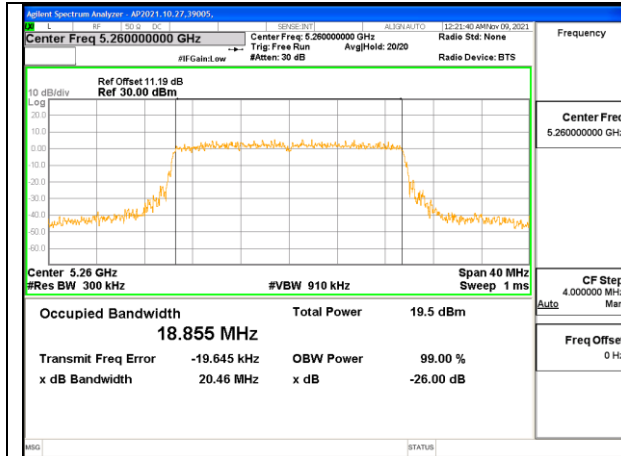

9.3.4. 802.11ax HE20 MODE 1TX IN THE 5.3GHz BAND

1TX Antenna 1 OFDM MODE: SU, Single User

Channel	Frequency (MHz)	99% Bandwidth (MHz)
Low	5260	18.855
Mid	5300	18.950
High	5320	18.884

LOW CHANNEL