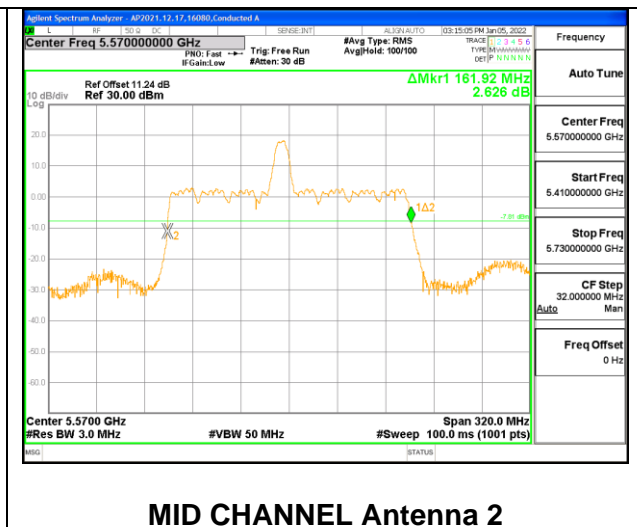

2TX Antenna 1 + Antenna 2 CDD OFDMA MODE: 106-Tones, RU Index 60

Channel	Frequency (MHz)	26 dB Bandwidth Chain 0 (MHz)	26 dB Bandwidth Chain 1 (MHz)
Mid	5570	162.88	161.92