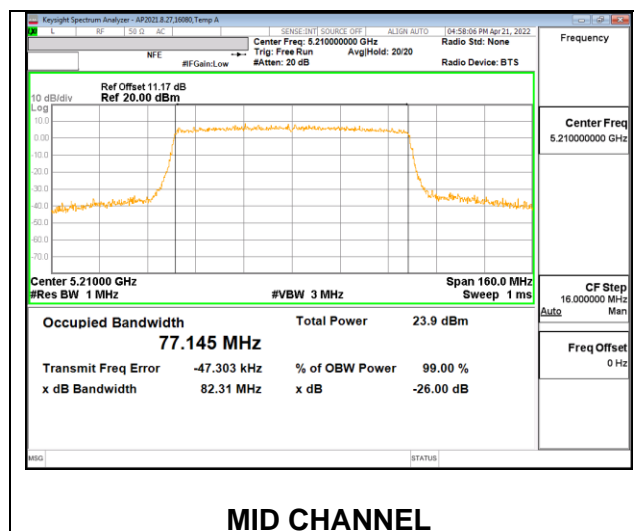

1TX Antenna 2 OFDM MODE: SU, Single User

Channel	Frequency	99% Bandwidth
	(MHz)	(MHz)
Mid	5210	77.145