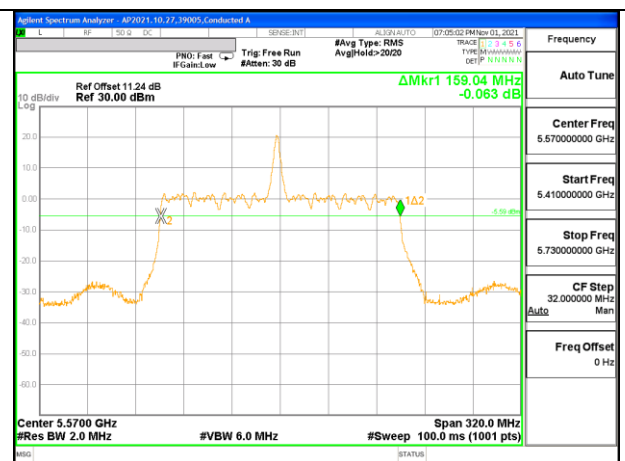

MID CHANNEL Antenna 2