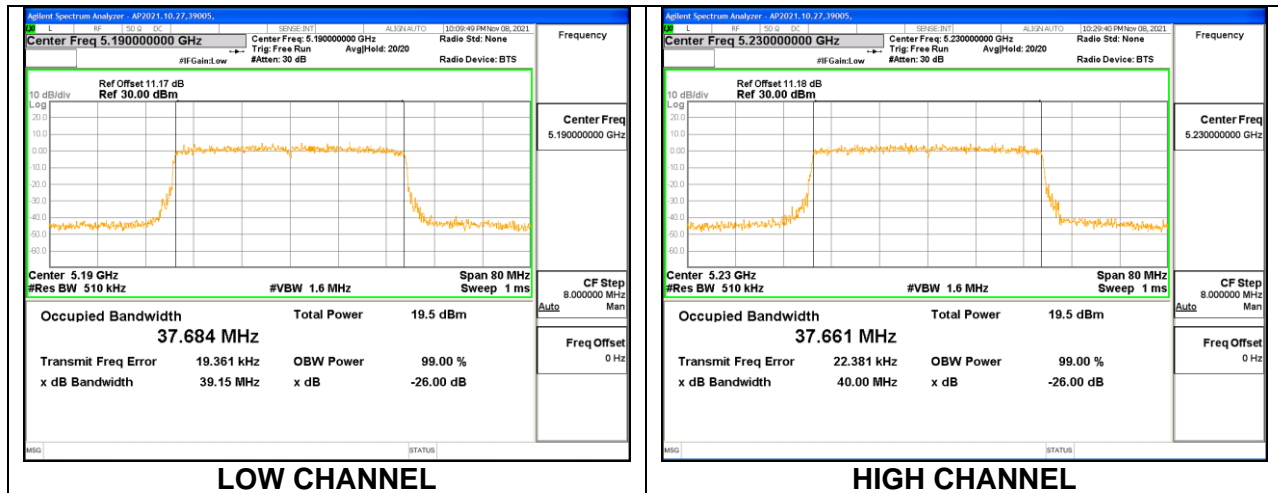

LOW CHANNEL

MID CHANNEL

HIGH CHANNEL

INTENTIONALLY LEFT BLANK

9.3.2. 802.11ax HE40 MODE 1TX IN THE 5.2GHz BAND

1TX Antenna 1 OFDM MODE: SU, Single User

Channel	Frequency (MHz)	99% Bandwidth (MHz)
Low	5190	37.684
High	5230	37.661