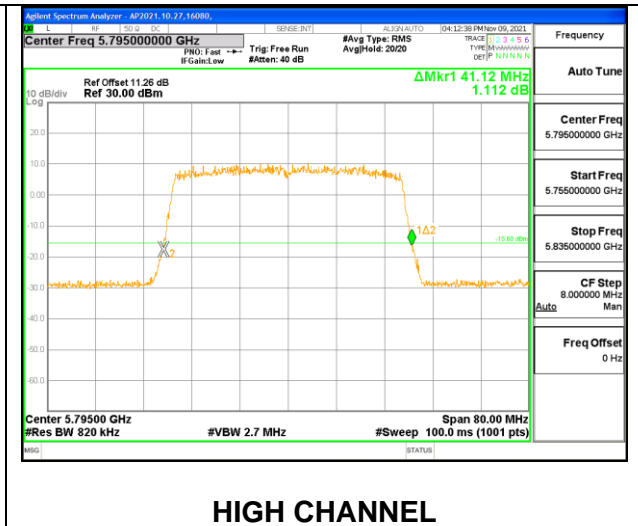

9.2.19. 802.11ax HE40 MODE 1TX IN THE 5.8GHz BAND

1TX Antenna 1 OFDM MODE: SU, Single User

Channel	Frequency (MHz)	26dB Bandwidth (MHz)
Low	5775	41.12
High	5795	41.12