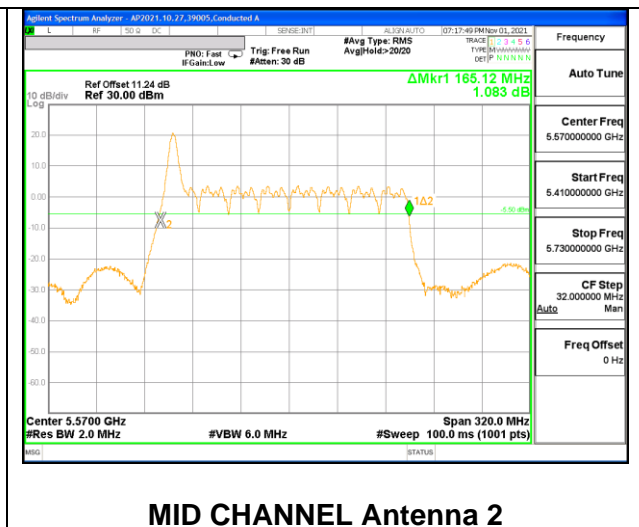

2TX Antenna 1 + Antenna 2 CDD OFDMA MODE: 52-Tones, RU Index 37

Channel	Frequency (MHz)	26 dB Bandwidth Chain 0 (MHz)	26 dB Bandwidth Chain 1 (MHz)
Mid	5570	165.76	165.12