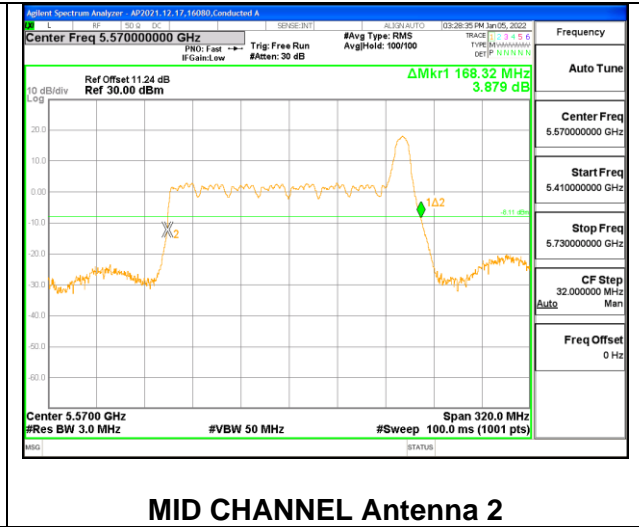

2TX Antenna 1 + Antenna 2 CDD OFDMA MODE: 106-Tones, RU Index S60

Channel	Frequency (MHz)	26 dB Bandwidth Chain 0 (MHz)	26 dB Bandwidth Chain 1 (MHz)
Mid	5570	168.96	168.32