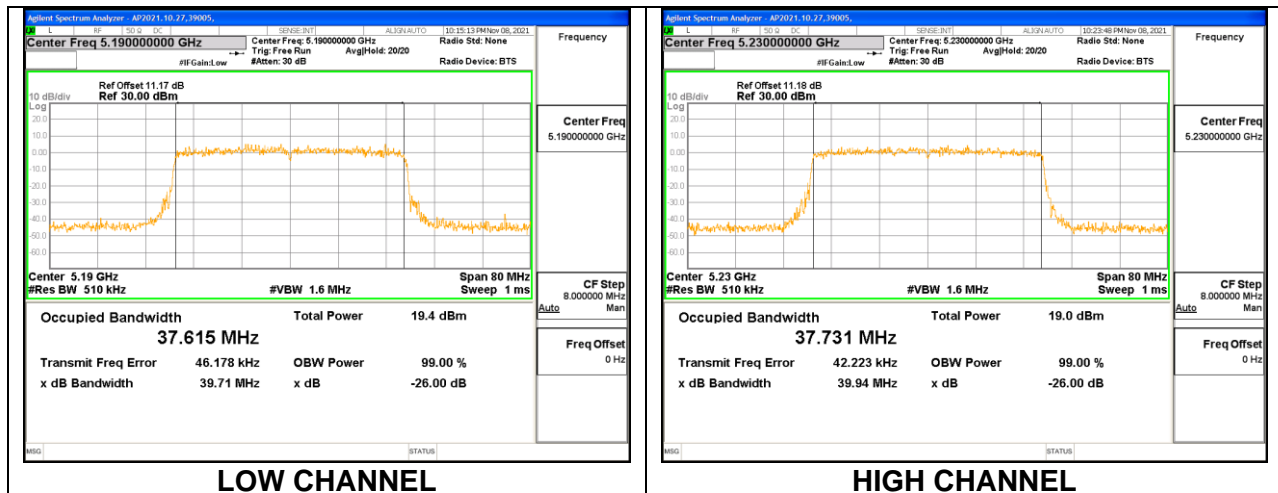

1TX Antenna 2 OFDM MODE: SU, Single User

Channel	Frequency (MHz)	99% Bandwidth (MHz)
Low	5190	37.615
High	5230	37.731