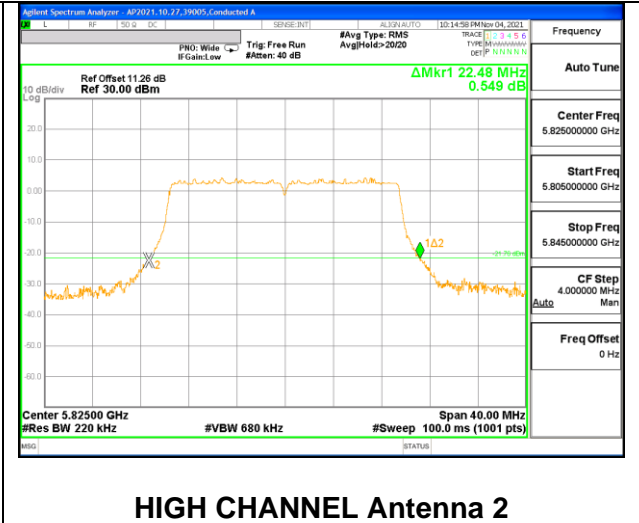

9.2.18. 802.11ax HE20 MODE 2TX IN THE 5.8GHz BAND

2TX Antenna 1 + Antenna 2 CDD OFDMA MODE: 242-Tones, RU Index 61

Channel	Frequency (MHz)	26 dB Bandwidth	26 dB Bandwidth
		Chain 0 (MHz)	Chain 1 (MHz)
High	5825	22.08	22.48