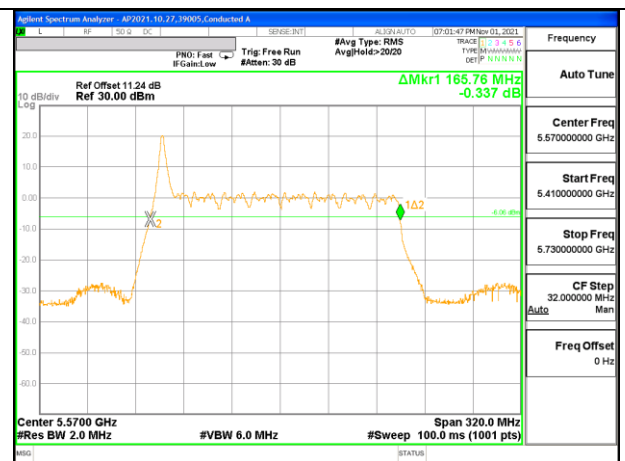

MID CHANNEL Antenna 2