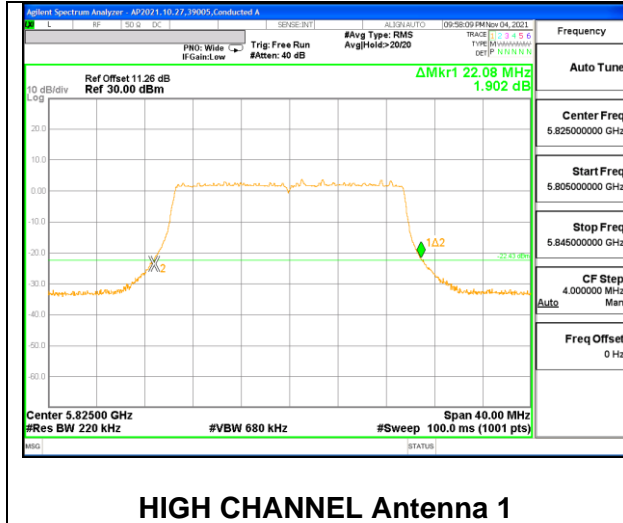

9.2.18. 802.11ax HE20 MODE 2TX IN THE 5.8GHz BAND

2TX Antenna 1 + Antenna 2 CDD OFDMA MODE: 242-Tones, RU Index 61

Channel	Frequency (MHz)	26 dB Bandwidth	26 dB Bandwidth
		Chain 0 (MHz)	Chain 1 (MHz)
High	5825	22.08	22.48