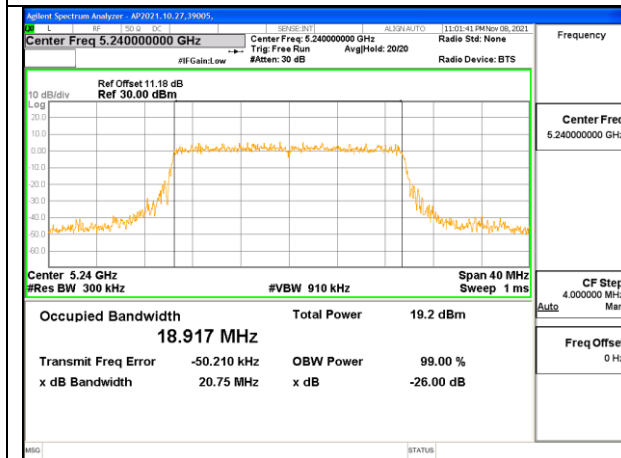

HIGH CHANNEL

INTENTIONALLY LEFT BLANK