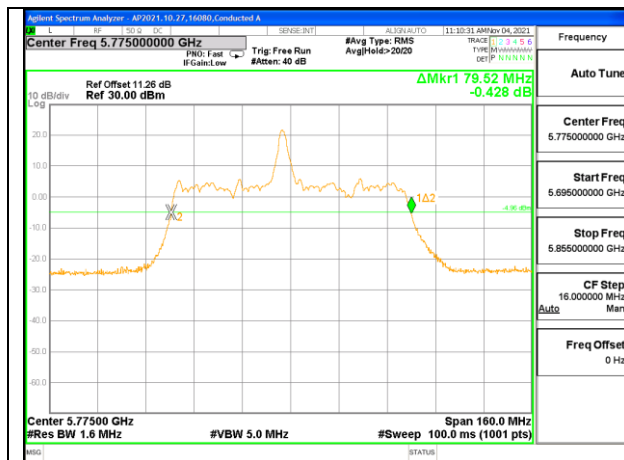

2TX Antenna 1 + Antenna 2 CDD OFDMA MODE: 26-Tones, RU Index 18

Channel	Frequency (MHz)	26 dB Bandwidth	
		Chain 0 (MHz)	Chain 1 (MHz)
Mid	5775	79.52	79.04

MID CHANNEL Antenna 1