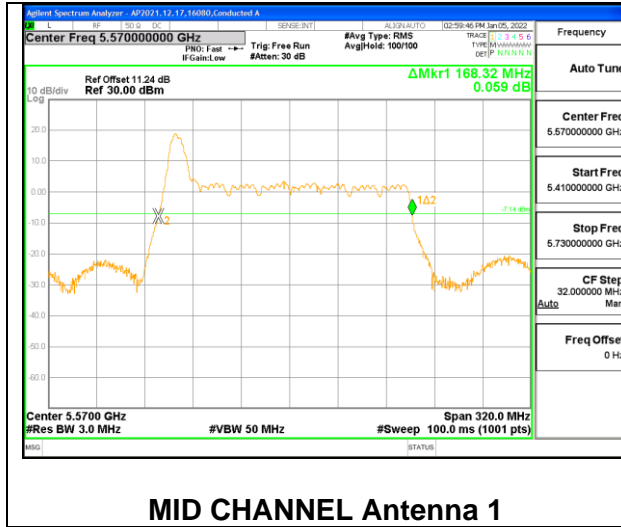

2TX Antenna 1 + Antenna 2 CDD OFDMA MODE: 106-Tones, RU Index 53

Channel	Frequency (MHz)	26 dB Bandwidth Chain 0 (MHz)	26 dB Bandwidth Chain 1 (MHz)
Mid	5570	168.32	167.04

2TX Antenna 1 + Antenna 2 CDD OFDMA MODE: 106-Tones, RU Index 60