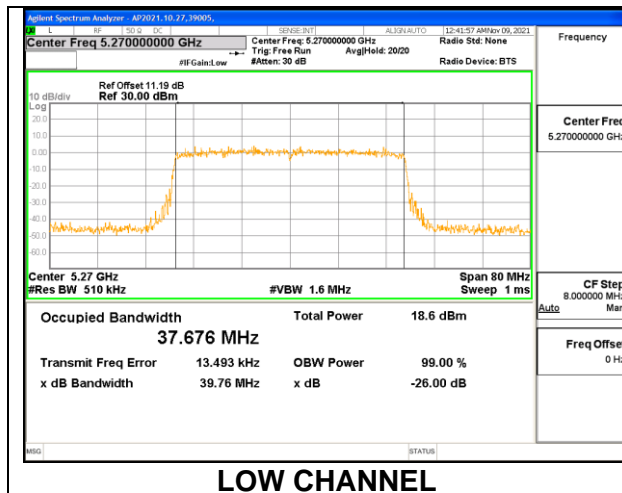

1TX Antenna 2 OFDM MODE: SU, Single User

Channel	Frequency (MHz)	99% Bandwidth (MHz)
Low	5720	37.676
High	5310	37.735