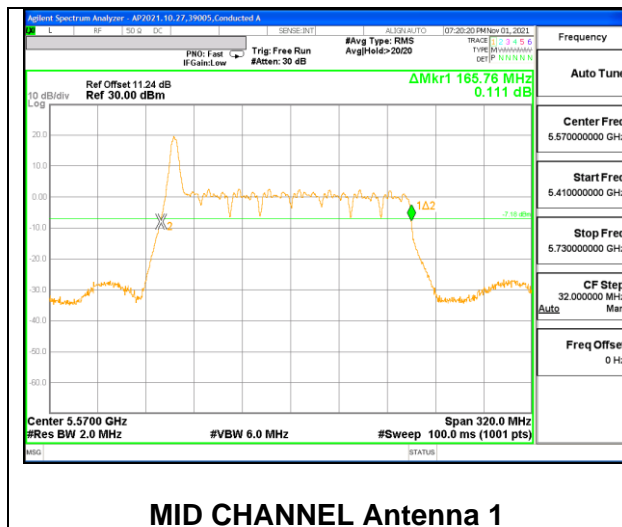

2TX Antenna 1 + Antenna 2 CDD OFDMA MODE: 52-Tones, RU Index 37

Channel	Frequency (MHz)	26 dB Bandwidth Chain 0 (MHz)	26 dB Bandwidth Chain 1 (MHz)
Mid	5570	165.76	165.12