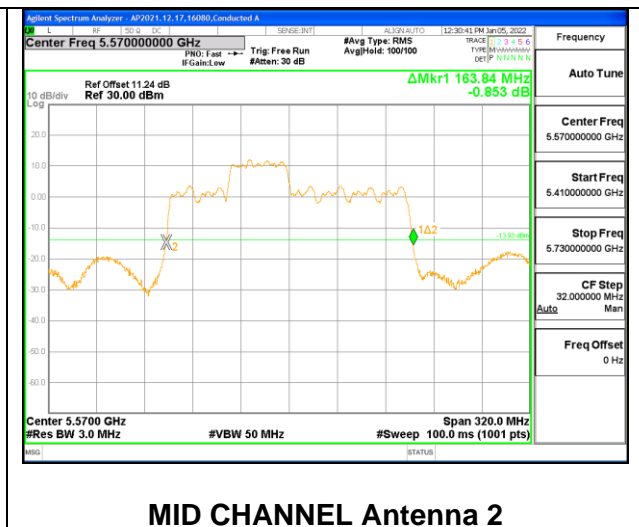

2TX Antenna 1 + Antenna 2 CDD OFDMA MODE: 484-Tones, RU Index 66

Channel	Frequency (MHz)	26 dB Bandwidth Chain 0 (MHz)	26 dB Bandwidth Chain 1 (MHz)
Mid	5570	166.08	163.84