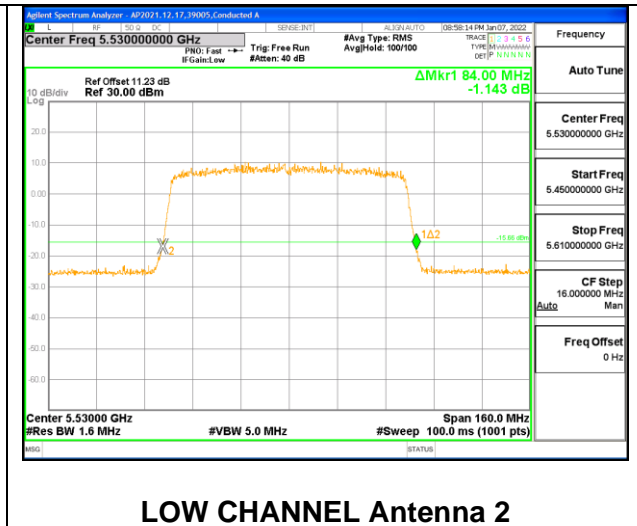

HIGH CHANNEL

CHANNEL 138

INTENTIONALLY LEFT BLANK

9.2.14. 802.11ax HE80 MODE 2TX IN THE 5.6GHz BAND

2TX Antenna 1 + Antenna 2 CDD OFDM MODE: SU, Single User

Channel	Frequency (MHz)	26 dB Bandwidth	
		Chain 0 (MHz)	Chain 1 (MHz)
Low	5530	84.16	84.00
High	5610	84.32	84.48
138	5690	83.84	83.84