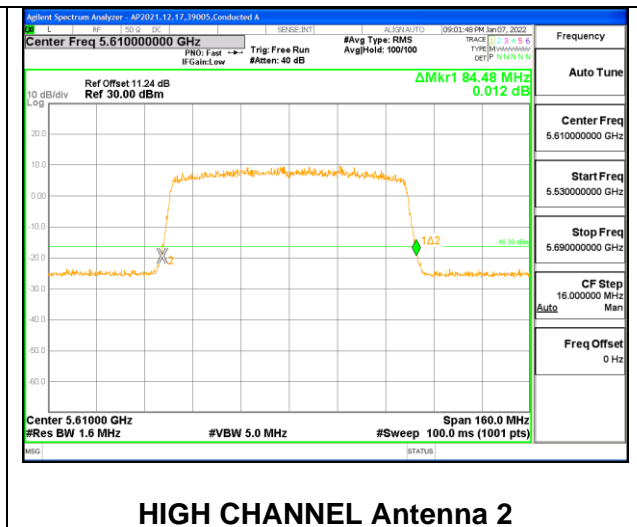

HIGH CHANNEL

CHANNEL 138

INTENTIONALLY LEFT BLANK

9.2.14. 802.11ax HE80 MODE 2TX IN THE 5.6GHz BAND

2TX Antenna 1 + Antenna 2 CDD OFDM MODE: SU, Single User

Channel	Frequency (MHz)	26 dB Bandwidth	
		Chain 0 (MHz)	Chain 1 (MHz)
Low	5530	84.16	84.00
High	5610	84.32	84.48
138	5690	83.84	83.84