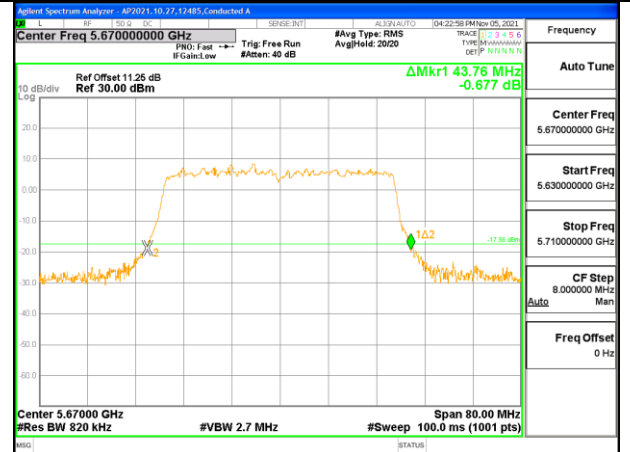

MID CHANNEL Antenna 2

HIGH CHANNEL Antenna 1

HIGH CHANNEL Antenna 2

CHANNEL 142 Antenna 1

CHANNEL 142 Antenna 2

2TX Antenna 1 + Antenna 2 CDD OFDMA MODE: 484-Tones, RU Index 65

Channel	Frequency (MHz)	26 dB Bandwidth Chain 0 (MHz)	26 dB Bandwidth Chain 1 (MHz)
High	5670	43.44	43.76

HIGH CHANNEL Antenna 1

HIGH CHANNEL Antenna 2

2TX Antenna 1 + Antenna 2 CDD OFDMA MODE: 106-Tones, RU Index 56

Channel	Frequency (MHz)	26 dB Bandwidth Chain 0 (MHz)	26 dB Bandwidth Chain 1 (MHz)
High	5670	41.28	41.12