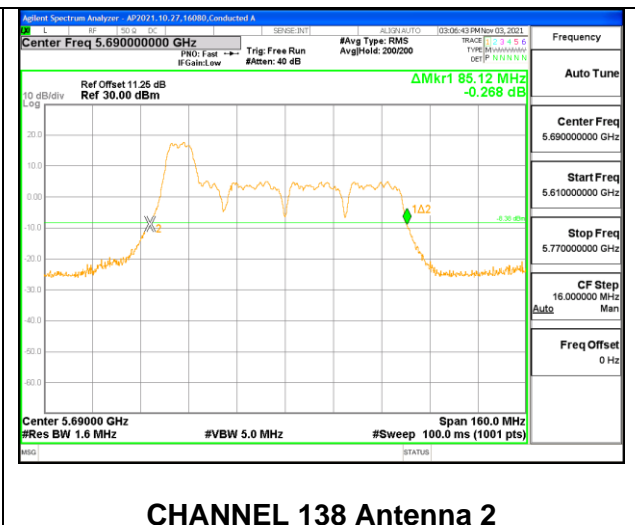

2TX Antenna 1 + Antenna 2 CDD OFDMA MODE: 106-Tones, RU Index 53

Channel	Frequency (MHz)	26 dB Bandwidth Chain 0 (MHz)	26 dB Bandwidth Chain 1 (MHz)
138	5690	87.52	85.12