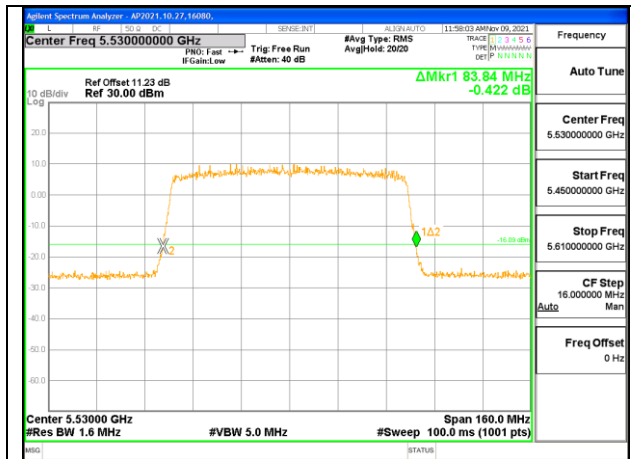

LOW CHANNEL

HIGH CHANNEL

CHANNEL 138

INTENTIONALLY LEFT BLANK

1TX Antenna 2 OFDM MODE: SU, Single User

Channel	Frequency (MHz)	26 dB Bandwidth (MHz)
Low	5530	83.84
High	5610	83.52
138	5690	83.52

LOW CHANNEL

HIGH CHANNEL

CHANNEL 138

INTENTIONALLY LEFT BLANK

9.2.14. 802.11ax HE80 MODE 2TX IN THE 5.6GHz BAND

2TX Antenna 1 + Antenna 2 CDD OFDM MODE: SU, Single User

Channel	Frequency (MHz)	26 dB Bandwidth	
		Chain 0 (MHz)	Chain 1 (MHz)
Low	5530	84.16	84.00
High	5610	84.32	84.48
138	5690	83.84	83.84