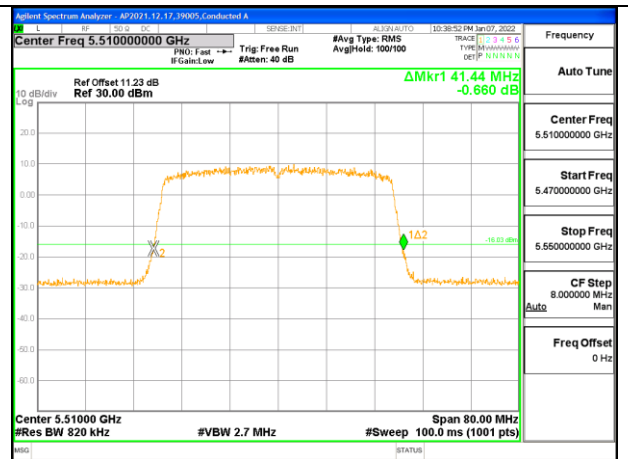

LOW CHANNEL Antenna 2