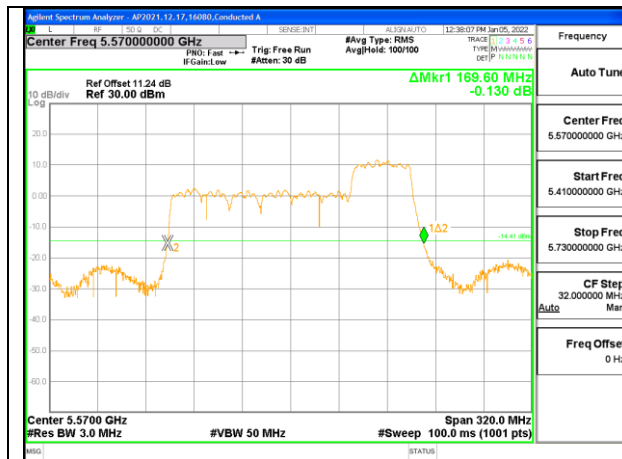

2TX Antenna 1 + Antenna 2 CDD OFDMA MODE: 484-Tones, RU Index S66

Channel	Frequency (MHz)	26 dB Bandwidth Chain 0 (MHz)	26 dB Bandwidth Chain 1 (MHz)
Mid	5570	169.60	168.96

MID CHANNEL Antenna 1