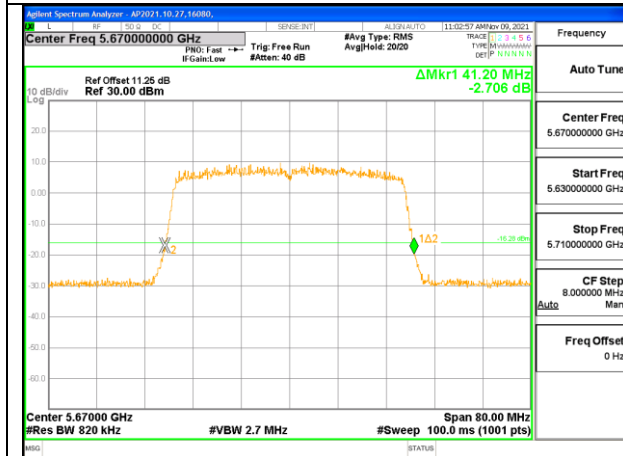

1TX Antenna 2 OFDM MODE: SU, Single User

Channel	Frequency (MHz)	26 dB Bandwidth (MHz)
Low	5510	41.04
Mid	5550	41.36
High	5670	41.20
142	5710	41.04

9.2.12. 802.11ax HE40 MODE 2TX IN THE 5.6GHz BAND

2TX Antenna 1 + Antenna 2 CDD OFDM MODE: SU, Single User