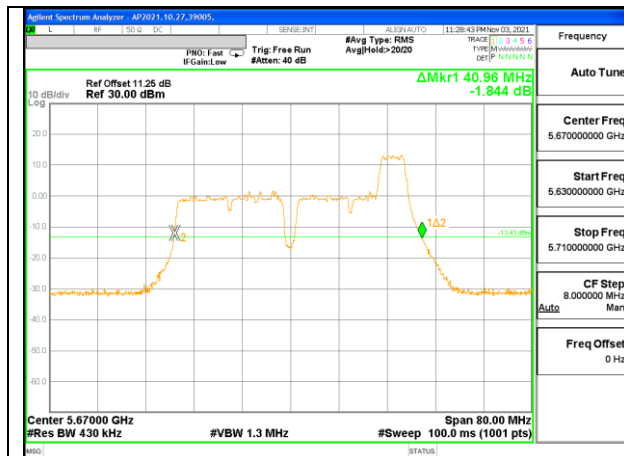

2TX Antenna 1 + Antenna 2 CDD OFDMA MODE: 52-Tones, RU Index 44

Channel	Frequency (MHz)	26 dB Bandwidth Chain 0 (MHz)	26 dB Bandwidth Chain 1 (MHz)
High	5670	40.96	40.88

HIGH CHANNEL Antenna 1