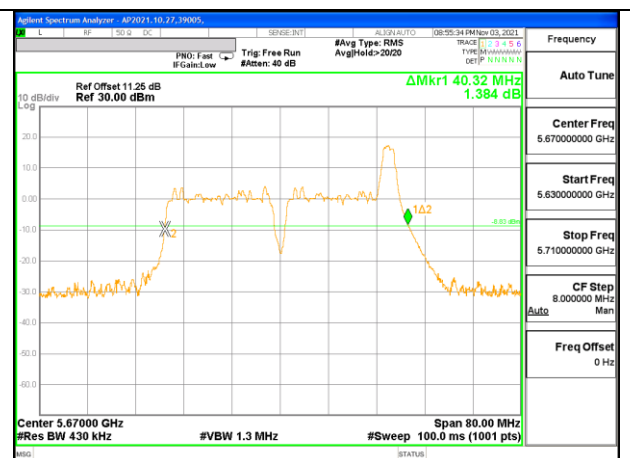

HIGH CHANNEL Antenna 1

HIGH CHANNEL Antenna 2

2TX Antenna 1 + Antenna 2 CDD OFDMA MODE: 26-Tones, RU Index 17

Channel	Frequency (MHz)	26 dB Bandwidth Chain 0 (MHz)	26 dB Bandwidth Chain 1 (MHz)
High	5670	39.92	40.32

HIGH CHANNEL Antenna 1

HIGH CHANNEL Antenna 2

9.2.13. 802.11ax HE80 MODE 1TX IN THE 5.6GHz BAND

1TX Antenna 1 OFDM MODE: SU, Single User

Channel	Frequency (MHz)	26 dB Bandwidth (MHz)
Low	5530	83.68
High	5610	84.16
138	5690	84.32