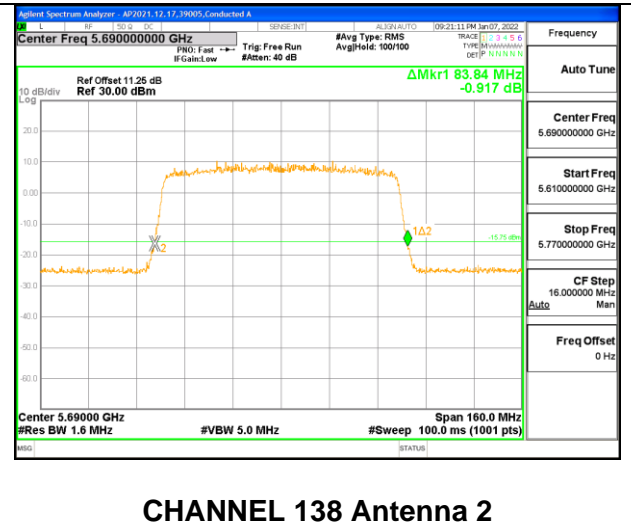

HIGH CHANNEL

CHANNEL 138

INTENTIONALLY LEFT BLANK

9.2.14. 802.11ax HE80 MODE 2TX IN THE 5.6GHz BAND

2TX Antenna 1 + Antenna 2 CDD OFDM MODE: SU, Single User

Channel	Frequency (MHz)	26 dB Bandwidth	
		Chain 0 (MHz)	Chain 1 (MHz)
Low	5530	84.16	84.00
High	5610	84.32	84.48
138	5690	83.84	83.84