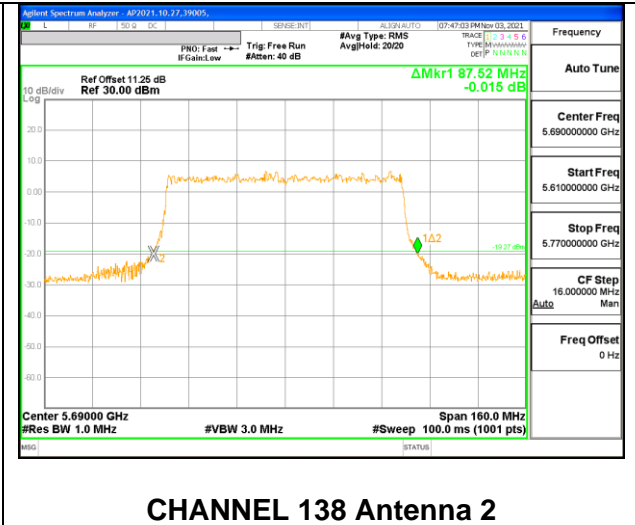

HIGH CHANNEL

CHANNEL 138

INTENTIONALLY LEFT BLANK

9.2.14. 802.11ax HE80 MODE 2TX IN THE 5.6GHz BAND

2TX Antenna 1 + Antenna 2 CDD OFDM MODE: SU, Single User

Channel	Frequency (MHz)	26 dB Bandwidth	
		Chain 0 (MHz)	Chain 1 (MHz)
Low	5530	84.16	84.00
High	5610	84.32	84.48
138	5690	83.84	83.84

2TX Antenna 1 + Antenna 2 CDD OFDMA MODE: 996-Tones, RU Index 67

Channel	Frequency (MHz)	26 dB Bandwidth Chain 0 (MHz)	26 dB Bandwidth Chain 1 (MHz)
138	5690	88.96	87.52

2TX Antenna 1 + Antenna 2 CDD OFDMA MODE: 106-Tones, RU Index 53