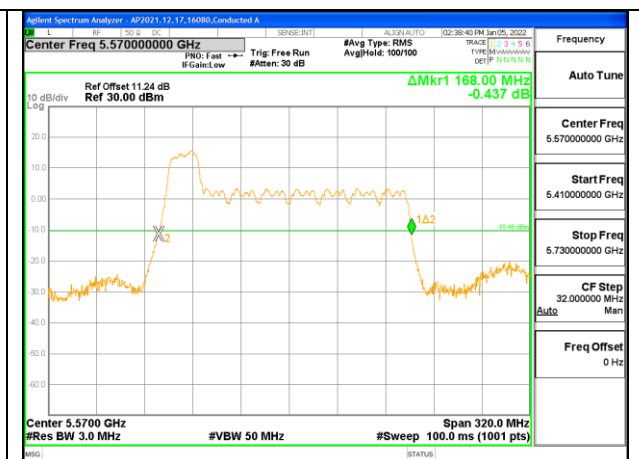

MID CHANNEL Antenna 2