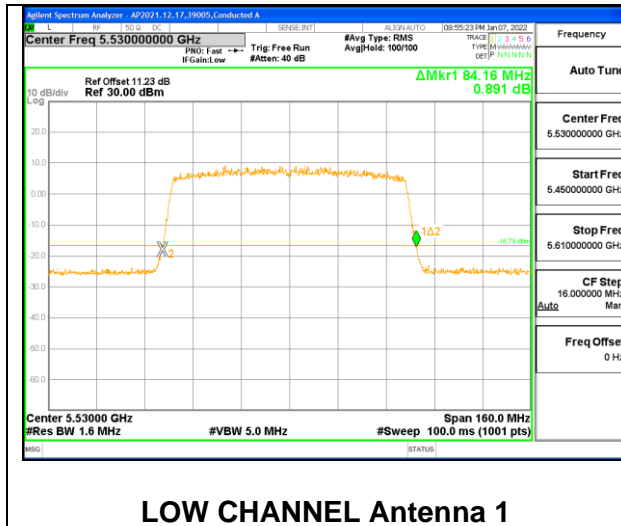

HIGH CHANNEL

CHANNEL 138

INTENTIONALLY LEFT BLANK

9.2.14. 802.11ax HE80 MODE 2TX IN THE 5.6GHz BAND

2TX Antenna 1 + Antenna 2 CDD OFDM MODE: SU, Single User

Channel	Frequency (MHz)	26 dB Bandwidth	
		Chain 0 (MHz)	Chain 1 (MHz)
Low	5530	84.16	84.00
High	5610	84.32	84.48
138	5690	83.84	83.84