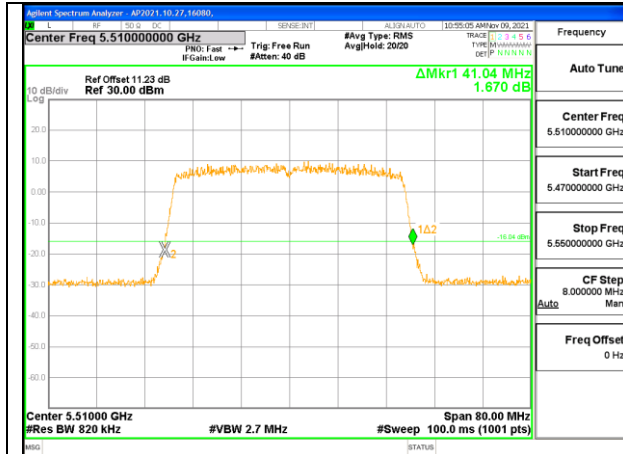

1TX Antenna 2 OFDM MODE: SU, Single User

Channel	Frequency (MHz)	26 dB Bandwidth (MHz)
Low	5510	41.04
Mid	5550	41.36
High	5670	41.20
142	5710	41.04

9.2.12. 802.11ax HE40 MODE 2TX IN THE 5.6GHz BAND

2TX Antenna 1 + Antenna 2 CDD OFDM MODE: SU, Single User