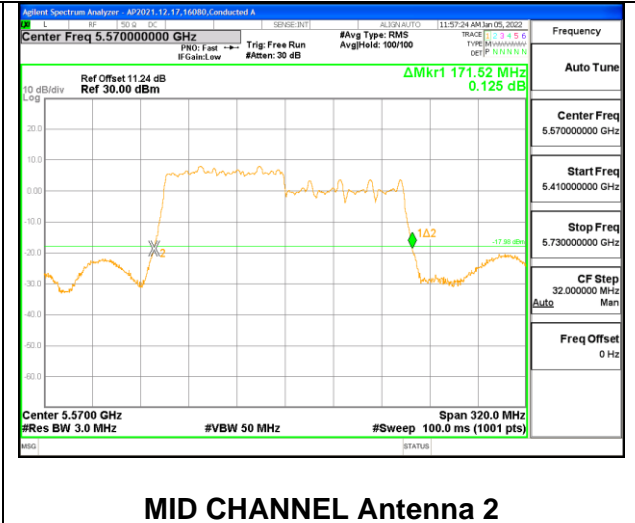

2TX Antenna 1 + Antenna 2 CDD OFDMA MODE: 996-Tones, RU Index 67

Channel	Frequency (MHz)	26 dB Bandwidth Chain 0 (MHz)	26 dB Bandwidth Chain 1 (MHz)
Mid	5570	173.44	171.52