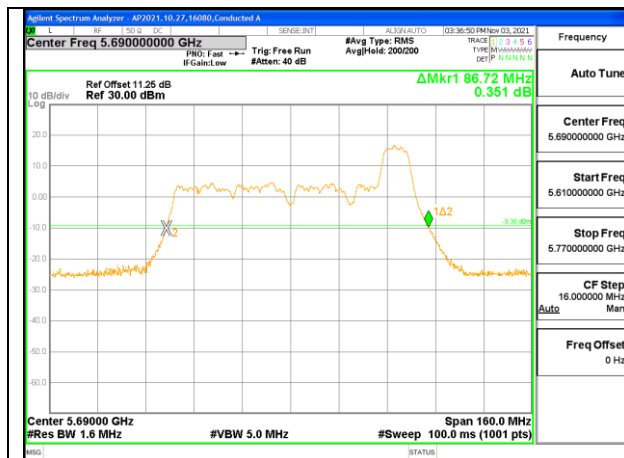

2TX Antenna 1 + Antenna 2 CDD OFDMA MODE: 106-Tones, RU Index 60

Channel	Frequency (MHz)	26 dB Bandwidth Chain 0 (MHz)	26 dB Bandwidth Chain 1 (MHz)
138	5690	86.72	85.60

CHANNEL 138 Antenna 1