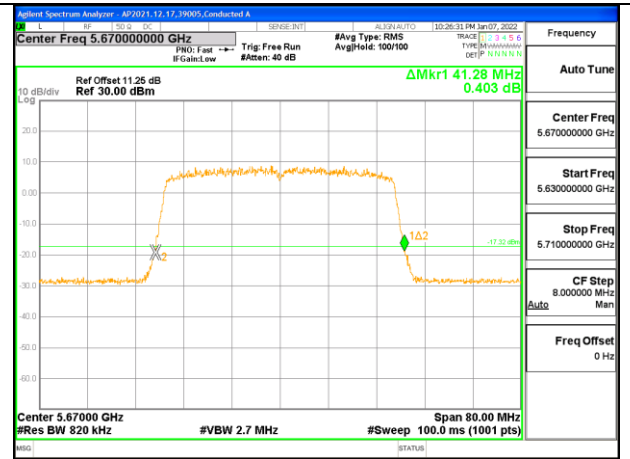

HIGH CHANNEL Antenna 2