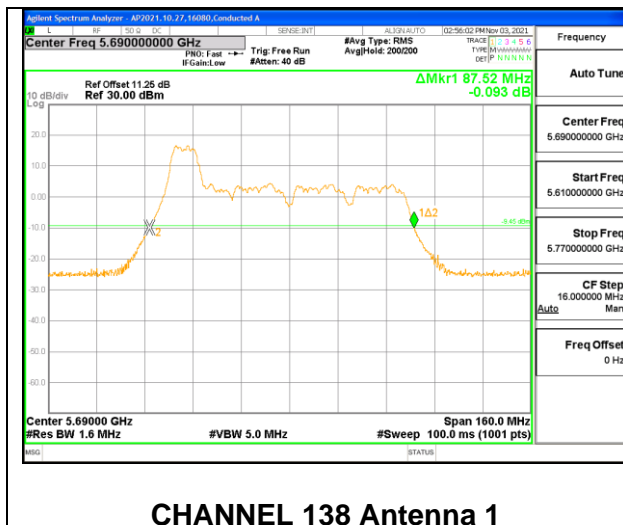

2TX Antenna 1 + Antenna 2 CDD OFDMA MODE: 106-Tones, RU Index 53

Channel	Frequency (MHz)	26 dB Bandwidth Chain 0 (MHz)	26 dB Bandwidth Chain 1 (MHz)
138	5690	87.52	85.12