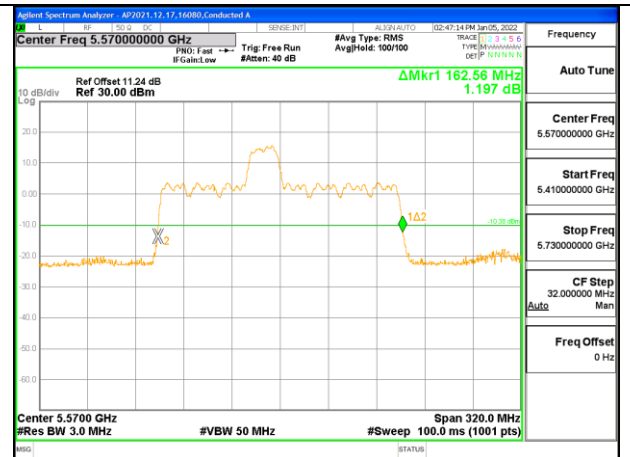

MID CHANNEL Antenna 2