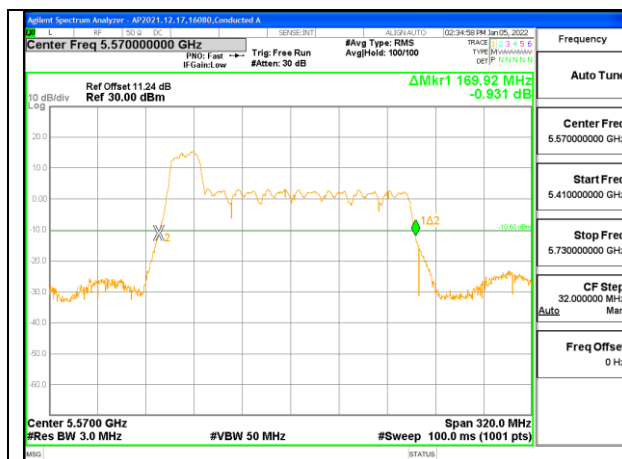

2TX Antenna 1 + Antenna 2 CDD OFDMA MODE: 242-Tones, RU Index 61

Channel	Frequency (MHz)	26 dB Bandwidth Chain 0 (MHz)	26 dB Bandwidth Chain 1 (MHz)
Mid	5570	169.92	168.00

MID CHANNEL Antenna 1