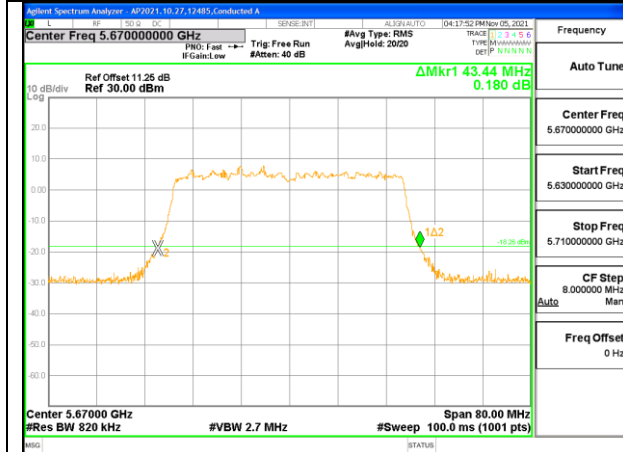

MID CHANNEL Antenna 2

HIGH CHANNEL Antenna 1

HIGH CHANNEL Antenna 2

CHANNEL 142 Antenna 1

CHANNEL 142 Antenna 2

2TX Antenna 1 + Antenna 2 CDD OFDMA MODE: 484-Tones, RU Index 65

Channel	Frequency (MHz)	26 dB Bandwidth Chain 0 (MHz)	26 dB Bandwidth Chain 1 (MHz)
High	5670	43.44	43.76