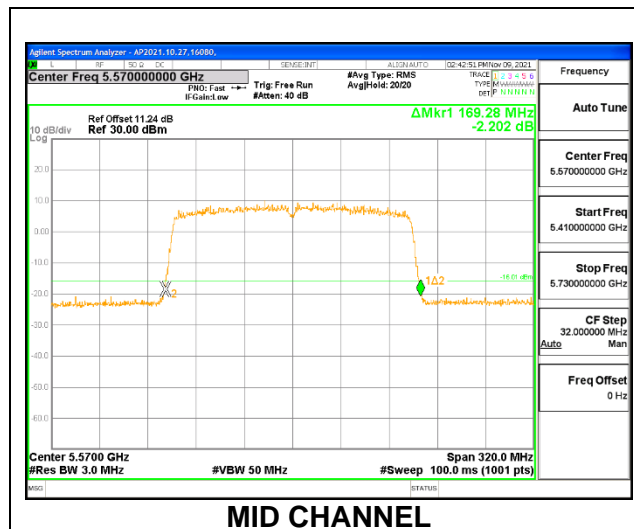

9.2.15. 802.11ax HE160 MODE 1TX IN THE 5.6GHz BAND

1TX Antenna 1 OFDM MODE: SU, Single User

Channel	Frequency (MHz)	26 dB Bandwidth (MHz)
Mid	5570	168.00

1TX Antenna 2 OFDM MODE: SU, Single User

Channel	Frequency (MHz)	26 dB Bandwidth (MHz)
Mid	5570	169.28

9.2.16. 802.11ax HE160 MODE 2TX IN THE 5.6GHz BAND

2TX Antenna 1 + Antenna 2 CDD OFDM MODE: SU, Single User

Channel	Frequency (MHz)	26 dB Bandwidth	
		Chain 0 (MHz)	Chain 1 (MHz)
Mid	5570	167.68	168.96

2TX Antenna 1 + Antenna 2 CDD OFDMA MODE: 2x 996-Tones, Index 68