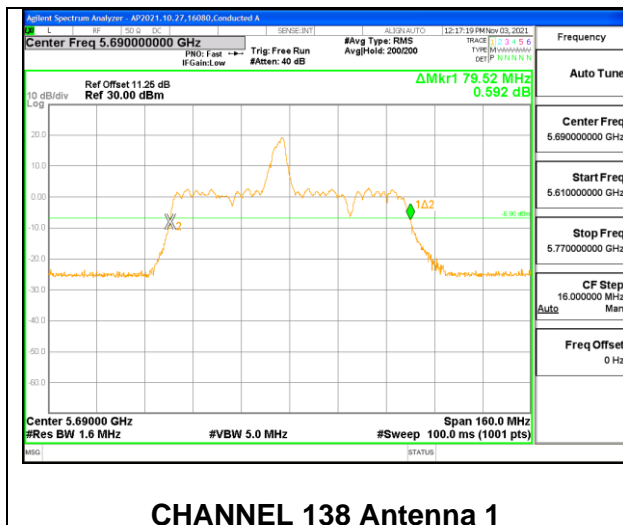

2TX Antenna 1 + Antenna 2 CDD OFDMA MODE: 52-Tones, RU Index 44

Channel	Frequency (MHz)	26 dB Bandwidth Chain 0 (MHz)	26 dB Bandwidth Chain 1 (MHz)
138	5690	79.52	79.52