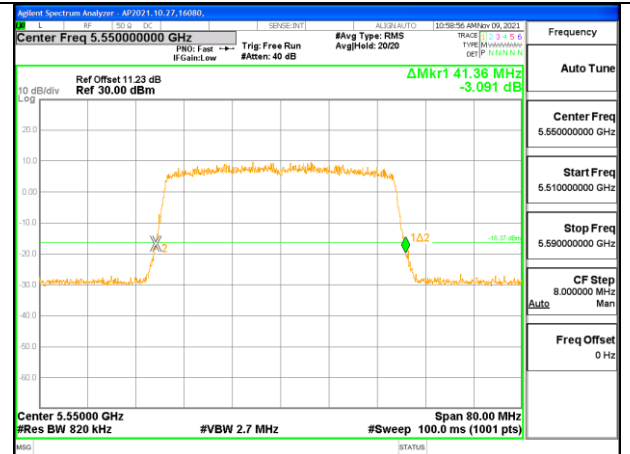

1TX Antenna 2 OFDM MODE: SU, Single User

Channel	Frequency (MHz)	26 dB Bandwidth (MHz)
Low	5510	41.04
Mid	5550	41.36
High	5670	41.20
142	5710	41.04

9.2.12. 802.11ax HE40 MODE 2TX IN THE 5.6GHz BAND

2TX Antenna 1 + Antenna 2 CDD OFDM MODE: SU, Single User