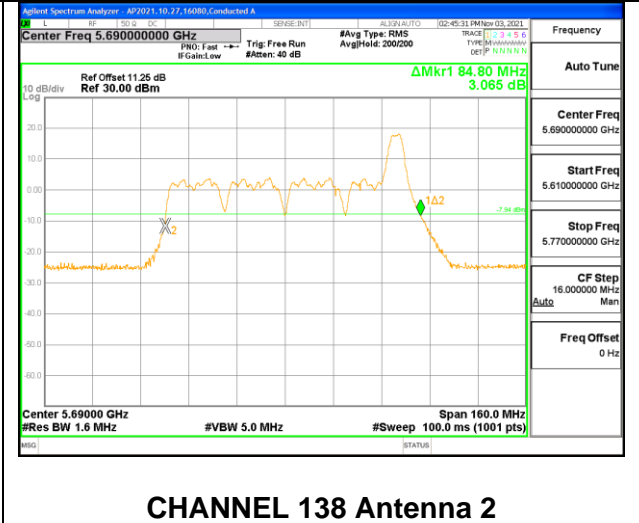

2TX Antenna 1 + Antenna 2 CDD OFDMA MODE: 52-Tones, RU Index 52

Channel	Frequency (MHz)	26 dB Bandwidth Chain 0 (MHz)	26 dB Bandwidth Chain 1 (MHz)
138	5690	84.96	84.80