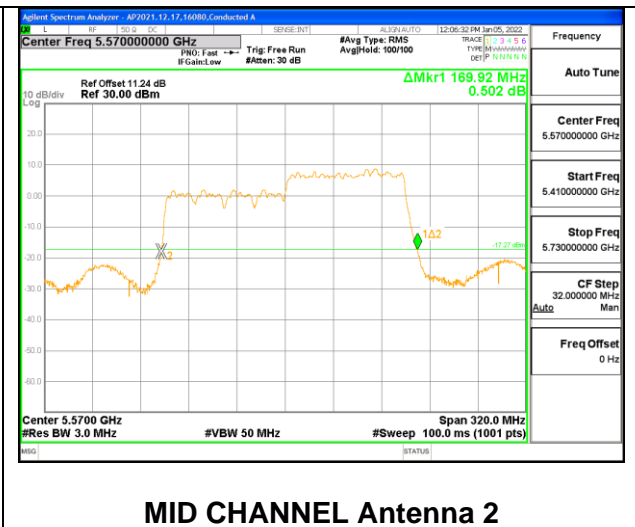

9.2.16. 802.11ax HE160 MODE 2TX IN THE 5.6GHz BAND

2TX Antenna 1 + Antenna 2 CDD OFDM MODE: SU, Single User

Channel	Frequency (MHz)	26 dB Bandwidth	
		Chain 0 (MHz)	Chain 1 (MHz)
Mid	5570	167.68	168.96

2TX Antenna 1 + Antenna 2 CDD OFDMA MODE: 2x 996-Tones, Index 68

Channel	Frequency (MHz)	26 dB Bandwidth	
		Chain 0 (MHz)	Chain 1 (MHz)
Mid	5570	176.96	172.80

2TX Antenna 1 + Antenna 2 CDD OFDMA MODE: 996-Tones, RU Index 67

Channel	Frequency (MHz)	26 dB Bandwidth Chain 0 (MHz)	26 dB Bandwidth Chain 1 (MHz)
Mid	5570	173.44	171.52

2TX Antenna 1 + Antenna 2 CDD OFDMA MODE: 996-Tones, RU Index S67

Channel	Frequency (MHz)	26 dB Bandwidth Chain 0 (MHz)	26 dB Bandwidth Chain 1 (MHz)
Mid	5570	170.88	169.92

2TX Antenna 1 + Antenna 2 CDD OFDMA MODE: 484-Tones, RU Index 65