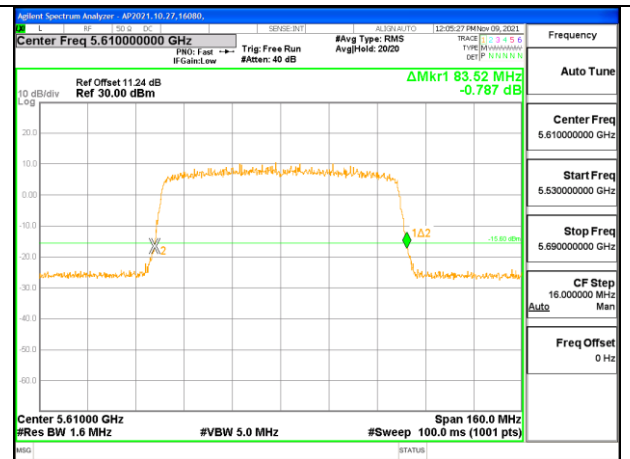

LOW CHANNEL

HIGH CHANNEL

CHANNEL 138

INTENTIONALLY LEFT BLANK

1TX Antenna 2 OFDM MODE: SU, Single User

Channel	Frequency (MHz)	26 dB Bandwidth (MHz)
Low	5530	83.84
High	5610	83.52
138	5690	83.52

LOW CHANNEL

HIGH CHANNEL

CHANNEL 138

INTENTIONALLY LEFT BLANK

9.2.14. 802.11ax HE80 MODE 2TX IN THE 5.6GHz BAND

2TX Antenna 1 + Antenna 2 CDD OFDM MODE: SU, Single User

Channel	Frequency (MHz)	26 dB Bandwidth	
		Chain 0 (MHz)	Chain 1 (MHz)
Low	5530	84.16	84.00
High	5610	84.32	84.48
138	5690	83.84	83.84