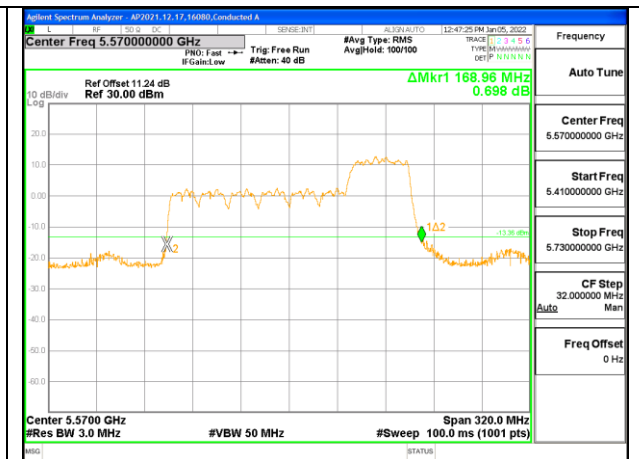

MID CHANNEL Antenna 2