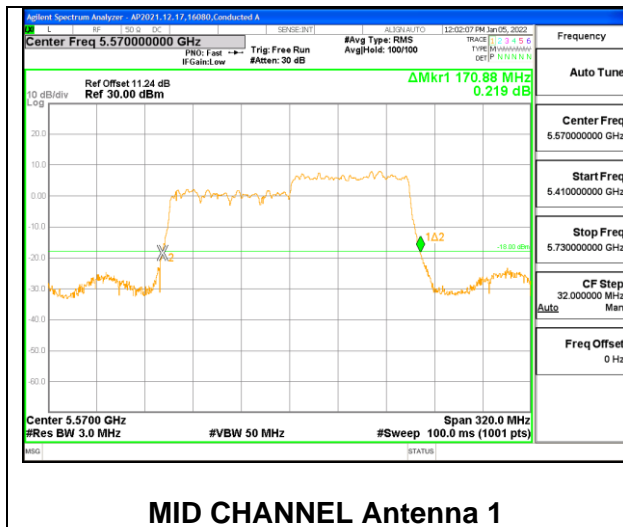

9.2.16. 802.11ax HE160 MODE 2TX IN THE 5.6GHz BAND

2TX Antenna 1 + Antenna 2 CDD OFDM MODE: SU, Single User

Channel	Frequency (MHz)	26 dB Bandwidth	
		Chain 0 (MHz)	Chain 1 (MHz)
Mid	5570	167.68	168.96

2TX Antenna 1 + Antenna 2 CDD OFDMA MODE: 2x 996-Tones, Index 68

Channel	Frequency (MHz)	26 dB Bandwidth	
		Chain 0 (MHz)	Chain 1 (MHz)
Mid	5570	176.96	172.80

2TX Antenna 1 + Antenna 2 CDD OFDMA MODE: 996-Tones, RU Index 67

Channel	Frequency (MHz)	26 dB Bandwidth Chain 0 (MHz)	26 dB Bandwidth Chain 1 (MHz)
Mid	5570	173.44	171.52

2TX Antenna 1 + Antenna 2 CDD OFDMA MODE: 996-Tones, RU Index S67

Channel	Frequency (MHz)	26 dB Bandwidth Chain 0 (MHz)	26 dB Bandwidth Chain 1 (MHz)
Mid	5570	170.88	169.92

2TX Antenna 1 + Antenna 2 CDD OFDMA MODE: 484-Tones, RU Index 65