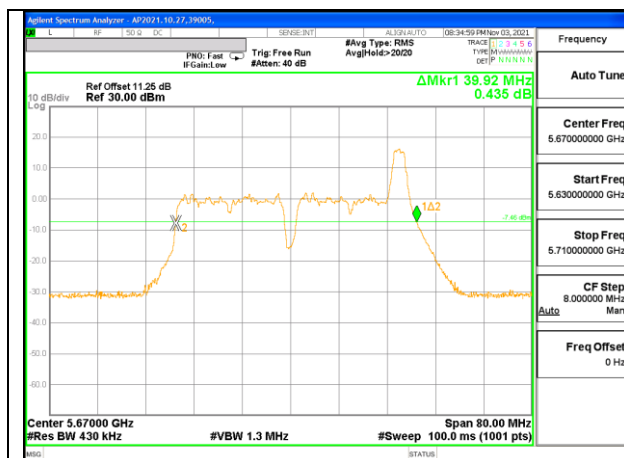

2TX Antenna 1 + Antenna 2 CDD OFDMA MODE: 26-Tones, RU Index 17

Channel	Frequency (MHz)	26 dB Bandwidth Chain 0 (MHz)	26 dB Bandwidth Chain 1 (MHz)
High	5670	39.92	40.32

HIGH CHANNEL Antenna 1