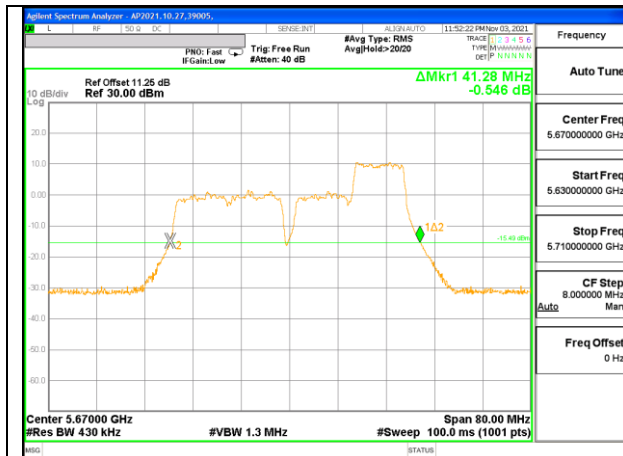

2TX Antenna 1 + Antenna 2 CDD OFDMA MODE: 106-Tones, RU Index 56

Channel	Frequency (MHz)	26 dB Bandwidth Chain 0 (MHz)	26 dB Bandwidth Chain 1 (MHz)
High	5670	41.28	41.12

HIGH CHANNEL Antenna 1