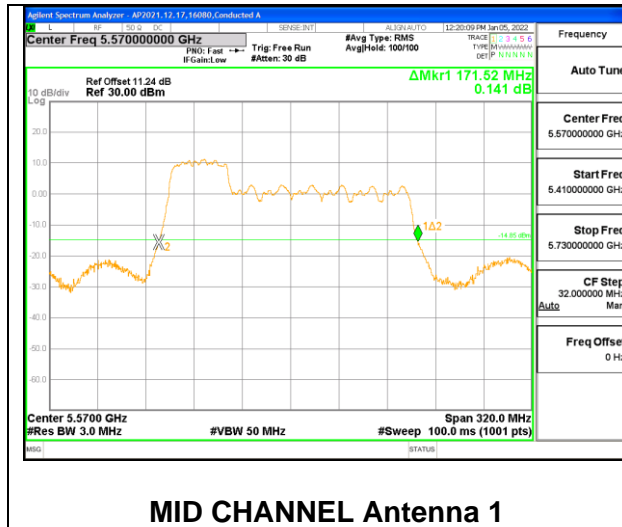

2TX Antenna 1 + Antenna 2 CDD OFDMA MODE: 484-Tones, RU Index 65

Channel	Frequency (MHz)	26 dB Bandwidth Chain 0 (MHz)	26 dB Bandwidth Chain 1 (MHz)
Mid	5570	171.52	169.28