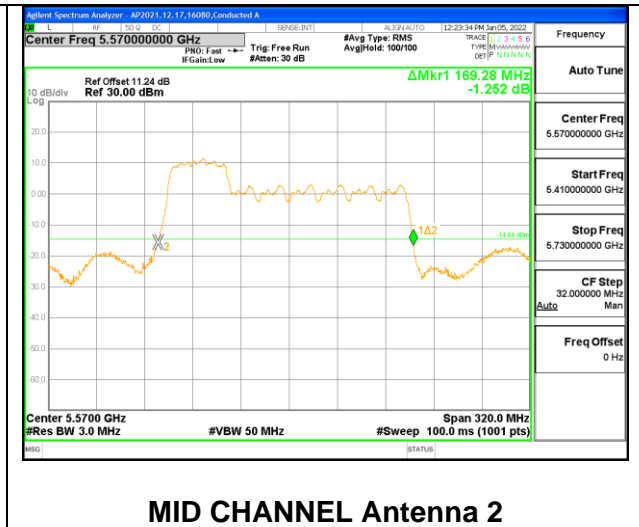

2TX Antenna 1 + Antenna 2 CDD OFDMA MODE: 484-Tones, RU Index 65

Channel	Frequency (MHz)	26 dB Bandwidth Chain 0 (MHz)	26 dB Bandwidth Chain 1 (MHz)
Mid	5570	171.52	169.28