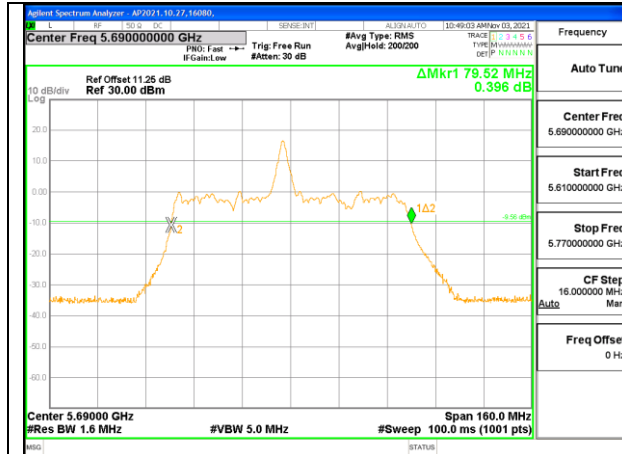

2TX Antenna 1 + Antenna 2 CDD OFDMA MODE: 26-Tones, RU Index 18

Channel	Frequency (MHz)	26 dB Bandwidth Chain 0 (MHz)	26 dB Bandwidth Chain 1 (MHz)
138	5690	79.52	78.40

CHANNEL 138 Antenna 1