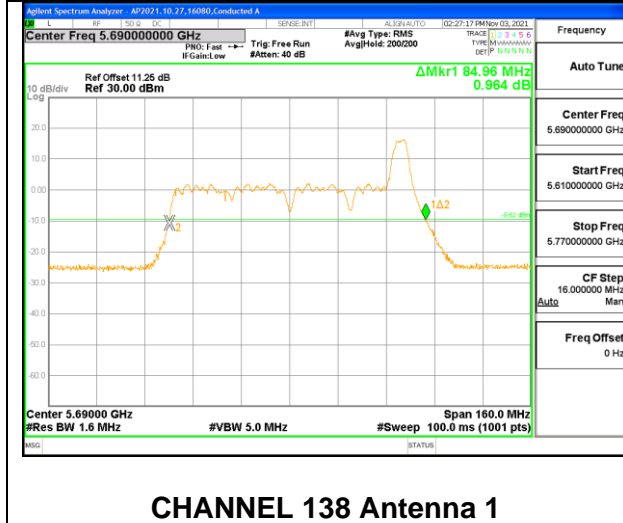

2TX Antenna 1 + Antenna 2 CDD OFDMA MODE: 52-Tones, RU Index 52

Channel	Frequency (MHz)	26 dB Bandwidth Chain 0 (MHz)	26 dB Bandwidth Chain 1 (MHz)
138	5690	84.96	84.80