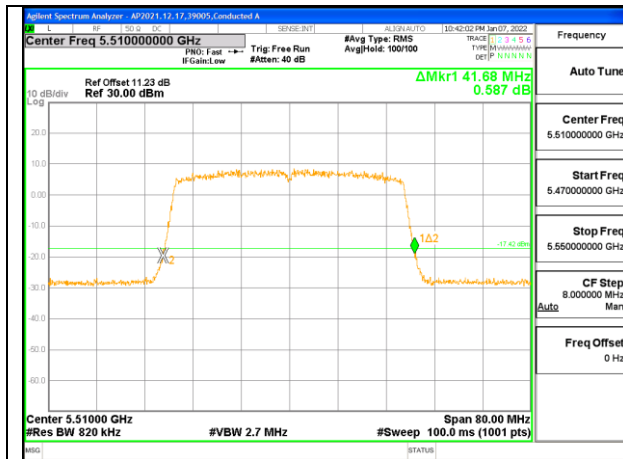

9.2.12. 802.11ax HE40 MODE 2TX IN THE 5.6GHz BAND

2TX Antenna 1 + Antenna 2 CDD OFDM MODE: SU, Single User

Channel	Frequency (MHz)	26 dB Bandwidth	
		Chain 0 (MHz)	Chain 1 (MHz)
Low	5510	41.68	41.44
Mid	5550	41.52	41.36
High	5670	41.52	41.28
142	5710	41.52	41.28

LOW CHANNEL Antenna 1