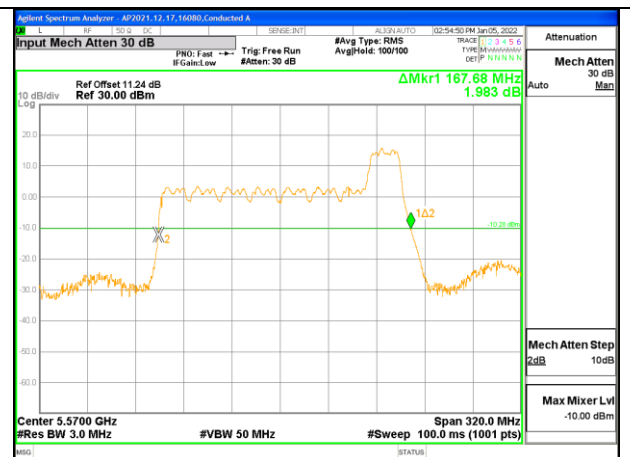

MID CHANNEL Antenna 2