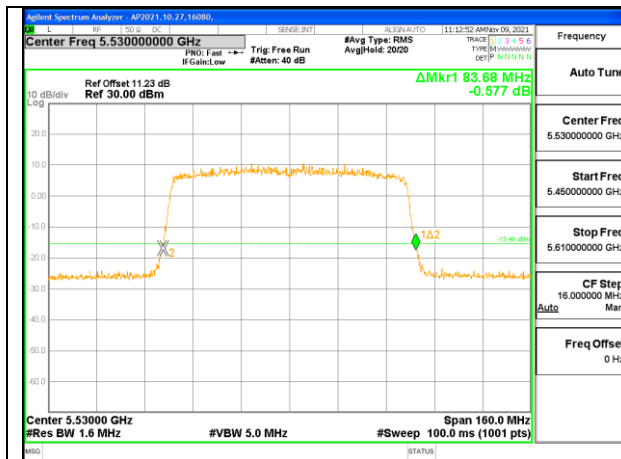

HIGH CHANNEL Antenna 1

HIGH CHANNEL Antenna 2

9.2.13. 802.11ax HE80 MODE 1TX IN THE 5.6GHz BAND

1TX Antenna 1 OFDM MODE: SU, Single User

Channel	Frequency (MHz)	26 dB Bandwidth (MHz)
Low	5530	83.68
High	5610	84.16
138	5690	84.32