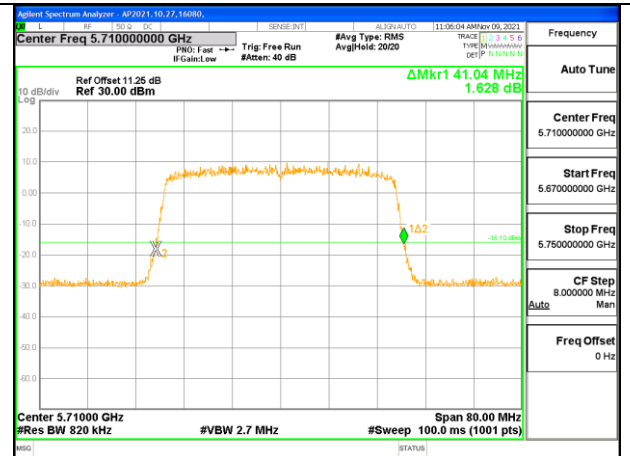

1TX Antenna 2 OFDM MODE: SU, Single User

Channel	Frequency (MHz)	26 dB Bandwidth (MHz)
Low	5510	41.04
Mid	5550	41.36
High	5670	41.20
142	5710	41.04

9.2.12. 802.11ax HE40 MODE 2TX IN THE 5.6GHz BAND

2TX Antenna 1 + Antenna 2 CDD OFDM MODE: SU, Single User