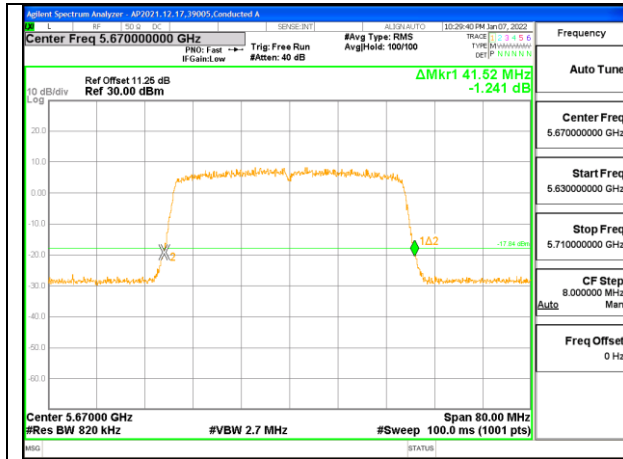

HIGH CHANNEL Antenna 1