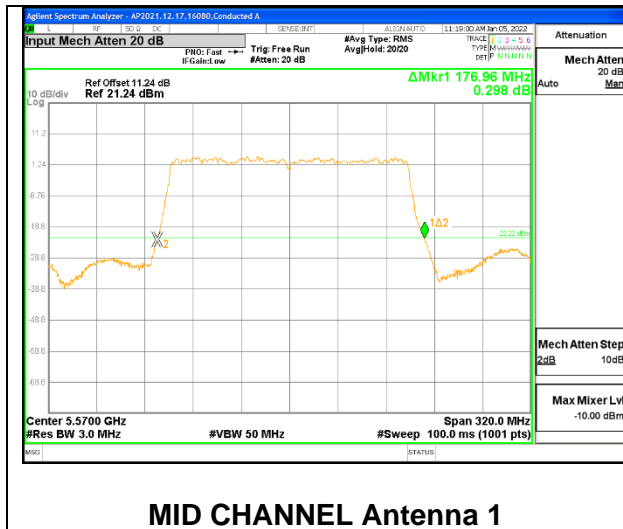

2TX Antenna 1 + Antenna 2 CDD OFDMA MODE: 2x 996-Tones, Index 68

Channel	Frequency (MHz)	26 dB Bandwidth	
		Chain 0 (MHz)	Chain 1 (MHz)
Mid	5570	176.96	172.80