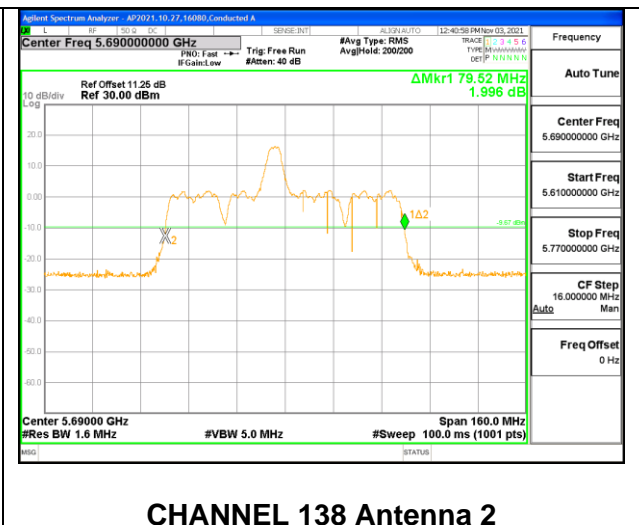

2TX Antenna 1 + Antenna 2 CDD OFDMA MODE: 52-Tones, RU Index 44

Channel	Frequency (MHz)	26 dB Bandwidth Chain 0 (MHz)	26 dB Bandwidth Chain 1 (MHz)
138	5690	79.52	79.52