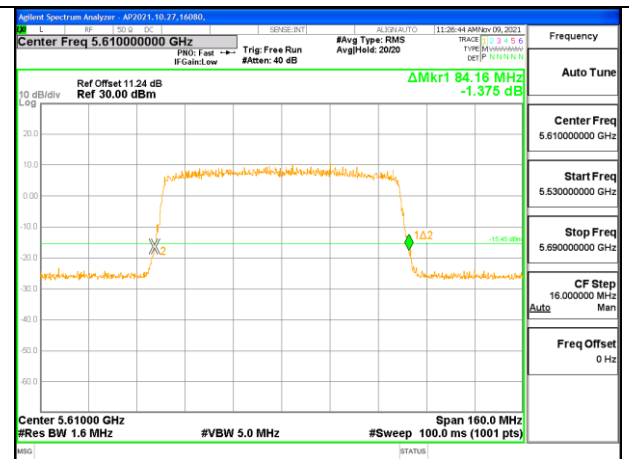

HIGH CHANNEL