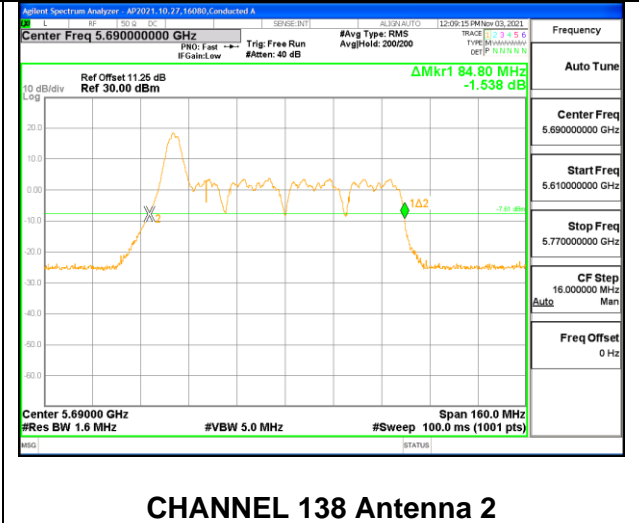

2TX Antenna 1 + Antenna 2 CDD OFDMA MODE: 52-Tones, RU Index 37

Channel	Frequency (MHz)	26 dB Bandwidth Chain 0 (MHz)	26 dB Bandwidth Chain 1 (MHz)
138	5690	85.12	84.80