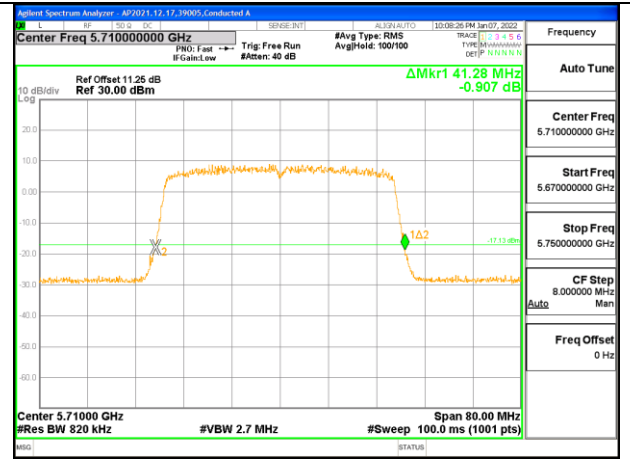

MID CHANNEL Antenna 2

HIGH CHANNEL Antenna 1

HIGH CHANNEL Antenna 2

CHANNEL 142 Antenna 1

CHANNEL 142 Antenna 2

2TX Antenna 1 + Antenna 2 CDD OFDMA MODE: 484-Tones, RU Index 65

Channel	Frequency (MHz)	26 dB Bandwidth Chain 0 (MHz)	26 dB Bandwidth Chain 1 (MHz)
High	5670	43.44	43.76