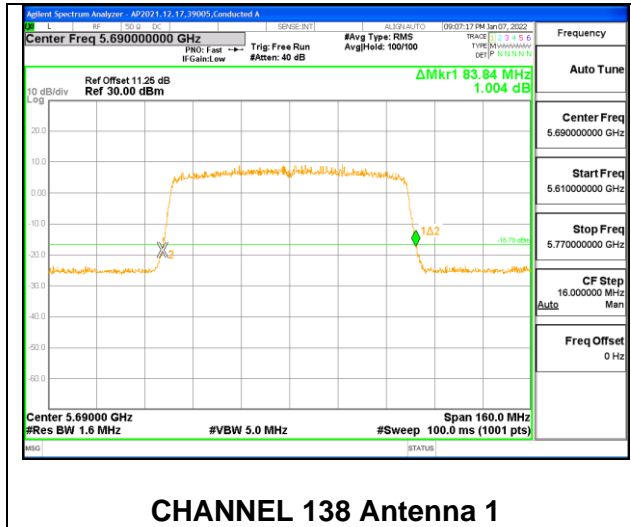

HIGH CHANNEL

CHANNEL 138

INTENTIONALLY LEFT BLANK

9.2.14. 802.11ax HE80 MODE 2TX IN THE 5.6GHz BAND

2TX Antenna 1 + Antenna 2 CDD OFDM MODE: SU, Single User

Channel	Frequency (MHz)	26 dB Bandwidth	
		Chain 0 (MHz)	Chain 1 (MHz)
Low	5530	84.16	84.00
High	5610	84.32	84.48
138	5690	83.84	83.84

2TX Antenna 1 + Antenna 2 CDD OFDMA MODE: 996-Tones, RU Index 67

Channel	Frequency (MHz)	26 dB Bandwidth Chain 0 (MHz)	26 dB Bandwidth Chain 1 (MHz)
138	5690	88.96	87.52

2TX Antenna 1 + Antenna 2 CDD OFDMA MODE: 106-Tones, RU Index 53