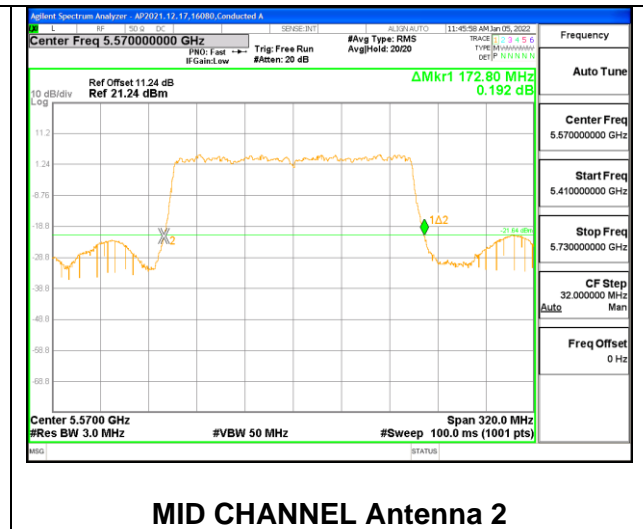

2TX Antenna 1 + Antenna 2 CDD OFDMA MODE: 2x 996-Tones, Index 68

Channel	Frequency (MHz)	26 dB Bandwidth	
		Chain 0 (MHz)	Chain 1 (MHz)
Mid	5570	176.96	172.80