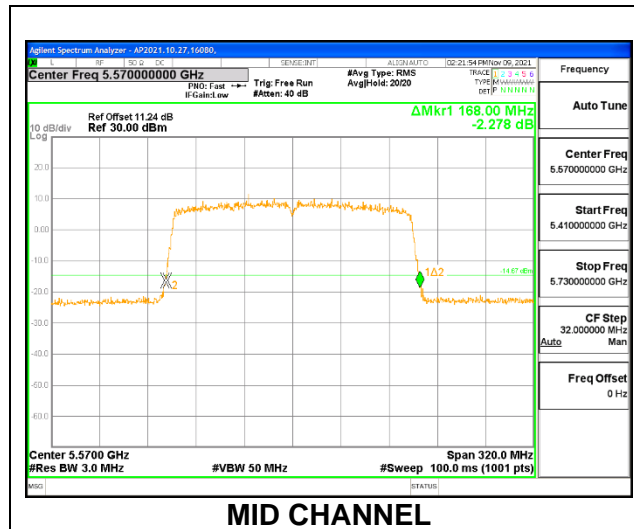

9.2.15. 802.11ax HE160 MODE 1TX IN THE 5.6GHz BAND

1TX Antenna 1 OFDM MODE: SU, Single User

Channel	Frequency (MHz)	26 dB Bandwidth (MHz)
Mid	5570	168.00