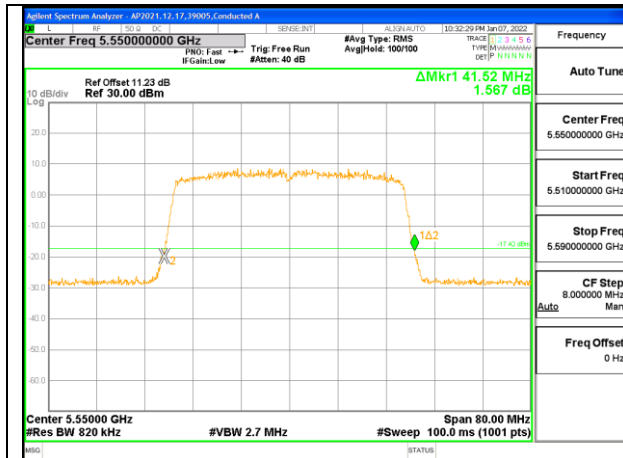

MID CHANNEL Antenna 1