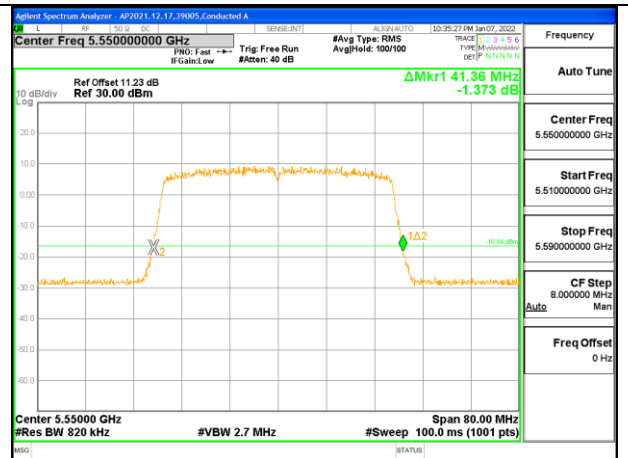

Channel	Frequency (MHz)	26 dB Bandwidth	
		Chain 0 (MHz)	Chain 1 (MHz)
Low	5510	41.68	41.44
Mid	5550	41.52	41.36
High	5670	41.52	41.28
142	5710	41.52	41.28

LOW CHANNEL Antenna 1

LOW CHANNEL Antenna 2

MID CHANNEL Antenna 1