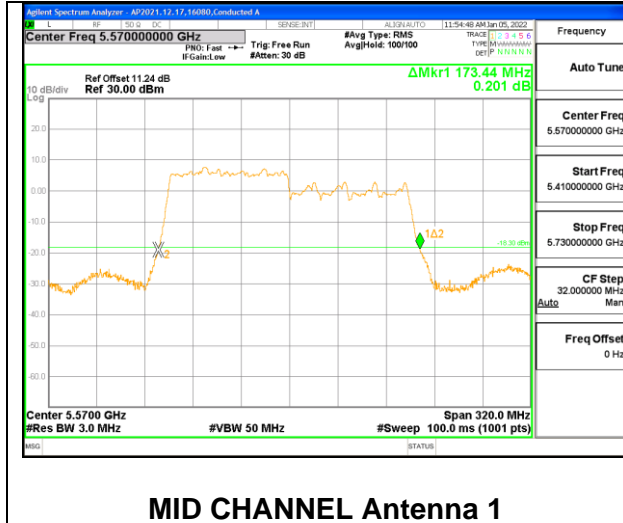

2TX Antenna 1 + Antenna 2 CDD OFDMA MODE: 996-Tones, RU Index 67

Channel	Frequency (MHz)	26 dB Bandwidth Chain 0 (MHz)	26 dB Bandwidth Chain 1 (MHz)
Mid	5570	173.44	171.52