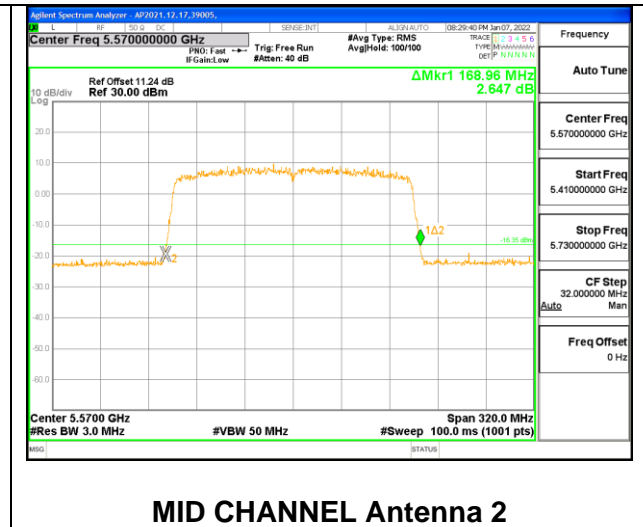

9.2.15. 802.11ax HE160 MODE 1TX IN THE 5.6GHz BAND

1TX Antenna 1 OFDM MODE: SU, Single User

Channel	Frequency (MHz)	26 dB Bandwidth (MHz)
Mid	5570	168.00

1TX Antenna 2 OFDM MODE: SU, Single User

Channel	Frequency (MHz)	26 dB Bandwidth (MHz)
Mid	5570	169.28

9.2.16. 802.11ax HE160 MODE 2TX IN THE 5.6GHz BAND

2TX Antenna 1 + Antenna 2 CDD OFDM MODE: SU, Single User

Channel	Frequency (MHz)	26 dB Bandwidth	
		Chain 0 (MHz)	Chain 1 (MHz)
Mid	5570	167.68	168.96

2TX Antenna 1 + Antenna 2 CDD OFDMA MODE: 2x 996-Tones, Index 68