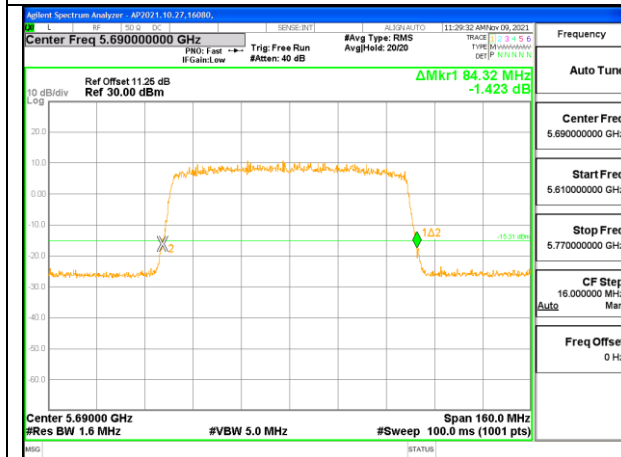

CHANNEL 138

INTENTIONALLY LEFT BLANK