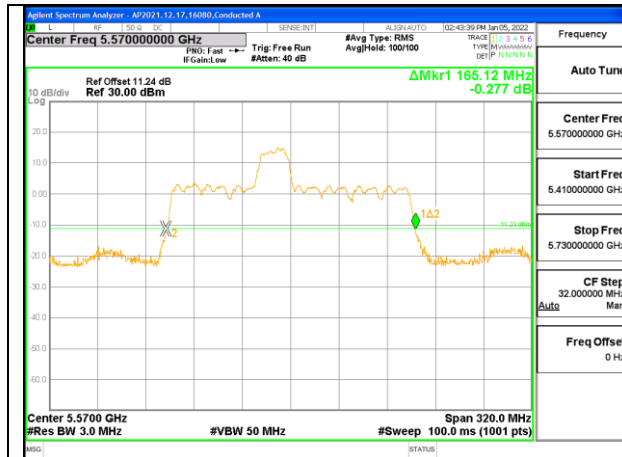

2TX Antenna 1 + Antenna 2 CDD OFDMA MODE: 242-Tones, RU Index 64

Channel	Frequency (MHz)	26 dB Bandwidth Chain 0 (MHz)	26 dB Bandwidth Chain 1 (MHz)
Mid	5570	165.12	162.56

MID CHANNEL Antenna 1