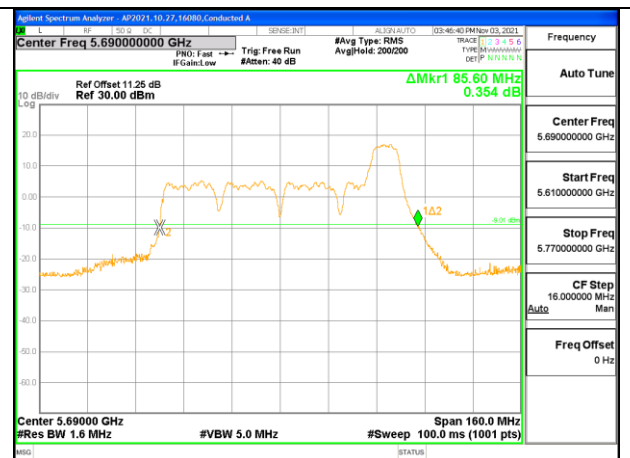

CHANNEL 138 Antenna 2