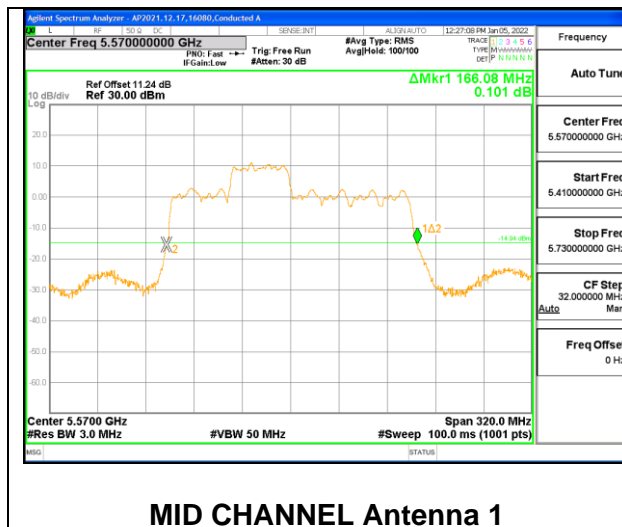

2TX Antenna 1 + Antenna 2 CDD OFDMA MODE: 484-Tones, RU Index 66

Channel	Frequency (MHz)	26 dB Bandwidth Chain 0 (MHz)	26 dB Bandwidth Chain 1 (MHz)
Mid	5570	166.08	163.84