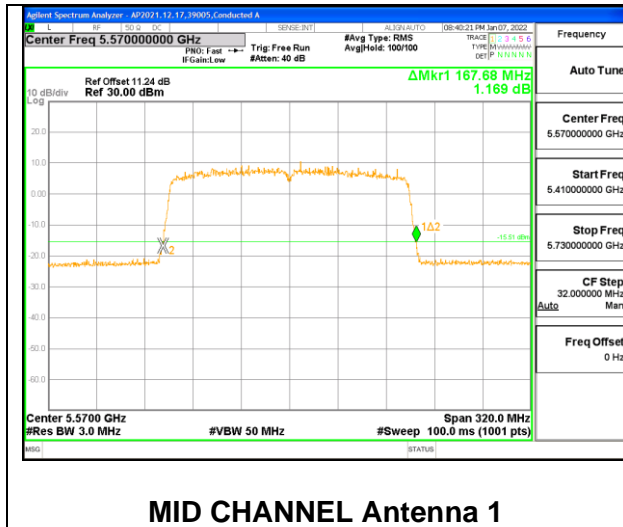

9.2.15. 802.11ax HE160 MODE 1TX IN THE 5.6GHz BAND

1TX Antenna 1 OFDM MODE: SU, Single User

Channel	Frequency (MHz)	26 dB Bandwidth (MHz)
Mid	5570	168.00

1TX Antenna 2 OFDM MODE: SU, Single User

Channel	Frequency (MHz)	26 dB Bandwidth (MHz)
Mid	5570	169.28

9.2.16. 802.11ax HE160 MODE 2TX IN THE 5.6GHz BAND

2TX Antenna 1 + Antenna 2 CDD OFDM MODE: SU, Single User

Channel	Frequency (MHz)	26 dB Bandwidth	
		Chain 0 (MHz)	Chain 1 (MHz)
Mid	5570	167.68	168.96

2TX Antenna 1 + Antenna 2 CDD OFDMA MODE: 2x 996-Tones, Index 68