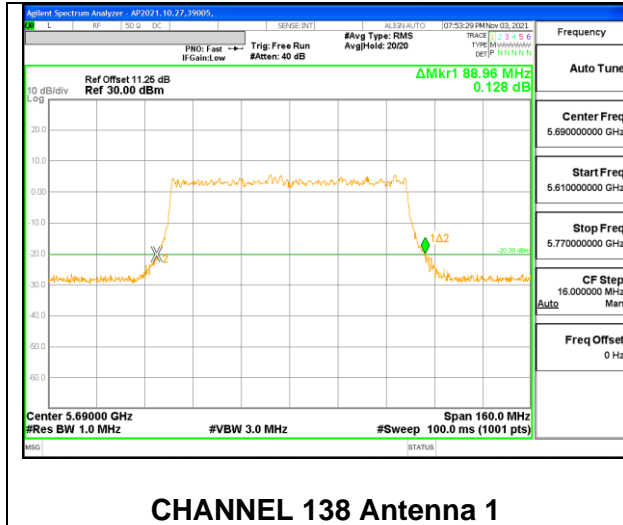

HIGH CHANNEL

CHANNEL 138

INTENTIONALLY LEFT BLANK

9.2.14. 802.11ax HE80 MODE 2TX IN THE 5.6GHz BAND

2TX Antenna 1 + Antenna 2 CDD OFDM MODE: SU, Single User

Channel	Frequency (MHz)	26 dB Bandwidth	
		Chain 0 (MHz)	Chain 1 (MHz)
Low	5530	84.16	84.00
High	5610	84.32	84.48
138	5690	83.84	83.84

2TX Antenna 1 + Antenna 2 CDD OFDMA MODE: 996-Tones, RU Index 67

Channel	Frequency (MHz)	26 dB Bandwidth Chain 0 (MHz)	26 dB Bandwidth Chain 1 (MHz)
138	5690	88.96	87.52

2TX Antenna 1 + Antenna 2 CDD OFDMA MODE: 106-Tones, RU Index 53