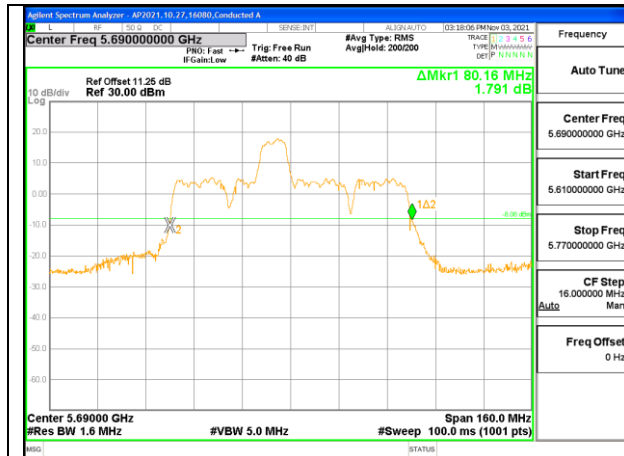

2TX Antenna 1 + Antenna 2 CDD OFDMA MODE: 106-Tones, RU Index 56

Channel	Frequency (MHz)	26 dB Bandwidth Chain 0 (MHz)	26 dB Bandwidth Chain 1 (MHz)
138	5690	80.16	79.84

CHANNEL 138 Antenna 1