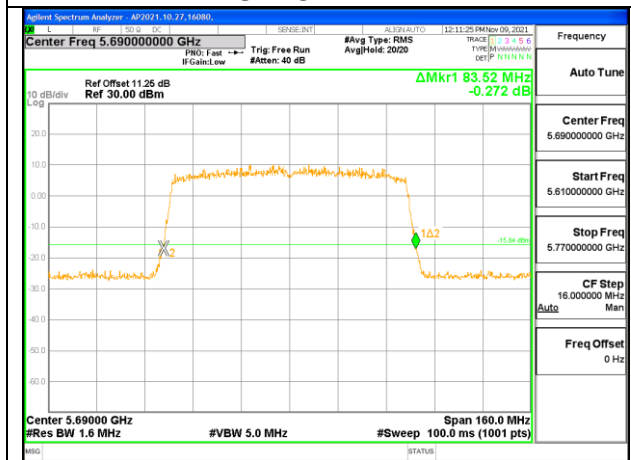

LOW CHANNEL

HIGH CHANNEL

CHANNEL 138

INTENTIONALLY LEFT BLANK

1TX Antenna 2 OFDM MODE: SU, Single User

Channel	Frequency (MHz)	26 dB Bandwidth (MHz)
Low	5530	83.84
High	5610	83.52
138	5690	83.52

LOW CHANNEL

HIGH CHANNEL

CHANNEL 138

INTENTIONALLY LEFT BLANK

9.2.14. 802.11ax HE80 MODE 2TX IN THE 5.6GHz BAND

2TX Antenna 1 + Antenna 2 CDD OFDM MODE: SU, Single User

Channel	Frequency (MHz)	26 dB Bandwidth	
		Chain 0 (MHz)	Chain 1 (MHz)
Low	5530	84.16	84.00
High	5610	84.32	84.48
138	5690	83.84	83.84