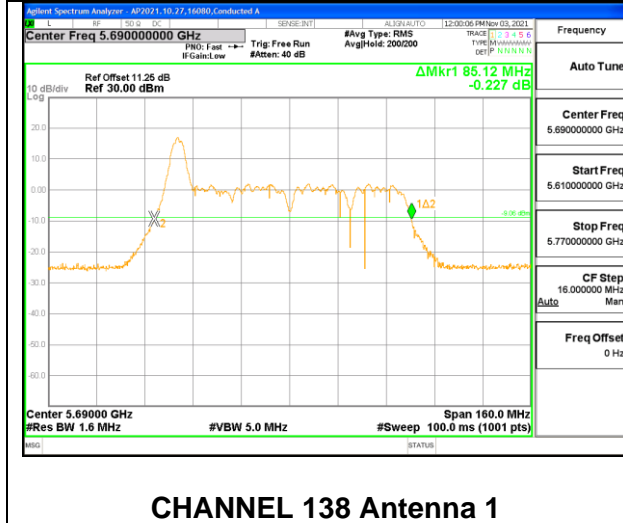

2TX Antenna 1 + Antenna 2 CDD OFDMA MODE: 52-Tones, RU Index 37

Channel	Frequency (MHz)	26 dB Bandwidth Chain 0 (MHz)	26 dB Bandwidth Chain 1 (MHz)
138	5690	85.12	84.80