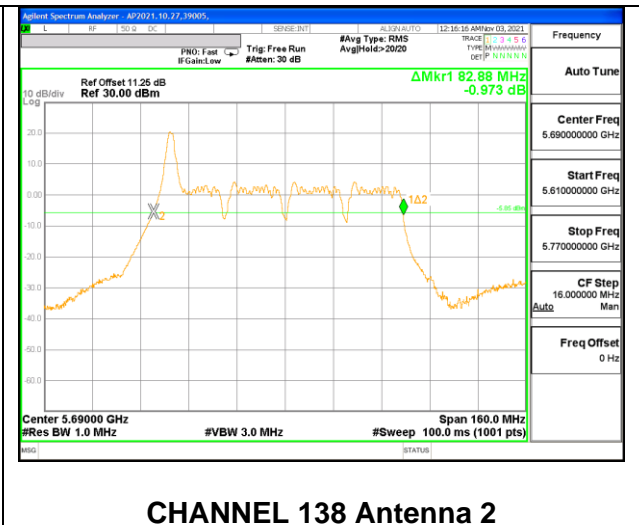

2TX Antenna 1 + Antenna 2 CDD OFDMA MODE: 26-Tones, RU Index 60

Channel	Frequency (MHz)	26 dB Bandwidth Chain 0 (MHz)	26 dB Bandwidth Chain 1 (MHz)
138	5690	83.20	82.88