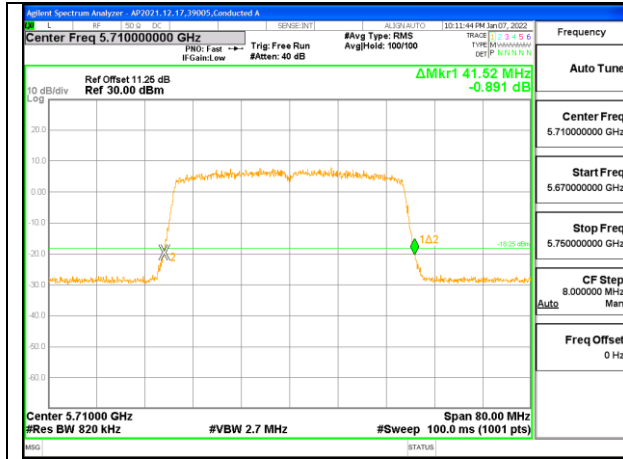

CHANNEL 142 Antenna 1