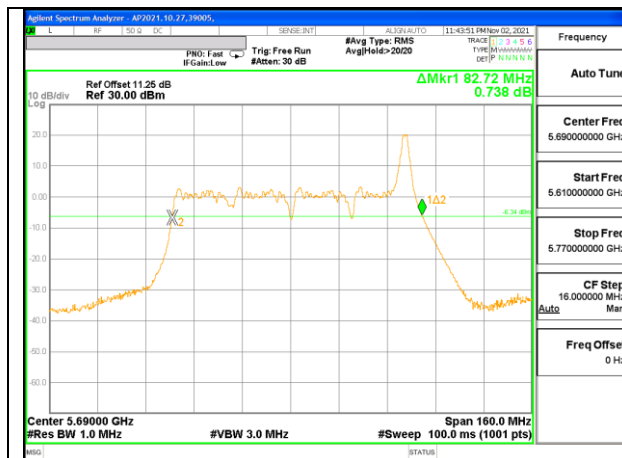

2TX Antenna 1 + Antenna 2 CDD OFDMA MODE: 26-Tones, RU Index 36

Channel	Frequency (MHz)	26 dB Bandwidth Chain 0 (MHz)	26 dB Bandwidth Chain 1 (MHz)
138	5690	82.72	82.88

CHANNEL 138 Antenna 1