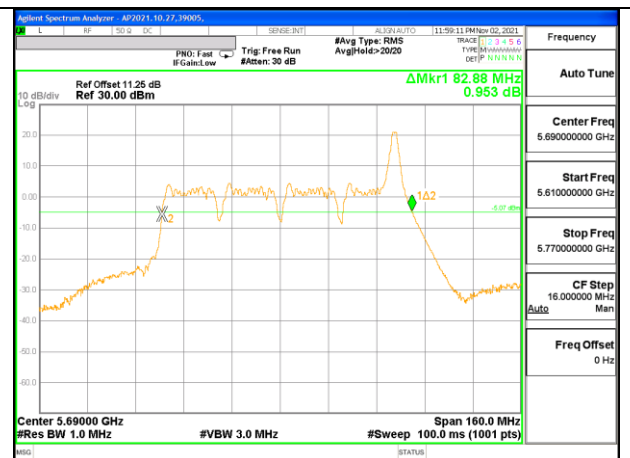

CHANNEL 138 Antenna 2