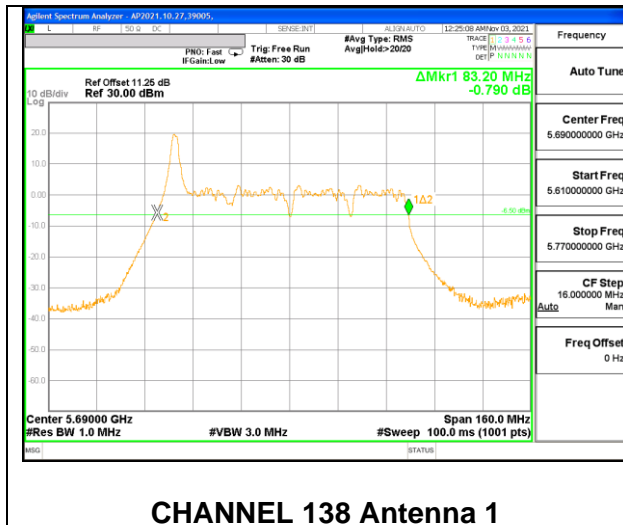

2TX Antenna 1 + Antenna 2 CDD OFDMA MODE: 26-Tones, RU Index 60

Channel	Frequency (MHz)	26 dB Bandwidth Chain 0 (MHz)	26 dB Bandwidth Chain 1 (MHz)
138	5690	83.20	82.88