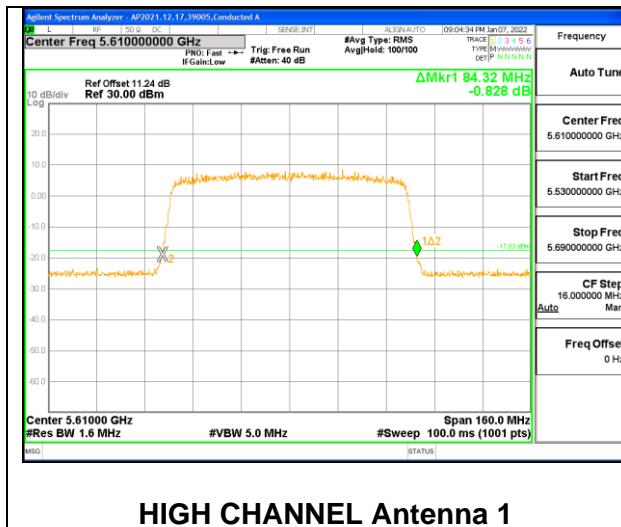

HIGH CHANNEL

CHANNEL 138

INTENTIONALLY LEFT BLANK

9.2.14. 802.11ax HE80 MODE 2TX IN THE 5.6GHz BAND

2TX Antenna 1 + Antenna 2 CDD OFDM MODE: SU, Single User

Channel	Frequency (MHz)	26 dB Bandwidth	
		Chain 0 (MHz)	Chain 1 (MHz)
Low	5530	84.16	84.00
High	5610	84.32	84.48
138	5690	83.84	83.84