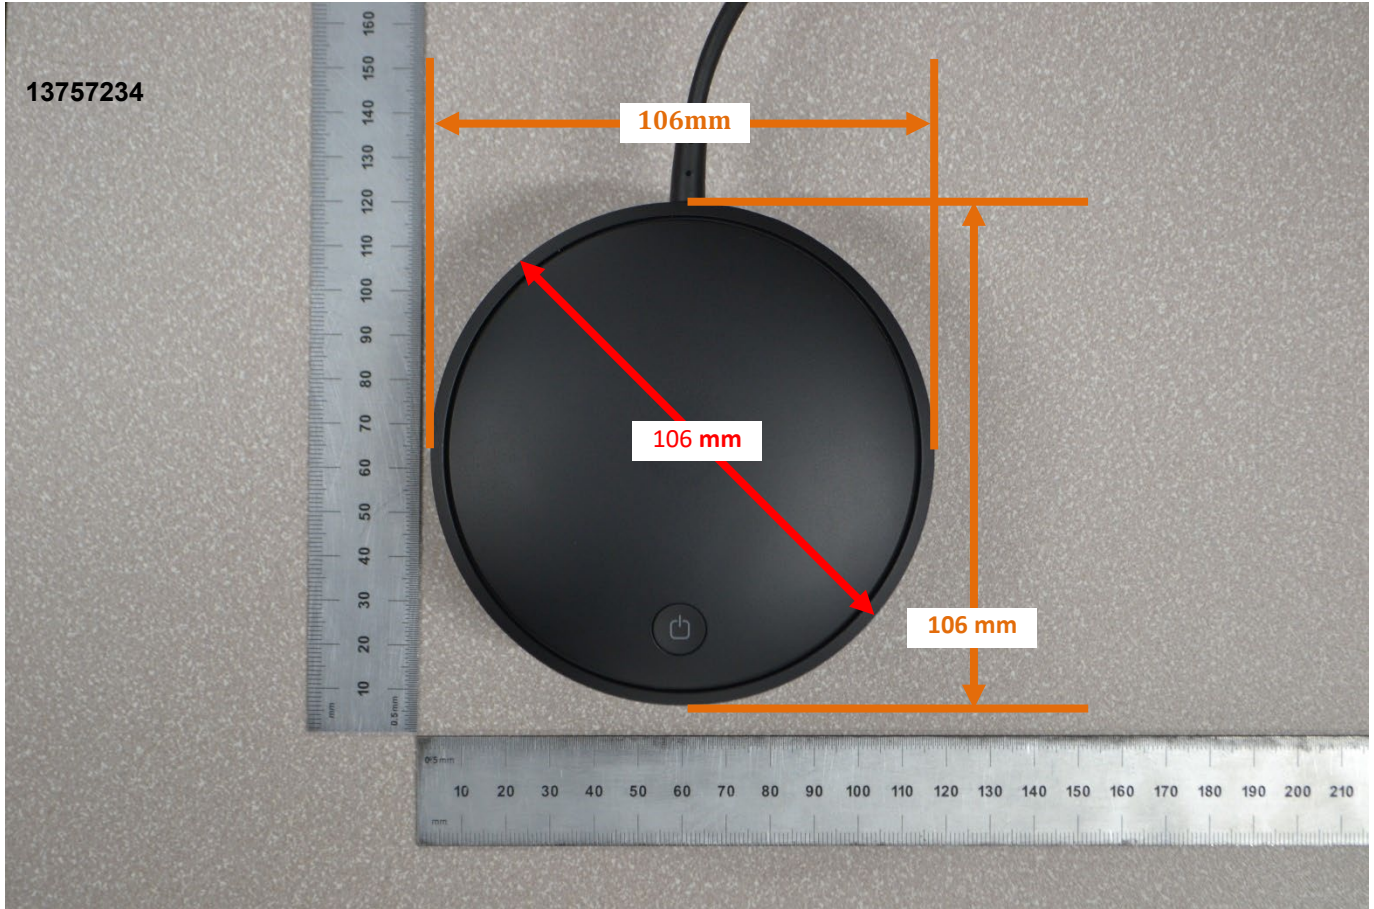

DUT and SAR Set-up Photos

Complete Assembly

Overall Dimensions

Front View of the DUT

13757234

Rear View of the DUT

13757234

Body Exposure Condition

Rear

13757234

Front

13757234

Antenna Dimensions & Separation Distances

ANT 1: WLAN 2.4GHz/5GHz & BT
ANT 2: WLAN 2.4GHz/5GHz