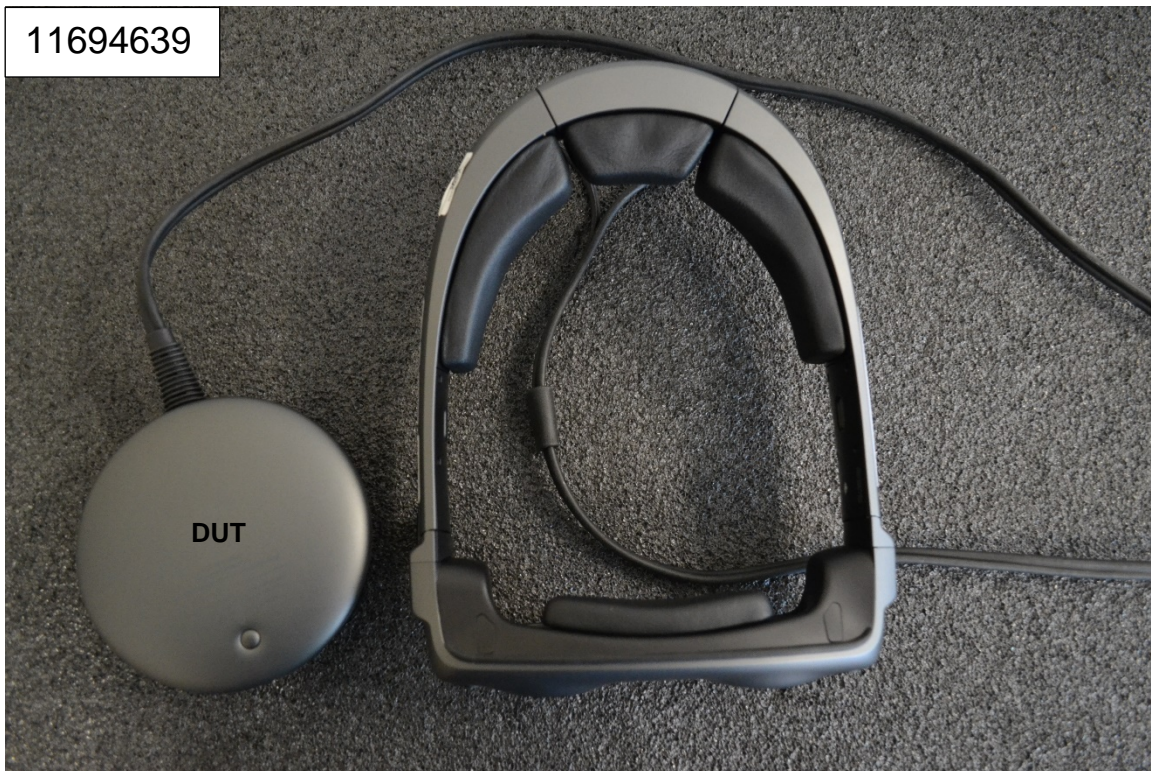

DUT and SAR Set-up Photos

Complete Assembly

11694639

DUT Overall Dimensions

Front View of the DUT

Rear View of the DUT

Body-worn Exposure Conditions

Rear

Front

Antenna Dimensions & Separation Distances