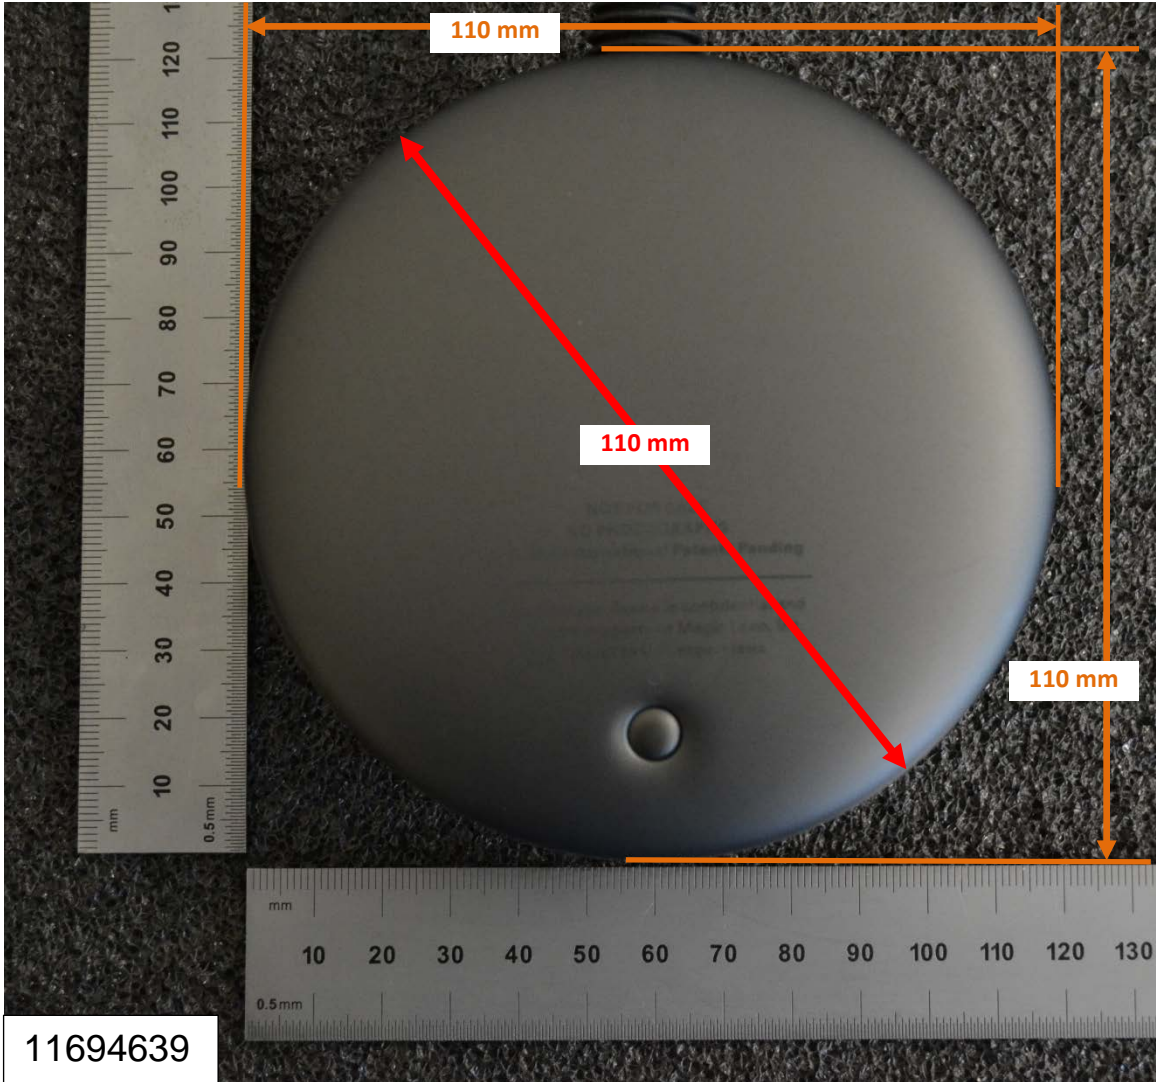

DUT and SAR Set-up Photos

Complete Assembly

11694639

DUT Overall Dimensions

Front View of the DUT

Rear View of the DUT

Body-worn Exposure Conditions

Rear

Front

Antenna Dimensions & Separation Distances