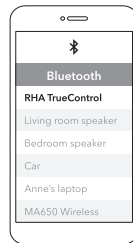

Battery life - Case

 = 15 hrs

Pairing with case

5sec

Active Noise Cancellation - ANC

Quick ambient

Pause your media and activate Ambient mode. Release to deactivate.

LED function

- 0%
- *•• 1 - 29%
- *• 30 - 59%
- * 60 - 95%
- 96 - 100%

- Charging •
- Charged ○
- Bluetooth pairing mode ☀
- Successful pairing ●
- Disconnected ☀ ☀
- Resetting ☀ ☀
- Updating (see app) ☀ ☀
- Troubleshooting (see app) ☀ ☀

▶  Media controls

→ Swipe forwards
← Swipe backwards

 Calls

RHA Connect App

Detailed battery level and power-saving settings

EQ customisation:
choose from presets

Ambient level controls

Custom button functions