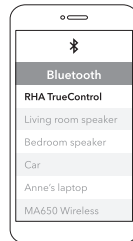

Charging - Buds

⚡  0 - 100% = 110 mins

Battery life - Buds

 = 5 hrs

1st time pairing

5sec

Charging - Case

⚡  0 - 100% = 170 mins

- 0%
- *•• 1 - 29%
- *• 30 - 59%
- * 60 - 95%
- 96 - 100%

- Charging •
- Charged ○
- Bluetooth pairing mode ☀
- Successful pairing ●
- Disconnected ☀ ☀
- Resetting ☀ ☀
- Updating (see app) ☀ ☀
- Troubleshooting (see app) ☀ ☀

▶  Media controls

→ Swipe forwards
← Swipe backwards

 Calls

RHA Connect App

Detailed battery level and power-saving settings

EQ customisation:
choose from presets

Ambient level controls

Custom button functions