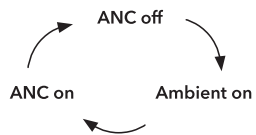

Active Noise Cancellation - ANC