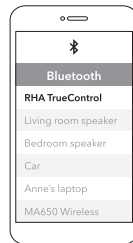

Charging - Buds

⚡ 🔋 0 - 100% = 110 mins

Battery life - Buds

🔋 = 5 hrs

1st time pairing

5sec

Charging - Case

⚡ 🔋 0 - 100% = 170 mins

Battery life - Case

🔋 = 15 hrs

Pairing with case

5sec