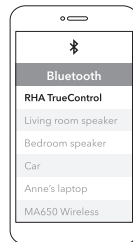

Charging - Buds

⚡ 🔋 0 - 100% = 110 mins

Battery life - Buds

🔋 = 5 hrs

1st time pairing

5sec

Charging - Case

⚡ 🔋 0 - 100% = 170 mins

Battery life - Case

🔋 = 15 hrs

Pairing with case

5sec