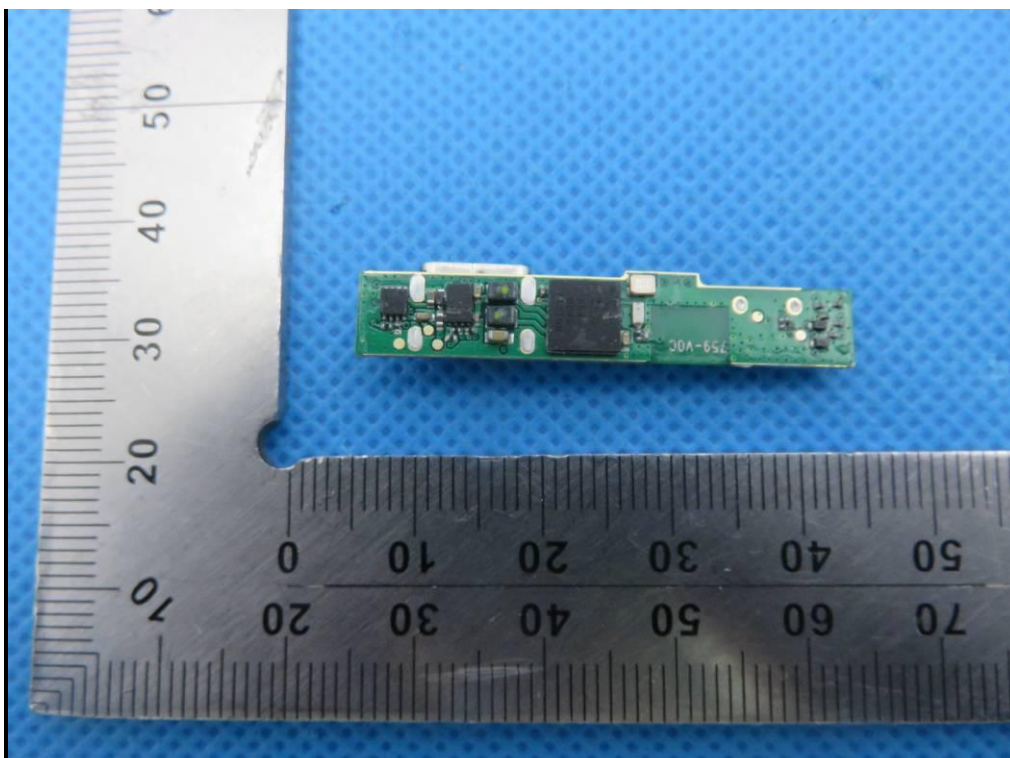

# Internal Photos

Model: MA390 Wireless

OPEN VIEW OF EUT

VIEW OF BATTERY

INTERNAL VIEW OF EUT-1

INTERNAL VIEW OF EUT-2

INTERNAL VIEW OF EUT-3

INTERNAL VIEW OF EUT-4

INTERNAL VIEW OF EUT-5