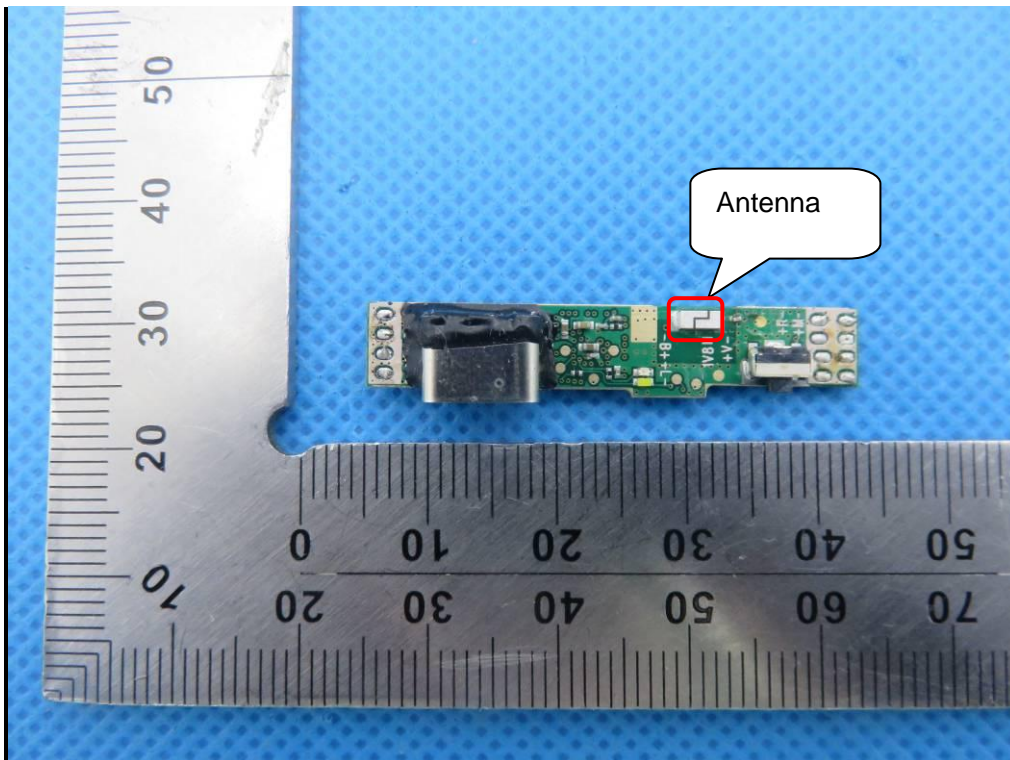

# Internal Photos

Model: MA390 Wireless

OPEN VIEW OF EUT

VIEW OF BATTERY

INTERNAL VIEW OF EUT-1

INTERNAL VIEW OF EUT-2

INTERNAL VIEW OF EUT-3

INTERNAL VIEW OF EUT-4

INTERNAL VIEW OF EUT-5