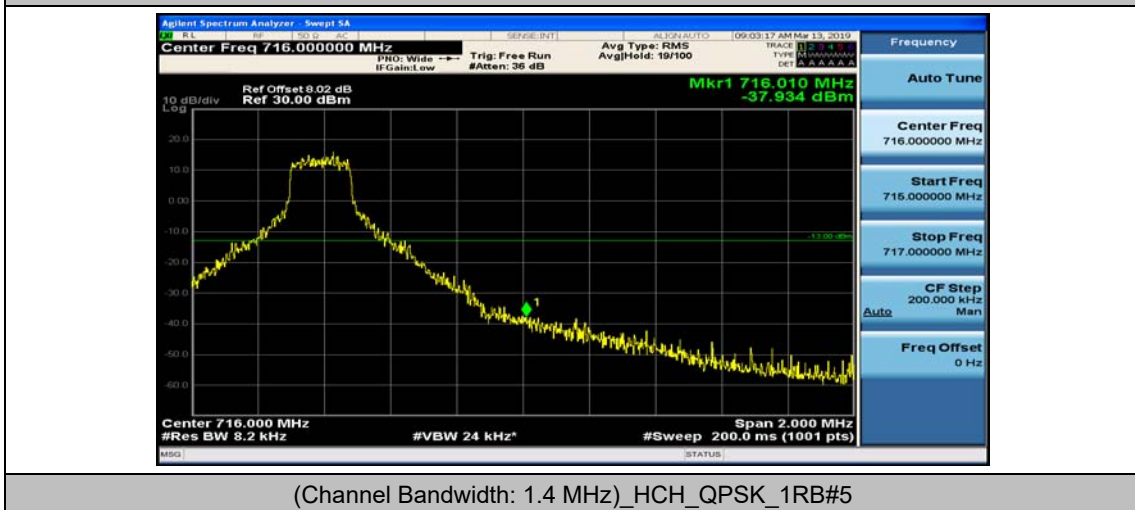

(Channel Bandwidth: 1.4 MHz)_HCH_QPSK_1RB#3

(Channel Bandwidth: 1.4 MHz)_HCH_QPSK_1RB#5