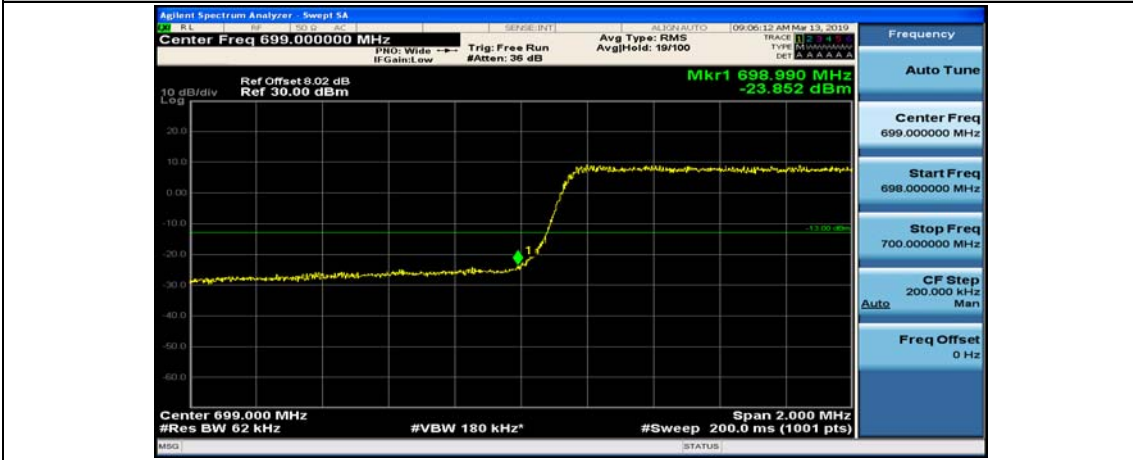

(Channel Bandwidth: 3 MHz)_LCH_QPSK_15RB#0