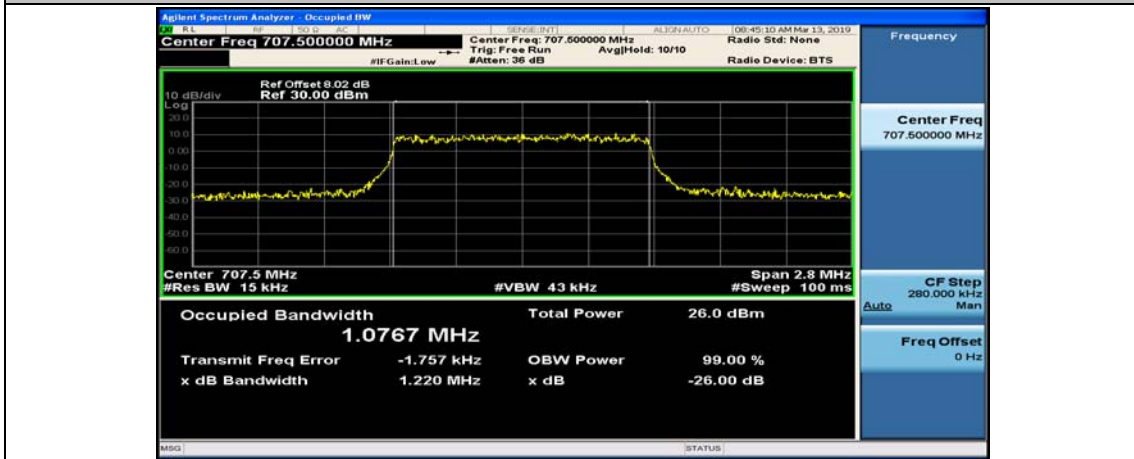

(Channel Bandwidth: 1.4 MHz)_MCH_QPSK_6RB#0