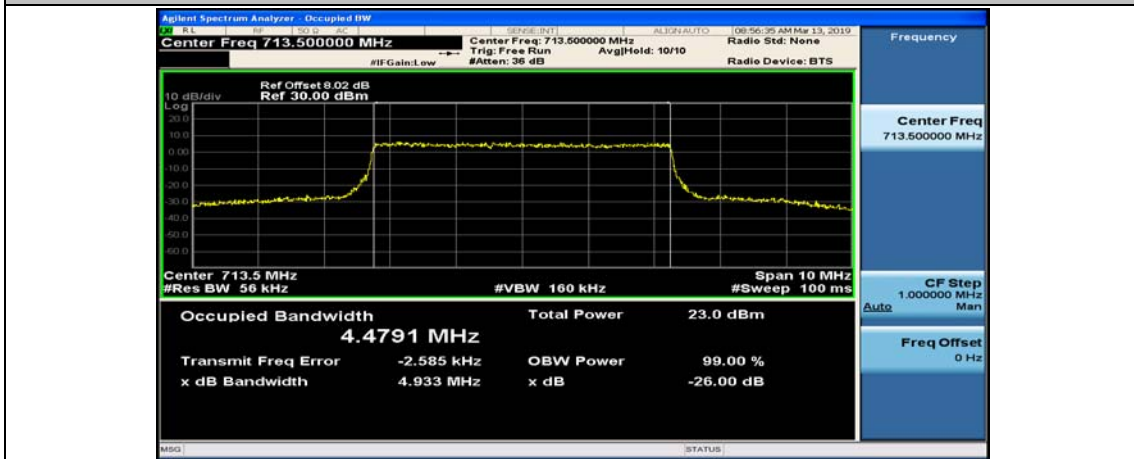

(Channel Bandwidth: 5 MHz)_HCH_16QAM_25RB#0