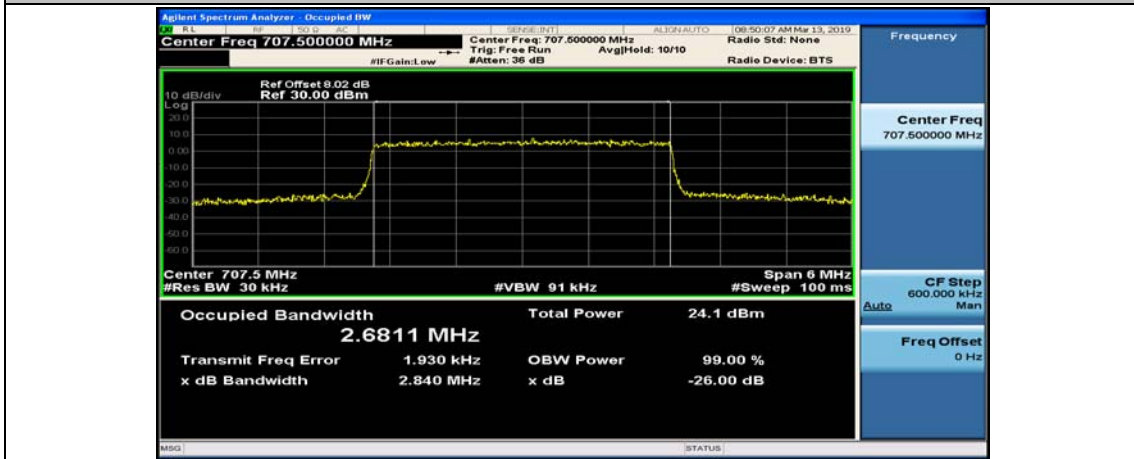

(Channel Bandwidth: 3 MHz)_MCH_16QAM_15RB#0