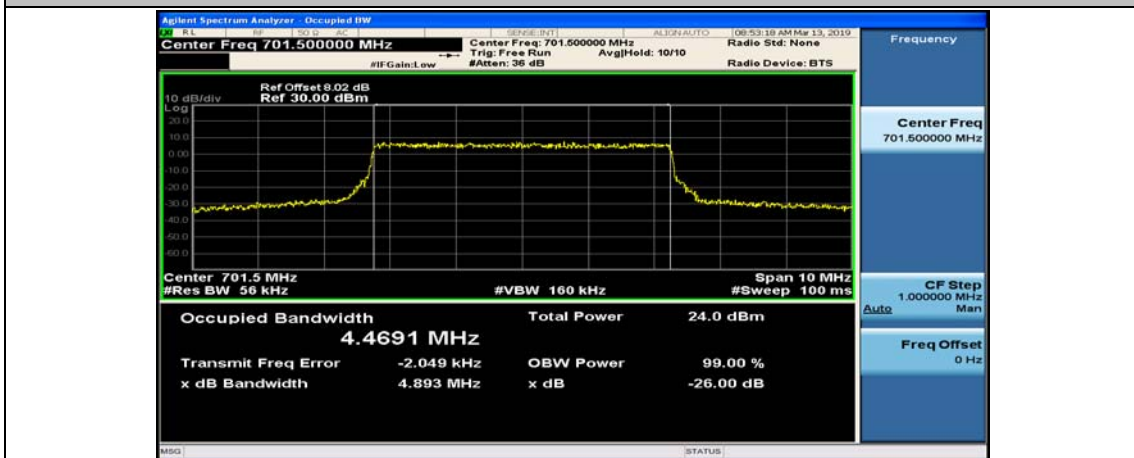

(Channel Bandwidth: 3 MHz)_MCH_16QAM_15RB#0

(Channel Bandwidth: 3 MHz)_HCH_16QAM_15RB#0

Channel Bandwidth: 5 MHz

(Channel Bandwidth: 5 MHz)_LCH_QPSK_25RB#0

(Channel Bandwidth: 5 MHz)_MCH_QPSK_25RB#0

(Channel Bandwidth: 5 MHz)_HCH_QPSK_25RB#0