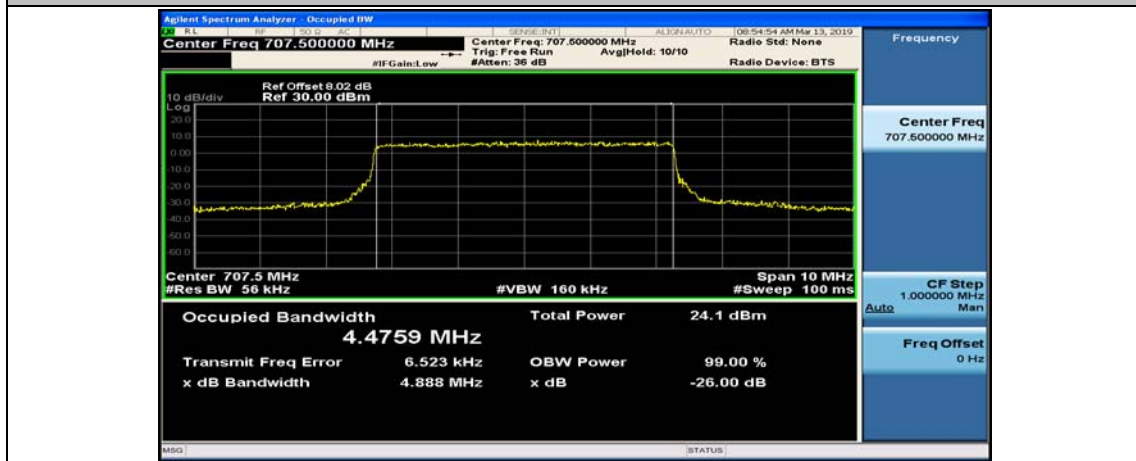

(Channel Bandwidth: 3 MHz)_MCH_16QAM_15RB#0

(Channel Bandwidth: 3 MHz)_HCH_16QAM_15RB#0

Channel Bandwidth: 5 MHz

(Channel Bandwidth: 5 MHz)_LCH_QPSK_25RB#0

(Channel Bandwidth: 5 MHz)_MCH_QPSK_25RB#0

(Channel Bandwidth: 5 MHz)_HCH_QPSK_25RB#0