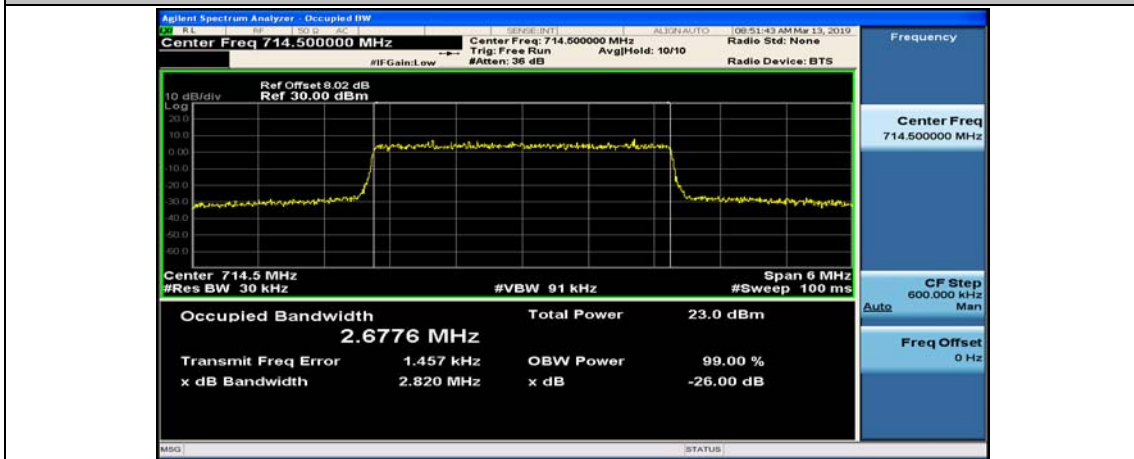

(Channel Bandwidth: 3 MHz)_HCH_16QAM_15RB#0