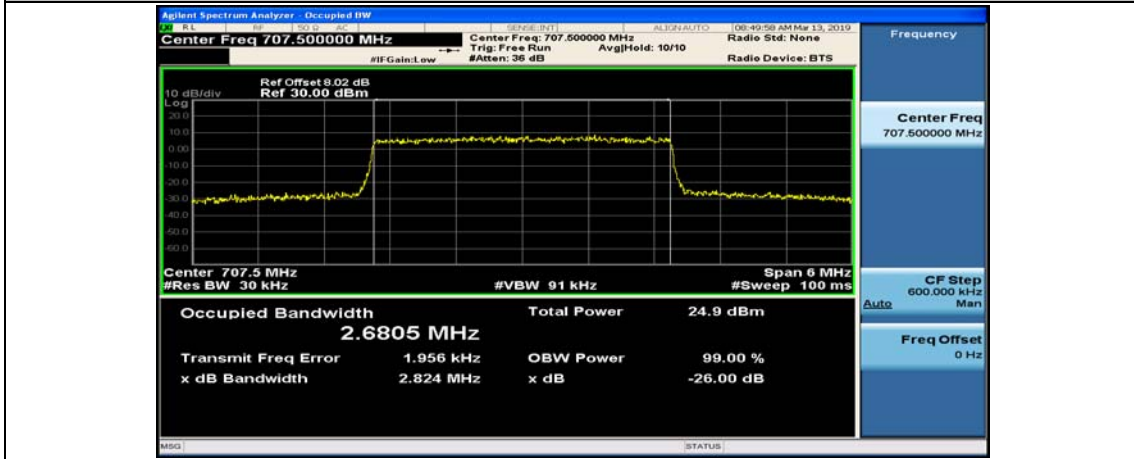

(Channel Bandwidth: 1.4 MHz)_HCH_16QAM_6RB#0

Channel Bandwidth: 3 MHz

(Channel Bandwidth: 3 MHz)_LCH_QPSK_15RB#0

(Channel Bandwidth: 3 MHz)_MCH_QPSK_15RB#0

(Channel Bandwidth: 3 MHz)_HCH_QPSK_15RB#0

(Channel Bandwidth: 3 MHz)_LCH_16QAM_15RB#0