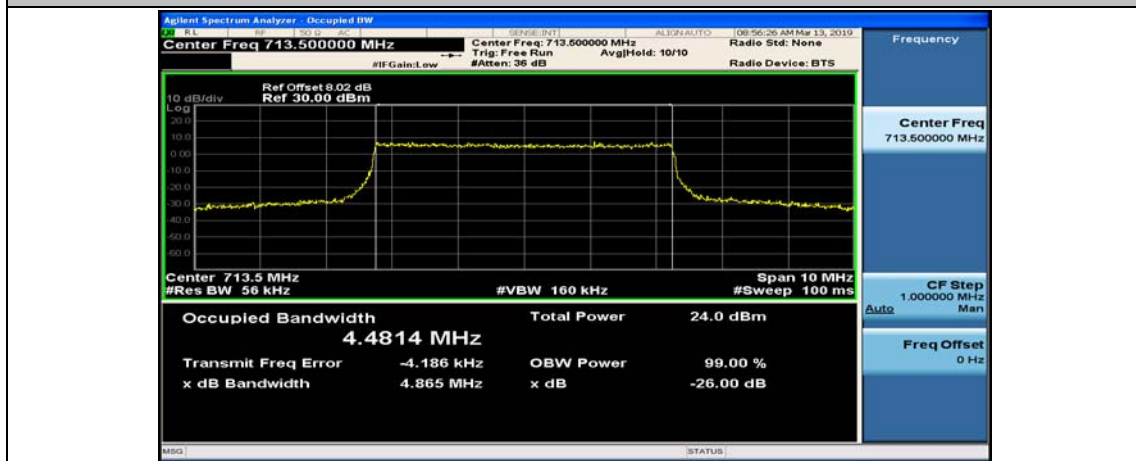

(Channel Bandwidth: 3 MHz)_MCH_16QAM_15RB#0

(Channel Bandwidth: 3 MHz)_HCH_16QAM_15RB#0

Channel Bandwidth: 5 MHz

(Channel Bandwidth: 5 MHz)_LCH_QPSK_25RB#0

(Channel Bandwidth: 5 MHz)_MCH_QPSK_25RB#0

(Channel Bandwidth: 5 MHz)_HCH_QPSK_25RB#0