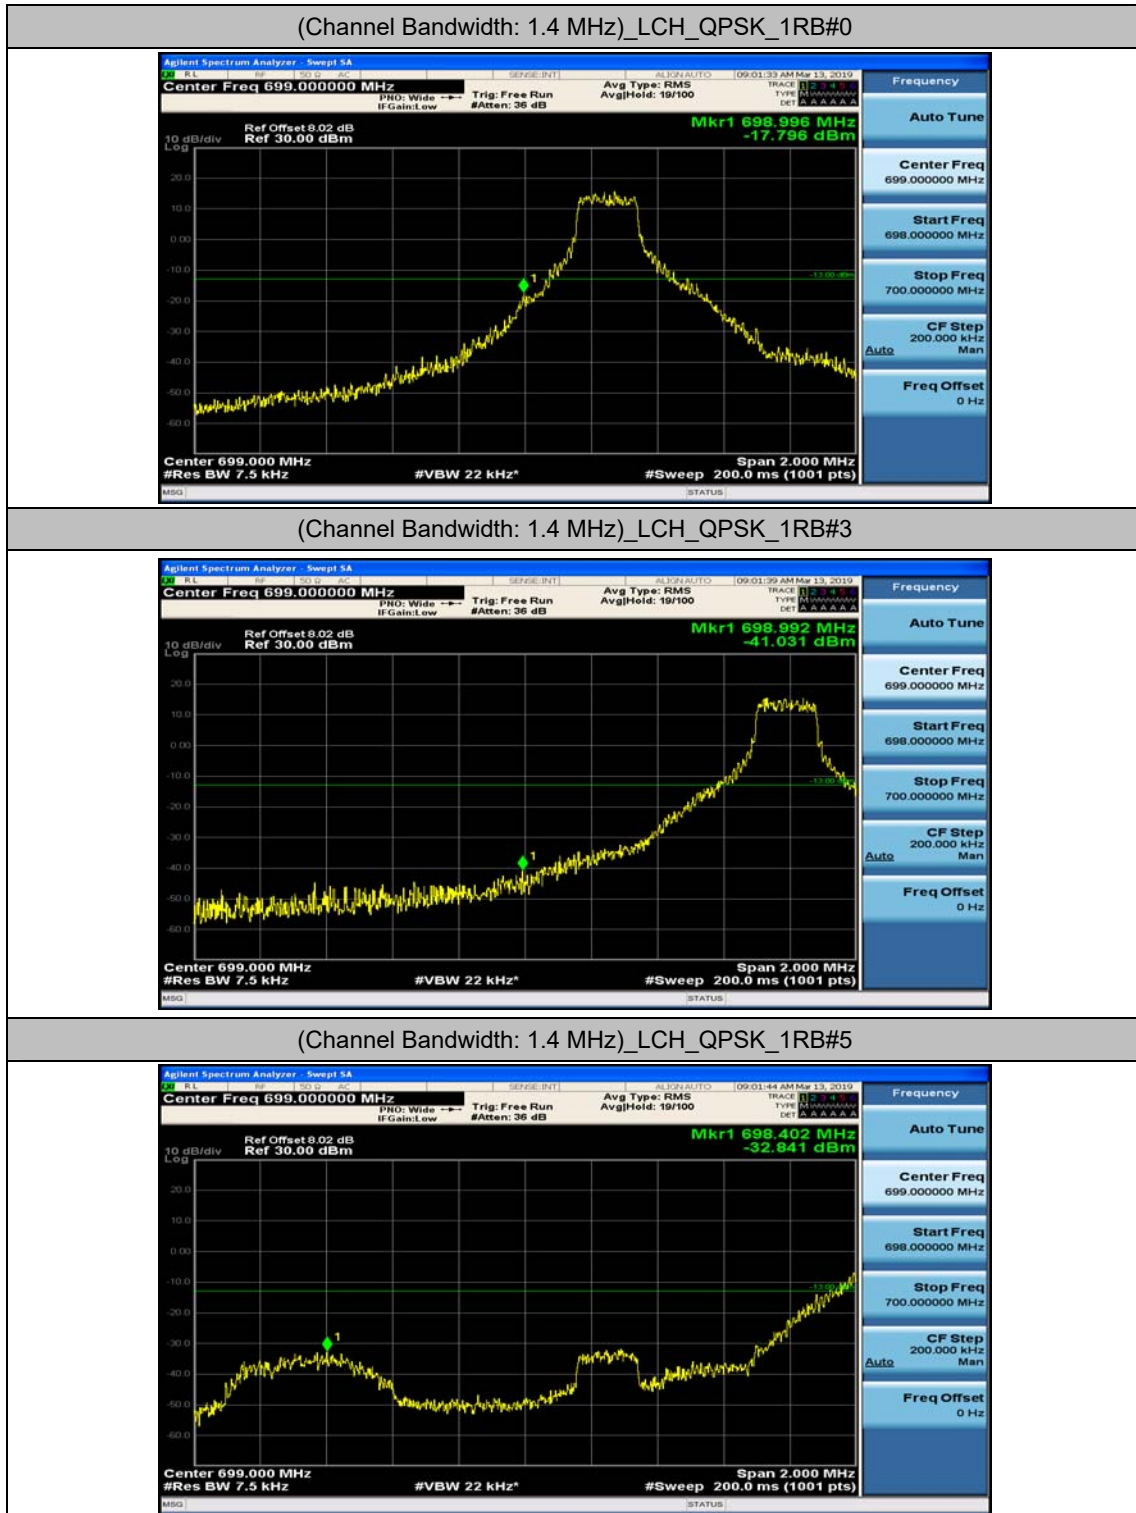

Channel Bandwidth: 10 MHz_HCH_QPSK_50RB#0

Channel Bandwidth: 10 MHz_LCH_16QAM_50RB#0

Channel Bandwidth: 10 MHz_MCH_16QAM_50RB#0

Channel Bandwidth: 10 MHz_HCH_16QAM_50RB#0

Appendix D: Band Edge

Test Graphs

Channel Bandwidth: 1.4 MHz