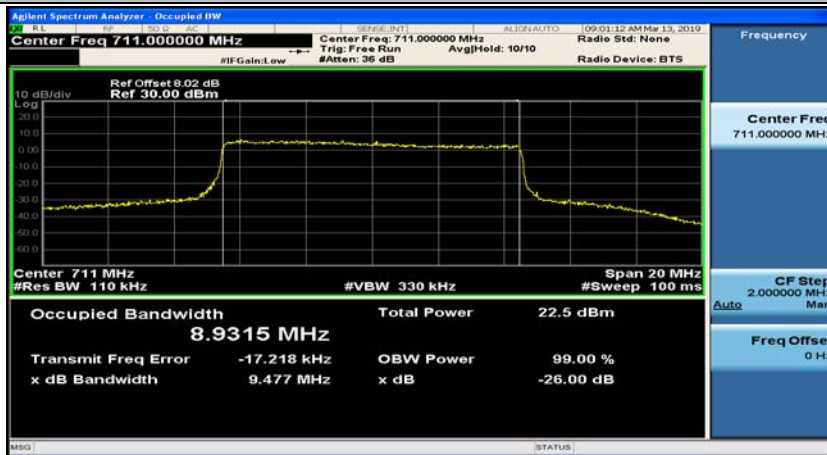

Channel Bandwidth: 10 MHz_HCH_QPSK_50RB#0

Channel Bandwidth: 10 MHz_LCH_16QAM_50RB#0

Channel Bandwidth: 10 MHz_MCH_16QAM_50RB#0

Channel Bandwidth: 10 MHz_HCH_16QAM_50RB#0

Appendix D: Band Edge

Test Graphs

Channel Bandwidth: 1.4 MHz