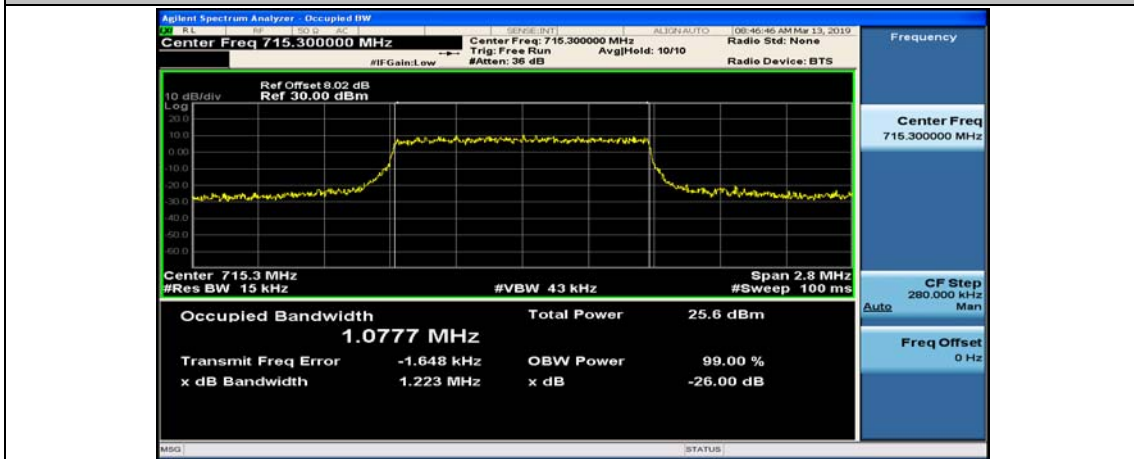

Test Graphs

Channel Bandwidth: 1.4 MHz

(Channel Bandwidth: 1.4 MHz)_MCH_QPSK_6RB#0

(Channel Bandwidth: 1.4 MHz)_HCH_QPSK_6RB#0

(Channel Bandwidth: 1.4 MHz)_LCH_16QAM_6RB#0

(Channel Bandwidth: 1.4 MHz)_MCH_16QAM_6RB#0