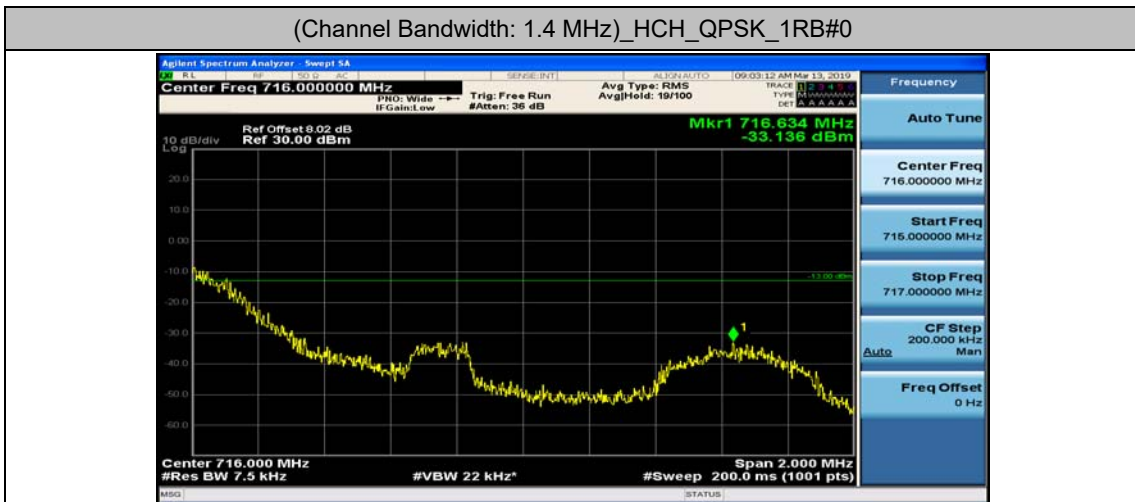

(Channel Bandwidth: 1.4 MHz)_LCH_QPSK_3RB#0

(Channel Bandwidth: 1.4 MHz)_LCH_QPSK_3RB#2

(Channel Bandwidth: 1.4 MHz)_LCH_QPSK_3RB#3

(Channel Bandwidth: 1.4 MHz)_LCH_QPSK_6RB#0

(Channel Bandwidth: 1.4 MHz)_HCH_QPSK_1RB#0