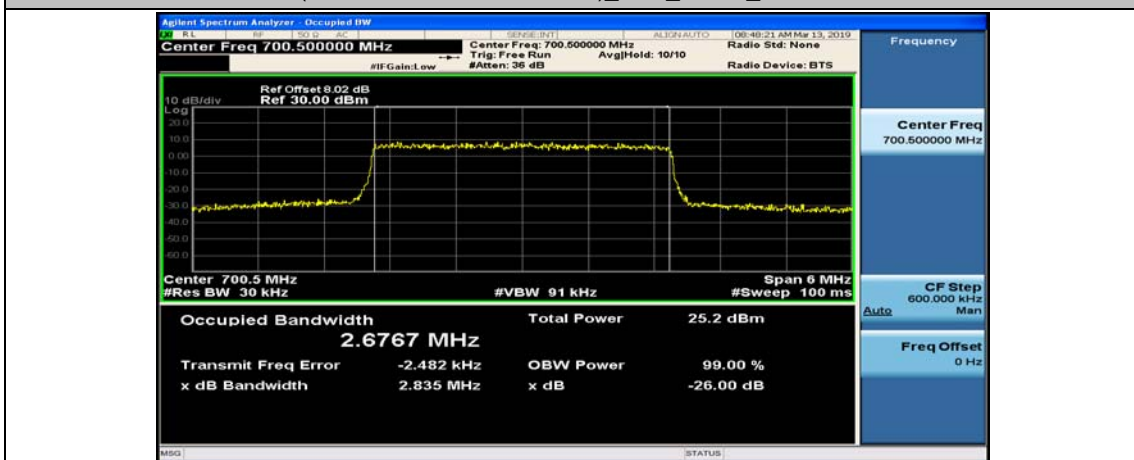

Channel Bandwidth: 3 MHz

(Channel Bandwidth: 3 MHz)_LCH_QPSK_15RB#0