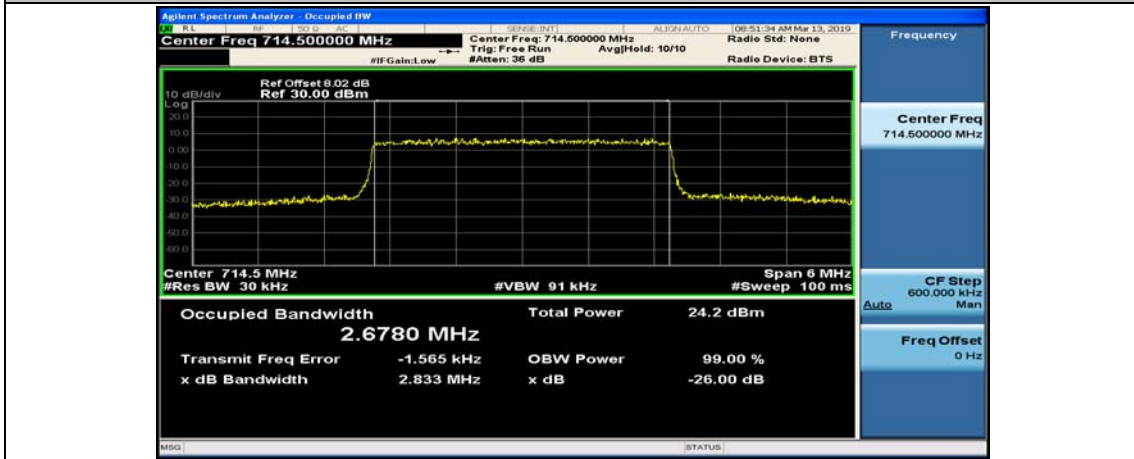

(Channel Bandwidth: 1.4 MHz)_HCH_16QAM_6RB#0

Channel Bandwidth: 3 MHz

(Channel Bandwidth: 3 MHz)_LCH_QPSK_15RB#0

(Channel Bandwidth: 3 MHz)_MCH_QPSK_15RB#0

(Channel Bandwidth: 3 MHz)_HCH_QPSK_15RB#0

(Channel Bandwidth: 3 MHz)_LCH_16QAM_15RB#0