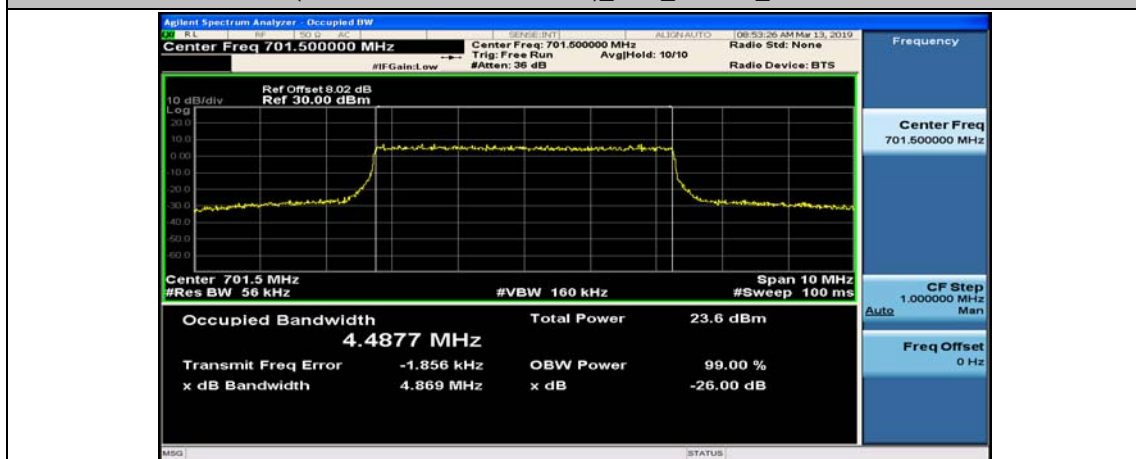

(Channel Bandwidth: 5 MHz)_LCH_16QAM_25RB#0