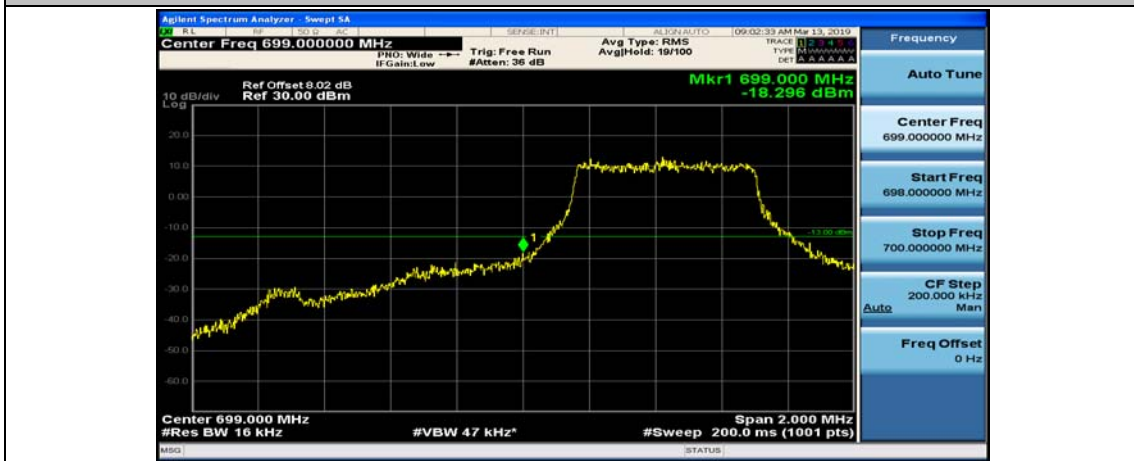

(Channel Bandwidth: 1.4 MHz)_HCH_QPSK_6RB#0

(Channel Bandwidth: 1.4 MHz)_LCH_16QAM_1RB#0

(Channel Bandwidth: 1.4 MHz)_LCH_16QAM_1RB#3

(Channel Bandwidth: 1.4 MHz)_LCH_16QAM_1RB#5

(Channel Bandwidth: 1.4 MHz)_LCH_16QAM_3RB#0