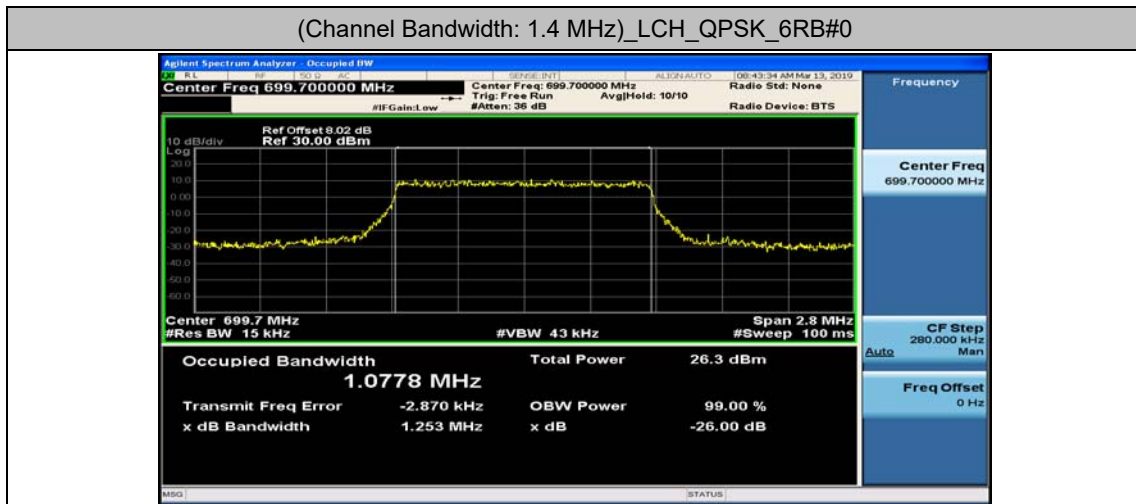

Channel Bandwidth: 10 MHz

Channel Bandwidth: 10 MHz						
Modulation	Channel	RB Configuration		Occupied Bandwidth (MHz)	26dB Bandwidth (MHz)	Verdict
		Size	Offset			
QPSK	LCH	50	0	8.9574	9.538	PASS
	MCH	50	0	8.9027	9.492	PASS
	HCH	50	0	8.9425	9.422	PASS
16QAM	LCH	50	0	8.9554	9.486	PASS
	MCH	50	0	8.9243	9.411	PASS
	HCH	50	0	8.9315	9.477	PASS

Test Graphs

Channel Bandwidth: 1.4 MHz