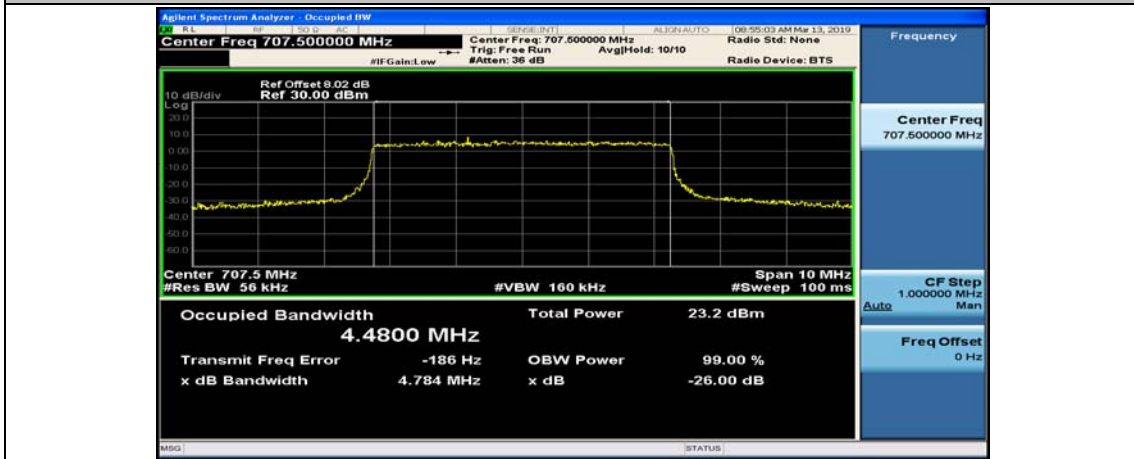

(Channel Bandwidth: 5 MHz)_MCH_16QAM_25RB#0