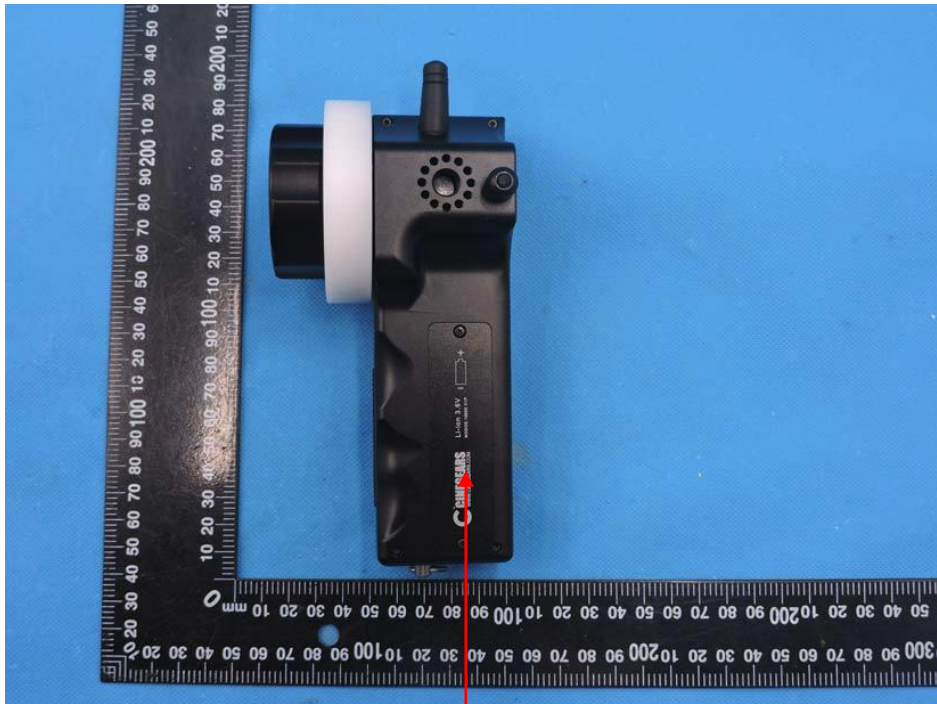

Label

Wireless follow focus controller

Model: CG-FC821

FCC ID: 2AM4ZXYAM