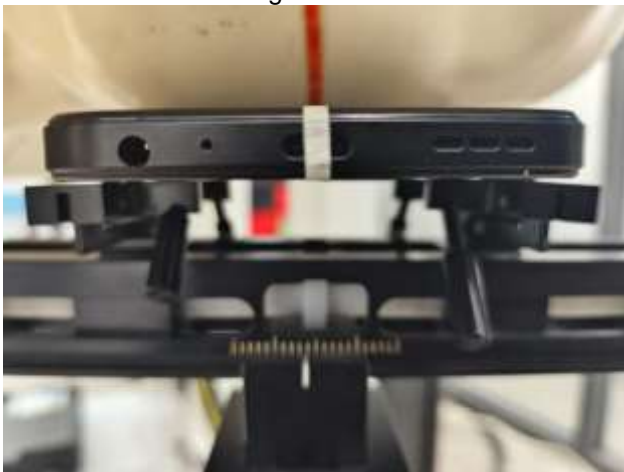

EUT Photos (Model: U652S)

EUT Antenna Locations

SAR Test Setup Photos

Head

Right Cheek

Right Tilted

Left Cheek

Left Tilted

Body

Front side (10mm)

Back side(10mm)

Left side(10mm)

Right side(10mm)

Top side(10mm)

Bottom side(10mm)

Bottom side(0mm)