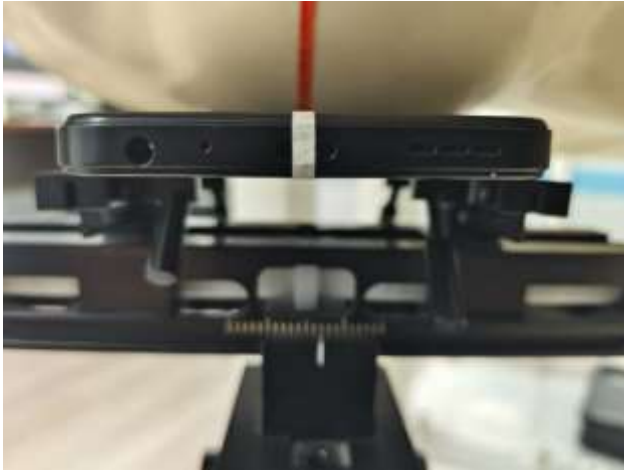

EUT Photos (Model: U652S)

EUT Antenna Locations

SAR Test Setup Photos

Head

Right Cheek

Right Tilted

Left Cheek

Left Tilted

Body

Front side (10mm)

Back side(10mm)

Left side(10mm)

Right side(10mm)

Top side(10mm)

Bottom side(10mm)

Bottom side(0mm)