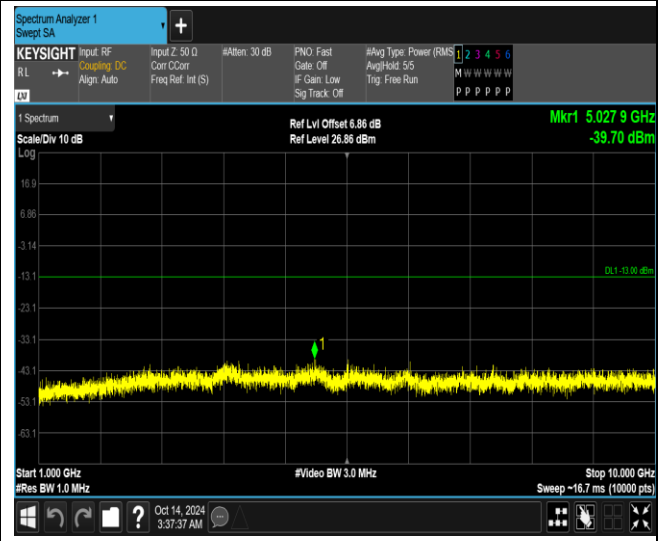

Band26-15MHz-QPSK-26915-1RB#0-Range1:30~1000MHz

Band26-15MHz-QPSK-26915-1RB#0-Range2:1000~10000MHz

Band26-15MHz-QPSK-26965-1RB#0-Range1:30~1000MHz

Band26-15MHz-QPSK-26965-1RB#0-Range2:1000~10000MHz

Band26-15MHz-64QAM-26865-1RB#0-Range1:30~1000MHz