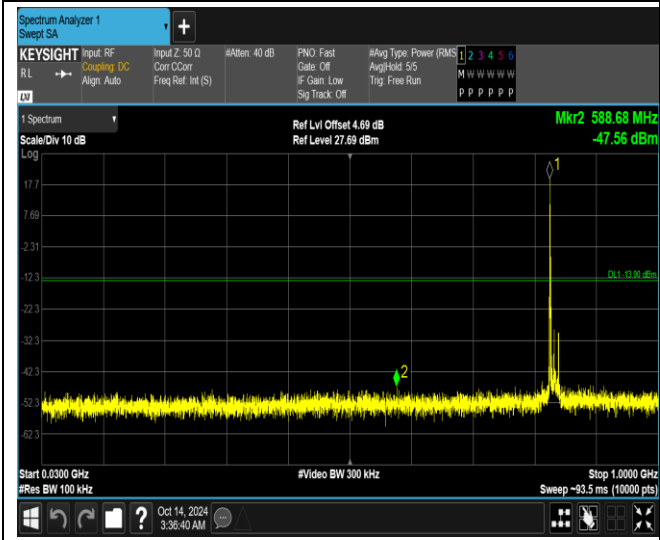

Band26-15MHz-QPSK-26915-1RB#0-Range1:30~1000MHz

Band26-15MHz-QPSK-26915-1RB#0-Range2:1000~10000MHz

Band26-15MHz-QPSK-26965-1RB#0-Range1:30~1000MHz

Band26-15MHz-QPSK-26965-1RB#0-Range2:1000~10000MHz

Band26-15MHz-64QAM-26865-1RB#0-Range1:30~1000MHz