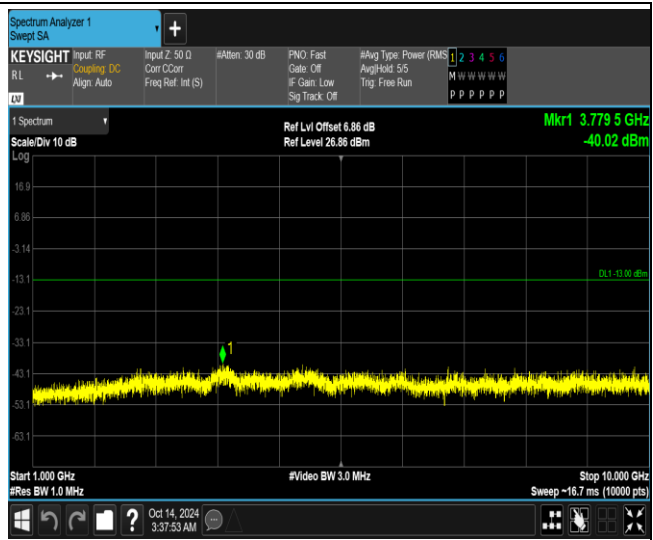

Band26-15MHz-QPSK-26915-1RB#0-Range1:30~1000MHz

Band26-15MHz-QPSK-26915-1RB#0-Range2:1000~10000MHz

Band26-15MHz-QPSK-26965-1RB#0-Range1:30~1000MHz

Band26-15MHz-QPSK-26965-1RB#0-Range2:1000~10000MHz

Band26-15MHz-64QAM-26865-1RB#0-Range1:30~1000MHz