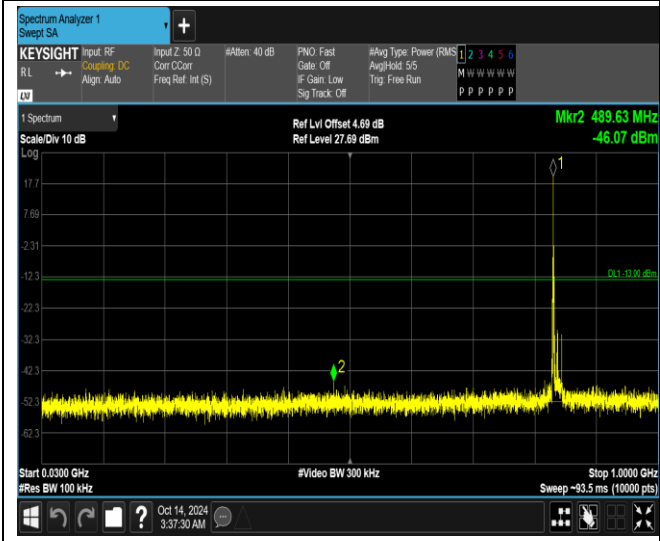

Band26-15MHz-QPSK-26915-1RB#0-Range1:30~1000MHz

Band26-15MHz-QPSK-26915-1RB#0-Range2:1000~10000MHz

Band26-15MHz-QPSK-26965-1RB#0-Range1:30~1000MHz

Band26-15MHz-QPSK-26965-1RB#0-Range2:1000~10000MHz

Band26-15MHz-64QAM-26865-1RB#0-Range1:30~1000MHz