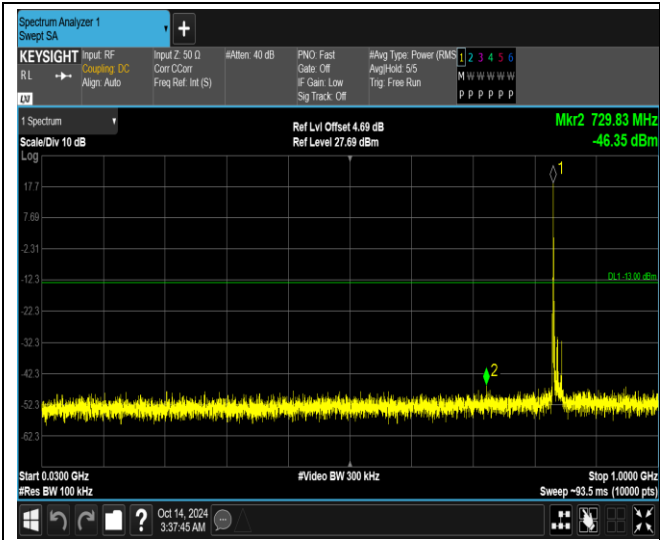

Band26-15MHz-QPSK-26915-1RB#0-Range1:30~1000MHz

Band26-15MHz-QPSK-26915-1RB#0-Range2:1000~10000MHz

Band26-15MHz-QPSK-26965-1RB#0-Range1:30~1000MHz

Band26-15MHz-QPSK-26965-1RB#0-Range2:1000~10000MHz

Band26-15MHz-64QAM-26865-1RB#0-Range1:30~1000MHz