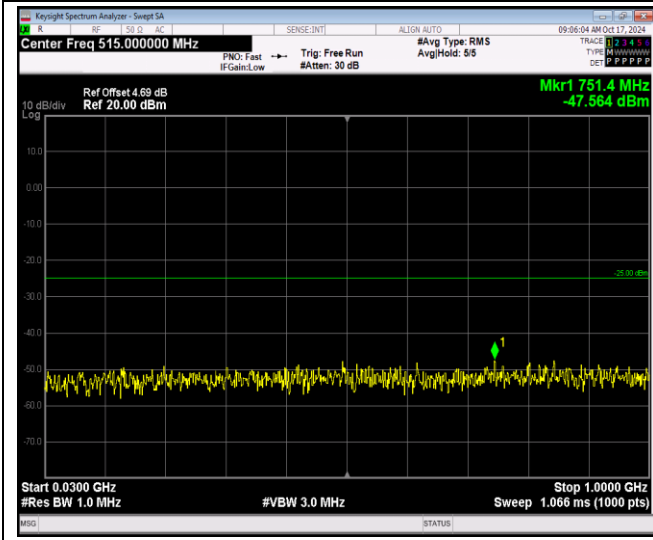

Band41-20MHz-16QAM-40340-1RB#0-Range1:30~1000MHz