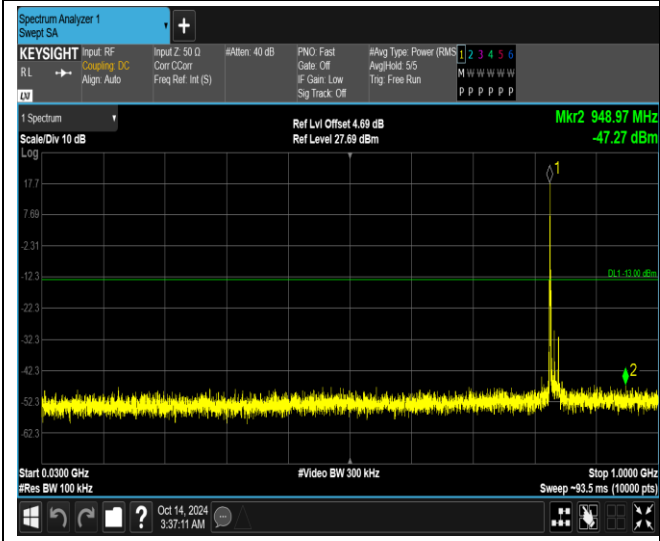

Band26-15MHz-64QAM-26915-1RB#0-Range1:30~1000MHz