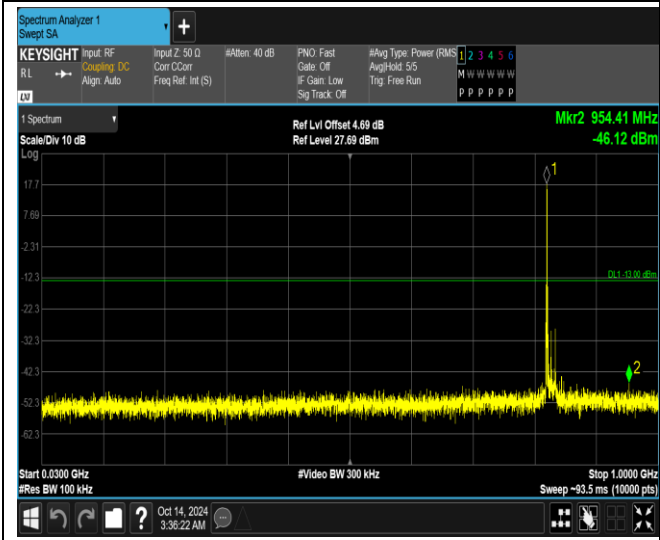

Band26-15MHz-64QAM-26865-1RB#0-Range1:30~1000MHz