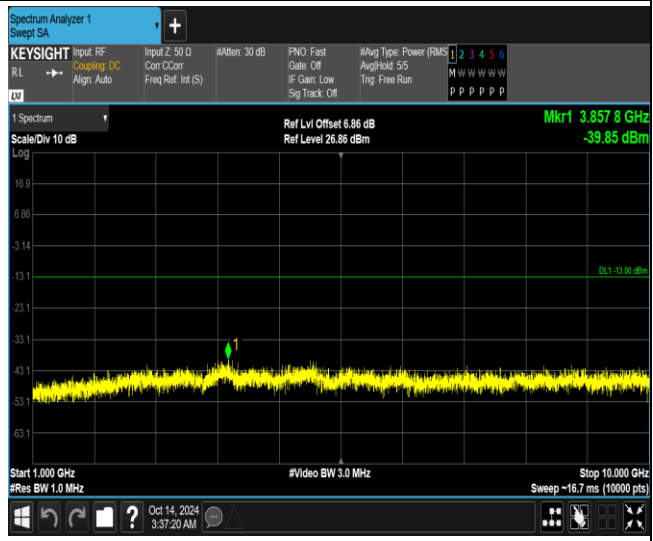

Band26-15MHz-64QAM-26915-1RB#0-Range2:1000~10000MHz