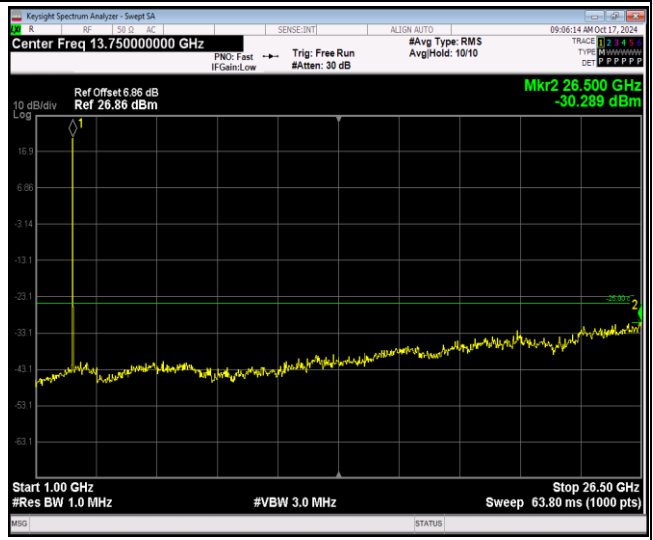

Band41-20MHz-16QAM-40340-1RB#0-Range2:1000~26500MHz