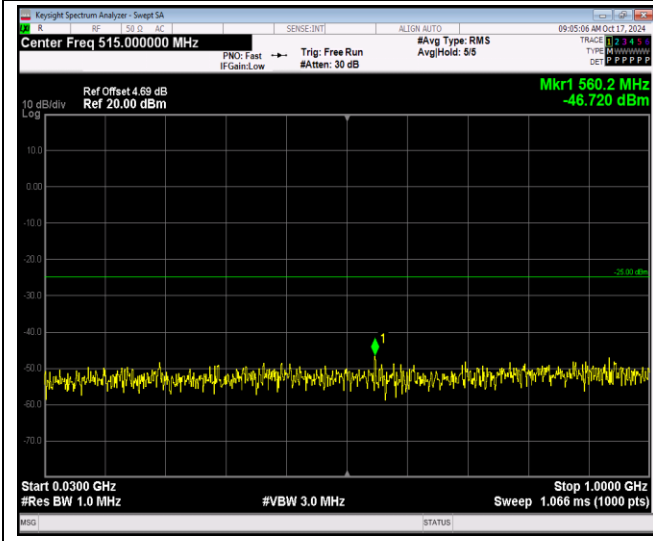

Band41-5MHz-64QAM-41215-1RB#0-Range1:30~1000MHz

JianYan Testing Group Shenzhen Co., Ltd.
No.101, Building 8, Innovation Wisdom Port, No.155 Hongtian Road, Huangpu Community,
Xinqiao Street, Bao'an District, Shenzhen, Guangdong, People's Republic of China.
Tel: +86-755-23118282, Fax: +86-755-23116366