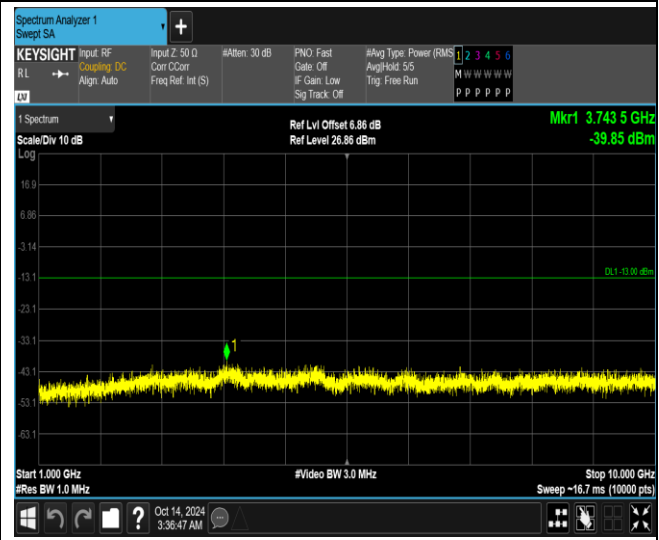

Band26-15MHz-QPSK-26915-1RB#0-Range1:30~1000MHz

Band26-15MHz-QPSK-26915-1RB#0-Range2:1000~10000MHz

Band26-15MHz-QPSK-26965-1RB#0-Range1:30~1000MHz

Band26-15MHz-QPSK-26965-1RB#0-Range2:1000~10000MHz

Band26-15MHz-64QAM-26865-1RB#0-Range1:30~1000MHz