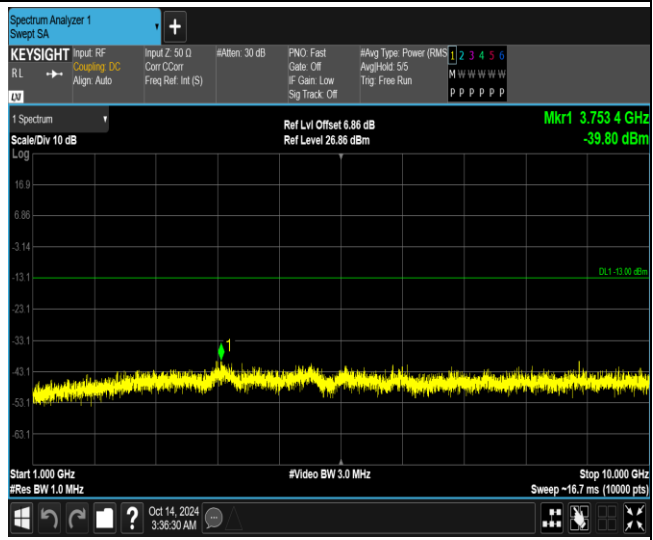

Band26-15MHz-64QAM-26865-1RB#0-Range2:1000~10000MHz