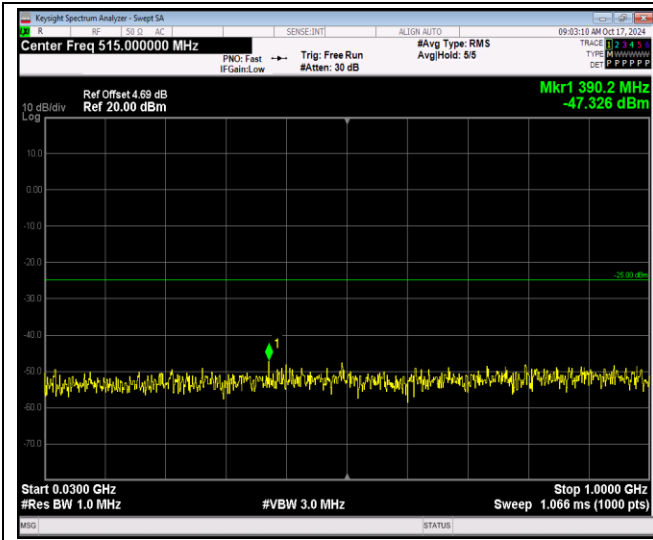

JianYan Testing Group Shenzhen Co., Ltd.
No.101, Building 8, Innovation Wisdom Port, No.155 Hongtian Road, Huangpu Community,
Xinqiao Street, Bao'an District, Shenzhen, Guangdong, People's Republic of China.
Tel: +86-755-23118282, Fax: +86-755-23116366

Project No.: JYTSZR2410022