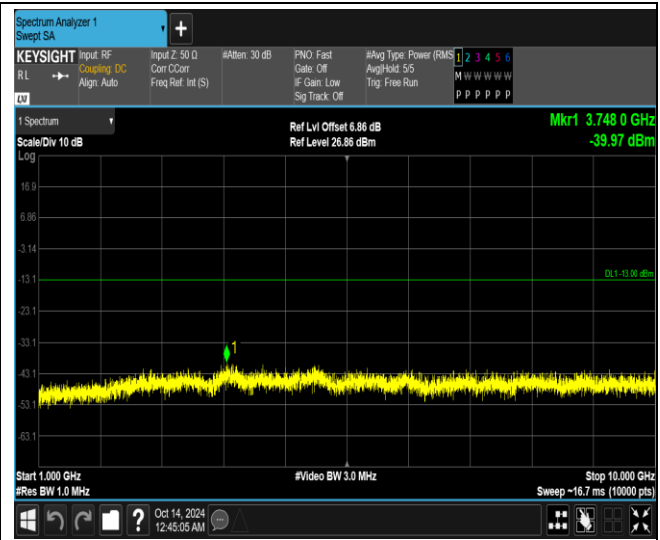

JianYan Testing Group Shenzhen Co., Ltd.
No.101, Building 8, Innovation Wisdom Port, No.155 Hongtian Road, Huangpu Community,
Xinqiao Street, Bao'an District, Shenzhen, Guangdong, People's Republic of China.
Tel: +86-755-23118282, Fax: +86-755-23116366

Project No.: JYTSZR2410022