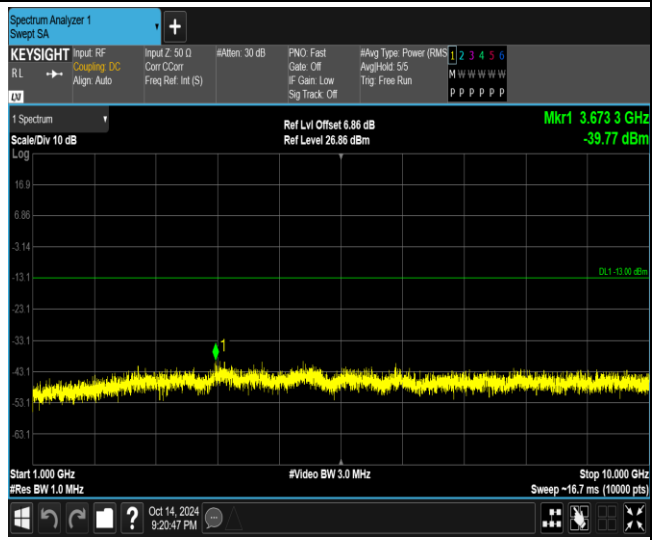

Band26-1.4MHz-64QAM-26697-1RB#0-Range2:1000~10000MHz