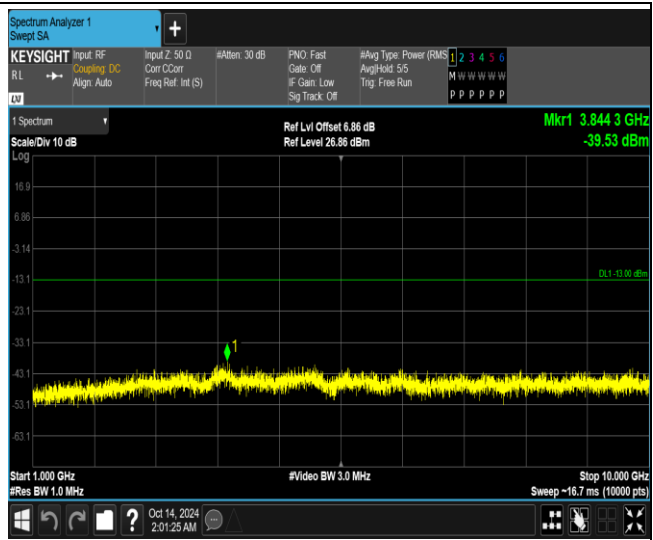

Band26-1.4MHz-16QAM-26740-1RB#0-Range1:30~1000MHz

Band26-1.4MHz-16QAM-26740-1RB#0-Range2:1000~10000MHz

Band26-1.4MHz-16QAM-26783-1RB#0-Range1:30~1000MHz

Band26-1.4MHz-16QAM-26783-1RB#0-Range2:1000~10000MHz