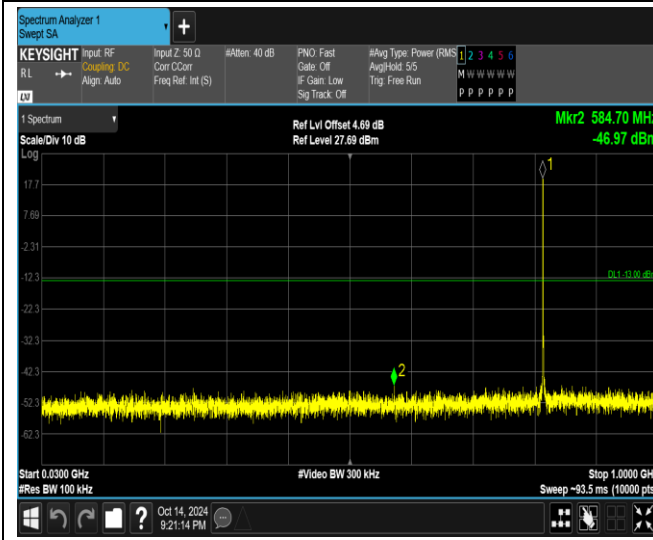

Band26-1.4MHz-16QAM-26740-1RB#0-Range1:30~1000MHz

Band26-1.4MHz-16QAM-26783-1RB#0-Range2:1000~10000MHz