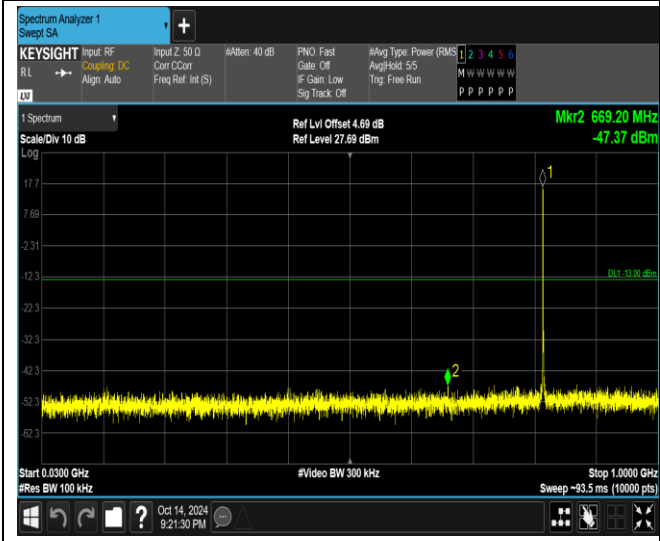

Band26-1.4MHz-64QAM-26740-1RB#0-Range1:30~1000MHz