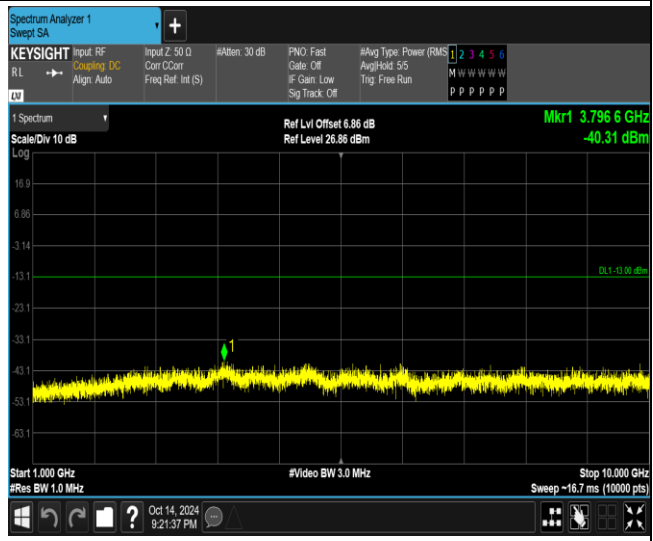

Band26-1.4MHz-64QAM-26740-1RB#0-Range2:1000~10000MHz