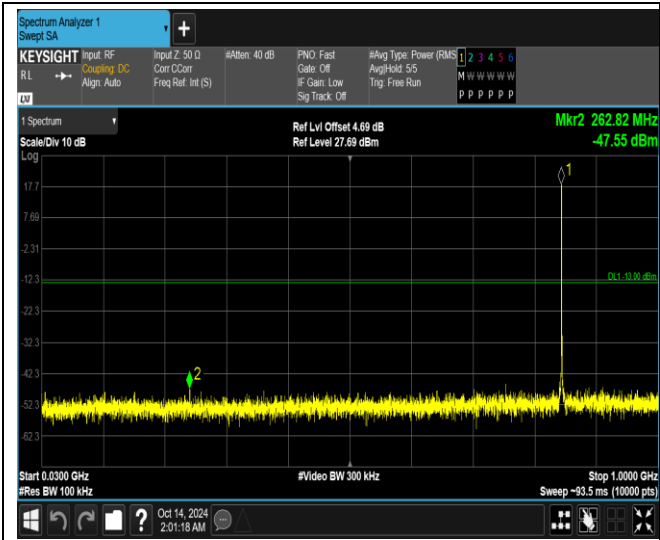

Band26-1.4MHz-16QAM-26740-1RB#0-Range1:30~1000MHz

Band26-1.4MHz-16QAM-26740-1RB#0-Range2:1000~10000MHz

Band26-1.4MHz-16QAM-26783-1RB#0-Range1:30~1000MHz

Band26-1.4MHz-16QAM-26783-1RB#0-Range2:1000~10000MHz