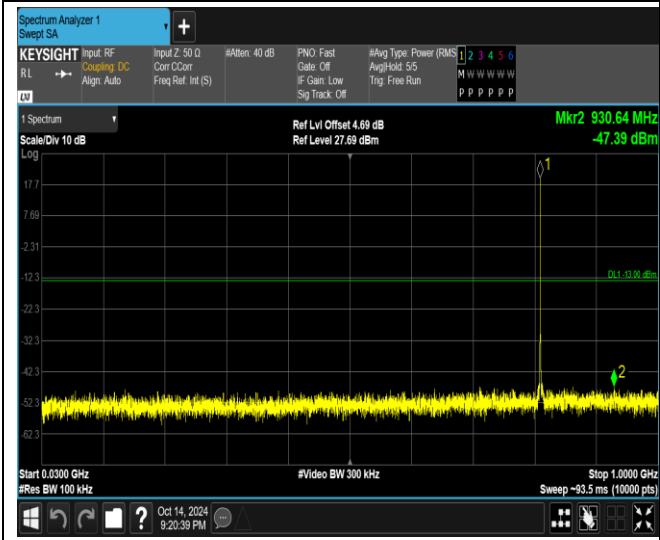

Band26-1.4MHz-64QAM-26697-1RB#0-Range1:30~1000MHz