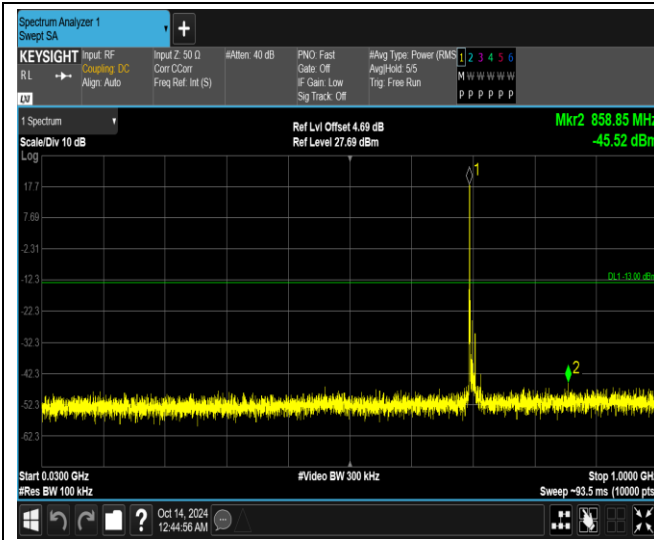

JianYan Testing Group Shenzhen Co., Ltd.
No.101, Building 8, Innovation Wisdom Port, No.155 Hongtian Road, Huangpu Community,
Xinqiao Street, Bao'an District, Shenzhen, Guangdong, People's Republic of China.
Tel: +86-755-23118282, Fax: +86-755-23116366

Project No.: JYTSZR2410022