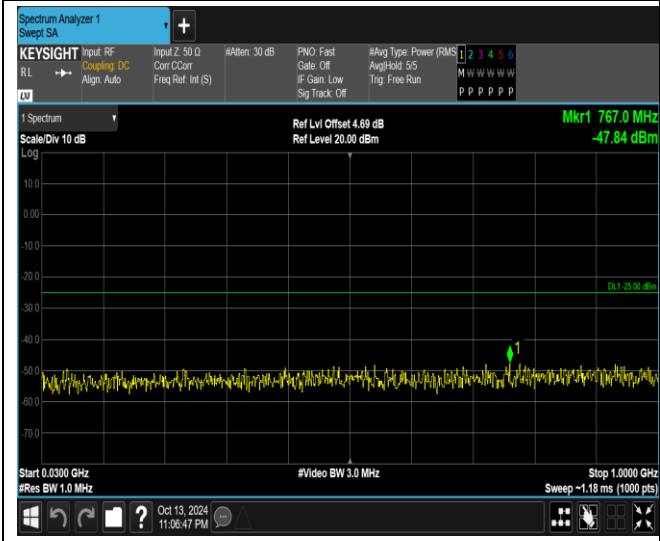

Band7-5MHz-QPSK-21100-1RB#0-Range1:30~1000 MHz

JianYan Testing Group Shenzhen Co., Ltd.
No.101, Building 8, Innovation Wisdom Port, No.155 Hongtian Road, Huangpu Community,
Xinqiao Street, Bao'an District, Shenzhen, Guangdong, People's Republic of China.
Tel: +86-755-23118282, Fax: +86-755-23116366