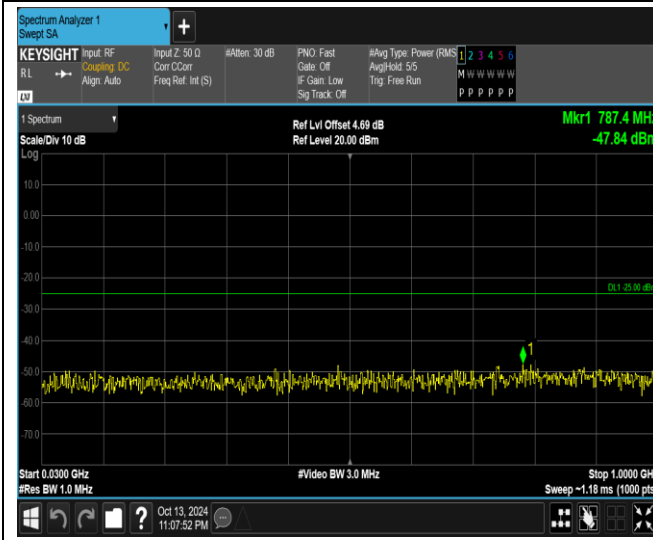

Band7-5MHz-16QAM-21425-1RB#0-Range1:130~100
0MHz