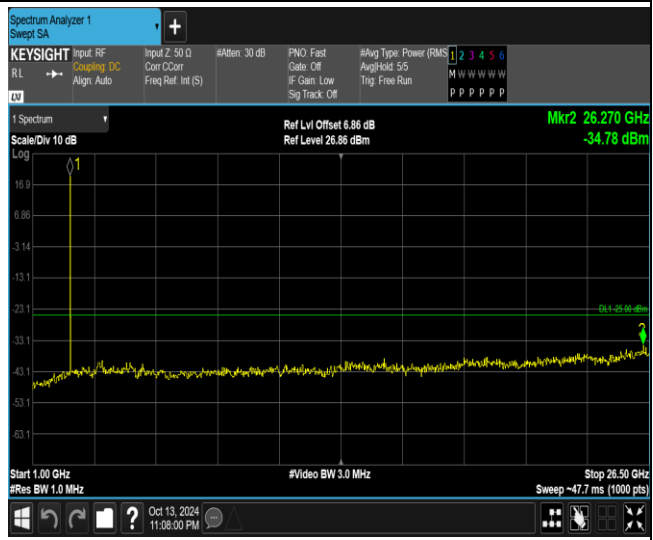

Band7-5MHz-16QAM-21425-1RB#0-Range2:1000~2
6500MHz