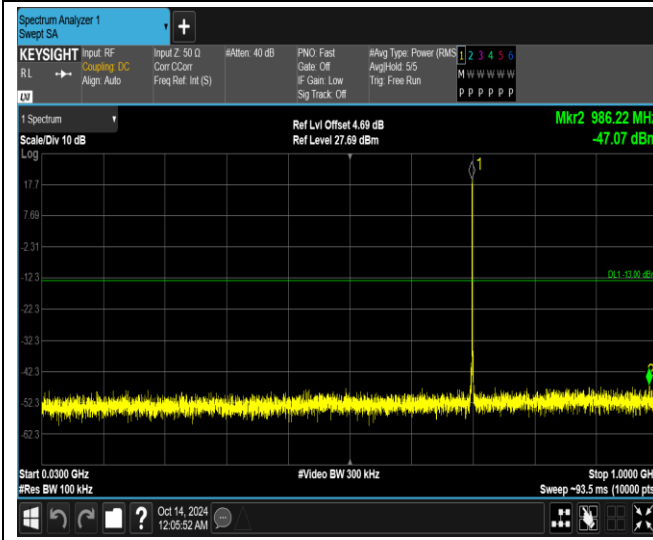

Band12-1.4MHz-64QAM-23095-1RB#0-Range1:30~1000MHz