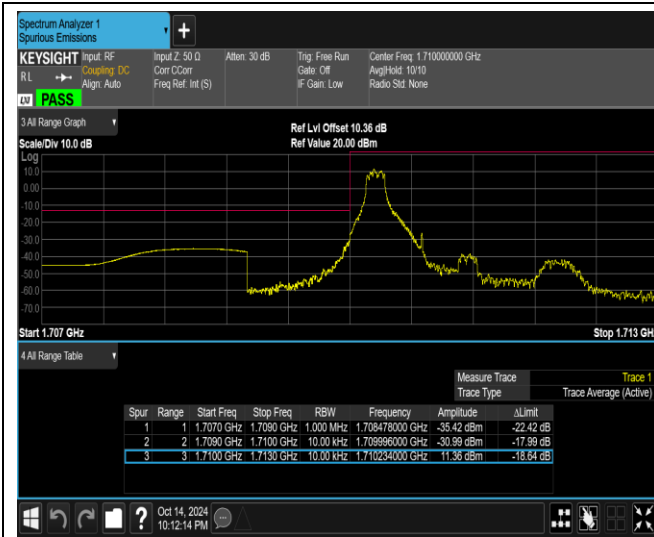

Band66-1.4MHz-16QAM-131979-1RB#0

Band66-1.4MHz-16QAM-131979-6RB#0