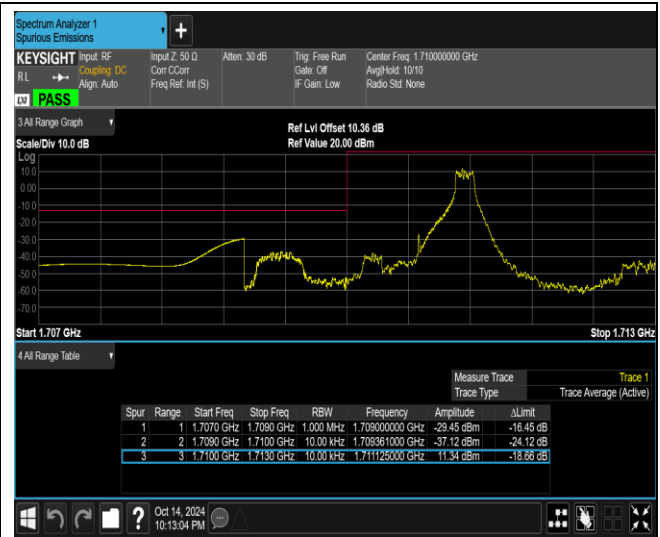

Band66-1.4MHz-16QAM-131979-1RB#5

Band66-1.4MHz-16QAM-132665-1RB#0