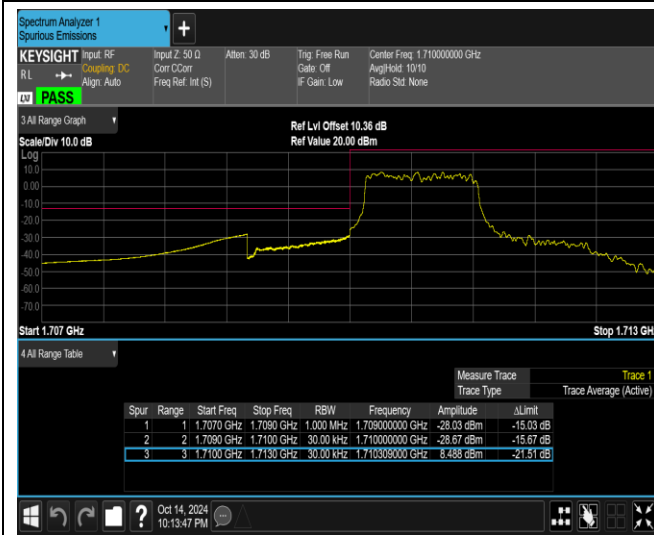

Band66-1.4MHz-QPSK-131979-1RB#0

Band66-1.4MHz-QPSK-131979-1RB#5

Band66-1.4MHz-QPSK-131979-6RB#0

Band66-1.4MHz-QPSK-132665-1RB#0

Band66-1.4MHz-QPSK-132665-1RB#5

Band66-1.4MHz-QPSK-132665-6RB#0

Band66-1.4MHz-16QAM-131979-1RB#0

Band66-1.4MHz-16QAM-131979-1RB#5

Band66-1.4MHz-16QAM-131979-6RB#0

Band66-1.4MHz-16QAM-132665-1RB#0

Band66-1.4MHz-16QAM-132665-1RB#5

Band66-1.4MHz-16QAM-132665-6RB#0

Band66-1.4MHz-64QAM-131979-1RB#0

Band66-1.4MHz-64QAM-131979-1RB#5