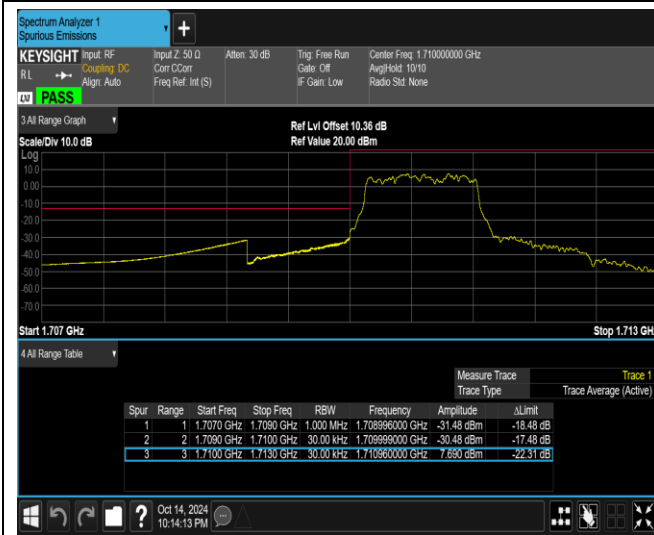

Band66-1.4MHz-16QAM-131979-6RB#0

Band66-1.4MHz-16QAM-132665-1RB#5