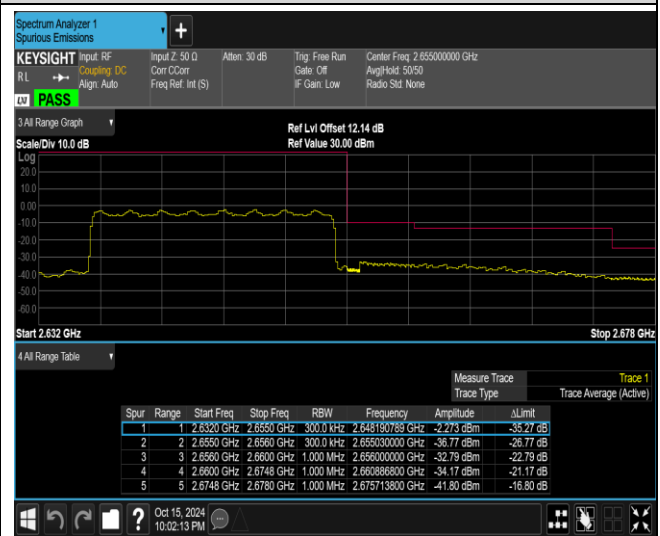

Band41-20MHz-64QAM-41140-100RB#0

Band66-1.4MHz-QPSK-131979-1RB#5