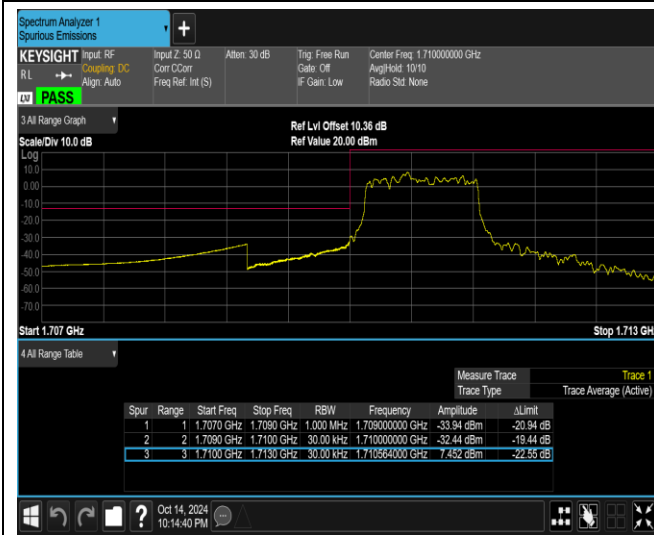

Band66-1.4MHz-64QAM-131979-6RB#0

Band66-1.4MHz-64QAM-132665-1RB#5