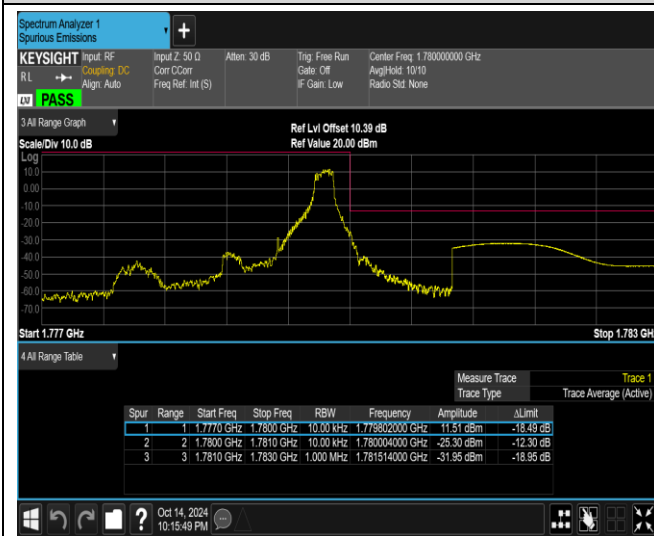

Band66-1.4MHz-QPSK-131979-1RB#0

Band66-1.4MHz-QPSK-131979-1RB#5

Band66-1.4MHz-QPSK-131979-6RB#0

Band66-1.4MHz-QPSK-132665-1RB#0

Band66-1.4MHz-QPSK-132665-1RB#5

Band66-1.4MHz-QPSK-132665-6RB#0

Band66-1.4MHz-16QAM-131979-1RB#0