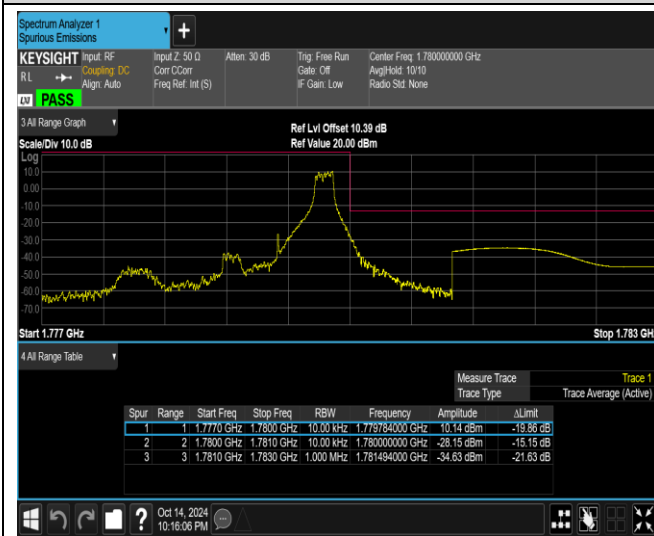

Band66-1.4MHz-16QAM-131979-1RB#5

Band66-1.4MHz-16QAM-131979-6RB#0

Band66-1.4MHz-16QAM-132665-1RB#0

Band66-1.4MHz-16QAM-132665-1RB#5

Band66-1.4MHz-16QAM-132665-6RB#0

Band66-1.4MHz-64QAM-131979-1RB#0

Band66-1.4MHz-64QAM-131979-1RB#5