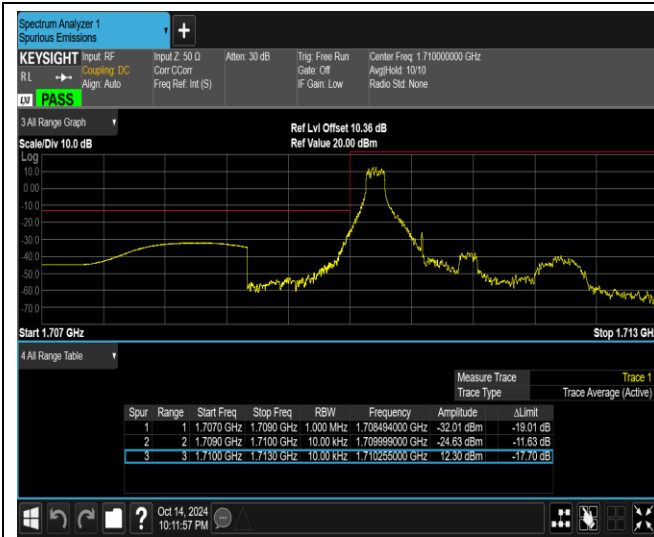

Band66-1.4MHz-QPSK-131979-1RB#0

Band66-1.4MHz-QPSK-131979-6RB#0