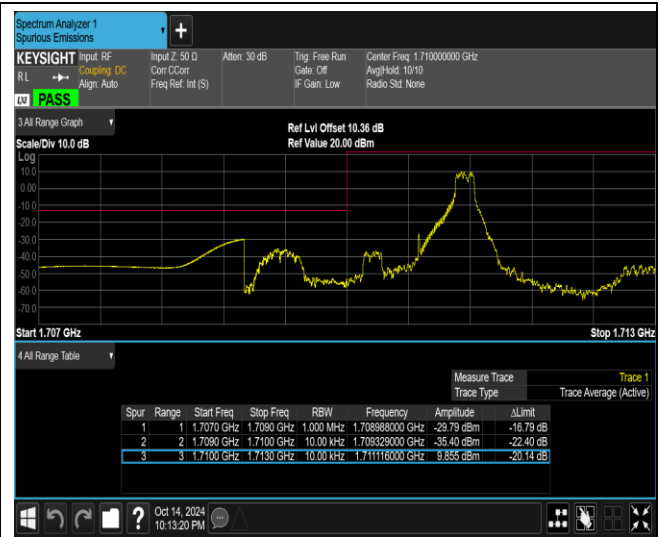

Band66-1.4MHz-64QAM-131979-1RB#5

Band66-1.4MHz-64QAM-132665-1RB#0