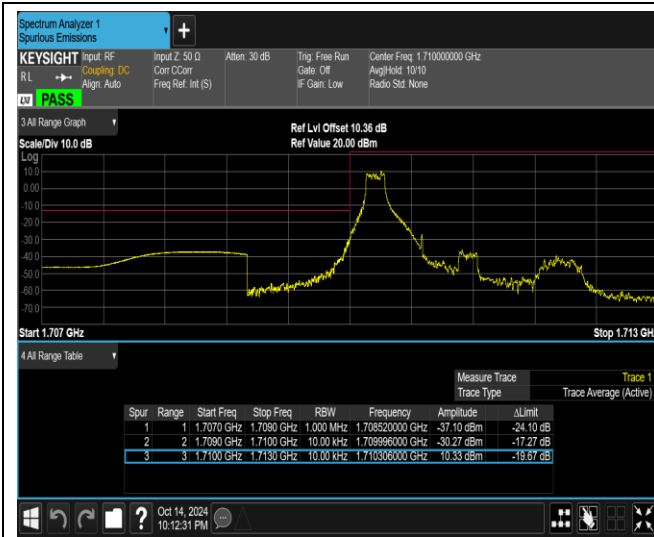

Band66-1.4MHz-16QAM-131979-1RB#5

Band66-1.4MHz-16QAM-131979-6RB#0

Band66-1.4MHz-16QAM-132665-1RB#0

Band66-1.4MHz-16QAM-132665-1RB#5

Band66-1.4MHz-16QAM-132665-6RB#0

Band66-1.4MHz-64QAM-131979-1RB#0

Band66-1.4MHz-64QAM-131979-1RB#5