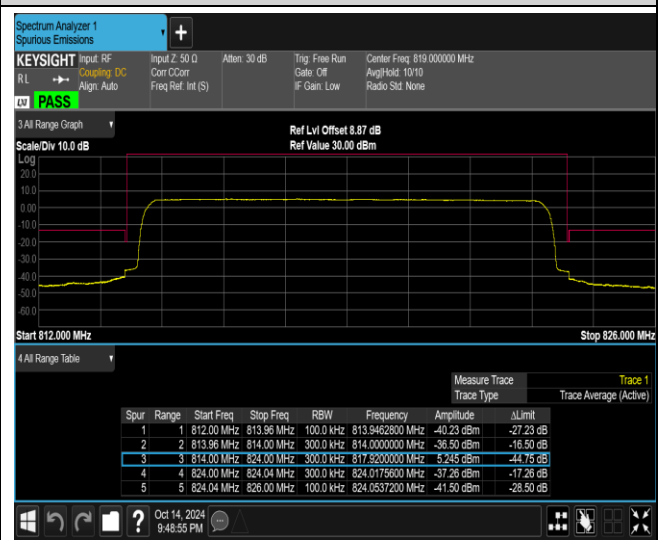

Band26-1.4MHz-64QAM-27033-1RB#5

Band26-1.4MHz-64QAM-27033-6RB#0

Band26-10MHz-QPSK-26740-1RB#0

Band26-10MHz-QPSK-26740-1RB#49

Band26-10MHz-QPSK-26740-50RB#0

Band26-10MHz-16QAM-26740-1RB#0

Band26-10MHz-16QAM-26740-1RB#49