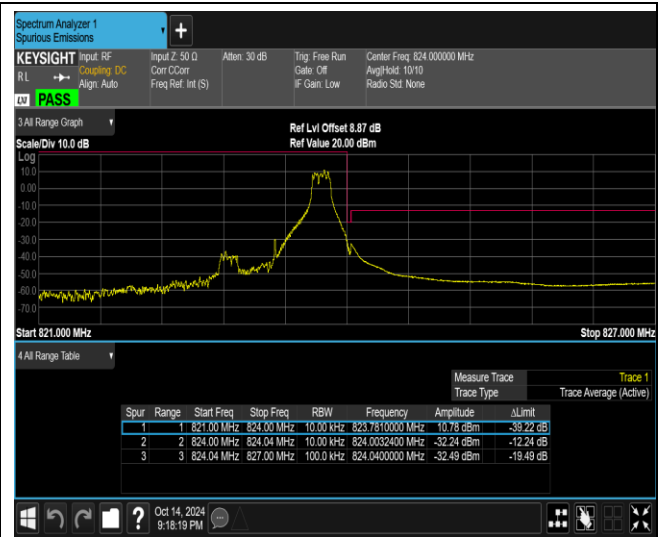

Band26-1.4MHz-64QAM-26783-1RB#5

Band26-1.4MHz-64QAM-26797-1RB#0