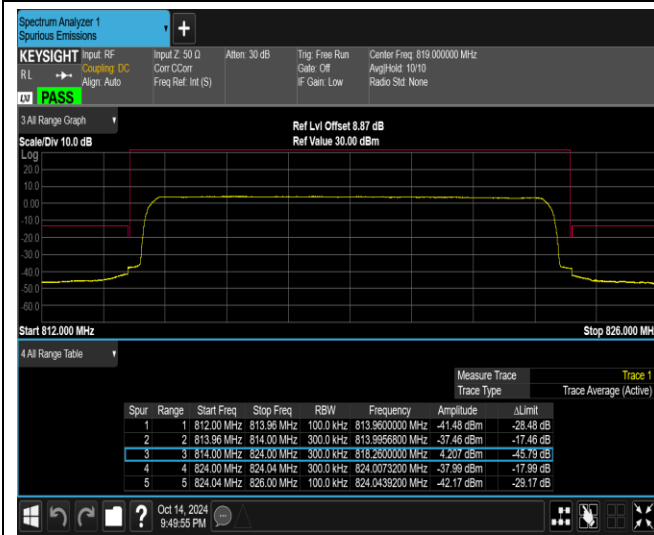

Band26-10MHz-16QAM-26740-50RB#0

Band26-10MHz-64QAM-26740-1RB#49