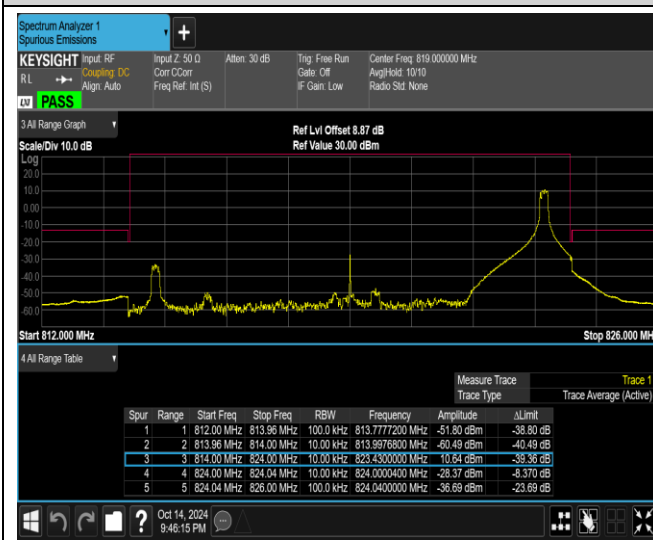

Band26-1.4MHz-64QAM-27033-1RB#5

Band26-1.4MHz-64QAM-27033-6RB#0

Band26-10MHz-QPSK-26740-1RB#0

Band26-10MHz-QPSK-26740-1RB#49

Band26-10MHz-QPSK-26740-50RB#0

Band26-10MHz-16QAM-26740-1RB#0

Band26-10MHz-16QAM-26740-1RB#49