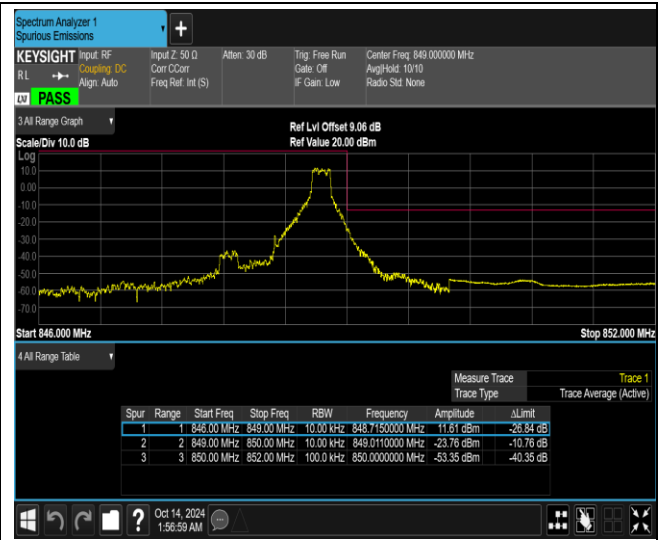

Band26-1.4MHz-QPSK-26797-1RB#0

Band26-1.4MHz-QPSK-26797-1RB#5

Band26-1.4MHz-QPSK-26797-6RB#0

Band26-1.4MHz-QPSK-27033-1RB#0

Band26-1.4MHz-QPSK-27033-1RB#5

Band26-1.4MHz-QPSK-27033-6RB#0

Band26-1.4MHz-16QAM-26697-1RB#0

Band26-1.4MHz-16QAM-26697-1RB#5

Band26-1.4MHz-16QAM-26697-6RB#0

Band26-1.4MHz-16QAM-26783-1RB#0

Band26-1.4MHz-16QAM-26783-1RB#5

Band26-1.4MHz-16QAM-26783-6RB#0

Band26-1.4MHz-16QAM-26797-1RB#0

Band26-1.4MHz-16QAM-26797-1RB#5