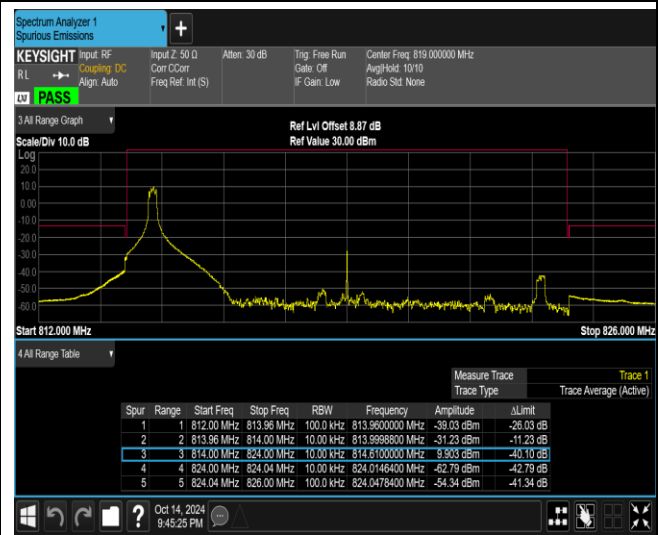

Band26-10MHz-64QAM-26740-1RB#0

Band26-10MHz-64QAM-26740-50RB#0