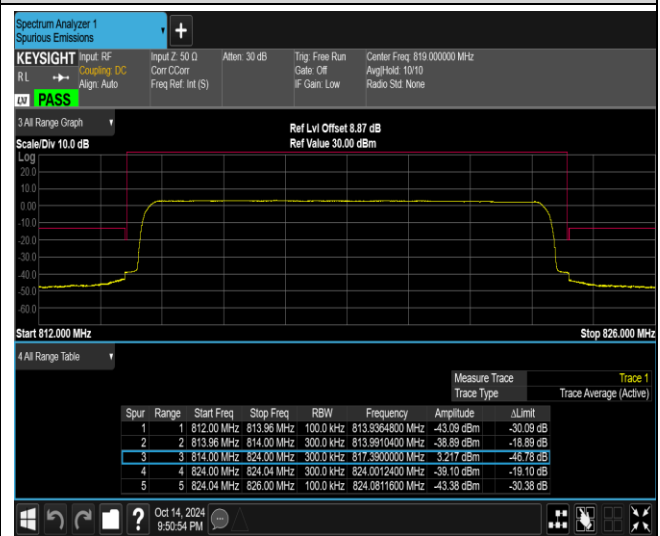

Band26-10MHz-16QAM-26740-50RB#0

Band26-10MHz-64QAM-26740-1RB#0

Band26-10MHz-64QAM-26740-1RB#49

Band26-10MHz-64QAM-26740-50RB#0

Band26-15MHz-QPSK-26865-1RB#0

Band26-15MHz-QPSK-26865-1RB#74

Band26-15MHz-QPSK-26865-75RB#0