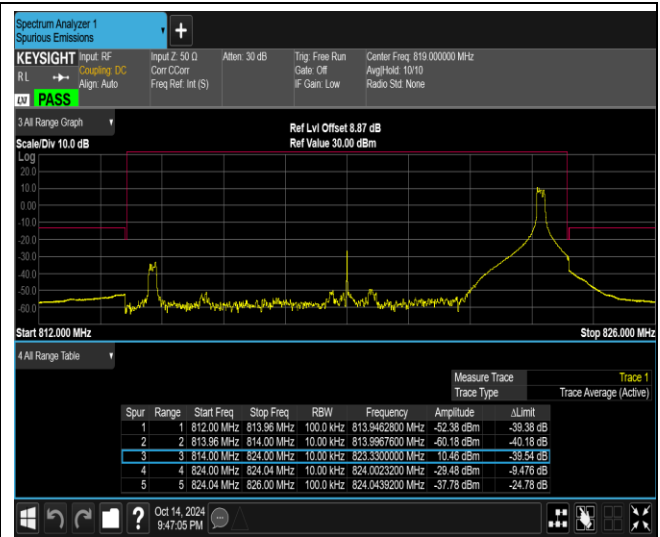

Band26-10MHz-16QAM-26740-1RB#49

Band26-10MHz-64QAM-26740-1RB#0