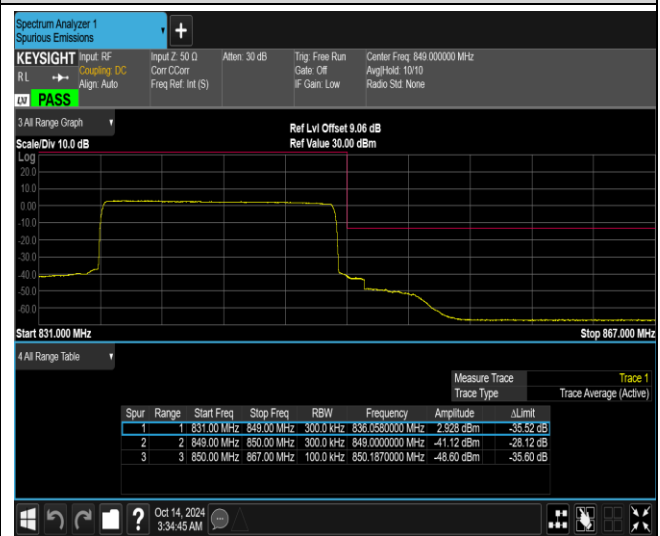

Band26-15MHz-16QAM-26965-75RB#0

Band26-15MHz-64QAM-26865-1RB#74