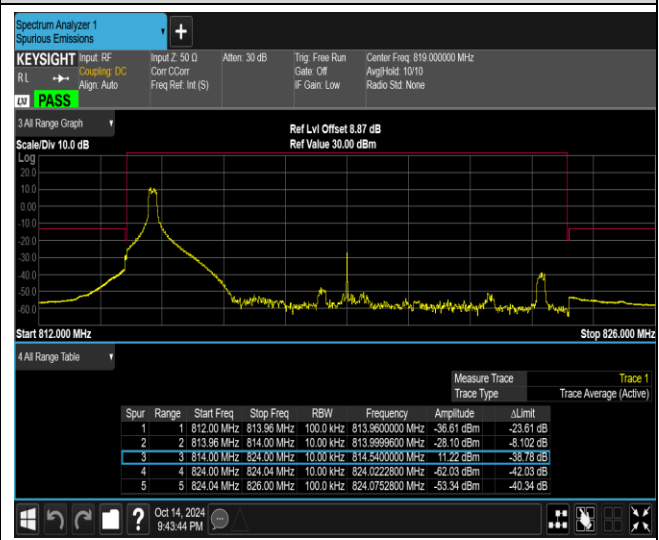

Band26-1.4MHz-64QAM-27033-1RB#5

Band26-1.4MHz-64QAM-27033-6RB#0

Band26-10MHz-QPSK-26740-1RB#0

Band26-10MHz-QPSK-26740-1RB#49

Band26-10MHz-QPSK-26740-50RB#0

Band26-10MHz-16QAM-26740-1RB#0

Band26-10MHz-16QAM-26740-1RB#49