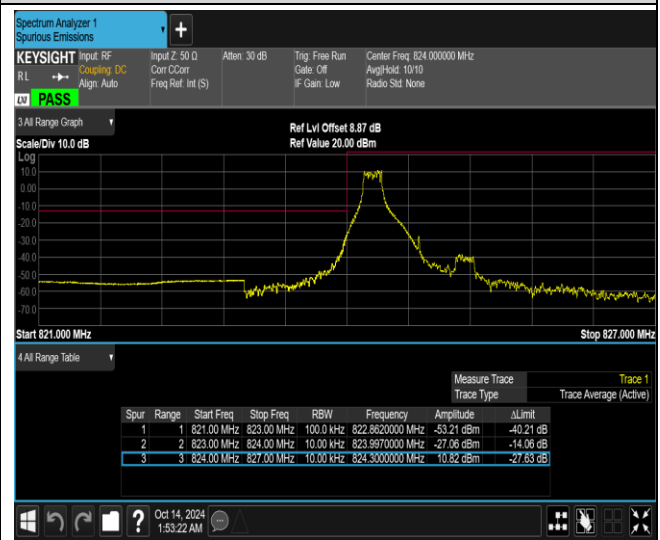

Band26-1.4MHz-16QAM-26697-1RB#5

Band26-1.4MHz-16QAM-26697-6RB#0

Band26-1.4MHz-16QAM-26783-1RB#0

Band26-1.4MHz-16QAM-26783-1RB#5

Band26-1.4MHz-16QAM-26783-6RB#0

Band26-1.4MHz-16QAM-26797-1RB#0

Band26-1.4MHz-16QAM-26797-1RB#5