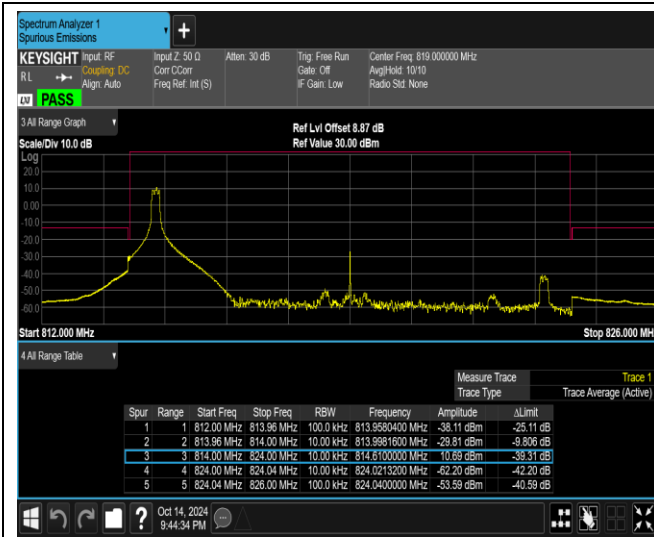

Band26-1.4MHz-64QAM-27033-1RB#5

Band26-1.4MHz-64QAM-27033-6RB#0

Band26-10MHz-QPSK-26740-1RB#0

Band26-10MHz-QPSK-26740-1RB#49

Band26-10MHz-QPSK-26740-50RB#0

Band26-10MHz-16QAM-26740-1RB#0

Band26-10MHz-16QAM-26740-1RB#49