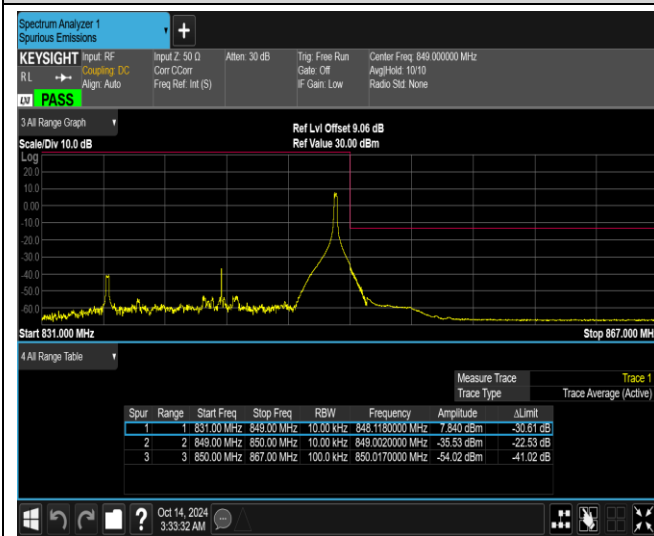

Band26-15MHz-64QAM-26965-1RB#74

Band41-5MHz-QPSK-40265-1RB#0