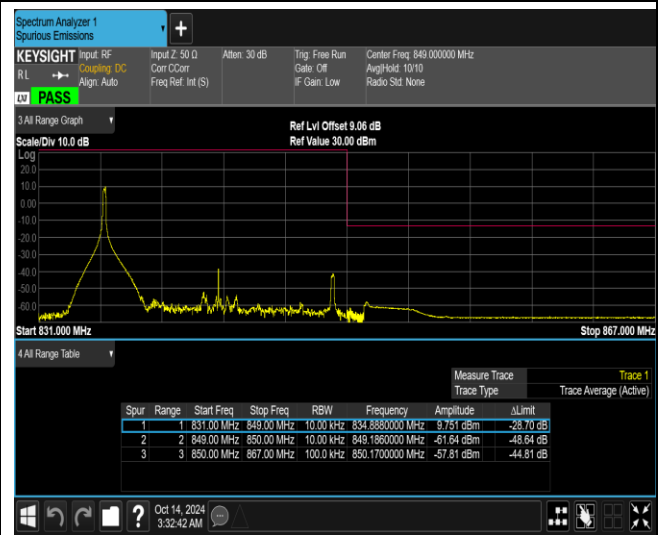

Band26-15MHz-16QAM-26965-1RB#74

Band26-15MHz-16QAM-26965-75RB#0

Band26-15MHz-64QAM-26865-1RB#0

Band26-15MHz-64QAM-26865-1RB#74

Band26-15MHz-64QAM-26865-75RB#0

Band26-15MHz-64QAM-26965-1RB#0

Band26-15MHz-64QAM-26965-1RB#74