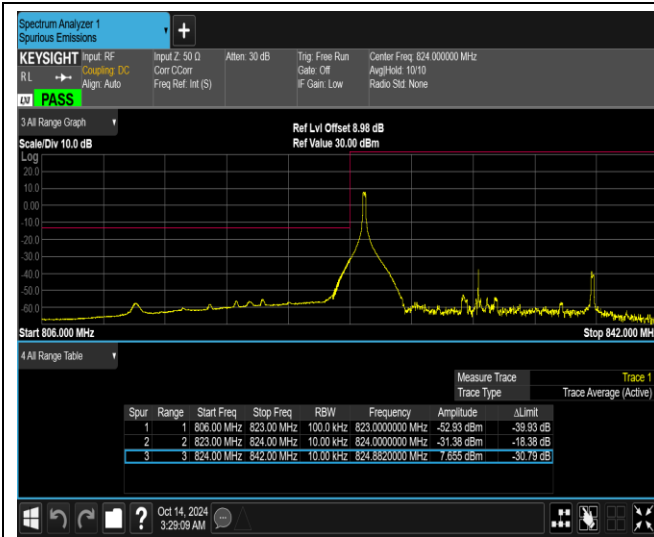

Band26-15MHz-16QAM-26965-1RB#74

Band26-15MHz-16QAM-26965-75RB#0

Band26-15MHz-64QAM-26865-1RB#0

Band26-15MHz-64QAM-26865-1RB#74

Band26-15MHz-64QAM-26865-75RB#0

Band26-15MHz-64QAM-26965-1RB#0

Band26-15MHz-64QAM-26965-1RB#74