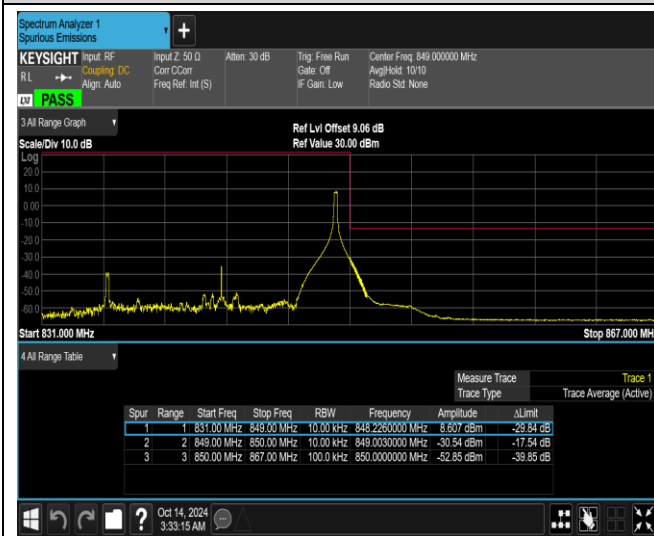

Band26-15MHz-16QAM-26965-1RB#74

Band26-15MHz-64QAM-26865-1RB#0