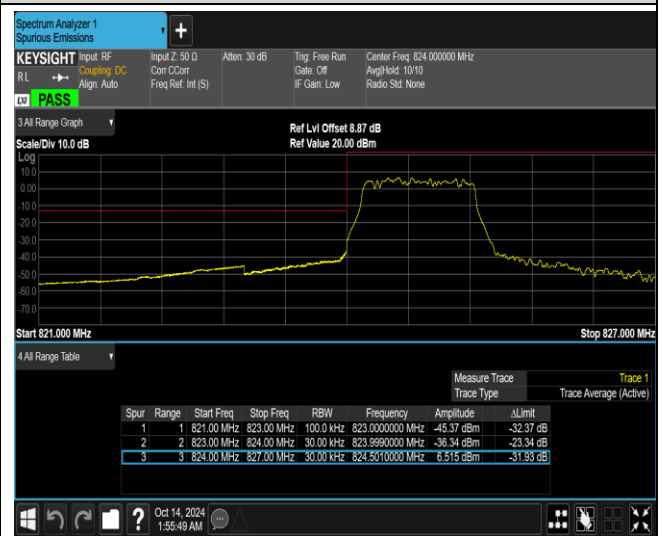

Band26-1.4MHz-64QAM-26783-1RB#0

Band26-1.4MHz-64QAM-26783-1RB#5

Band26-1.4MHz-64QAM-26783-6RB#0

Band26-1.4MHz-64QAM-26797-1RB#0

Band26-1.4MHz-64QAM-26797-1RB#5

Band26-1.4MHz-64QAM-26797-6RB#0

Band26-1.4MHz-64QAM-27033-1RB#0