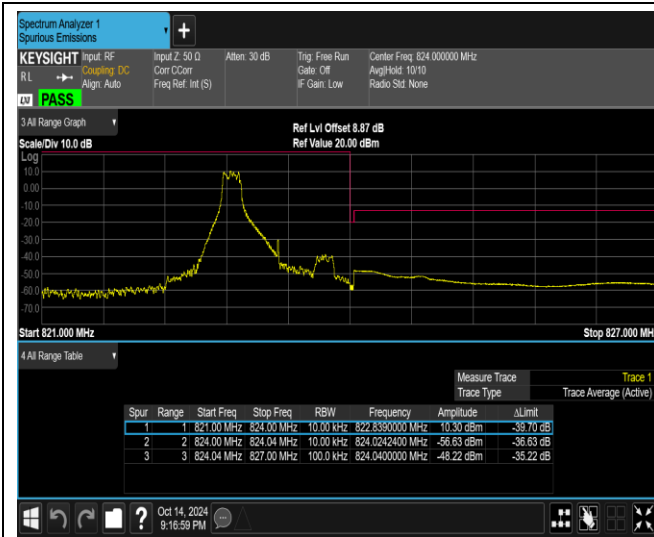

Band26-1.4MHz-64QAM-26783-1RB#0

Band26-1.4MHz-64QAM-26783-6RB#0