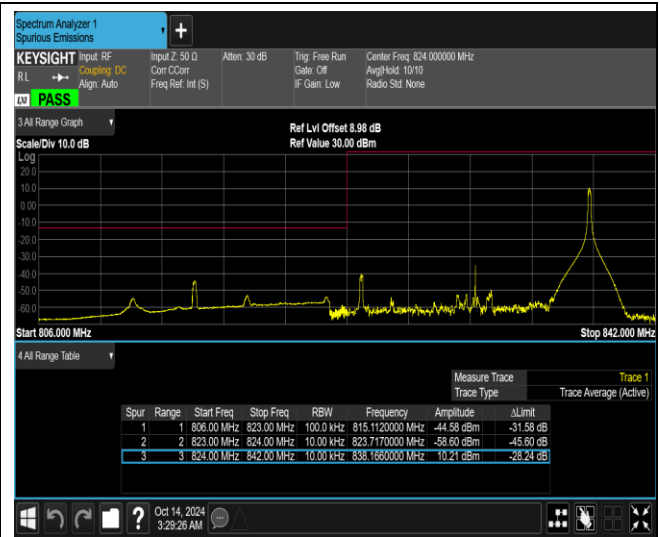

Band26-10MHz-16QAM-26740-50RB#0

Band26-10MHz-64QAM-26740-1RB#0

Band26-10MHz-64QAM-26740-1RB#49

Band26-10MHz-64QAM-26740-50RB#0

Band26-15MHz-QPSK-26865-1RB#0

Band26-15MHz-QPSK-26865-1RB#74

Band26-15MHz-QPSK-26865-75RB#0