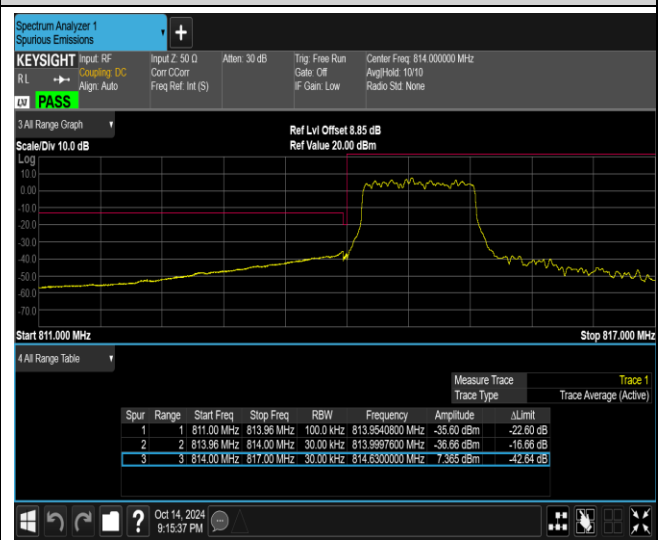

Band26-1.4MHz-64QAM-26697-6RB#0

Band26-1.4MHz-64QAM-26783-1RB#5