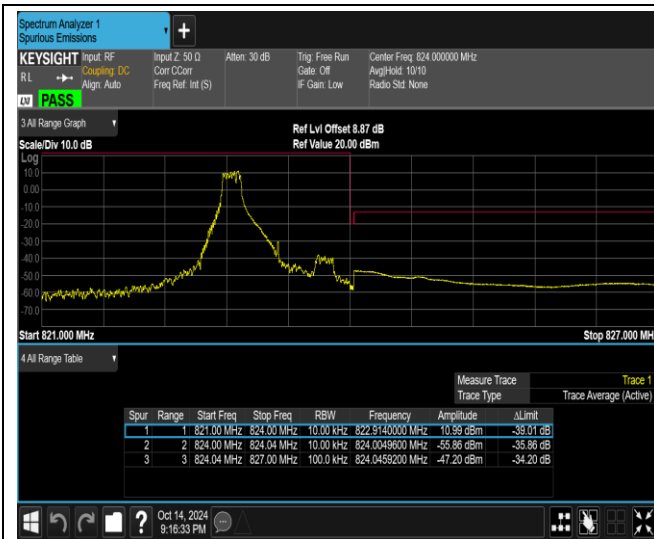

Band26-1.4MHz-16QAM-26697-1RB#5

Band26-1.4MHz-16QAM-26697-6RB#0

Band26-1.4MHz-16QAM-26783-1RB#0

Band26-1.4MHz-16QAM-26783-1RB#5

Band26-1.4MHz-16QAM-26783-6RB#0

Band26-1.4MHz-16QAM-26797-1RB#0

Band26-1.4MHz-16QAM-26797-1RB#5

Band26-1.4MHz-16QAM-26797-6RB#0

Band26-1.4MHz-16QAM-27033-1RB#0

Band26-1.4MHz-16QAM-27033-1RB#5

Band26-1.4MHz-16QAM-27033-6RB#0

Band26-1.4MHz-64QAM-26697-1RB#0

Band26-1.4MHz-64QAM-26697-1RB#5

Band26-1.4MHz-64QAM-26697-6RB#0