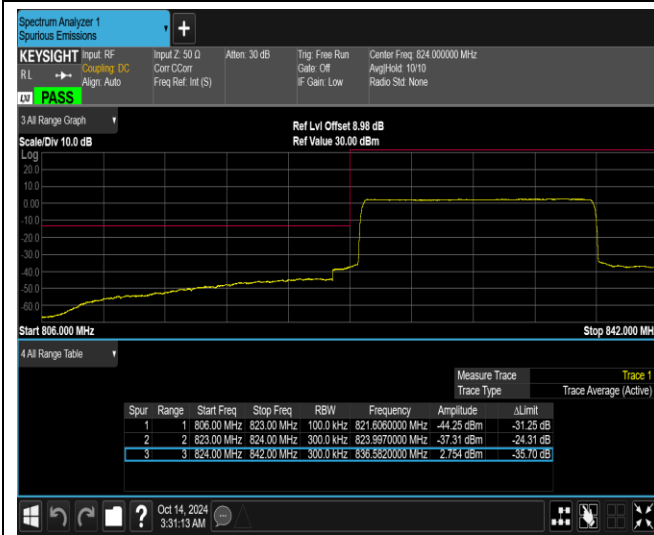

Band26-15MHz-QPSK-26965-1RB#0

Band26-15MHz-QPSK-26965-1RB#74

Band26-15MHz-QPSK-26965-75RB#0

Band26-15MHz-16QAM-26865-1RB#0

Band26-15MHz-16QAM-26865-1RB#74

Band26-15MHz-16QAM-26865-75RB#0

Band26-15MHz-16QAM-26965-1RB#0