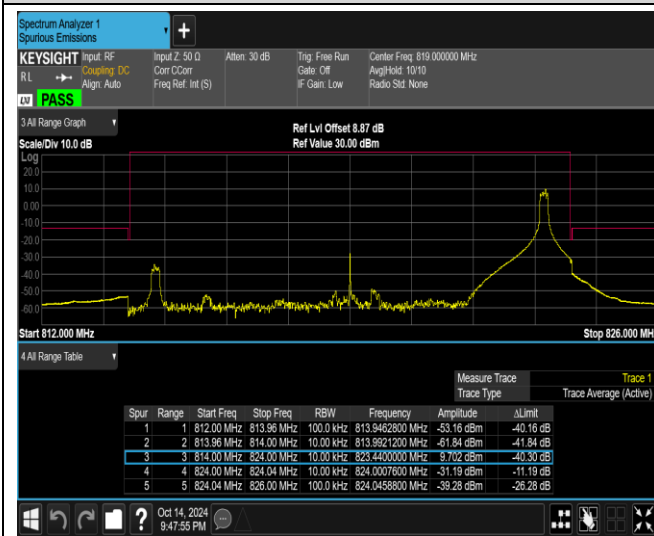

Band26-10MHz-16QAM-26740-50RB#0

Band26-10MHz-64QAM-26740-1RB#0

Band26-10MHz-64QAM-26740-1RB#49

Band26-10MHz-64QAM-26740-50RB#0

Band26-15MHz-QPSK-26865-1RB#0

Band26-15MHz-QPSK-26865-1RB#74

Band26-15MHz-QPSK-26865-75RB#0