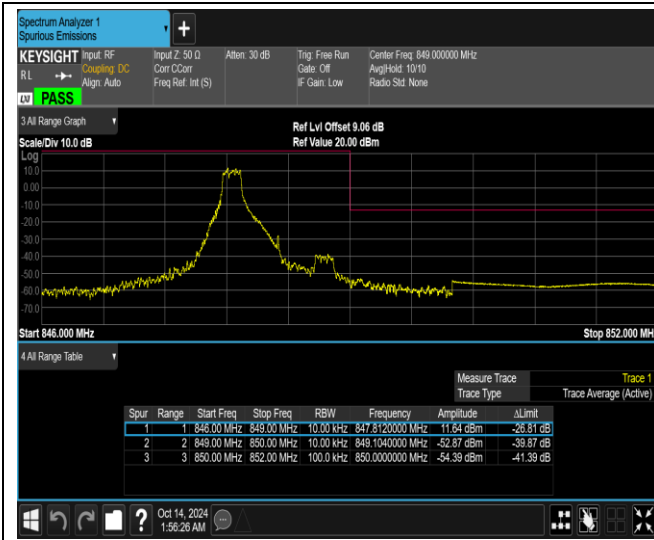

Band26-1.4MHz-16QAM-27033-1RB#0

Band26-1.4MHz-16QAM-27033-6RB#0