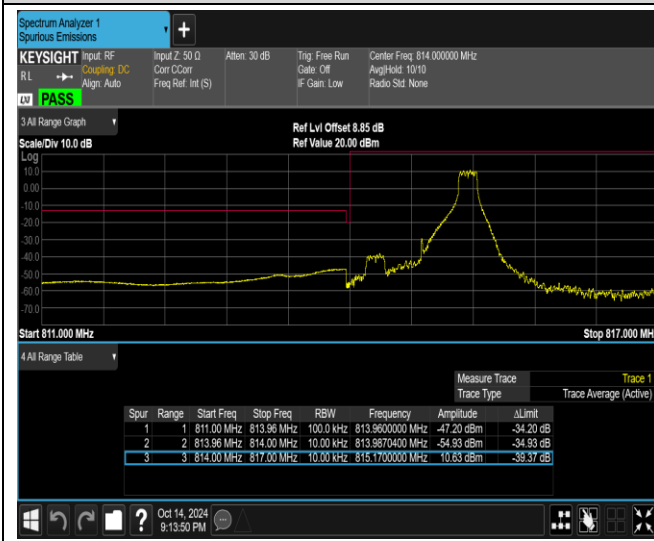

Band26-1.4MHz-16QAM-26697-1RB#5

Band26-1.4MHz-16QAM-26783-1RB#0