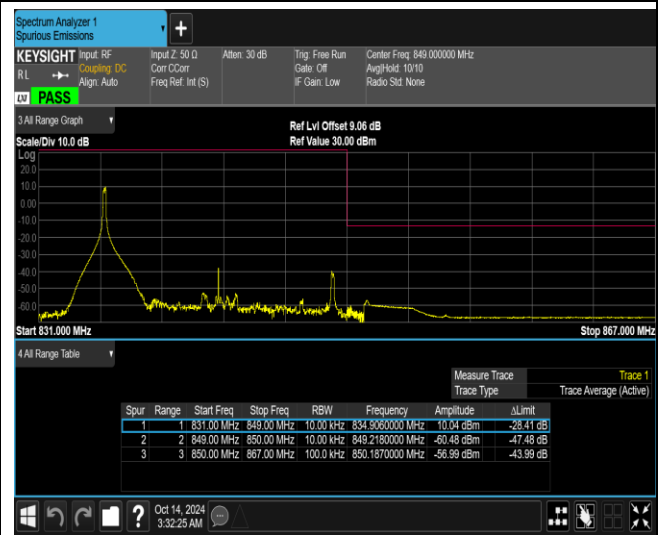

Band26-15MHz-16QAM-26965-1RB#0

Band26-15MHz-16QAM-26965-75RB#0