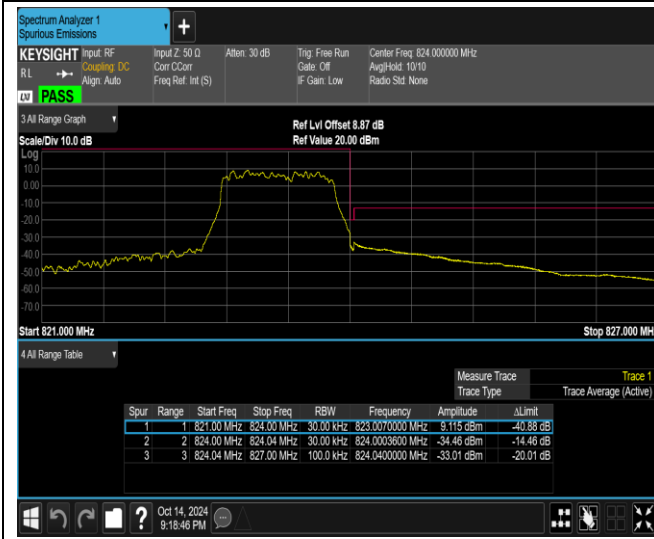

Band26-1.4MHz-QPSK-26783-6RB#0

Band26-1.4MHz-QPSK-26797-1RB#5