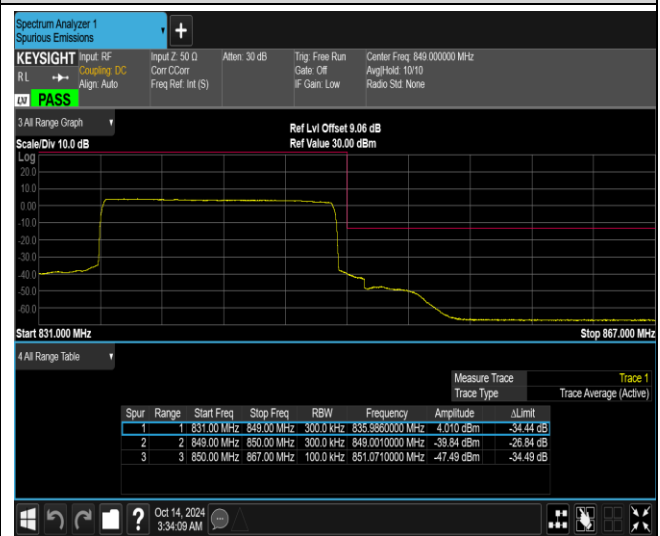

Band26-15MHz-QPSK-26965-1RB#0

Band26-15MHz-QPSK-26965-1RB#74

Band26-15MHz-QPSK-26965-75RB#0

Band26-15MHz-16QAM-26865-1RB#0

Band26-15MHz-16QAM-26865-1RB#74

Band26-15MHz-16QAM-26865-75RB#0

Band26-15MHz-16QAM-26965-1RB#0