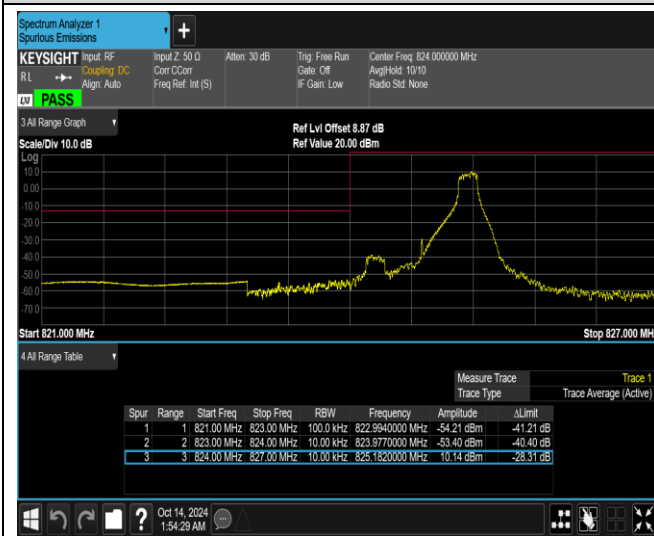

Band26-1.4MHz-64QAM-26783-1RB#0

Band26-1.4MHz-64QAM-26783-1RB#5

Band26-1.4MHz-64QAM-26783-6RB#0

Band26-1.4MHz-64QAM-26797-1RB#0

Band26-1.4MHz-64QAM-26797-1RB#5

Band26-1.4MHz-64QAM-26797-6RB#0

Band26-1.4MHz-64QAM-27033-1RB#0