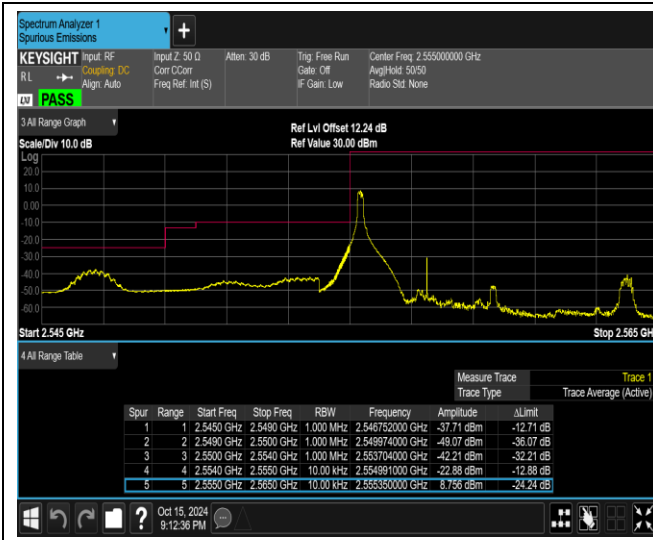

Band41-5MHz-QPSK-40265-1RB#0

Band41-5MHz-QPSK-40265-25RB#0