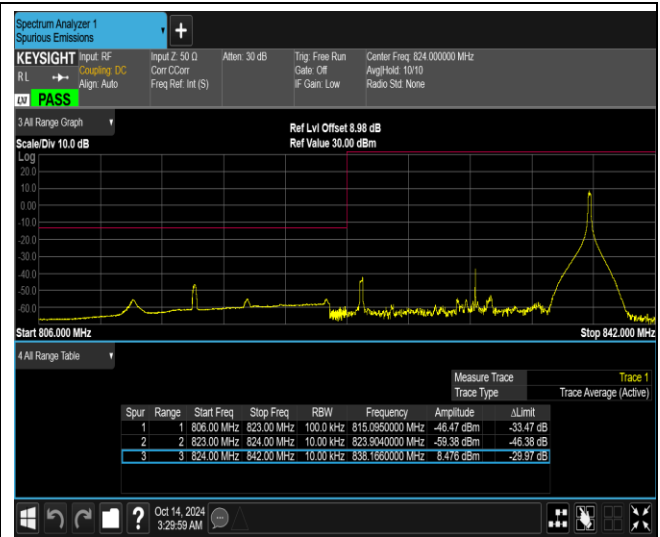

Band26-15MHz-16QAM-26965-1RB#74

Band26-15MHz-16QAM-26965-75RB#0

Band26-15MHz-64QAM-26865-1RB#0

Band26-15MHz-64QAM-26865-1RB#74

Band26-15MHz-64QAM-26865-75RB#0

Band26-15MHz-64QAM-26965-1RB#0

Band26-15MHz-64QAM-26965-1RB#74