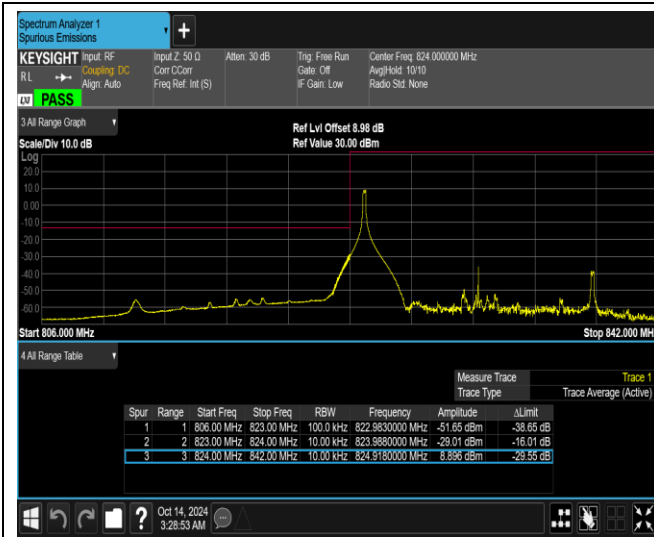

Band26-15MHz-QPSK-26965-1RB#0

Band26-15MHz-QPSK-26965-1RB#74

Band26-15MHz-QPSK-26965-75RB#0

Band26-15MHz-16QAM-26865-1RB#0

Band26-15MHz-16QAM-26865-1RB#74

Band26-15MHz-16QAM-26865-75RB#0

Band26-15MHz-16QAM-26965-1RB#0