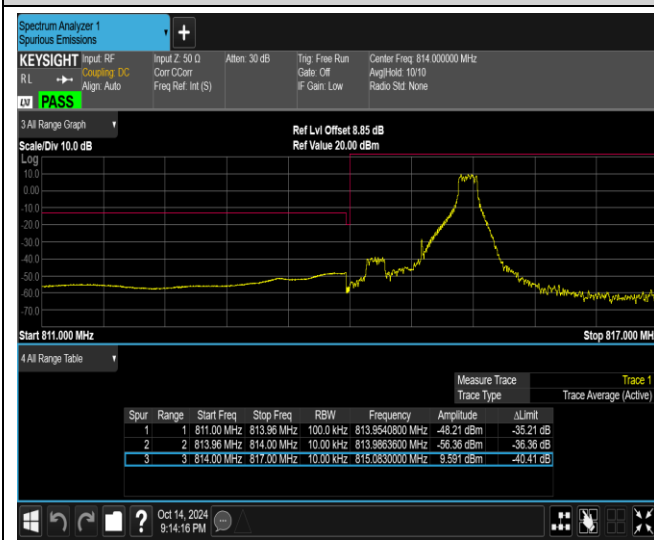

Band26-1.4MHz-16QAM-26797-6RB#0

Band26-1.4MHz-16QAM-27033-1RB#0

Band26-1.4MHz-16QAM-27033-1RB#5

Band26-1.4MHz-16QAM-27033-6RB#0

Band26-1.4MHz-64QAM-26697-1RB#0

Band26-1.4MHz-64QAM-26697-1RB#5

Band26-1.4MHz-64QAM-26697-6RB#0