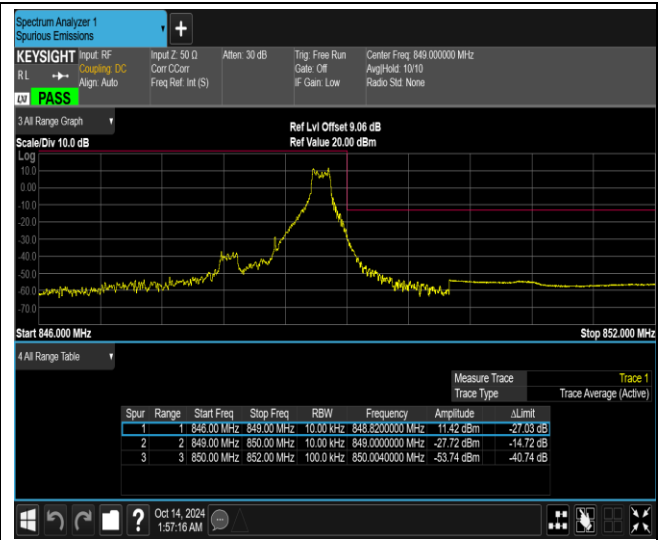

Band26-1.4MHz-16QAM-26797-6RB#0

Band26-1.4MHz-16QAM-27033-1RB#0

Band26-1.4MHz-16QAM-27033-1RB#5

Band26-1.4MHz-16QAM-27033-6RB#0

Band26-1.4MHz-64QAM-26697-1RB#0

Band26-1.4MHz-64QAM-26697-1RB#5

Band26-1.4MHz-64QAM-26697-6RB#0