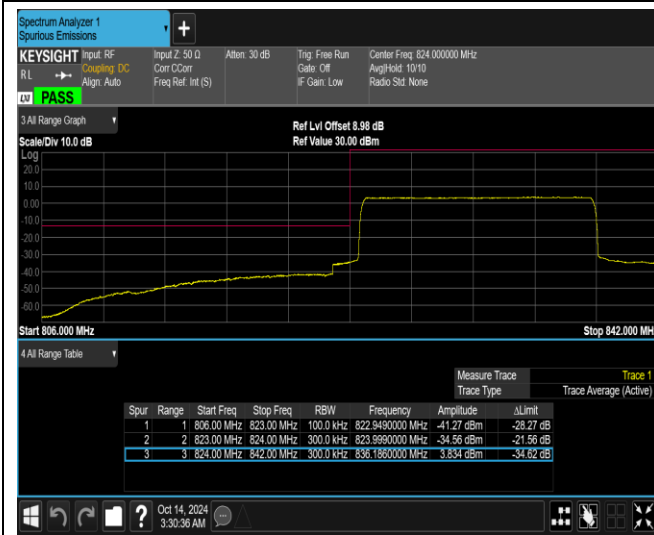

Band26-15MHz-QPSK-26865-75RB#0

Band26-15MHz-QPSK-26965-1RB#74