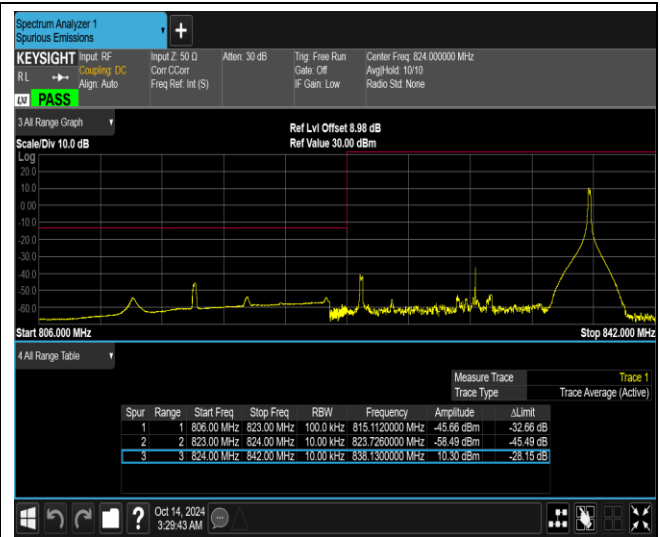

Band26-15MHz-QPSK-26965-1RB#0

Band26-15MHz-QPSK-26965-1RB#74

Band26-15MHz-QPSK-26965-75RB#0

Band26-15MHz-16QAM-26865-1RB#0

Band26-15MHz-16QAM-26865-1RB#74

Band26-15MHz-16QAM-26865-75RB#0

Band26-15MHz-16QAM-26965-1RB#0