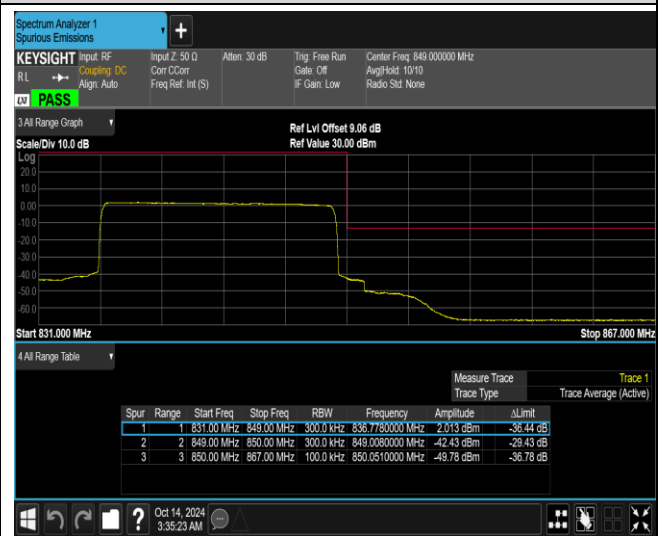

Band26-15MHz-64QAM-26965-75RB#0

Band41-5MHz-QPSK-40265-1RB#24