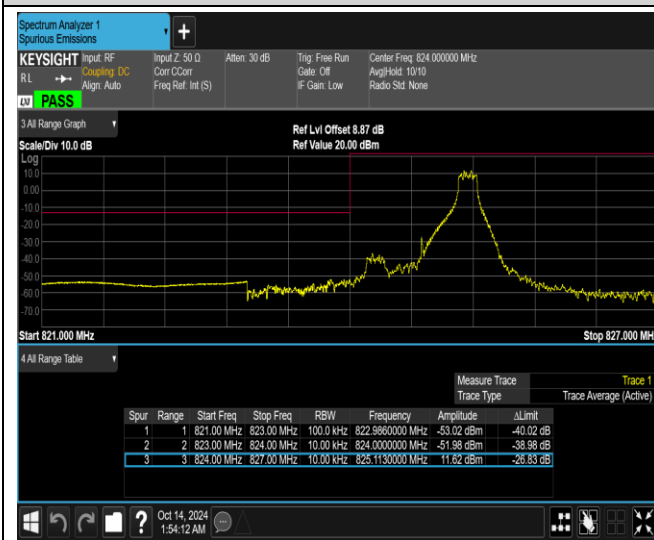

Band26-1.4MHz-16QAM-26797-1RB#5

Band26-1.4MHz-16QAM-27033-1RB#0