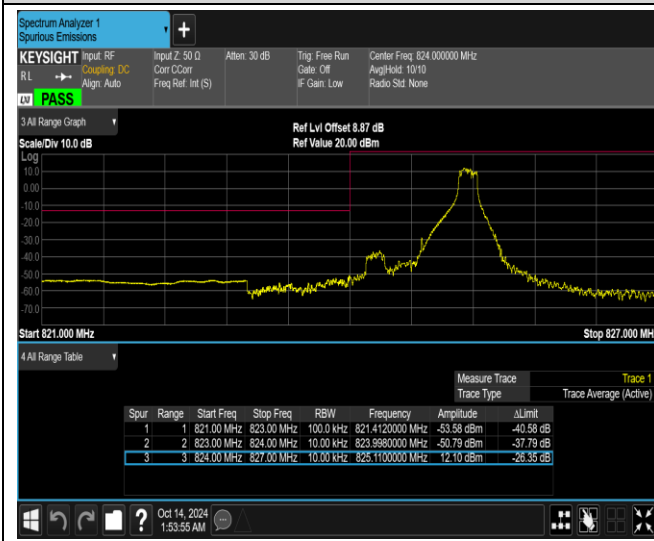

Band26-1.4MHz-QPSK-26797-1RB#5

Band26-1.4MHz-QPSK-27033-1RB#0