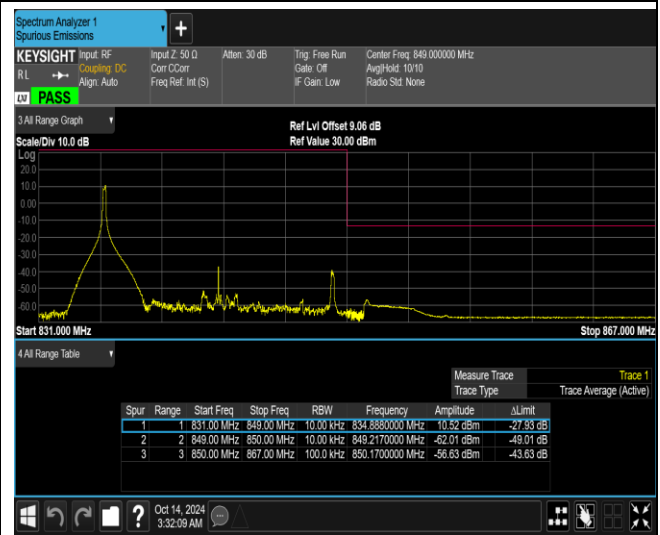

Band26-15MHz-QPSK-26965-1RB#0

Band26-15MHz-QPSK-26965-75RB#0