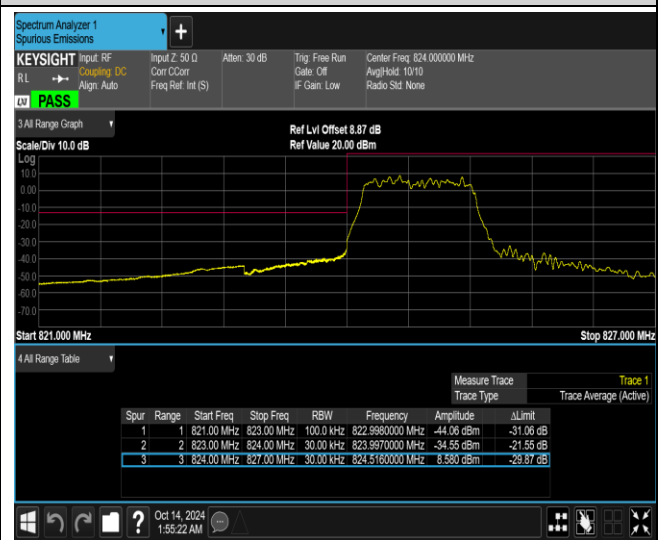

Band26-1.4MHz-16QAM-26697-1RB#5

Band26-1.4MHz-16QAM-26697-6RB#0

Band26-1.4MHz-16QAM-26783-1RB#0

Band26-1.4MHz-16QAM-26783-1RB#5

Band26-1.4MHz-16QAM-26783-6RB#0

Band26-1.4MHz-16QAM-26797-1RB#0

Band26-1.4MHz-16QAM-26797-1RB#5

Band26-1.4MHz-16QAM-26797-6RB#0

Band26-1.4MHz-16QAM-27033-1RB#0

Band26-1.4MHz-16QAM-27033-1RB#5

Band26-1.4MHz-16QAM-27033-6RB#0

Band26-1.4MHz-64QAM-26697-1RB#0

Band26-1.4MHz-64QAM-26697-1RB#5

Band26-1.4MHz-64QAM-26697-6RB#0