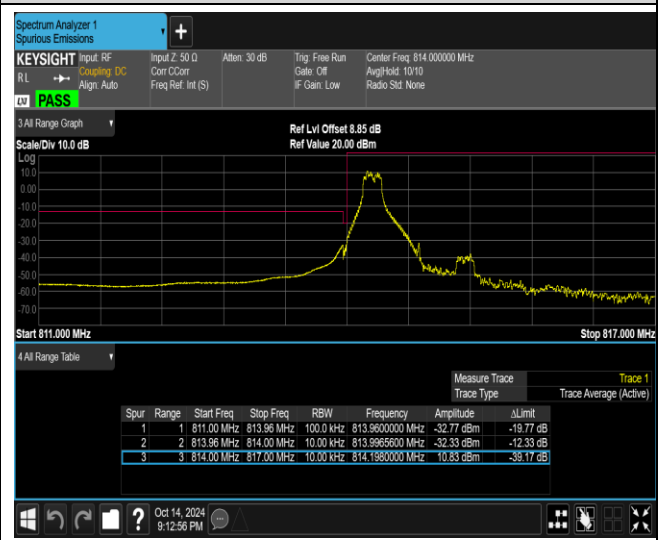

Band26-1.4MHz-16QAM-26797-6RB#0

Band26-1.4MHz-16QAM-27033-1RB#0

Band26-1.4MHz-16QAM-27033-1RB#5

Band26-1.4MHz-16QAM-27033-6RB#0

Band26-1.4MHz-64QAM-26697-1RB#0

Band26-1.4MHz-64QAM-26697-1RB#5

Band26-1.4MHz-64QAM-26697-6RB#0