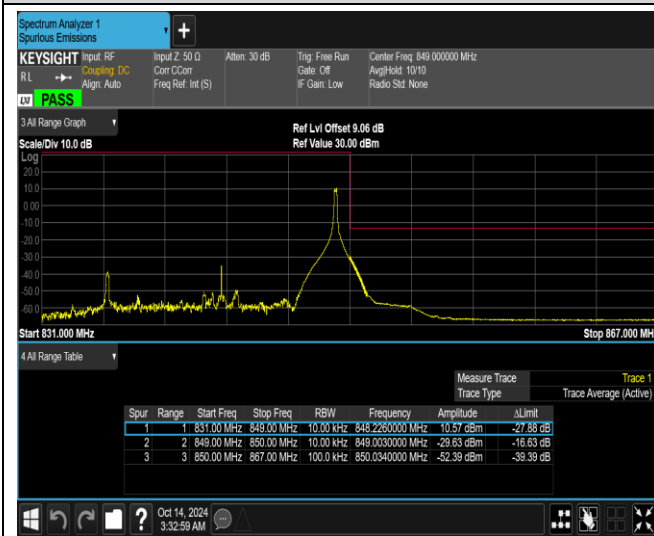

Band26-15MHz-QPSK-26965-1RB#74

Band26-15MHz-16QAM-26865-1RB#0