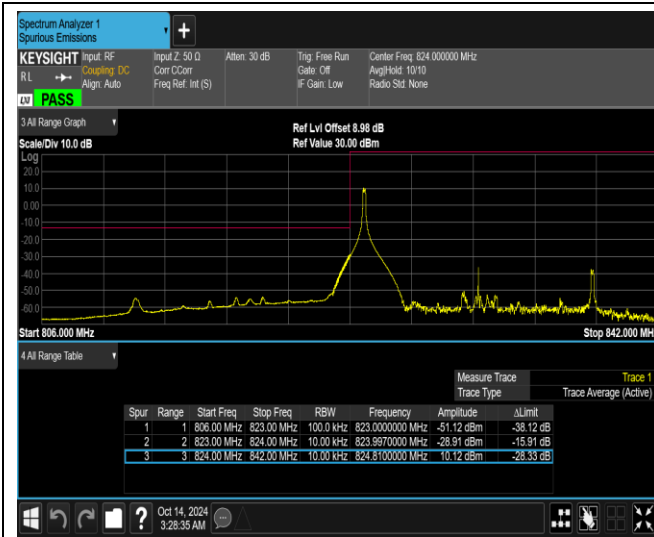

Band26-10MHz-16QAM-26740-50RB#0

Band26-10MHz-64QAM-26740-1RB#0

Band26-10MHz-64QAM-26740-1RB#49

Band26-10MHz-64QAM-26740-50RB#0

Band26-15MHz-QPSK-26865-1RB#0

Band26-15MHz-QPSK-26865-1RB#74

Band26-15MHz-QPSK-26865-75RB#0