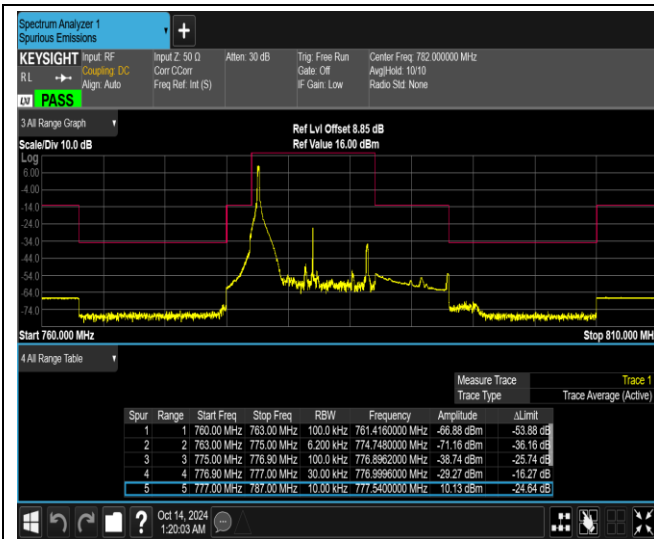

Band13-10MHz-QPSK-23230-1RB#0

Band13-10MHz-QPSK-23230-50RB#0