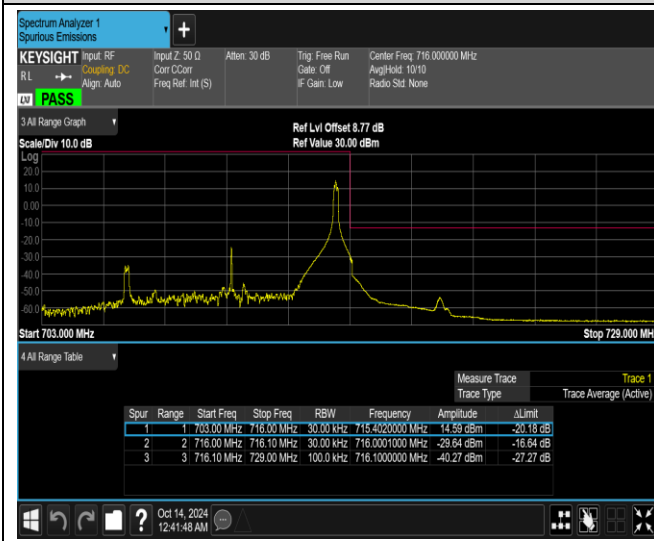

Band12-10MHz-64QAM-23060-50RB#0

Band12-10MHz-64QAM-23130-1RB#0

Band12-10MHz-64QAM-23130-1RB#49

Band12-10MHz-64QAM-23130-50RB#0

Band13-5MHz-QPSK-23205-1RB#0

Band13-5MHz-QPSK-23205-1RB#24

Band13-5MHz-QPSK-23205-25RB#0