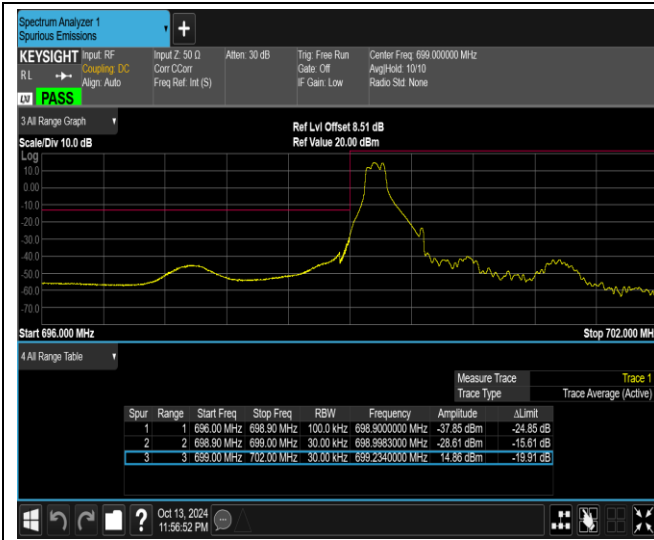

Band12-1.4MHz-QPSK-23173-1RB#5

Band12-1.4MHz-QPSK-23173-6RB#0

Band12-1.4MHz-16QAM-23017-1RB#0

Band12-1.4MHz-16QAM-23017-1RB#5

Band12-1.4MHz-16QAM-23017-6RB#0

Band12-1.4MHz-16QAM-23173-1RB#0

Band12-1.4MHz-16QAM-23173-1RB#5