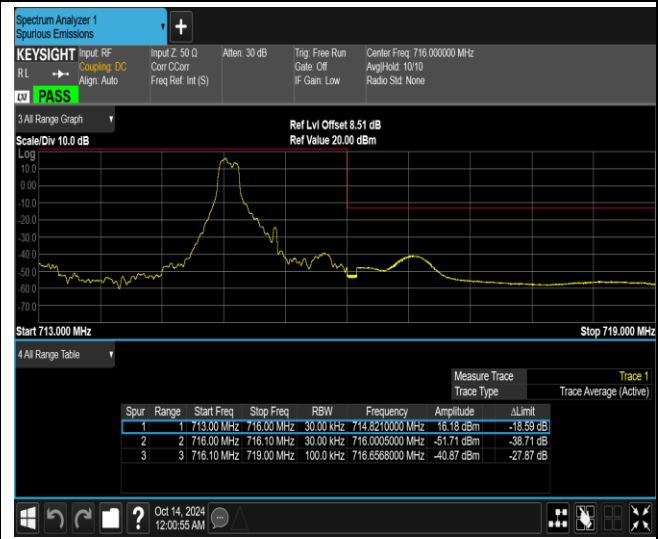

Band12-1.4MHz-QPSK-23173-1RB#5

Band12-1.4MHz-QPSK-23173-6RB#0

Band12-1.4MHz-16QAM-23017-1RB#0

Band12-1.4MHz-16QAM-23017-1RB#5

Band12-1.4MHz-16QAM-23017-6RB#0

Band12-1.4MHz-16QAM-23173-1RB#0

Band12-1.4MHz-16QAM-23173-1RB#5