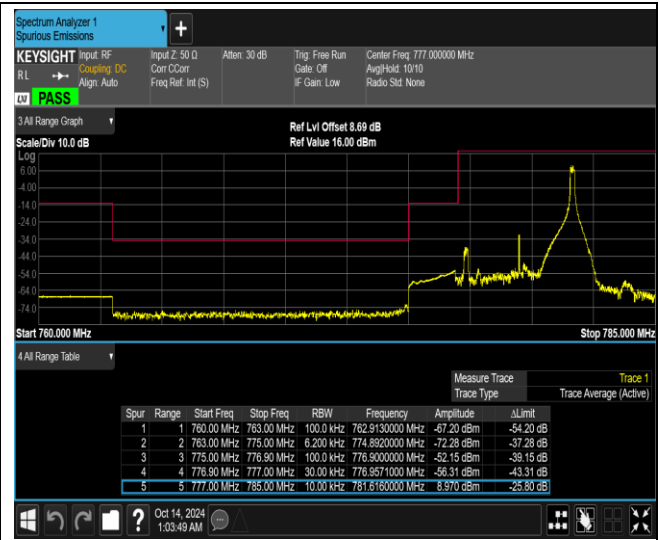

Band13-5MHz-16QAM-23255-1RB#24

Band13-5MHz-16QAM-23255-25RB#0

Band13-5MHz-64QAM-23205-1RB#0

Band13-5MHz-64QAM-23205-1RB#24

Band13-5MHz-64QAM-23205-25RB#0

Band13-5MHz-64QAM-23255-1RB#0

Band13-5MHz-64QAM-23255-1RB#24