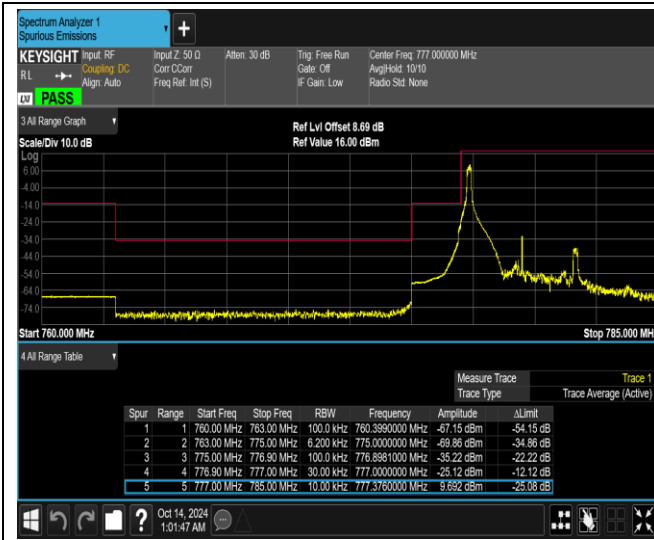

Band13-5MHz-16QAM-23255-1RB#24

Band13-5MHz-16QAM-23255-25RB#0

Band13-5MHz-64QAM-23205-1RB#0

Band13-5MHz-64QAM-23205-1RB#24

Band13-5MHz-64QAM-23205-25RB#0

Band13-5MHz-64QAM-23255-1RB#0

Band13-5MHz-64QAM-23255-1RB#24