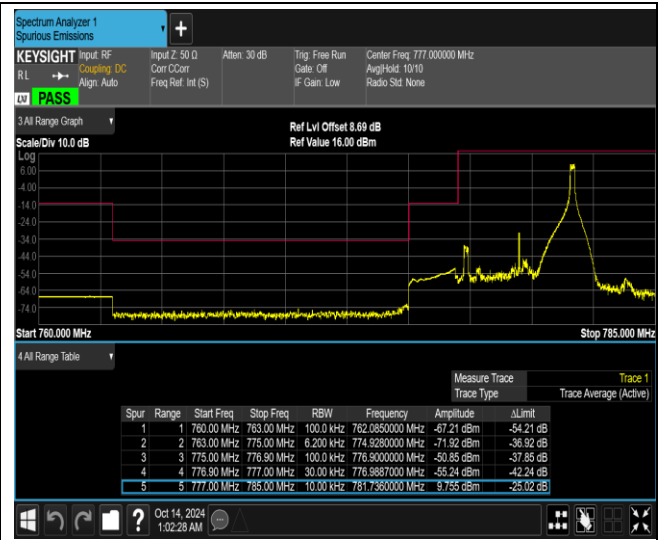

Band12-10MHz-64QAM-23060-50RB#0

Band12-10MHz-64QAM-23130-1RB#0

Band12-10MHz-64QAM-23130-1RB#49

Band12-10MHz-64QAM-23130-50RB#0

Band13-5MHz-QPSK-23205-1RB#0

Band13-5MHz-QPSK-23205-1RB#24

Band13-5MHz-QPSK-23205-25RB#0