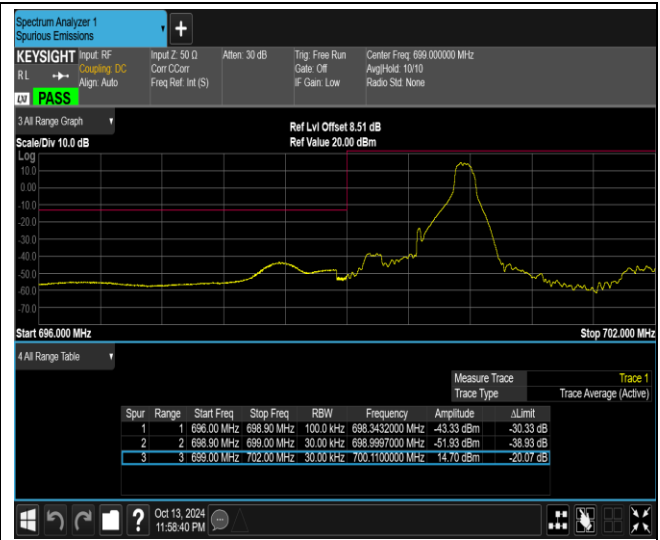

Band12-1.4MHz-16QAM-23173-6RB#0

Band12-1.4MHz-64QAM-23017-1RB#0

Band12-1.4MHz-64QAM-23017-1RB#5

Band12-1.4MHz-64QAM-23017-6RB#0

Band12-1.4MHz-64QAM-23173-1RB#0

Band12-1.4MHz-64QAM-23173-1RB#5

Band12-1.4MHz-64QAM-23173-6RB#0