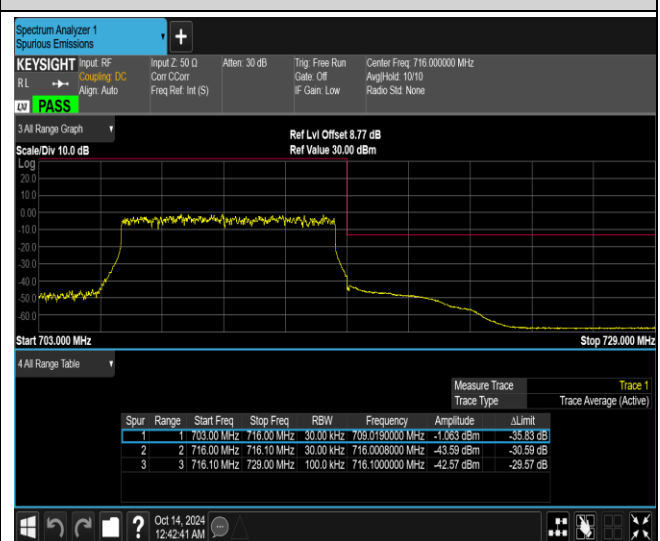

Band12-10MHz-16QAM-23060-1RB#49

Band12-10MHz-16QAM-23060-50RB#0

Band12-10MHz-16QAM-23130-1RB#0

Band12-10MHz-16QAM-23130-1RB#49

Band12-10MHz-16QAM-23130-50RB#0

Band12-10MHz-64QAM-23060-1RB#0

Band12-10MHz-64QAM-23060-1RB#49