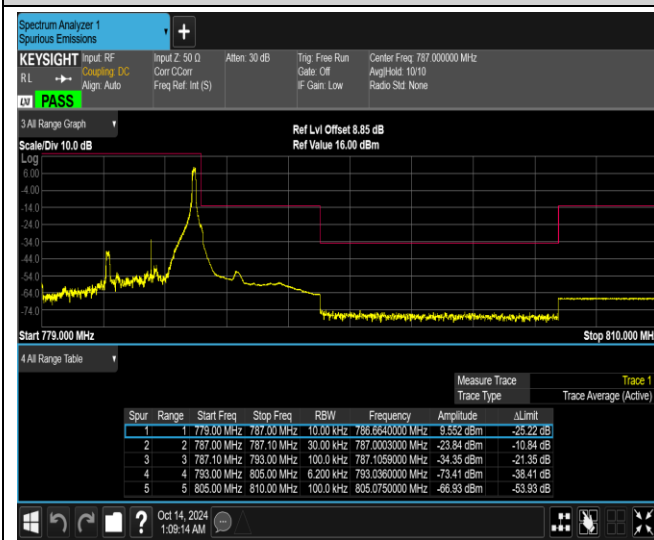

Band13-5MHz-16QAM-23255-1RB#24

Band13-5MHz-64QAM-23205-1RB#0