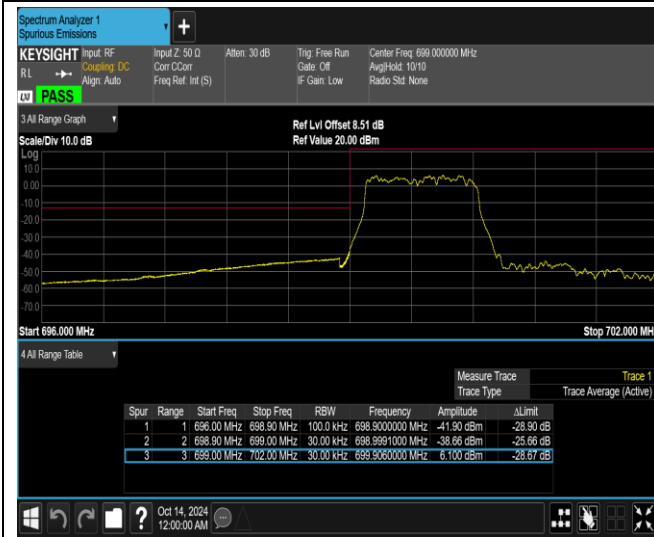

Band12-1.4MHz-16QAM-23173-6RB#0

Band12-1.4MHz-64QAM-23017-1RB#0

Band12-1.4MHz-64QAM-23017-1RB#5

Band12-1.4MHz-64QAM-23017-6RB#0

Band12-1.4MHz-64QAM-23173-1RB#0

Band12-1.4MHz-64QAM-23173-1RB#5

Band12-1.4MHz-64QAM-23173-6RB#0