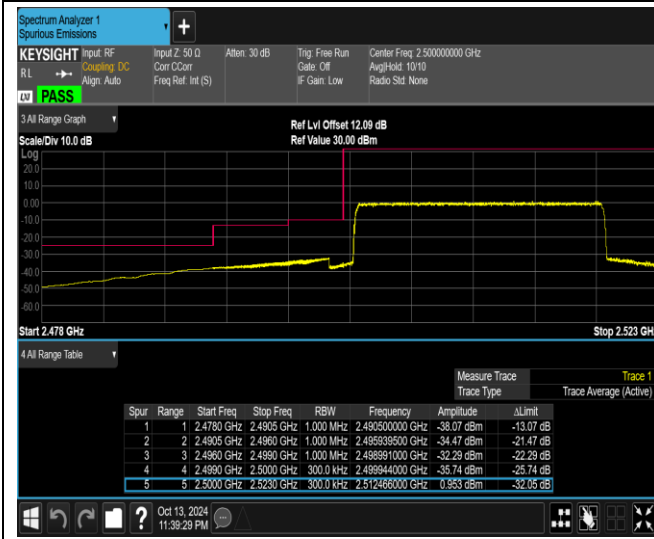

Band7-20MHz-64QAM-20850-100RB#0

Band7-20MHz-64QAM-21350-1RB#99