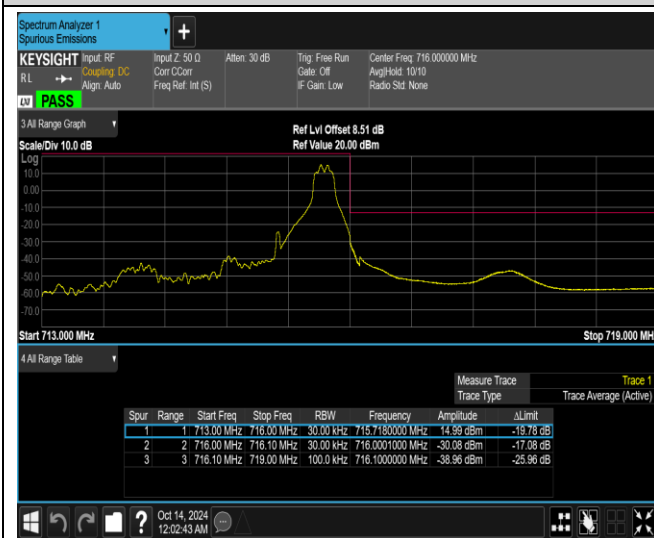

Band12-1.4MHz-16QAM-23173-6RB#0

Band12-1.4MHz-64QAM-23017-1RB#0

Band12-1.4MHz-64QAM-23017-1RB#5

Band12-1.4MHz-64QAM-23017-6RB#0

Band12-1.4MHz-64QAM-23173-1RB#0

Band12-1.4MHz-64QAM-23173-1RB#5

Band12-1.4MHz-64QAM-23173-6RB#0