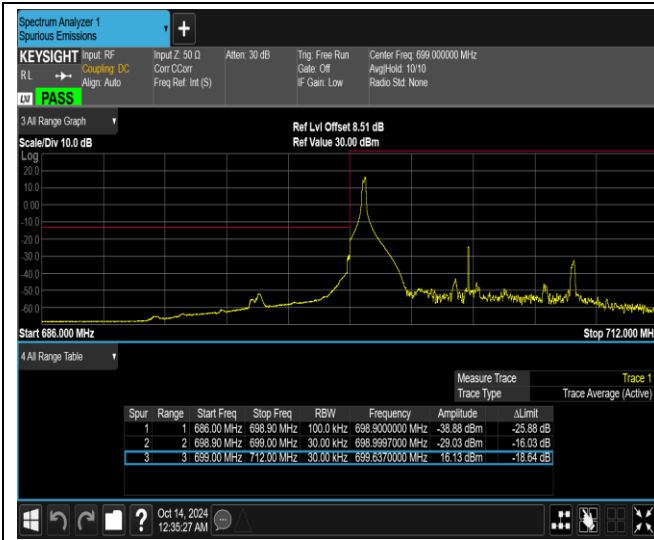

Band12-10MHz-QPSK-23060-1RB#0

Band12-10MHz-QPSK-23060-50RB#0