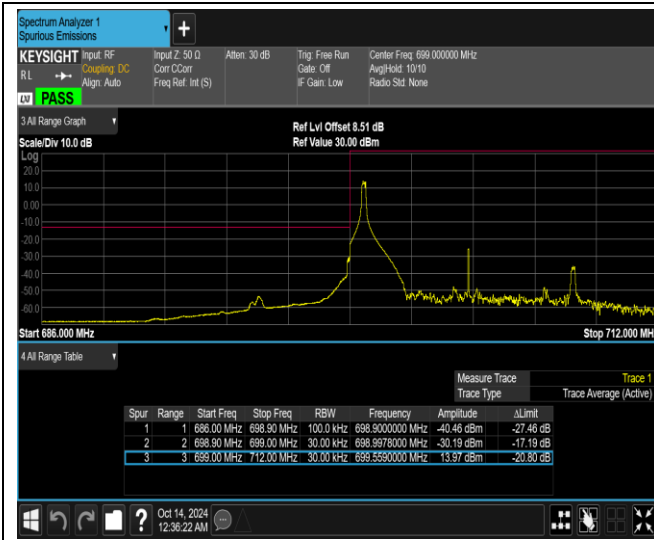

Band12-10MHz-16QAM-23060-1RB#49

Band12-10MHz-16QAM-23060-50RB#0

Band12-10MHz-16QAM-23130-1RB#0

Band12-10MHz-16QAM-23130-1RB#49

Band12-10MHz-16QAM-23130-50RB#0

Band12-10MHz-64QAM-23060-1RB#0

Band12-10MHz-64QAM-23060-1RB#49