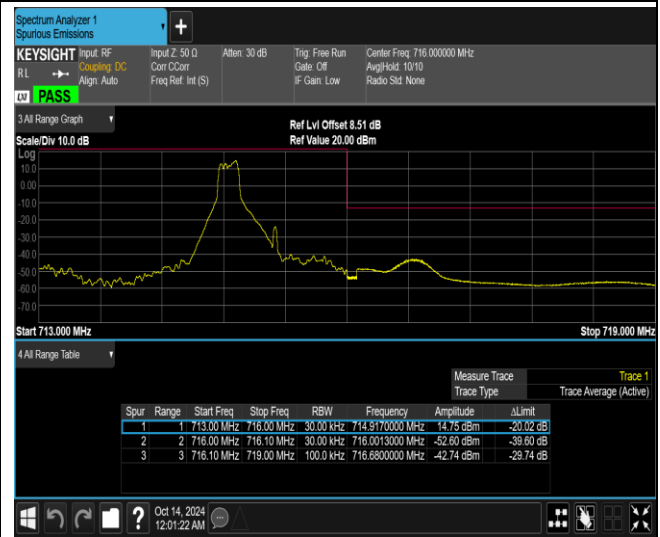

Band12-1.4MHz-16QAM-23173-6RB#0

Band12-1.4MHz-64QAM-23017-1RB#0

Band12-1.4MHz-64QAM-23017-1RB#5

Band12-1.4MHz-64QAM-23017-6RB#0

Band12-1.4MHz-64QAM-23173-1RB#0

Band12-1.4MHz-64QAM-23173-1RB#5

Band12-1.4MHz-64QAM-23173-6RB#0