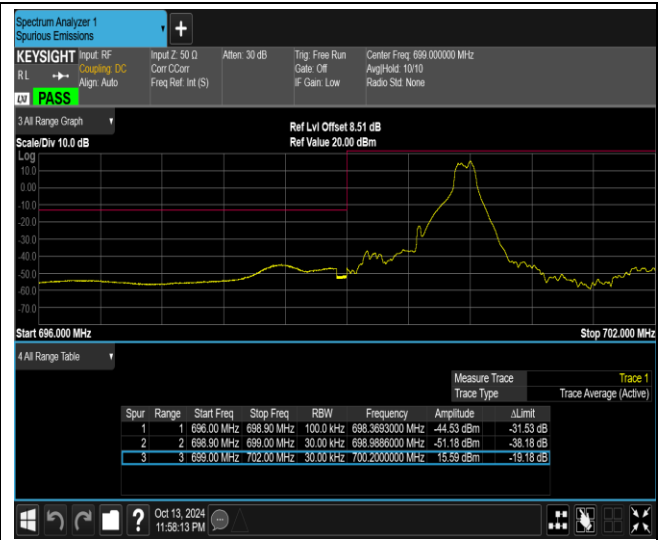

Band12-1.4MHz-QPSK-23173-1RB#5

Band12-1.4MHz-QPSK-23173-6RB#0

Band12-1.4MHz-16QAM-23017-1RB#0

Band12-1.4MHz-16QAM-23017-1RB#5

Band12-1.4MHz-16QAM-23017-6RB#0

Band12-1.4MHz-16QAM-23173-1RB#0

Band12-1.4MHz-16QAM-23173-1RB#5