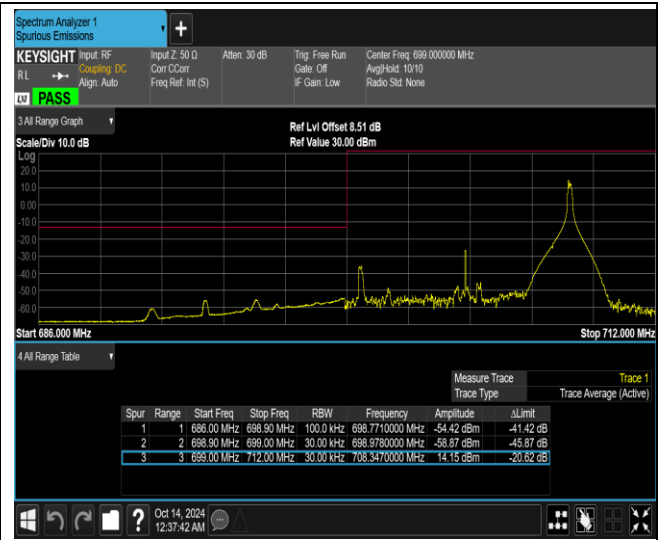

Band12-10MHz-64QAM-23060-1RB#49

Band12-10MHz-64QAM-23130-1RB#0