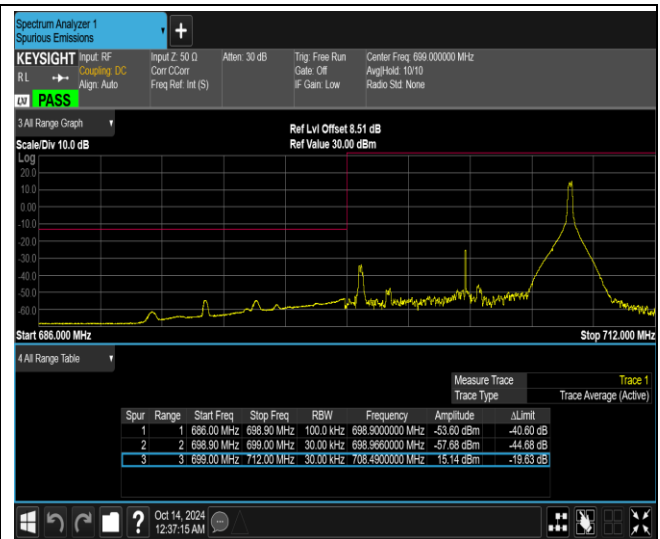

Band12-10MHz-16QAM-23060-1RB#49

Band12-10MHz-16QAM-23130-1RB#0