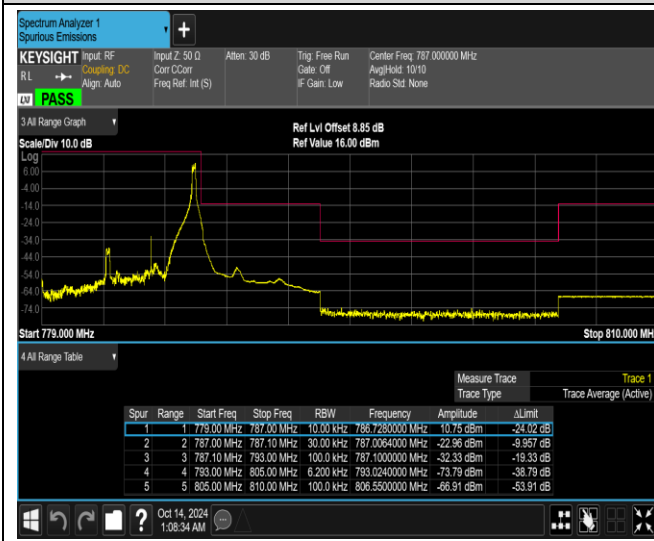

Band13-5MHz-QPSK-23255-1RB#24

Band13-5MHz-16QAM-23205-1RB#0