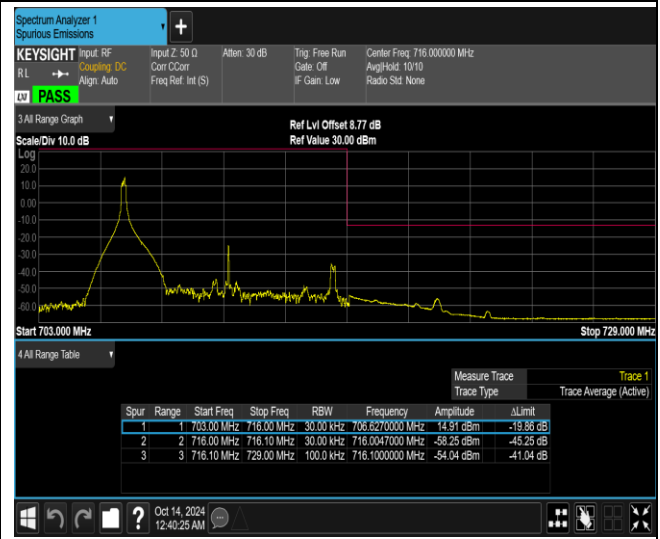

Band12-10MHz-64QAM-23130-1RB#0

Band12-10MHz-64QAM-23130-50RB#0