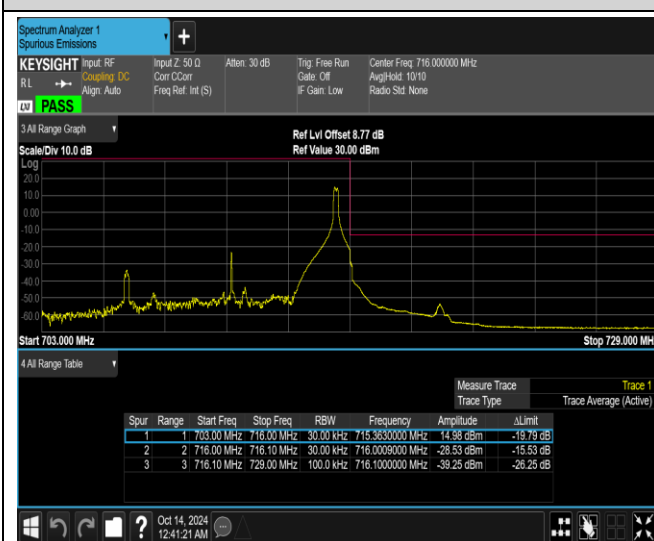

Band12-10MHz-16QAM-23060-1RB#49

Band12-10MHz-16QAM-23060-50RB#0

Band12-10MHz-16QAM-23130-1RB#0

Band12-10MHz-16QAM-23130-1RB#49

Band12-10MHz-16QAM-23130-50RB#0

Band12-10MHz-64QAM-23060-1RB#0

Band12-10MHz-64QAM-23060-1RB#49