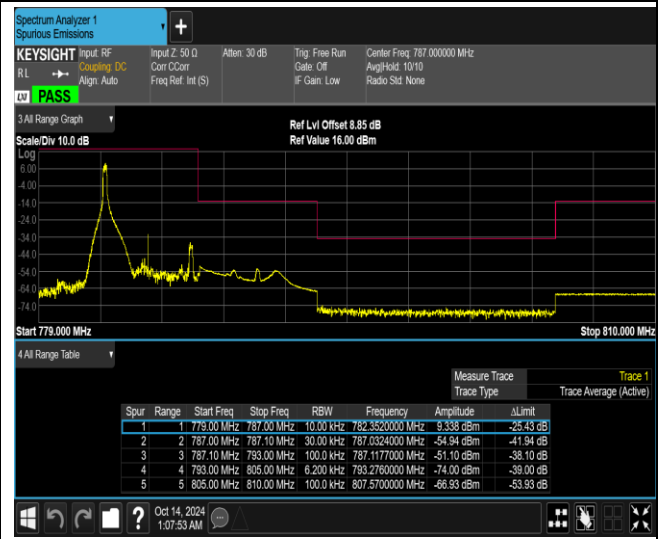

Band13-5MHz-16QAM-23255-1RB#24

Band13-5MHz-16QAM-23255-25RB#0

Band13-5MHz-64QAM-23205-1RB#0

Band13-5MHz-64QAM-23205-1RB#24

Band13-5MHz-64QAM-23205-25RB#0

Band13-5MHz-64QAM-23255-1RB#0

Band13-5MHz-64QAM-23255-1RB#24