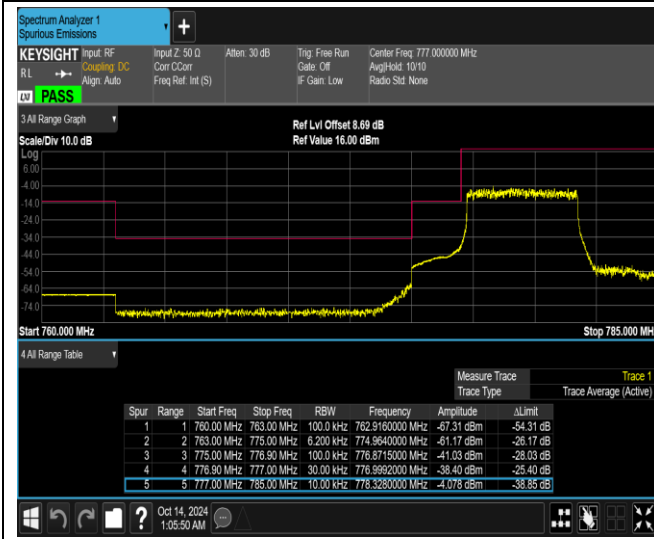

Band13-5MHz-16QAM-23255-1RB#24

Band13-5MHz-16QAM-23255-25RB#0

Band13-5MHz-64QAM-23205-1RB#0

Band13-5MHz-64QAM-23205-1RB#24

Band13-5MHz-64QAM-23205-25RB#0

Band13-5MHz-64QAM-23255-1RB#0

Band13-5MHz-64QAM-23255-1RB#24