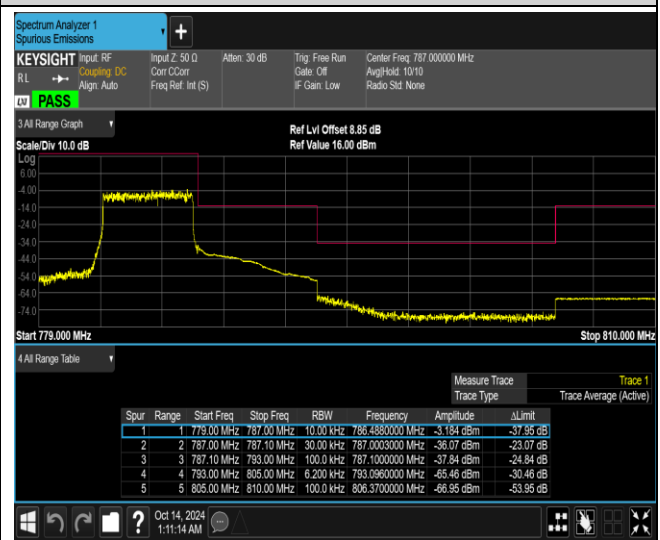

Band13-5MHz-16QAM-23255-25RB#0

Band13-5MHz-64QAM-23205-1RB#24