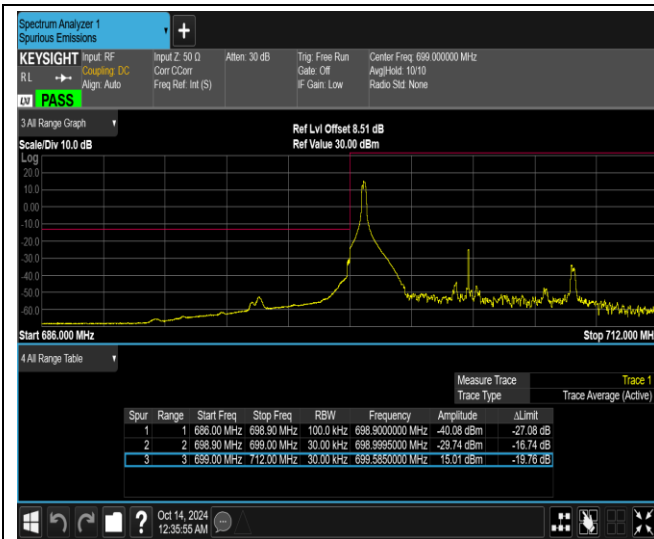

Band12-10MHz-16QAM-23060-1RB#0

Band12-10MHz-16QAM-23060-50RB#0