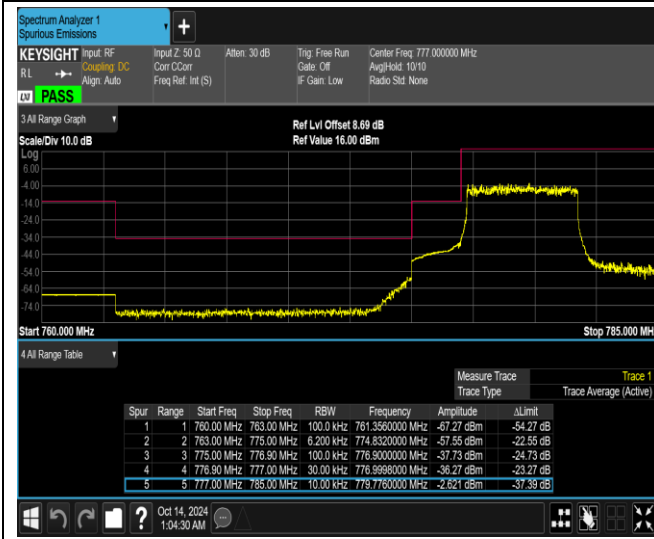

Band13-5MHz-QPSK-23205-25RB#0

Band13-5MHz-QPSK-23255-1RB#24