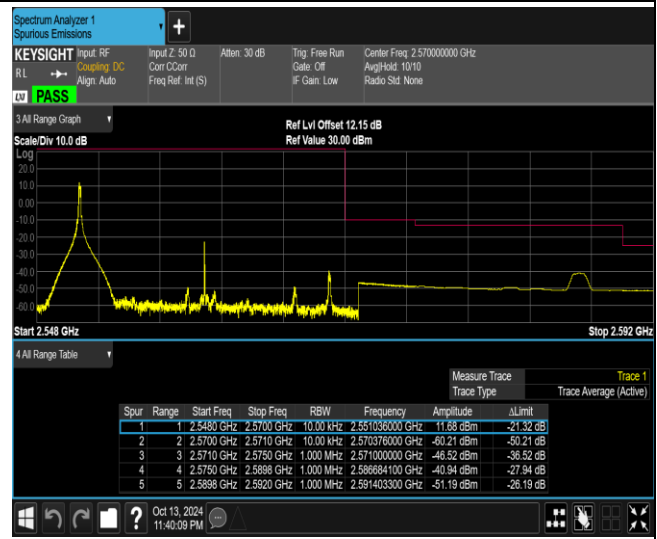

Band7-20MHz-64QAM-21350-1RB#0

Band7-20MHz-64QAM-21350-100RB#0