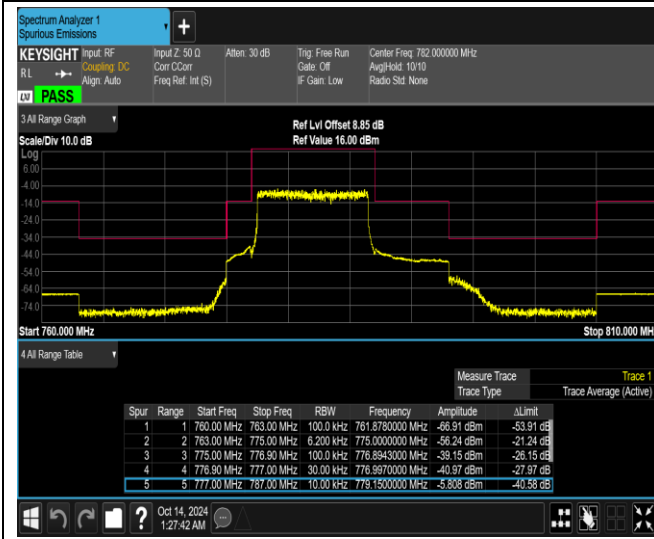

Band13-10MHz-QPSK-23230-50RB#0

Band13-10MHz-16QAM-23230-1RB#49