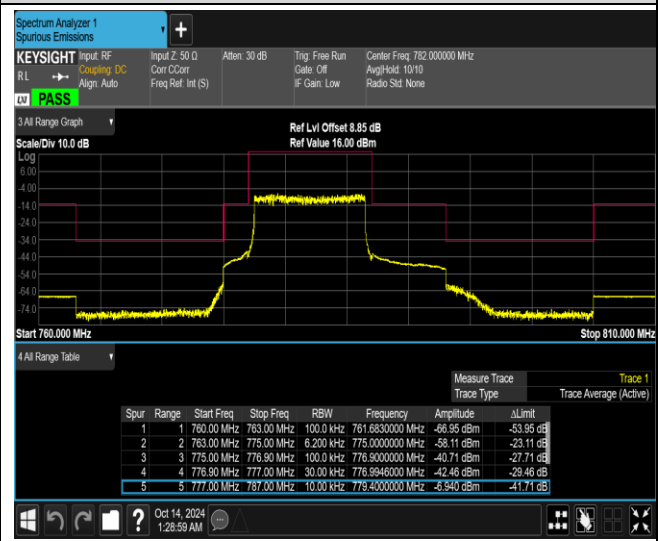

Band13-10MHz-64QAM-23230-1RB#0

Band13-10MHz-64QAM-23230-1RB#49