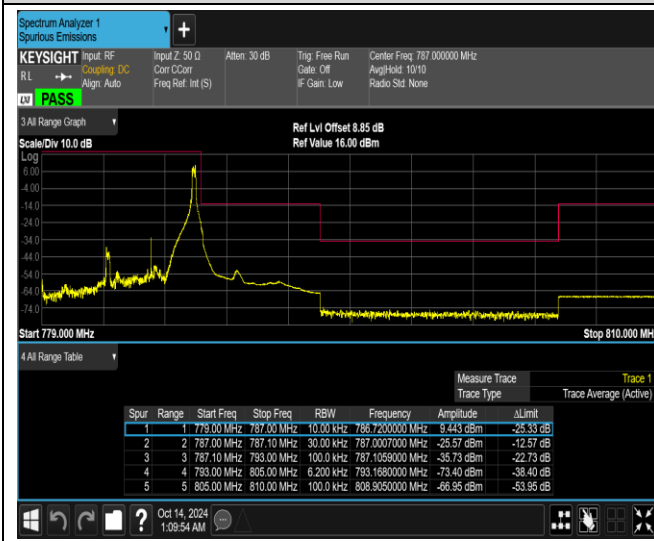

Band13-5MHz-64QAM-23255-1RB#24

Band13-10MHz-QPSK-23230-1RB#0