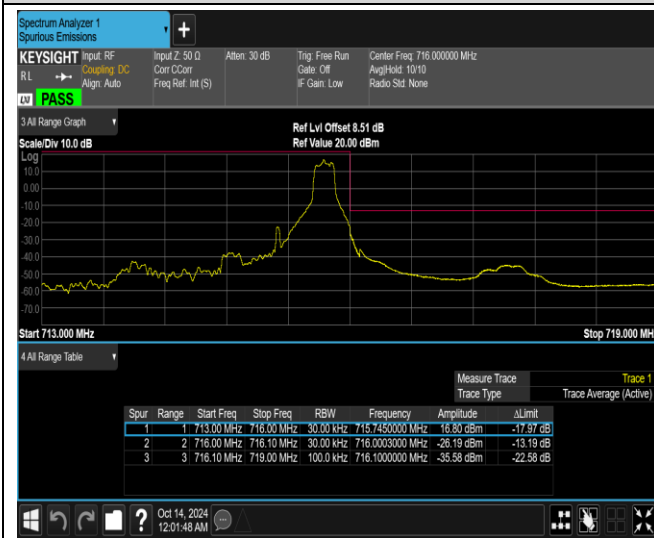

Band12-1.4MHz-QPSK-23173-1RB#5

Band12-1.4MHz-16QAM-23017-1RB#0