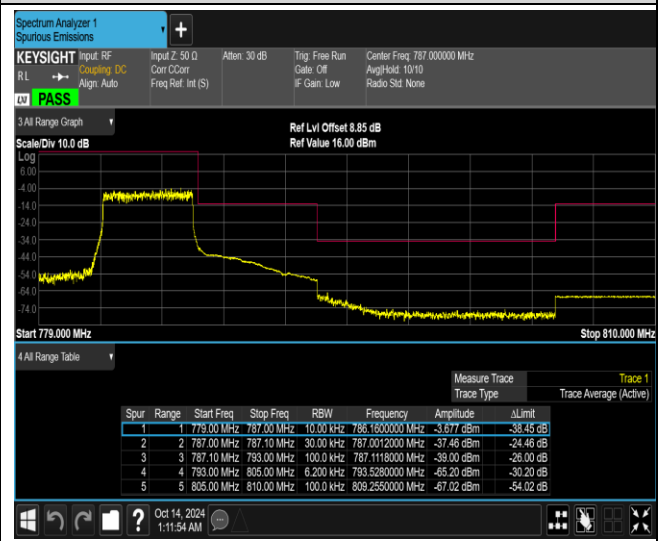

Band13-5MHz-64QAM-23255-25RB#0

Band13-10MHz-QPSK-23230-1RB#49