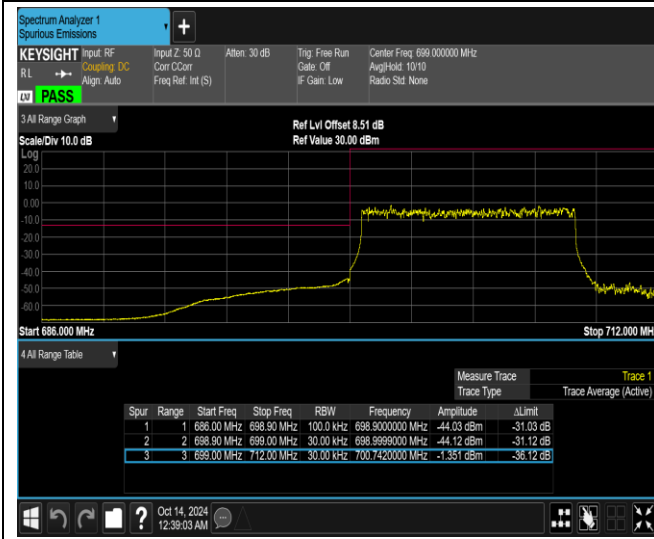

Band12-10MHz-64QAM-23060-50RB#0

Band12-10MHz-64QAM-23130-1RB#49