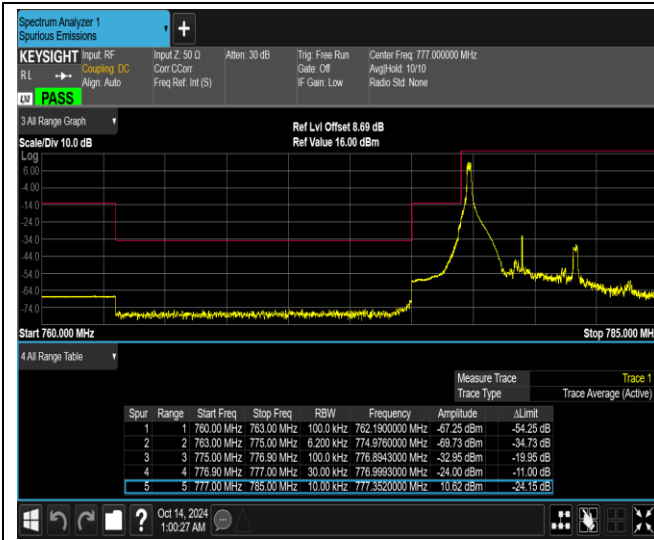

Band12-10MHz-64QAM-23060-50RB#0

Band12-10MHz-64QAM-23130-1RB#0

Band12-10MHz-64QAM-23130-1RB#49

Band12-10MHz-64QAM-23130-50RB#0

Band13-5MHz-QPSK-23205-1RB#0

Band13-5MHz-QPSK-23205-1RB#24

Band13-5MHz-QPSK-23205-25RB#0