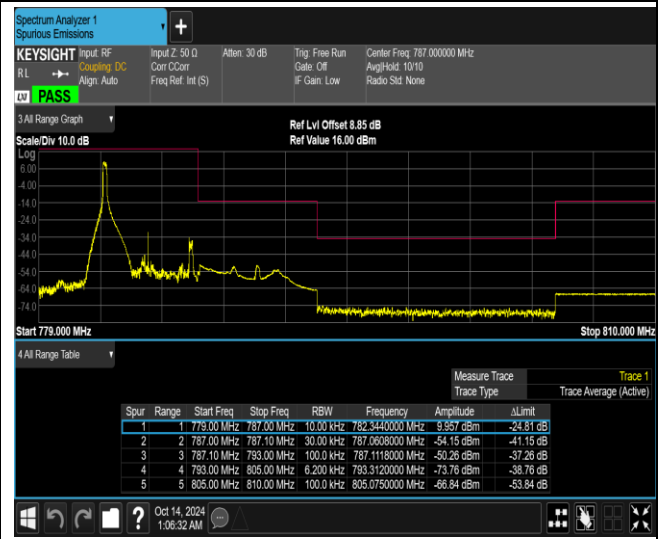

Band13-5MHz-QPSK-23255-1RB#0

Band13-5MHz-QPSK-23255-25RB#0