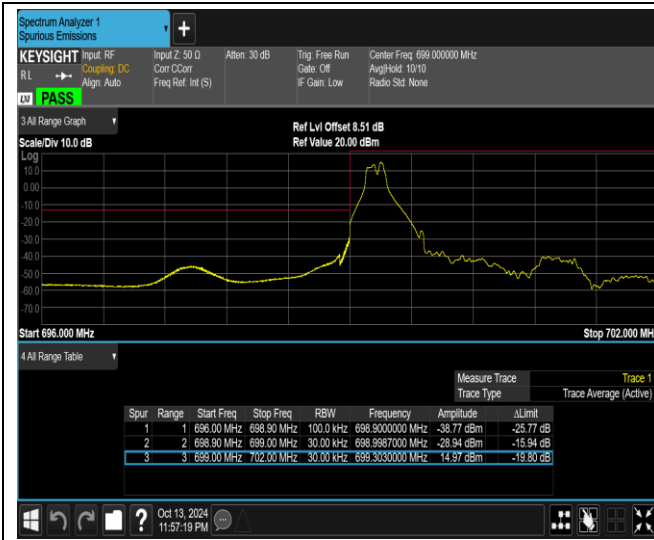

Band12-1.4MHz-64QAM-23017-1RB#0

Band12-1.4MHz-64QAM-23017-6RB#0