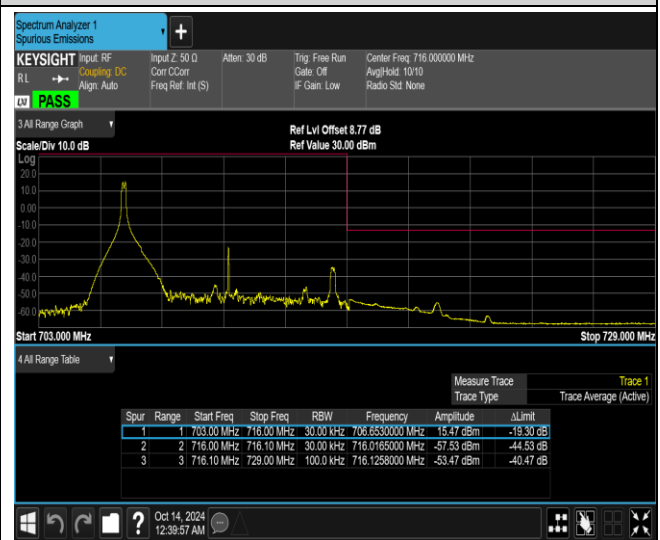

Band12-10MHz-16QAM-23060-1RB#49

Band12-10MHz-16QAM-23060-50RB#0

Band12-10MHz-16QAM-23130-1RB#0

Band12-10MHz-16QAM-23130-1RB#49

Band12-10MHz-16QAM-23130-50RB#0

Band12-10MHz-64QAM-23060-1RB#0

Band12-10MHz-64QAM-23060-1RB#49