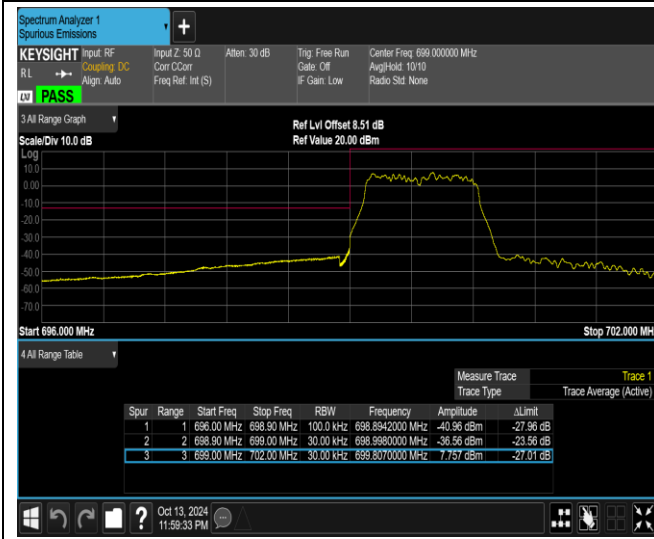

Band12-1.4MHz-QPSK-23173-1RB#5

Band12-1.4MHz-QPSK-23173-6RB#0

Band12-1.4MHz-16QAM-23017-1RB#0

Band12-1.4MHz-16QAM-23017-1RB#5

Band12-1.4MHz-16QAM-23017-6RB#0

Band12-1.4MHz-16QAM-23173-1RB#0

Band12-1.4MHz-16QAM-23173-1RB#5