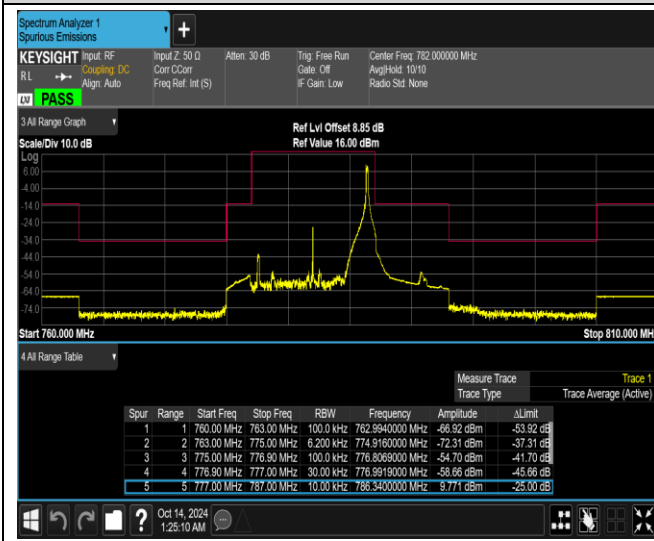

Band13-10MHz-64QAM-23230-1RB#0

Band13-10MHz-64QAM-23230-1RB#49