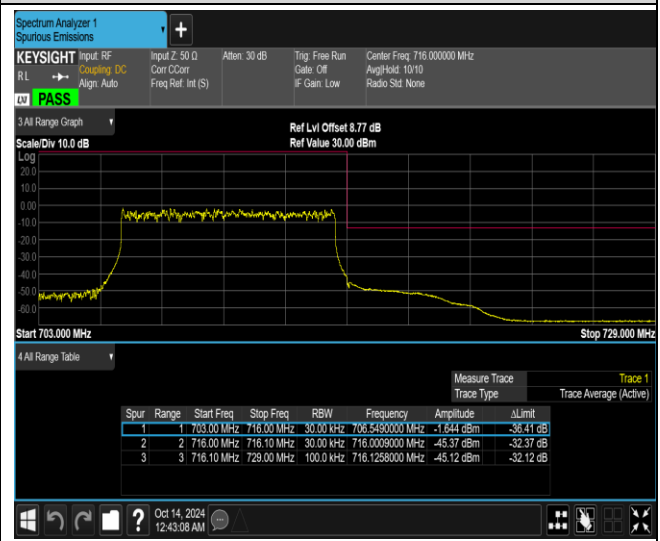

Band12-10MHz-64QAM-23060-50RB#0

Band12-10MHz-64QAM-23130-1RB#0

Band12-10MHz-64QAM-23130-1RB#49

Band12-10MHz-64QAM-23130-50RB#0

Band13-5MHz-QPSK-23205-1RB#0

Band13-5MHz-QPSK-23205-1RB#24

Band13-5MHz-QPSK-23205-25RB#0