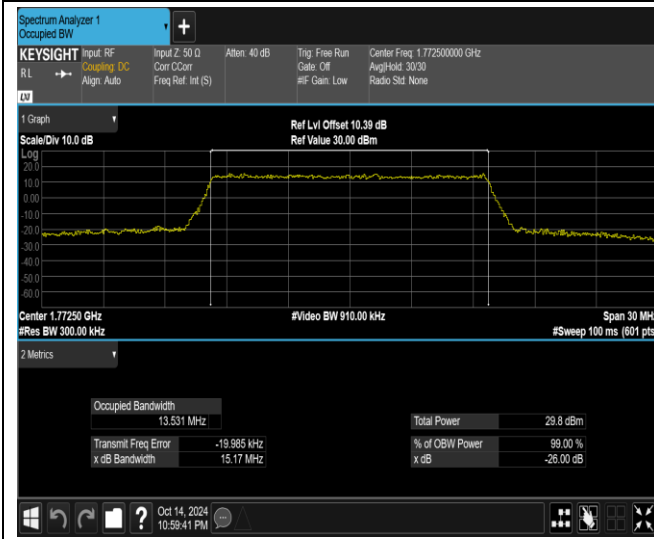

Band66-15MHz-16QAM-132597-75RB#0

Band66-15MHz-64QAM-132047-75RB#0

Band66-15MHz-64QAM-132322-75RB#0

Band66-15MHz-64QAM-132597-75RB#0

Band66-20MHz-QPSK-132072-100RB#0

Band66-20MHz-QPSK-132322-100RB#0

Band66-20MHz-QPSK-132572-100RB#0