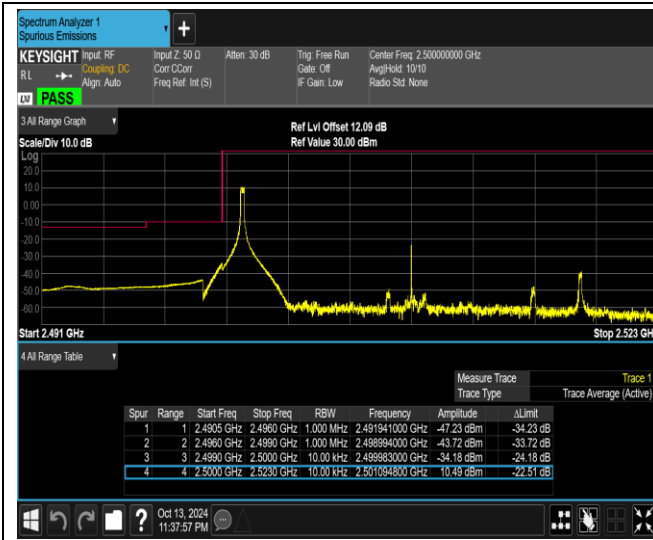

Band7-5MHz-16QAM-20775-1RB#24

Band7-5MHz-64QAM-20775-25RB#0

Band7-5MHz-64QAM-21425-1RB#0

Band7-5MHz-64QAM-21425-1RB#24

Band7-5MHz-64QAM-21425-25RB#0

Band7-20MHz-QPSK-20850-1RB#0

Band7-20MHz-QPSK-20850-1RB#99