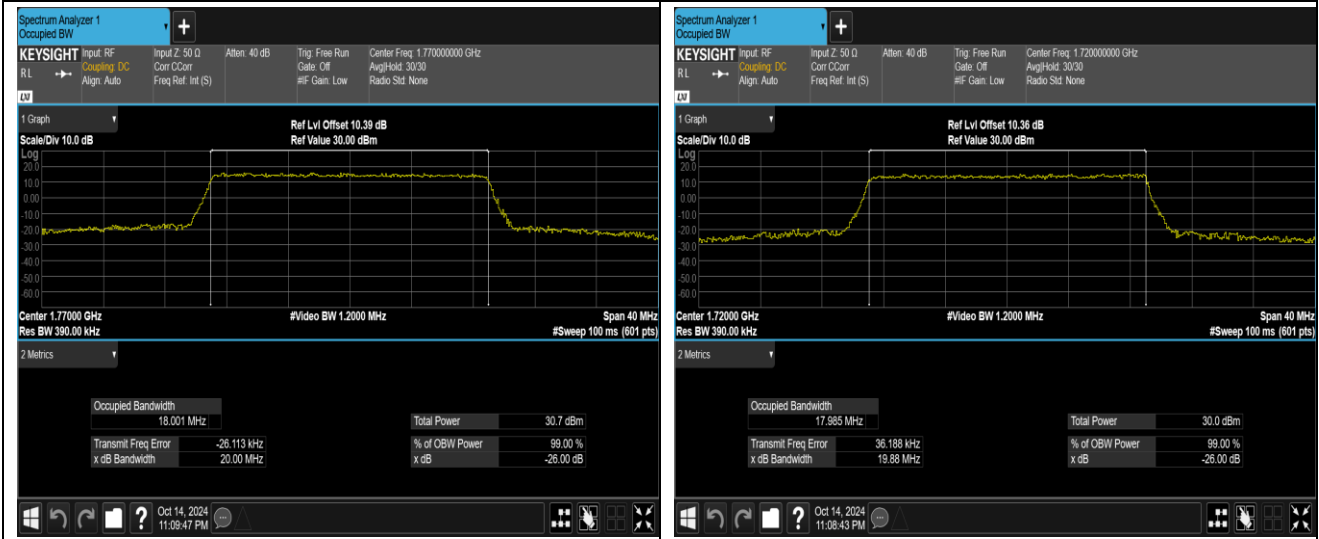

Band66-20MHz-QPSK-132572-100RB#0

Band66-20MHz-16QAM-132072-100RB#0