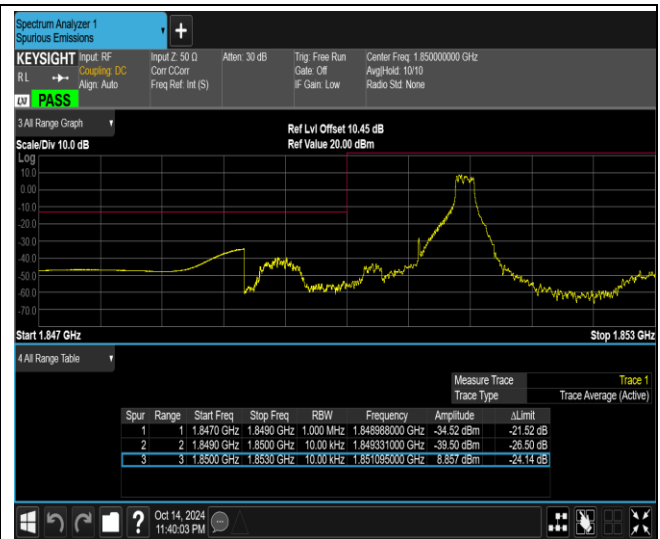

Remark: All bandwidth and all modulation had been tested, but only the worst case data displayed in this report.

## Test Graphs

Band2-1.4MHz-64QAM-18607-6RB#0

Band2-1.4MHz-64QAM-19193-1RB#0

Band2-1.4MHz-64QAM-19193-1RB#5

Band2-1.4MHz-64QAM-19193-6RB#0

Band2-20MHz-QPSK-18700-1RB#0

Band2-20MHz-QPSK-18700-1RB#99

Band2-20MHz-QPSK-18700-100RB#0