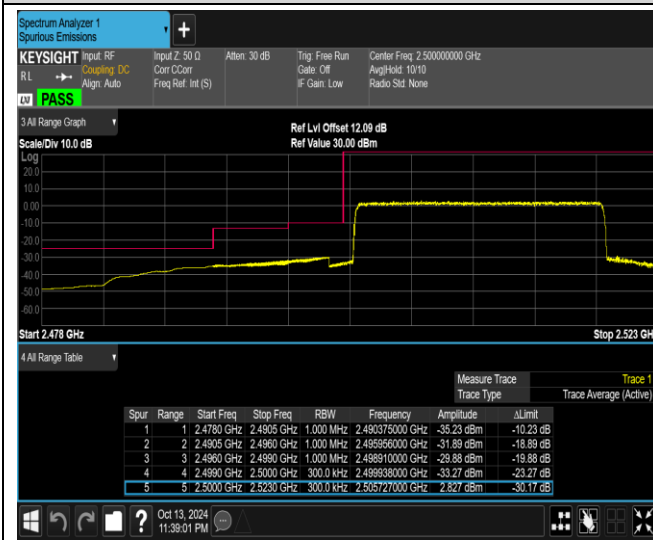

Band7-20MHz-QPSK-20850-100RB#0