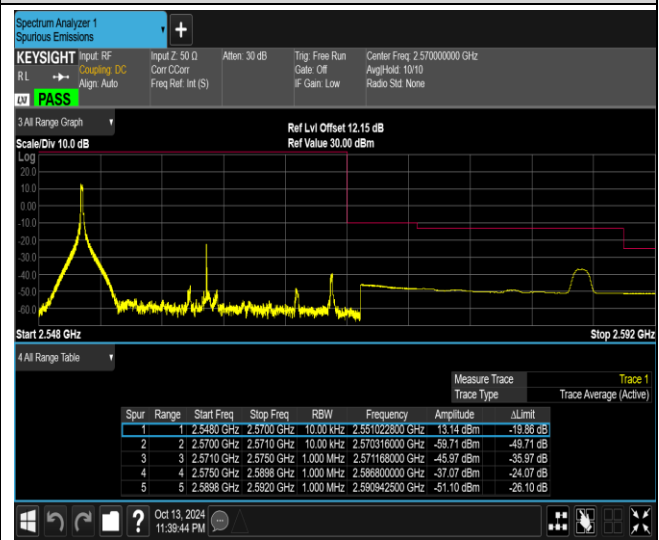

Band7-20MHz-QPSK-21350-1RB#0