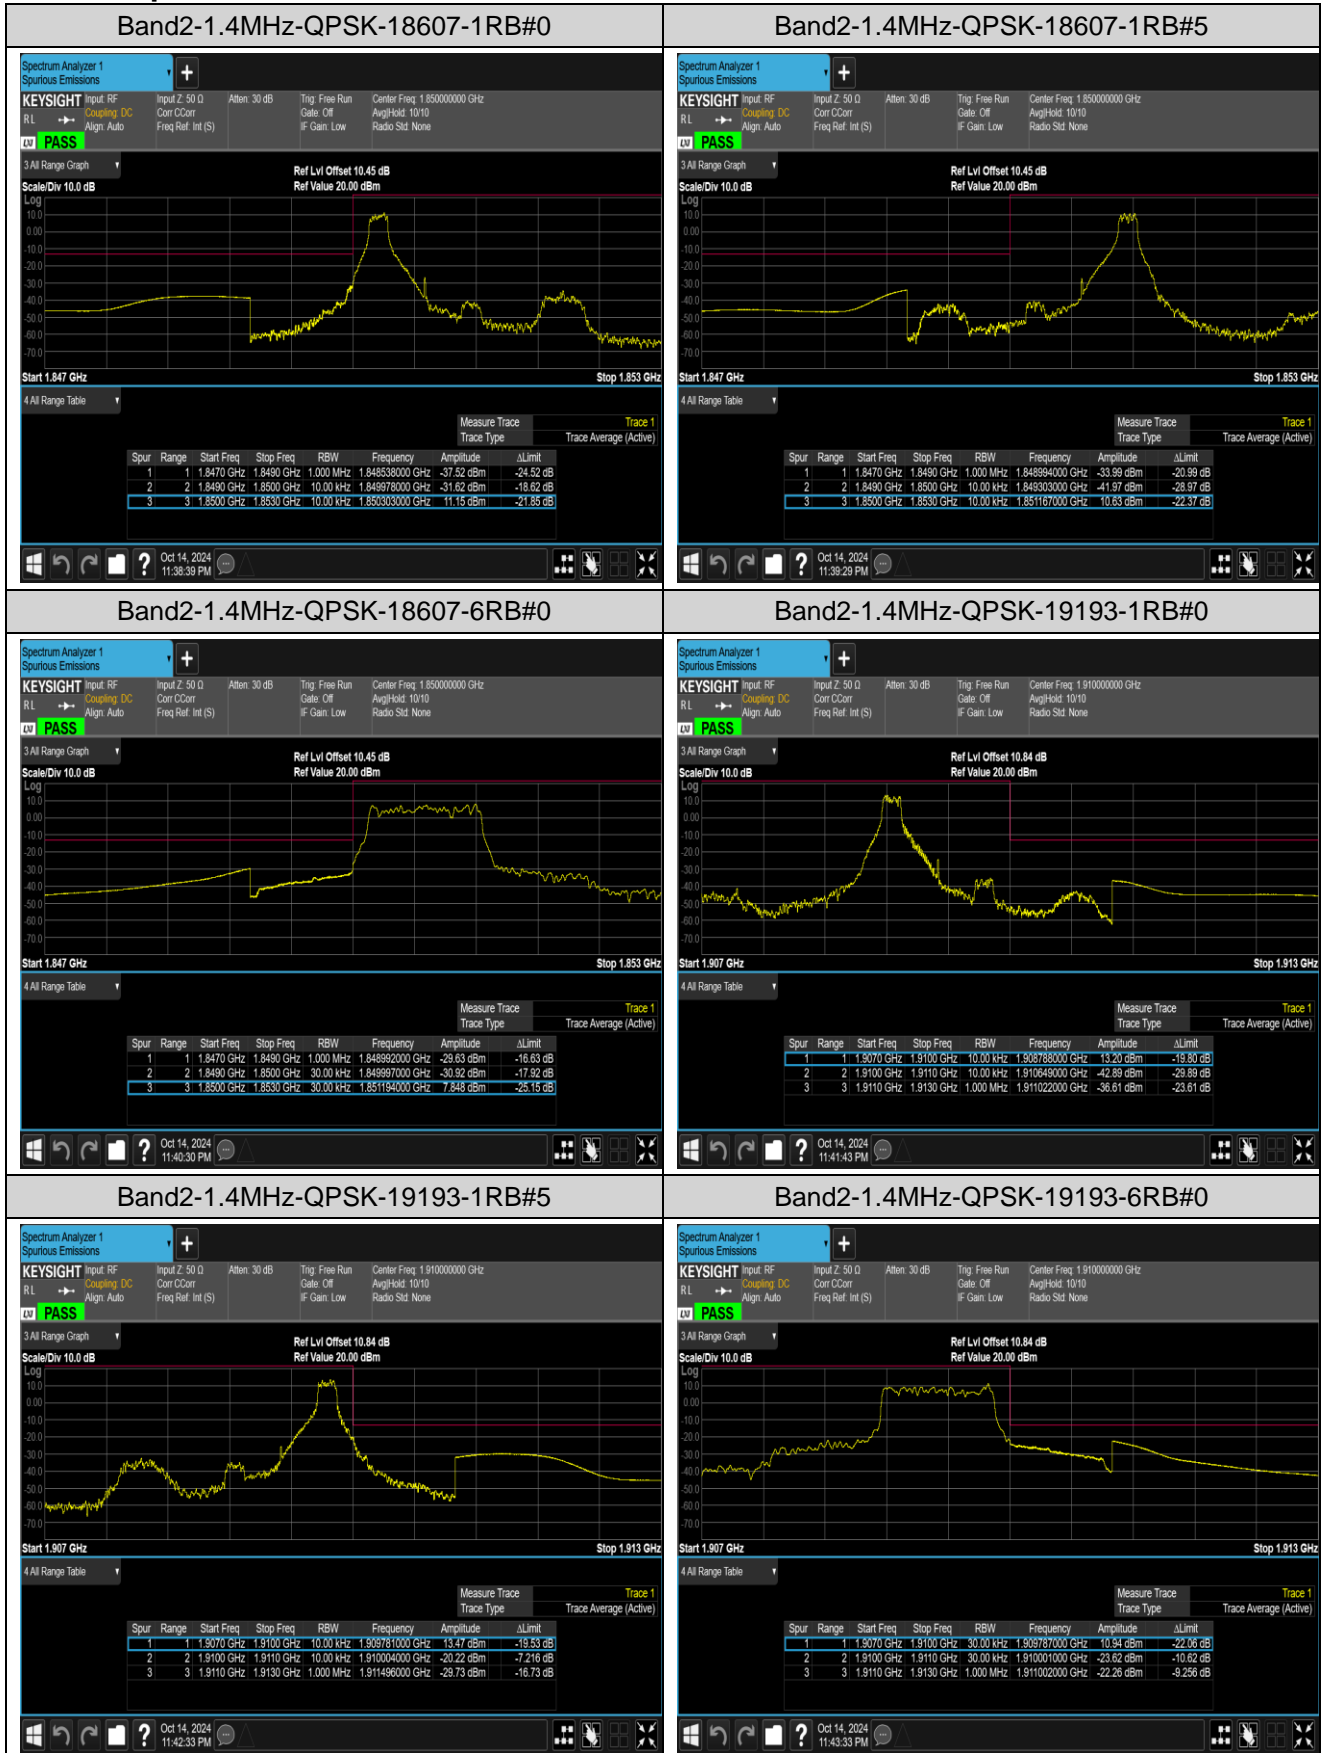

Test Graphs