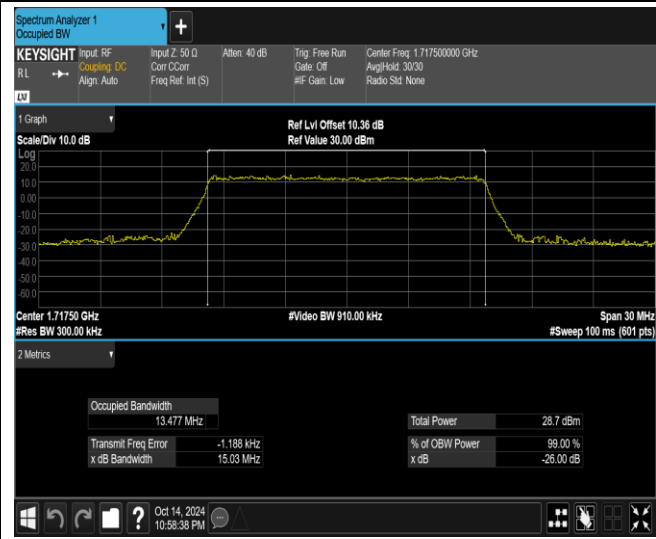

Band66-15MHz-16QAM-132597-75RB#0

Band66-15MHz-64QAM-132047-75RB#0

Band66-15MHz-64QAM-132322-75RB#0

Band66-15MHz-64QAM-132597-75RB#0

Band66-20MHz-QPSK-132072-100RB#0

Band66-20MHz-QPSK-132322-100RB#0

Band66-20MHz-QPSK-132572-100RB#0