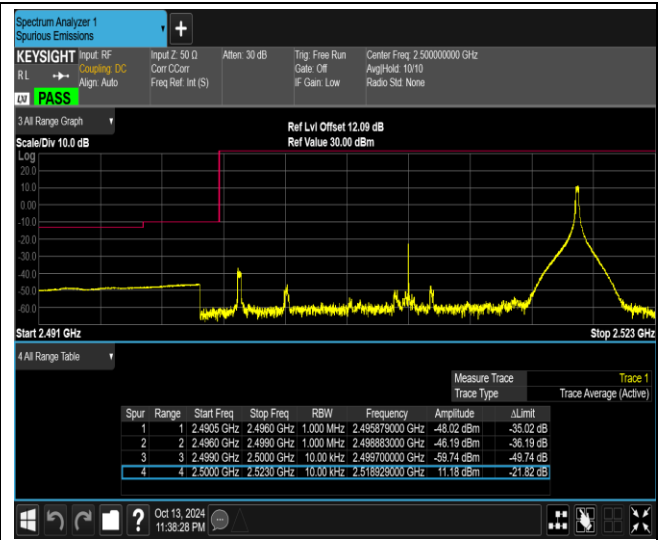

Band7-20MHz-QPSK-20850-1RB#99