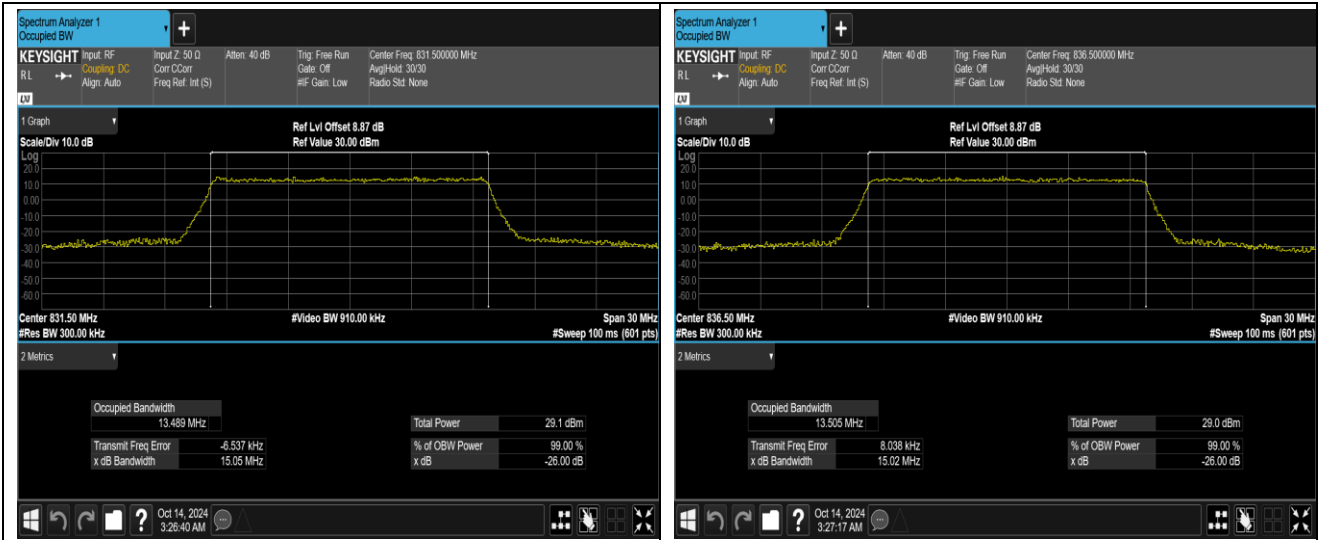

Band26-15MHz-QPSK-26965-75RB#0

Band26-15MHz-16QAM-26865-75RB#0

Band26-15MHz-16QAM-26915-75RB#0

Band26-15MHz-16QAM-26965-75RB#0

Band26-15MHz-64QAM-26865-75RB#0

Band26-15MHz-64QAM-26915-75RB#0

Band26-15MHz-64QAM-26965-75RB#0