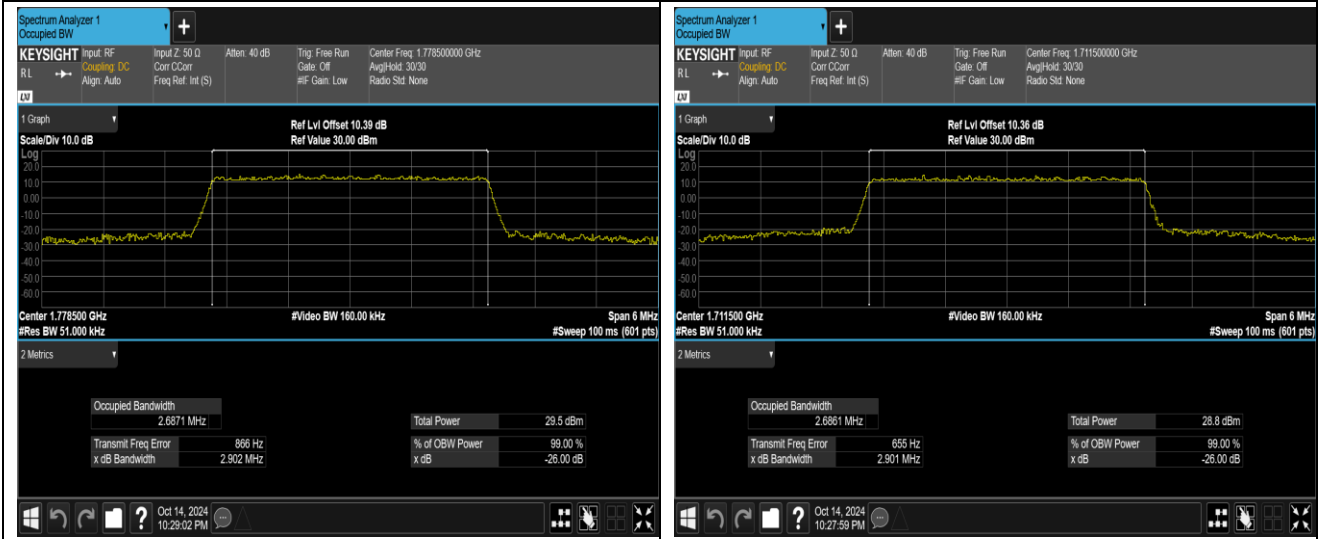

Band66-3MHz-QPSK-132657-15RB#0

Band66-3MHz-16QAM-131987-15RB#0

Band66-3MHz-16QAM-132322-15RB#0

Band66-3MHz-16QAM-132657-15RB#0