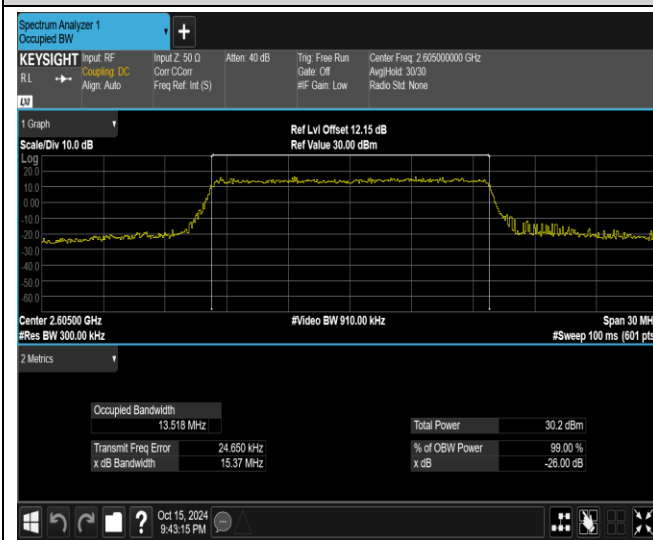

Band41-10MHz-16QAM-41190-50RB#0

Band41-10MHz-64QAM-40290-50RB#0

Band41-10MHz-64QAM-40740-50RB#0

Band41-15MHz-16QAM-41165-75RB#0

Band41-15MHz-64QAM-40315-75RB#0

Band41-15MHz-64QAM-40740-75RB#0

Band41-15MHz-64QAM-41165-75RB#0