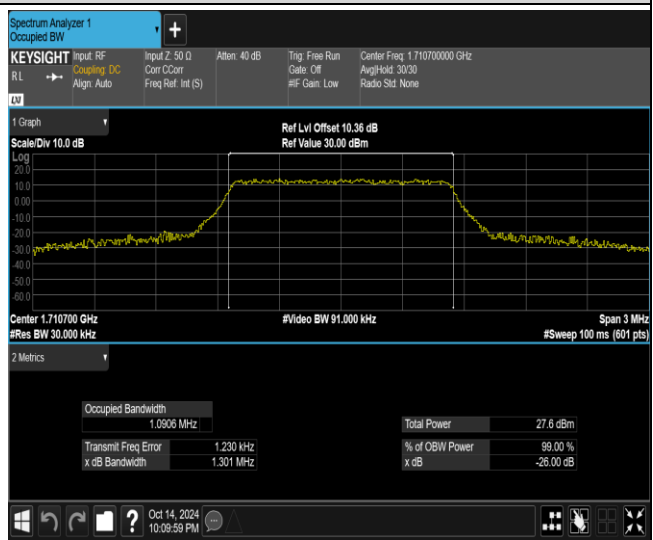

Band41-20MHz-64QAM-40740-100RB#0

Band66-1.4MHz-16QAM-132665-6RB#0

Band66-1.4MHz-64QAM-131979-6RB#0

Band66-1.4MHz-64QAM-132322-6RB#0

Band66-1.4MHz-64QAM-132665-6RB#0

Band66-3MHz-QPSK-131987-15RB#0

Band66-3MHz-QPSK-132322-15RB#0