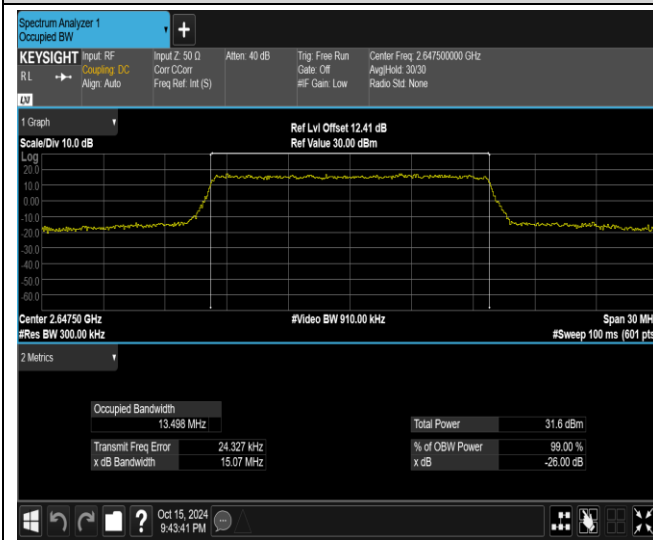

Band41-10MHz-16QAM-41190-50RB#0

Band41-10MHz-64QAM-40290-50RB#0

Band41-10MHz-64QAM-40740-50RB#0

Band41-15MHz-16QAM-41165-75RB#0

Band41-15MHz-64QAM-40315-75RB#0

Band41-15MHz-64QAM-40740-75RB#0

Band41-15MHz-64QAM-41165-75RB#0