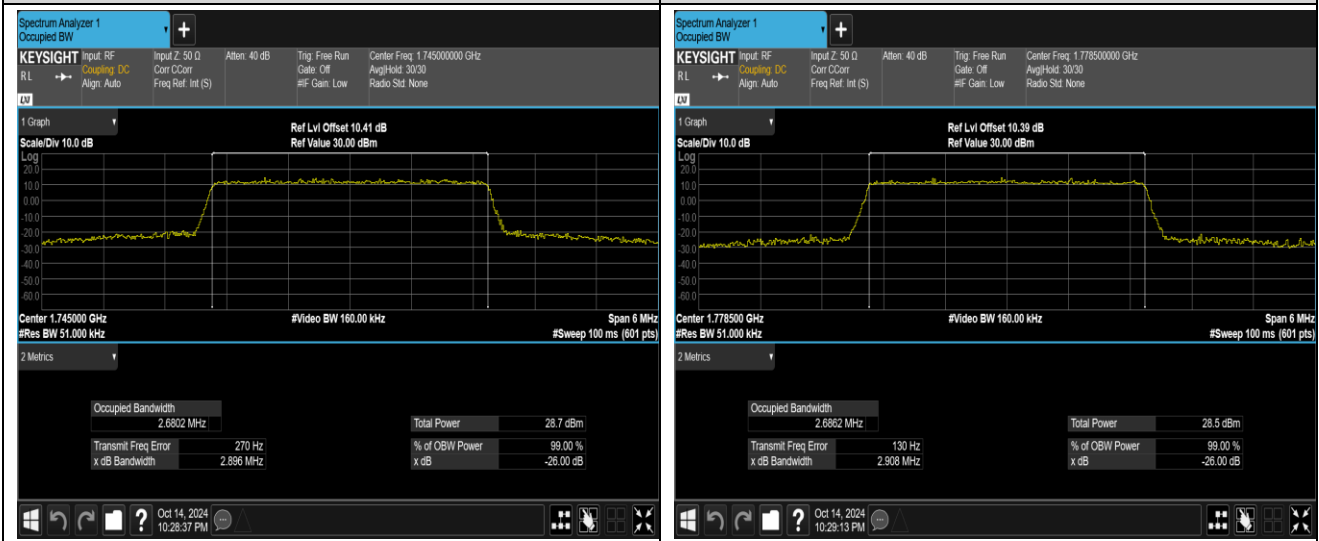

Band66-3MHz-16QAM-132322-15RB#0

Band66-3MHz-16QAM-132657-15RB#0

Band66-3MHz-64QAM-131987-15RB#0

Band66-3MHz-64QAM-132322-15RB#0