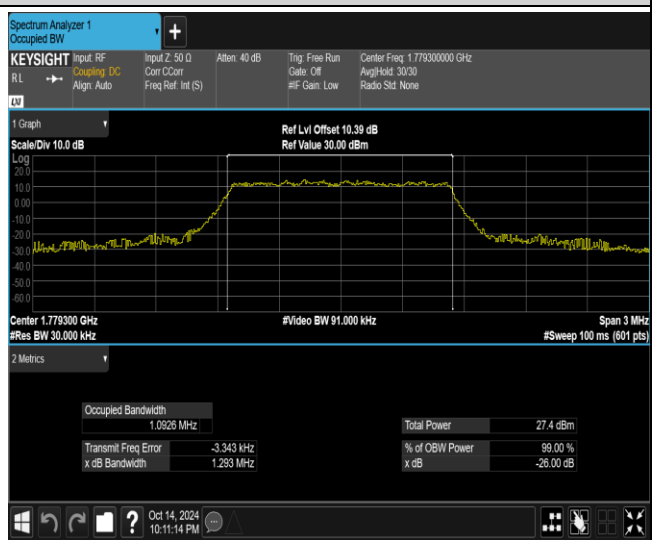

Band41-20MHz-64QAM-40740-100RB#0

Band66-1.4MHz-16QAM-132665-6RB#0

Band66-1.4MHz-64QAM-131979-6RB#0

Band66-1.4MHz-64QAM-132322-6RB#0

Band66-1.4MHz-64QAM-132665-6RB#0

Band66-3MHz-QPSK-131987-15RB#0

Band66-3MHz-QPSK-132322-15RB#0