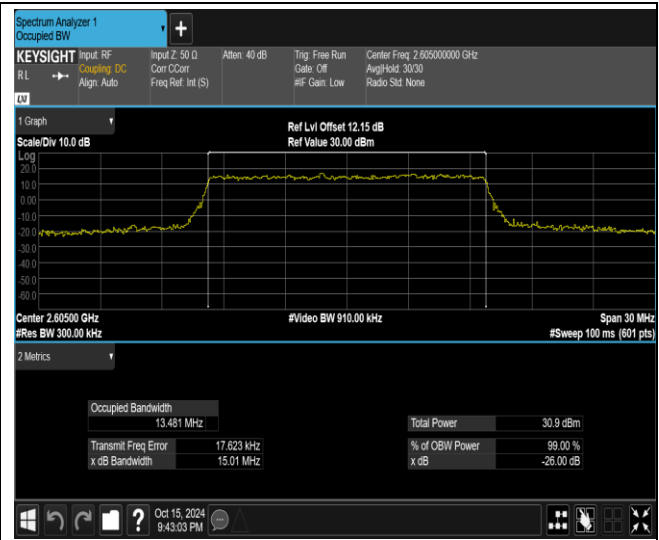

Band41-10MHz-16QAM-41190-50RB#0

Band41-10MHz-64QAM-40290-50RB#0

Band41-10MHz-64QAM-40740-50RB#0

Band41-15MHz-16QAM-41165-75RB#0

Band41-15MHz-64QAM-40315-75RB#0

Band41-15MHz-64QAM-40740-75RB#0

Band41-15MHz-64QAM-41165-75RB#0