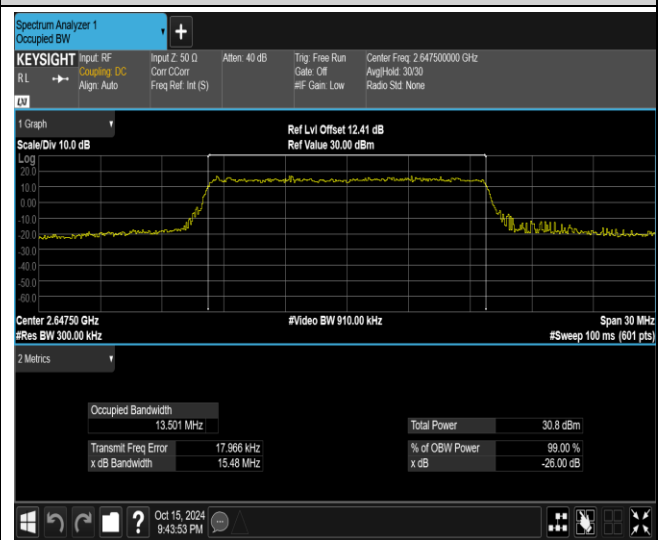

Band41-15MHz-64QAM-41165-75RB#0

Band41-20MHz-QPSK-40740-100RB#0