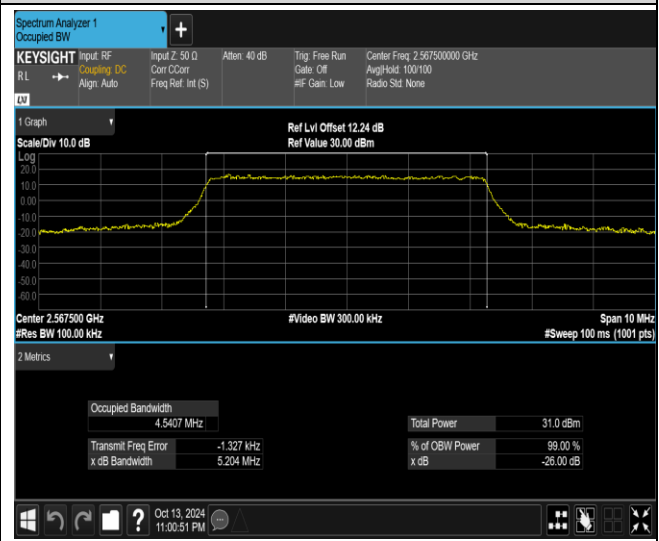

Band7-5MHz-16QAM-21425-25RB#0

Band7-5MHz-64QAM-21100-25RB#0