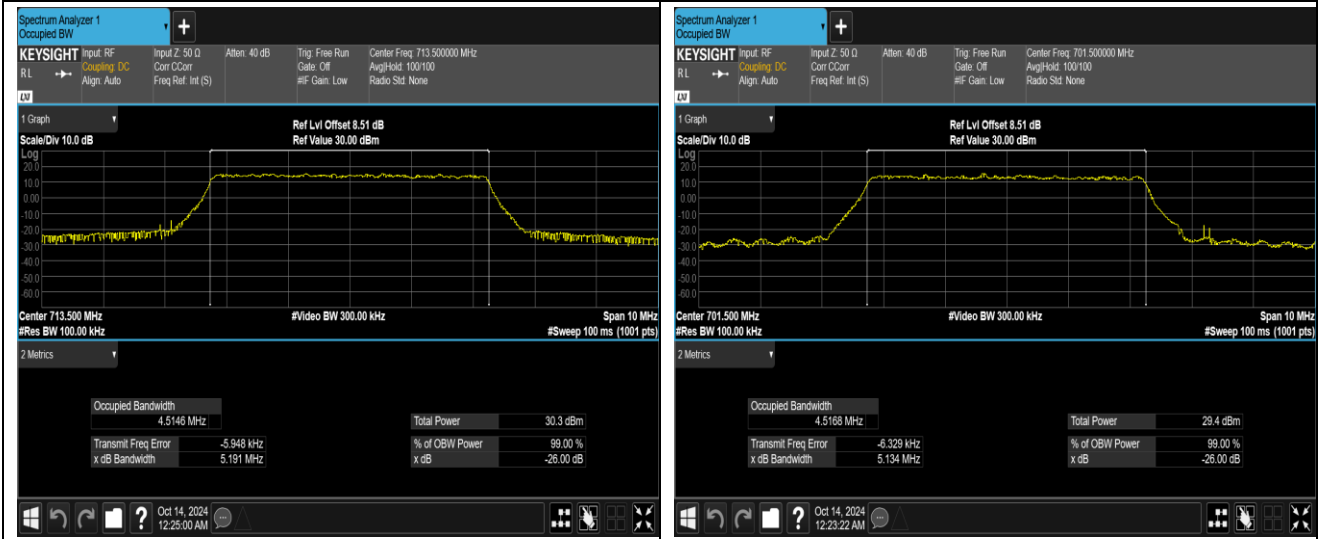

Band12-3MHz-64QAM-23165-15RB#0

Band12-5MHz-QPSK-23035-25RB#0

Band12-5MHz-QPSK-23095-25RB#0

Band12-5MHz-QPSK-23155-25RB#0

Band12-5MHz-16QAM-23035-25RB#0

Band12-5MHz-16QAM-23095-25RB#0

Band12-5MHz-16QAM-23155-25RB#0