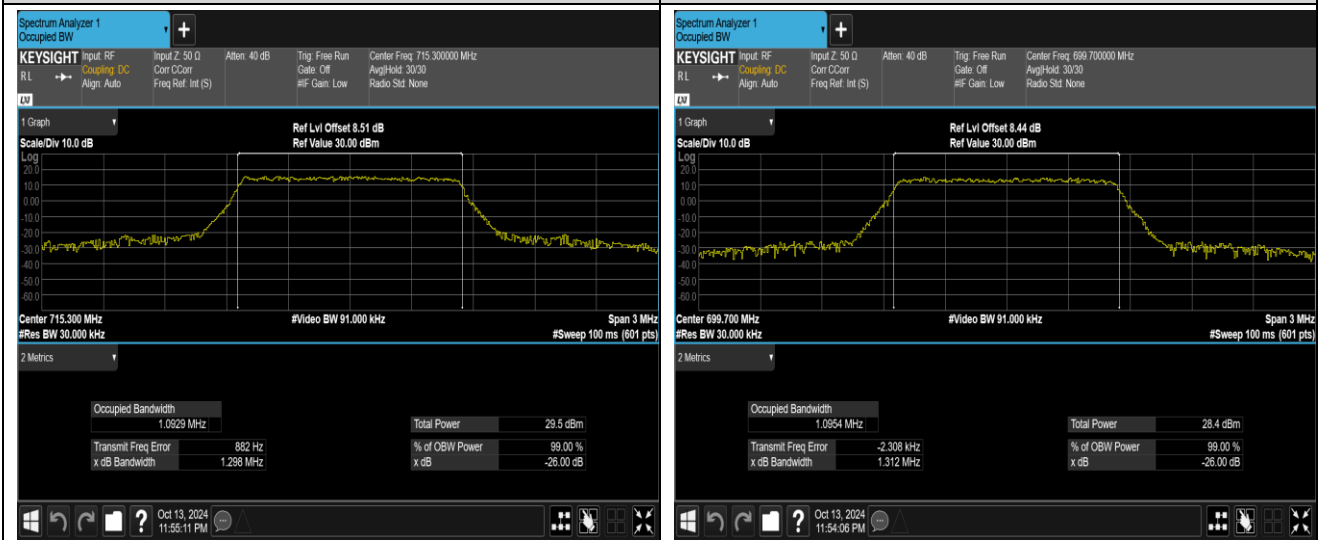

Band12-1.4MHz-QPSK-23173-6RB#0

Band12-1.4MHz-16QAM-23017-6RB#0

Band12-1.4MHz-16QAM-23095-6RB#0

Band12-1.4MHz-16QAM-23173-6RB#0