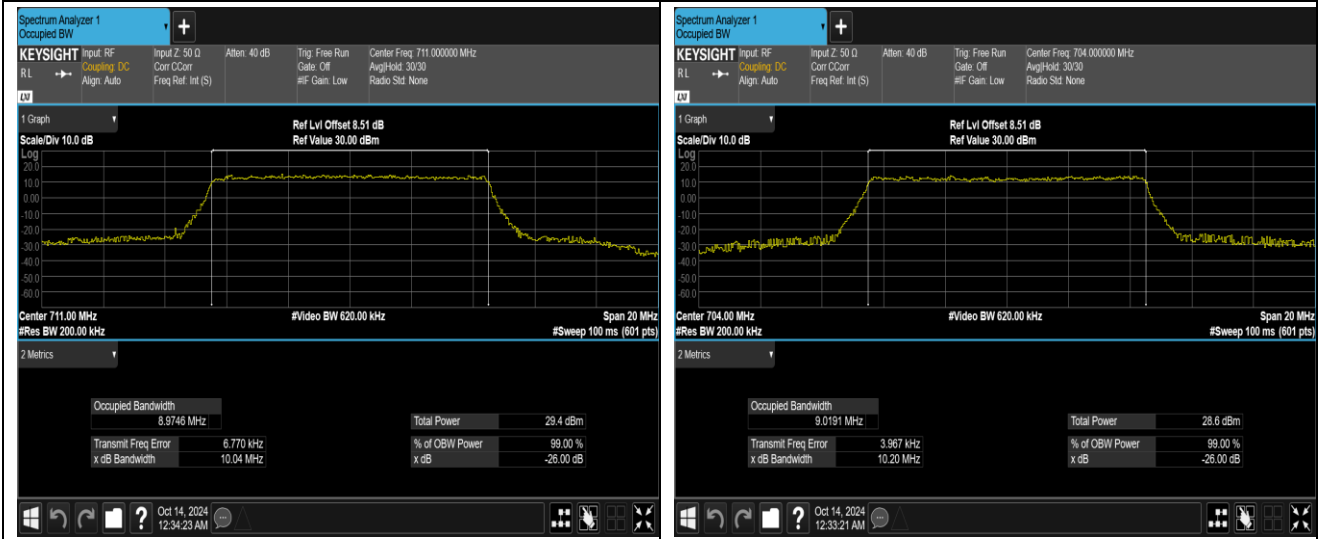

Band12-10MHz-16QAM-23130-50RB#0

Band12-10MHz-64QAM-23060-50RB#0

Band12-10MHz-64QAM-23095-50RB#0

Band12-10MHz-64QAM-23130-50RB#0