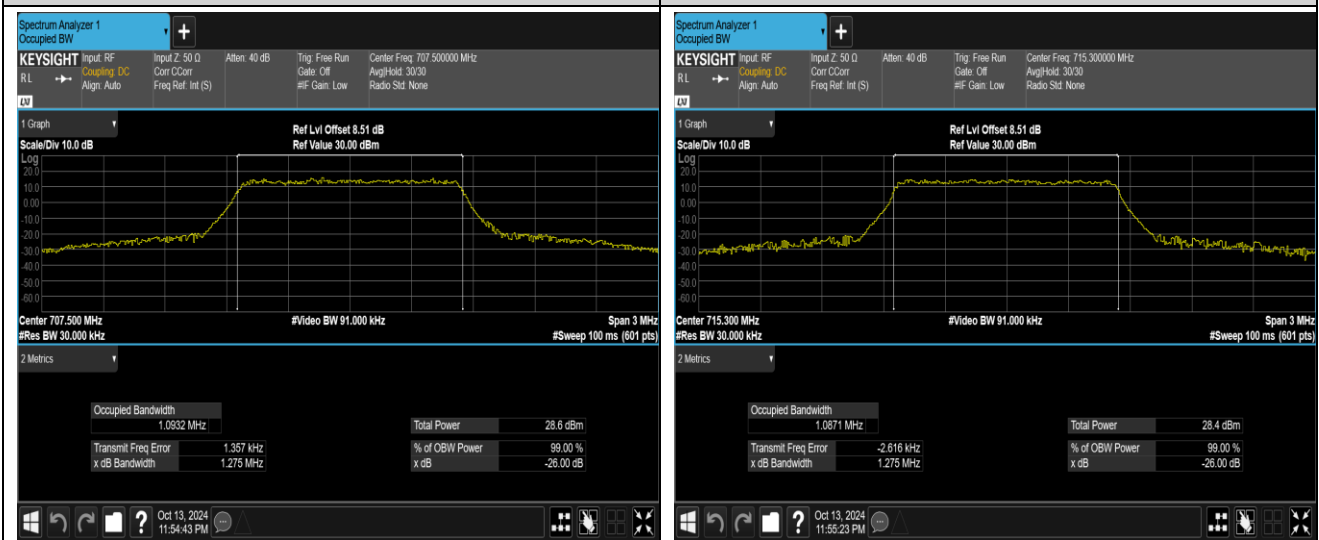

Band12-1.4MHz-16QAM-23095-6RB#0

Band12-1.4MHz-16QAM-23173-6RB#0

Band12-1.4MHz-64QAM-23017-6RB#0

Band12-1.4MHz-64QAM-23095-6RB#0