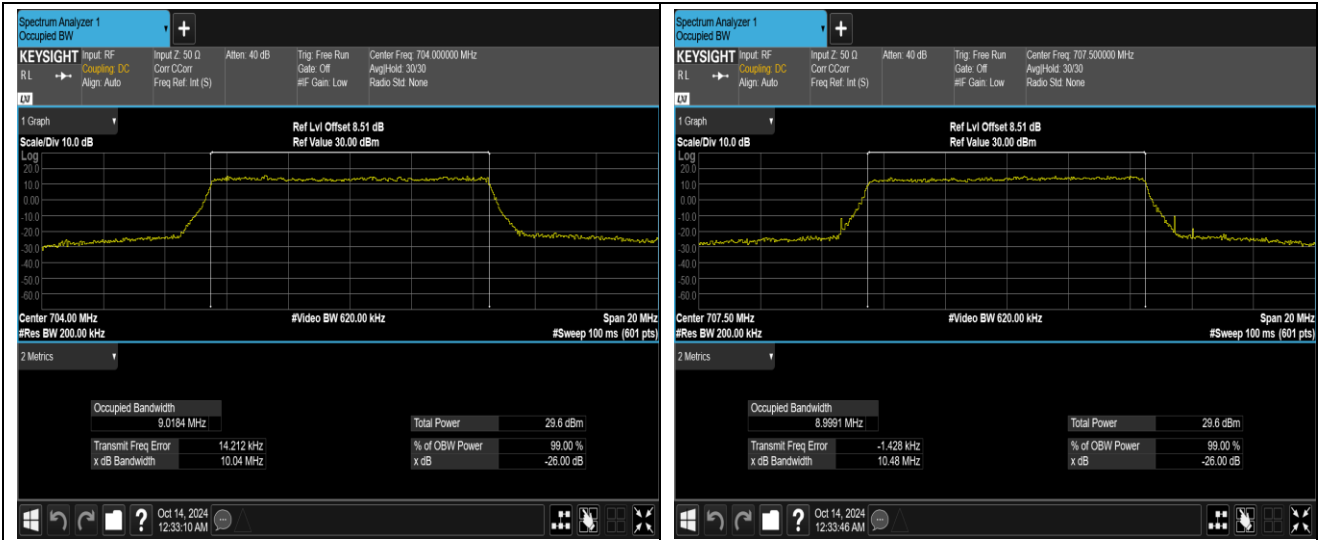

Band12-10MHz-16QAM-23060-50RB#0

Band12-10MHz-16QAM-23095-50RB#0

Band12-10MHz-16QAM-23130-50RB#0

Band12-10MHz-64QAM-23060-50RB#0