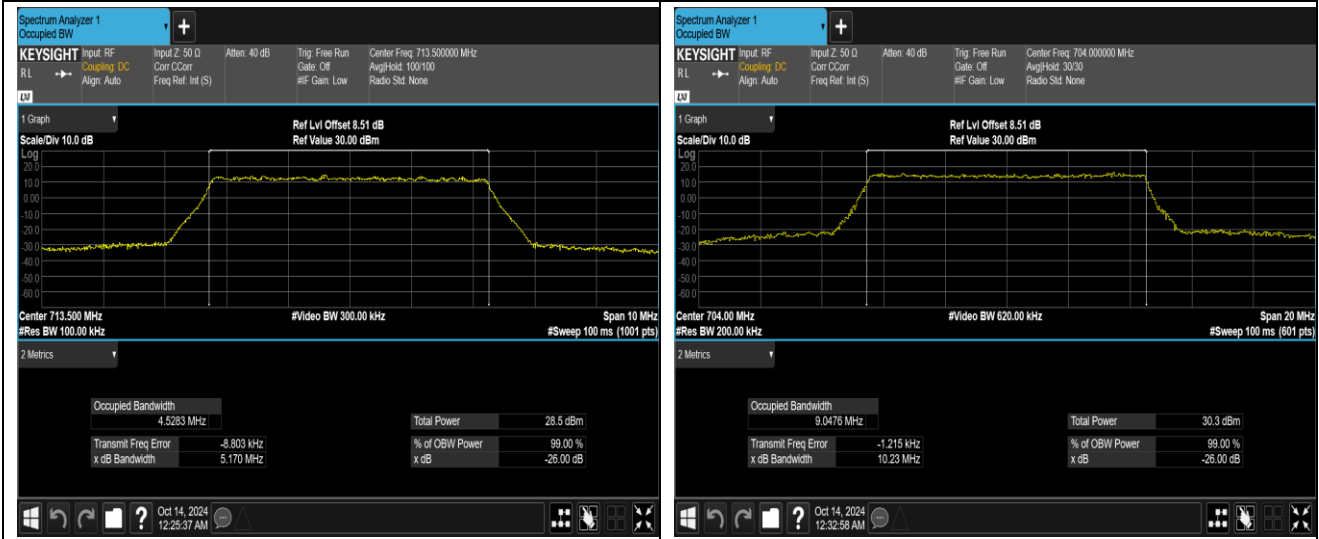

Band12-5MHz-64QAM-23155-25RB#0

Band12-10MHz-QPSK-23060-50RB#0

Band12-10MHz-QPSK-23095-50RB#0

Band12-10MHz-QPSK-23130-50RB#0