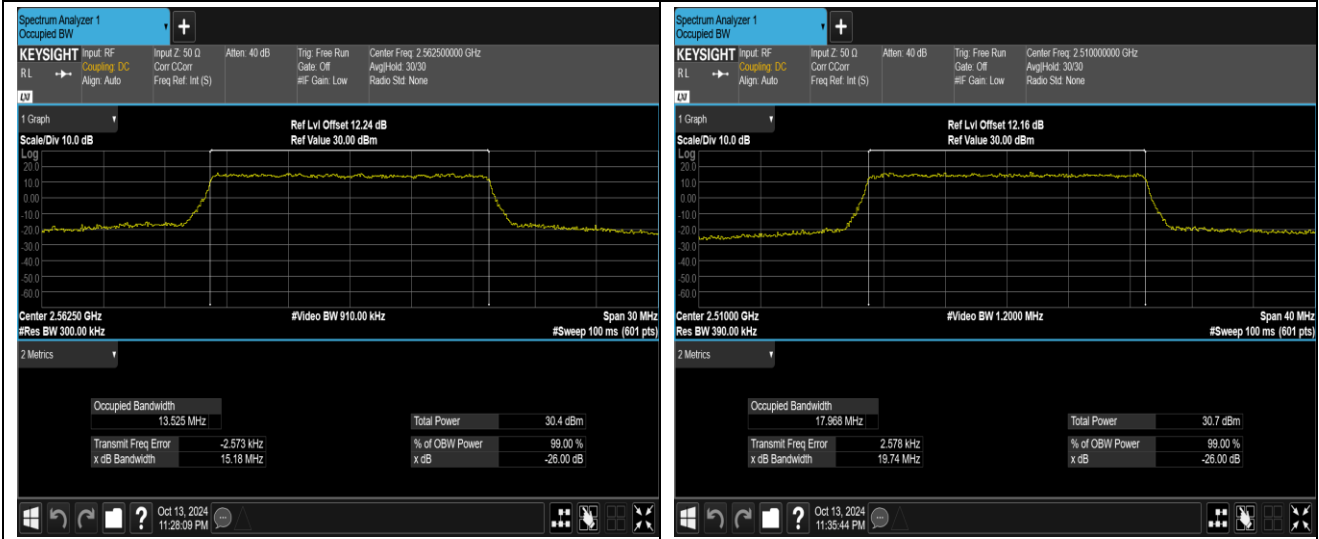

Band7-15MHz-64QAM-21375-75RB#0

Band7-20MHz-QPSK-20850-100RB#0

Band7-20MHz-QPSK-21100-100RB#0

Band7-20MHz-QPSK-21350-100RB#0