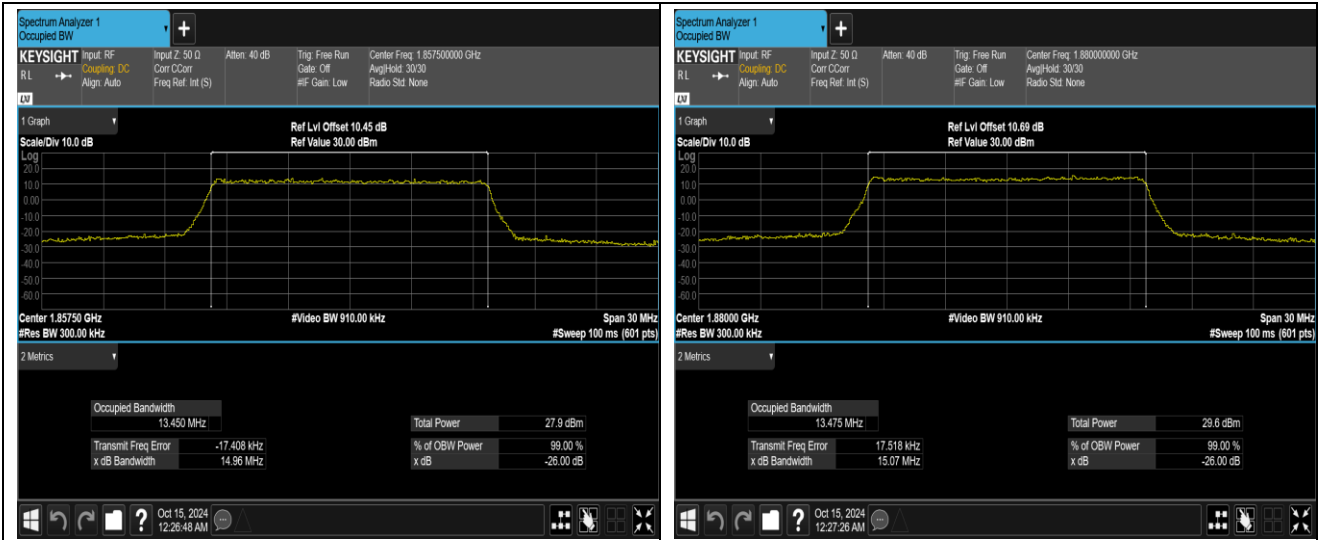

Band2-15MHz-QPSK-19125-75RB#0

Band2-15MHz-16QAM-18675-75RB#0

Band2-15MHz-16QAM-18900-75RB#0

Band2-15MHz-16QAM-19125-75RB#0

Band2-15MHz-64QAM-18675-75RB#0

Band2-15MHz-64QAM-18900-75RB#0

Band2-15MHz-64QAM-19125-75RB#0