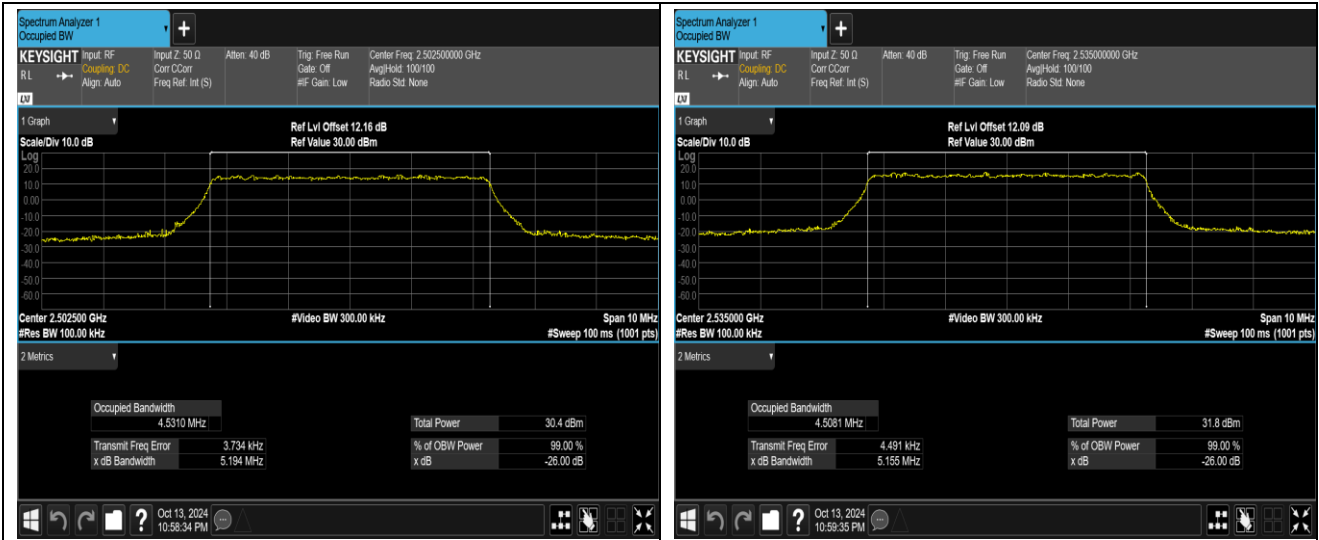

Band7-5MHz-QPSK-20775-25RB#0

Band7-5MHz-QPSK-21100-25RB#0

Band7-5MHz-QPSK-21425-25RB#0

Band7-5MHz-16QAM-20775-25RB#0