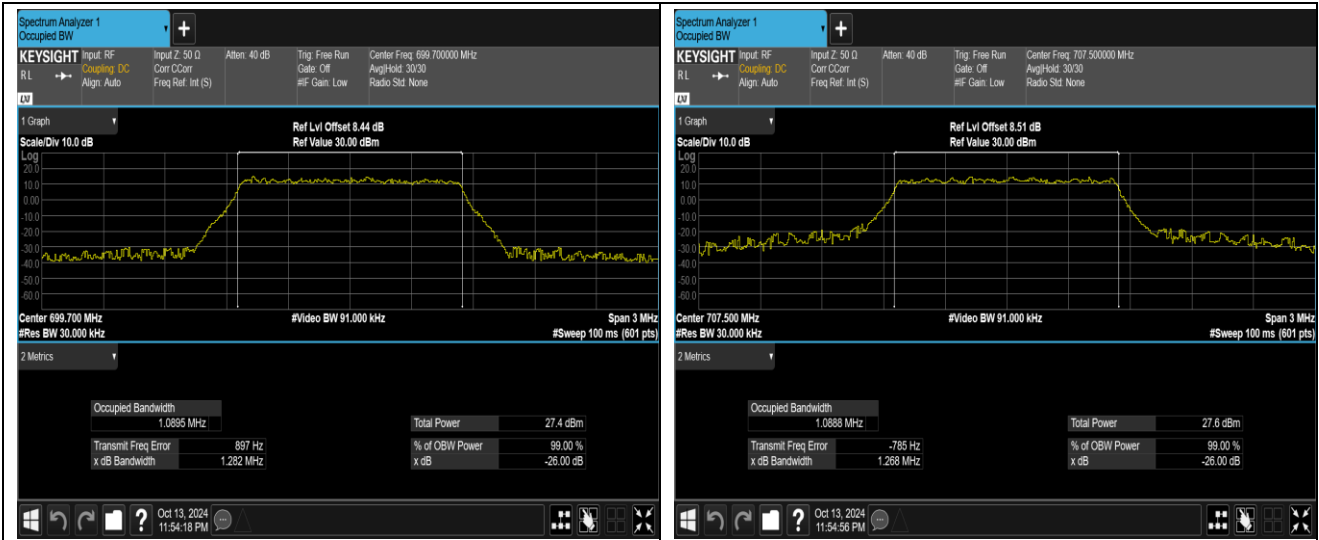

Band12-1.4MHz-16QAM-23017-6RB#0

Band12-1.4MHz-16QAM-23095-6RB#0

Band12-1.4MHz-16QAM-23173-6RB#0

Band12-1.4MHz-64QAM-23017-6RB#0

Band12-1.4MHz-64QAM-23095-6RB#0

Band12-1.4MHz-64QAM-23173-6RB#0

Band12-3MHz-QPSK-23025-15RB#0