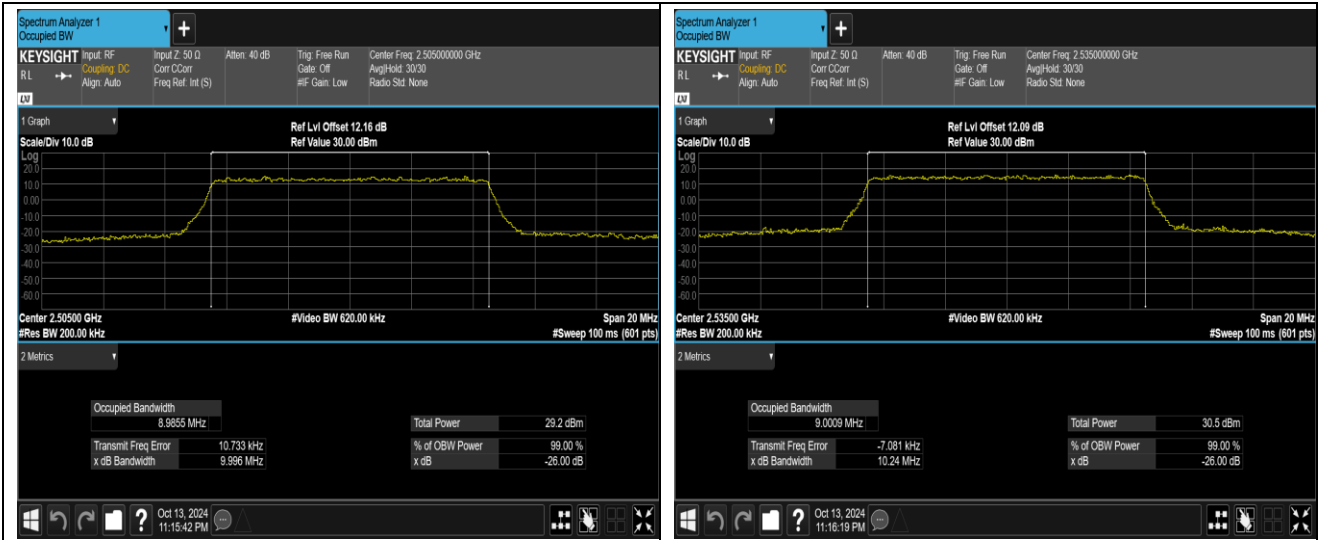

Band7-10MHz-16QAM-21400-50RB#0

Band7-10MHz-64QAM-20800-50RB#0