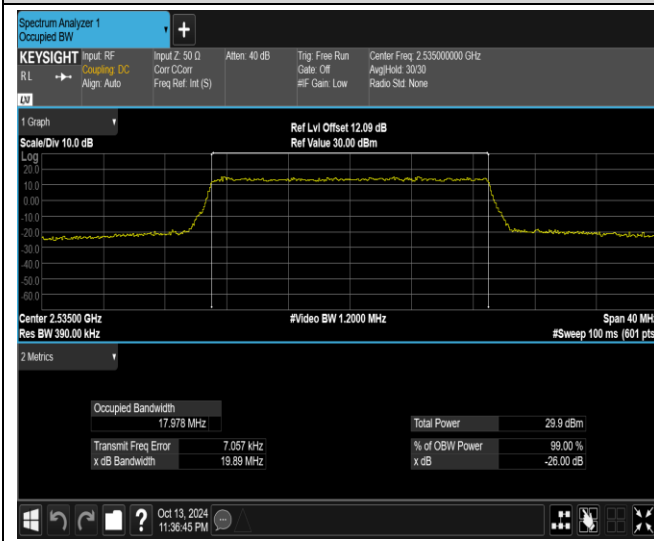

Band7-20MHz-16QAM-21350-100RB#0

Band7-20MHz-64QAM-20850-100RB#0

Band7-20MHz-64QAM-21100-100RB#0

Band7-20MHz-64QAM-21350-100RB#0

Band12-1.4MHz-QPSK-23017-6RB#0

Band12-1.4MHz-QPSK-23095-6RB#0

Band12-1.4MHz-QPSK-23173-6RB#0