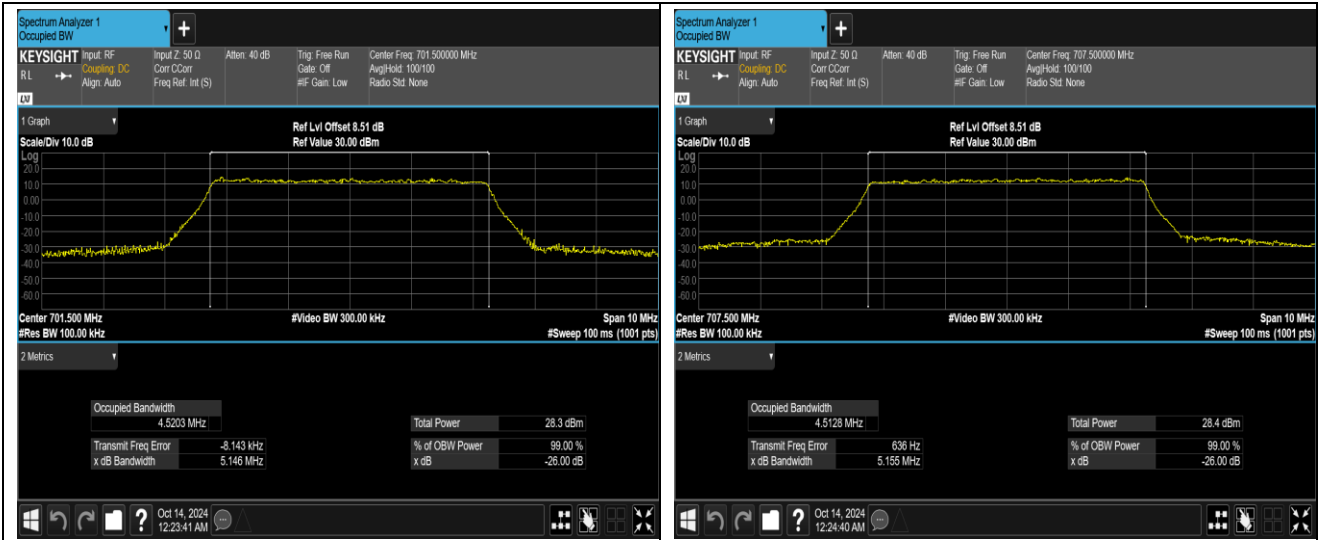

Band12-5MHz-64QAM-23035-25RB#0

Band12-5MHz-64QAM-23095-25RB#0

Band12-5MHz-64QAM-23155-25RB#0

Band12-10MHz-QPSK-23060-50RB#0