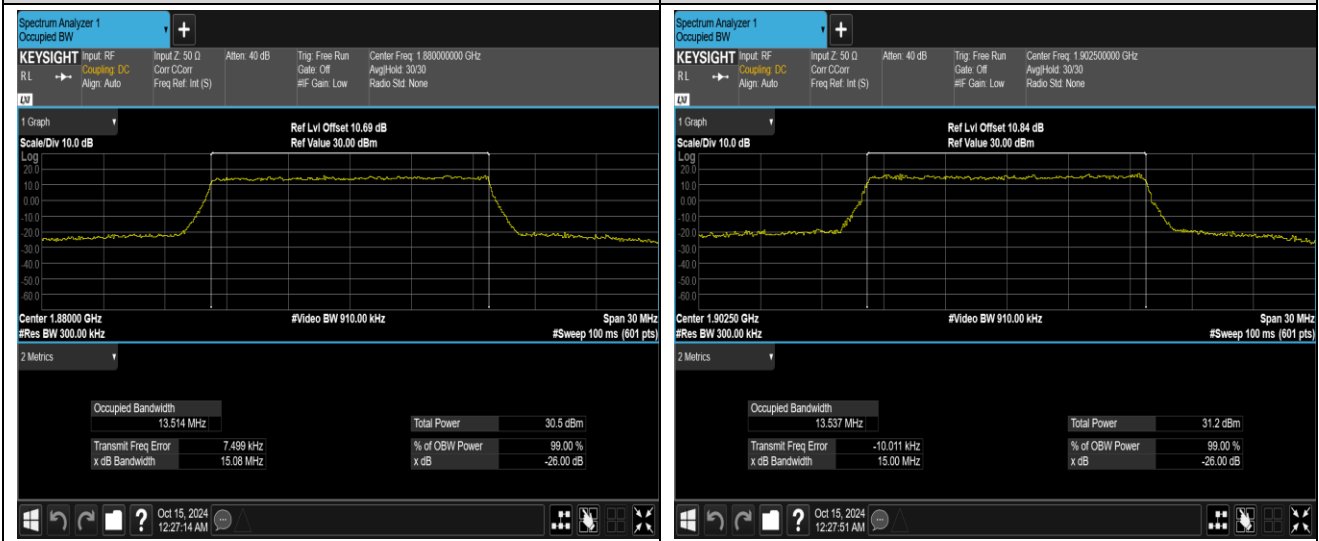

Band2-15MHz-16QAM-18900-75RB#0

Band2-15MHz-16QAM-19125-75RB#0

Band2-15MHz-64QAM-18675-75RB#0

Band2-15MHz-64QAM-18900-75RB#0