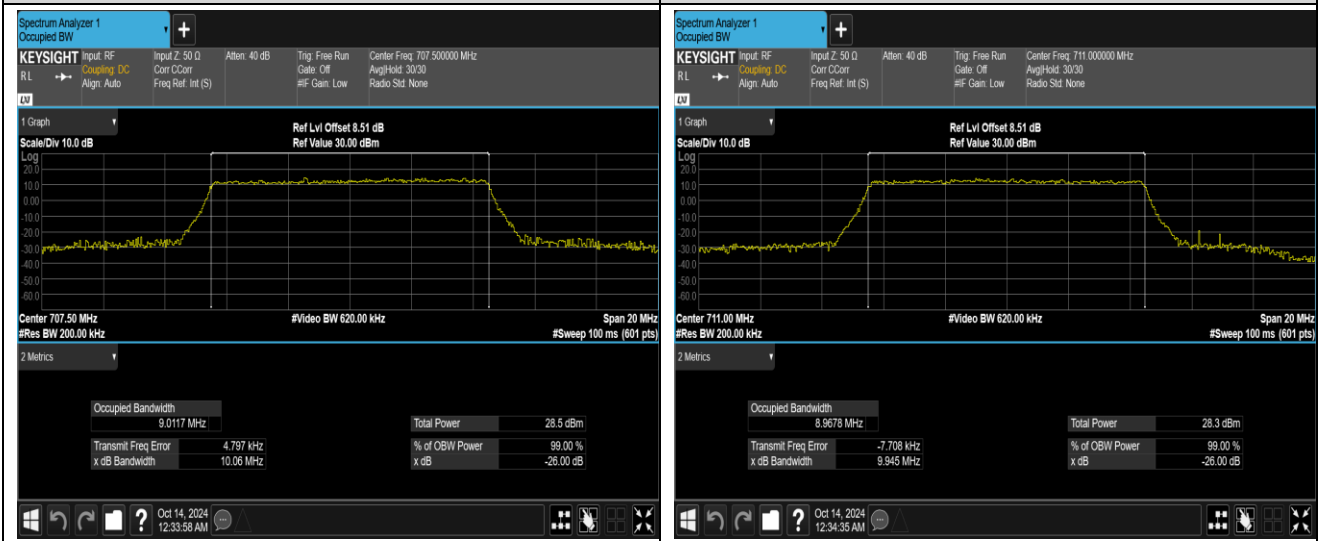

Band12-10MHz-16QAM-23095-50RB#0

Band12-10MHz-16QAM-23130-50RB#0

Band12-10MHz-64QAM-23060-50RB#0

Band12-10MHz-64QAM-23095-50RB#0

Band12-10MHz-64QAM-23130-50RB#0

Band13-5MHz-QPSK-23205-25RB#0

Band13-5MHz-QPSK-23230-25RB#0