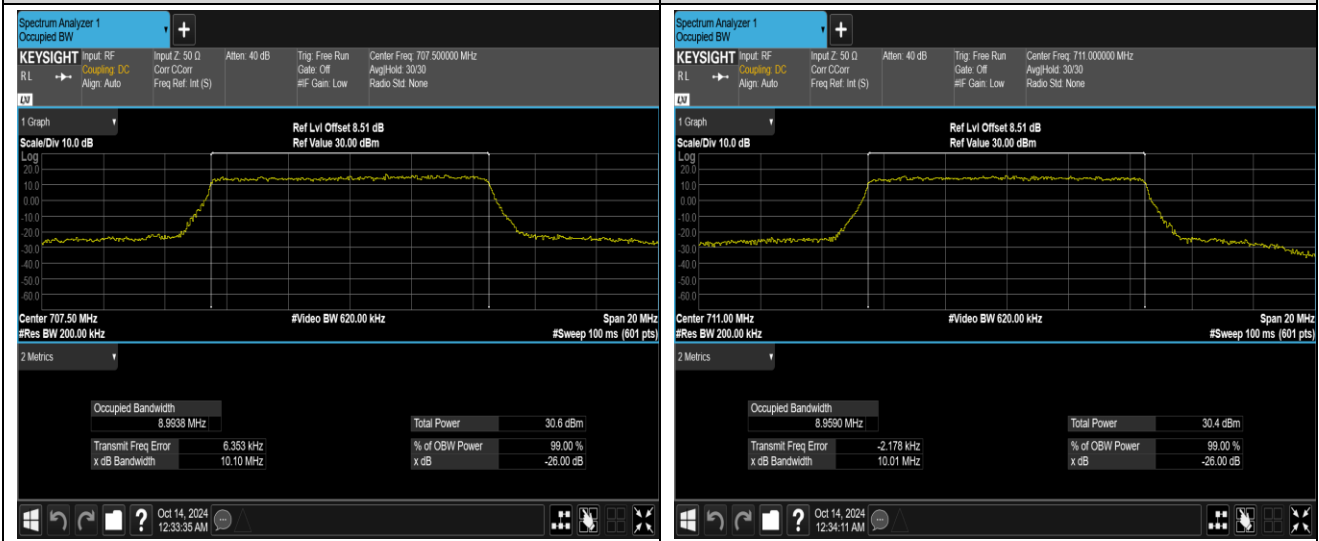

Band12-5MHz-64QAM-23035-25RB#0

Band12-5MHz-64QAM-23095-25RB#0

Band12-5MHz-64QAM-23155-25RB#0

Band12-10MHz-QPSK-23060-50RB#0

Band12-10MHz-QPSK-23095-50RB#0

Band12-10MHz-QPSK-23130-50RB#0

Band12-10MHz-16QAM-23060-50RB#0