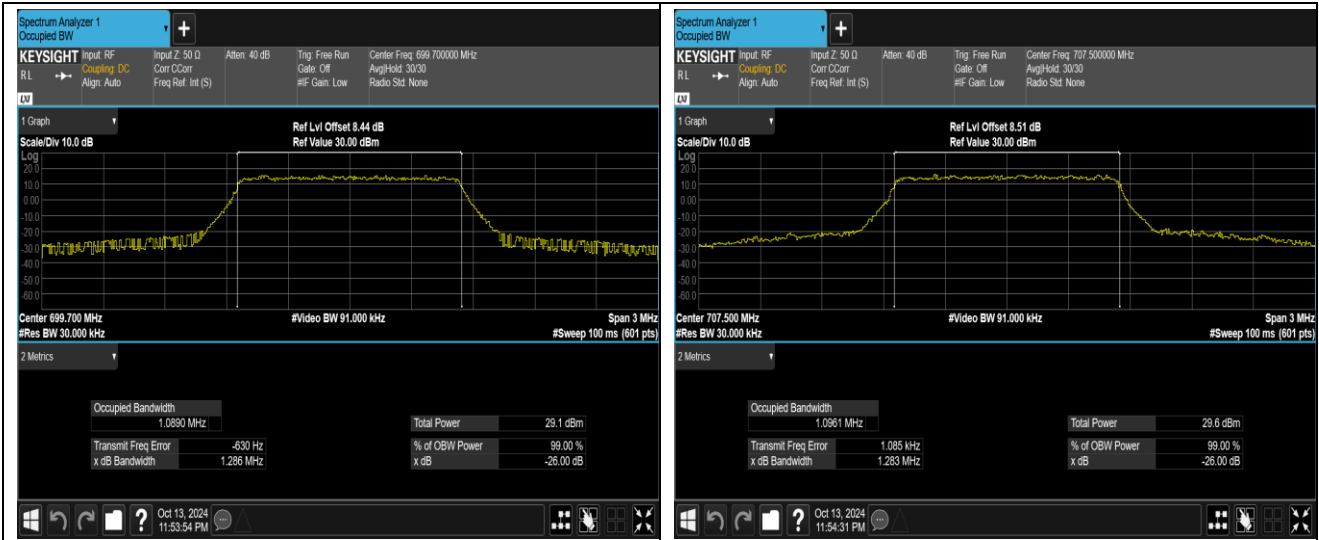

Band7-20MHz-16QAM-21350-100RB#0

Band7-20MHz-64QAM-20850-100RB#0

Band7-20MHz-64QAM-21100-100RB#0

Band7-20MHz-64QAM-21350-100RB#0

Band12-1.4MHz-QPSK-23017-6RB#0

Band12-1.4MHz-QPSK-23095-6RB#0

Band12-1.4MHz-QPSK-23173-6RB#0