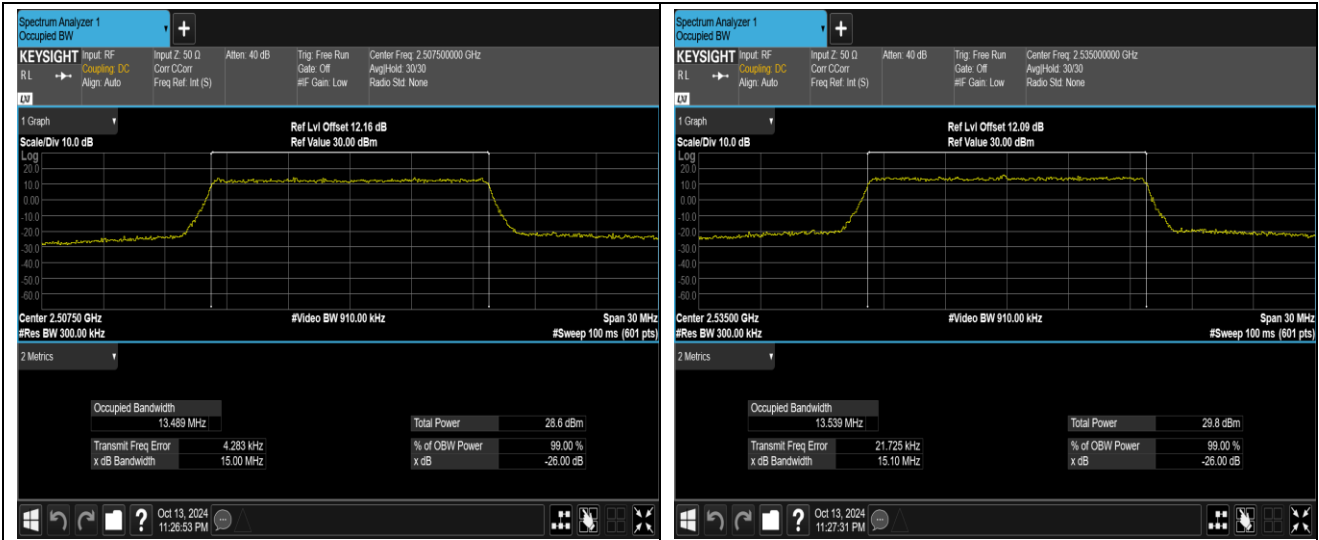

Band7-15MHz-64QAM-20825-75RB#0

Band7-15MHz-64QAM-21100-75RB#0

Band7-15MHz-64QAM-21375-75RB#0

Band7-20MHz-QPSK-20850-100RB#0