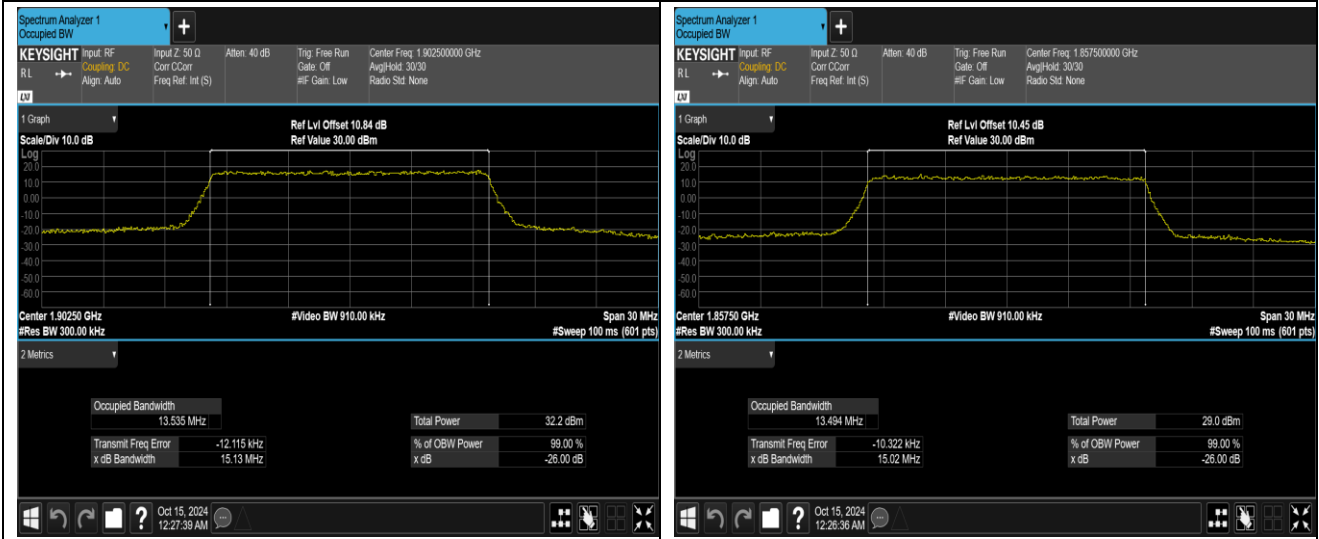

Band2-15MHz-QPSK-19125-75RB#0

Band2-15MHz-16QAM-18675-75RB#0

Band2-15MHz-16QAM-18900-75RB#0

Band2-15MHz-16QAM-19125-75RB#0

Band2-15MHz-64QAM-18675-75RB#0

Band2-15MHz-64QAM-18900-75RB#0

Band2-15MHz-64QAM-19125-75RB#0