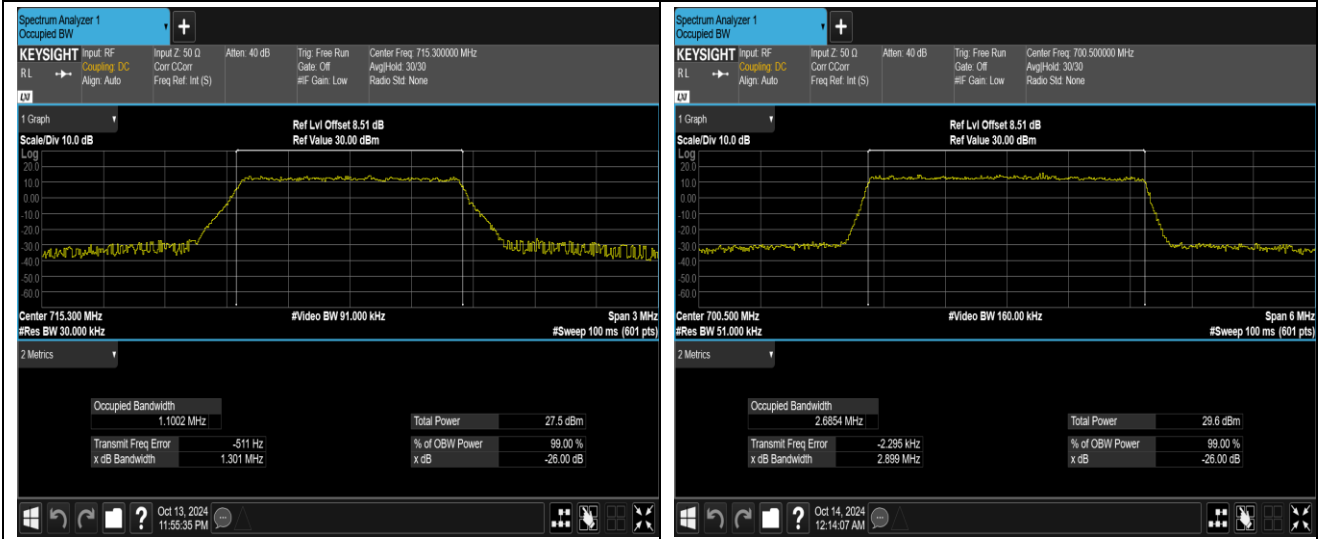

Band12-1.4MHz-16QAM-23017-6RB#0

Band12-1.4MHz-16QAM-23095-6RB#0

Band12-1.4MHz-16QAM-23173-6RB#0

Band12-1.4MHz-64QAM-23017-6RB#0

Band12-1.4MHz-64QAM-23095-6RB#0

Band12-1.4MHz-64QAM-23173-6RB#0

Band12-3MHz-QPSK-23025-15RB#0