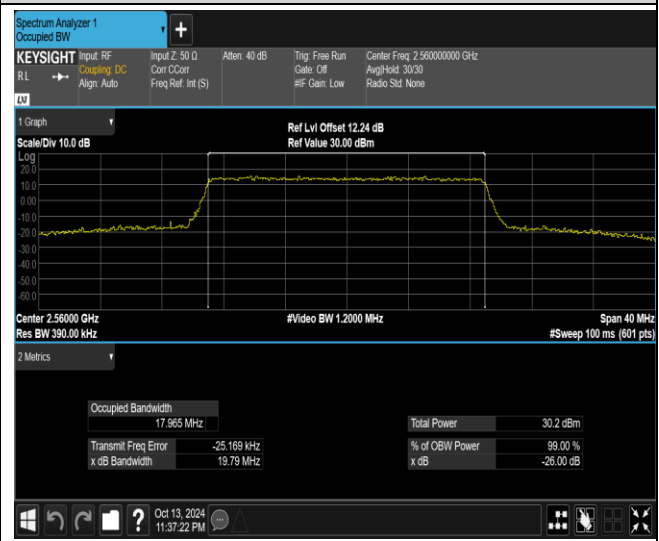

Band7-20MHz-16QAM-21350-100RB#0

Band7-20MHz-64QAM-20850-100RB#0

Band7-20MHz-64QAM-21100-100RB#0

Band7-20MHz-64QAM-21350-100RB#0

Band12-1.4MHz-QPSK-23017-6RB#0

Band12-1.4MHz-QPSK-23095-6RB#0

Band12-1.4MHz-QPSK-23173-6RB#0