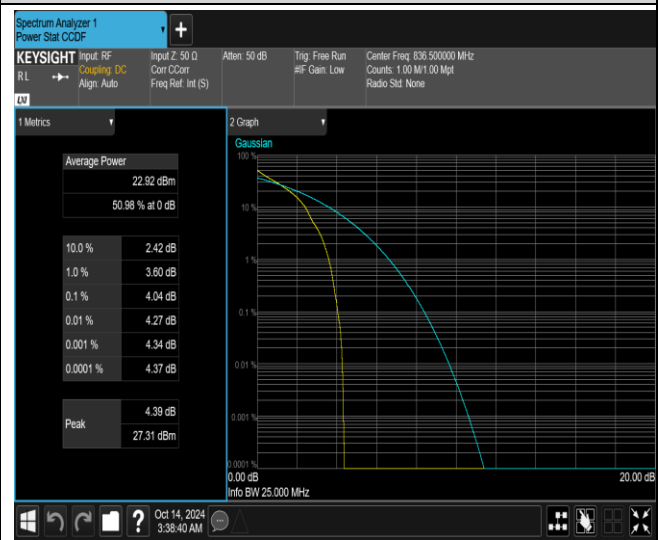

## Test Graphs

Band26-10MHz-64QAM-26740-50RB#0

Band26-15MHz-QPSK-26915-1RB#0

Band26-15MHz-QPSK-26915-75RB#0

Band26-15MHz-16QAM-26915-1RB#0

Band26-15MHz-16QAM-26915-75RB#0

Band26-15MHz-64QAM-26915-1RB#0

Band26-15MHz-64QAM-26915-75RB#0      Band41-20MHz-QPSK-40740-100RB#0

## Appendix C: 26dB Bandwidth and Occupied Bandwidth