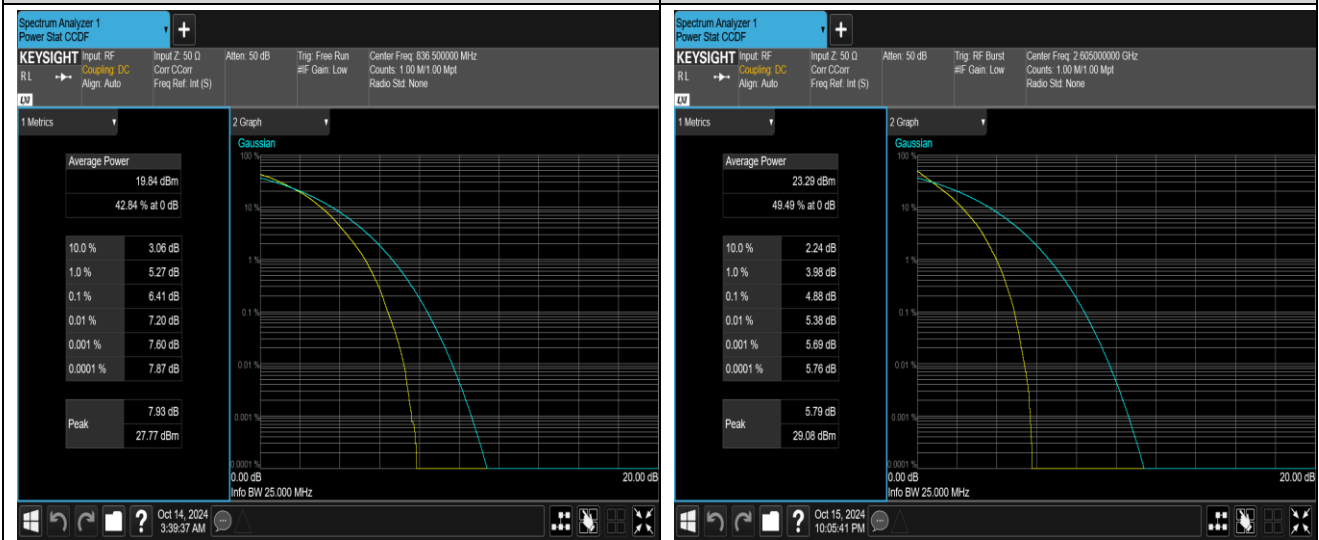

## Test Graphs

Band26-10MHz-64QAM-26740-50RB#0

Band26-15MHz-QPSK-26915-1RB#0

Band26-15MHz-QPSK-26915-75RB#0

Band26-15MHz-16QAM-26915-1RB#0

Band26-15MHz-16QAM-26915-75RB#0

Band26-15MHz-64QAM-26915-1RB#0

Band26-15MHz-64QAM-26915-75RB#0      Band41-20MHz-QPSK-40740-100RB#0

## Appendix C: 26dB Bandwidth and Occupied Bandwidth