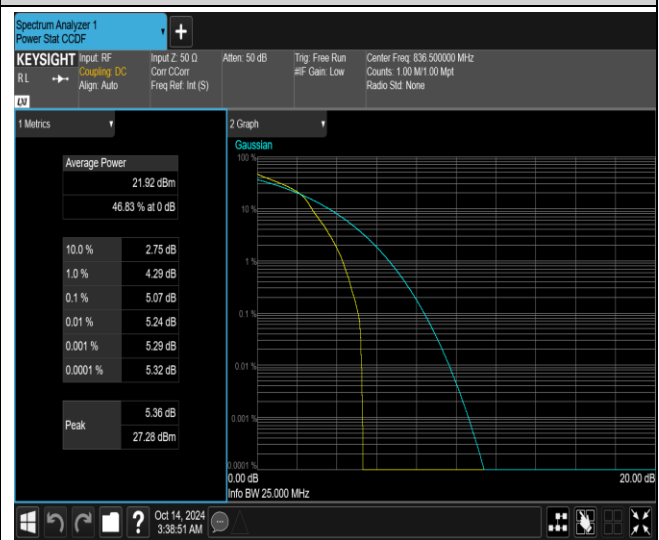

## Test Graphs

Band26-10MHz-64QAM-26740-50RB#0

Band26-15MHz-QPSK-26915-1RB#0

Band26-15MHz-QPSK-26915-75RB#0

Band26-15MHz-16QAM-26915-1RB#0

Band26-15MHz-16QAM-26915-75RB#0

Band26-15MHz-64QAM-26915-1RB#0

Band26-15MHz-64QAM-26915-75RB#0      Band41-20MHz-QPSK-40740-100RB#0

## Appendix C: 26dB Bandwidth and Occupied Bandwidth