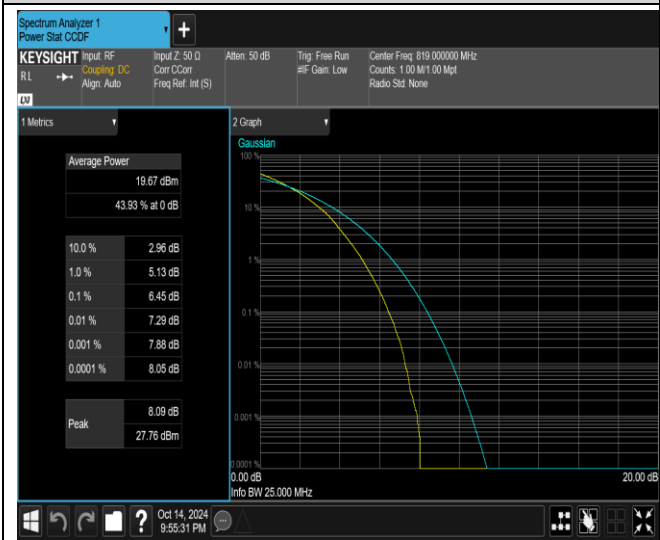

## Test Graphs

Band26-10MHz-64QAM-26740-50RB#0

Band26-15MHz-QPSK-26915-1RB#0

Band26-15MHz-QPSK-26915-75RB#0

Band26-15MHz-16QAM-26915-1RB#0

Band26-15MHz-16QAM-26915-75RB#0

Band26-15MHz-64QAM-26915-1RB#0

Band26-15MHz-64QAM-26915-75RB#0      Band41-20MHz-QPSK-40740-100RB#0

## Appendix C: 26dB Bandwidth and Occupied Bandwidth