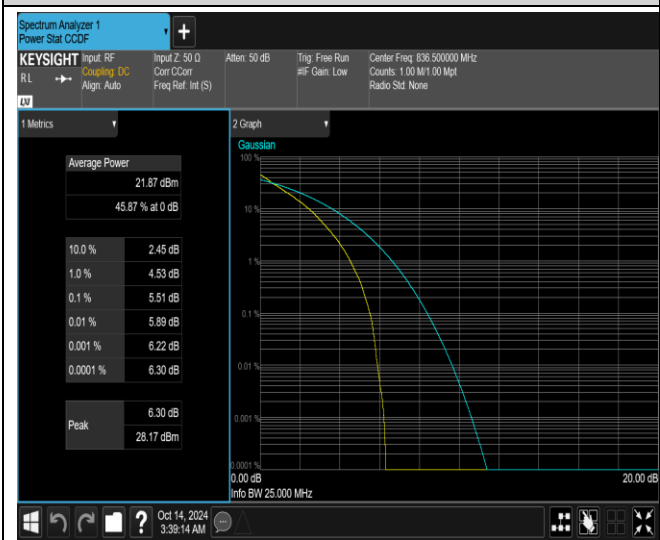

## Test Graphs

Band26-10MHz-64QAM-26740-50RB#0

Band26-15MHz-QPSK-26915-1RB#0

Band26-15MHz-QPSK-26915-75RB#0

Band26-15MHz-16QAM-26915-1RB#0

Band26-15MHz-16QAM-26915-75RB#0

Band26-15MHz-64QAM-26915-1RB#0

Band26-15MHz-64QAM-26915-75RB#0      Band41-20MHz-QPSK-40740-100RB#0

## Appendix C: 26dB Bandwidth and Occupied Bandwidth