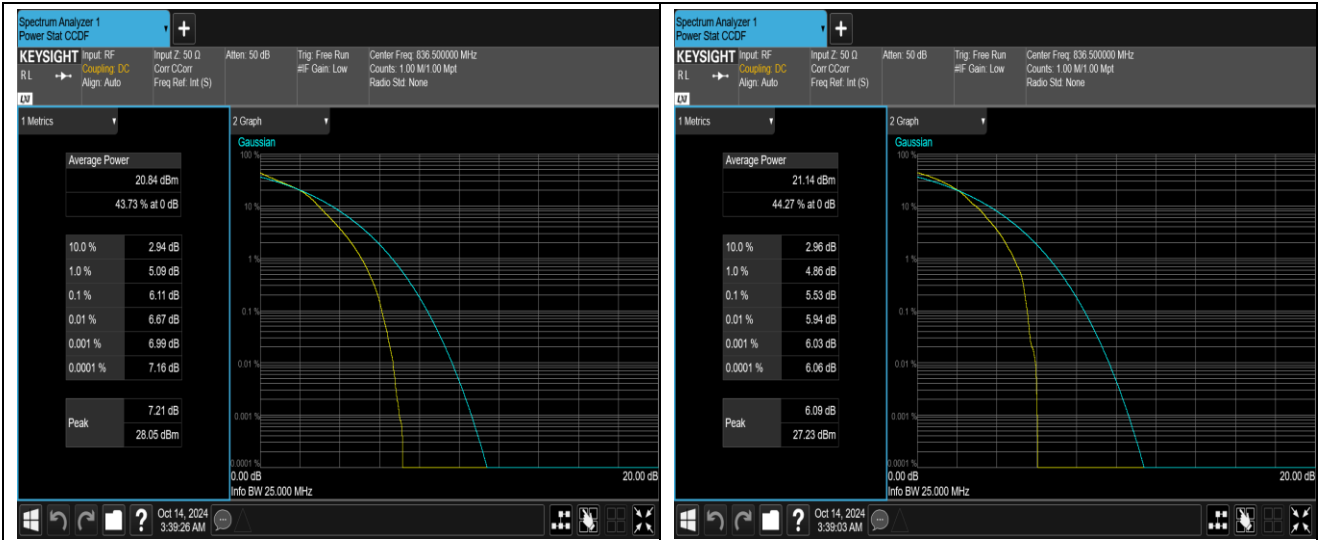

## Test Graphs

Band26-10MHz-64QAM-26740-50RB#0

Band26-15MHz-QPSK-26915-1RB#0

Band26-15MHz-QPSK-26915-75RB#0

Band26-15MHz-16QAM-26915-1RB#0

Band26-15MHz-16QAM-26915-75RB#0

Band26-15MHz-64QAM-26915-1RB#0

Band26-15MHz-64QAM-26915-75RB#0      Band41-20MHz-QPSK-40740-100RB#0

## Appendix C: 26dB Bandwidth and Occupied Bandwidth