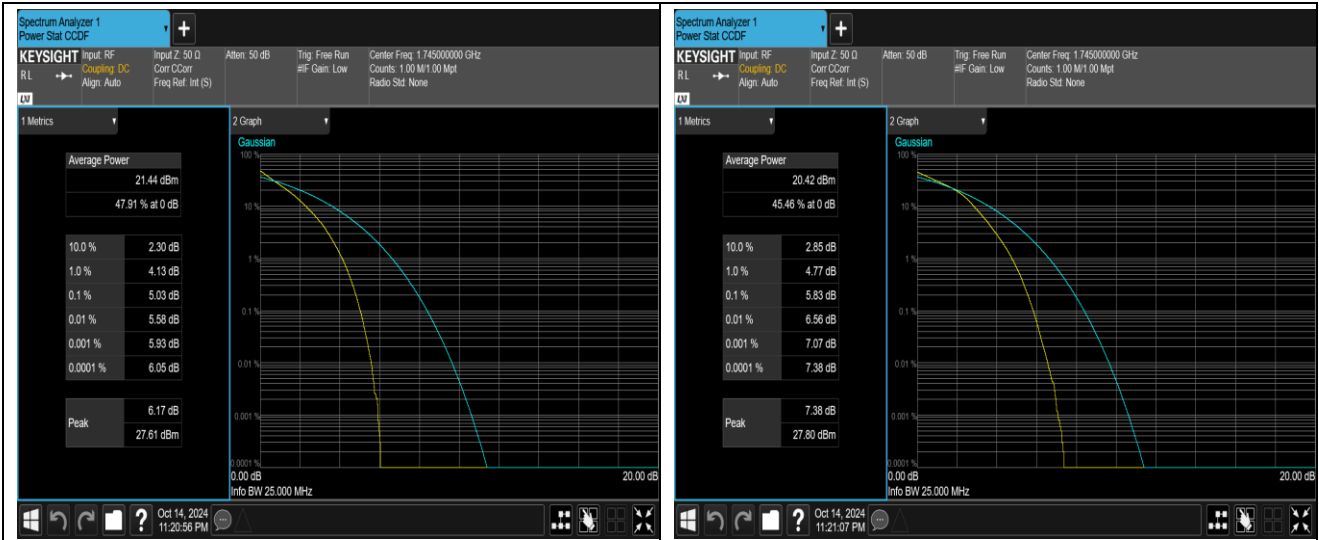

Band66-20MHz-QPSK-132322-100RB#0   Band66-20MHz-16QAM-132322-100RB#0