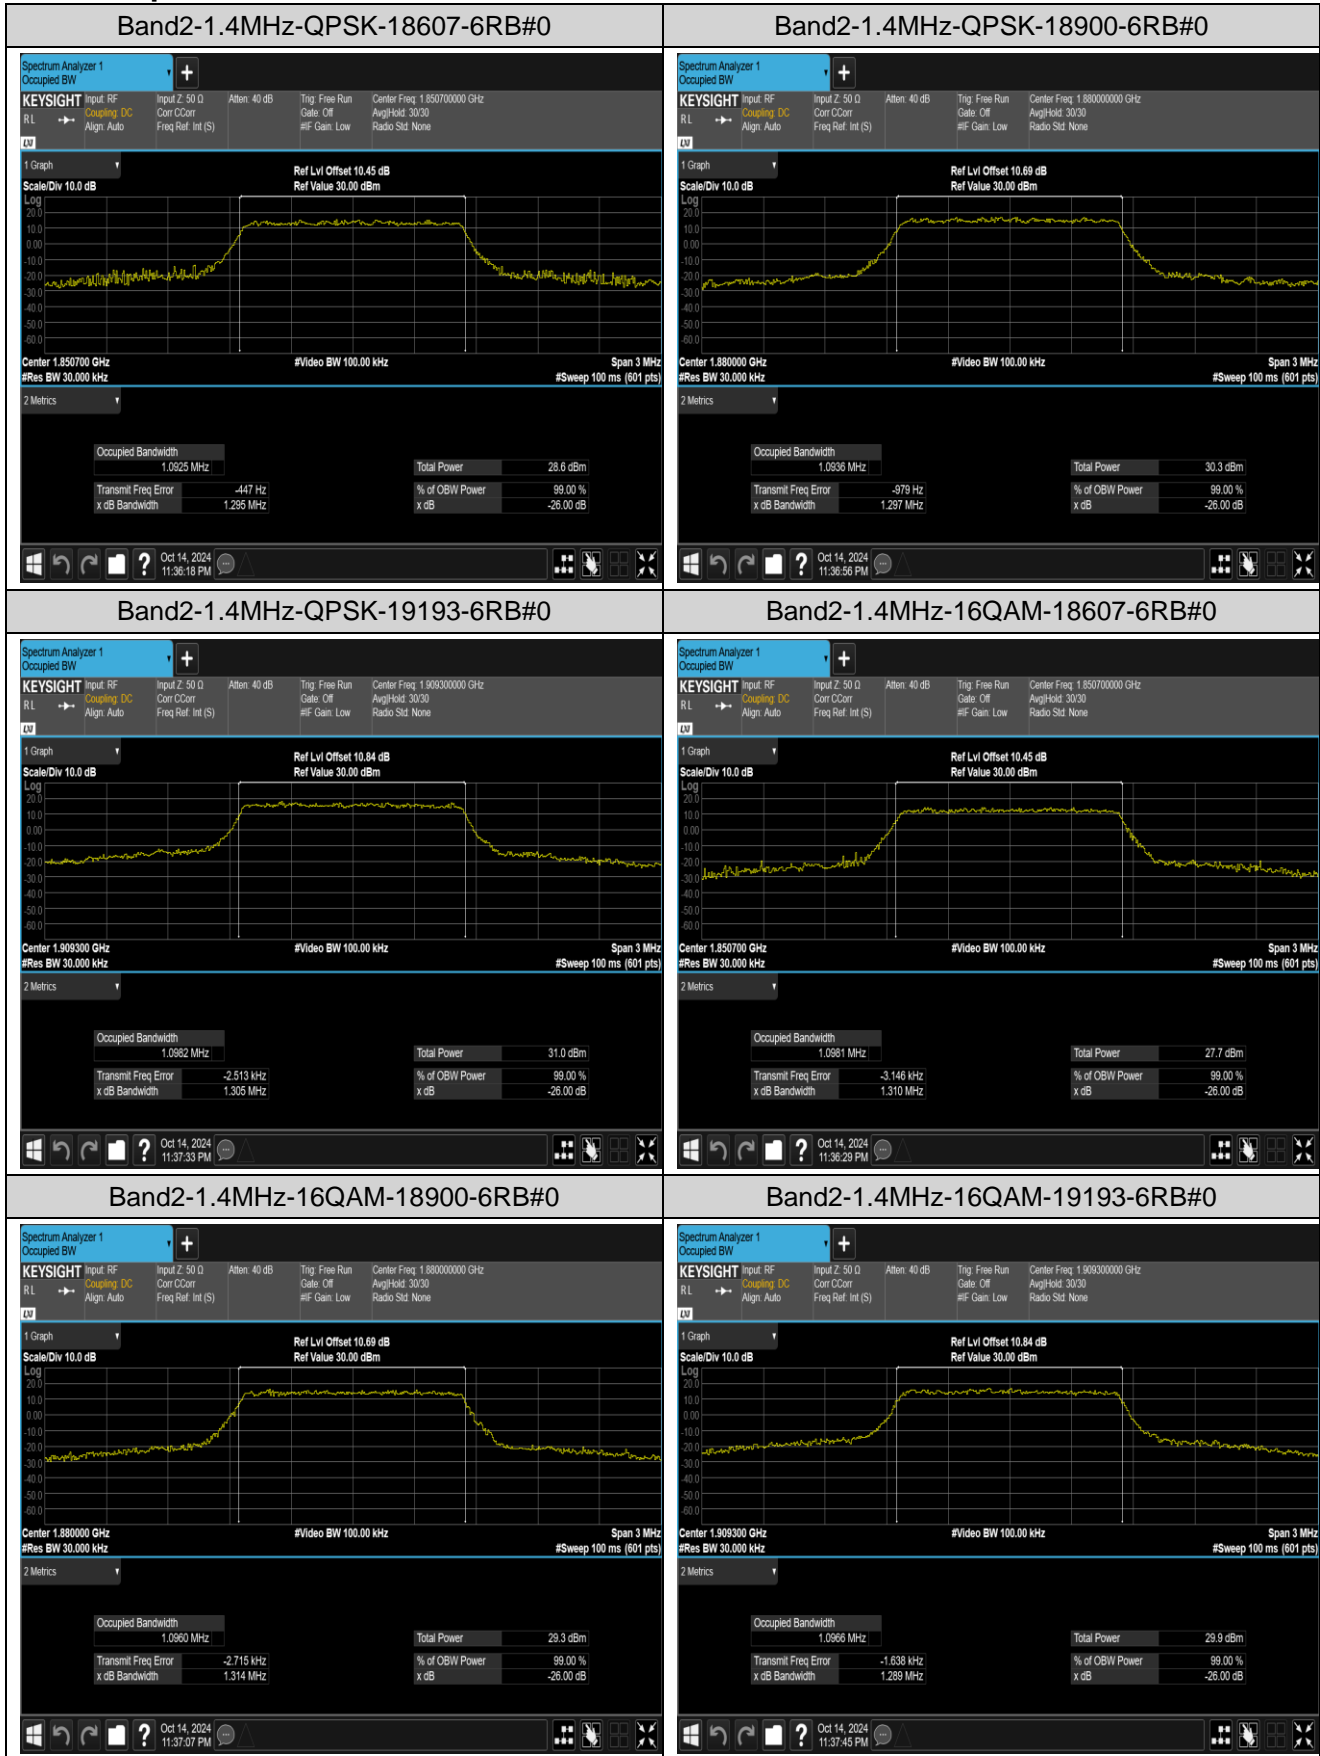

Test Graphs