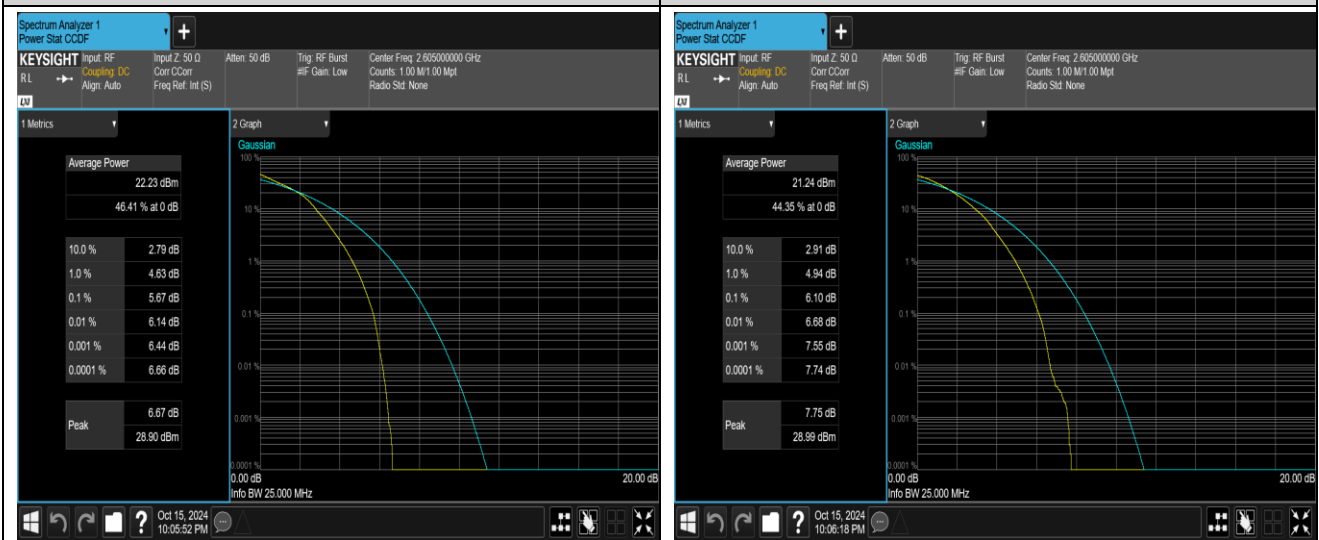

Band41-20MHz-16QAM-40740-100RB#0   Band41-20MHz-64QAM-40740-100RB#0