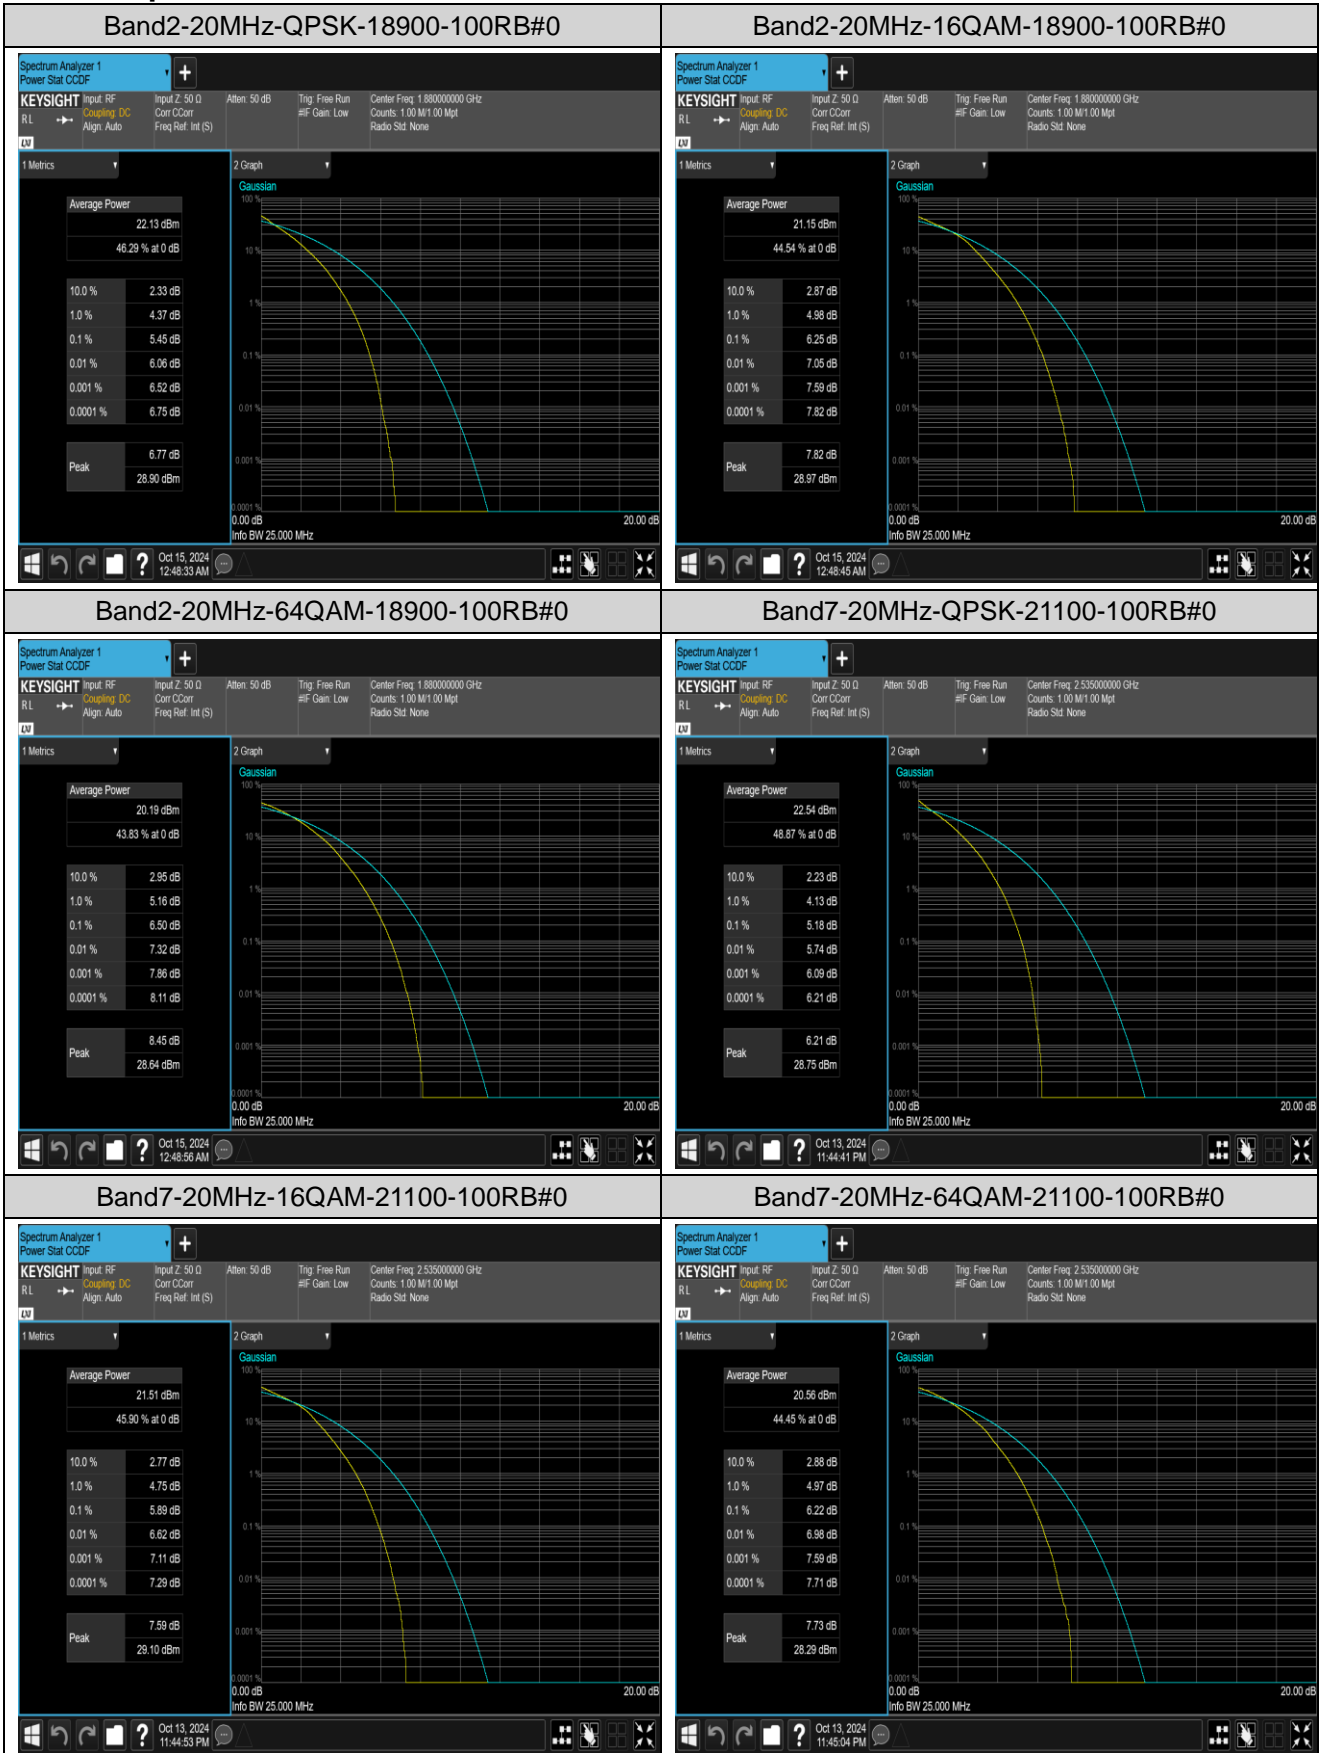

Test Graphs