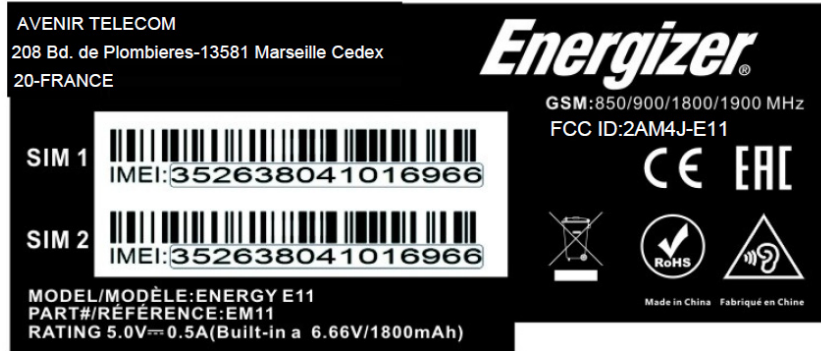

EXHIBIT A - FCC ID LABEL AND LOCATION

FCC ID Label

FCC ID Label Location Information

The label shown shall be permanently affixed at a conspicuous location on the device and be readily visible to the user at the time purchase (Labeling requirements per 2.925)