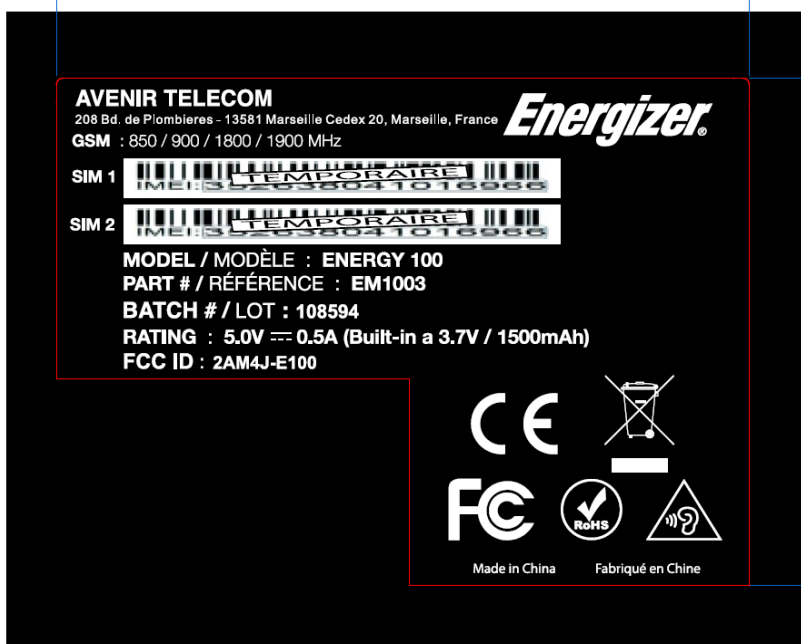

EXHIBIT A - FCC ID LABEL AND LOCATION

FCC ID Label

FCC ID Label Location Information

The label shown shall be permanently affixed at a conspicuous location on the device and be readily visible to the user at the time purchase (Labeling requirements per 2.925)